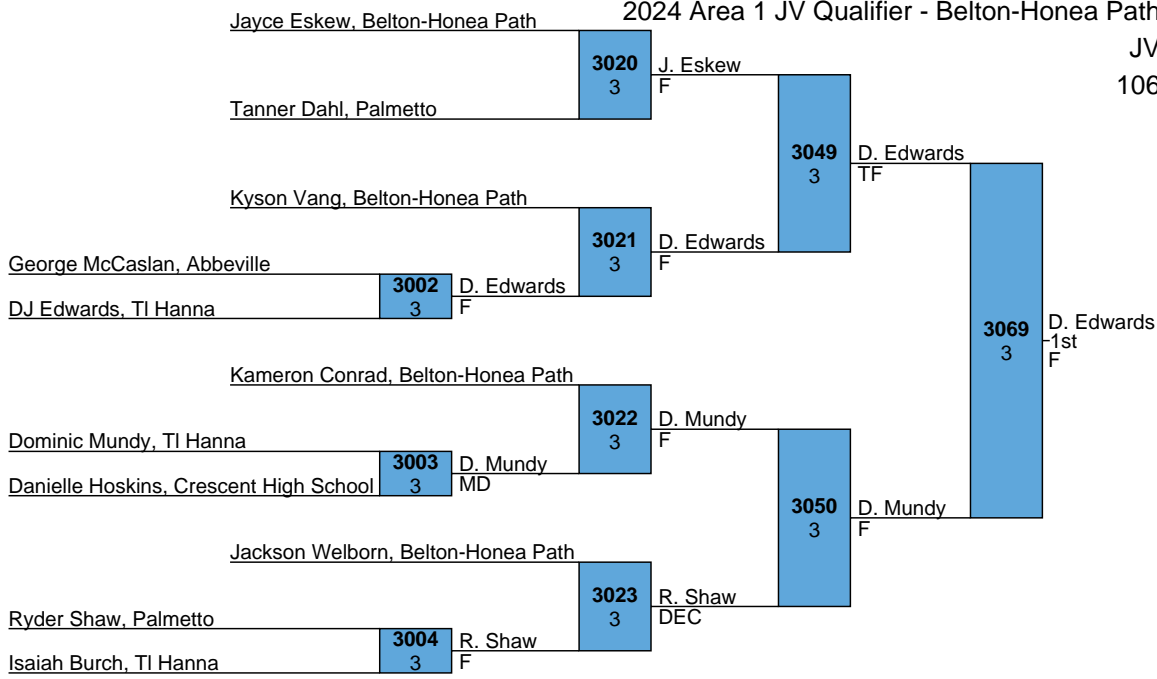

2024 Area 1 JV Qualifier - Belton-Honea Path

JV
106

Clay Ables, Palmetto

2024 Area 1 JV Qualifier - Belton-Honea Path

JV
113

Natalie Tucker, Crescent High School

2024 Area 1 JV Qualifier - Belton-Honea Path

JV
120

Semaj Townsend, Laurens District 55

2024 Area 1 JV Qualifier - Belton-Honea Path

Markevious Jones, Ninety Six

2024 Area 1 JV Qualifier - Belton-Honea Path

Tomas Peralta, Greenwood

3005
3 T. Peralta
F