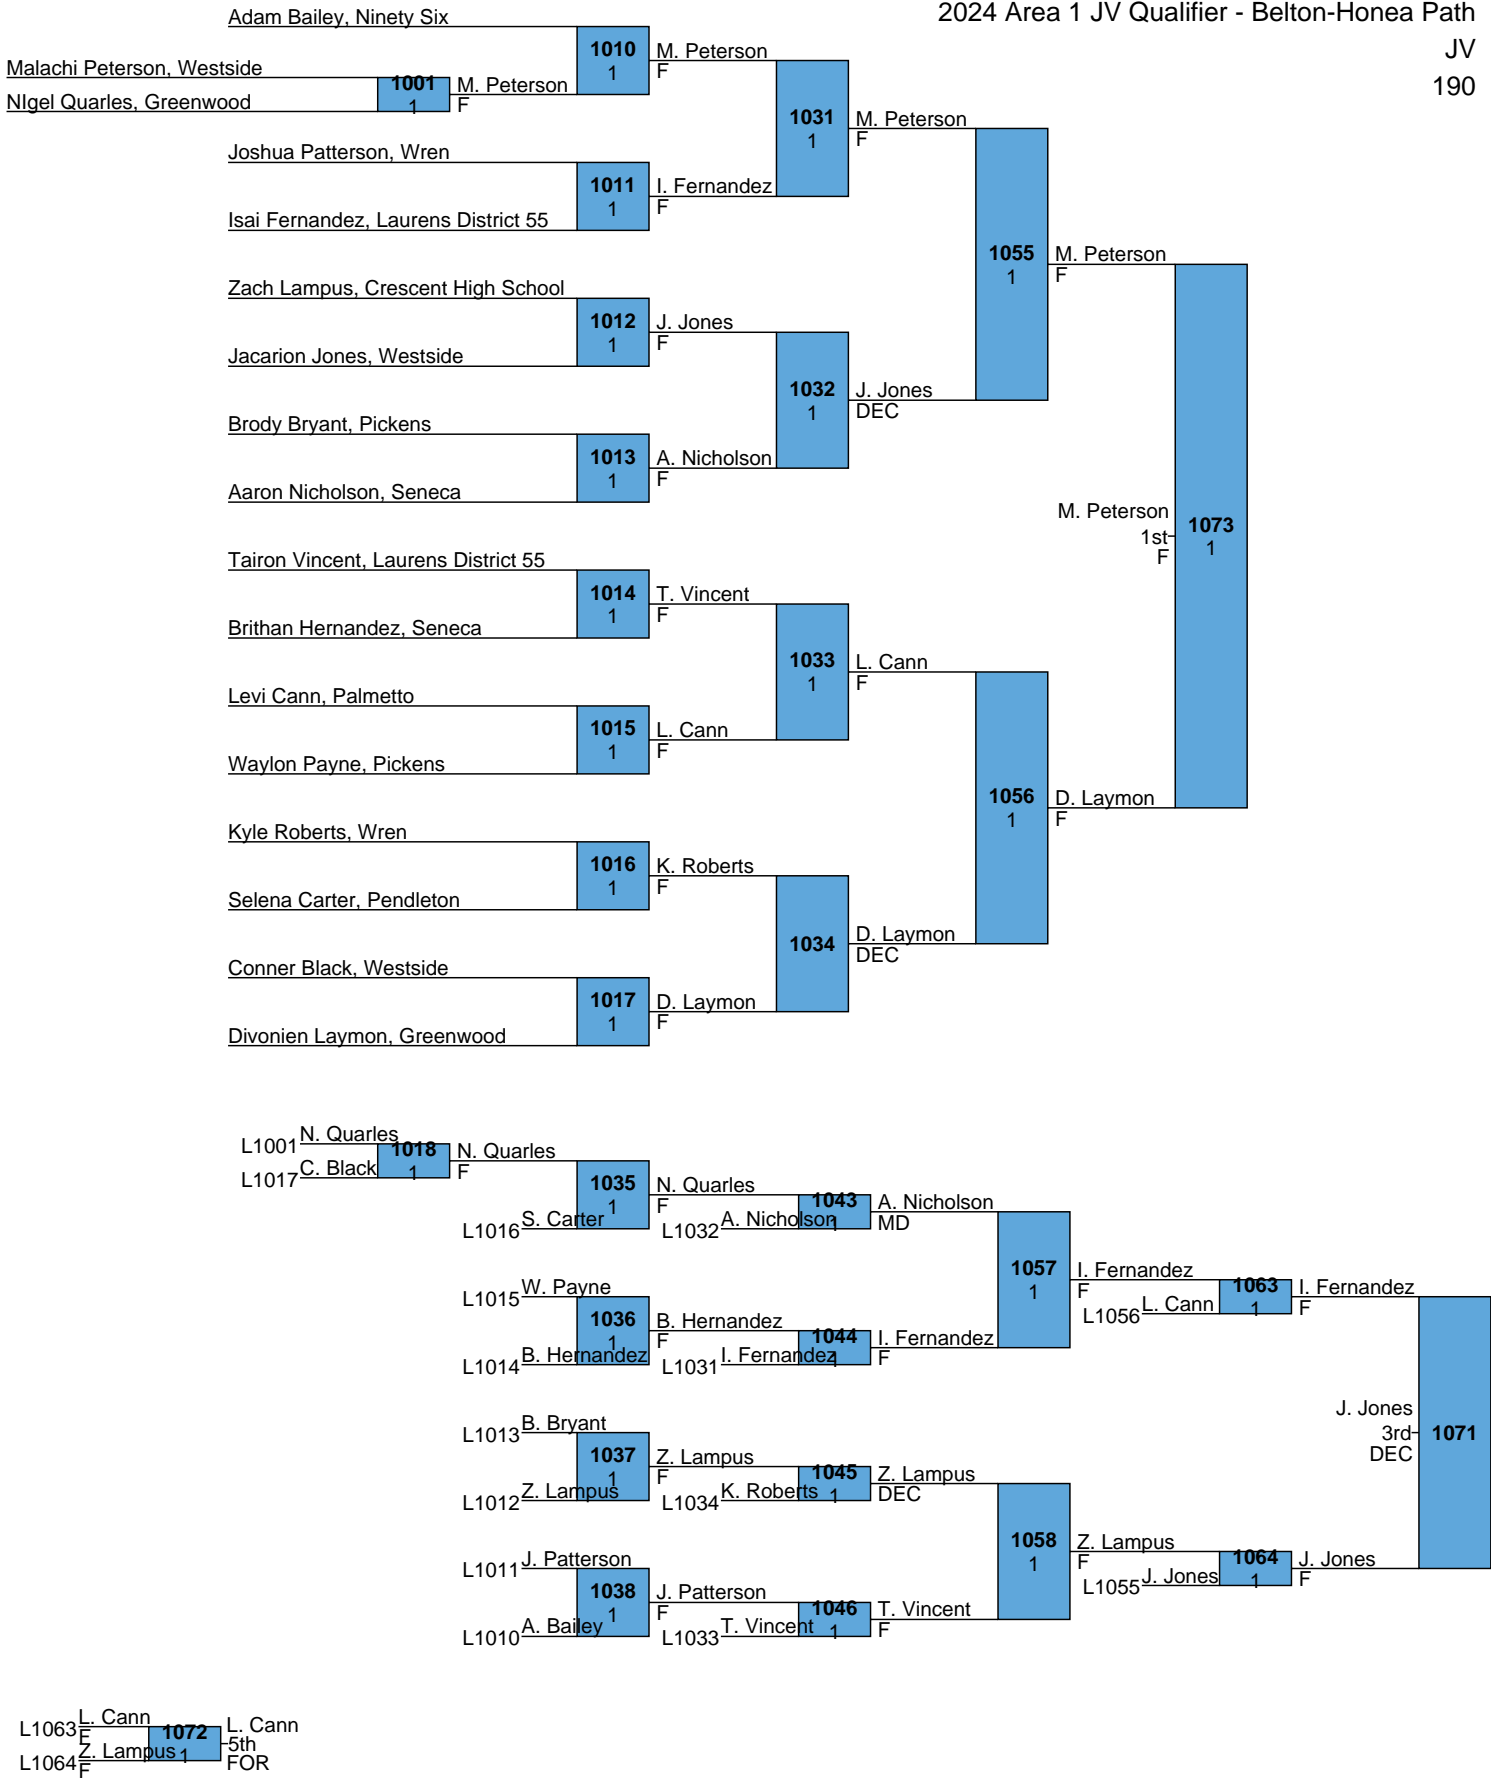

2024 Area 1 JV Qualifier - Belton-Honea Path

JV
190