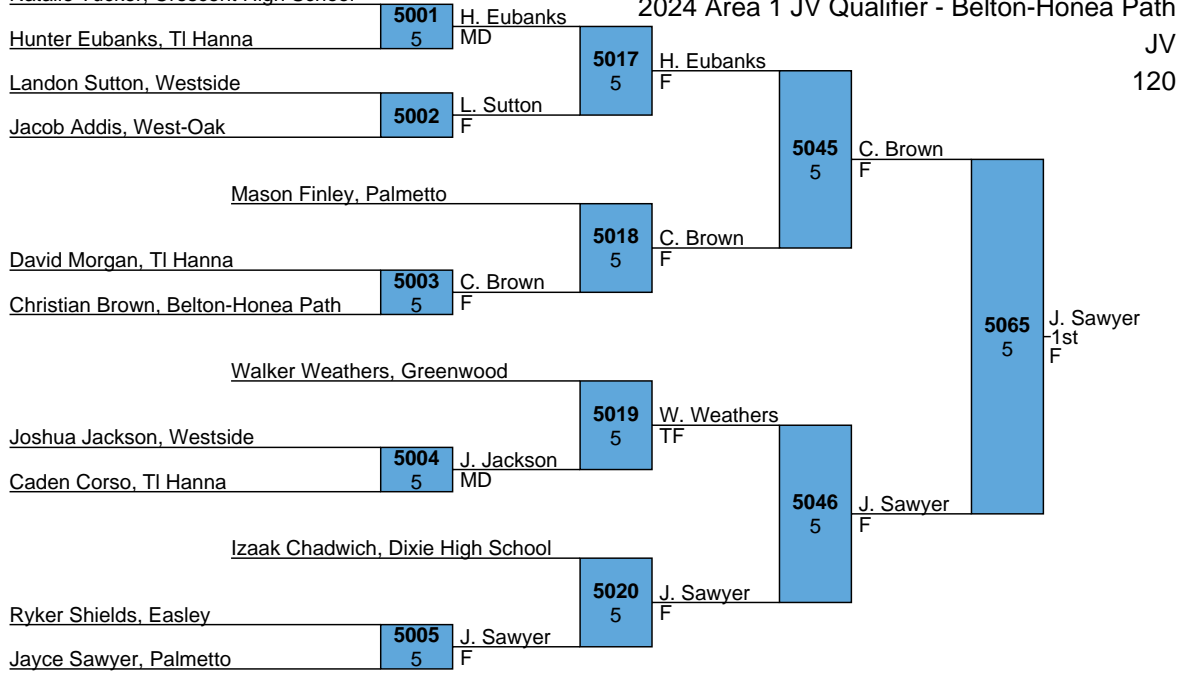

2024 Area 1 JV Qualifier - Belton-Honea Path

JV
106

Clay Ables, Palmetto

2024 Area 1 JV Qualifier - Belton-Honea Path

JV
113

Natalie Tucker, Crescent High School

2024 Area 1 JV Qualifier - Belton-Honea Path

JV
120

Semaj Townsend, Laurens District 55

2024 Area 1 JV Qualifier - Belton-Honea Path

Markevious Jones, Ninety Six

2024 Area 1 JV Qualifier - Belton-Honea Path

Tomas Peralta, Greenwood

3005
3 T. Peralta
F