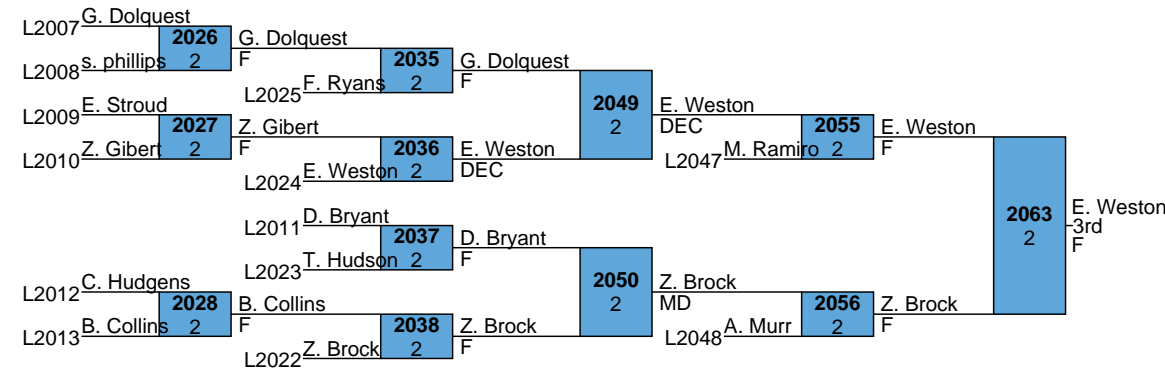

Gabriel Dolquest, Wren 2024 Area 1 JV Qualifier - Belton-Honea Path