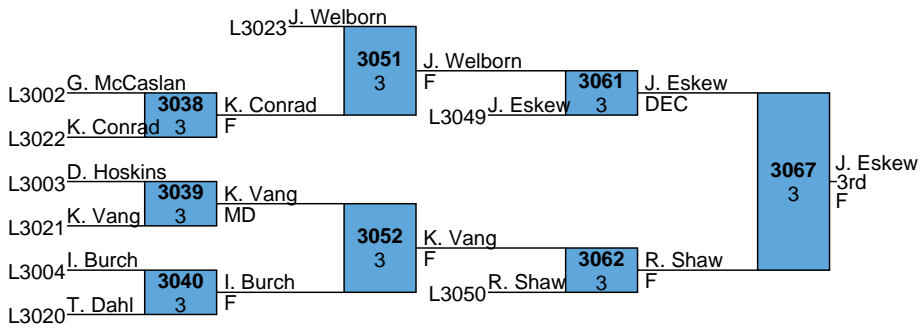

2024 Area 1 JV Qualifier - Belton-Honea Path

JV
106

Clay Ables, Palmetto

2024 Area 1 JV Qualifier - Belton-Honea Path

JV
113

Natalie Tucker, Crescent High School

2024 Area 1 JV Qualifier - Belton-Honea Path

JV
120

Semaj Townsend, Laurens District 55

2024 Area 1 JV Qualifier - Belton-Honea Path

Markevious Jones, Ninety Six

2024 Area 1 JV Qualifier - Belton-Honea Path

Tomas Peralta, Greenwood

3005
3 T. Peralta
F