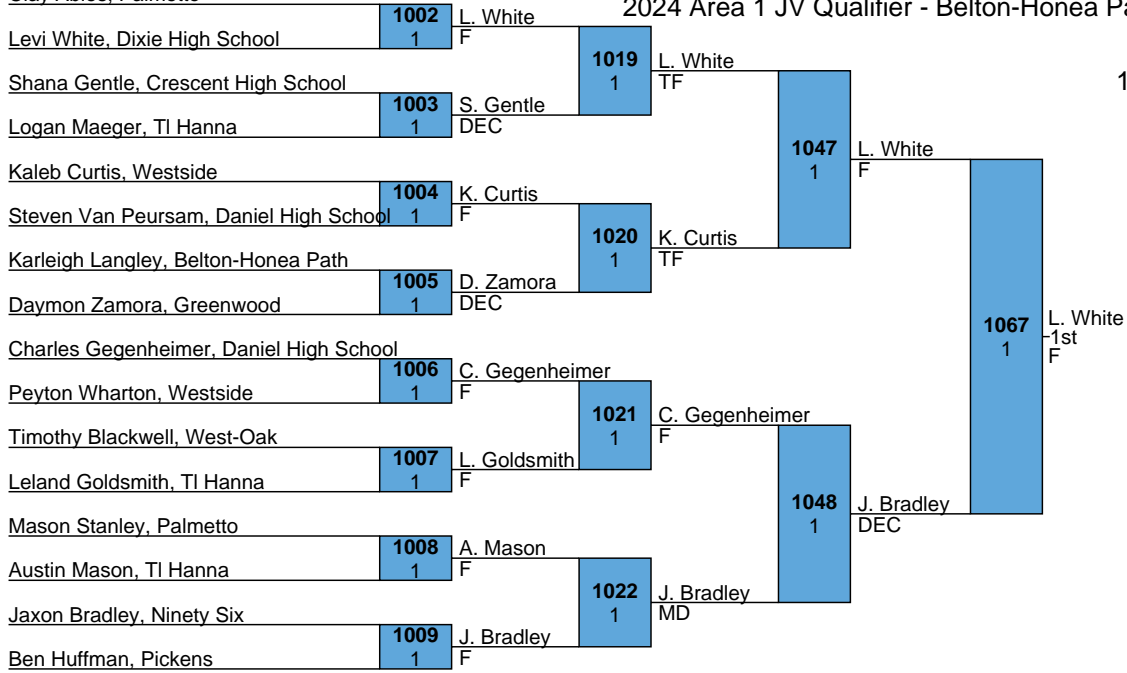

2024 Area 1 JV Qualifier - Belton-Honea Path

JV
106

Clay Ables, Palmetto

2024 Area 1 JV Qualifier - Belton-Honea Path

JV
113

Natalie Tucker, Crescent High School

2024 Area 1 JV Qualifier - Belton-Honea Path

JV
120

Semaj Townsend, Laurens District 55

2024 Area 1 JV Qualifier - Belton-Honea Path

Markevious Jones, Ninety Six

2024 Area 1 JV Qualifier - Belton-Honea Path

Tomas Peralta, Greenwood

3005
3 T. Peralta
F