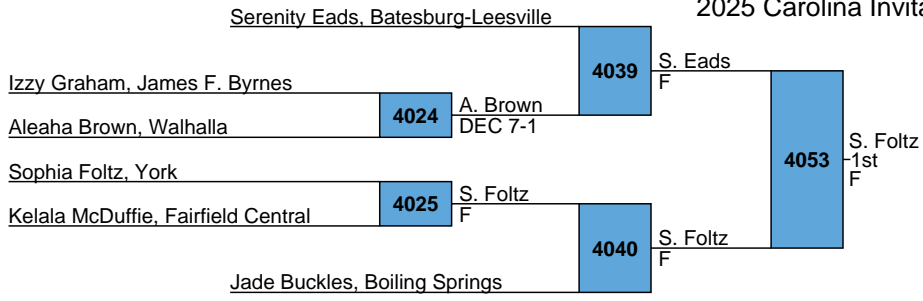

2025 Carolina Invitational Girls - Gilbert

MS

185

Mat 4