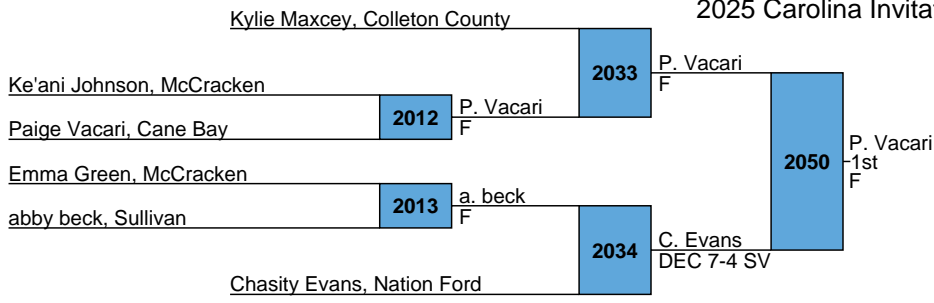

RR Rnd 1

Ke'ani Johnson

1st

2025 Carolina Invitational Girls - Gilbert

MS

92

Mat 2

2025 Carolina Invitational Girls - Gilbert