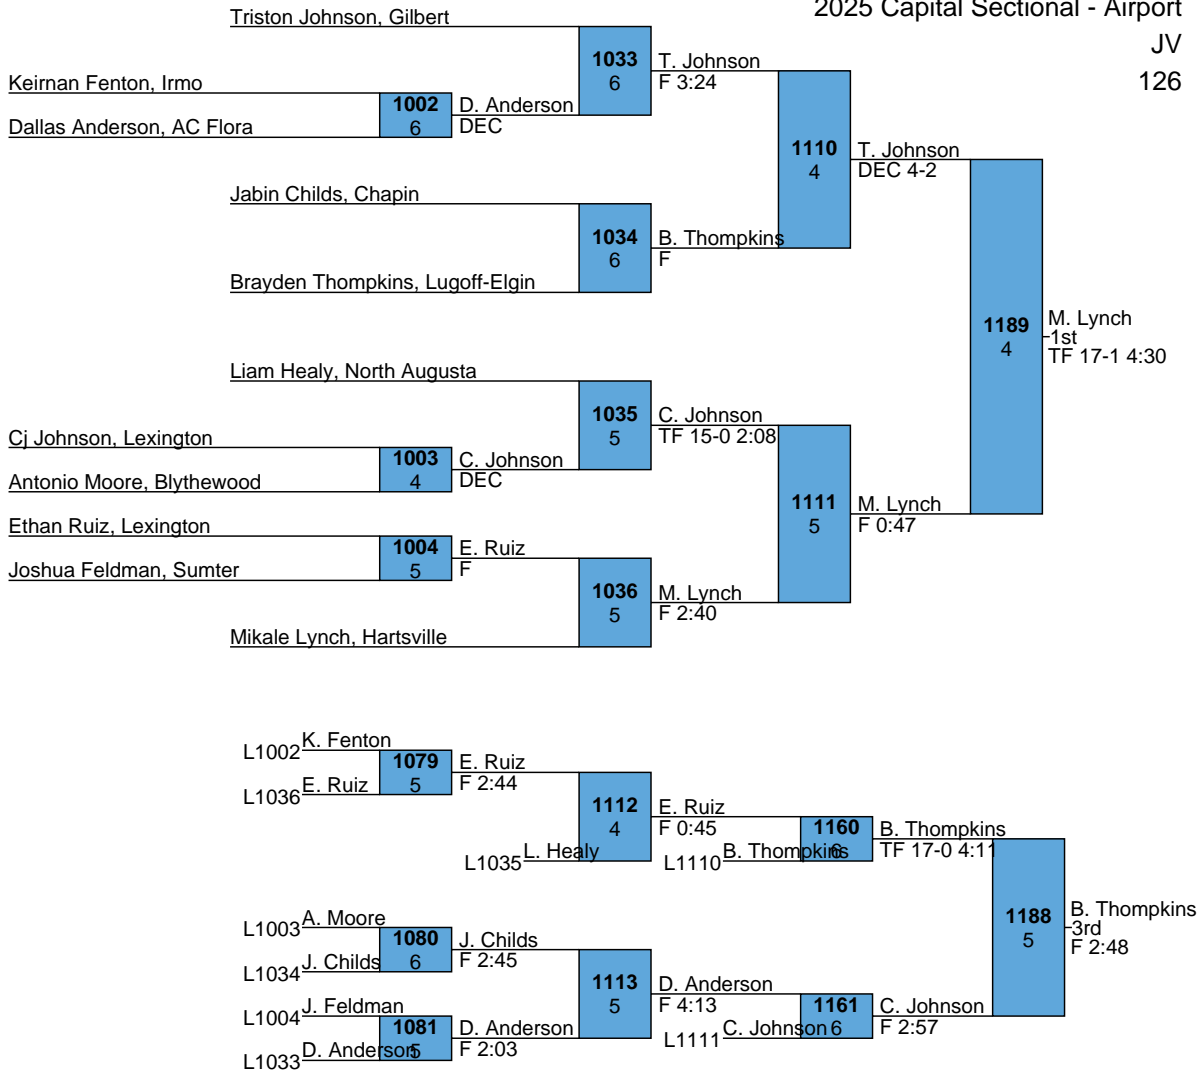

2025 Capital Sectional - Airport

JV
106

2025 Capital Sectional - Airport

JV
113

2025 Capital Sectional - Airport

JV
120

2025 Capital Sectional - Airport

JV
126

2025 Capital Sectional - Airport

JV
132

Samuel Turbeville, River Bluff

2025 Capital Sectional - Airport

Kelly Wideman, Blythewood

1041

S. Turbeville
F

1118
6