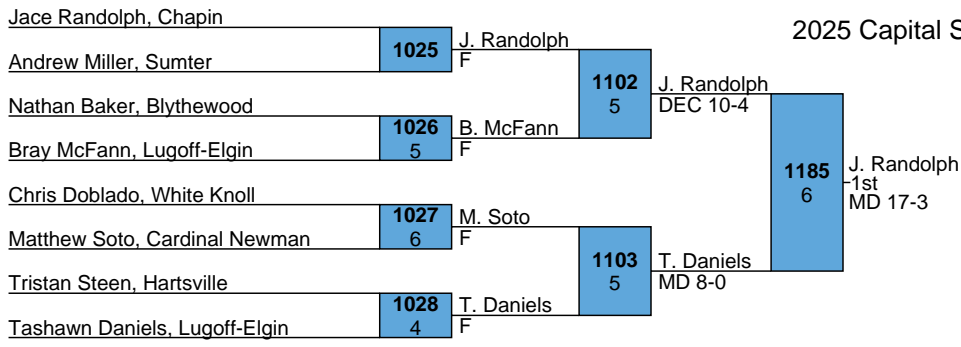

2025 Capital Sectional - Airport

JV
106

2025 Capital Sectional - Airport

JV
113

2025 Capital Sectional - Airport

JV
120

2025 Capital Sectional - Airport

JV
126

2025 Capital Sectional - Airport

JV
132

Samuel Turbeville, River Bluff

2025 Capital Sectional - Airport

Kelly Wideman, Blythewood

1041

S. Turbeville
F

1118
6