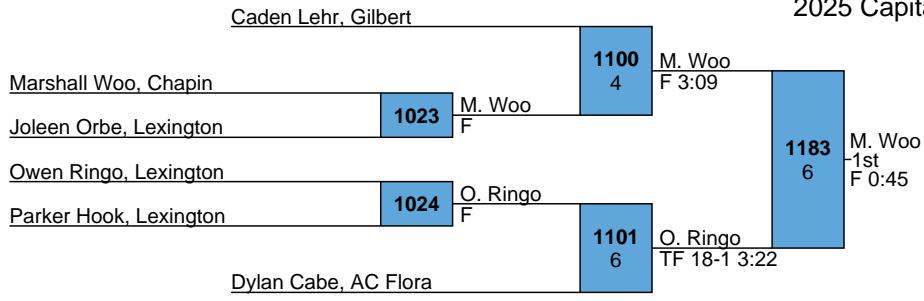

2025 Capital Sectional - Airport

JV
106

2025 Capital Sectional - Airport

JV
113

2025 Capital Sectional - Airport

JV
120

2025 Capital Sectional - Airport

JV
126

2025 Capital Sectional - Airport

JV
132

Samuel Turbeville, River Bluff

2025 Capital Sectional - Airport

Kelly Wideman, Blythewood

1041

S. Turbeville
F

1118
6