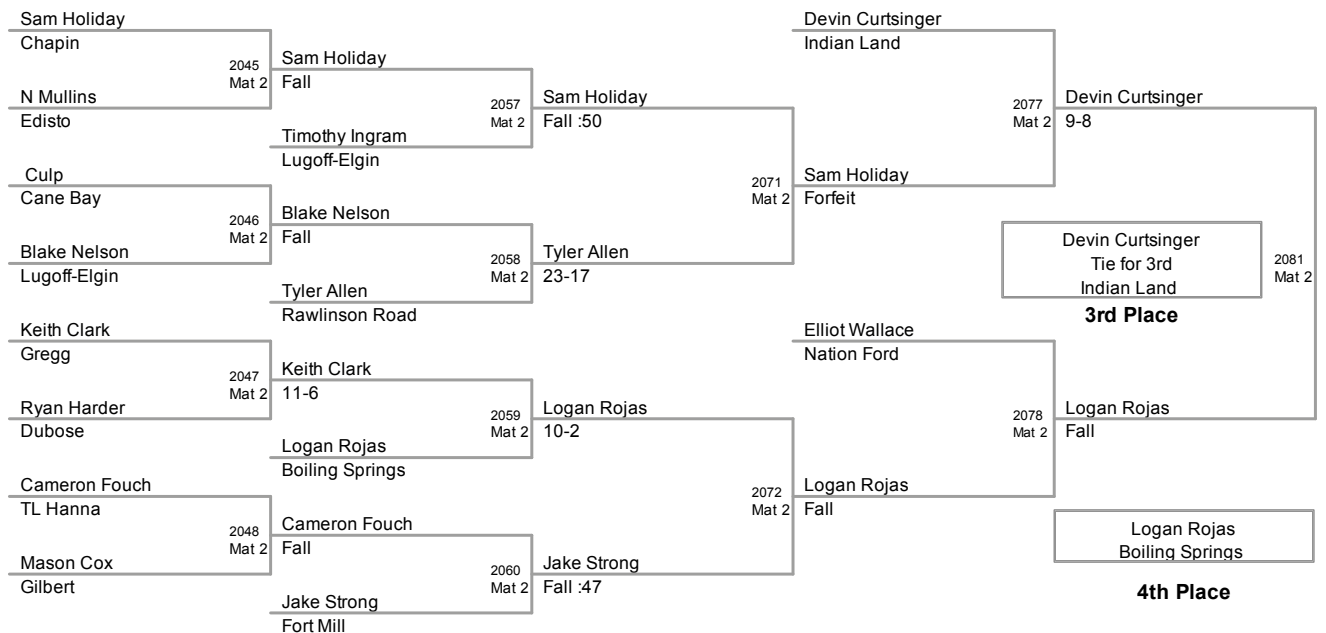

**97 Lbs**

2010 Carolina Invitational  
MS (on Mat 2)

**102 Lbs**

2010 Carolina Invitational  
MS (on Mat 2)

**107 Lbs**

2010 Carolina Invitational  
MS (on Mat 3)

**112 Lbs**

2010 Carolina Invitational  
MS (on Mat 3)