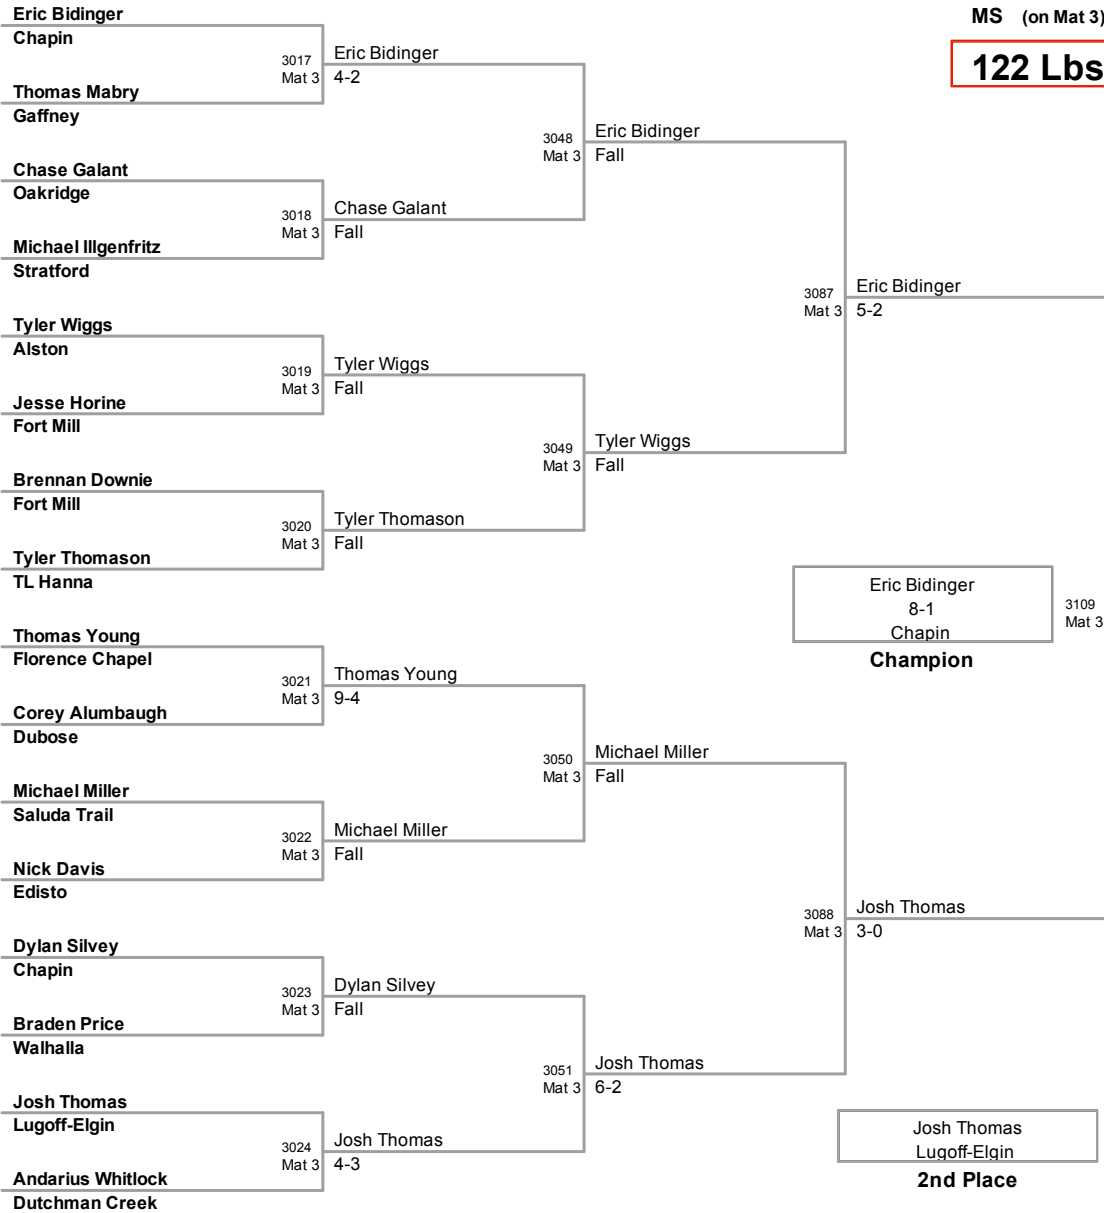

2010 Carolina Invitational
MS (on Mat 3)

122 Lbs