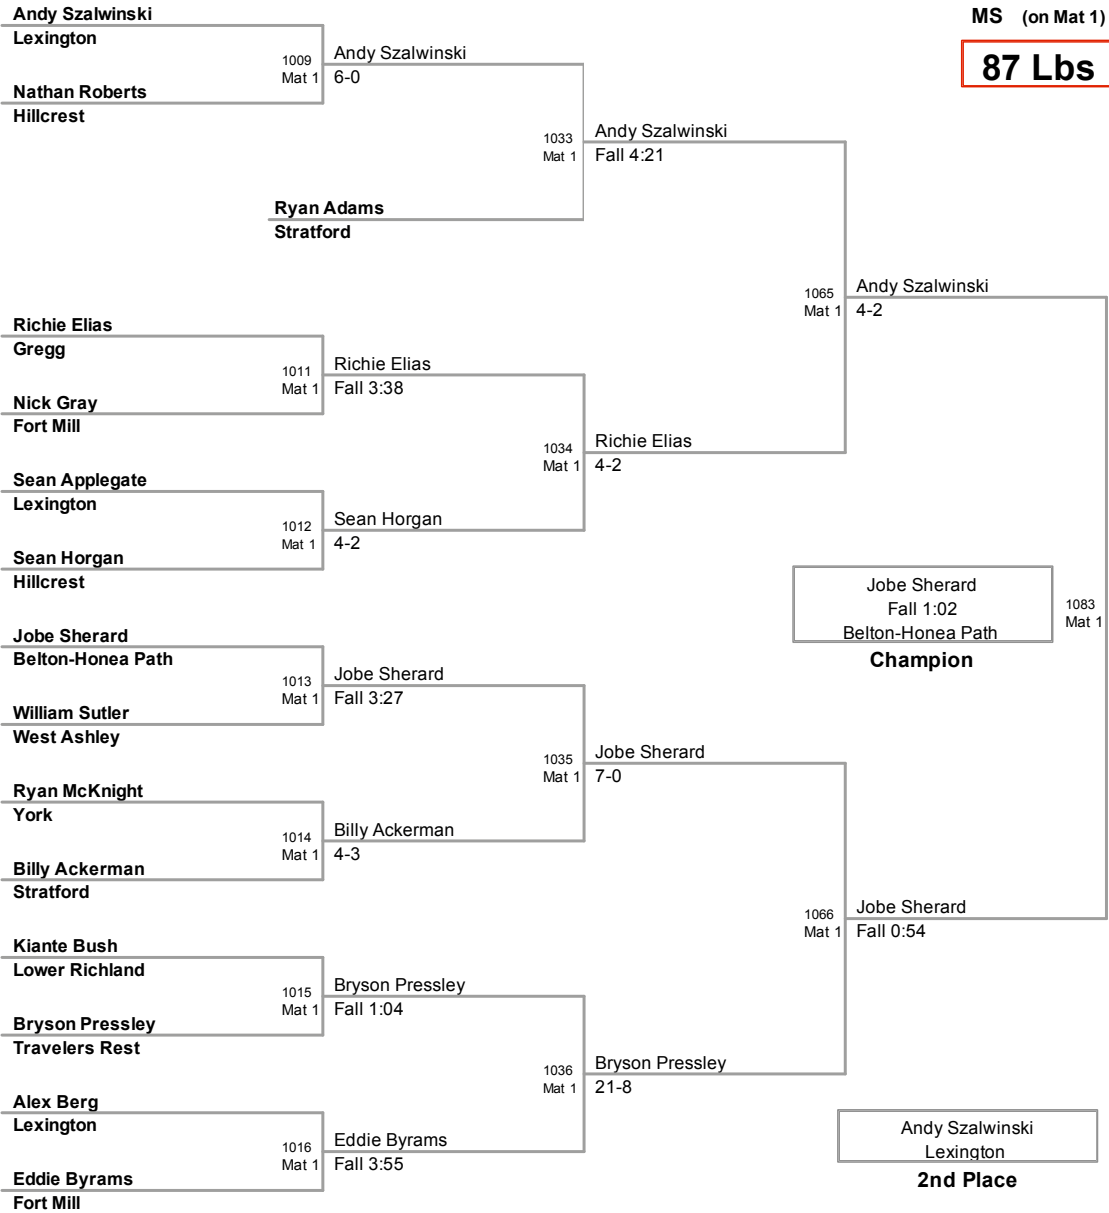

2010 Carolina Invitational

MS (on Mat 1)

87 Lbs