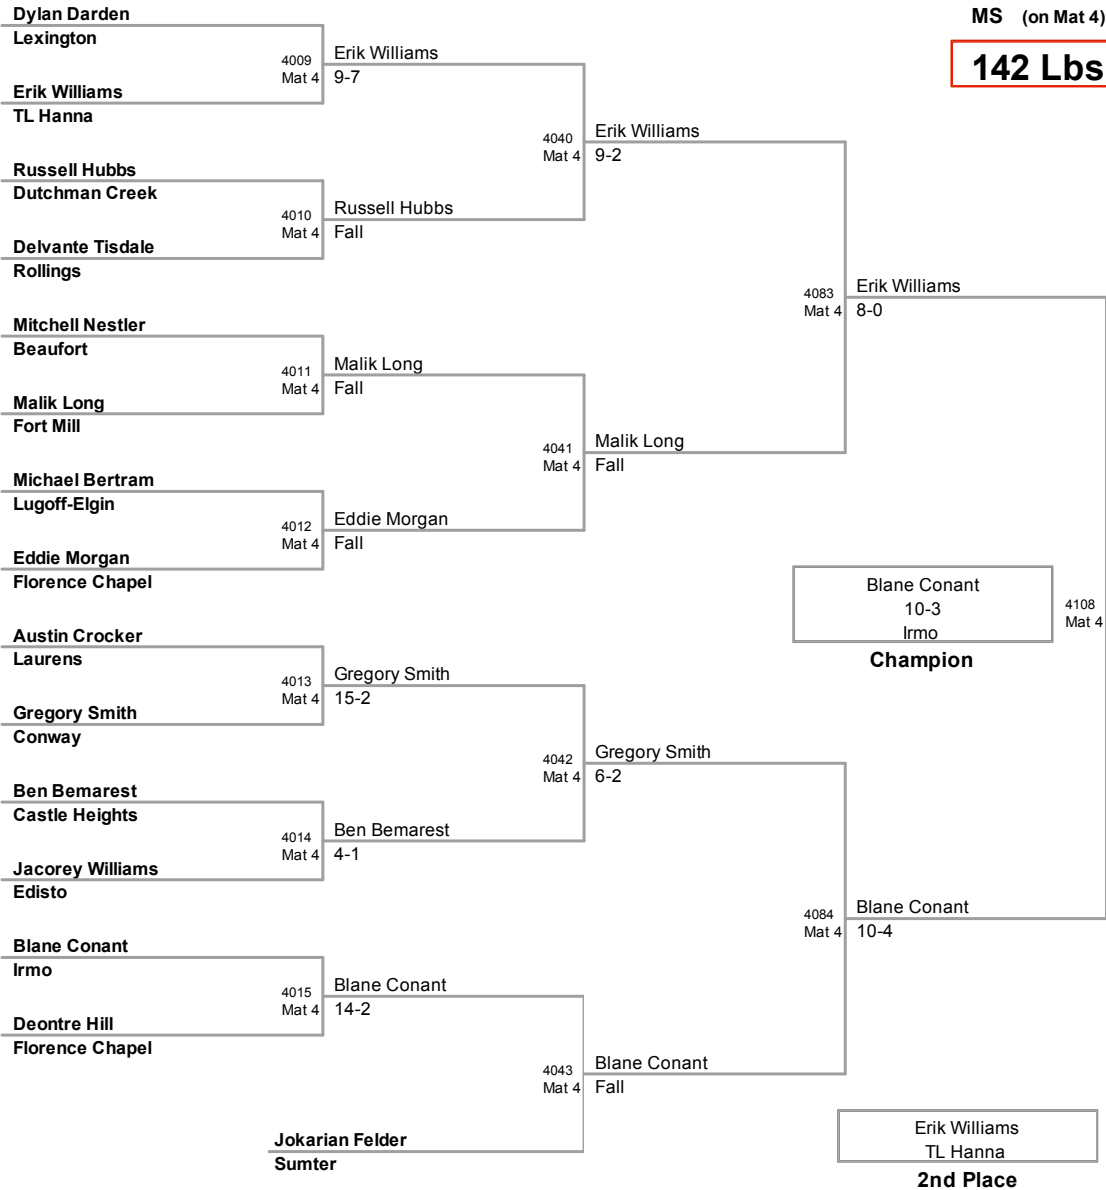

2010 Carolina Invitational
MS (on Mat 4)

142 Lbs