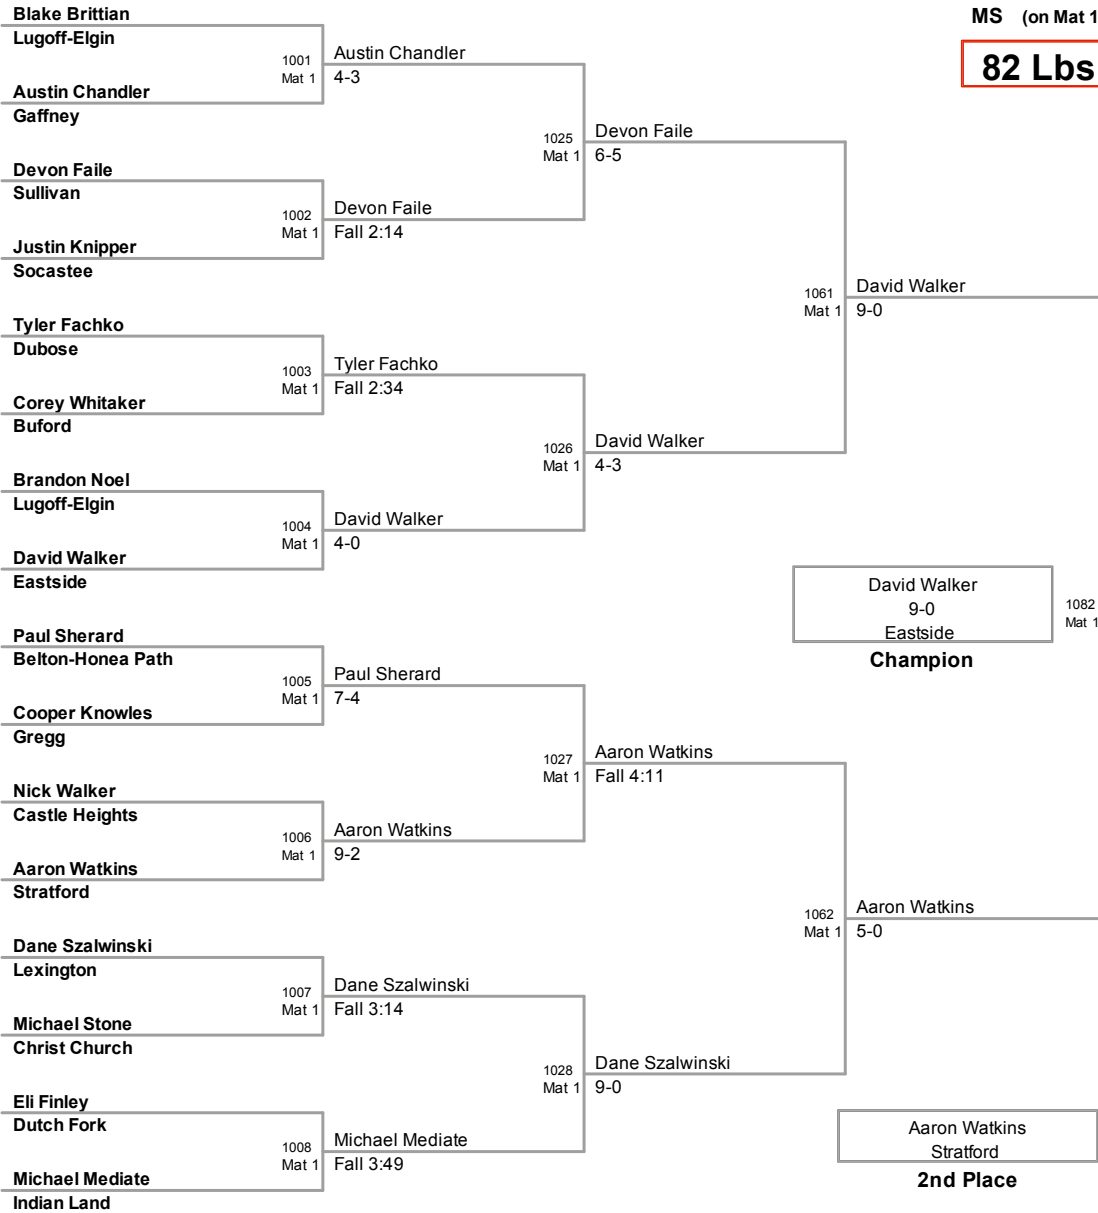

40	20	Walhalla	-	-
40	20	West Oak	-	-
42	19	Blythewood	-	-
43	18	Oakridge	-	-
44	17	Sumter	-	-
45	15	Travelers Rest	-	-
45	15	Waccamaw	-	-
47	13	Socastee	-	-
48	11	Brookland-Cayce	-	-
49	10	Bamberg	-	-
50	7.5	Nation Ford	-	-
51	7	Berkeley MS	-	-
51	7	Edisto	-	-
51	7	North Central	-	-
51	7	Stover	-	-
55	6.5	Riverside	-	-
56	6	Clover	-	-
57	5	Mabry	-	-
58	4	Cane Bay	-	-
58	4	FairForrest	-	-
58	4	Hand	-	-
58	4	Lower Richland	-	-
58	4	Rollings	-	-
58	4	York	-	-
64	3	Robert Smalls	-	-
65	1	Christ Church	-	-

2010 Carolina Invitational
MS (on Mat 1)

82 Lbs