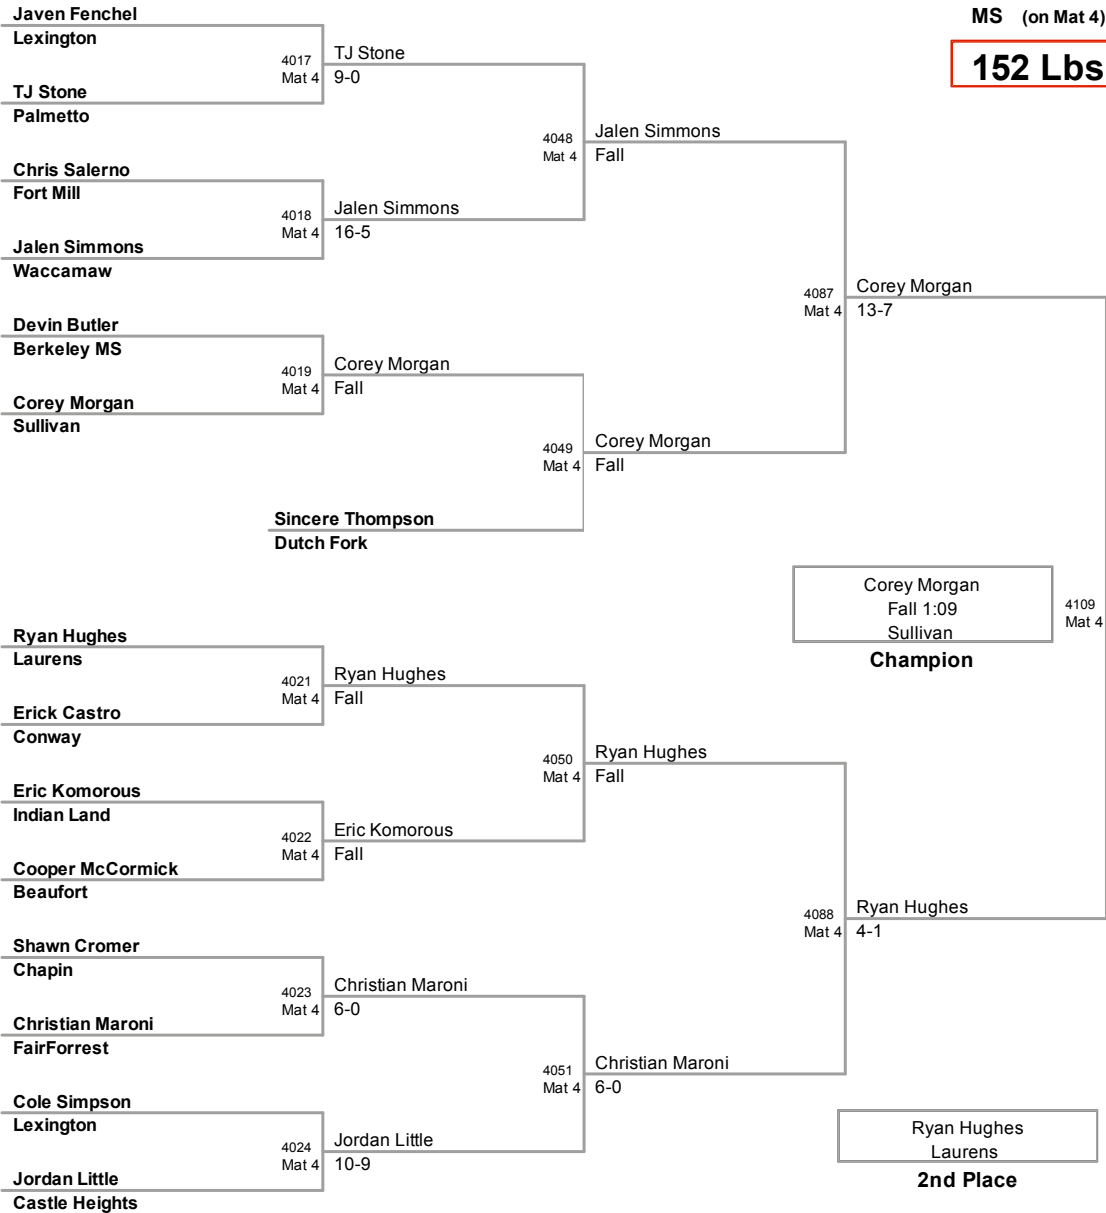

2010 Carolina Invitational
MS (on Mat 4)

152 Lbs