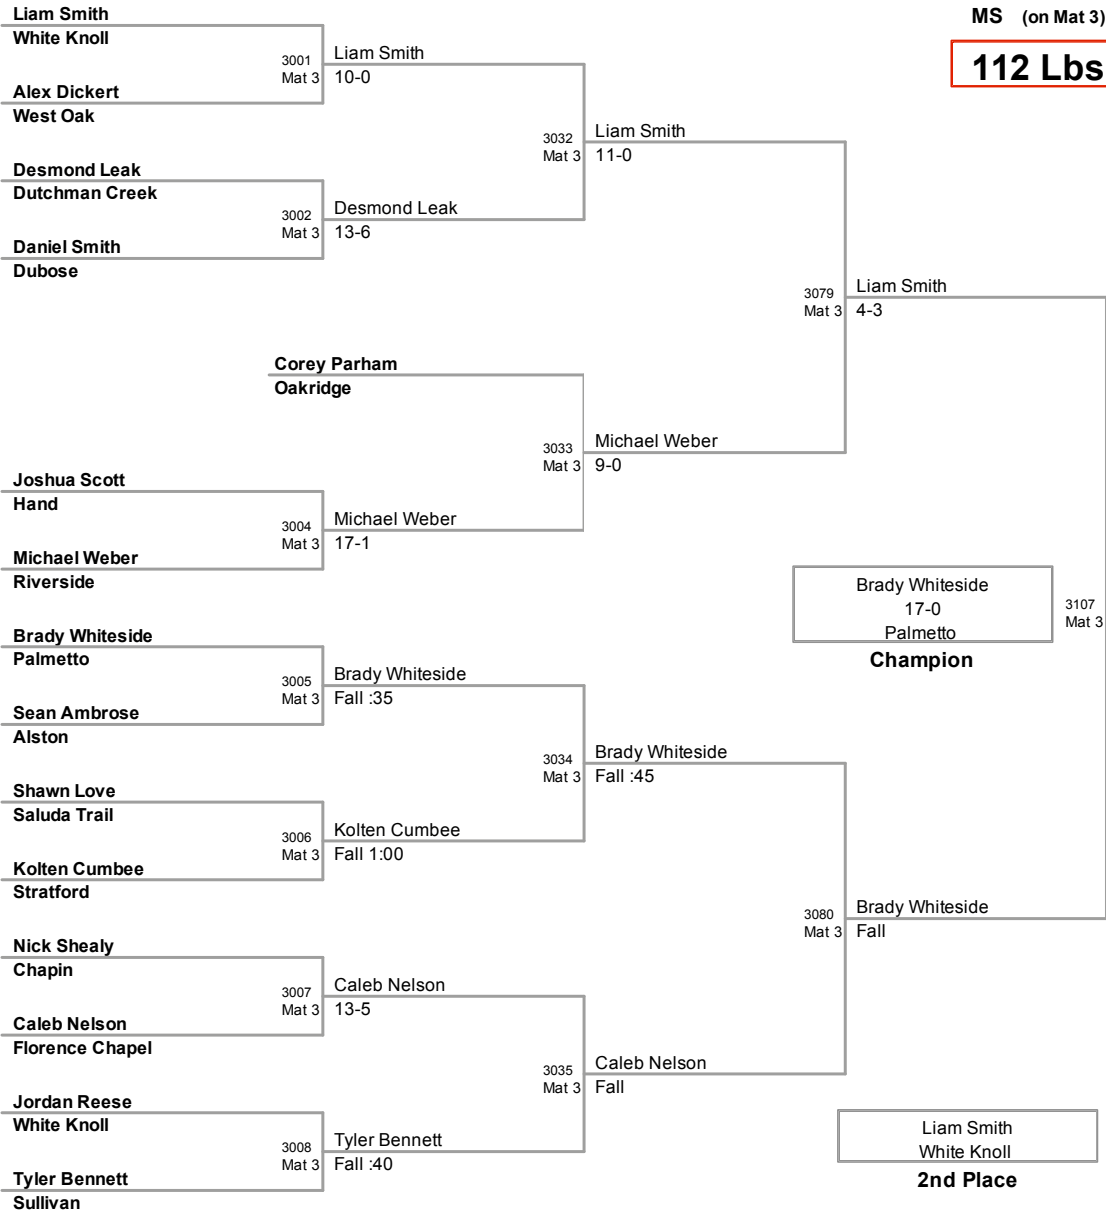

**97 Lbs**

2010 Carolina Invitational  
MS (on Mat 2)

**102 Lbs**

2010 Carolina Invitational  
MS (on Mat 2)

**107 Lbs**

2010 Carolina Invitational  
MS (on Mat 3)

**112 Lbs**

2010 Carolina Invitational  
MS (on Mat 3)