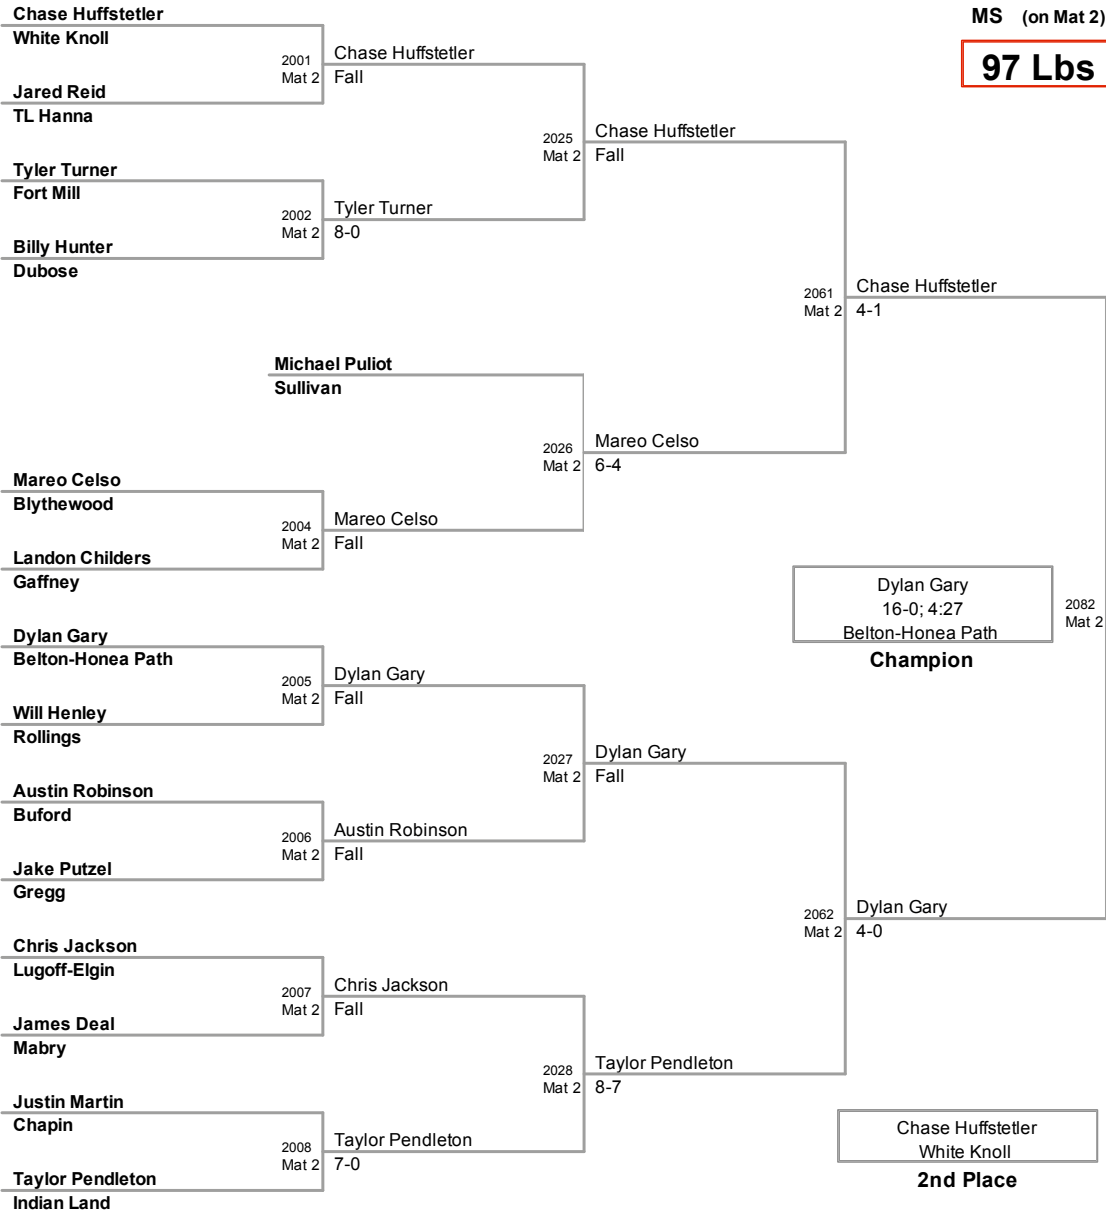

2010 Carolina Invitational
MS (on Mat 2)

97 Lbs