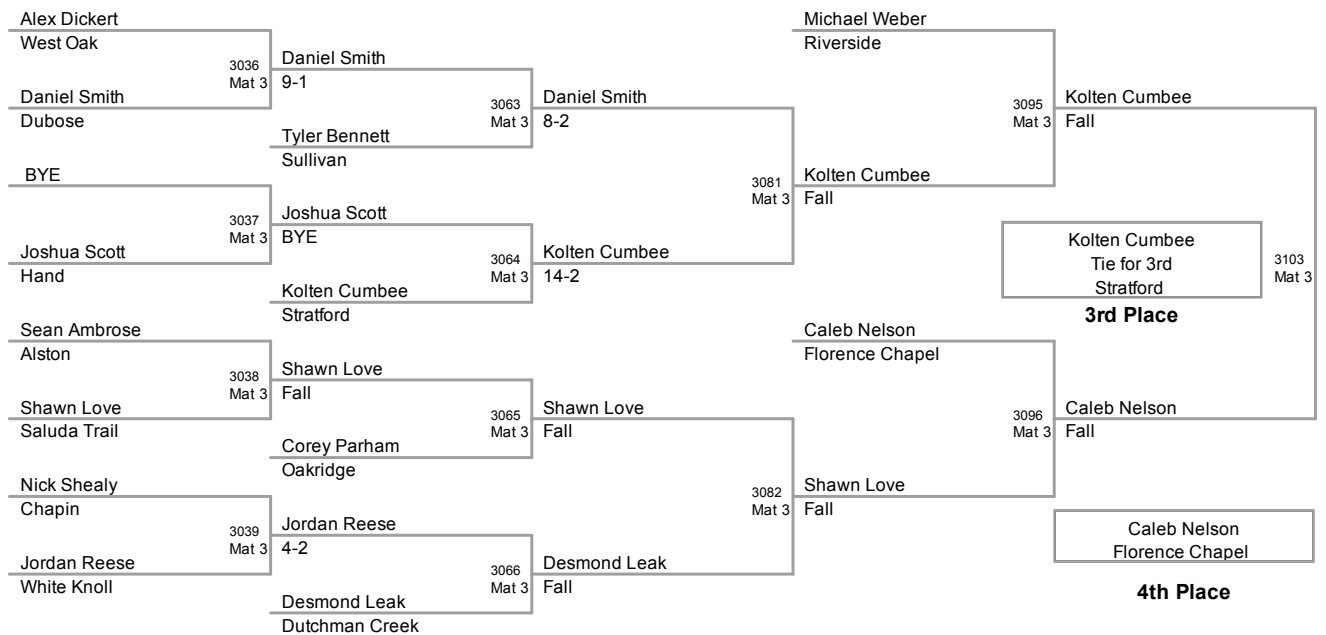

**97 Lbs**

2010 Carolina Invitational  
MS (on Mat 2)

**102 Lbs**

2010 Carolina Invitational  
MS (on Mat 2)

**107 Lbs**

2010 Carolina Invitational  
MS (on Mat 3)

**112 Lbs**

2010 Carolina Invitational  
MS (on Mat 3)