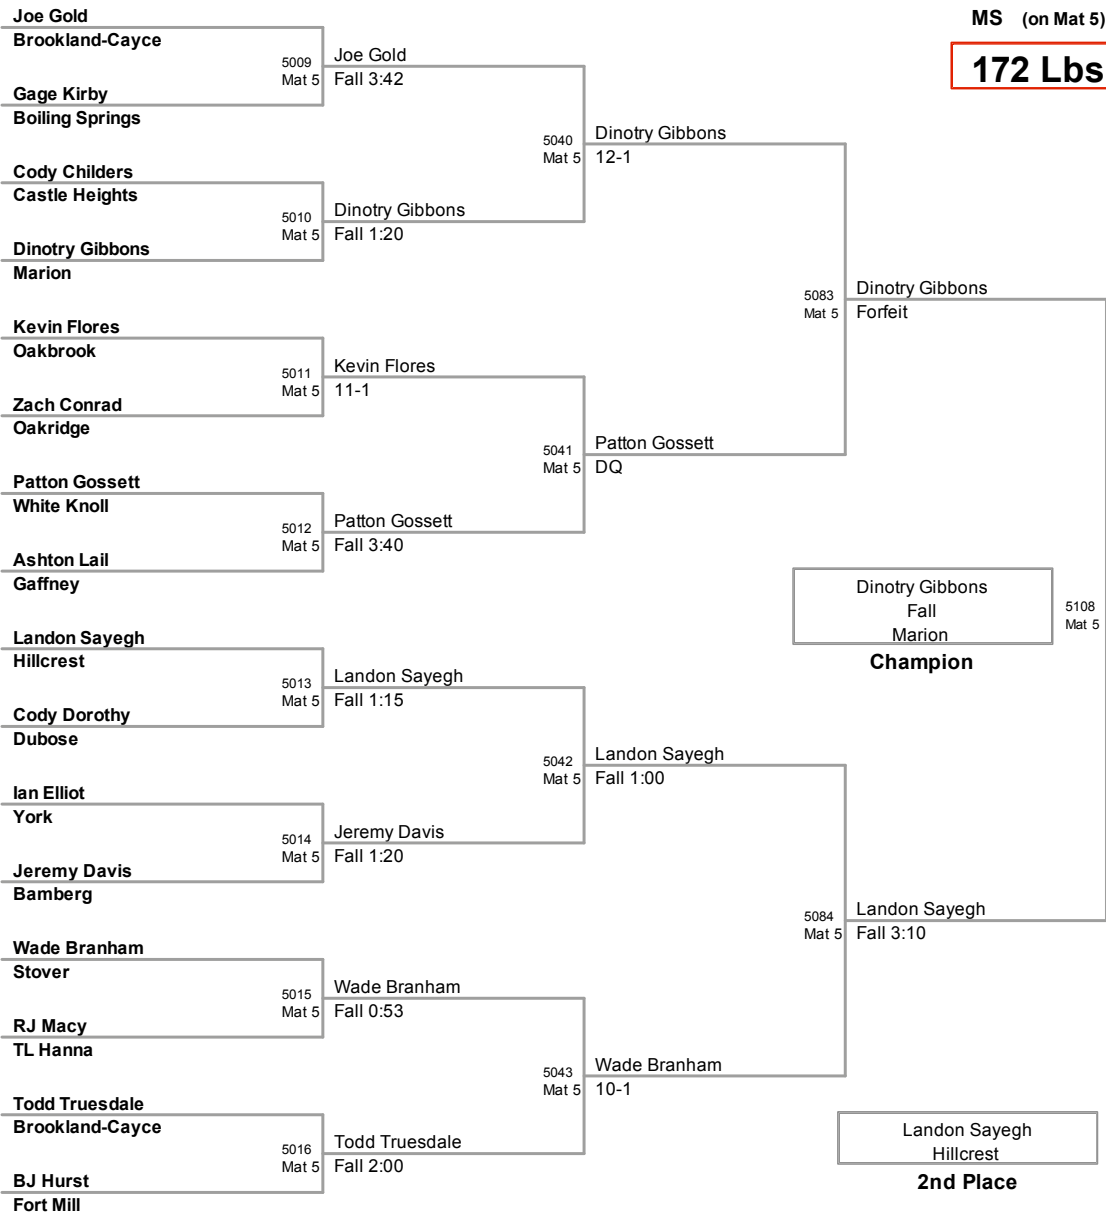

**142 Lbs**

2010 Carolina Invitational  
MS (on Mat 4)

**152 Lbs**

2010 Carolina Invitational  
MS (on Mat 5)

**162 Lbs**

2010 Carolina Invitational  
MS (on Mat 5)

**172 Lbs**

2010 Carolina Invitational  
MS (on Mat 5)

**187 Lbs**

2010 Carolina Invitational

MS (on Mat 4)

**287 Lbs**