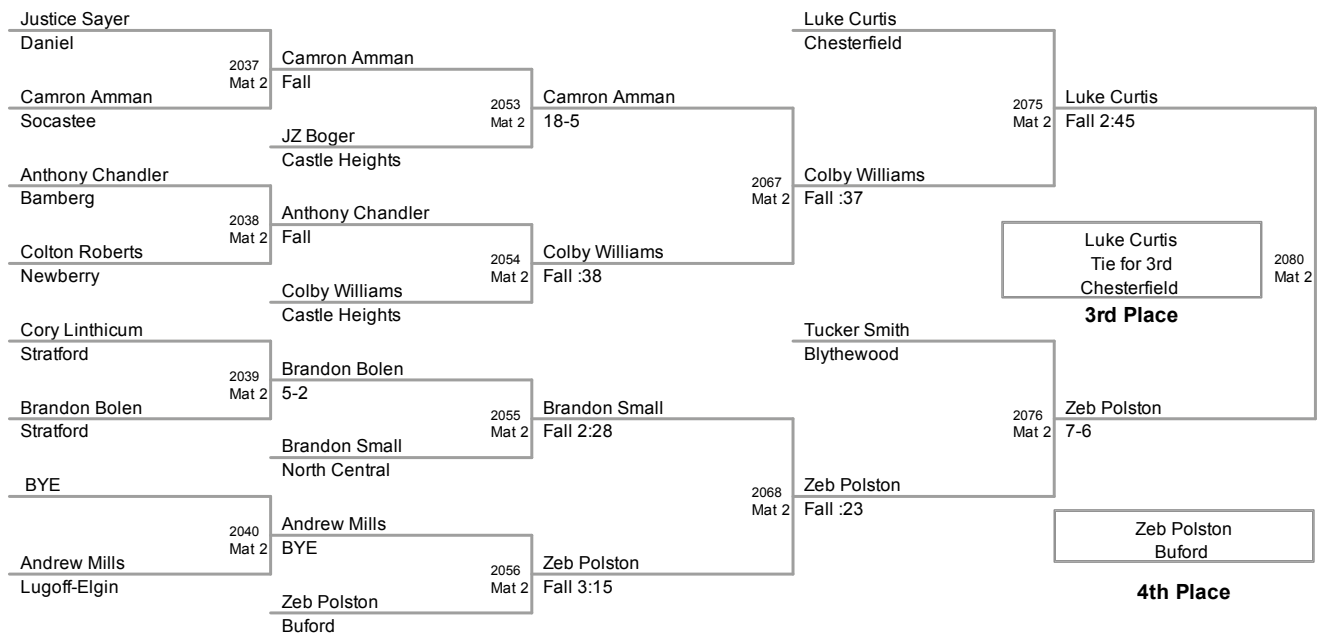

2010 Carolina Invitational
MS (on Mat 2)

102 Lbs