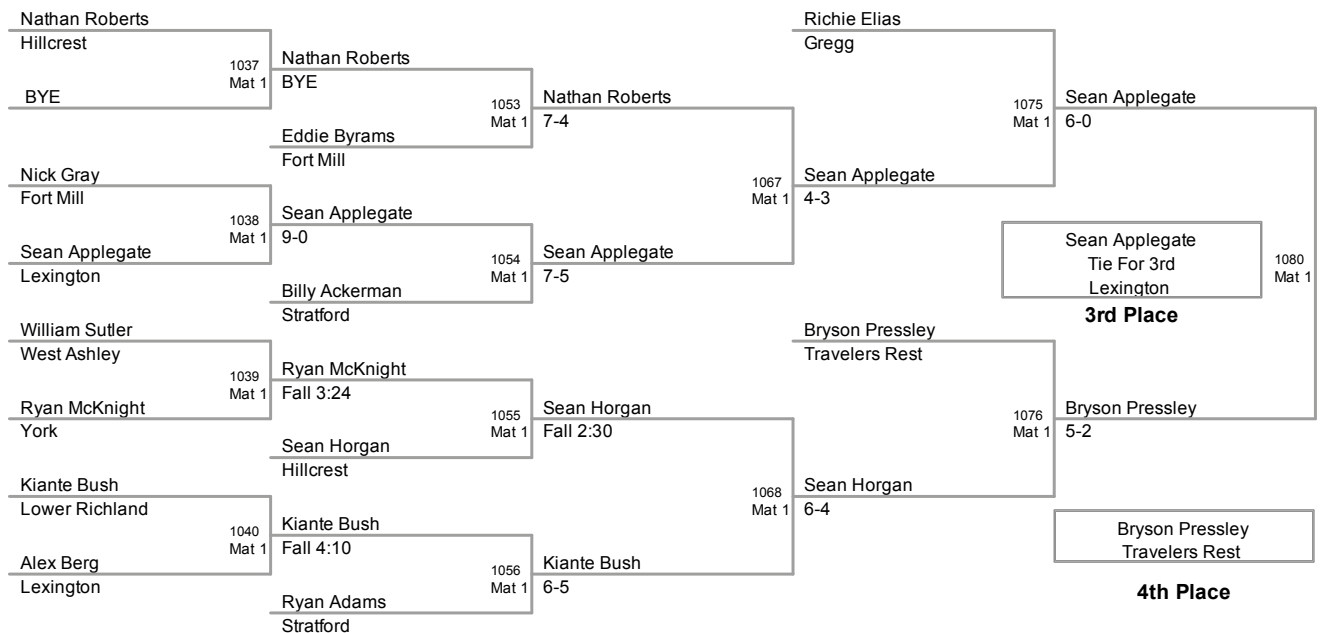

2010 Carolina Invitational

MS (on Mat 1)

87 Lbs