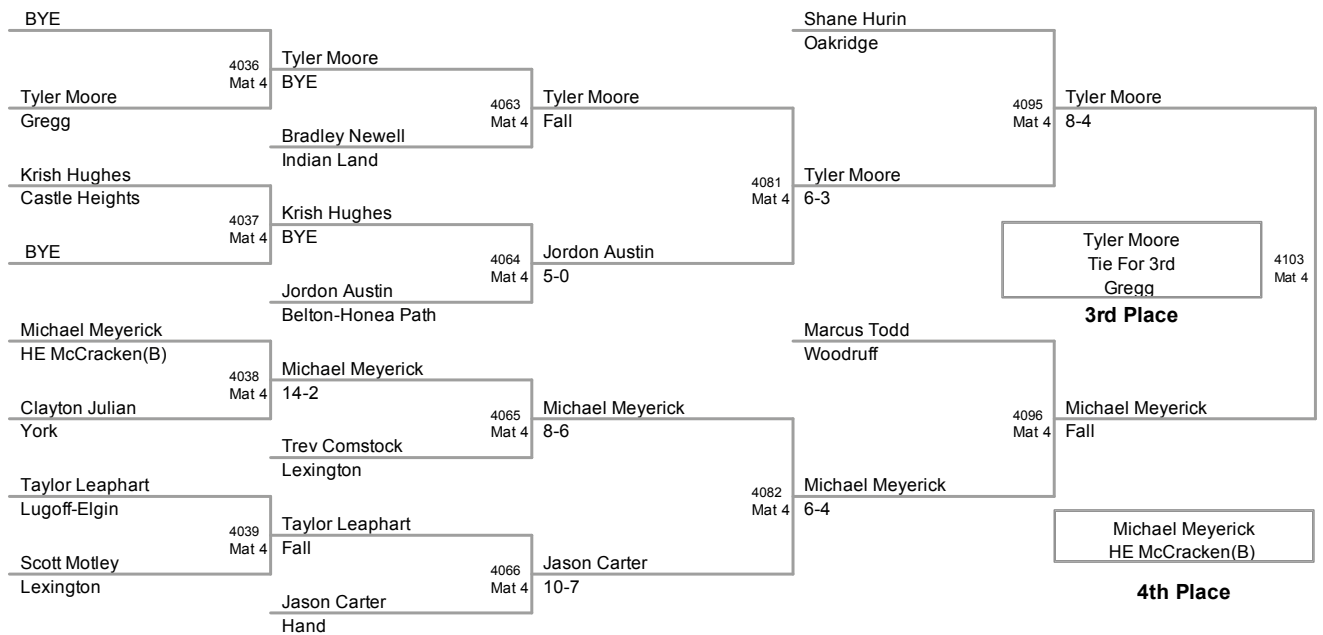

**117 Lbs**

2010 Carolina Invitational  
MS (on Mat 3)

**122 Lbs**

2010 Carolina Invitational  
MS (on Mat 3)

**127 Lbs**

2010 Carolina Invitational  
MS (on Mat 4)

**134 Lbs**

2010 Carolina Invitational  
MS (on Mat 4)