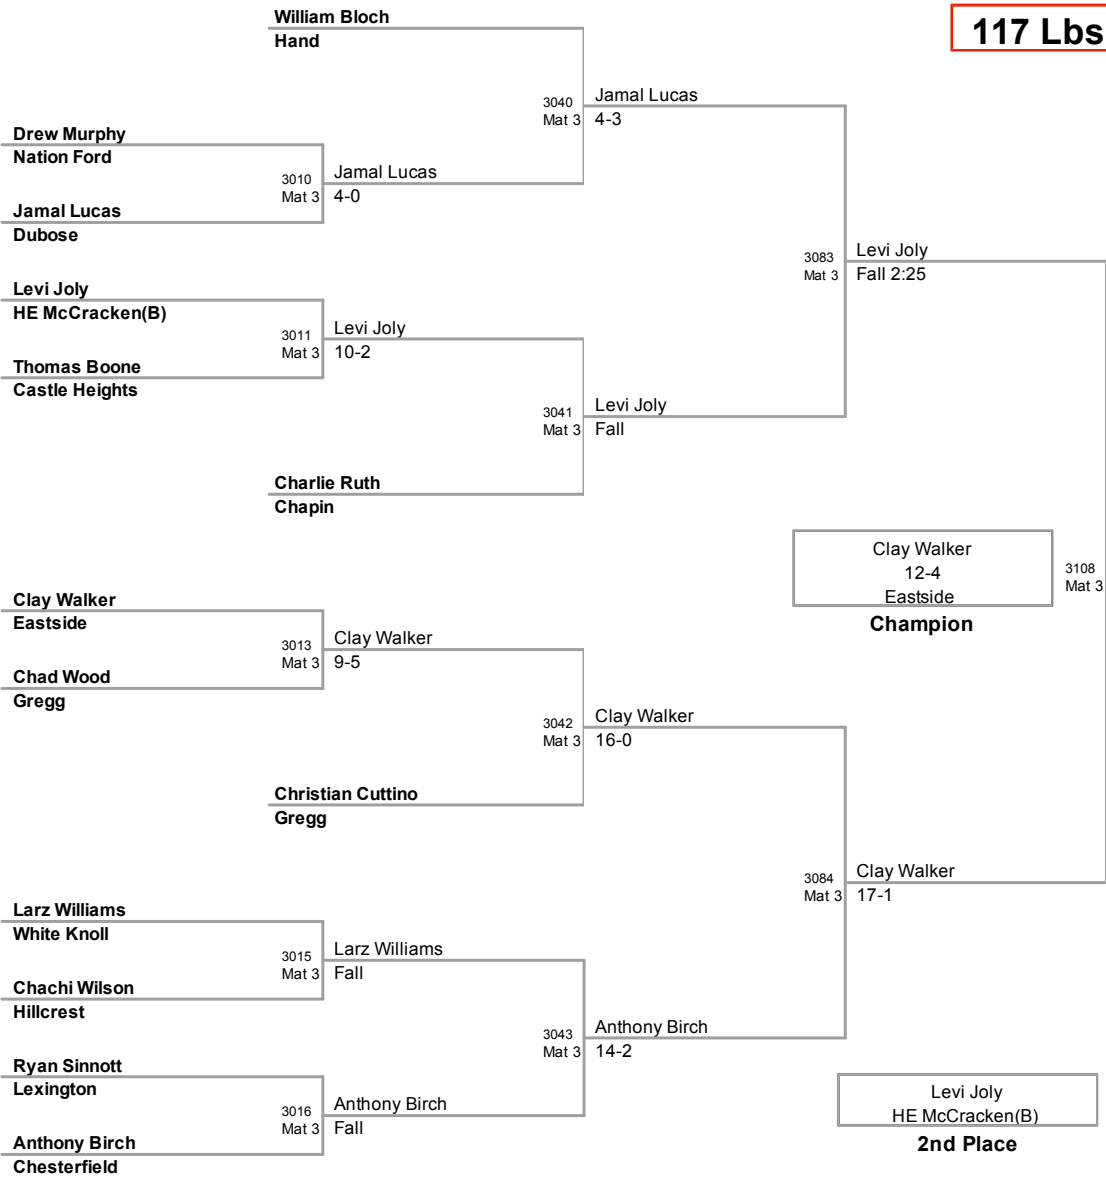

2010 Carolina Invitational
MS (on Mat 3)

117 Lbs