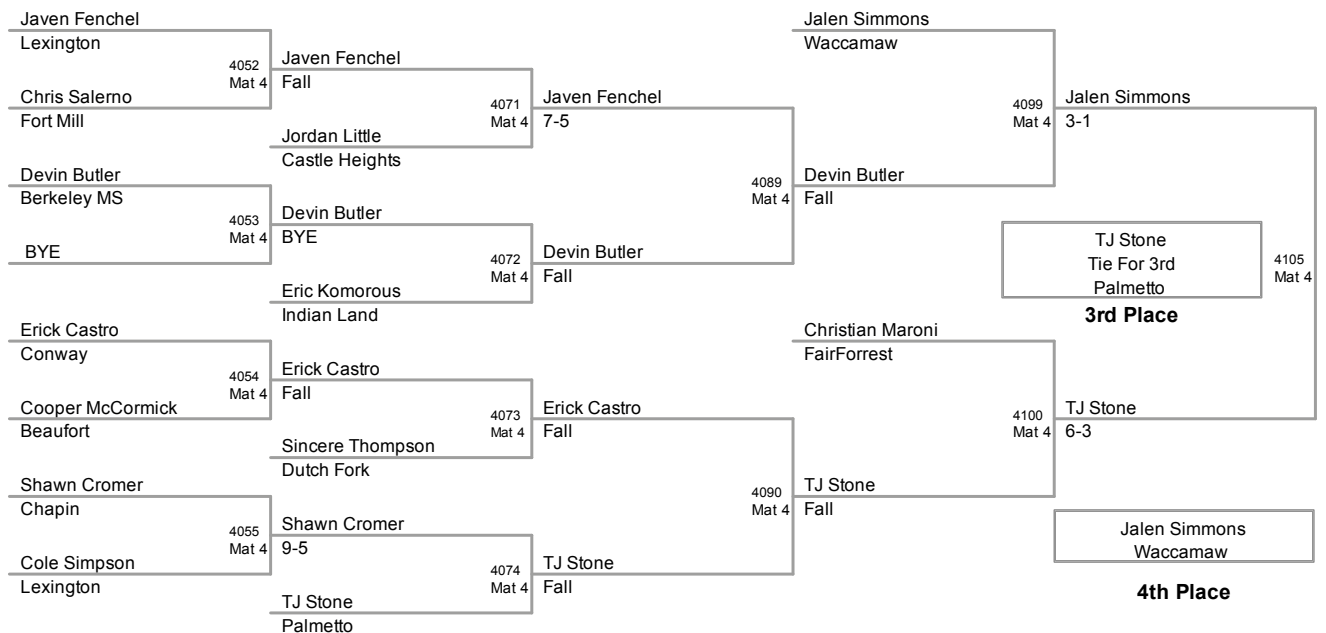

2010 Carolina Invitational
MS (on Mat 4)

152 Lbs