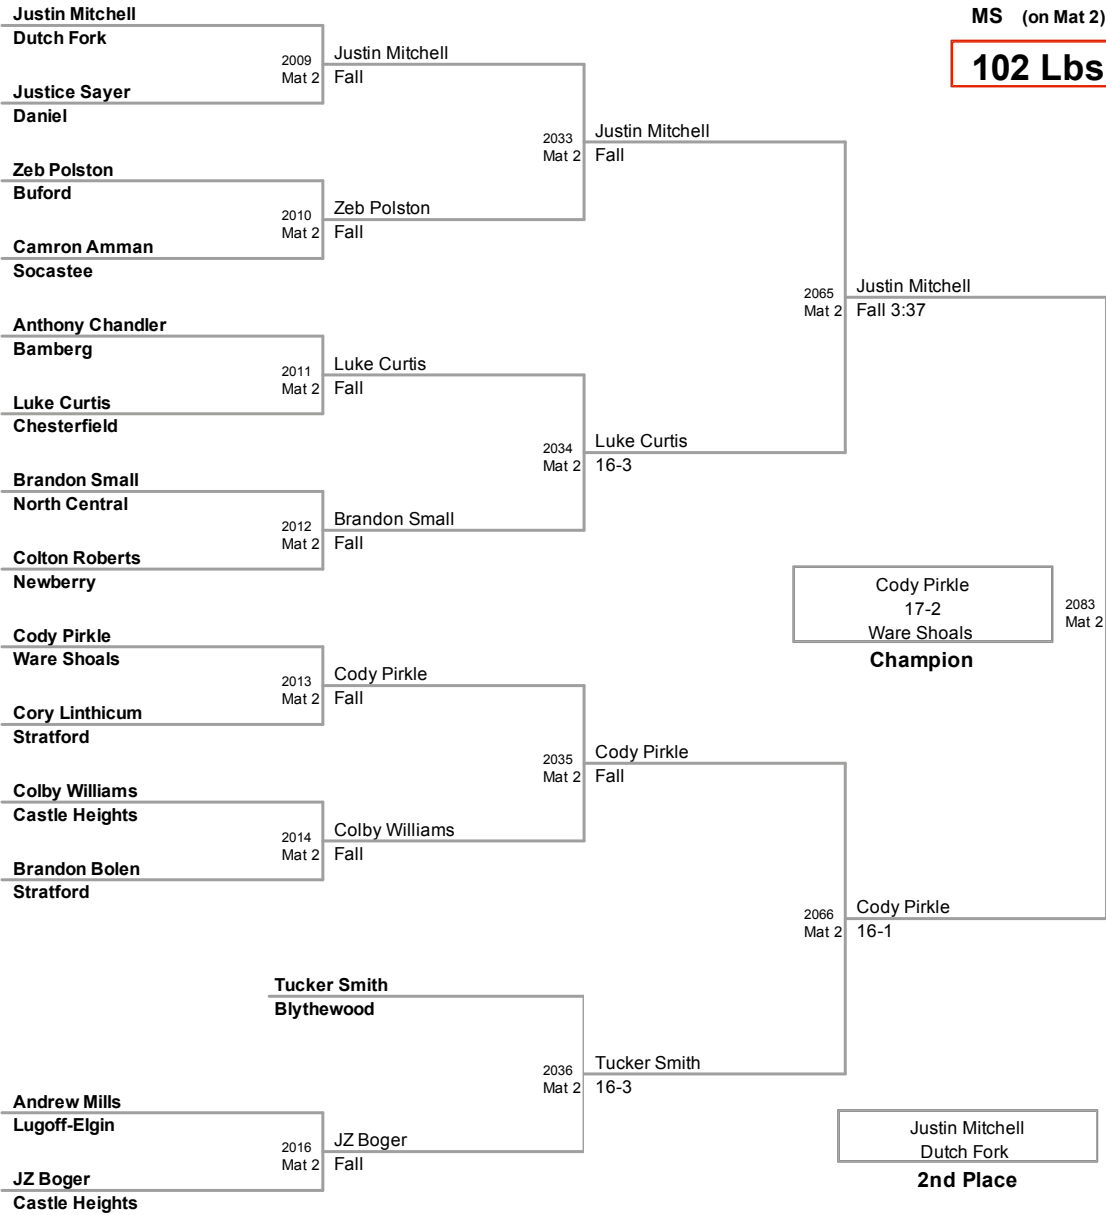

2010 Carolina Invitational
MS (on Mat 2)

102 Lbs