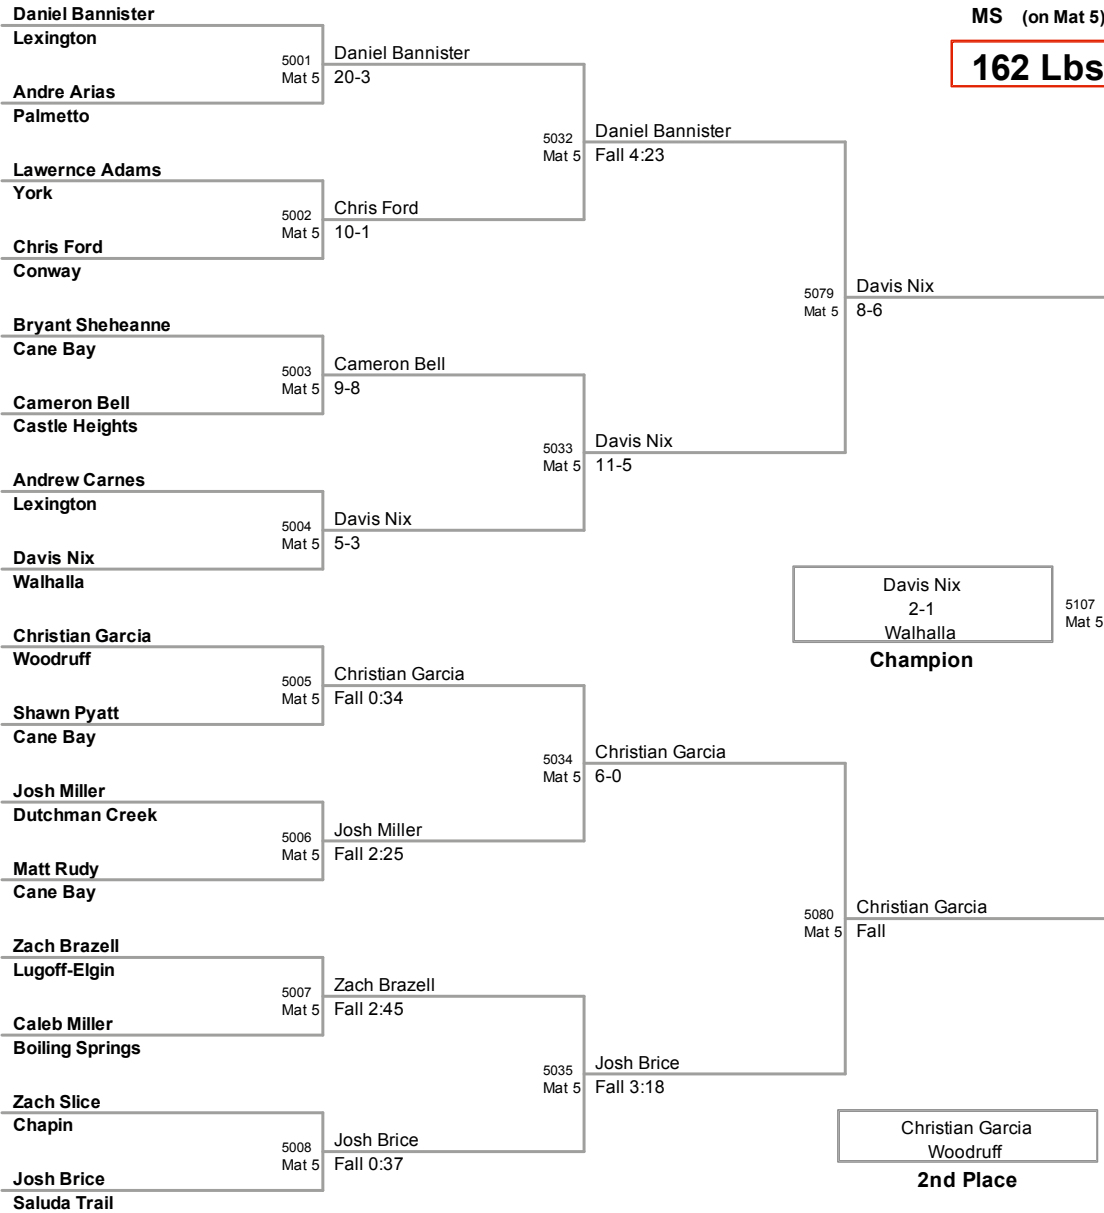

**142 Lbs**

2010 Carolina Invitational  
MS (on Mat 4)

**152 Lbs**

2010 Carolina Invitational  
MS (on Mat 5)

**162 Lbs**

2010 Carolina Invitational  
MS (on Mat 5)

**172 Lbs**

2010 Carolina Invitational  
MS (on Mat 5)

**187 Lbs**

2010 Carolina Invitational

MS (on Mat 4)

**287 Lbs**