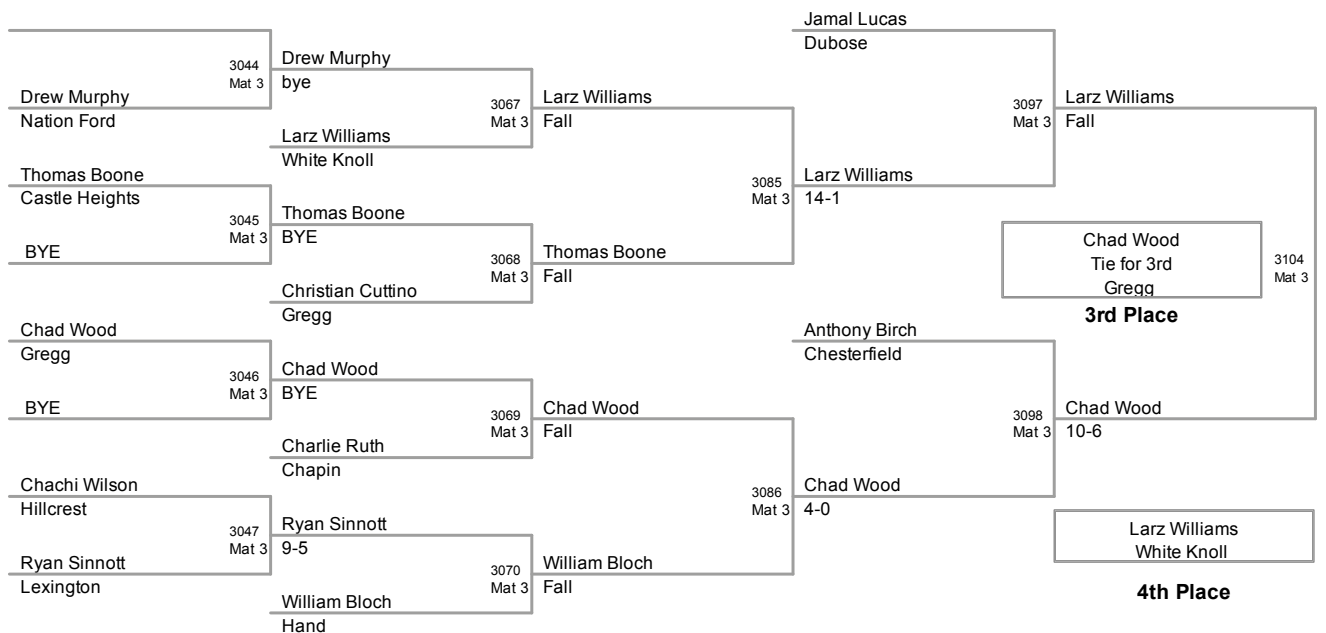

2010 Carolina Invitational
MS (on Mat 3)

117 Lbs