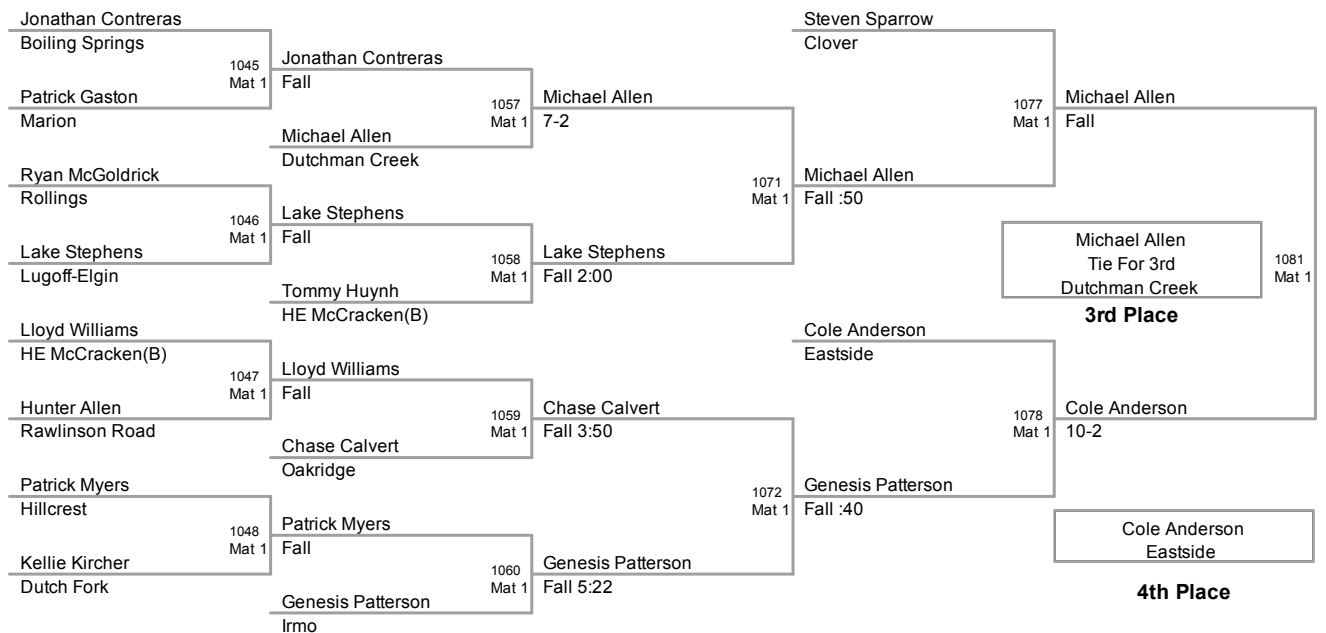

2010 Carolina Invitational
MS (on Mat 1)

92 Lbs