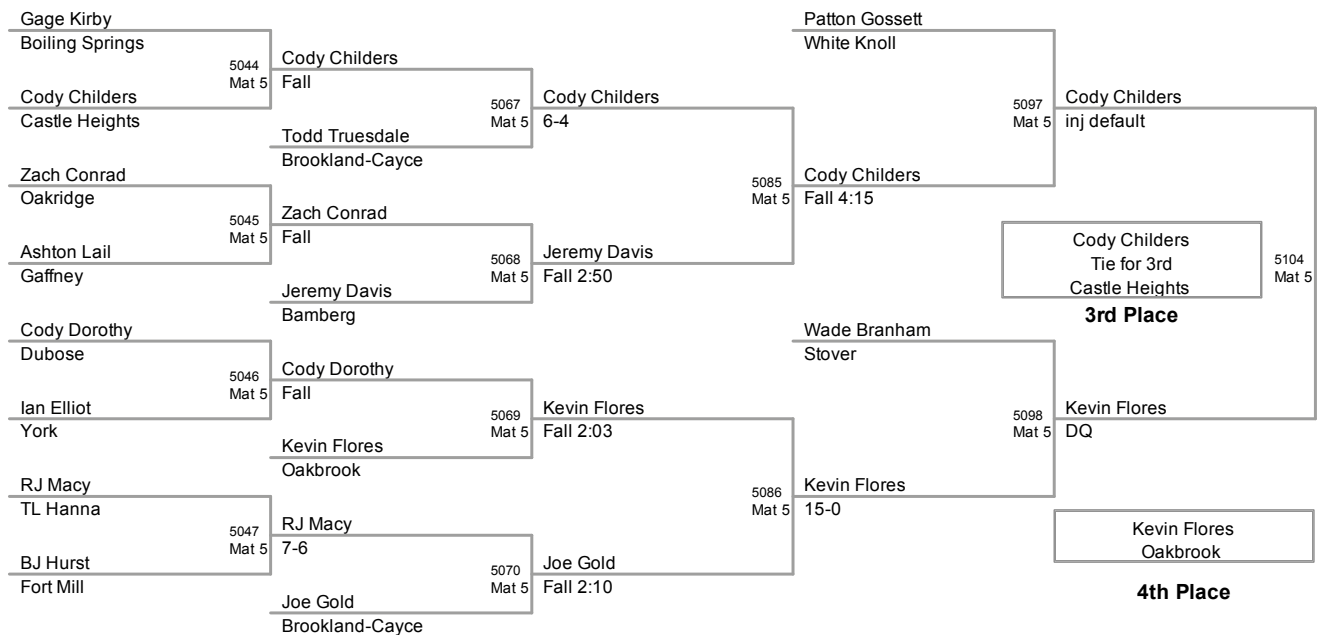

**142 Lbs**

2010 Carolina Invitational  
MS (on Mat 4)

**152 Lbs**

2010 Carolina Invitational  
MS (on Mat 5)

**162 Lbs**

2010 Carolina Invitational  
MS (on Mat 5)

**172 Lbs**

2010 Carolina Invitational  
MS (on Mat 5)