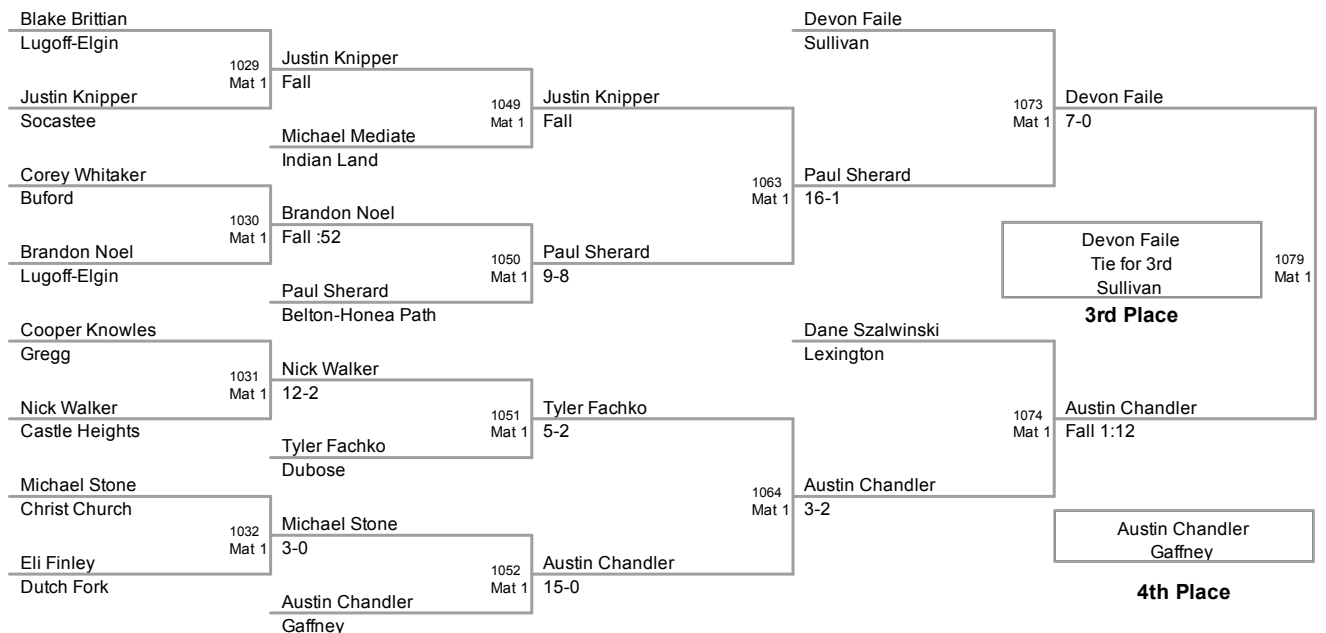

40	20	Walhalla	-	-
40	20	West Oak	-	-
42	19	Blythewood	-	-
43	18	Oakridge	-	-
44	17	Sumter	-	-
45	15	Travelers Rest	-	-
45	15	Waccamaw	-	-
47	13	Socastee	-	-
48	11	Brookland-Cayce	-	-
49	10	Bamberg	-	-
50	7.5	Nation Ford	-	-
51	7	Berkeley MS	-	-
51	7	Edisto	-	-
51	7	North Central	-	-
51	7	Stover	-	-
55	6.5	Riverside	-	-
56	6	Clover	-	-
57	5	Mabry	-	-
58	4	Cane Bay	-	-
58	4	FairForrest	-	-
58	4	Hand	-	-
58	4	Lower Richland	-	-
58	4	Rollings	-	-
58	4	York	-	-
64	3	Robert Smalls	-	-
65	1	Christ Church	-	-

2010 Carolina Invitational
MS (on Mat 1)

82 Lbs