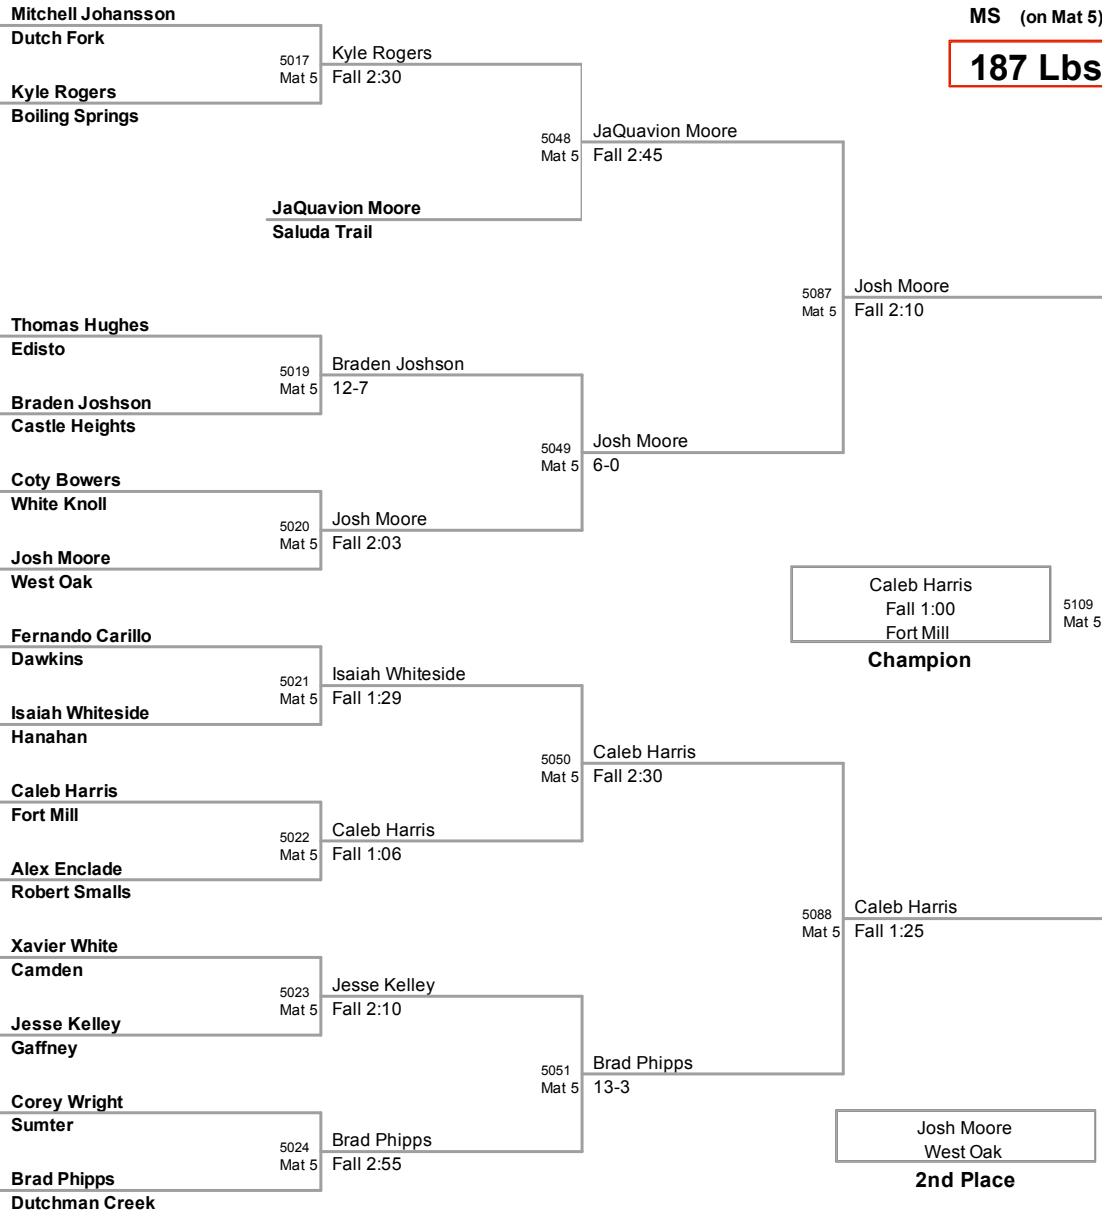

2010 Carolina Invitational
MS (on Mat 5)

187 Lbs