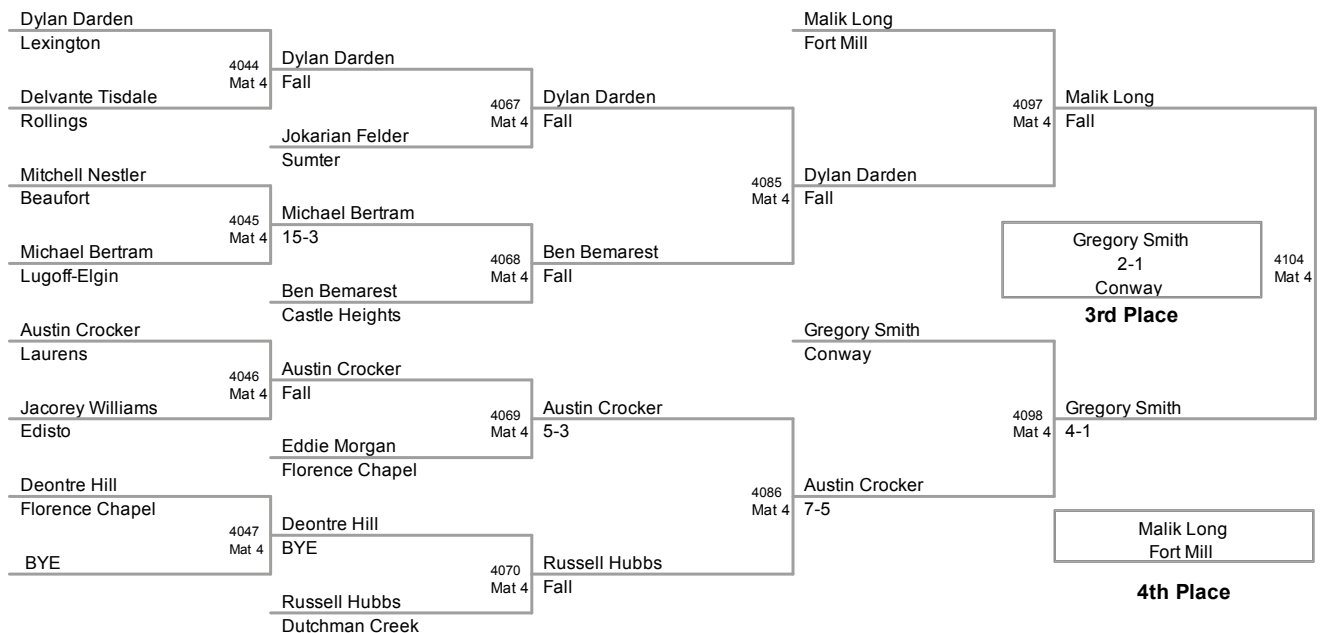

2010 Carolina Invitational
MS (on Mat 4)

142 Lbs