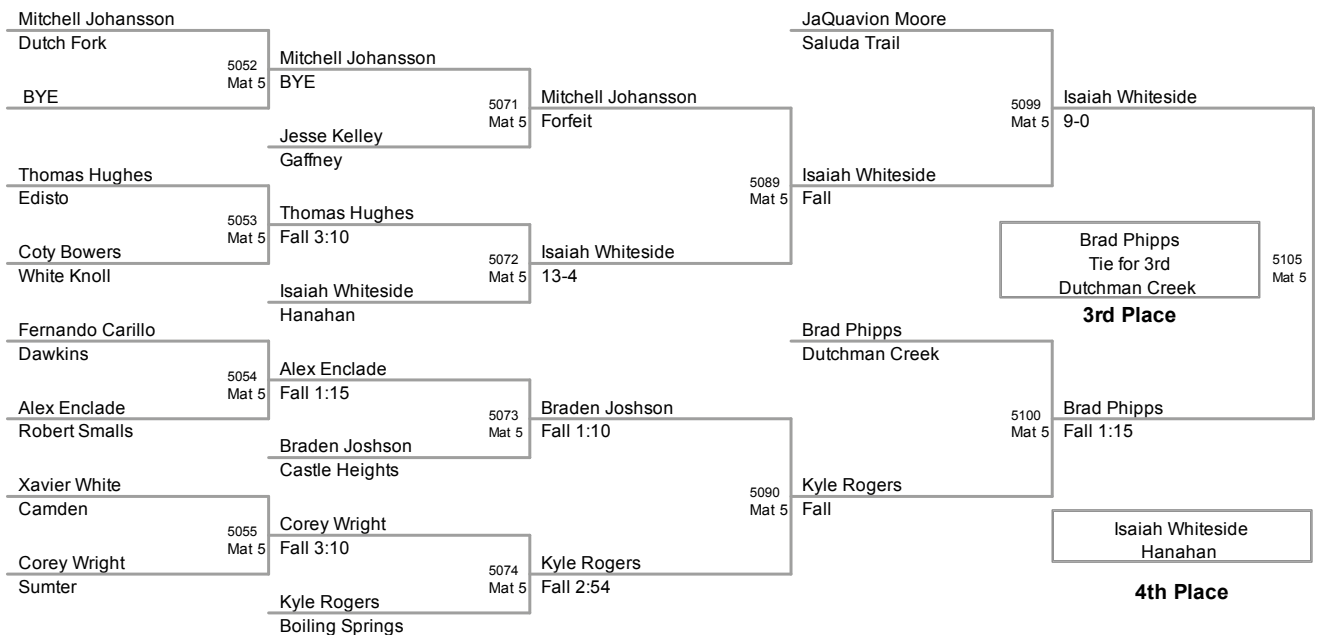

2010 Carolina Invitational
MS (on Mat 5)

187 Lbs