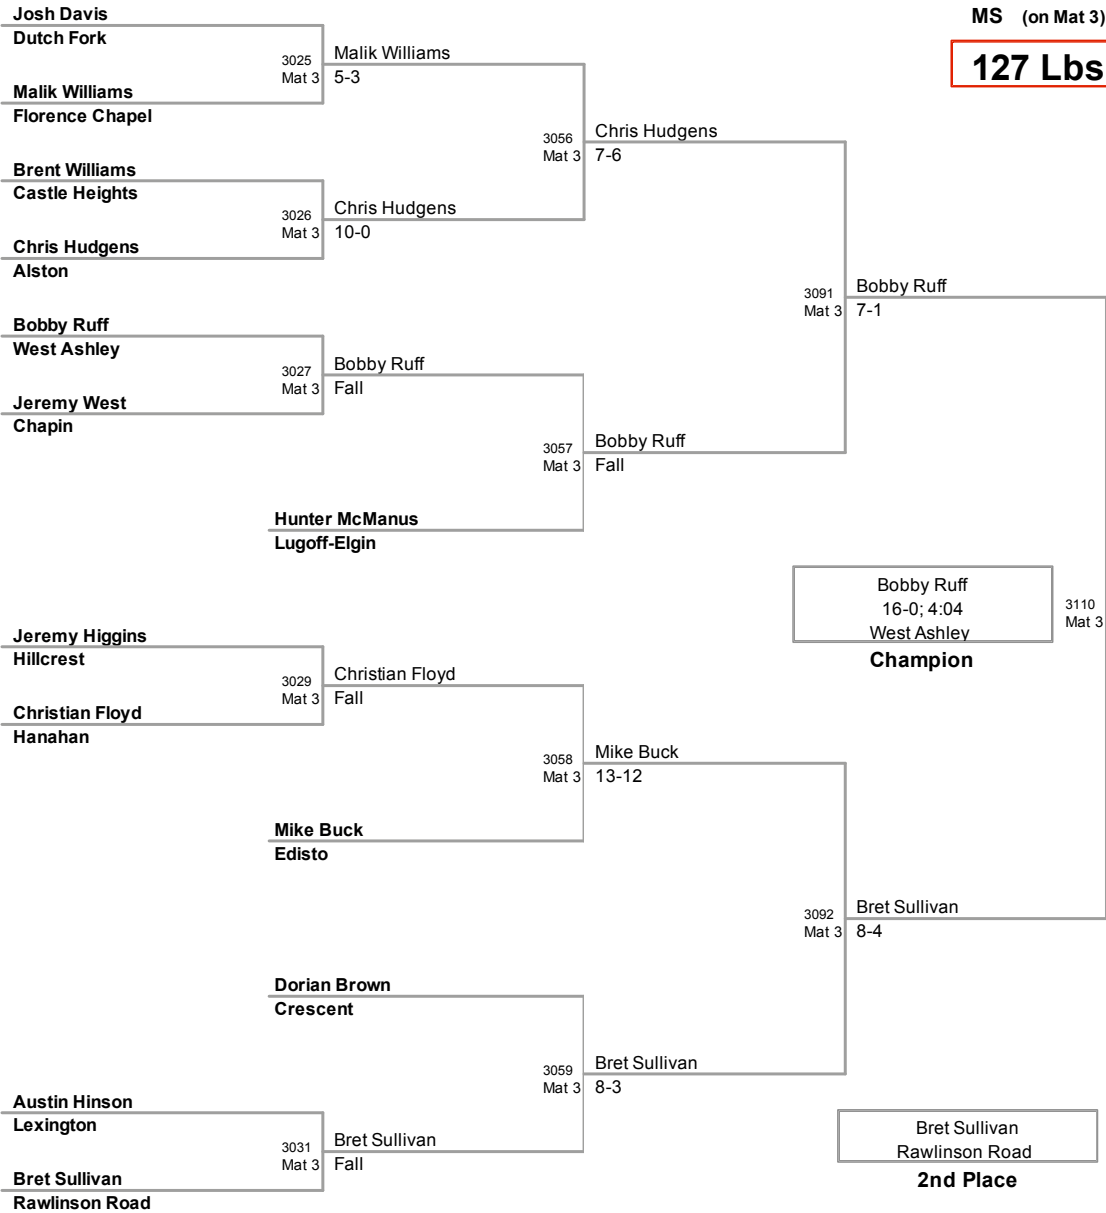

**117 Lbs**

2010 Carolina Invitational  
MS (on Mat 3)

**122 Lbs**

2010 Carolina Invitational  
MS (on Mat 3)

**127 Lbs**

2010 Carolina Invitational  
MS (on Mat 4)

**134 Lbs**

2010 Carolina Invitational  
MS (on Mat 4)