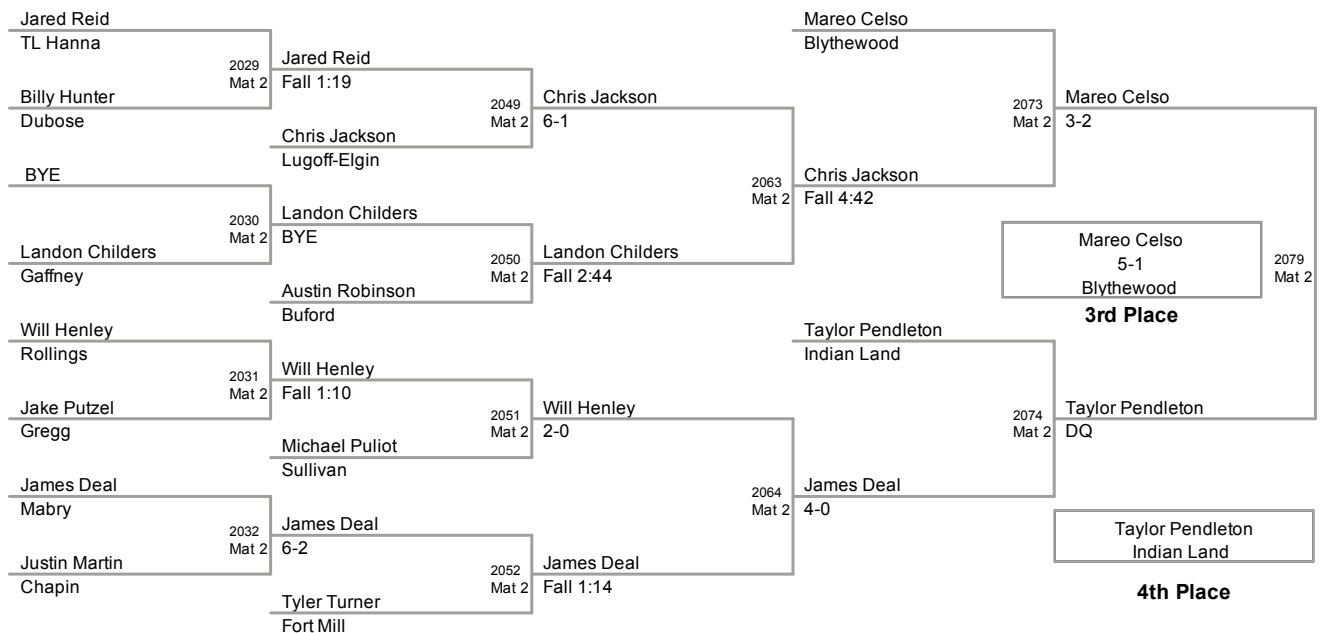

2010 Carolina Invitational
MS (on Mat 2)

97 Lbs