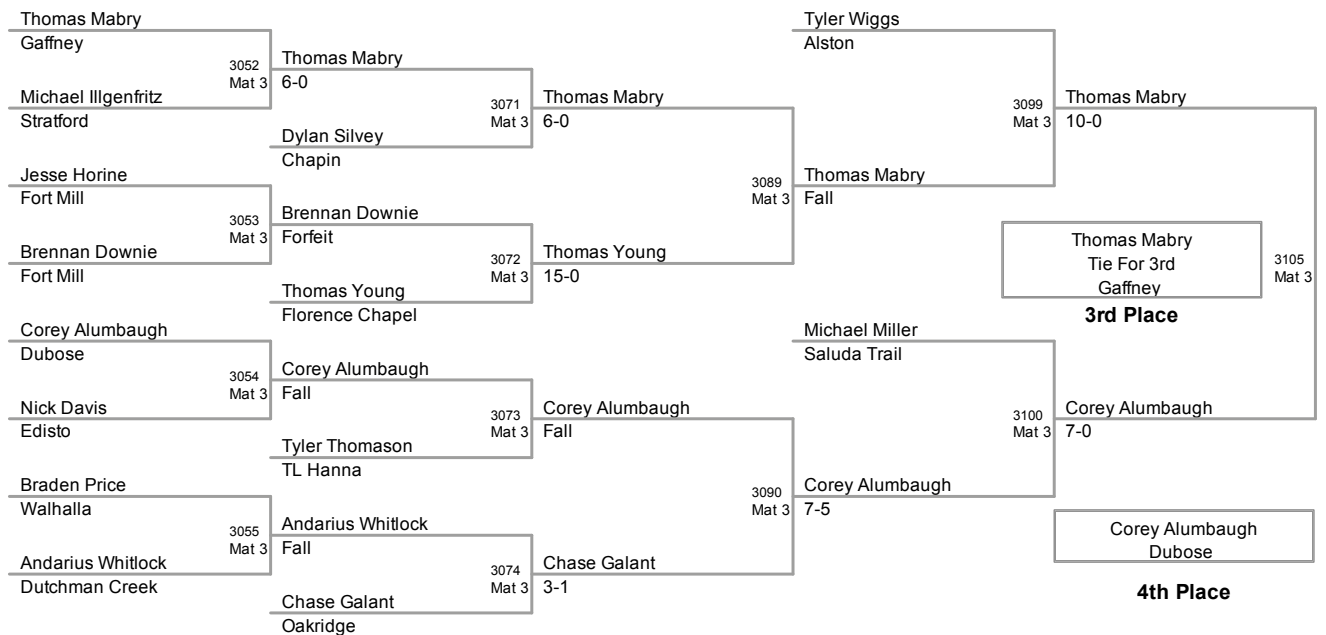

2010 Carolina Invitational
MS (on Mat 3)

122 Lbs