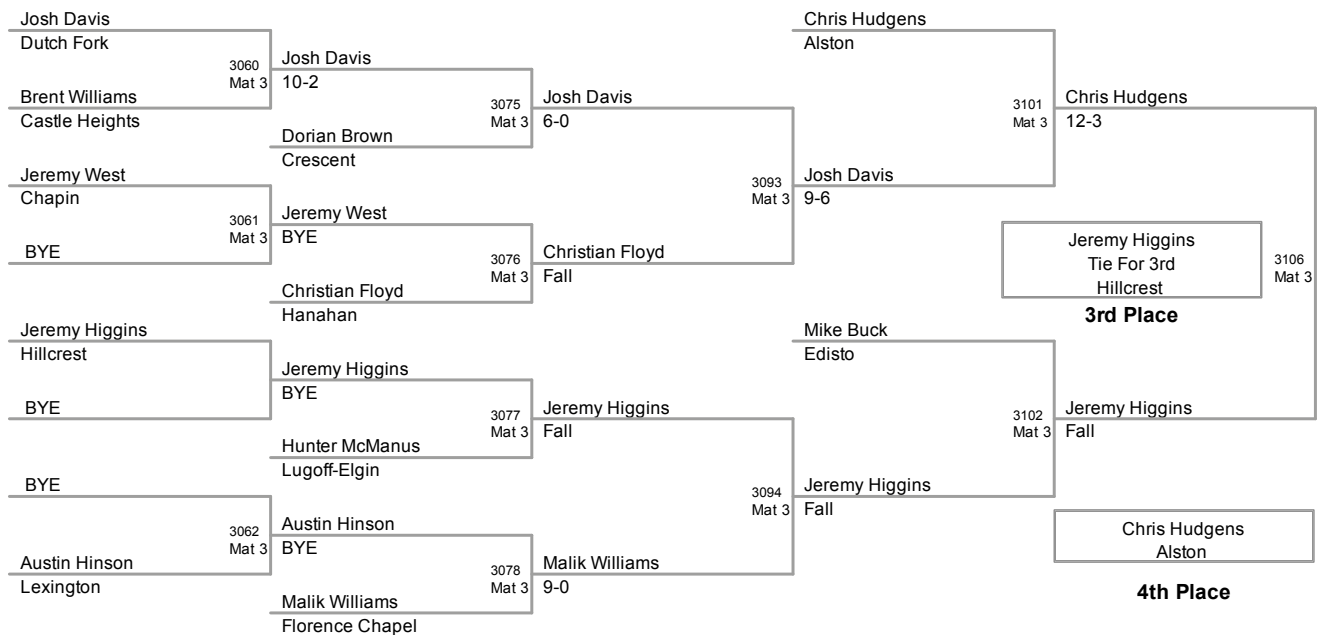

**117 Lbs**

2010 Carolina Invitational  
MS (on Mat 3)

**122 Lbs**

2010 Carolina Invitational  
MS (on Mat 3)

**127 Lbs**

2010 Carolina Invitational  
MS (on Mat 4)

**134 Lbs**

2010 Carolina Invitational  
MS (on Mat 4)