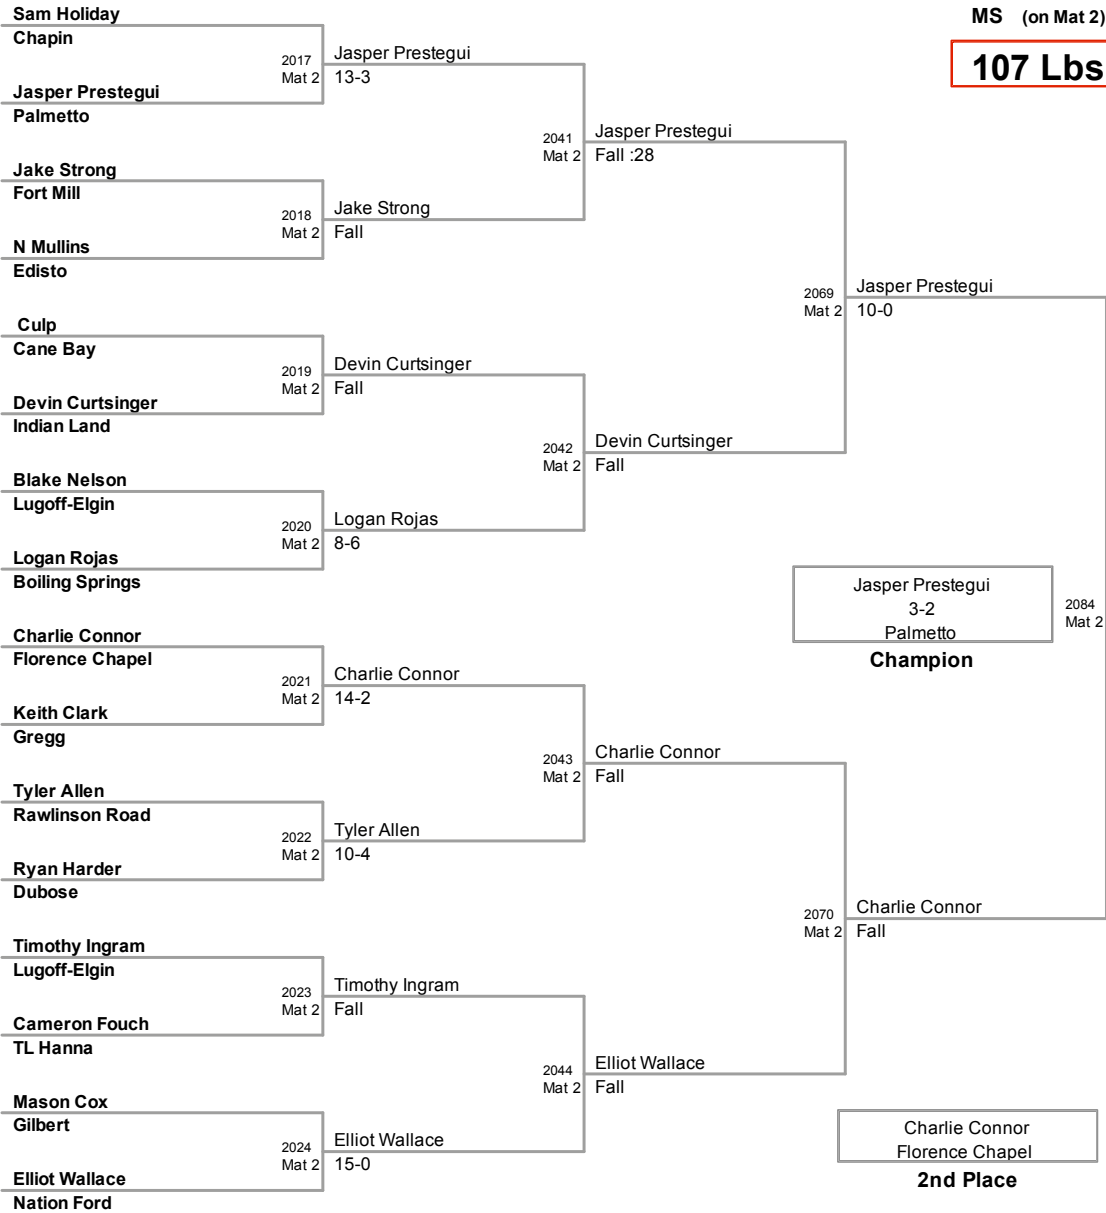

**97 Lbs**

2010 Carolina Invitational  
MS (on Mat 2)

**102 Lbs**

2010 Carolina Invitational  
MS (on Mat 2)

**107 Lbs**

2010 Carolina Invitational  
MS (on Mat 3)

**112 Lbs**

2010 Carolina Invitational  
MS (on Mat 3)