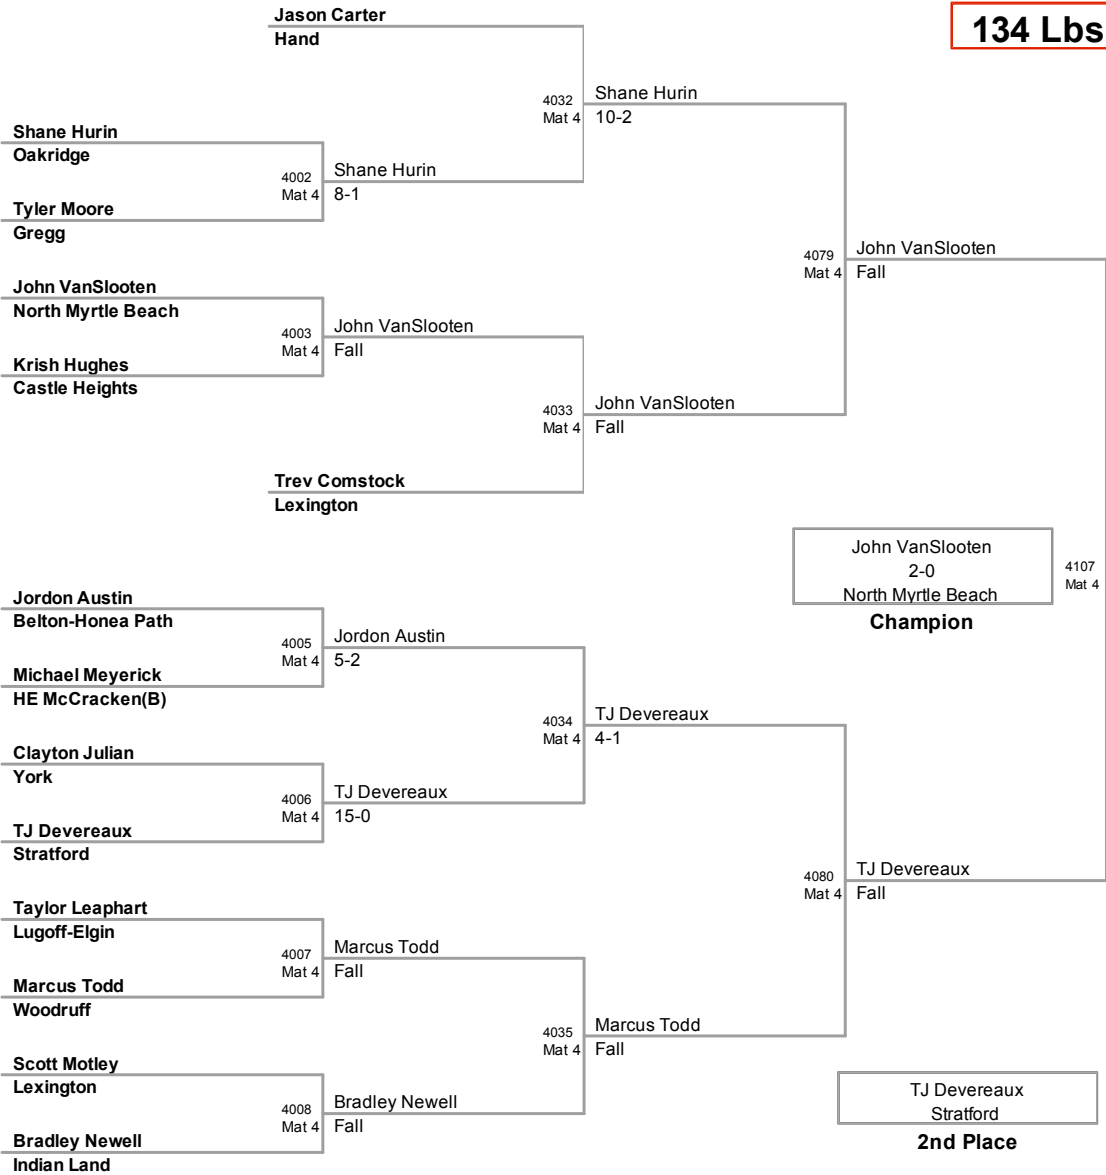

**117 Lbs**

2010 Carolina Invitational  
MS (on Mat 3)

**122 Lbs**

2010 Carolina Invitational  
MS (on Mat 3)

**127 Lbs**

2010 Carolina Invitational  
MS (on Mat 4)

**134 Lbs**

2010 Carolina Invitational  
MS (on Mat 4)