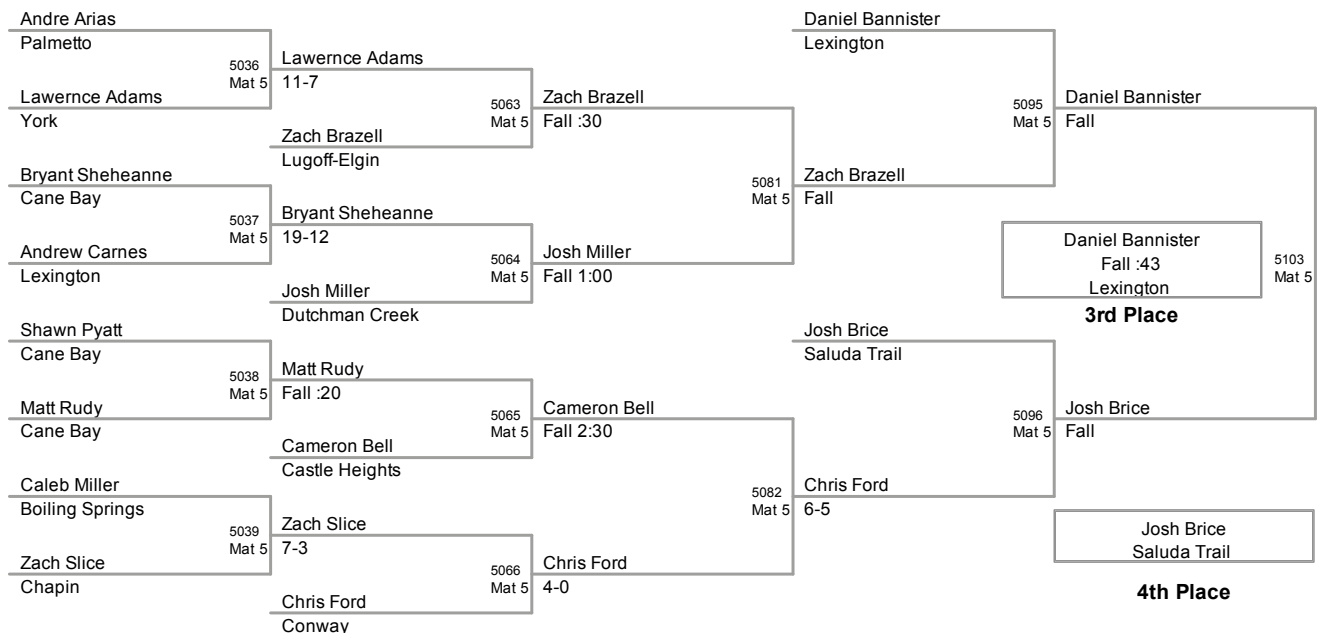

**142 Lbs**

2010 Carolina Invitational  
MS (on Mat 4)

**152 Lbs**

2010 Carolina Invitational  
MS (on Mat 5)

**162 Lbs**

2010 Carolina Invitational  
MS (on Mat 5)

**172 Lbs**

2010 Carolina Invitational  
MS (on Mat 5)