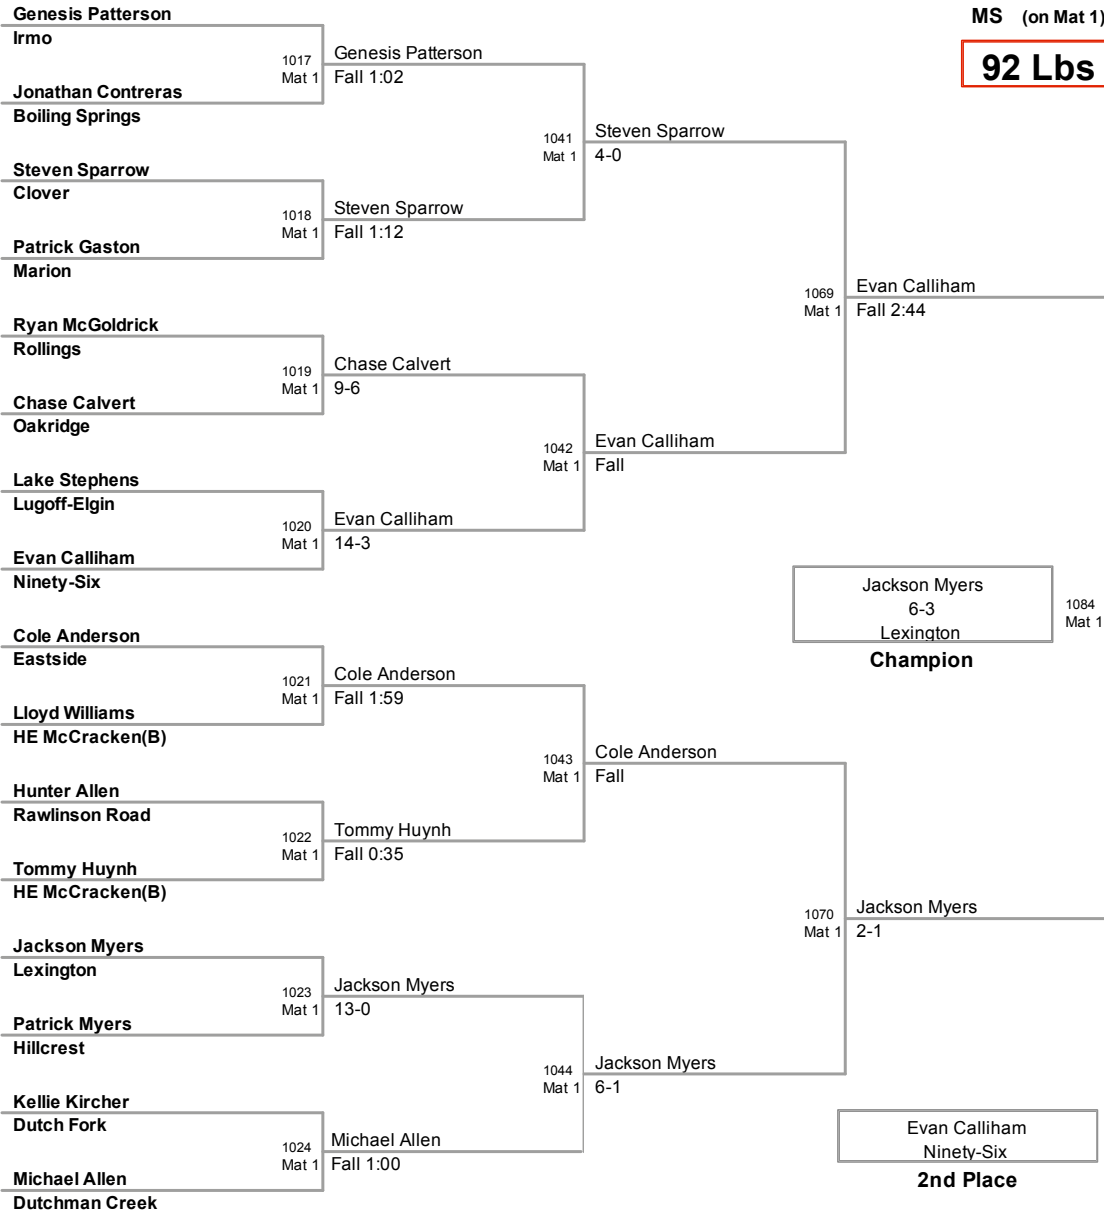

2010 Carolina Invitational  
MS (on Mat 1)

**82 Lbs**

2010 Carolina Invitational

MS (on Mat 1)

**87 Lbs**

2010 Carolina Invitational  
MS (on Mat 1)

**92 Lbs**

2010 Carolina Invitational  
MS (on Mat 2)