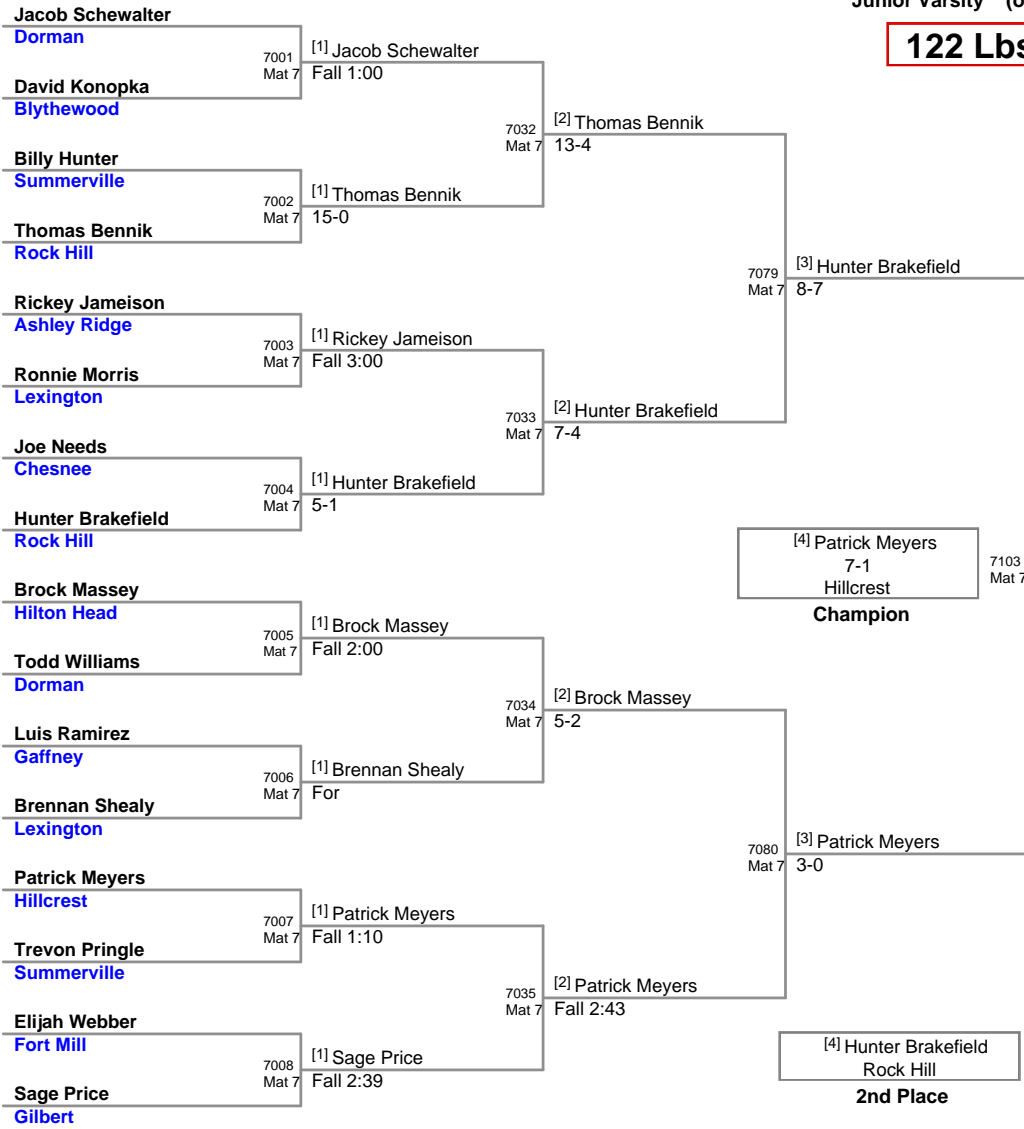

2012 Carolina Invitational
Junior Varsity (on Mat 7)

122 Lbs