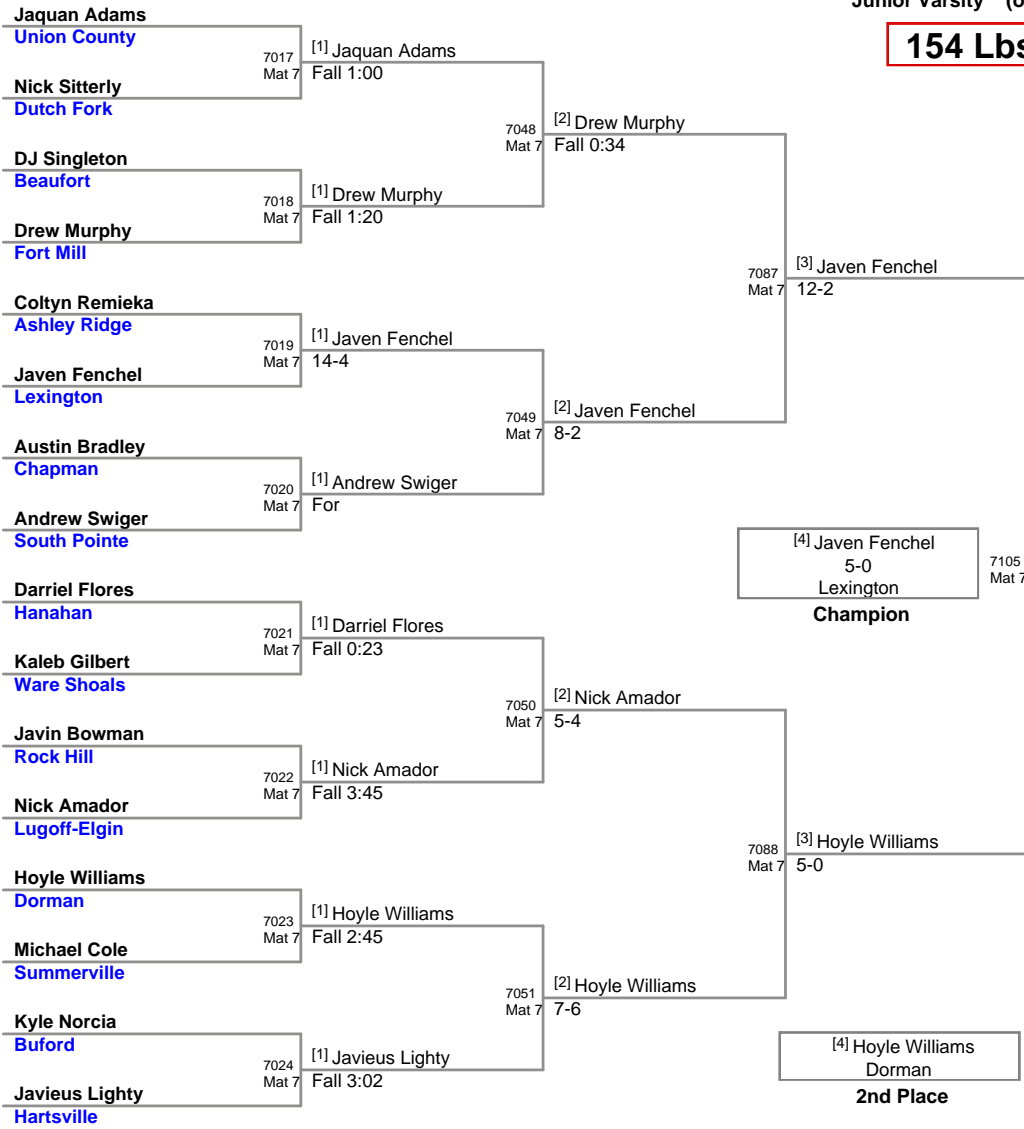

2012 Carolina Invitational
Junior Varsity (on Mat 7)

154 Lbs