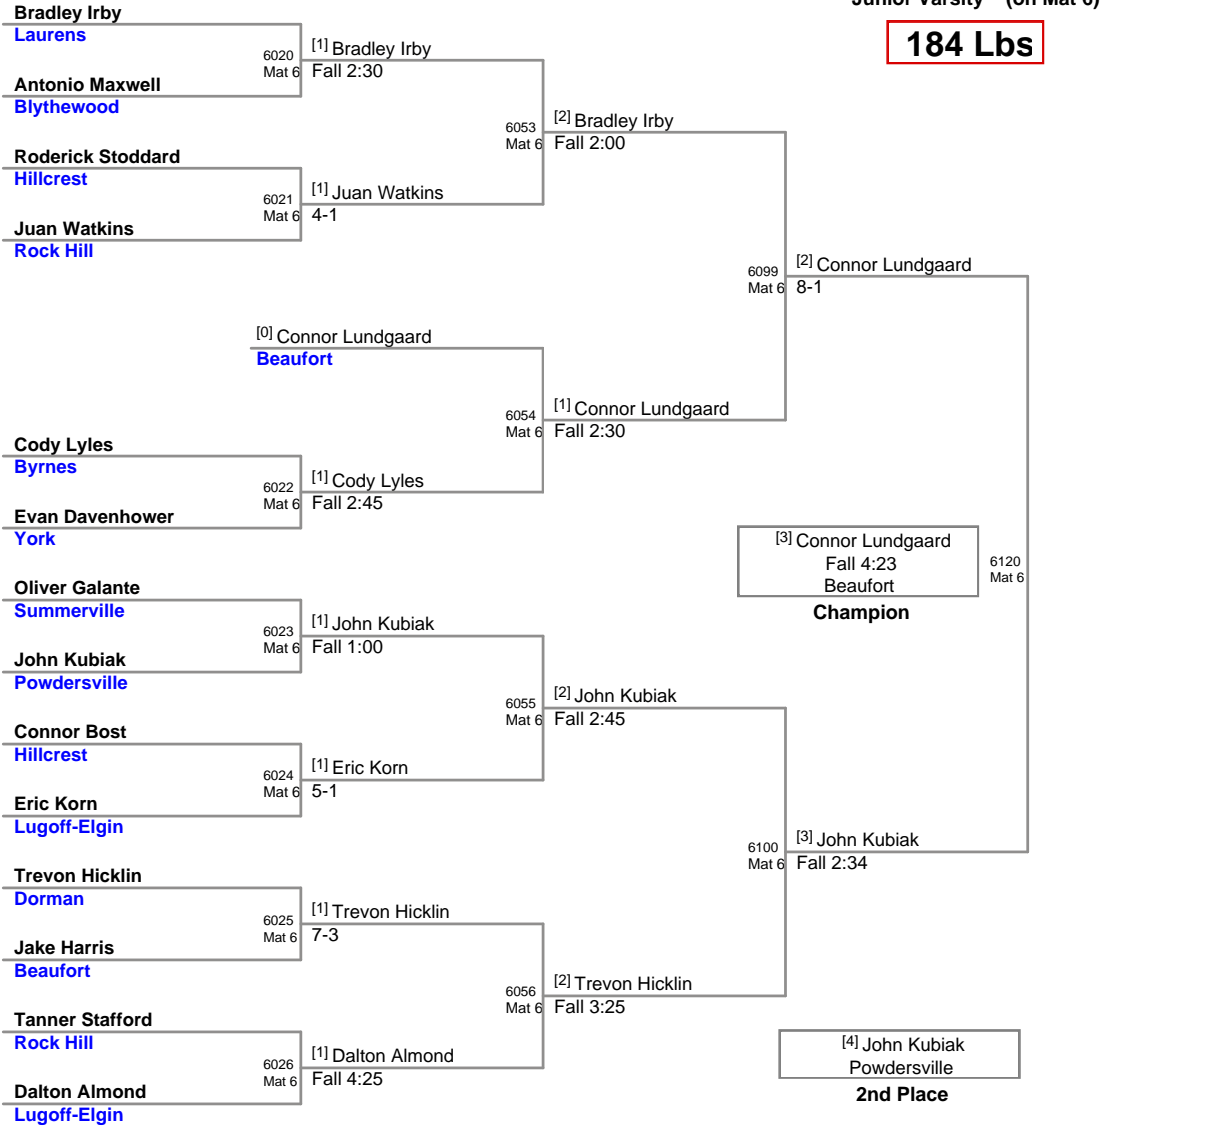

2012 Carolina Invitational
Junior Varsity (on Mat 6)

184 Lbs