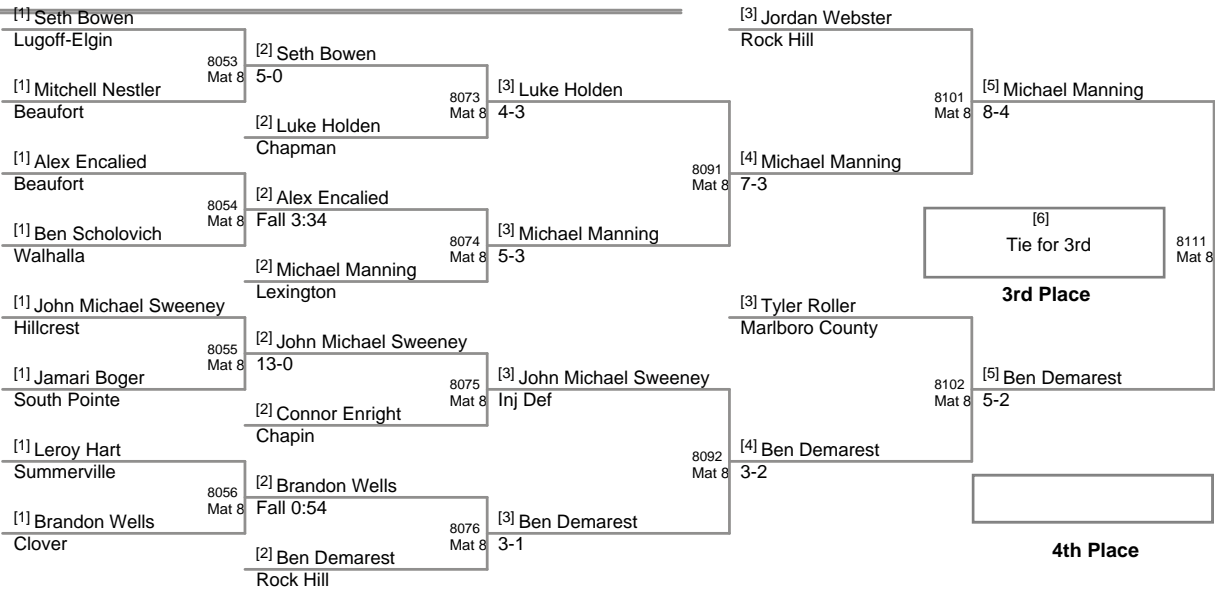

2012 Carolina Invitational  
Junior Varsity (on Mat 7)

**154 Lbs**

2012 Carolina Invitational  
Junior Varsity (on Mat 8)

**162 Lbs**

2012 Carolina Invitational  
Junior Varsity (on Mat 8)

**172 Lbs**

2012 Carolina Invitational  
Junior Varsity (on Mat 6)