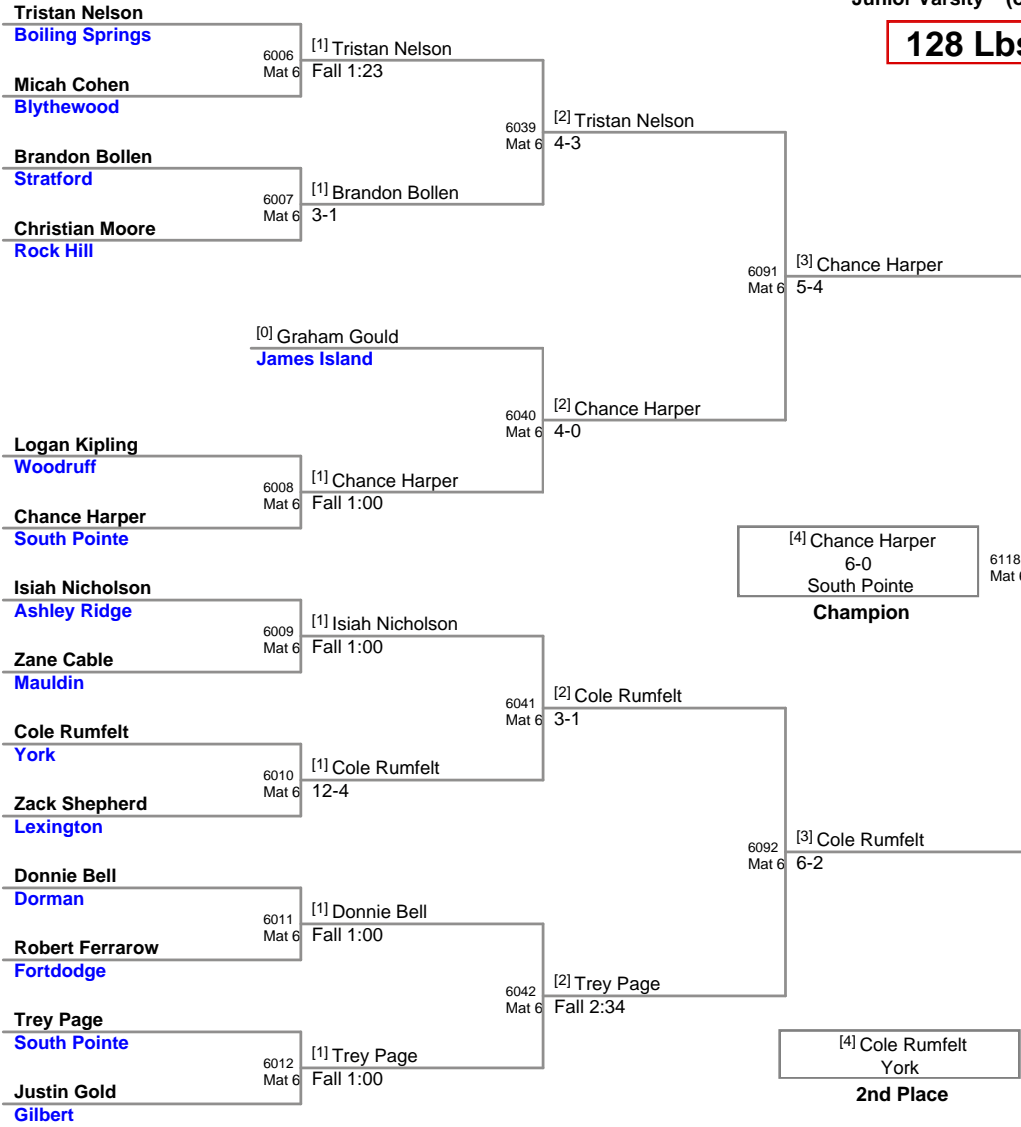

2012 Carolina Invitational
Junior Varsity (on Mat 6)

128 Lbs