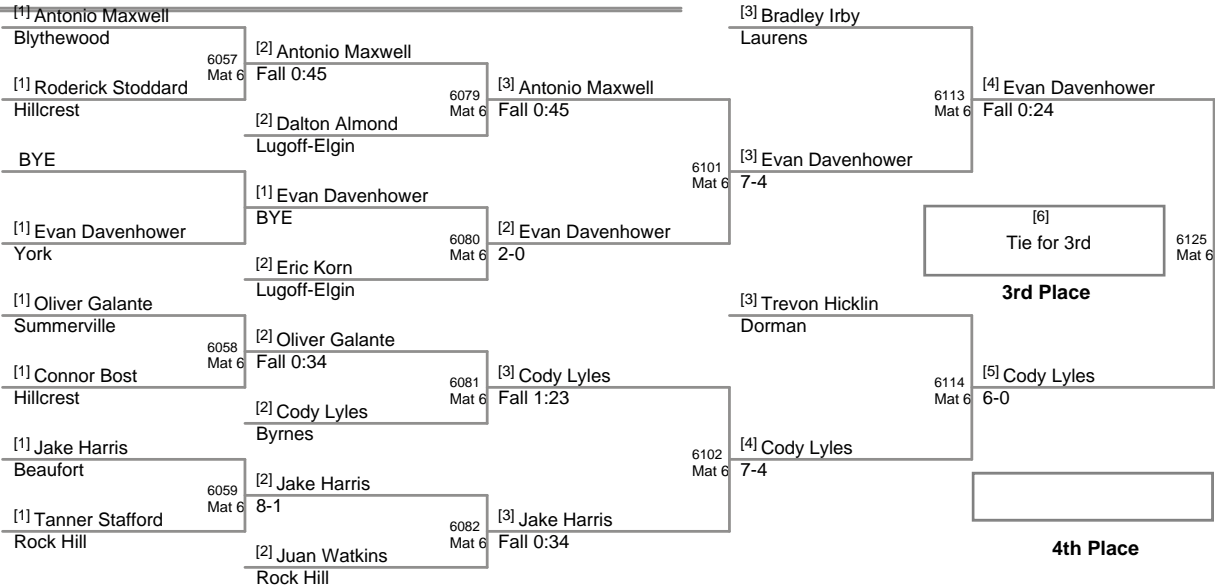

2012 Carolina Invitational
Junior Varsity (on Mat 6)

184 Lbs