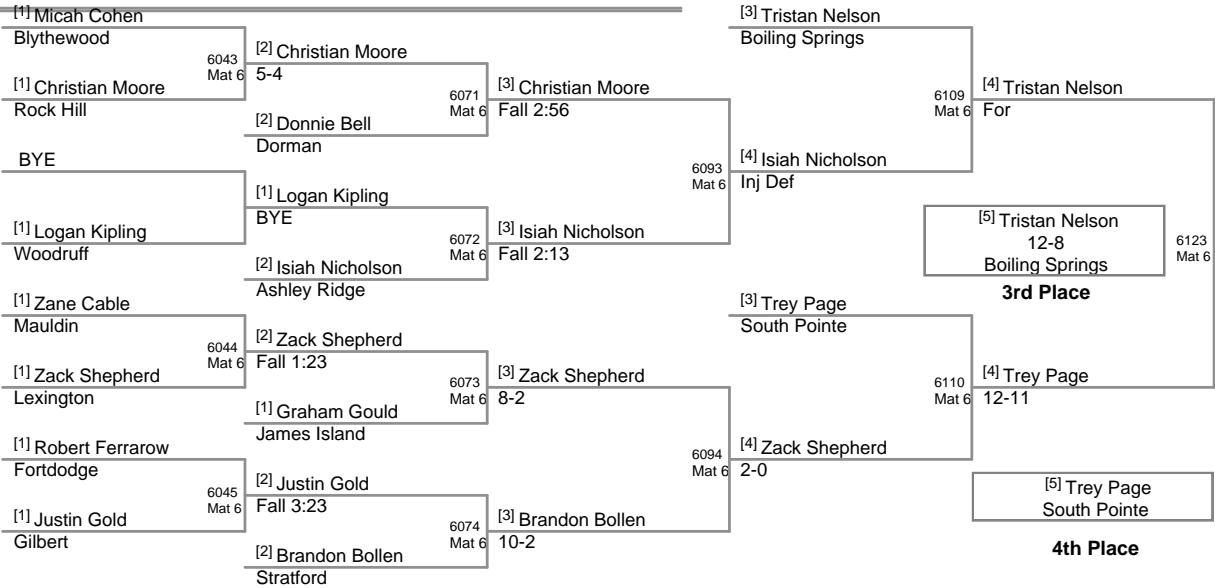

2012 Carolina Invitational
Junior Varsity (on Mat 6)

128 Lbs