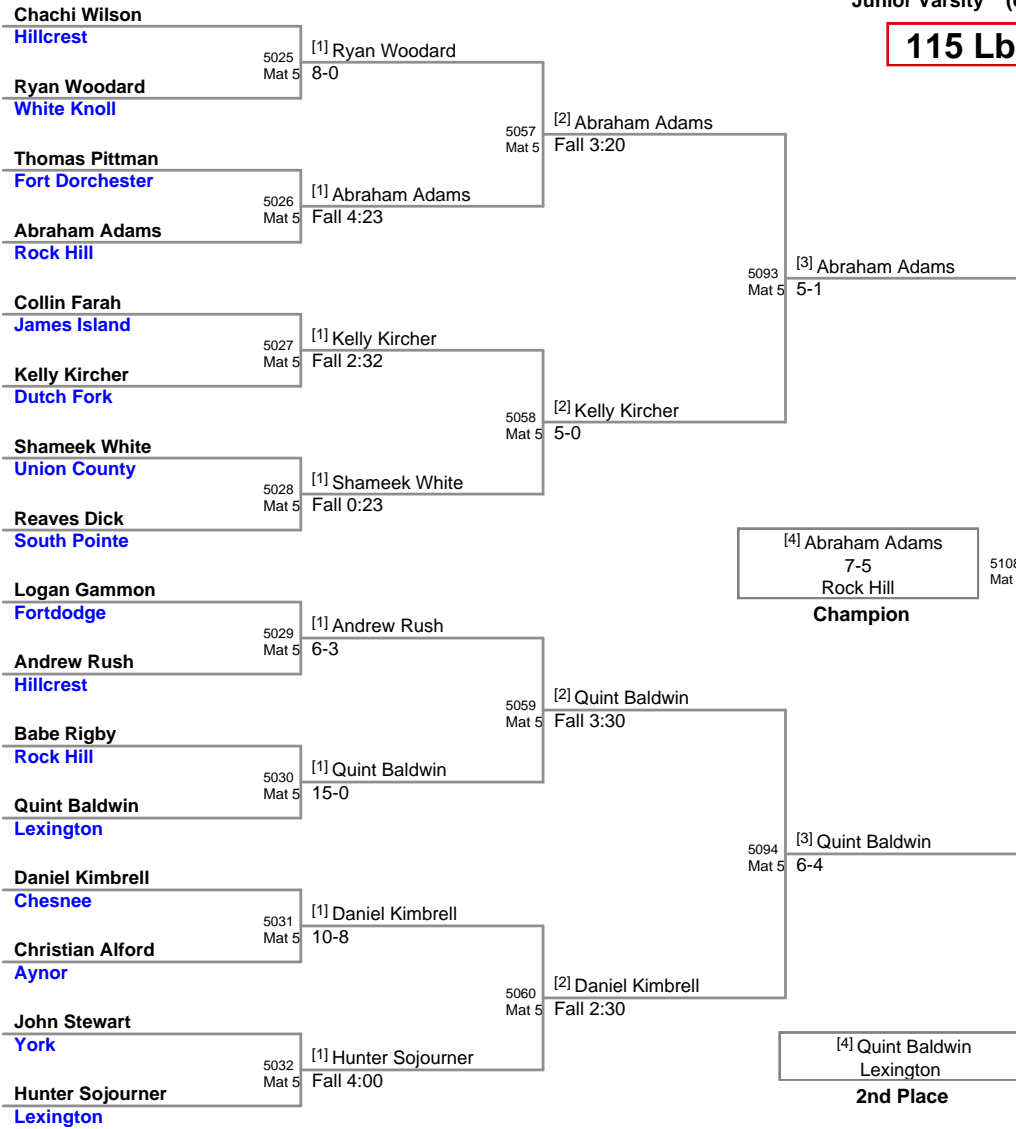

2012 Carolina Invitational
Junior Varsity (on Mat 5)

115 Lbs