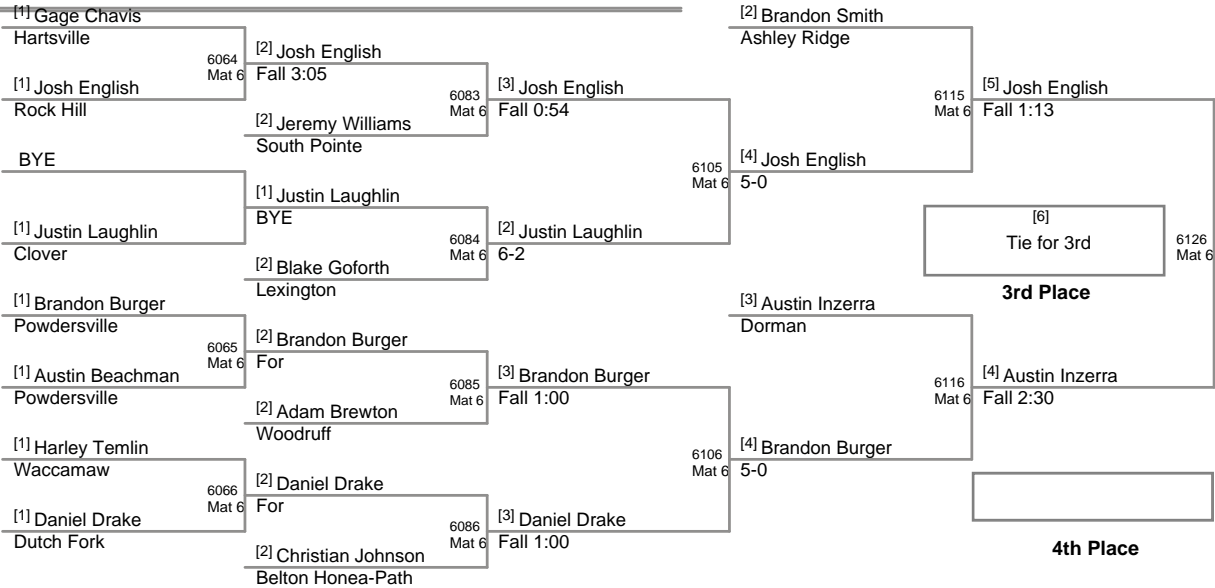

2012 Carolina Invitational
Junior Varsity (on Mat 6)

197 Lbs