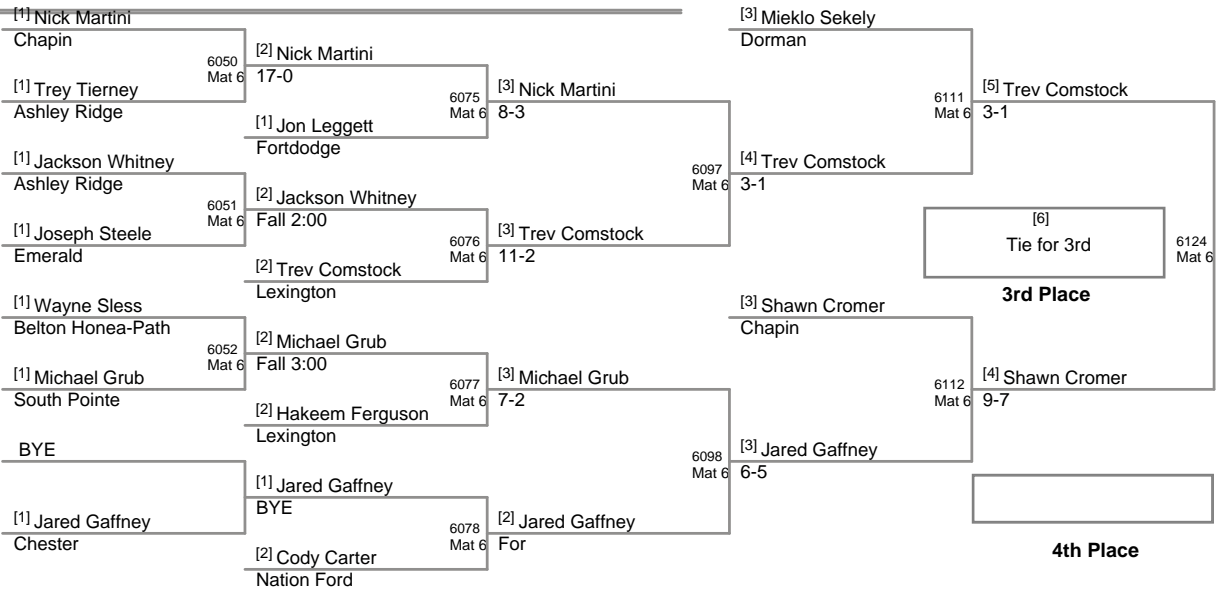

**128 Lbs**

2012 Carolina Invitational  
Junior Varsity (on Mat 7)

**134 Lbs**

2012 Carolina Invitational  
Junior Varsity (on Mat 8)

**140 Lbs**

2012 Carolina Invitational  
Junior Varsity (on Mat 6)

**147 Lbs**