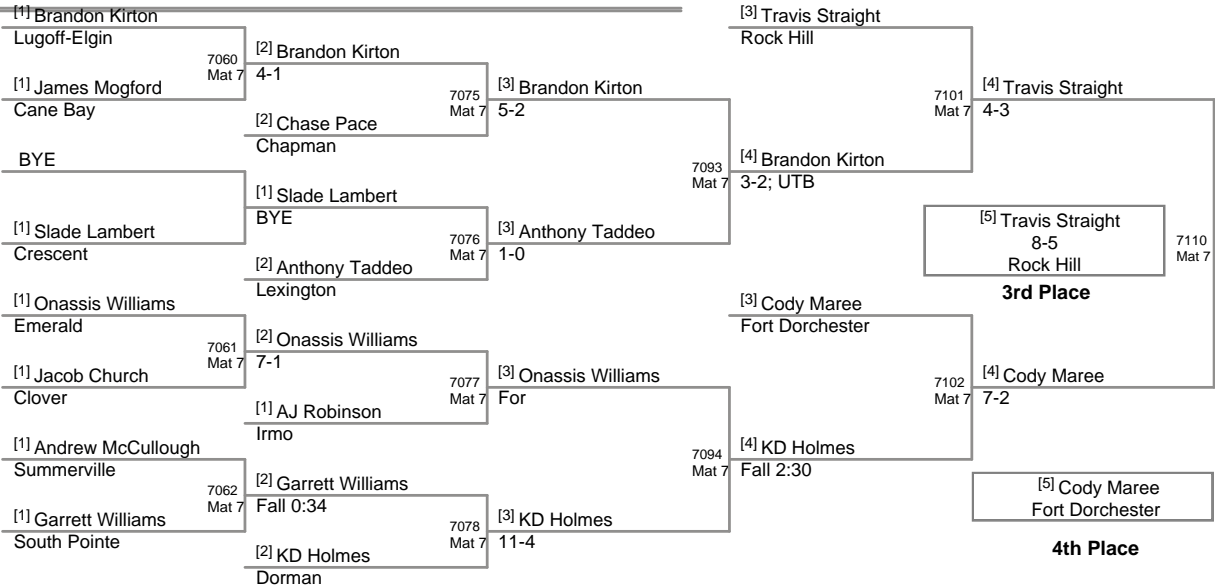

**184 Lbs**

2012 Carolina Invitational  
Junior Varsity (on Mat 6)

**197 Lbs**

2012 Carolina Invitational  
Junior Varsity (on Mat 7)

**222 Lbs**

2012 Carolina Invitational  
Junior Varsity (on Mat 8)

**287 Lbs**