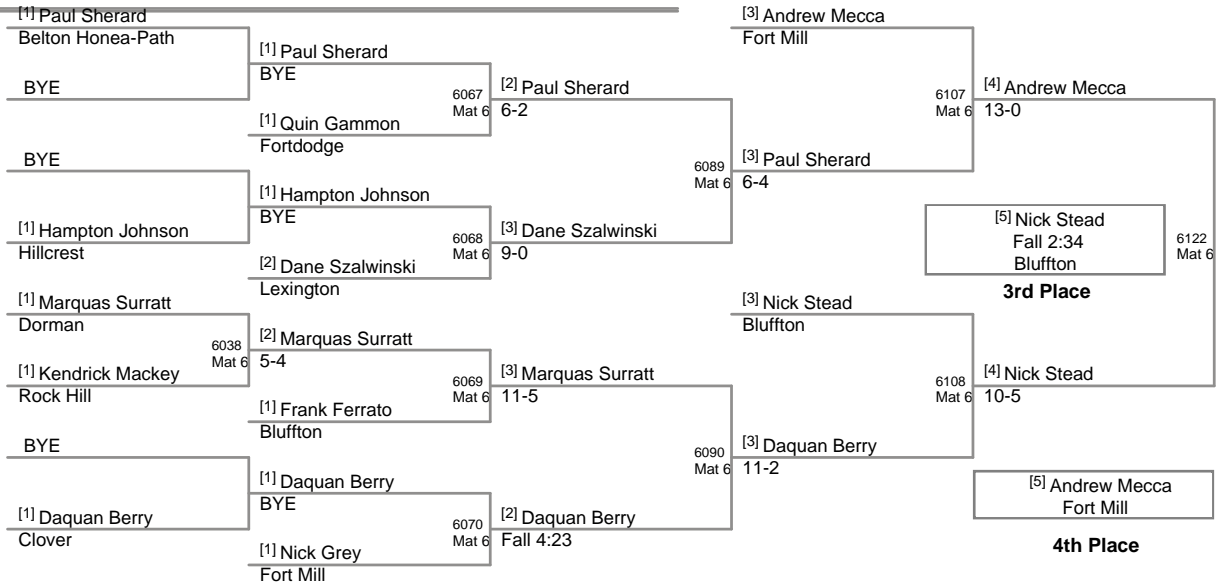

Plc	Points	Team	CH	CONS
47	0	Gaffney	-	-
47	0	Mauldin	-	-
47	0	Northwestern	-	-
47	0	Waccamaw	-	-
47	0	Walhalla	-	-
47	0	Ware Shoals	-	-

MOW Junior Varsity Division - Javen Fenchel, Lexington - 154 lbs. Champion

2012 Carolina Invitational
Junior Varsity (on Mat 6)

108 Lbs