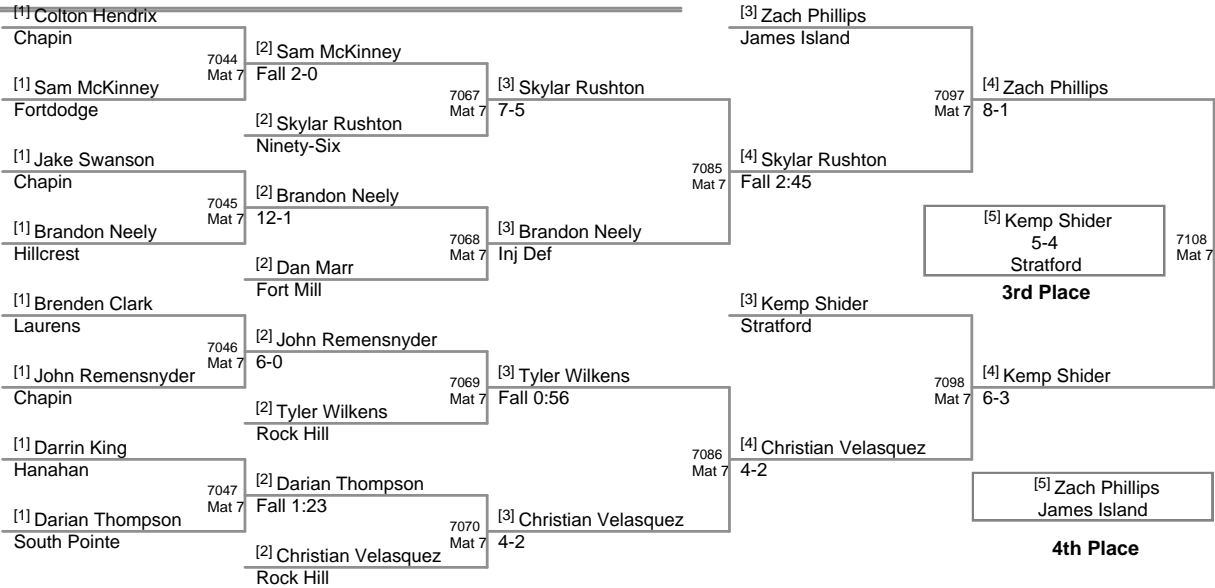

2012 Carolina Invitational
Junior Varsity (on Mat 7)

134 Lbs