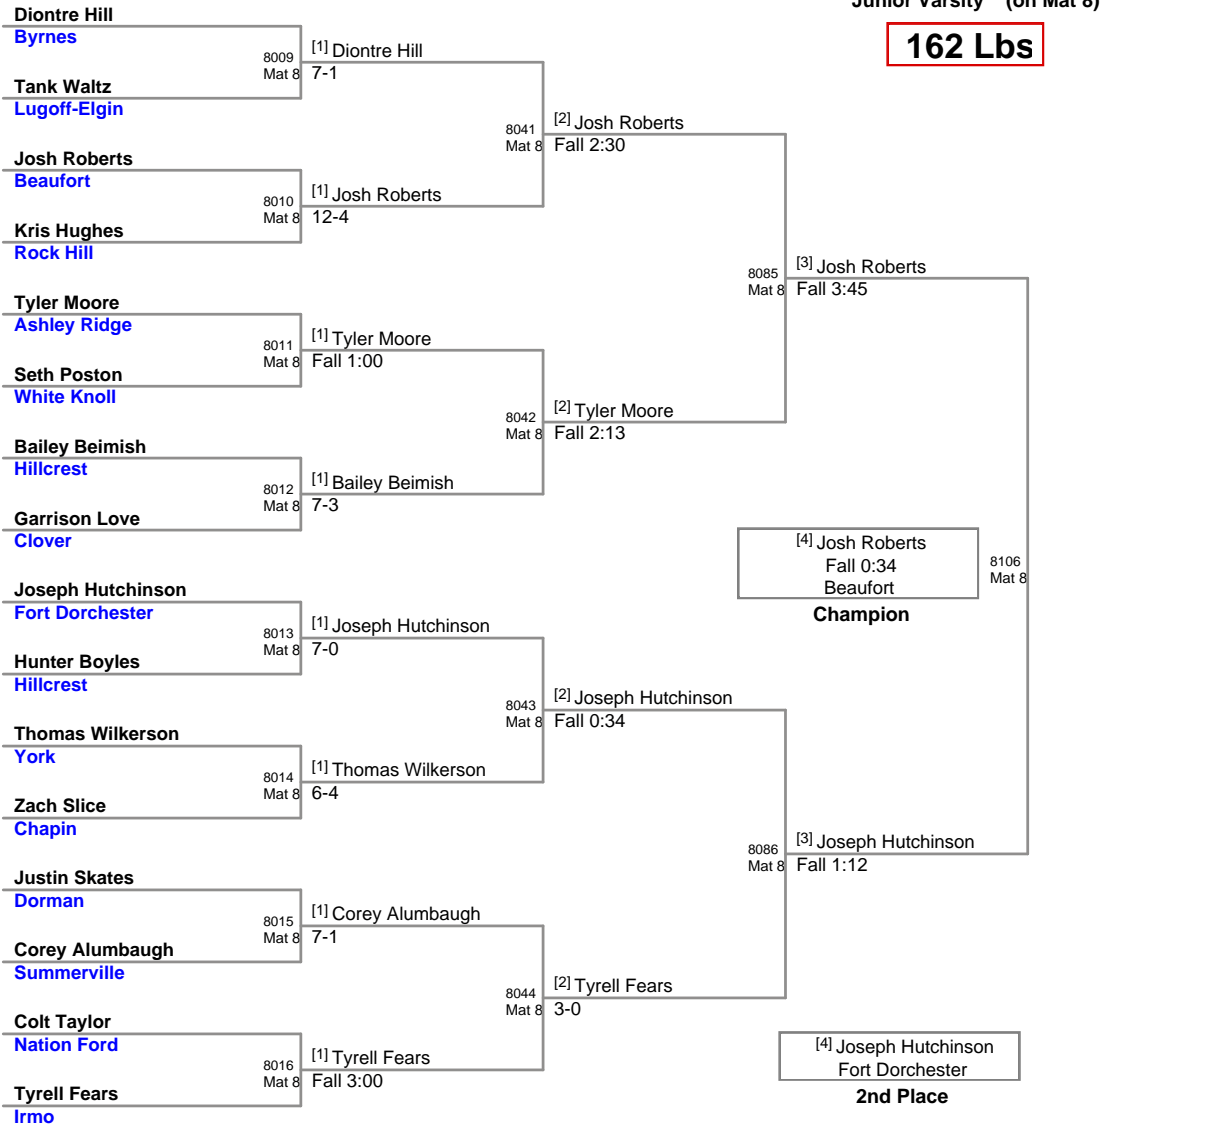

2012 Carolina Invitational
Junior Varsity (on Mat 8)

162 Lbs