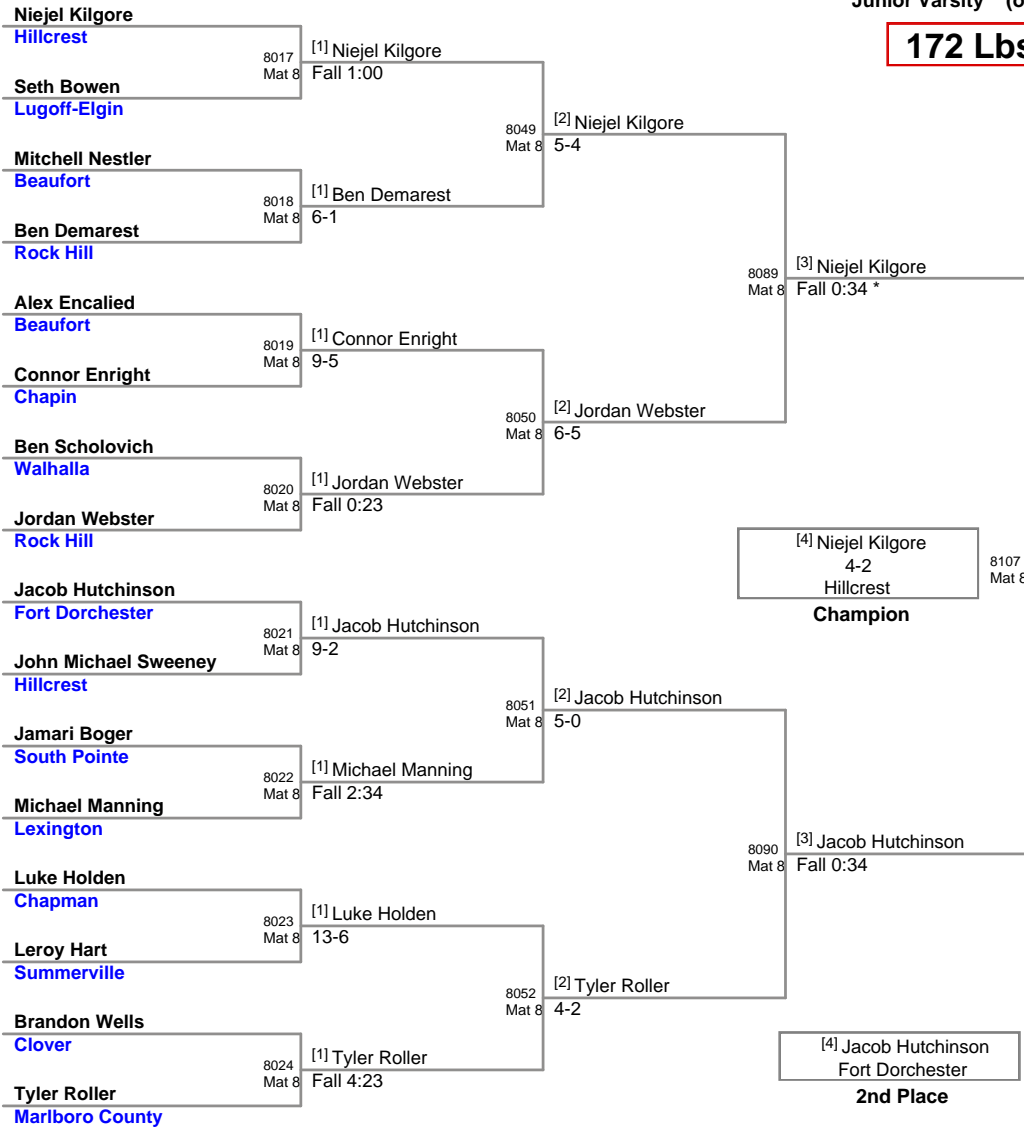

2012 Carolina Invitational  
Junior Varsity (on Mat 7)

**154 Lbs**

2012 Carolina Invitational  
Junior Varsity (on Mat 8)

**162 Lbs**

2012 Carolina Invitational  
Junior Varsity (on Mat 8)

**172 Lbs**

2012 Carolina Invitational  
Junior Varsity (on Mat 6)