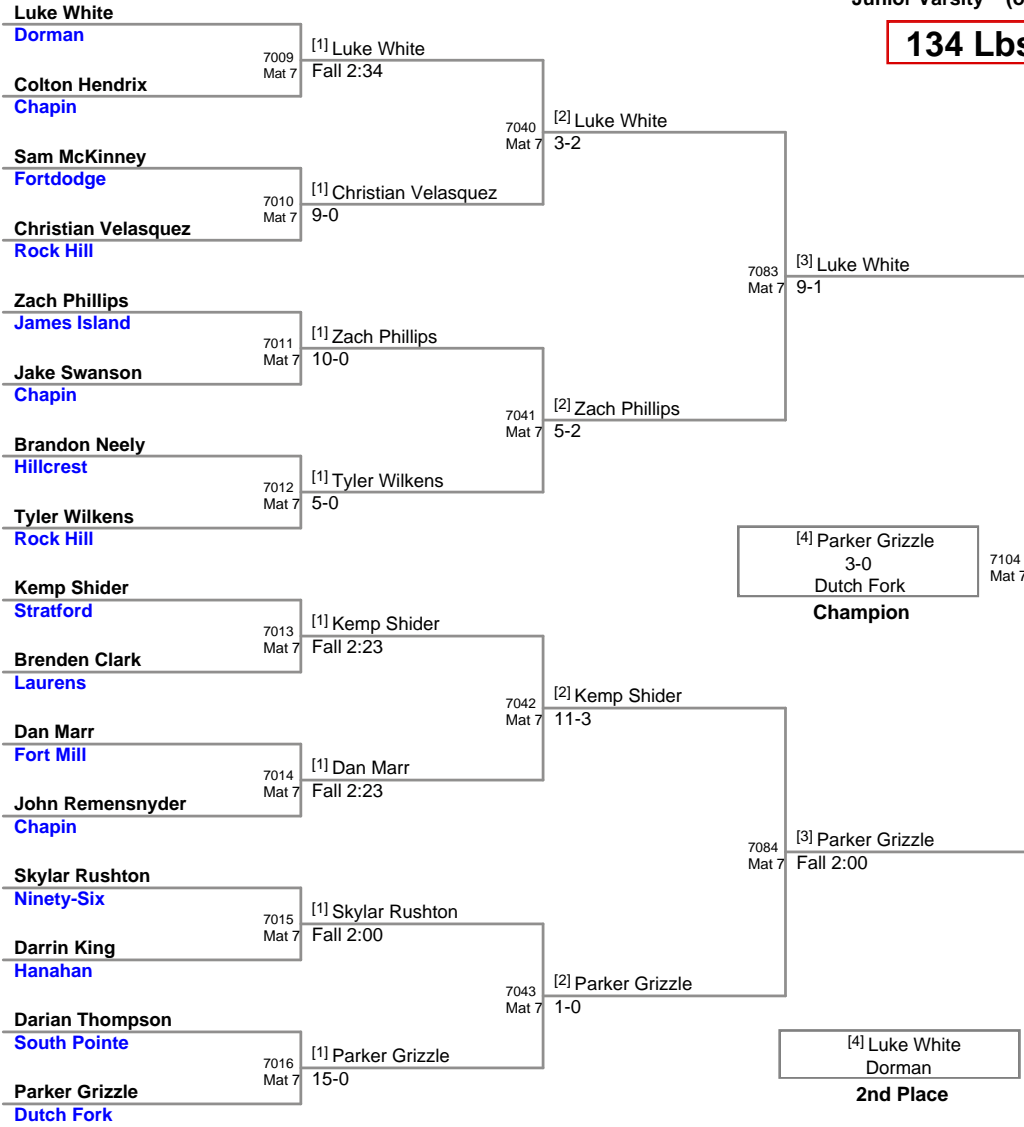

2012 Carolina Invitational
Junior Varsity (on Mat 7)

134 Lbs