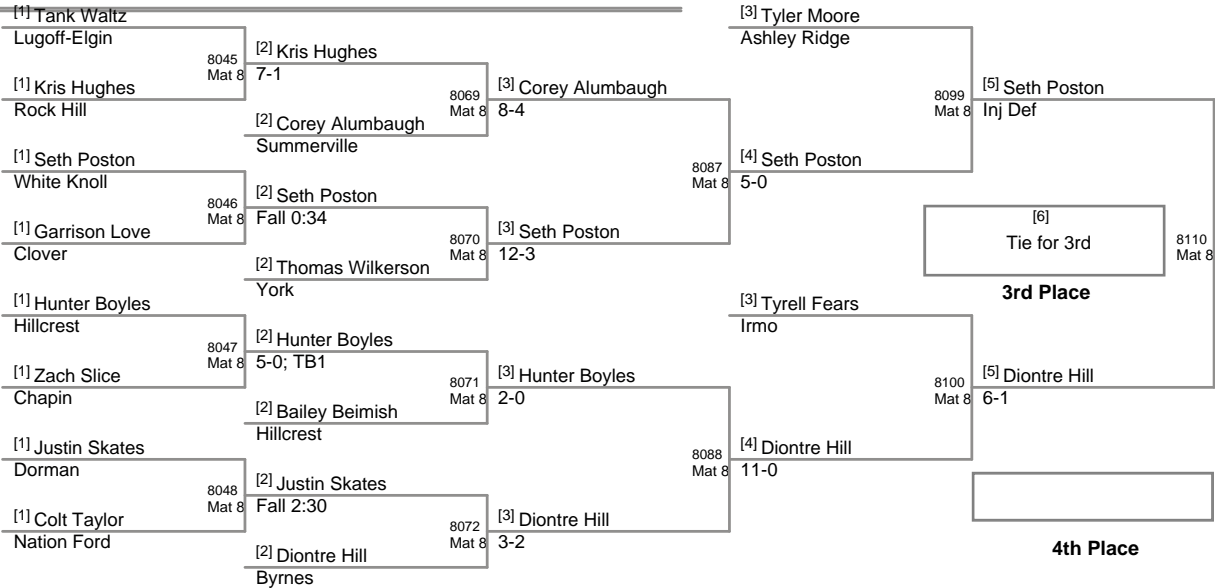

2012 Carolina Invitational
Junior Varsity (on Mat 8)

162 Lbs