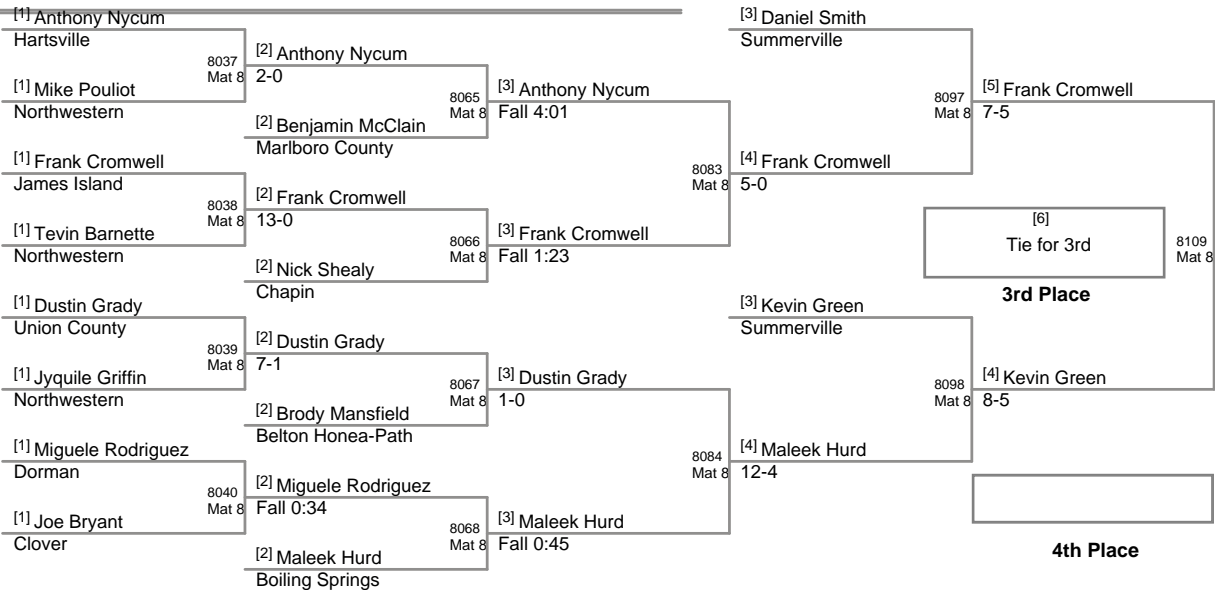

**128 Lbs**

2012 Carolina Invitational  
Junior Varsity (on Mat 7)

**134 Lbs**

2012 Carolina Invitational  
Junior Varsity (on Mat 8)

**140 Lbs**

2012 Carolina Invitational  
Junior Varsity (on Mat 6)

**147 Lbs**