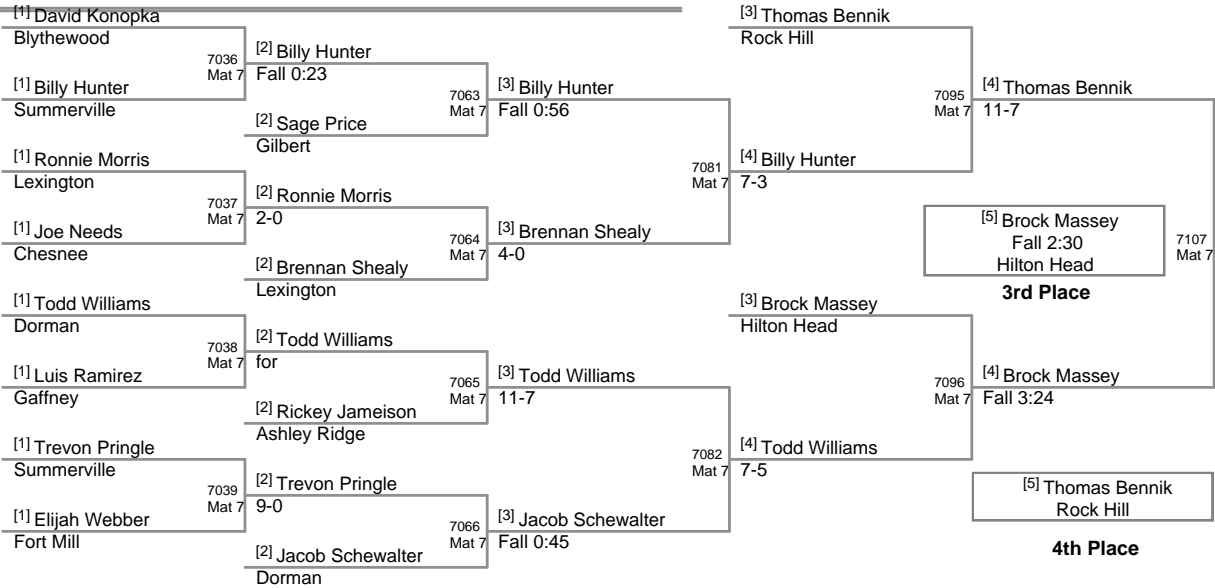

2012 Carolina Invitational
Junior Varsity (on Mat 7)

122 Lbs