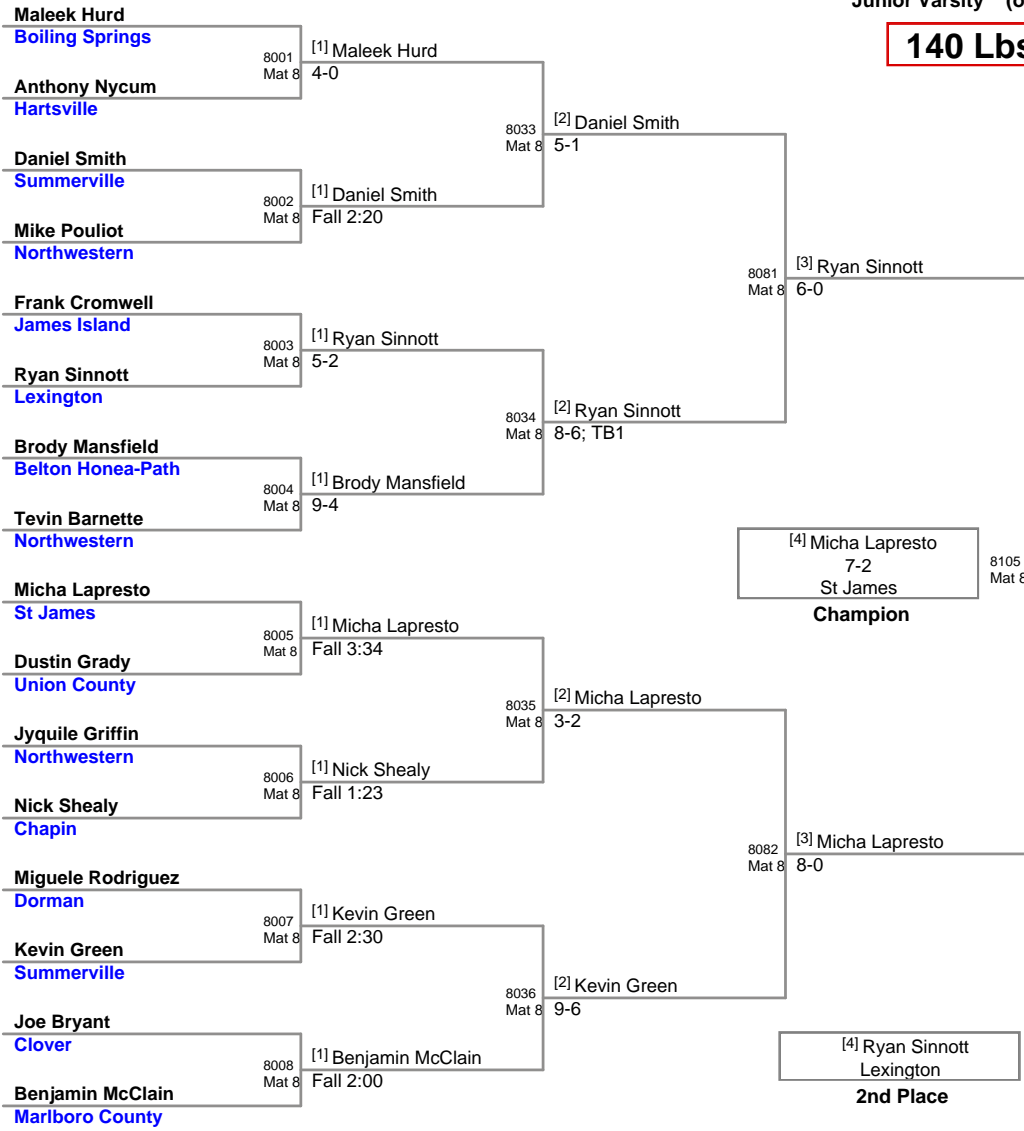

**128 Lbs**

2012 Carolina Invitational  
Junior Varsity (on Mat 7)

**134 Lbs**

2012 Carolina Invitational  
Junior Varsity (on Mat 8)

**140 Lbs**

2012 Carolina Invitational  
Junior Varsity (on Mat 6)

**147 Lbs**