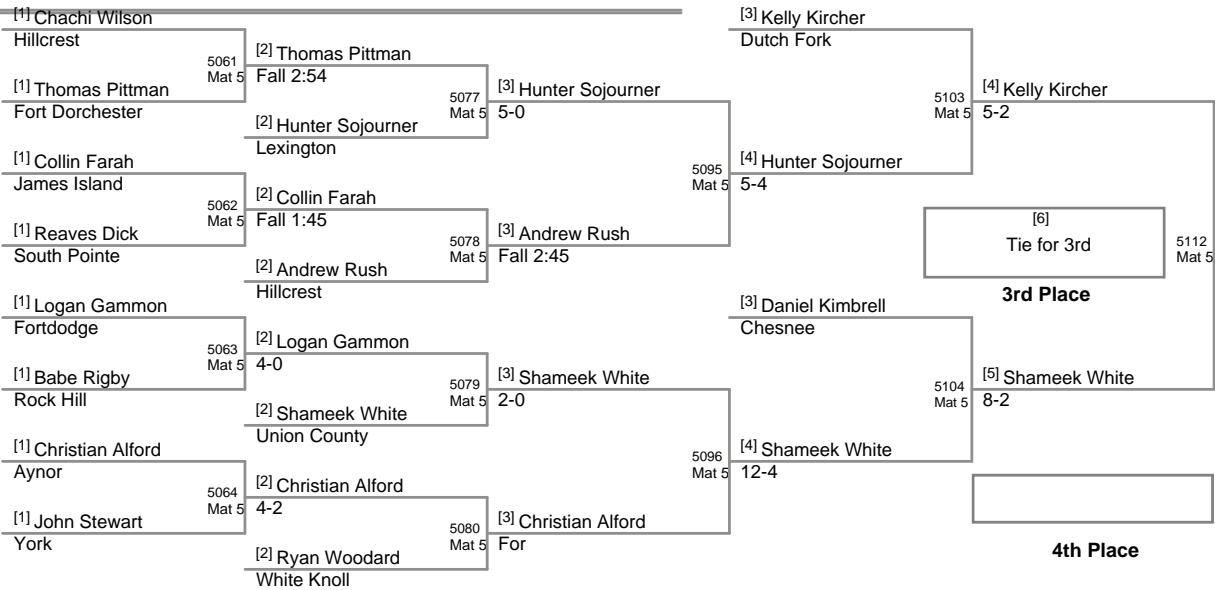

2012 Carolina Invitational
Junior Varsity (on Mat 5)

115 Lbs