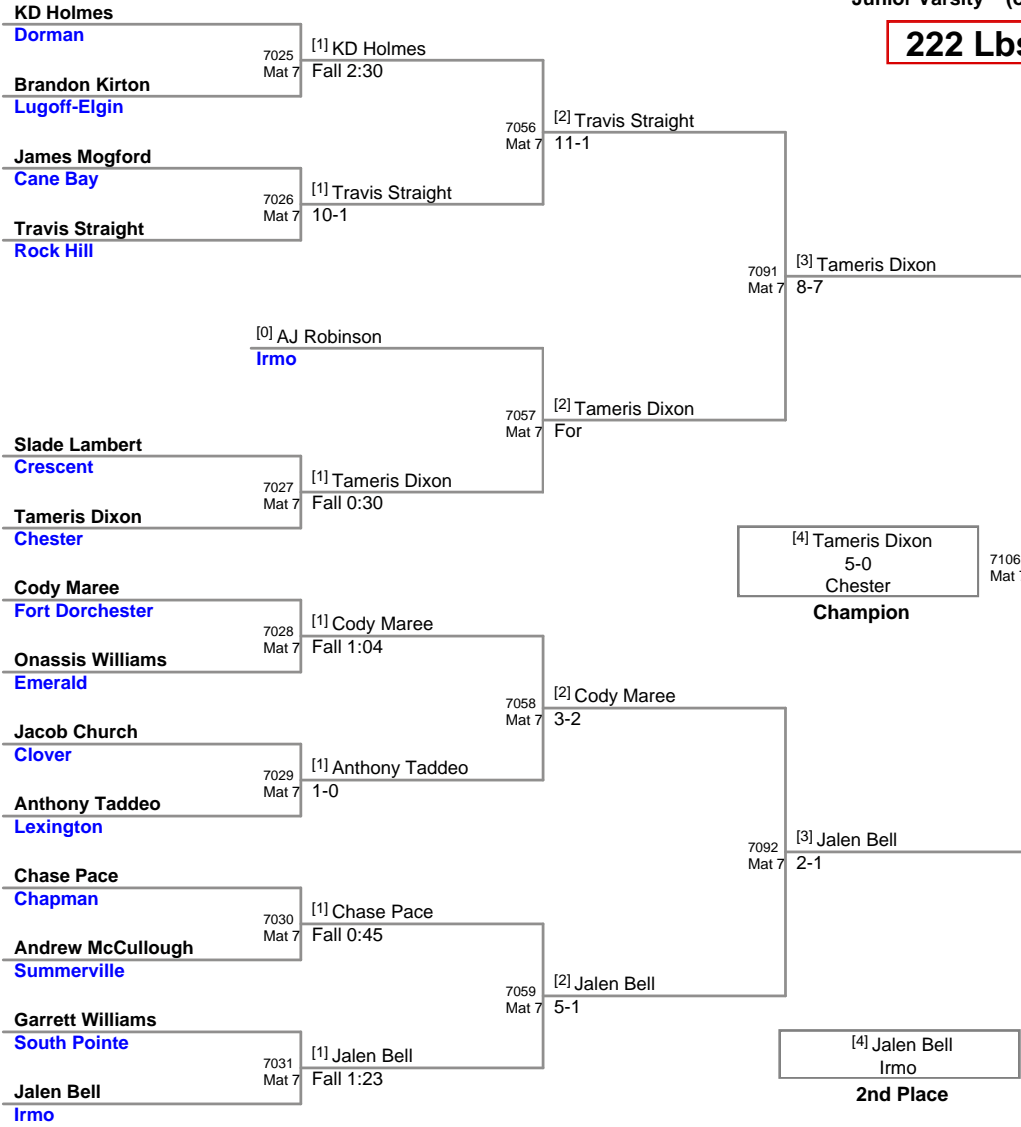

**184 Lbs**

2012 Carolina Invitational  
Junior Varsity (on Mat 6)

**197 Lbs**

2012 Carolina Invitational  
Junior Varsity (on Mat 7)

**222 Lbs**

2012 Carolina Invitational  
Junior Varsity (on Mat 8)

**287 Lbs**