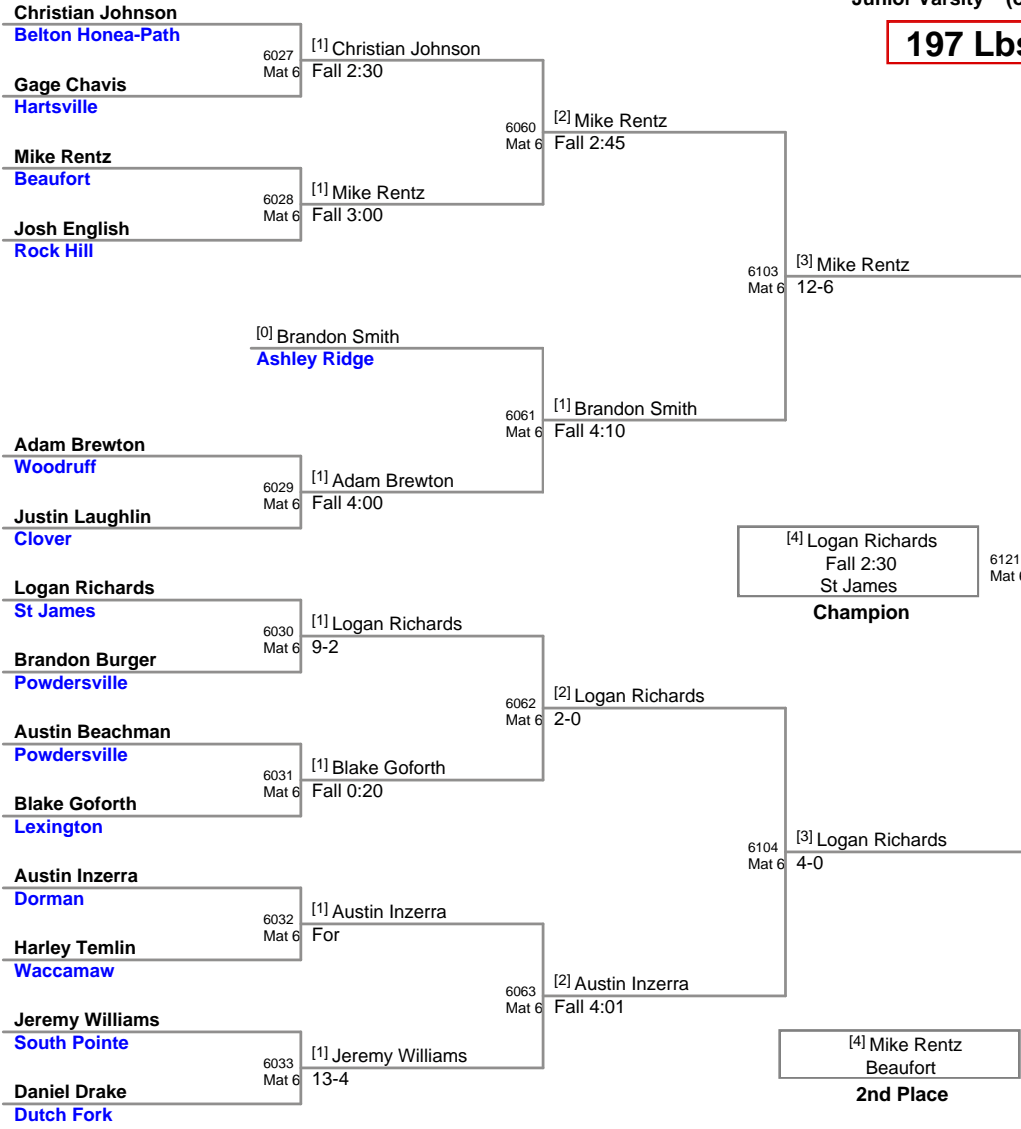

2012 Carolina Invitational
Junior Varsity (on Mat 6)

197 Lbs