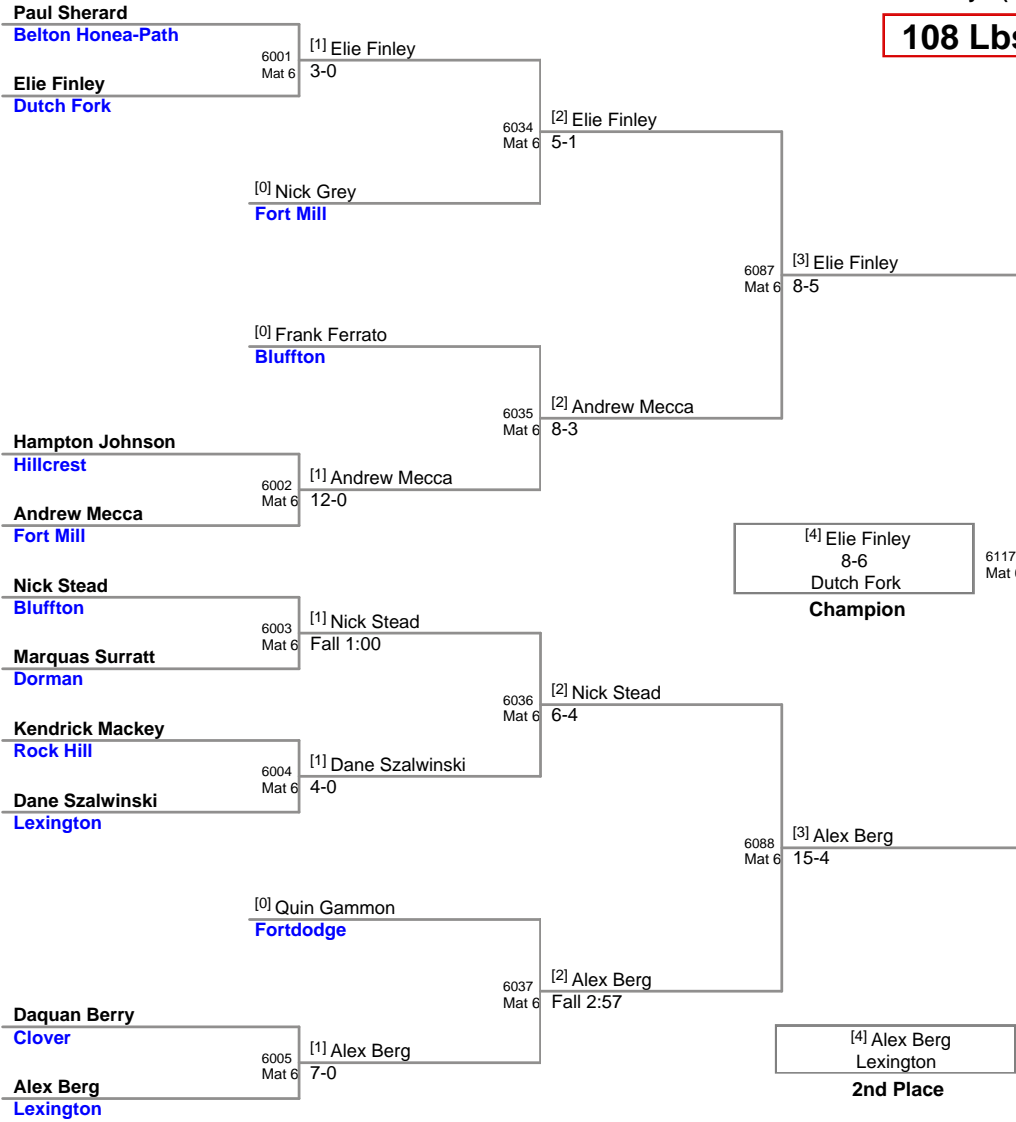

Plc	Points	Team	CH	CONS
47	0	Gaffney	-	-
47	0	Mauldin	-	-
47	0	Northwestern	-	-
47	0	Waccamaw	-	-
47	0	Walhalla	-	-
47	0	Ware Shoals	-	-

MOW Junior Varsity Division - Javen Fenchel, Lexington - 154 lbs. Champion

2012 Carolina Invitational
Junior Varsity (on Mat 6)

108 Lbs