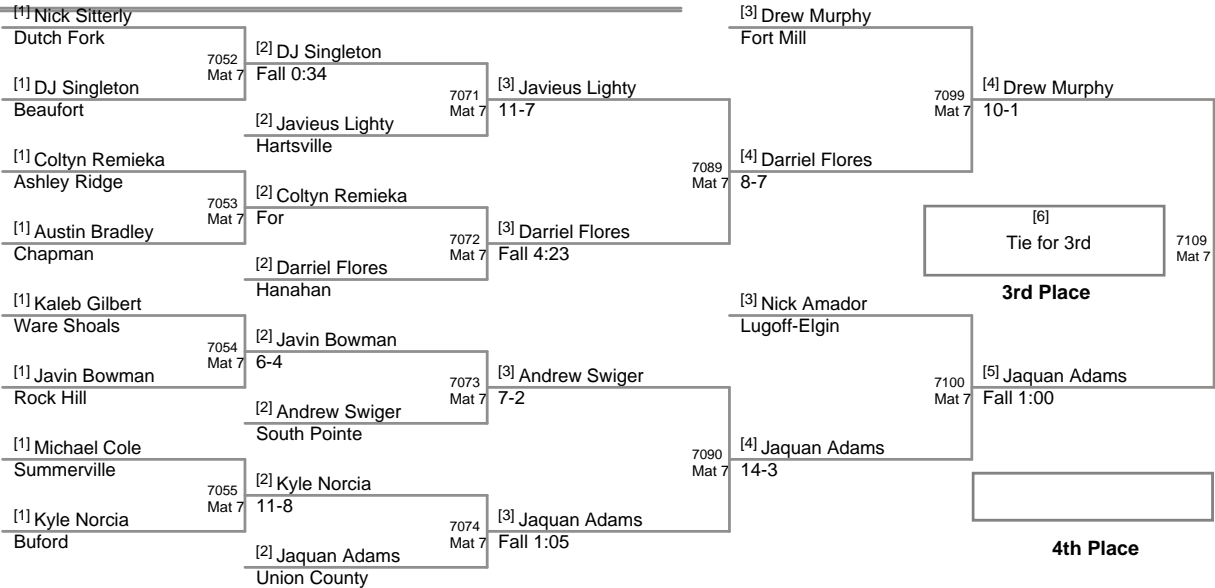

2012 Carolina Invitational
Junior Varsity (on Mat 7)

154 Lbs