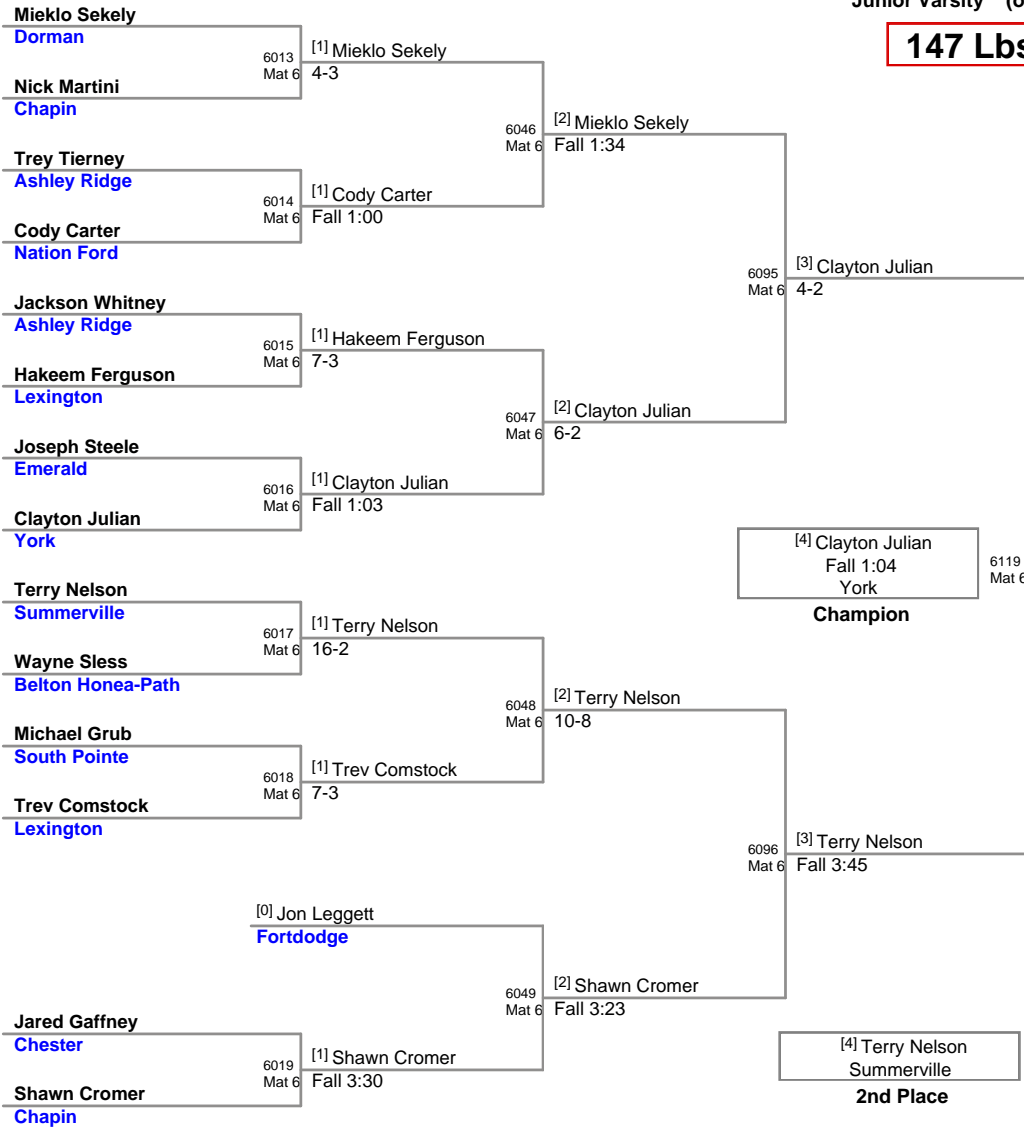

**128 Lbs**

2012 Carolina Invitational  
Junior Varsity (on Mat 7)

**134 Lbs**

2012 Carolina Invitational  
Junior Varsity (on Mat 8)

**140 Lbs**

2012 Carolina Invitational  
Junior Varsity (on Mat 6)

**147 Lbs**