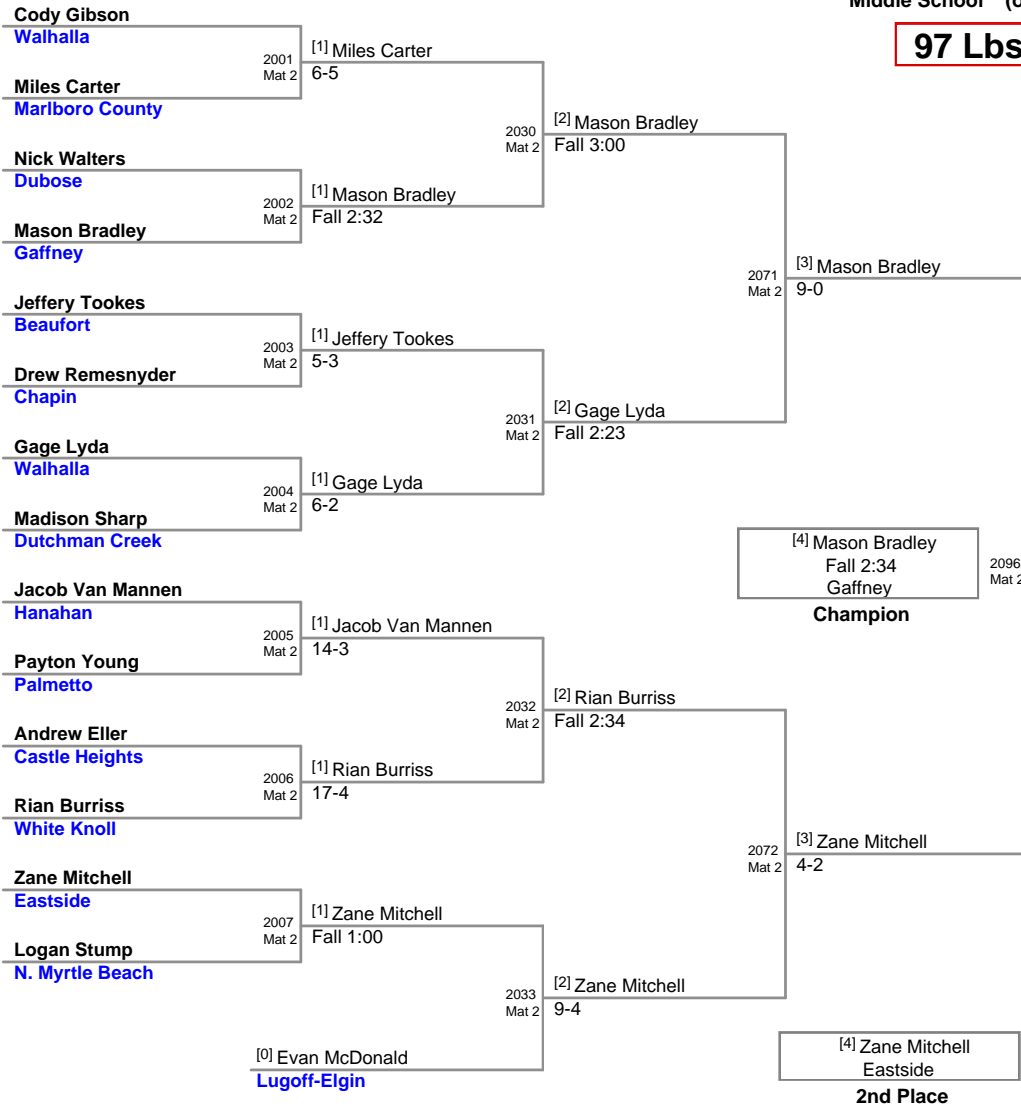

2012 Carolina Invitational
Middle School (on Mat 2)

97 Lbs