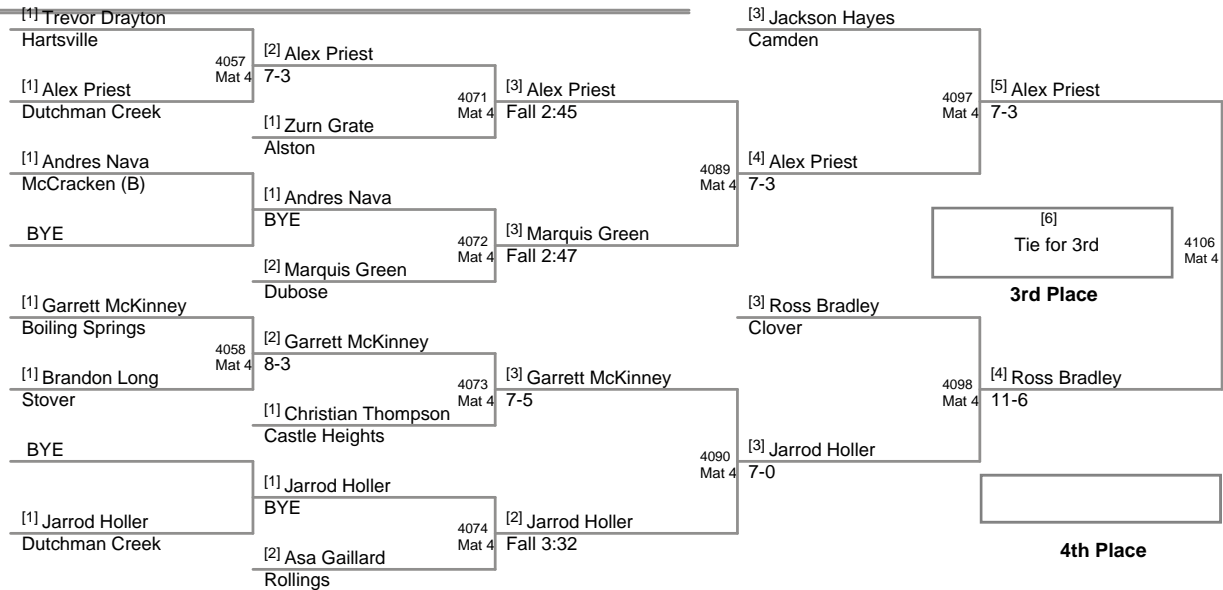

2012 Carolina Invitational
Middle School (on Mat 4)

162 Lbs