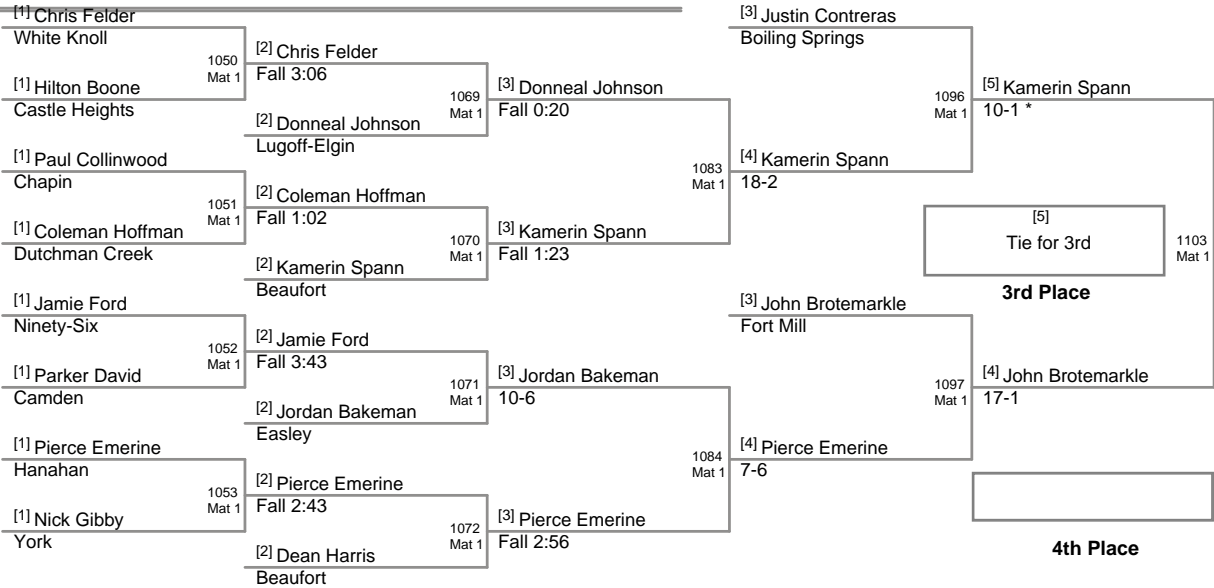

2012 Carolina Invitational
Middle School (on Mat 1)

92 Lbs