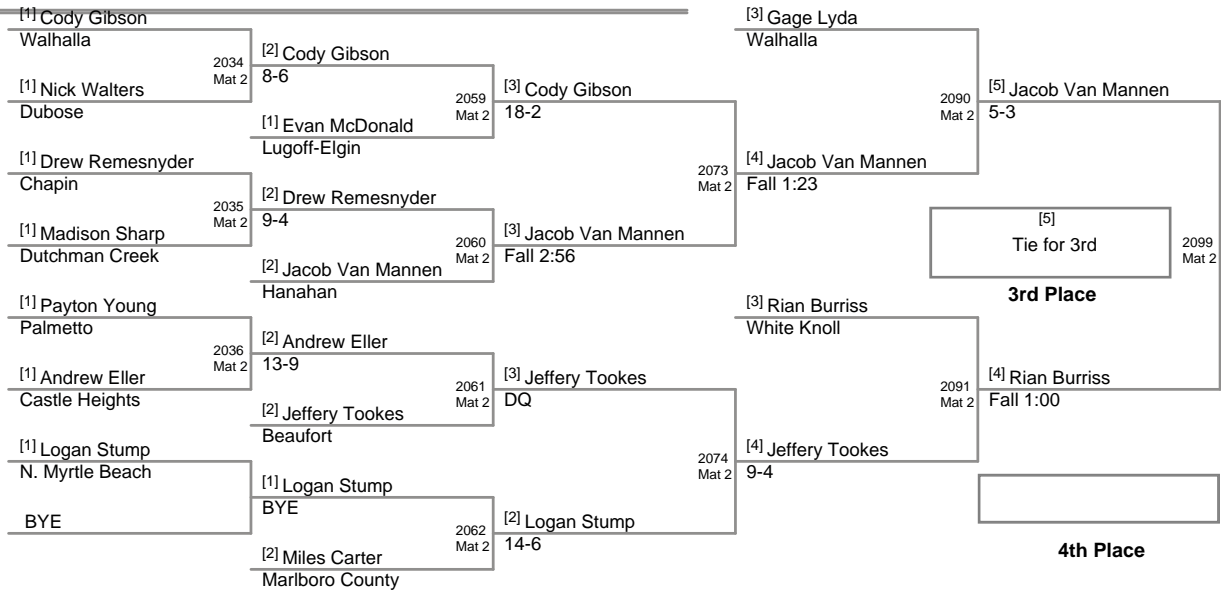

2012 Carolina Invitational
Middle School (on Mat 2)

97 Lbs