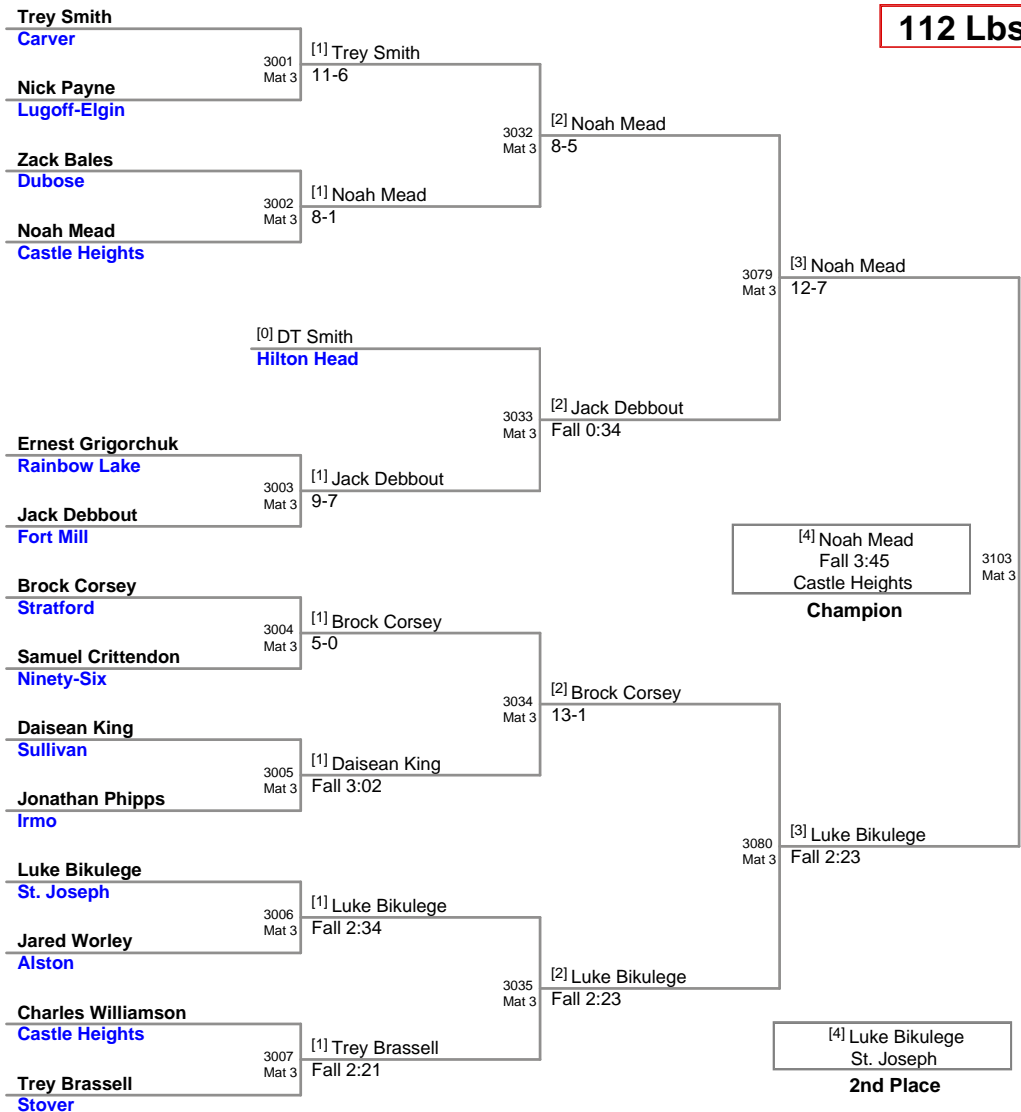

2012 Carolina Invitational
Middle School (on Mat 3)

112 Lbs