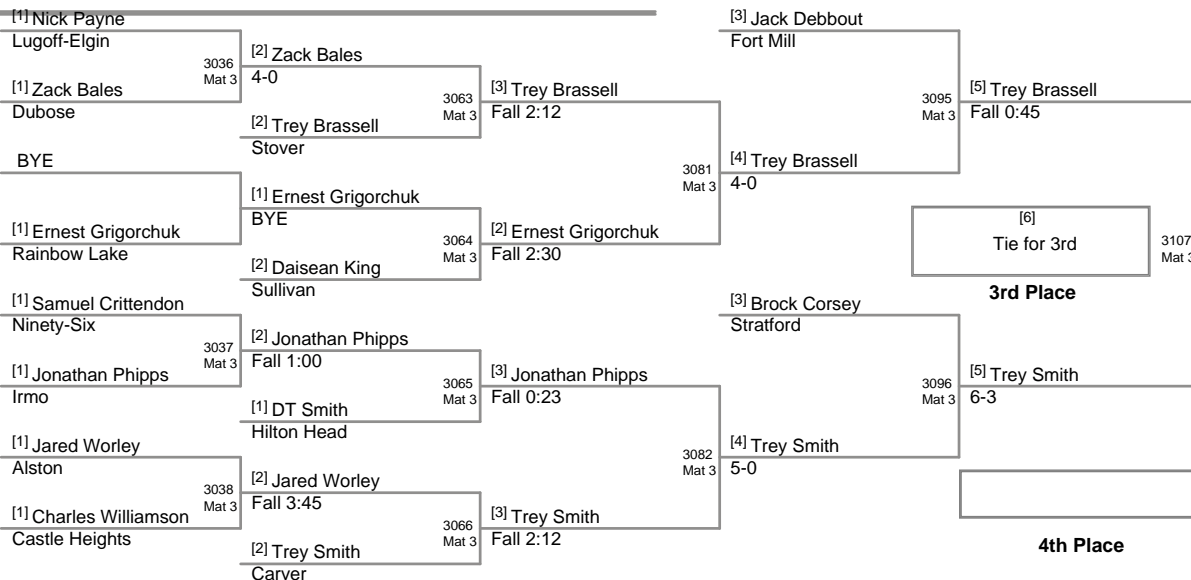

2012 Carolina Invitational
Middle School (on Mat 3)

112 Lbs