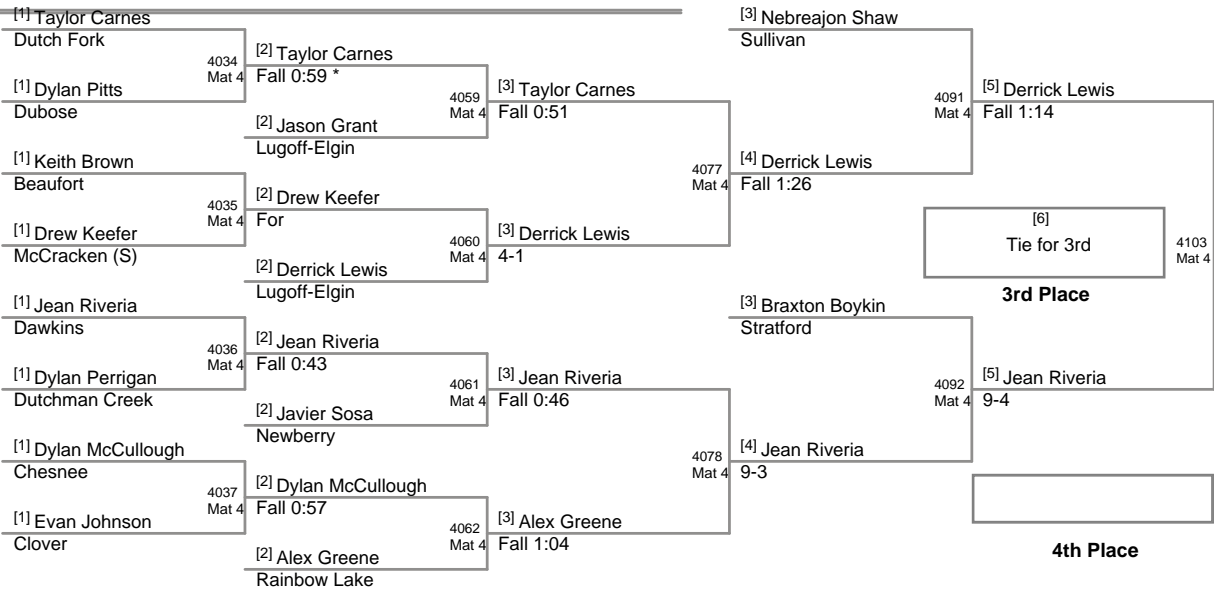

2012 Carolina Invitational
Middle School (on Mat 4)

134 Lbs