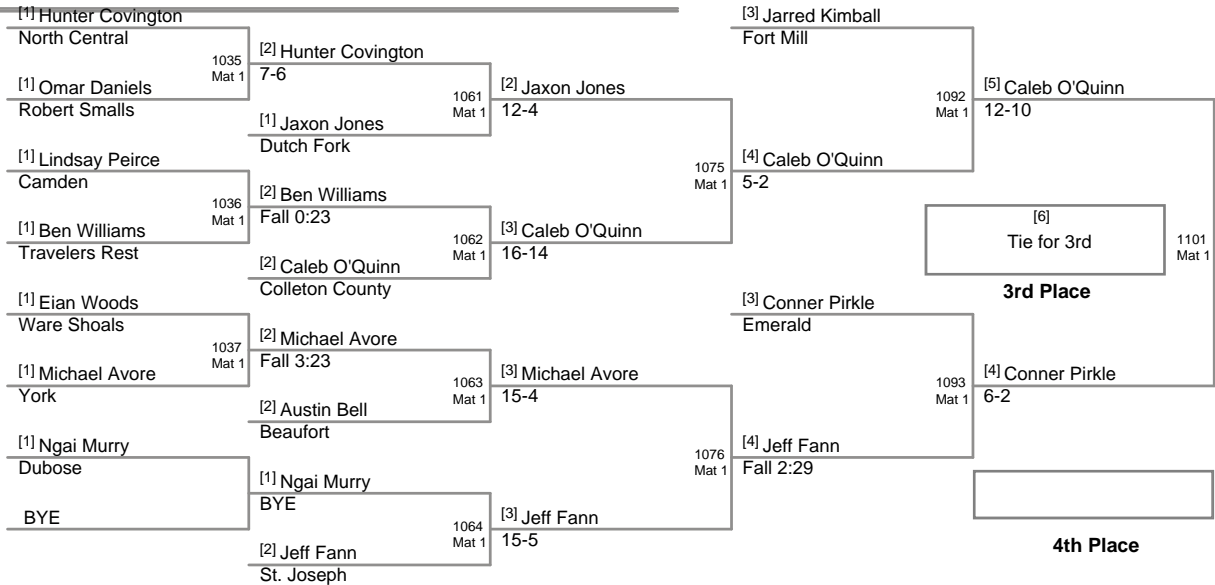

Plc	Points	Team	CH	CONS
49	11	Pickens	-	-
52	10	Colleton County	-	-
53	9	Boiling Springs	-	1
53	9	Gilbert	-	-
55	7	N. Myrtle Beach	-	-
55	7	Saluda Trail	-	-
55	7	Spring Valley	-	-
58	6	Hilton Head	-	-
58	6	McCracken (S)	-	-
60	5	Robert Smalls	-	-
61	4.5	Easley	-	-
62	4	Gregg	-	-
62	4	Hand	-	-
62	4	Mauldin	-	-
65	3	Blythewood	-	-
65	3	Travelers Rest	-	-
67	2	Fortdodge	-	-
68	1	North Central	-	-
69	0	Oakridge	-	-
69	0	Palmetto	-	-
69	0	Rawlinson Road	-	-
69	0	TL Hanna	-	-
69	0	Ware Shoals	-	-
69	0	Whale Branch	-	-
69	0	Woodmont	-	-

MOW Middle School Division - AJ Leitten, Fort Mill - 87 lbs.

2012 Carolina Invitational
Middle School (on Mat 1)

82 Lbs