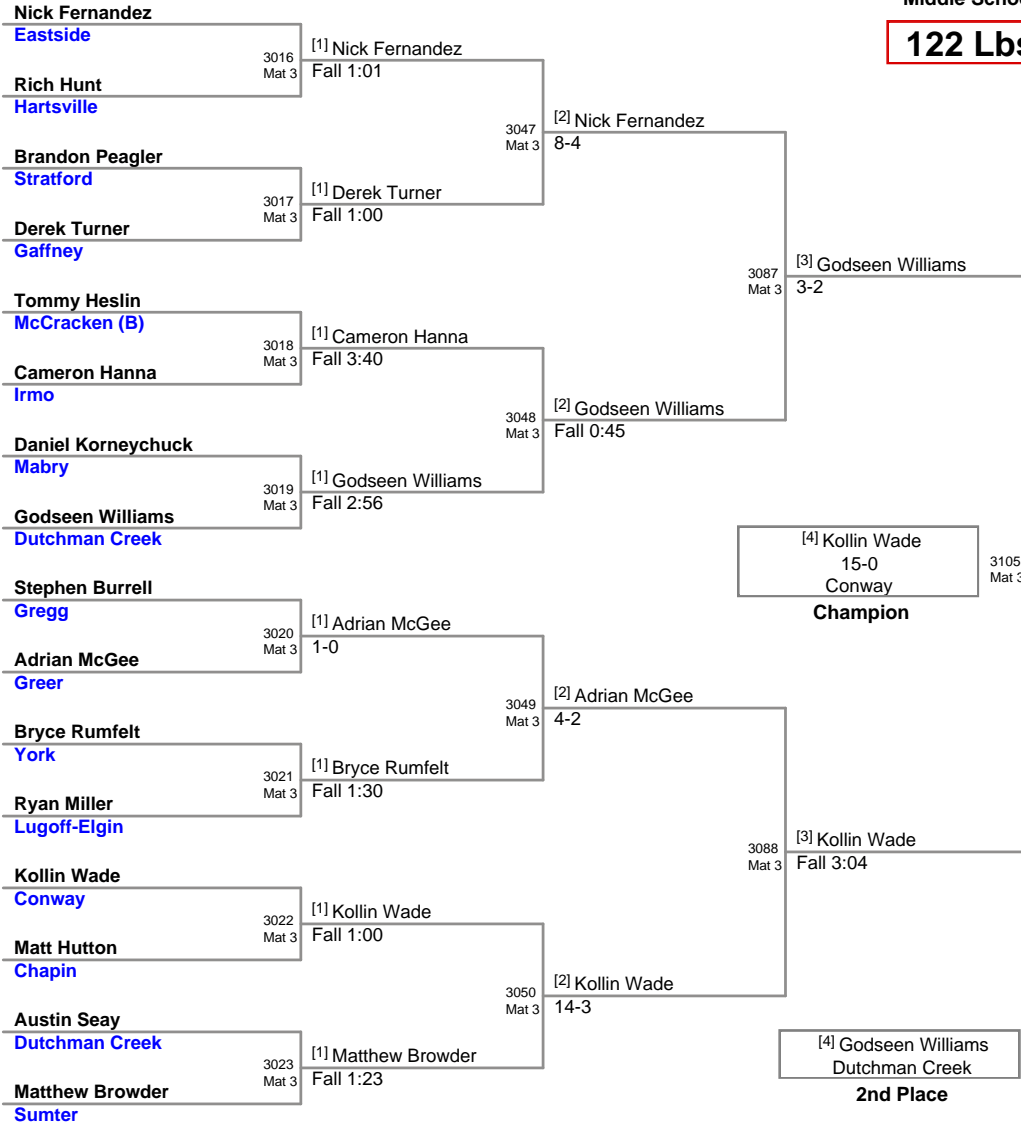

2012 Carolina Invitational
Middle School

122 Lbs