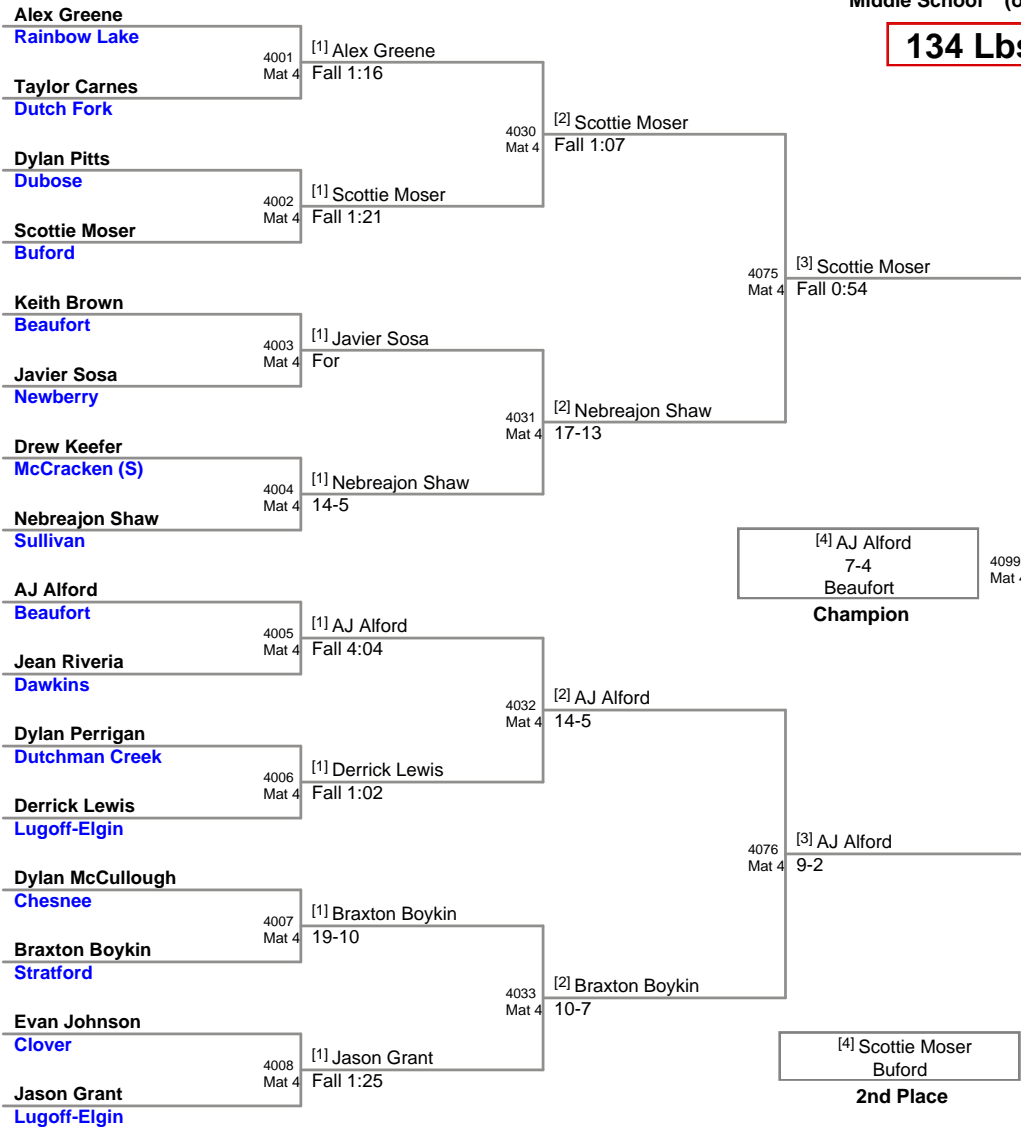

2012 Carolina Invitational
Middle School (on Mat 4)

134 Lbs