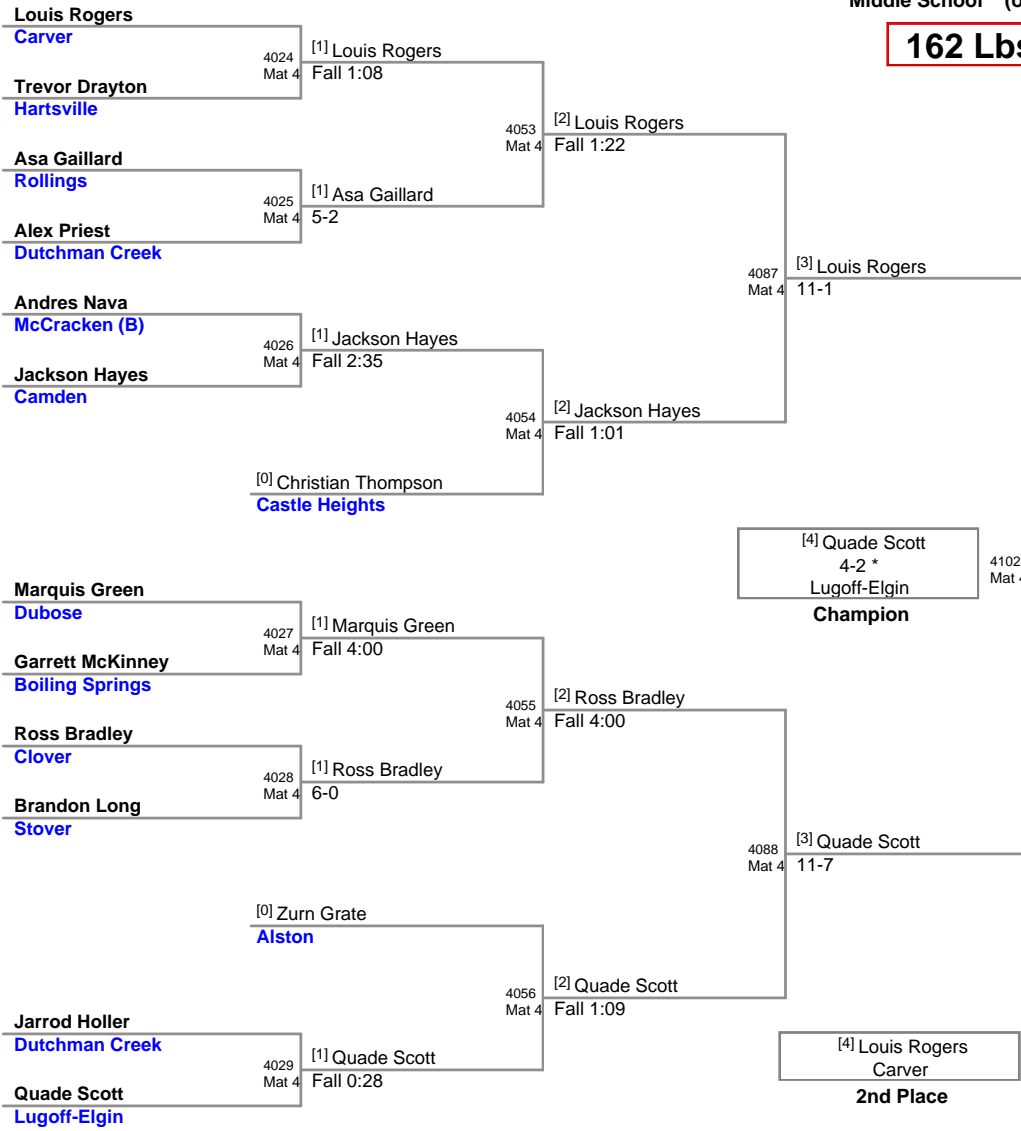

2012 Carolina Invitational
Middle School (on Mat 4)

162 Lbs