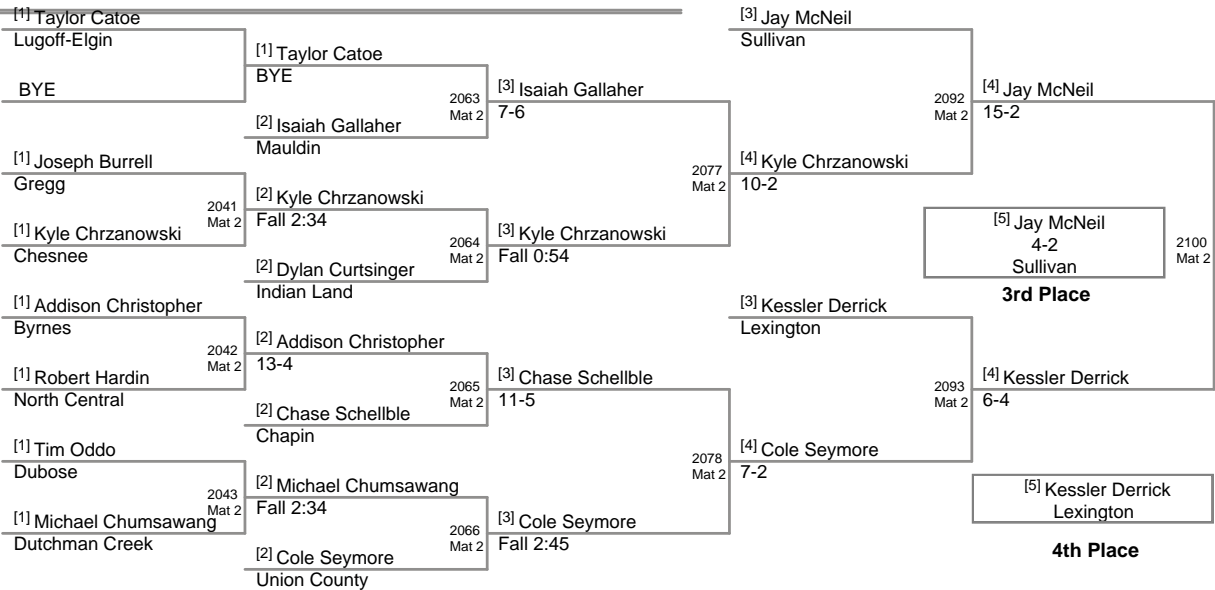

2012 Carolina Invitational
Middle School (on Mat 2)

102 Lbs