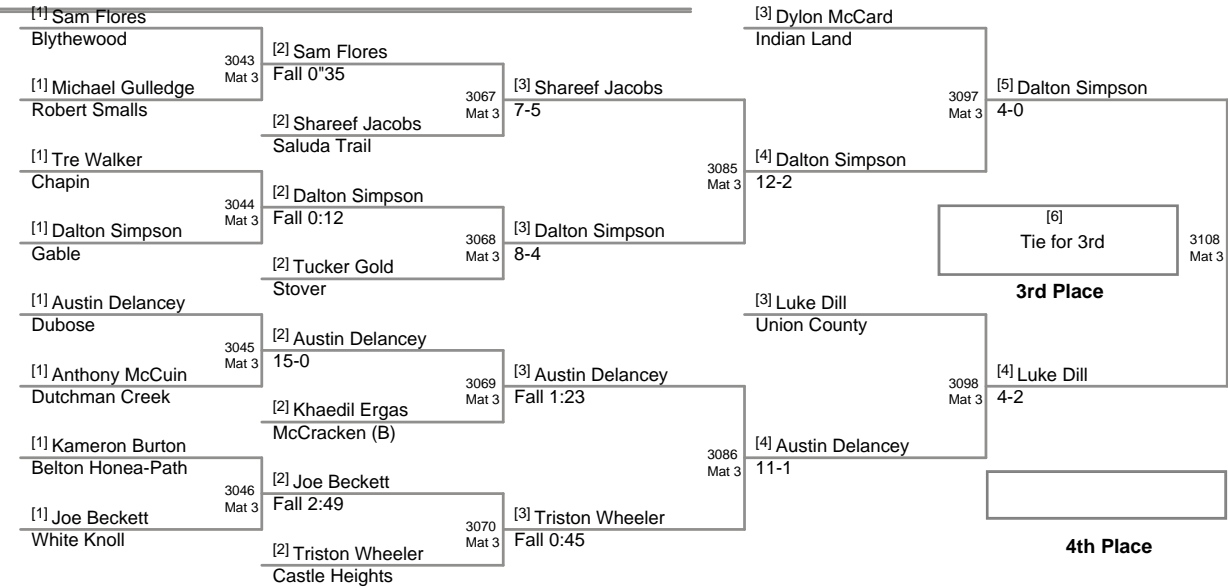

2012 Carolina Invitational
Middle School (on Mat 3)

117 Lbs