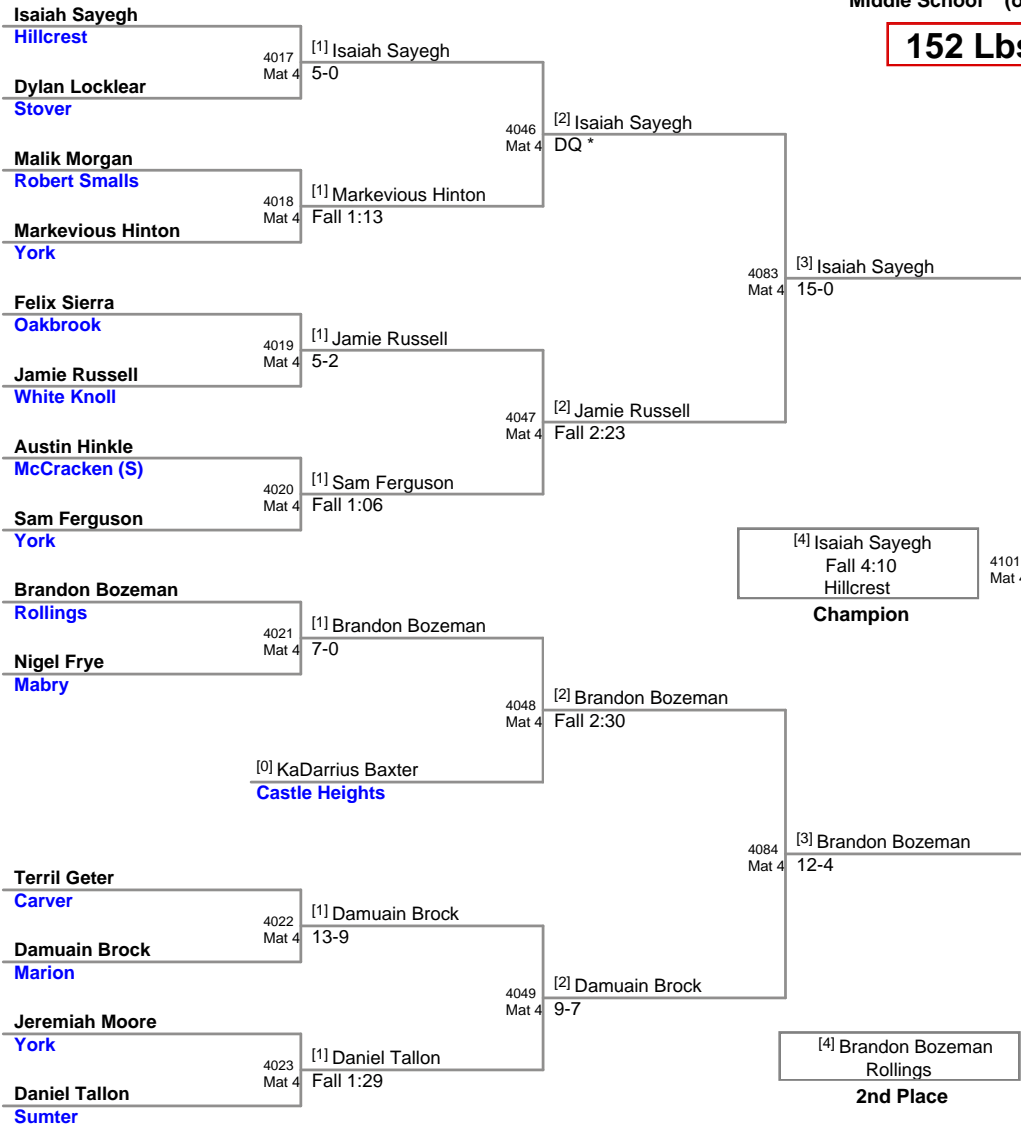

2012 Carolina Invitational
Middle School (on Mat 4)

152 Lbs