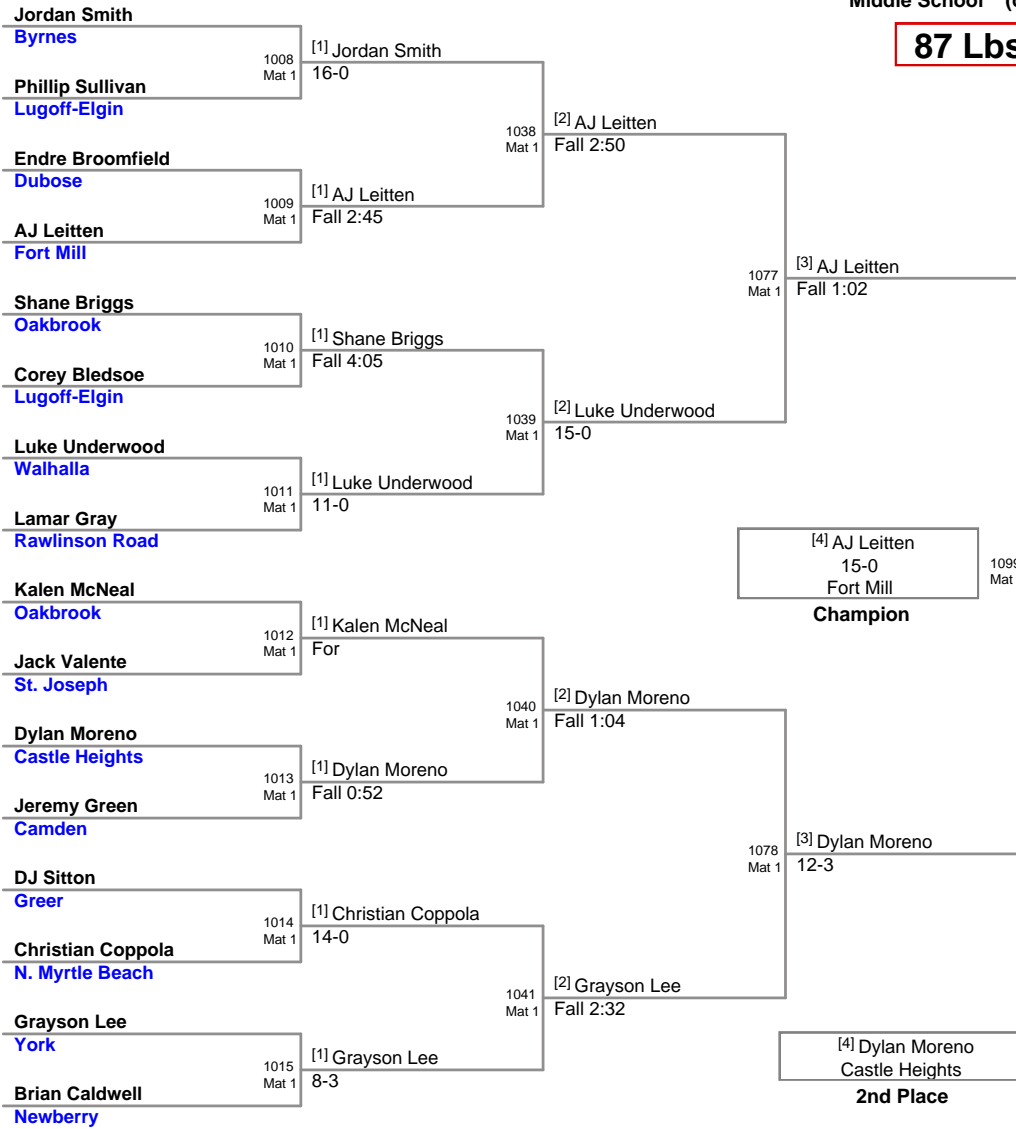

MOW Middle School Division - AJ Leitten, Fort Mill - 87 lbs.

2012 Carolina Invitational
Middle School (on Mat 1)

82 Lbs

2012 Carolina Invitational
Middle School (on Mat 1)

87 Lbs

2012 Carolina Invitational
Middle School (on Mat 1)