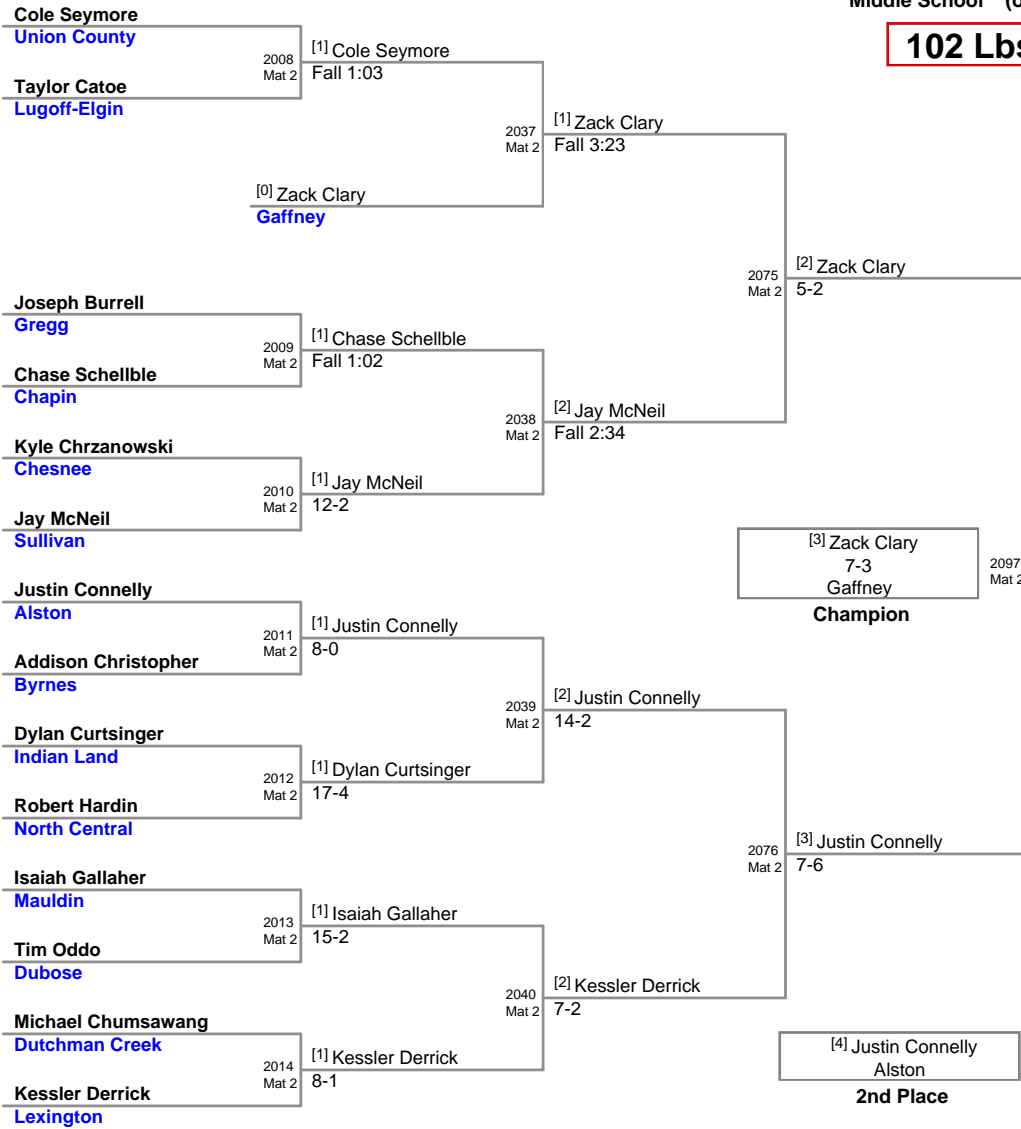

2012 Carolina Invitational
Middle School (on Mat 2)

102 Lbs