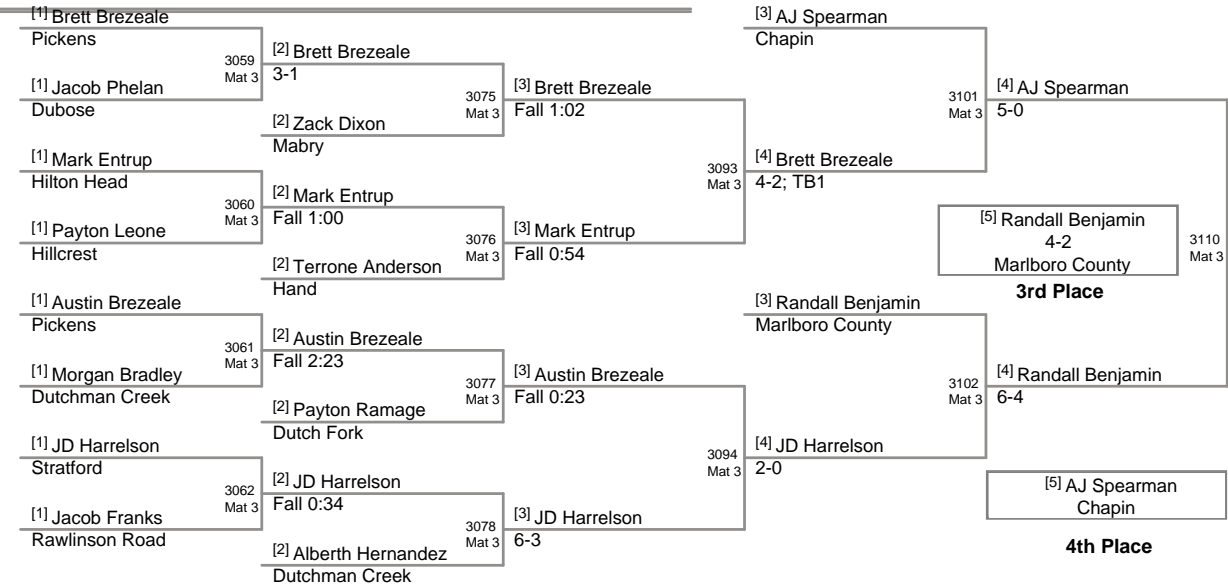

2012 Carolina Invitational
Middle School (on Mat 3)

127 Lbs