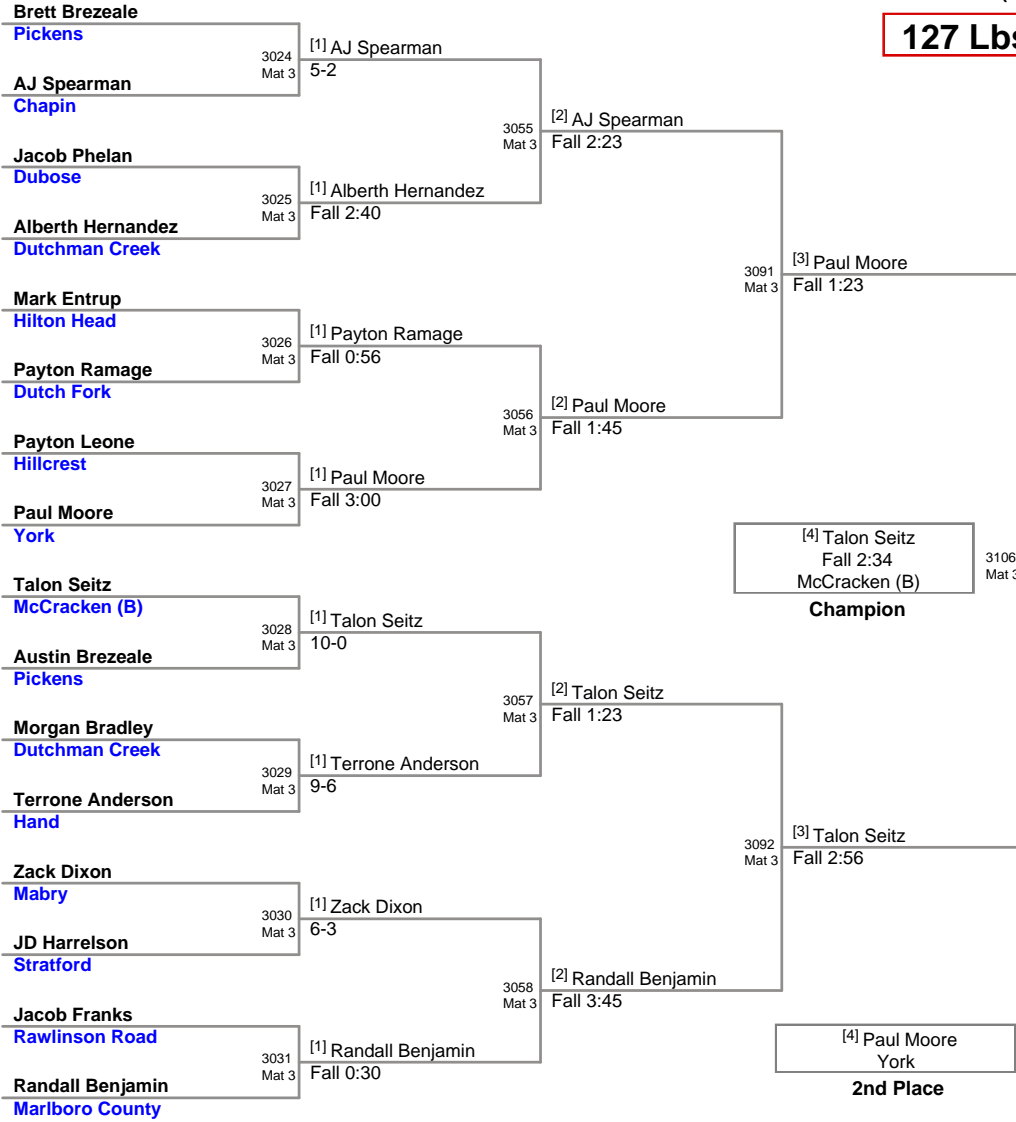

2012 Carolina Invitational
Middle School (on Mat 3)

127 Lbs