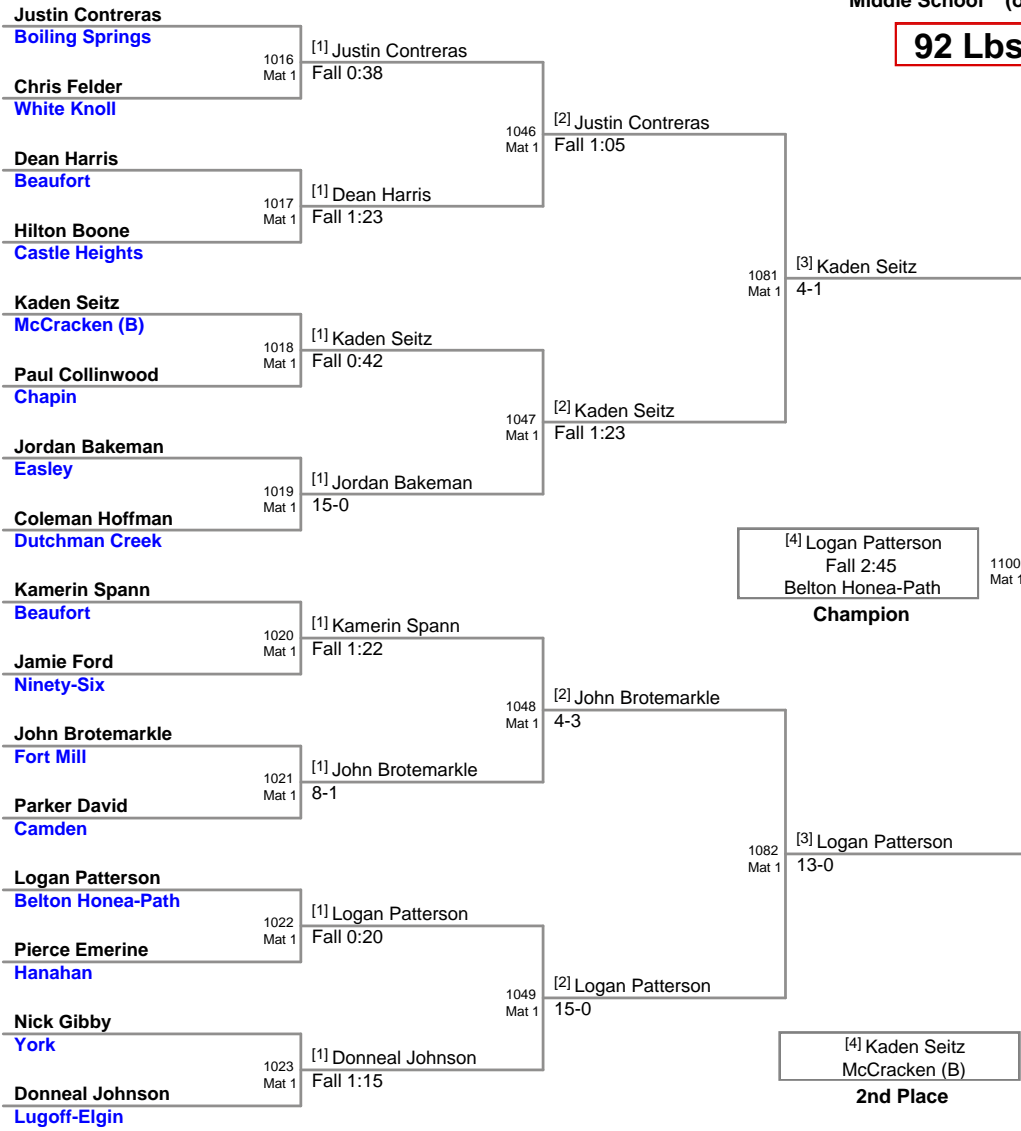

2012 Carolina Invitational
Middle School (on Mat 1)

92 Lbs