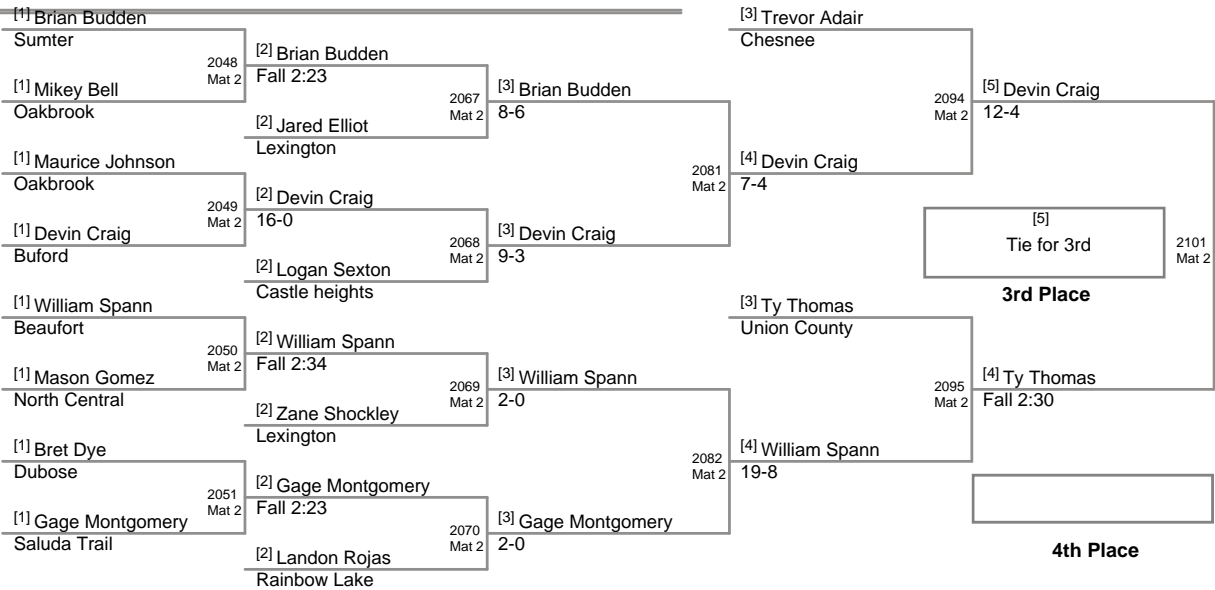

2012 Carolina Invitational
Middle School (on Mat 2)

107 Lbs