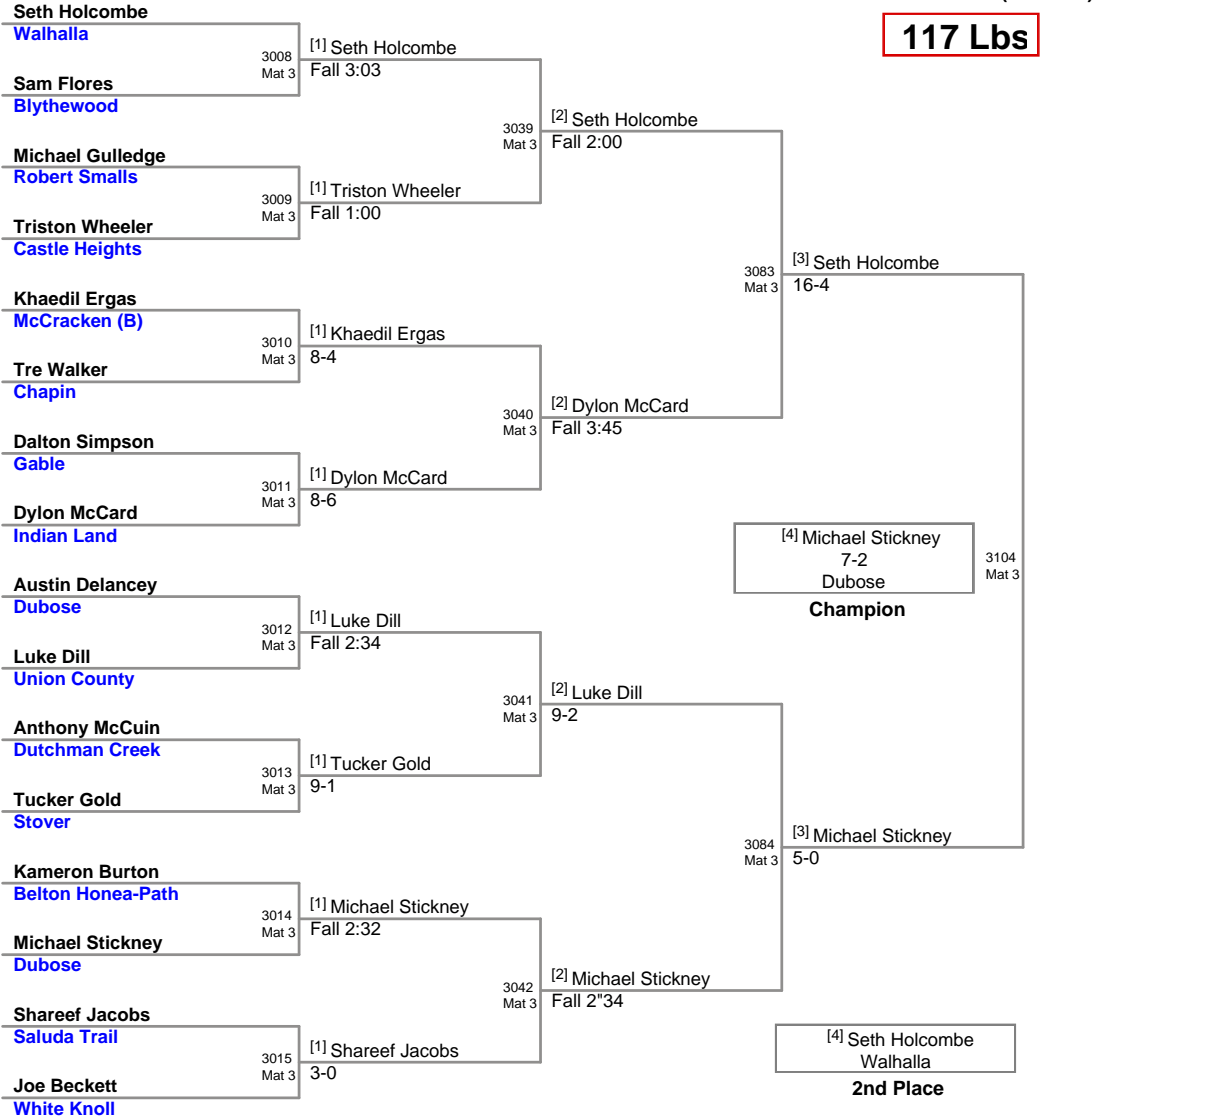

2012 Carolina Invitational
Middle School (on Mat 3)

117 Lbs