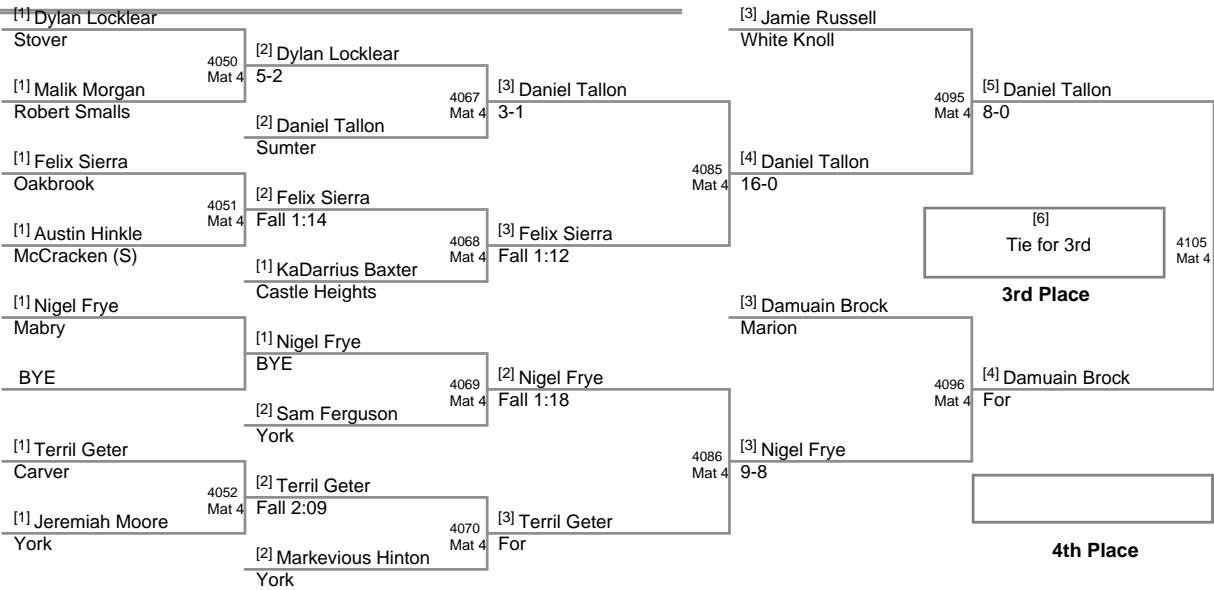

2012 Carolina Invitational
Middle School (on Mat 4)

152 Lbs