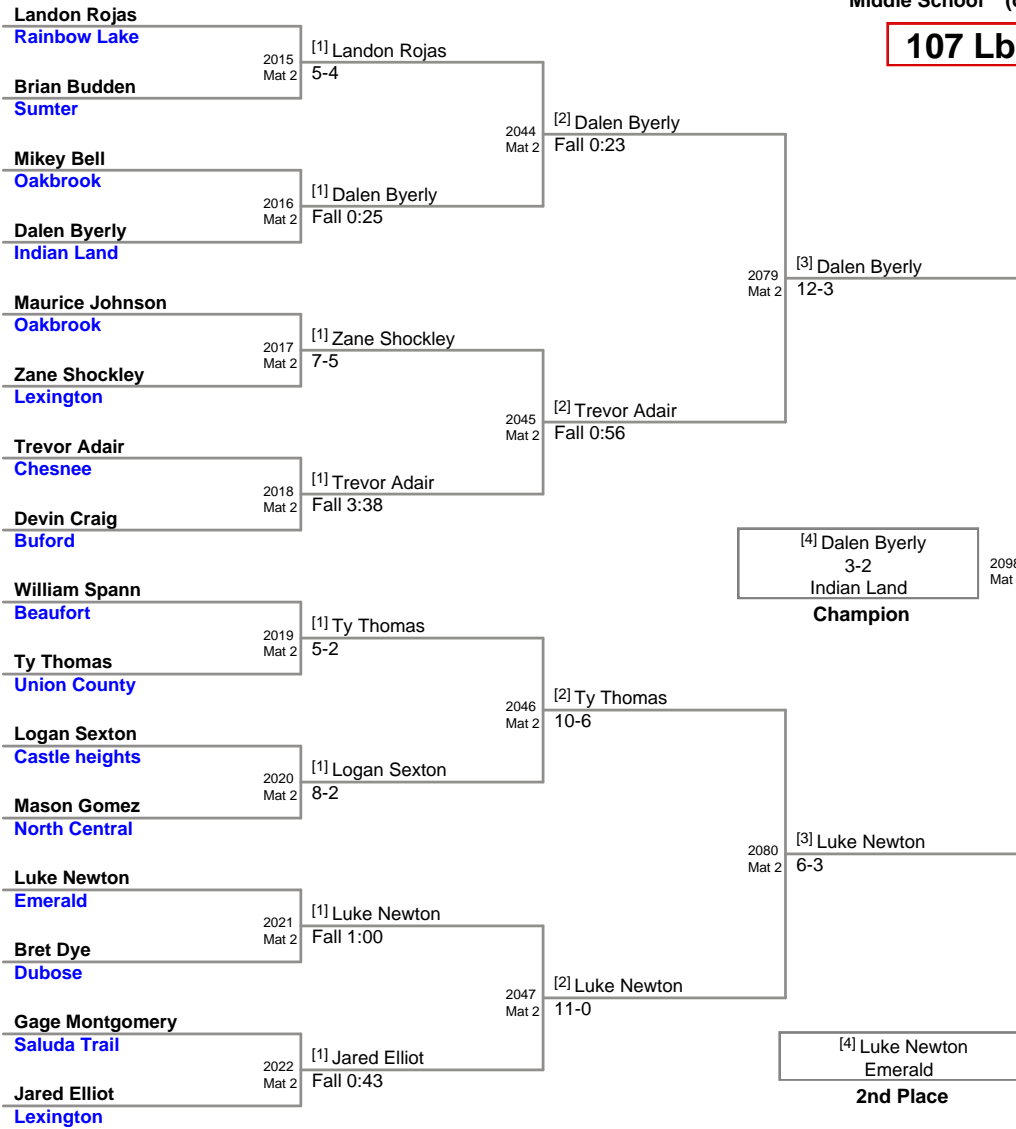

2012 Carolina Invitational
Middle School (on Mat 2)

107 Lbs