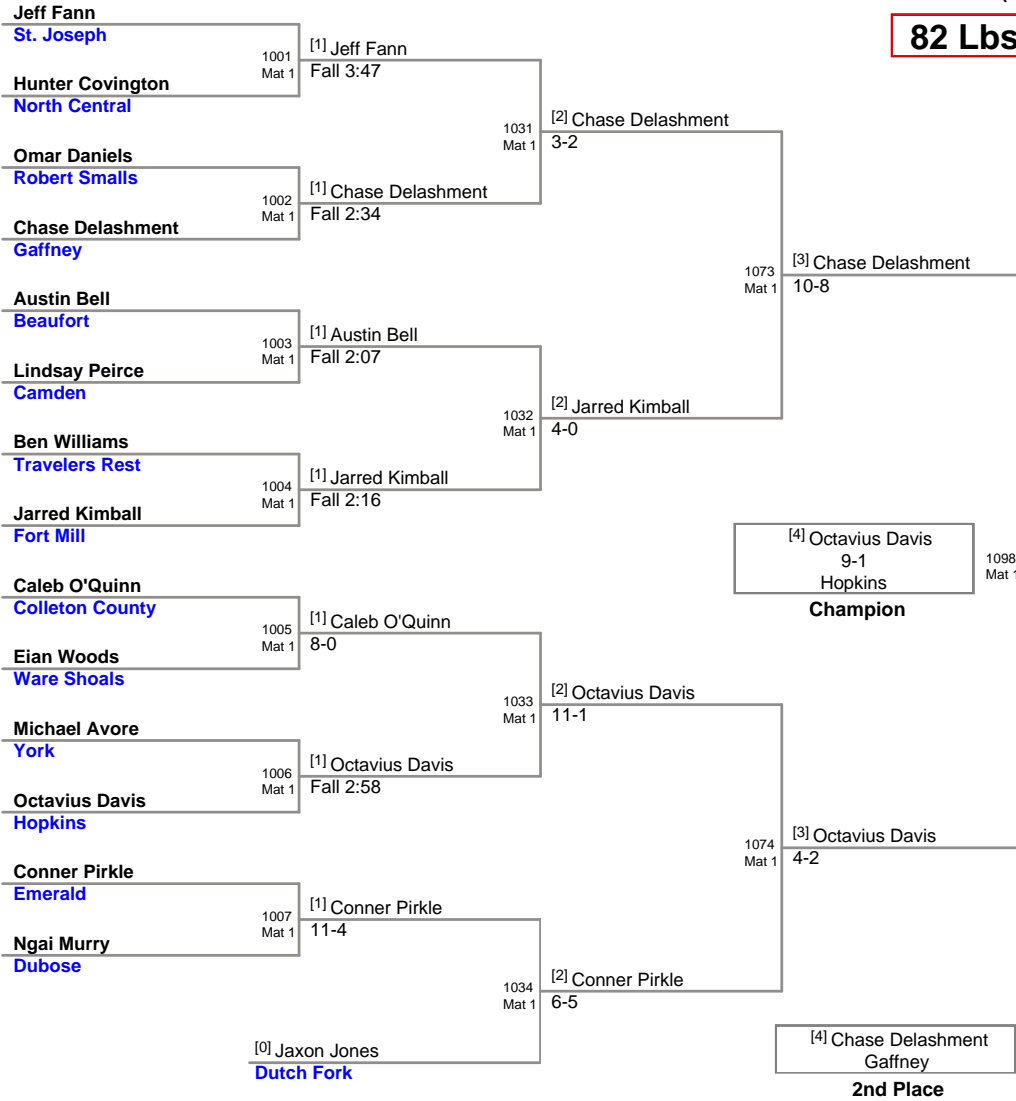

Plc	Points	Team	CH	CONS
49	11	Pickens	-	-
52	10	Colleton County	-	-
53	9	Boiling Springs	-	1
53	9	Gilbert	-	-
55	7	N. Myrtle Beach	-	-
55	7	Saluda Trail	-	-
55	7	Spring Valley	-	-
58	6	Hilton Head	-	-
58	6	McCracken (S)	-	-
60	5	Robert Smalls	-	-
61	4.5	Easley	-	-
62	4	Gregg	-	-
62	4	Hand	-	-
62	4	Mauldin	-	-
65	3	Blythewood	-	-
65	3	Travelers Rest	-	-
67	2	Fortdodge	-	-
68	1	North Central	-	-
69	0	Oakridge	-	-
69	0	Palmetto	-	-
69	0	Rawlinson Road	-	-
69	0	TL Hanna	-	-
69	0	Ware Shoals	-	-
69	0	Whale Branch	-	-
69	0	Woodmont	-	-

MOW Middle School Division - AJ Leitten, Fort Mill - 87 lbs.

2012 Carolina Invitational
Middle School (on Mat 1)

82 Lbs