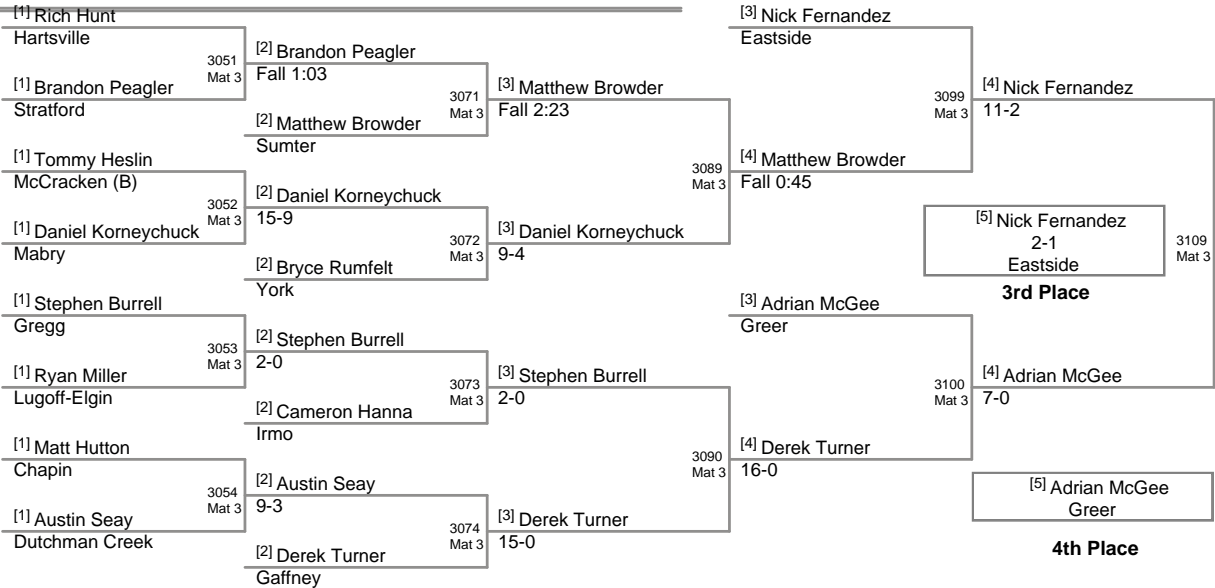

112 Lbs

2012 Carolina Invitational
Middle School (on Mat 3)

117 Lbs

2012 Carolina Invitational
Middle School

122 Lbs

2012 Carolina Invitational
Middle School (on Mat 3)

127 Lbs

2012 Carolina Invitational
Middle School (on Mat 4)