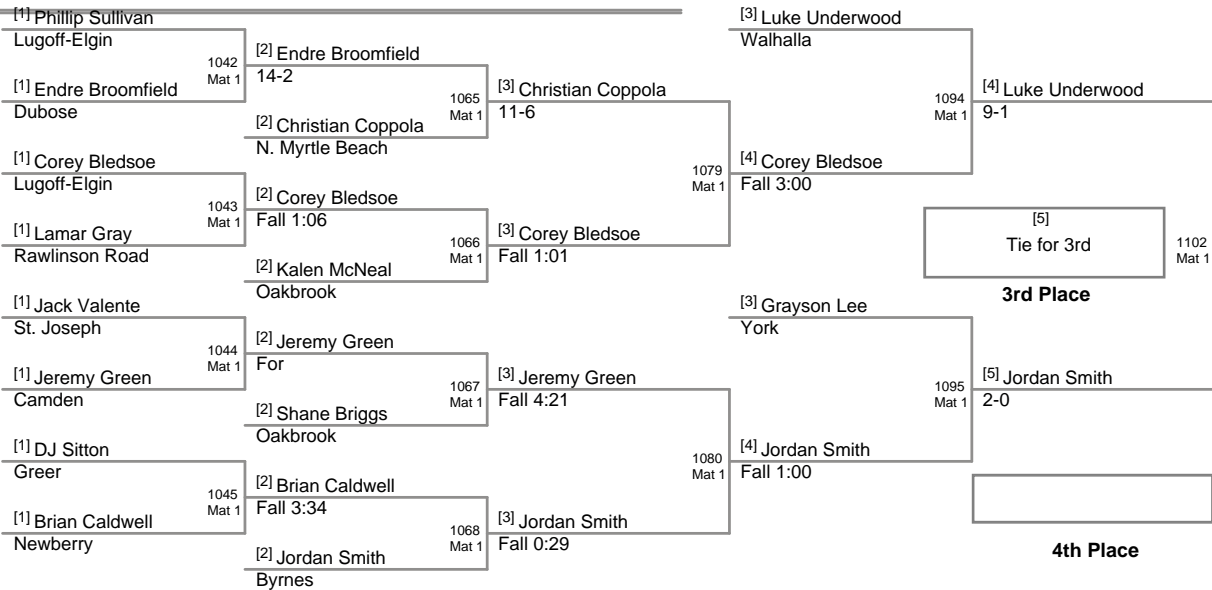

MOW Middle School Division - AJ Leitten, Fort Mill - 87 lbs.

2012 Carolina Invitational
Middle School (on Mat 1)

82 Lbs

2012 Carolina Invitational
Middle School (on Mat 1)

87 Lbs

2012 Carolina Invitational
Middle School (on Mat 1)