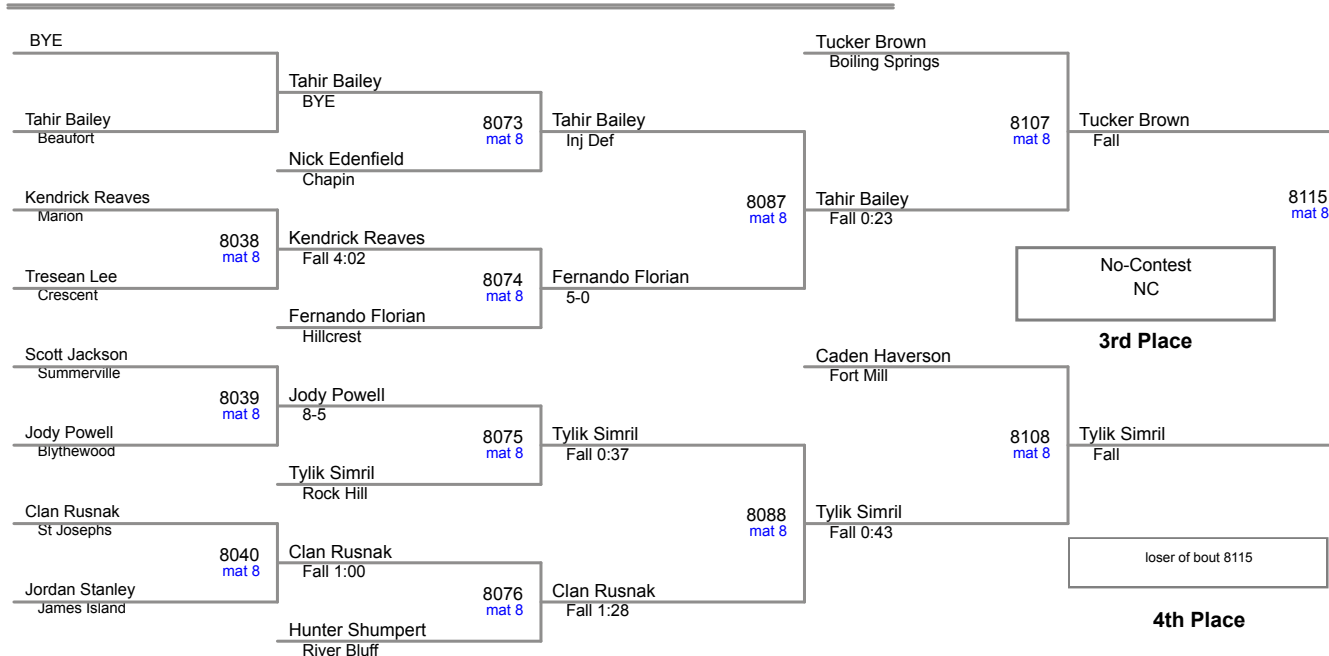

2015 Carolina Invitational
JV (on Mat 7)

160 Lbs

2015 Carolina Invitational
JV (on Mat 8)

170 Lbs

2015 Carolina Invitational
JV (on Mat 8)

182 Lbs

2015 Carolina Invitational
JV (on Mat 8)

195 Lbs