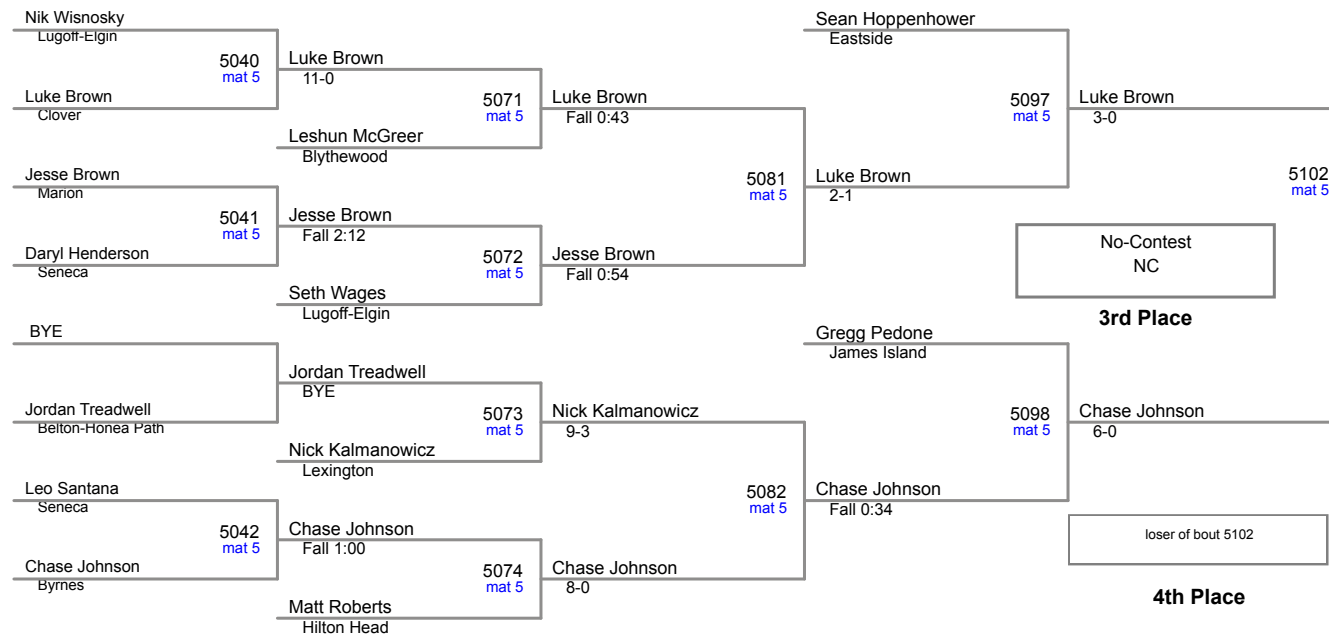

Plc	Points	Team	CH	CO
33	11	Belton-Honea Path	-	-
33	11	Dutch Fork	-	-
35	10	Laurens	-	-
36	9	Camden	-	-
36	9	West Oak	-	-
38	8	Union County	-	-
39	6	Gilbert	-	-
39	6	Hilton Head	-	-
39	6	St Josephs	-	-
42	4	Dreher	-	-
42	4	Hartsville	-	-
42	4	York	-	-
45	3	Carolina Forest	-	-
45	3	Chesnee	-	-
45	3	Seneca	-	-
48	2	Airport	-	-
49	0	Bluffton	-	-
49	0	Cane Bay	-	-
49	0	Cardinal Newman	-	-
49	0	Greenwood	-	-
49	0	Greer	-	-
49	0	Irmo	-	-
49	0	Liberty	-	-
49	0	Ninety Six	-	-
49	0	North Central	-	-
49	0	River Bluff	-	-
49	0	Socastee	-	-
49	0	Stratford	-	-
49	0	Waccamaw	-	-
49	0	White Knoll	-	-
63				
64				

2015 Carolina Invitational
JV (on Mat 5)

106 Lbs