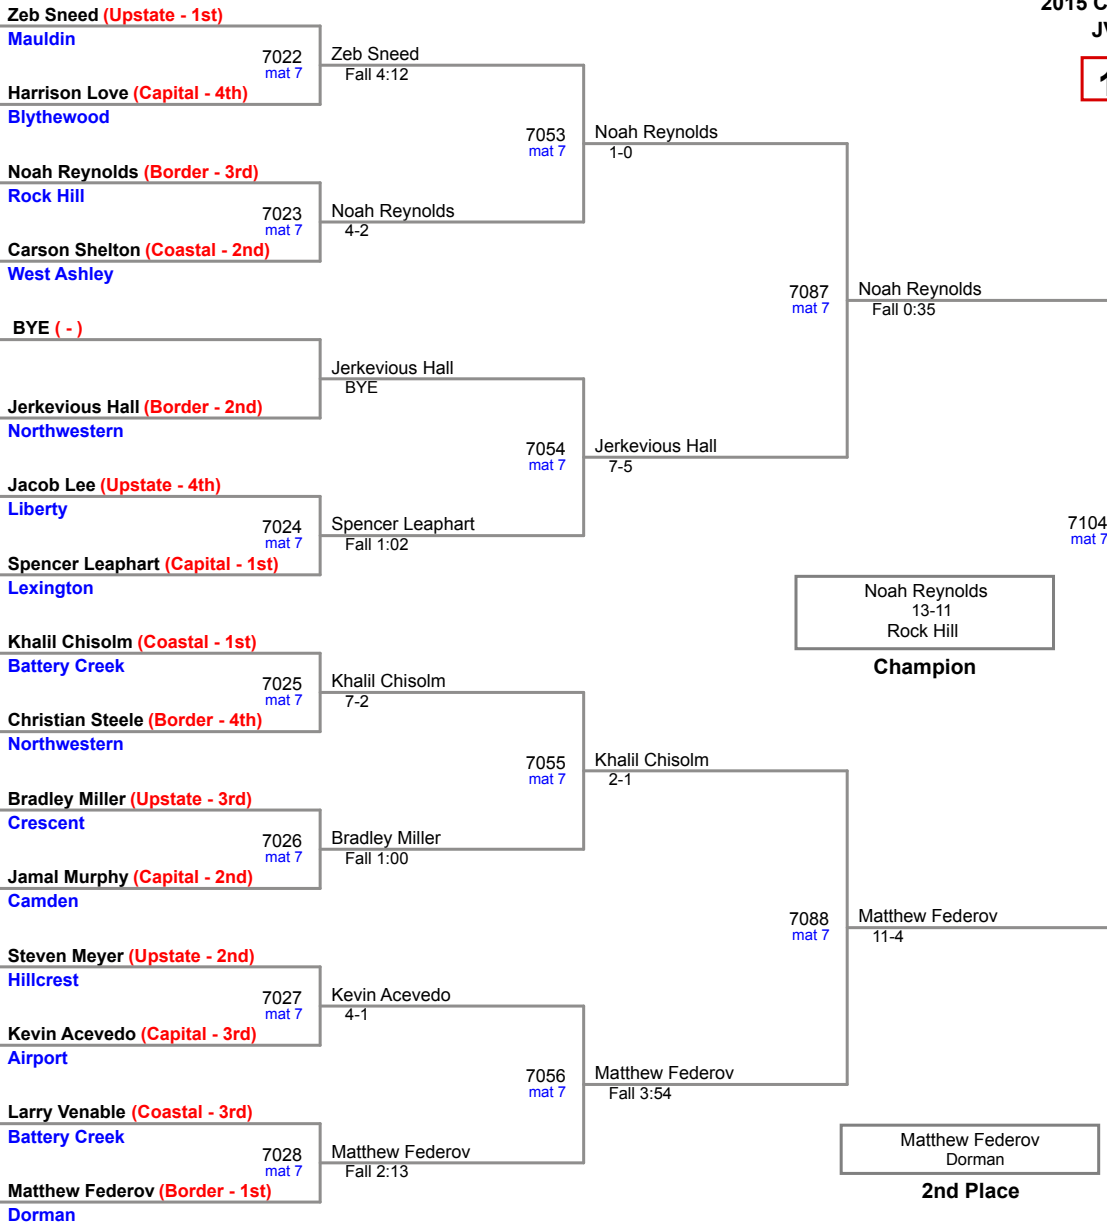

2015 Carolina Invitational
JV (on Mat 7)

160 Lbs