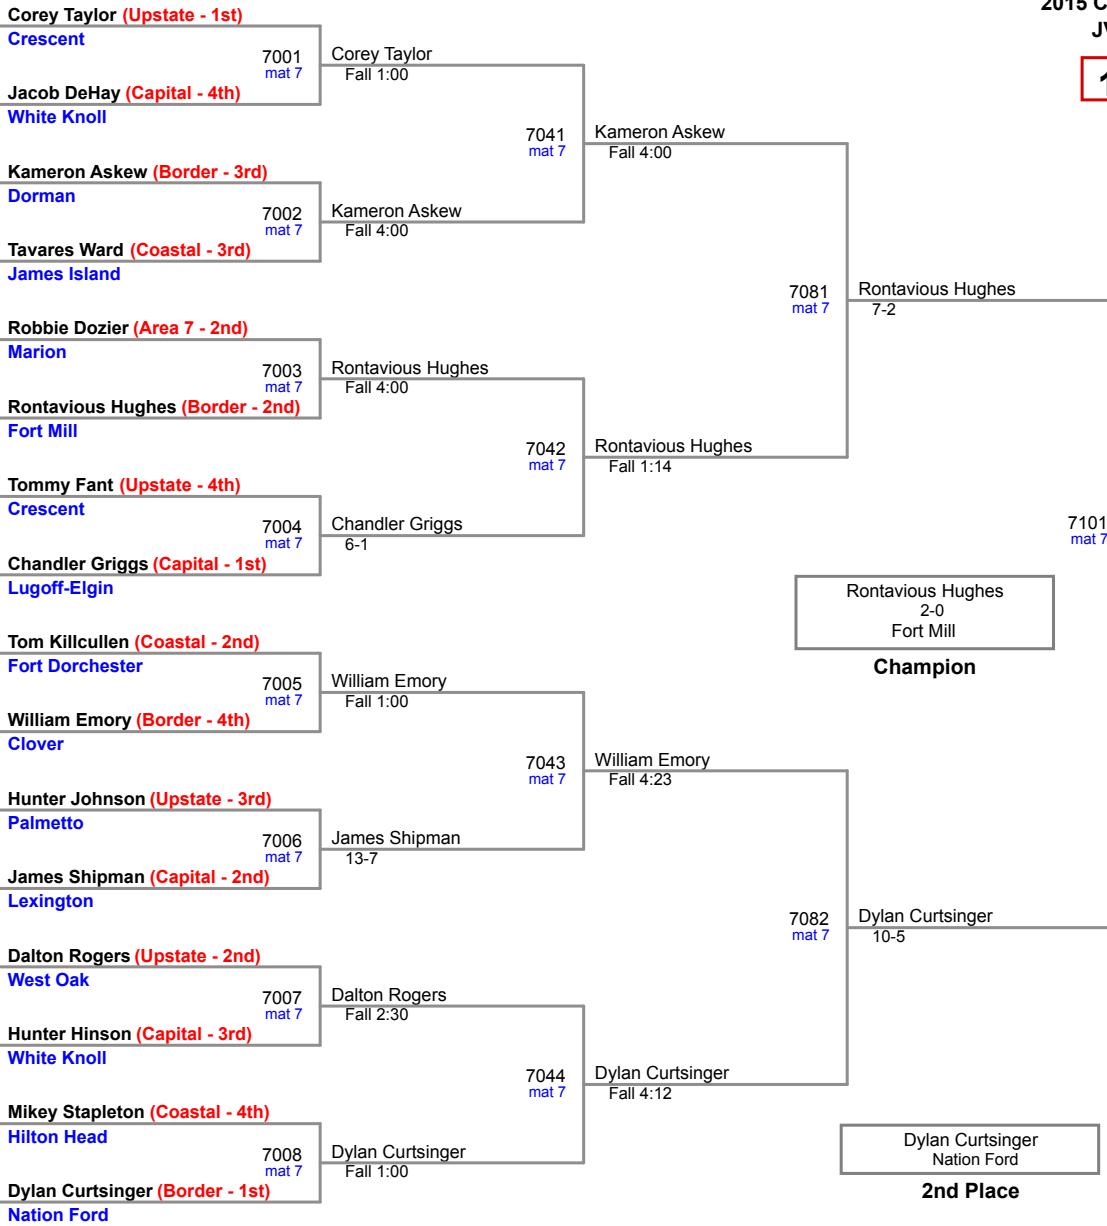

2015 Carolina Invitational
JV (on Mat 7)

138 Lbs