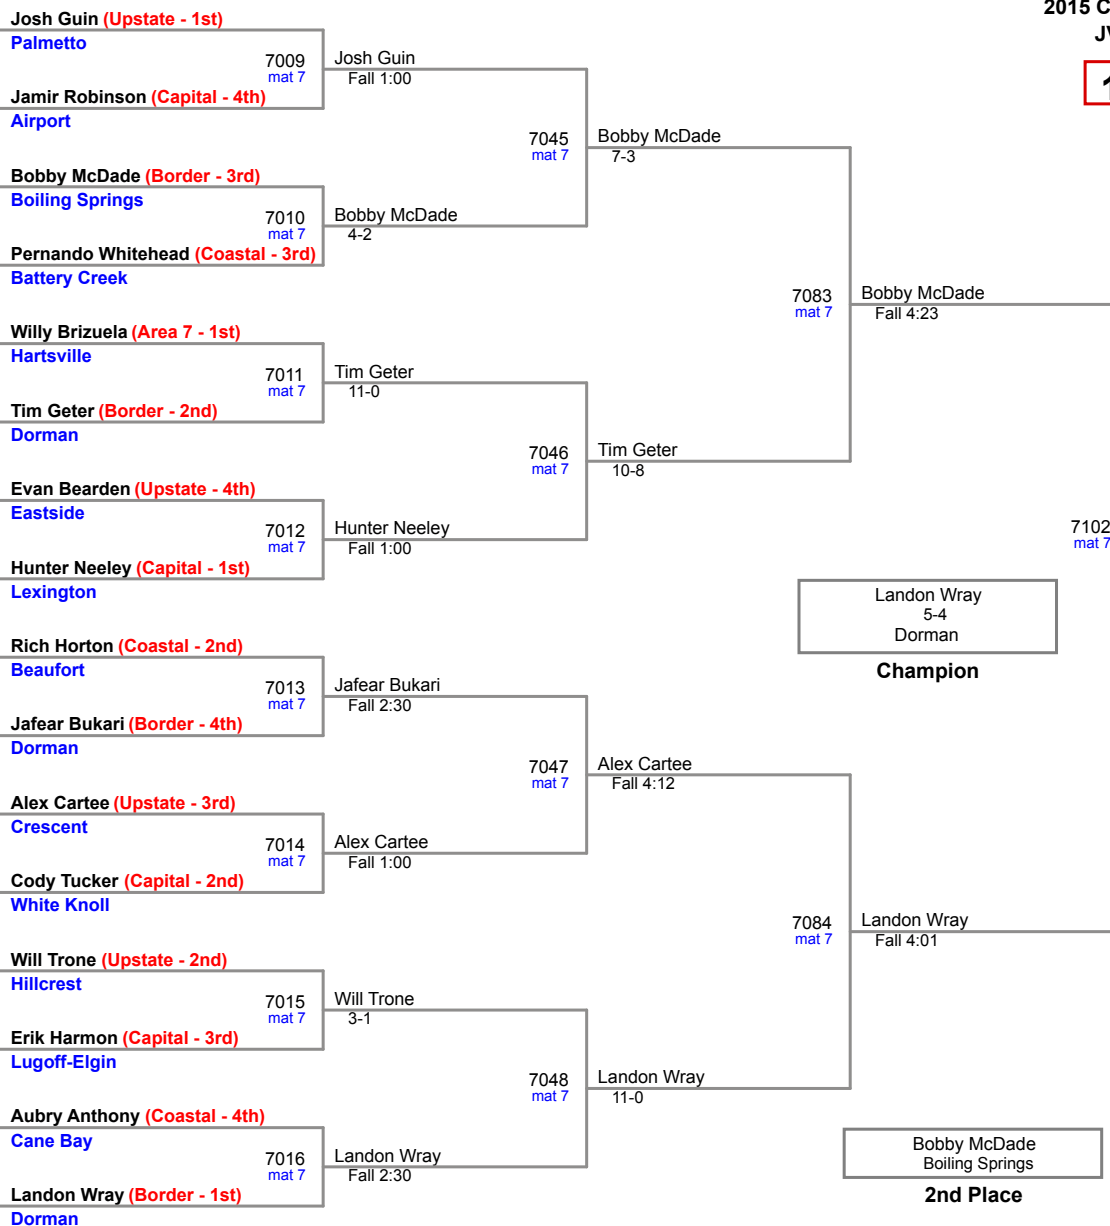

2015 Carolina Invitational
JV (on Mat 6)

132 Lbs

2015 Carolina Invitational
JV (on Mat 7)

138 Lbs

2015 Carolina Invitational
JV (on Mat 7)

145 Lbs

2015 Carolina Invitational
JV (on Mat 7)

152 Lbs