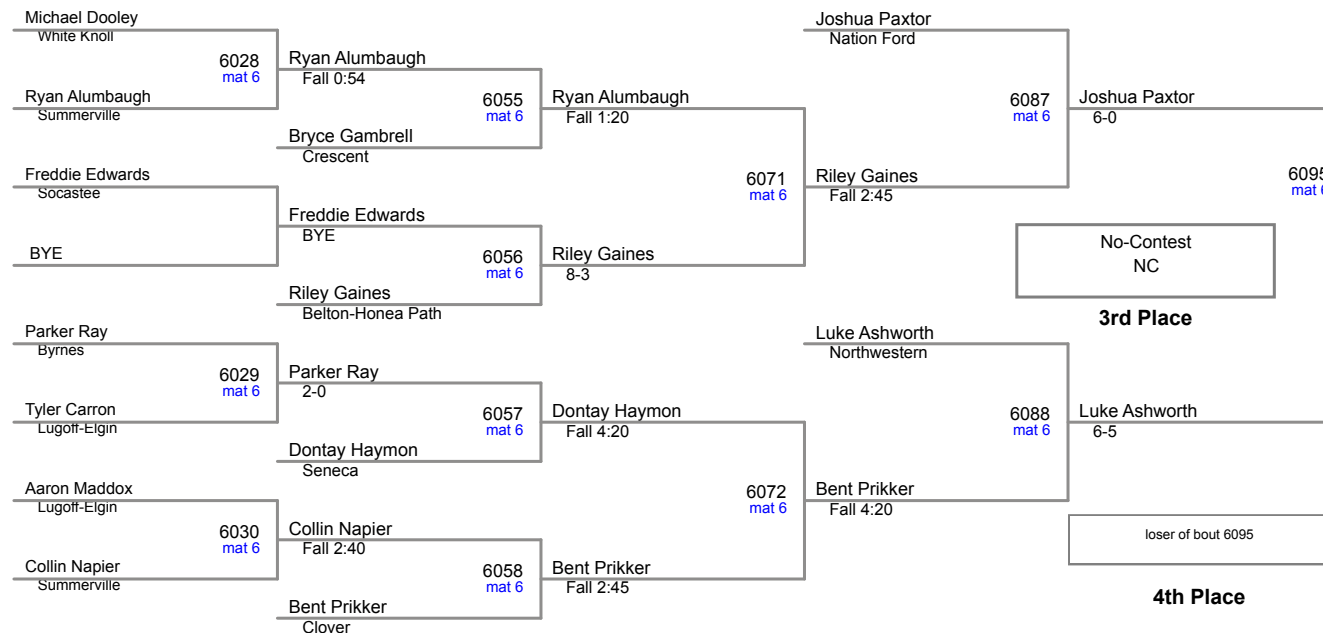

2015 Carolina Invitational
JV (on Mat 6)

113 Lbs