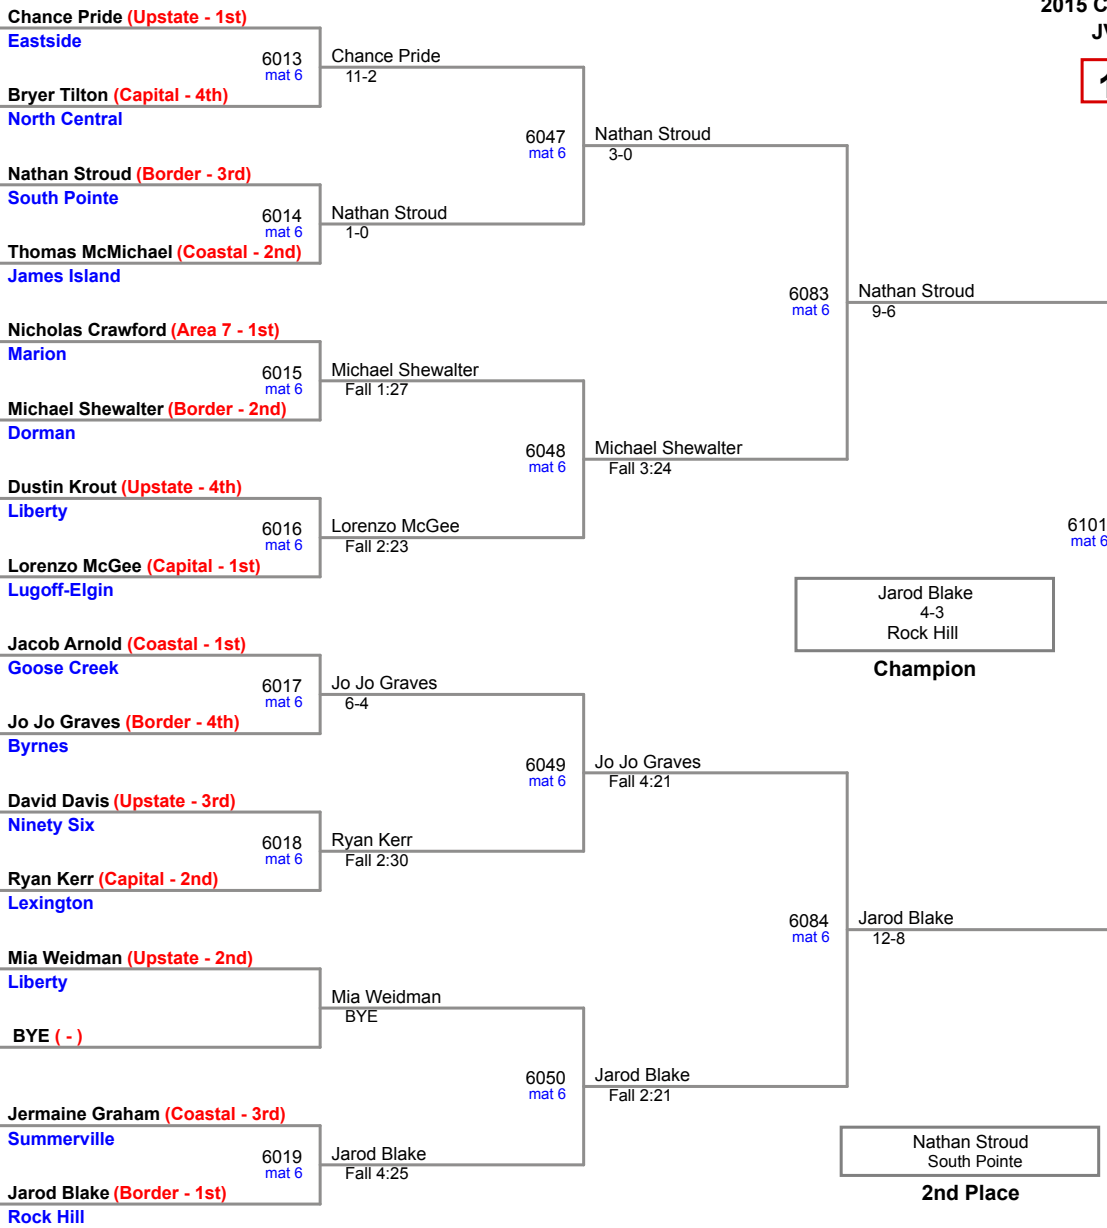

2015 Carolina Invitational
JV (on Mat 5)

106 Lbs

2015 Carolina Invitational
JV (on Mat 6)

113 Lbs

2015 Carolina Invitational
JV (on Mat 6)

120 Lbs

2015 Carolina Invitational
JV (on Mat 6)

126 Lbs