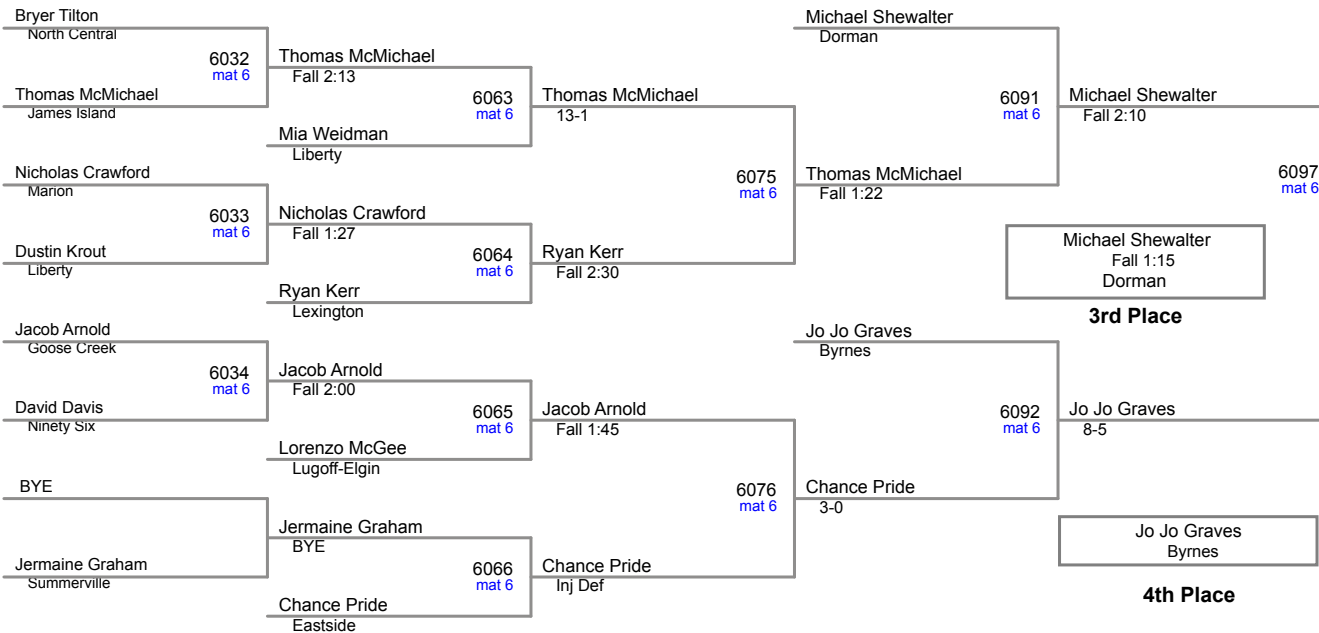

2015 Carolina Invitational
JV (on Mat 5)

106 Lbs

2015 Carolina Invitational
JV (on Mat 6)

113 Lbs

2015 Carolina Invitational
JV (on Mat 6)

120 Lbs

2015 Carolina Invitational
JV (on Mat 6)

126 Lbs