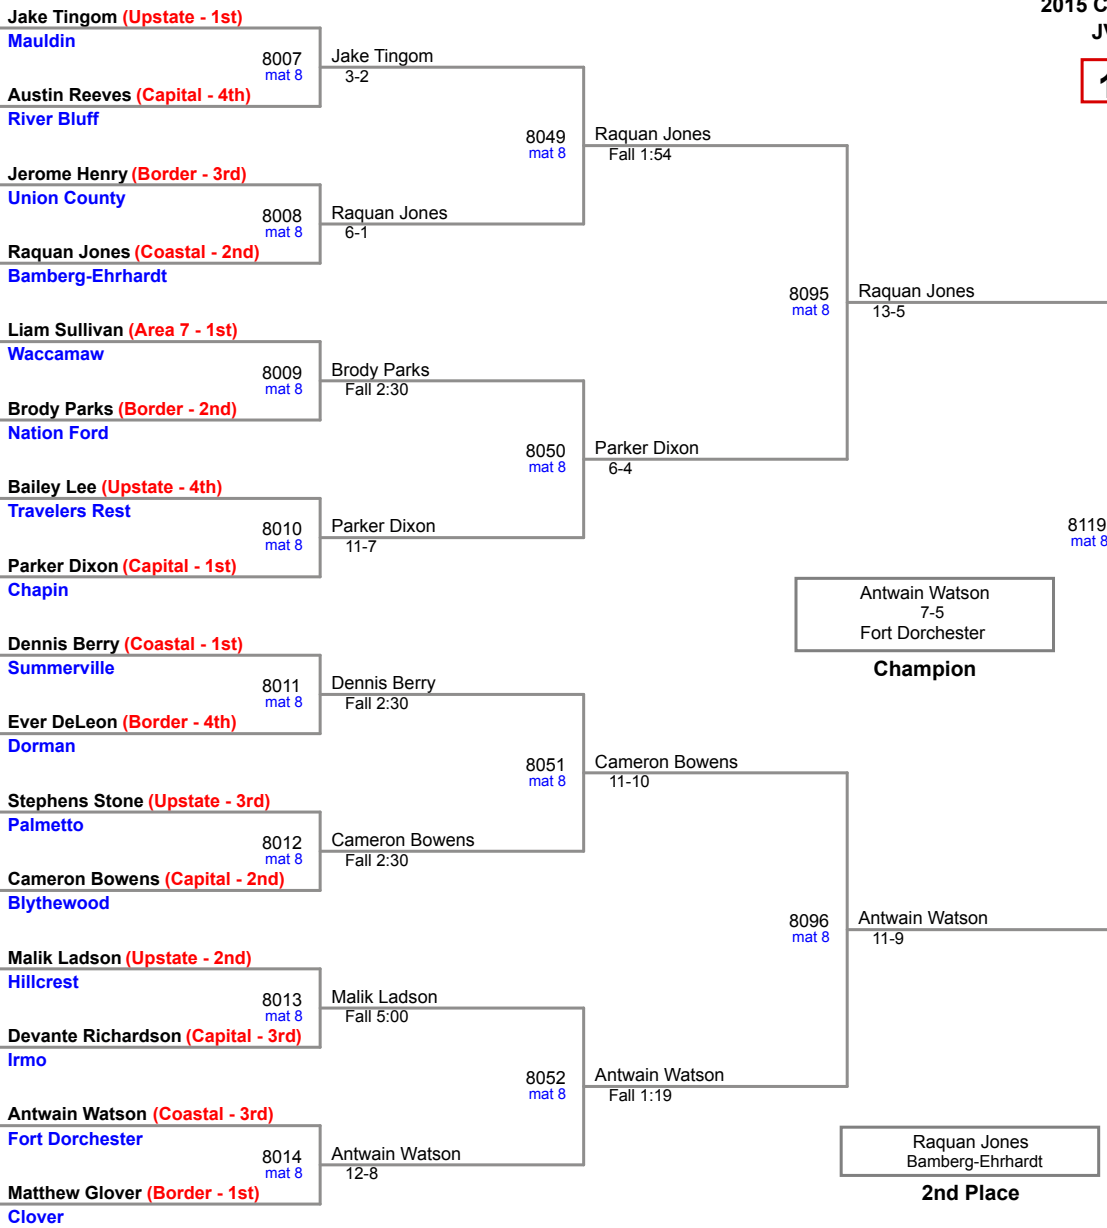

2015 Carolina Invitational
JV (on Mat 7)

160 Lbs

2015 Carolina Invitational
JV (on Mat 8)

170 Lbs

2015 Carolina Invitational
JV (on Mat 8)

182 Lbs

2015 Carolina Invitational
JV (on Mat 8)

195 Lbs