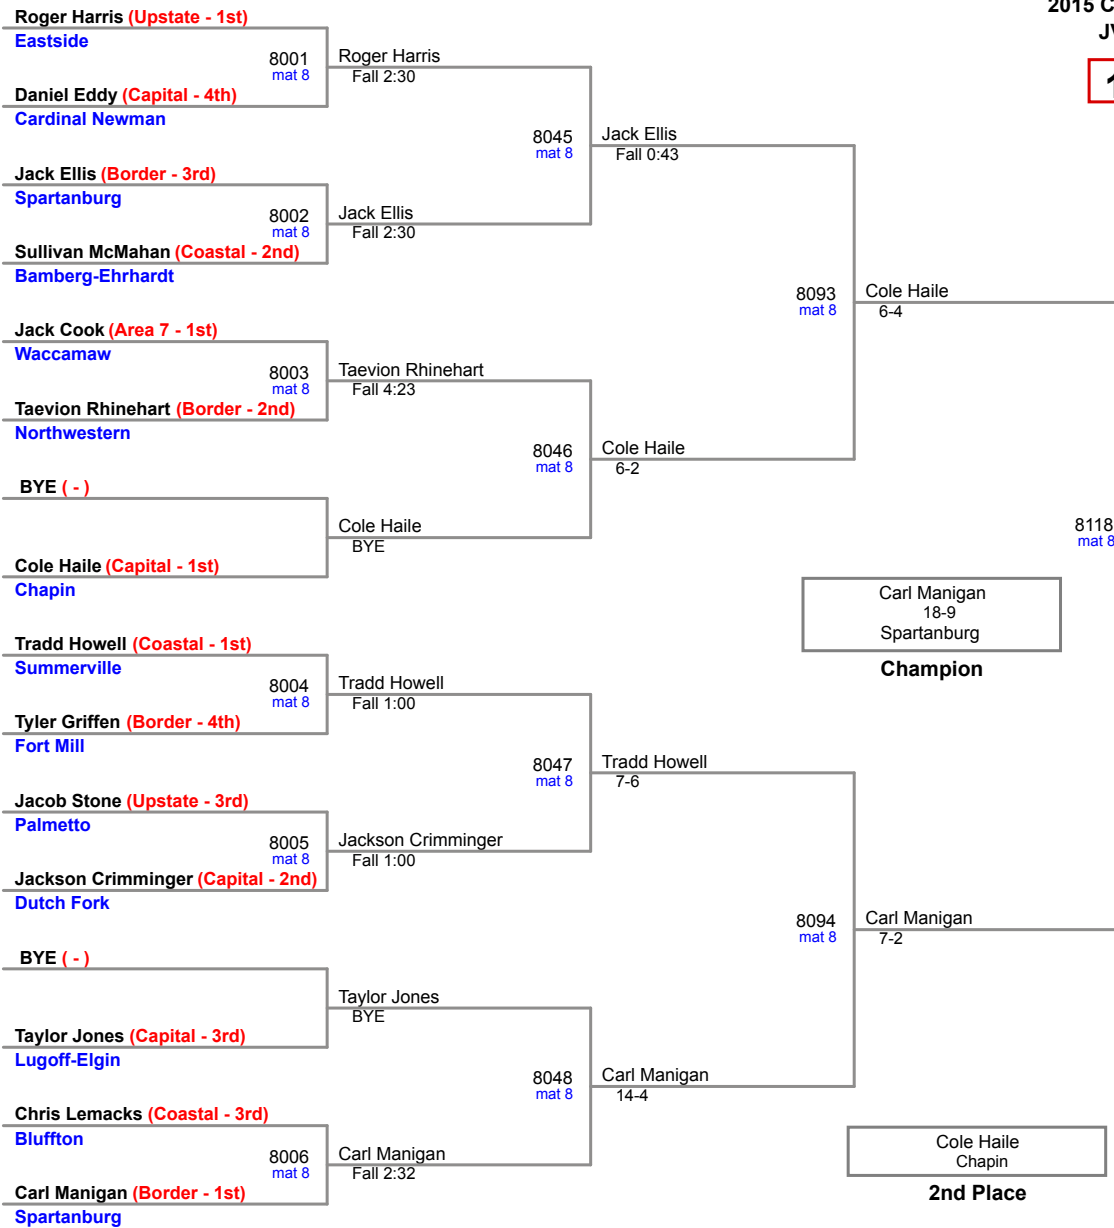

2015 Carolina Invitational
JV (on Mat 8)

170 Lbs