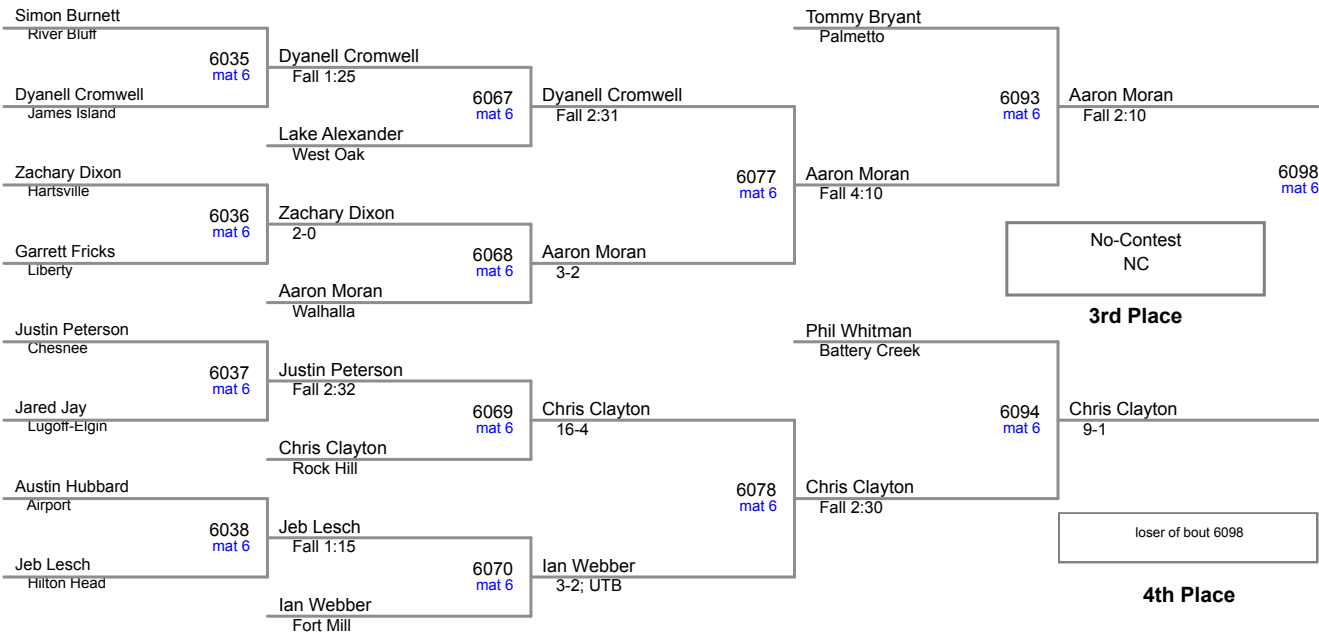

2015 Carolina Invitational
JV (on Mat 6)

132 Lbs