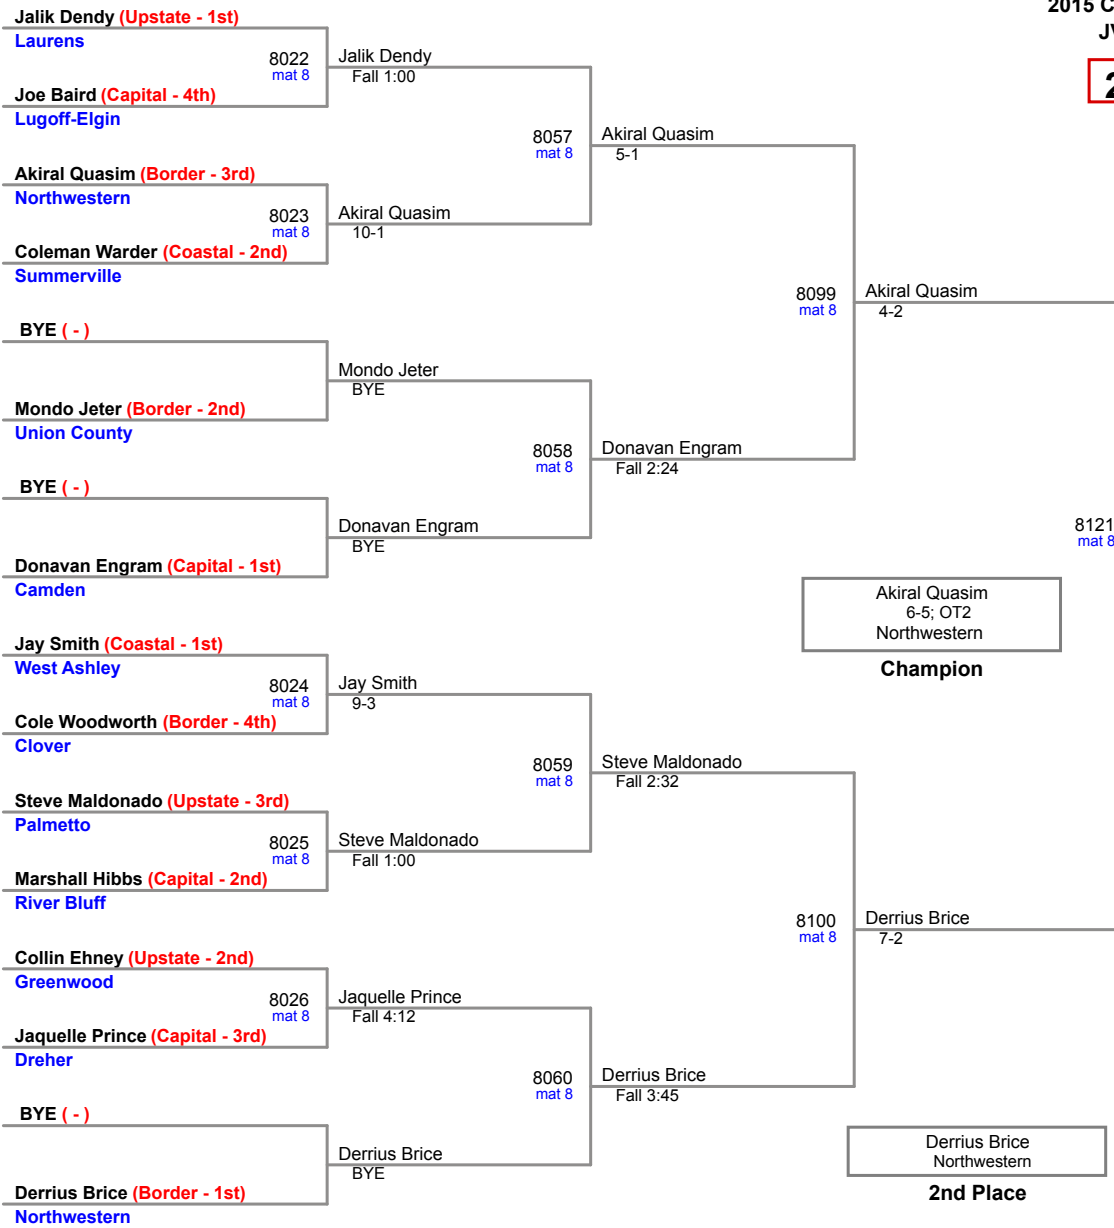

2015 Carolina Invitational
JV (on Mat 8)

220 Lbs