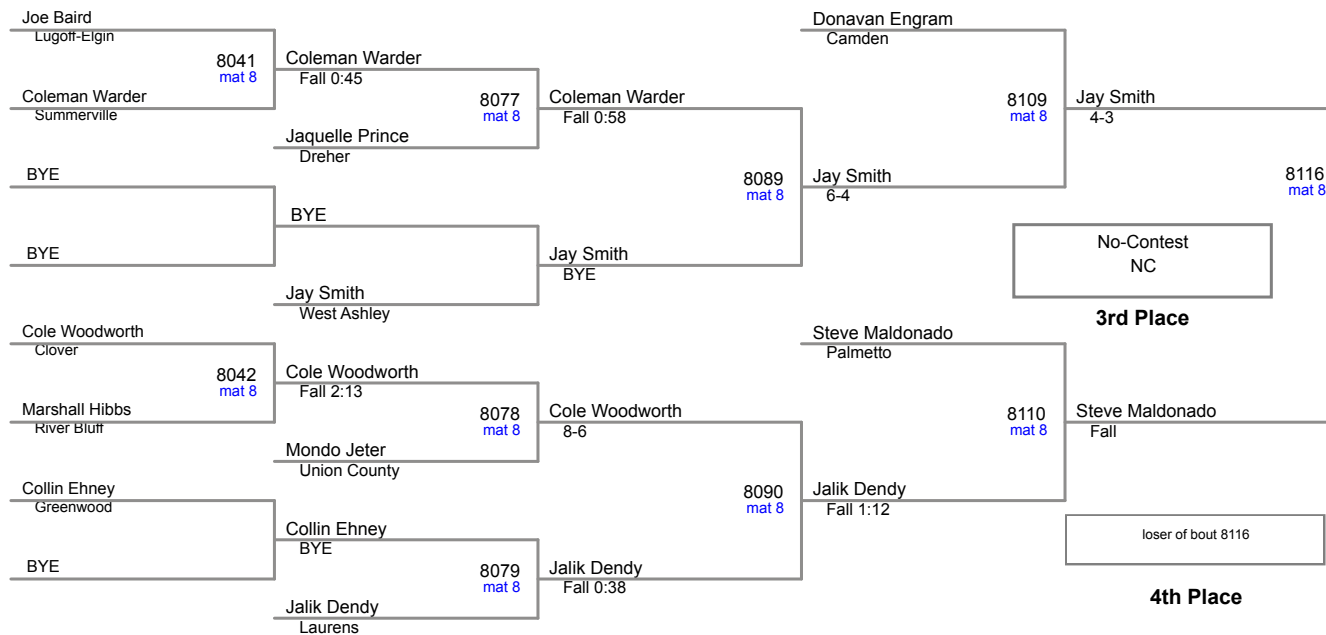

2015 Carolina Invitational
JV (on Mat 8)

220 Lbs