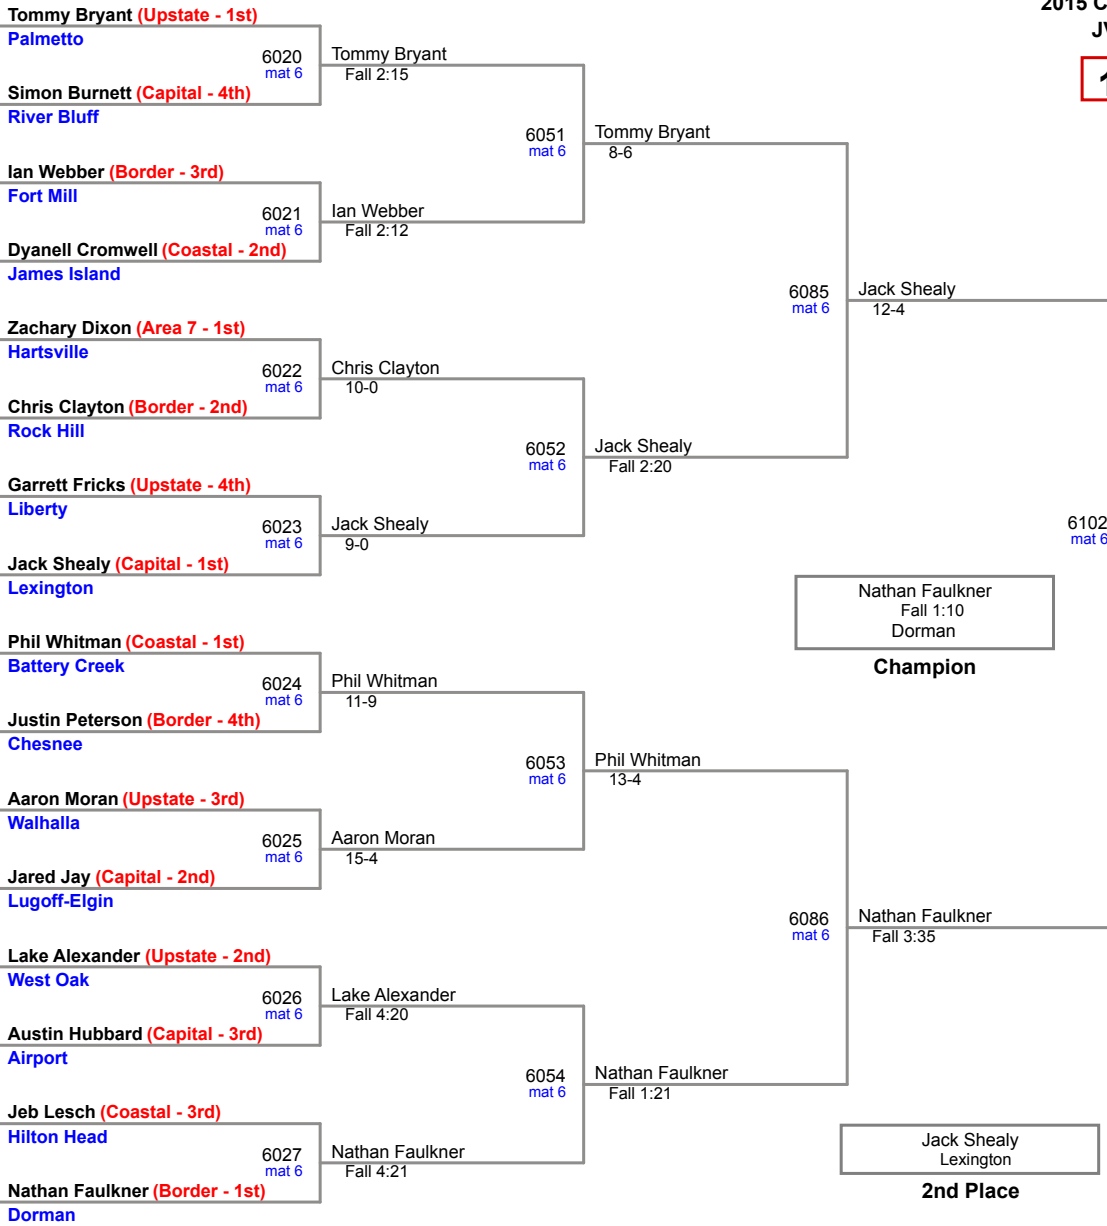

2015 Carolina Invitational
JV (on Mat 6)

132 Lbs