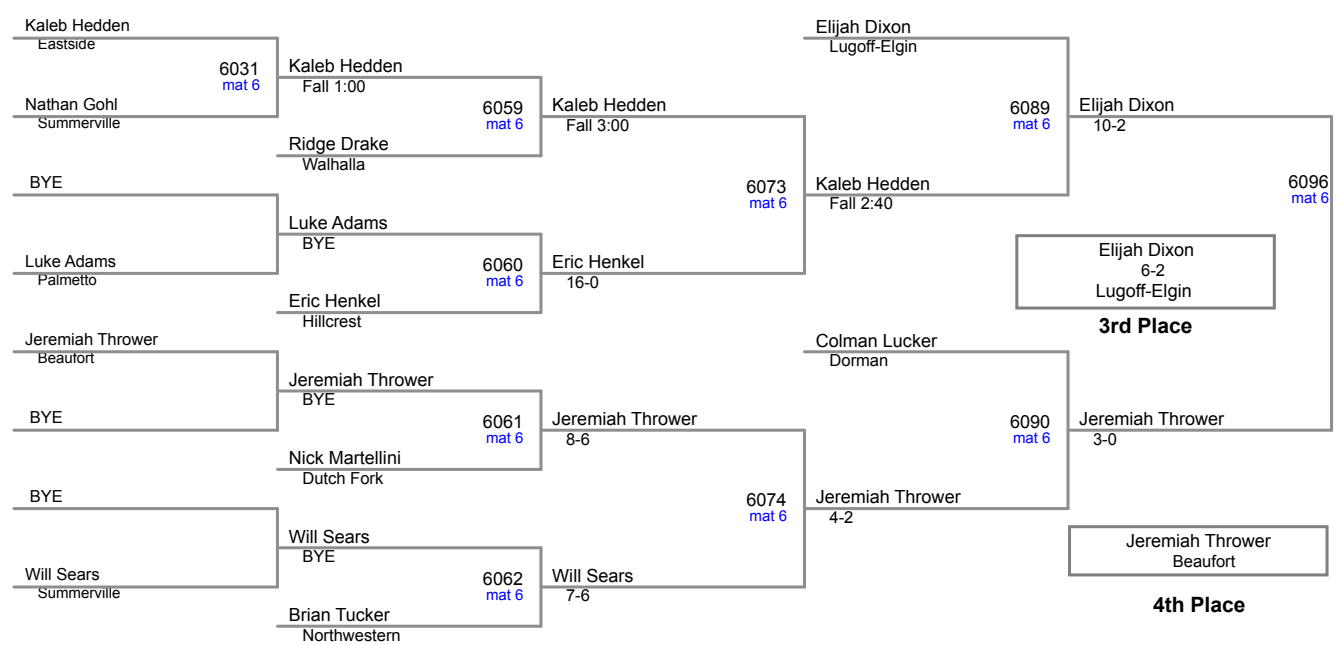

2015 Carolina Invitational
JV (on Mat 5)

106 Lbs

2015 Carolina Invitational
JV (on Mat 6)

113 Lbs

2015 Carolina Invitational
JV (on Mat 6)

120 Lbs

2015 Carolina Invitational
JV (on Mat 6)

126 Lbs