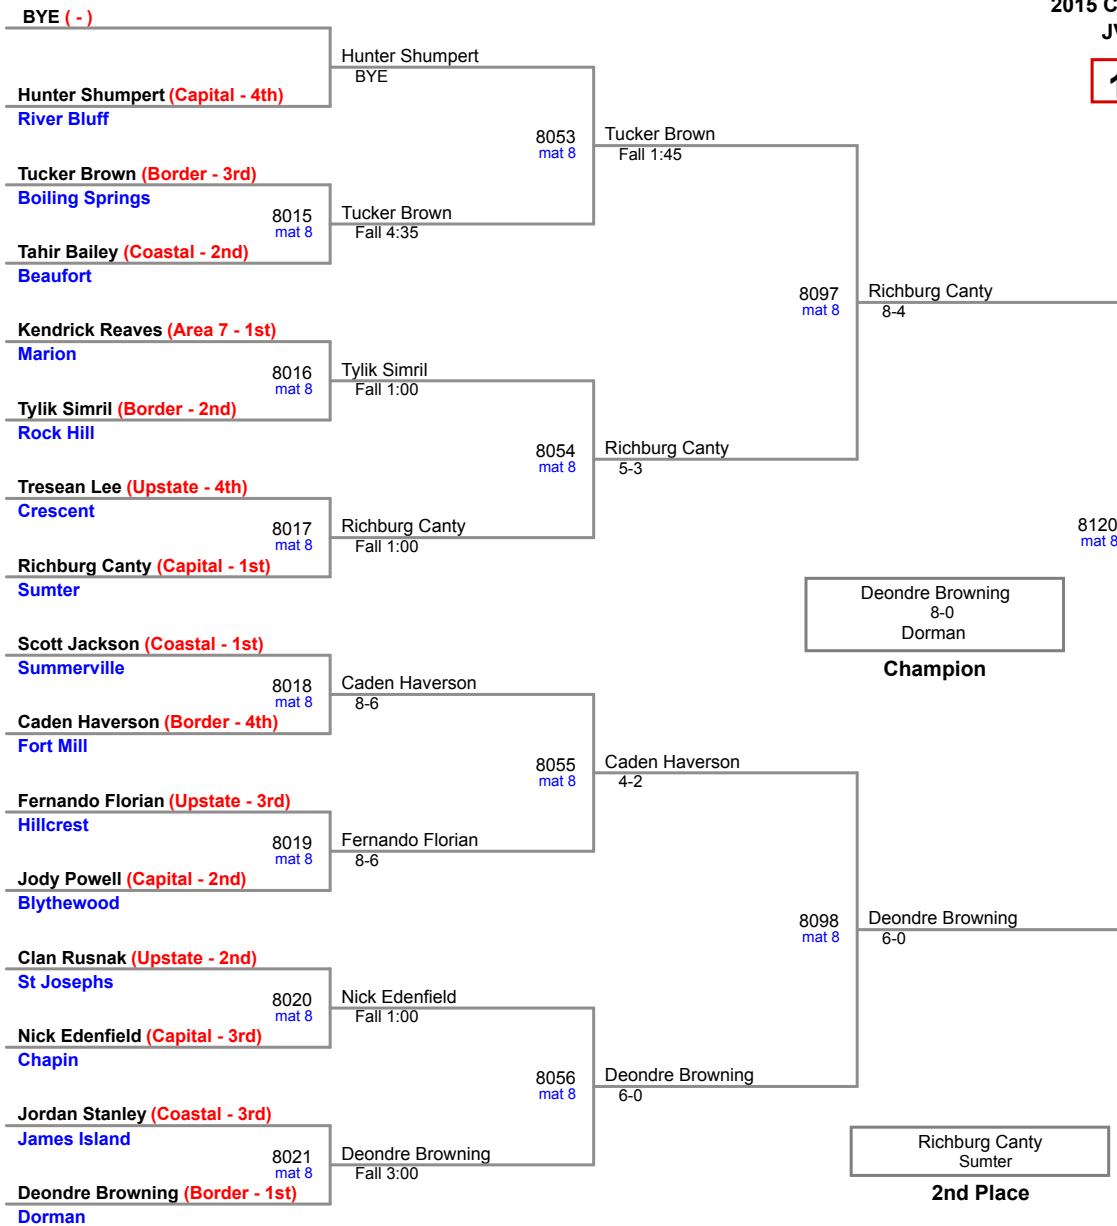

2015 Carolina Invitational
JV (on Mat 7)

160 Lbs

2015 Carolina Invitational
JV (on Mat 8)

170 Lbs

2015 Carolina Invitational
JV (on Mat 8)

182 Lbs

2015 Carolina Invitational
JV (on Mat 8)

195 Lbs