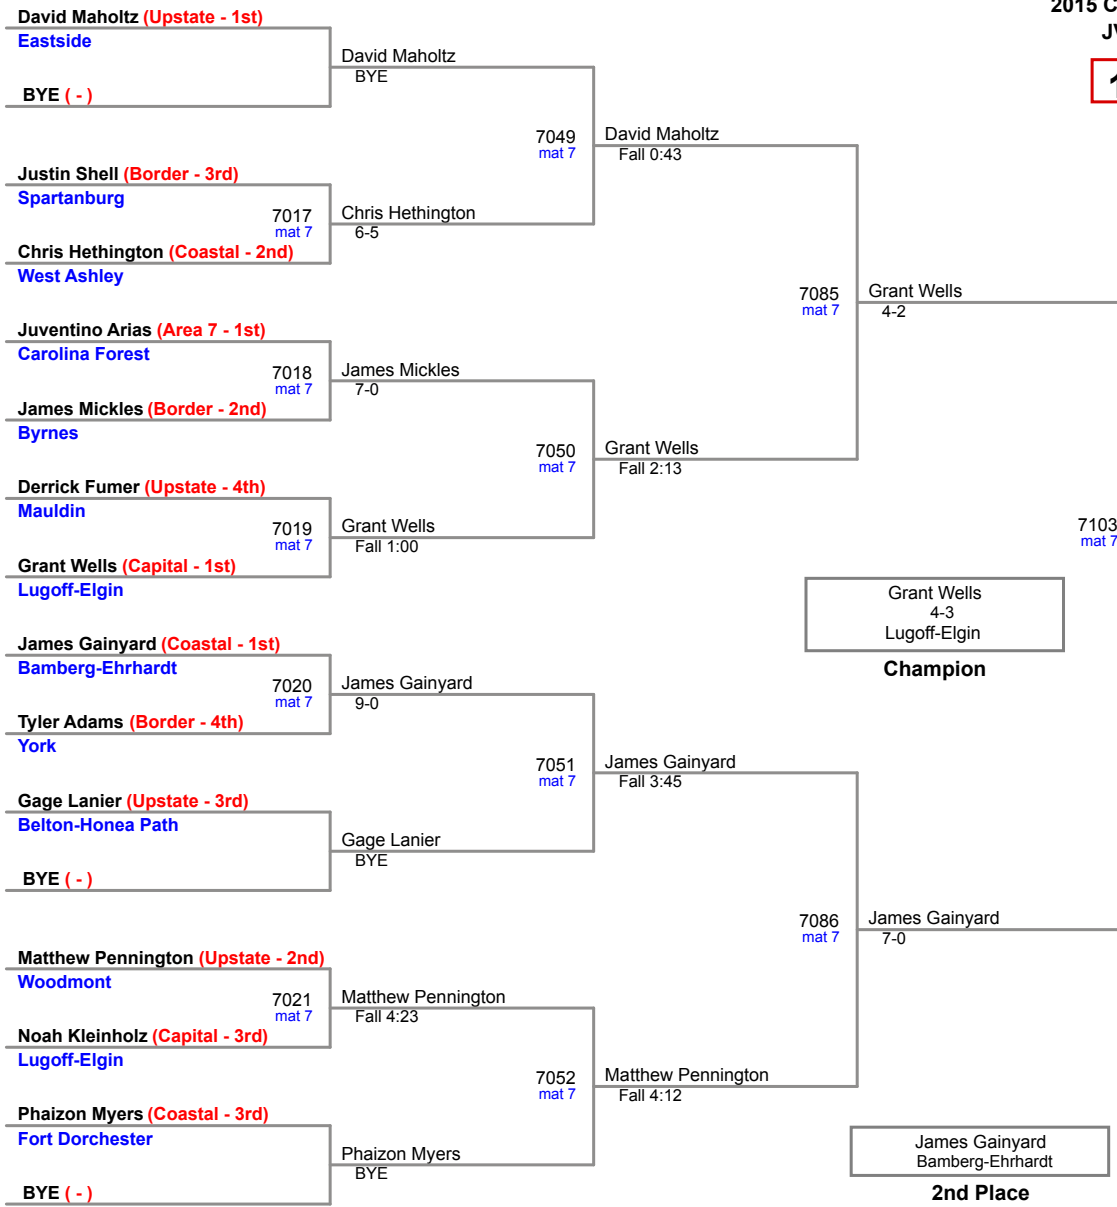

2015 Carolina Invitational
JV (on Mat 6)

132 Lbs

2015 Carolina Invitational
JV (on Mat 7)

138 Lbs

2015 Carolina Invitational
JV (on Mat 7)

145 Lbs

2015 Carolina Invitational
JV (on Mat 7)

152 Lbs