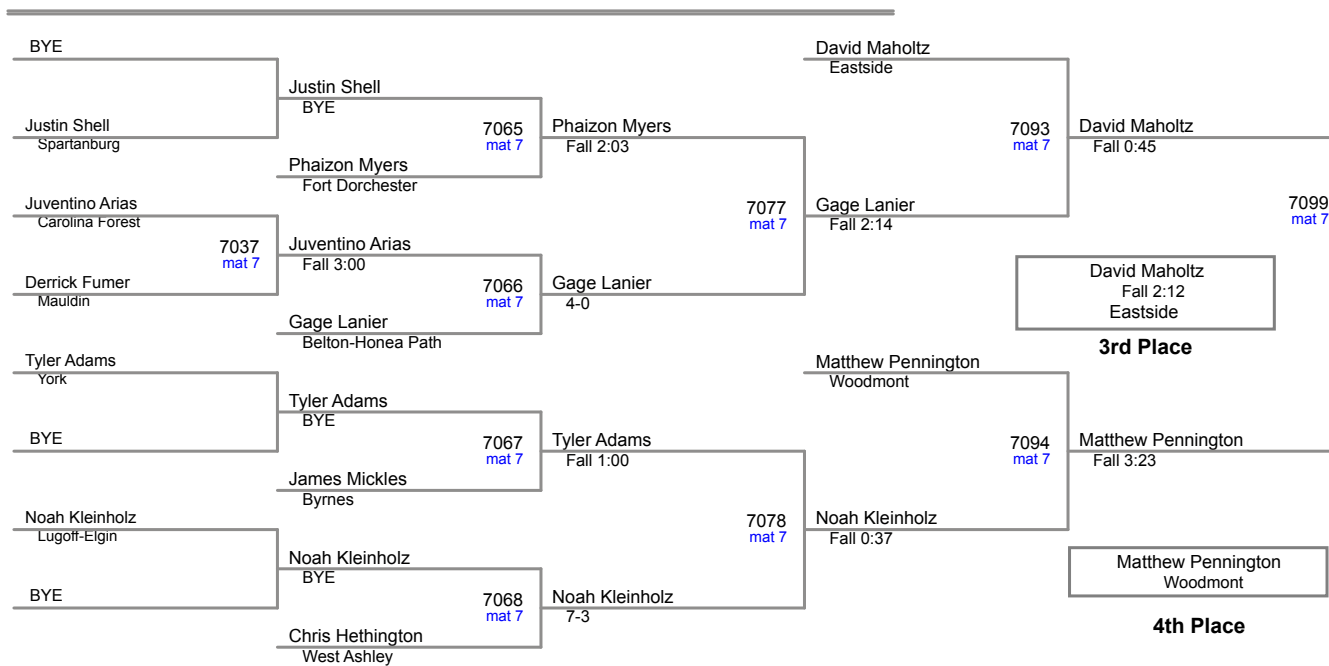

2015 Carolina Invitational
JV (on Mat 6)

132 Lbs

2015 Carolina Invitational
JV (on Mat 7)

138 Lbs

2015 Carolina Invitational
JV (on Mat 7)

145 Lbs

2015 Carolina Invitational
JV (on Mat 7)

152 Lbs