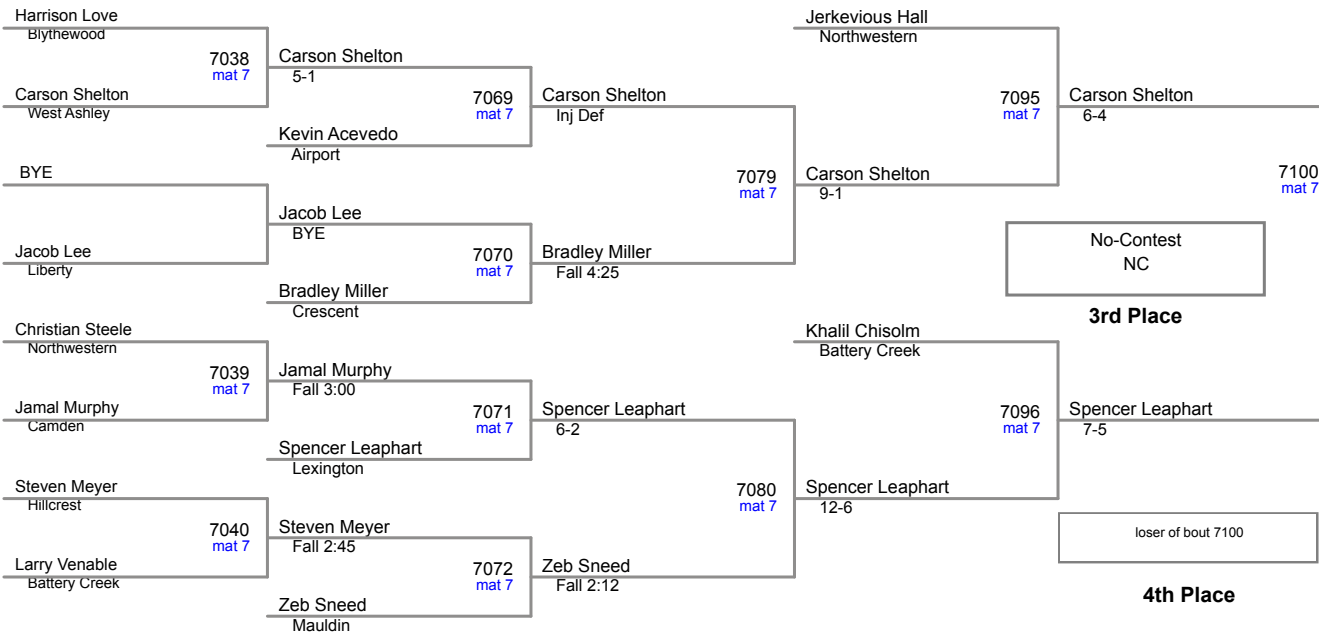

2015 Carolina Invitational
JV (on Mat 7)

160 Lbs