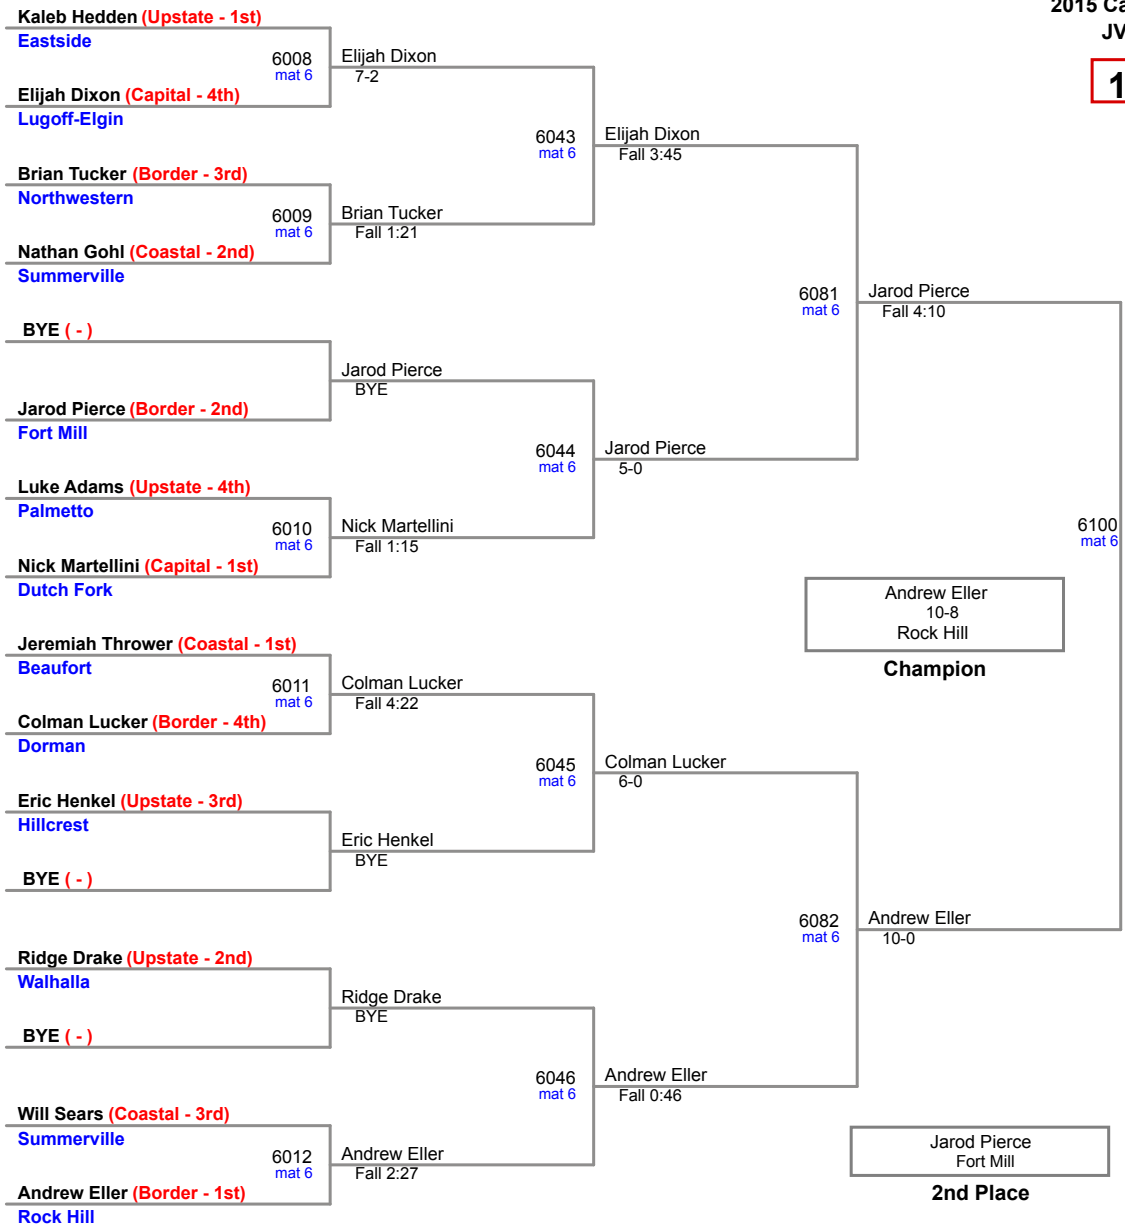

2015 Carolina Invitational
JV (on Mat 5)

106 Lbs

2015 Carolina Invitational
JV (on Mat 6)

113 Lbs

2015 Carolina Invitational
JV (on Mat 6)

120 Lbs

2015 Carolina Invitational
JV (on Mat 6)

126 Lbs