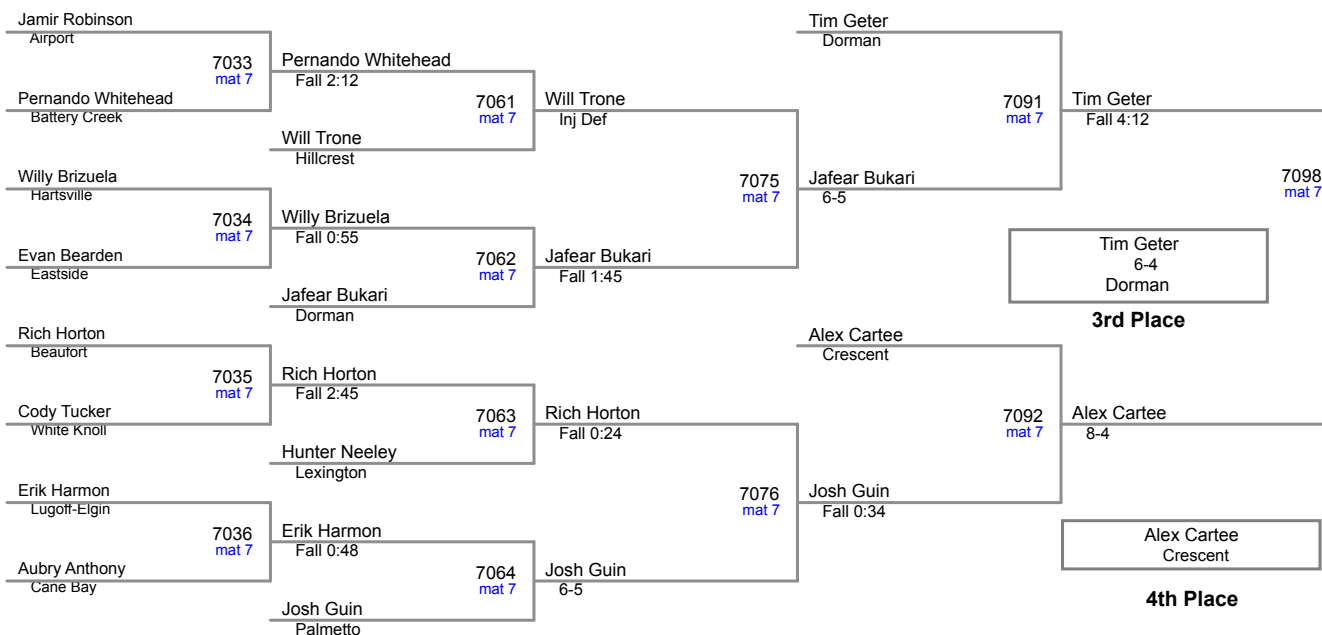

2015 Carolina Invitational
JV (on Mat 6)

132 Lbs

2015 Carolina Invitational
JV (on Mat 7)

138 Lbs

2015 Carolina Invitational
JV (on Mat 7)

145 Lbs

2015 Carolina Invitational
JV (on Mat 7)

152 Lbs