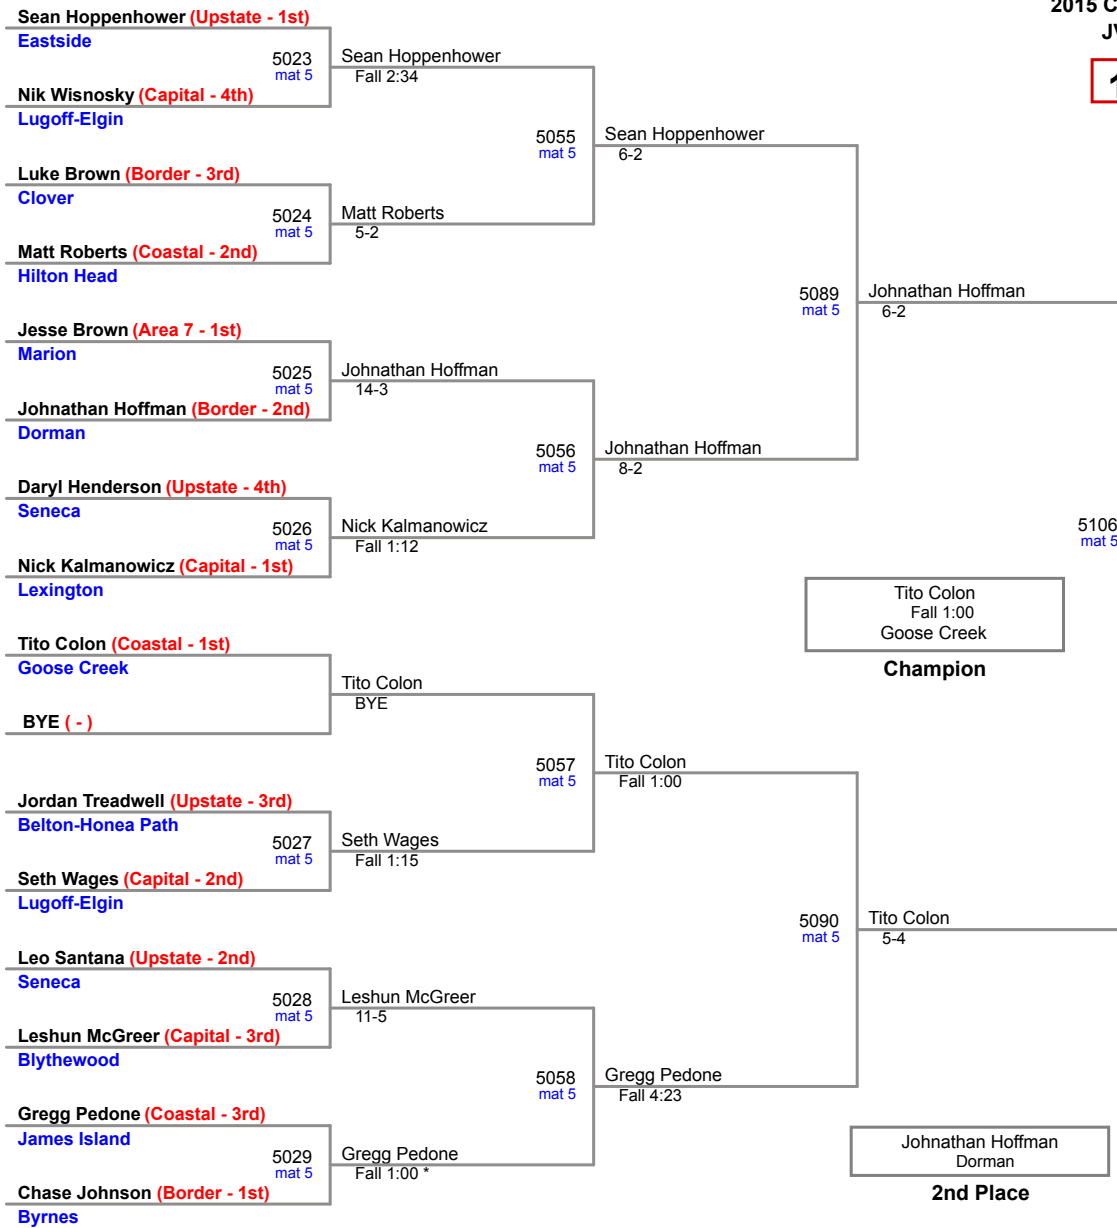

Plc	Points	Team	CH	CO
33	11	Belton-Honea Path	-	-
33	11	Dutch Fork	-	-
35	10	Laurens	-	-
36	9	Camden	-	-
36	9	West Oak	-	-
38	8	Union County	-	-
39	6	Gilbert	-	-
39	6	Hilton Head	-	-
39	6	St Josephs	-	-
42	4	Dreher	-	-
42	4	Hartsville	-	-
42	4	York	-	-
45	3	Carolina Forest	-	-
45	3	Chesnee	-	-
45	3	Seneca	-	-
48	2	Airport	-	-
49	0	Bluffton	-	-
49	0	Cane Bay	-	-
49	0	Cardinal Newman	-	-
49	0	Greenwood	-	-
49	0	Greer	-	-
49	0	Irmo	-	-
49	0	Liberty	-	-
49	0	Ninety Six	-	-
49	0	North Central	-	-
49	0	River Bluff	-	-
49	0	Socastee	-	-
49	0	Stratford	-	-
49	0	Waccamaw	-	-
49	0	White Knoll	-	-
63				
64				

2015 Carolina Invitational
JV (on Mat 5)

106 Lbs