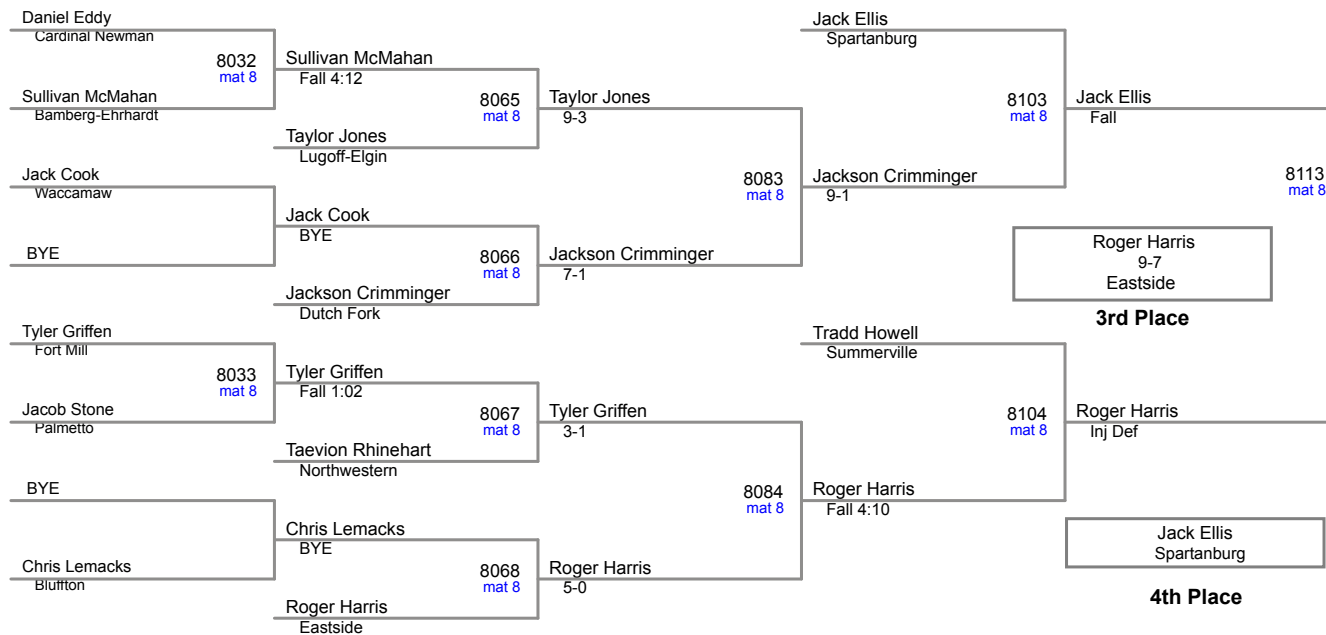

2015 Carolina Invitational
JV (on Mat 8)

170 Lbs