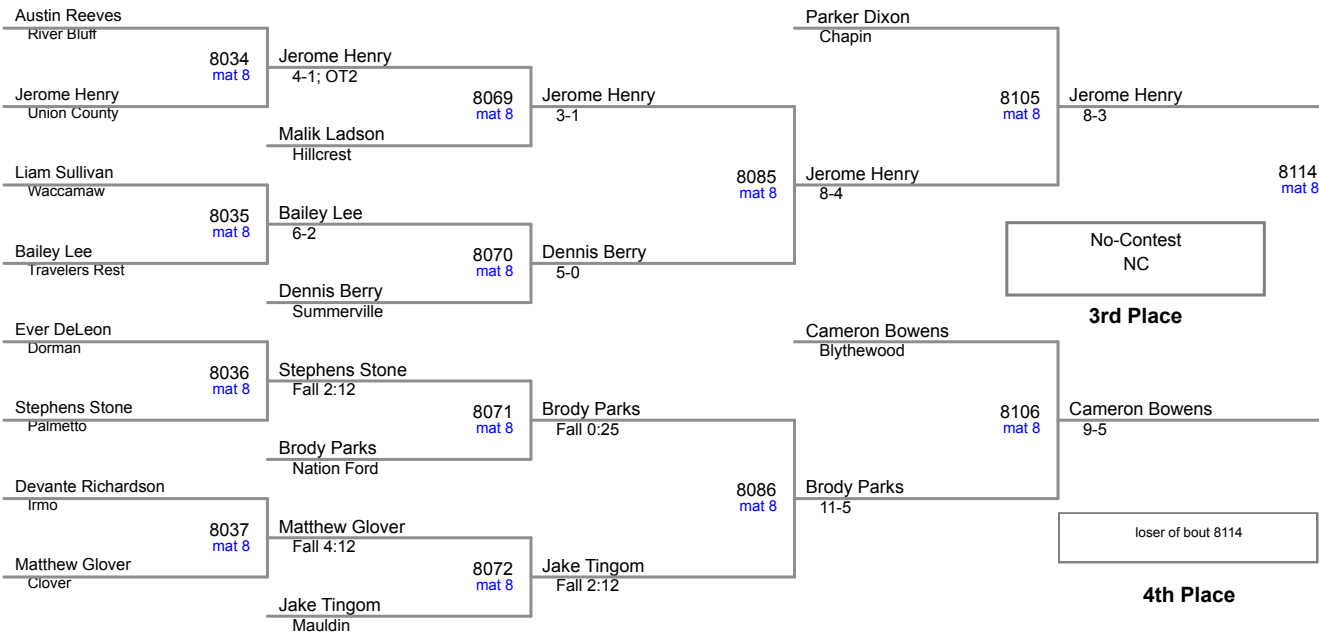

2015 Carolina Invitational
JV (on Mat 7)

160 Lbs

2015 Carolina Invitational
JV (on Mat 8)

170 Lbs

2015 Carolina Invitational
JV (on Mat 8)

182 Lbs

2015 Carolina Invitational
JV (on Mat 8)

195 Lbs