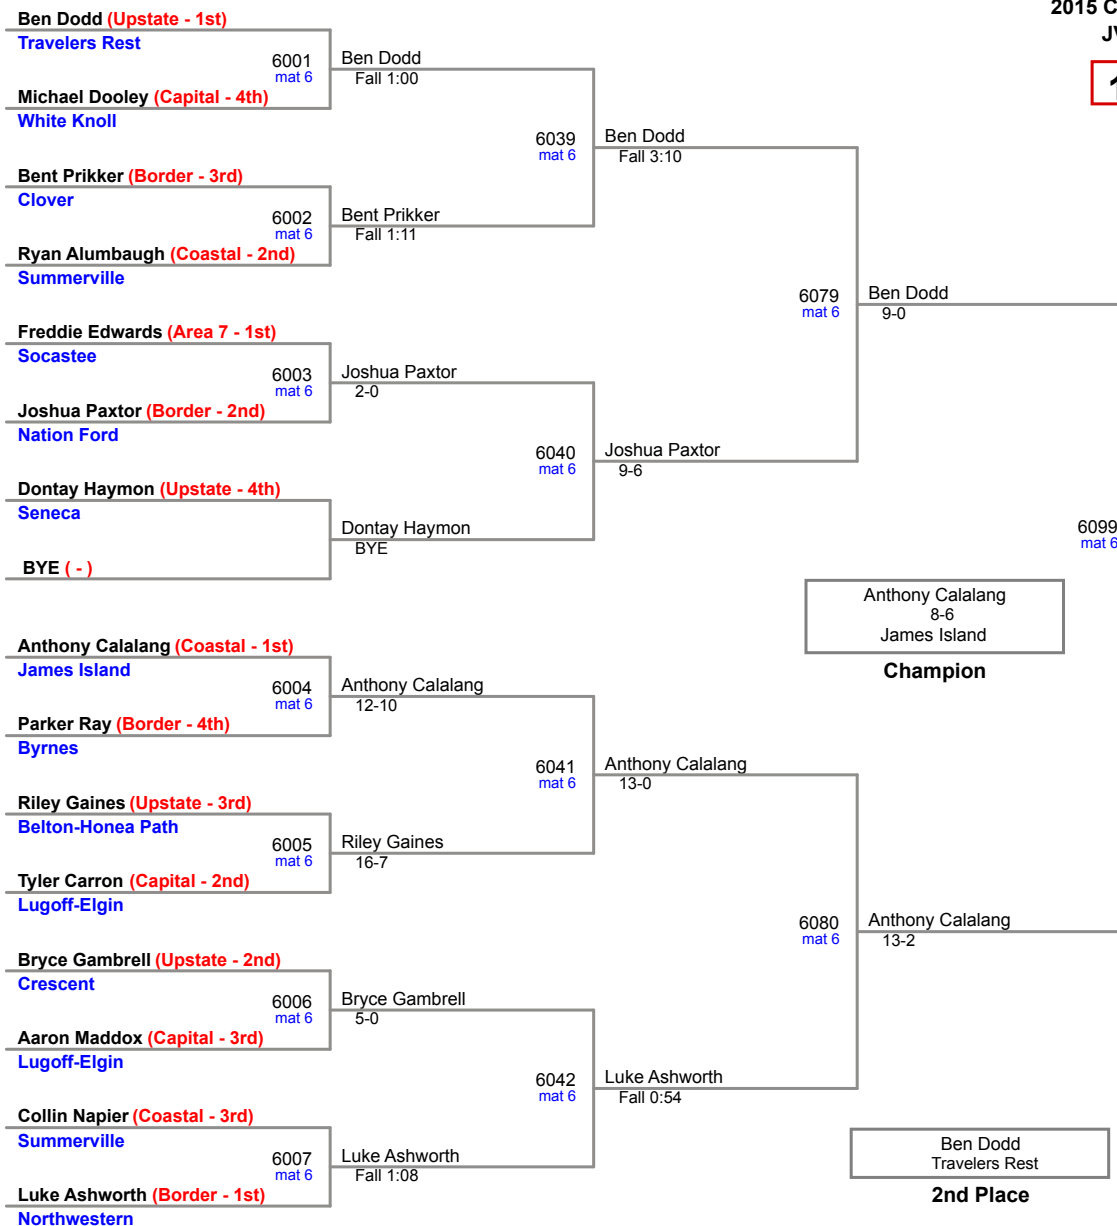

2015 Carolina Invitational
JV (on Mat 6)

113 Lbs