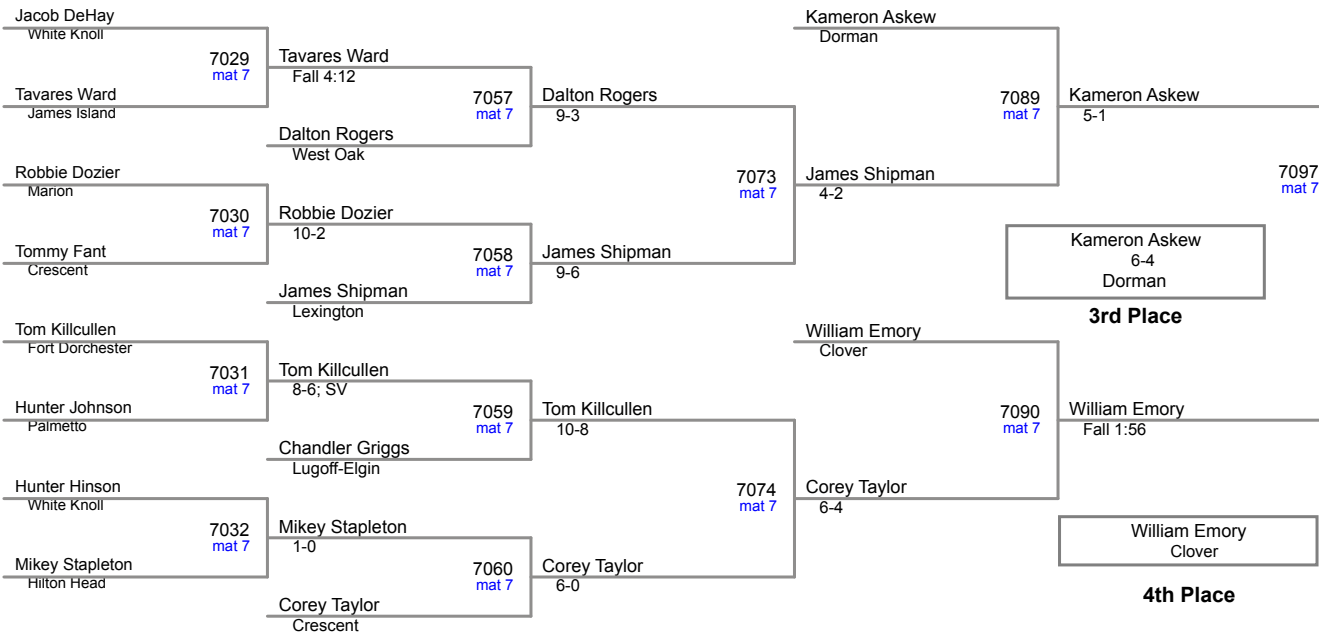

2015 Carolina Invitational
JV (on Mat 7)

138 Lbs