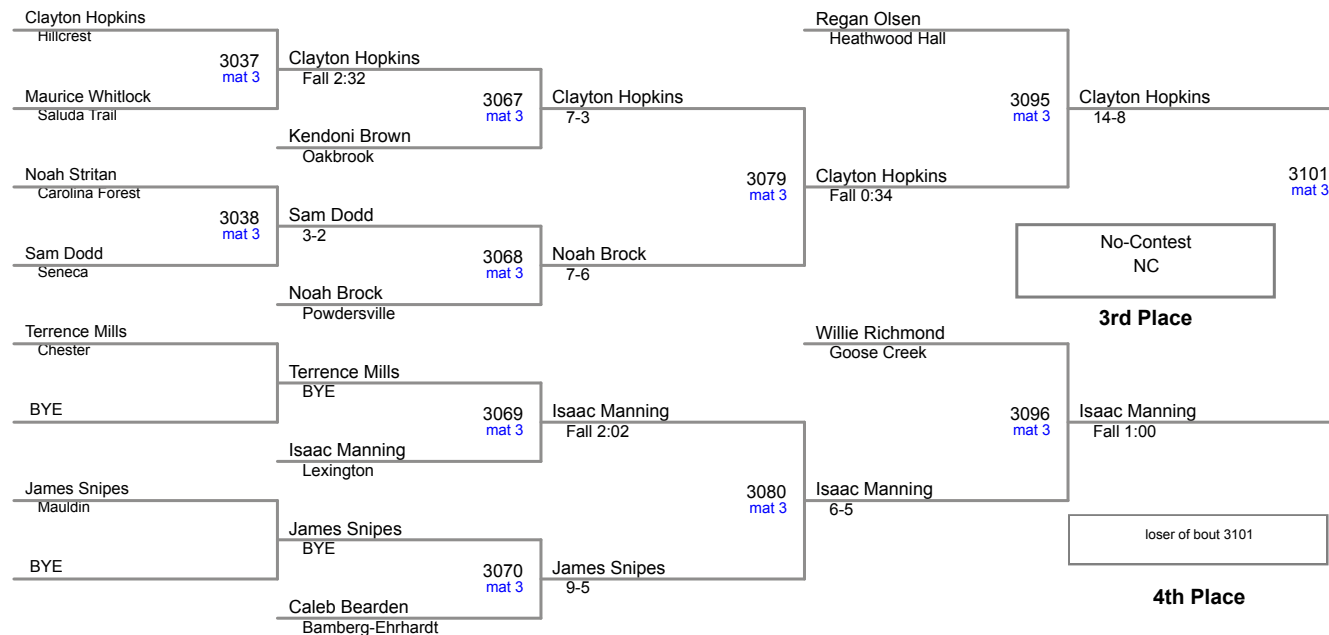

2015 Carolina Invitational
MS (on Mat 3)

131 Lbs