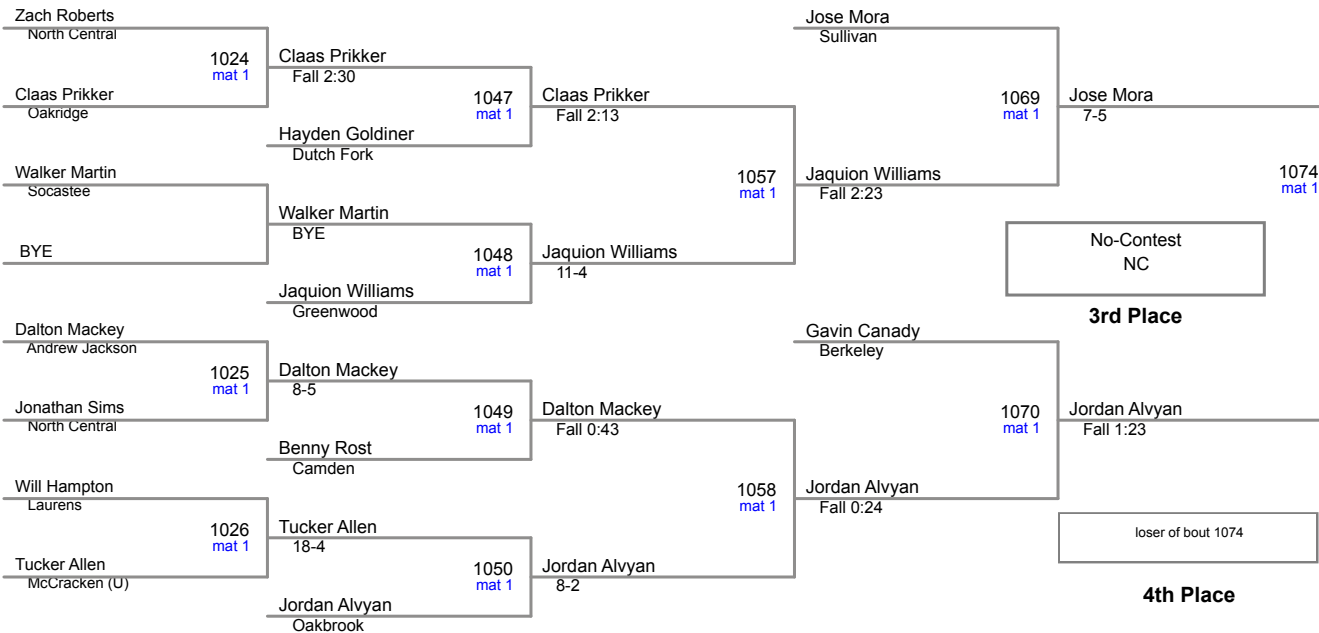

2015 Carolina Invitational
MS (on Mat 1)

86 Lbs