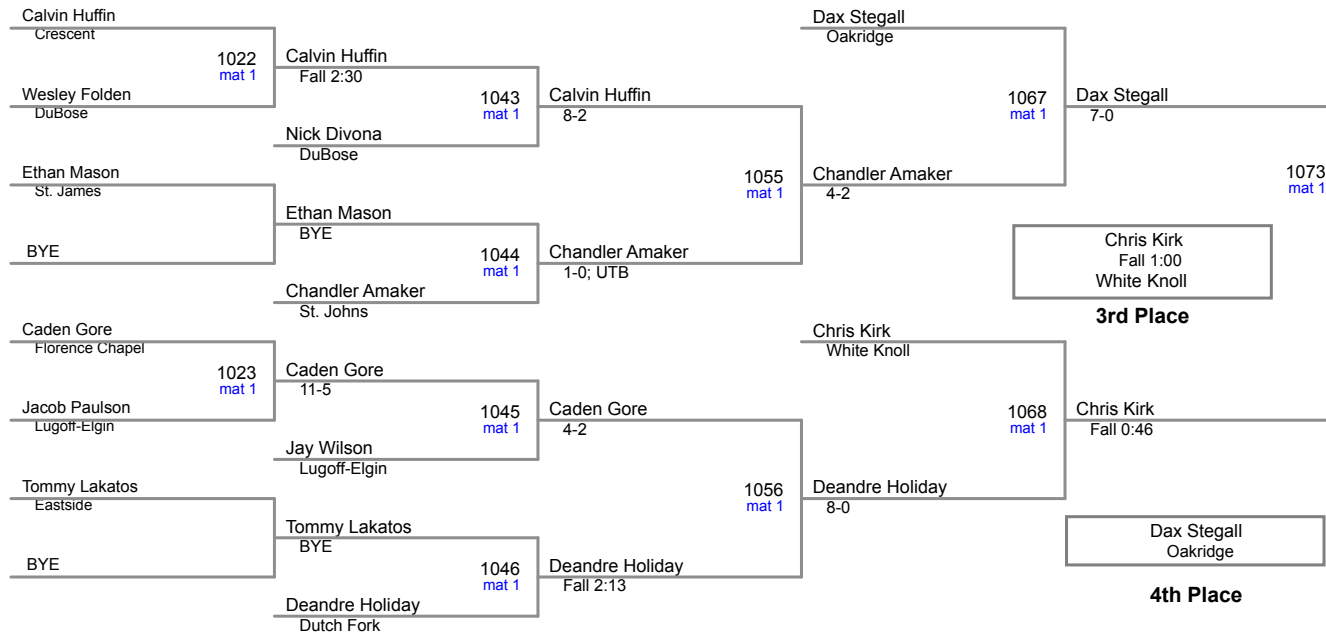

Plc	Points	Team	CH	CO
65	5	St. Johns	-	-
66	4	Carver	-	-
66	4	Edisto	-	-
66	4	River Oaks	-	-
66	4	Woodruff	-	-
70	3	Blythewood	-	-
70	3	Cane Bay	-	-
70	3	Chester	-	-
70	3	Landrum	-	-
70	3	Rollings	-	-
75	2	Marion	-	-
75	2	McCracken (U)	-	-
77	1	Waccamaw	-	-
78	0	Boiling Springs	-	-
78	0	Carolina Forest	-	-
78	0	Eastside	-	-
78	0	Hand	-	-
78	0	Hartsville	-	-
78	0	Laurens	-	-
78	0	North Central	-	-
78	0	Socastee	-	-
78	0	St. James	-	-
78	0	Walhalla	-	-
78	0	Wren	-	-
89				
90				
91				
92				
93				
94				
95				
96				

2015 Carolina Invitational
MS (on Mat 1)

80 Lbs