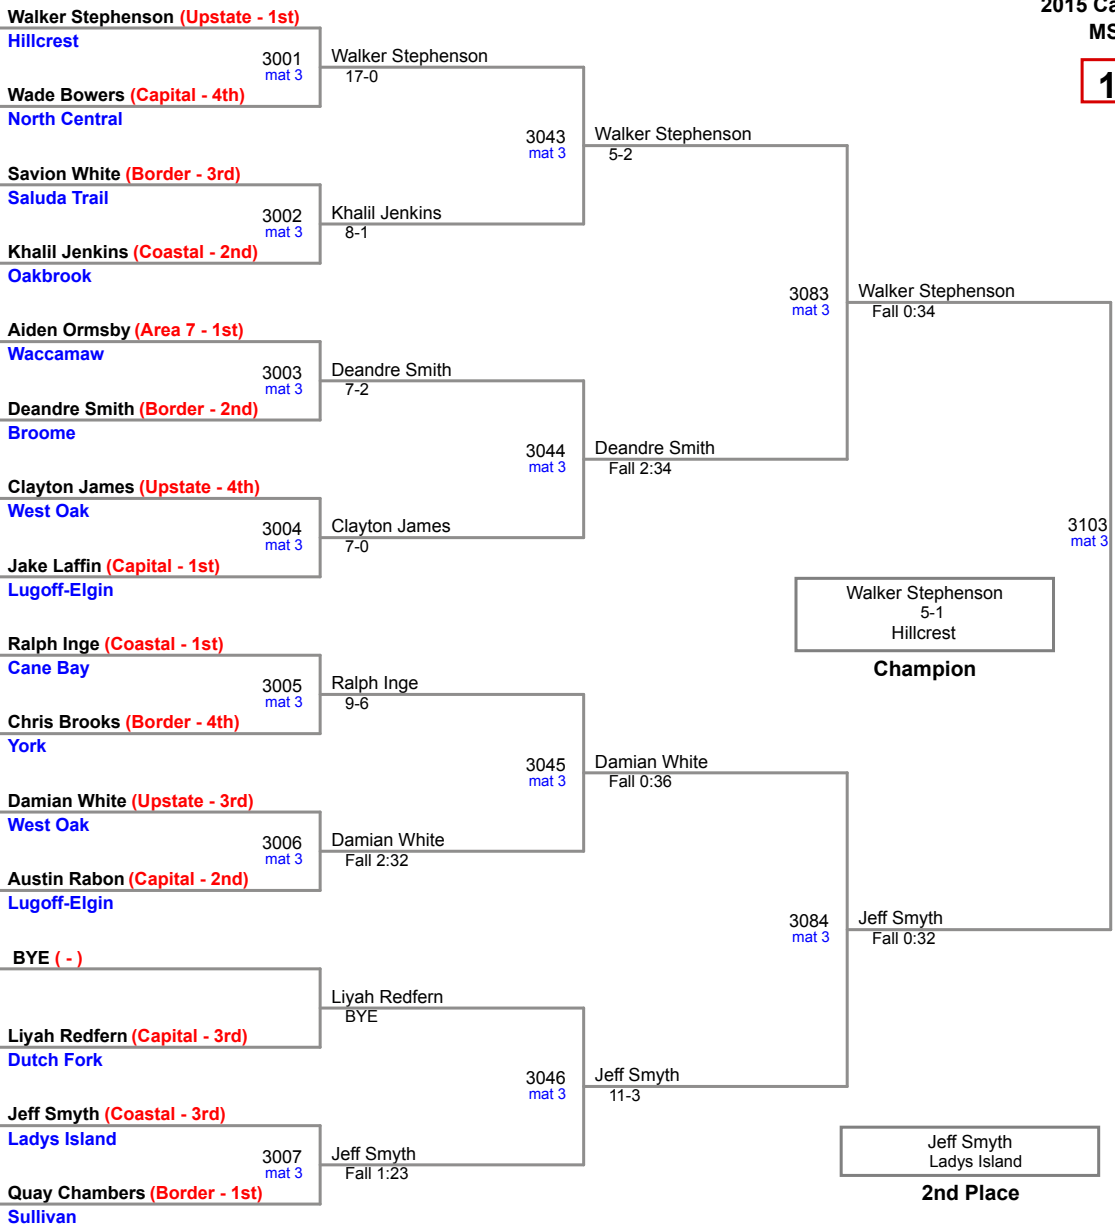

2015 Carolina Invitational
MS (on Mat 2)

104 Lbs

2015 Carolina Invitational
MS (on Mat 2)

110 Lbs

2015 Carolina Invitational
MS (on Mat 3)

117 Lbs

2015 Carolina Invitational
MS (on Mat 3)

124 Lbs