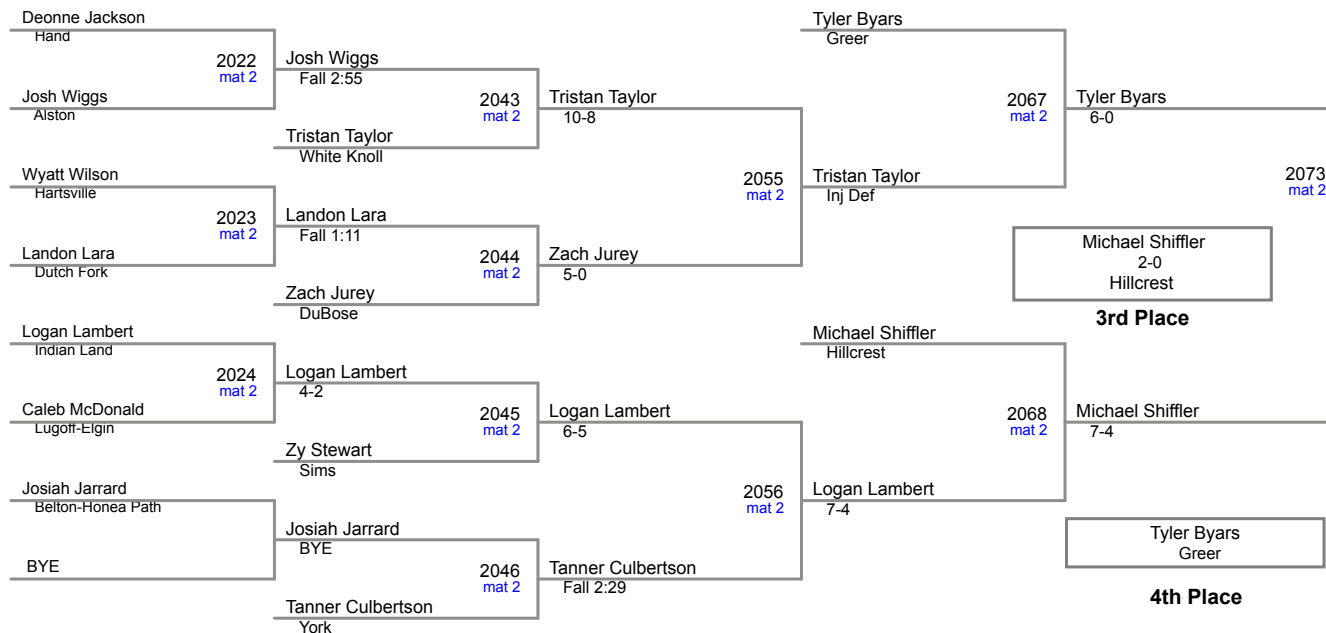

2015 Carolina Invitational
MS (on Mat 1)

80 Lbs

2015 Carolina Invitational
MS (on Mat 1)

86 Lbs

2015 Carolina Invitational
MS (on Mat 1)

92 Lbs

2015 Carolina Invitational
MS (on Mat 2)

98 Lbs