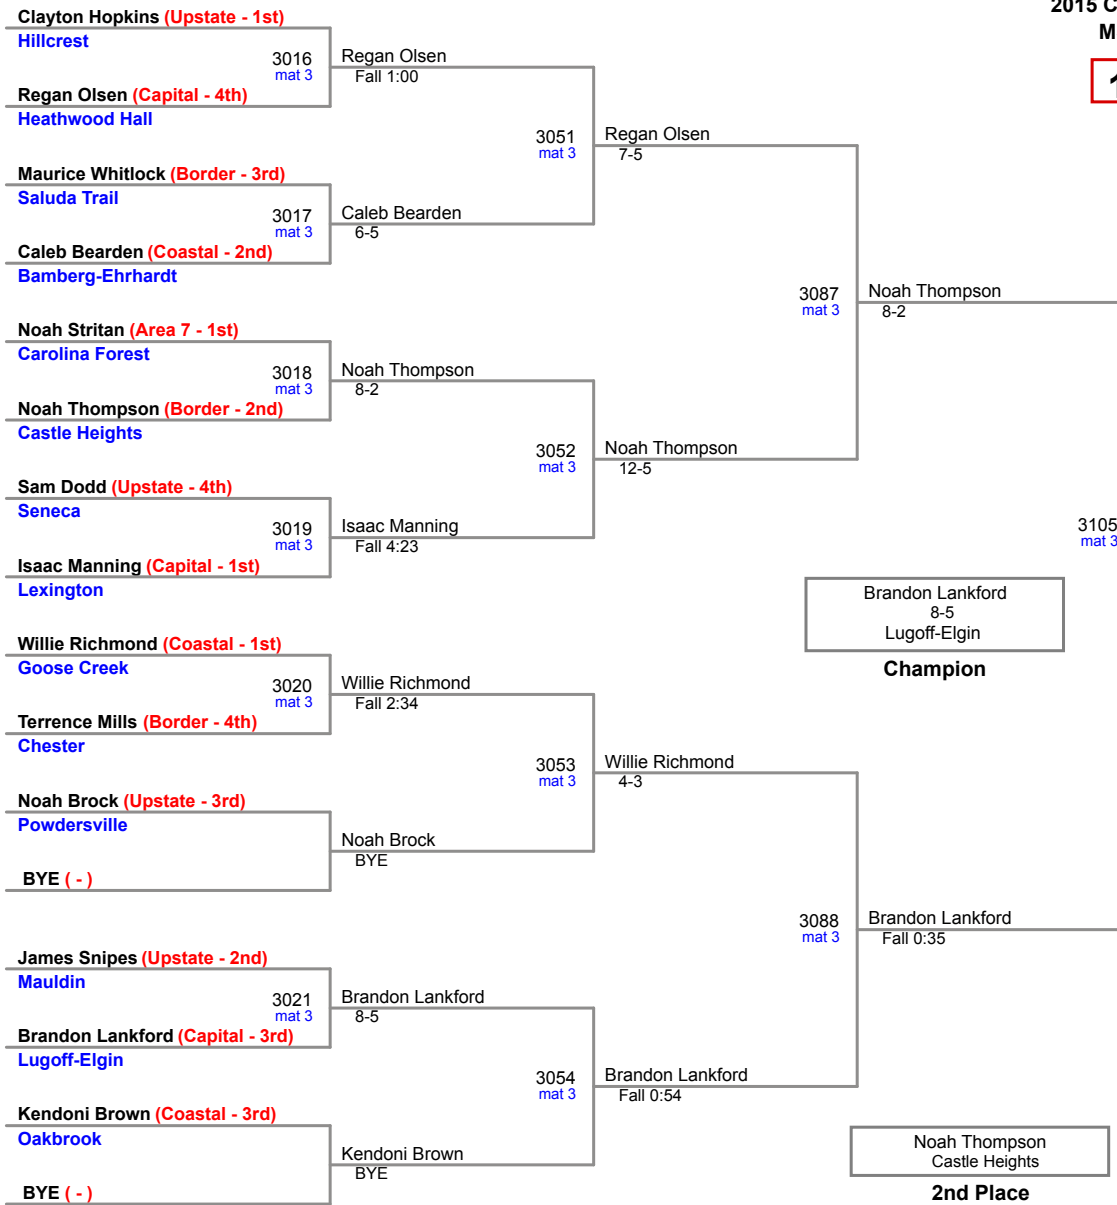

2015 Carolina Invitational
MS (on Mat 3)

131 Lbs