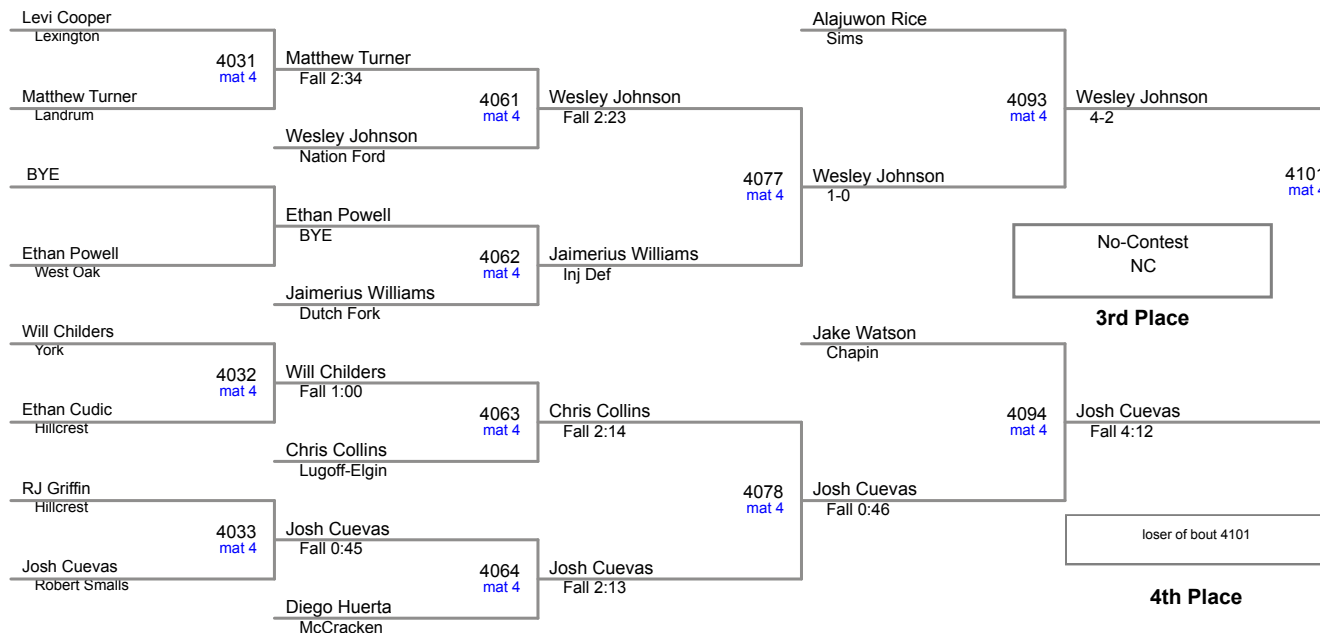

2015 Carolina Invitational
MS (on Mat 3)

131 Lbs

2015 Carolina Invitational
MS (on Mat 3)

138 Lbs

2015 Carolina Invitational
MS (on Mat 4)

146 Lbs

2015 Carolina Invitational
MS (on Mat 4)

154 Lbs