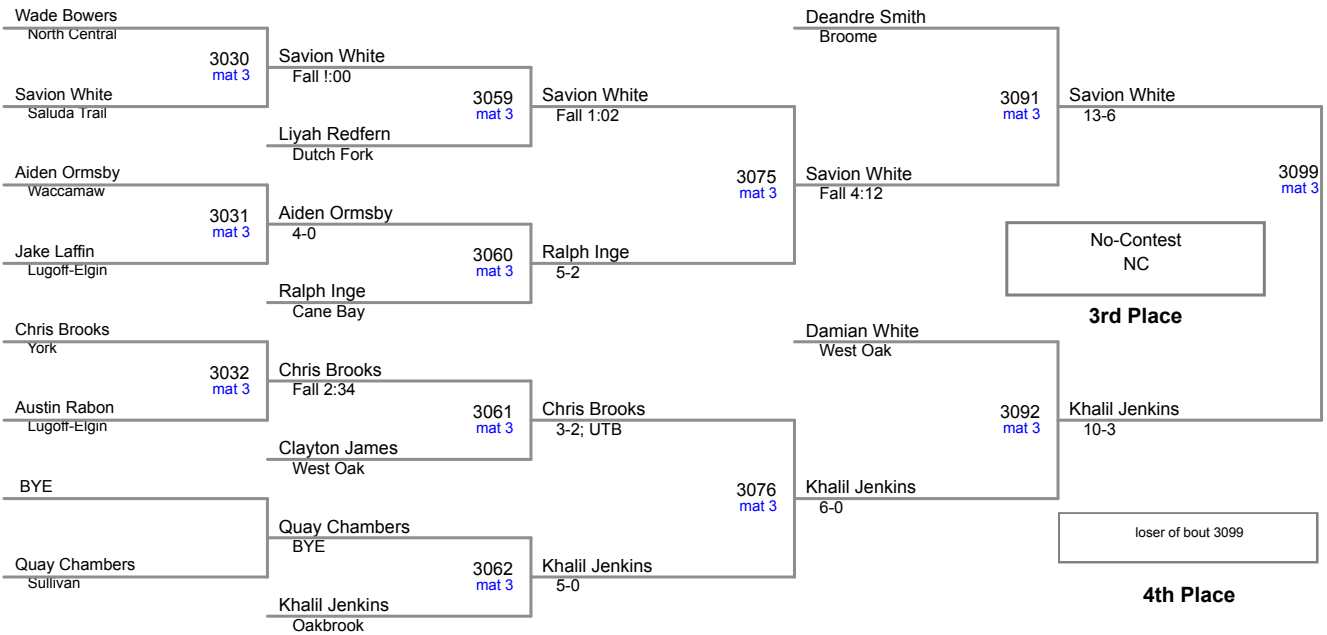

2015 Carolina Invitational
MS (on Mat 2)

104 Lbs

2015 Carolina Invitational
MS (on Mat 2)

110 Lbs

2015 Carolina Invitational
MS (on Mat 3)

117 Lbs

2015 Carolina Invitational
MS (on Mat 3)

124 Lbs