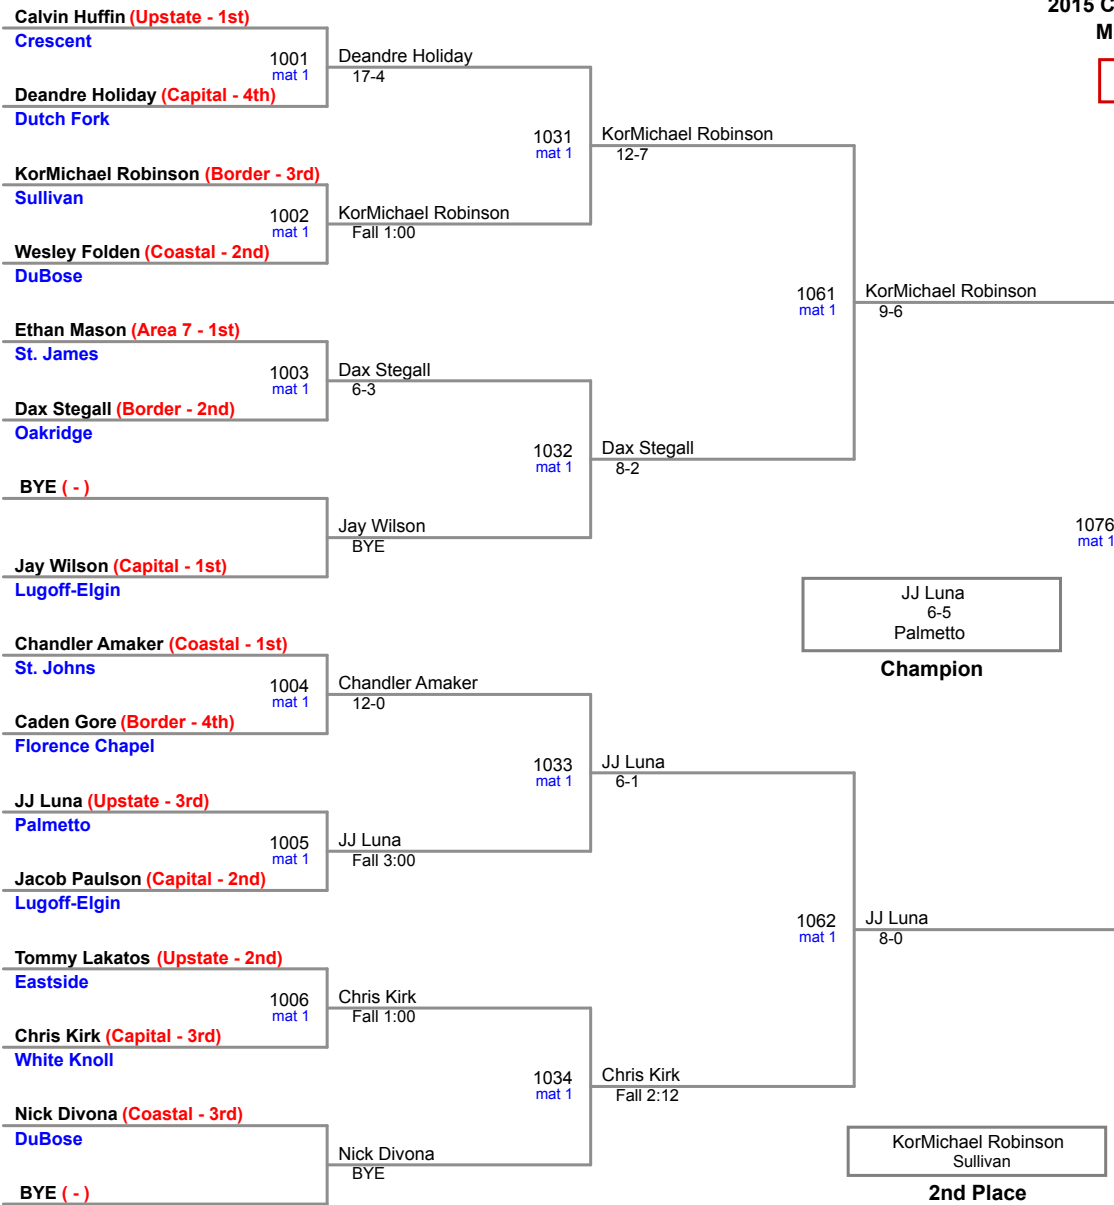

Plc	Points	Team	CH	CO
65	5	St. Johns	-	-
66	4	Carver	-	-
66	4	Edisto	-	-
66	4	River Oaks	-	-
66	4	Woodruff	-	-
70	3	Blythewood	-	-
70	3	Cane Bay	-	-
70	3	Chester	-	-
70	3	Landrum	-	-
70	3	Rollings	-	-
75	2	Marion	-	-
75	2	McCracken (U)	-	-
77	1	Waccamaw	-	-
78	0	Boiling Springs	-	-
78	0	Carolina Forest	-	-
78	0	Eastside	-	-
78	0	Hand	-	-
78	0	Hartsville	-	-
78	0	Laurens	-	-
78	0	North Central	-	-
78	0	Socastee	-	-
78	0	St. James	-	-
78	0	Walhalla	-	-
78	0	Wren	-	-
89				
90				
91				
92				
93				
94				
95				
96				

2015 Carolina Invitational
MS (on Mat 1)

80 Lbs