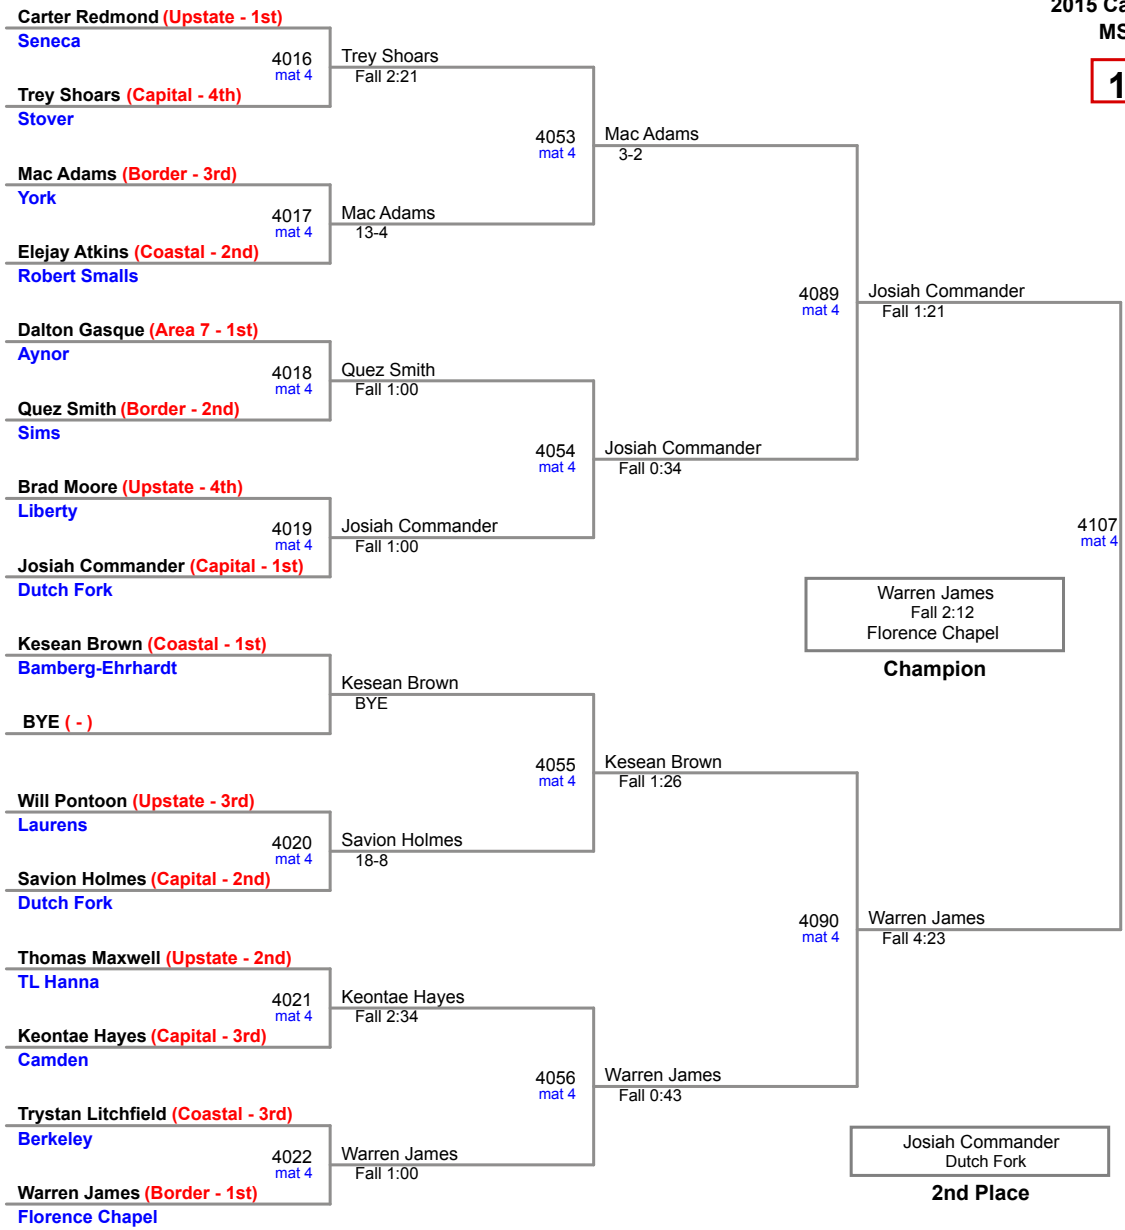

2015 Carolina Invitational
MS (on Mat 4)

162 Lbs