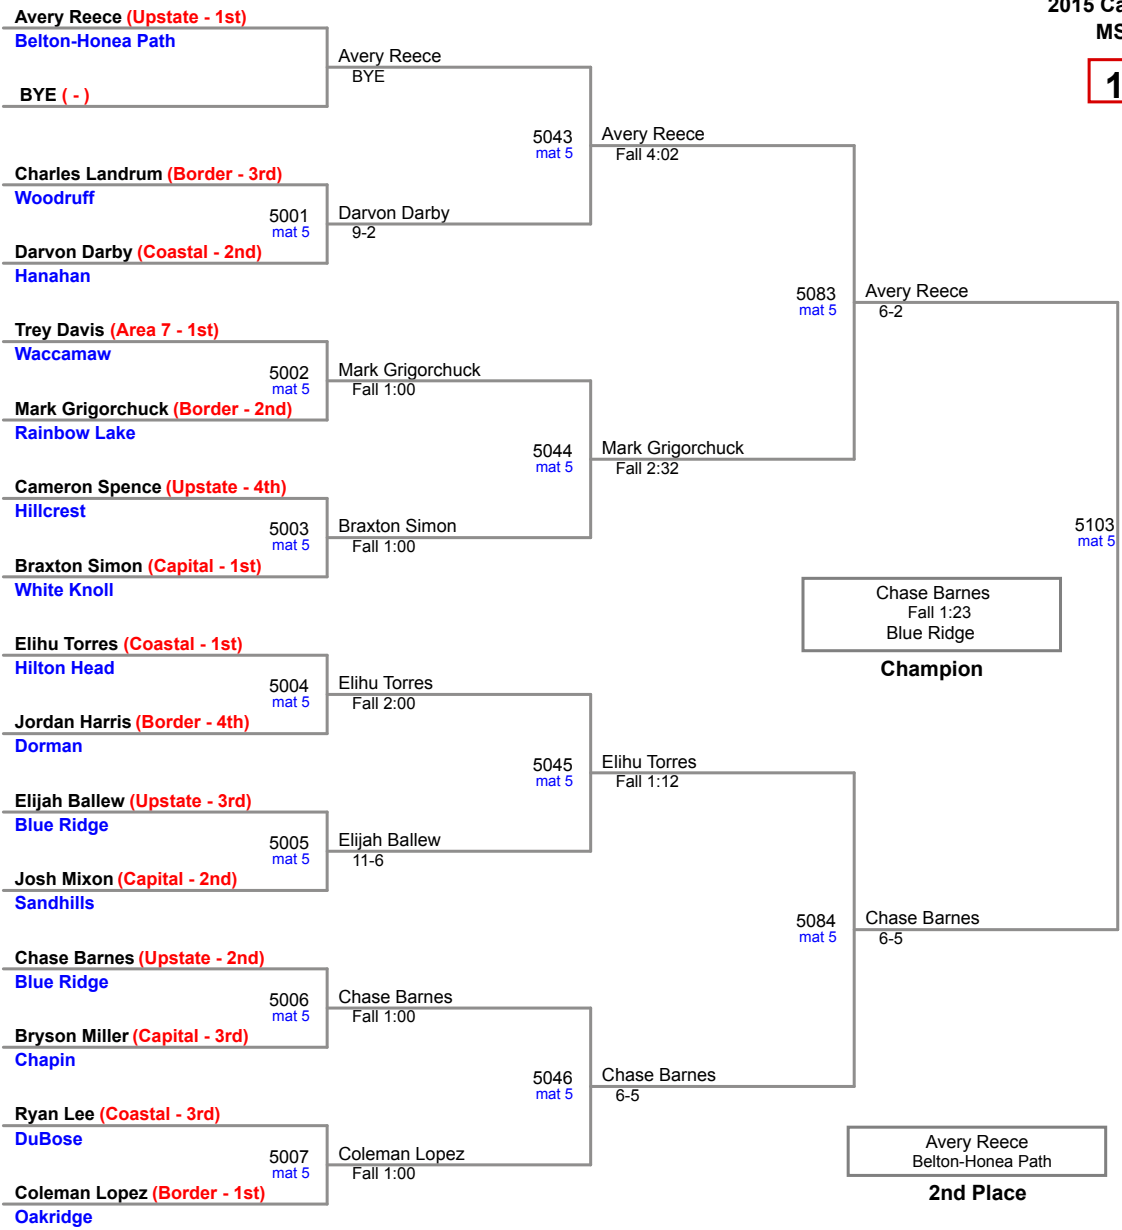

2015 Carolina Invitational
MS (on Mat 4)

162 Lbs

2015 Carolina Invitational
MS (on Mat 4)

170 Lbs

2015 Carolina Invitational
MS (on Mat 5)

185 Lbs

2015 Carolina Invitational
MS (on Mat 5)

210 Lbs