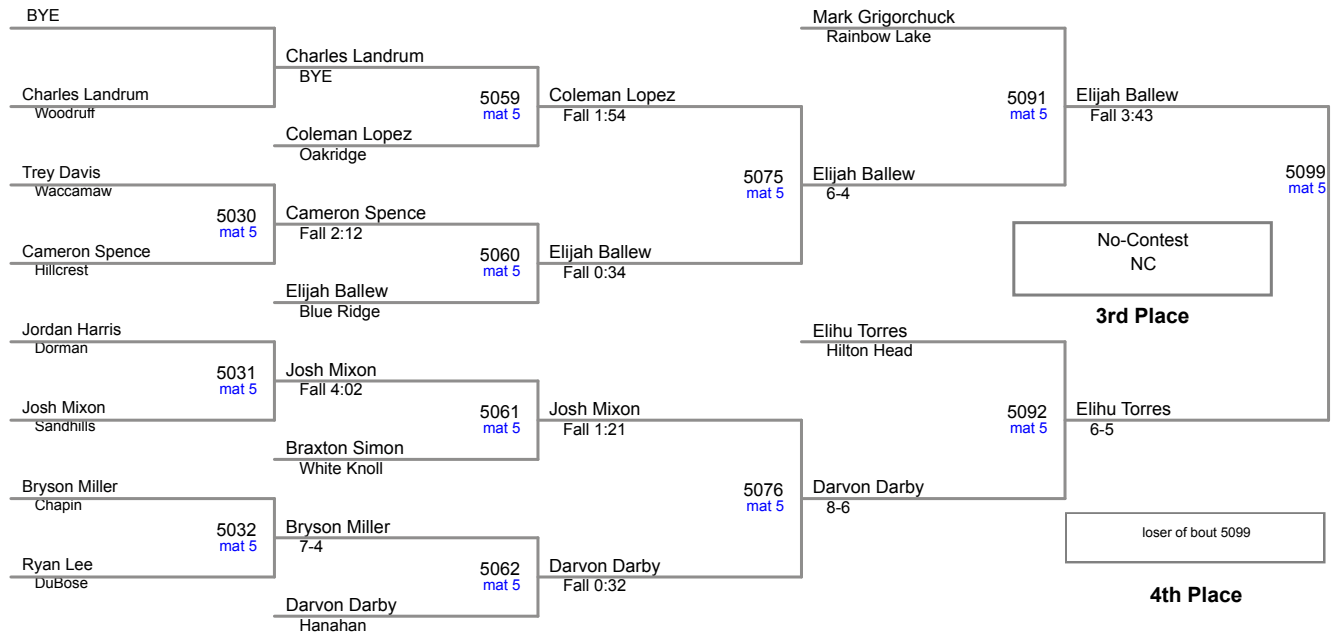

2015 Carolina Invitational
MS (on Mat 4)

162 Lbs

2015 Carolina Invitational
MS (on Mat 4)

170 Lbs

2015 Carolina Invitational
MS (on Mat 5)

185 Lbs

2015 Carolina Invitational
MS (on Mat 5)

210 Lbs