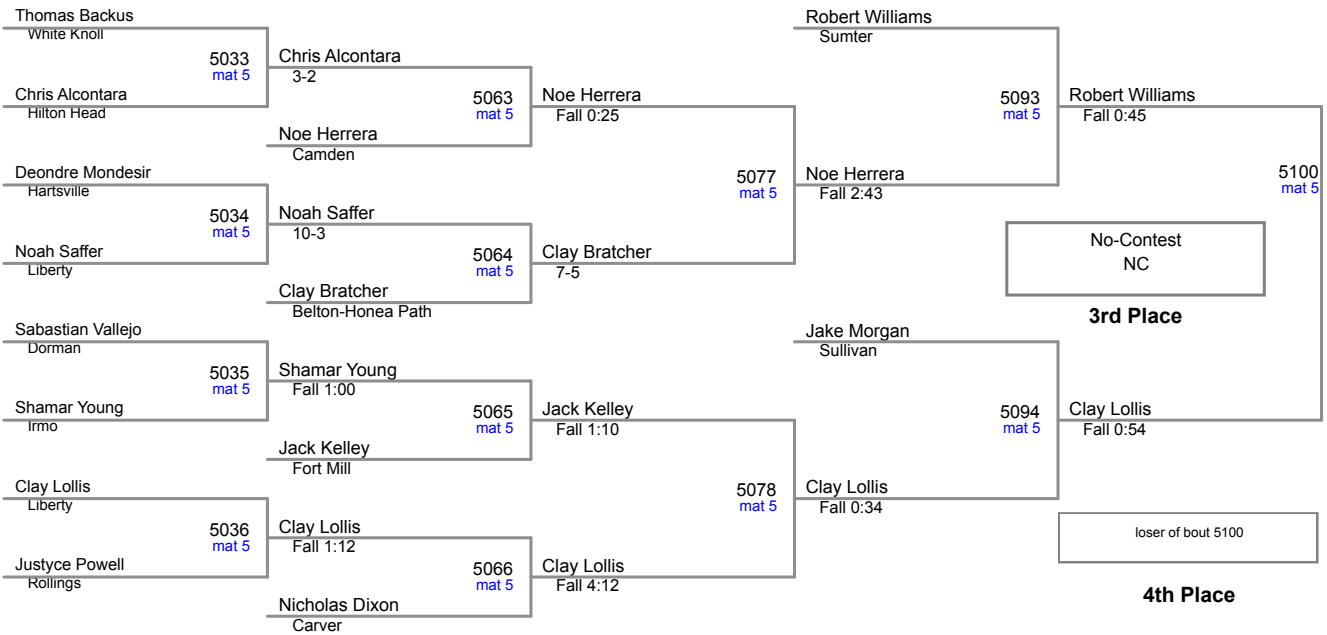

2015 Carolina Invitational
MS (on Mat 4)

162 Lbs

2015 Carolina Invitational
MS (on Mat 4)

170 Lbs

2015 Carolina Invitational
MS (on Mat 5)

185 Lbs

2015 Carolina Invitational
MS (on Mat 5)

210 Lbs