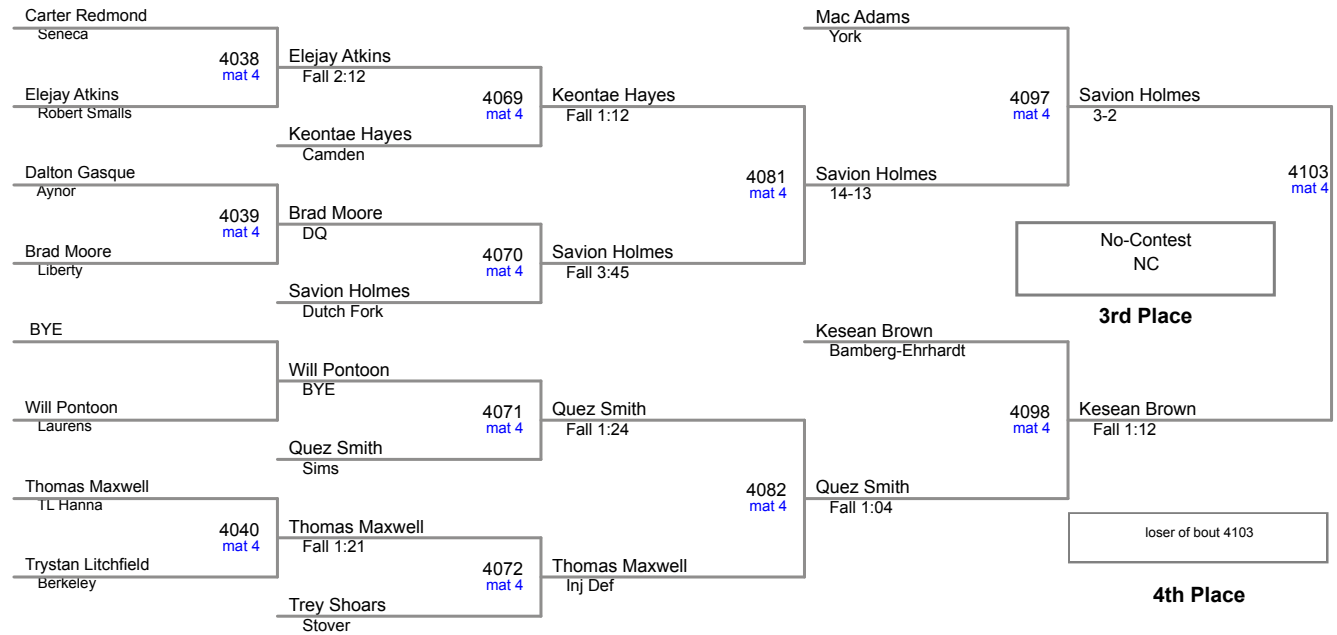

2015 Carolina Invitational
MS (on Mat 4)

162 Lbs