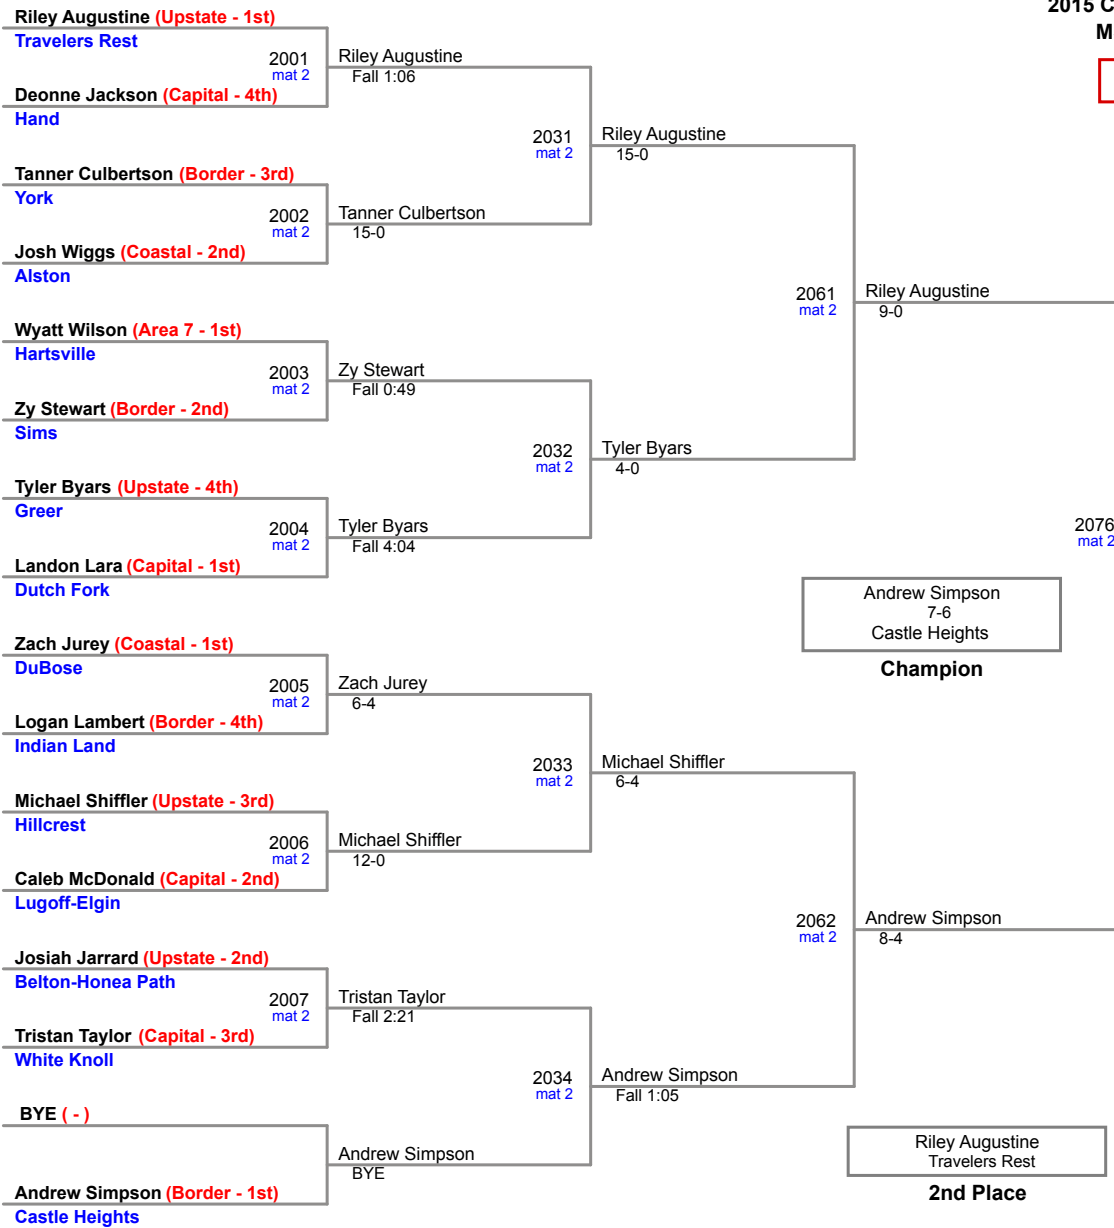

2015 Carolina Invitational
MS (on Mat 1)

80 Lbs

2015 Carolina Invitational
MS (on Mat 1)

86 Lbs

2015 Carolina Invitational
MS (on Mat 1)

92 Lbs

2015 Carolina Invitational
MS (on Mat 2)

98 Lbs