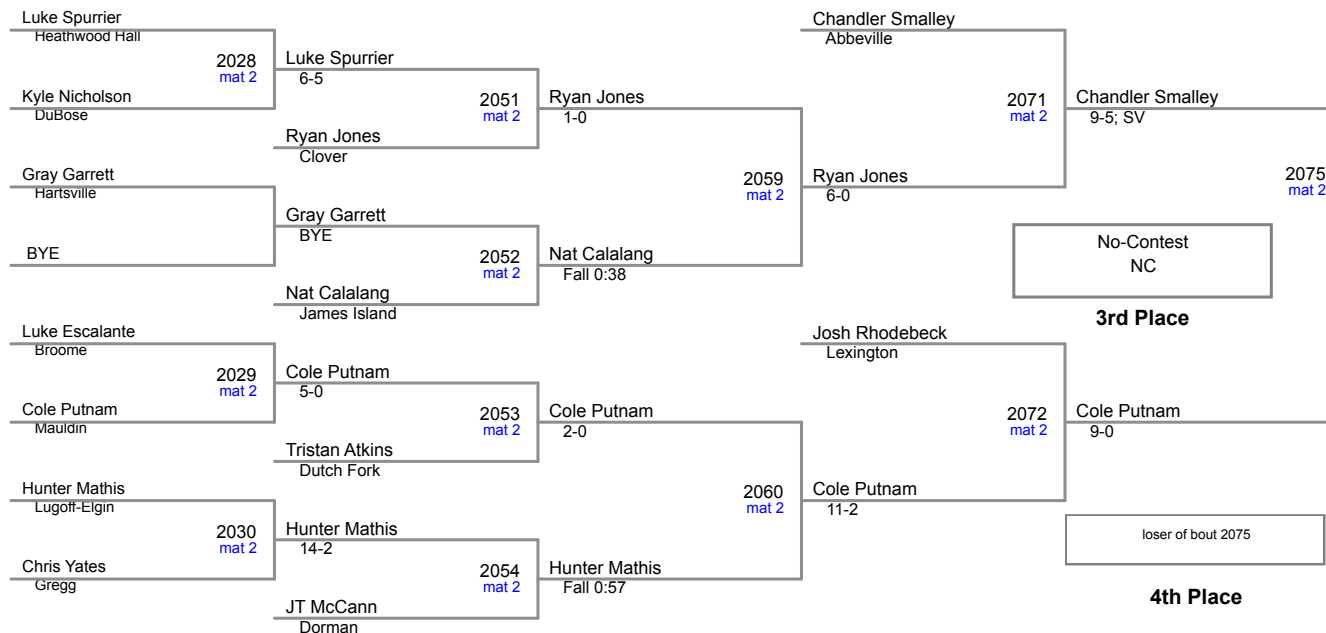

2015 Carolina Invitational
MS (on Mat 2)

110 Lbs