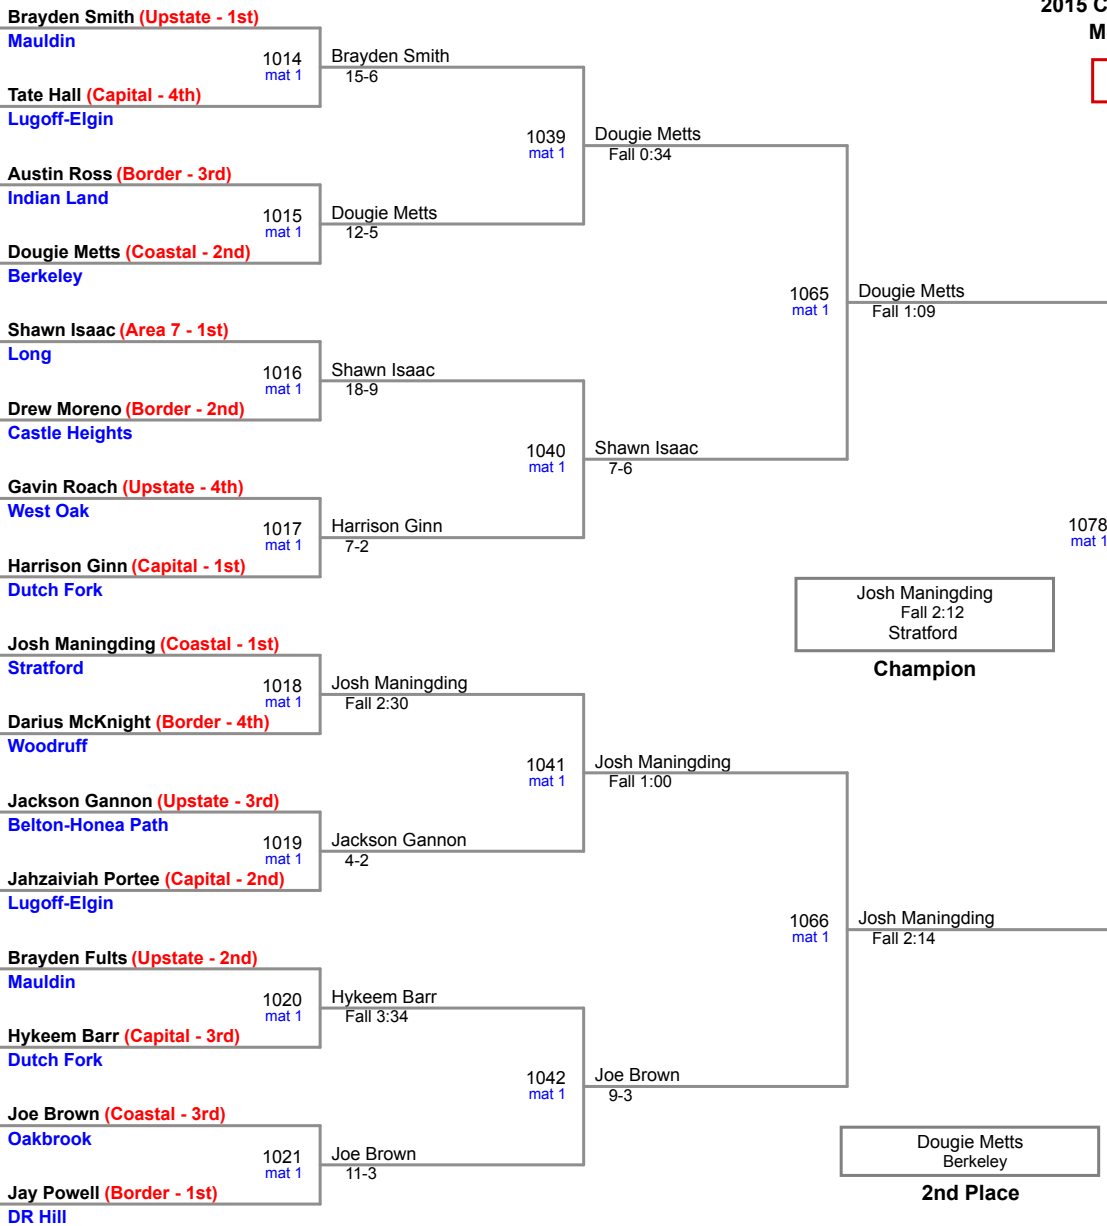

2015 Carolina Invitational
MS (on Mat 1)

80 Lbs

2015 Carolina Invitational
MS (on Mat 1)

86 Lbs

2015 Carolina Invitational
MS (on Mat 1)

92 Lbs

2015 Carolina Invitational
MS (on Mat 2)

98 Lbs