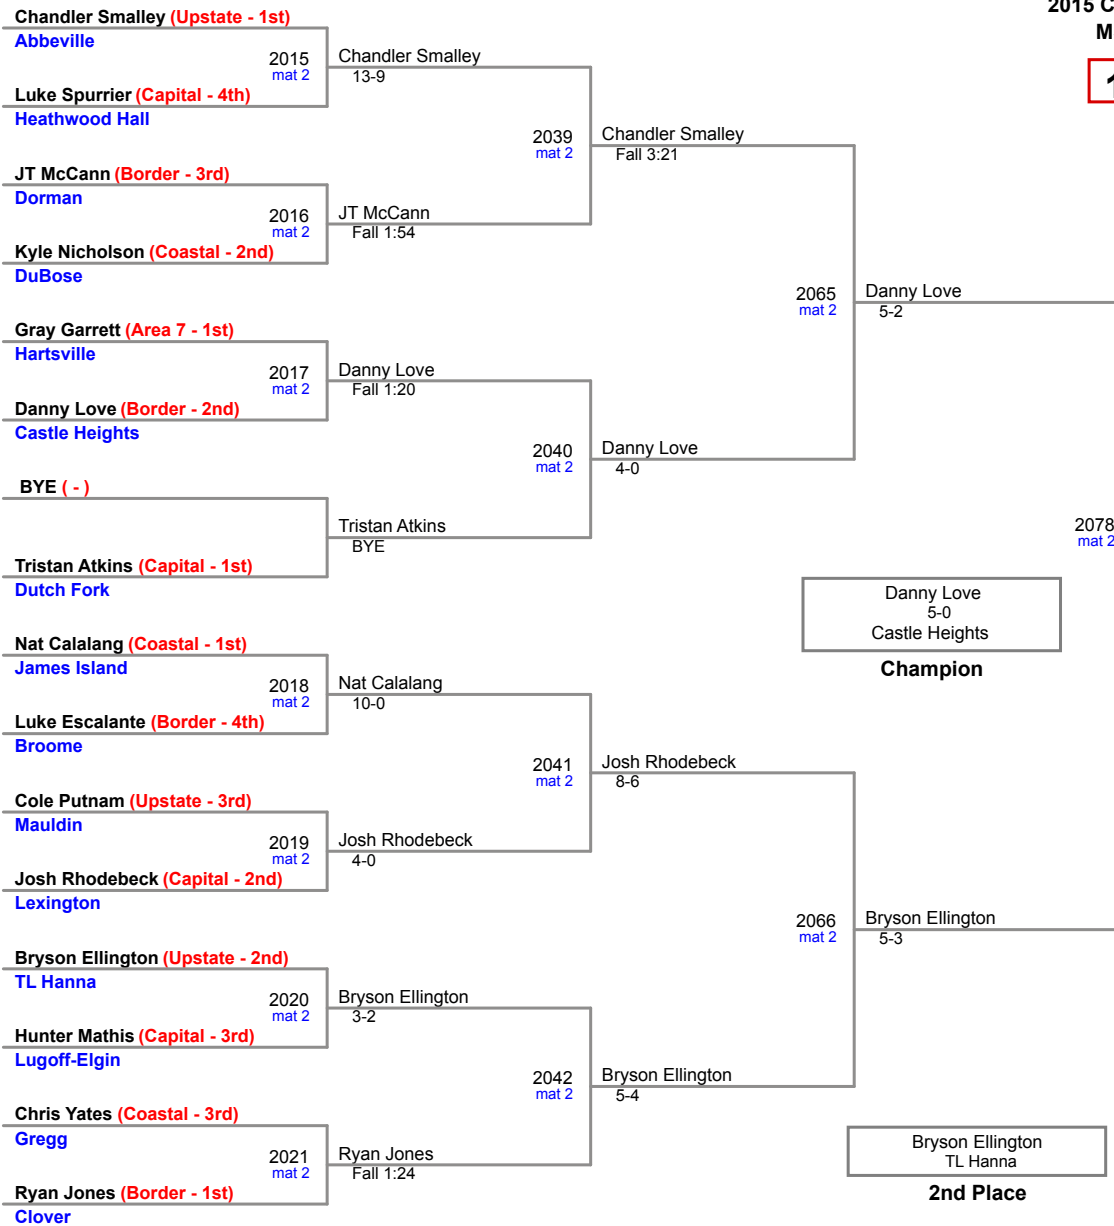

2015 Carolina Invitational
MS (on Mat 2)

110 Lbs