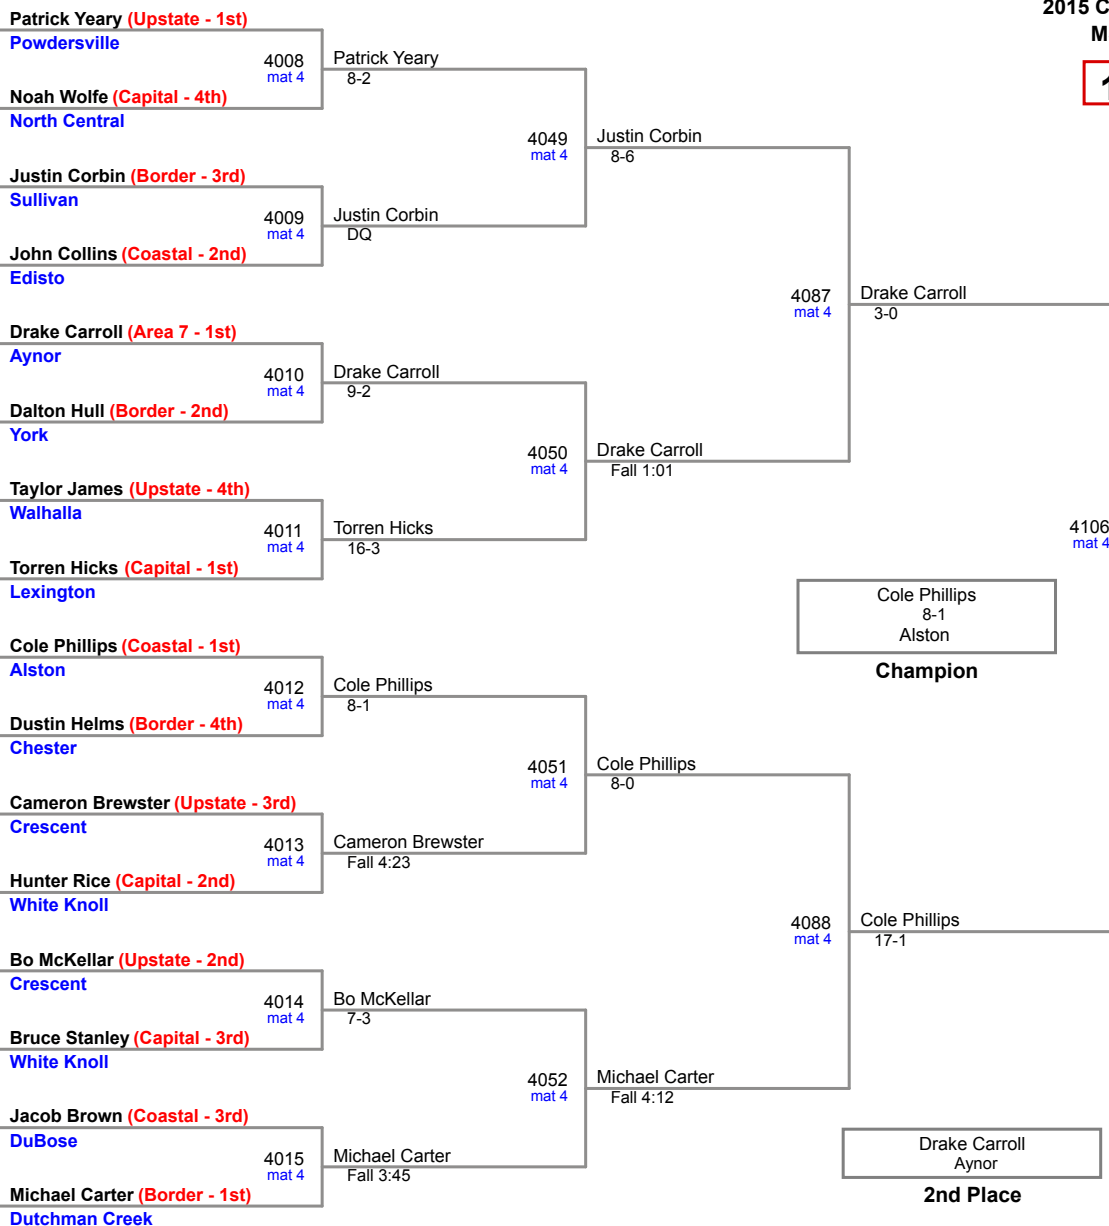

2015 Carolina Invitational
MS (on Mat 3)

131 Lbs

2015 Carolina Invitational
MS (on Mat 3)

138 Lbs

2015 Carolina Invitational
MS (on Mat 4)

146 Lbs

2015 Carolina Invitational
MS (on Mat 4)

154 Lbs