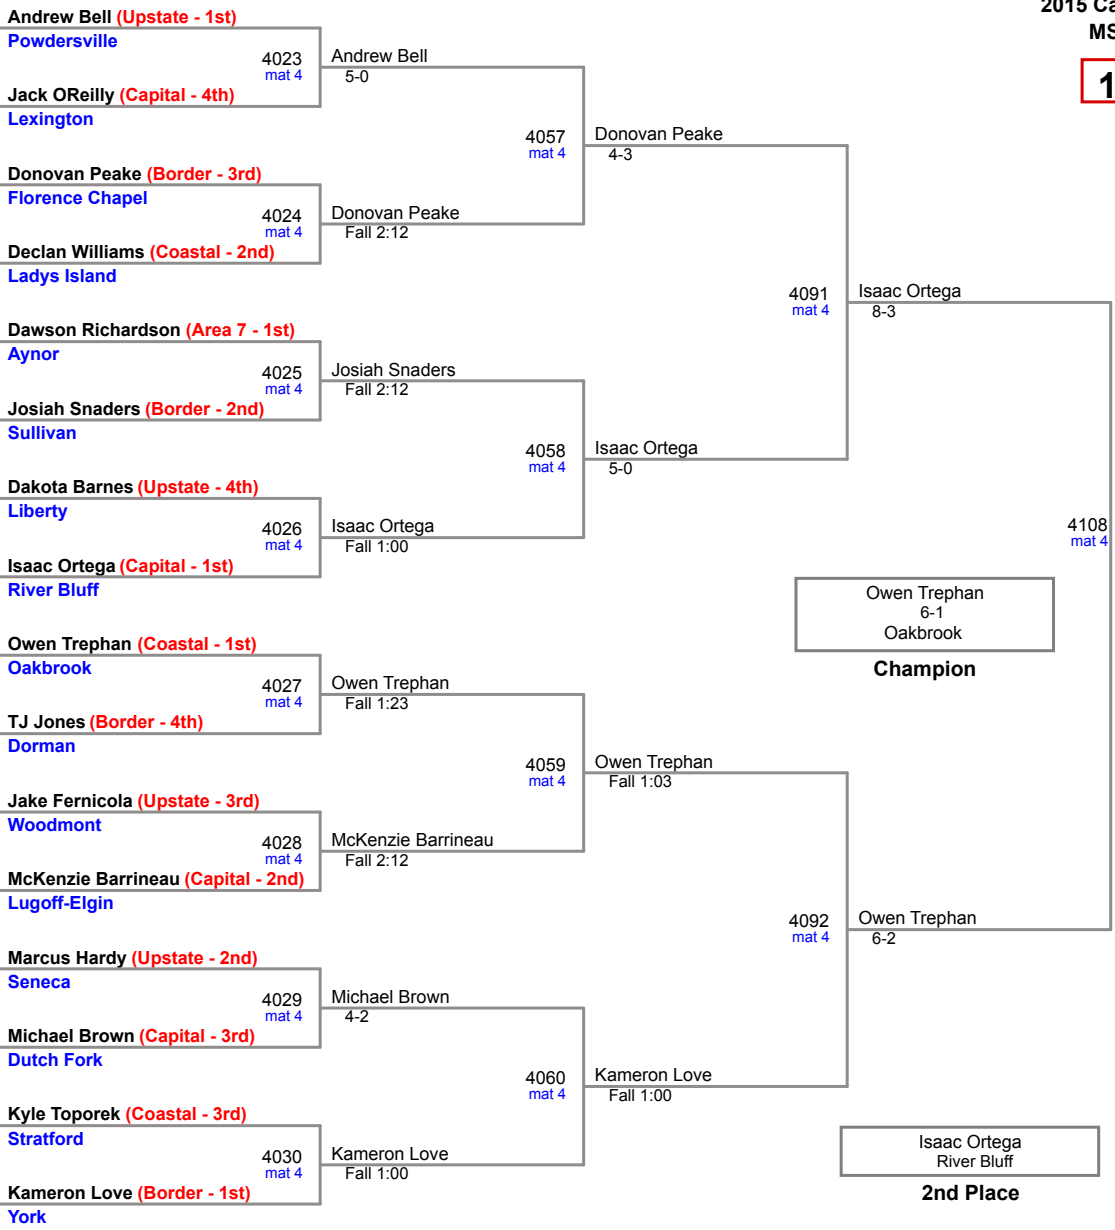

2015 Carolina Invitational
MS (on Mat 4)

170 Lbs