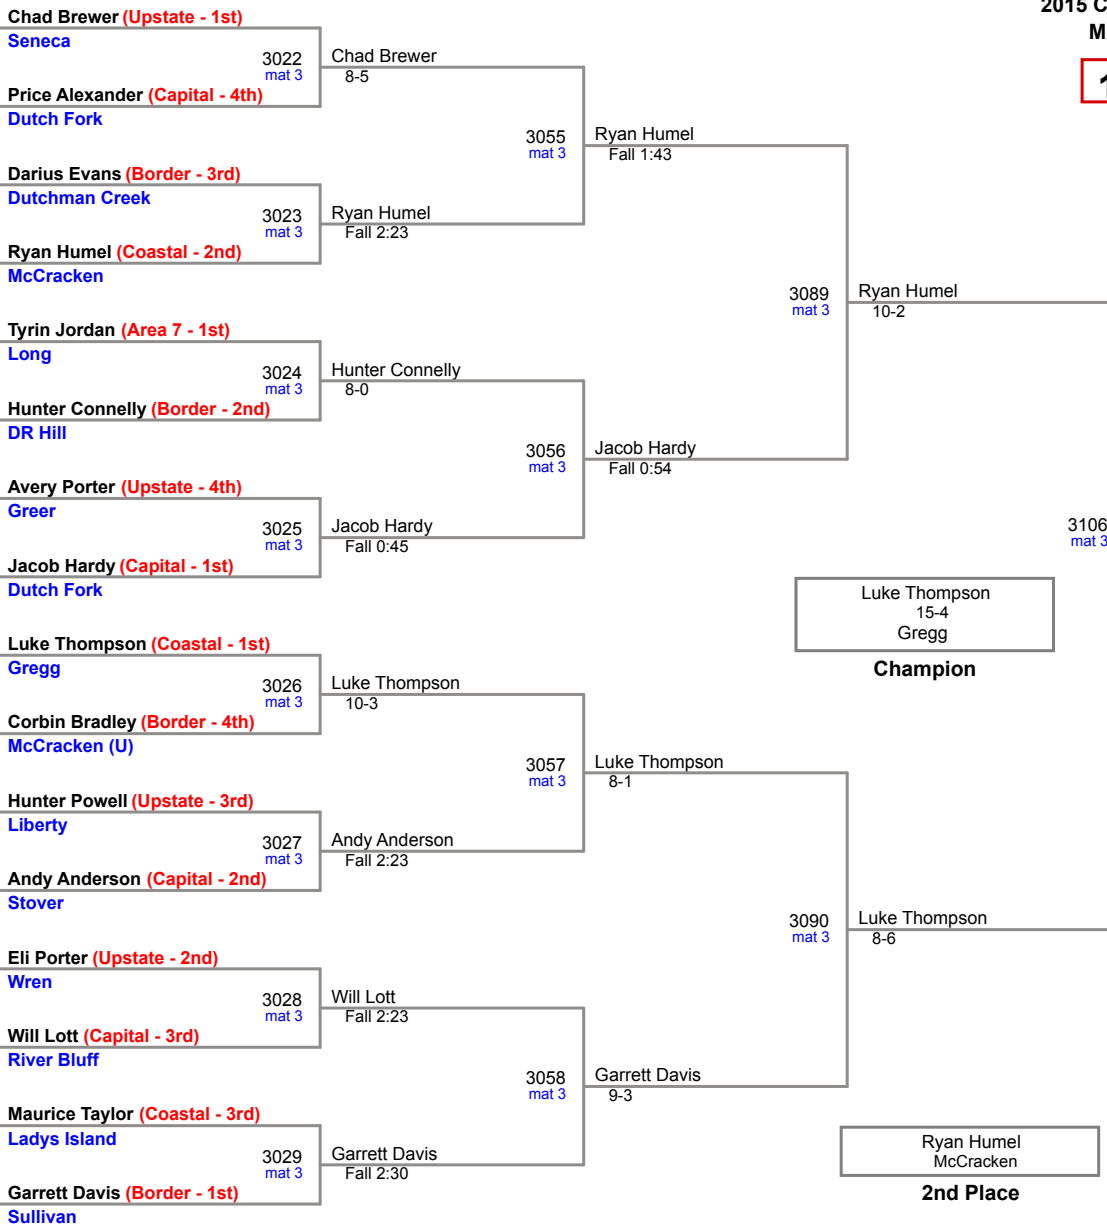

2015 Carolina Invitational
MS (on Mat 3)

138 Lbs