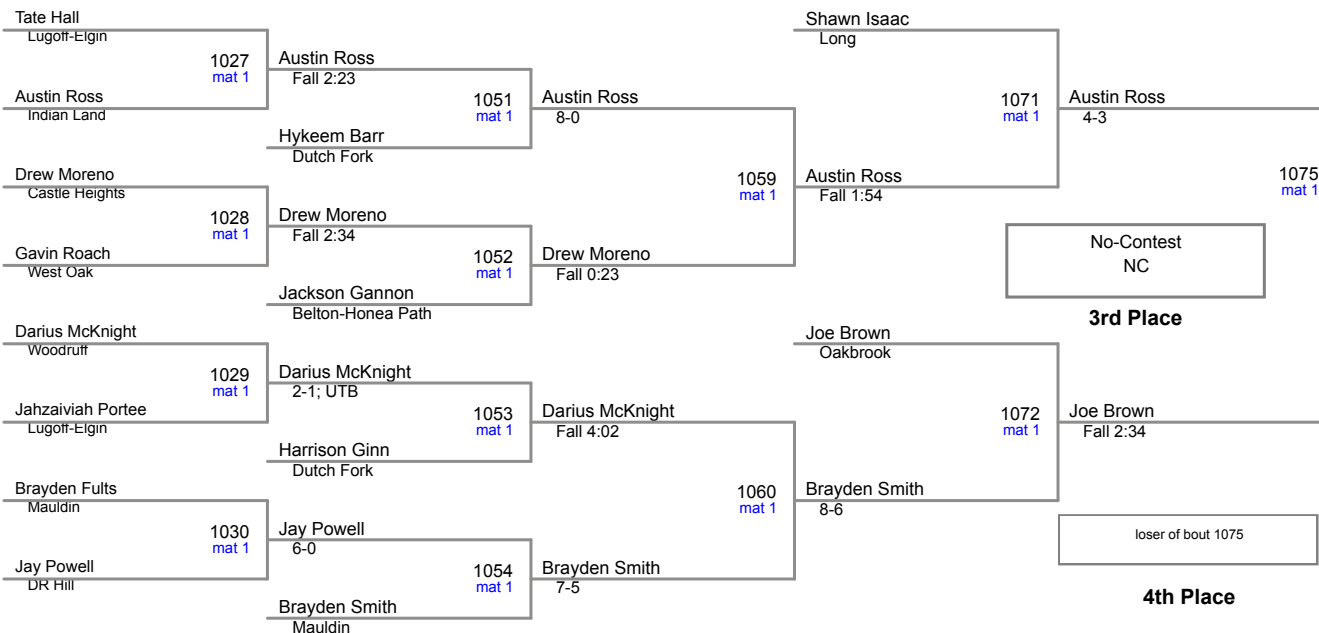

2015 Carolina Invitational
MS (on Mat 1)

80 Lbs

2015 Carolina Invitational
MS (on Mat 1)

86 Lbs

2015 Carolina Invitational
MS (on Mat 1)

92 Lbs

2015 Carolina Invitational
MS (on Mat 2)

98 Lbs