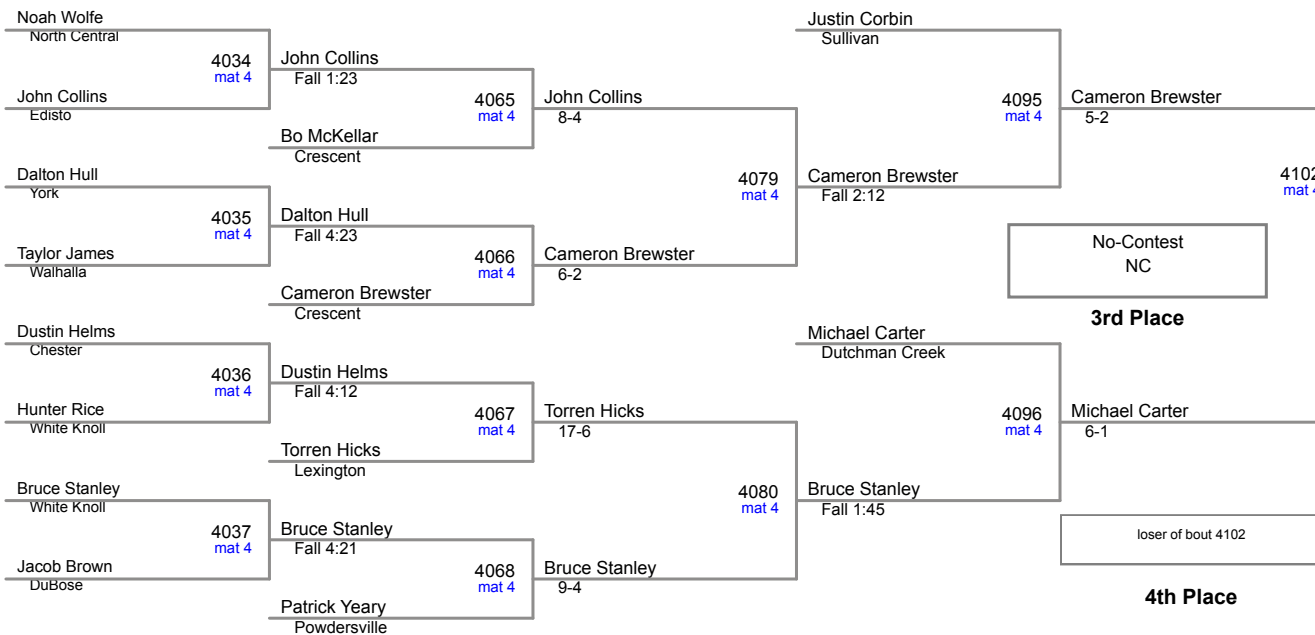

2015 Carolina Invitational
MS (on Mat 3)

131 Lbs

2015 Carolina Invitational
MS (on Mat 3)

138 Lbs

2015 Carolina Invitational
MS (on Mat 4)

146 Lbs

2015 Carolina Invitational
MS (on Mat 4)

154 Lbs