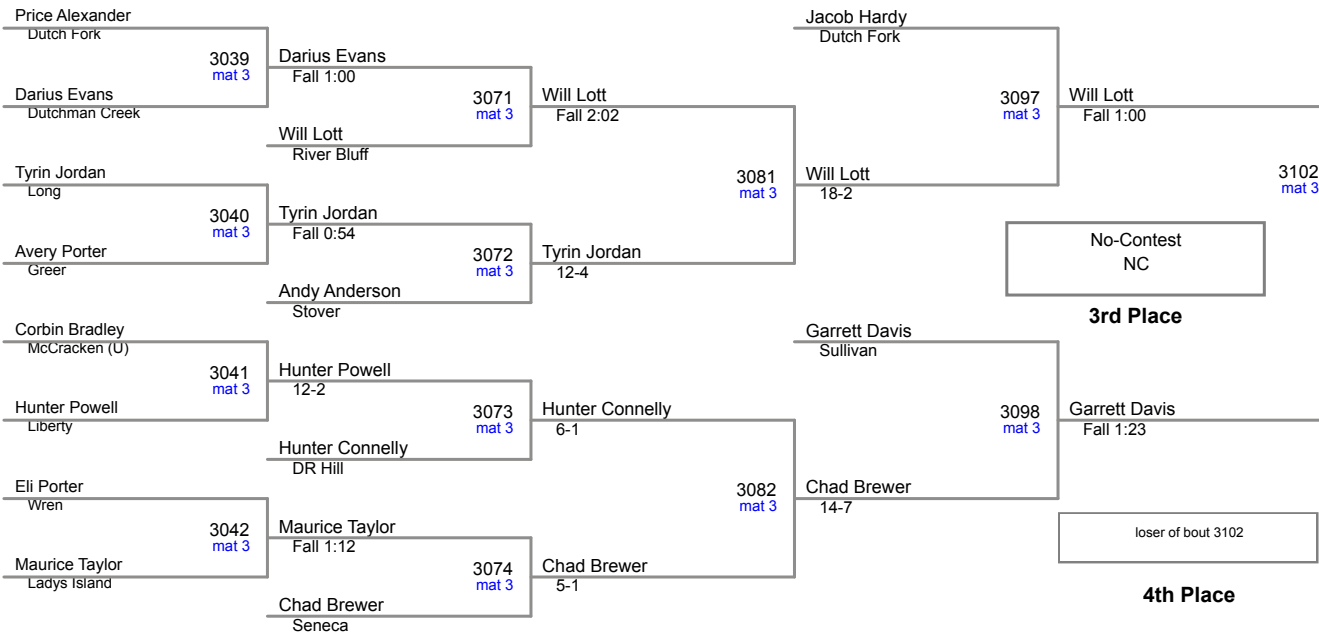

2015 Carolina Invitational
MS (on Mat 3)

138 Lbs