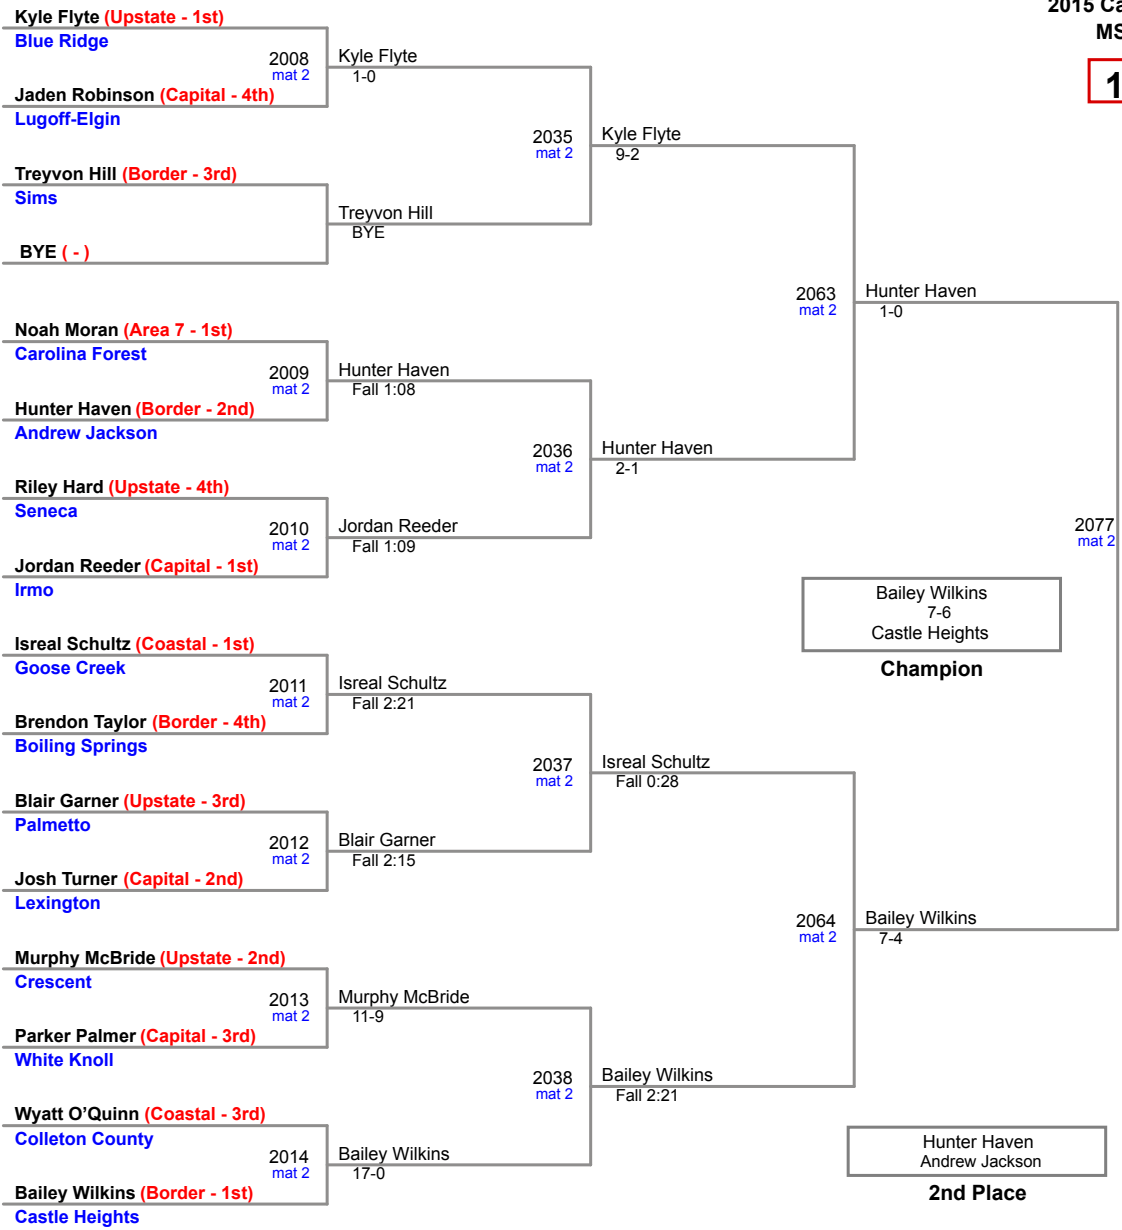

2015 Carolina Invitational
MS (on Mat 2)

104 Lbs