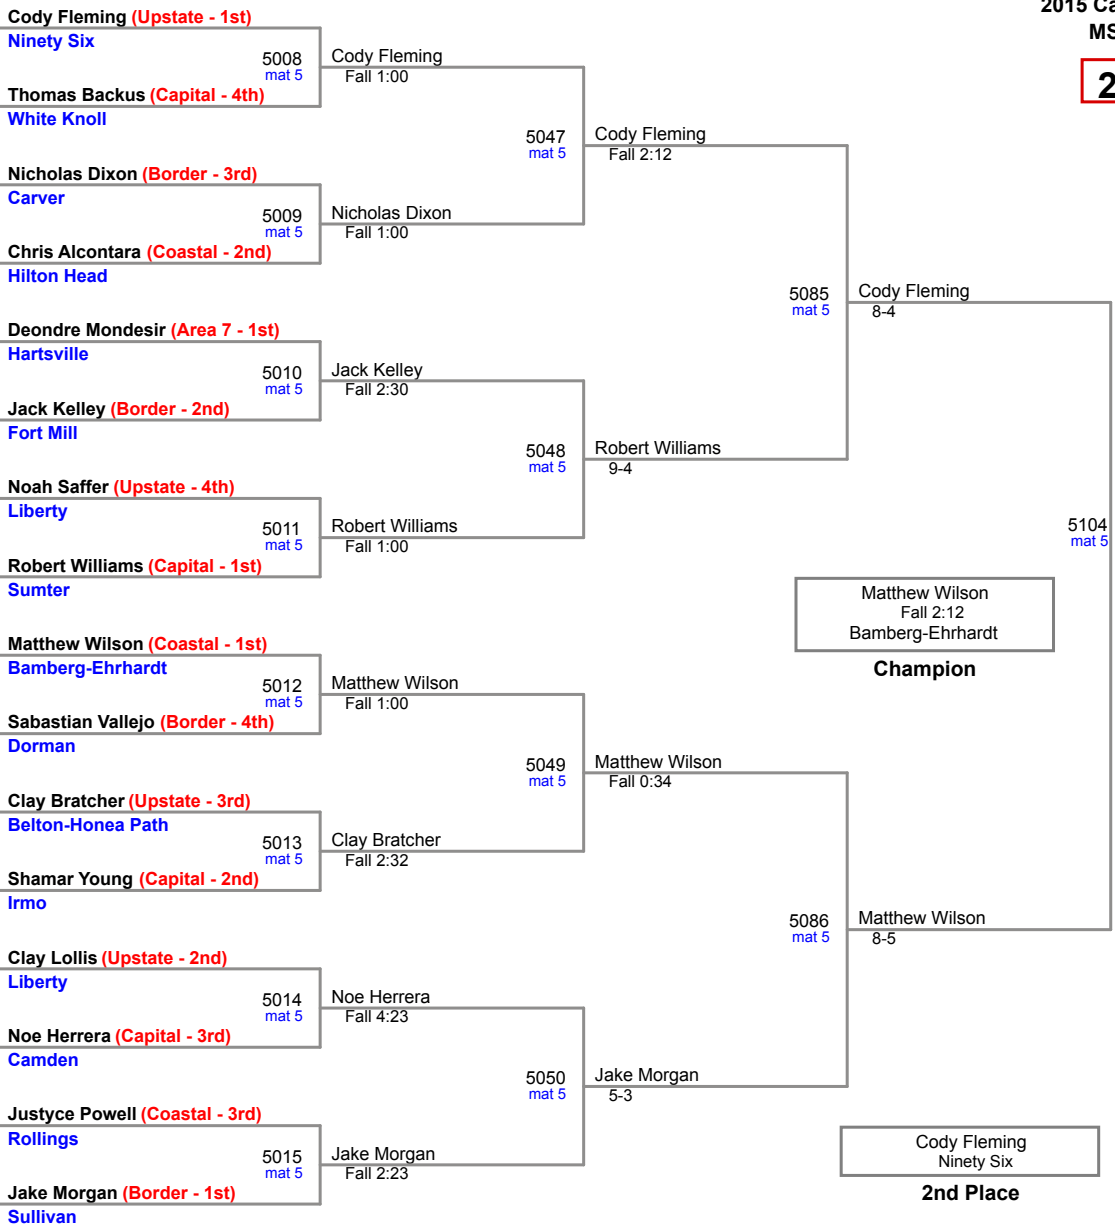

2015 Carolina Invitational
MS (on Mat 4)

162 Lbs

2015 Carolina Invitational
MS (on Mat 4)

170 Lbs

2015 Carolina Invitational
MS (on Mat 5)

185 Lbs

2015 Carolina Invitational
MS (on Mat 5)

210 Lbs