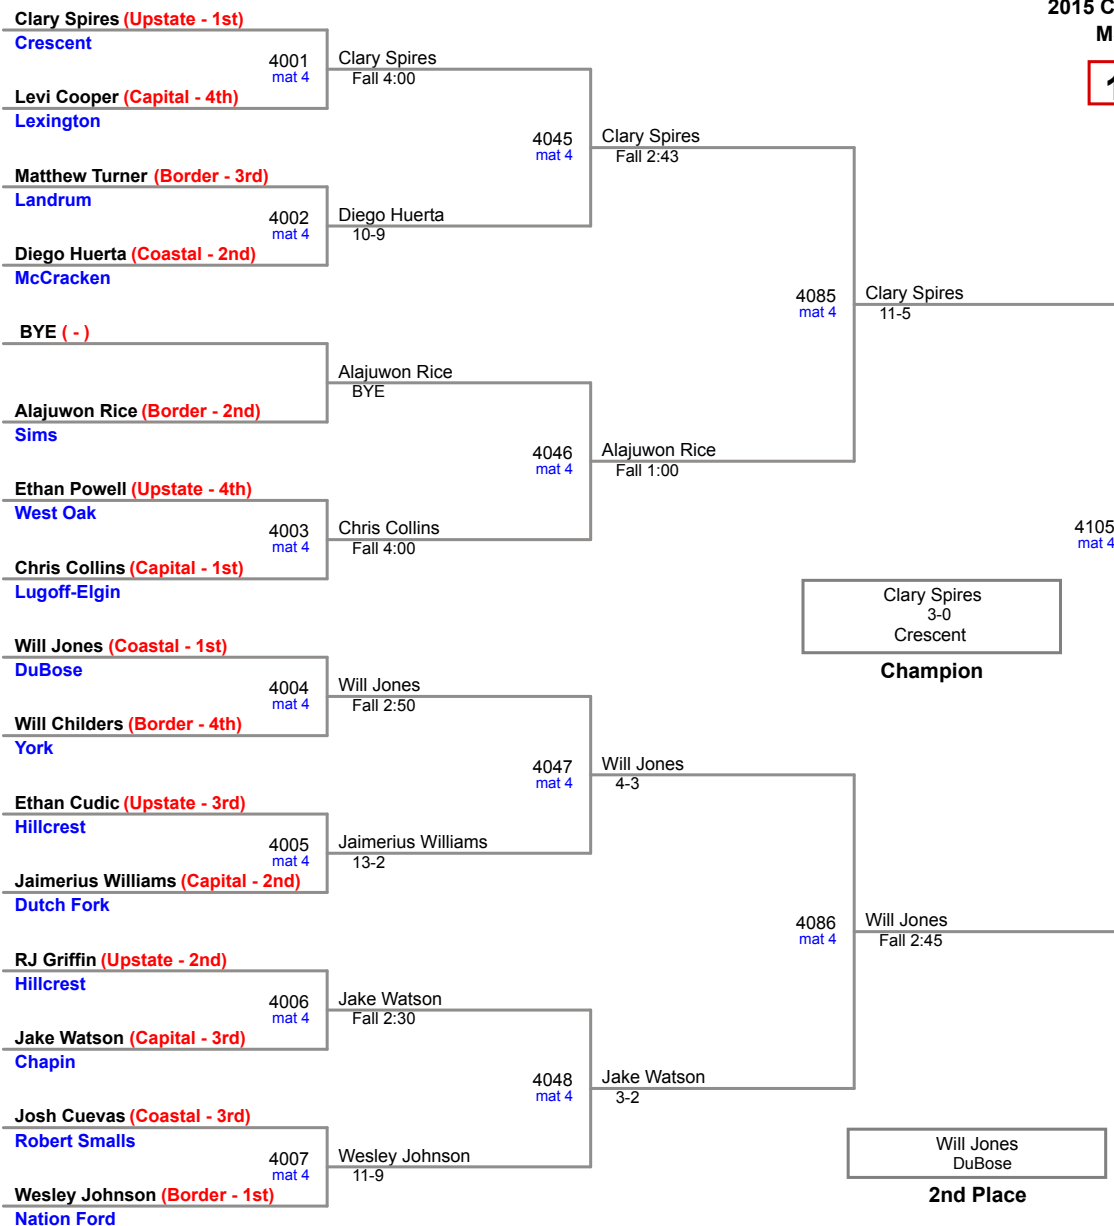

2015 Carolina Invitational
MS (on Mat 3)

131 Lbs

2015 Carolina Invitational
MS (on Mat 3)

138 Lbs

2015 Carolina Invitational
MS (on Mat 4)

146 Lbs

2015 Carolina Invitational
MS (on Mat 4)

154 Lbs