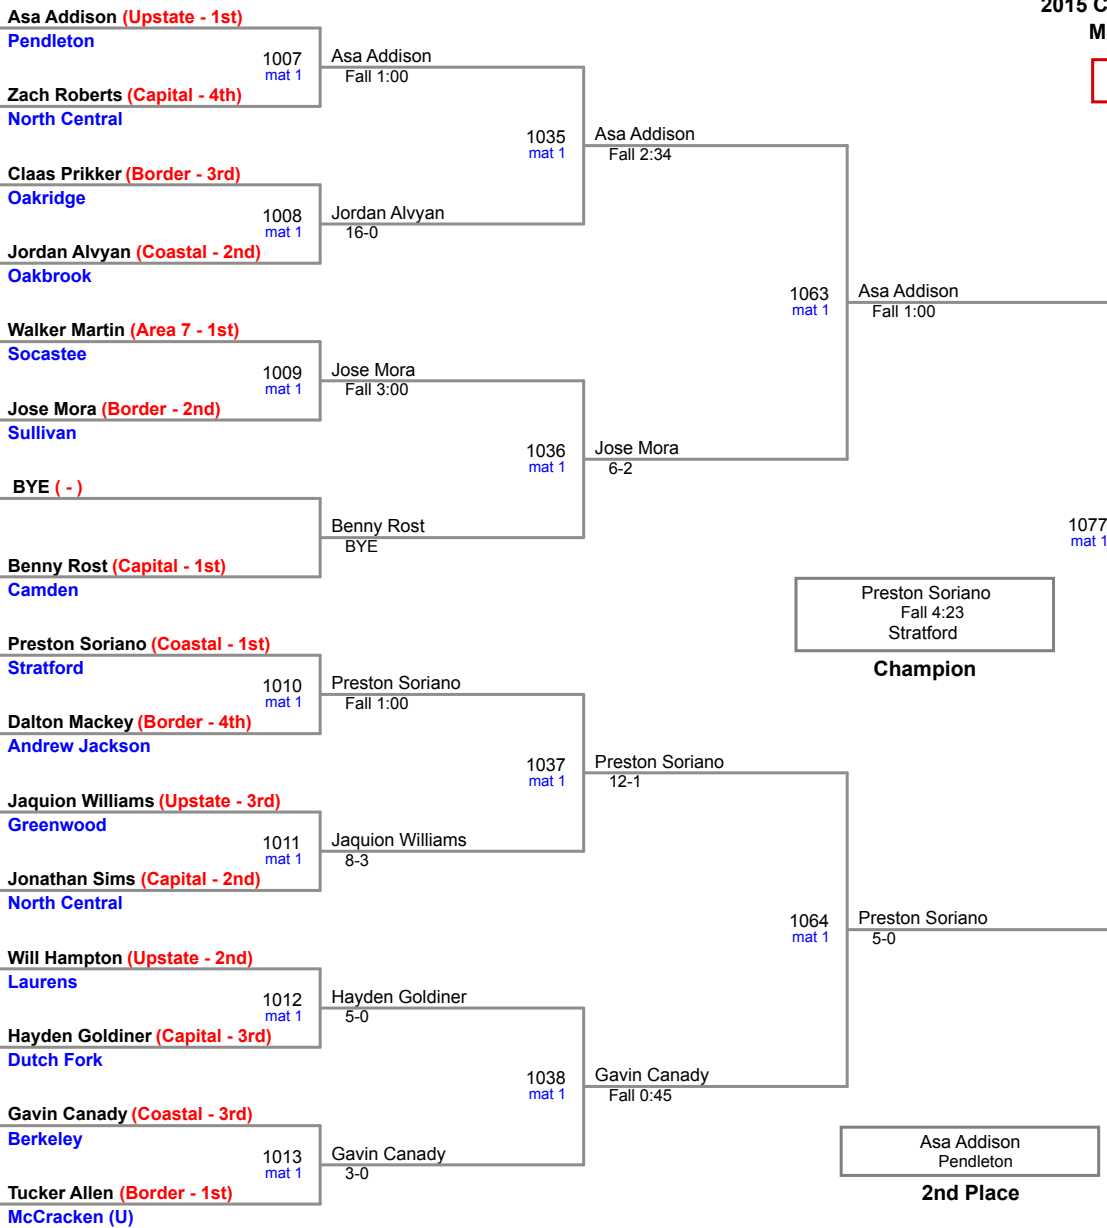

2015 Carolina Invitational
MS (on Mat 1)

86 Lbs