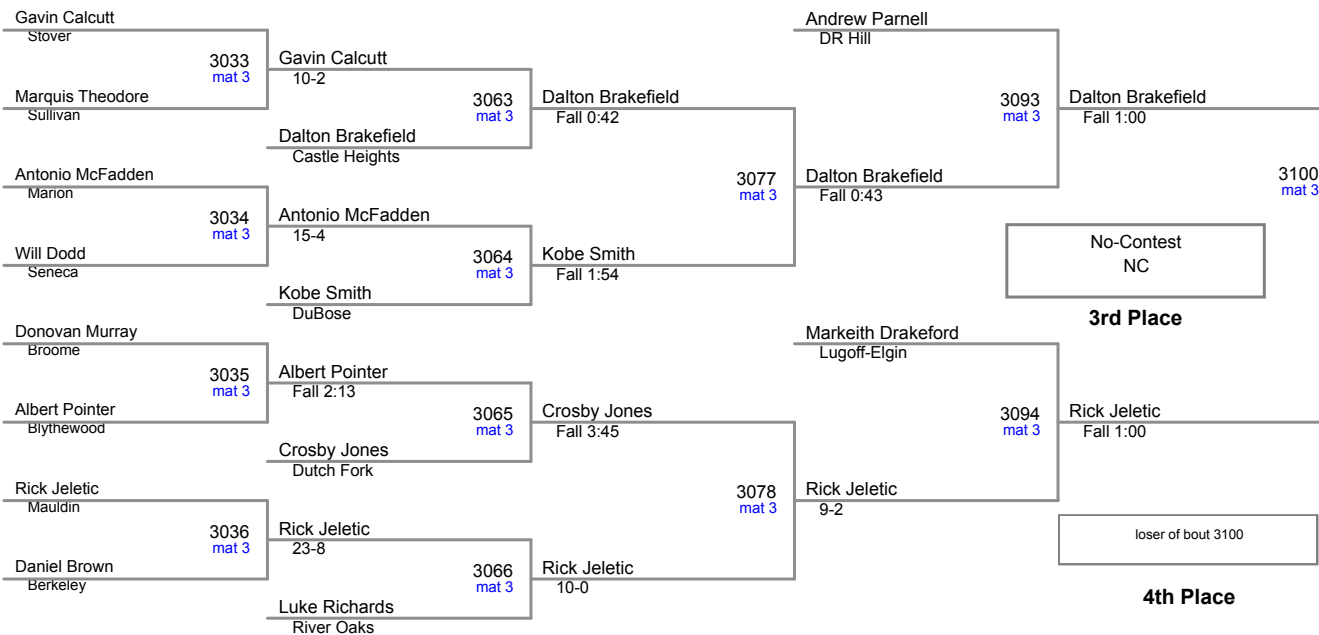

2015 Carolina Invitational
MS (on Mat 2)

104 Lbs

2015 Carolina Invitational
MS (on Mat 2)

110 Lbs

2015 Carolina Invitational
MS (on Mat 3)

117 Lbs

2015 Carolina Invitational
MS (on Mat 3)

124 Lbs