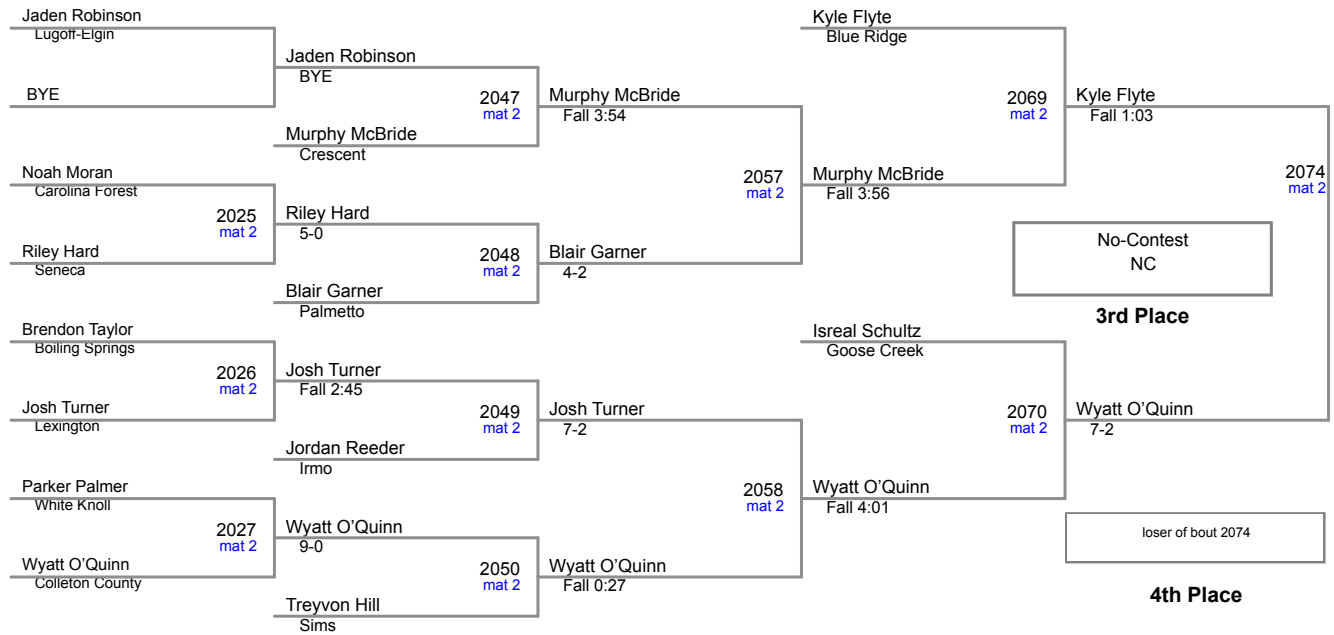

2015 Carolina Invitational
MS (on Mat 2)

104 Lbs