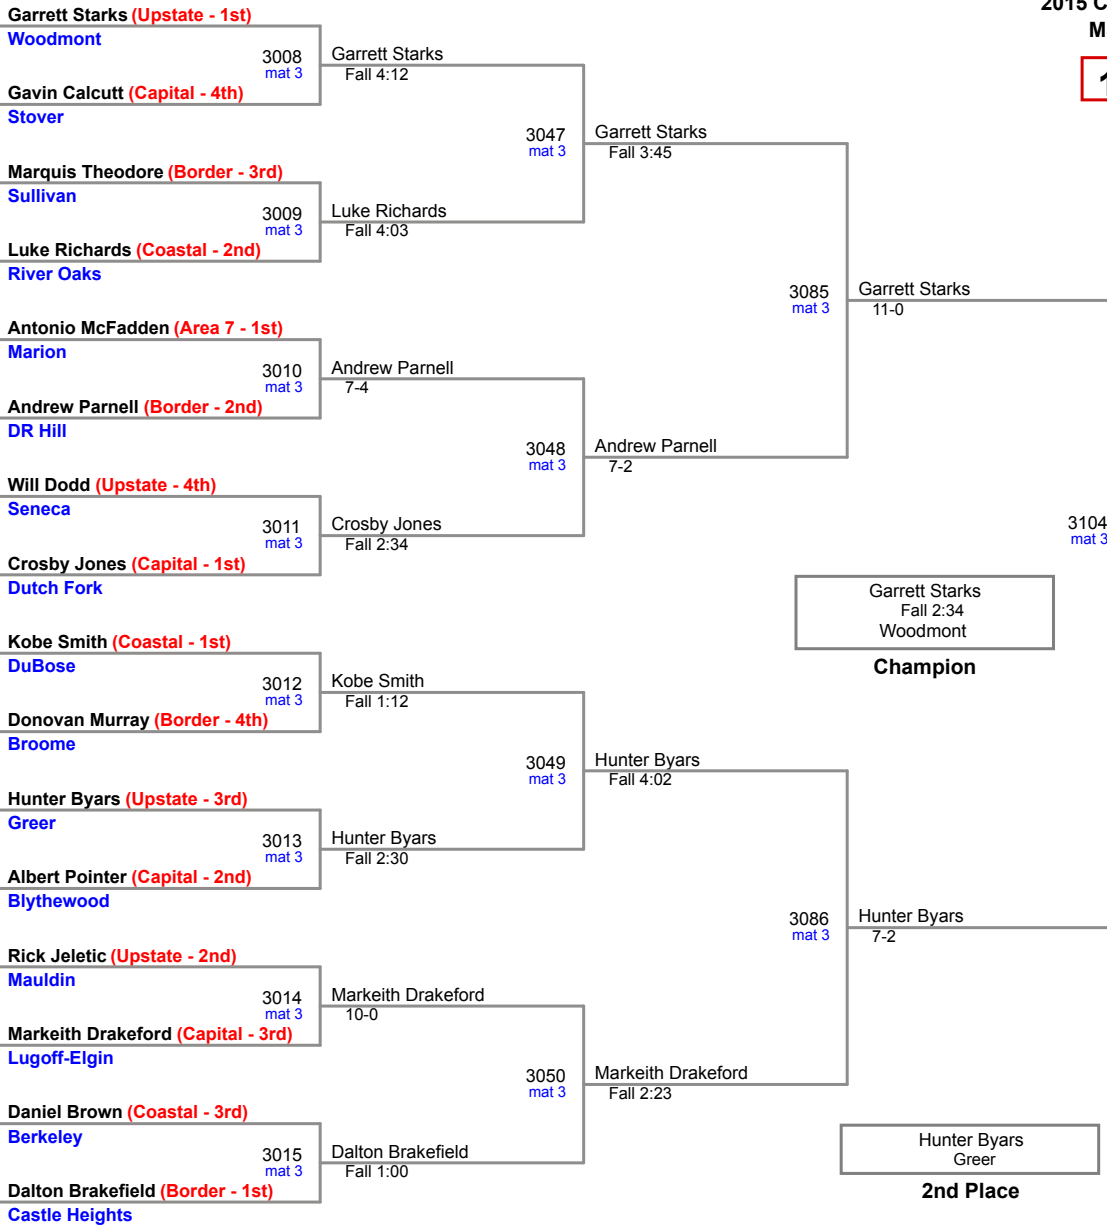

2015 Carolina Invitational
MS (on Mat 2)

104 Lbs

2015 Carolina Invitational
MS (on Mat 2)

110 Lbs

2015 Carolina Invitational
MS (on Mat 3)

117 Lbs

2015 Carolina Invitational
MS (on Mat 3)

124 Lbs