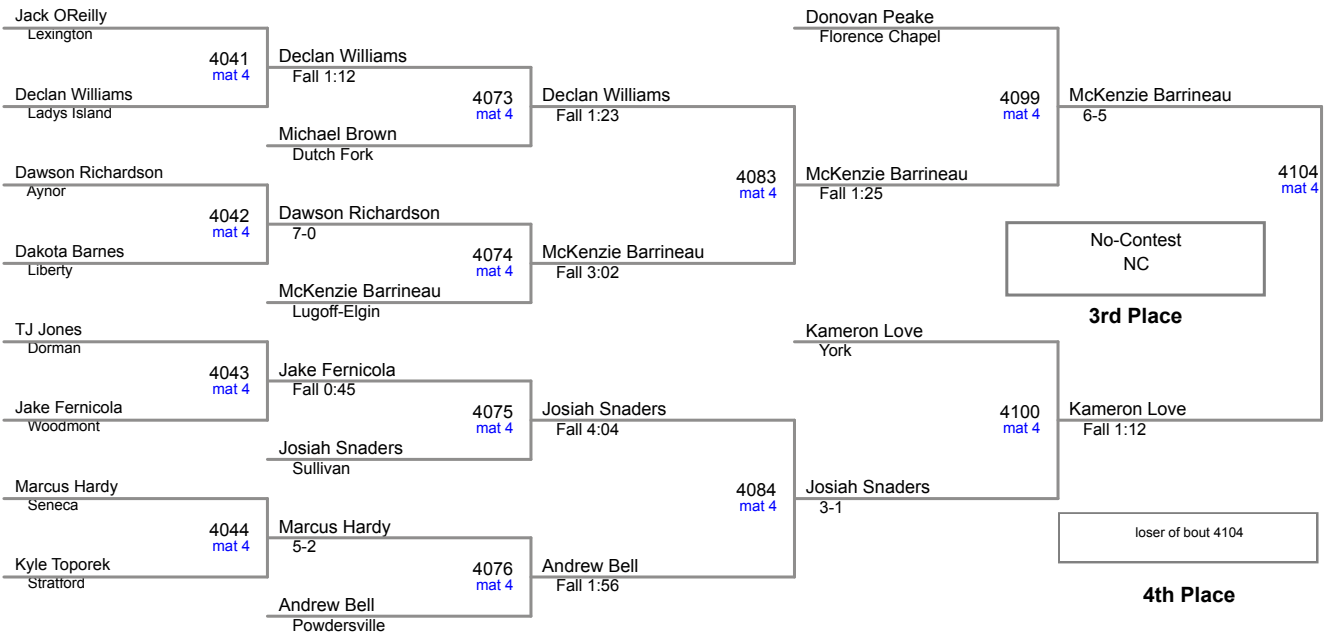

2015 Carolina Invitational
MS (on Mat 3)

131 Lbs

2015 Carolina Invitational
MS (on Mat 3)

138 Lbs

2015 Carolina Invitational
MS (on Mat 4)

146 Lbs

2015 Carolina Invitational
MS (on Mat 4)

154 Lbs

2015 Carolina Invitational
MS (on Mat 4)

162 Lbs

2015 Carolina Invitational
MS (on Mat 4)

170 Lbs

2015 Carolina Invitational
MS (on Mat 5)

185 Lbs

2015 Carolina Invitational
MS (on Mat 5)

210 Lbs