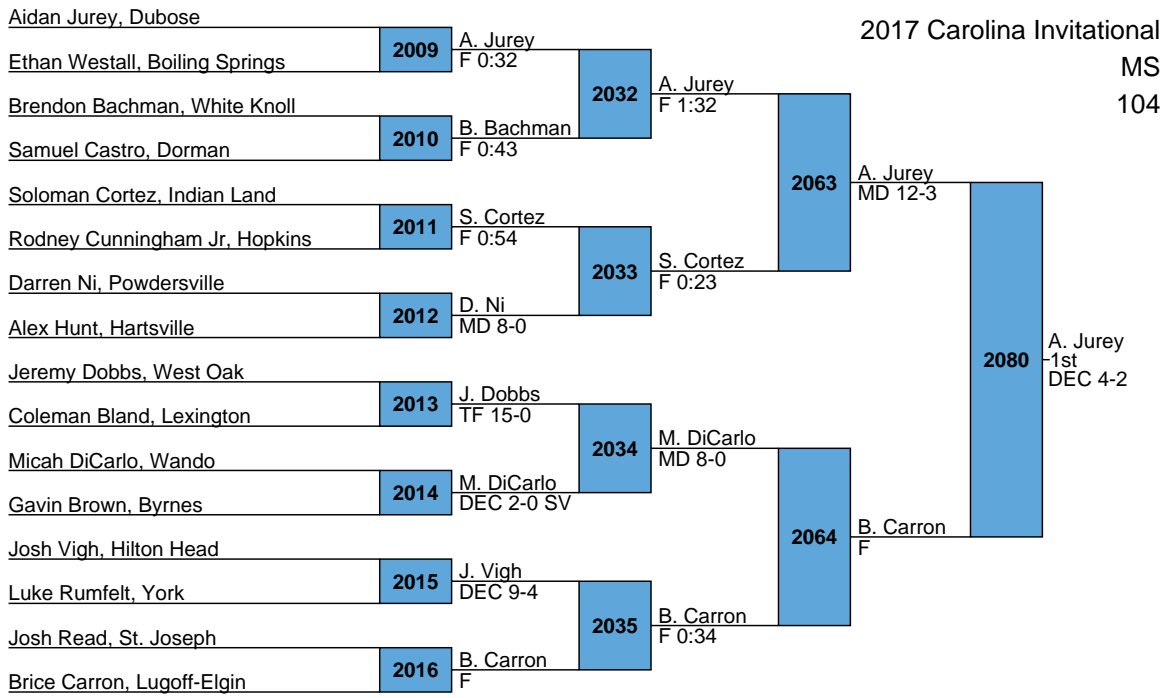

2017 Carolina Invitational

MS

104