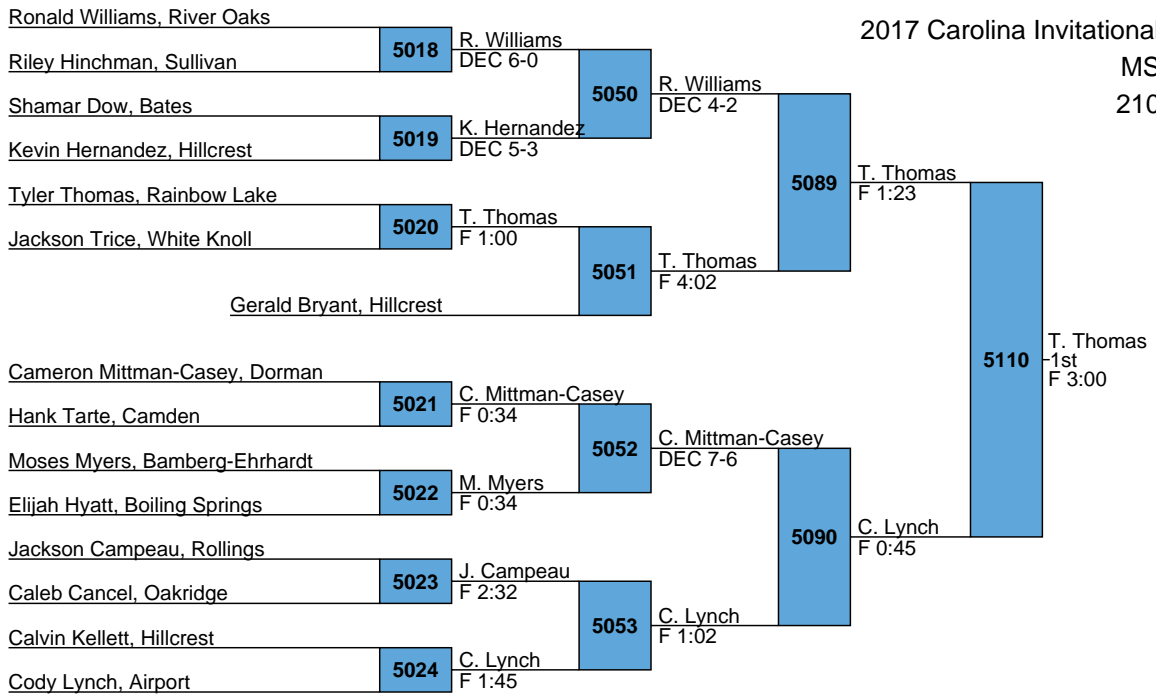

N. Piccirilli
DEC 6-2

4110

T. Lawter
1st
F

MS
185

2017 Carolina Invitational

MS
210

Trayvon Jamison, Bamberg-Ehrhardt

2017 Carolina Invitational