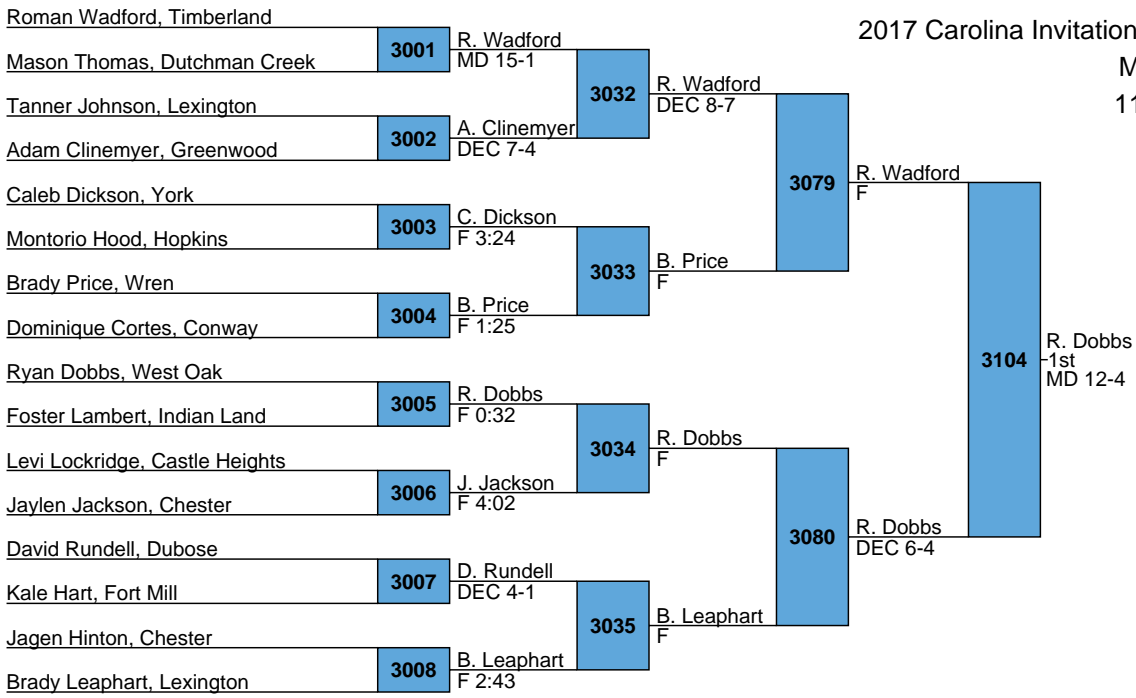

T. Snipes
DEC 3-1

2017 Carolina Invitational

MS

104

2017 Carolina Invitational

MS

117

2017 Carolina Invitational