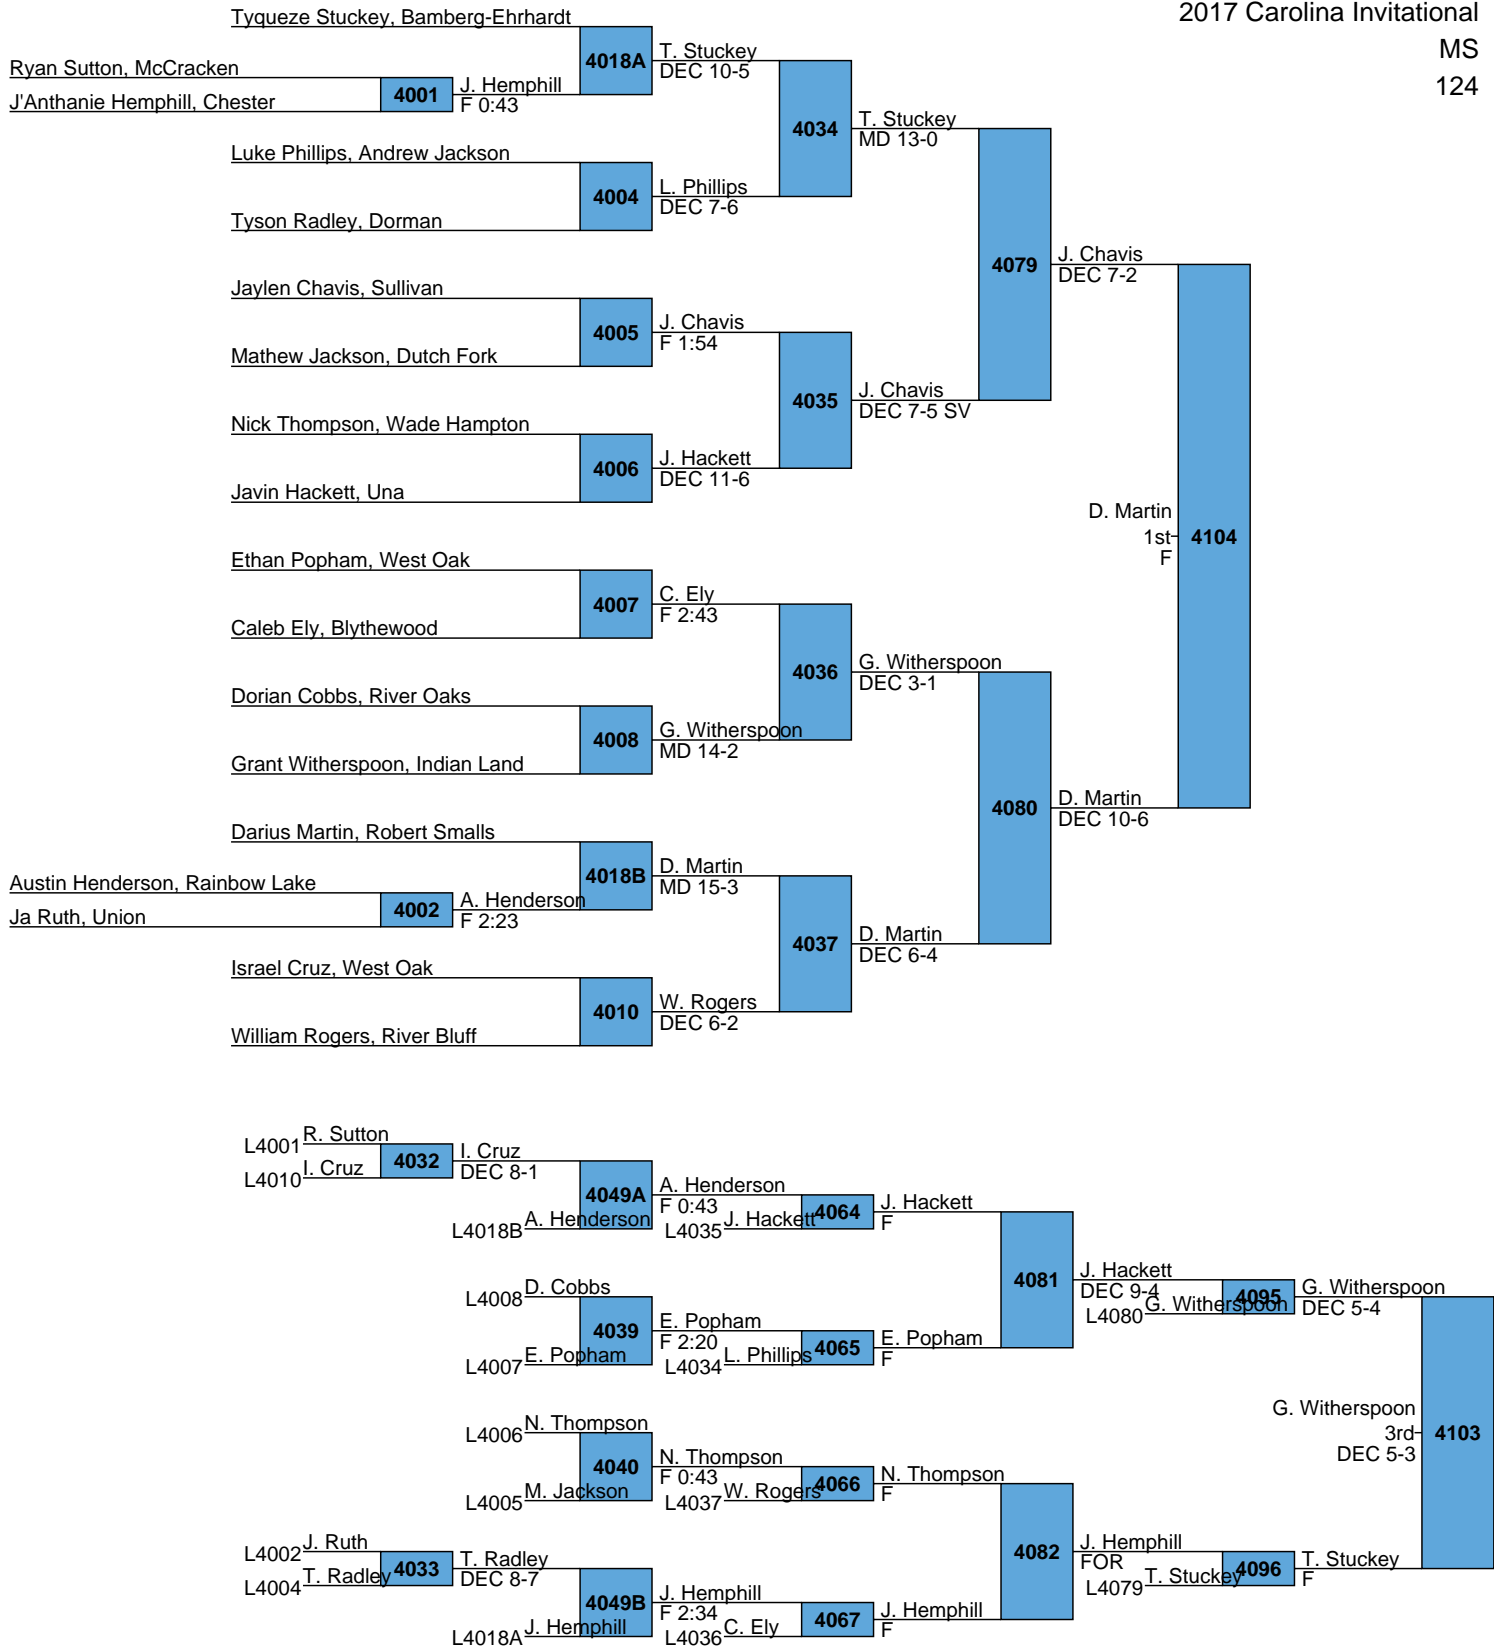

T. Snipes
DEC 3-1

2017 Carolina Invitational

MS

104

2017 Carolina Invitational

MS

117

2017 Carolina Invitational