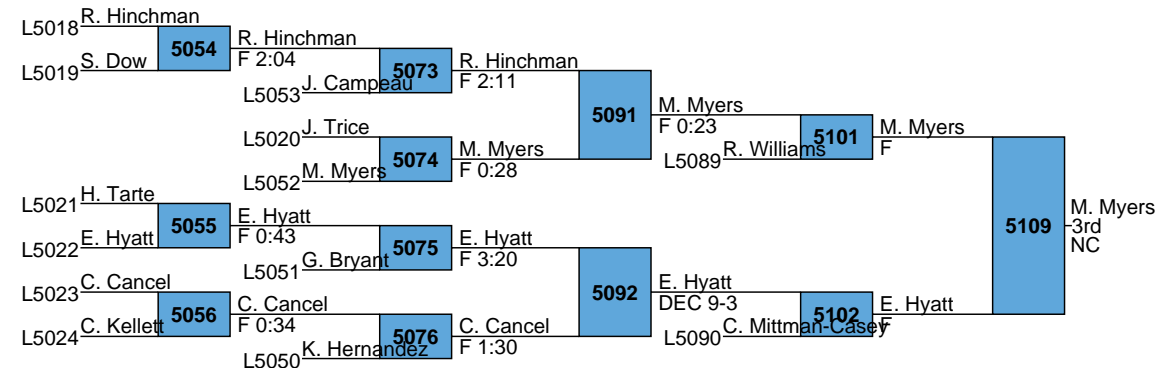

N. Piccirilli
DEC 6-2

4110

T. Lawter
1st
F

MS
185

2017 Carolina Invitational

MS
210

Trayvon Jamison, Bamberg-Ehrhardt

2017 Carolina Invitational