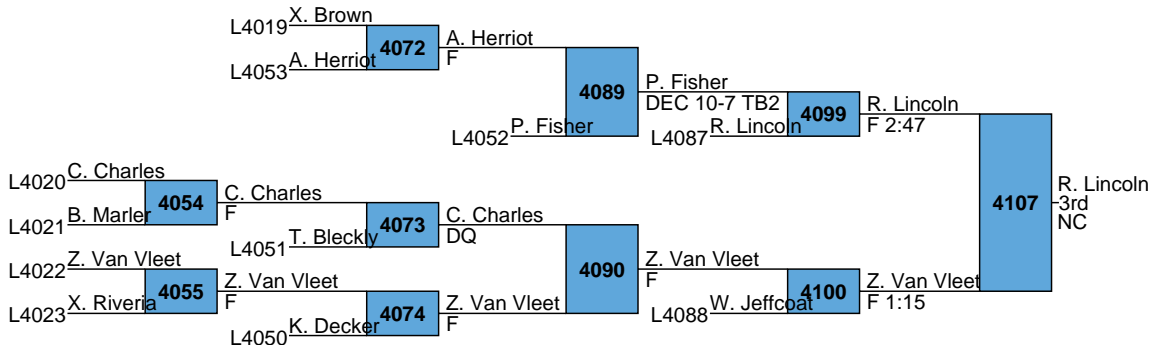

4085

J. Simmons
DEC 9-7

4097

G. Gosnell
DEC 10-4

4105

J. Simmons
3rd
NC

2017 Carolina Invitational

MS

170

Eli Hall, Bluffton

2017 Carolina Invitational

Garrett Pfirman, Sullivan

4024

E. Hall
DEC 11-6

4056

T. Brown
F