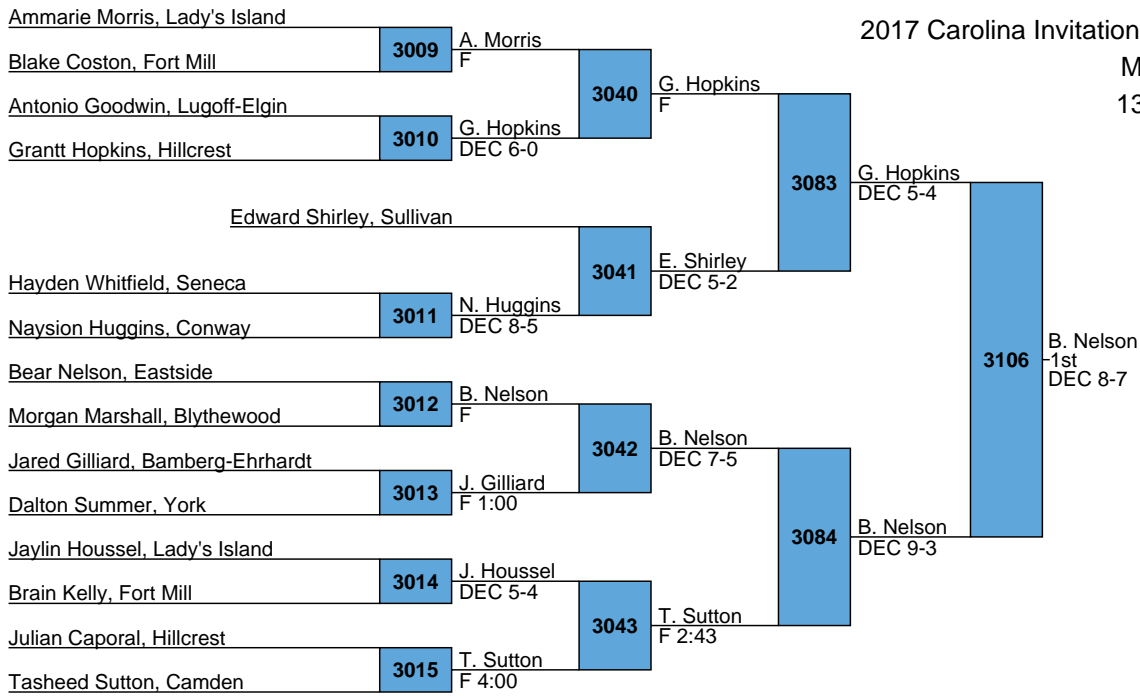

2017 Carolina Invitational

MS

131