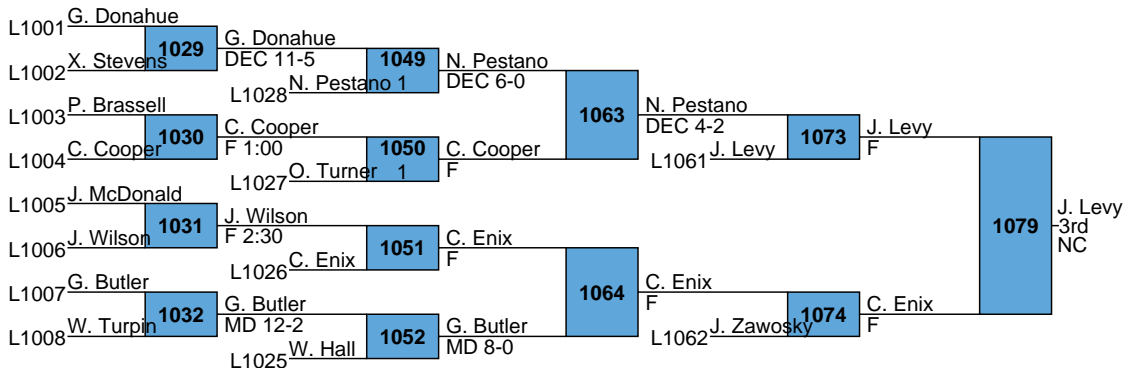

49	Woodruff	9	0	0	0	0
49	Pelion	9	0	0	0	0
49	Berkeley	9	0	0	0	0
49	Clover	9	0	0	0	0
53	Bluffton	8	0	0	0	0
53	Conway	8	0	0	0	0
55	Woodmont	7	0	0	0	0
56	Greenwood	6	0	0	0	0
56	Hopkins	6	0	0	0	0
56	Wade Hampton	6	0	0	0	0
56	Richland Northeast	6	0	0	0	0
56	Una	6	0	0	0	0
61	Alston	5	0	0	0	0
61	Pickens	5	0	0	0	0
63	White Knoll	4	0	0	0	0
63	River Oaks	4	0	0	0	0
63	Gilbert	4	0	0	0	0
63	Bates	4	0	0	0	0
63	Cane Bay	4	0	0	0	0
63	Rollings	4	0	0	0	0
69	Westside	3	0	0	0	0
69	Waccamaw	3	0	0	0	0
69	Dutchman Creek	3	0	0	0	0
69	Irmo	3	0	0	0	0
73	Long	2	0	0	0	0
73	Laurens	2	0	0	0	0
75	Saluda Trail	1	0	0	0	0
75	Chesnee	1	0	0	0	0
77	Palmetto	0	0	0	0	0
77	Union	0	0	0	0	0
77	Stover	0	0	0	0	0
77	McCracken	0	0	0	0	0
77	Walhalla	0	0	0	0	0
77	Oakbrook	0	0	0	0	0
77	Daniel	0	0	0	0	0
77	St. Joseph	0	0	0	0	0
77	Seneca	0	0	0	0	0

2017 Carolina Invitational

MS

80