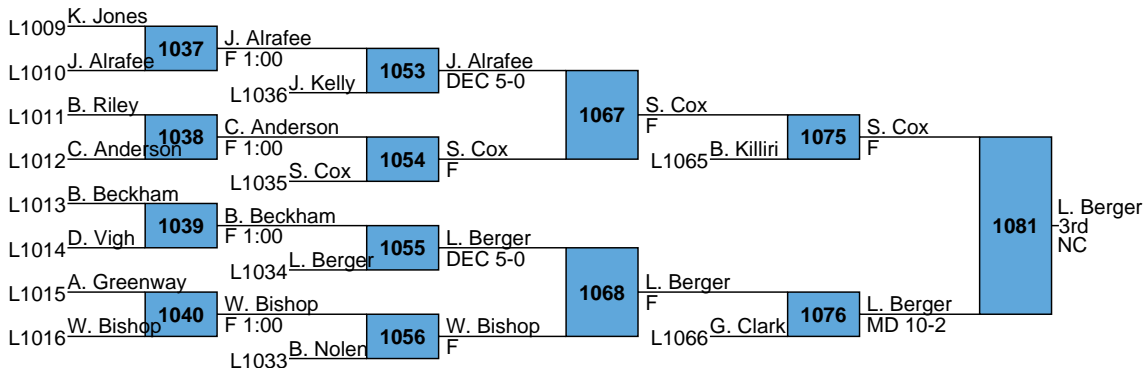

49	Woodruff	9	0	0	0	0
49	Pelion	9	0	0	0	0
49	Berkeley	9	0	0	0	0
49	Clover	9	0	0	0	0
53	Bluffton	8	0	0	0	0
53	Conway	8	0	0	0	0
55	Woodmont	7	0	0	0	0
56	Greenwood	6	0	0	0	0
56	Hopkins	6	0	0	0	0
56	Wade Hampton	6	0	0	0	0
56	Richland Northeast	6	0	0	0	0
56	Una	6	0	0	0	0
61	Alston	5	0	0	0	0
61	Pickens	5	0	0	0	0
63	White Knoll	4	0	0	0	0
63	River Oaks	4	0	0	0	0
63	Gilbert	4	0	0	0	0
63	Bates	4	0	0	0	0
63	Cane Bay	4	0	0	0	0
63	Rollings	4	0	0	0	0
69	Westside	3	0	0	0	0
69	Waccamaw	3	0	0	0	0
69	Dutchman Creek	3	0	0	0	0
69	Irmo	3	0	0	0	0
73	Long	2	0	0	0	0
73	Laurens	2	0	0	0	0
75	Saluda Trail	1	0	0	0	0
75	Chesnee	1	0	0	0	0
77	Palmetto	0	0	0	0	0
77	Union	0	0	0	0	0
77	Stover	0	0	0	0	0
77	McCracken	0	0	0	0	0
77	Walhalla	0	0	0	0	0
77	Oakbrook	0	0	0	0	0
77	Daniel	0	0	0	0	0
77	St. Joseph	0	0	0	0	0
77	Seneca	0	0	0	0	0

2017 Carolina Invitational

MS

80

2017 Carolina Invitational

MS

86

2017 Carolina Invitational

MS
92