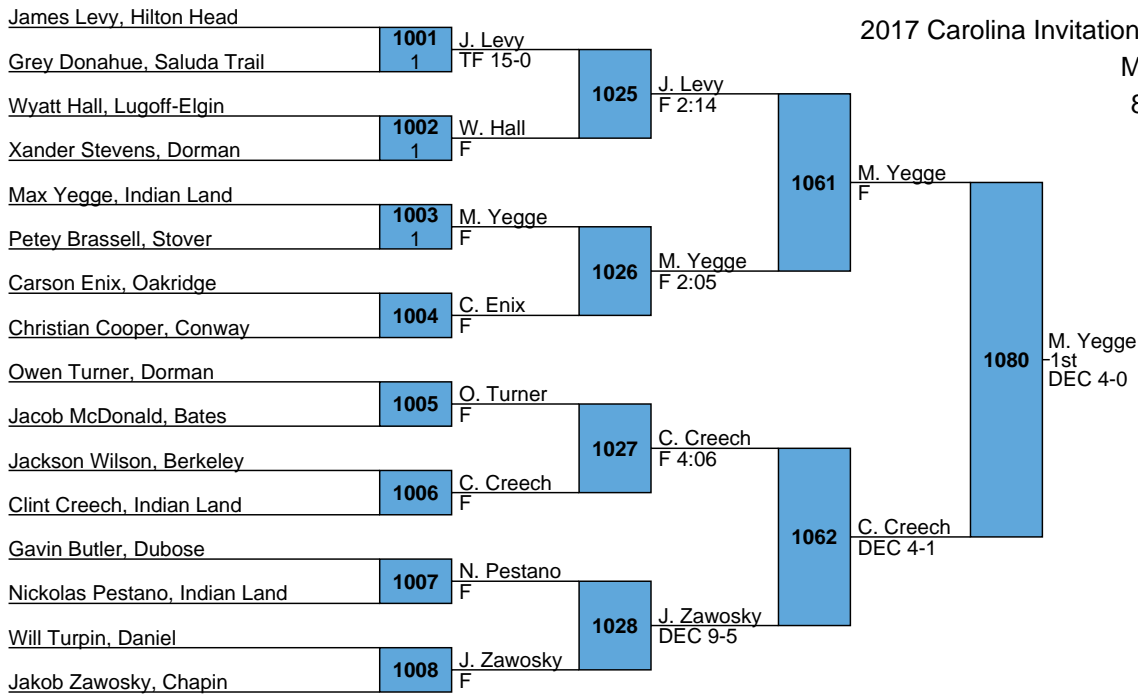

49	Woodruff	9	0	0	0	0
49	Pelion	9	0	0	0	0
49	Berkeley	9	0	0	0	0
49	Clover	9	0	0	0	0
53	Bluffton	8	0	0	0	0
53	Conway	8	0	0	0	0
55	Woodmont	7	0	0	0	0
56	Greenwood	6	0	0	0	0
56	Hopkins	6	0	0	0	0
56	Wade Hampton	6	0	0	0	0
56	Richland Northeast	6	0	0	0	0
56	Una	6	0	0	0	0
61	Alston	5	0	0	0	0
61	Pickens	5	0	0	0	0
63	White Knoll	4	0	0	0	0
63	River Oaks	4	0	0	0	0
63	Gilbert	4	0	0	0	0
63	Bates	4	0	0	0	0
63	Cane Bay	4	0	0	0	0
63	Rollings	4	0	0	0	0
69	Westside	3	0	0	0	0
69	Waccamaw	3	0	0	0	0
69	Dutchman Creek	3	0	0	0	0
69	Irmo	3	0	0	0	0
73	Long	2	0	0	0	0
73	Laurens	2	0	0	0	0
75	Saluda Trail	1	0	0	0	0
75	Chesnee	1	0	0	0	0
77	Palmetto	0	0	0	0	0
77	Union	0	0	0	0	0
77	Stover	0	0	0	0	0
77	McCracken	0	0	0	0	0
77	Walhalla	0	0	0	0	0
77	Oakbrook	0	0	0	0	0
77	Daniel	0	0	0	0	0
77	St. Joseph	0	0	0	0	0
77	Seneca	0	0	0	0	0

2017 Carolina Invitational

MS

80