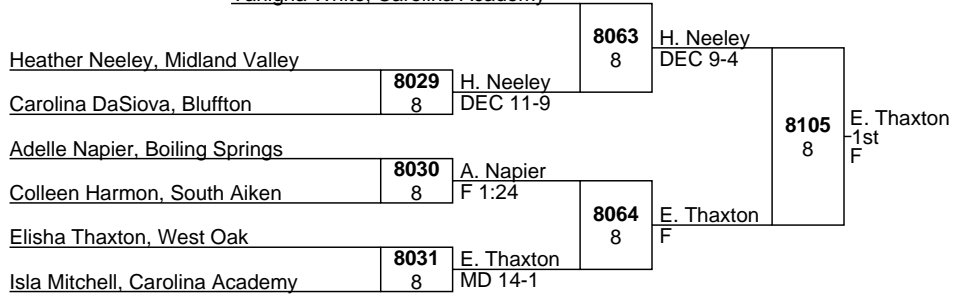

2019 Carolina Invitational

Girls  
Bracket F

Yahigha White, Carolina Academy

2019 Carolina Invitational

Girls

Bracket G

2019 Carolina Invitational  
Girls  
Bracket H

RR Rnd 1