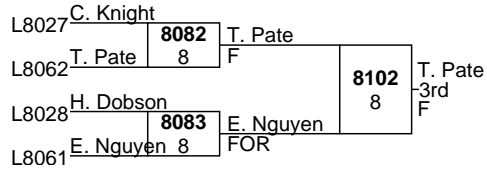

2019 Carolina Invitational

Girls
Bracket F