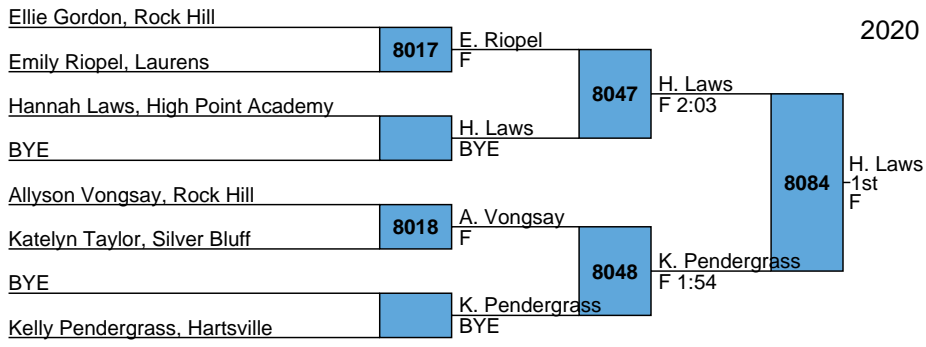

J. Sanders  
3rd  
F 3:45

2020 Carolina Invitational  
Girls  
Bracket G

2020 Carolina Invitational  
Girls  
Bracket H

2020 Carolina Invitational  
Girls  
Bracket I

2020 Carolina Invitational  
Girls  
Bracket J

2020 Carolina Invitational  
Girls  
Bracket K

2020 Carolina Invitational  
Girls  
Bracket L

Kori Harris, Clover

Adelle Nappier, Boiling Springs

Riley Schultz, Goose Creek

Trinity Davis, Rock Hill

2020 Carolina Invitational  
Girls  
Bracket M

2020 Carolina Invitational  
Girls  
Bracket N

2020 Carolina Invitational  
Girls  
Bracket O

2020 Carolina Invitational  
Girls  
Bracket P

2020 Carolina Invitational  
Girls  
Bracket Q

Candrea Dendy, Carolina