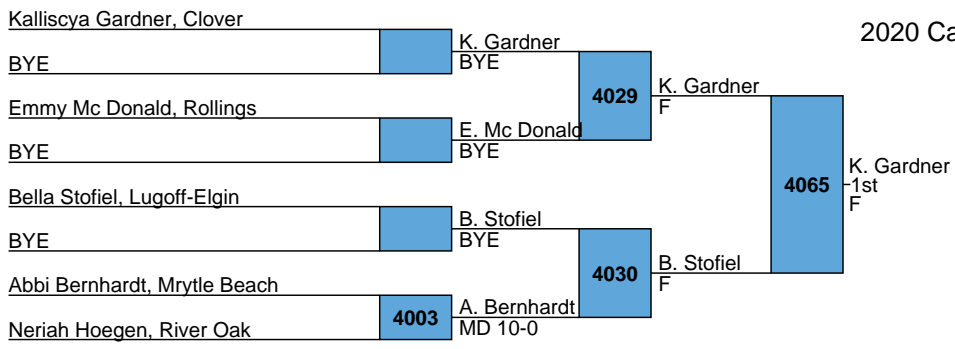

8033

J. Bracewell  
1st  
F 1:10

8004

K. Boyd  
F

2020 Carolina Invitational  
Girls  
Bracket F

L8003 J. Sanders

L8004 E. Samaniego

8034

J. Sanders  
3rd  
F 3:45

2020 Carolina Invitational  
Girls  
Bracket G

2020 Carolina Invitational  
Girls  
Bracket H

2020 Carolina Invitational  
Girls  
Bracket I

2020 Carolina Invitational  
Girls  
Bracket J

2020 Carolina Invitational  
Girls  
Bracket K

2020 Carolina Invitational  
Girls  
Bracket L

Kori Harris, Clover

Adelle Nappier, Boiling Springs

Riley Schultz, Goose Creek

Trinity Davis, Rock Hill

2020 Carolina Invitational  
Girls  
Bracket M

2020 Carolina Invitational  
Girls  
Bracket N

2020 Carolina Invitational  
Girls  
Bracket O

2020 Carolina Invitational  
Girls  
Bracket P

2020 Carolina Invitational  
Girls  
Bracket Q

Candrea Dendy, Carolina