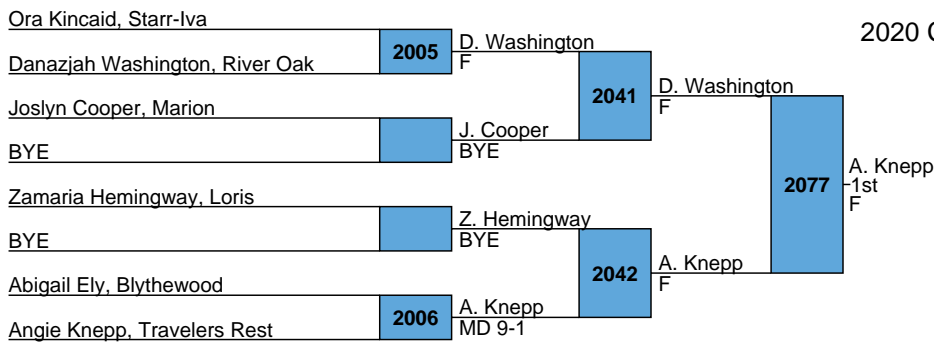

8033

J. Bracewell  
1st  
F 1:10

8004

K. Boyd  
F

2020 Carolina Invitational  
Girls  
Bracket F

L8003 J. Sanders

L8004 E. Samaniego

8034

J. Sanders  
3rd  
F 3:45

2020 Carolina Invitational  
Girls  
Bracket G

2020 Carolina Invitational  
Girls  
Bracket H

2020 Carolina Invitational  
Girls  
Bracket I

2020 Carolina Invitational  
Girls  
Bracket J

2020 Carolina Invitational  
Girls  
Bracket K

2020 Carolina Invitational  
Girls  
Bracket L

Kori Harris, Clover

Adelle Nappier, Boiling Springs

Riley Schultz, Goose Creek

Trinity Davis, Rock Hill

2020 Carolina Invitational  
Girls  
Bracket M

2020 Carolina Invitational  
Girls  
Bracket N

2020 Carolina Invitational  
Girls  
Bracket O

2020 Carolina Invitational  
Girls  
Bracket P

2020 Carolina Invitational  
Girls  
Bracket Q

Candrea Dendy, Carolina