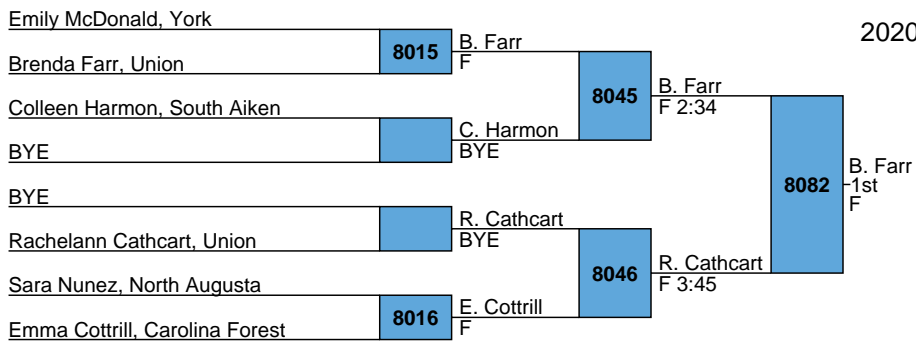

J. Sanders  
3rd  
F 3:45

2020 Carolina Invitational  
Girls  
Bracket G

2020 Carolina Invitational  
Girls  
Bracket H

2020 Carolina Invitational  
Girls  
Bracket I

2020 Carolina Invitational  
Girls  
Bracket J

2020 Carolina Invitational  
Girls  
Bracket K

2020 Carolina Invitational  
Girls  
Bracket L

Kori Harris, Clover

Adelle Nappier, Boiling Springs

Riley Schultz, Goose Creek

Trinity Davis, Rock Hill

2020 Carolina Invitational  
Girls  
Bracket M

2020 Carolina Invitational  
Girls  
Bracket N

2020 Carolina Invitational  
Girls  
Bracket O

2020 Carolina Invitational  
Girls  
Bracket P

2020 Carolina Invitational  
Girls  
Bracket Q

Candrea Dendy, Carolina