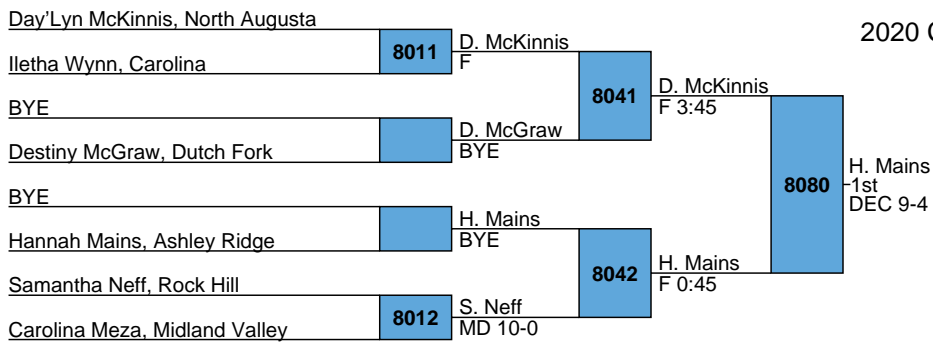

8033

J. Bracewell  
1st  
F 1:10

8004

K. Boyd  
F

2020 Carolina Invitational  
Girls  
Bracket F

L8003 J. Sanders

L8004 E. Samaniego

8034

J. Sanders  
3rd  
F 3:45

2020 Carolina Invitational  
Girls  
Bracket G

2020 Carolina Invitational  
Girls  
Bracket H

2020 Carolina Invitational  
Girls  
Bracket I

2020 Carolina Invitational  
Girls  
Bracket J

2020 Carolina Invitational  
Girls  
Bracket K

2020 Carolina Invitational  
Girls  
Bracket L

Kori Harris, Clover

Adelle Nappier, Boiling Springs

Riley Schultz, Goose Creek

Trinity Davis, Rock Hill

2020 Carolina Invitational  
Girls  
Bracket M

2020 Carolina Invitational  
Girls  
Bracket N

2020 Carolina Invitational  
Girls  
Bracket O

2020 Carolina Invitational  
Girls  
Bracket P

2020 Carolina Invitational  
Girls  
Bracket Q

Candrea Dendy, Carolina