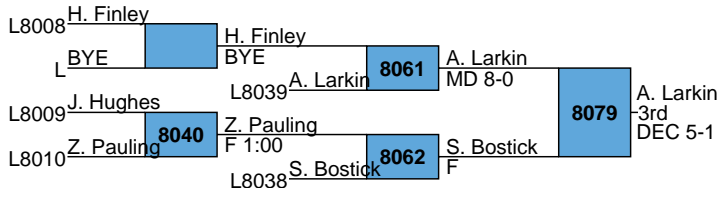

8033

J. Bracewell  
1st  
F 1:10

8004

K. Boyd  
F

2020 Carolina Invitational  
Girls  
Bracket F

L8003 J. Sanders

L8004 E. Samaniego

8034

J. Sanders  
3rd  
F 3:45

2020 Carolina Invitational  
Girls  
Bracket G

2020 Carolina Invitational  
Girls  
Bracket H

2020 Carolina Invitational  
Girls  
Bracket I

2020 Carolina Invitational  
Girls  
Bracket J

2020 Carolina Invitational  
Girls  
Bracket K

2020 Carolina Invitational  
Girls  
Bracket L

Kori Harris, Clover

Adelle Nappier, Boiling Springs

Riley Schultz, Goose Creek

Trinity Davis, Rock Hill

2020 Carolina Invitational  
Girls  
Bracket M

2020 Carolina Invitational  
Girls  
Bracket N

2020 Carolina Invitational  
Girls  
Bracket O

2020 Carolina Invitational  
Girls  
Bracket P

2020 Carolina Invitational  
Girls  
Bracket Q

Candrea Dendy, Carolina