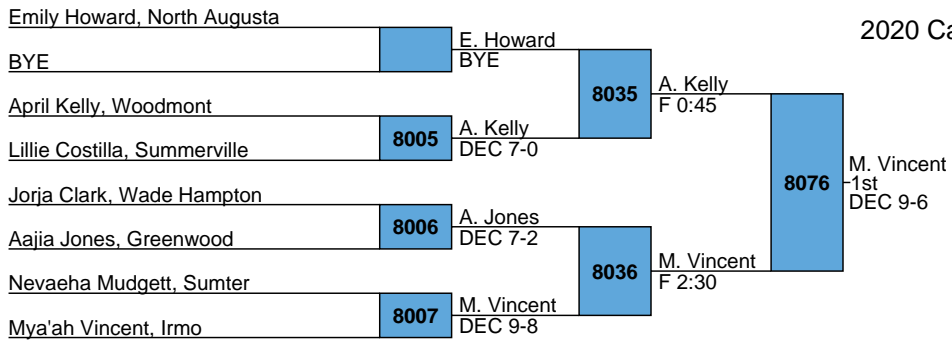

A. Turner  
3rd  
F 0:45

L8002 A. Turner

Jalayah Sanders, Irmo

Jaden Bracewell, Indian Land

Kaiyana Boyd, Fairfield Central

Elisha Samaniego, North Augusta

8003

J. Bracewell  
DEC 3-1

8033

J. Bracewell  
1st  
F 1:10

8004

K. Boyd  
F

2020 Carolina Invitational  
Girls  
Bracket F

L8003 J. Sanders

L8004 E. Samaniego

8034

J. Sanders  
3rd  
F 3:45

2020 Carolina Invitational  
Girls  
Bracket G

2020 Carolina Invitational  
Girls  
Bracket H

2020 Carolina Invitational  
Girls  
Bracket I

2020 Carolina Invitational  
Girls  
Bracket J