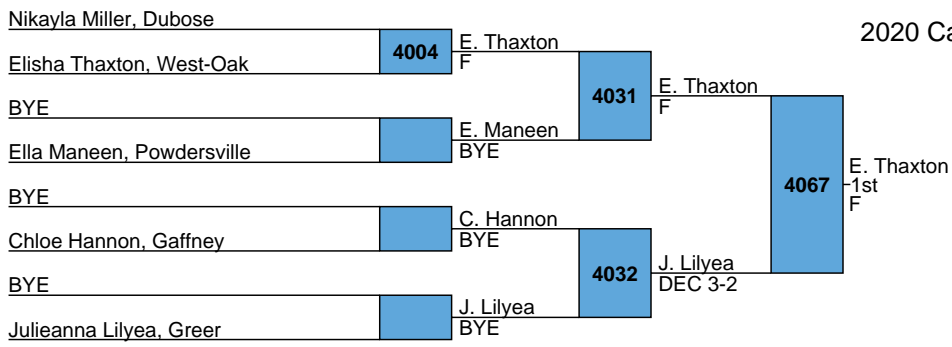

8033

J. Bracewell  
1st  
F 1:10

8004

K. Boyd  
F

2020 Carolina Invitational  
Girls  
Bracket F

L8003 J. Sanders

L8004 E. Samaniego

8034

J. Sanders  
3rd  
F 3:45

2020 Carolina Invitational  
Girls  
Bracket G

2020 Carolina Invitational  
Girls  
Bracket H

2020 Carolina Invitational  
Girls  
Bracket I

2020 Carolina Invitational  
Girls  
Bracket J

2020 Carolina Invitational  
Girls  
Bracket K

2020 Carolina Invitational  
Girls  
Bracket L

Kori Harris, Clover

Adelle Nappier, Boiling Springs

Riley Schultz, Goose Creek

Trinity Davis, Rock Hill

2020 Carolina Invitational  
Girls  
Bracket M

2020 Carolina Invitational  
Girls  
Bracket N

2020 Carolina Invitational  
Girls  
Bracket O

2020 Carolina Invitational  
Girls  
Bracket P

2020 Carolina Invitational  
Girls  
Bracket Q

Candrea Dendy, Carolina