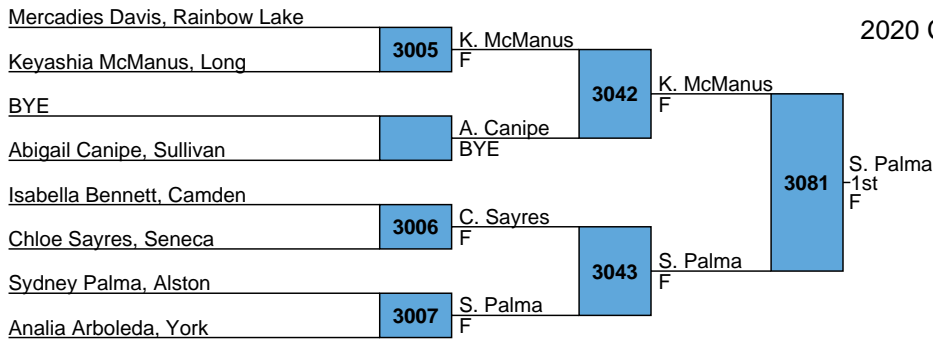

2020 Carolina Invitational  
Girls  
Bracket A

Tara Yeager, Hartsville

Kitty Sharpe, Saluda Trail

Claira Hannon, Gaffney

Angelique Garcia, Greenwood

1002

K. Sharpe  
F 1:23

1029

C. Hannon  
1st  
F 1:00

1003

C. Hannon  
F 1:00

2020 Carolina Invitational  
Girls  
Bracket B

L1002 T. Yeager

L1003 A. Garcia

1030

A. Garcia  
3rd  
DEC 7-5

2020 Carolina Invitational  
Girls  
Bracket C

2020 Carolina Invitational  
Girls  
Bracket D

Willow Breedlove, Pickens

Lily Vitiello, Bluffton

Jesse Kemp, James Island

Amber Turner, Clover

8001

W. Breedlove  
MD 14-0

8031

J. Kemp  
1st  
MD 10-2

8002

J. Kemp  
MD 11-3

2020 Carolina Invitational

Girls  
Bracket E

L8001 L. Vitiello

8032