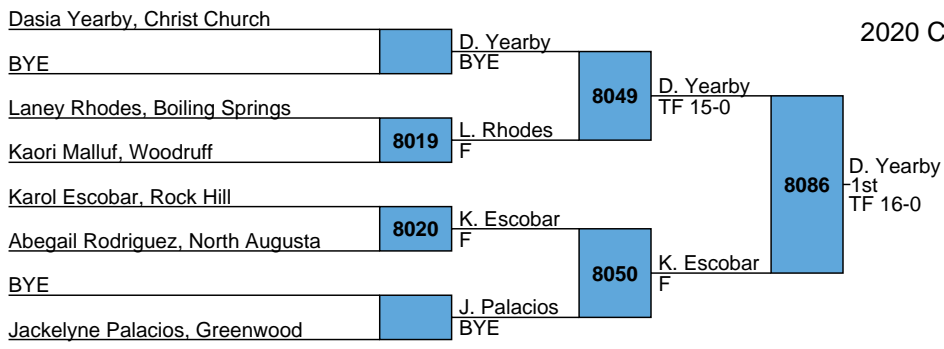

2020 Carolina Invitational  
Girls  
Bracket K

2020 Carolina Invitational  
Girls  
Bracket L

Kori Harris, Clover

Adelle Nappier, Boiling Springs

Riley Schultz, Goose Creek

Trinity Davis, Rock Hill

2020 Carolina Invitational  
Girls  
Bracket M

2020 Carolina Invitational  
Girls  
Bracket N

2020 Carolina Invitational  
Girls  
Bracket O

2020 Carolina Invitational  
Girls  
Bracket P

2020 Carolina Invitational  
Girls  
Bracket Q

Candrea Dendy, Carolina