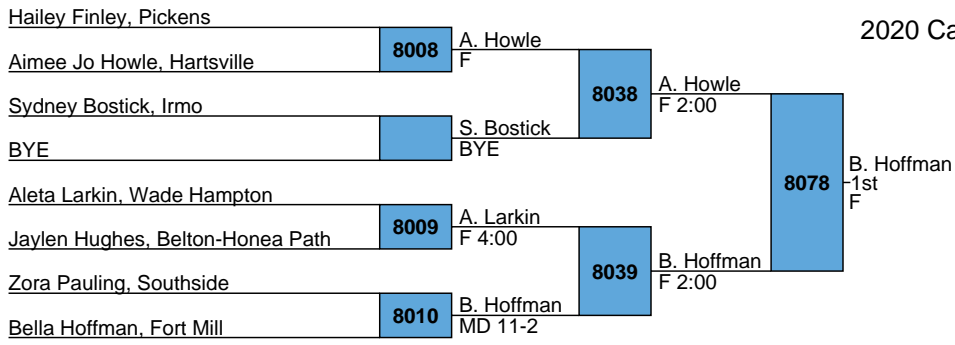

8033

J. Bracewell  
1st  
F 1:10

8004

K. Boyd  
F

2020 Carolina Invitational  
Girls  
Bracket F

L8003 J. Sanders

L8004 E. Samaniego

8034

J. Sanders  
3rd  
F 3:45

2020 Carolina Invitational  
Girls  
Bracket G

2020 Carolina Invitational  
Girls  
Bracket H

2020 Carolina Invitational  
Girls  
Bracket I

2020 Carolina Invitational  
Girls  
Bracket J

2020 Carolina Invitational  
Girls  
Bracket K

2020 Carolina Invitational  
Girls  
Bracket L

Kori Harris, Clover

Adelle Nappier, Boiling Springs

Riley Schultz, Goose Creek

Trinity Davis, Rock Hill

2020 Carolina Invitational  
Girls  
Bracket M

2020 Carolina Invitational  
Girls  
Bracket N

2020 Carolina Invitational  
Girls  
Bracket O

2020 Carolina Invitational  
Girls  
Bracket P

2020 Carolina Invitational  
Girls  
Bracket Q

Candrea Dendy, Carolina