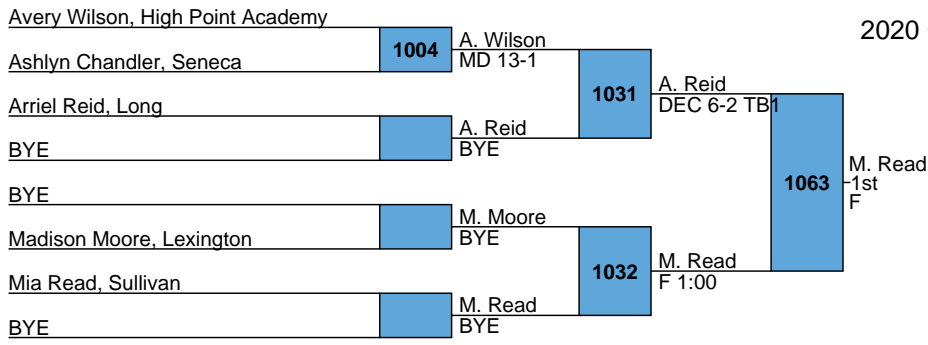

C. Hannon  
1st  
F 1:00

1003

C. Hannon  
F 1:00

2020 Carolina Invitational  
Girls  
Bracket B

L1002 T. Yeager

L1003 A. Garcia

1030

A. Garcia  
3rd  
DEC 7-5

2020 Carolina Invitational  
Girls  
Bracket C

2020 Carolina Invitational  
Girls  
Bracket D

Willow Breedlove, Pickens

Lily Vitiello, Bluffton

Jesse Kemp, James Island

Amber Turner, Clover

8001

W. Breedlove  
MD 14-0

8031

J. Kemp  
1st  
MD 10-2

8002

J. Kemp  
MD 11-3

2020 Carolina Invitational

Girls  
Bracket E

L8001 L. Vitiello

8032