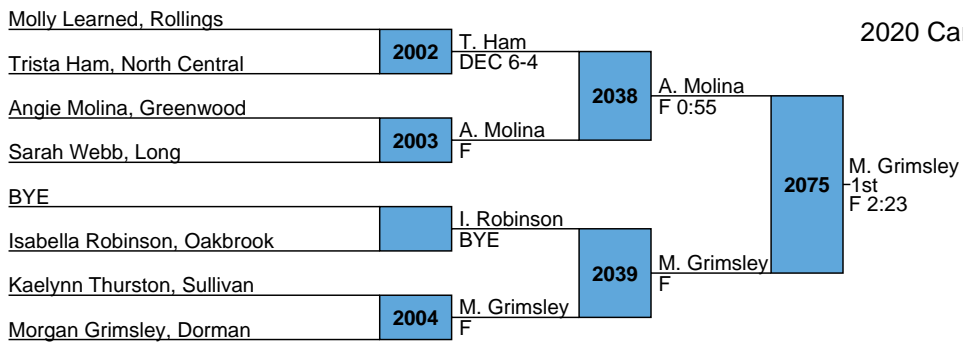

A. Turner  
3rd  
F 0:45

L8002 A. Turner

Jalayah Sanders, Irmo

Jaden Bracewell, Indian Land

Kaiyana Boyd, Fairfield Central

Elisha Samaniego, North Augusta

8003

J. Bracewell  
DEC 3-1

8033

J. Bracewell  
1st  
F 1:10

8004

K. Boyd  
F

2020 Carolina Invitational  
Girls  
Bracket F

L8003 J. Sanders

L8004 E. Samaniego

8034

J. Sanders  
3rd  
F 3:45

2020 Carolina Invitational  
Girls  
Bracket G

2020 Carolina Invitational  
Girls  
Bracket H

2020 Carolina Invitational  
Girls  
Bracket I

2020 Carolina Invitational  
Girls  
Bracket J