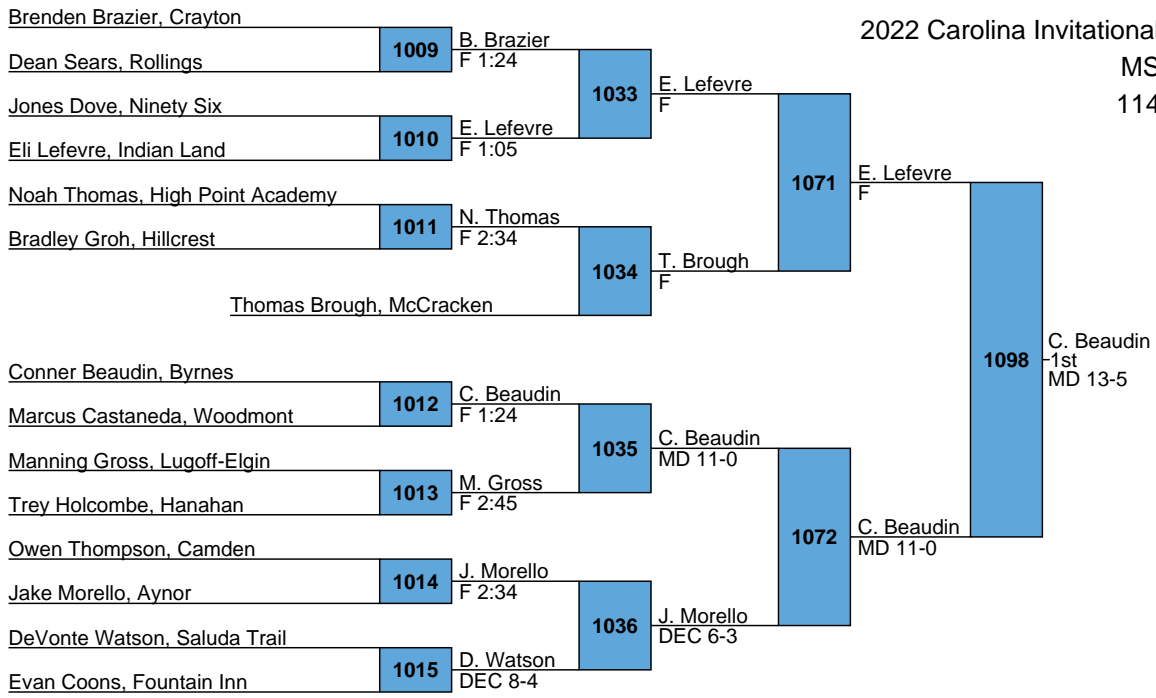

4091

3rd
NC

2022 Carolina Invitational

MS

120

John Grove, Heathwood Hall

Logan Gates, River Oak

Tayshun Reid, Daniel