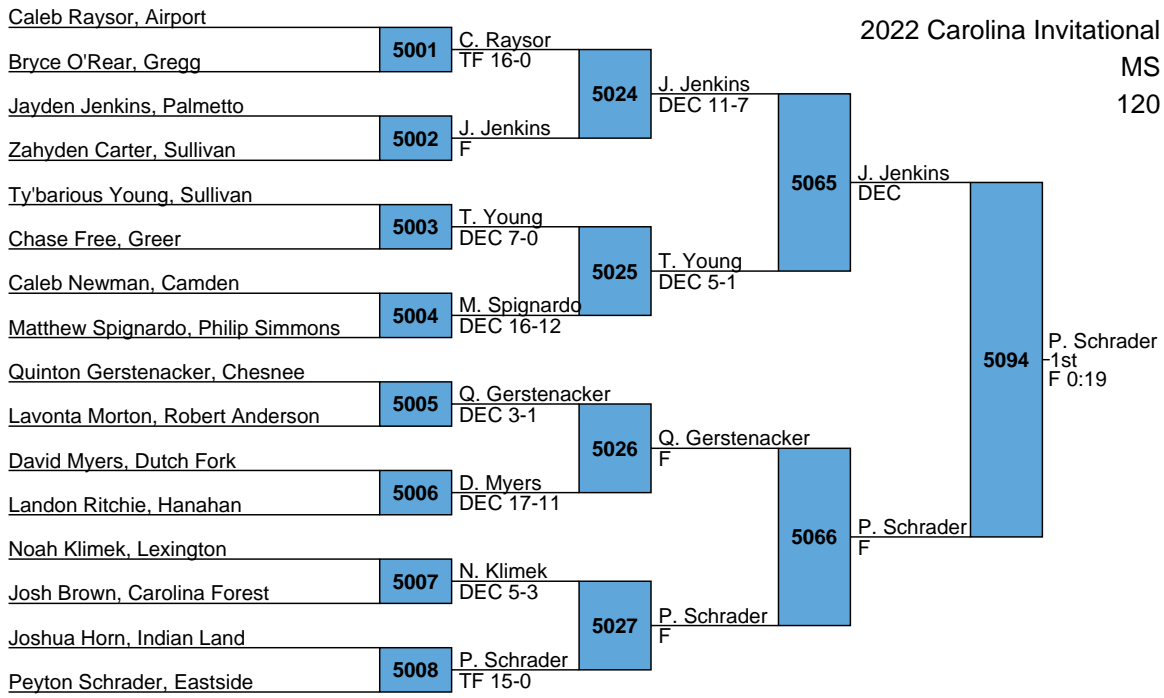

4091

3rd
NC

2022 Carolina Invitational

MS

120

John Grove, Heathwood Hall

Logan Gates, River Oak

Tayshun Reid, Daniel