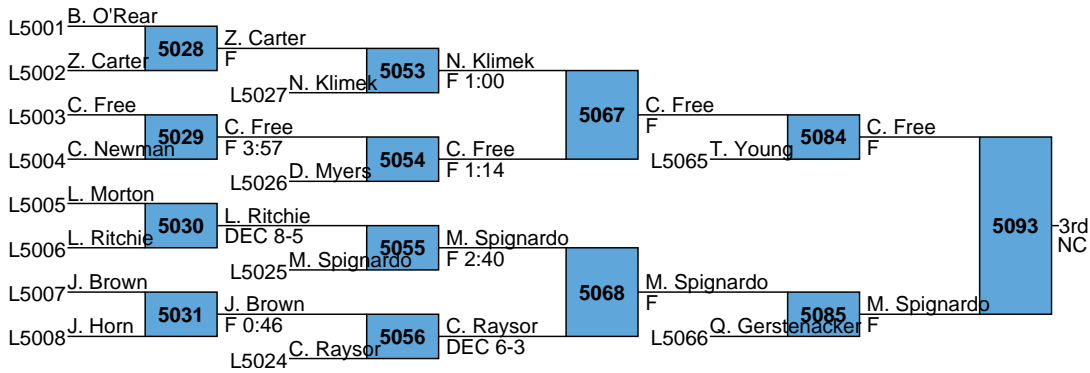

4091

3rd
NC

2022 Carolina Invitational

MS

120

John Grove, Heathwood Hall

Logan Gates, River Oak

Tayshun Reid, Daniel