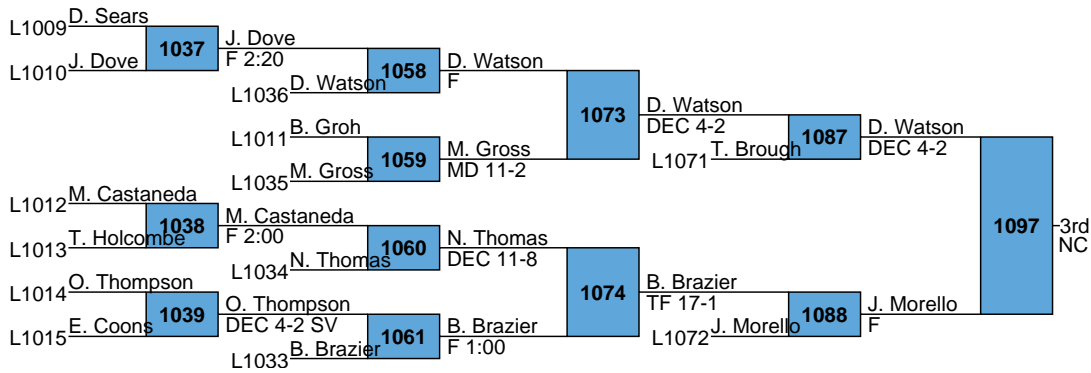

4091

3rd
NC

2022 Carolina Invitational

MS

120

John Grove, Heathwood Hall

Logan Gates, River Oak

Tayshun Reid, Daniel