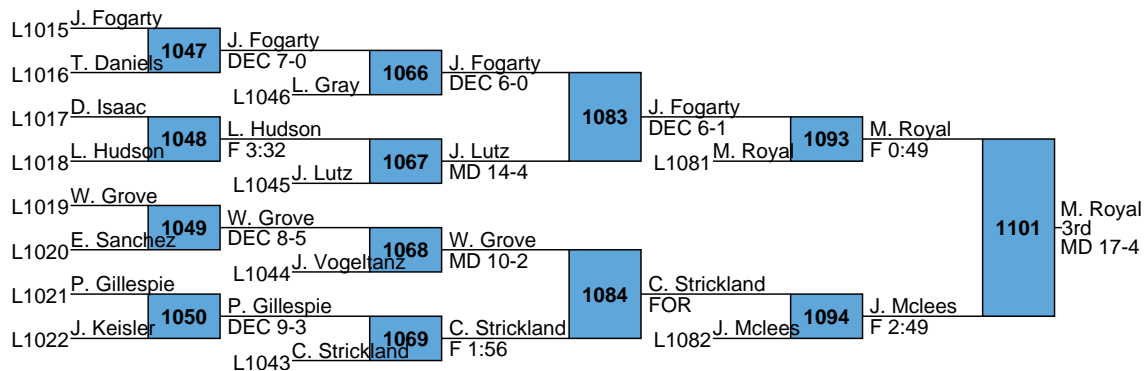

49 Castle Heights	9
53 St. James	8.5
54 WA Perry	8
55 Chapin	7
56 Loris	6
56 Cane Bay	6
56 Crayton	6
56 Wando	6
56 Byrnes	6
56 Easley	6
62 Whitmire	5
62 Mauldin	5
64 Cross	4
64 High Point Academy	4
64 River Oak	4
64 Long	4
64 Hand	4
64 Blythewood	4
64 Pickens	4
71 JL Mann	3
71 Chapman	3
71 Daniel	3
71 Colleton County	3
71 Midland Valley	3
71 Laurens	3
71 Fountain Inn	3
71 North Central	3
71 Heathwood Hall	3
71 Northwood	3
71 Palmetto	3
82 Bluffton	2
83 Boiling Springs	1
84 North Augusta	0
84 Dubose	0
84 Dutchman Creek	0
84 South Aiken	0
84 Military Magnet	0
84 White Knoll	0
84 Ashley Ridge	0
84 Nation Ford	0
84 Christ Church	0
84 East Edisto	0

2023 Carolina Invitational - Lexington

MS

80

Mat 1

2023 Carolina Invitational - Lexington

MS

88

Mat 1

2023 Carolina Invitational - Lexington

MS

96

Mat 1

2023 Carolina Invitational - Lexington

MS
102
Mat 1

2023 Carolina Invitational - Lexington

MS
108
Mat 2