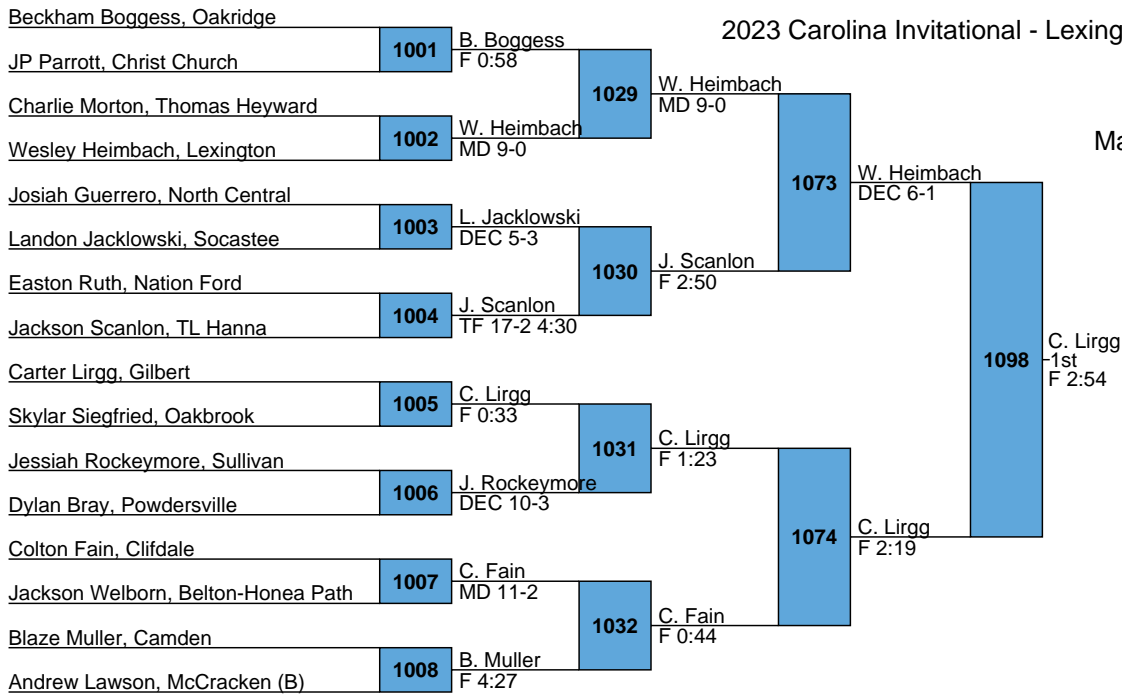

49 Castle Heights	9
53 St. James	8.5
54 WA Perry	8
55 Chapin	7
56 Loris	6
56 Cane Bay	6
56 Crayton	6
56 Wando	6
56 Byrnes	6
56 Easley	6
62 Whitmire	5
62 Mauldin	5
64 Cross	4
64 High Point Academy	4
64 River Oak	4
64 Long	4
64 Hand	4
64 Blythewood	4
64 Pickens	4
71 JL Mann	3
71 Chapman	3
71 Daniel	3
71 Colleton County	3
71 Midland Valley	3
71 Laurens	3
71 Fountain Inn	3
71 North Central	3
71 Heathwood Hall	3
71 Northwood	3
71 Palmetto	3
82 Bluffton	2
83 Boiling Springs	1
84 North Augusta	0
84 Dubose	0
84 Dutchman Creek	0
84 South Aiken	0
84 Military Magnet	0
84 White Knoll	0
84 Ashley Ridge	0
84 Nation Ford	0
84 Christ Church	0
84 East Edisto	0

2023 Carolina Invitational - Lexington

MS

80

Mat 1