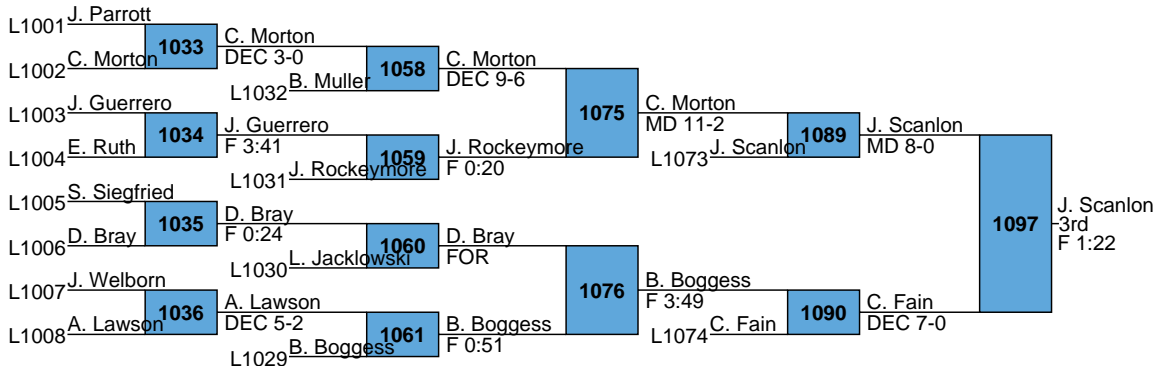

49 Castle Heights	9
53 St. James	8.5
54 WA Perry	8
55 Chapin	7
56 Loris	6
56 Cane Bay	6
56 Crayton	6
56 Wando	6
56 Byrnes	6
56 Easley	6
62 Whitmire	5
62 Mauldin	5
64 Cross	4
64 High Point Academy	4
64 River Oak	4
64 Long	4
64 Hand	4
64 Blythewood	4
64 Pickens	4
71 JL Mann	3
71 Chapman	3
71 Daniel	3
71 Colleton County	3
71 Midland Valley	3
71 Laurens	3
71 Fountain Inn	3
71 North Central	3
71 Heathwood Hall	3
71 Northwood	3
71 Palmetto	3
82 Bluffton	2
83 Boiling Springs	1
84 North Augusta	0
84 Dubose	0
84 Dutchman Creek	0
84 South Aiken	0
84 Military Magnet	0
84 White Knoll	0
84 Ashley Ridge	0
84 Nation Ford	0
84 Christ Church	0
84 East Edisto	0

2023 Carolina Invitational - Lexington

MS

80

Mat 1