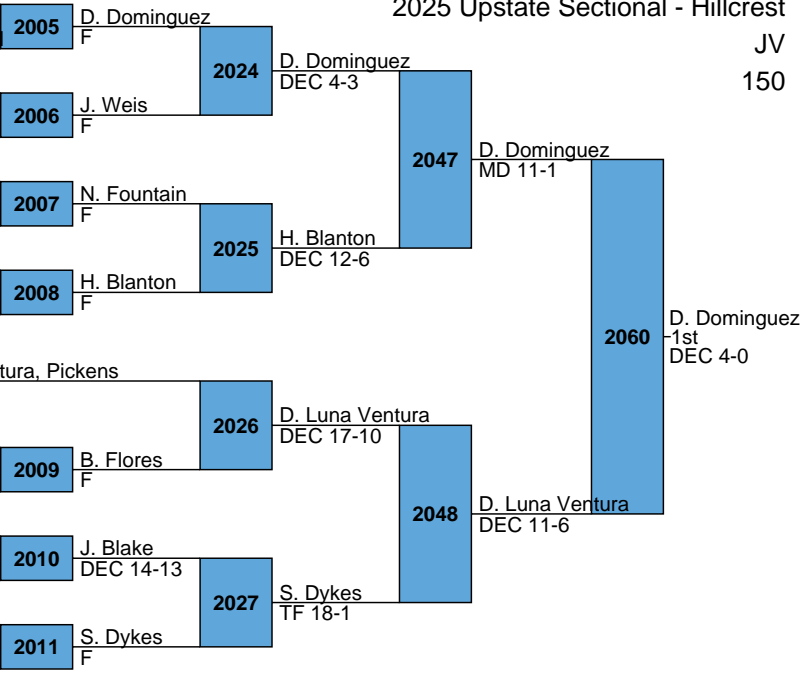

Jayden Blake, TI Hanna

Jeremiah Hackett, Woodmont

Jeremiah Franco, Southside

Samuel Dykes, Powdersville

2025 Upstate Sectional - Hillcrest

JV
150

L2005 L. Dowis

L2006 T. Coscarelli