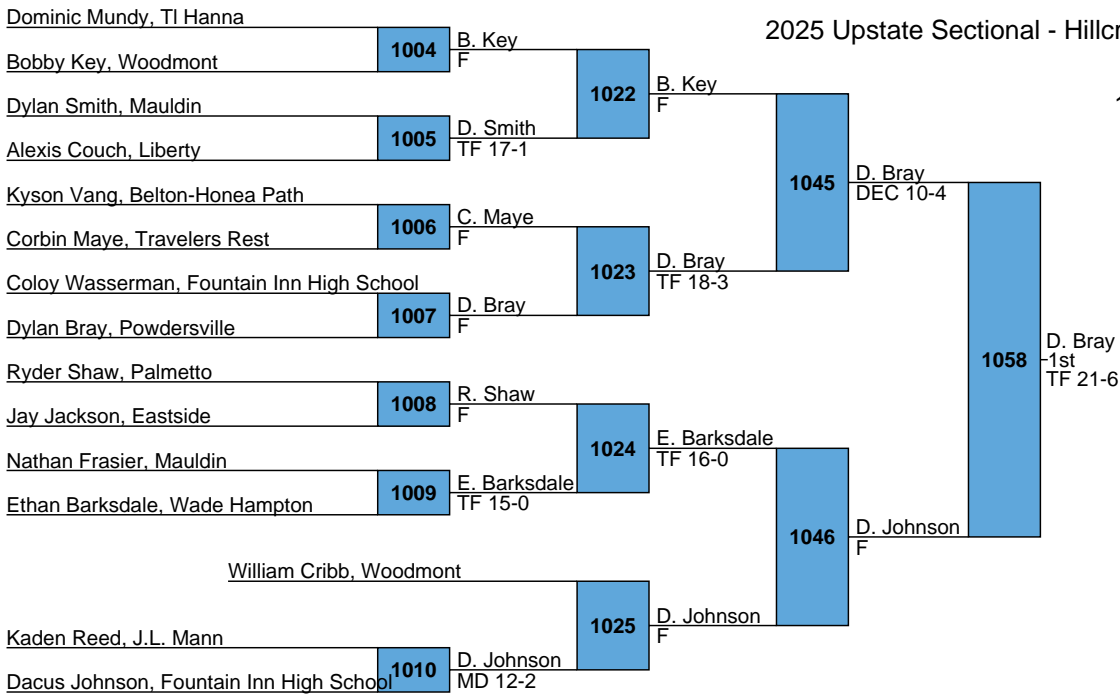

2025 Upstate Sectional - Hillcrest

JV
106