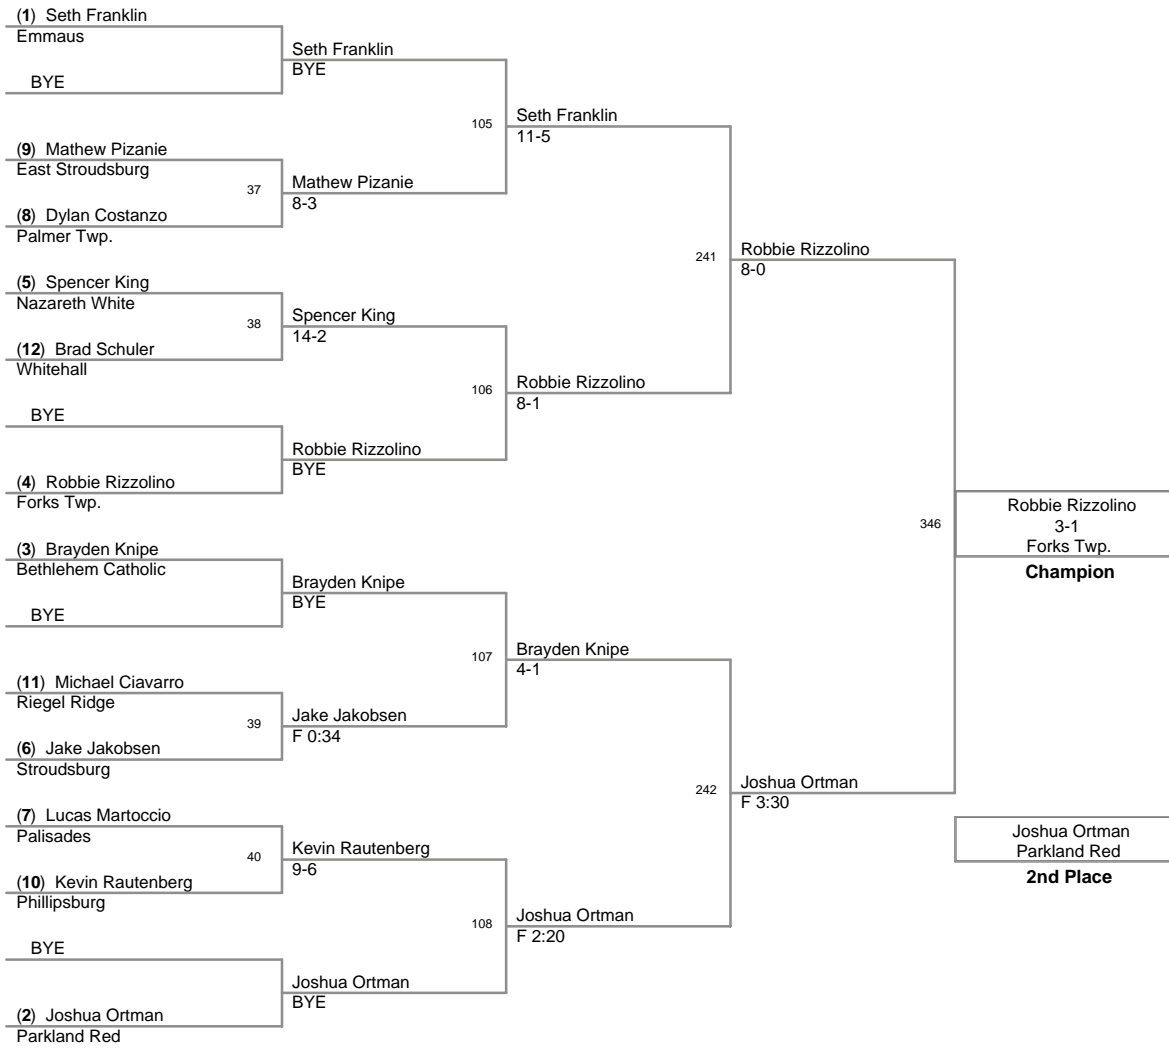

2007_VEWL_DAY_2 Team Score as of 2/12/07 7:22 PM

Rank	Points	Team
1.	143.5	Forks Twp.
2.	138.0	Pen Argyl
3.	134.5	Stroudsburg
4.	126.0	Parkland Red
5.	105.5	Nazareth White
6.	99.0	Phillipsburg
7.	98.0	Emmaus
8.	95.5	Moore Township
9.	92.0	Northampton
10.	89.0	Catasauqua
11.	87.0	Saucon Valley
12.	71.0	Pleasant Valley
13.	65.0	Palmer Twp.
14.	57.0	Wilson
15.	56.0	Parkland Gray
16.	55.5	Whitehall
17.	52.0	Nazareth Blue
18.	45.0	Riegel Ridge
19.	43.0	Palisades
20.	30.0	Jim Thorpe
21.	27.0	Bethlehem Catholic
22.	26.5	Central Catholic
23.	23.0	East Stroudsburg
23.	23.0	Pocono Mountain
25.	19.0	Bangor
25.	19.0	Palmerton
27.	7.0	Easton PAL
28.	3.0	Allen
29.	0.0	LCYA

46 Lbs

50 Lbs

58 Lbs

61 Lbs

64 Lbs

67 Lbs

70 Lbs

73 Lbs

76 Lbs

80 Lbs

85 Lbs

90 Lbs

95 Lbs

105 Lbs

120 Lbs

160 Lbs