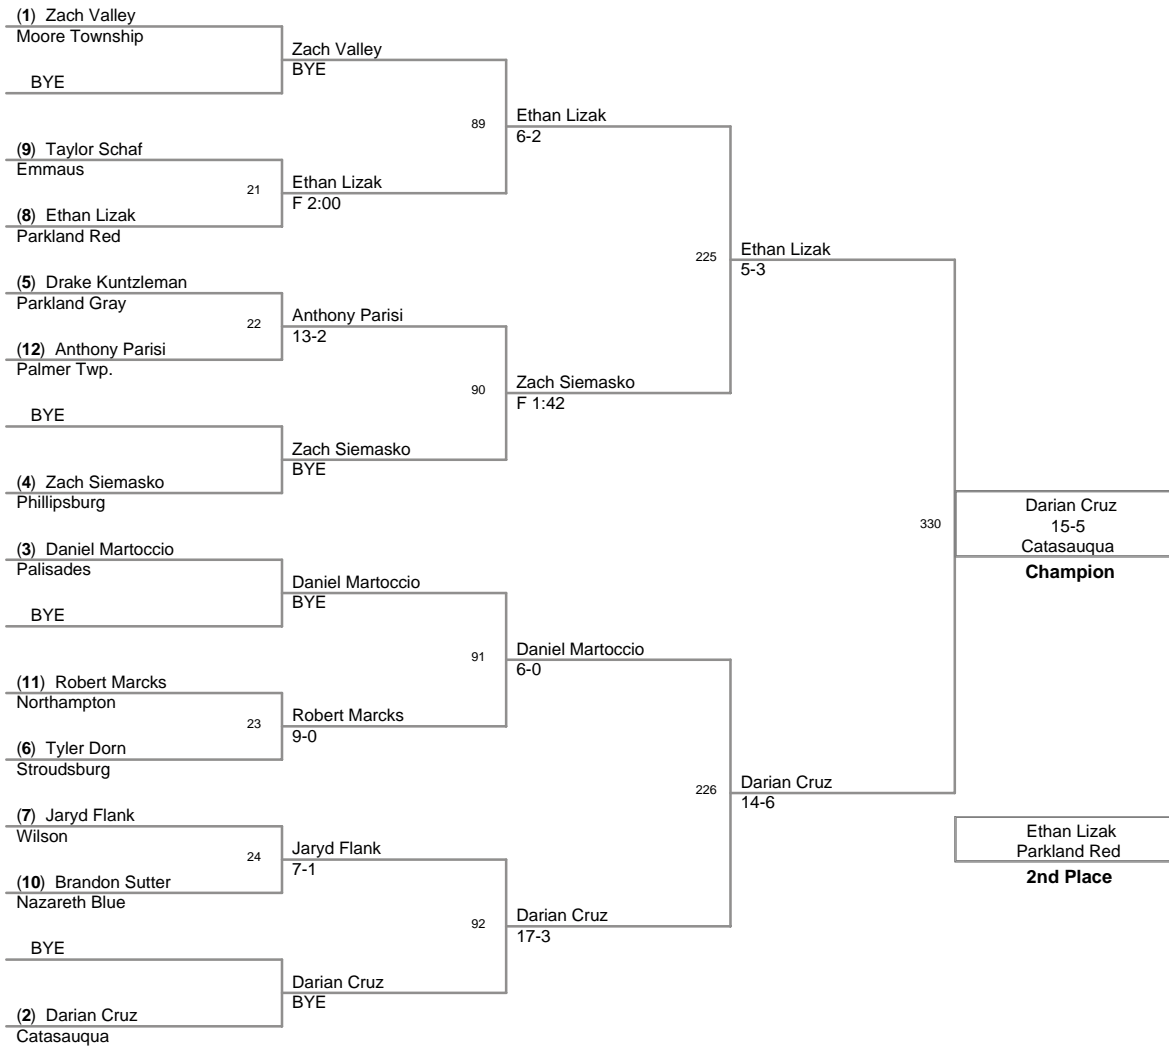

2007_VEWL_DAY_2 Team Score as of 2/12/07 7:22 PM

Rank	Points	Team
1.	143.5	Forks Twp.
2.	138.0	Pen Argyl
3.	134.5	Stroudsburg
4.	126.0	Parkland Red
5.	105.5	Nazareth White
6.	99.0	Phillipsburg
7.	98.0	Emmaus
8.	95.5	Moore Township
9.	92.0	Northampton
10.	89.0	Catasauqua
11.	87.0	Saucon Valley
12.	71.0	Pleasant Valley
13.	65.0	Palmer Twp.
14.	57.0	Wilson
15.	56.0	Parkland Gray
16.	55.5	Whitehall
17.	52.0	Nazareth Blue
18.	45.0	Riegel Ridge
19.	43.0	Palisades
20.	30.0	Jim Thorpe
21.	27.0	Bethlehem Catholic
22.	26.5	Central Catholic
23.	23.0	East Stroudsburg
23.	23.0	Pocono Mountain
25.	19.0	Bangor
25.	19.0	Palmerton
27.	7.0	Easton PAL
28.	3.0	Allen
29.	0.0	LCYA

46 Lbs

50 Lbs

58 Lbs

61 Lbs

64 Lbs

67 Lbs

70 Lbs

73 Lbs

76 Lbs

80 Lbs

85 Lbs

90 Lbs

95 Lbs

105 Lbs

120 Lbs

160 Lbs