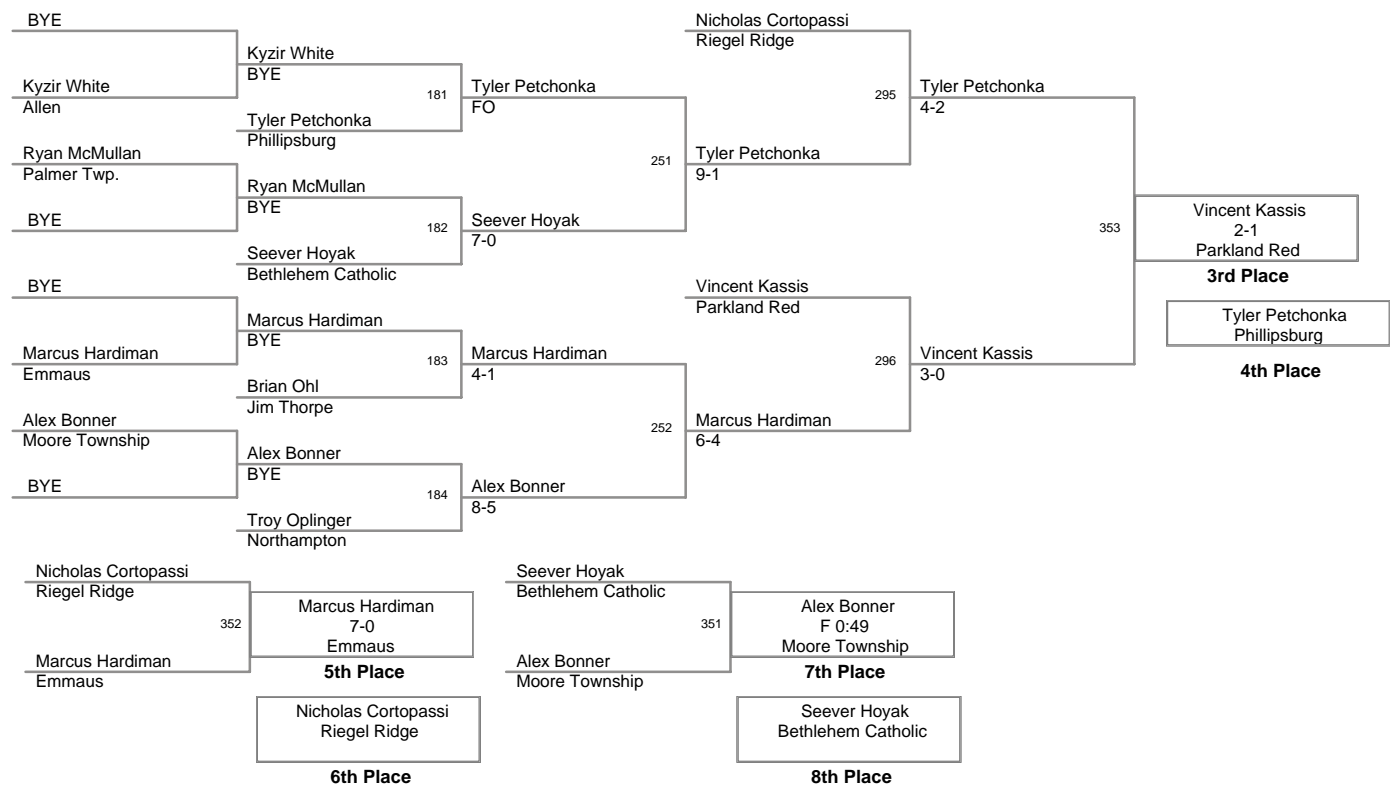

2007_VEWL_DAY_2 Team Score as of 2/12/07 7:22 PM

Rank	Points	Team
1.	143.5	Forks Twp.
2.	138.0	Pen Argyl
3.	134.5	Stroudsburg
4.	126.0	Parkland Red
5.	105.5	Nazareth White
6.	99.0	Phillipsburg
7.	98.0	Emmaus
8.	95.5	Moore Township
9.	92.0	Northampton
10.	89.0	Catasauqua
11.	87.0	Saucon Valley
12.	71.0	Pleasant Valley
13.	65.0	Palmer Twp.
14.	57.0	Wilson
15.	56.0	Parkland Gray
16.	55.5	Whitehall
17.	52.0	Nazareth Blue
18.	45.0	Riegel Ridge
19.	43.0	Palisades
20.	30.0	Jim Thorpe
21.	27.0	Bethlehem Catholic
22.	26.5	Central Catholic
23.	23.0	East Stroudsburg
23.	23.0	Pocono Mountain
25.	19.0	Bangor
25.	19.0	Palmerton
27.	7.0	Easton PAL
28.	3.0	Allen
29.	0.0	LCYA

46 Lbs

50 Lbs

58 Lbs

61 Lbs

64 Lbs

67 Lbs

70 Lbs

73 Lbs

76 Lbs

80 Lbs

85 Lbs

90 Lbs

95 Lbs

105 Lbs

120 Lbs

160 Lbs