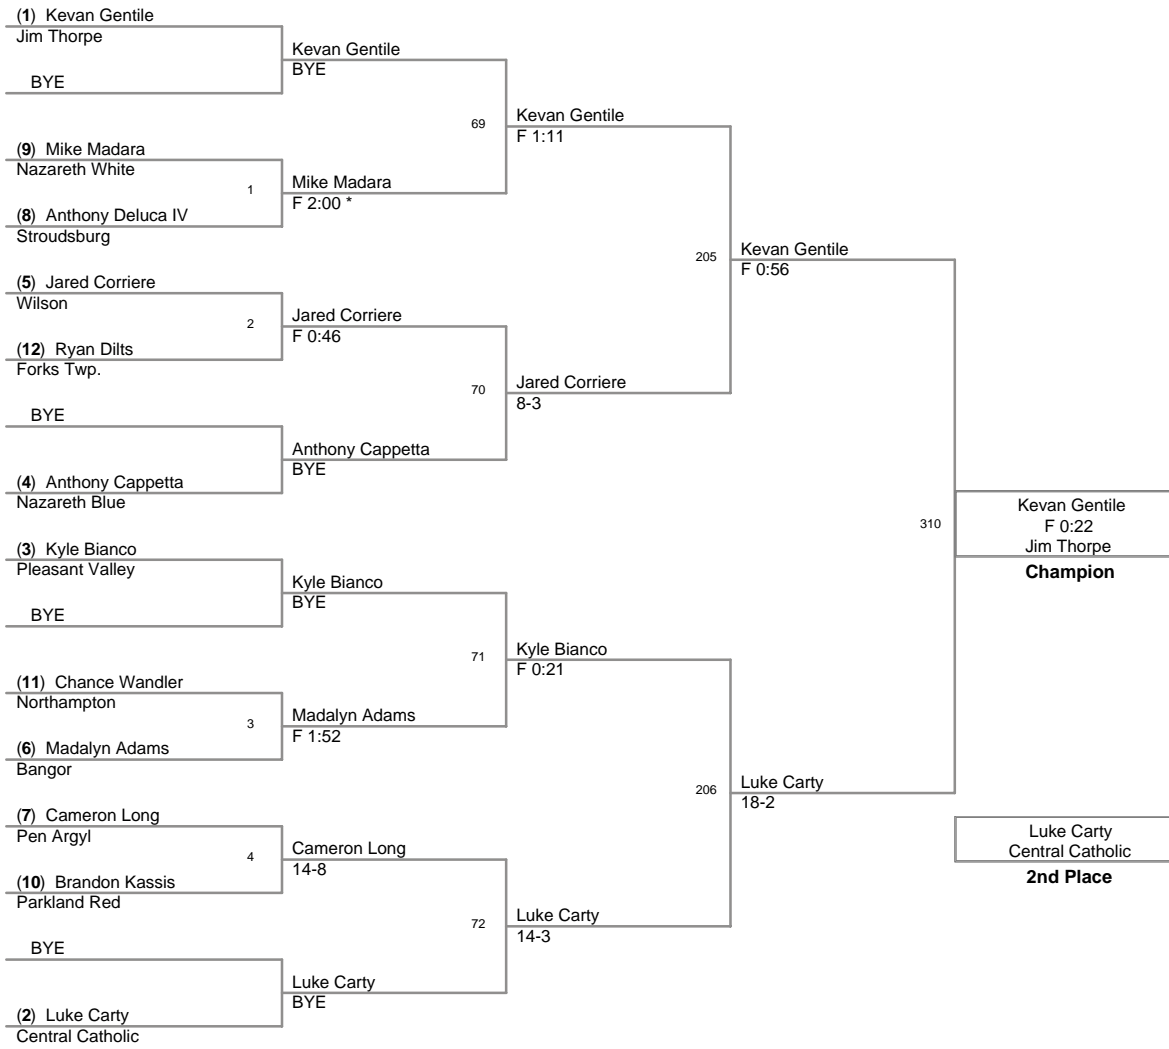

2007_VEWL_DAY_2 Team Score as of 2/12/07 7:22 PM

Rank	Points	Team
1.	143.5	Forks Twp.
2.	138.0	Pen Argyl
3.	134.5	Stroudsburg
4.	126.0	Parkland Red
5.	105.5	Nazareth White
6.	99.0	Phillipsburg
7.	98.0	Emmaus
8.	95.5	Moore Township
9.	92.0	Northampton
10.	89.0	Catasauqua
11.	87.0	Saucon Valley
12.	71.0	Pleasant Valley
13.	65.0	Palmer Twp.
14.	57.0	Wilson
15.	56.0	Parkland Gray
16.	55.5	Whitehall
17.	52.0	Nazareth Blue
18.	45.0	Riegel Ridge
19.	43.0	Palisades
20.	30.0	Jim Thorpe
21.	27.0	Bethlehem Catholic
22.	26.5	Central Catholic
23.	23.0	East Stroudsburg
23.	23.0	Pocono Mountain
25.	19.0	Bangor
25.	19.0	Palmerton
27.	7.0	Easton PAL
28.	3.0	Allen
29.	0.0	LCYA

46 Lbs

50 Lbs

58 Lbs

61 Lbs

64 Lbs

67 Lbs

70 Lbs

73 Lbs

76 Lbs

80 Lbs

85 Lbs

90 Lbs

95 Lbs

105 Lbs

120 Lbs

160 Lbs