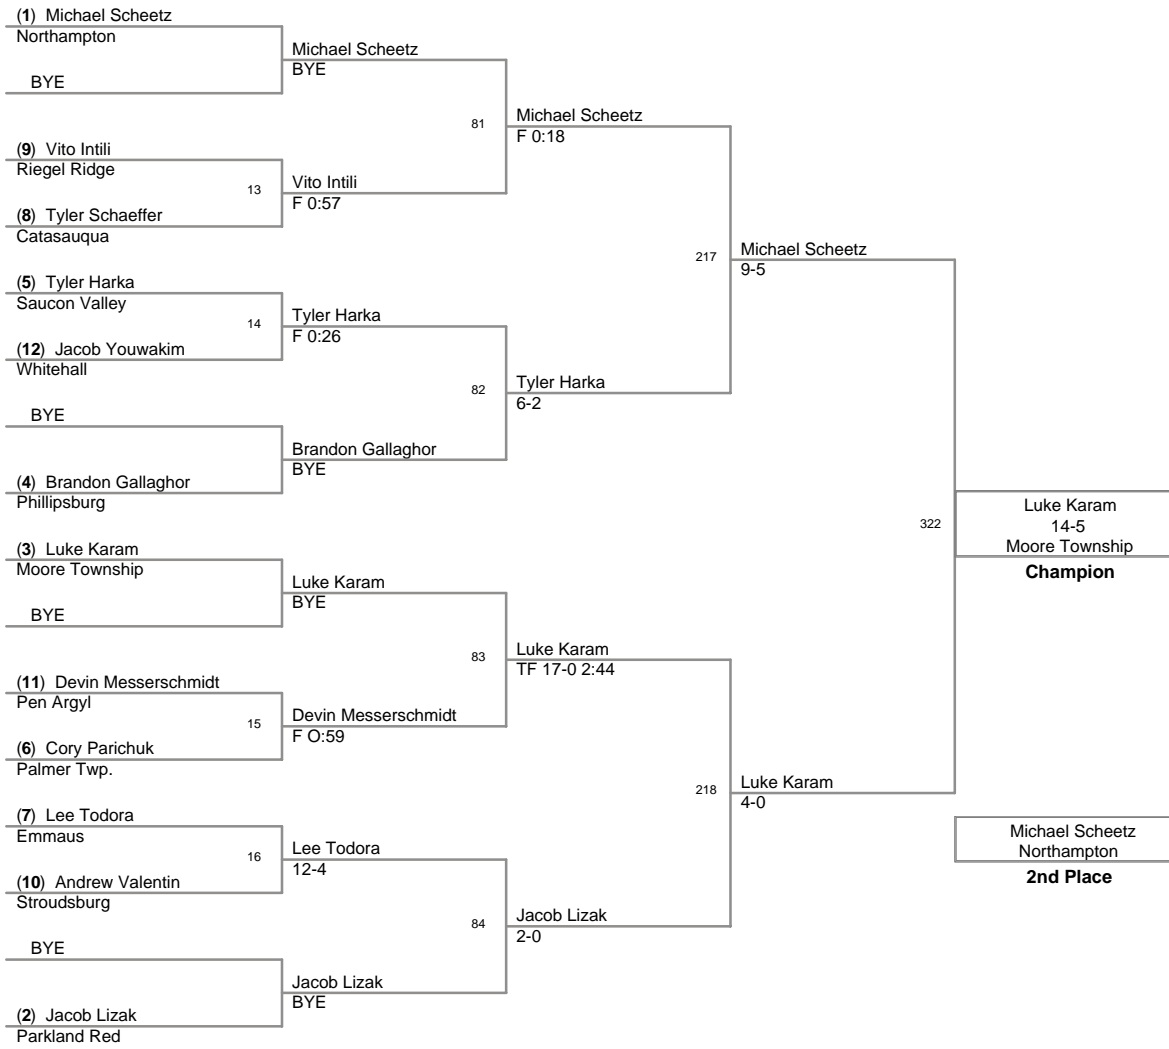

2007_VEWL_DAY_2 Team Score as of 2/12/07 7:22 PM

Rank	Points	Team
1.	143.5	Forks Twp.
2.	138.0	Pen Argyl
3.	134.5	Stroudsburg
4.	126.0	Parkland Red
5.	105.5	Nazareth White
6.	99.0	Phillipsburg
7.	98.0	Emmaus
8.	95.5	Moore Township
9.	92.0	Northampton
10.	89.0	Catasauqua
11.	87.0	Saucon Valley
12.	71.0	Pleasant Valley
13.	65.0	Palmer Twp.
14.	57.0	Wilson
15.	56.0	Parkland Gray
16.	55.5	Whitehall
17.	52.0	Nazareth Blue
18.	45.0	Riegel Ridge
19.	43.0	Palisades
20.	30.0	Jim Thorpe
21.	27.0	Bethlehem Catholic
22.	26.5	Central Catholic
23.	23.0	East Stroudsburg
23.	23.0	Pocono Mountain
25.	19.0	Bangor
25.	19.0	Palmerton
27.	7.0	Easton PAL
28.	3.0	Allen
29.	0.0	LCYA

46 Lbs

50 Lbs

58 Lbs

61 Lbs

64 Lbs

67 Lbs

70 Lbs

73 Lbs

76 Lbs

80 Lbs

85 Lbs

90 Lbs

95 Lbs

105 Lbs

120 Lbs

160 Lbs