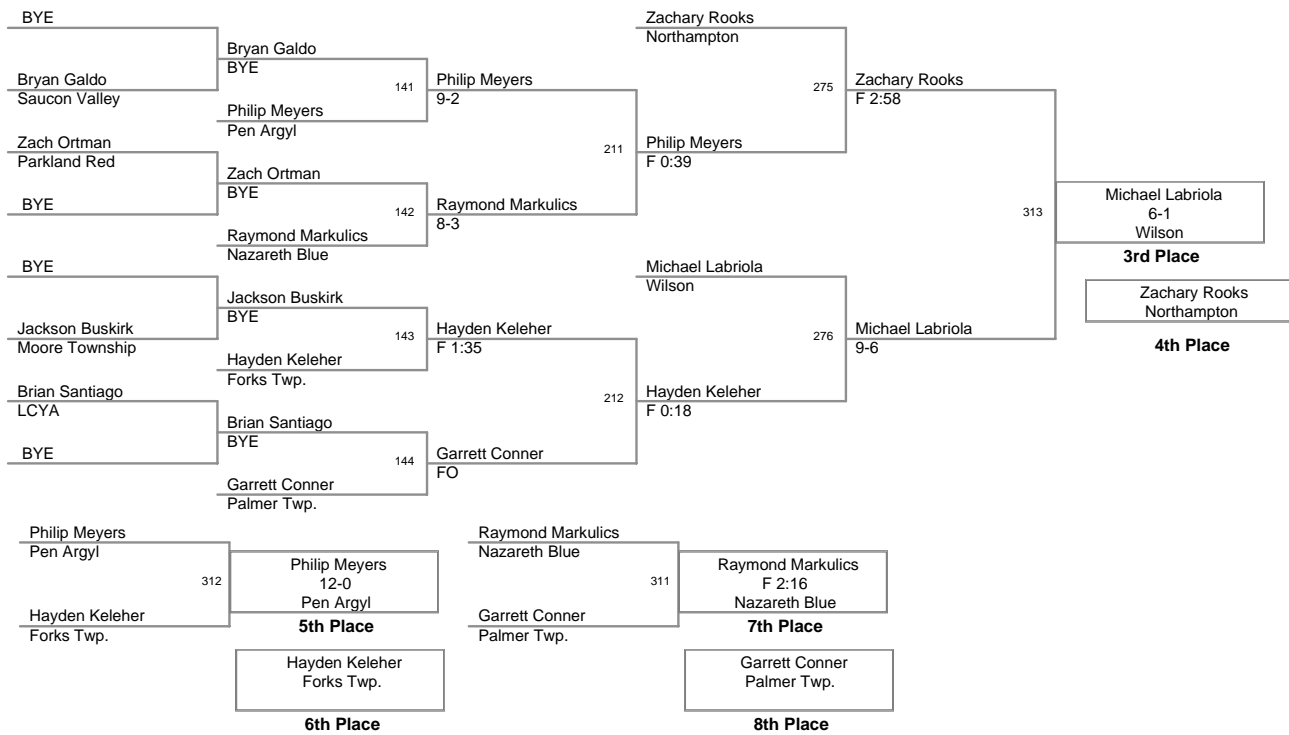

2007_VEWL_DAY_2 Team Score as of 2/12/07 7:22 PM

Rank	Points	Team
1.	143.5	Forks Twp.
2.	138.0	Pen Argyl
3.	134.5	Stroudsburg
4.	126.0	Parkland Red
5.	105.5	Nazareth White
6.	99.0	Phillipsburg
7.	98.0	Emmaus
8.	95.5	Moore Township
9.	92.0	Northampton
10.	89.0	Catasauqua
11.	87.0	Saucon Valley
12.	71.0	Pleasant Valley
13.	65.0	Palmer Twp.
14.	57.0	Wilson
15.	56.0	Parkland Gray
16.	55.5	Whitehall
17.	52.0	Nazareth Blue
18.	45.0	Riegel Ridge
19.	43.0	Palisades
20.	30.0	Jim Thorpe
21.	27.0	Bethlehem Catholic
22.	26.5	Central Catholic
23.	23.0	East Stroudsburg
23.	23.0	Pocono Mountain
25.	19.0	Bangor
25.	19.0	Palmerton
27.	7.0	Easton PAL
28.	3.0	Allen
29.	0.0	LCYA

46 Lbs

50 Lbs

58 Lbs

61 Lbs

64 Lbs

67 Lbs

70 Lbs

73 Lbs