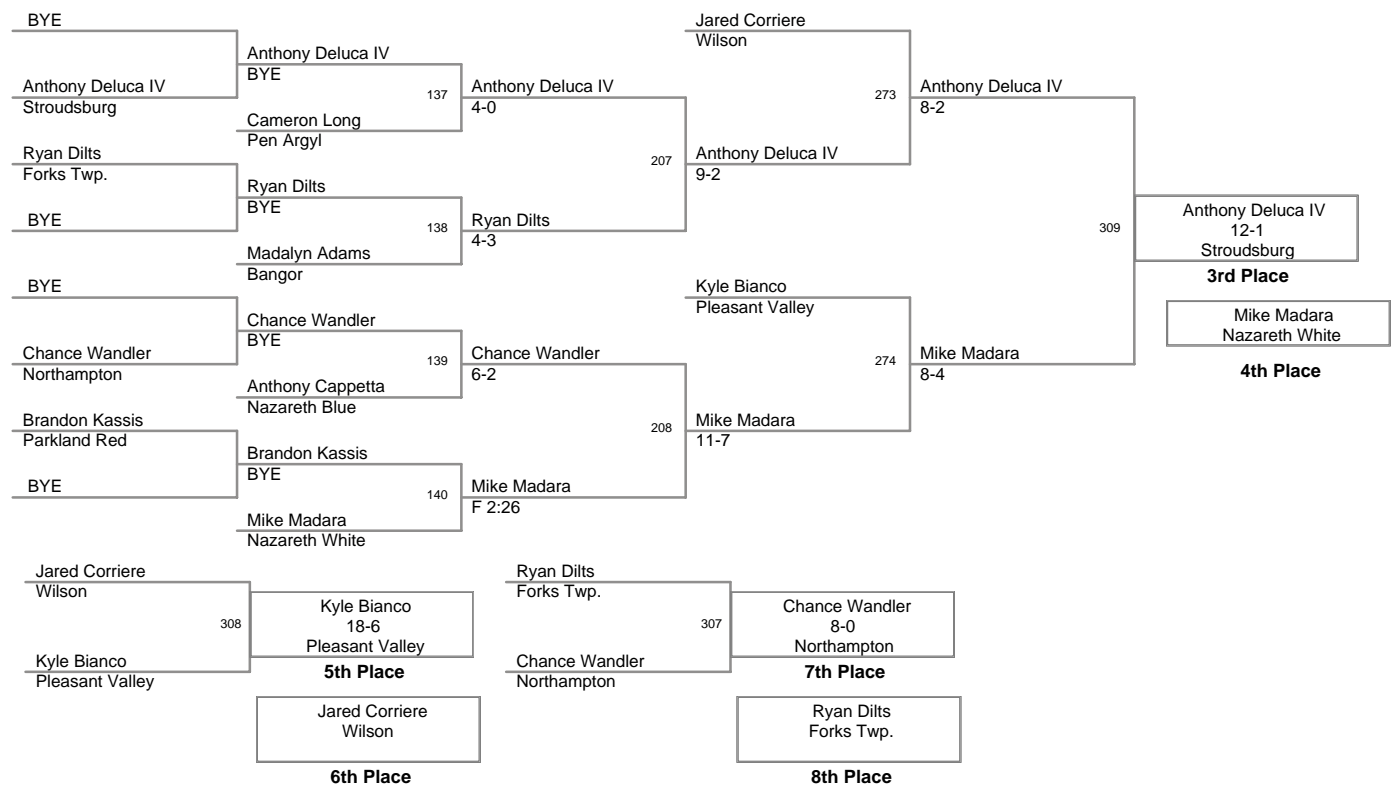

2007_VEWL_DAY_2 Team Score as of 2/12/07 7:22 PM

Rank	Points	Team
1.	143.5	Forks Twp.
2.	138.0	Pen Argyl
3.	134.5	Stroudsburg
4.	126.0	Parkland Red
5.	105.5	Nazareth White
6.	99.0	Phillipsburg
7.	98.0	Emmaus
8.	95.5	Moore Township
9.	92.0	Northampton
10.	89.0	Catasauqua
11.	87.0	Saucon Valley
12.	71.0	Pleasant Valley
13.	65.0	Palmer Twp.
14.	57.0	Wilson
15.	56.0	Parkland Gray
16.	55.5	Whitehall
17.	52.0	Nazareth Blue
18.	45.0	Riegel Ridge
19.	43.0	Palisades
20.	30.0	Jim Thorpe
21.	27.0	Bethlehem Catholic
22.	26.5	Central Catholic
23.	23.0	East Stroudsburg
23.	23.0	Pocono Mountain
25.	19.0	Bangor
25.	19.0	Palmerton
27.	7.0	Easton PAL
28.	3.0	Allen
29.	0.0	LCYA

46 Lbs

50 Lbs

58 Lbs

61 Lbs

64 Lbs

67 Lbs

70 Lbs

73 Lbs

76 Lbs

80 Lbs

85 Lbs

90 Lbs

95 Lbs

105 Lbs

120 Lbs

160 Lbs