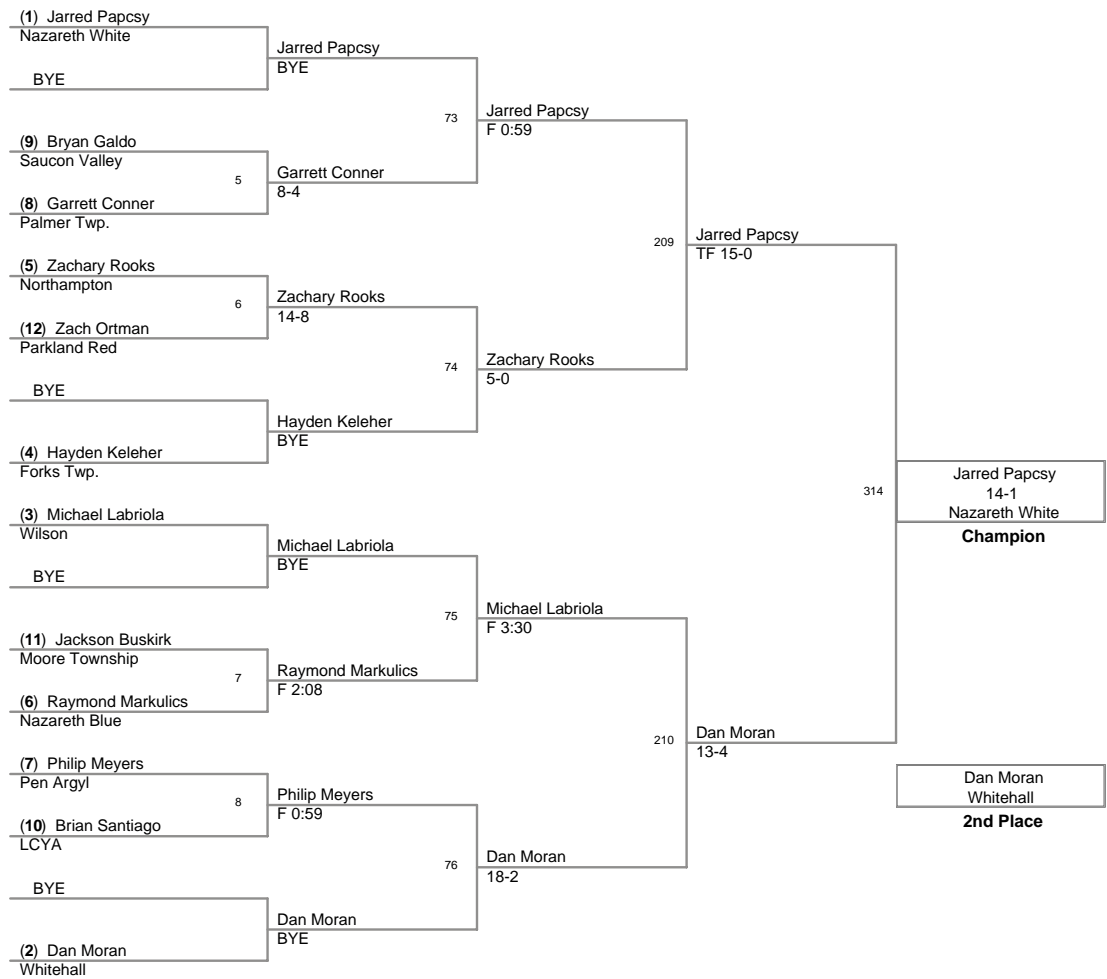

2007_VEWL_DAY_2 Team Score as of 2/12/07 7:22 PM

Rank	Points	Team
1.	143.5	Forks Twp.
2.	138.0	Pen Argyl
3.	134.5	Stroudsburg
4.	126.0	Parkland Red
5.	105.5	Nazareth White
6.	99.0	Phillipsburg
7.	98.0	Emmaus
8.	95.5	Moore Township
9.	92.0	Northampton
10.	89.0	Catasauqua
11.	87.0	Saucon Valley
12.	71.0	Pleasant Valley
13.	65.0	Palmer Twp.
14.	57.0	Wilson
15.	56.0	Parkland Gray
16.	55.5	Whitehall
17.	52.0	Nazareth Blue
18.	45.0	Riegel Ridge
19.	43.0	Palisades
20.	30.0	Jim Thorpe
21.	27.0	Bethlehem Catholic
22.	26.5	Central Catholic
23.	23.0	East Stroudsburg
23.	23.0	Pocono Mountain
25.	19.0	Bangor
25.	19.0	Palmerton
27.	7.0	Easton PAL
28.	3.0	Allen
29.	0.0	LCYA

46 Lbs

50 Lbs

58 Lbs

61 Lbs

64 Lbs

67 Lbs

70 Lbs

73 Lbs

76 Lbs

80 Lbs

85 Lbs

90 Lbs

95 Lbs

105 Lbs

120 Lbs

160 Lbs