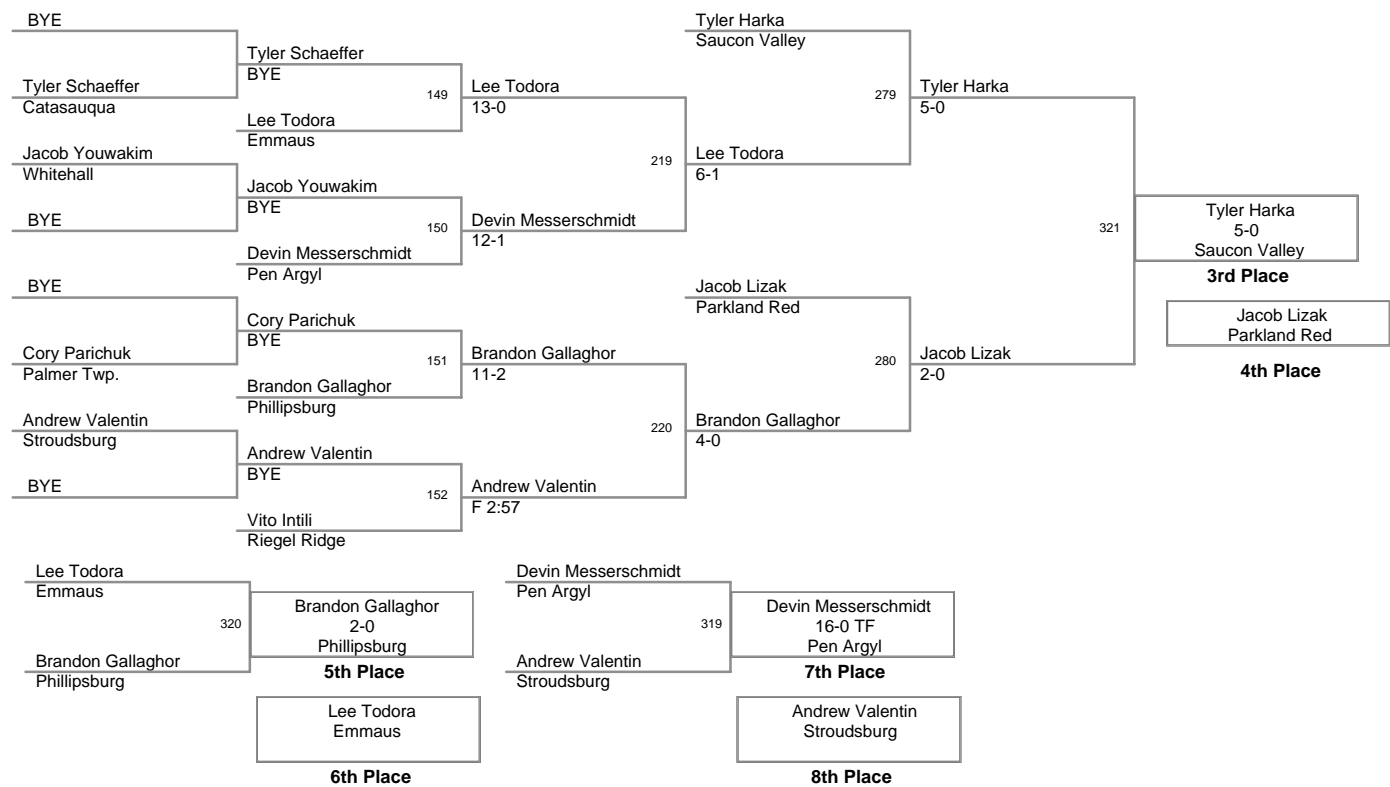

2007_VEWL_DAY_2 Team Score as of 2/12/07 7:22 PM

Rank	Points	Team
1.	143.5	Forks Twp.
2.	138.0	Pen Argyl
3.	134.5	Stroudsburg
4.	126.0	Parkland Red
5.	105.5	Nazareth White
6.	99.0	Phillipsburg
7.	98.0	Emmaus
8.	95.5	Moore Township
9.	92.0	Northampton
10.	89.0	Catasauqua
11.	87.0	Saucon Valley
12.	71.0	Pleasant Valley
13.	65.0	Palmer Twp.
14.	57.0	Wilson
15.	56.0	Parkland Gray
16.	55.5	Whitehall
17.	52.0	Nazareth Blue
18.	45.0	Riegel Ridge
19.	43.0	Palisades
20.	30.0	Jim Thorpe
21.	27.0	Bethlehem Catholic
22.	26.5	Central Catholic
23.	23.0	East Stroudsburg
23.	23.0	Pocono Mountain
25.	19.0	Bangor
25.	19.0	Palmerton
27.	7.0	Easton PAL
28.	3.0	Allen
29.	0.0	LCYA

46 Lbs

50 Lbs

58 Lbs

61 Lbs

64 Lbs

67 Lbs

70 Lbs

73 Lbs