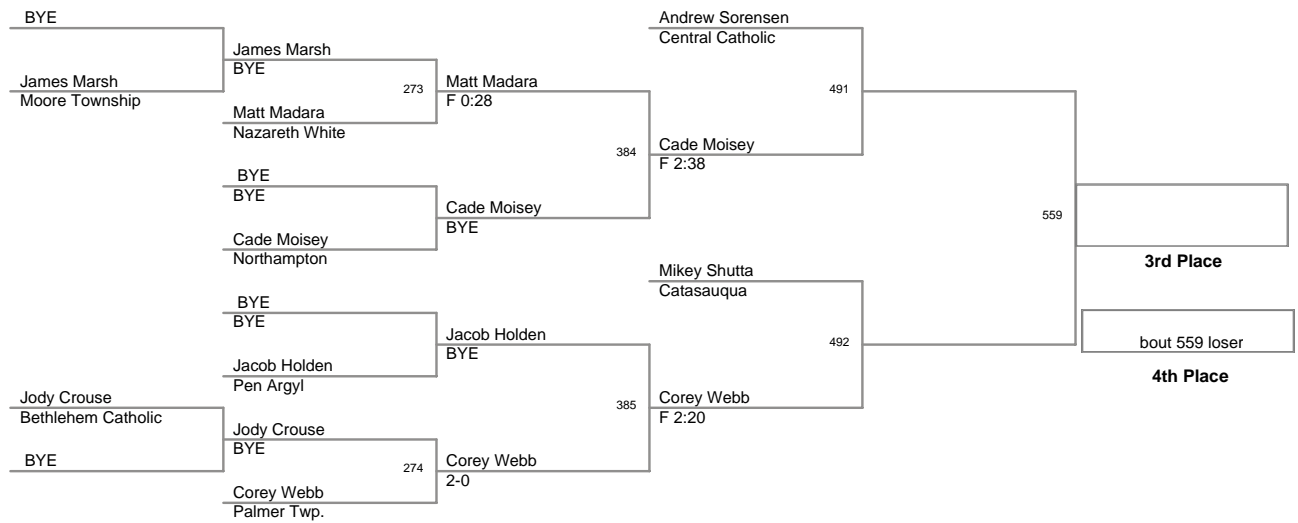

58 Lbs

2009 VEWL East
Championships

120 Lbs

2009 VEWL East
Championships

160 Lbs

2009 VEWL West
Championships

70 Lbs