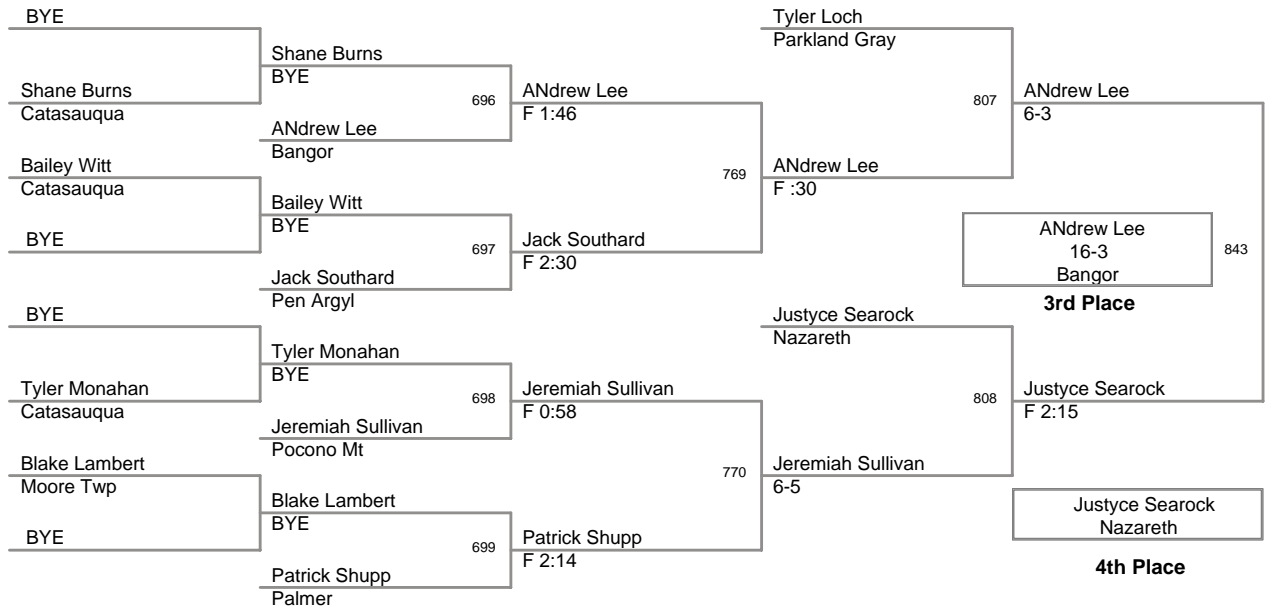

**2P Lbs**

2009 VEWL PM Exhibition

**2Q Lbs**

2009 VEWL PM Exhibition

**2R Lbs**

2009 VEWL PM Exhibition

**2S Lbs**

**2T Lbs**