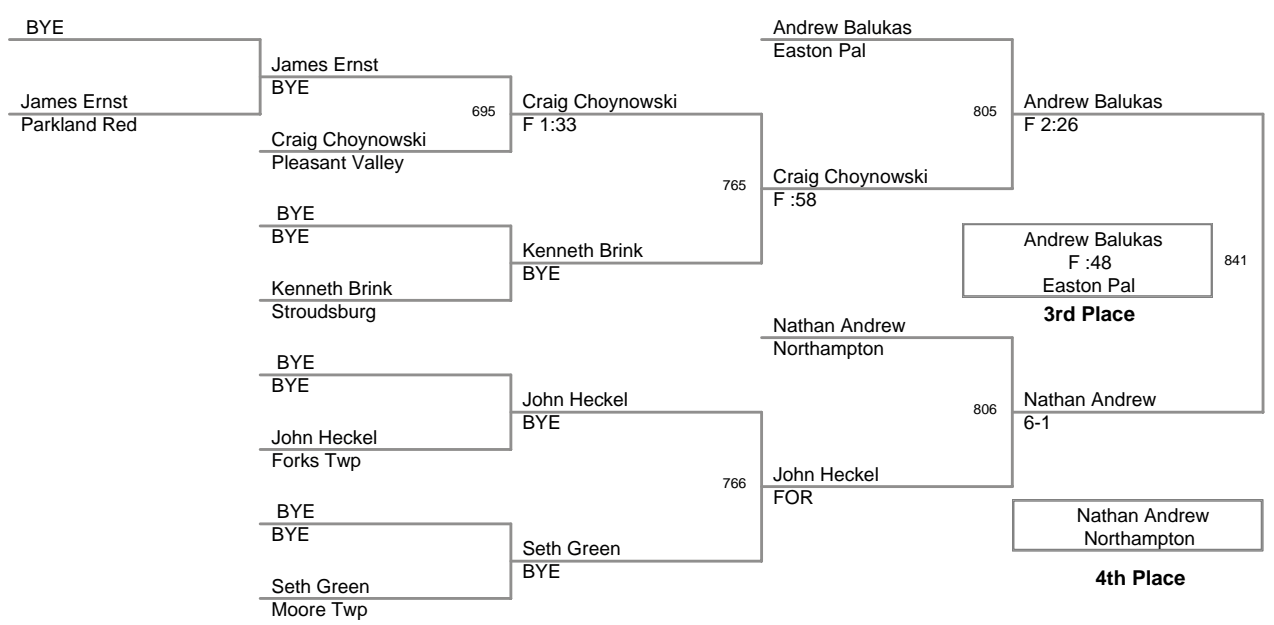

**2P Lbs**

2009 VEWL PM Exhibition

**2Q Lbs**

2009 VEWL PM Exhibition

**2R Lbs**

2009 VEWL PM Exhibition

**2S Lbs**

**2T Lbs**