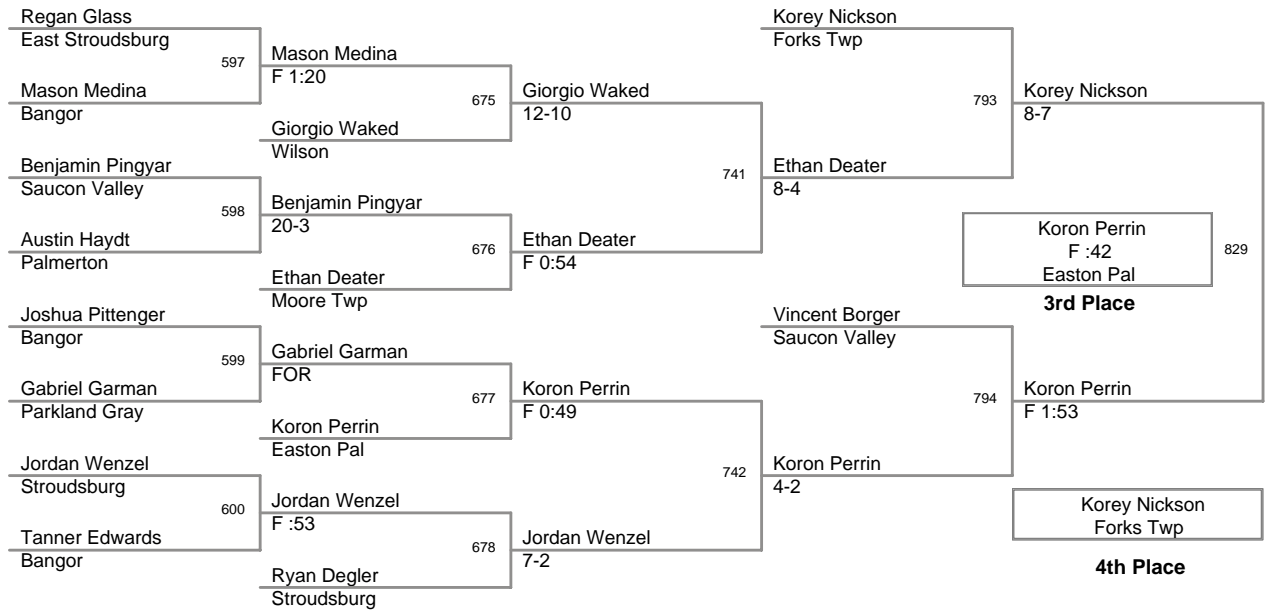

2009 VEWL PM Exhibition

2K Lbs