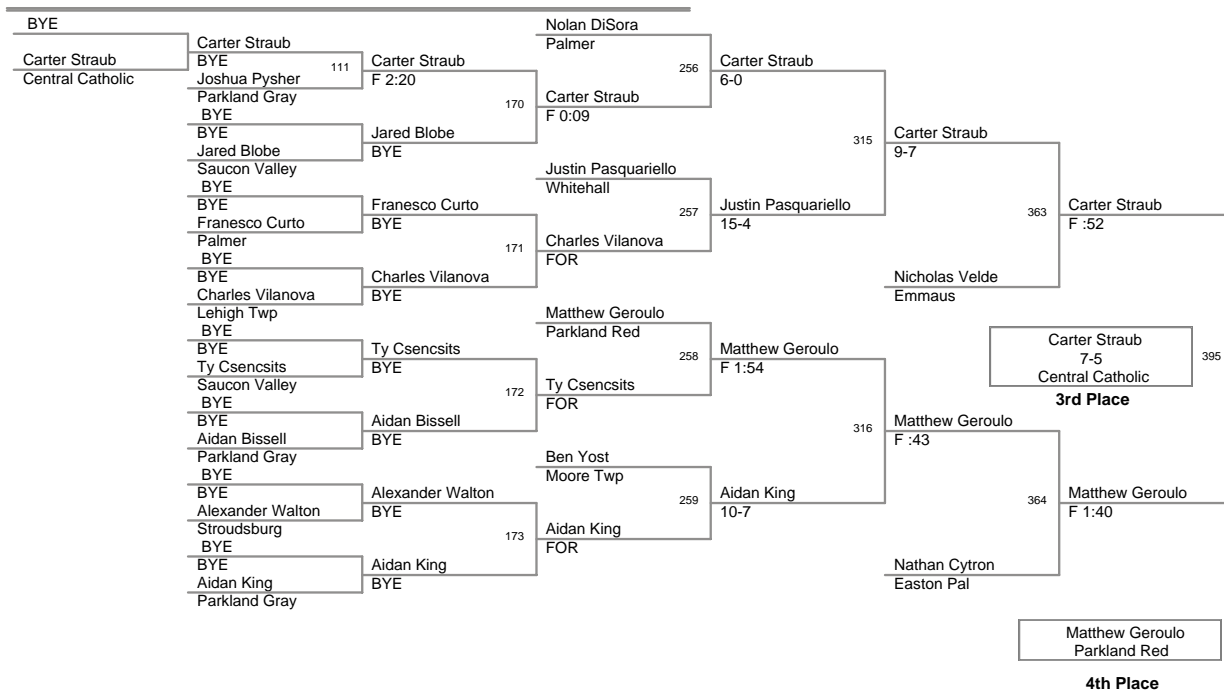

**1J Lbs**

2009 VEWL AM Exhibition

**1K Lbs**

2009 VEWL AM Exhibition

**1L Lbs**

2009 VEWL AM Exhibition

**1M Lbs**

2009 VEWL AM Exhibition

**1N Lbs**

2009 VEWL AM Exhibition

**1P Lbs**

2009 VEWL AM Exhibition

**1Q Lbs**

2009 VEWL AM Exhibition

**1S Lbs**

2009 VEWL PM Exhibition