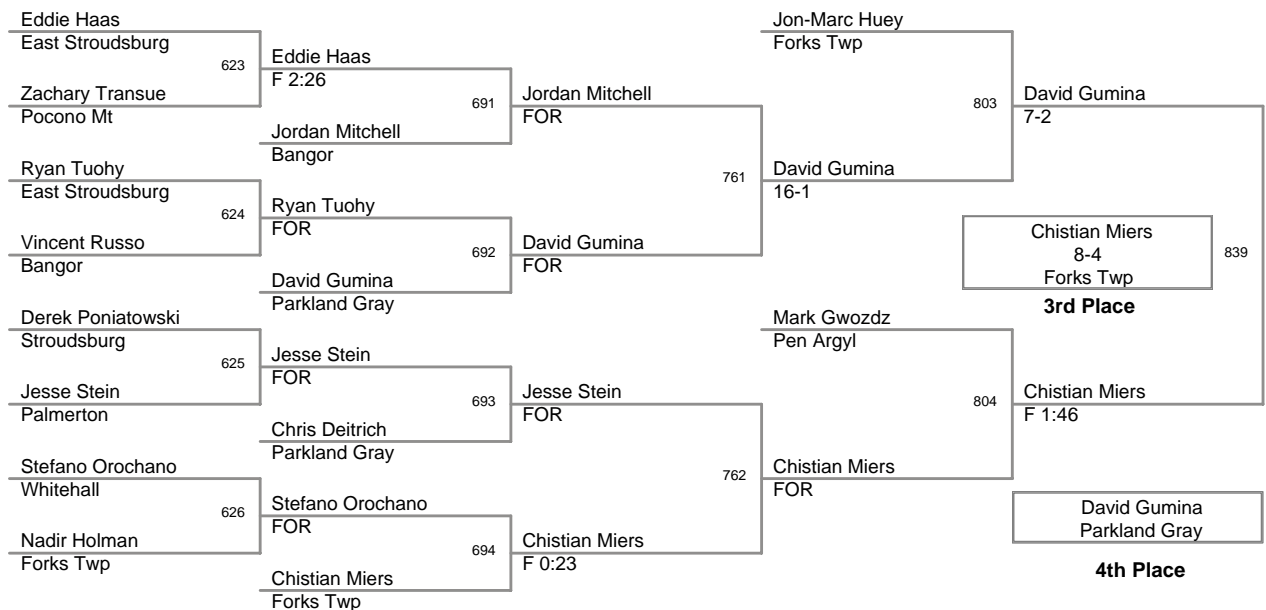

2009 VEWL PM Exhibition

**2K Lbs**

2009 VEWL PM Exhibition

**2L Lbs**

2009 VEWL PM Exhibition

**2M Lbs**

2009 VEWL PM Exhibition

**2N Lbs**

**2P Lbs**

2009 VEWL PM Exhibition

**2Q Lbs**

2009 VEWL PM Exhibition

**2R Lbs**

2009 VEWL PM Exhibition

**2S Lbs**

**2T Lbs**