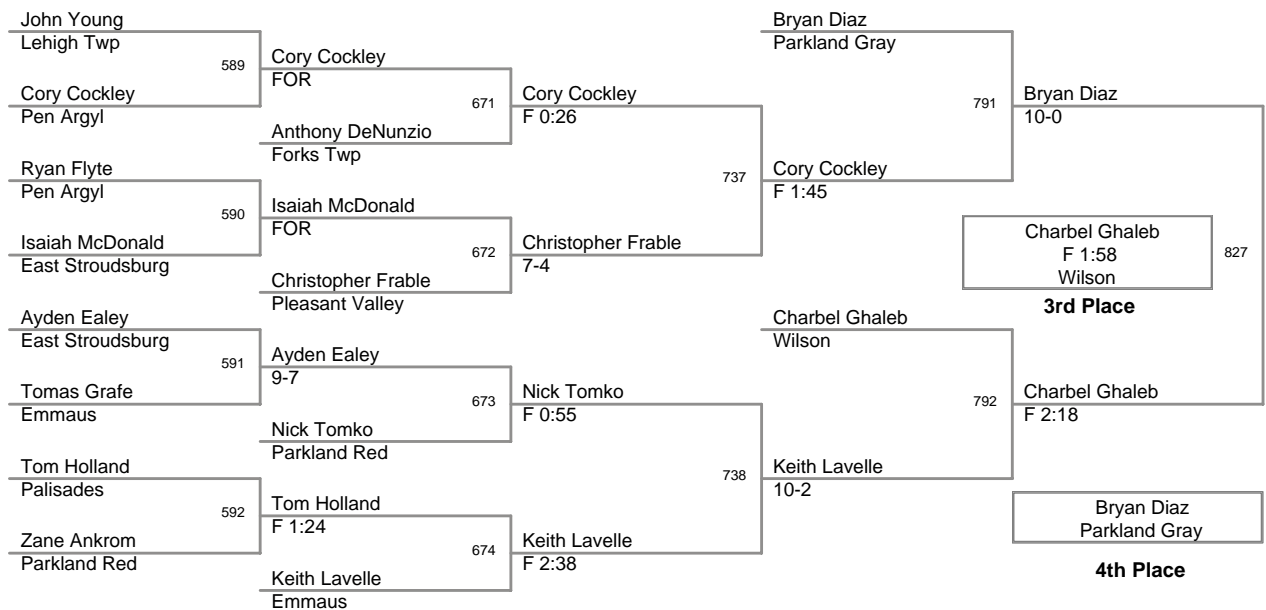

**2E Lbs**

2009 VEWL PM Exhibition

**2F Lbs**

2009 VEWL PM Exhibition

**2G Lbs**

**2H Lbs**

2009 VEWL PM Exhibition

**2J Lbs**