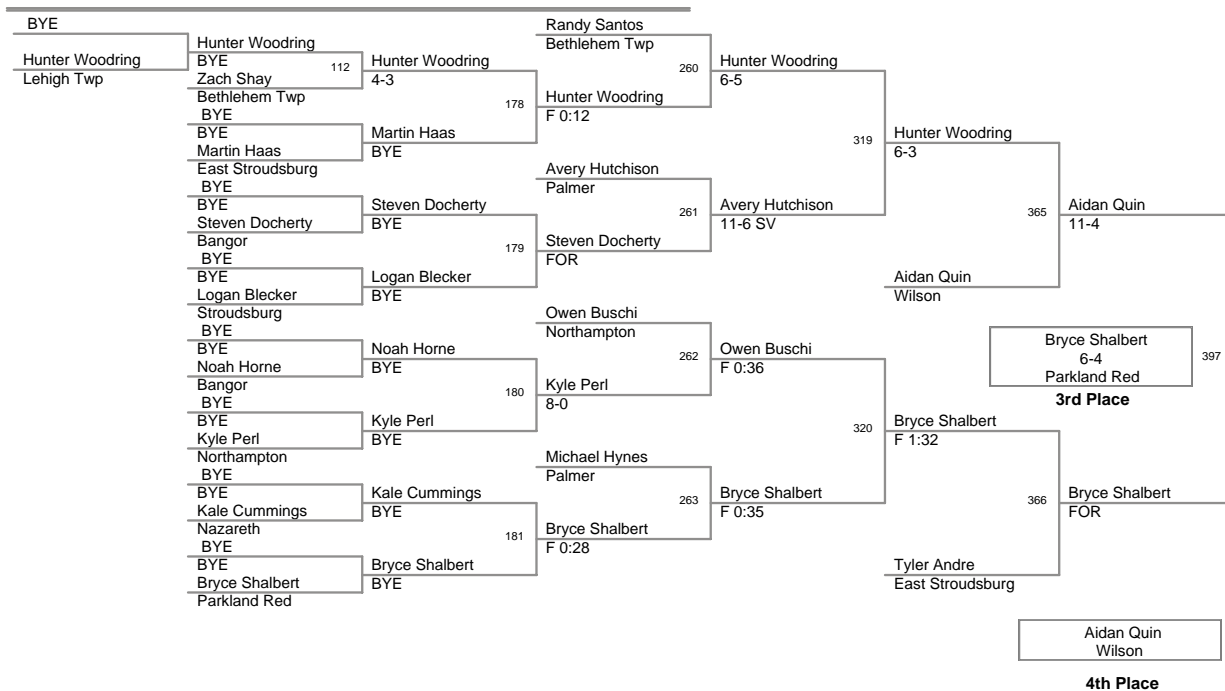

**1N Lbs**

2009 VEWL AM Exhibition

**1P Lbs**

2009 VEWL AM Exhibition

**1Q Lbs**

2009 VEWL AM Exhibition

**1S Lbs**

2009 VEWL PM Exhibition

**2A Lbs**

2009 VEWL PM Exhibition

**2B Lbs**

2009 VEWL PM Exhibition

**2C Lbs**

2009 VEWL PM Exhibition

**2D Lbs**

2009 VEWL PM Exhibition