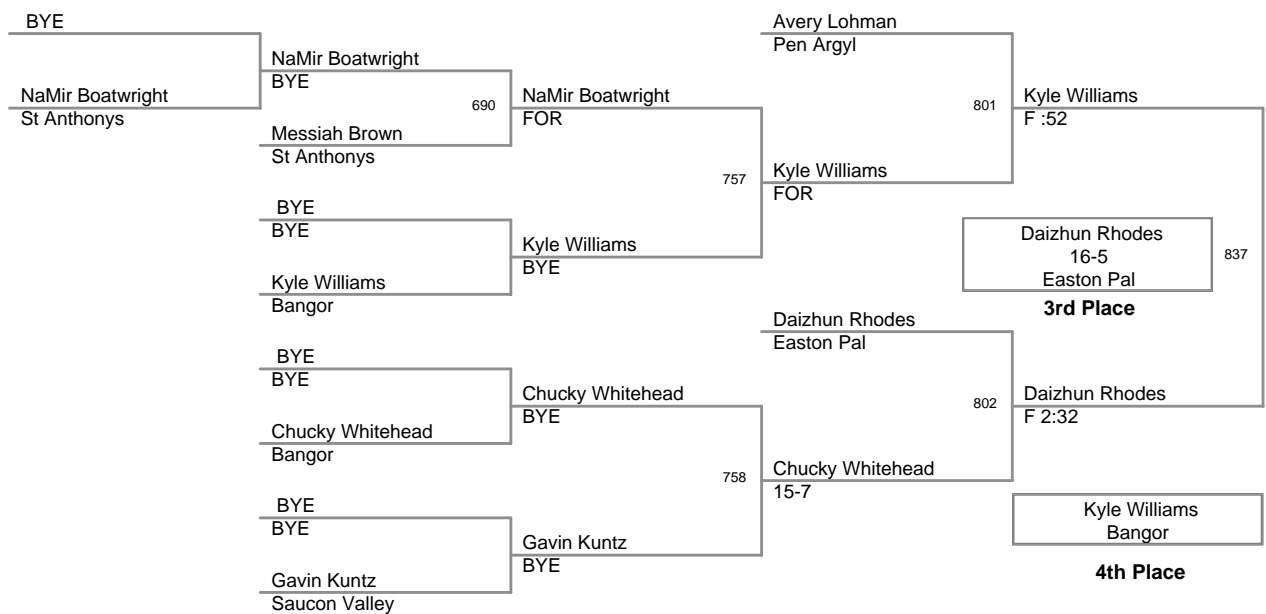

2009 VEWL PM Exhibition

**2K Lbs**

2009 VEWL PM Exhibition

**2L Lbs**

2009 VEWL PM Exhibition

**2M Lbs**

2009 VEWL PM Exhibition

**2N Lbs**

**2P Lbs**

2009 VEWL PM Exhibition

**2Q Lbs**

2009 VEWL PM Exhibition

**2R Lbs**

2009 VEWL PM Exhibition

**2S Lbs**

**2T Lbs**