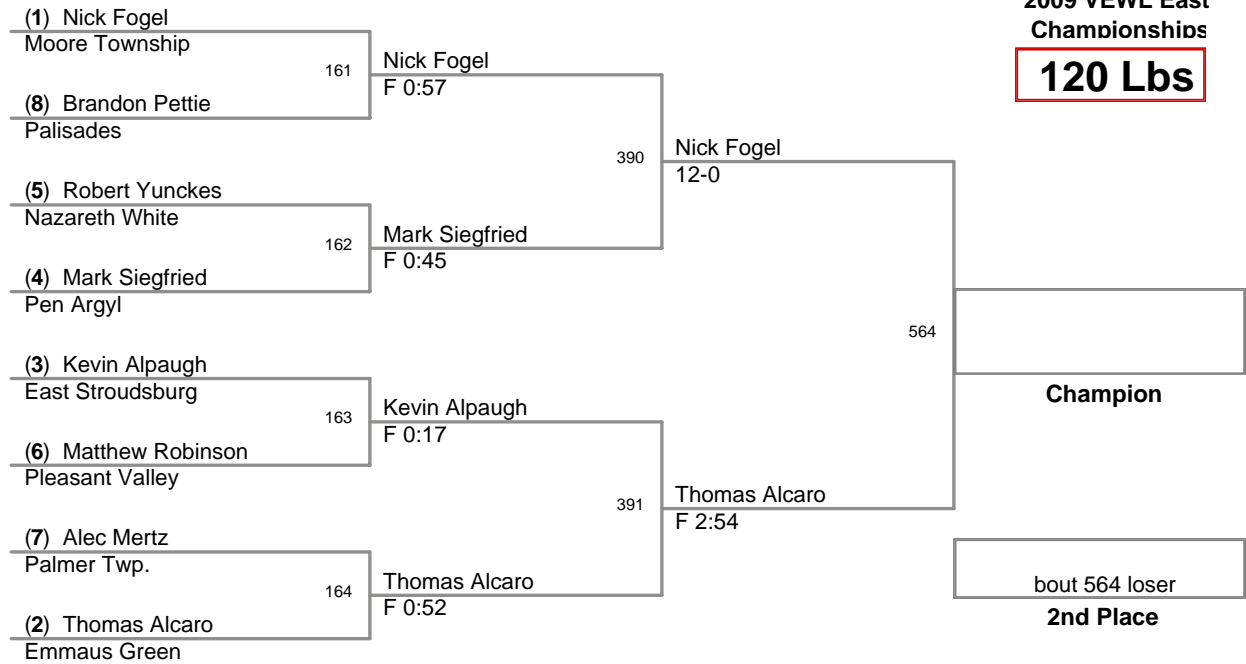

**58 Lbs**

2009 VEWL East  
Championships

**120 Lbs**

2009 VEWL East  
Championships

**160 Lbs**