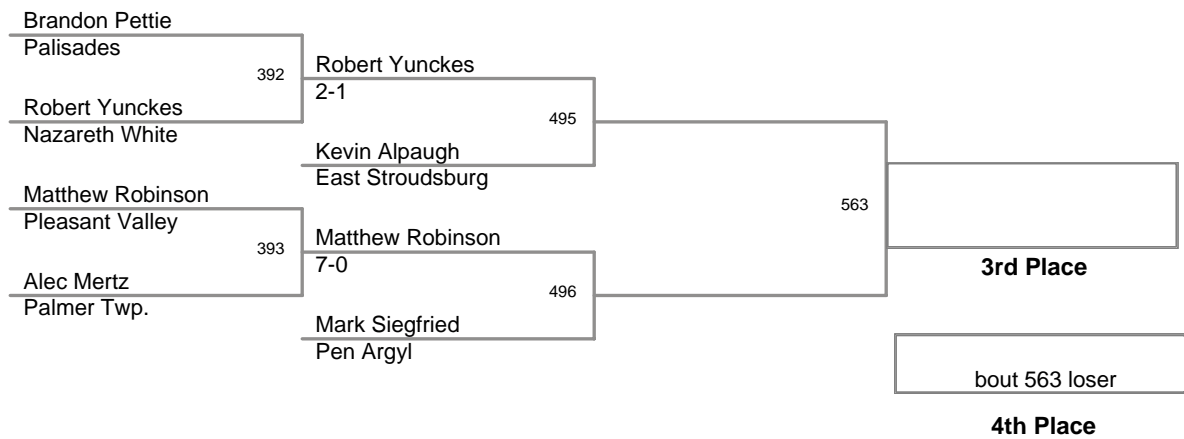

**58 Lbs**

2009 VEWL East  
Championships

**120 Lbs**

2009 VEWL East  
Championships

**160 Lbs**