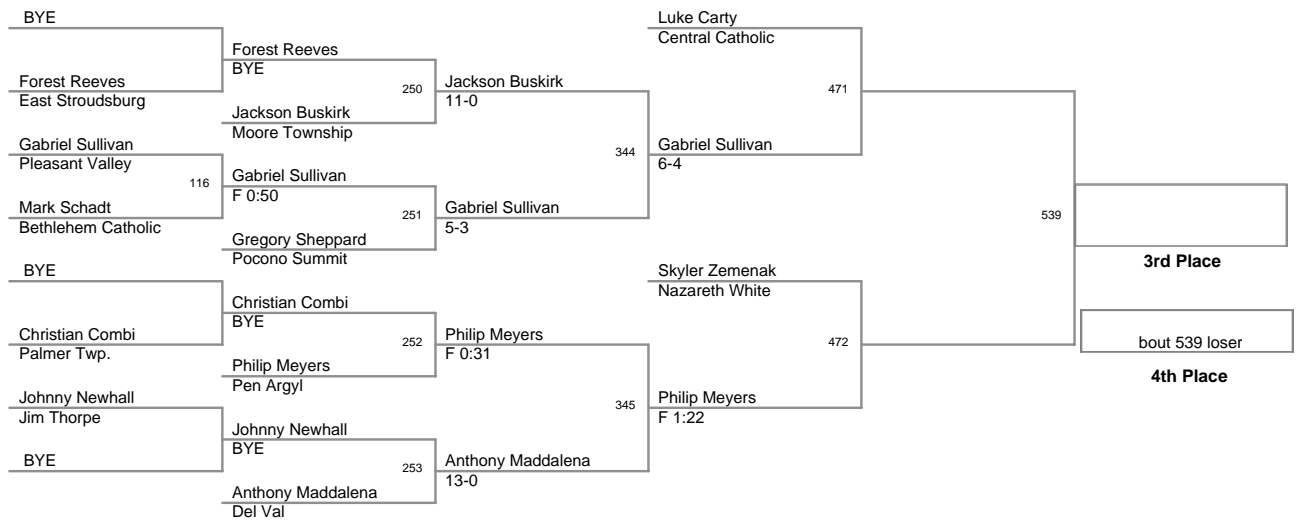

**58 Lbs**

2009 VEWL East  
Championships

**120 Lbs**

2009 VEWL East  
Championships

**160 Lbs**