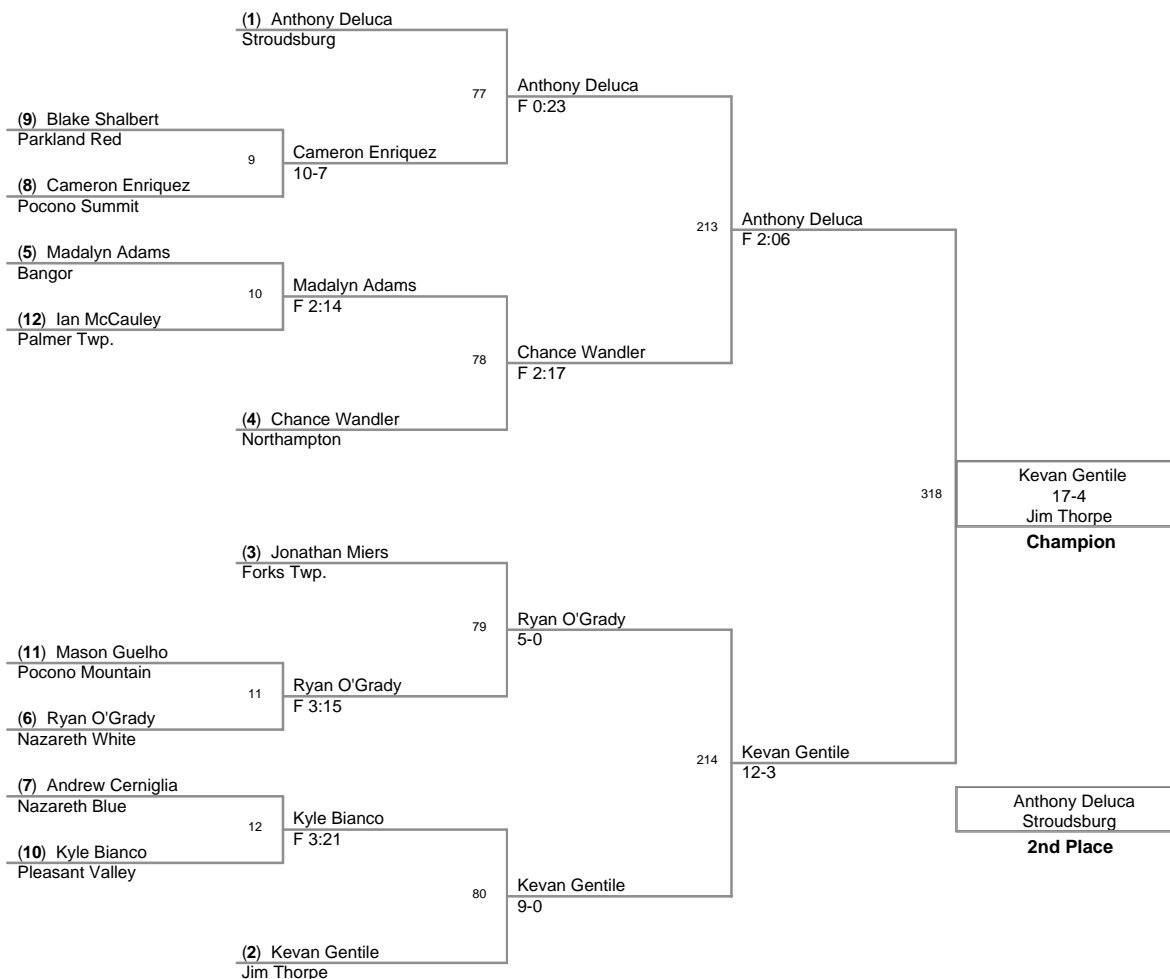

Plc	Points	Team	CH	CONS
1	204.5	Nazareth White	-	-
2	148	Moore Township	-	-
3	140	Northampton	-	-
4	114	Stroudsburg	-	-
5	110	St. Anthonys	-	-
6	106	Emmaus Green	-	-
7	101.5	Nazareth Blue	-	-
8	100	Palmer Twp.	-	-
9	98.5	Forks Twp.	-	-
10	75	Palisades	-	-
10	75	Saucon Valley	-	-
12	69.5	Whitehall	-	-
13	60	Parkland Red	-	-
14	59.5	Wilson	-	-
15	48	Jim Thorpe	-	-
16	46	Palmerton	-	-
17	41	Pen Argyl	-	-
18	35	Bangor	-	-
19	33	Bethlehem Township	-	-
20	31.5	Pleasant Valley	-	-
21	29	Bethlehem Catholic	-	-
22	25	Catasauqua	-	-
23	19	Emmaus Gold	-	-
24	16	Central Catholic	-	-
24	16	Easton PAL	-	-
26	15	Del Val	-	-
27	14	East Stroudsburg	-	-
27	14	Pocono Summit	-	-
29	10	Pocono Mountain	-	-
30	0	Allen	-	-

46 Lbs

50 Lbs

54 Lbs

58 Lbs

61 Lbs

64 Lbs

67 Lbs

70 Lbs