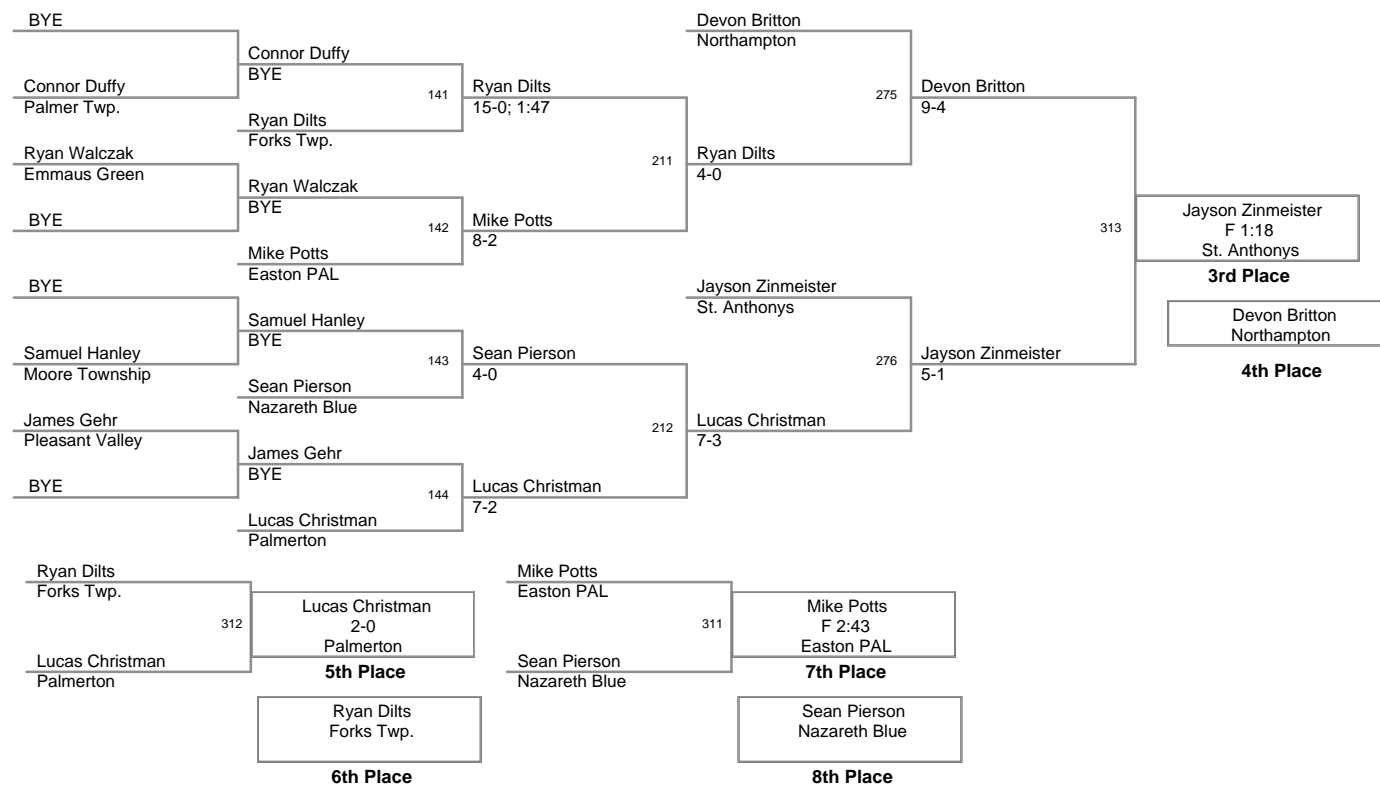

Plc	Points	Team	CH	CONS
1	204.5	Nazareth White	-	-
2	148	Moore Township	-	-
3	140	Northampton	-	-
4	114	Stroudsburg	-	-
5	110	St. Anthonys	-	-
6	106	Emmaus Green	-	-
7	101.5	Nazareth Blue	-	-
8	100	Palmer Twp.	-	-
9	98.5	Forks Twp.	-	-
10	75	Palisades	-	-
10	75	Saucon Valley	-	-
12	69.5	Whitehall	-	-
13	60	Parkland Red	-	-
14	59.5	Wilson	-	-
15	48	Jim Thorpe	-	-
16	46	Palmerton	-	-
17	41	Pen Argyl	-	-
18	35	Bangor	-	-
19	33	Bethlehem Township	-	-
20	31.5	Pleasant Valley	-	-
21	29	Bethlehem Catholic	-	-
22	25	Catasauqua	-	-
23	19	Emmaus Gold	-	-
24	16	Central Catholic	-	-
24	16	Easton PAL	-	-
26	15	Del Val	-	-
27	14	East Stroudsburg	-	-
27	14	Pocono Summit	-	-
29	10	Pocono Mountain	-	-
30	0	Allen	-	-

46 Lbs

50 Lbs

54 Lbs

58 Lbs

61 Lbs

64 Lbs

67 Lbs

70 Lbs