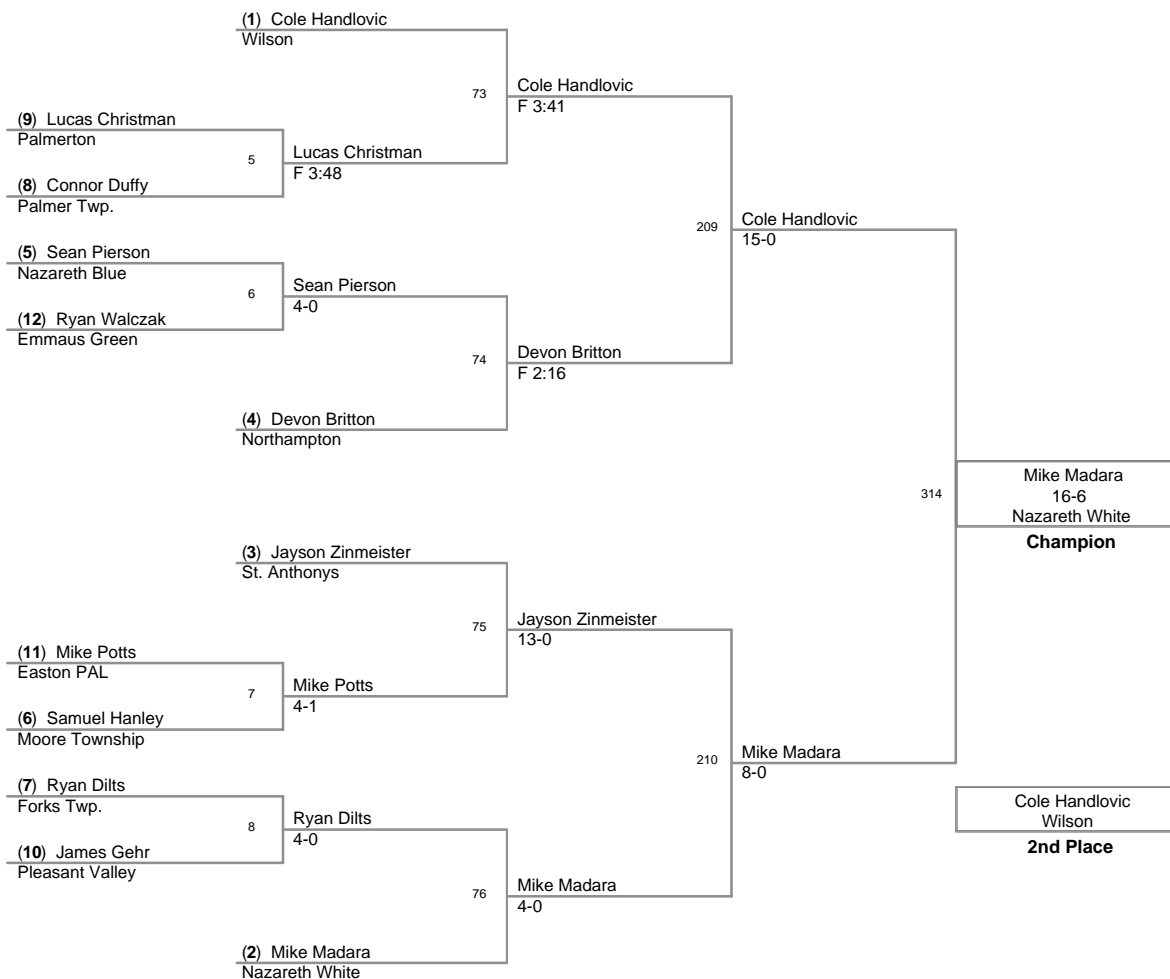

Plc	Points	Team	CH	CONS
1	204.5	Nazareth White	-	-
2	148	Moore Township	-	-
3	140	Northampton	-	-
4	114	Stroudsburg	-	-
5	110	St. Anthonys	-	-
6	106	Emmaus Green	-	-
7	101.5	Nazareth Blue	-	-
8	100	Palmer Twp.	-	-
9	98.5	Forks Twp.	-	-
10	75	Palisades	-	-
10	75	Saucon Valley	-	-
12	69.5	Whitehall	-	-
13	60	Parkland Red	-	-
14	59.5	Wilson	-	-
15	48	Jim Thorpe	-	-
16	46	Palmerton	-	-
17	41	Pen Argyl	-	-
18	35	Bangor	-	-
19	33	Bethlehem Township	-	-
20	31.5	Pleasant Valley	-	-
21	29	Bethlehem Catholic	-	-
22	25	Catasauqua	-	-
23	19	Emmaus Gold	-	-
24	16	Central Catholic	-	-
24	16	Easton PAL	-	-
26	15	Del Val	-	-
27	14	East Stroudsburg	-	-
27	14	Pocono Summit	-	-
29	10	Pocono Mountain	-	-
30	0	Allen	-	-

46 Lbs

50 Lbs

54 Lbs

58 Lbs

61 Lbs

64 Lbs

67 Lbs

70 Lbs