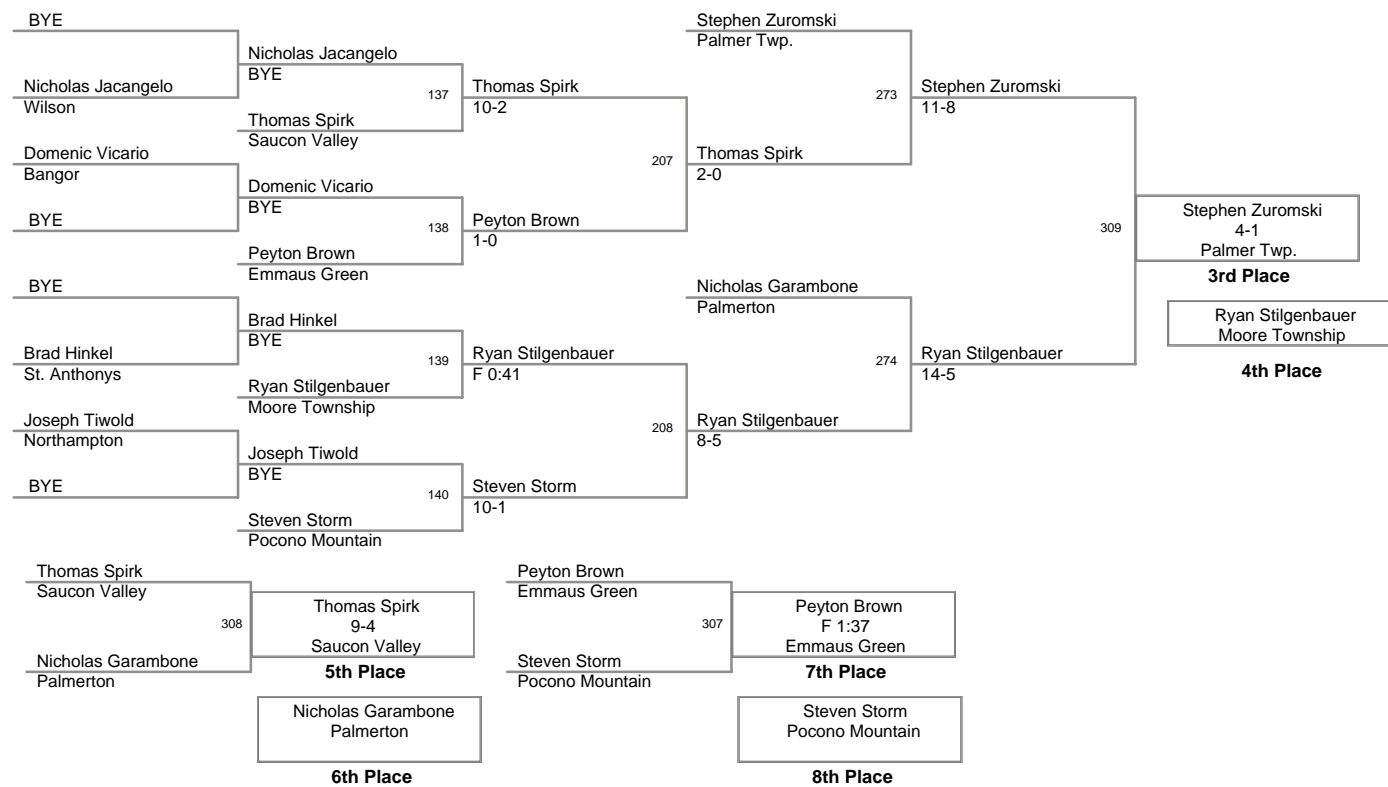

Plc	Points	Team	CH	CONS
1	204.5	Nazareth White	-	-
2	148	Moore Township	-	-
3	140	Northampton	-	-
4	114	Stroudsburg	-	-
5	110	St. Anthonys	-	-
6	106	Emmaus Green	-	-
7	101.5	Nazareth Blue	-	-
8	100	Palmer Twp.	-	-
9	98.5	Forks Twp.	-	-
10	75	Palisades	-	-
10	75	Saucon Valley	-	-
12	69.5	Whitehall	-	-
13	60	Parkland Red	-	-
14	59.5	Wilson	-	-
15	48	Jim Thorpe	-	-
16	46	Palmerton	-	-
17	41	Pen Argyl	-	-
18	35	Bangor	-	-
19	33	Bethlehem Township	-	-
20	31.5	Pleasant Valley	-	-
21	29	Bethlehem Catholic	-	-
22	25	Catasauqua	-	-
23	19	Emmaus Gold	-	-
24	16	Central Catholic	-	-
24	16	Easton PAL	-	-
26	15	Del Val	-	-
27	14	East Stroudsburg	-	-
27	14	Pocono Summit	-	-
29	10	Pocono Mountain	-	-
30	0	Allen	-	-

46 Lbs

50 Lbs

54 Lbs

58 Lbs

61 Lbs

64 Lbs

67 Lbs

70 Lbs