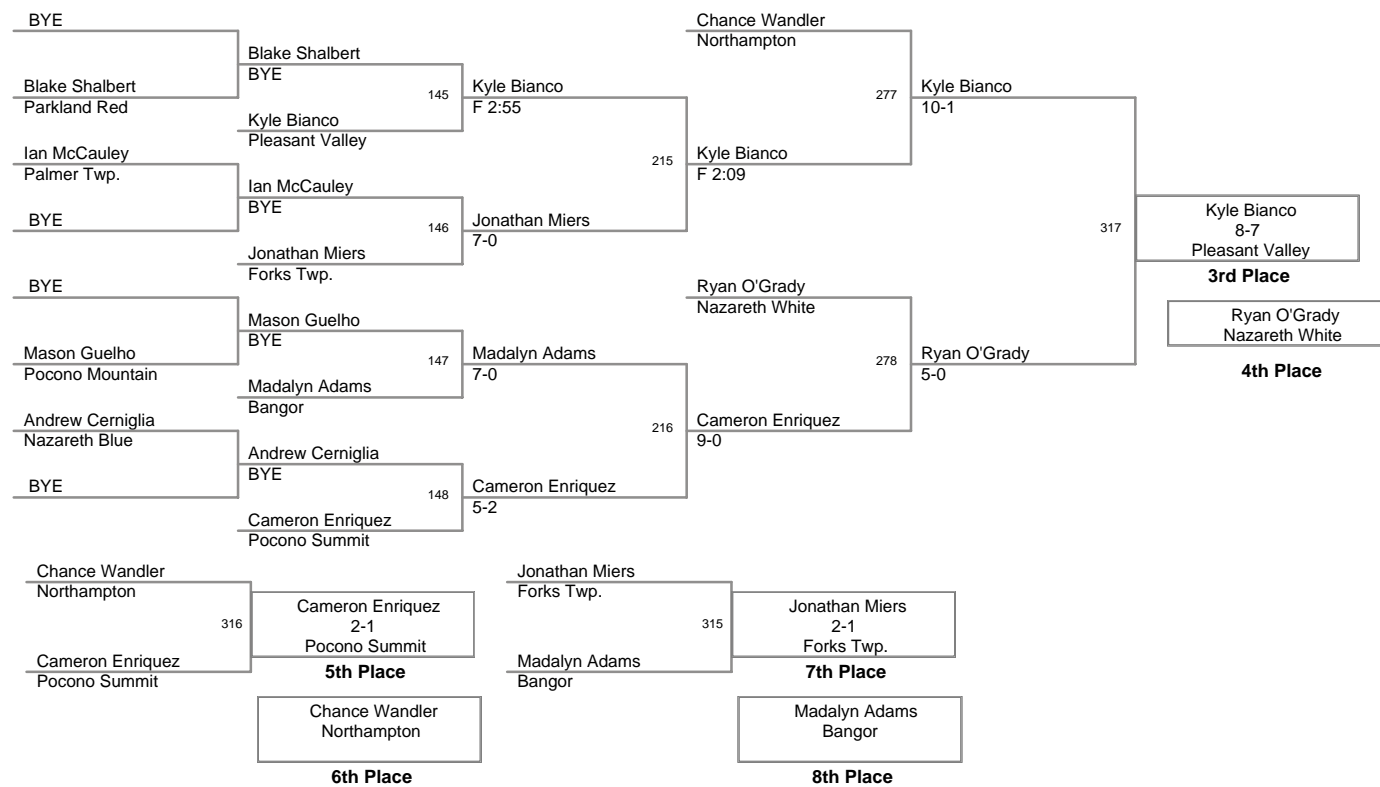

Plc	Points	Team	CH	CONS
1	204.5	Nazareth White	-	-
2	148	Moore Township	-	-
3	140	Northampton	-	-
4	114	Stroudsburg	-	-
5	110	St. Anthonys	-	-
6	106	Emmaus Green	-	-
7	101.5	Nazareth Blue	-	-
8	100	Palmer Twp.	-	-
9	98.5	Forks Twp.	-	-
10	75	Palisades	-	-
10	75	Saucon Valley	-	-
12	69.5	Whitehall	-	-
13	60	Parkland Red	-	-
14	59.5	Wilson	-	-
15	48	Jim Thorpe	-	-
16	46	Palmerton	-	-
17	41	Pen Argyl	-	-
18	35	Bangor	-	-
19	33	Bethlehem Township	-	-
20	31.5	Pleasant Valley	-	-
21	29	Bethlehem Catholic	-	-
22	25	Catasauqua	-	-
23	19	Emmaus Gold	-	-
24	16	Central Catholic	-	-
24	16	Easton PAL	-	-
26	15	Del Val	-	-
27	14	East Stroudsburg	-	-
27	14	Pocono Summit	-	-
29	10	Pocono Mountain	-	-
30	0	Allen	-	-

46 Lbs

50 Lbs

54 Lbs

58 Lbs

61 Lbs

64 Lbs

67 Lbs

70 Lbs