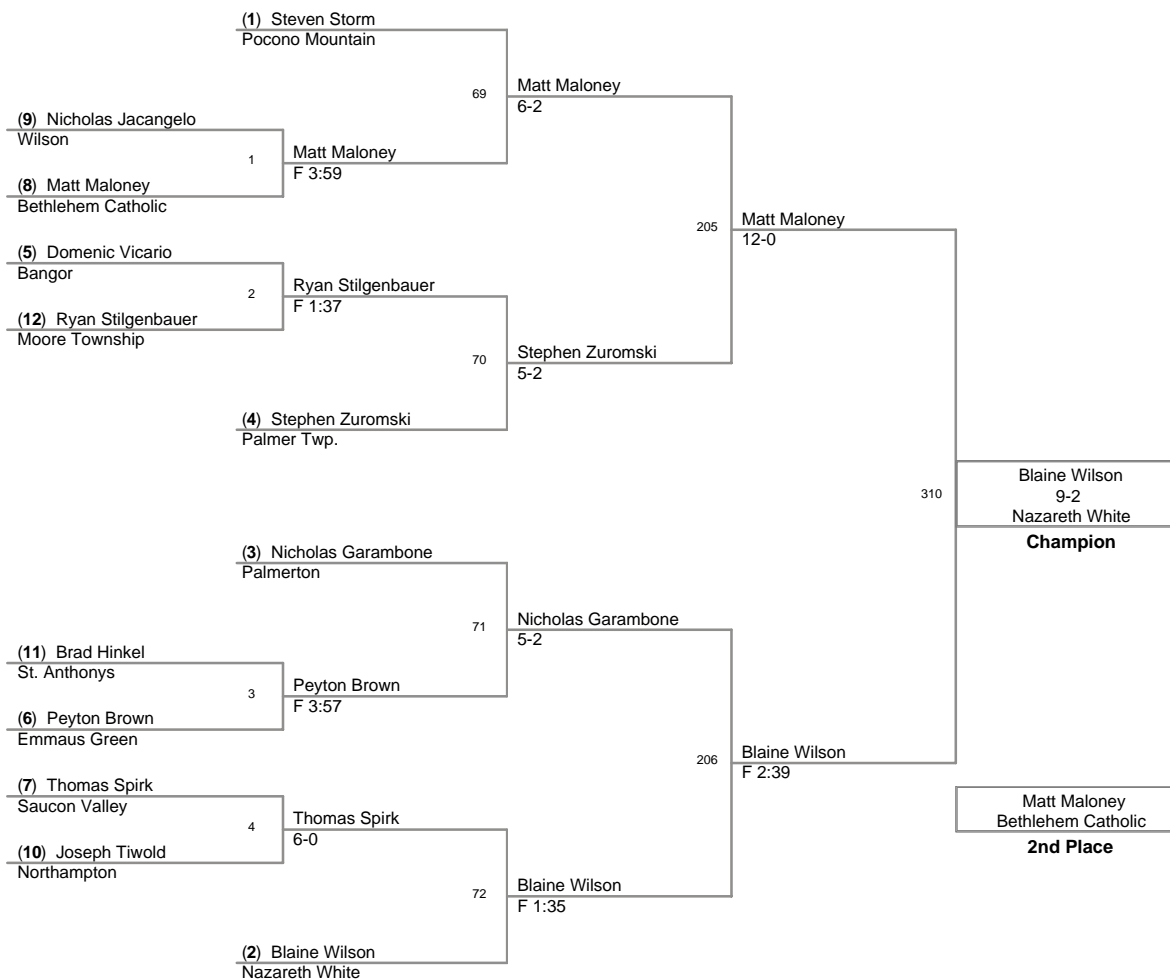

Plc	Points	Team	CH	CONS
1	204.5	Nazareth White	-	-
2	148	Moore Township	-	-
3	140	Northampton	-	-
4	114	Stroudsburg	-	-
5	110	St. Anthonys	-	-
6	106	Emmaus Green	-	-
7	101.5	Nazareth Blue	-	-
8	100	Palmer Twp.	-	-
9	98.5	Forks Twp.	-	-
10	75	Palisades	-	-
10	75	Saucon Valley	-	-
12	69.5	Whitehall	-	-
13	60	Parkland Red	-	-
14	59.5	Wilson	-	-
15	48	Jim Thorpe	-	-
16	46	Palmerton	-	-
17	41	Pen Argyl	-	-
18	35	Bangor	-	-
19	33	Bethlehem Township	-	-
20	31.5	Pleasant Valley	-	-
21	29	Bethlehem Catholic	-	-
22	25	Catasauqua	-	-
23	19	Emmaus Gold	-	-
24	16	Central Catholic	-	-
24	16	Easton PAL	-	-
26	15	Del Val	-	-
27	14	East Stroudsburg	-	-
27	14	Pocono Summit	-	-
29	10	Pocono Mountain	-	-
30	0	Allen	-	-

46 Lbs

50 Lbs

54 Lbs

58 Lbs

61 Lbs

64 Lbs

67 Lbs

70 Lbs