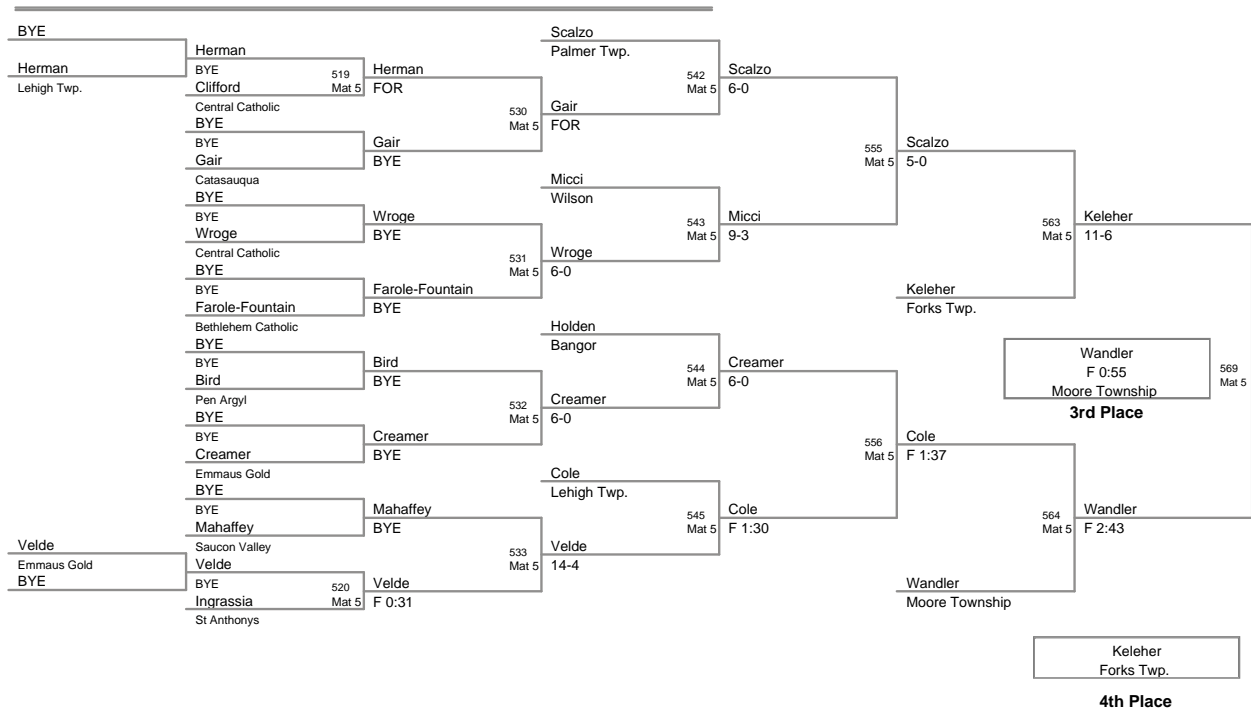

46 Lbs

50 Lbs

2010 VEWL JV EAST
VEWL JV EA Division (on 11/1)

54 Lbs

2010 VEWL JV EAST
VEWL JV EA Division (on I)

58 Lbs

61 Lbs

64 Lbs

67 Lbs

2010 VEWL JV EAST
VEWL JV EA Division (on 1)

70 Lbs

73 Lbs

76 Lbs

2010 VEWL JV EAST
VEWL JV EA Division (on I)

80 Lbs

85 Lbs

90 Lbs

95 Lbs

105 Lbs

120 Lbs

160 Lbs