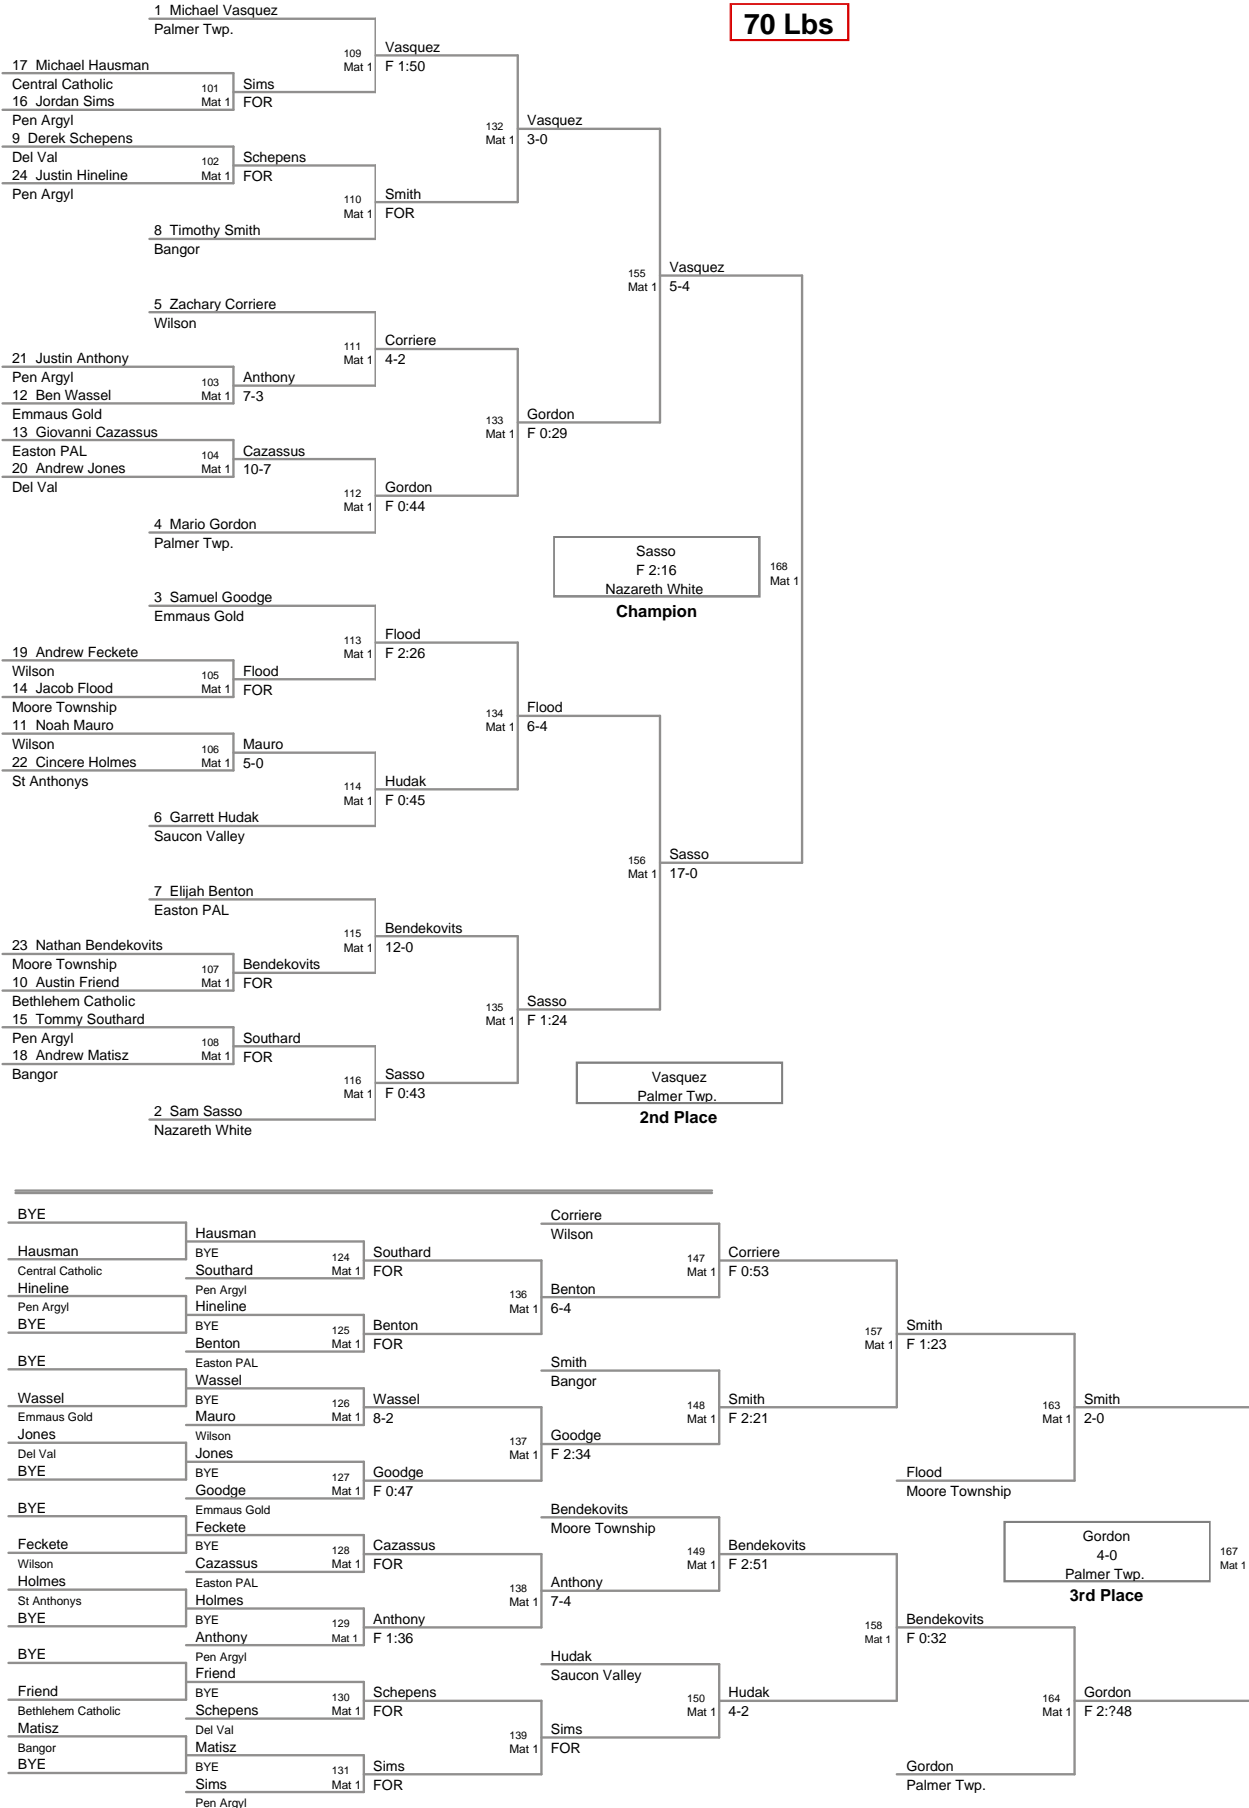

46 Lbs

50 Lbs

2010 VEWL JV EAST
VEWL JV EA Division (on 11/1)

54 Lbs

2010 VEWL JV EAST
VEWL JV EA Division (on I)

58 Lbs

61 Lbs

64 Lbs

67 Lbs

2010 VEWL JV EAST
VEWL JV EA Division (on 1)

70 Lbs

73 Lbs

76 Lbs

2010 VEWL JV EAST
VEWL JV EA Division (on I)

80 Lbs

85 Lbs

90 Lbs

95 Lbs

105 Lbs

120 Lbs

160 Lbs