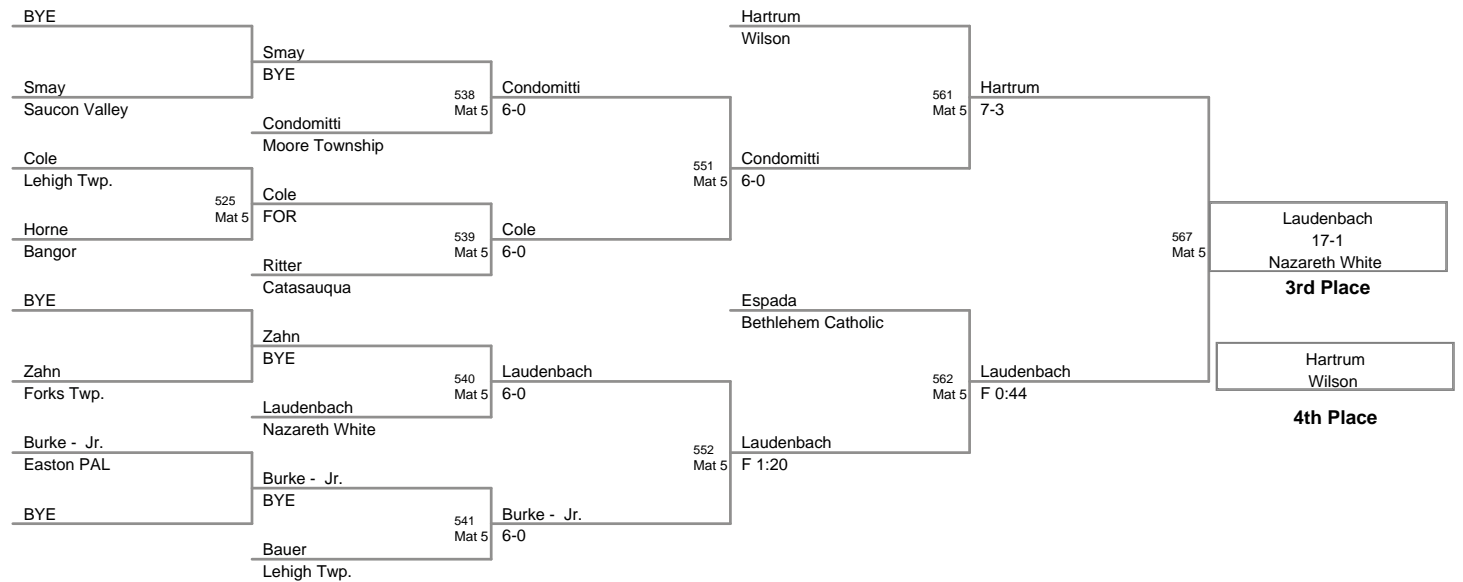

46 Lbs

50 Lbs

2010 VEWL JV EAST
VEWL JV EA Division (on 11/1)

54 Lbs

2010 VEWL JV EAST
VEWL JV EA Division (on I)

58 Lbs

61 Lbs

64 Lbs

67 Lbs

2010 VEWL JV EAST
VEWL JV EA Division (on 1)

70 Lbs

73 Lbs

76 Lbs

2010 VEWL JV EAST
VEWL JV EA Division (on I)

80 Lbs

85 Lbs

90 Lbs

95 Lbs

105 Lbs

120 Lbs

160 Lbs