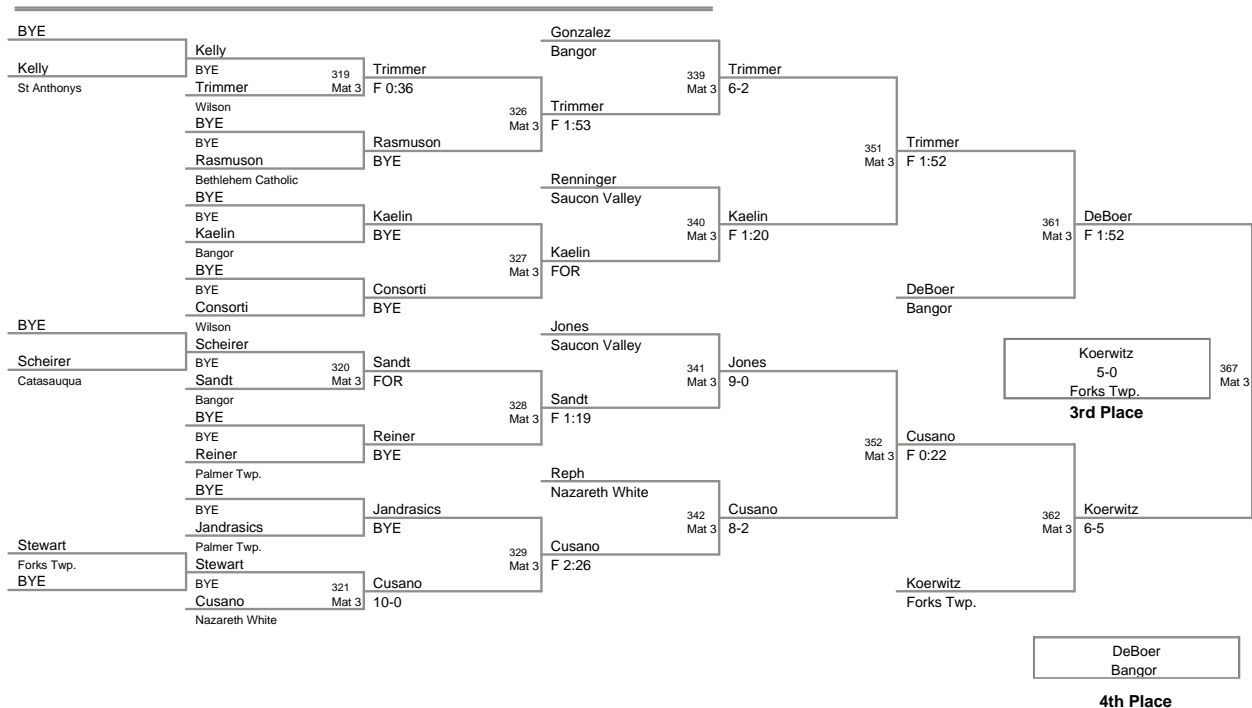

46 Lbs

50 Lbs

2010 VEWL JV EAST
VEWL JV EA Division (on 11/1)

54 Lbs

2010 VEWL JV EAST
VEWL JV EA Division (on I)

58 Lbs

61 Lbs

64 Lbs

67 Lbs

2010 VEWL JV EAST
VEWL JV EA Division (on 1)

70 Lbs

73 Lbs

76 Lbs

2010 VEWL JV EAST
VEWL JV EA Division (on I)

80 Lbs

85 Lbs

90 Lbs

95 Lbs

105 Lbs

120 Lbs

160 Lbs