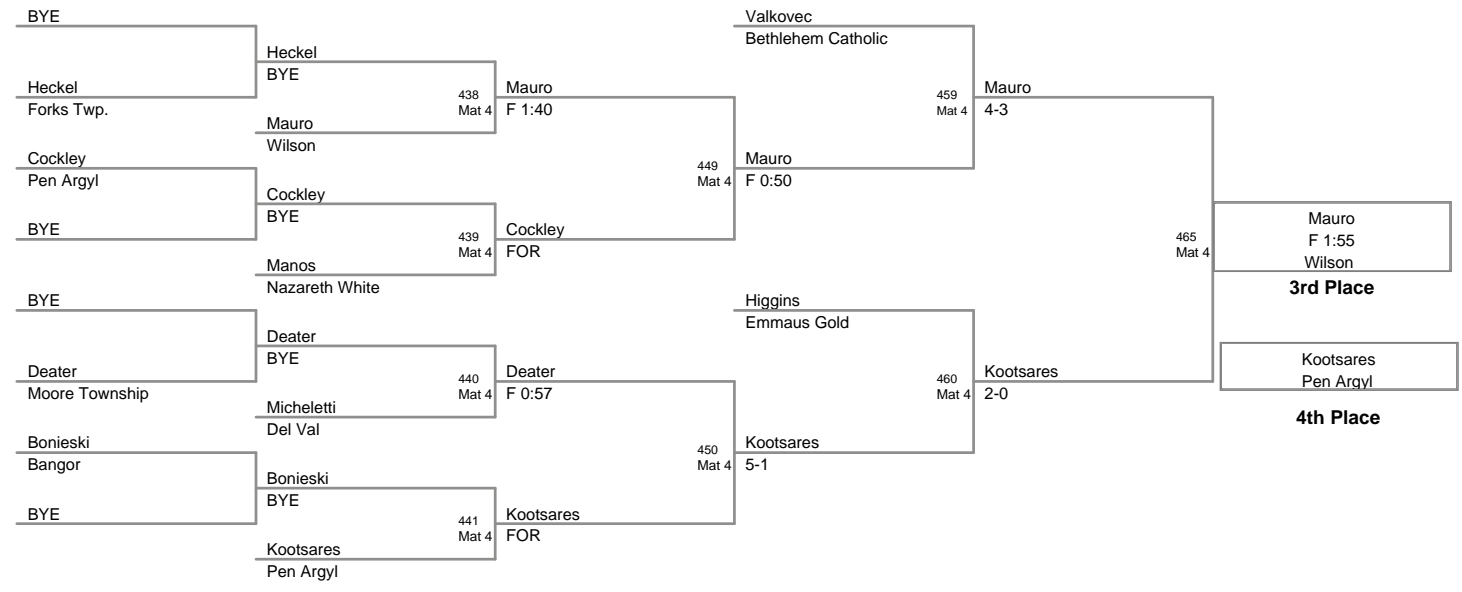

67 Lbs

2010 VEWL JV EAST
VEWL JV EA Division (on 1)

70 Lbs

73 Lbs

76 Lbs

2010 VEWL JV EAST
VEWL JV EA Division (on I)

80 Lbs

85 Lbs

90 Lbs

95 Lbs

105 Lbs

120 Lbs

160 Lbs