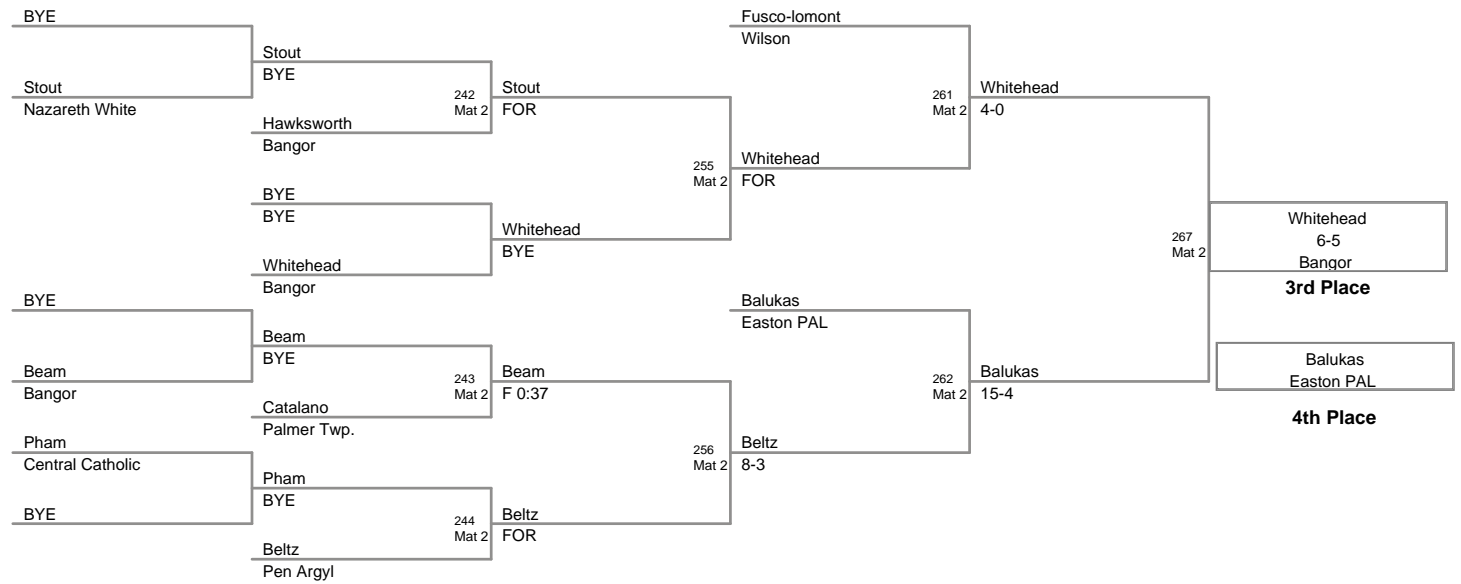

67 Lbs

2010 VEWL JV EAST
VEWL JV EA Division (on 1)

70 Lbs

73 Lbs

76 Lbs

2010 VEWL JV EAST
VEWL JV EA Division (on I)

80 Lbs

85 Lbs

90 Lbs

95 Lbs

105 Lbs

120 Lbs

160 Lbs