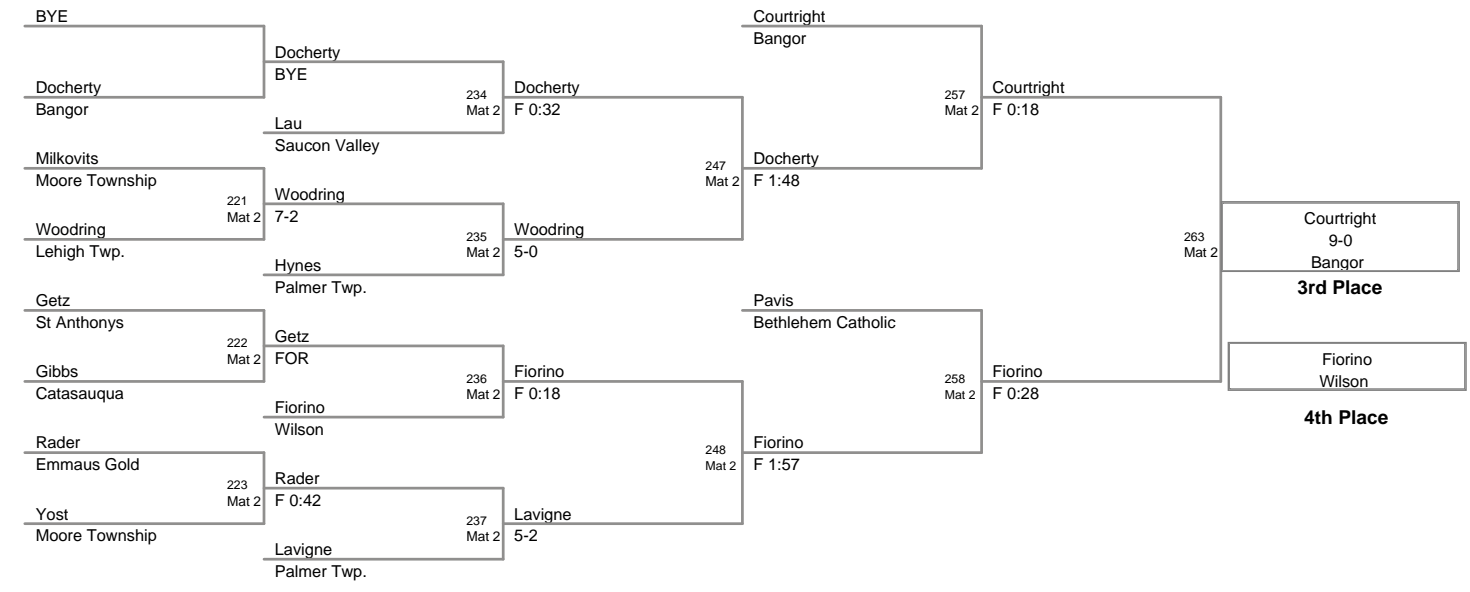

46 Lbs

50 Lbs

2010 VEWL JV EAST
VEWL JV EA Division (on 11/1)

54 Lbs

2010 VEWL JV EAST
VEWL JV EA Division (on I)

58 Lbs

61 Lbs

64 Lbs

67 Lbs

2010 VEWL JV EAST
VEWL JV EA Division (on 1)

70 Lbs

73 Lbs

76 Lbs

2010 VEWL JV EAST
VEWL JV EA Division (on I)

80 Lbs

85 Lbs

90 Lbs

95 Lbs

105 Lbs

120 Lbs

160 Lbs