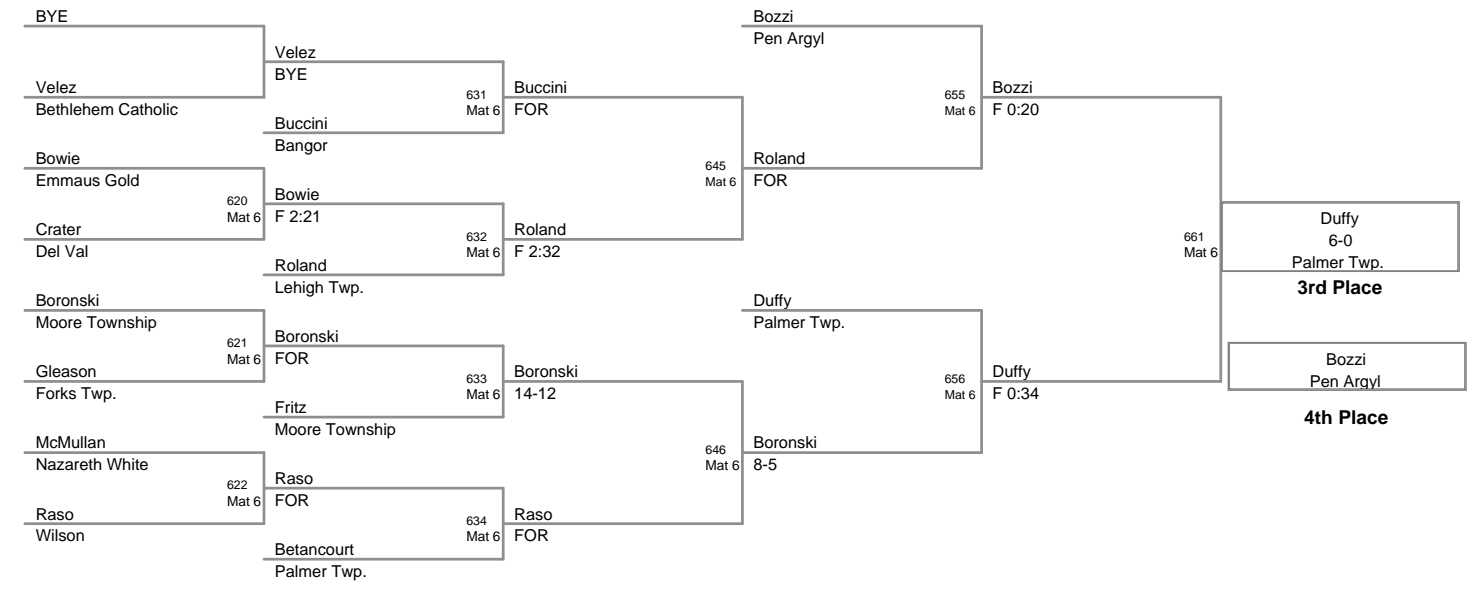

46 Lbs

50 Lbs

2010 VEWL JV EAST
VEWL JV EA Division (on 11/1)

54 Lbs

2010 VEWL JV EAST
VEWL JV EA Division (on I)

58 Lbs

61 Lbs

64 Lbs

67 Lbs

2010 VEWL JV EAST
VEWL JV EA Division (on 1)

70 Lbs

73 Lbs

76 Lbs

2010 VEWL JV EAST
VEWL JV EA Division (on I)

80 Lbs

85 Lbs

90 Lbs

95 Lbs

105 Lbs

120 Lbs

160 Lbs