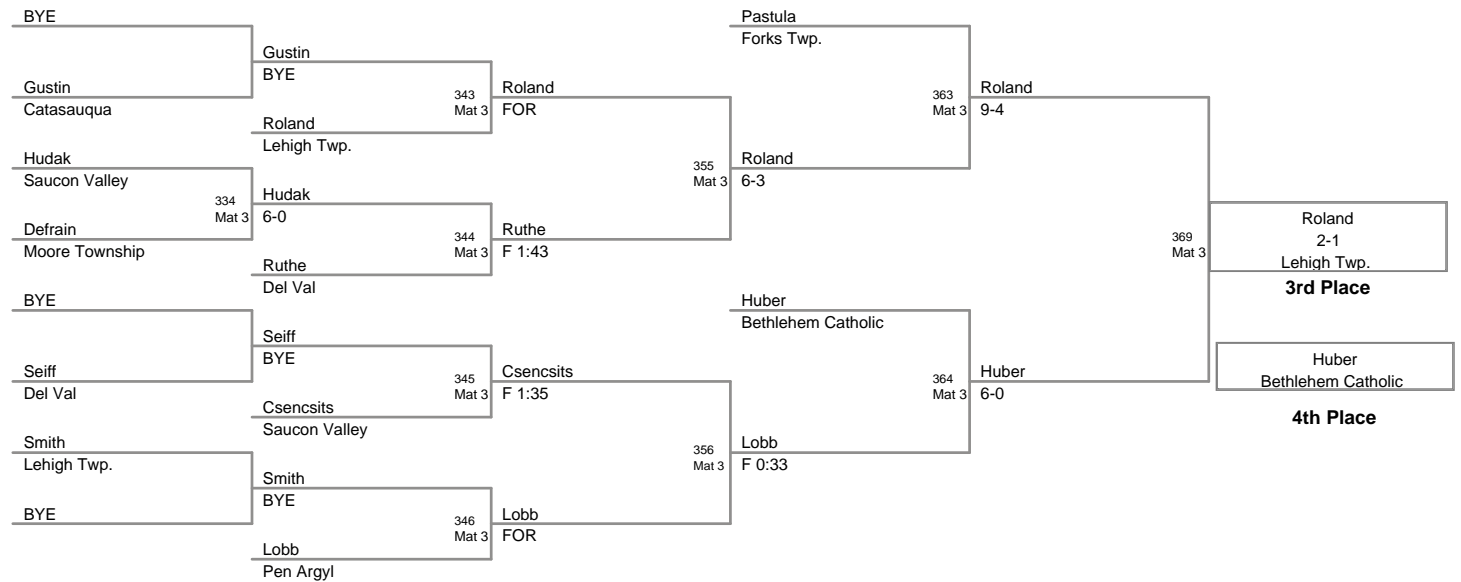

46 Lbs

50 Lbs

2010 VEWL JV EAST
VEWL JV EA Division (on 11/1)

54 Lbs

2010 VEWL JV EAST
VEWL JV EA Division (on I)

58 Lbs

61 Lbs

64 Lbs

67 Lbs

2010 VEWL JV EAST
VEWL JV EA Division (on 1)

70 Lbs

73 Lbs

76 Lbs

2010 VEWL JV EAST
VEWL JV EA Division (on I)

80 Lbs

85 Lbs

90 Lbs

95 Lbs

105 Lbs

120 Lbs

160 Lbs