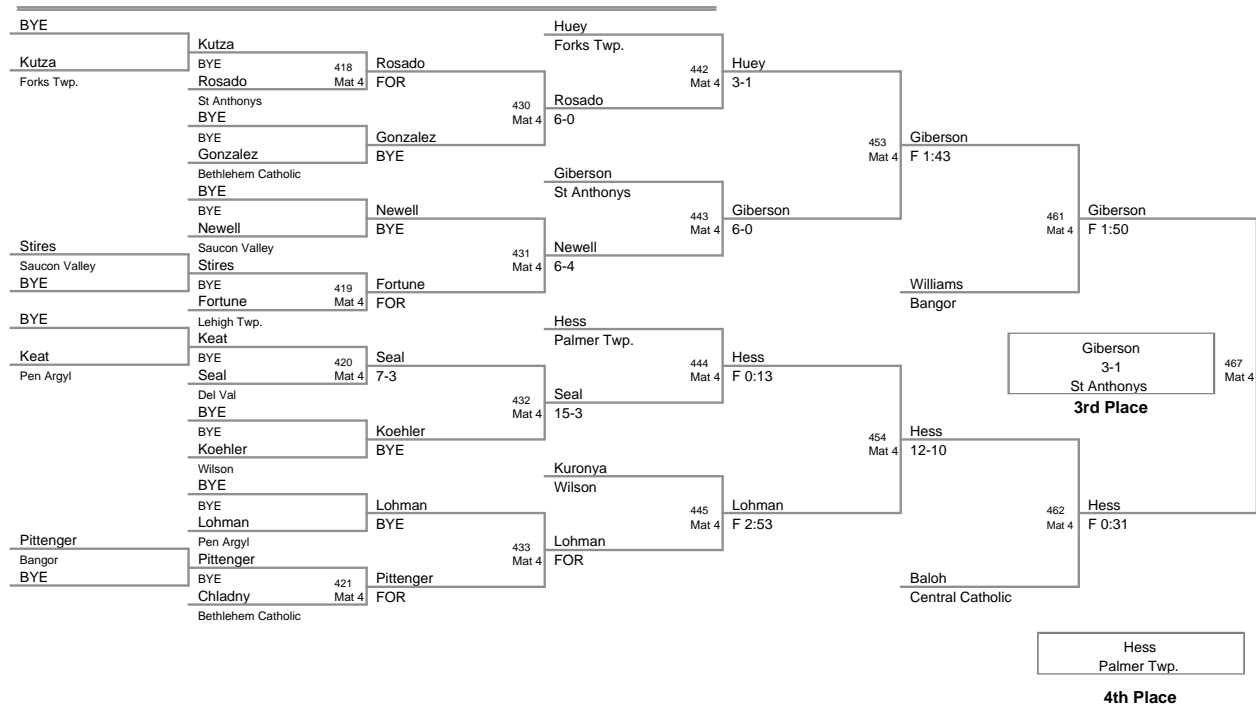

67 Lbs

2010 VEWL JV EAST
VEWL JV EA Division (on 1)

70 Lbs

73 Lbs

76 Lbs

2010 VEWL JV EAST
VEWL JV EA Division (on I)

80 Lbs

85 Lbs

90 Lbs

95 Lbs

105 Lbs

120 Lbs

160 Lbs