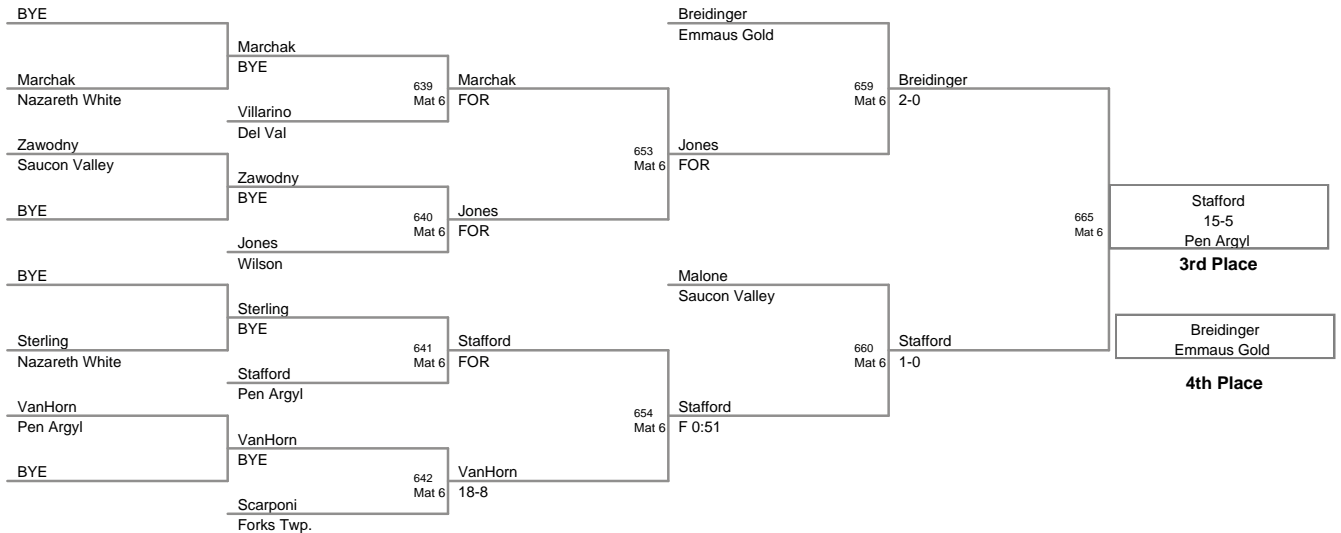

67 Lbs

2010 VEWL JV EAST
VEWL JV EA Division (on 1)

70 Lbs

73 Lbs

76 Lbs

2010 VEWL JV EAST
VEWL JV EA Division (on I)

80 Lbs

85 Lbs

90 Lbs

95 Lbs

105 Lbs

120 Lbs

160 Lbs