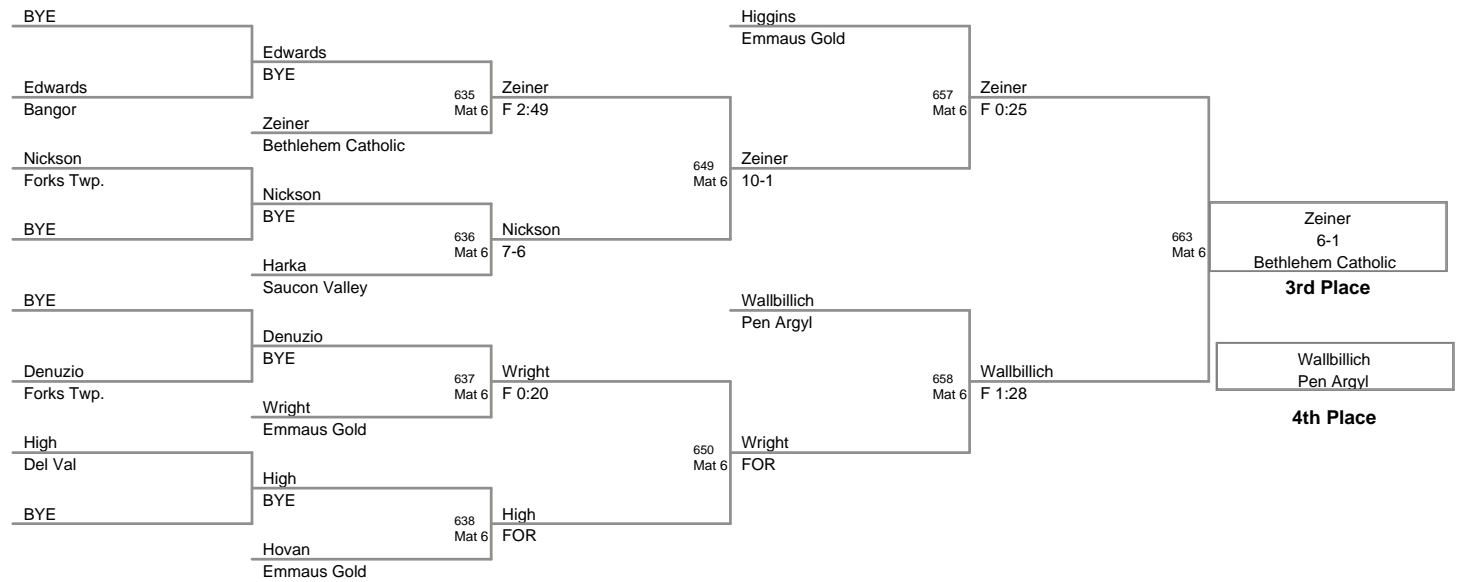

67 Lbs

2010 VEWL JV EAST
VEWL JV EA Division (on 1)

70 Lbs

73 Lbs

76 Lbs

2010 VEWL JV EAST
VEWL JV EA Division (on I)

80 Lbs

85 Lbs

90 Lbs

95 Lbs

105 Lbs

120 Lbs

160 Lbs