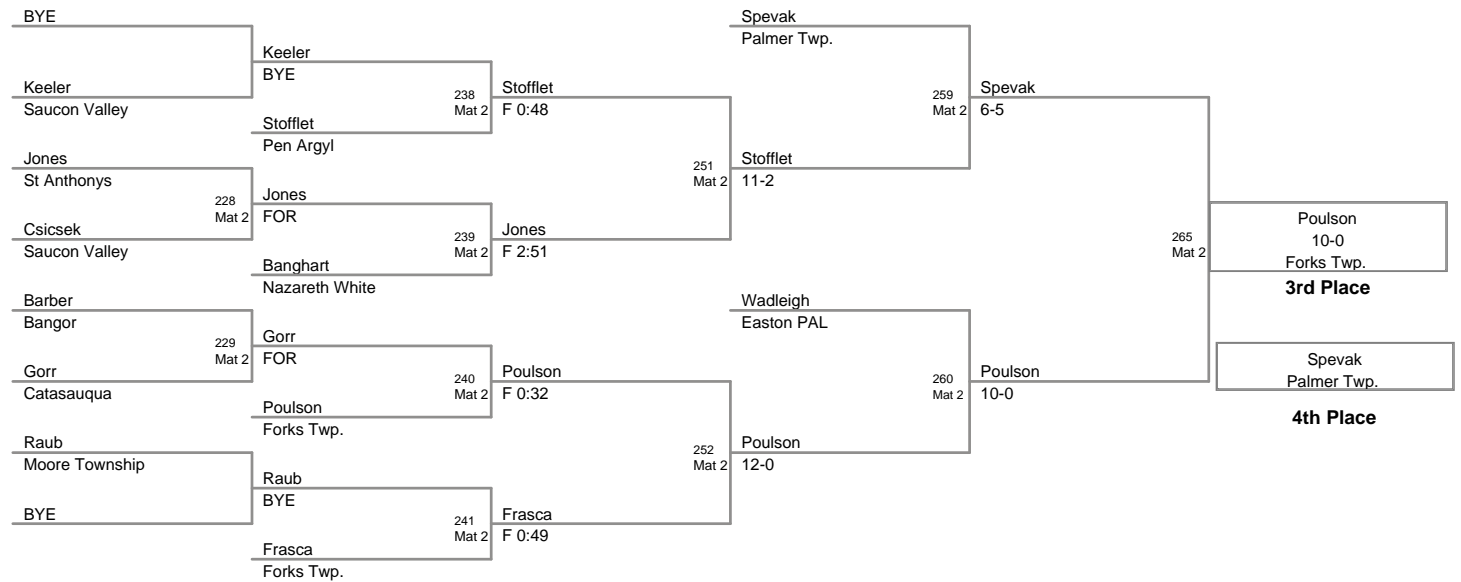

46 Lbs

50 Lbs

2010 VEWL JV EAST
VEWL JV EA Division (on 11/1)

54 Lbs

2010 VEWL JV EAST
VEWL JV EA Division (on I)

58 Lbs

61 Lbs

64 Lbs

67 Lbs

2010 VEWL JV EAST
VEWL JV EA Division (on 1)

70 Lbs

73 Lbs

76 Lbs

2010 VEWL JV EAST
VEWL JV EA Division (on I)

80 Lbs

85 Lbs

90 Lbs

95 Lbs

105 Lbs

120 Lbs

160 Lbs