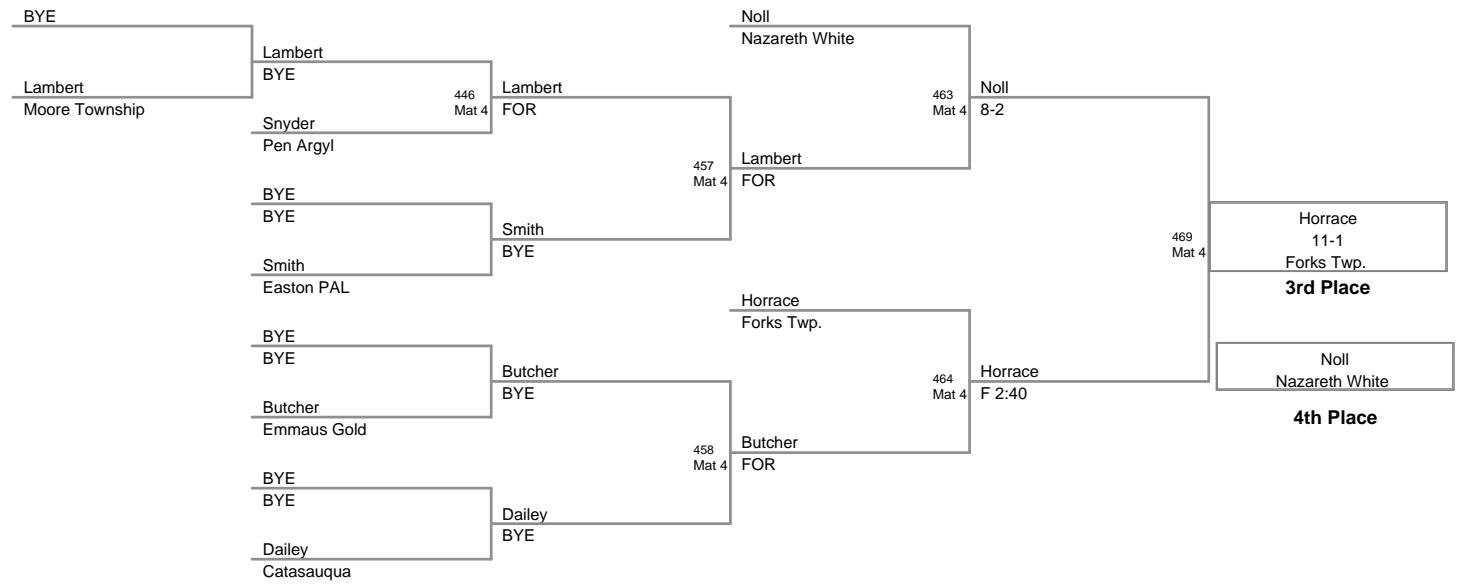

67 Lbs

2010 VEWL JV EAST
VEWL JV EA Division (on 1)

70 Lbs

73 Lbs

76 Lbs

2010 VEWL JV EAST
VEWL JV EA Division (on I)

80 Lbs

85 Lbs

90 Lbs

95 Lbs

105 Lbs

120 Lbs

160 Lbs