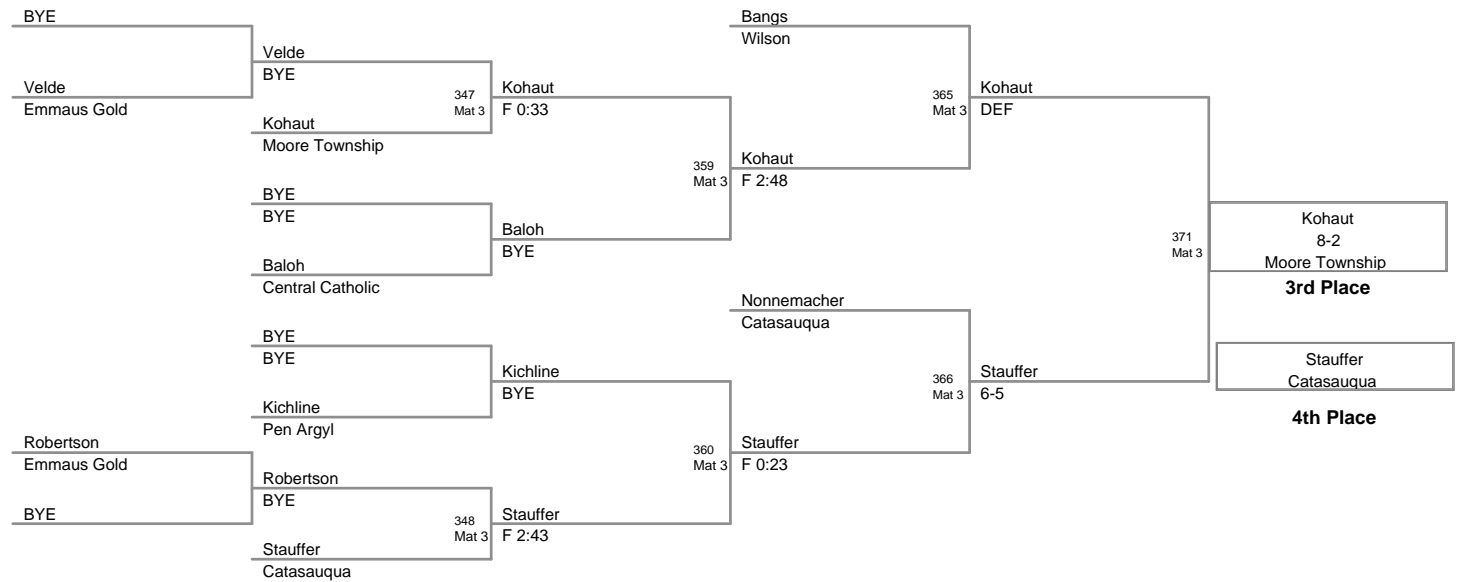

67 Lbs

2010 VEWL JV EAST
VEWL JV EA Division (on 1)

70 Lbs

73 Lbs

76 Lbs

2010 VEWL JV EAST
VEWL JV EA Division (on I)

80 Lbs

85 Lbs

90 Lbs

95 Lbs

105 Lbs

120 Lbs

160 Lbs