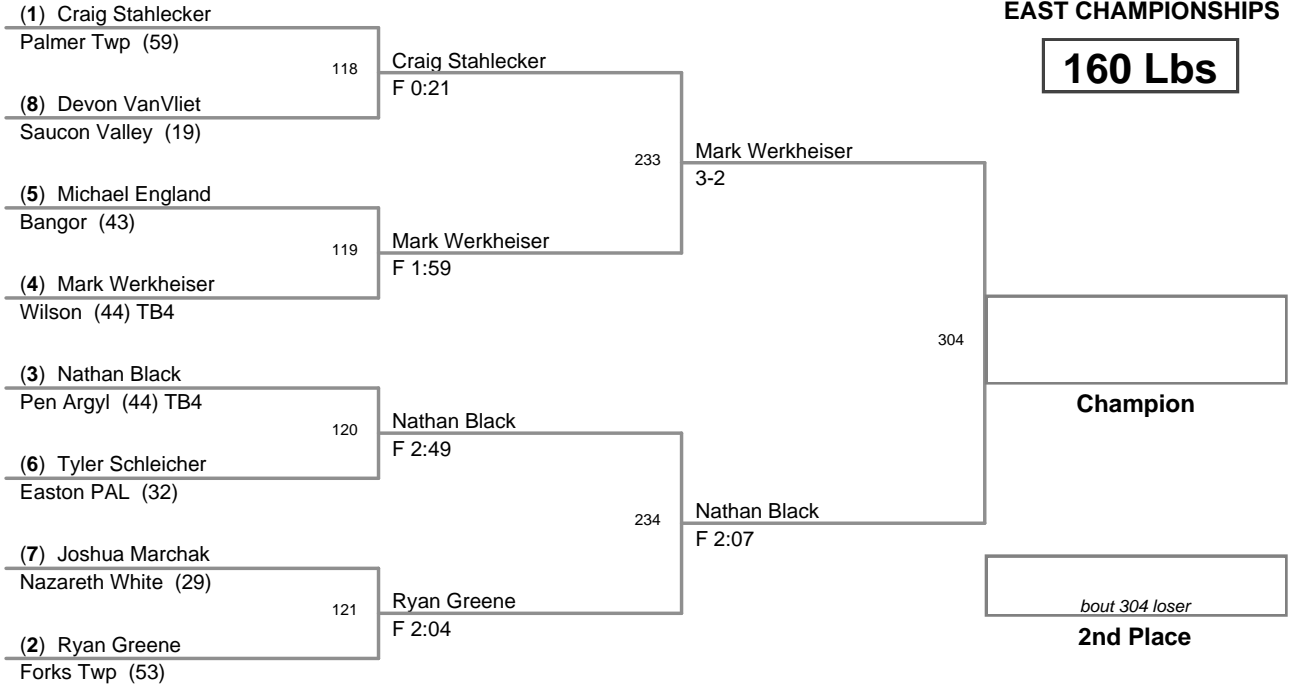

2010 VEWL VARSITY
EAST CHAMPIONSHIPS

95 Lbs

2010 VEWL VARSITY
EAST CHAMPIONSHIPS

105 Lbs

120 Lbs

2010 VEWL VARSITY
EAST CHAMPIONSHIPS

160 Lbs

2010 VEWL VARSITY
WEST CHAMPIONSHIPS

46 Lbs

50 Lbs

54 Lbs

58 Lbs

64 Lbs

2010 VEVL VARSITY
WEST CHAMPIONSHIPS

67 Lbs

70 Lbs