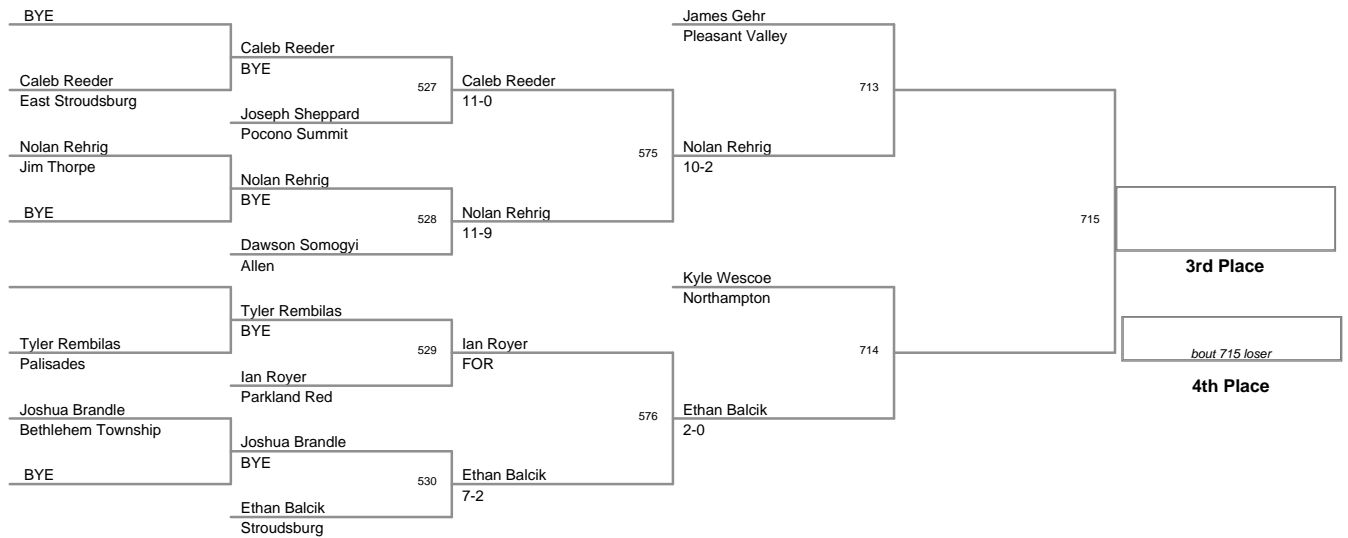

46 Lbs

50 Lbs

54 Lbs

58 Lbs

64 Lbs

2010 VEVL VARSITY
WEST CHAMPIONSHIPS

67 Lbs

70 Lbs