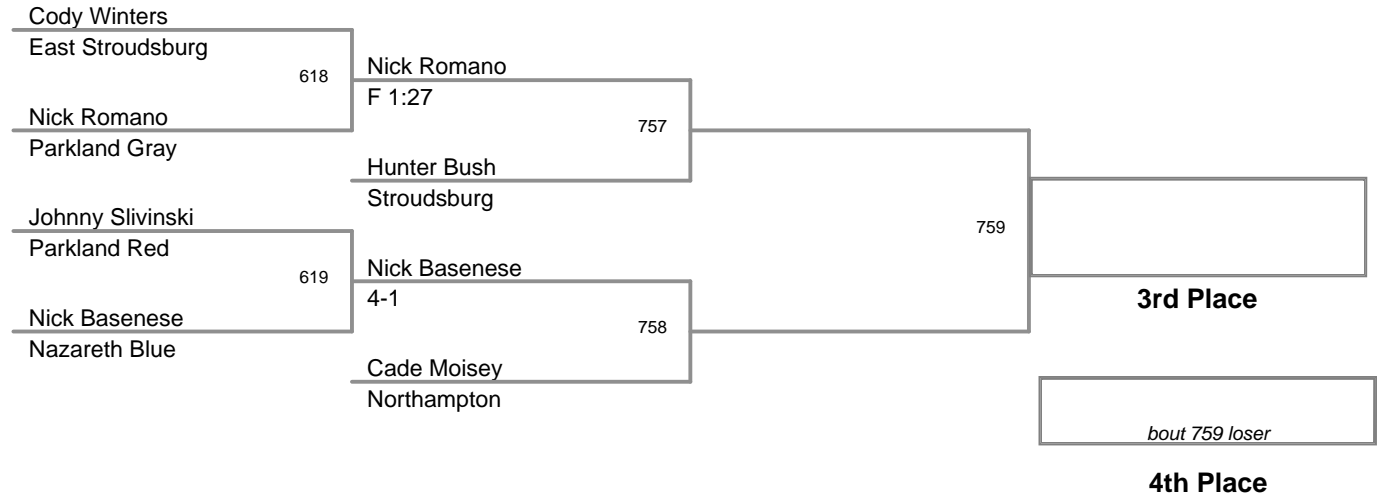

2010 VEWL VARSITY
WEST CHAMPIONSHIPS

105 Lbs