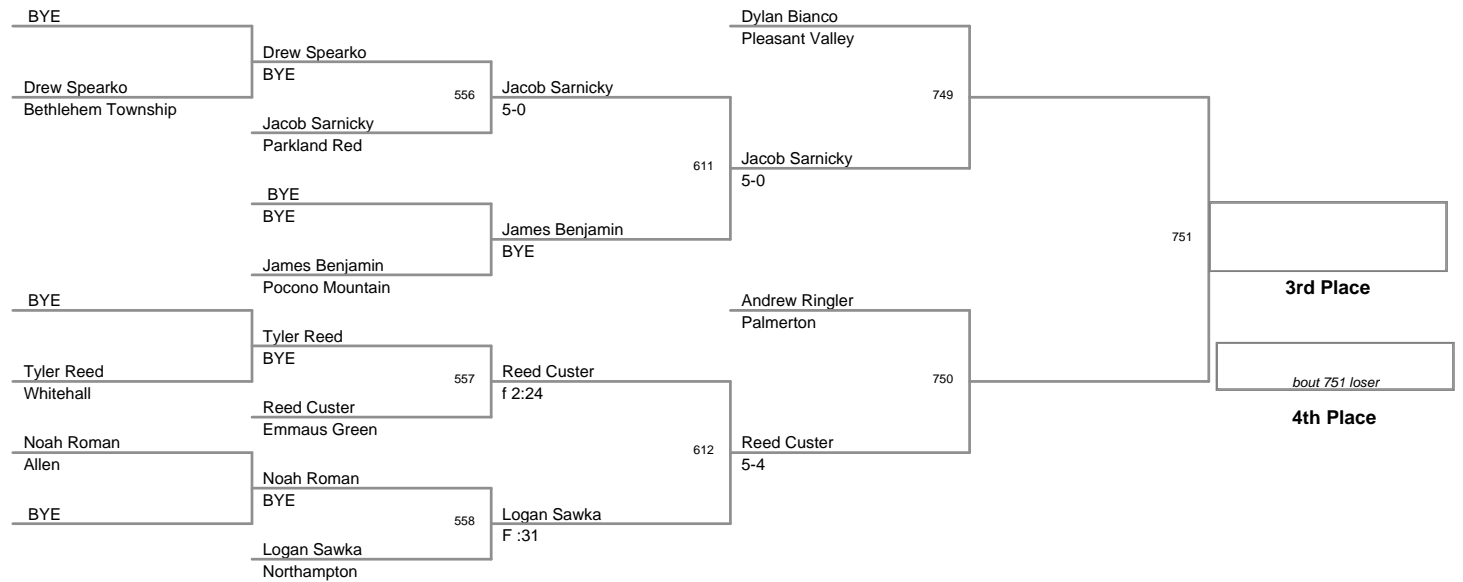

2010 VEWL VARSITY
WEST CHAMPIONSHIPS

73 Lbs

2010 VEWL VARSITY
WEST CHAMPIONSHIPS

76 Lbs

2010 VEWL VARSITY
WEST CHAMPIONSHIPS

80 Lbs

2010 VEWL VARSITY
WEST CHAMPIONSHIPS

90 Lbs