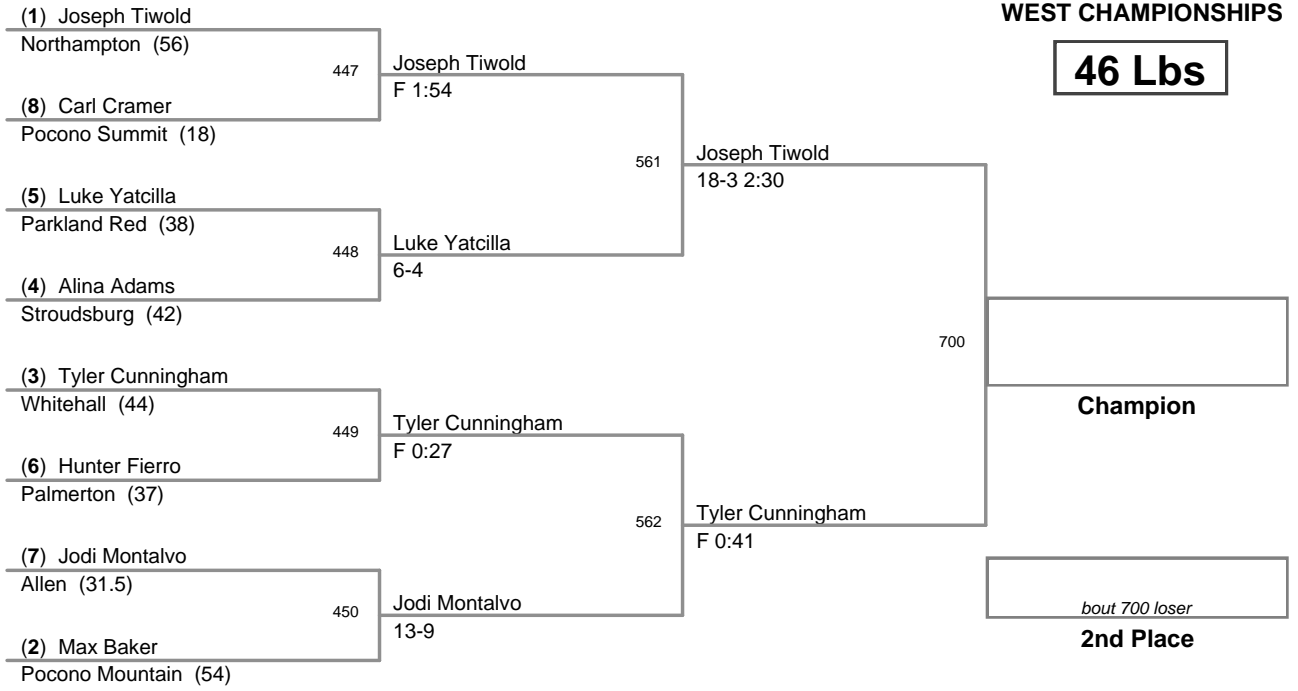

2010 VEWL VARSITY
EAST CHAMPIONSHIPS

95 Lbs

2010 VEWL VARSITY
EAST CHAMPIONSHIPS

105 Lbs

120 Lbs

2010 VEWL VARSITY
EAST CHAMPIONSHIPS

160 Lbs

2010 VEWL VARSITY
WEST CHAMPIONSHIPS

46 Lbs

50 Lbs

54 Lbs

58 Lbs

64 Lbs

2010 VEVL VARSITY
WEST CHAMPIONSHIPS

67 Lbs

70 Lbs