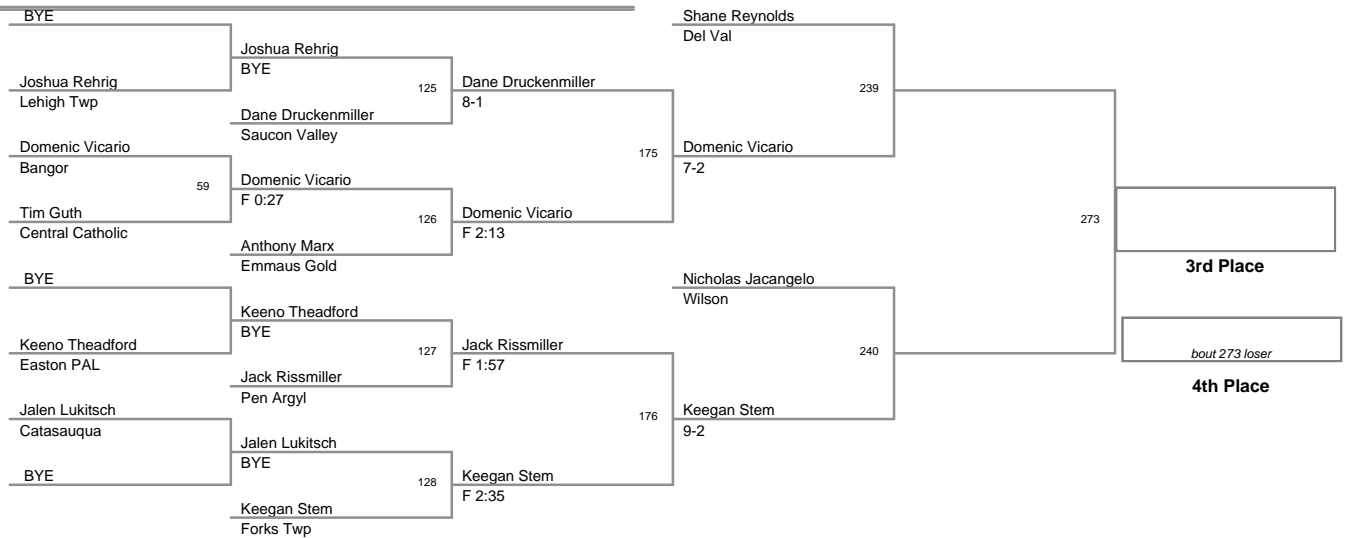

2010 VEWL VARSITY
EAST CHAMPIONSHIPS

46 Lbs

2010 VEWL VARSITY
EAST CHAMPIONSHIPS

50 Lbs

54 Lbs

58 Lbs

61 Lbs

64 Lbs

70 Lbs

2010 VEWL VARSITY
EAST CHAMPIONSHIPS

76 Lbs

80 Lbs

2010 VEWL VARSITY
EAST CHAMPIONSHIPS

85 Lbs

2010 VEWL VARSITY
EAST CHAMPIONSHIPS

90 Lbs

2010 VEWL VARSITY
EAST CHAMPIONSHIPS

95 Lbs

2010 VEWL VARSITY
EAST CHAMPIONSHIPS

105 Lbs

120 Lbs

2010 VEWL VARSITY
EAST CHAMPIONSHIPS

160 Lbs

2010 VEWL VARSITY
WEST CHAMPIONSHIPS