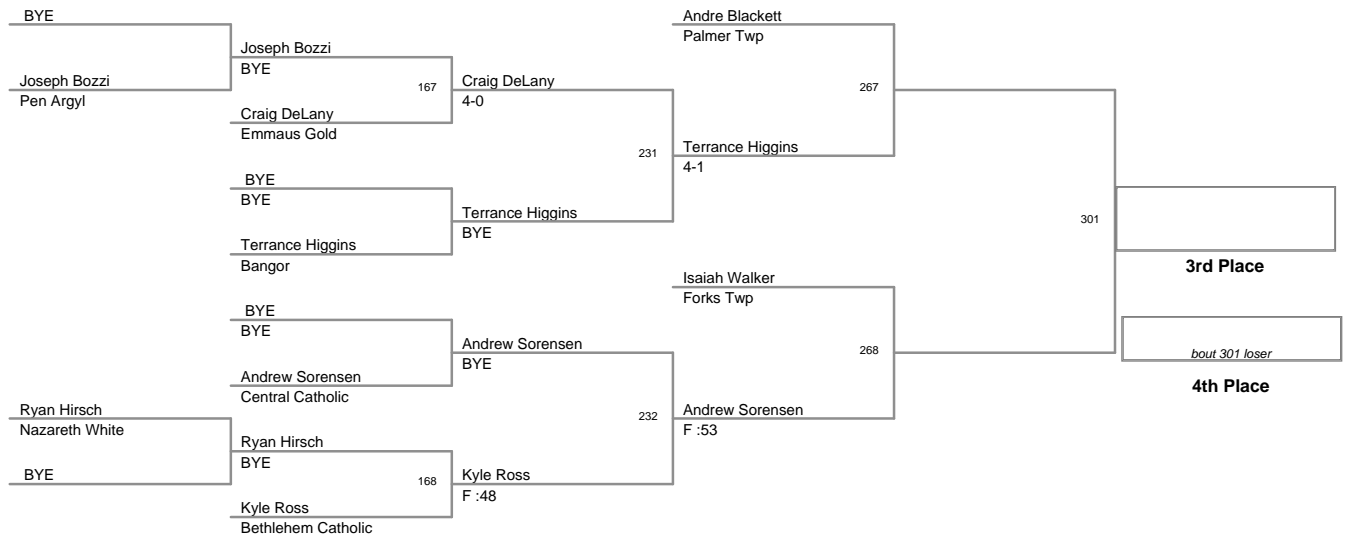

2010 VEWL VARSITY
EAST CHAMPIONSHIPS

120 Lbs