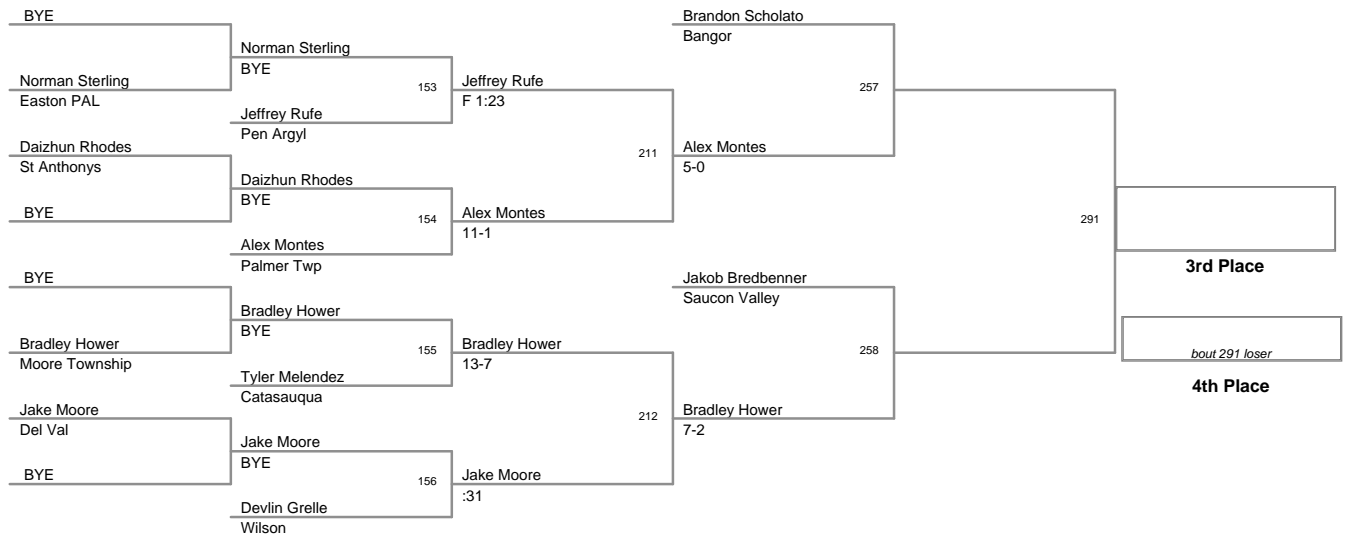

2010 VEWL VARSITY
EAST CHAMPIONSHIPS

67 Lbs

2010 VEWL VARSITY
EAST CHAMPIONSHIPS

70 Lbs

73 Lbs

2010 VEWL VARSITY
EAST CHAMPIONSHIPS

76 Lbs

80 Lbs

2010 VEWL VARSITY
EAST CHAMPIONSHIPS

85 Lbs

2010 VEWL VARSITY
EAST CHAMPIONSHIPS

90 Lbs

2010 VEWL VARSITY
EAST CHAMPIONSHIPS

95 Lbs

2010 VEWL VARSITY
EAST CHAMPIONSHIPS

105 Lbs