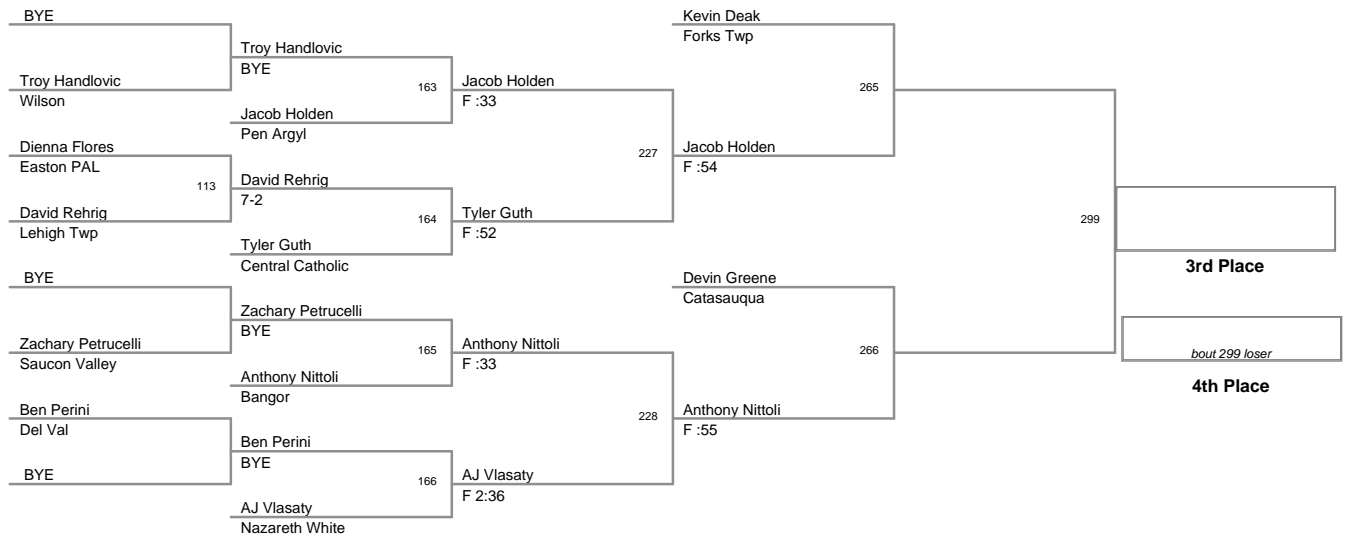

2010 VEWL VARSITY
EAST CHAMPIONSHIPS

85 Lbs

2010 VEWL VARSITY
EAST CHAMPIONSHIPS

90 Lbs

2010 VEWL VARSITY
EAST CHAMPIONSHIPS

95 Lbs

2010 VEWL VARSITY
EAST CHAMPIONSHIPS

105 Lbs