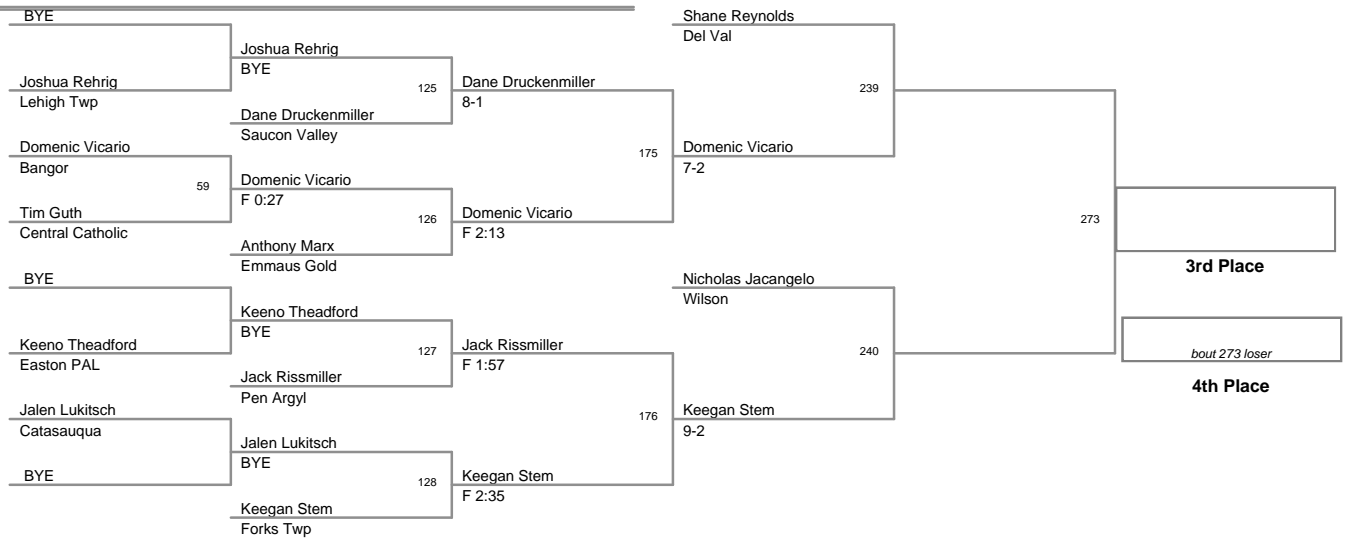

2010 VEWL VARSITY
EAST CHAMPIONSHIPS

46 Lbs

2010 VEWL VARSITY
EAST CHAMPIONSHIPS

50 Lbs

54 Lbs

58 Lbs

61 Lbs

64 Lbs

2010 VEWL VARSITY
EAST CHAMPIONSHIPS

67 Lbs

2010 VEWL VARSITY
EAST CHAMPIONSHIPS

70 Lbs

73 Lbs

2010 VEWL VARSITY
EAST CHAMPIONSHIPS

76 Lbs

80 Lbs

2010 VEWL VARSITY
EAST CHAMPIONSHIPS

85 Lbs

2010 VEWL VARSITY
EAST CHAMPIONSHIPS

90 Lbs

2010 VEWL VARSITY
EAST CHAMPIONSHIPS

95 Lbs

2010 VEWL VARSITY
EAST CHAMPIONSHIPS

105 Lbs