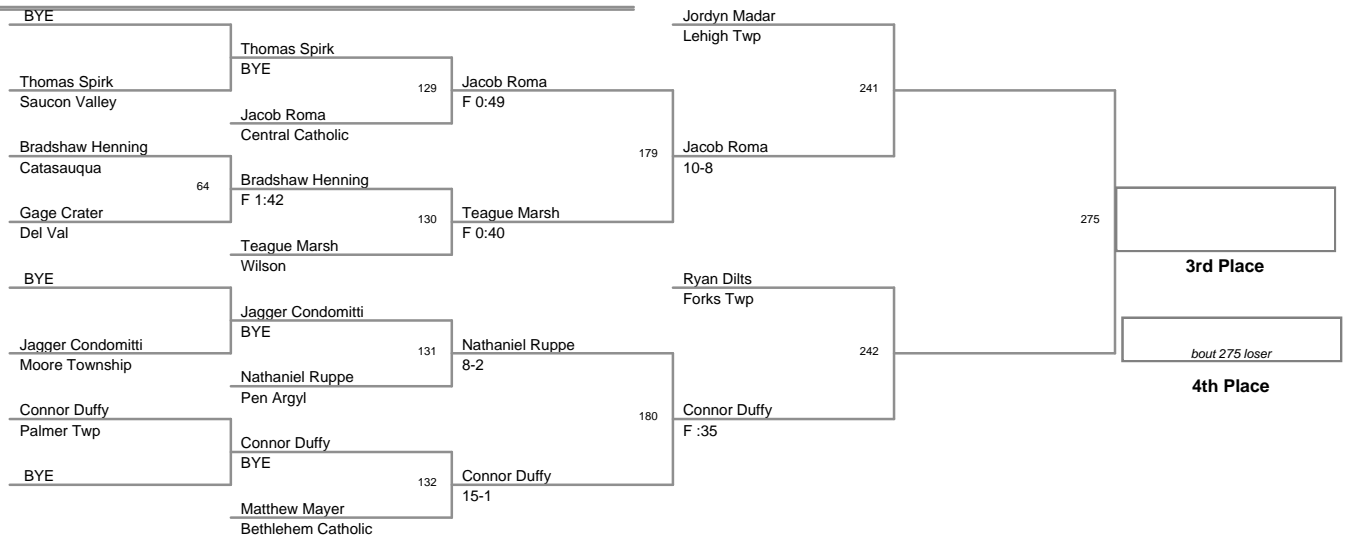

2010 VEWL VARSITY
EAST CHAMPIONSHIPS

46 Lbs

2010 VEWL VARSITY
EAST CHAMPIONSHIPS

50 Lbs

54 Lbs

58 Lbs

61 Lbs

64 Lbs

2010 VEWL VARSITY
EAST CHAMPIONSHIPS

67 Lbs

2010 VEWL VARSITY
EAST CHAMPIONSHIPS

70 Lbs

73 Lbs

2010 VEWL VARSITY
EAST CHAMPIONSHIPS

76 Lbs

80 Lbs

2010 VEWL VARSITY
EAST CHAMPIONSHIPS

85 Lbs

2010 VEWL VARSITY
EAST CHAMPIONSHIPS

90 Lbs

2010 VEWL VARSITY
EAST CHAMPIONSHIPS

95 Lbs

2010 VEWL VARSITY
EAST CHAMPIONSHIPS

105 Lbs