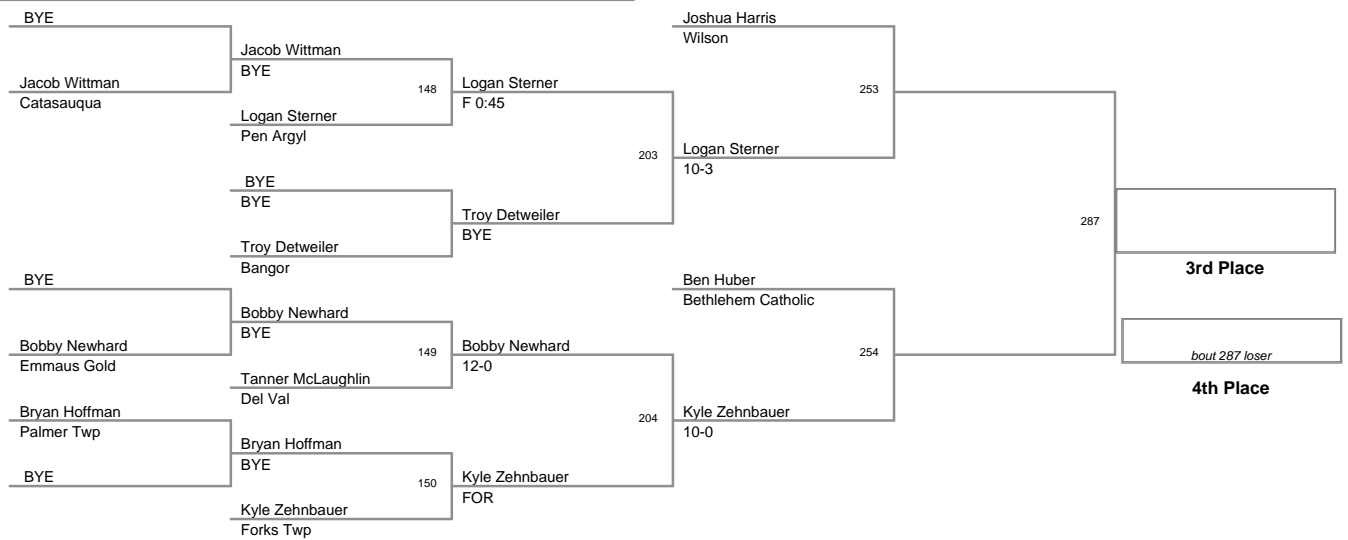

2010 VEWL VARSITY
EAST CHAMPIONSHIPS

67 Lbs

2010 VEWL VARSITY
EAST CHAMPIONSHIPS

70 Lbs

73 Lbs

2010 VEWL VARSITY
EAST CHAMPIONSHIPS

76 Lbs

80 Lbs

2010 VEWL VARSITY
EAST CHAMPIONSHIPS

85 Lbs

2010 VEWL VARSITY
EAST CHAMPIONSHIPS

90 Lbs

2010 VEWL VARSITY
EAST CHAMPIONSHIPS

95 Lbs

2010 VEWL VARSITY
EAST CHAMPIONSHIPS

105 Lbs