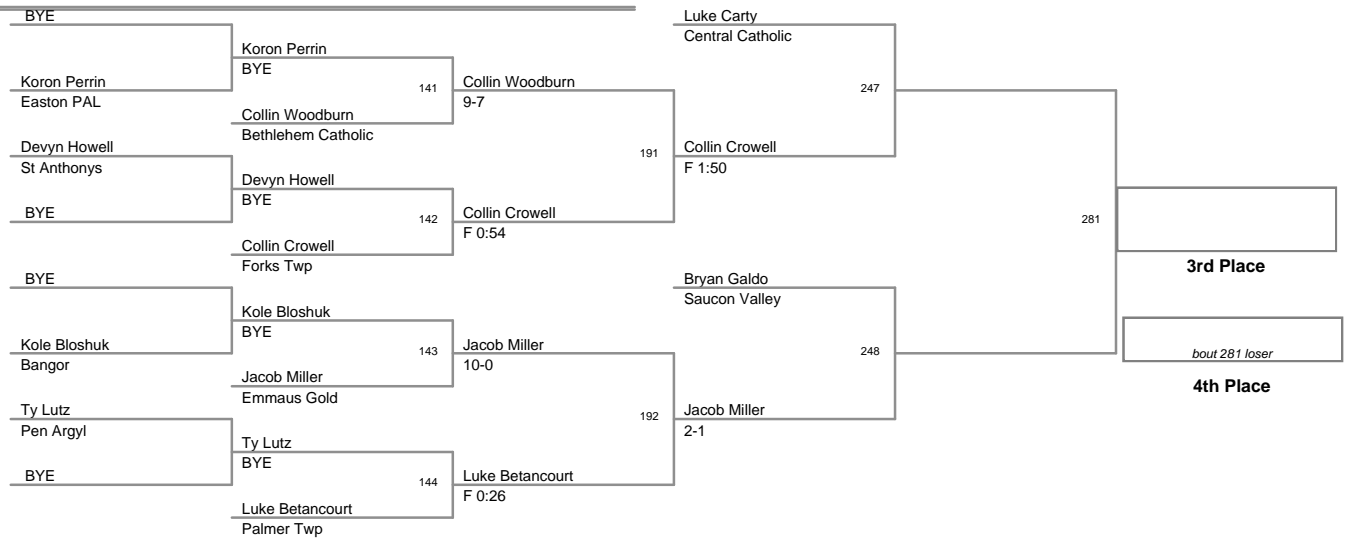

2010 VEWL VARSITY
EAST CHAMPIONSHIPS

46 Lbs

2010 VEWL VARSITY
EAST CHAMPIONSHIPS

50 Lbs

54 Lbs

58 Lbs

61 Lbs

64 Lbs

2010 VEWL VARSITY
EAST CHAMPIONSHIPS

67 Lbs

2010 VEWL VARSITY
EAST CHAMPIONSHIPS

70 Lbs

73 Lbs

2010 VEWL VARSITY
EAST CHAMPIONSHIPS

76 Lbs

80 Lbs

2010 VEWL VARSITY
EAST CHAMPIONSHIPS

85 Lbs

2010 VEWL VARSITY
EAST CHAMPIONSHIPS

90 Lbs

2010 VEWL VARSITY
EAST CHAMPIONSHIPS

95 Lbs

2010 VEWL VARSITY
EAST CHAMPIONSHIPS

105 Lbs