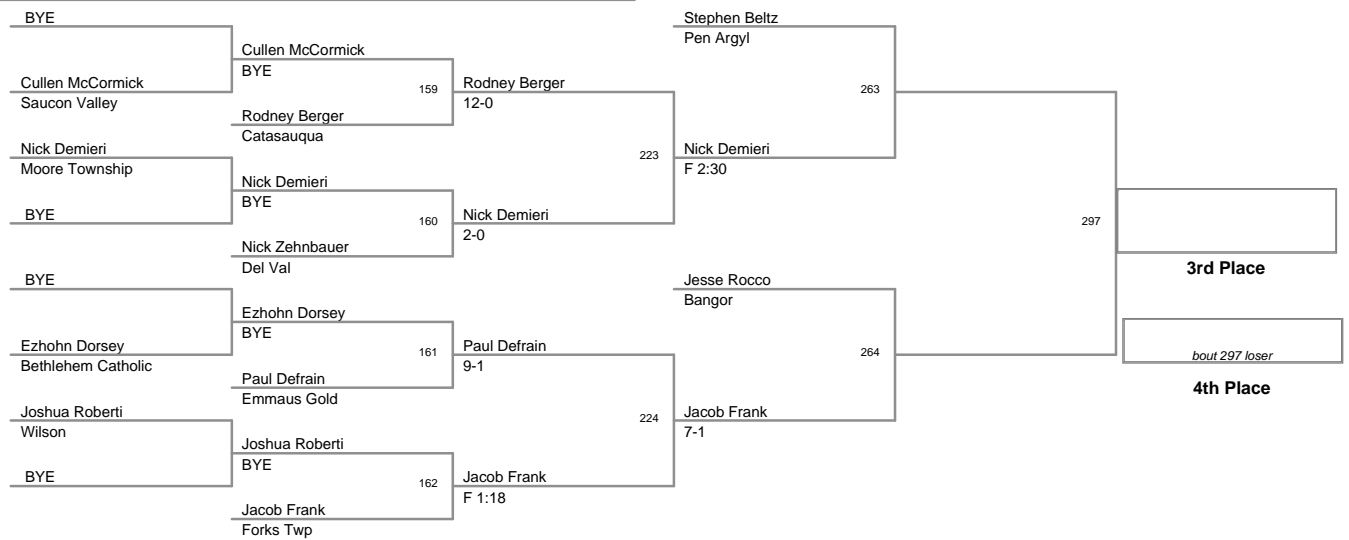

2010 VEWL VARSITY
EAST CHAMPIONSHIPS

85 Lbs

2010 VEWL VARSITY
EAST CHAMPIONSHIPS

90 Lbs

2010 VEWL VARSITY
EAST CHAMPIONSHIPS

95 Lbs

2010 VEWL VARSITY
EAST CHAMPIONSHIPS

105 Lbs