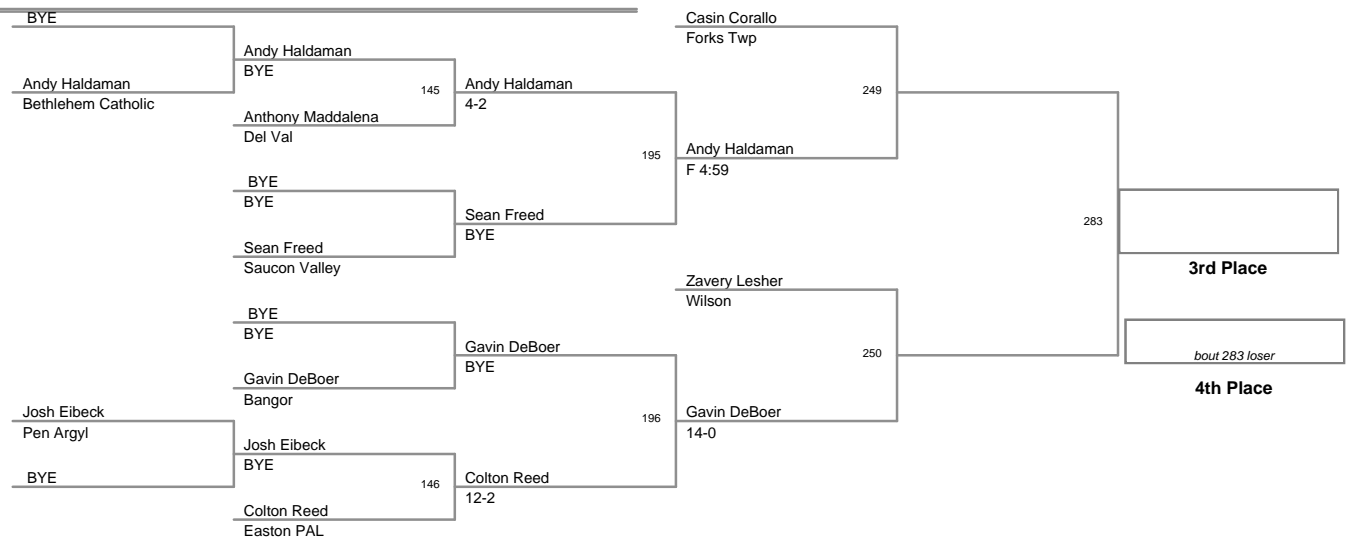

2010 VEWL VARSITY
EAST CHAMPIONSHIPS

46 Lbs

2010 VEWL VARSITY
EAST CHAMPIONSHIPS

50 Lbs

54 Lbs

58 Lbs

61 Lbs

64 Lbs

2010 VEWL VARSITY
EAST CHAMPIONSHIPS

67 Lbs

2010 VEWL VARSITY
EAST CHAMPIONSHIPS

70 Lbs

73 Lbs

2010 VEWL VARSITY
EAST CHAMPIONSHIPS

76 Lbs

80 Lbs

2010 VEWL VARSITY
EAST CHAMPIONSHIPS

85 Lbs

2010 VEWL VARSITY
EAST CHAMPIONSHIPS

90 Lbs

2010 VEWL VARSITY
EAST CHAMPIONSHIPS

95 Lbs

2010 VEWL VARSITY
EAST CHAMPIONSHIPS

105 Lbs