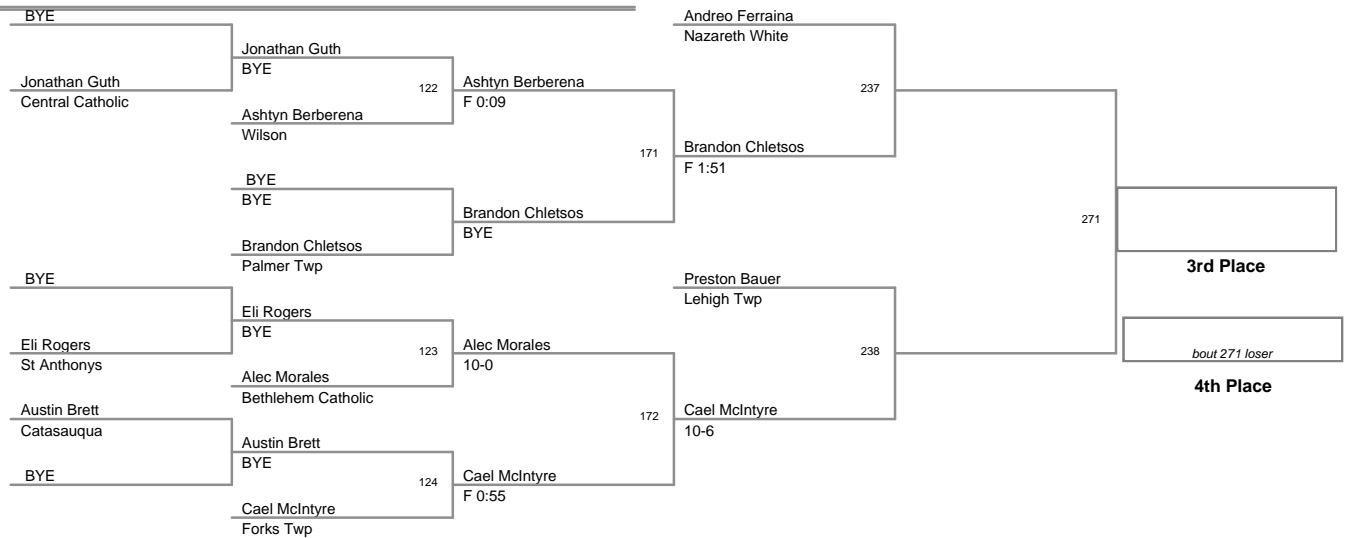

2010 VEWL VARSITY
EAST CHAMPIONSHIPS

46 Lbs

2010 VEWL VARSITY
EAST CHAMPIONSHIPS

50 Lbs

54 Lbs

58 Lbs

61 Lbs

64 Lbs

2010 VEWL VARSITY
EAST CHAMPIONSHIPS

67 Lbs

2010 VEWL VARSITY
EAST CHAMPIONSHIPS

70 Lbs

73 Lbs

2010 VEWL VARSITY
EAST CHAMPIONSHIPS

76 Lbs

80 Lbs

2010 VEWL VARSITY
EAST CHAMPIONSHIPS

85 Lbs

2010 VEWL VARSITY
EAST CHAMPIONSHIPS

90 Lbs

2010 VEWL VARSITY
EAST CHAMPIONSHIPS

95 Lbs

2010 VEWL VARSITY
EAST CHAMPIONSHIPS

105 Lbs