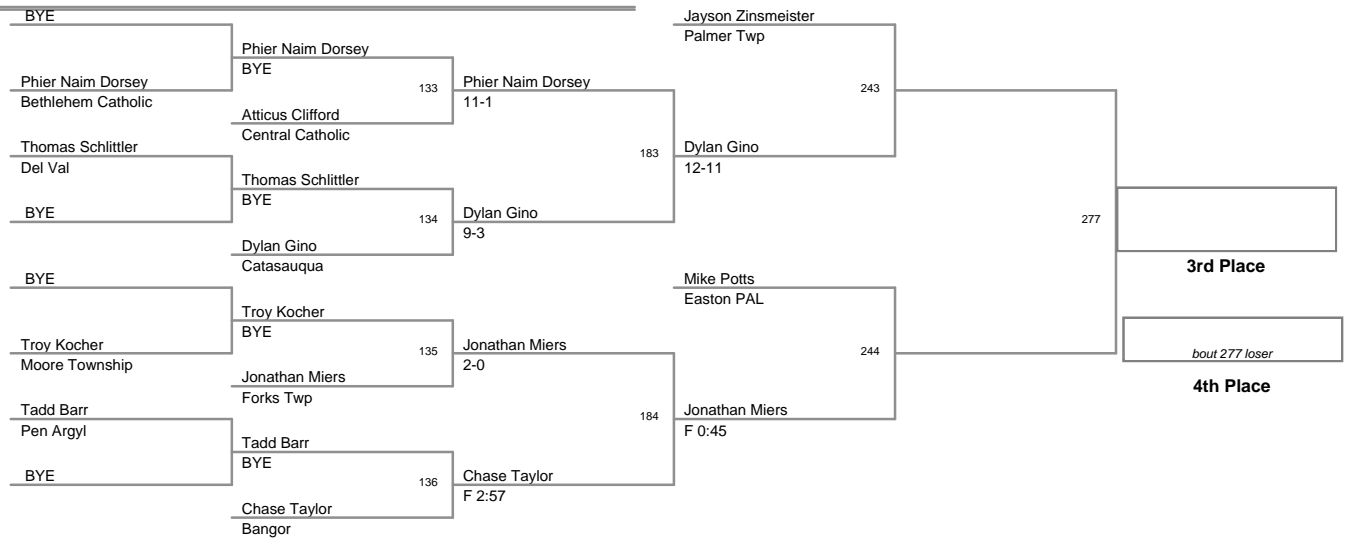

2010 VEWL VARSITY
EAST CHAMPIONSHIPS

46 Lbs

2010 VEWL VARSITY
EAST CHAMPIONSHIPS

50 Lbs

54 Lbs

58 Lbs

61 Lbs

64 Lbs

2010 VEWL VARSITY
EAST CHAMPIONSHIPS

67 Lbs

2010 VEWL VARSITY
EAST CHAMPIONSHIPS

70 Lbs

73 Lbs

2010 VEWL VARSITY
EAST CHAMPIONSHIPS

76 Lbs

80 Lbs

2010 VEWL VARSITY
EAST CHAMPIONSHIPS

85 Lbs

2010 VEWL VARSITY
EAST CHAMPIONSHIPS

90 Lbs

2010 VEWL VARSITY
EAST CHAMPIONSHIPS

95 Lbs

2010 VEWL VARSITY
EAST CHAMPIONSHIPS

105 Lbs