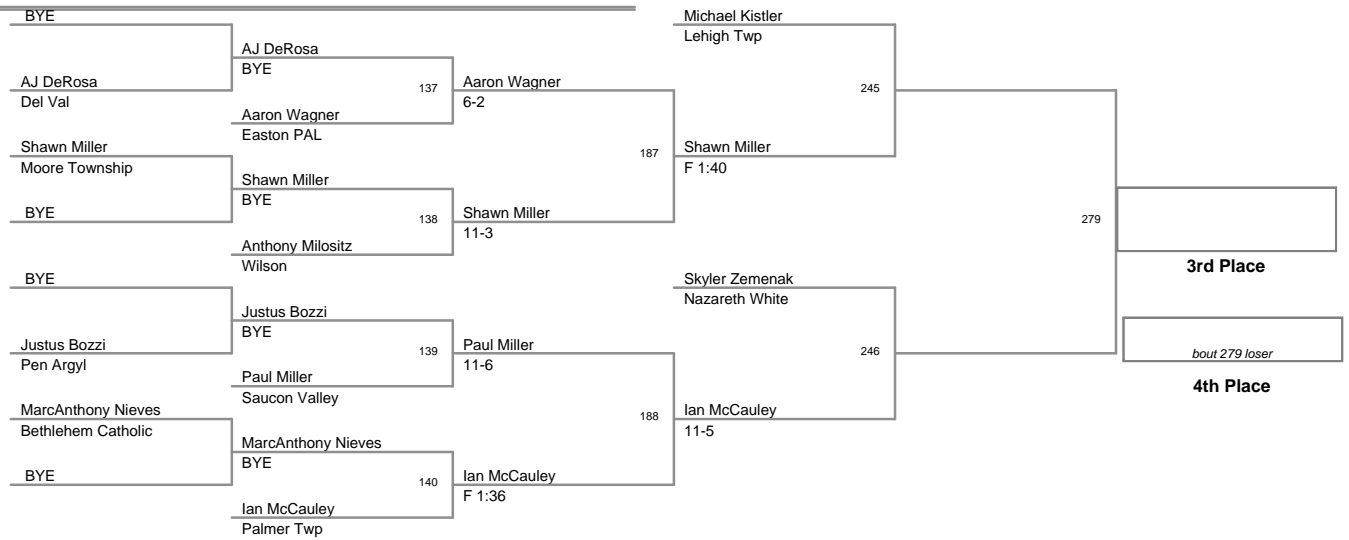

2010 VEWL VARSITY
EAST CHAMPIONSHIPS

46 Lbs

2010 VEWL VARSITY
EAST CHAMPIONSHIPS

50 Lbs

54 Lbs

58 Lbs

61 Lbs

64 Lbs

2010 VEWL VARSITY
EAST CHAMPIONSHIPS

67 Lbs

2010 VEWL VARSITY
EAST CHAMPIONSHIPS

70 Lbs

73 Lbs

2010 VEWL VARSITY
EAST CHAMPIONSHIPS

76 Lbs

80 Lbs

2010 VEWL VARSITY
EAST CHAMPIONSHIPS

85 Lbs

2010 VEWL VARSITY
EAST CHAMPIONSHIPS

90 Lbs

2010 VEWL VARSITY
EAST CHAMPIONSHIPS

95 Lbs

2010 VEWL VARSITY
EAST CHAMPIONSHIPS

105 Lbs

2010 VEWL VARSITY
EAST CHAMPIONSHIPS

120 Lbs

2010 VEWL VARSITY
EAST CHAMPIONSHIPS

160 Lbs