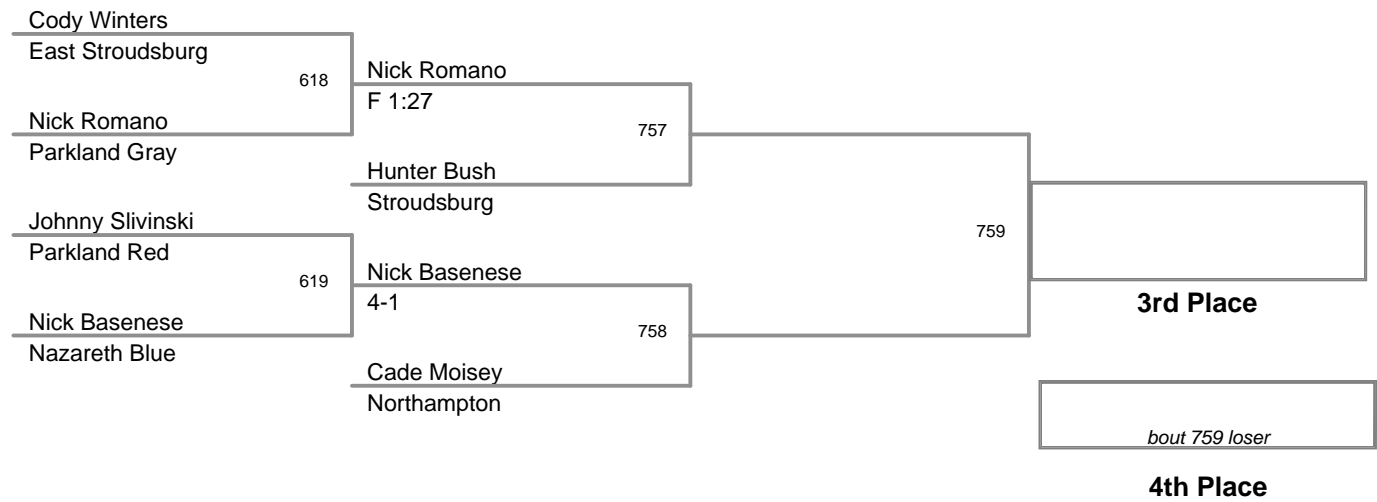

85 Lbs

90 Lbs

2010 VEWL VARSITY
WEST CHAMPIONSHIPS

95 Lbs

2010 VEWL VARSITY
WEST CHAMPIONSHIPS

105 Lbs

120 Lbs

**2010 VEWL VARSITY
WEST CHAMPIONSHIPS**