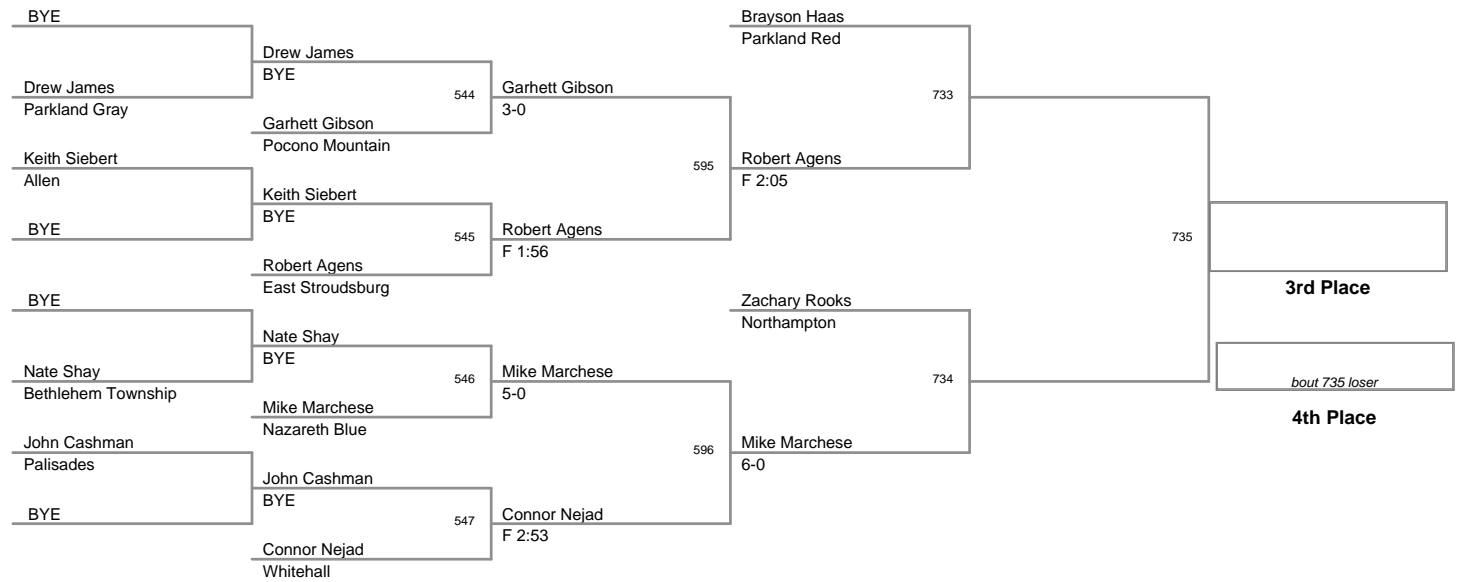

2010 VEWL VARSITY
WEST CHAMPIONSHIPS

46 Lbs

50 Lbs

54 Lbs

58 Lbs

64 Lbs

2010 VEVL VARSITY
WEST CHAMPIONSHIPS

67 Lbs

70 Lbs

2010 VEWL VARSITY
WEST CHAMPIONSHIPS

73 Lbs

2010 VEWL VARSITY
WEST CHAMPIONSHIPS

76 Lbs

2010 VEWL VARSITY
WEST CHAMPIONSHIPS

80 Lbs

2010 VEWL VARSITY
WEST CHAMPIONSHIPS

85 Lbs

90 Lbs

2010 VEWL VARSITY
WEST CHAMPIONSHIPS

95 Lbs

2010 VEWL VARSITY
WEST CHAMPIONSHIPS

105 Lbs

120 Lbs

**2010 VEWL VARSITY
WEST CHAMPIONSHIPS**