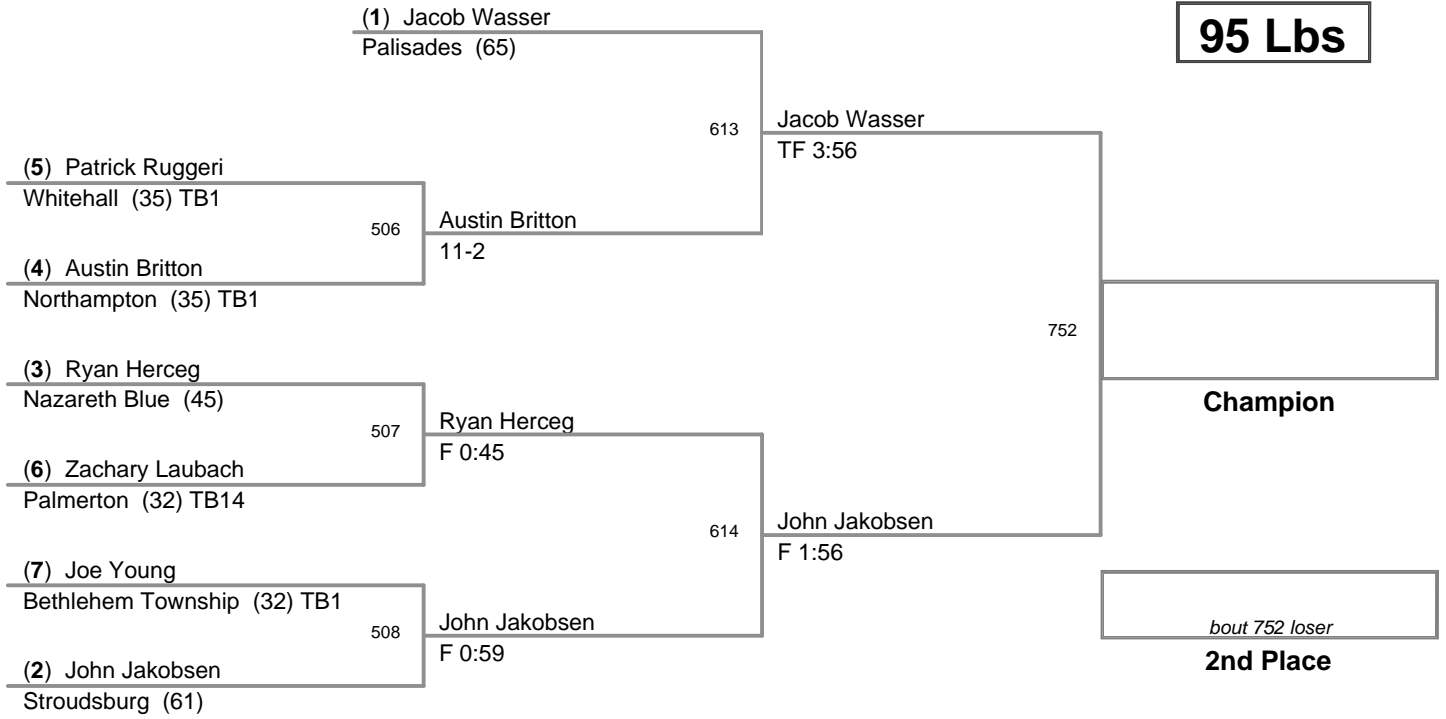

85 Lbs

90 Lbs

2010 VEWL VARSITY
WEST CHAMPIONSHIPS

95 Lbs

2010 VEWL VARSITY
WEST CHAMPIONSHIPS

105 Lbs

120 Lbs

**2010 VEWL VARSITY
WEST CHAMPIONSHIPS**