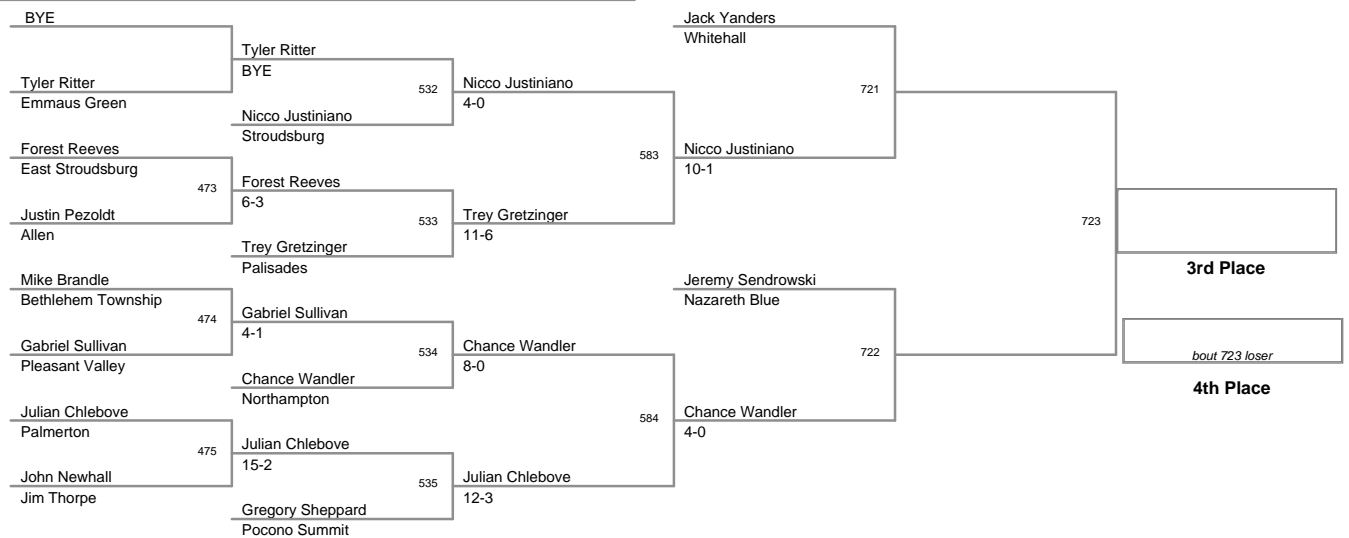

2010 VEWL VARSITY
WEST CHAMPIONSHIPS

46 Lbs

50 Lbs

54 Lbs

58 Lbs

64 Lbs

2010 VEVL VARSITY
WEST CHAMPIONSHIPS

67 Lbs

70 Lbs

2010 VEWL VARSITY
WEST CHAMPIONSHIPS

73 Lbs

2010 VEWL VARSITY
WEST CHAMPIONSHIPS

76 Lbs

2010 VEWL VARSITY
WEST CHAMPIONSHIPS

80 Lbs

2010 VEWL VARSITY
WEST CHAMPIONSHIPS

85 Lbs

90 Lbs

2010 VEWL VARSITY
WEST CHAMPIONSHIPS

95 Lbs

2010 VEWL VARSITY
WEST CHAMPIONSHIPS

105 Lbs

120 Lbs

**2010 VEWL VARSITY
WEST CHAMPIONSHIPS**