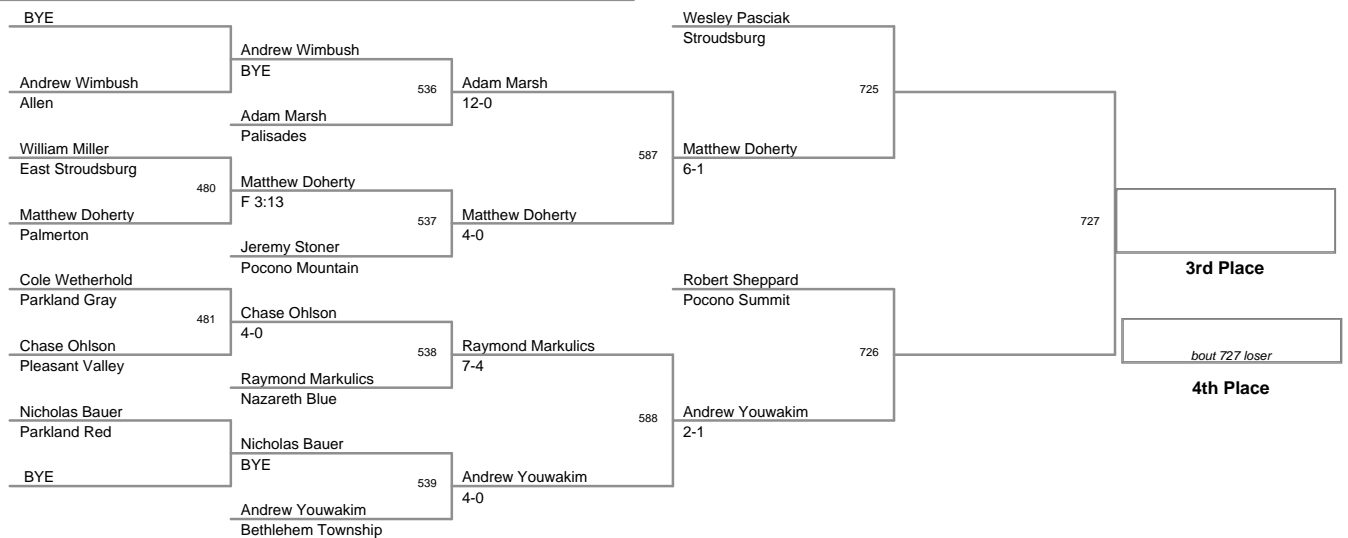

2010 VEWL VARSITY
WEST CHAMPIONSHIPS

46 Lbs

50 Lbs

54 Lbs

58 Lbs

64 Lbs

2010 VEVL VARSITY
WEST CHAMPIONSHIPS

67 Lbs

70 Lbs

2010 VEWL VARSITY
WEST CHAMPIONSHIPS

73 Lbs

2010 VEWL VARSITY
WEST CHAMPIONSHIPS

76 Lbs

2010 VEWL VARSITY
WEST CHAMPIONSHIPS

80 Lbs

2010 VEWL VARSITY
WEST CHAMPIONSHIPS

85 Lbs

90 Lbs

2010 VEWL VARSITY
WEST CHAMPIONSHIPS

95 Lbs

2010 VEWL VARSITY
WEST CHAMPIONSHIPS

105 Lbs

120 Lbs

**2010 VEWL VARSITY
WEST CHAMPIONSHIPS**