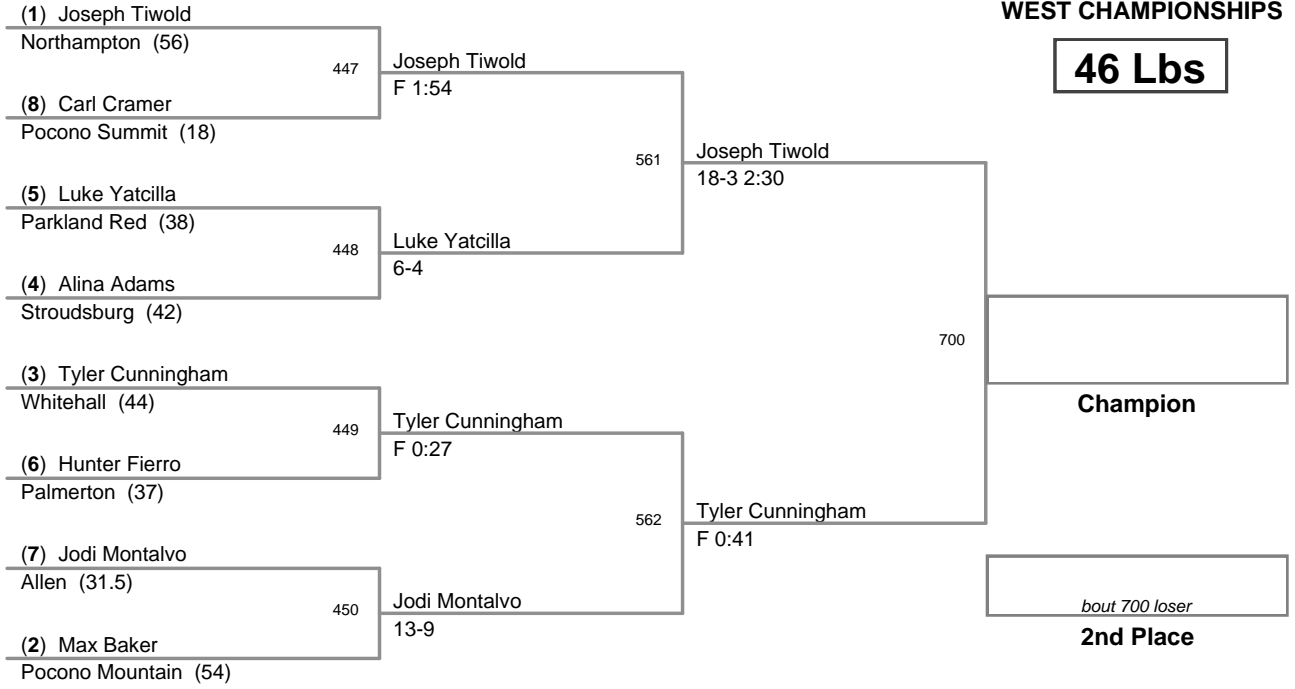

2010 VEWL VARSITY
WEST CHAMPIONSHIPS

46 Lbs

50 Lbs

54 Lbs

58 Lbs

64 Lbs

2010 VEVL VARSITY
WEST CHAMPIONSHIPS

67 Lbs

70 Lbs

2010 VEWL VARSITY
WEST CHAMPIONSHIPS

73 Lbs

2010 VEWL VARSITY
WEST CHAMPIONSHIPS

76 Lbs

2010 VEWL VARSITY
WEST CHAMPIONSHIPS

80 Lbs

2010 VEWL VARSITY
WEST CHAMPIONSHIPS

85 Lbs

90 Lbs

2010 VEWL VARSITY
WEST CHAMPIONSHIPS

95 Lbs

2010 VEWL VARSITY
WEST CHAMPIONSHIPS

105 Lbs

120 Lbs

**2010 VEWL VARSITY
WEST CHAMPIONSHIPS**