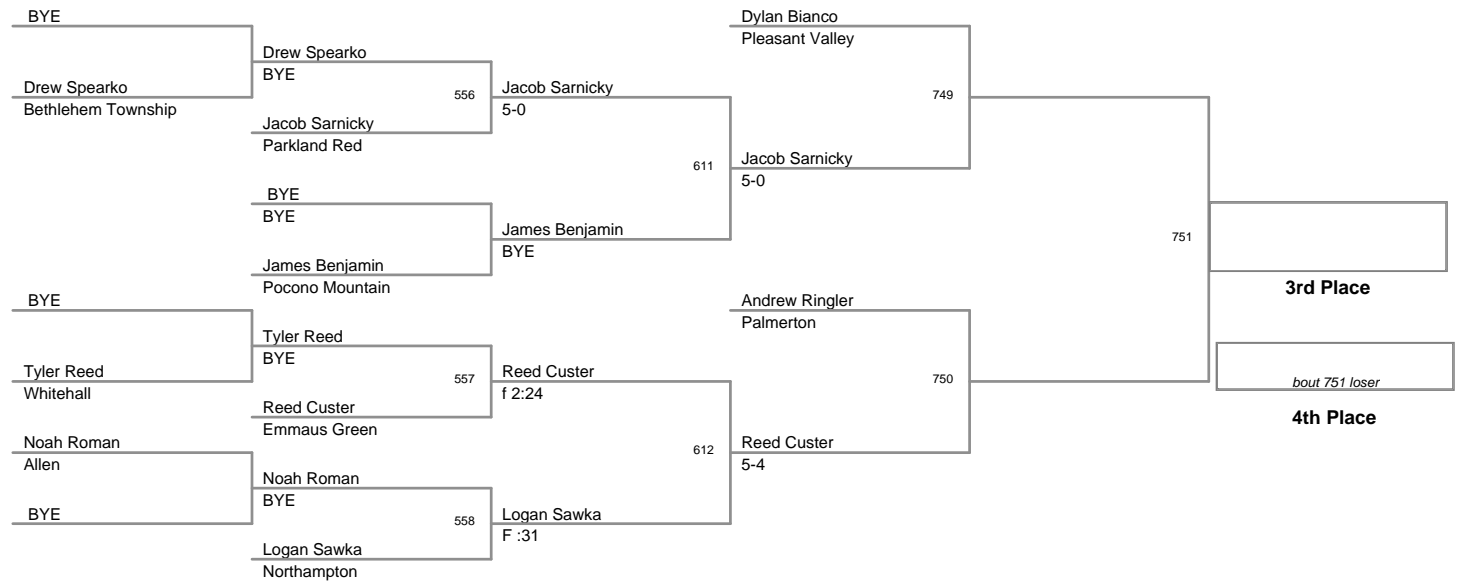

2010 VEWL VARSITY
WEST CHAMPIONSHIPS

46 Lbs

50 Lbs

54 Lbs

58 Lbs

64 Lbs

2010 VEVL VARSITY
WEST CHAMPIONSHIPS

67 Lbs

70 Lbs

2010 VEWL VARSITY
WEST CHAMPIONSHIPS

73 Lbs

2010 VEWL VARSITY
WEST CHAMPIONSHIPS

76 Lbs

2010 VEWL VARSITY
WEST CHAMPIONSHIPS

80 Lbs

2010 VEWL VARSITY
WEST CHAMPIONSHIPS

85 Lbs

90 Lbs

2010 VEWL VARSITY
WEST CHAMPIONSHIPS

95 Lbs

2010 VEWL VARSITY
WEST CHAMPIONSHIPS

105 Lbs

120 Lbs

**2010 VEWL VARSITY
WEST CHAMPIONSHIPS**