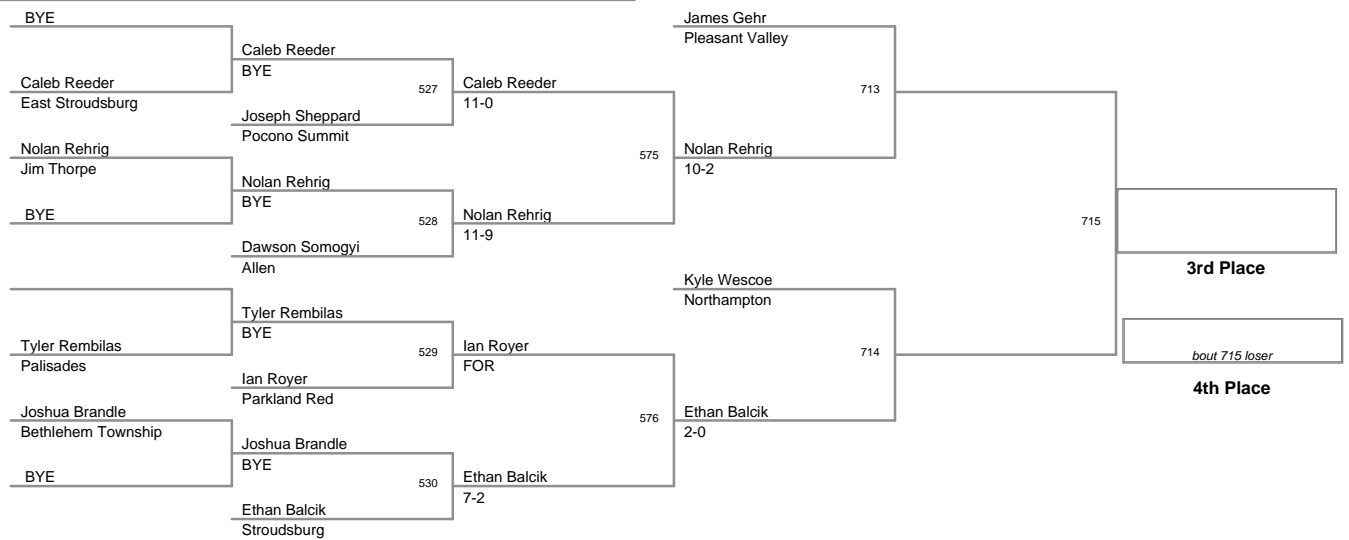

2010 VEWL VARSITY
WEST CHAMPIONSHIPS

46 Lbs

50 Lbs

54 Lbs

58 Lbs

64 Lbs

2010 VEVL VARSITY
WEST CHAMPIONSHIPS

67 Lbs

70 Lbs

2010 VEWL VARSITY
WEST CHAMPIONSHIPS

73 Lbs

2010 VEWL VARSITY
WEST CHAMPIONSHIPS

76 Lbs

2010 VEWL VARSITY
WEST CHAMPIONSHIPS

80 Lbs

2010 VEWL VARSITY
WEST CHAMPIONSHIPS

85 Lbs

90 Lbs

2010 VEWL VARSITY
WEST CHAMPIONSHIPS

95 Lbs

2010 VEWL VARSITY
WEST CHAMPIONSHIPS

105 Lbs

120 Lbs

**2010 VEWL VARSITY
WEST CHAMPIONSHIPS**