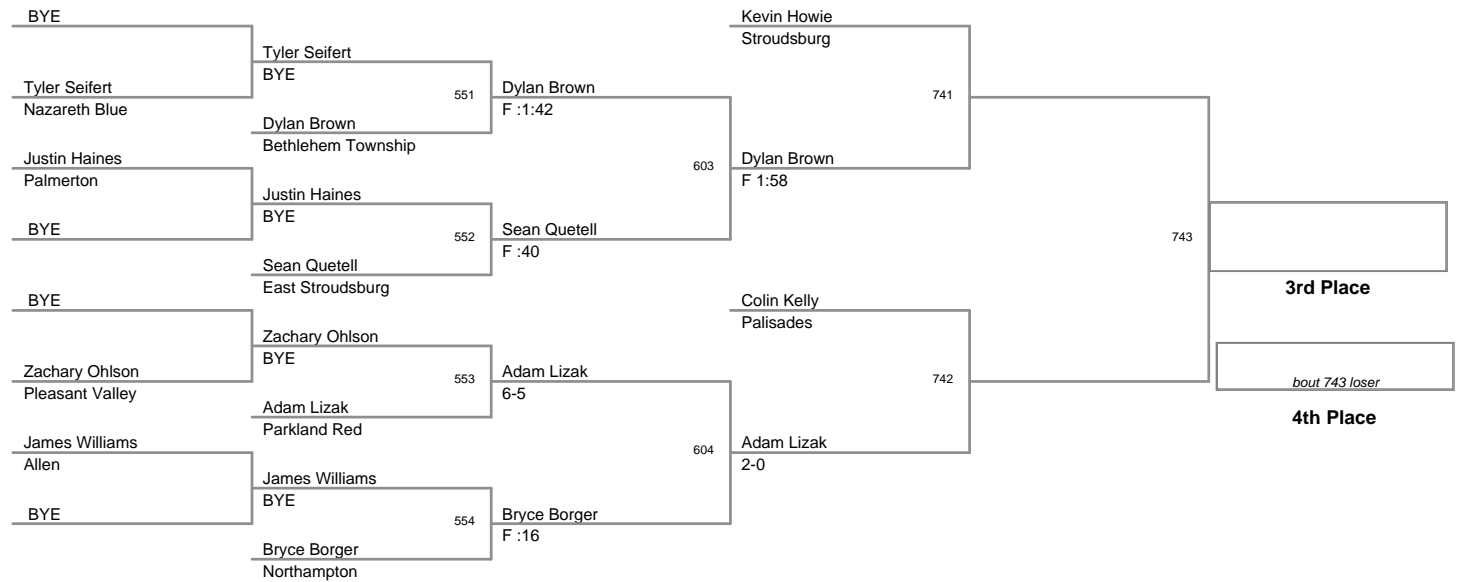

2010 VEWL VARSITY
WEST CHAMPIONSHIPS

46 Lbs

50 Lbs

54 Lbs

58 Lbs

64 Lbs

2010 VEVL VARSITY
WEST CHAMPIONSHIPS

67 Lbs

70 Lbs

2010 VEWL VARSITY
WEST CHAMPIONSHIPS

73 Lbs

2010 VEWL VARSITY
WEST CHAMPIONSHIPS

76 Lbs

2010 VEWL VARSITY
WEST CHAMPIONSHIPS

80 Lbs

2010 VEWL VARSITY
WEST CHAMPIONSHIPS

85 Lbs

90 Lbs

2010 VEWL VARSITY
WEST CHAMPIONSHIPS

95 Lbs

2010 VEWL VARSITY
WEST CHAMPIONSHIPS

105 Lbs

120 Lbs

**2010 VEWL VARSITY
WEST CHAMPIONSHIPS**