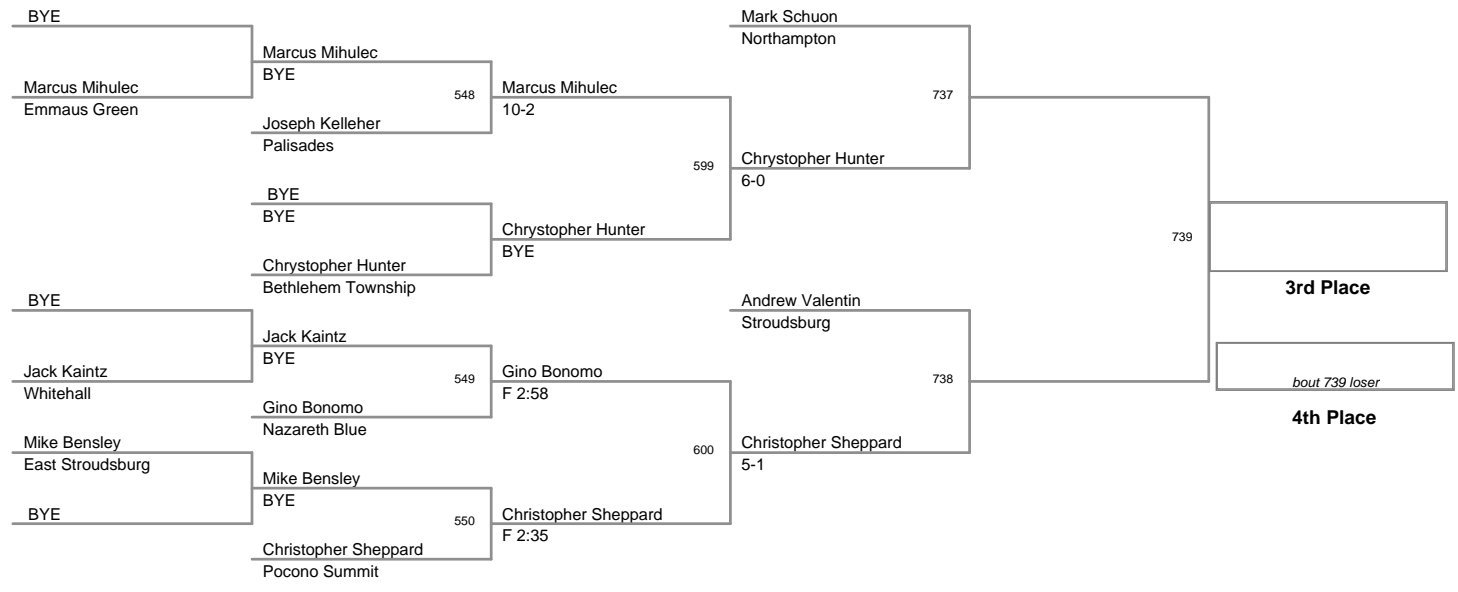

70 Lbs

2010 VEWL VARSITY
WEST CHAMPIONSHIPS

73 Lbs

2010 VEWL VARSITY
WEST CHAMPIONSHIPS

76 Lbs

2010 VEWL VARSITY
WEST CHAMPIONSHIPS

80 Lbs

2010 VEWL VARSITY
WEST CHAMPIONSHIPS

85 Lbs

90 Lbs

2010 VEWL VARSITY
WEST CHAMPIONSHIPS

95 Lbs

2010 VEWL VARSITY
WEST CHAMPIONSHIPS

105 Lbs

120 Lbs

**2010 VEWL VARSITY
WEST CHAMPIONSHIPS**