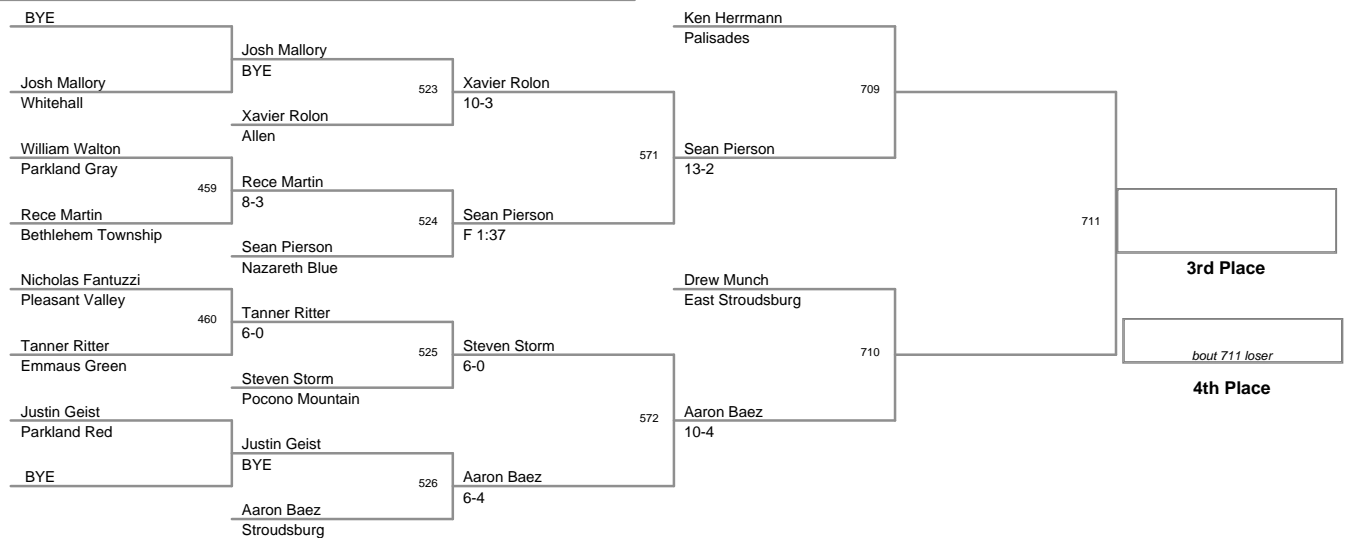

2010 VEWL VARSITY
WEST CHAMPIONSHIPS

46 Lbs

50 Lbs

54 Lbs

58 Lbs

64 Lbs

2010 VEVL VARSITY
WEST CHAMPIONSHIPS

67 Lbs

70 Lbs

2010 VEWL VARSITY
WEST CHAMPIONSHIPS

73 Lbs

2010 VEWL VARSITY
WEST CHAMPIONSHIPS

76 Lbs

2010 VEWL VARSITY
WEST CHAMPIONSHIPS

80 Lbs

2010 VEWL VARSITY
WEST CHAMPIONSHIPS

85 Lbs

90 Lbs

2010 VEWL VARSITY
WEST CHAMPIONSHIPS

95 Lbs

2010 VEWL VARSITY
WEST CHAMPIONSHIPS

105 Lbs

120 Lbs

**2010 VEWL VARSITY
WEST CHAMPIONSHIPS**