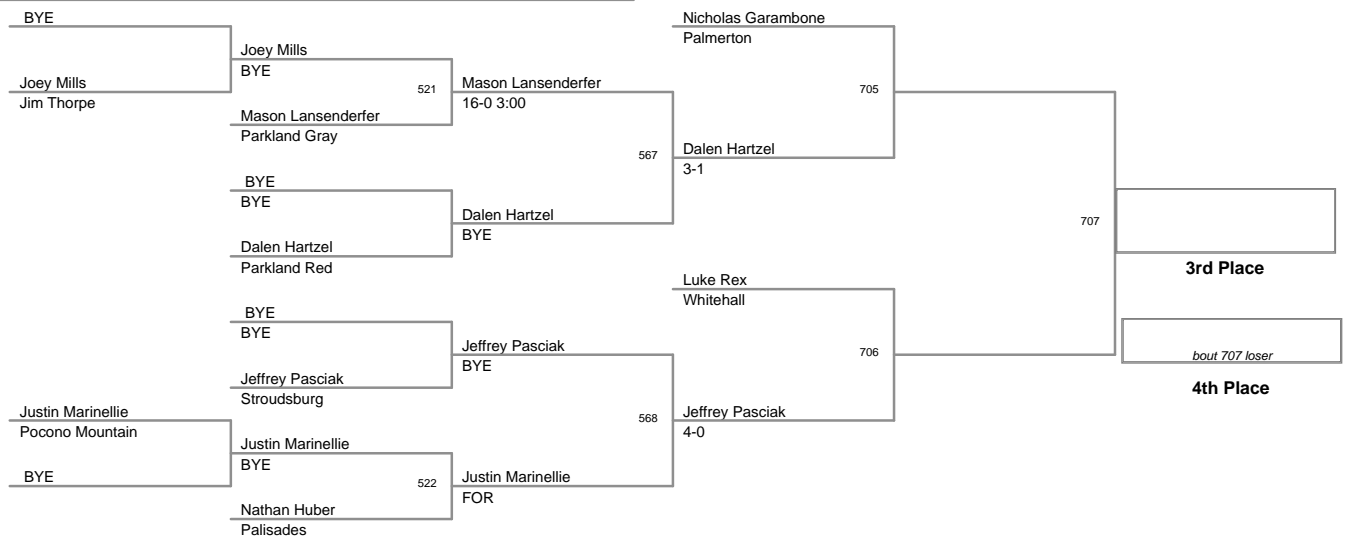

2010 VEWL VARSITY
WEST CHAMPIONSHIPS

46 Lbs

50 Lbs

54 Lbs

58 Lbs

64 Lbs

2010 VEVL VARSITY
WEST CHAMPIONSHIPS

67 Lbs

70 Lbs

2010 VEWL VARSITY
WEST CHAMPIONSHIPS

73 Lbs

2010 VEWL VARSITY
WEST CHAMPIONSHIPS

76 Lbs

2010 VEWL VARSITY
WEST CHAMPIONSHIPS

80 Lbs

2010 VEWL VARSITY
WEST CHAMPIONSHIPS

85 Lbs

90 Lbs

2010 VEWL VARSITY
WEST CHAMPIONSHIPS

95 Lbs

2010 VEWL VARSITY
WEST CHAMPIONSHIPS

105 Lbs

120 Lbs

**2010 VEWL VARSITY
WEST CHAMPIONSHIPS**