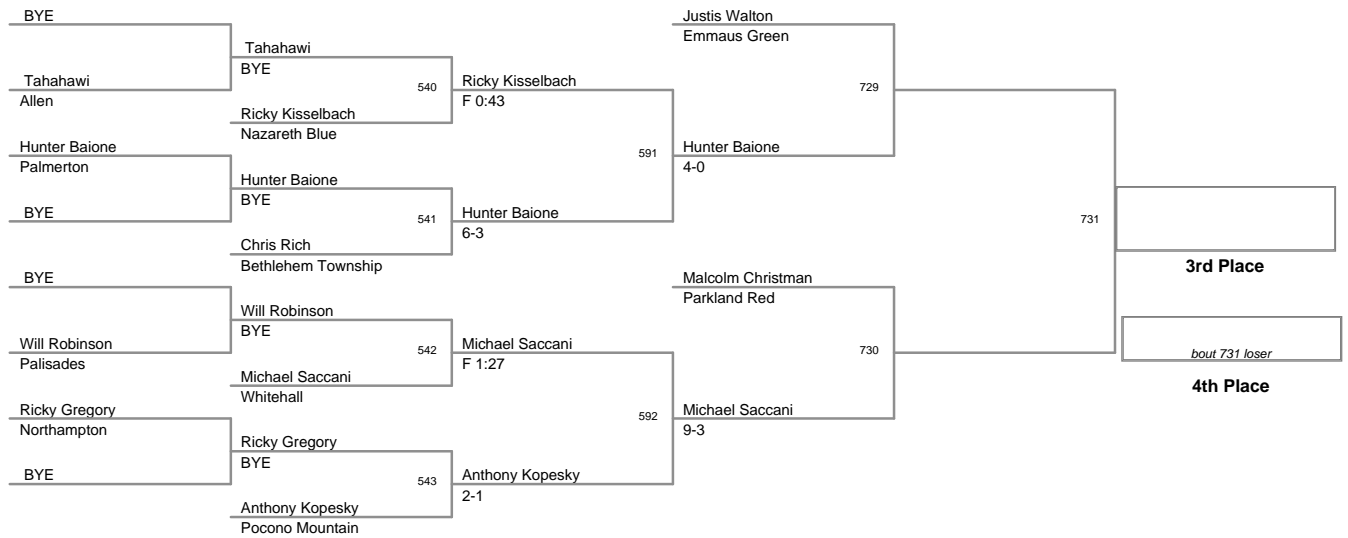

2010 VEWL VARSITY
WEST CHAMPIONSHIPS

46 Lbs

50 Lbs

54 Lbs

58 Lbs

64 Lbs

2010 VEVL VARSITY
WEST CHAMPIONSHIPS

67 Lbs

70 Lbs

2010 VEWL VARSITY
WEST CHAMPIONSHIPS

73 Lbs

2010 VEWL VARSITY
WEST CHAMPIONSHIPS

76 Lbs

2010 VEWL VARSITY
WEST CHAMPIONSHIPS

80 Lbs

2010 VEWL VARSITY
WEST CHAMPIONSHIPS

85 Lbs

90 Lbs

2010 VEWL VARSITY
WEST CHAMPIONSHIPS

95 Lbs

2010 VEWL VARSITY
WEST CHAMPIONSHIPS

105 Lbs

120 Lbs

**2010 VEWL VARSITY
WEST CHAMPIONSHIPS**