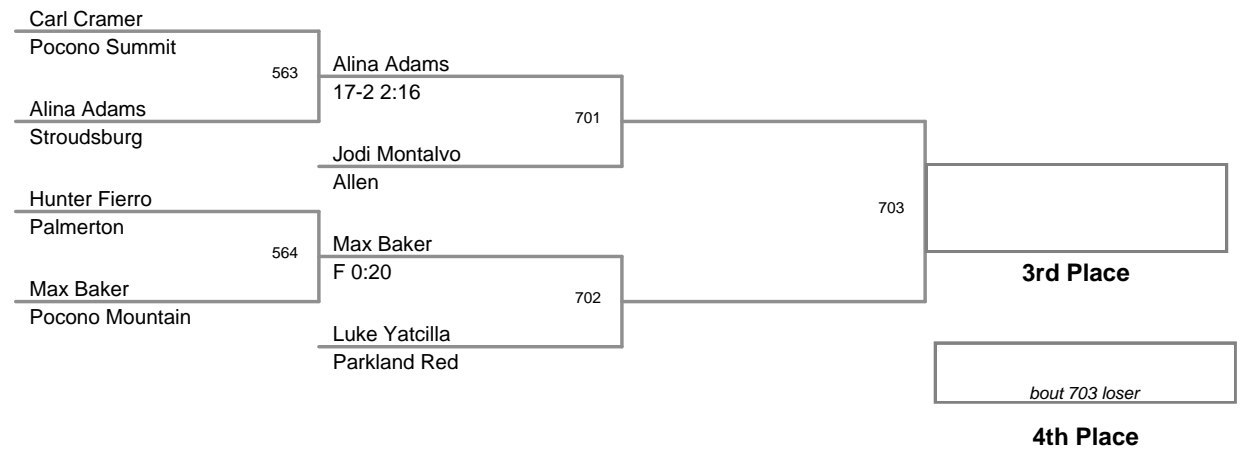

2010 VEWL VARSITY
WEST CHAMPIONSHIPS

46 Lbs

50 Lbs

54 Lbs

58 Lbs

64 Lbs

2010 VEVL VARSITY
WEST CHAMPIONSHIPS

67 Lbs

70 Lbs

2010 VEWL VARSITY
WEST CHAMPIONSHIPS

73 Lbs

2010 VEWL VARSITY
WEST CHAMPIONSHIPS

76 Lbs

2010 VEWL VARSITY
WEST CHAMPIONSHIPS

80 Lbs

2010 VEWL VARSITY
WEST CHAMPIONSHIPS

85 Lbs

90 Lbs

2010 VEWL VARSITY
WEST CHAMPIONSHIPS

95 Lbs

2010 VEWL VARSITY
WEST CHAMPIONSHIPS

105 Lbs

120 Lbs

**2010 VEWL VARSITY
WEST CHAMPIONSHIPS**