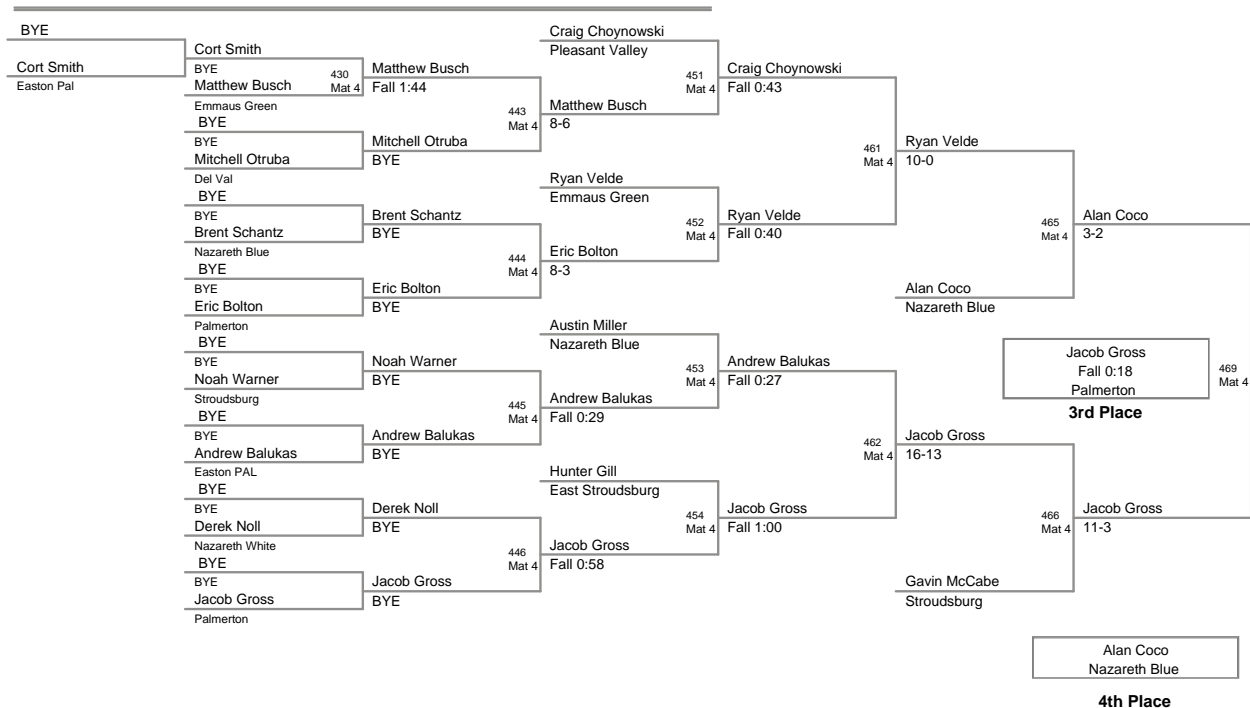

90 Lbs

95 Lbs

2011 VEWL JV
East (on Mat 4)

105 Lbs

2011 VEWL JV
East (on Mat 6)

120 Lbs

**2011 VEWL JV
East (on Mat 2)**

160 Lbs