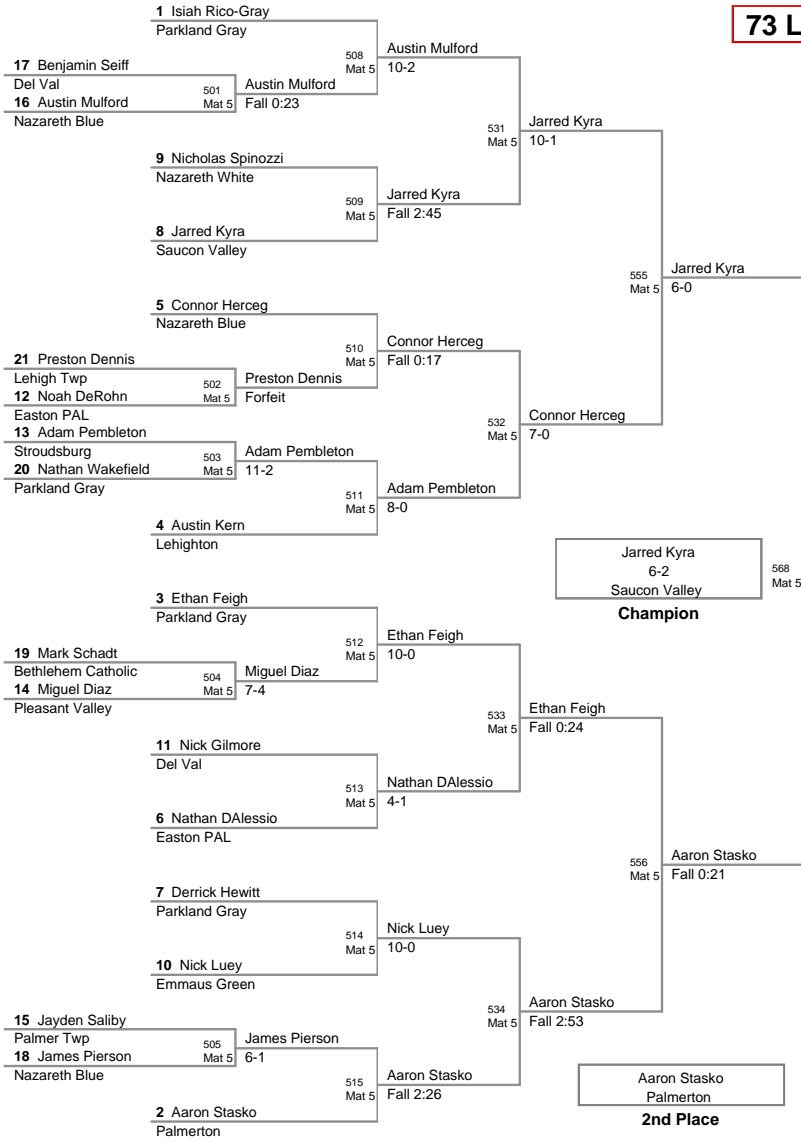

2011 VEWL JV
East (on Mat 1)

46 Lbs

2011 VEWL JV
East (on Mat 1)

50 Lbs

2011 VEWL JV
East (on Mat 1)

54 Lbs

58 Lbs

2011 VEWL JV
East (on Mat 2)

61 Lbs

64 Lbs

2011 VEWL JV
East (on Mat 3)

67 Lbs

4th Place

2011 VEWL JV
East (on Mat 4)

70 Lbs

2011 VEWL JV
East (on Mat 5)

73 Lbs

2011 VEWL JV
East (on Mat 5)

76 Lbs

**2011 VEWL JV
East (on Mat 6)**

80 Lbs

2011 VEWL JV
East (on Mat 6)

85 Lbs

2011 VEWL JV
East