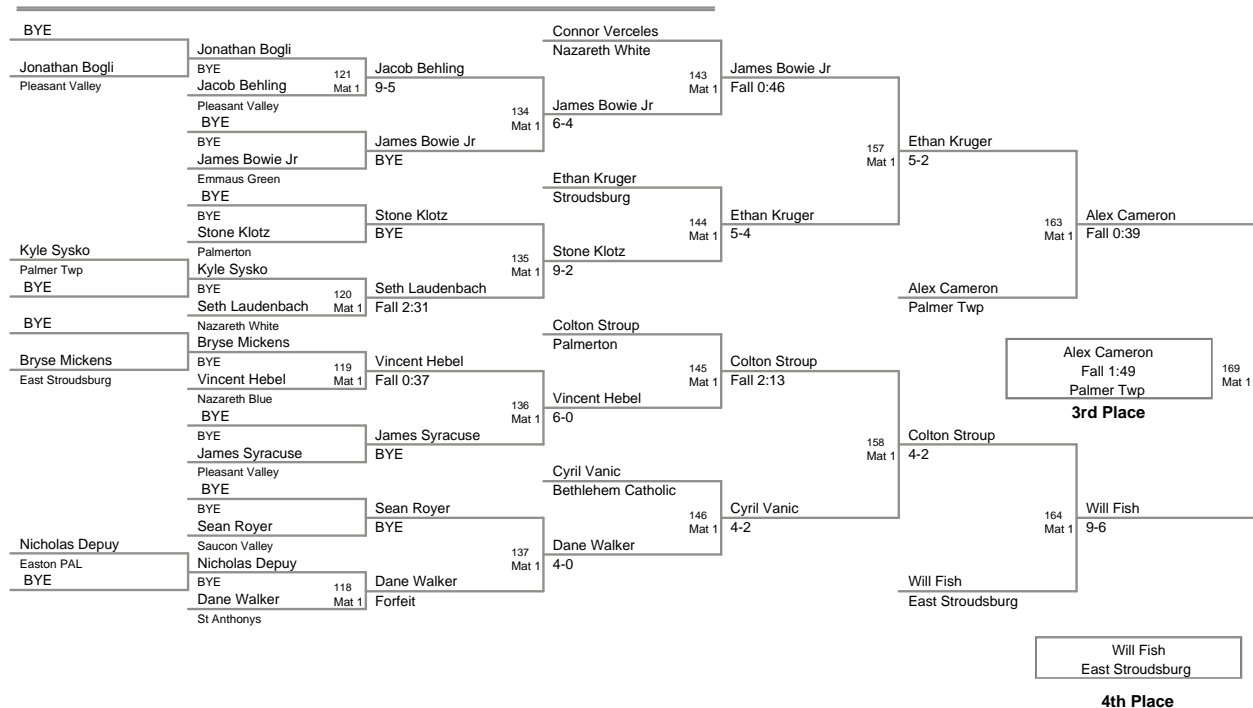

2011 VEWL JV
East (on Mat 1)

46 Lbs

2011 VEWL JV
East (on Mat 1)

50 Lbs

2011 VEWL JV
East (on Mat 1)

54 Lbs

58 Lbs

2011 VEWL JV
East (on Mat 2)

61 Lbs

64 Lbs

2011 VEWL JV
East (on Mat 3)

67 Lbs

4th Place

2011 VEWL JV
East (on Mat 4)

70 Lbs

2011 VEWL JV
East (on Mat 5)