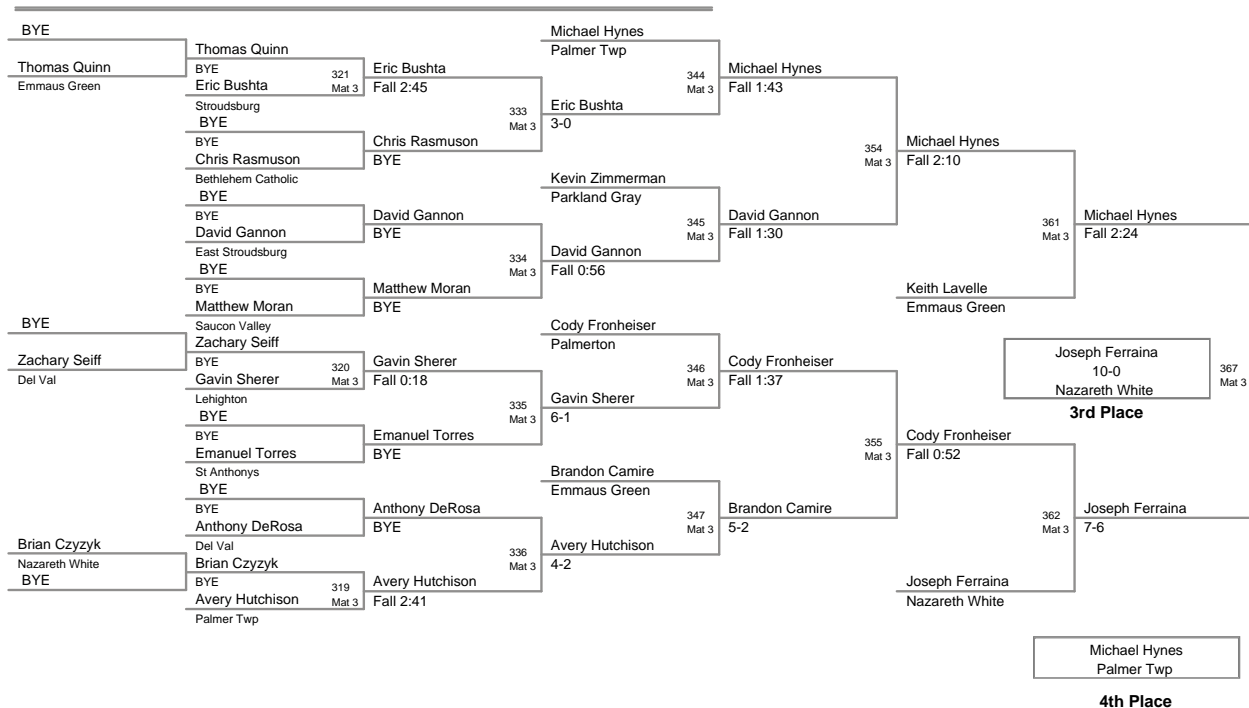

61 Lbs

64 Lbs

2011 VEWL JV
East (on Mat 3)

67 Lbs

4th Place

2011 VEWL JV
East (on Mat 4)

70 Lbs

2011 VEWL JV
East (on Mat 5)