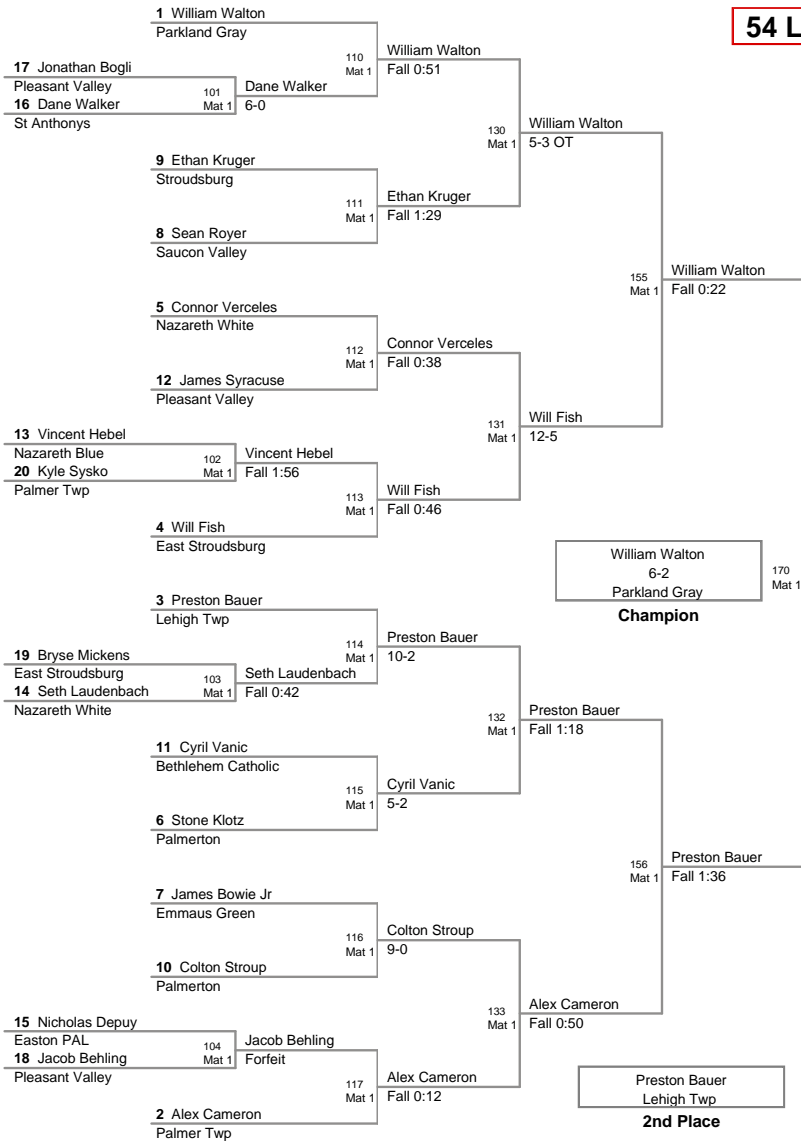

2011 VEWL JV
East (on Mat 1)

46 Lbs

2011 VEWL JV
East (on Mat 1)

50 Lbs

2011 VEWL JV
East (on Mat 1)

54 Lbs

58 Lbs

2011 VEWL JV
East (on Mat 2)

61 Lbs

64 Lbs

2011 VEWL JV
East (on Mat 3)

67 Lbs

4th Place

2011 VEWL JV
East (on Mat 4)

70 Lbs

2011 VEWL JV
East (on Mat 5)