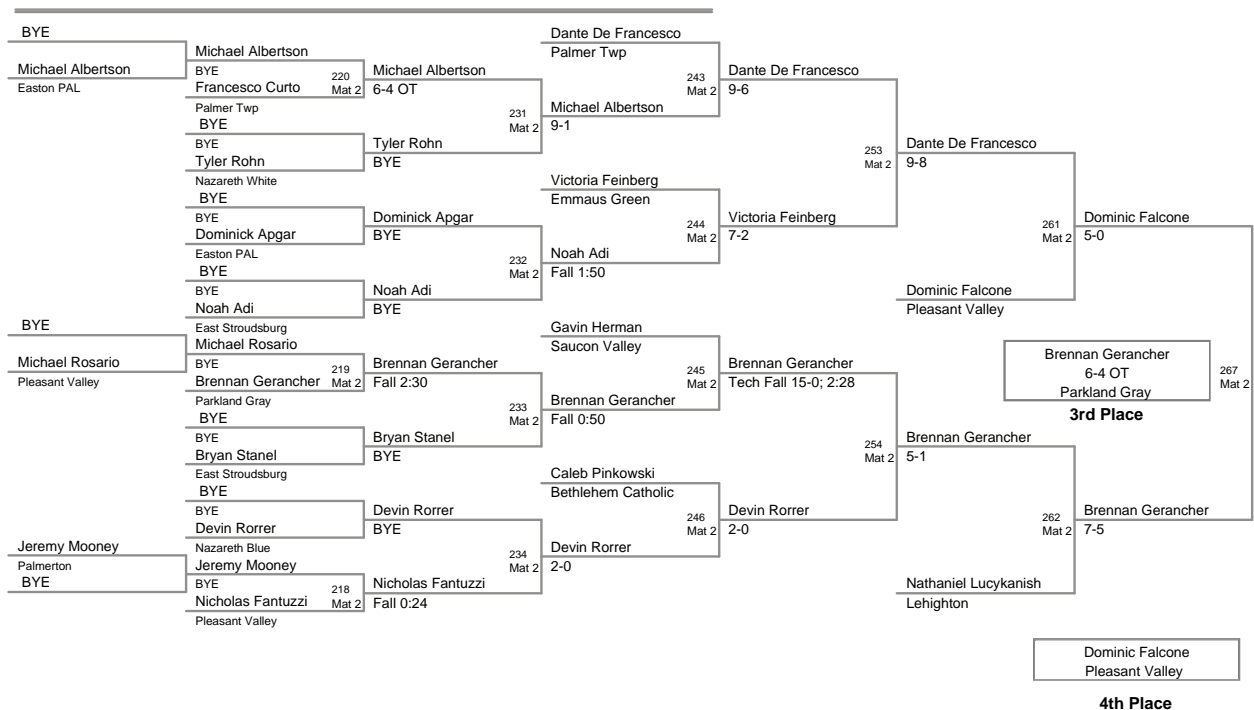

2011 VEWL JV
East (on Mat 1)

46 Lbs

2011 VEWL JV
East (on Mat 1)

50 Lbs

2011 VEWL JV
East (on Mat 1)

54 Lbs

58 Lbs

2011 VEWL JV
East (on Mat 2)

61 Lbs

64 Lbs

2011 VEWL JV
East (on Mat 3)

67 Lbs

4th Place

2011 VEWL JV
East (on Mat 4)

70 Lbs

2011 VEWL JV
East (on Mat 5)