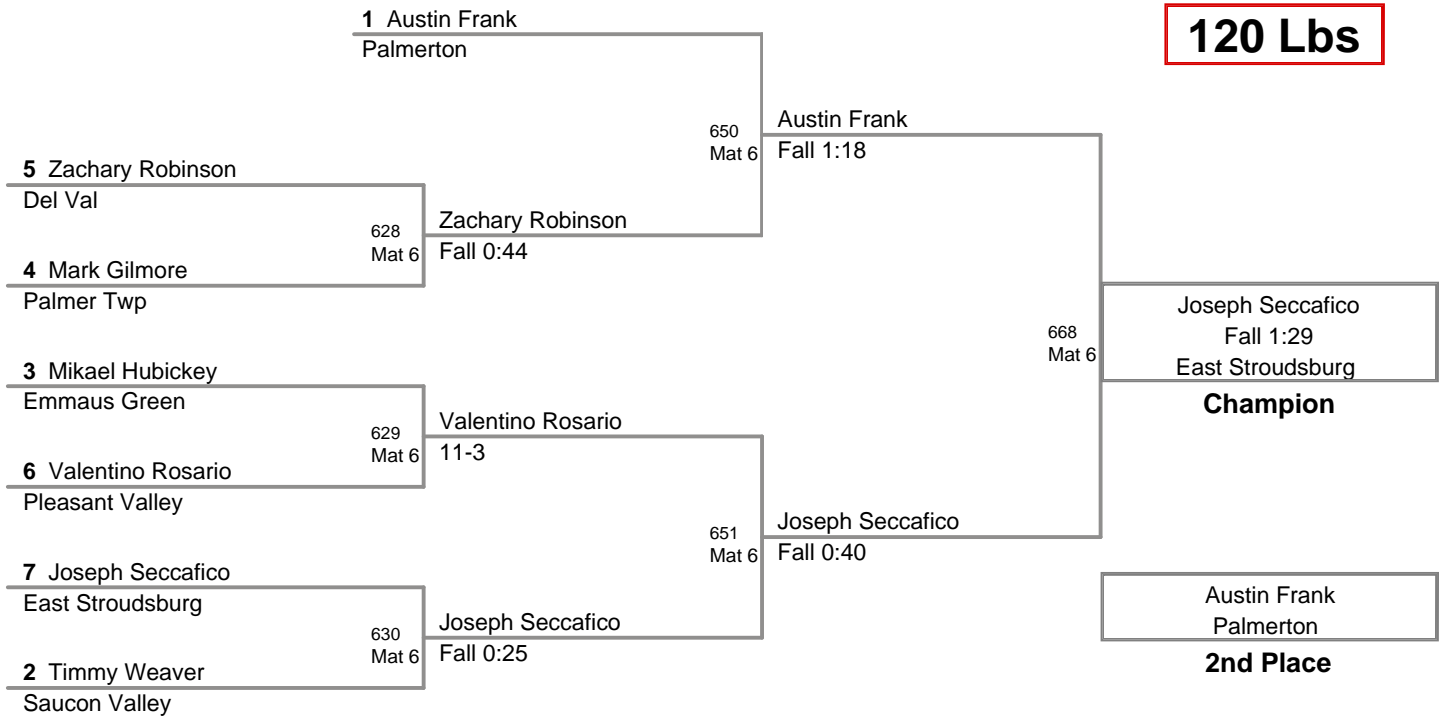

90 Lbs

95 Lbs

2011 VEWL JV
East (on Mat 4)

105 Lbs

2011 VEWL JV
East (on Mat 6)

120 Lbs

**2011 VEWL JV
East (on Mat 2)**

160 Lbs