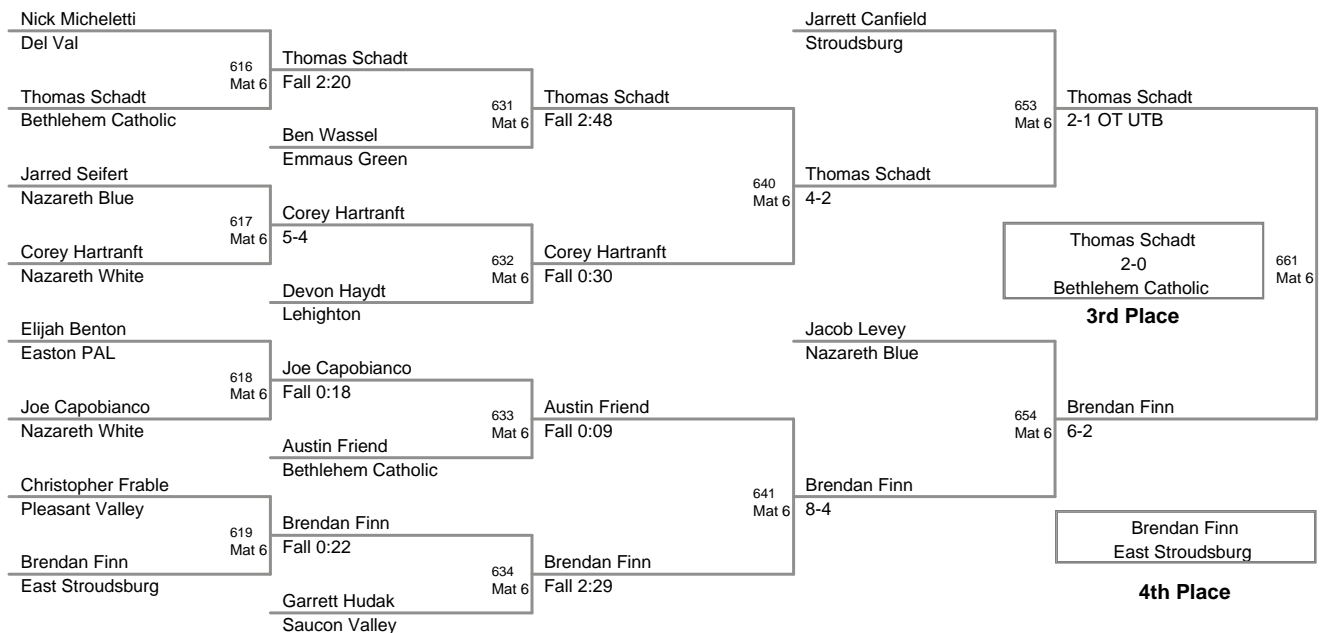

73 Lbs

2011 VEWL JV
East (on Mat 5)

76 Lbs

**2011 VEWL JV
East (on Mat 6)**

80 Lbs

2011 VEWL JV
East (on Mat 6)

85 Lbs

2011 VEWL JV
East