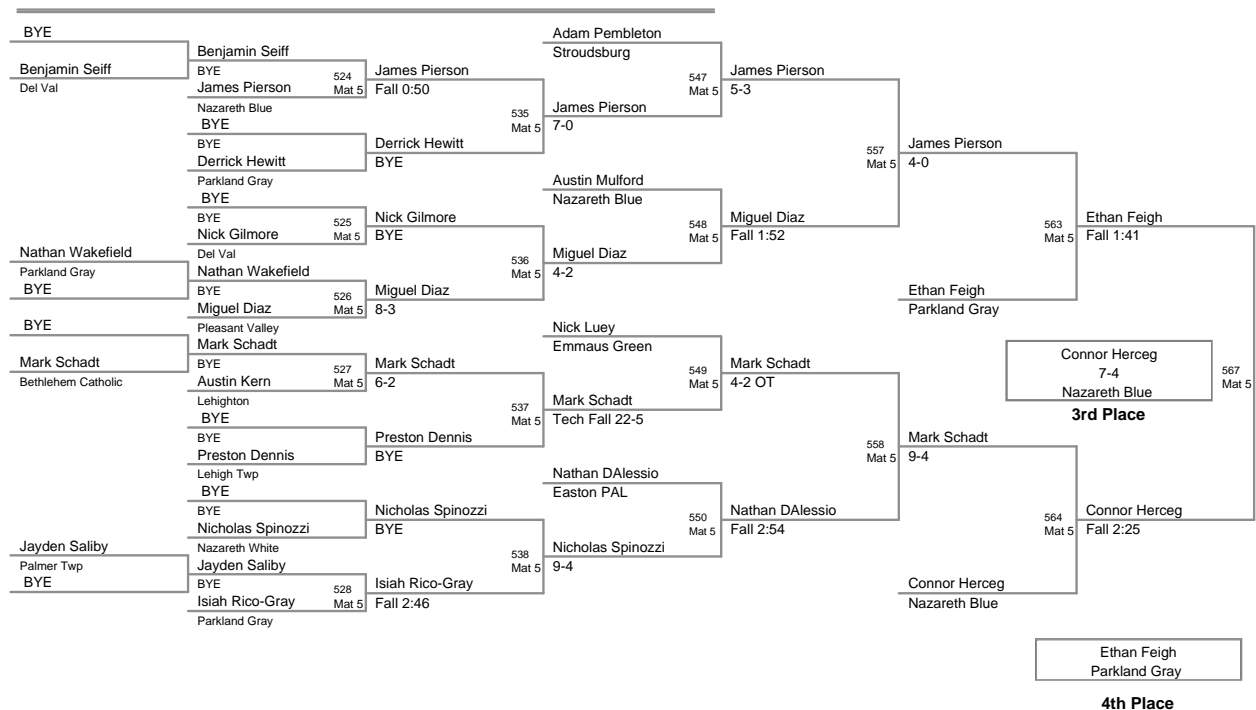

2011 VEWL JV
East (on Mat 5)

73 Lbs