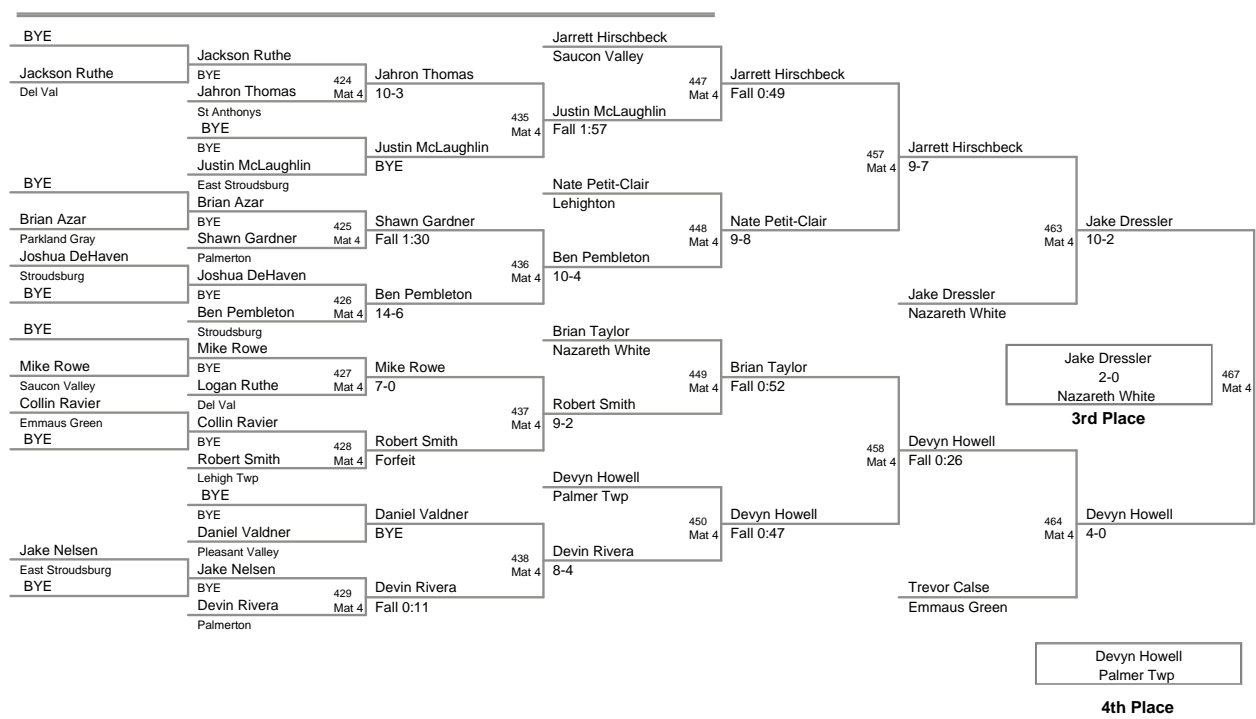

61 Lbs

64 Lbs

2011 VEWL JV
East (on Mat 3)

67 Lbs

4th Place

2011 VEWL JV
East (on Mat 4)

70 Lbs

2011 VEWL JV
East (on Mat 5)