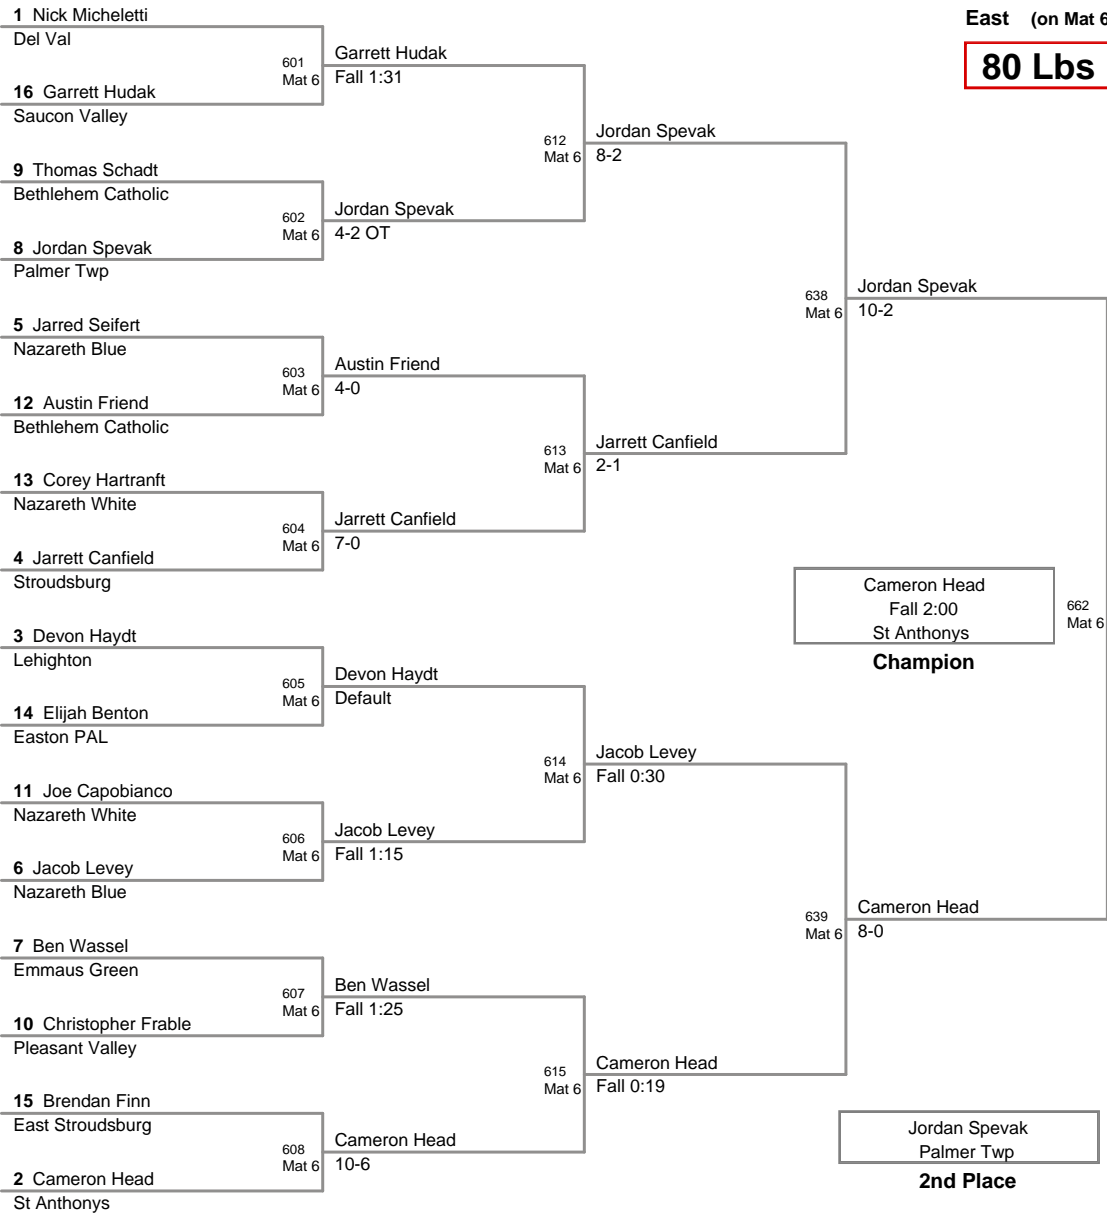

2011 VEWL JV
East (on Mat 1)

46 Lbs

2011 VEWL JV
East (on Mat 1)

50 Lbs

2011 VEWL JV
East (on Mat 1)

54 Lbs

58 Lbs

2011 VEWL JV
East (on Mat 2)

61 Lbs

64 Lbs

2011 VEWL JV
East (on Mat 3)

67 Lbs

4th Place

2011 VEWL JV
East (on Mat 4)

70 Lbs

2011 VEWL JV
East (on Mat 5)

73 Lbs

2011 VEWL JV
East (on Mat 5)

76 Lbs

**2011 VEWL JV
East (on Mat 6)**

80 Lbs

2011 VEWL JV
East (on Mat 6)

85 Lbs

2011 VEWL JV
East

90 Lbs

95 Lbs

2011 VEWL JV
East (on Mat 4)

105 Lbs

2011 VEWL JV
East (on Mat 6)

120 Lbs

**2011 VEWL JV
East (on Mat 2)**

160 Lbs