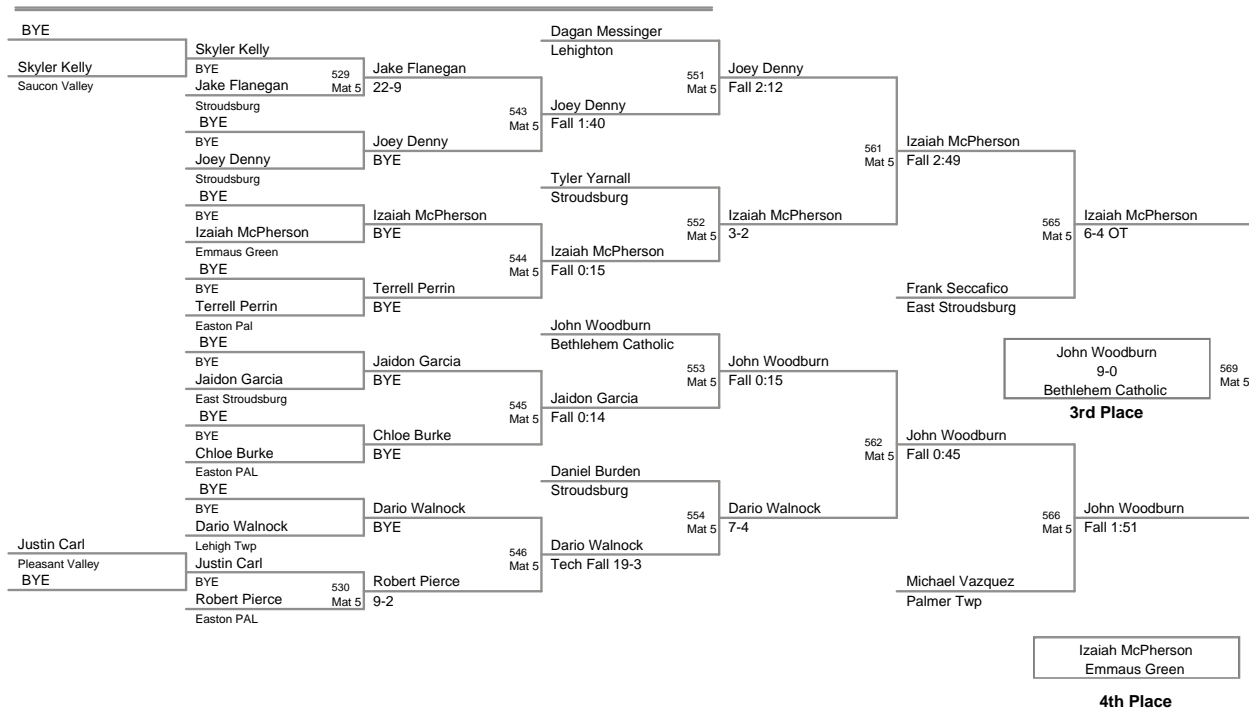

2011 VEWL JV
East (on Mat 5)

76 Lbs