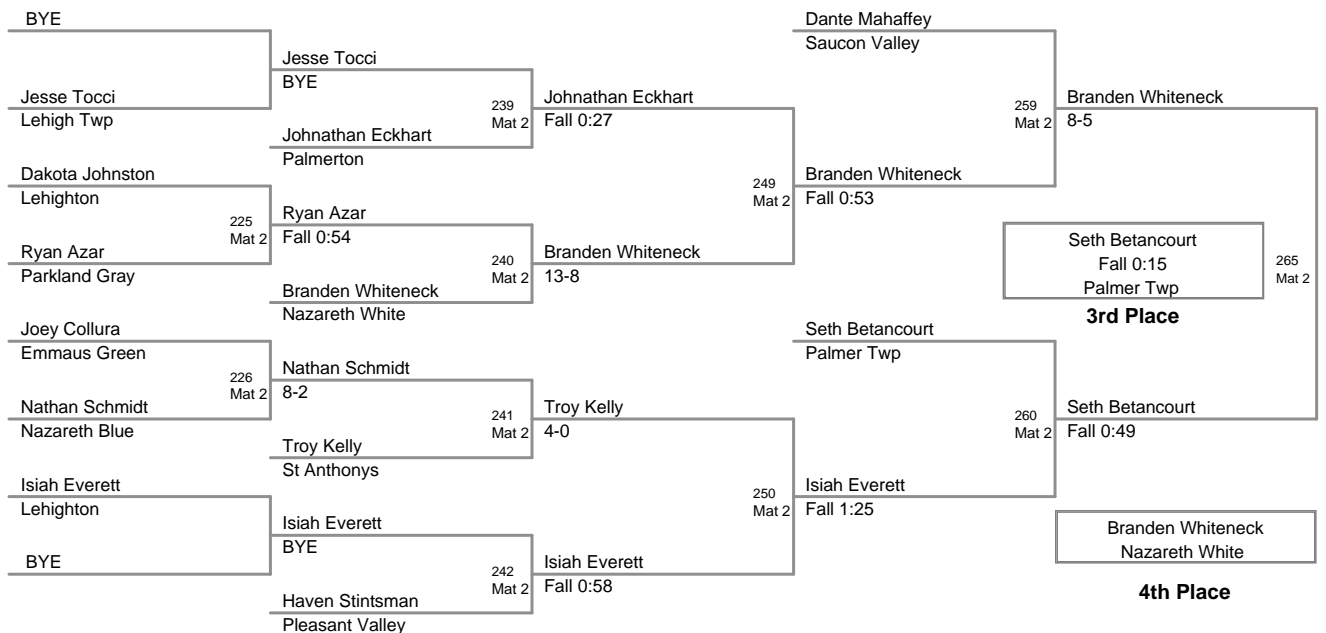

2011 VEWL JV
East (on Mat 1)

46 Lbs

2011 VEWL JV
East (on Mat 1)

50 Lbs

2011 VEWL JV
East (on Mat 1)

54 Lbs

58 Lbs

2011 VEWL JV
East (on Mat 2)

61 Lbs

64 Lbs

2011 VEWL JV
East (on Mat 3)

67 Lbs

4th Place

2011 VEWL JV
East (on Mat 4)

70 Lbs

2011 VEWL JV
East (on Mat 5)