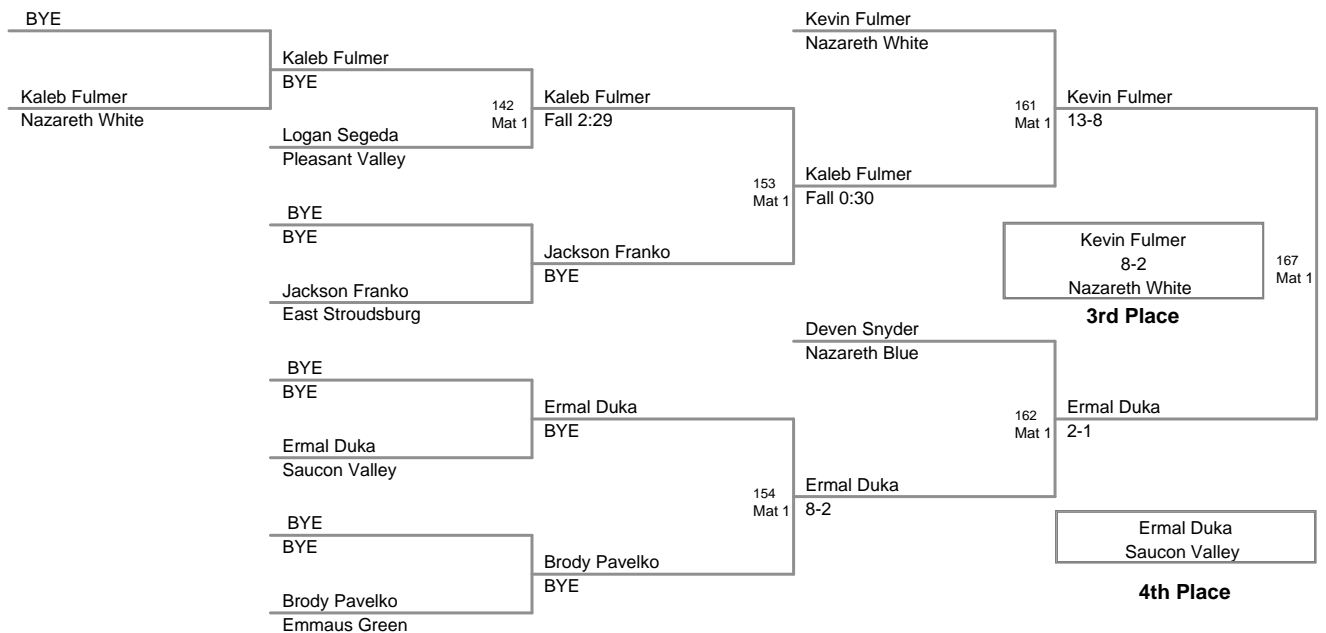

2011 VEWL JV
East (on Mat 1)

46 Lbs

2011 VEWL JV
East (on Mat 1)

50 Lbs

2011 VEWL JV
East (on Mat 1)

54 Lbs

58 Lbs

2011 VEWL JV
East (on Mat 2)

61 Lbs

64 Lbs

2011 VEWL JV
East (on Mat 3)

67 Lbs

4th Place

2011 VEWL JV
East (on Mat 4)

70 Lbs

2011 VEWL JV
East (on Mat 5)