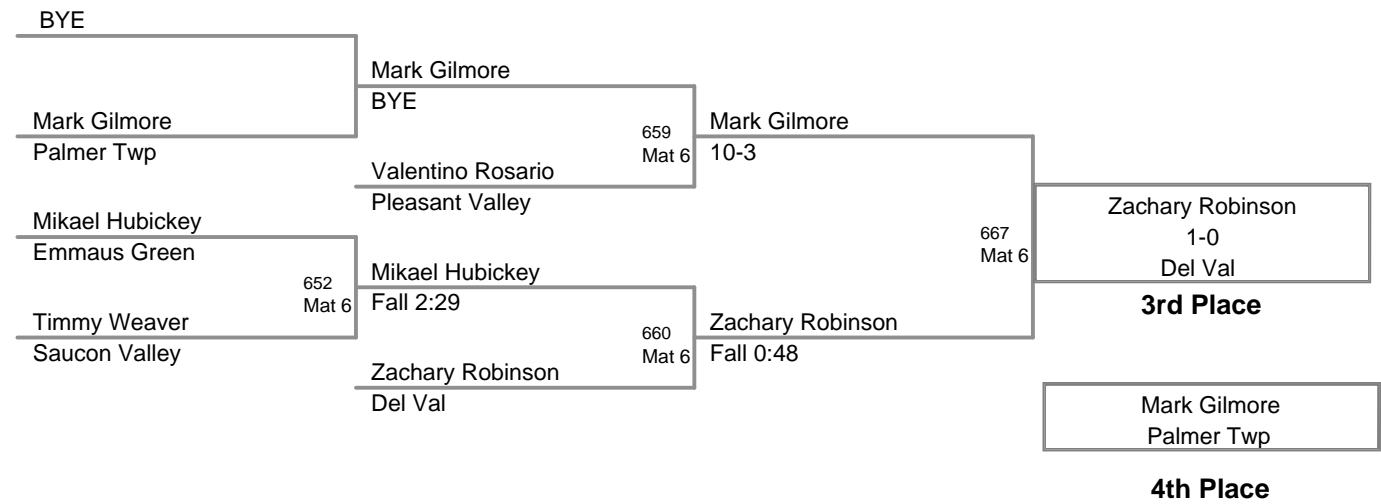

90 Lbs

95 Lbs

2011 VEWL JV
East (on Mat 4)

105 Lbs

2011 VEWL JV
East (on Mat 6)

120 Lbs

**2011 VEWL JV
East (on Mat 2)**

160 Lbs