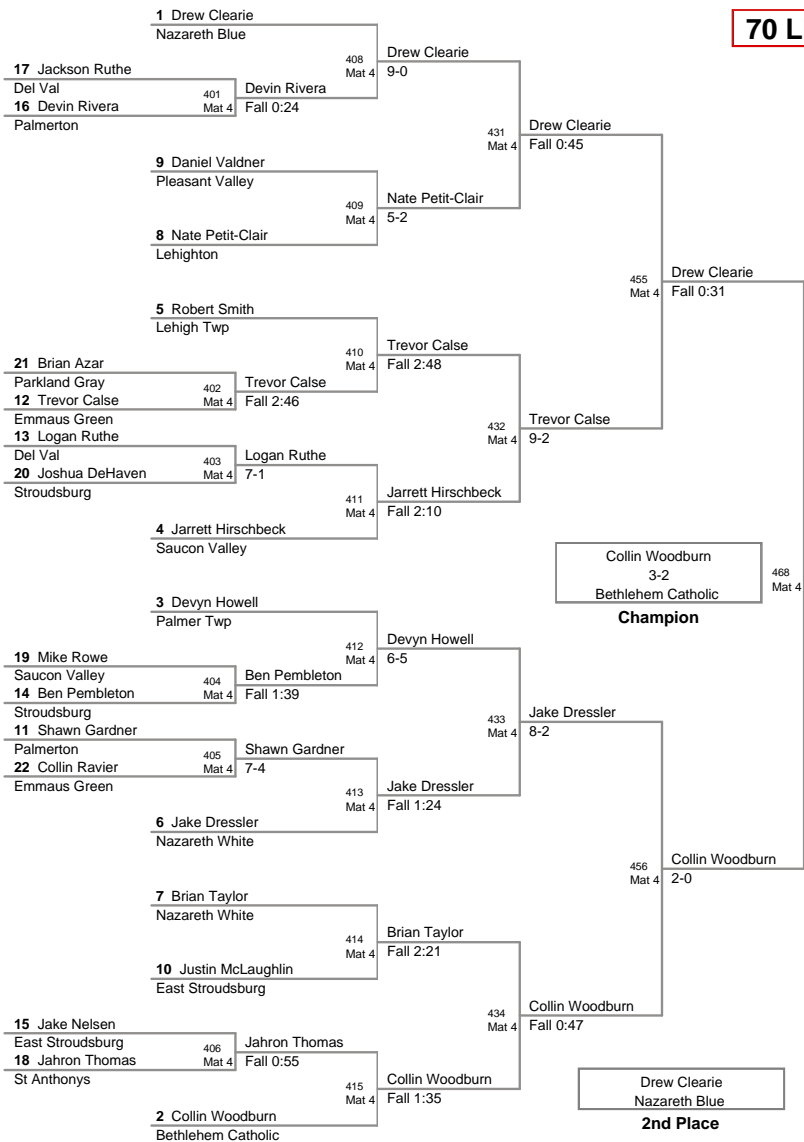

2011 VEWL JV
East (on Mat 1)

46 Lbs

2011 VEWL JV
East (on Mat 1)

50 Lbs

2011 VEWL JV
East (on Mat 1)

54 Lbs

58 Lbs

2011 VEWL JV
East (on Mat 2)

61 Lbs

64 Lbs

2011 VEWL JV
East (on Mat 3)

67 Lbs

4th Place

2011 VEWL JV
East (on Mat 4)

70 Lbs

2011 VEWL JV
East (on Mat 5)

73 Lbs

2011 VEWL JV
East (on Mat 5)

76 Lbs

**2011 VEWL JV
East (on Mat 6)**

80 Lbs

2011 VEWL JV
East (on Mat 6)

85 Lbs

2011 VEWL JV
East