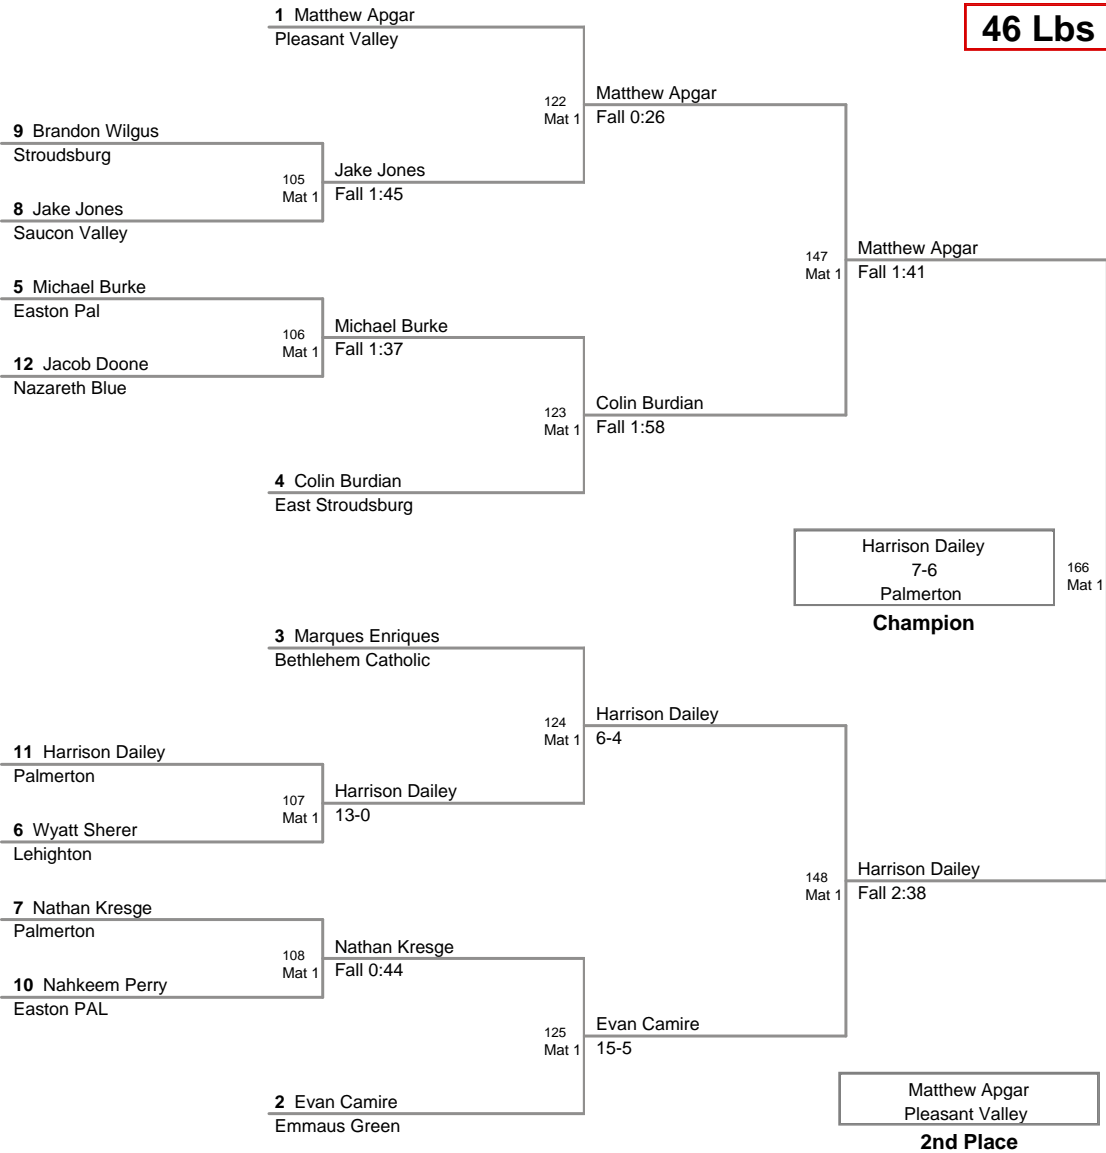

2011 VEWL JV
East (on Mat 1)

46 Lbs

2011 VEWL JV
East (on Mat 1)

50 Lbs

2011 VEWL JV
East (on Mat 1)

54 Lbs

58 Lbs

2011 VEWL JV
East (on Mat 2)

61 Lbs

64 Lbs

2011 VEWL JV
East (on Mat 3)

67 Lbs

4th Place

2011 VEWL JV
East (on Mat 4)

70 Lbs

2011 VEWL JV
East (on Mat 5)

73 Lbs

2011 VEWL JV
East (on Mat 5)

76 Lbs

**2011 VEWL JV
East (on Mat 6)**

80 Lbs

2011 VEWL JV
East (on Mat 6)

85 Lbs

2011 VEWL JV
East

90 Lbs

95 Lbs

2011 VEWL JV
East (on Mat 4)

105 Lbs

2011 VEWL JV
East (on Mat 6)

120 Lbs

**2011 VEWL JV
East (on Mat 2)**

160 Lbs