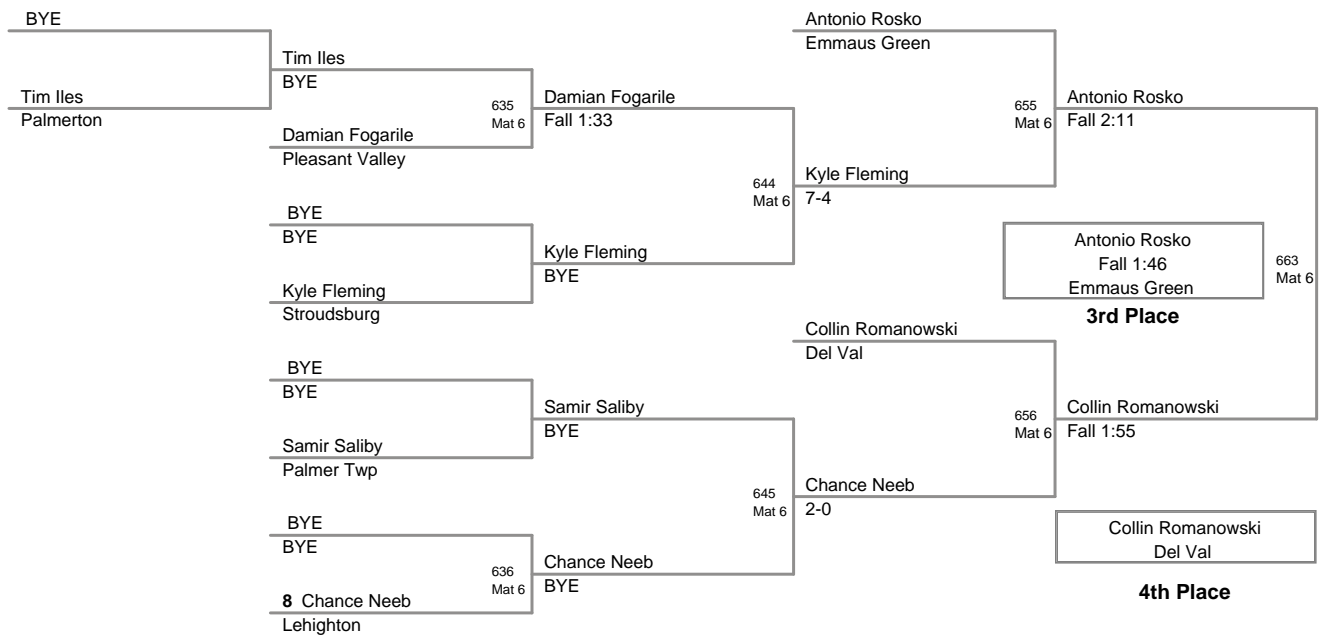

73 Lbs

2011 VEWL JV
East (on Mat 5)

76 Lbs

**2011 VEWL JV
East (on Mat 6)**

80 Lbs

2011 VEWL JV
East (on Mat 6)

85 Lbs

2011 VEWL JV
East

90 Lbs

95 Lbs

2011 VEWL JV
East (on Mat 4)

105 Lbs

2011 VEWL JV
East (on Mat 6)

120 Lbs

**2011 VEWL JV
East (on Mat 2)**

160 Lbs