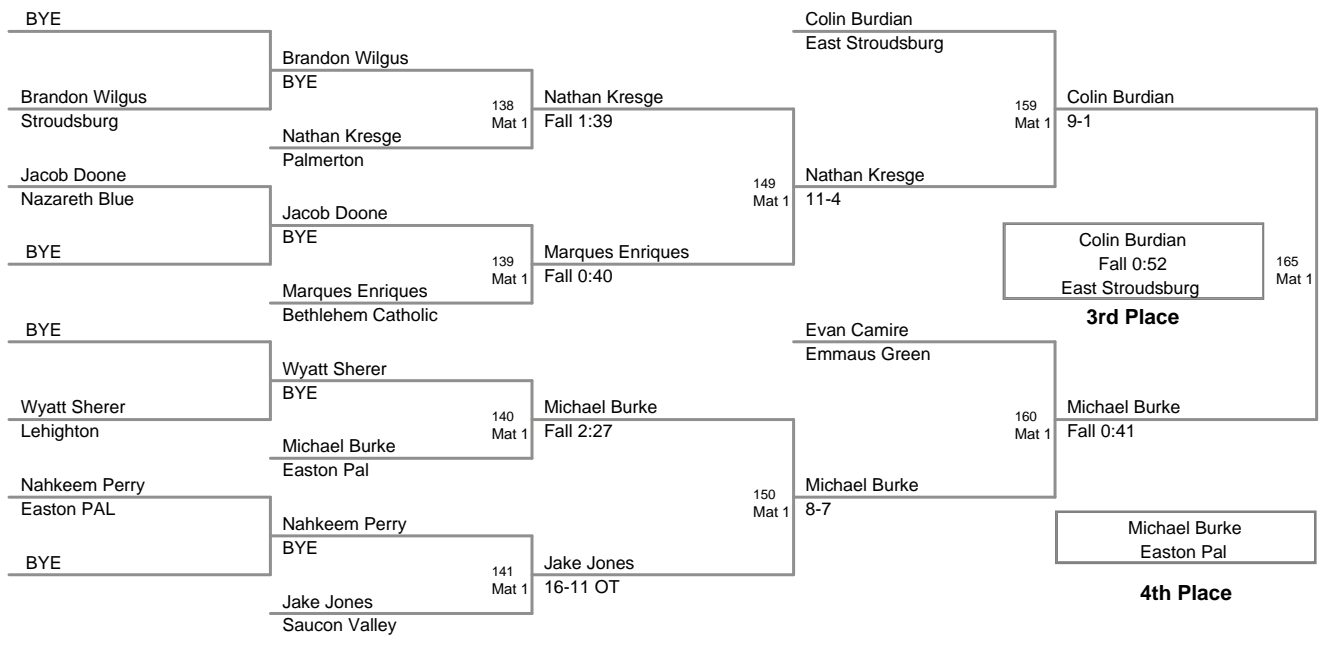

2011 VEWL JV
East (on Mat 1)

46 Lbs

2011 VEWL JV
East (on Mat 1)

50 Lbs

2011 VEWL JV
East (on Mat 1)

54 Lbs

58 Lbs

2011 VEWL JV
East (on Mat 2)