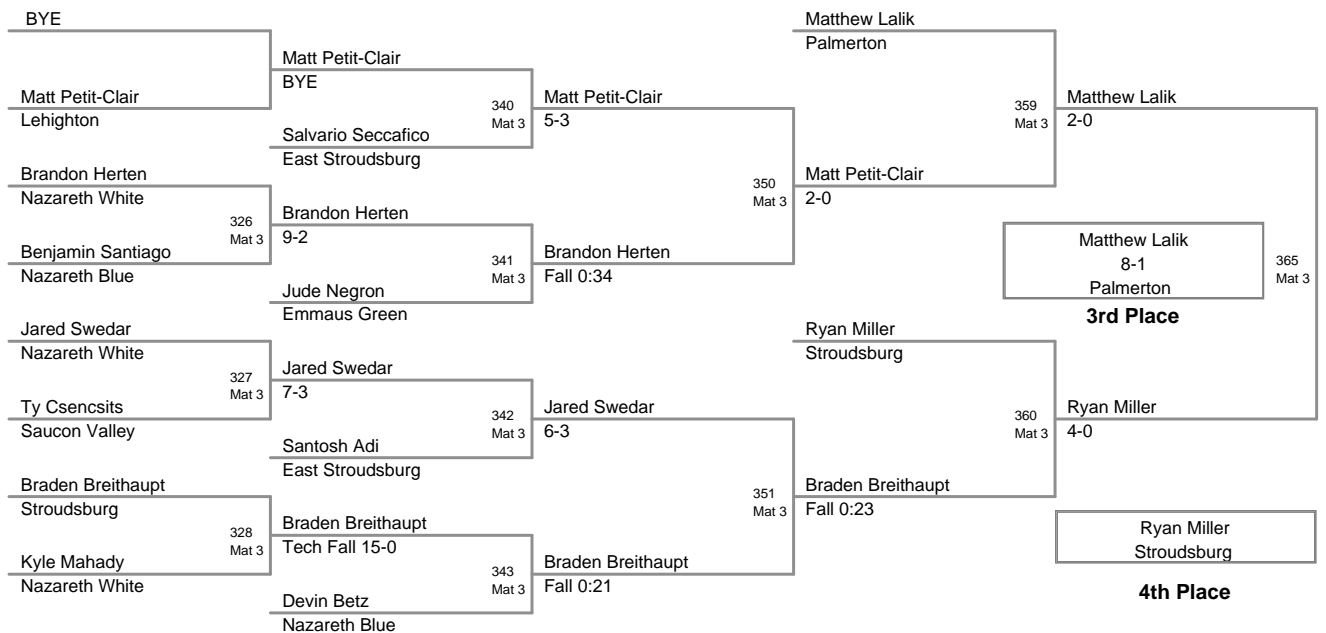

2011 VEWL JV
East (on Mat 1)

46 Lbs

2011 VEWL JV
East (on Mat 1)

50 Lbs

2011 VEWL JV
East (on Mat 1)

54 Lbs

58 Lbs

2011 VEWL JV
East (on Mat 2)

61 Lbs

64 Lbs

2011 VEWL JV
East (on Mat 3)

67 Lbs

4th Place

2011 VEWL JV
East (on Mat 4)

70 Lbs

2011 VEWL JV
East (on Mat 5)