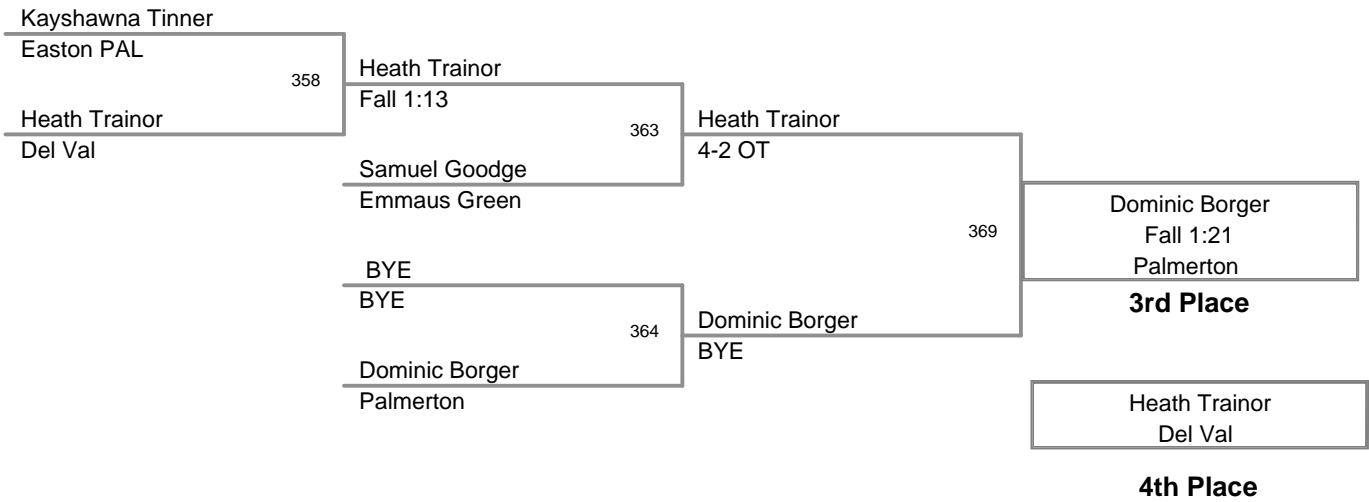

73 Lbs

2011 VEWL JV
East (on Mat 5)

76 Lbs

**2011 VEWL JV
East (on Mat 6)**

80 Lbs

2011 VEWL JV
East (on Mat 6)

85 Lbs

2011 VEWL JV
East

90 Lbs

95 Lbs

2011 VEWL JV
East (on Mat 4)

105 Lbs

2011 VEWL JV
East (on Mat 6)

120 Lbs

**2011 VEWL JV
East (on Mat 2)**

160 Lbs