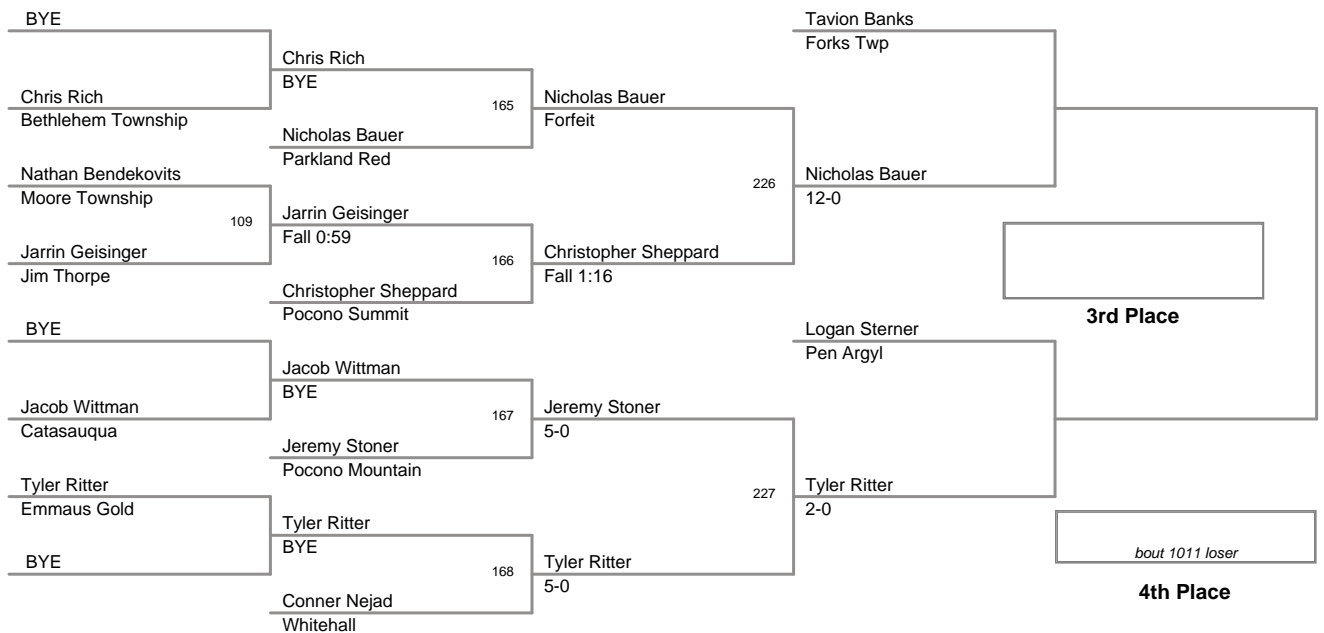

2011 VEWL Varsity
West Day 1

80 Lbs