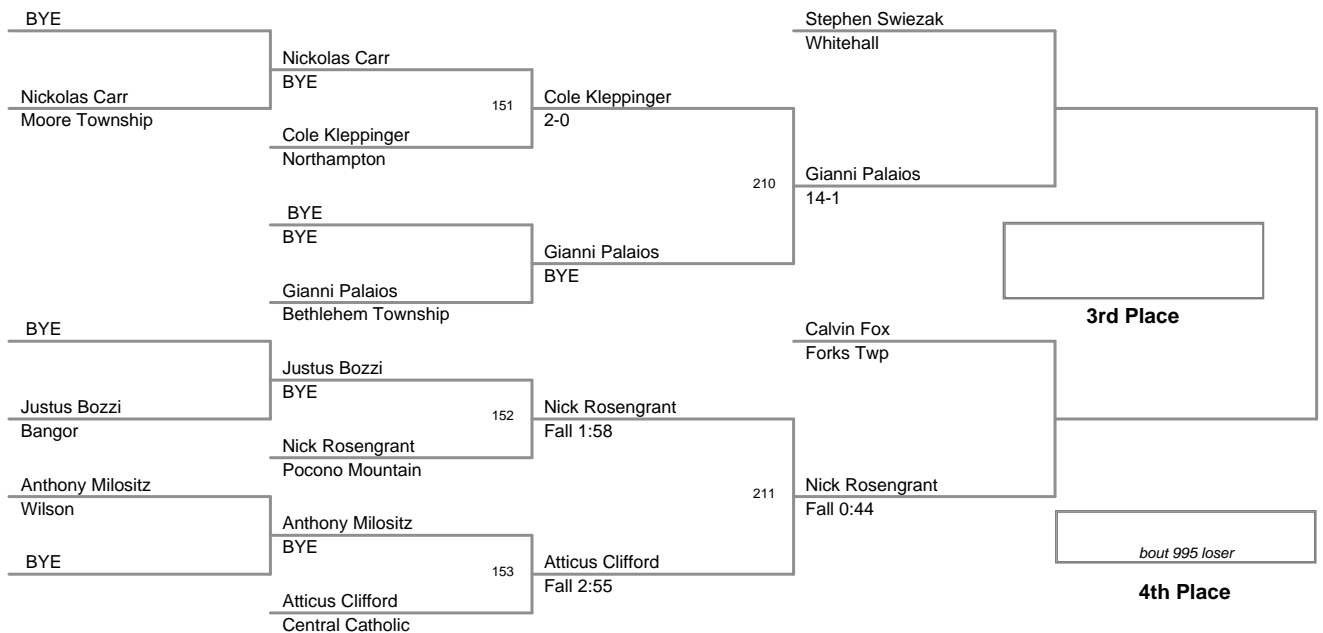

2011 VEWL Varsity
West Day 1

67 Lbs