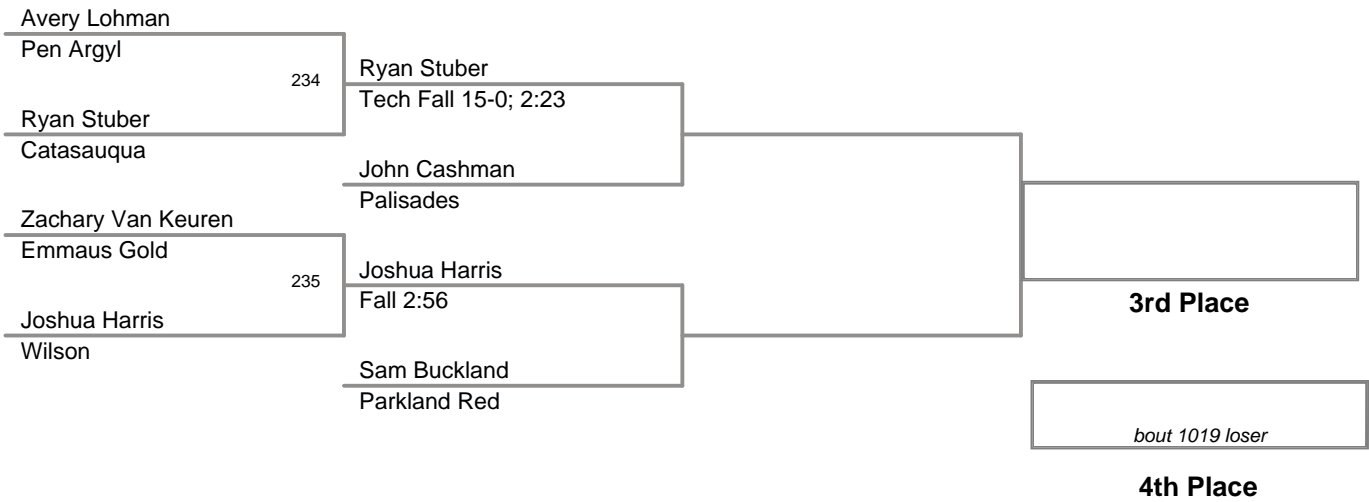

2011 VEWL Varsity
West Day 1

80 Lbs

2011 VEWL Varsity
West Day 1

85 Lbs

2011 VEWL Varsity
West Day 1

90 Lbs

2011 VEWL Varsity
West Day 1

95 Lbs