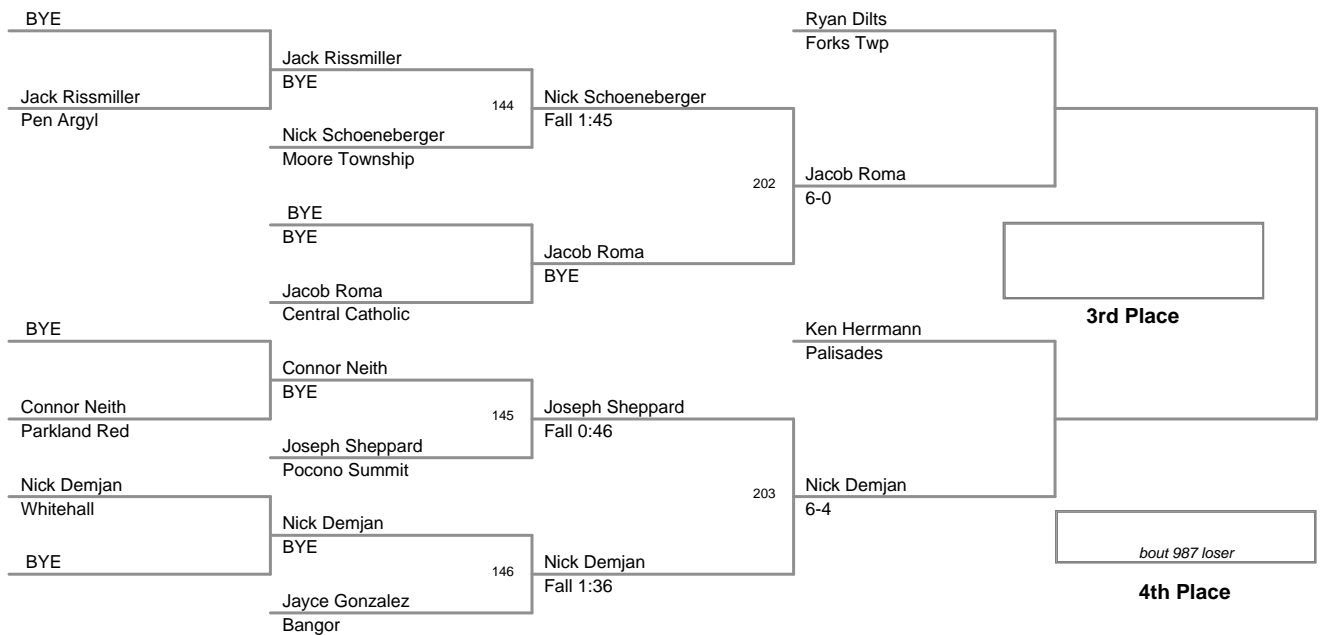

2011 VEWL Varsity
West Day 1

54 Lbs

2011 VEWL Varsity
West Day 1

58 Lbs

2011 VEWL Varsity
West Day 1

61 Lbs

2011 VEWL Varsity
West Day 1

64 Lbs