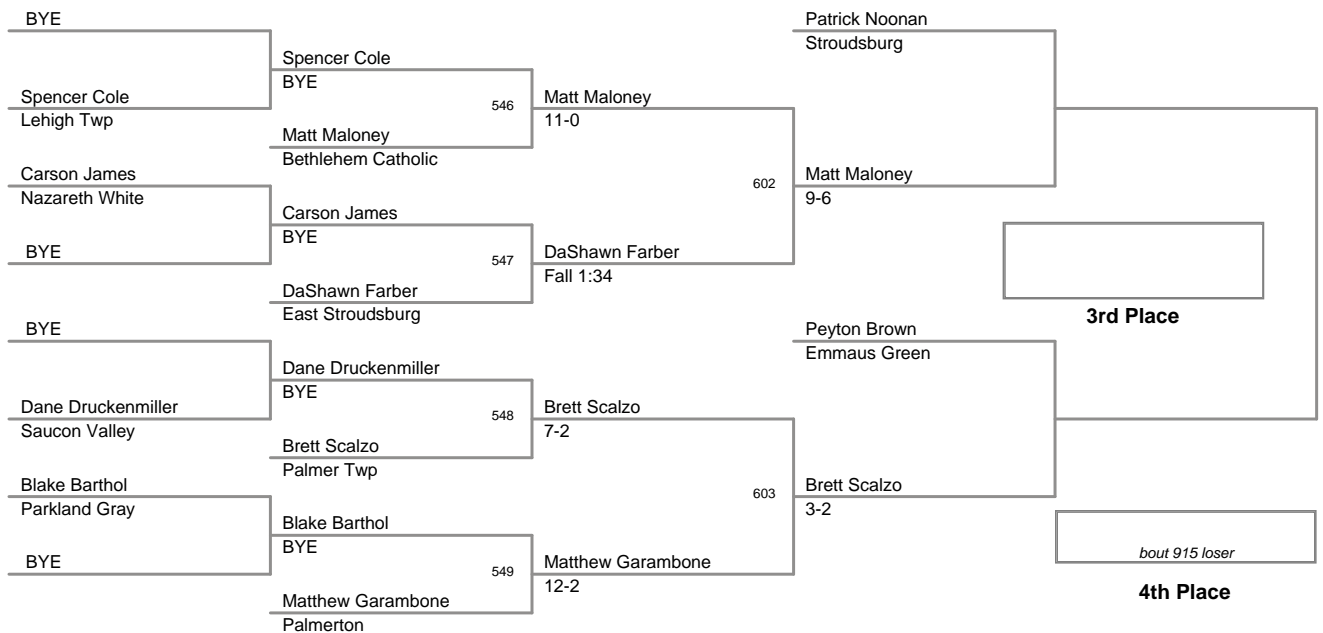

2011 VEWL Varsity
East Day 1

46 Lbs

2011 VEWL Varsity
East Day 1

50 Lbs

2011 VEWL Varsity
East Day 1

54 Lbs

2011 VEWL Varsity
East Day 1

58 Lbs