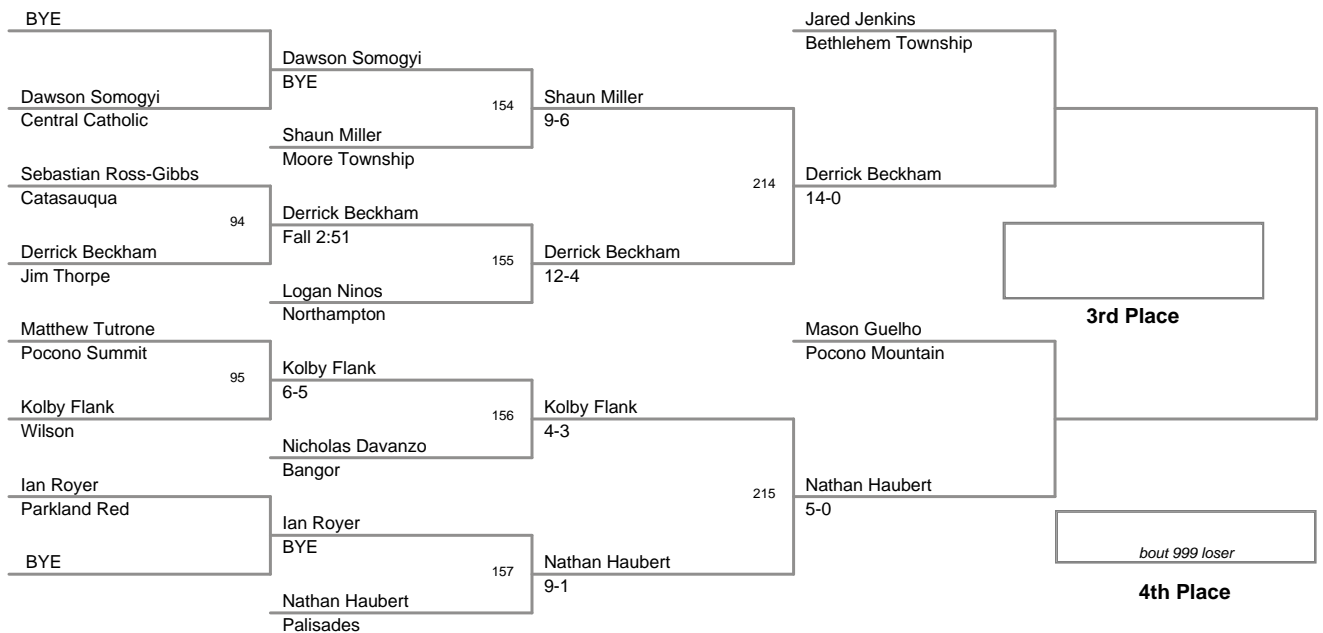

2011 VEWL Varsity
West Day 1

70 Lbs