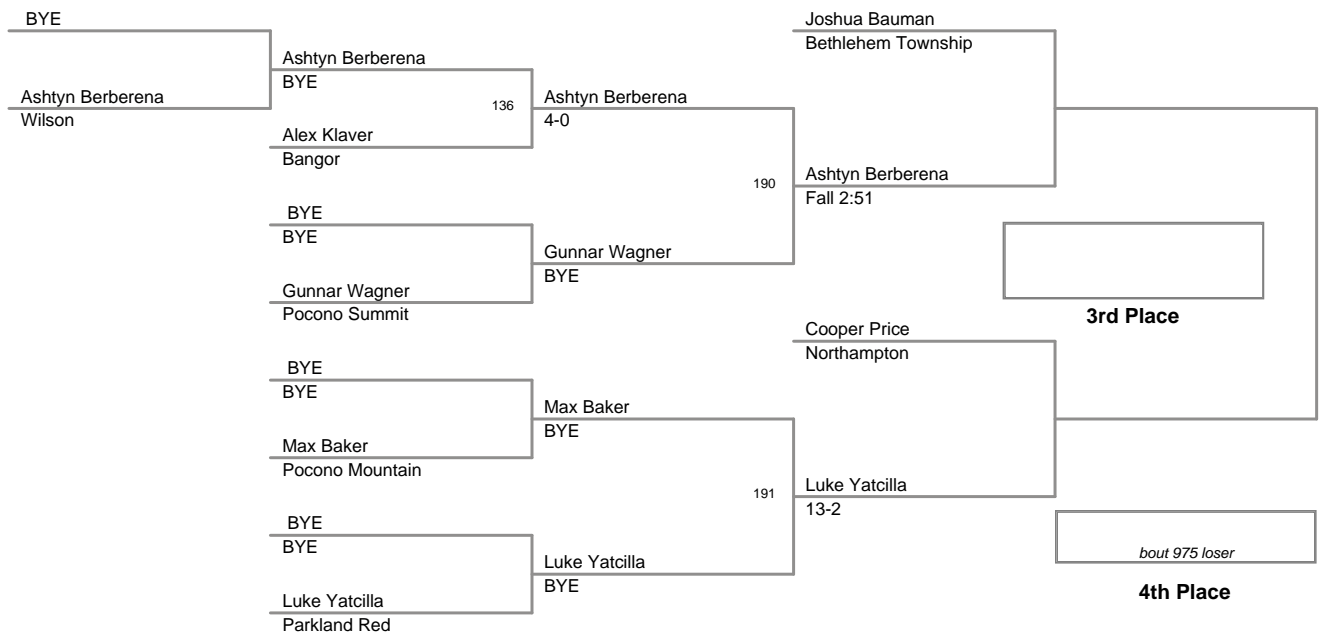

2011 VEWL Varsity
East Day 1

120 Lbs

2011 VEWL Varsity
East Day 1

160 Lbs

2011 VEWL Varsity
West Day 1

46 Lbs

2011 VEWL Varsity
West Day 1

50 Lbs