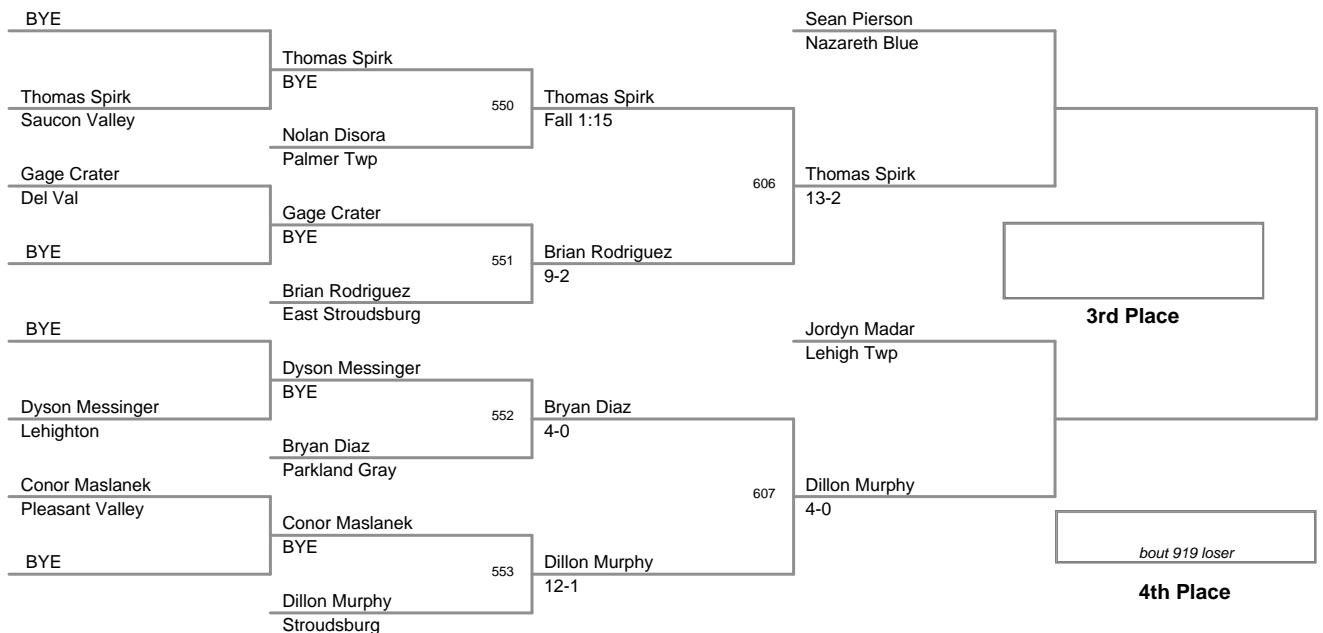

2011 VEWL Varsity
East Day 1

61 Lbs