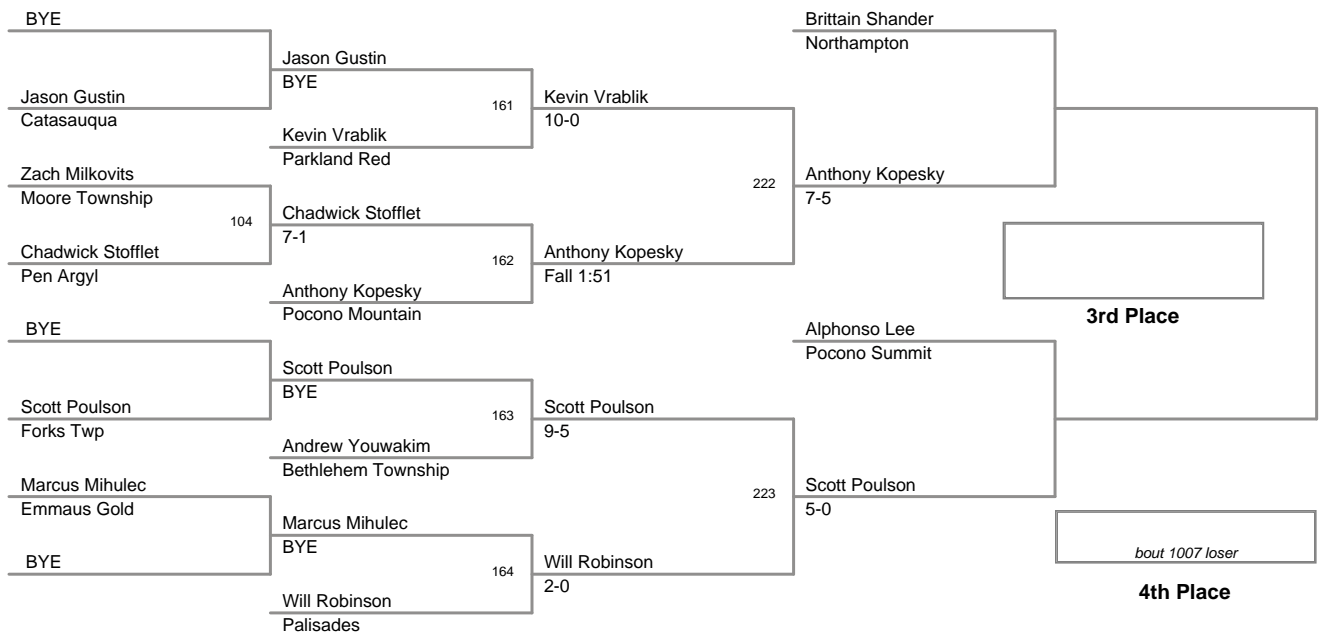

2011 VEWL Varsity
West Day 1

67 Lbs

2011 VEWL Varsity
West Day 1

70 Lbs

2011 VEWL Varsity
West Day 1

73 Lbs

2011 VEWL Varsity
West Day 1

76 Lbs