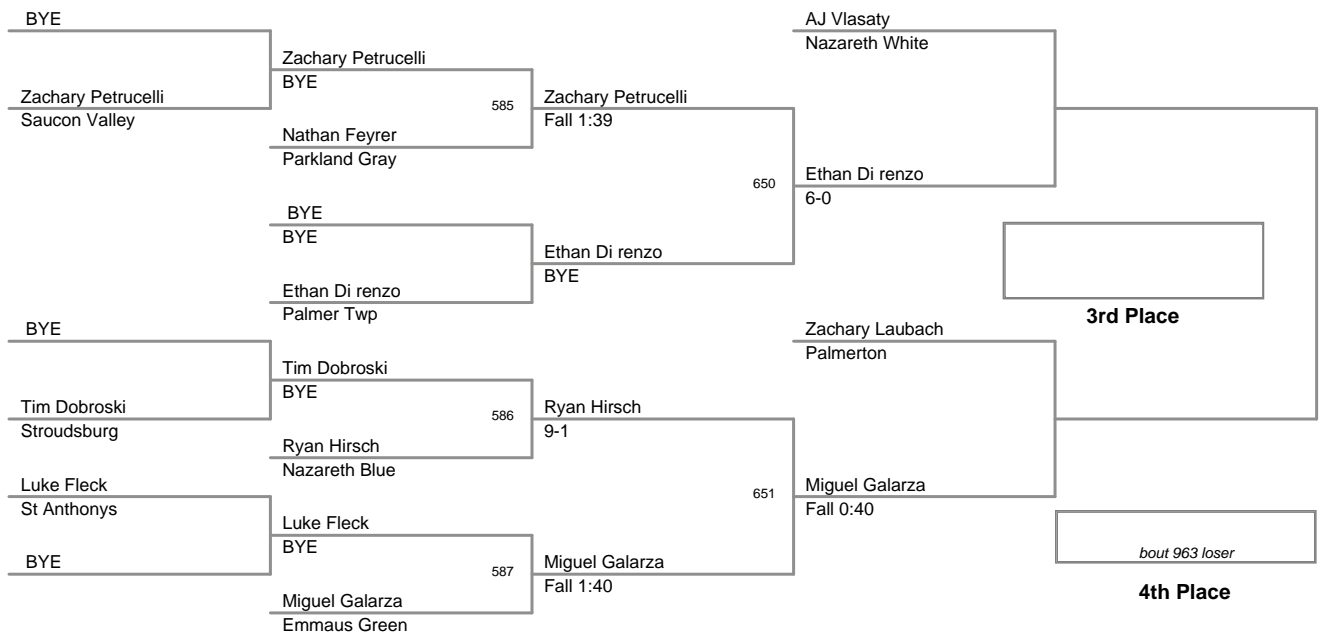

2011 VEWL Varsity
East Day 1

120 Lbs