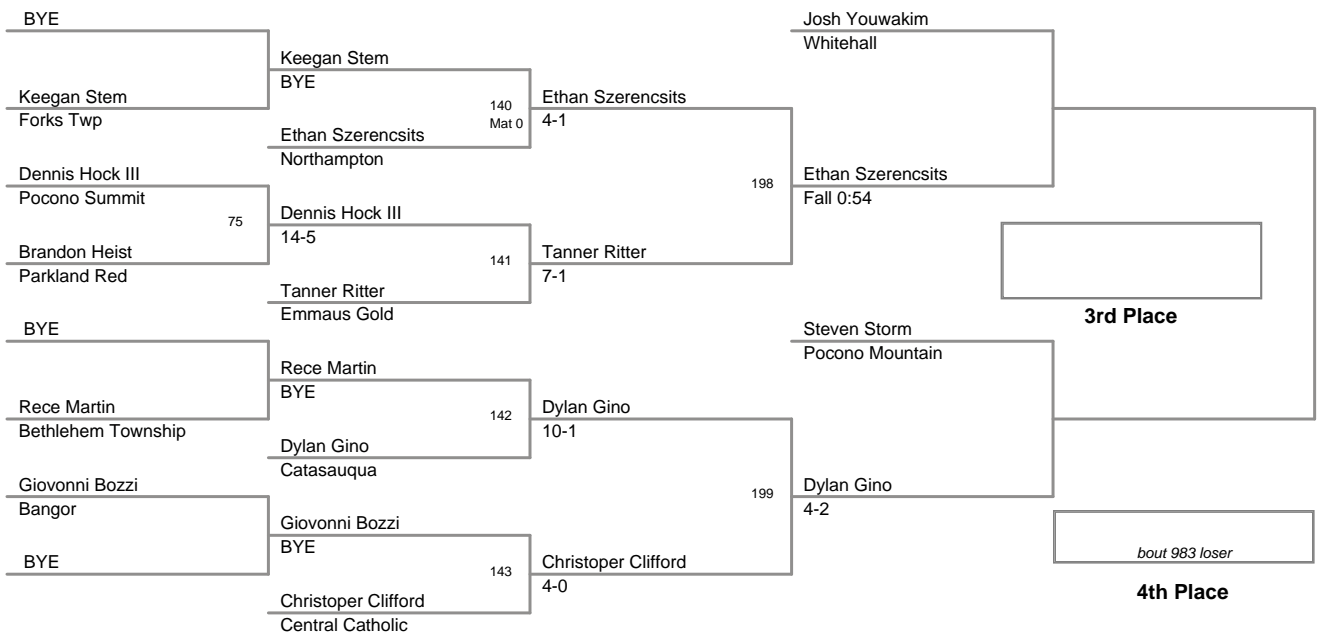

2011 VEWL Varsity
West Day 1

58 Lbs