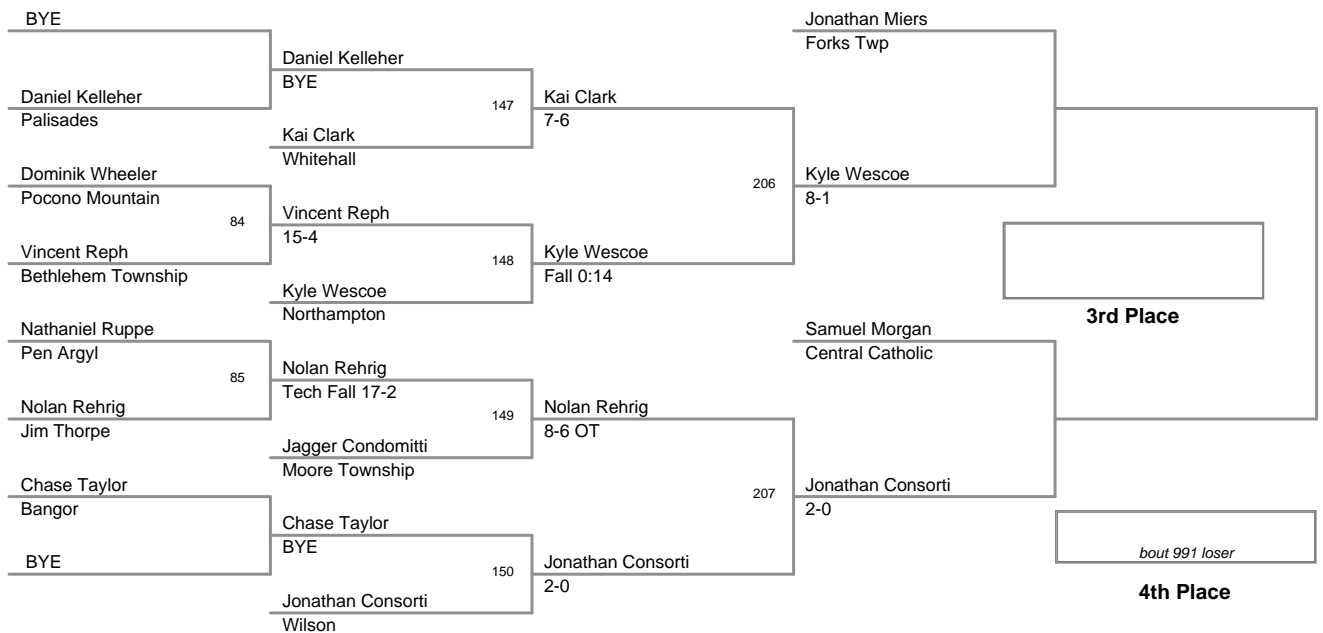

2011 VEWL Varsity
West Day 1

54 Lbs

2011 VEWL Varsity
West Day 1

58 Lbs

2011 VEWL Varsity
West Day 1

61 Lbs

2011 VEWL Varsity
West Day 1

64 Lbs