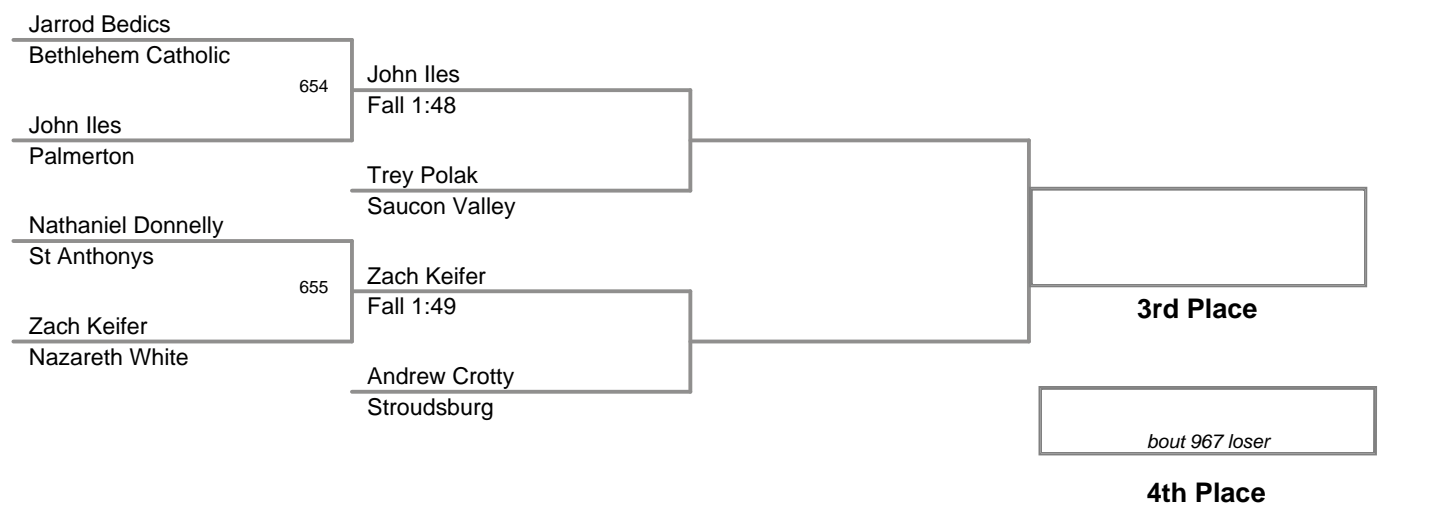

2011 VEWL Varsity
East Day 1

160 Lbs