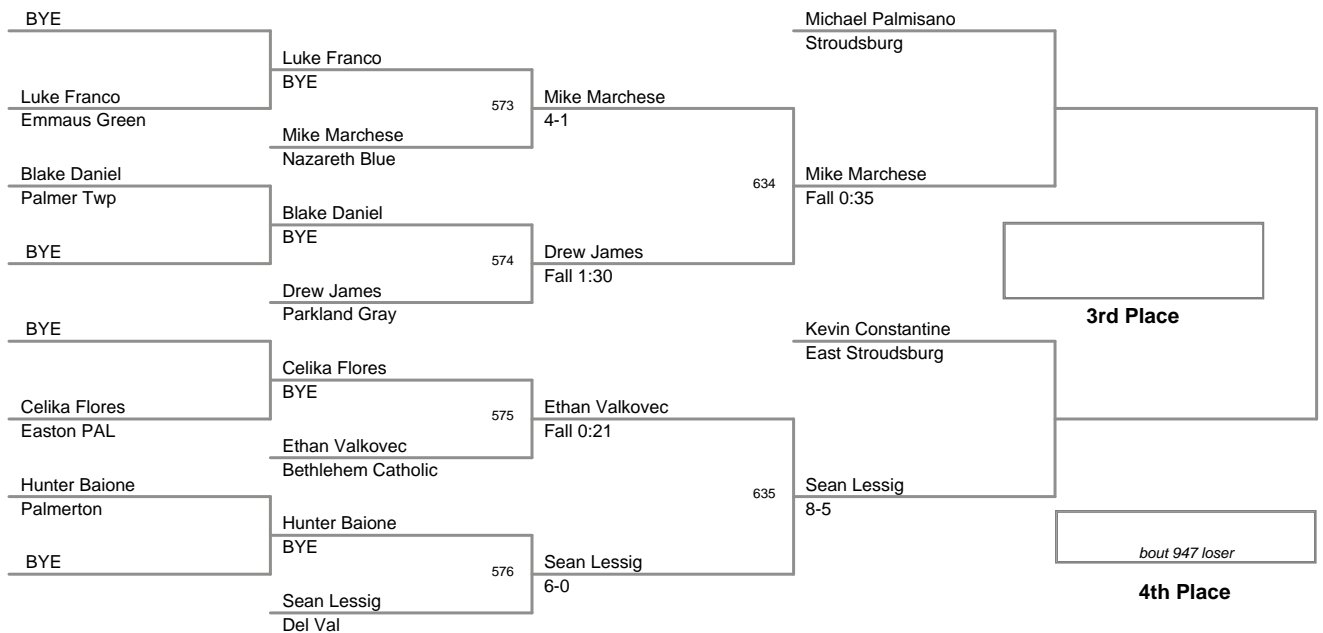

2011 VEWL Varsity
East Day 1

85 Lbs