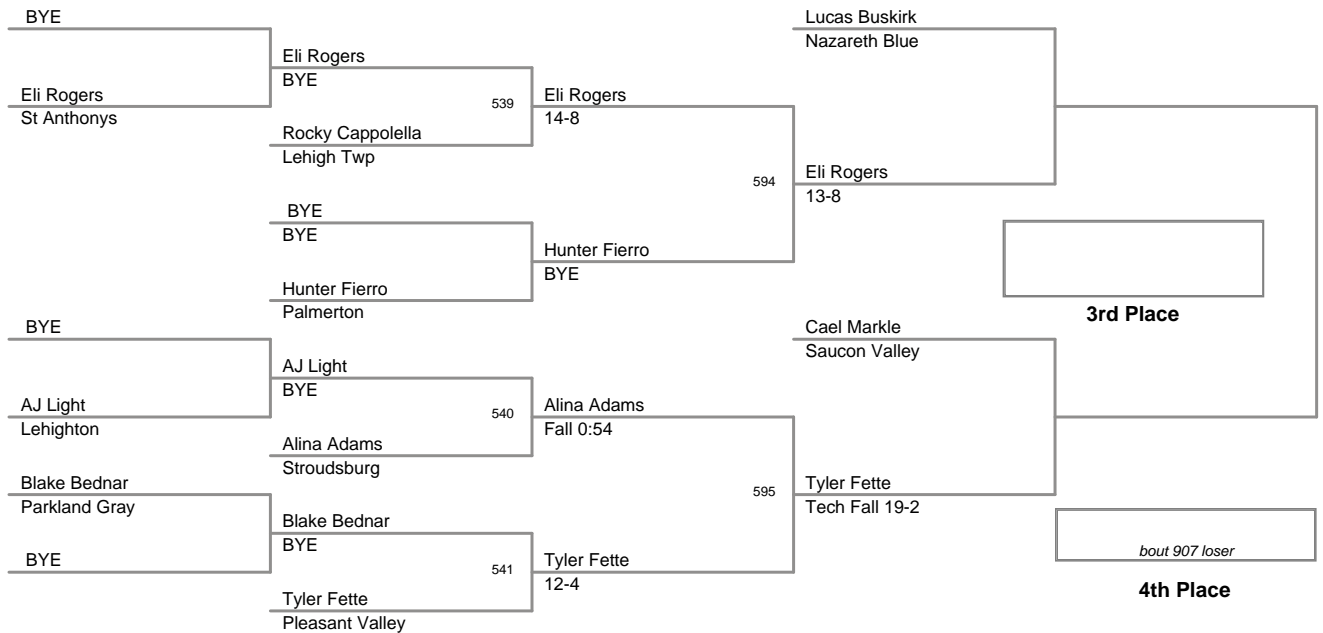

2011 VEWL Varsity
East Day 1

46 Lbs

2011 VEWL Varsity
East Day 1

50 Lbs

2011 VEWL Varsity
East Day 1

54 Lbs

2011 VEWL Varsity
East Day 1

58 Lbs