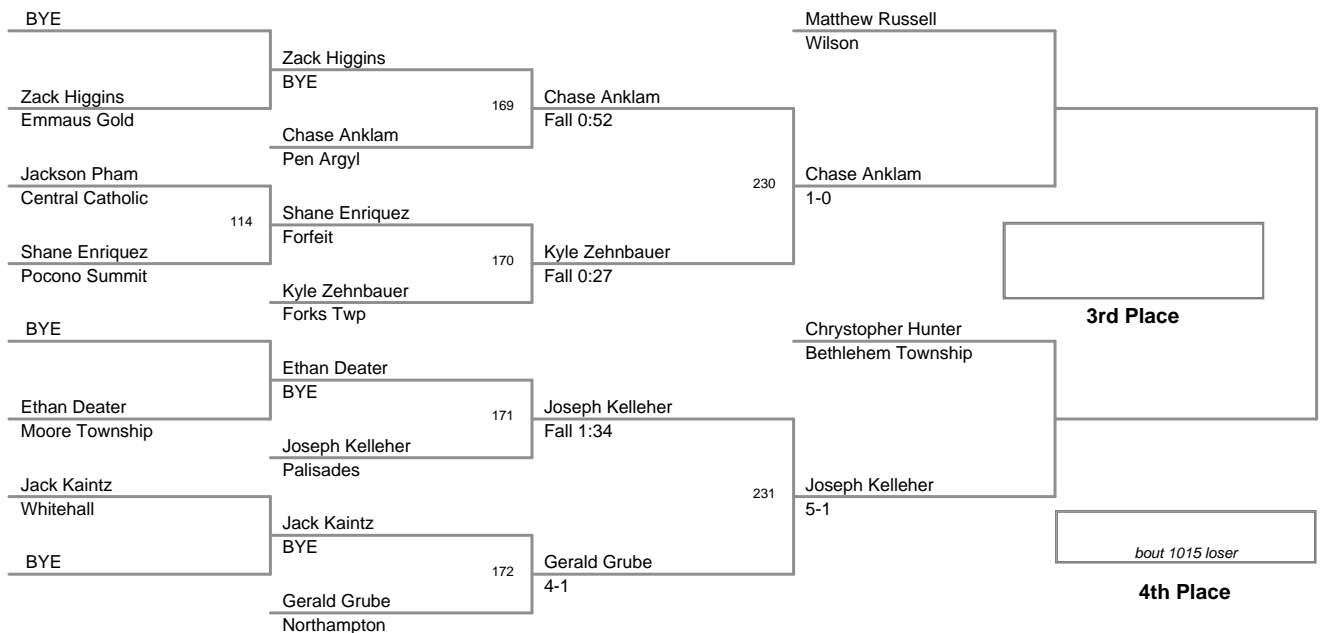

2011 VEWL Varsity
West Day 1

85 Lbs