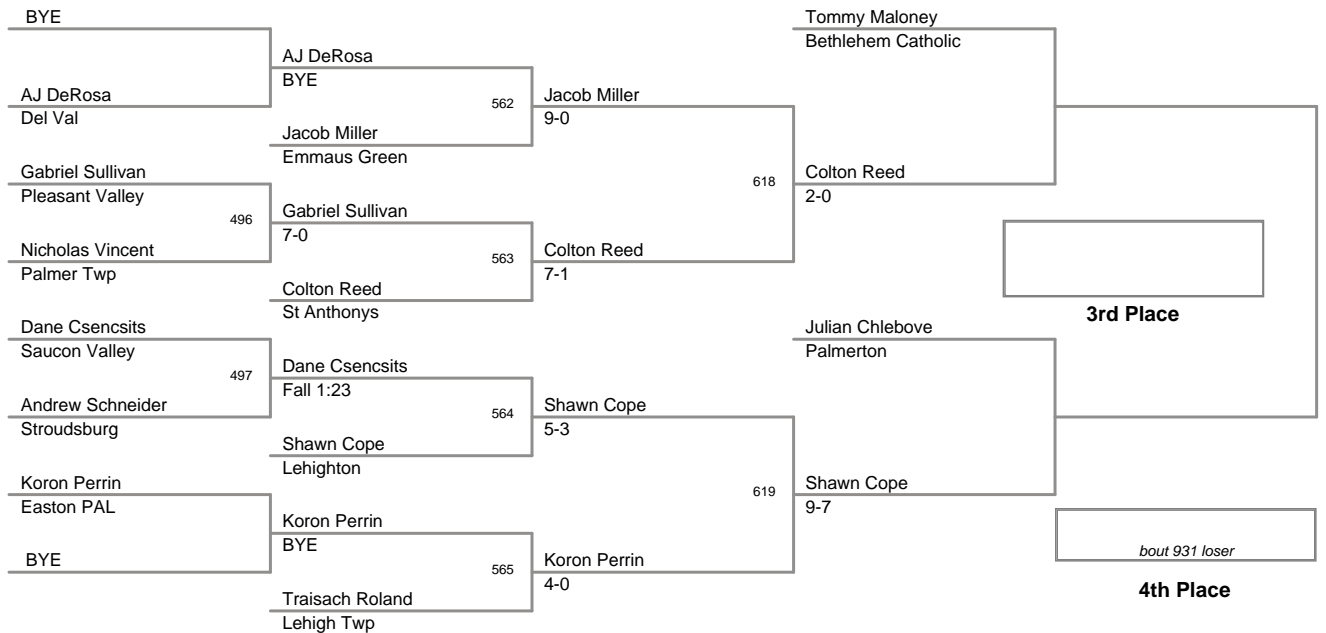

2011 VEWL Varsity
East Day 1

61 Lbs

2011 VEWL Varsity
East Day 1

64 Lbs

2011 VEWL Varsity
East Day 1

67 Lbs

2011 VEWL Varsity
East Day 1

70 Lbs