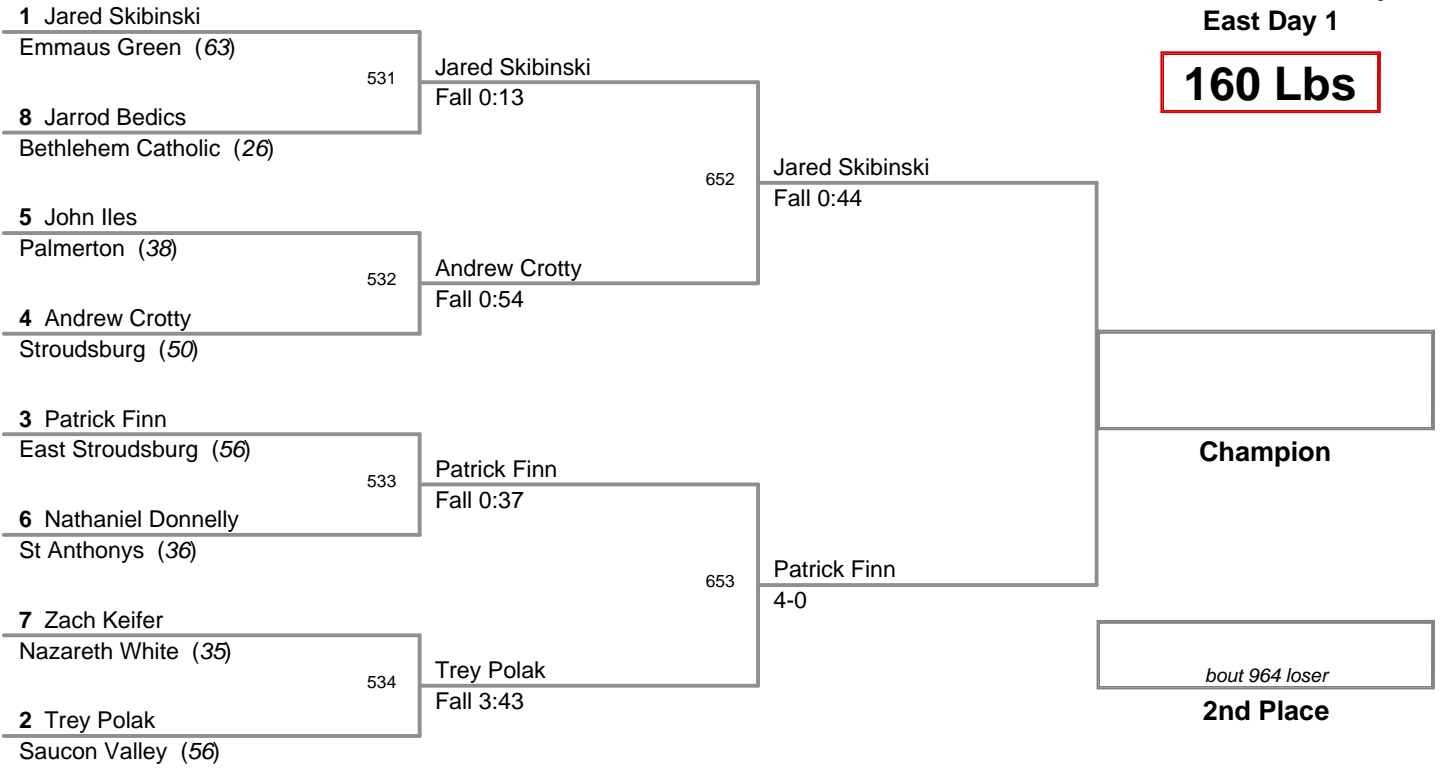

2011 VEWL Varsity
East Day 1

160 Lbs