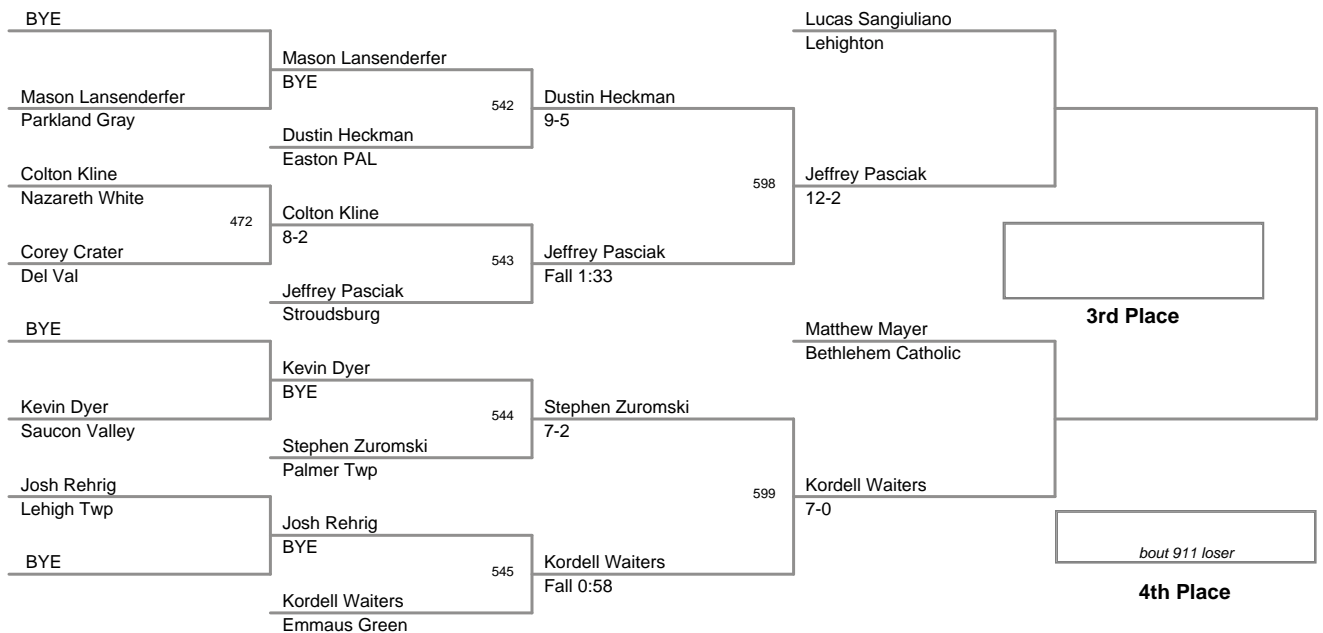

2011 VEWL Varsity
East Day 1

46 Lbs

2011 VEWL Varsity
East Day 1

50 Lbs

2011 VEWL Varsity
East Day 1

54 Lbs

2011 VEWL Varsity
East Day 1

58 Lbs