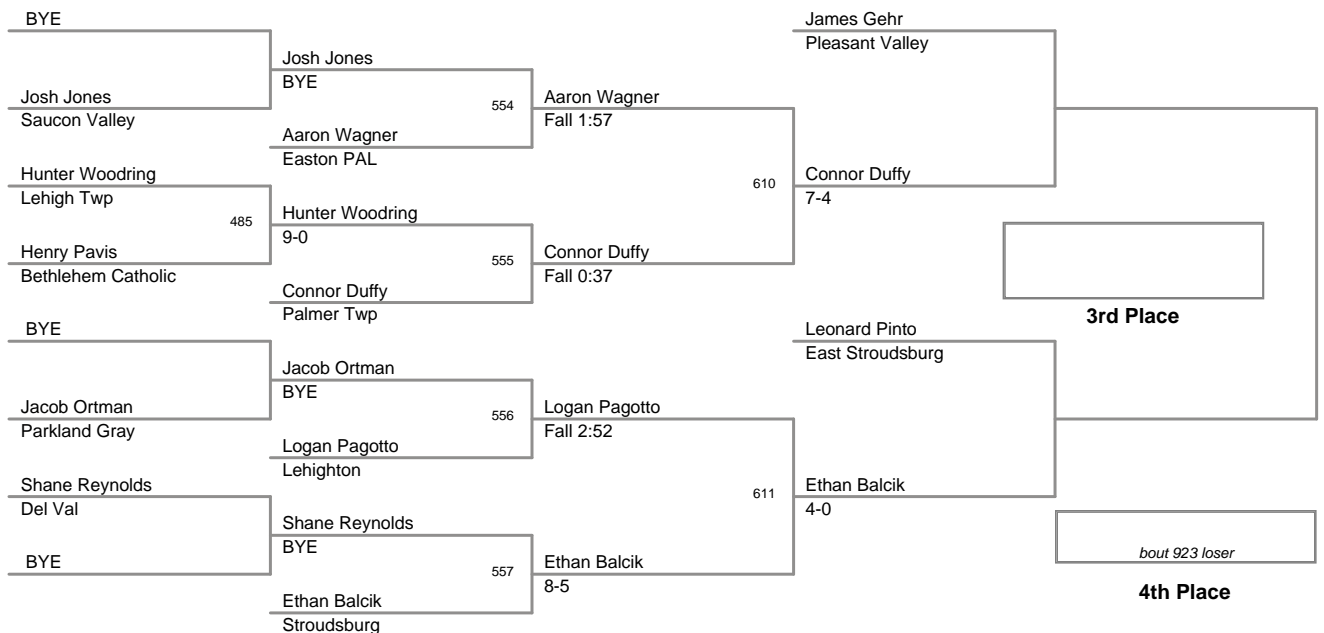

2011 VEWL Varsity
East Day 1

64 Lbs