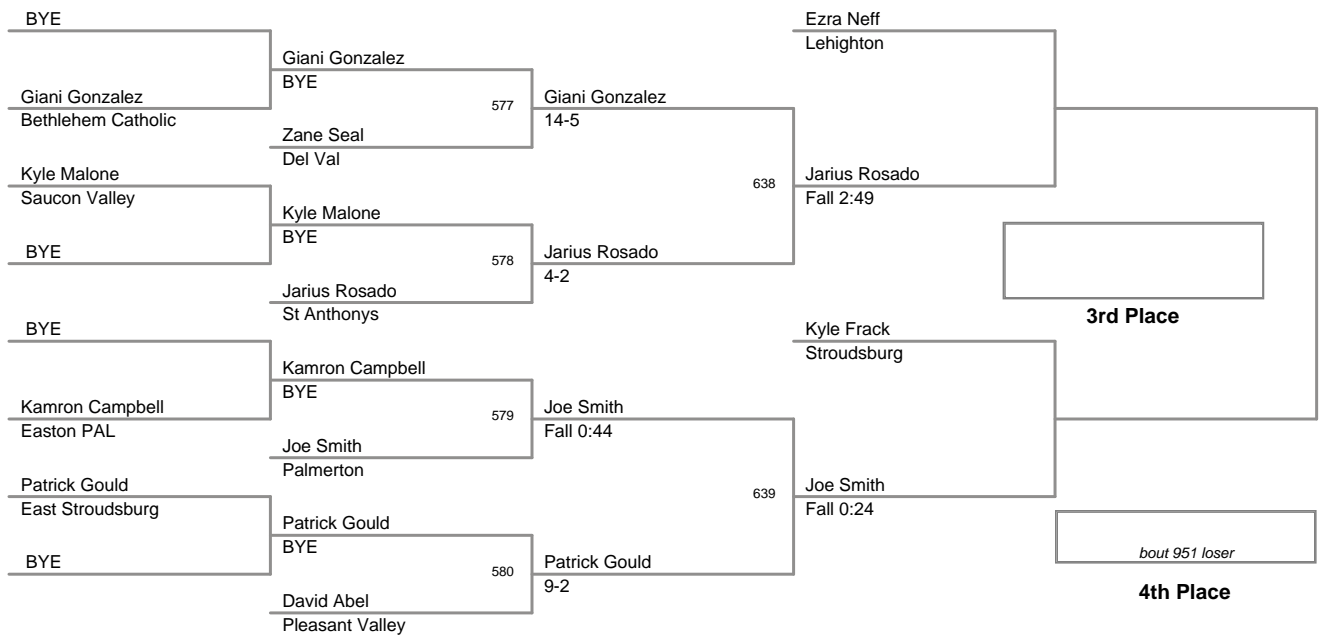

2011 VEWL Varsity
East Day 1

73 Lbs

2011 VEWL Varsity
East Day 1

85 Lbs

2011 VEWL Varsity
East Day 1

90 Lbs

2011 VEWL Varsity
East Day 1

95 Lbs