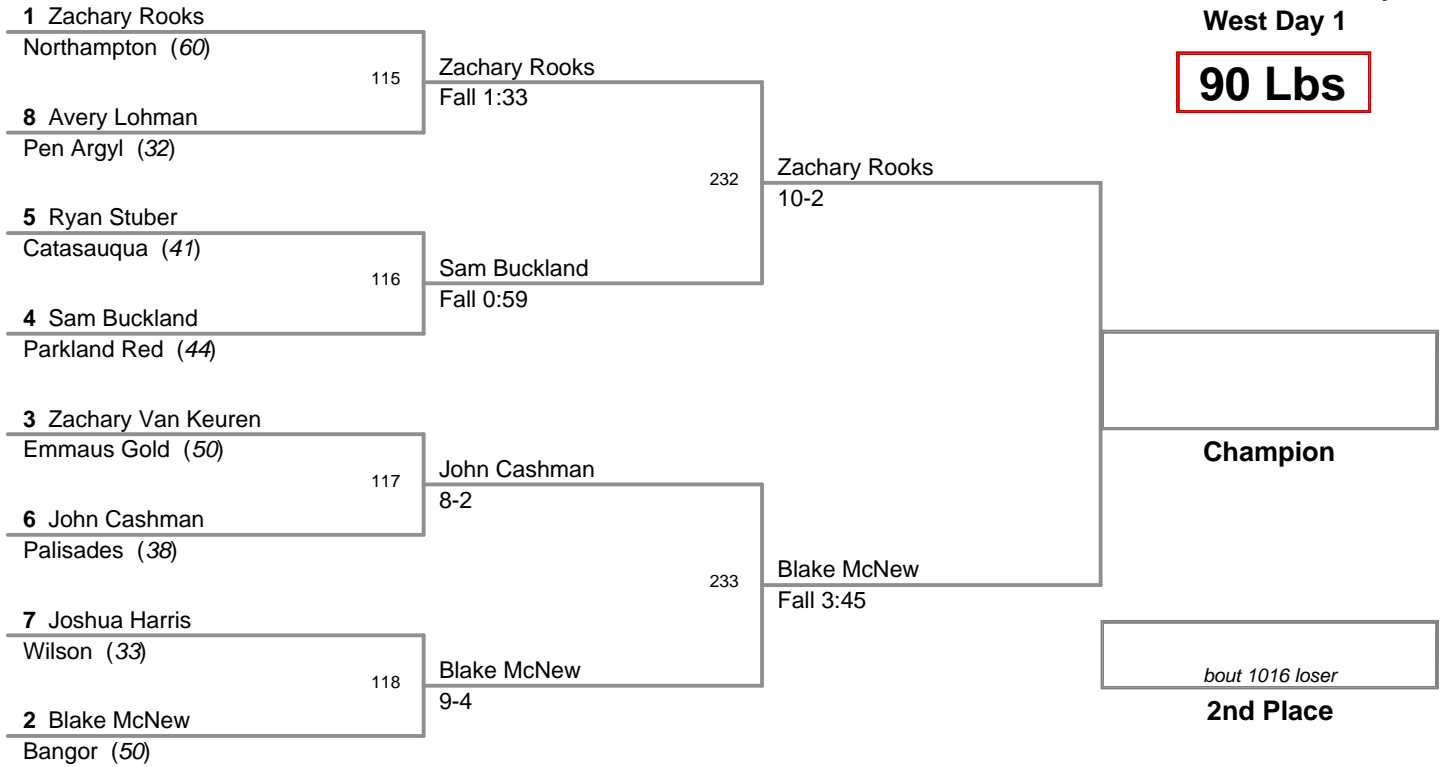

2011 VEWL Varsity
West Day 1

80 Lbs

2011 VEWL Varsity
West Day 1

85 Lbs

2011 VEWL Varsity
West Day 1

90 Lbs

2011 VEWL Varsity
West Day 1

95 Lbs