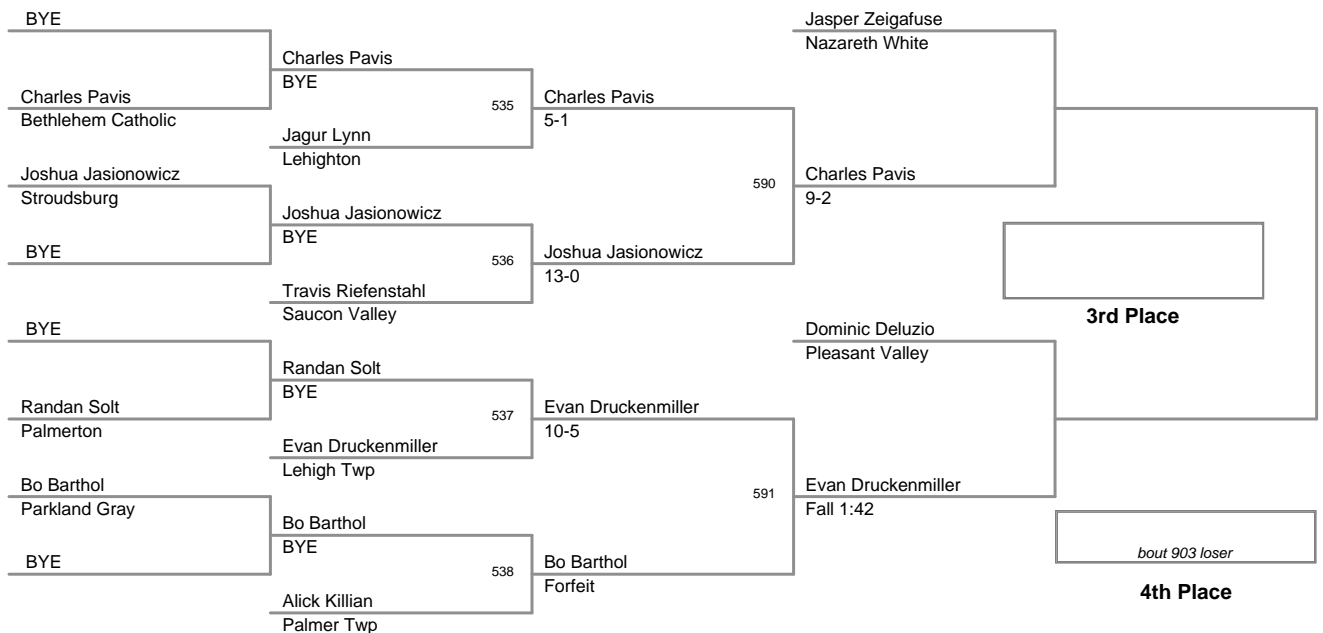

2011 VEWL Varsity
East Day 1

46 Lbs

2011 VEWL Varsity
East Day 1

50 Lbs

2011 VEWL Varsity
East Day 1

54 Lbs

2011 VEWL Varsity
East Day 1

58 Lbs