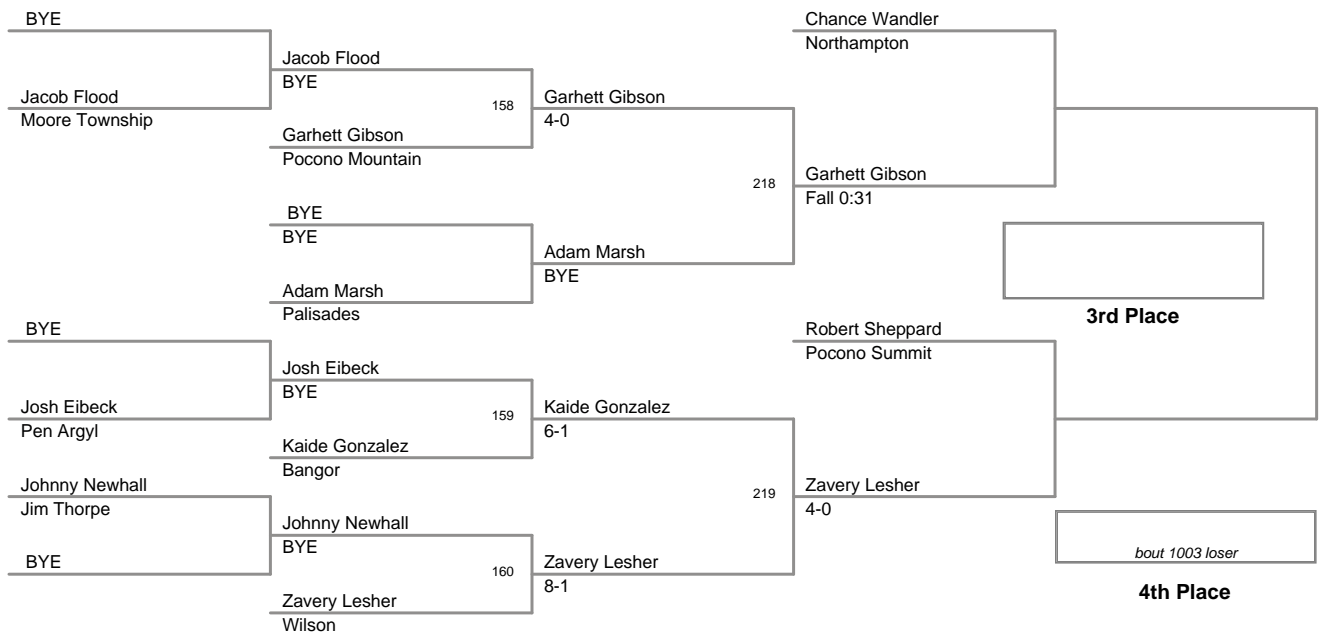

2011 VEWL Varsity
West Day 1

67 Lbs

2011 VEWL Varsity
West Day 1

70 Lbs

2011 VEWL Varsity
West Day 1

73 Lbs

2011 VEWL Varsity
West Day 1

76 Lbs