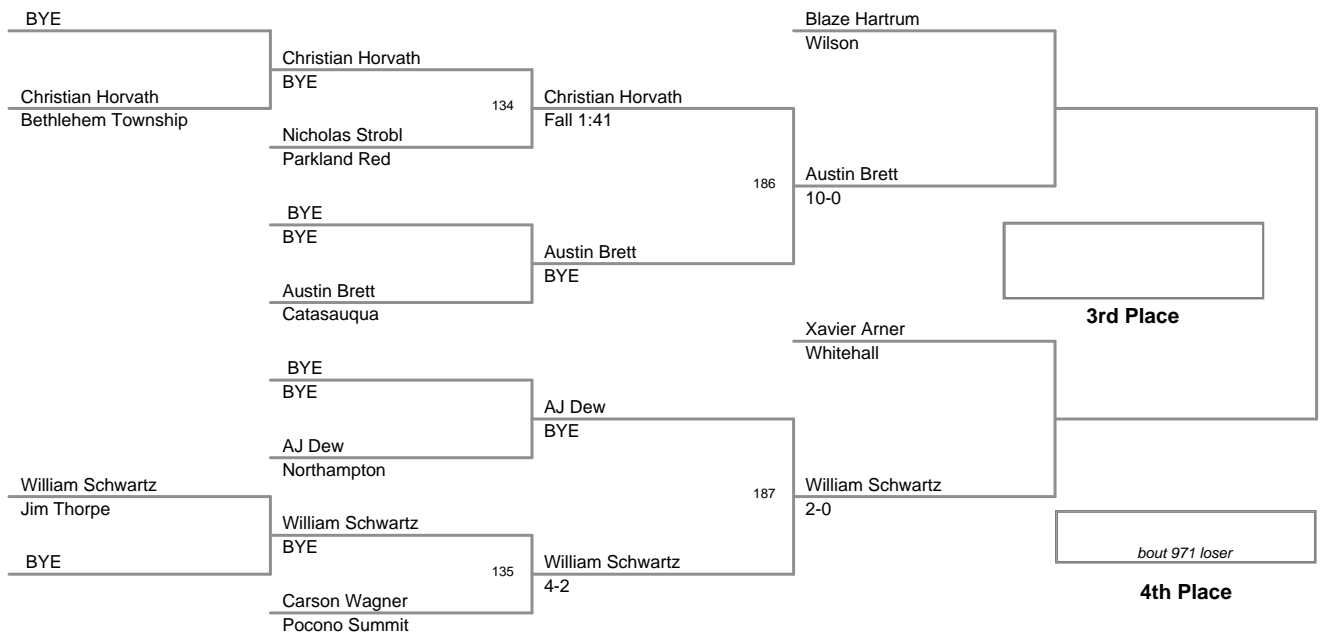

2011 VEWL Varsity
East Day 1

120 Lbs

2011 VEWL Varsity
East Day 1

160 Lbs

2011 VEWL Varsity
West Day 1

46 Lbs

2011 VEWL Varsity
West Day 1

50 Lbs