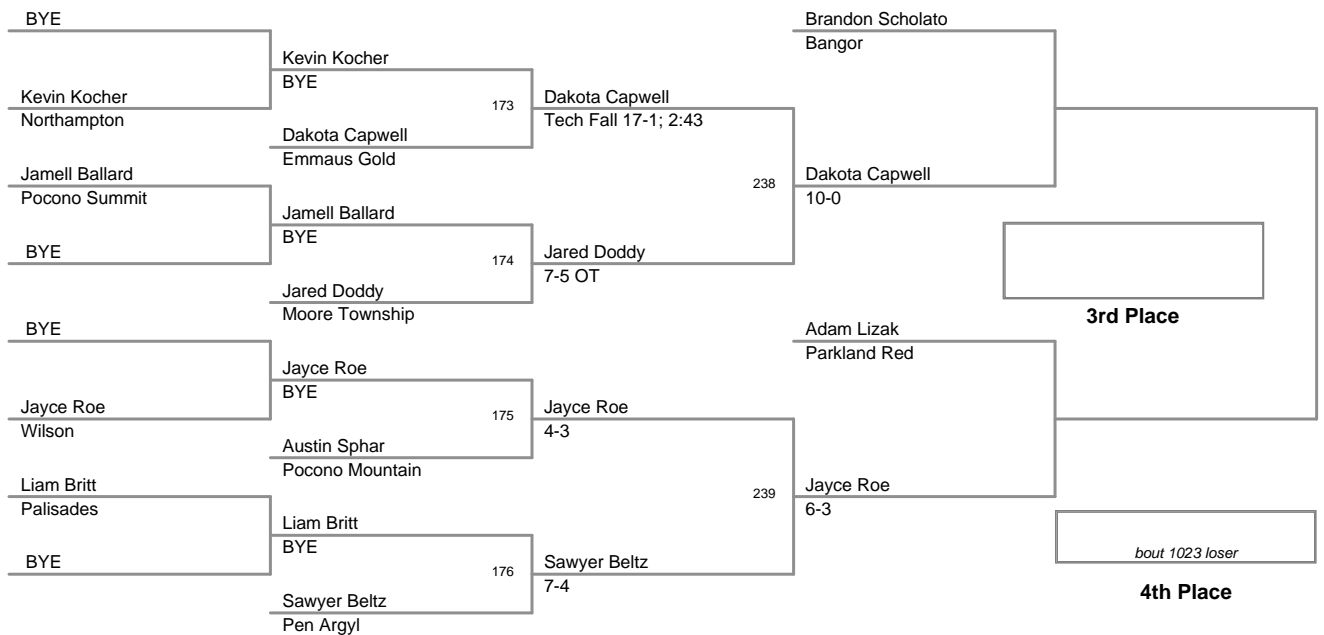

2011 VEWL Varsity
West Day 1

80 Lbs

2011 VEWL Varsity
West Day 1

85 Lbs

2011 VEWL Varsity
West Day 1

90 Lbs

2011 VEWL Varsity
West Day 1

95 Lbs