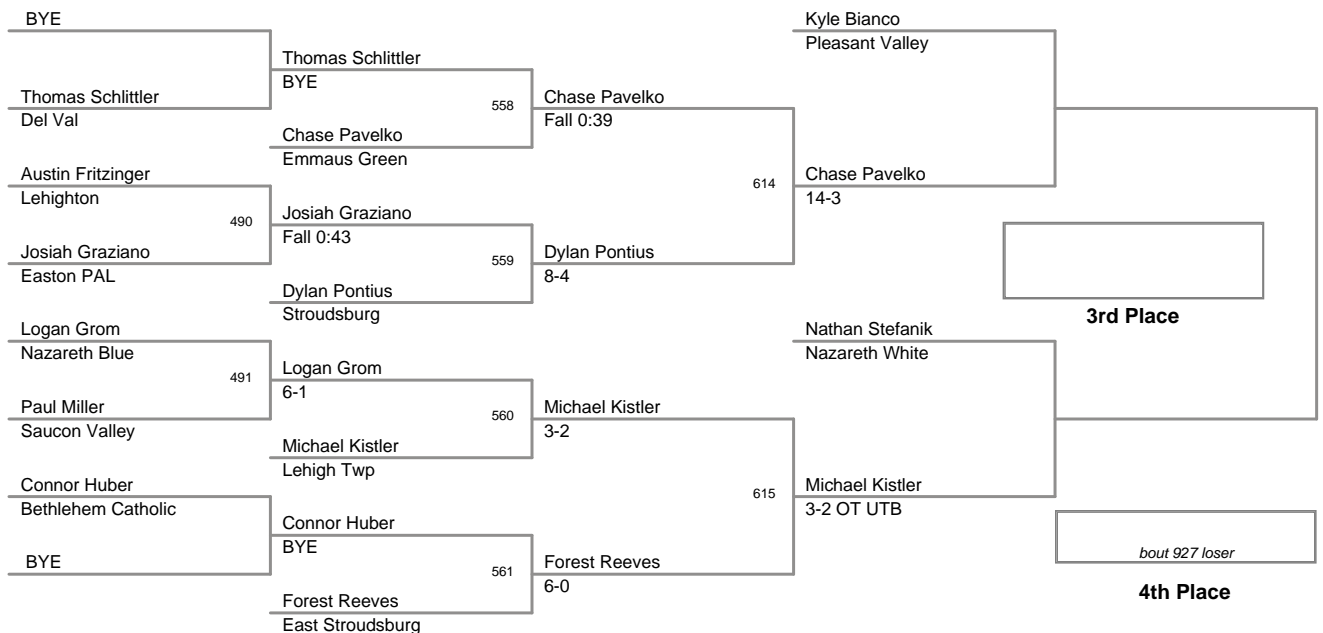

2011 VEWL Varsity
East Day 1

61 Lbs

2011 VEWL Varsity
East Day 1

64 Lbs

2011 VEWL Varsity
East Day 1

67 Lbs

2011 VEWL Varsity
East Day 1

70 Lbs