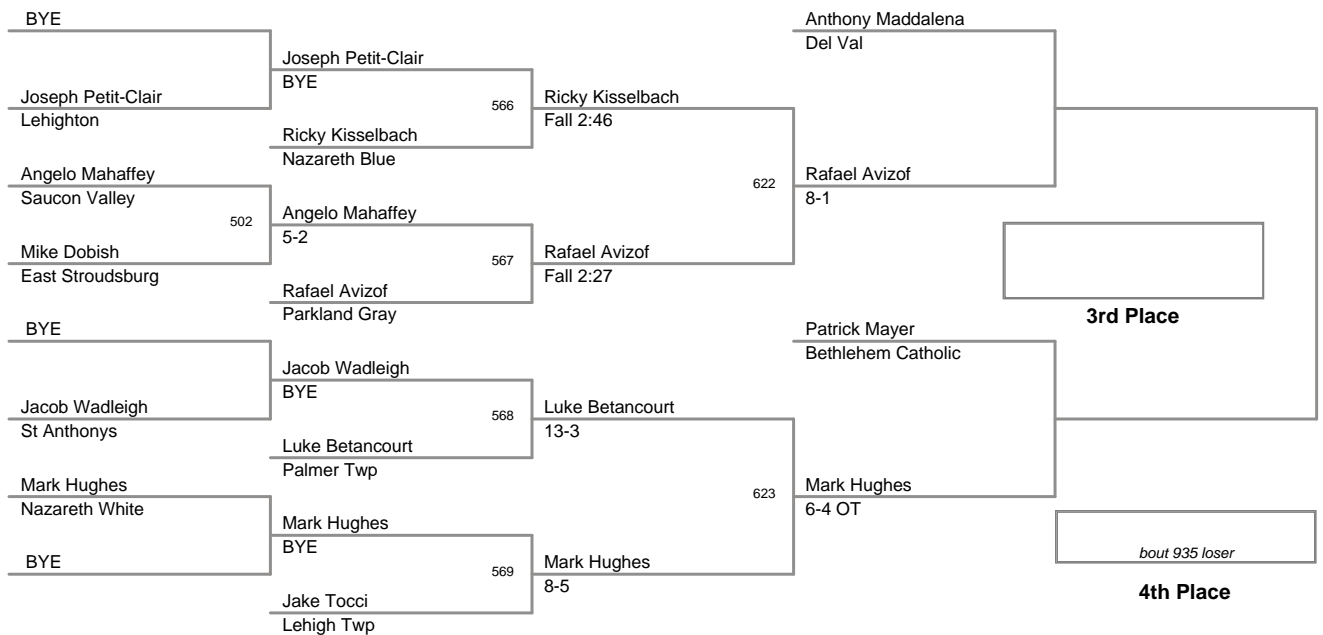

2011 VEWL Varsity
East Day 1

73 Lbs