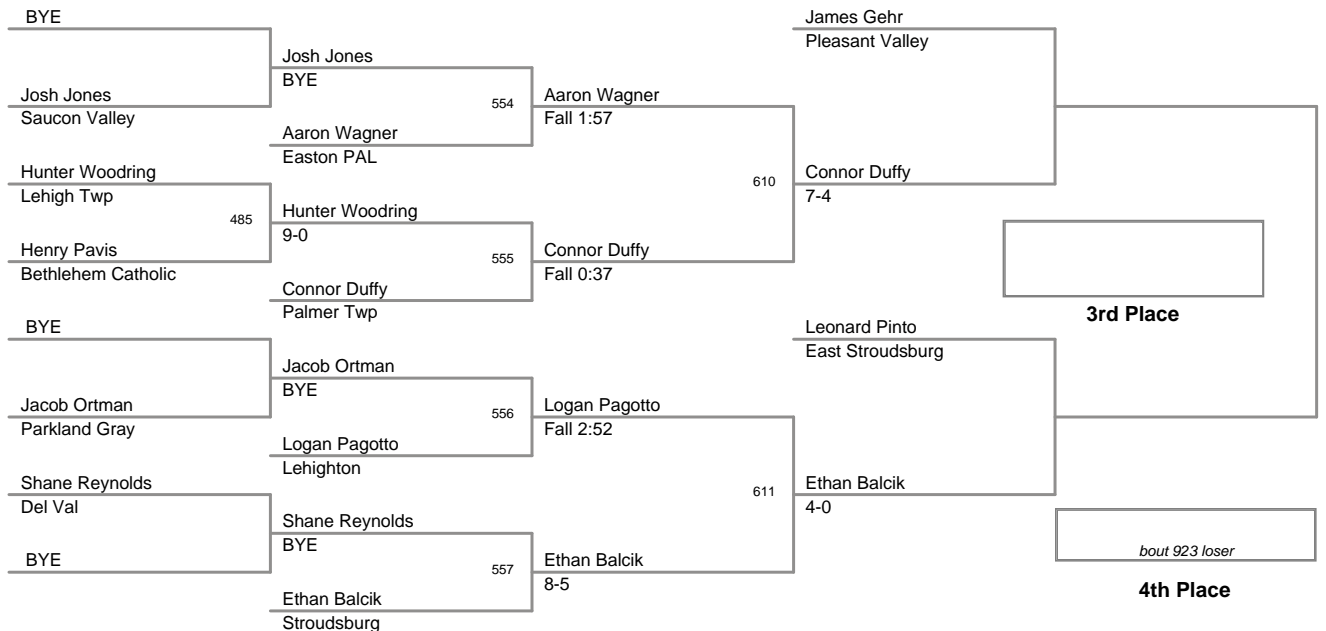

2011 VEWL Varsity  
East Day 1

**61 Lbs**

2011 VEWL Varsity  
East Day 1

**64 Lbs**

**Champion**

**2nd Place**

2011 VEWL Varsity  
East Day 1

**67 Lbs**