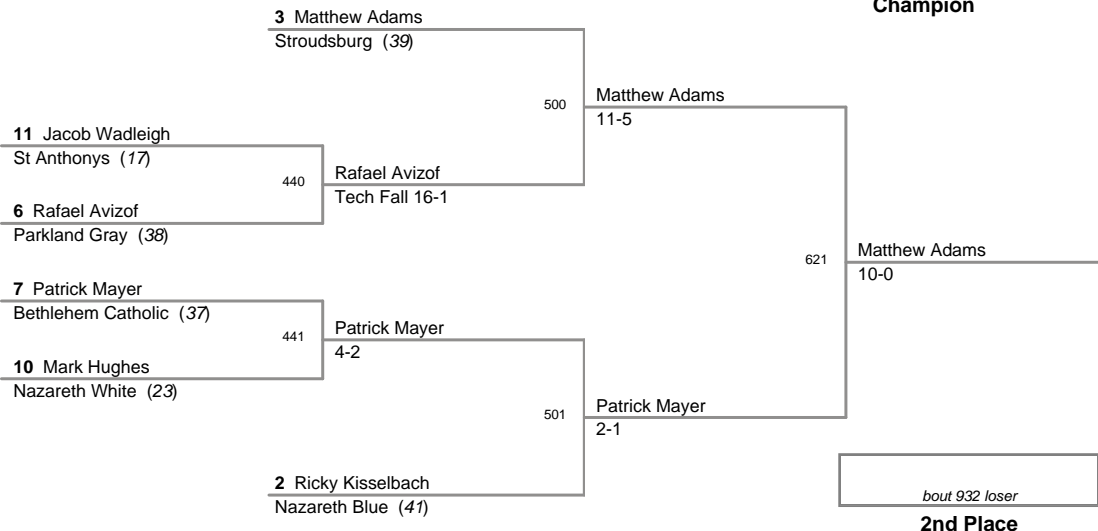

2011 VEWL Varsity  
East Day 1

**70 Lbs**

2011 VEWL Varsity  
East Day 1

**73 Lbs**

**Champion**

**2nd Place**

**3rd Place**

**4th Place**