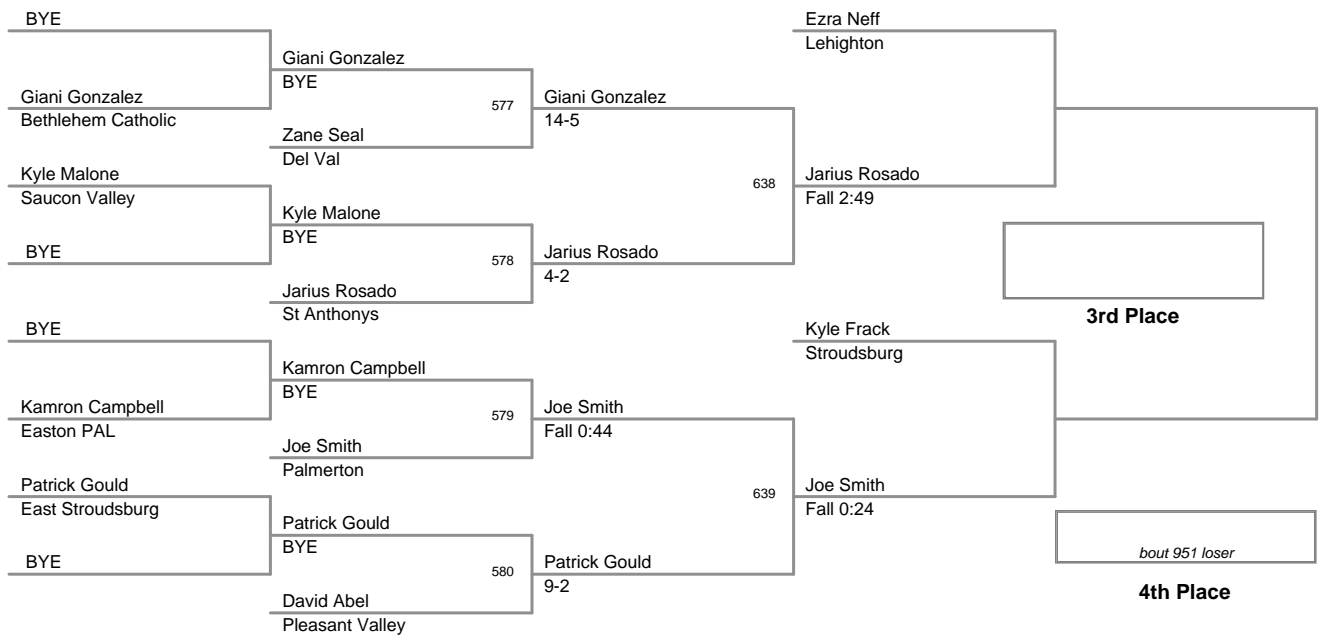

2011 VEWL Varsity  
East Day 1

**76 Lbs**

2011 VEWL Varsity  
East Day 1

**80 Lbs**

2011 VEWL Varsity  
East Day 1

**85 Lbs**

2011 VEWL Varsity  
East Day 1

**90 Lbs**