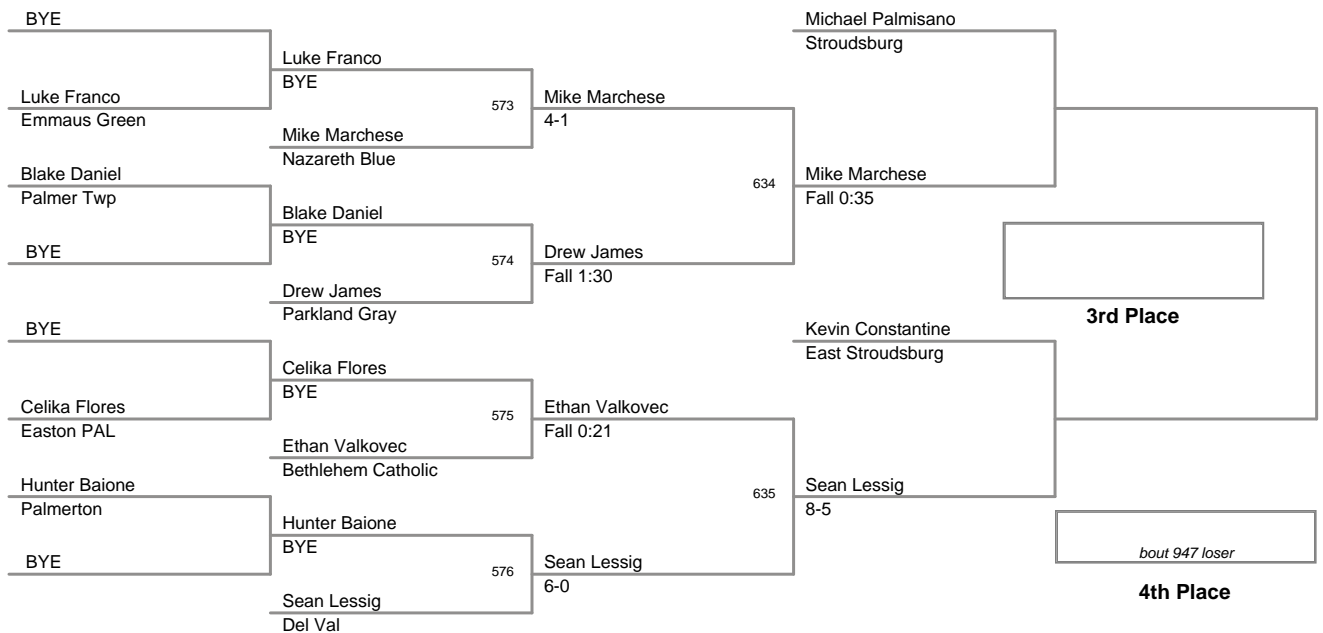

2011 VEWL Varsity  
East Day 1

**76 Lbs**

2011 VEWL Varsity  
East Day 1

**80 Lbs**

2011 VEWL Varsity  
East Day 1

**85 Lbs**

2011 VEWL Varsity  
East Day 1

**90 Lbs**