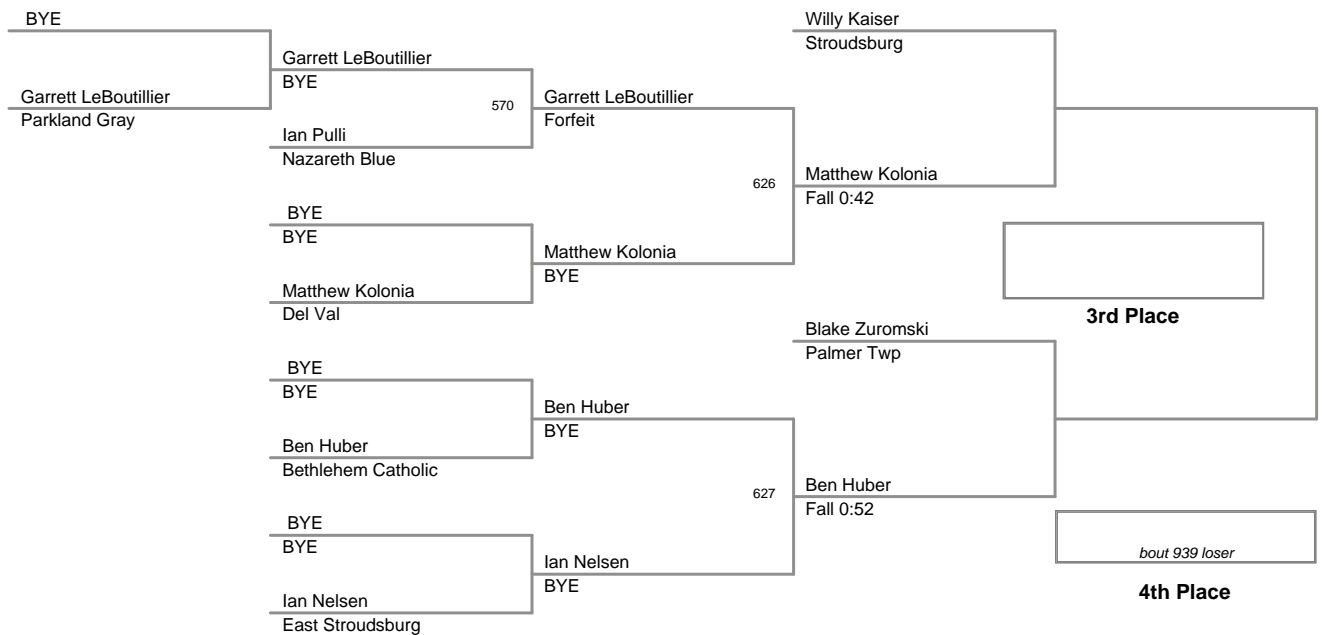

2011 VEWL Varsity
East Day 1

76 Lbs