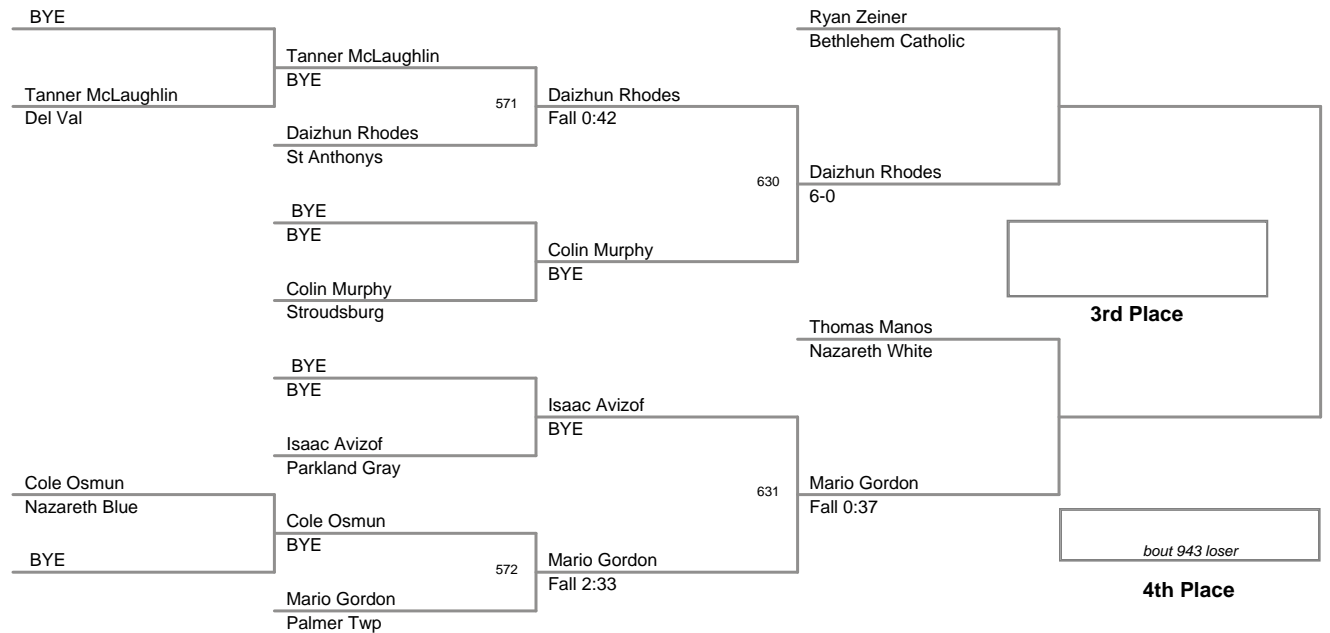

2011 VEWL Varsity
East Day 1

80 Lbs