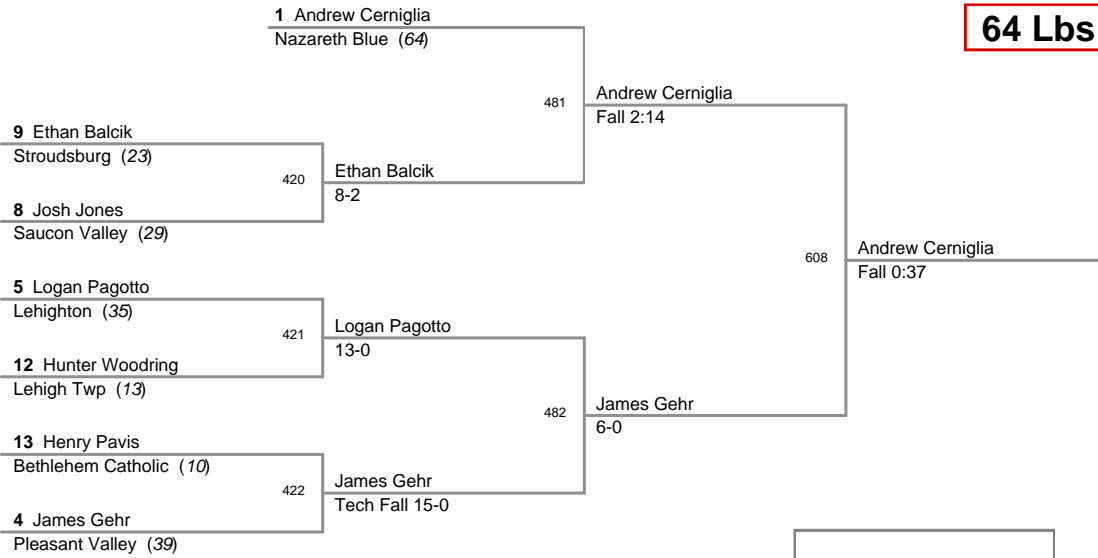

2011 VEWL Varsity  
East Day 1

**46 Lbs**

2011 VEWL Varsity  
East Day 1

**50 Lbs**

2011 VEWL Varsity  
East Day 1

**54 Lbs**

2011 VEWL Varsity  
East Day 1

**58 Lbs**

2011 VEWL Varsity  
East Day 1

**61 Lbs**

2011 VEWL Varsity  
East Day 1

**64 Lbs**

**Champion**

**2nd Place**

2011 VEWL Varsity  
East Day 1

**67 Lbs**