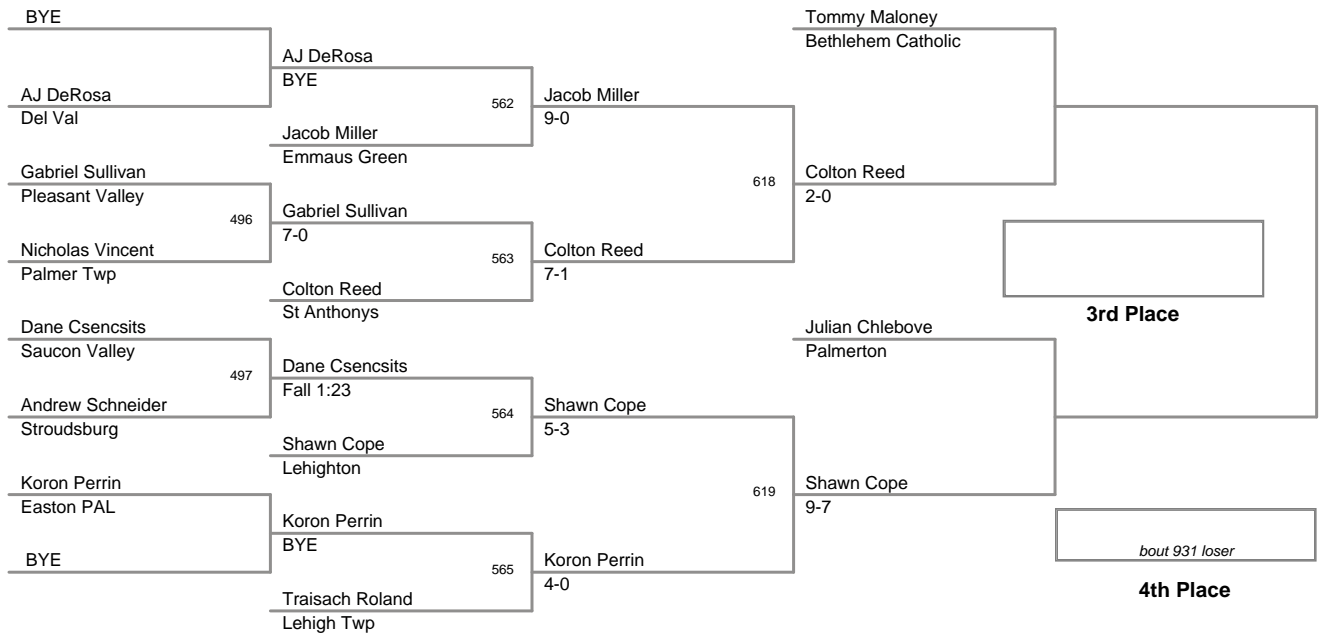

2011 VEWL Varsity
East Day 1

70 Lbs