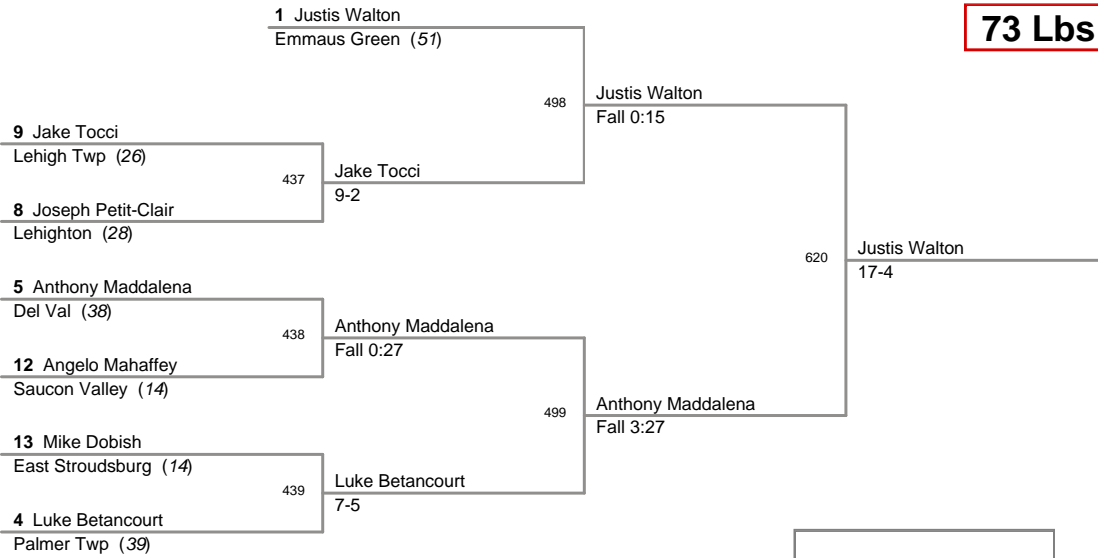

2011 VEWL Varsity  
East Day 1

**70 Lbs**

2011 VEWL Varsity  
East Day 1

**73 Lbs**

**Champion**

**2nd Place**

**3rd Place**

**4th Place**

2011 VEWL Varsity  
East Day 1

**76 Lbs**

2011 VEWL Varsity  
East Day 1

**80 Lbs**

2011 VEWL Varsity  
East Day 1

**85 Lbs**

2011 VEWL Varsity  
East Day 1

**90 Lbs**