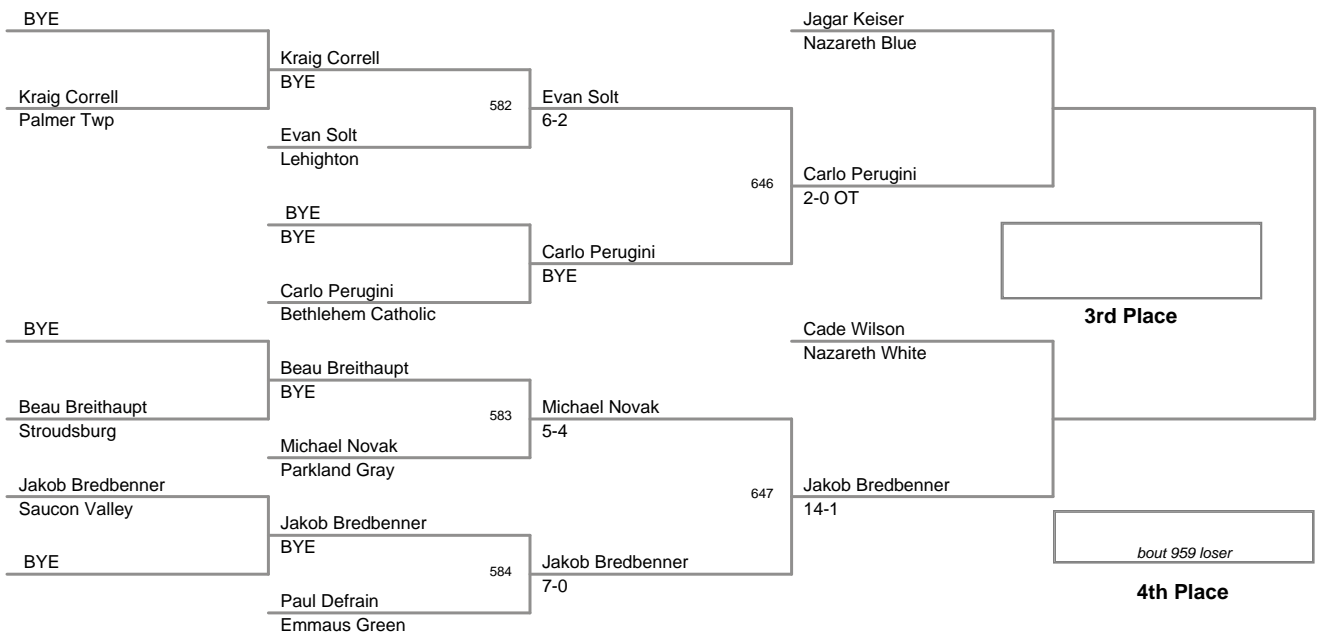

2011 VEWL Varsity
East Day 1

105 Lbs