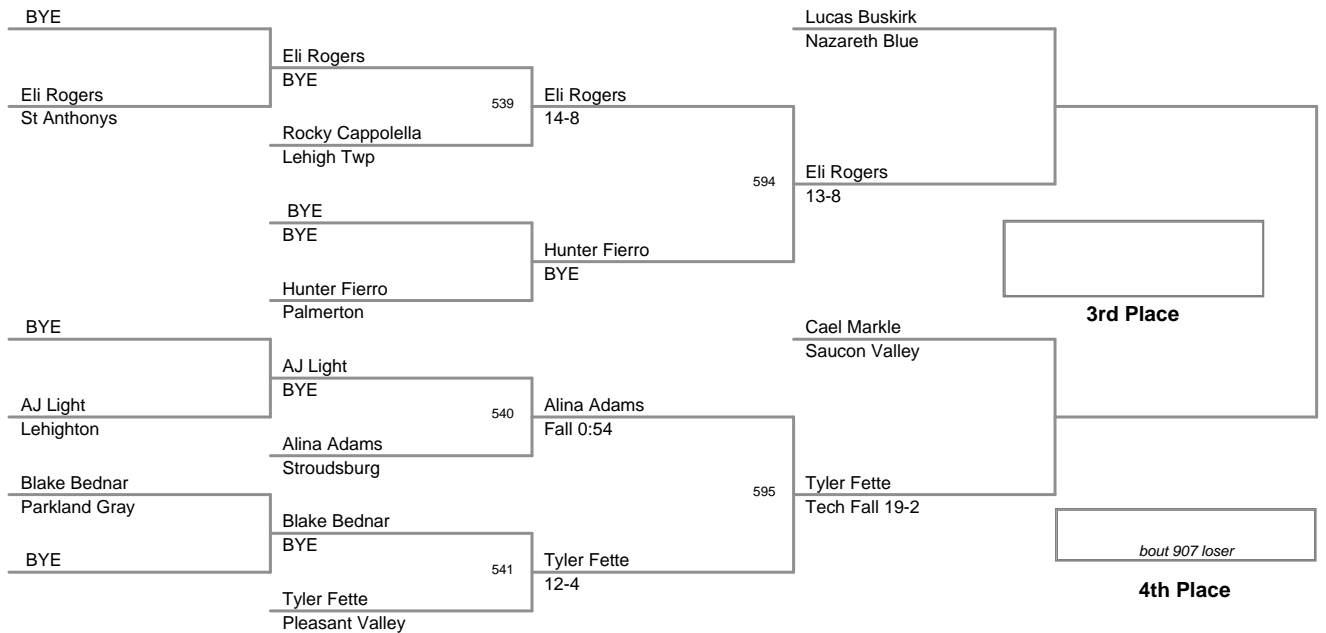

2011 VEWL Varsity  
East Day 1

**46 Lbs**

2011 VEWL Varsity  
East Day 1

**50 Lbs**

2011 VEWL Varsity  
East Day 1

**54 Lbs**

2011 VEWL Varsity  
East Day 1

**58 Lbs**

2011 VEWL Varsity  
East Day 1

**61 Lbs**

2011 VEWL Varsity  
East Day 1

**64 Lbs**

**Champion**

**2nd Place**

2011 VEWL Varsity  
East Day 1

**67 Lbs**