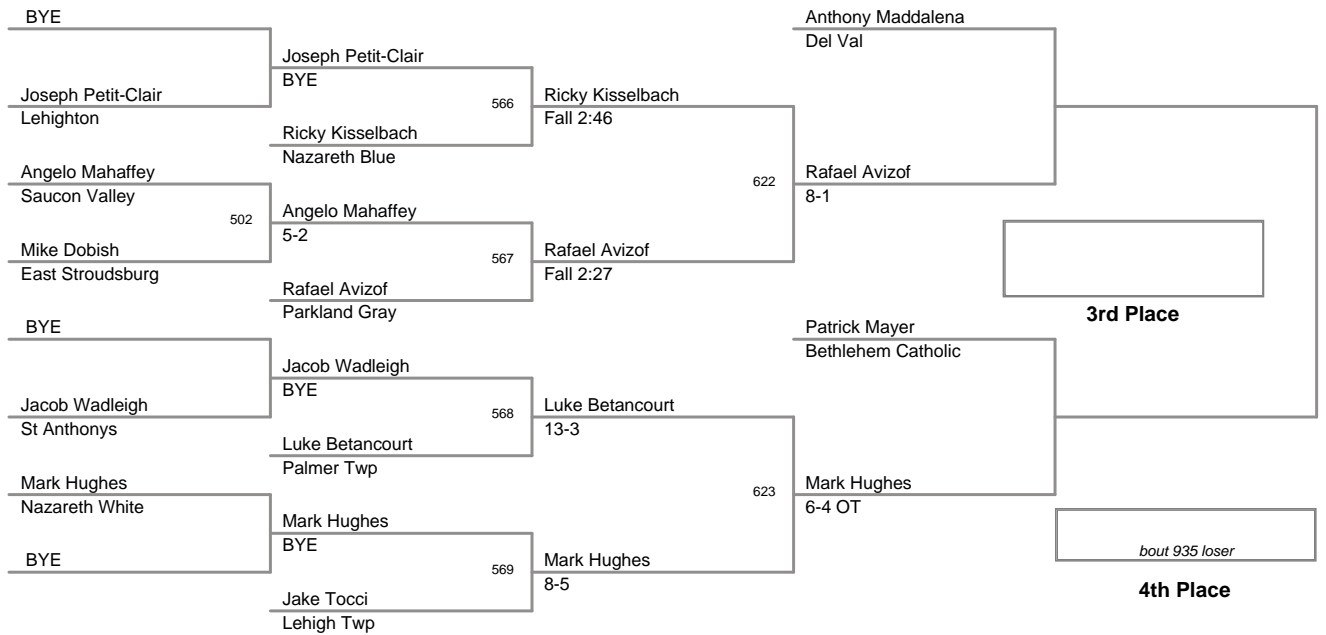

2011 VEWL Varsity  
East Day 1

**70 Lbs**

2011 VEWL Varsity  
East Day 1

**73 Lbs**

**Champion**

**2nd Place**

**3rd Place**

**4th Place**