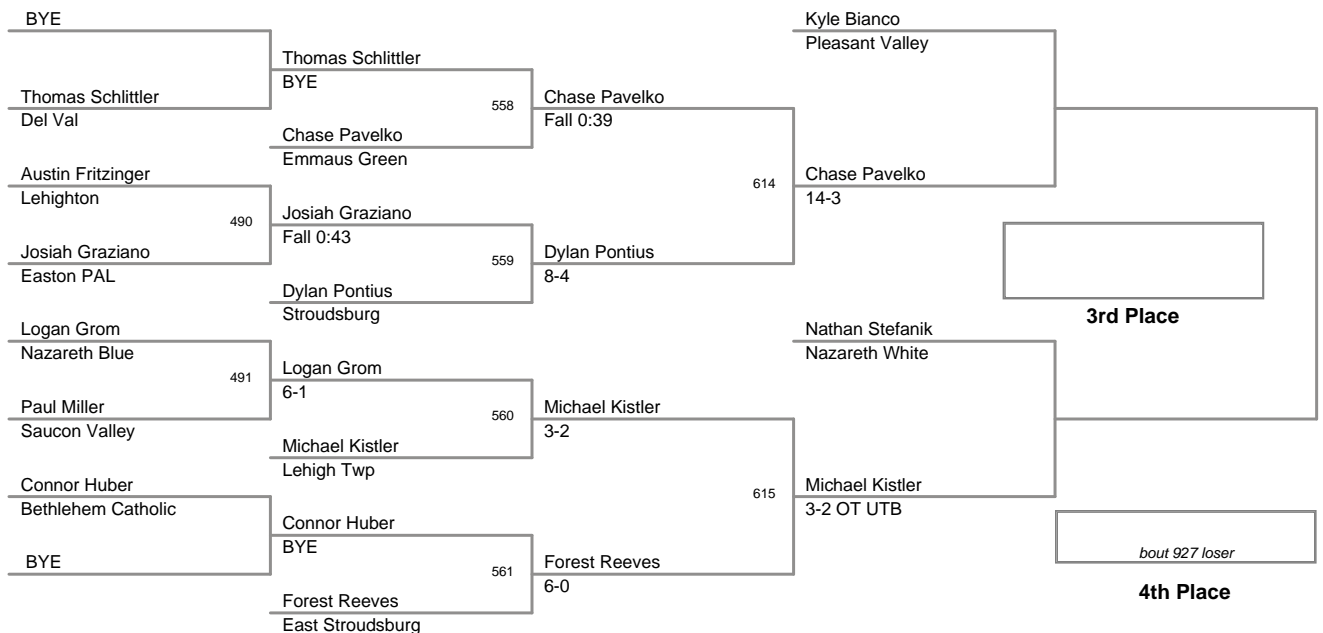

2011 VEWL Varsity  
East Day 1

**61 Lbs**

2011 VEWL Varsity  
East Day 1

**64 Lbs**

**Champion**

**2nd Place**

2011 VEWL Varsity  
East Day 1

**67 Lbs**