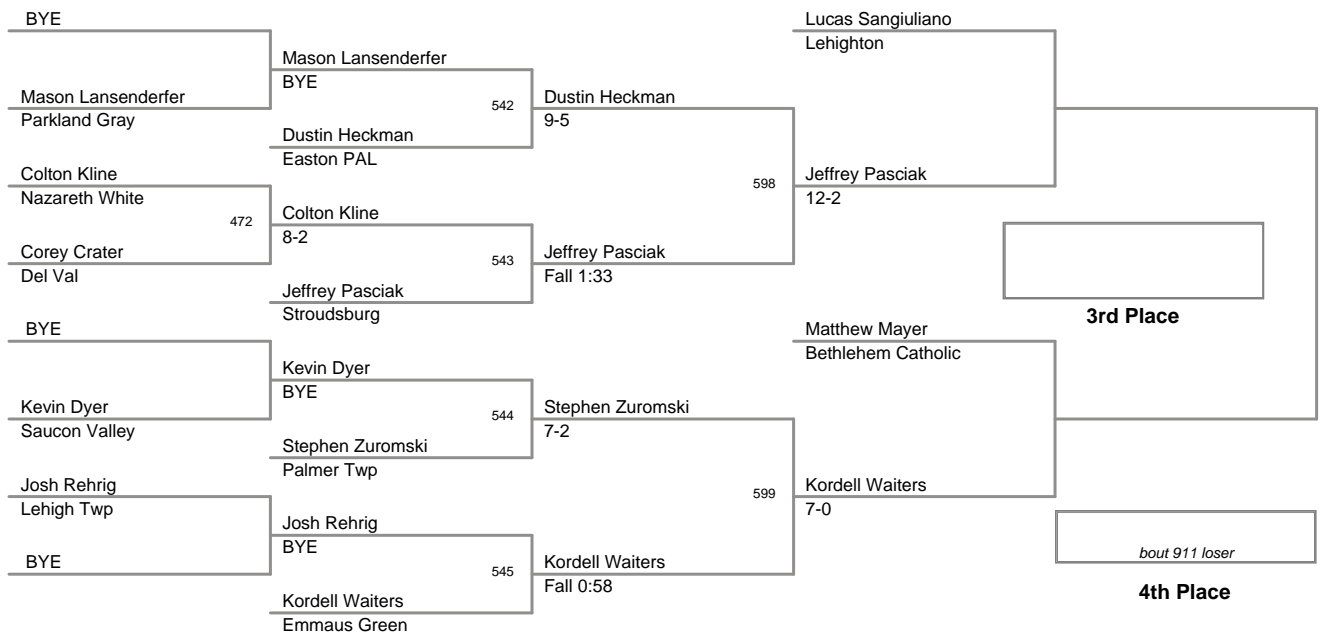

2011 VEWL Varsity  
East Day 1

**46 Lbs**

2011 VEWL Varsity  
East Day 1

**50 Lbs**

2011 VEWL Varsity  
East Day 1

**54 Lbs**

2011 VEWL Varsity  
East Day 1

**58 Lbs**

2011 VEWL Varsity  
East Day 1

**61 Lbs**

2011 VEWL Varsity  
East Day 1

**64 Lbs**

**Champion**

**2nd Place**

2011 VEWL Varsity  
East Day 1

**67 Lbs**