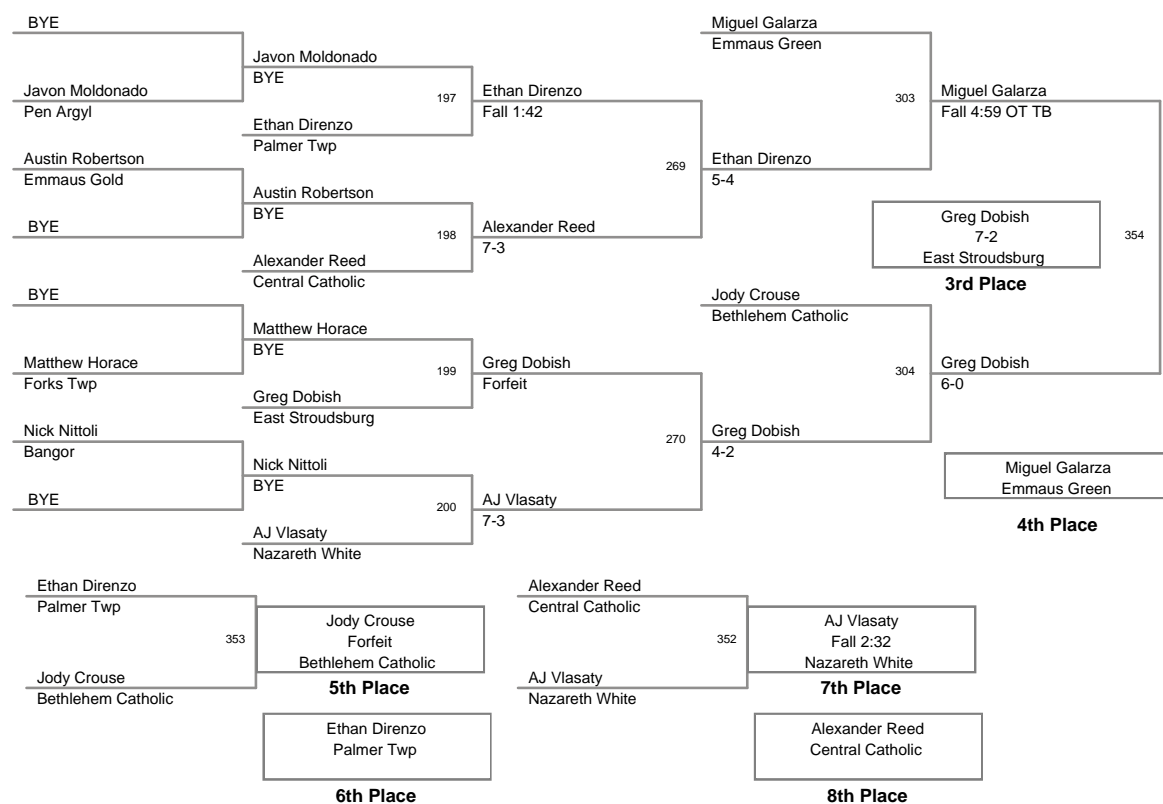

2011 VEWL VARSITY
CHAMPIONSHIPS

120 Lbs