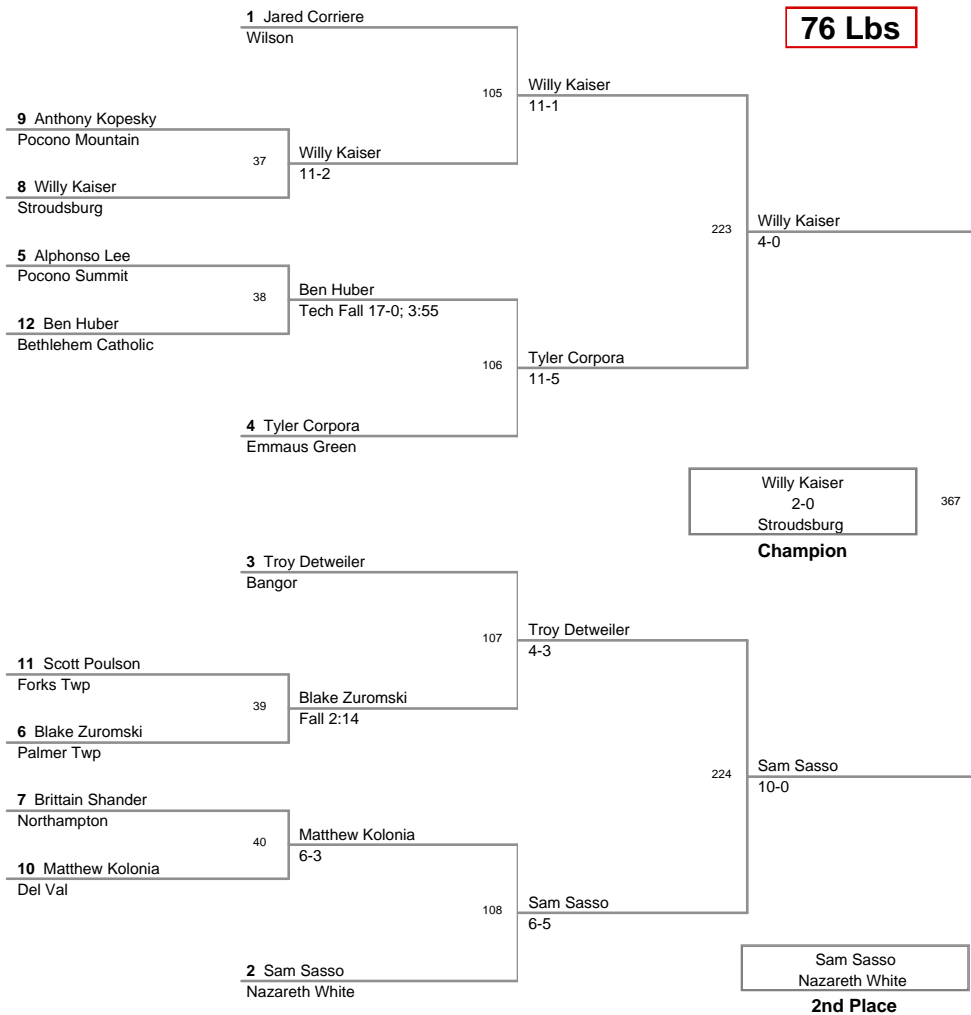

67 Lbs

2011 VEWL VARSITY
CHAMPIONSHIPS

70 Lbs

2011 VEWL VARSITY
CHAMPIONSHIPS

73 Lbs

2011 VEWL VARSITY
CHAMPIONSHIPS

76 Lbs

2011 VEWL VARSITY
CHAMPIONSHIPS