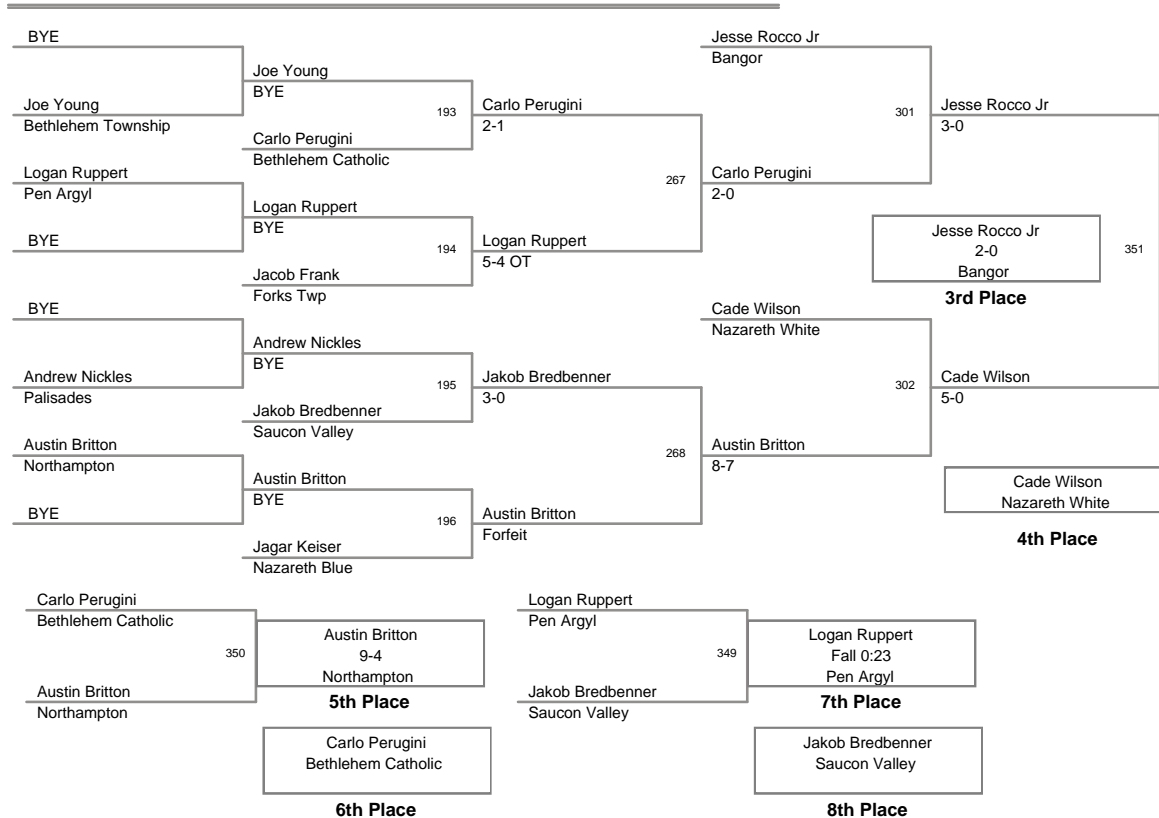

2011 VEWL VARSITY
CHAMPIONSHIPS

105 Lbs