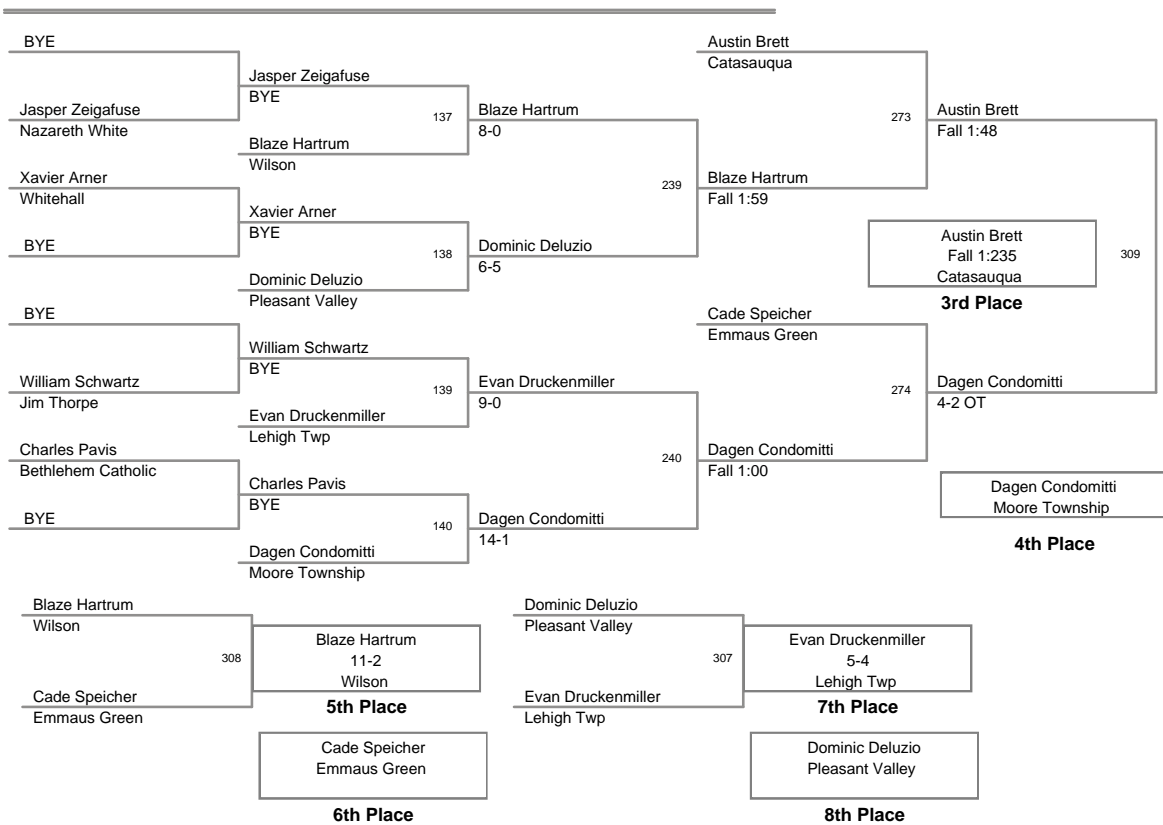

Plc	Points	Team	CH	CO
1	188	Nazareth White	-	-
2	133	Emmaus Green	-	-
3	124	Northampton	-	-
4	119.5	East Stroudsburg	-	-
5	118	Forks Twp	-	-
6	111	Palmerton	-	-
7	92	Wilson	-	-
8	82.5	Parkland Red	-	-
9	79	Whitehall	-	-
10	73	Stroudsburg	-	-
11	72	Bangor	-	-
11	72	Bethlehem Catholic	-	-
13	70	Palmer Twp	-	-
14	67	Catasauqua	-	-
15	61	Nazareth Blue	-	-
16	55	Central Catholic	-	-
17	50	Lehighton	-	-
18	47.5	Moore Township	-	-
19	32	Bethlehem Township	-	-
20	29	Pleasant Valley	-	-
21	27	Pen Argyl	-	-
22	22	Pocono Summit	-	-
23	21	Palisades	-	-
24	19	Pocono Mountain	-	-
25	17	Del Val	-	-
25	17	St Anthonys	-	-
27	14	Lehigh Twp	-	-
28	13	Parkland Gray	-	-
29	12	Saucon Valley	-	-
30	0	Easton PAL	-	-
30	0	Emmaus Gold	-	-
30	0	Jim Thorpe	-	-

Most Outstanding Wrestler

Jared Papcsy - 85 lbs

Nazareth White

**2011 VEVL VARSITY
CHAMPIONSHIPS**

46 Lbs