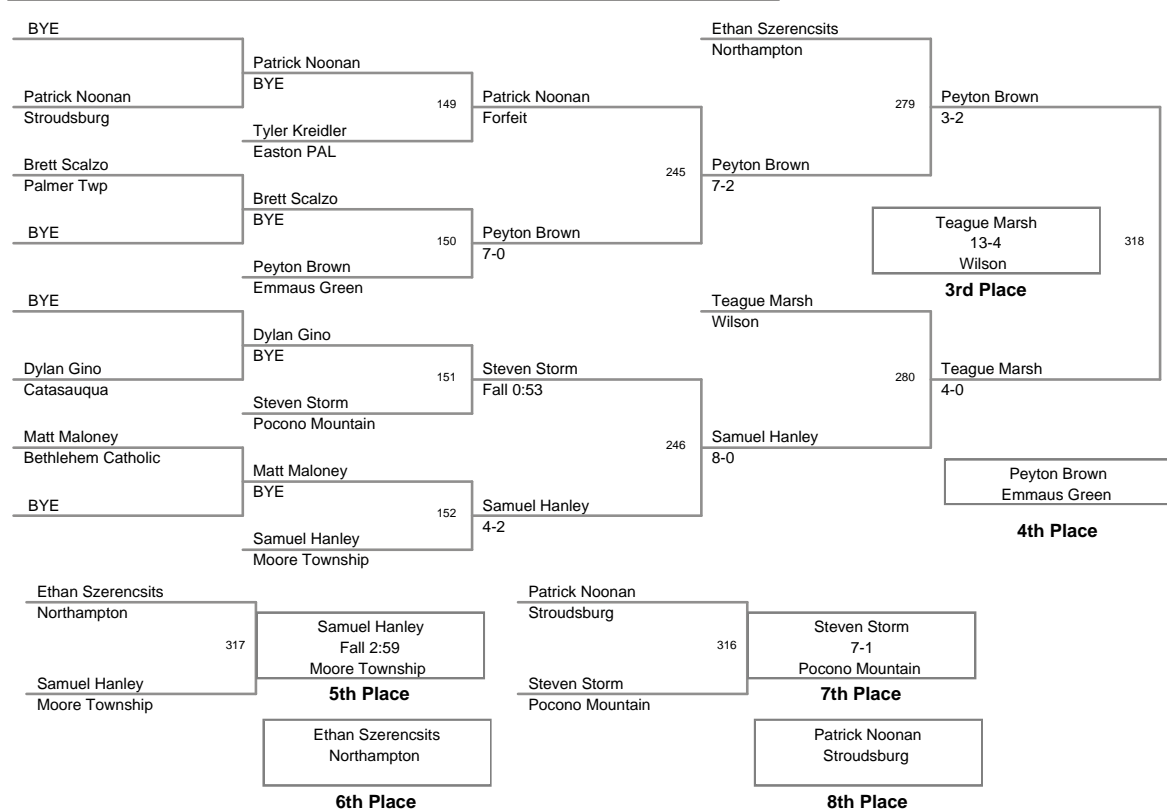

2011 VEWL VARSITY
CHAMPIONSHIPS

58 Lbs