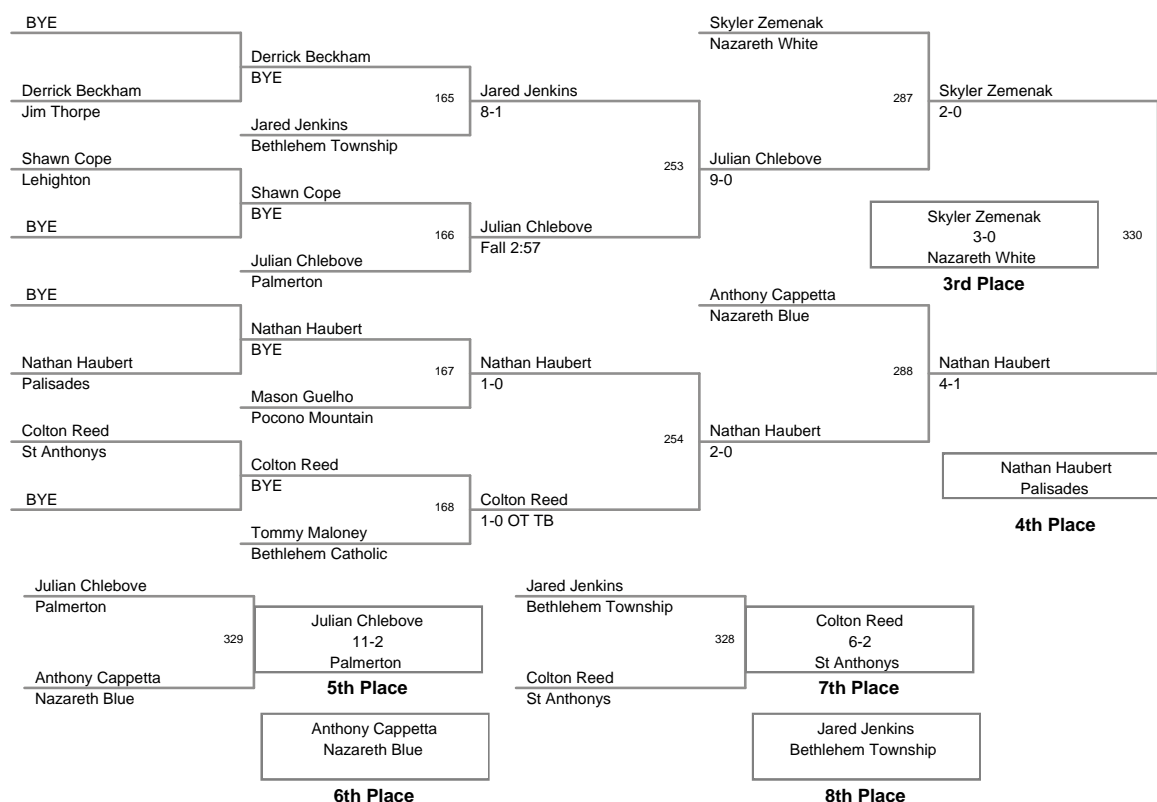

2011 VEWL VARSITY
CHAMPIONSHIPS

70 Lbs