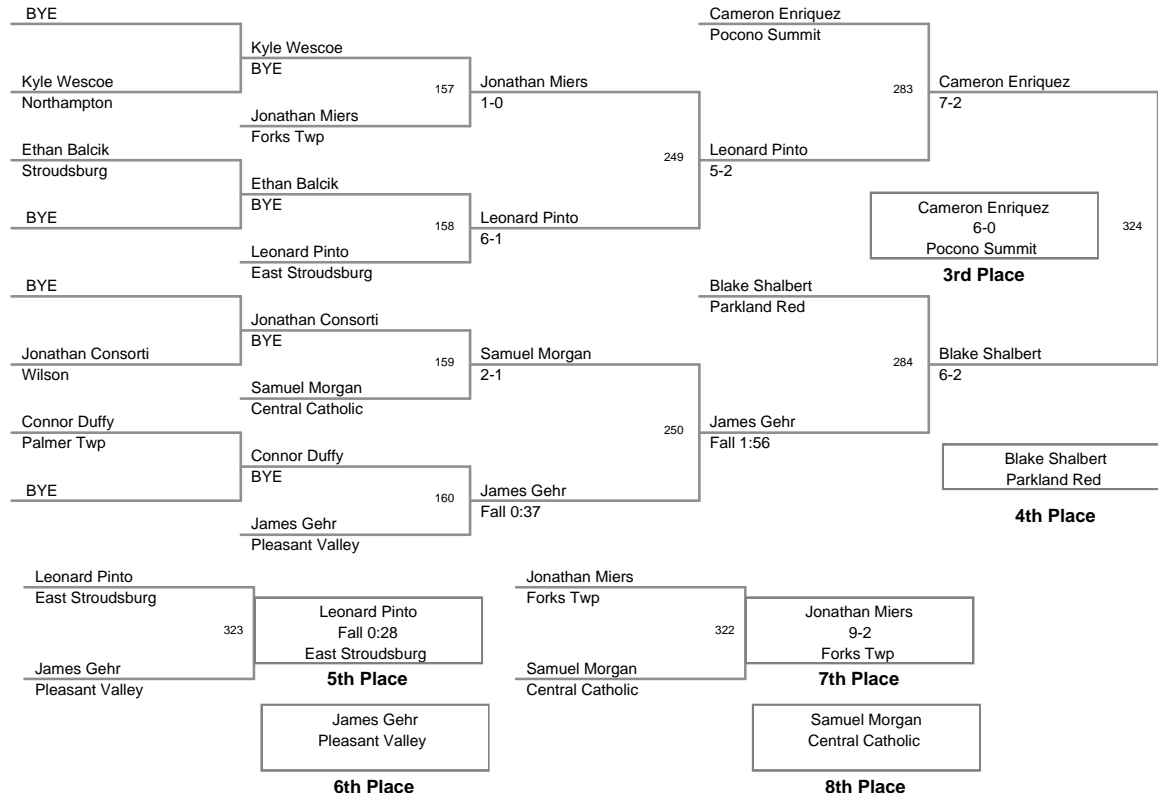

54 Lbs

2011 VEWL VARSITY
CHAMPIONSHIPS

58 Lbs

2011 VEWL VARSITY
CHAMPIONSHIPS

61 Lbs

2011 VEWL VARSITY
CHAMPIONSHIPS

64 Lbs

2011 VEWL VARSITY
CHAMPIONSHIPS