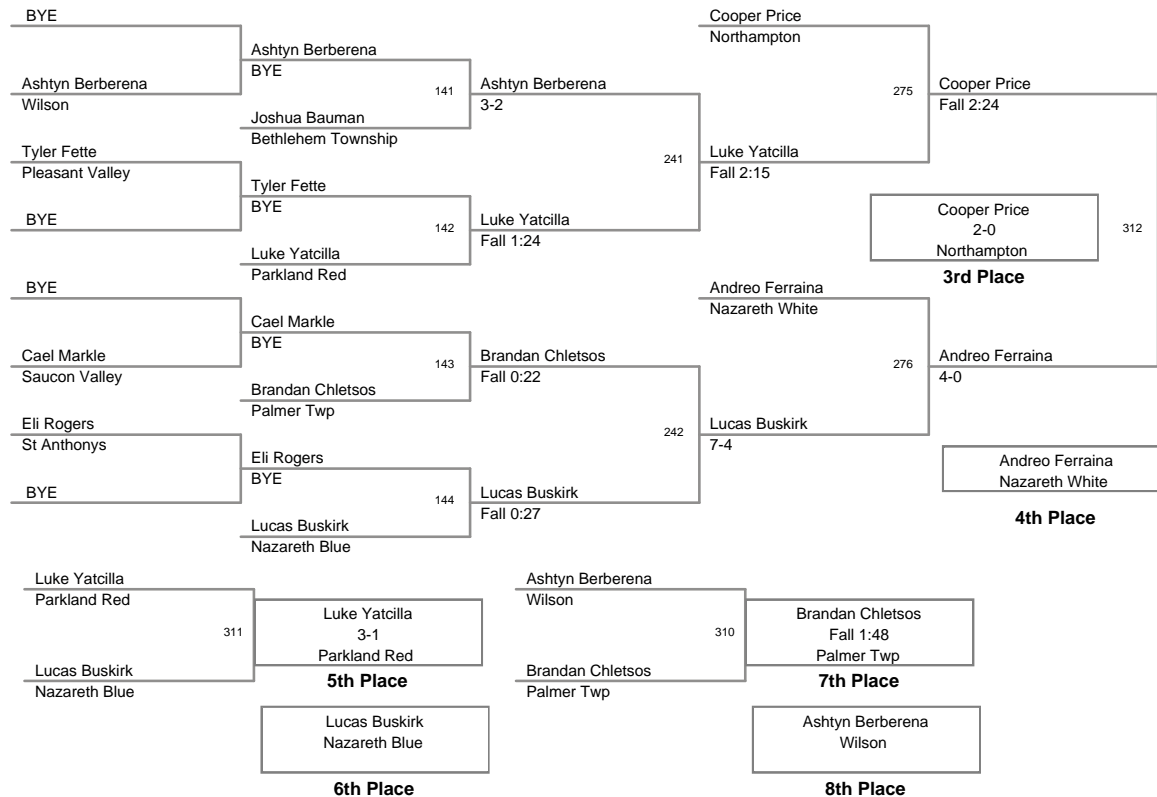

Most Outstanding Wrestler

Jared Papcsy - 85 lbs

Nazareth White

**2011 VEVL VARSITY
CHAMPIONSHIPS**

46 Lbs

2011 VEWL VARSITY
CHAMPIONSHIPS

50 Lbs

2011 VEWL VARSITY
CHAMPIONSHIPS