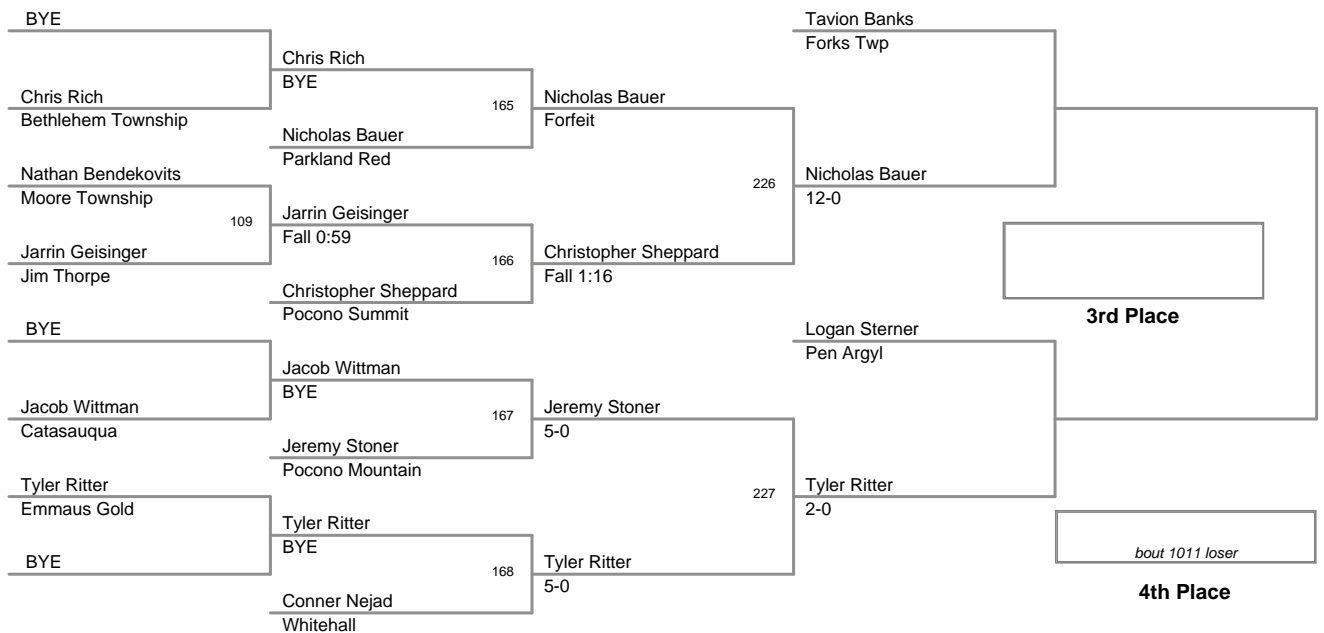

2011 VEWL Varsity
West Day 1

73 Lbs

2011 VEWL Varsity
West Day 1

76 Lbs

2011 VEWL Varsity
West Day 1

80 Lbs

2011 VEWL Varsity
West Day 1

85 Lbs