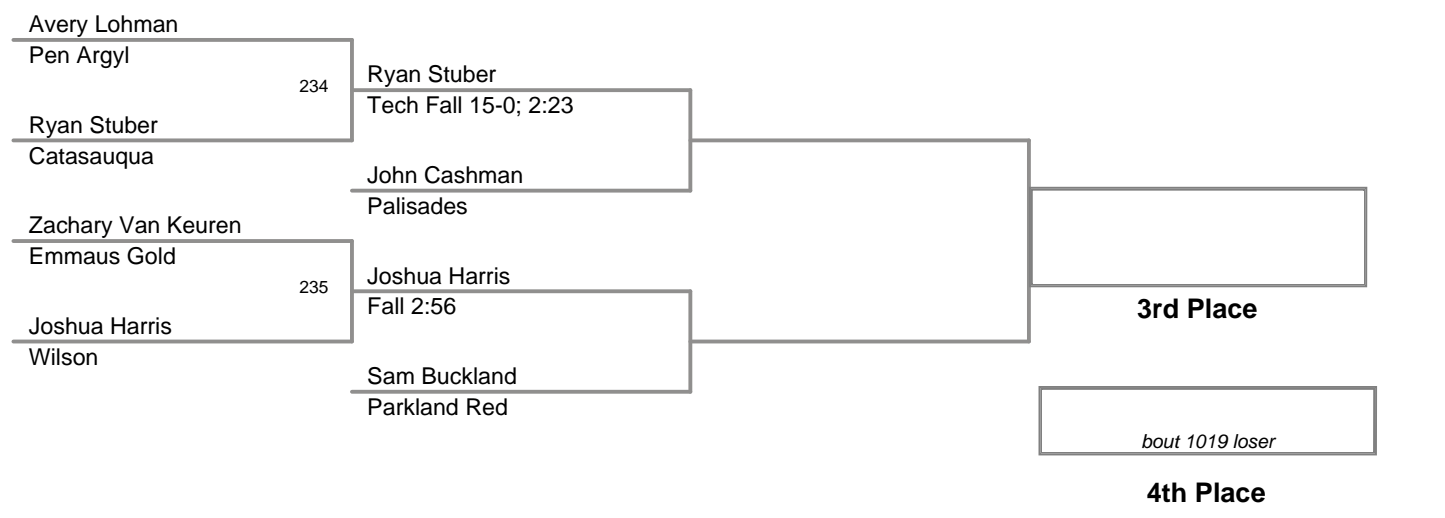

2011 VEWL Varsity
West Day 1

90 Lbs