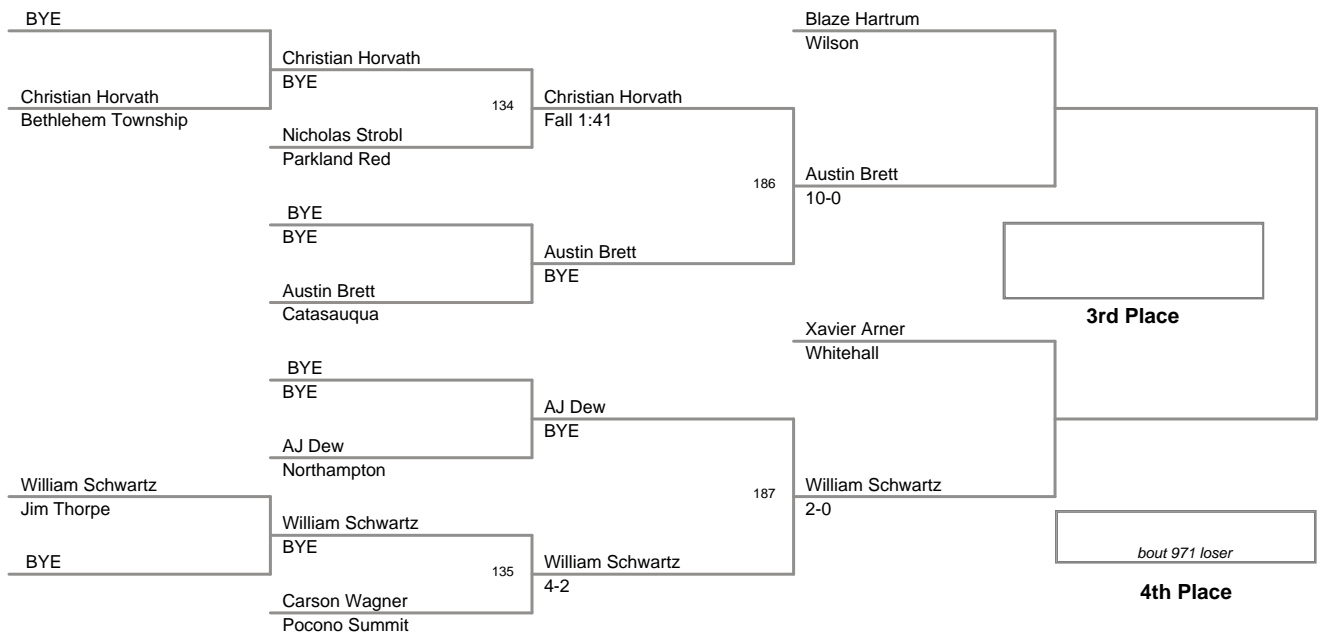

2011 VEWL Varsity
West Day 1

46 Lbs

2011 VEWL Varsity
West Day 1

50 Lbs

2011 VEWL Varsity
West Day 1

54 Lbs

2011 VEWL Varsity
West Day 1

58 Lbs