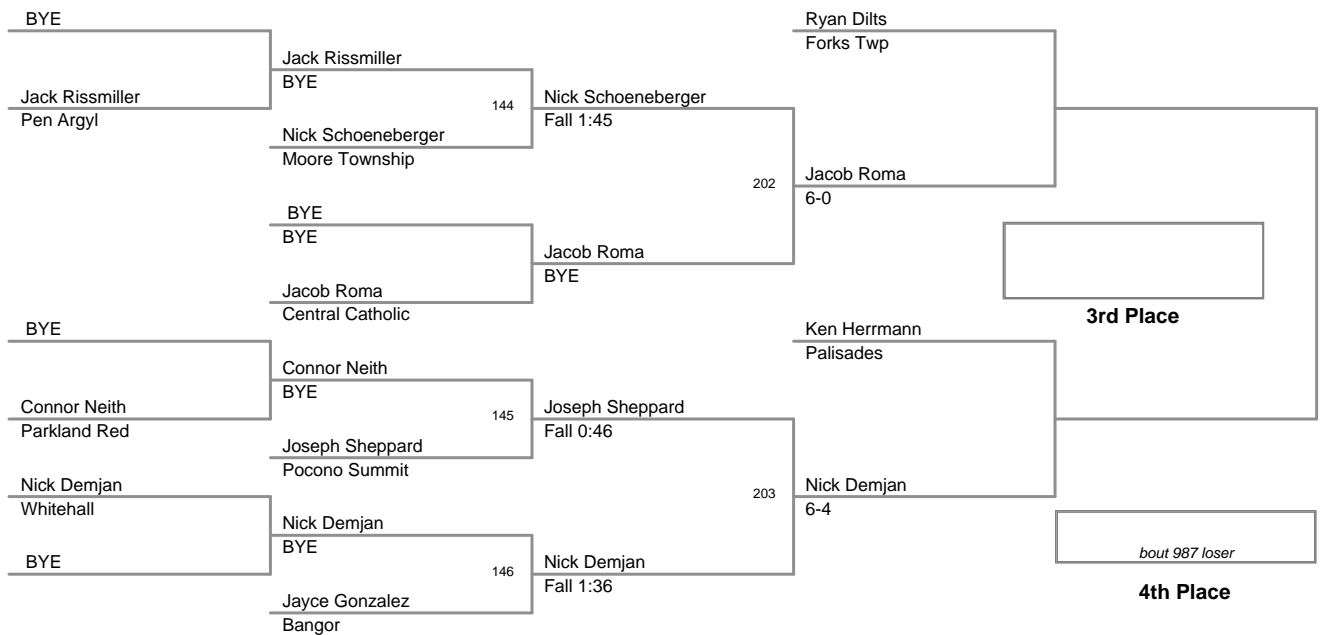

2011 VEWL Varsity
West Day 1

46 Lbs

2011 VEWL Varsity
West Day 1

50 Lbs

2011 VEWL Varsity
West Day 1

54 Lbs

2011 VEWL Varsity
West Day 1

58 Lbs

2011 VEWL Varsity
West Day 1

61 Lbs

2011 VEWL Varsity
West Day 1

64 Lbs

2011 VEWL Varsity
West Day 1

67 Lbs

2011 VEWL Varsity
West Day 1

70 Lbs