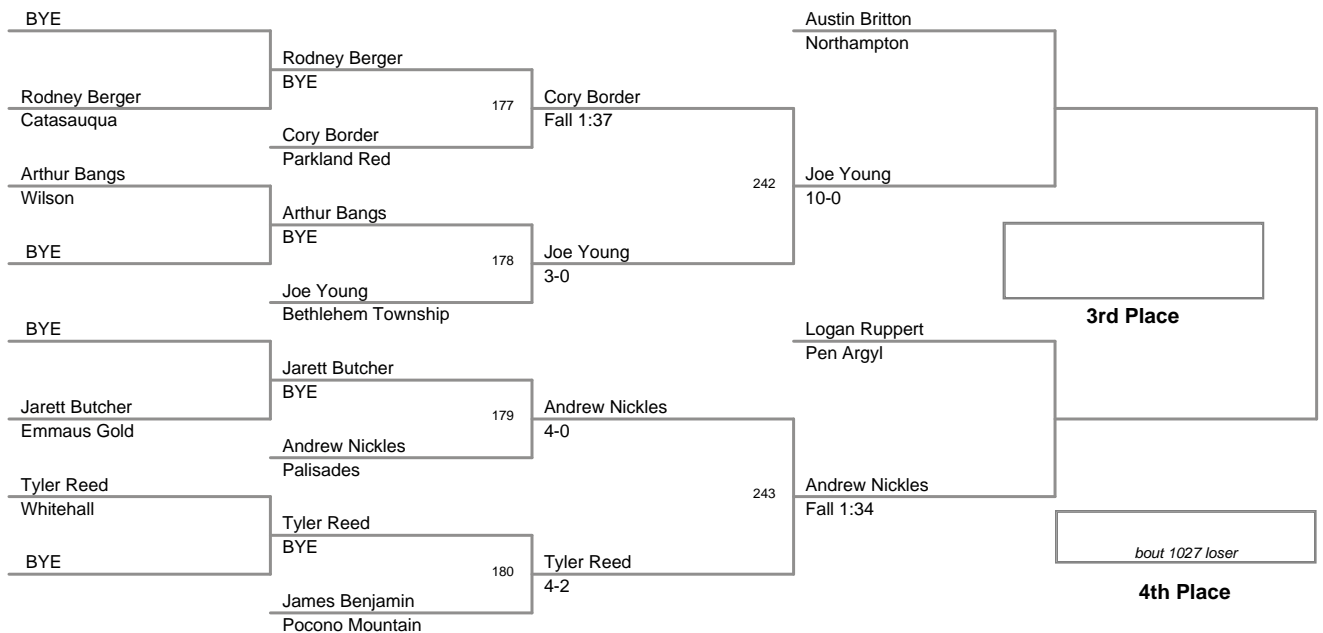

2011 VEWL Varsity
West Day 1

90 Lbs

2011 VEWL Varsity
West Day 1

95 Lbs

2011 VEWL Varsity
West Day 1

105 Lbs

2011 VEWL Varsity
West Day 1

120 Lbs