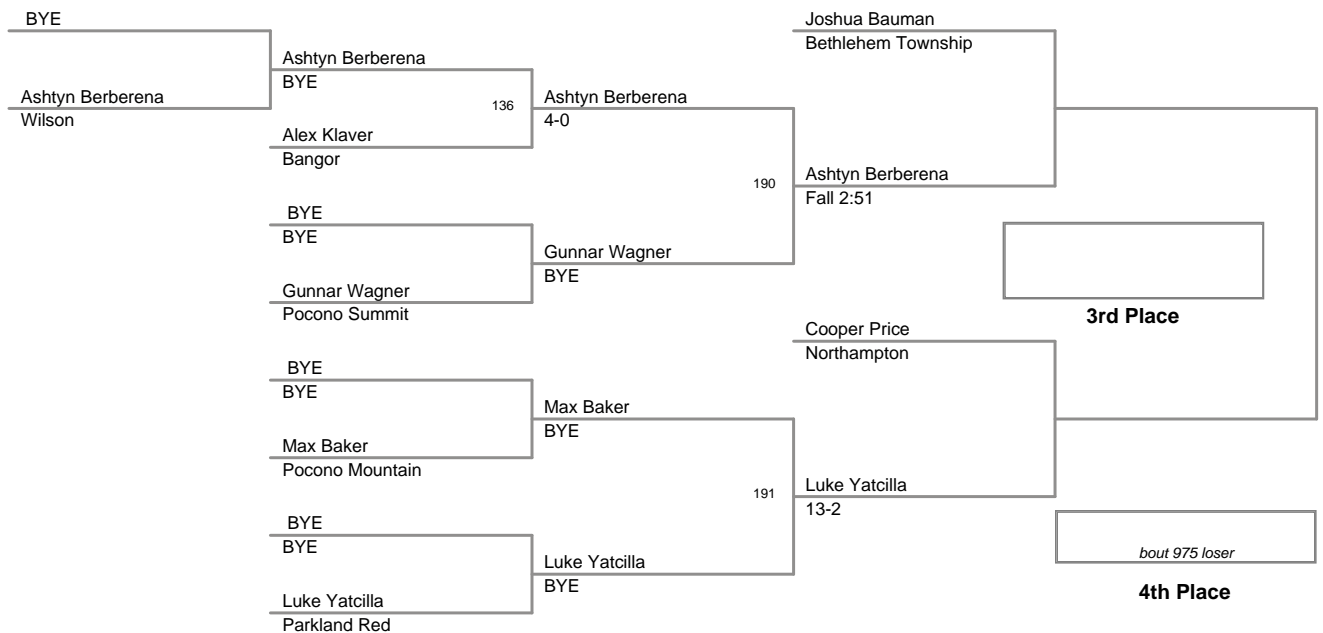

2011 VEWL Varsity
West Day 1

46 Lbs

2011 VEWL Varsity
West Day 1

50 Lbs

2011 VEWL Varsity
West Day 1

54 Lbs

2011 VEWL Varsity
West Day 1

58 Lbs

2011 VEWL Varsity
West Day 1

61 Lbs

2011 VEWL Varsity
West Day 1

64 Lbs

2011 VEWL Varsity
West Day 1

67 Lbs

2011 VEWL Varsity
West Day 1

70 Lbs