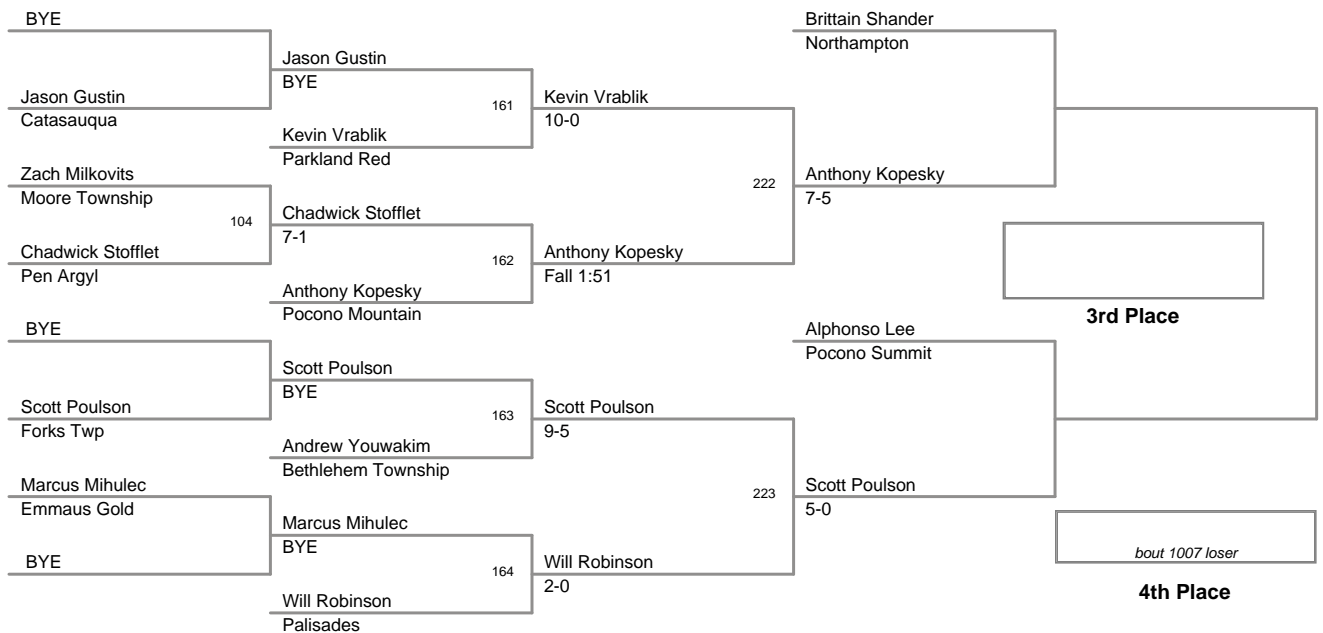

2011 VEWL Varsity
West Day 1

76 Lbs