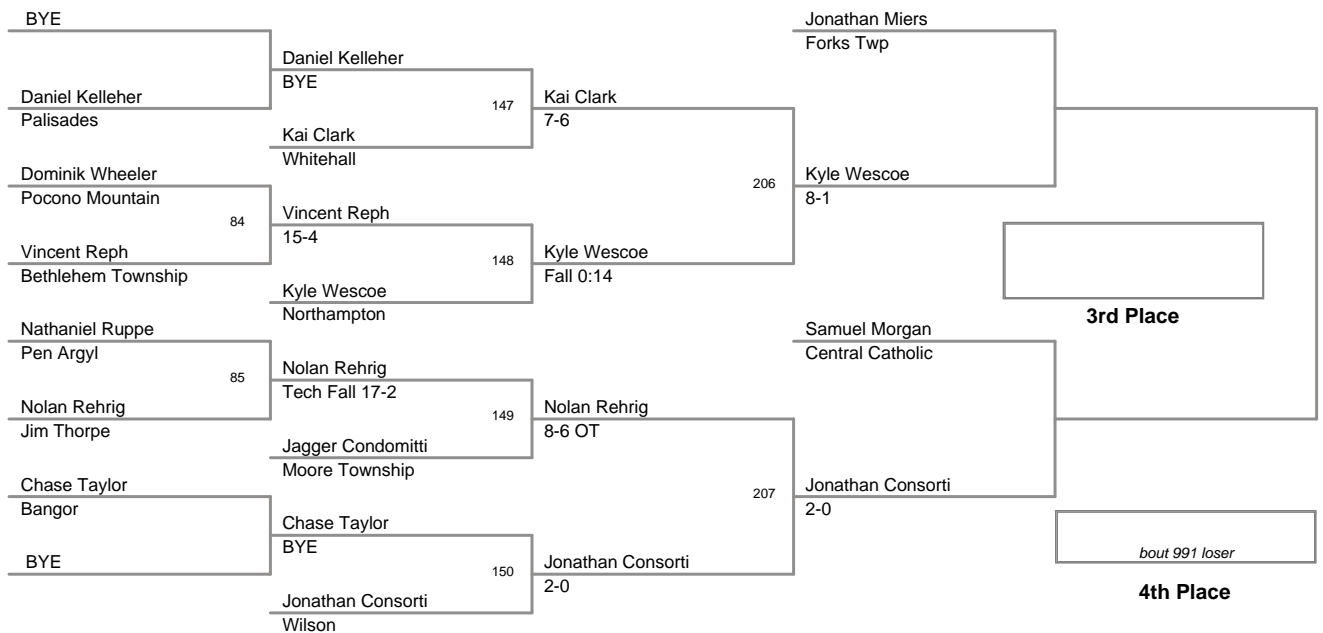

2011 VEWL Varsity
West Day 1

46 Lbs

2011 VEWL Varsity
West Day 1

50 Lbs

2011 VEWL Varsity
West Day 1

54 Lbs

2011 VEWL Varsity
West Day 1

58 Lbs

2011 VEWL Varsity
West Day 1

61 Lbs

2011 VEWL Varsity
West Day 1

64 Lbs

2011 VEWL Varsity
West Day 1

67 Lbs

2011 VEWL Varsity
West Day 1

70 Lbs