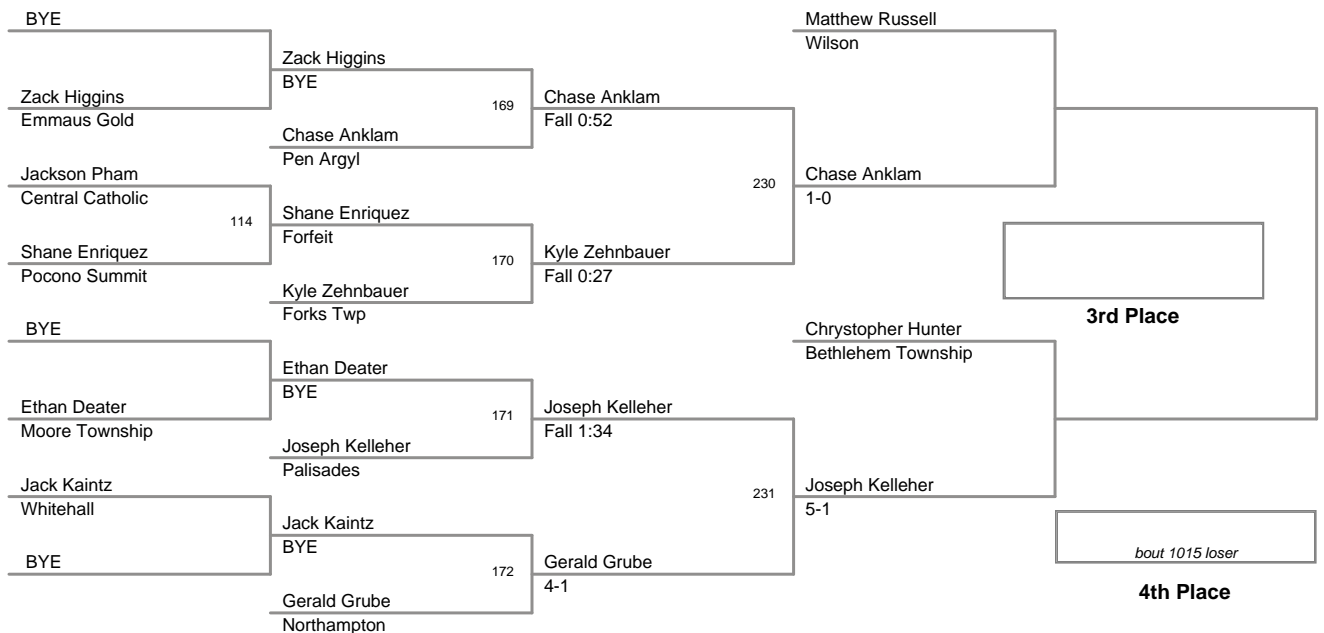

2011 VEWL Varsity
West Day 1

73 Lbs

2011 VEWL Varsity
West Day 1

76 Lbs

2011 VEWL Varsity
West Day 1

80 Lbs

2011 VEWL Varsity
West Day 1

85 Lbs