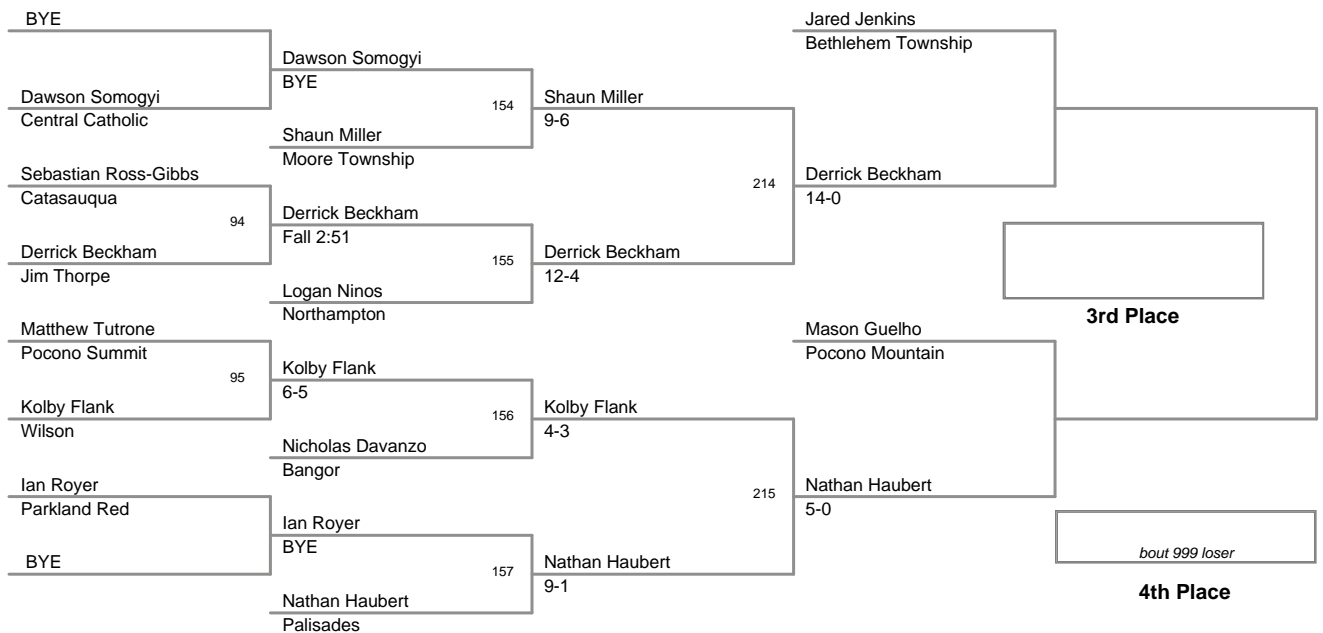

2011 VEWL Varsity
West Day 1

61 Lbs

2011 VEWL Varsity
West Day 1

64 Lbs

2011 VEWL Varsity
West Day 1

67 Lbs

2011 VEWL Varsity
West Day 1

70 Lbs