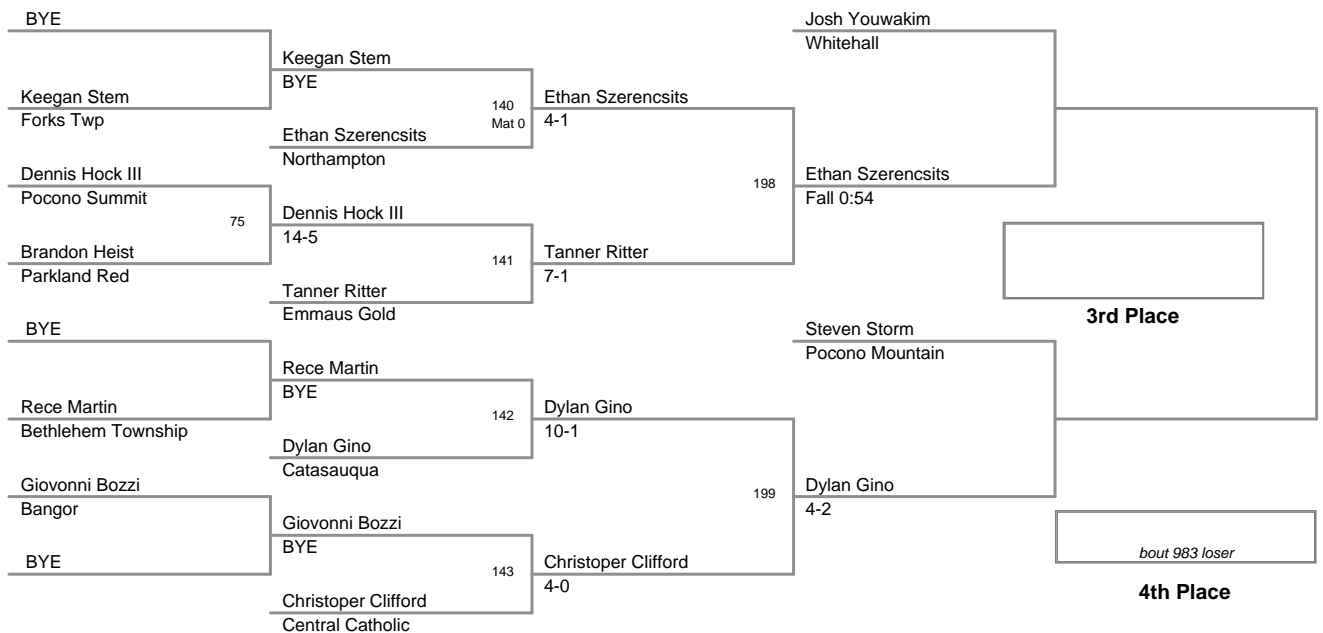

2011 VEWL Varsity
West Day 1

46 Lbs

2011 VEWL Varsity
West Day 1

50 Lbs

2011 VEWL Varsity
West Day 1

54 Lbs

2011 VEWL Varsity
West Day 1

58 Lbs