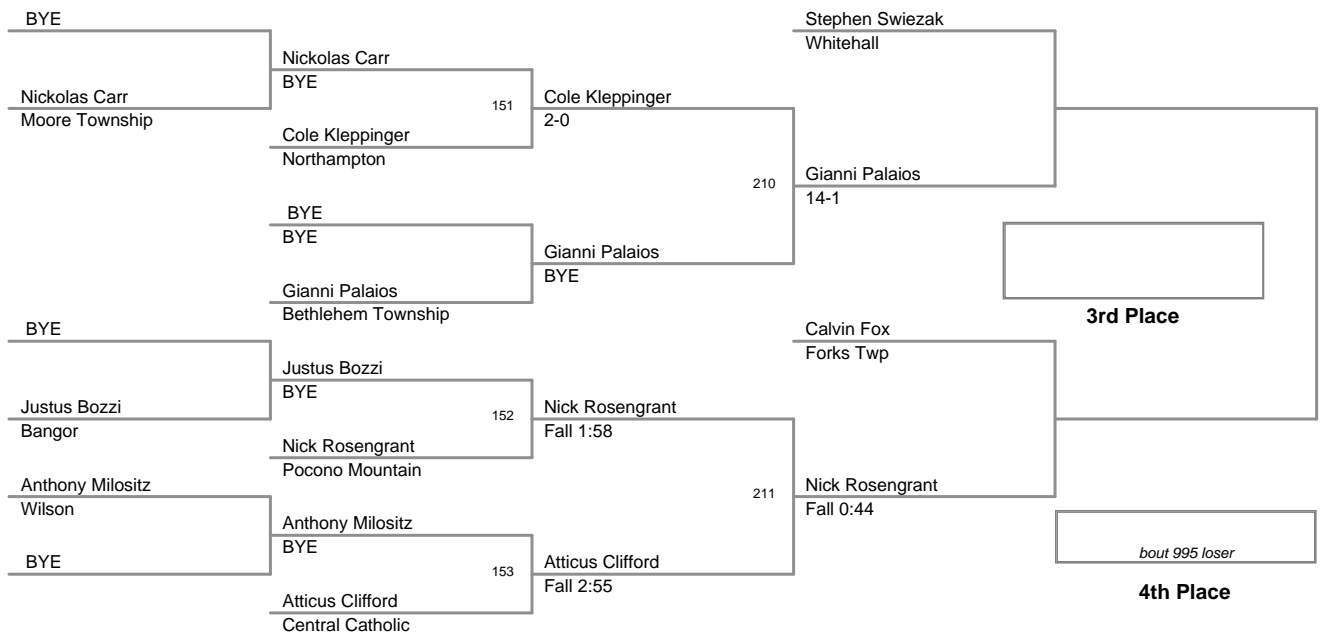

2011 VEWL Varsity
West Day 1

61 Lbs

2011 VEWL Varsity
West Day 1

64 Lbs

2011 VEWL Varsity
West Day 1

67 Lbs

2011 VEWL Varsity
West Day 1

70 Lbs