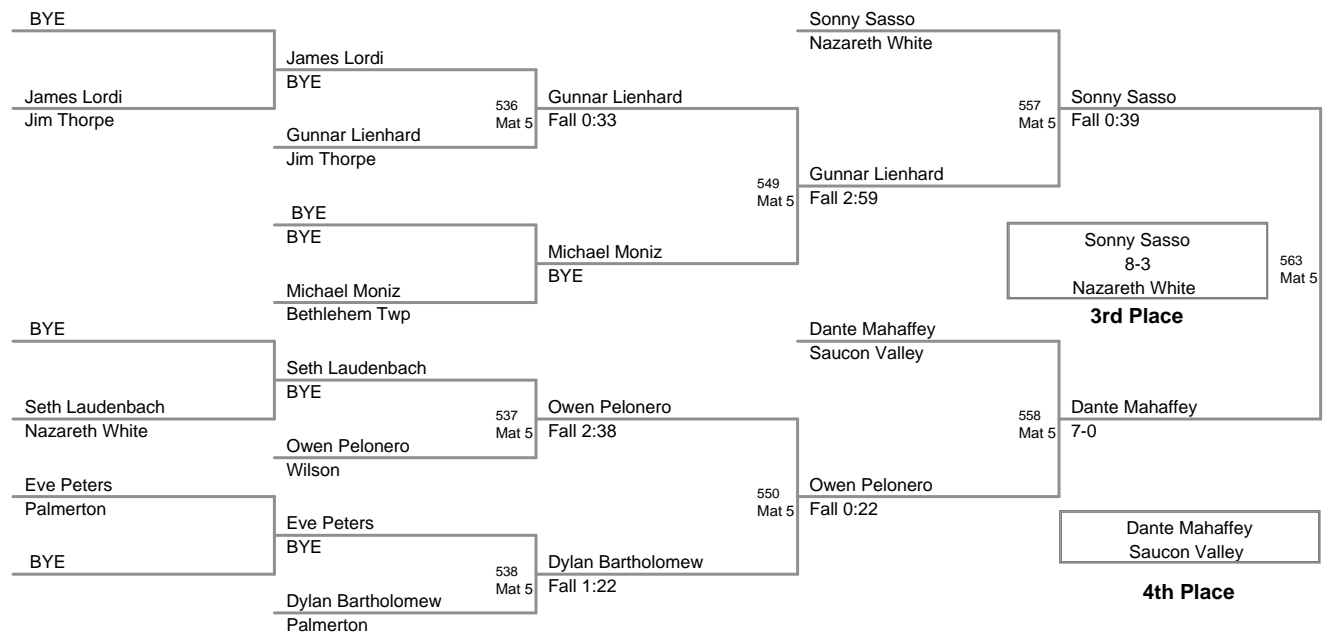

46 Lbs

50 Lbs

2012 VEWL JV
East (on Mat 1)

54 Lbs

58 Lbs

2012 VEWL JV
East (on Mat 6)

61 Lbs

64 Lbs