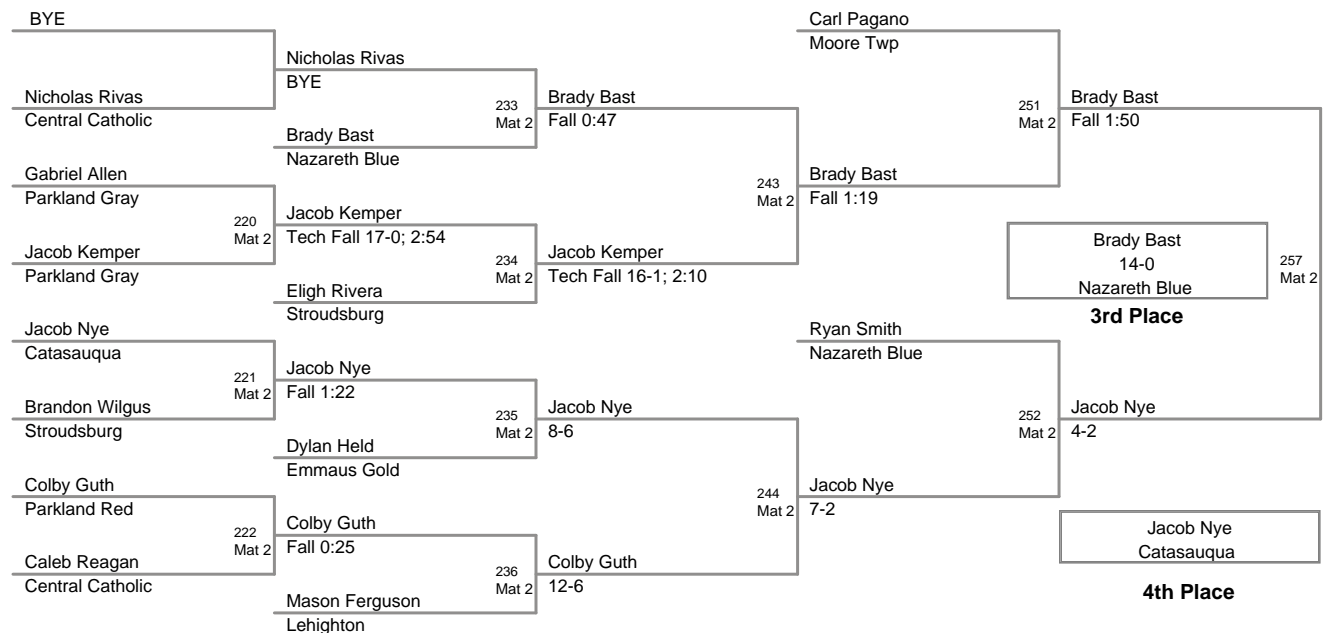

Michael Stepp
Whitehall

Champion

Cole Schreck
Saucon Valley

2nd Place

Alex Morris
Saucon Valley

3rd Place

46 Lbs

50 Lbs