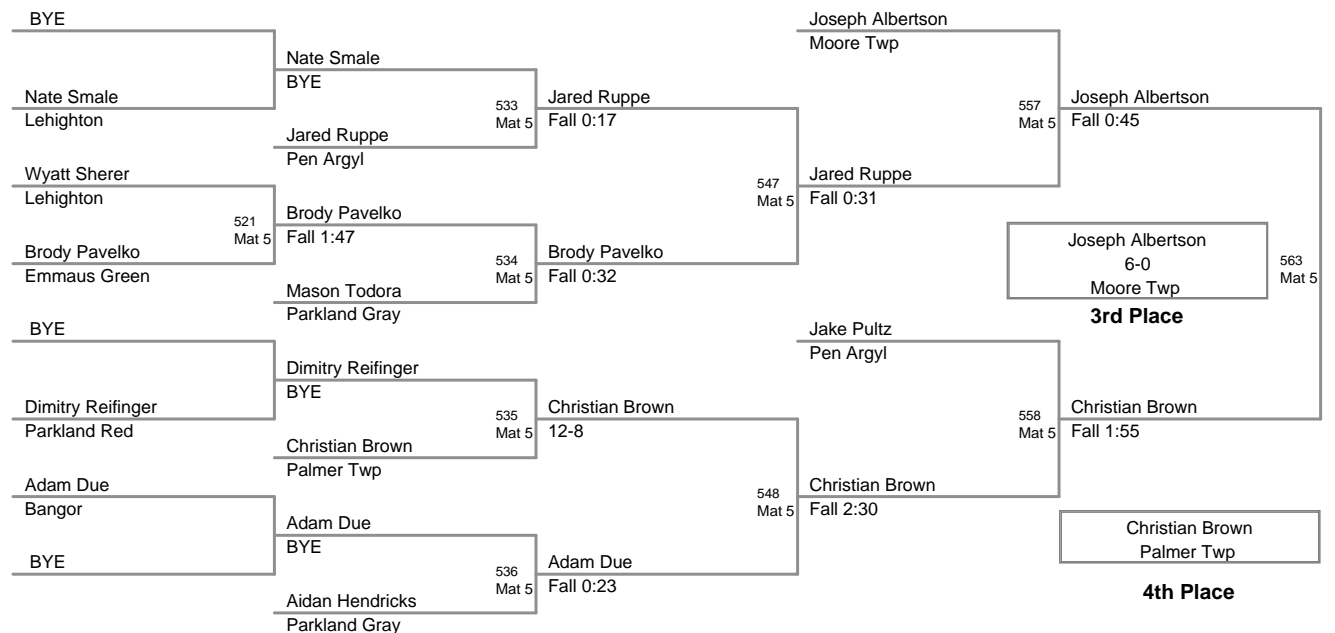

2012 VEWL JV
West (on Mat 5)

54 Lbs