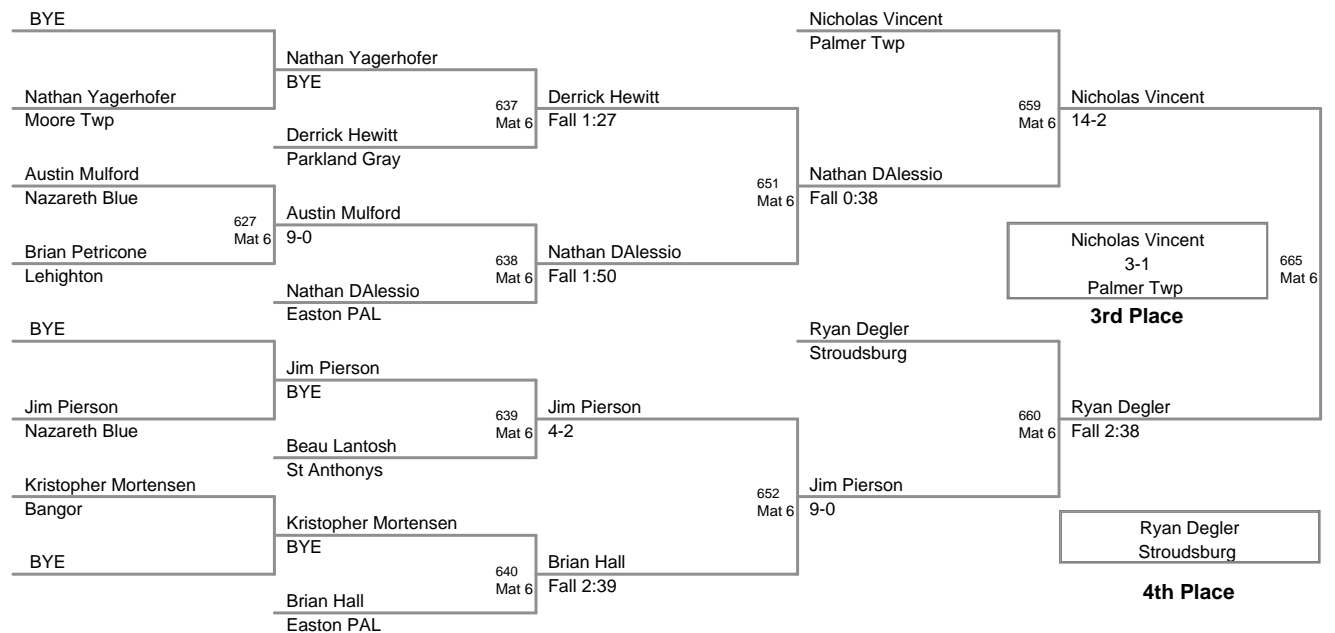

2012 VEWL JV
West (on Mat 5)

54 Lbs

58 Lbs

61 Lbs

64 Lbs

67 Lbs

70 Lbs

2012 VEWL JV
West (on Mat 1)

73 Lbs

76 Lbs

80 Lbs

2012 VEWL JV
West

85 Lbs

90 Lbs

95 Lbs

2012 VEWL JV
West (on Mat 1)