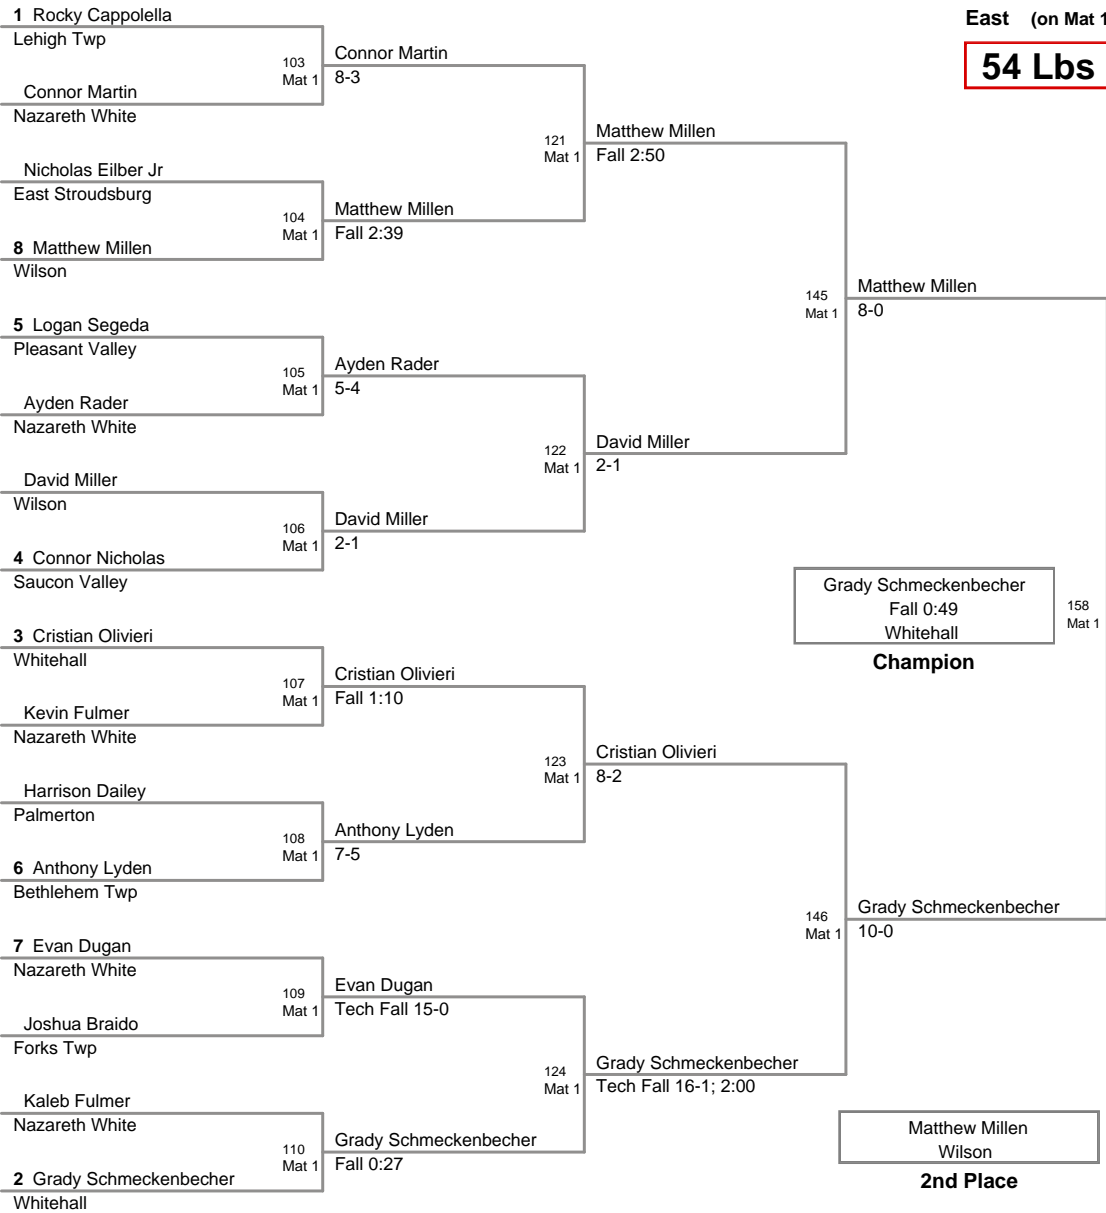

46 Lbs

50 Lbs

2012 VEWL JV
East (on Mat 1)

54 Lbs

58 Lbs

2012 VEWL JV
East (on Mat 6)

61 Lbs

64 Lbs

67 Lbs

70 Lbs

2012 VEWL JV
East (on Mat 6)

73 Lbs

76 Lbs

2012 VEWL JV
East (on Mat 2)

80 Lbs

2012 VEWL JV
East (on Mat 1)