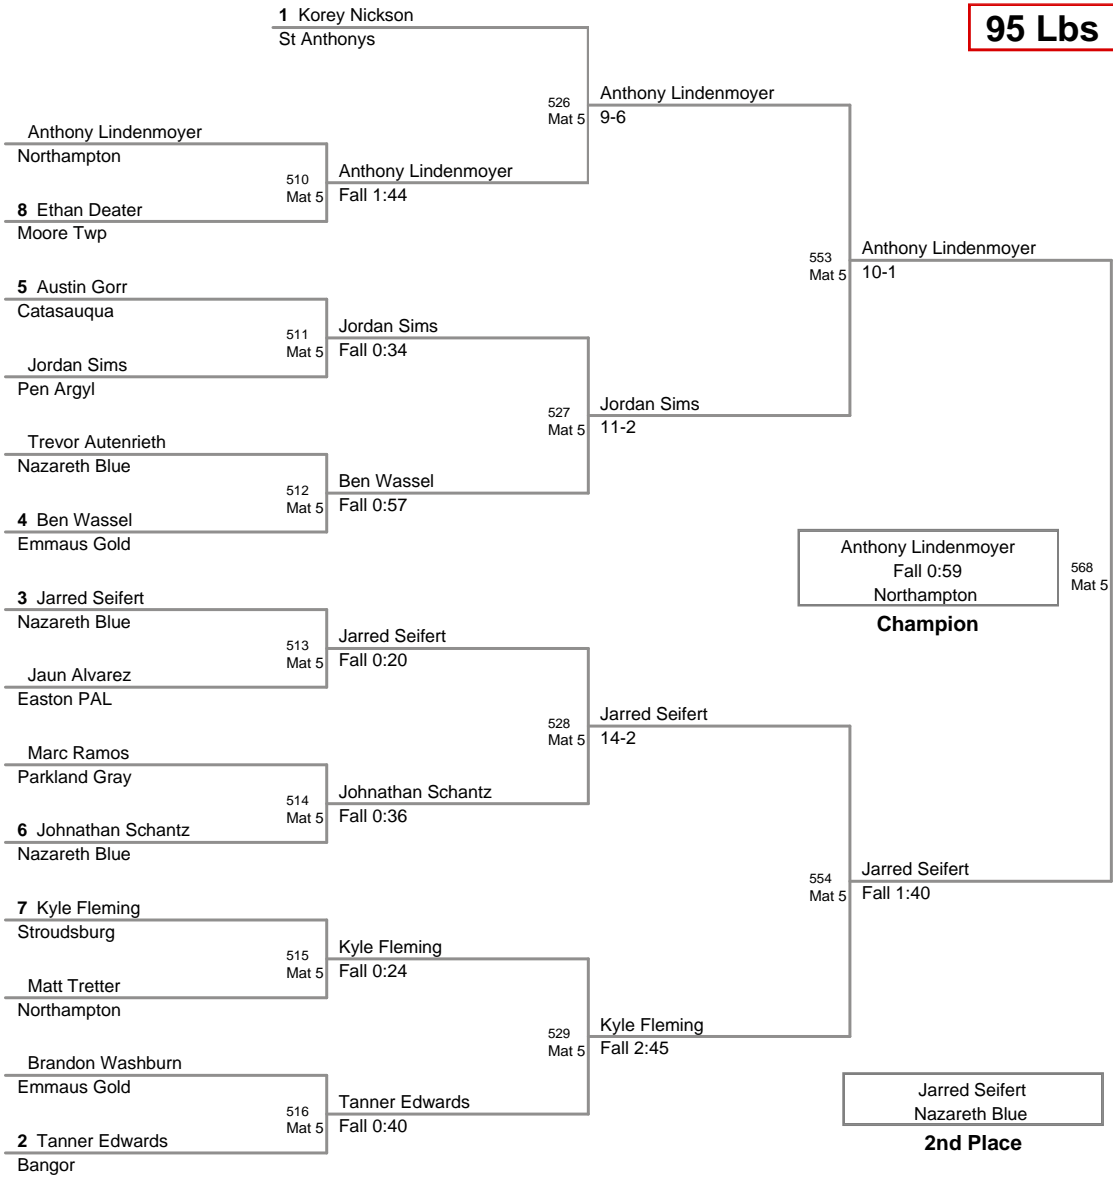

73 Lbs

76 Lbs

80 Lbs

2012 VEWL JV
West

85 Lbs

90 Lbs

95 Lbs

2012 VEWL JV
West (on Mat 1)