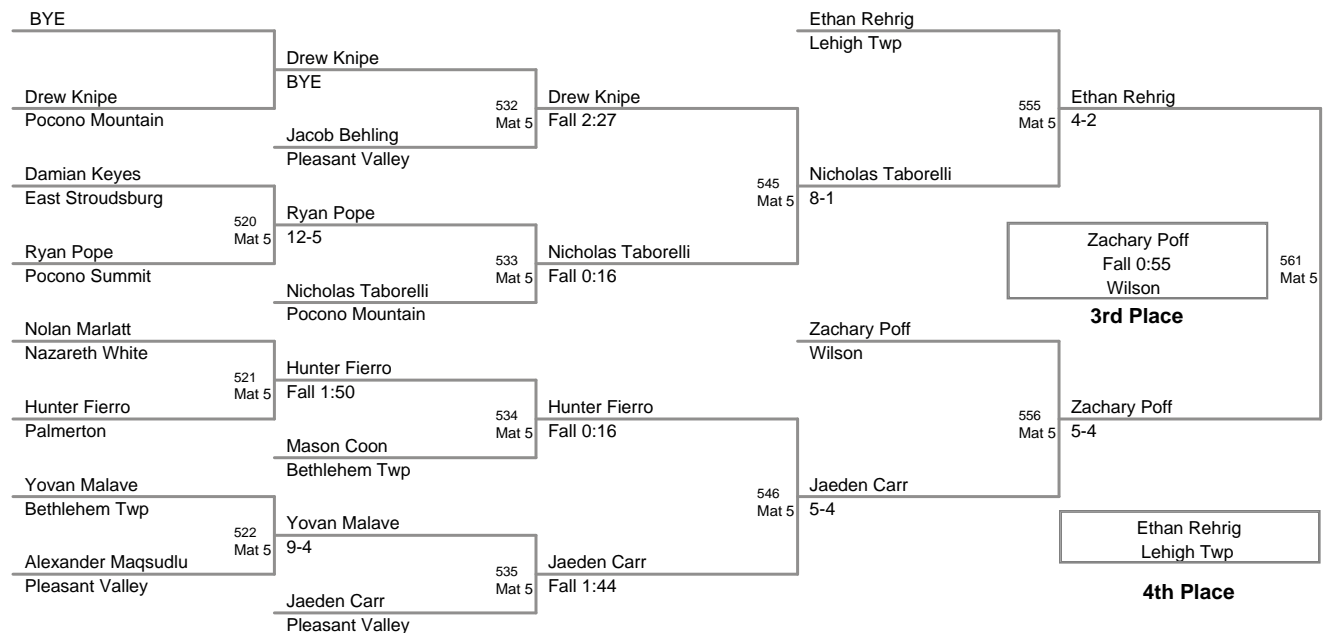

46 Lbs

50 Lbs

2012 VEWL JV
East (on Mat 1)

54 Lbs

58 Lbs

2012 VEWL JV
East (on Mat 6)

61 Lbs

64 Lbs