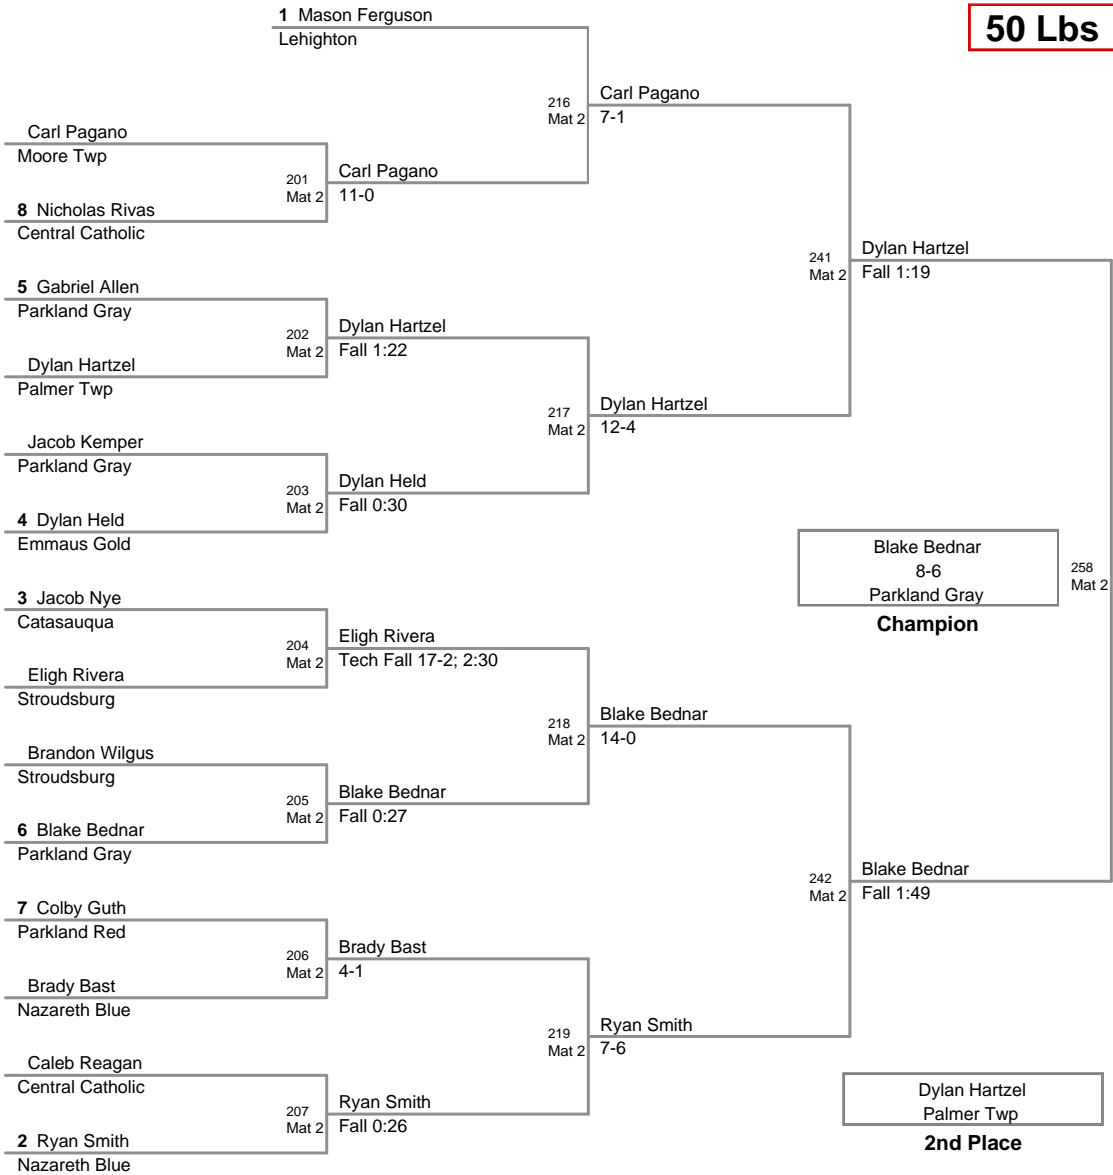

Michael Stepp
Whitehall

Champion

Cole Schreck
Saucon Valley

2nd Place

Alex Morris
Saucon Valley

3rd Place

46 Lbs

50 Lbs