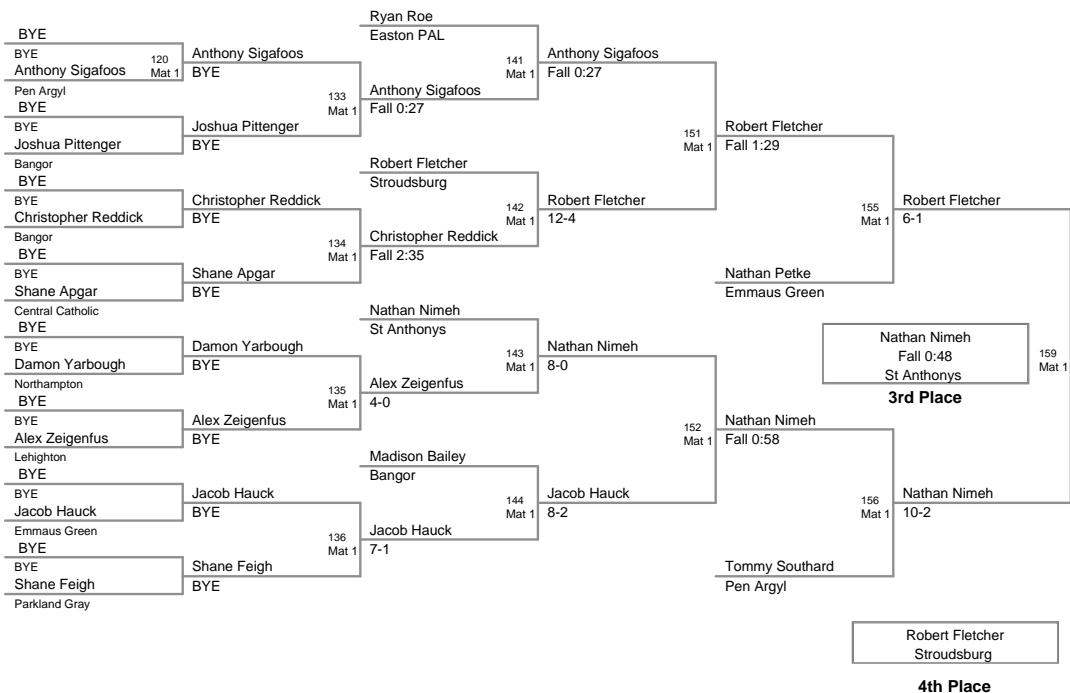

2012 VEWL JV
West (on Mat 1)

105 Lbs