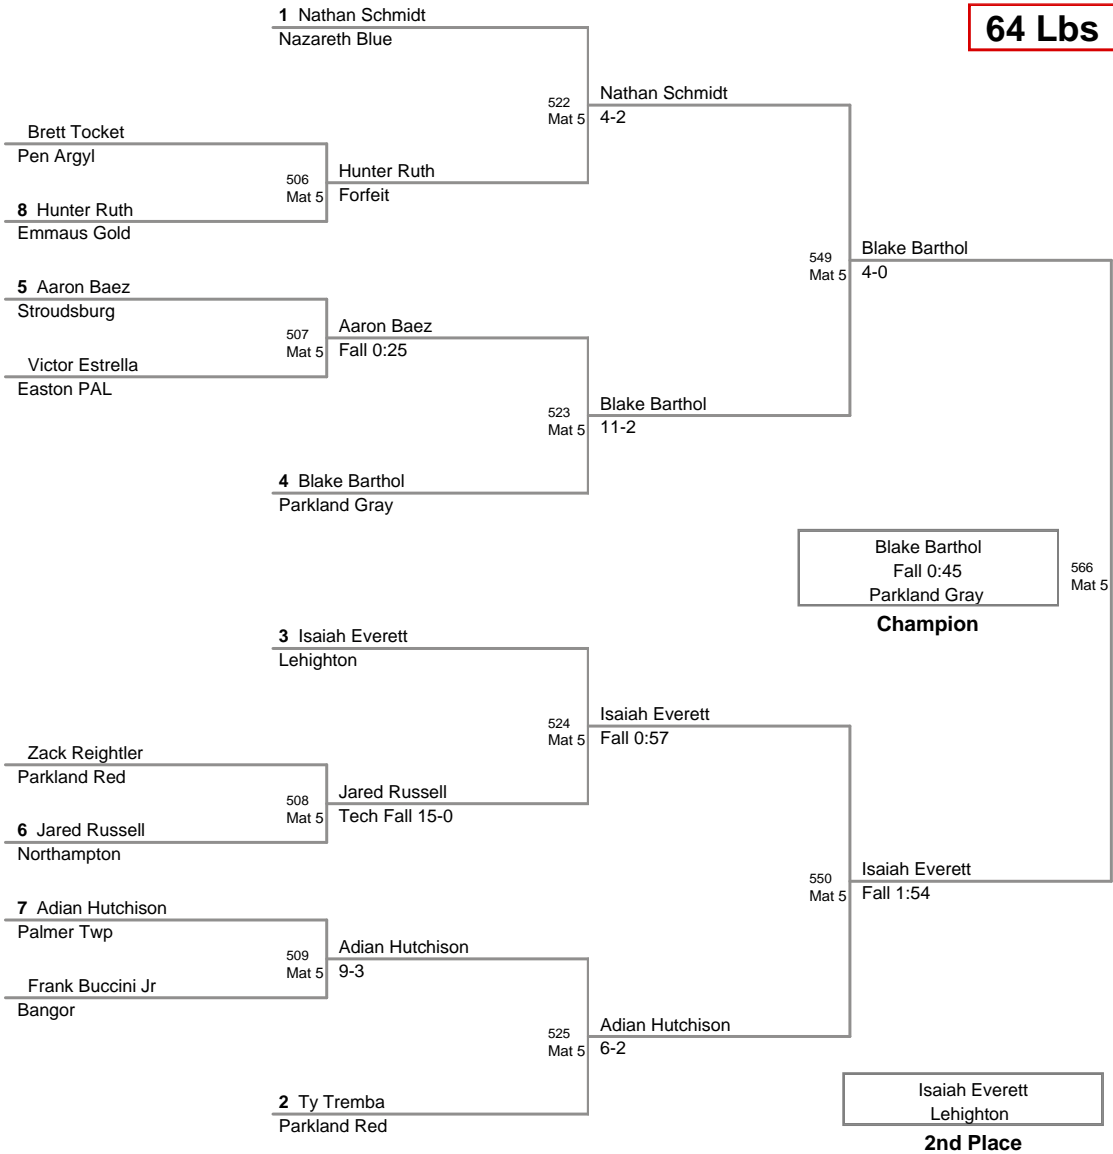

2012 VEWL JV
West (on Mat 5)

54 Lbs

58 Lbs

61 Lbs

64 Lbs

67 Lbs

70 Lbs

2012 VEWL JV
West (on Mat 1)

73 Lbs

76 Lbs

80 Lbs

2012 VEWL JV
West

85 Lbs

90 Lbs

95 Lbs

2012 VEWL JV
West (on Mat 1)