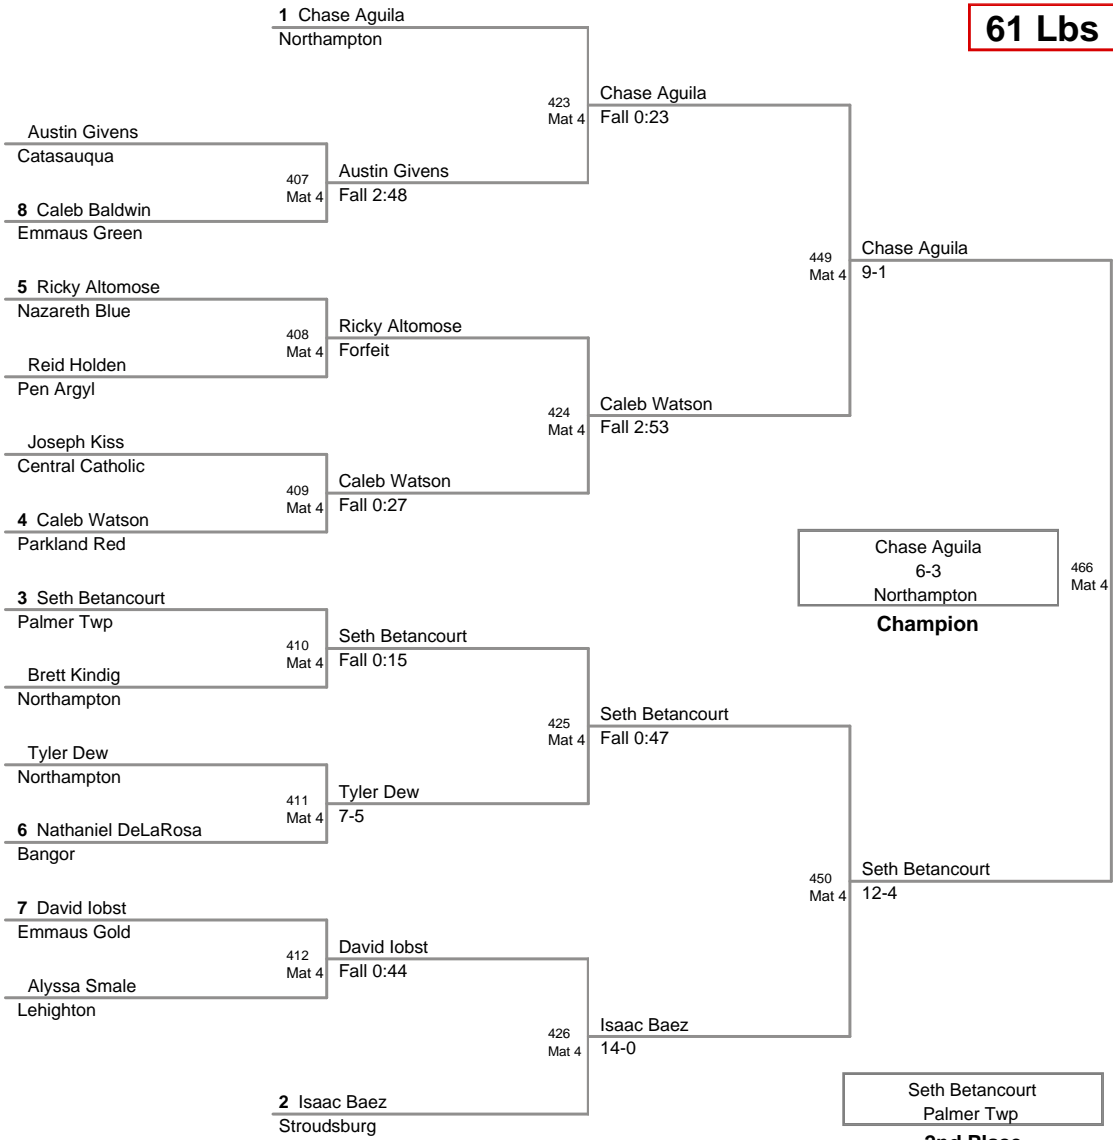

2012 VEWL JV
West (on Mat 5)

54 Lbs

58 Lbs

61 Lbs

64 Lbs

67 Lbs

70 Lbs

2012 VEWL JV
West (on Mat 1)

73 Lbs

76 Lbs

80 Lbs

2012 VEWL JV
West

85 Lbs

90 Lbs

95 Lbs

2012 VEWL JV
West (on Mat 1)