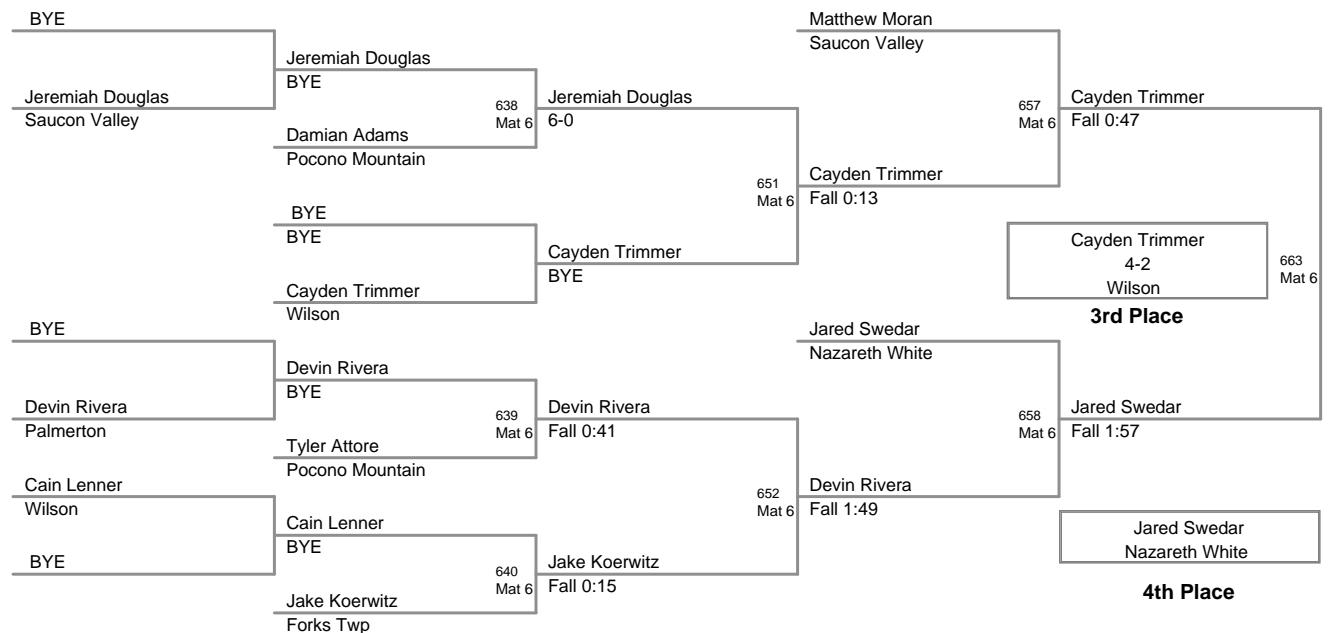

67 Lbs

70 Lbs

2012 VEWL JV
East (on Mat 6)

73 Lbs

76 Lbs

2012 VEWL JV
East (on Mat 2)

80 Lbs

2012 VEWL JV
East (on Mat 1)