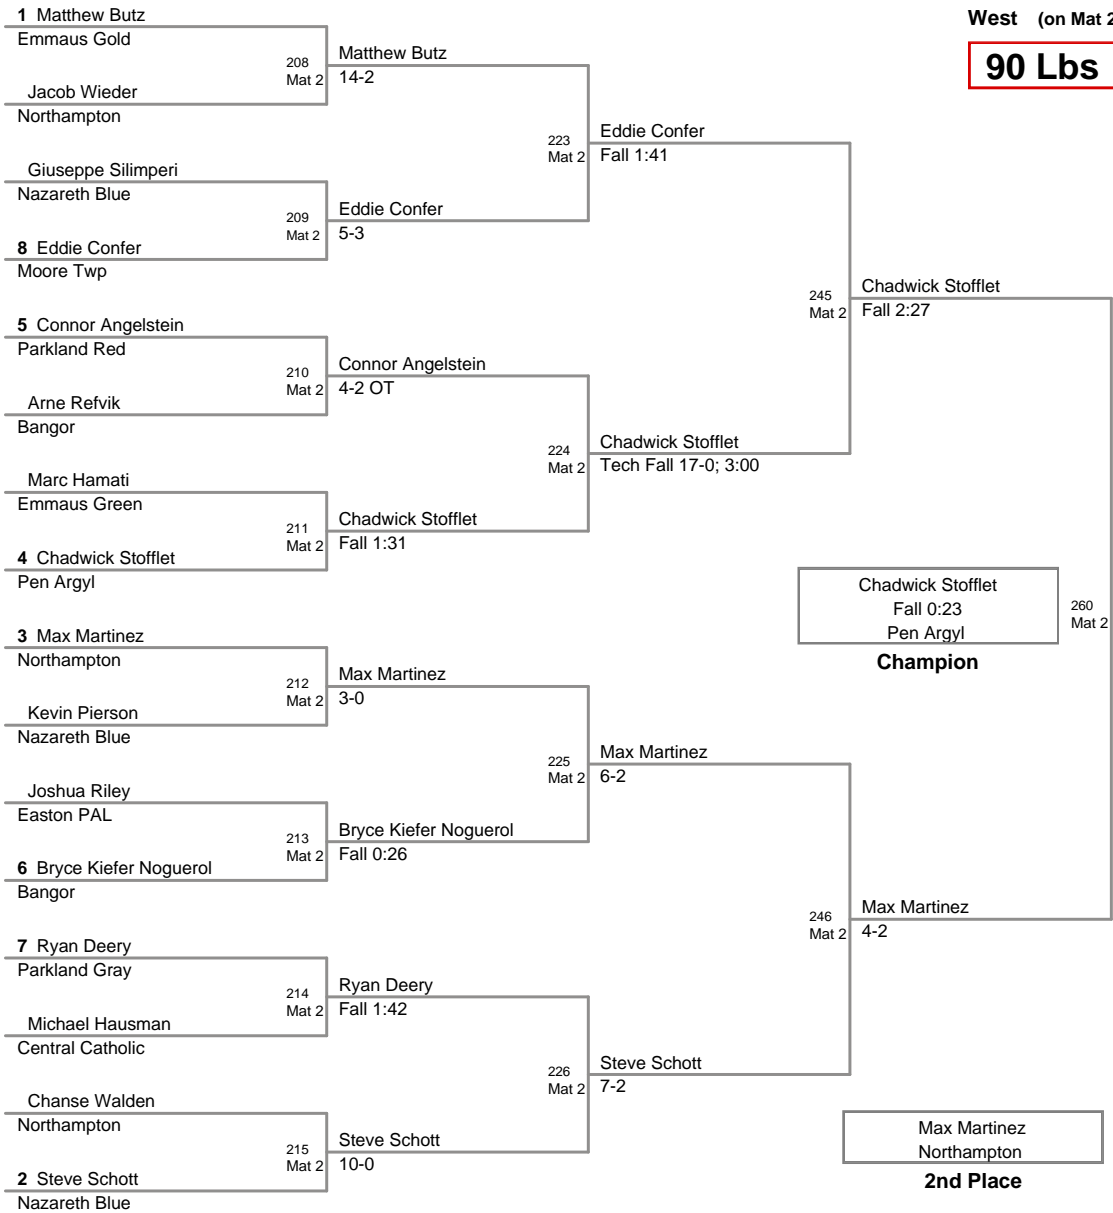

73 Lbs

76 Lbs

80 Lbs

2012 VEWL JV
West

85 Lbs

90 Lbs

95 Lbs

2012 VEWL JV
West (on Mat 1)