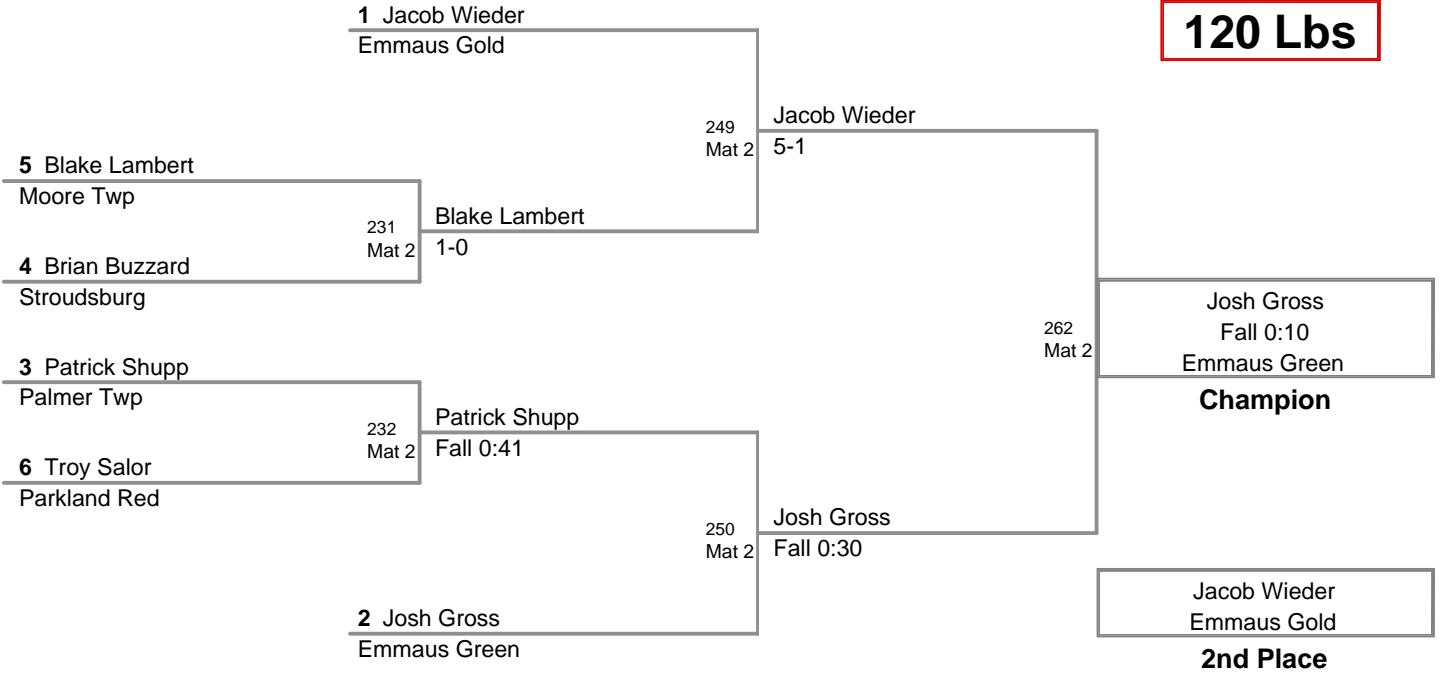

2012 VEWL JV
West (on Mat 2)

120 Lbs