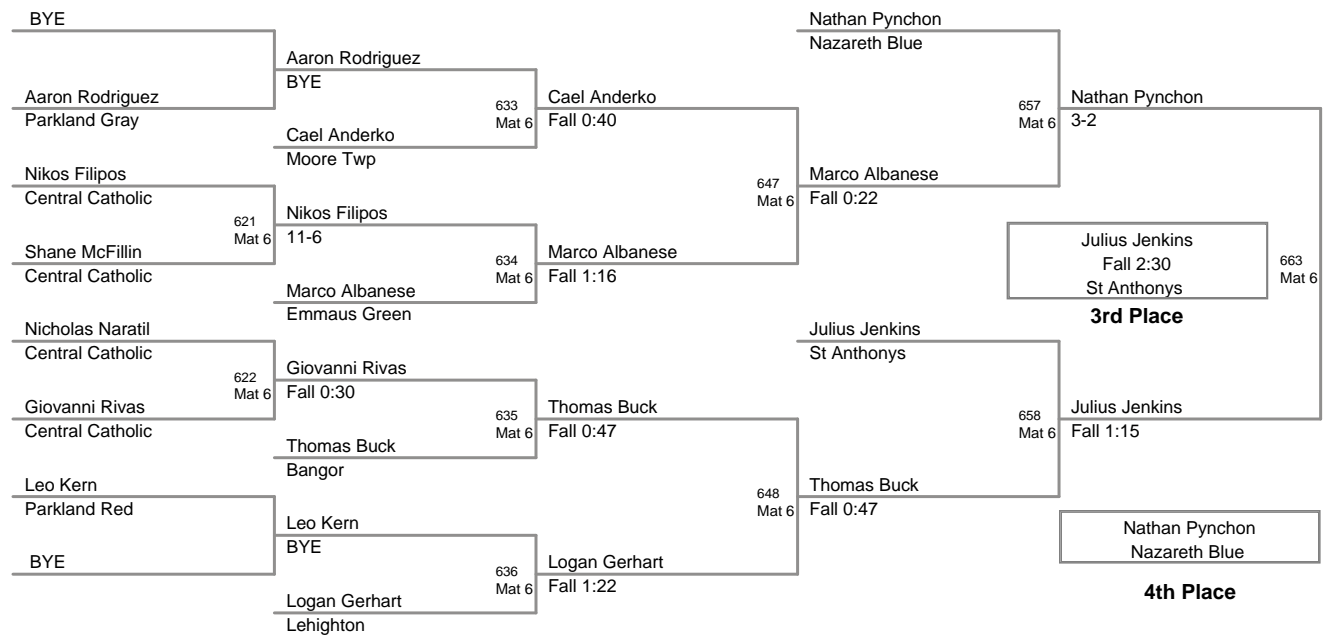

1 Alex Morris Saucon Valley	216 Mat 2	Cole Schreck
3 Cole Schreck Saucon Valley		5-3

2 Michael Stepp Whitehall	232 Mat 2	Michael Stepp
1 Alex Morris Saucon Valley		Fall 0:30

3 Cole Schreck Saucon Valley	249 Mat 2	Michael Stepp
2 Michael Stepp Whitehall		Default

Michael Stepp
Whitehall

Champion

Cole Schreck
Saucon Valley

2nd Place

Alex Morris
Saucon Valley

3rd Place

46 Lbs

50 Lbs

2012 VEWL JV
West (on Mat 5)

54 Lbs

58 Lbs

61 Lbs

64 Lbs

67 Lbs

70 Lbs

2012 VEWL JV
West (on Mat 1)