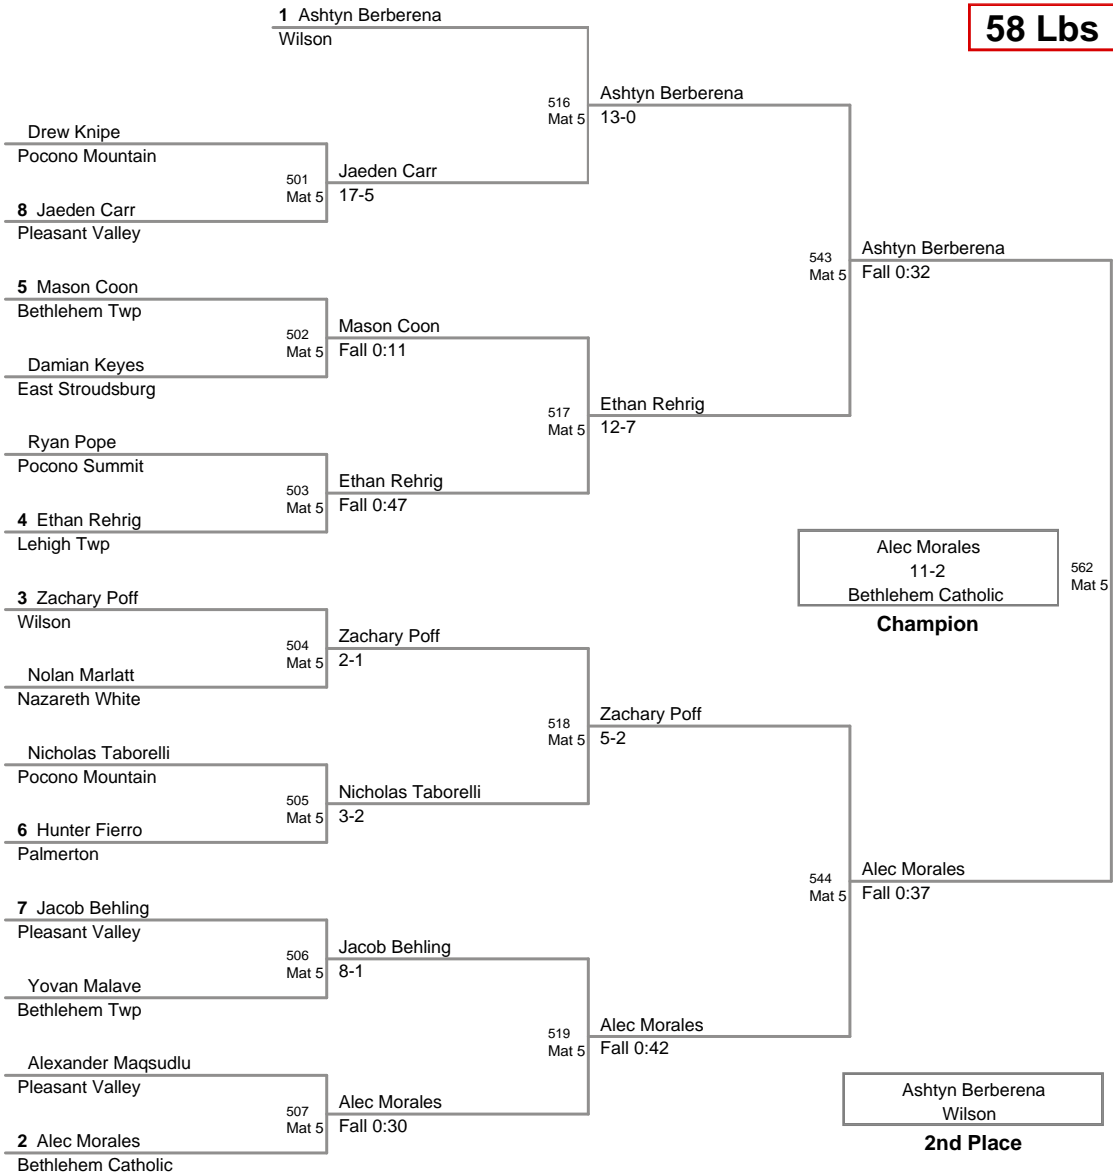

46 Lbs

50 Lbs

2012 VEWL JV
East (on Mat 1)

54 Lbs

58 Lbs

2012 VEWL JV
East (on Mat 6)

61 Lbs

64 Lbs