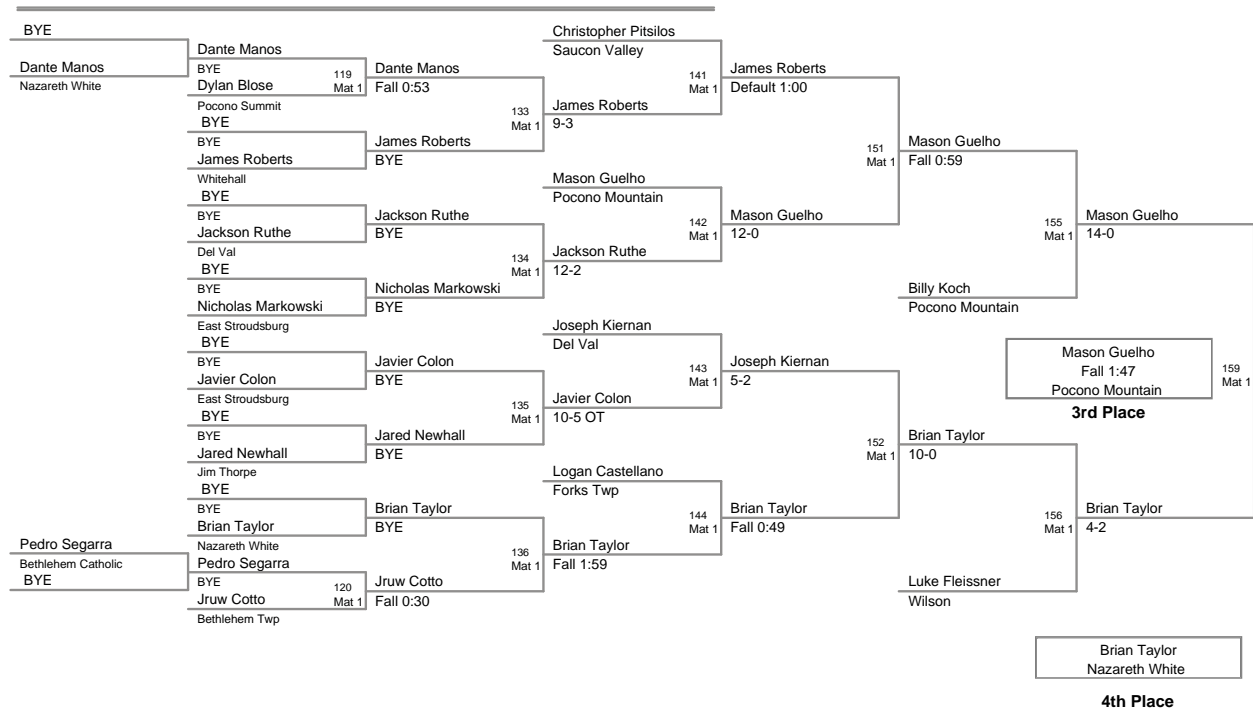

2012 VEWL JV
East (on Mat 1)

85 Lbs