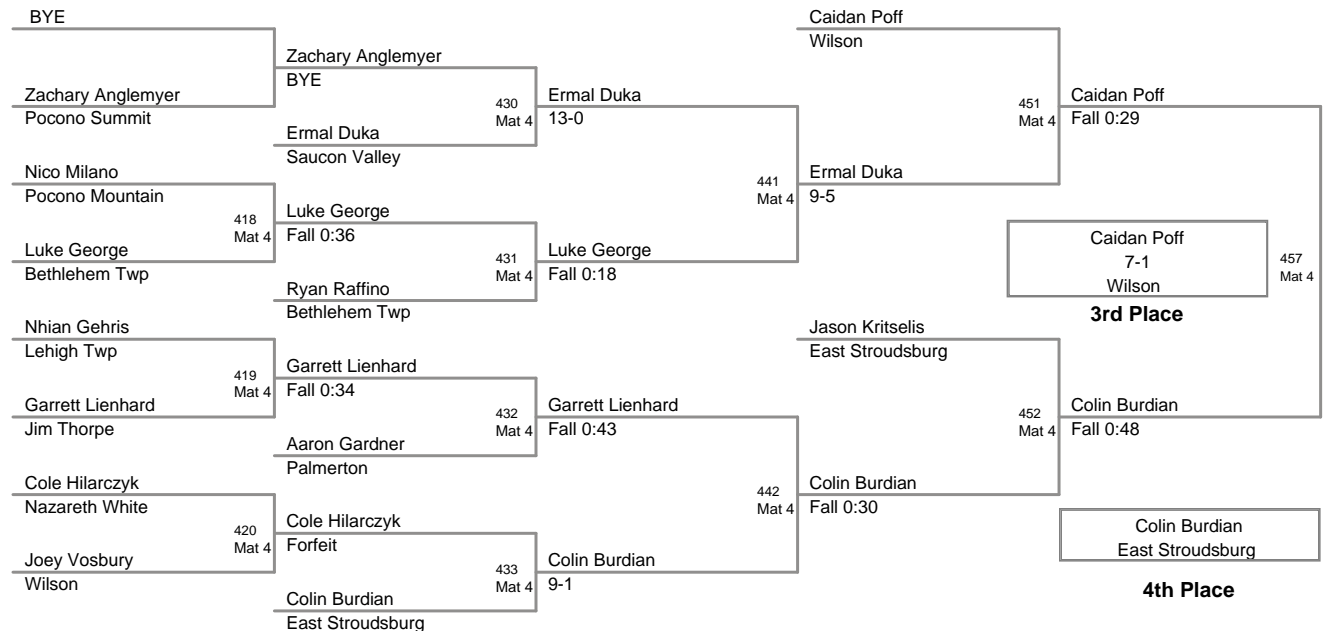

46 Lbs

50 Lbs

2012 VEWL JV
East (on Mat 1)

54 Lbs

58 Lbs

2012 VEWL JV
East (on Mat 6)

61 Lbs

64 Lbs