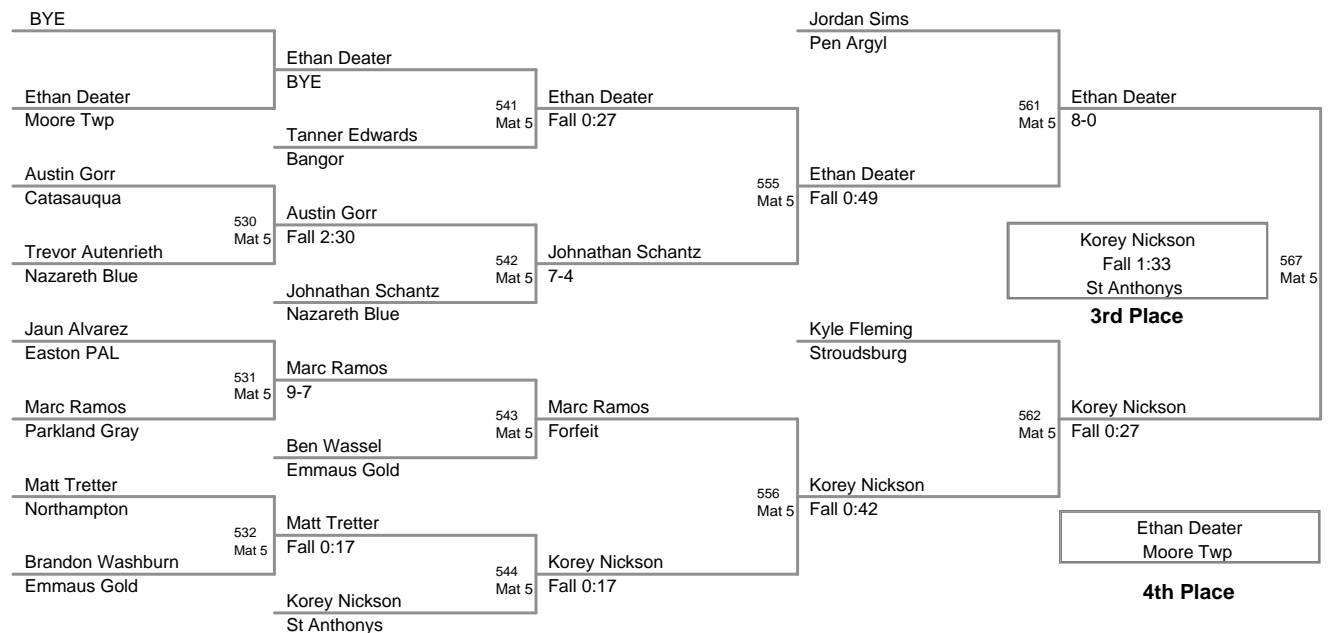

73 Lbs

76 Lbs

80 Lbs

2012 VEWL JV
West

85 Lbs

90 Lbs

95 Lbs

2012 VEWL JV
West (on Mat 1)