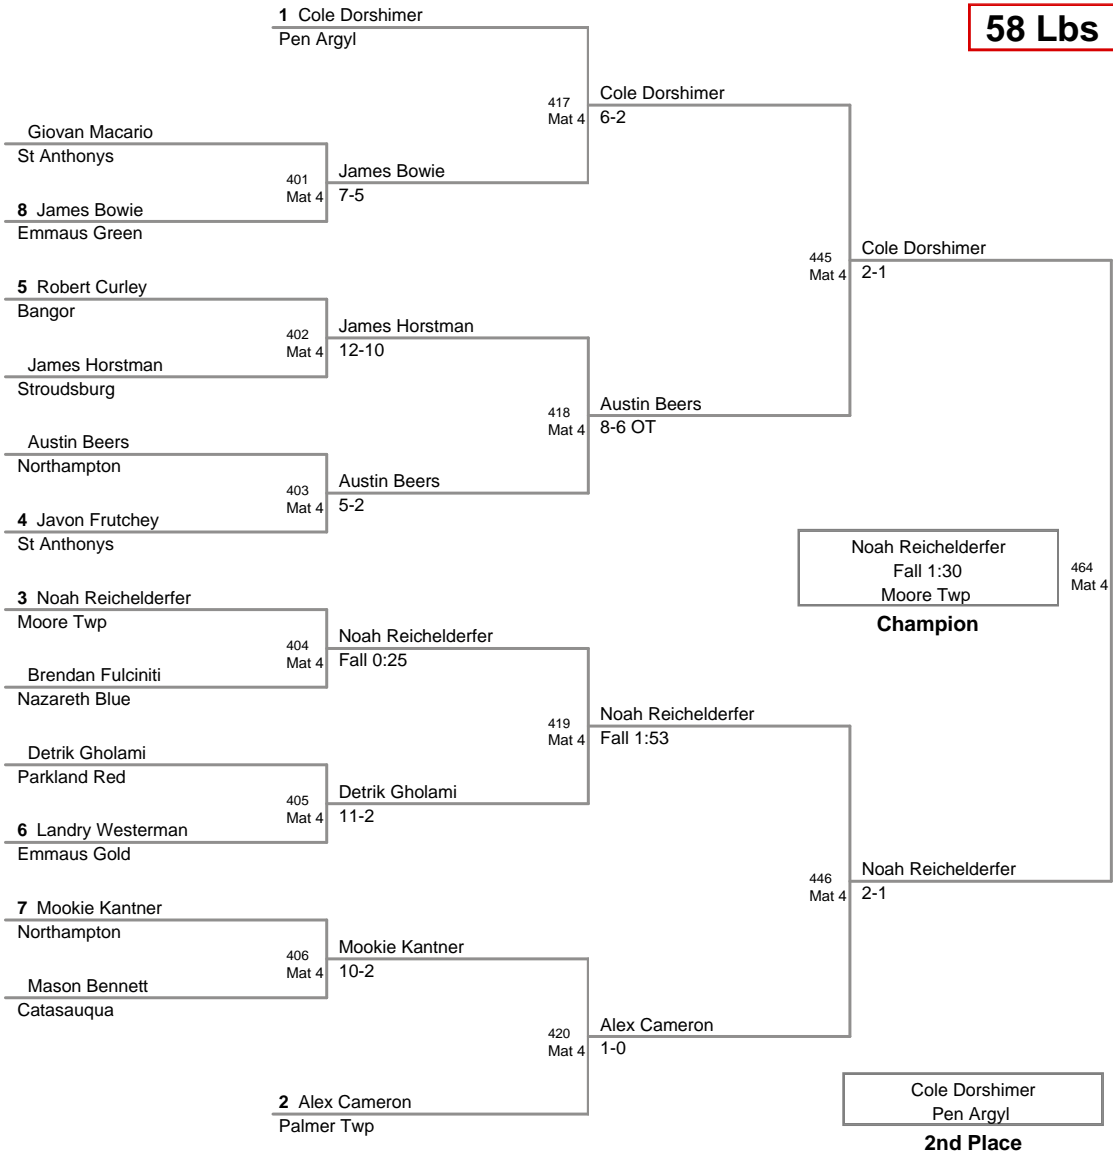

Michael Stepp
Whitehall

Champion

Cole Schreck
Saucon Valley

2nd Place

Alex Morris
Saucon Valley

3rd Place

46 Lbs

50 Lbs

2012 VEWL JV
West (on Mat 5)

54 Lbs

58 Lbs

61 Lbs

64 Lbs

67 Lbs

70 Lbs

2012 VEWL JV
West (on Mat 1)