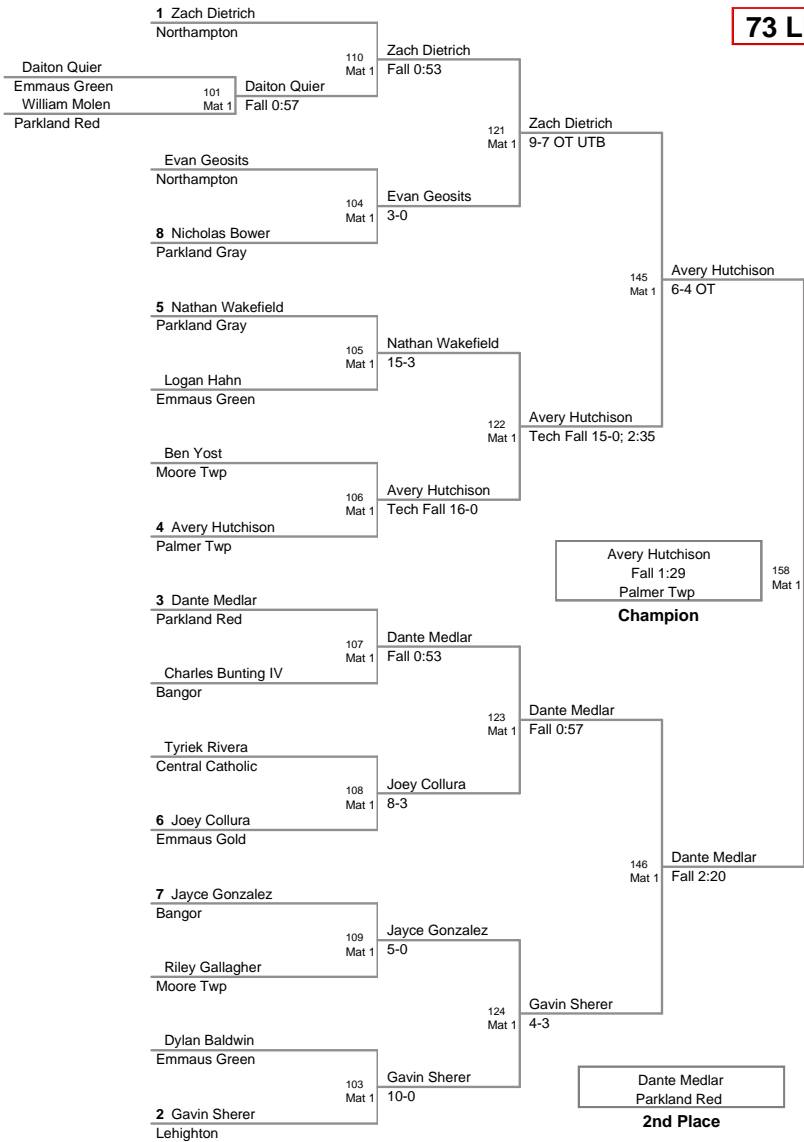

2012 VEWL JV
West (on Mat 5)

54 Lbs

58 Lbs

61 Lbs

64 Lbs

67 Lbs

70 Lbs

2012 VEWL JV
West (on Mat 1)

73 Lbs

76 Lbs

80 Lbs

2012 VEWL JV
West

85 Lbs

90 Lbs

95 Lbs

2012 VEWL JV
West (on Mat 1)