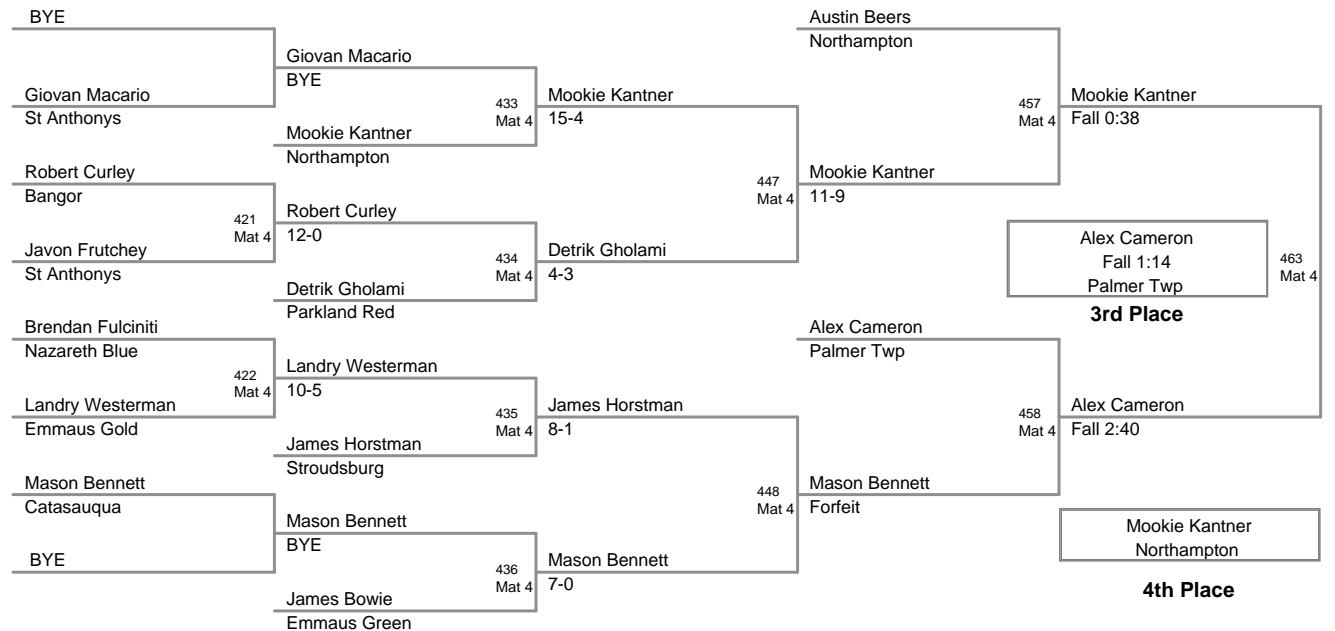

1 Alex Morris Saucon Valley	216 Mat 2	Cole Schreck
3 Cole Schreck Saucon Valley		5-3

2 Michael Stepp Whitehall	232 Mat 2	Michael Stepp
1 Alex Morris Saucon Valley		Fall 0:30

3 Cole Schreck Saucon Valley	249 Mat 2	Michael Stepp
2 Michael Stepp Whitehall		Default

Michael Stepp
Whitehall

Champion

Cole Schreck
Saucon Valley

2nd Place

Alex Morris
Saucon Valley

3rd Place

46 Lbs

50 Lbs

2012 VEWL JV
West (on Mat 5)

54 Lbs

58 Lbs

61 Lbs

64 Lbs

67 Lbs

70 Lbs

2012 VEWL JV
West (on Mat 1)