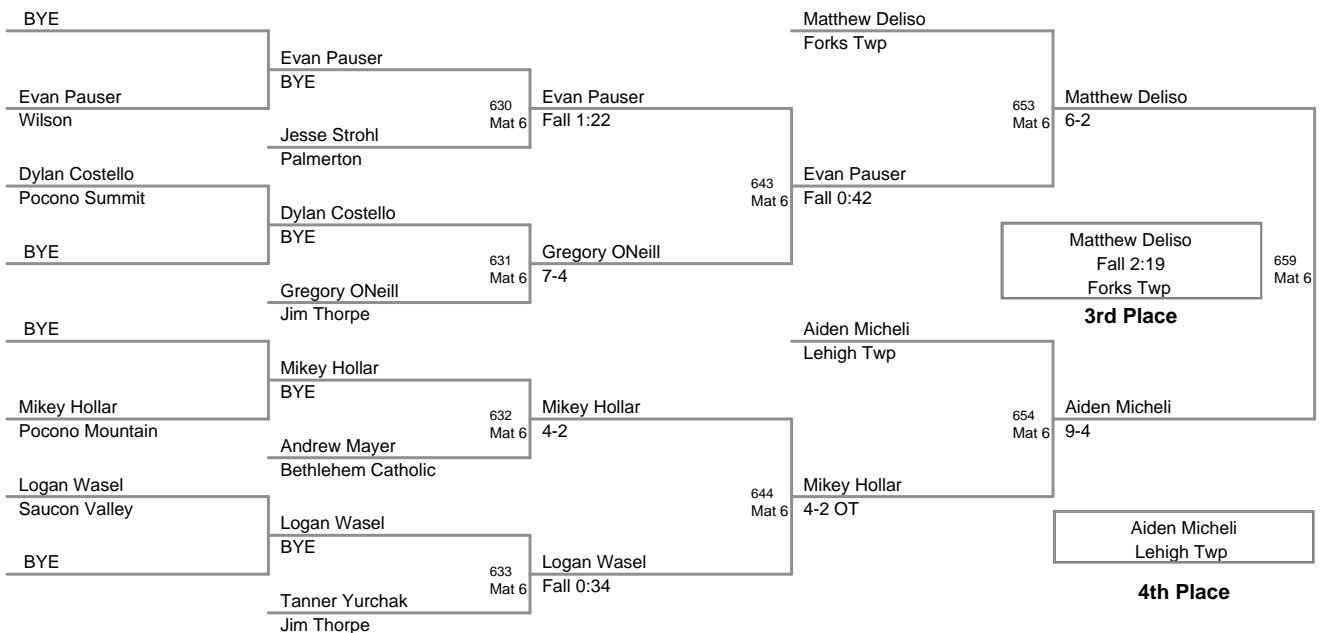

46 Lbs

50 Lbs

2012 VEWL JV
East (on Mat 1)

54 Lbs

58 Lbs

2012 VEWL JV
East (on Mat 6)

61 Lbs

64 Lbs