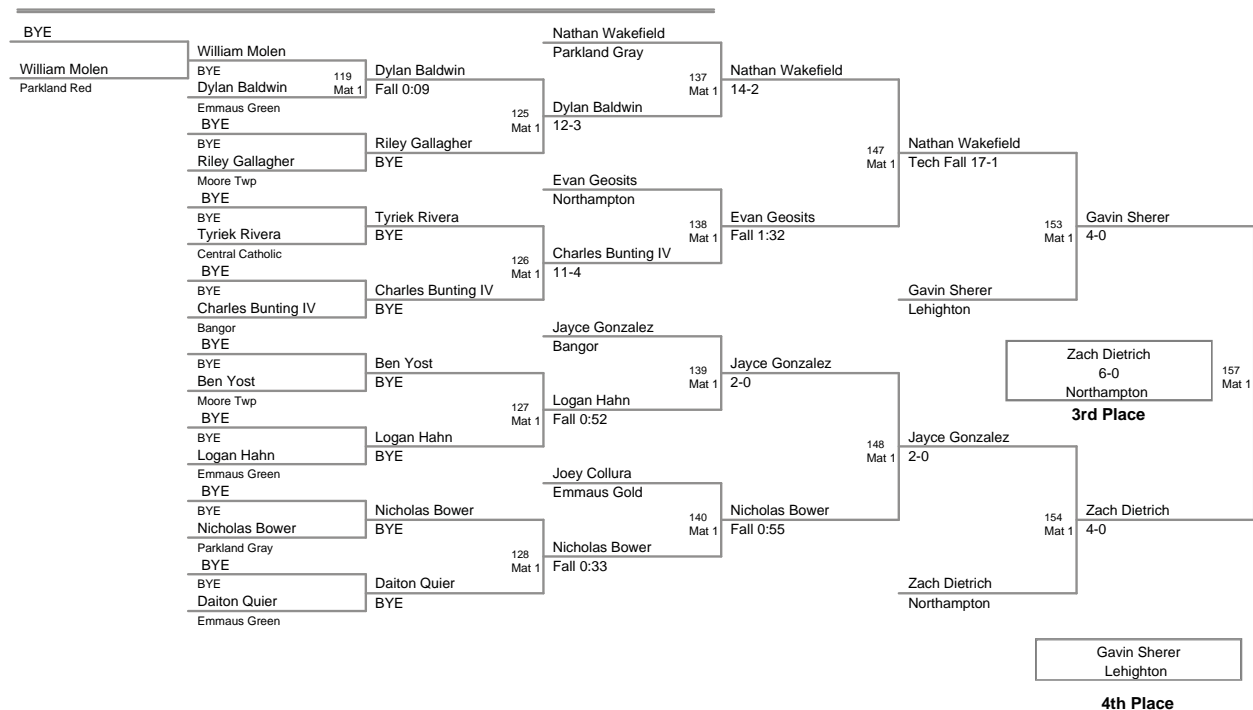

2012 VEWL JV
West (on Mat 1)

73 Lbs