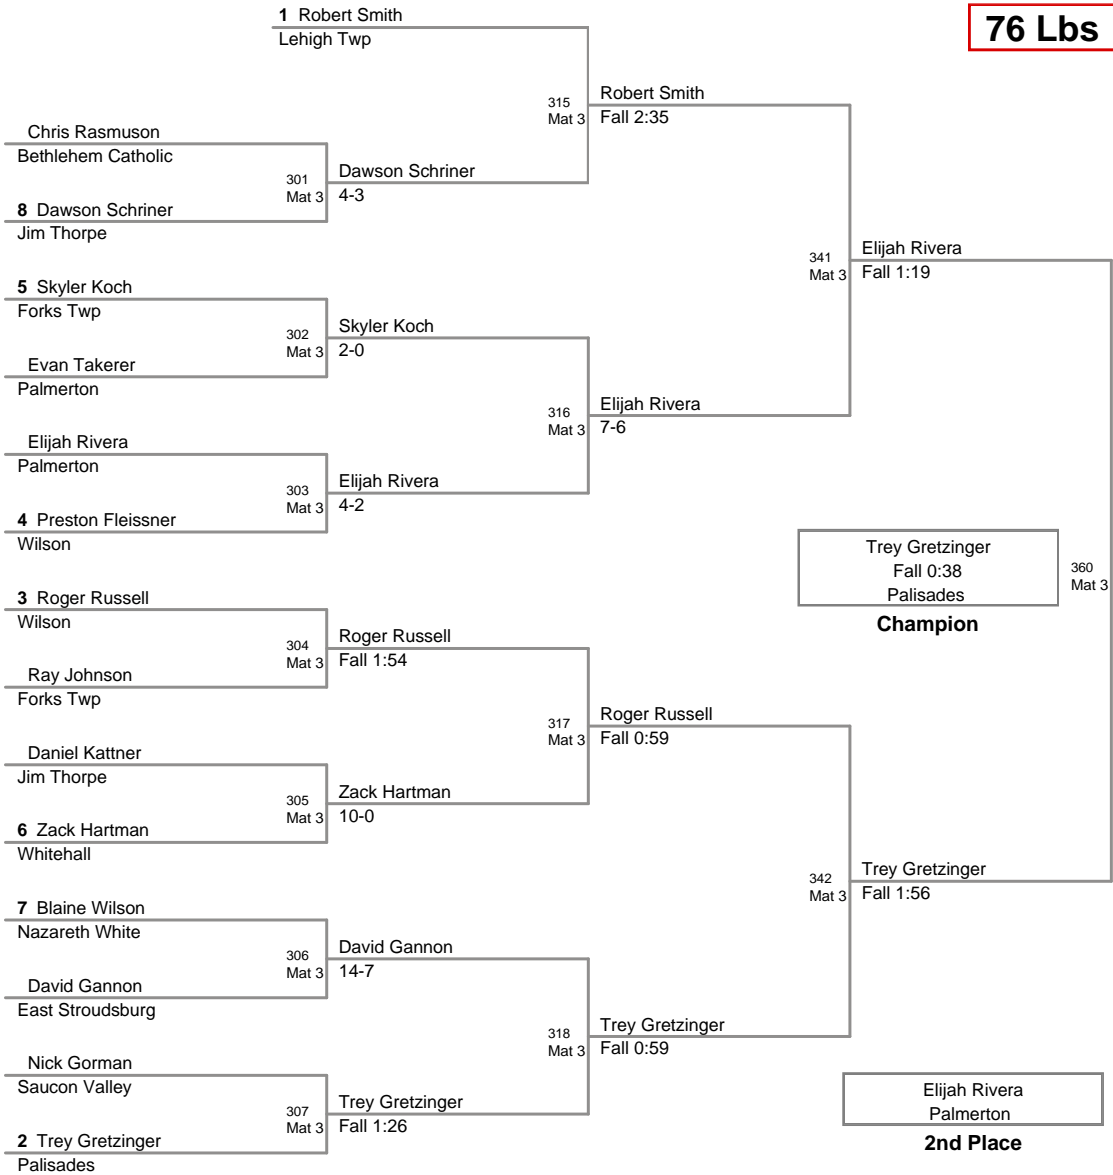

67 Lbs

70 Lbs

2012 VEWL JV
East (on Mat 6)

73 Lbs

76 Lbs

2012 VEWL JV
East (on Mat 2)

80 Lbs

2012 VEWL JV
East (on Mat 1)