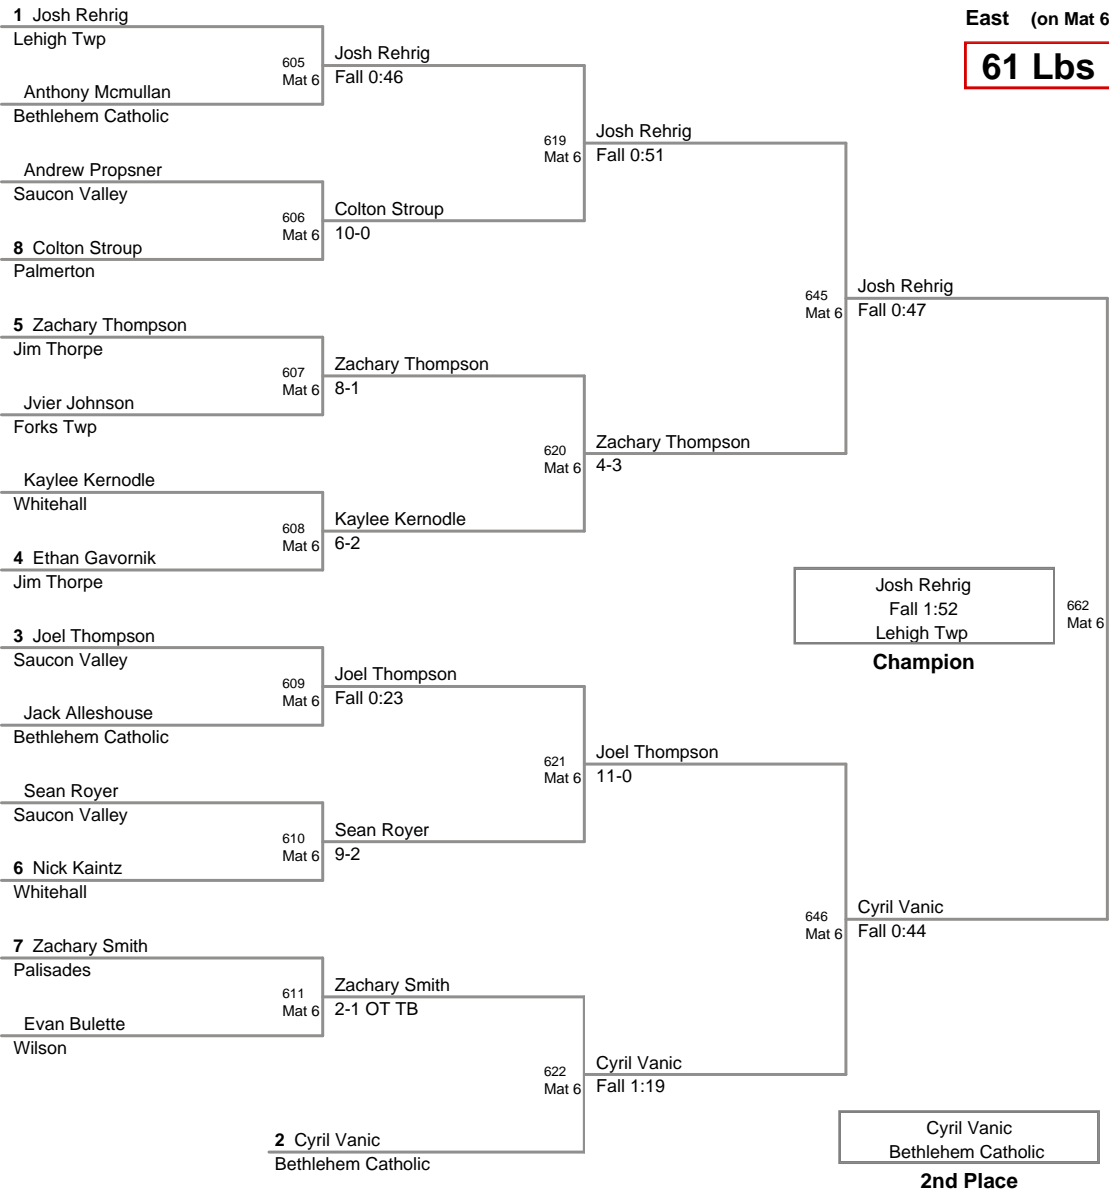

46 Lbs

50 Lbs

2012 VEWL JV
East (on Mat 1)

54 Lbs

58 Lbs

2012 VEWL JV
East (on Mat 6)

61 Lbs

64 Lbs

67 Lbs

70 Lbs

2012 VEWL JV
East (on Mat 6)

73 Lbs

76 Lbs

2012 VEWL JV
East (on Mat 2)

80 Lbs

2012 VEWL JV
East (on Mat 1)

85 Lbs

90 Lbs

**2012 VEWL JV
East (on Mat 3)**

95 Lbs

105 Lbs

120 Lbs

2012 VEWL JV
East (on Mat 2)

160 Lbs