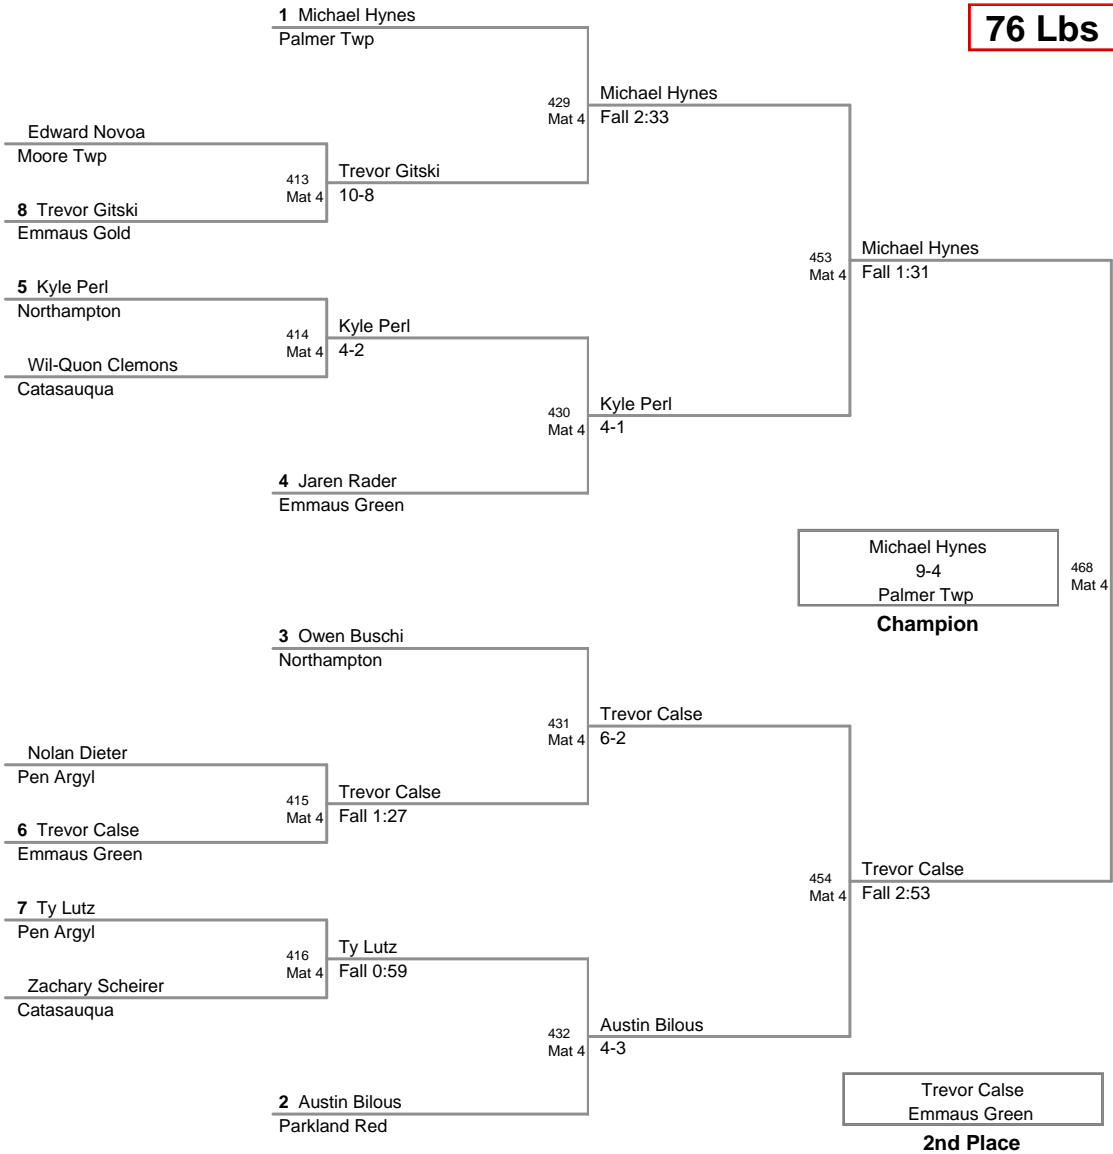

2012 VEWL JV
West (on Mat 5)

54 Lbs

58 Lbs

61 Lbs

64 Lbs

67 Lbs

70 Lbs

2012 VEWL JV
West (on Mat 1)

73 Lbs

76 Lbs

80 Lbs

2012 VEWL JV
West

85 Lbs

90 Lbs

95 Lbs

2012 VEWL JV
West (on Mat 1)