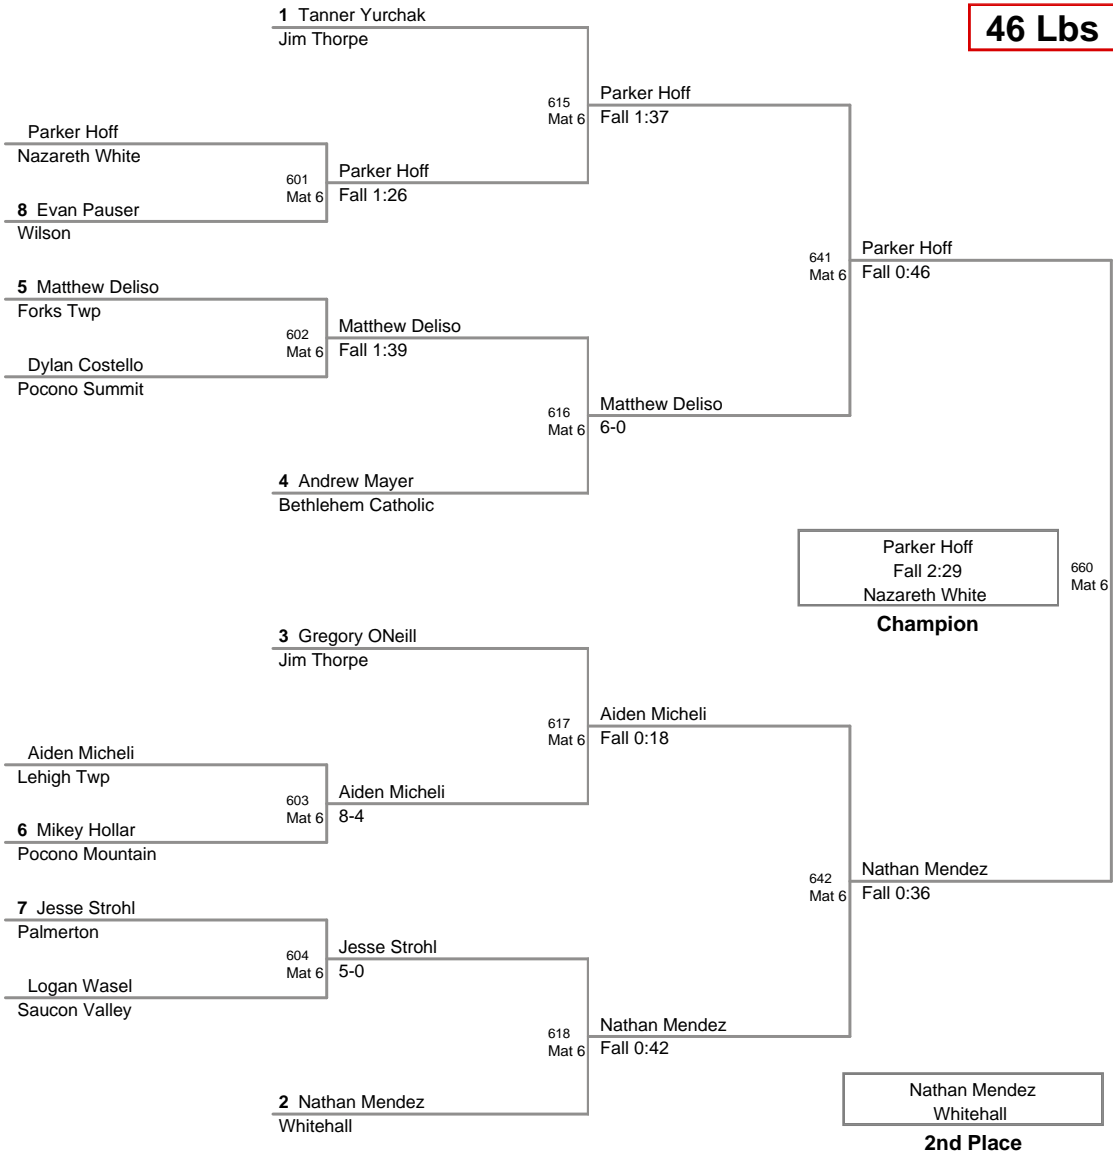

46 Lbs

50 Lbs

2012 VEWL JV
East (on Mat 1)

54 Lbs

58 Lbs

2012 VEWL JV
East (on Mat 6)

61 Lbs

64 Lbs

67 Lbs

70 Lbs

2012 VEWL JV
East (on Mat 6)

73 Lbs

76 Lbs

2012 VEWL JV
East (on Mat 2)

80 Lbs

2012 VEWL JV
East (on Mat 1)