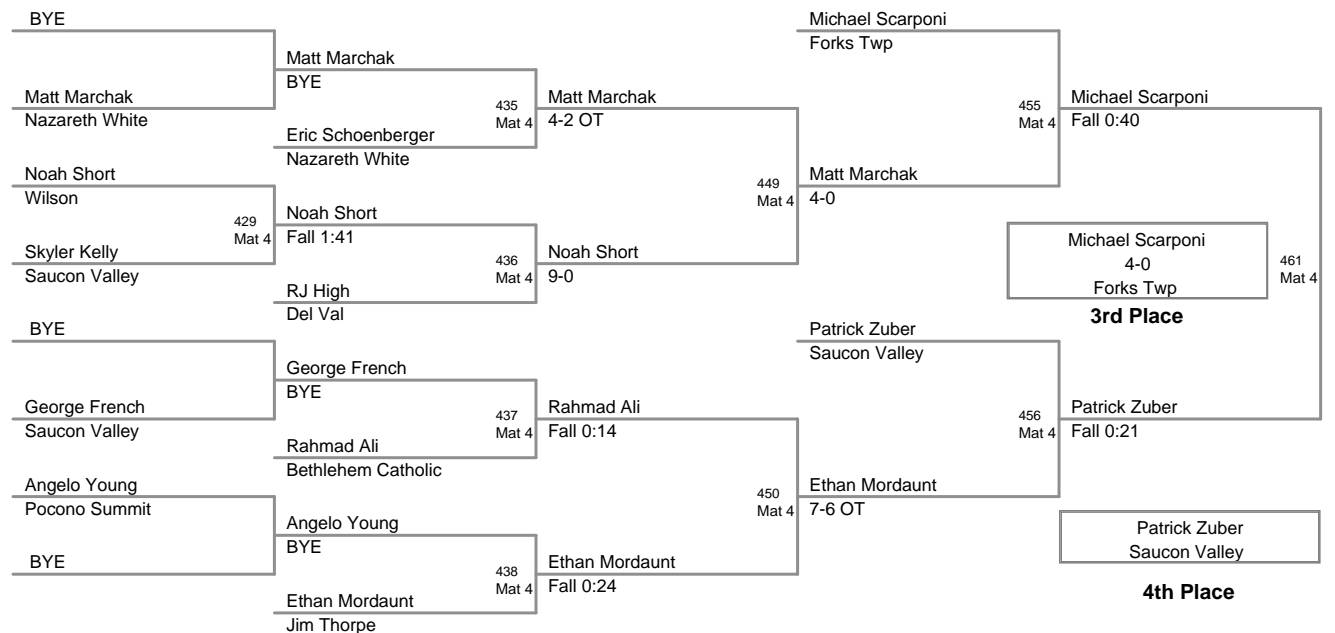

85 Lbs

90 Lbs

**2012 VEWL JV
East (on Mat 3)**

95 Lbs

105 Lbs

120 Lbs

2012 VEWL JV
East (on Mat 2)

160 Lbs

1 Alex Morris Saucon Valley	216 Mat 2	Cole Schreck
3 Cole Schreck Saucon Valley		5-3

2 Michael Stepp Whitehall	232 Mat 2	Michael Stepp
1 Alex Morris Saucon Valley		Fall 0:30

3 Cole Schreck Saucon Valley	249 Mat 2	Michael Stepp
2 Michael Stepp Whitehall		Default