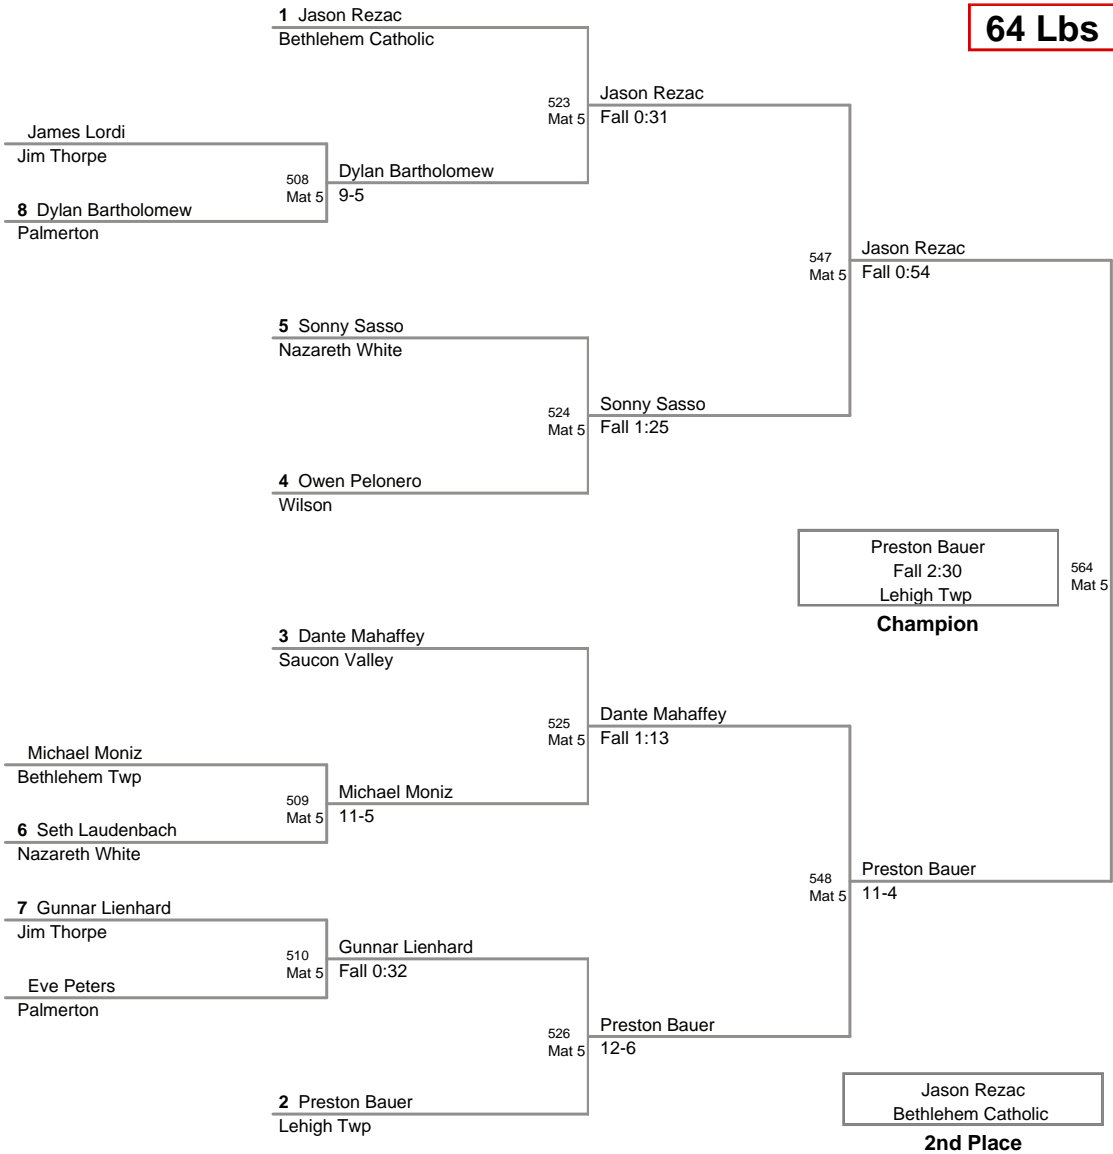

46 Lbs

50 Lbs

2012 VEWL JV
East (on Mat 1)

54 Lbs

58 Lbs

2012 VEWL JV
East (on Mat 6)

61 Lbs

64 Lbs