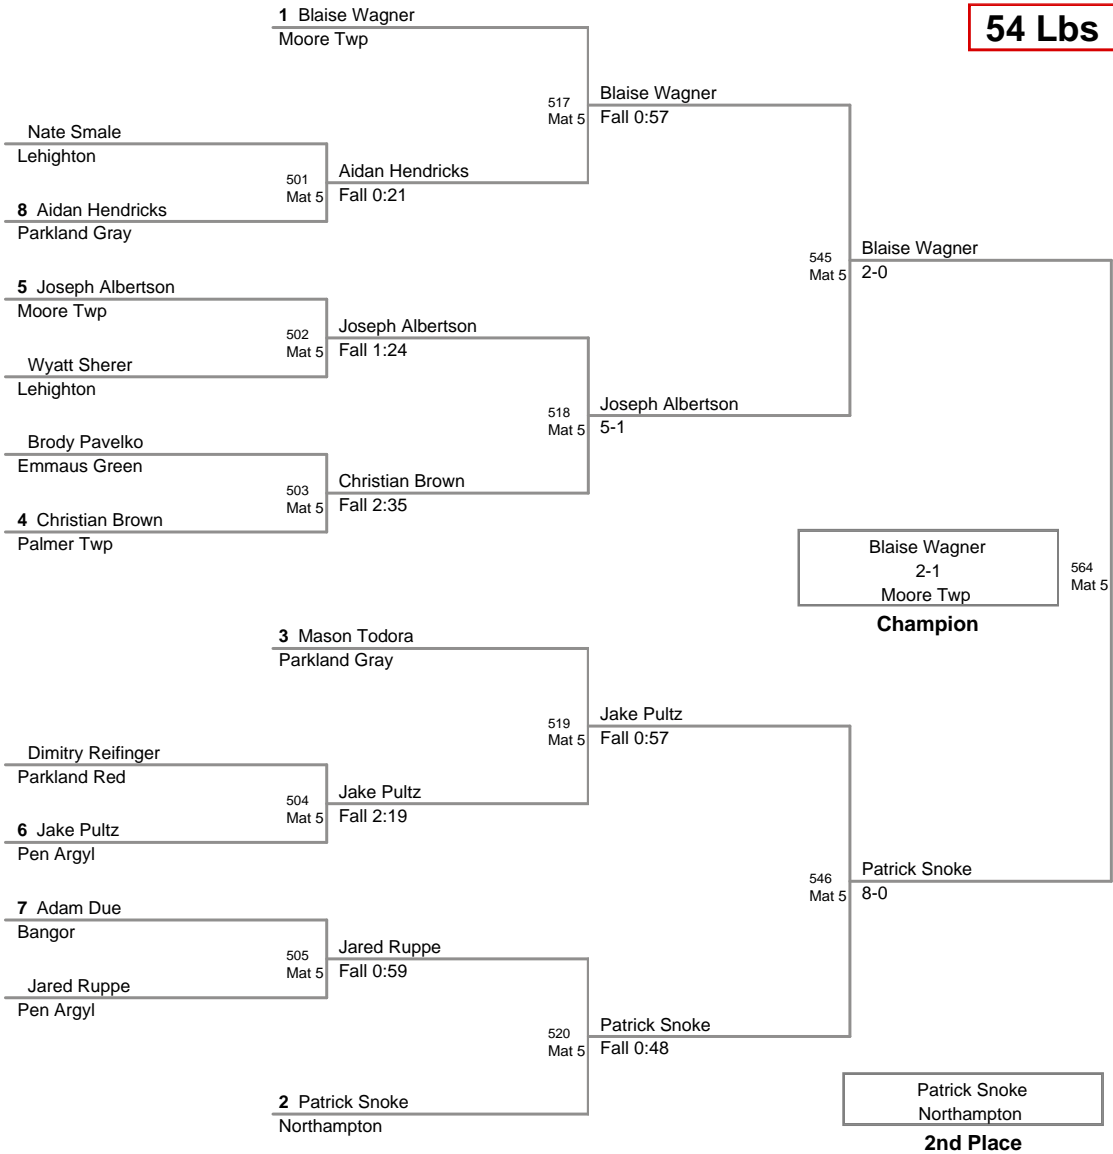

Michael Stepp
Whitehall

Champion

Cole Schreck
Saucon Valley

2nd Place

Alex Morris
Saucon Valley

3rd Place

46 Lbs

50 Lbs

2012 VEWL JV
West (on Mat 5)

54 Lbs

58 Lbs

61 Lbs

64 Lbs

67 Lbs

70 Lbs

2012 VEWL JV
West (on Mat 1)