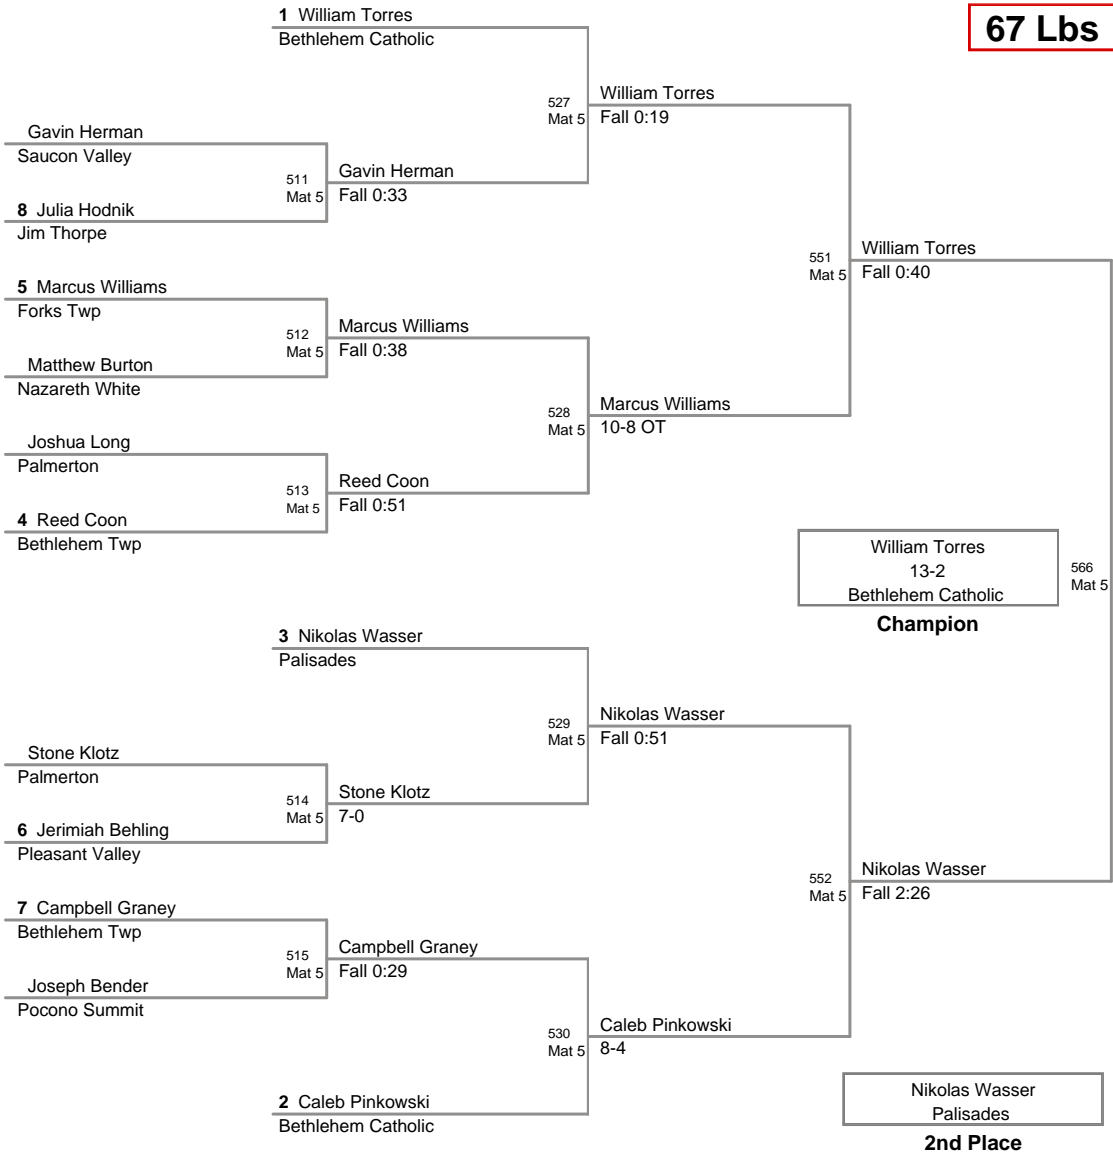

46 Lbs

50 Lbs

2012 VEWL JV
East (on Mat 1)

54 Lbs

58 Lbs

2012 VEWL JV
East (on Mat 6)

61 Lbs

64 Lbs

67 Lbs

70 Lbs

2012 VEWL JV
East (on Mat 6)

73 Lbs

76 Lbs

2012 VEWL JV
East (on Mat 2)

80 Lbs

2012 VEWL JV
East (on Mat 1)