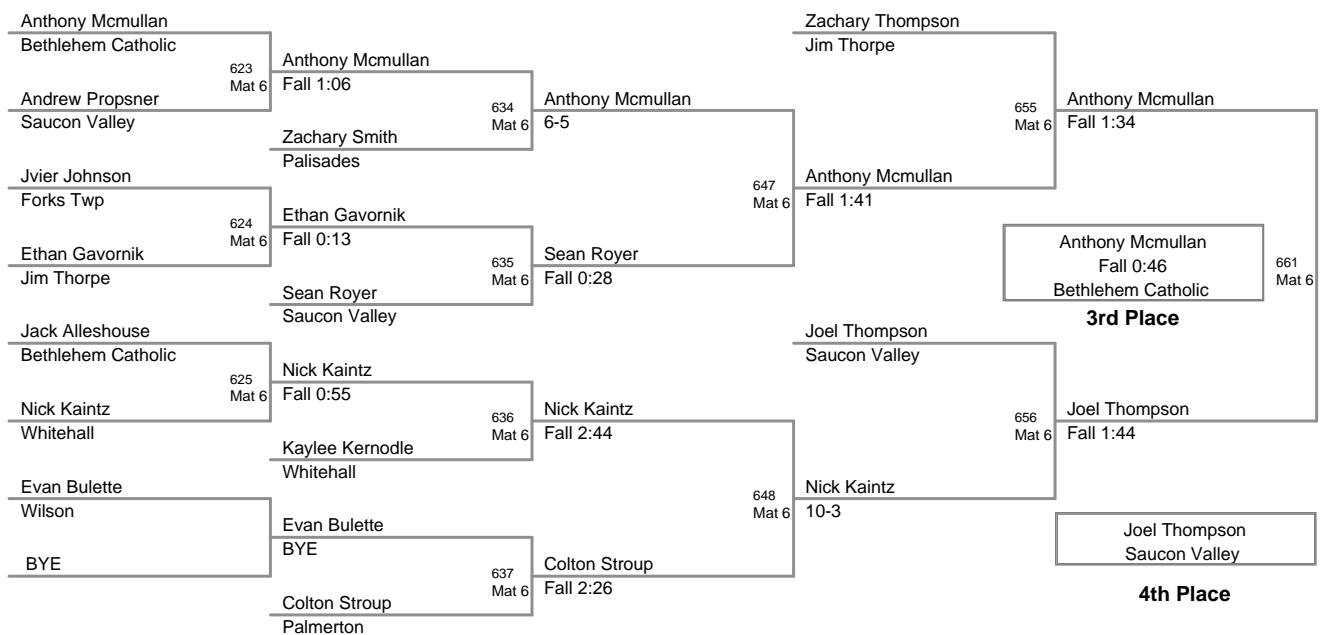

46 Lbs

50 Lbs

2012 VEWL JV
East (on Mat 1)

54 Lbs

58 Lbs

2012 VEWL JV
East (on Mat 6)

61 Lbs

64 Lbs