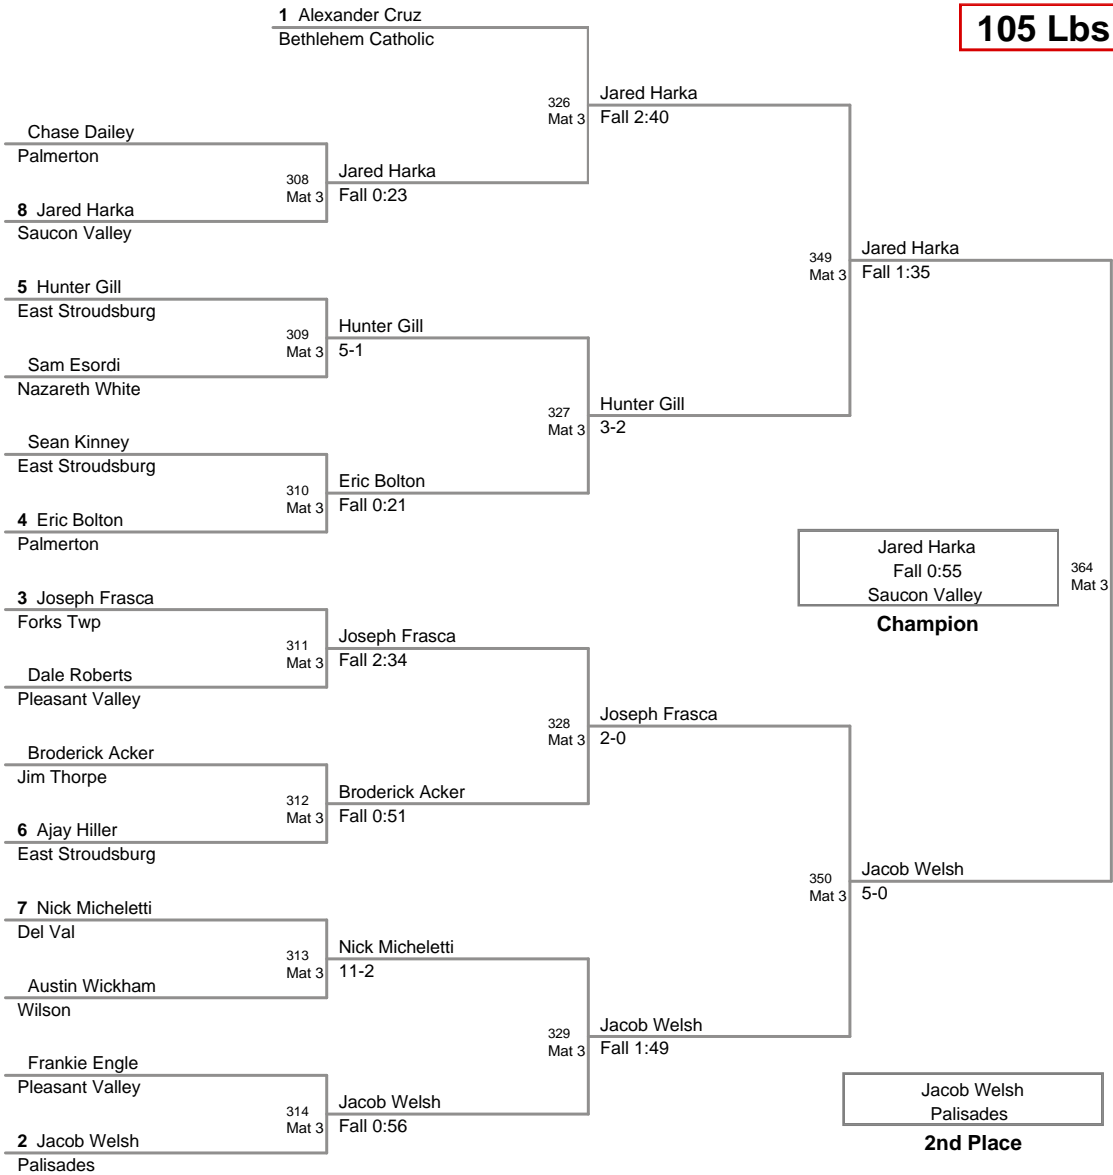

85 Lbs

90 Lbs

**2012 VEWL JV
East (on Mat 3)**

95 Lbs

105 Lbs

120 Lbs

2012 VEWL JV
East (on Mat 2)

160 Lbs