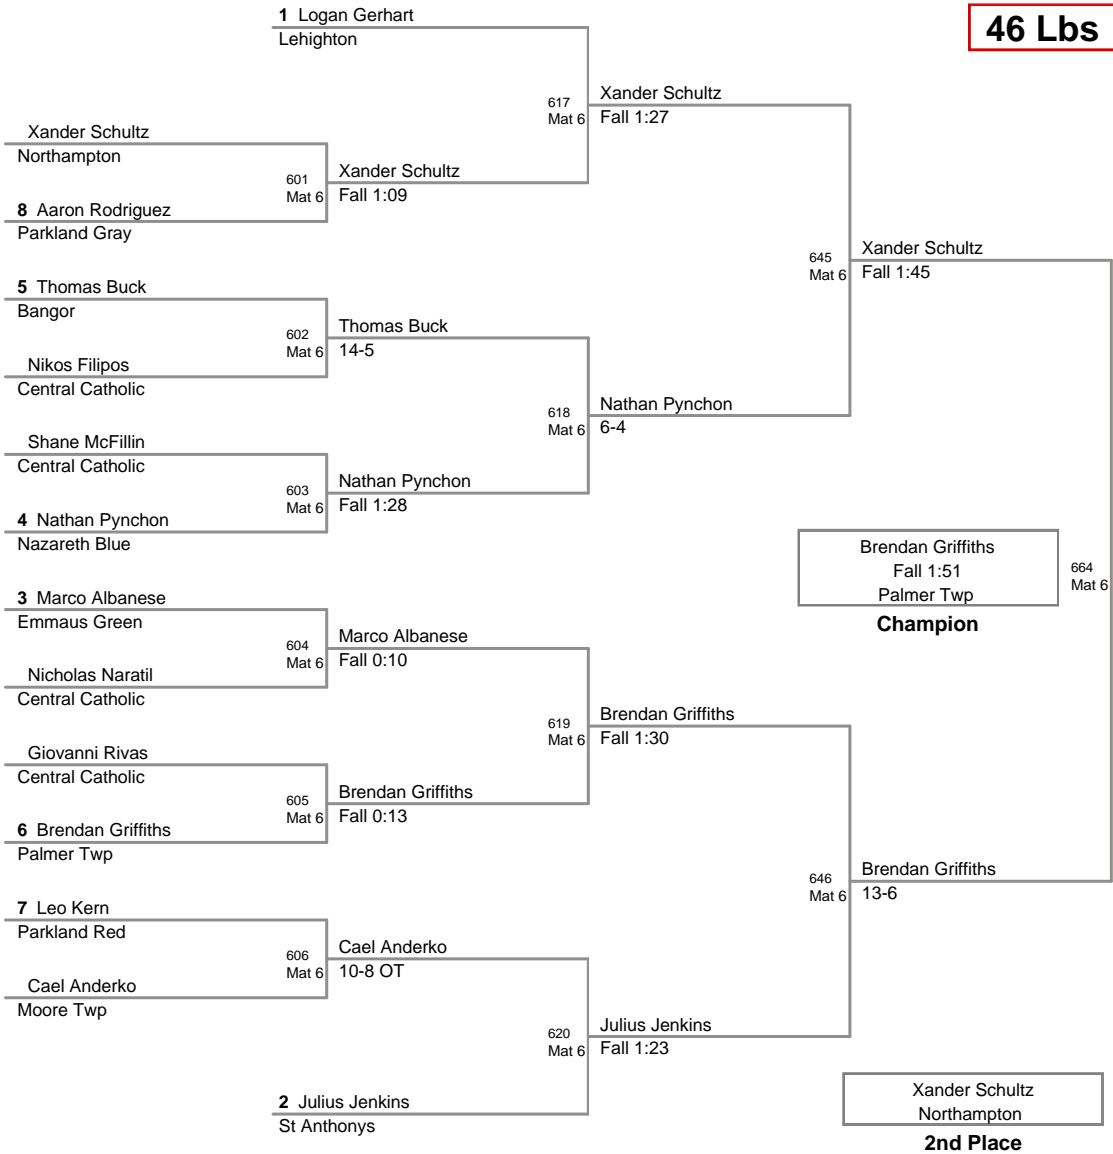

Michael Stepp
Whitehall

Champion

Cole Schreck
Saucon Valley

2nd Place

Alex Morris
Saucon Valley

3rd Place

46 Lbs

50 Lbs

2012 VEWL JV
West (on Mat 5)

54 Lbs

58 Lbs

61 Lbs

64 Lbs

67 Lbs

70 Lbs

2012 VEWL JV
West (on Mat 1)