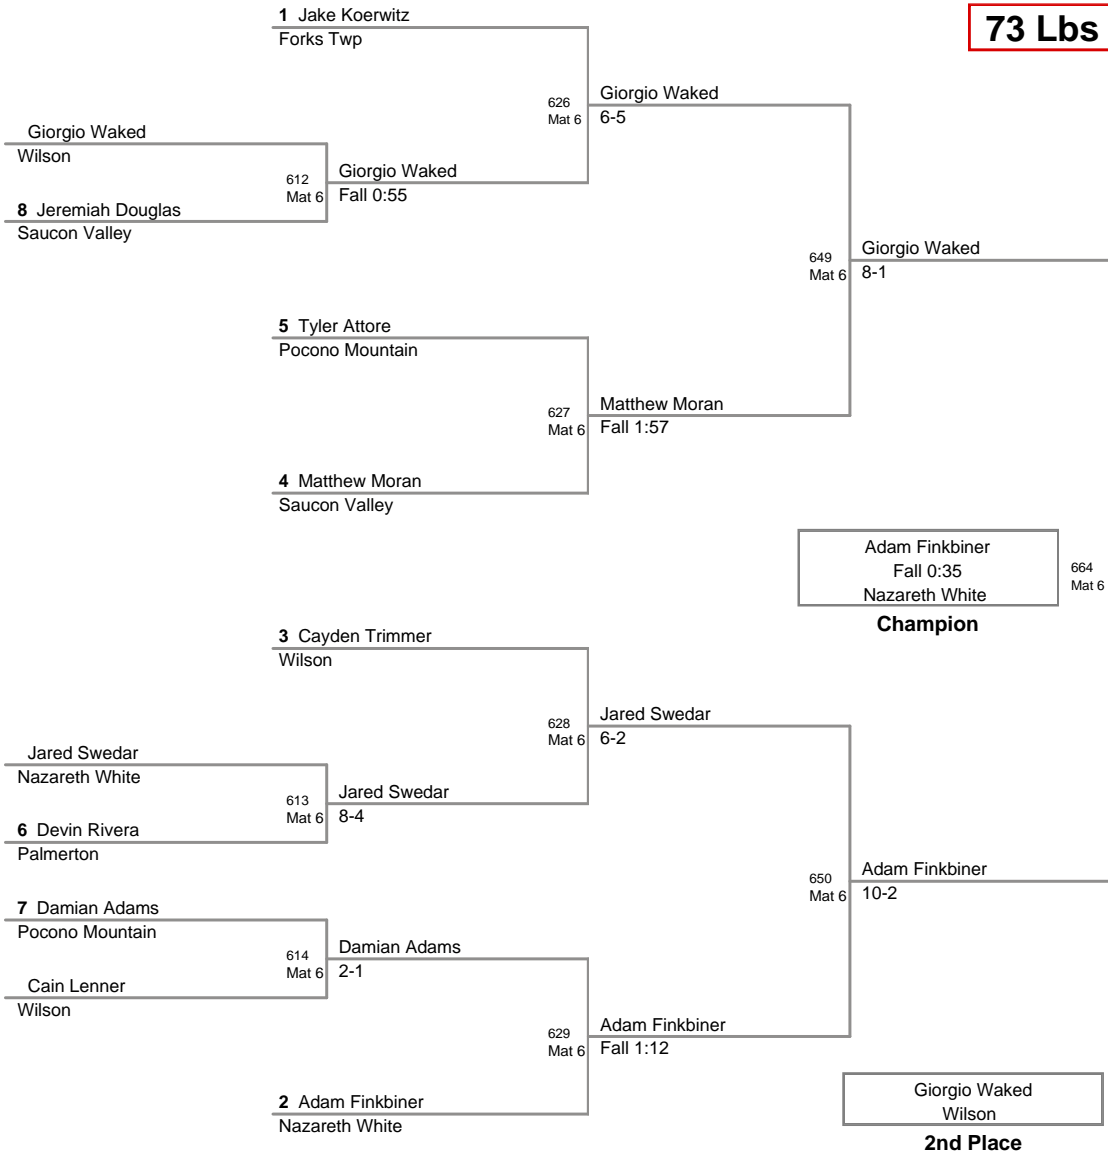

67 Lbs

70 Lbs

2012 VEWL JV
East (on Mat 6)

73 Lbs

76 Lbs

2012 VEWL JV
East (on Mat 2)

80 Lbs

2012 VEWL JV
East (on Mat 1)

85 Lbs

90 Lbs

**2012 VEWL JV
East (on Mat 3)**

95 Lbs

105 Lbs

120 Lbs

2012 VEWL JV
East (on Mat 2)

160 Lbs