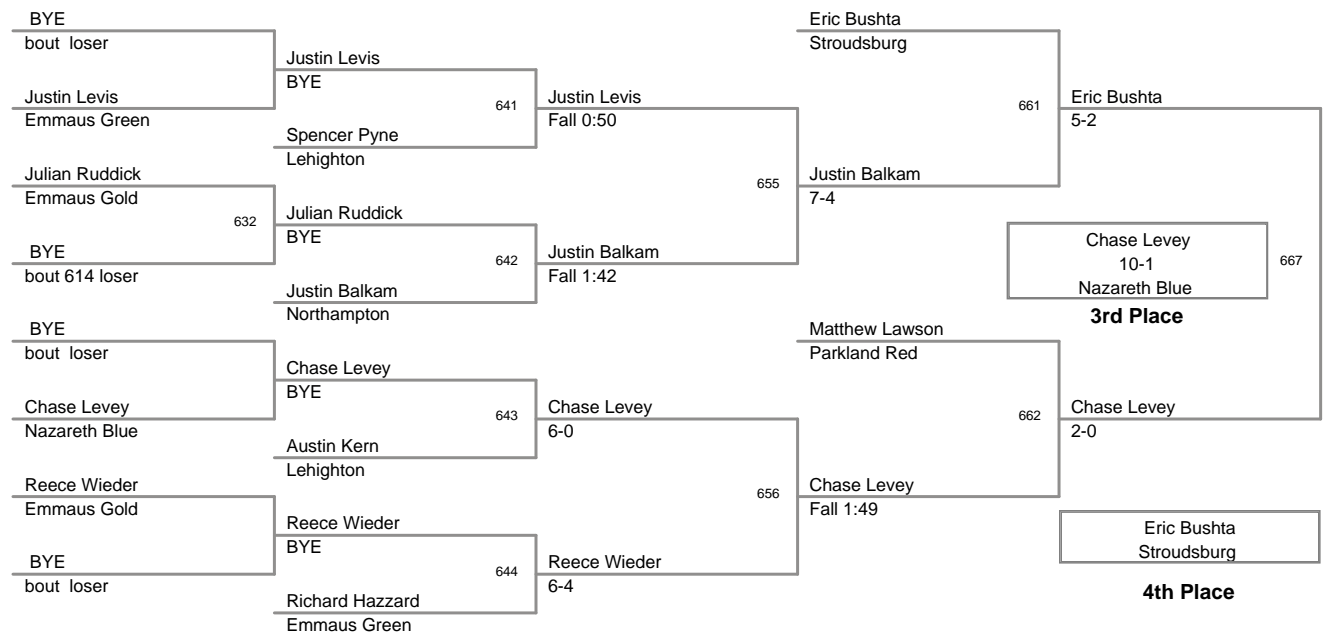

73 Lbs

76 Lbs

80 Lbs

2012 VEWL JV
West

85 Lbs

90 Lbs

95 Lbs

2012 VEWL JV
West (on Mat 1)