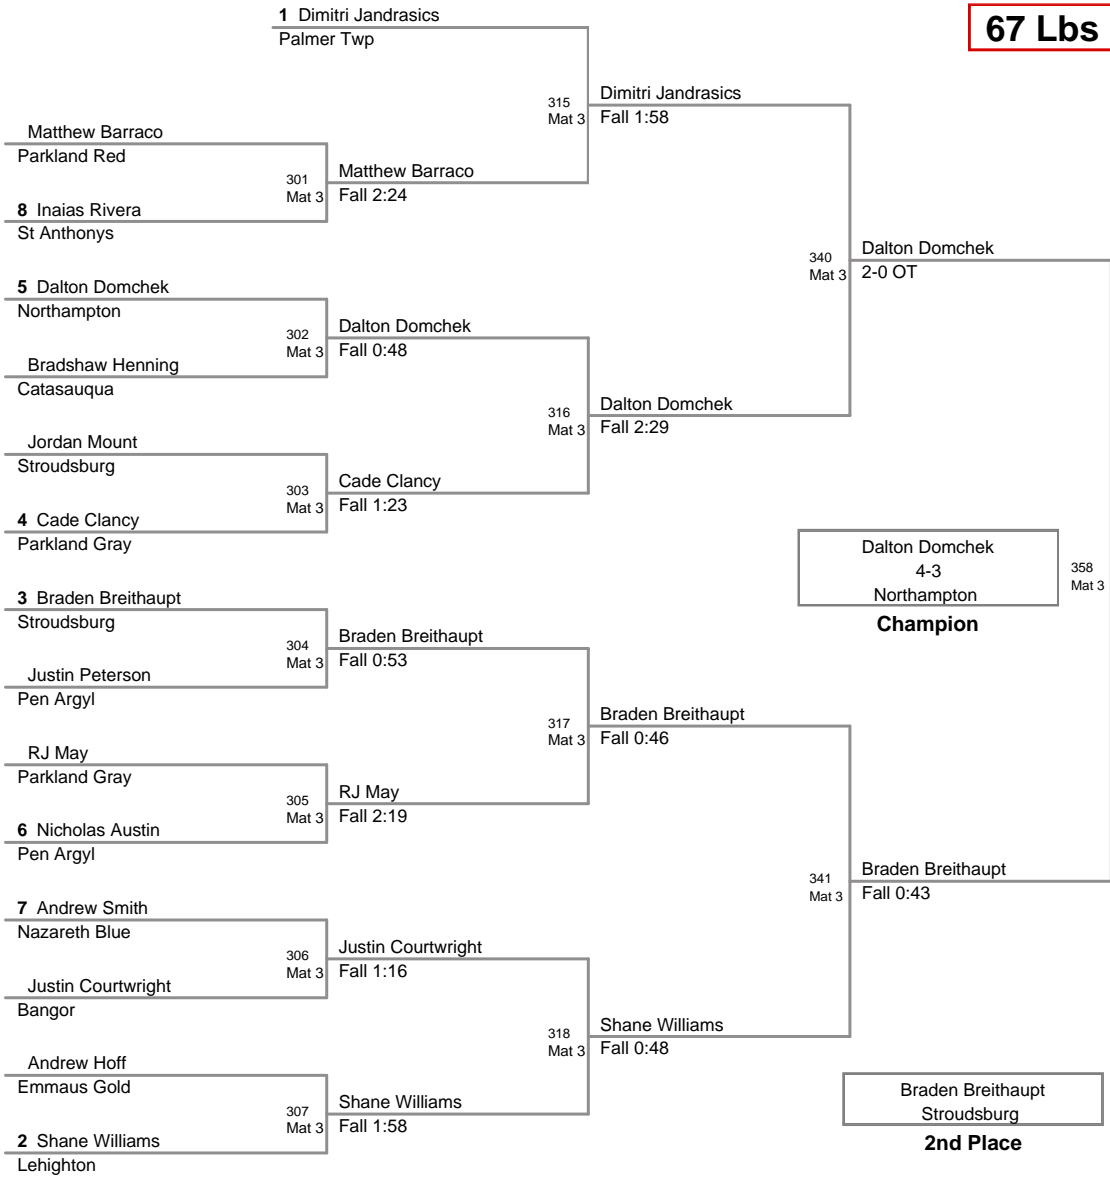

2012 VEWL JV
West (on Mat 5)

54 Lbs

58 Lbs

61 Lbs

64 Lbs

67 Lbs

70 Lbs

2012 VEWL JV
West (on Mat 1)