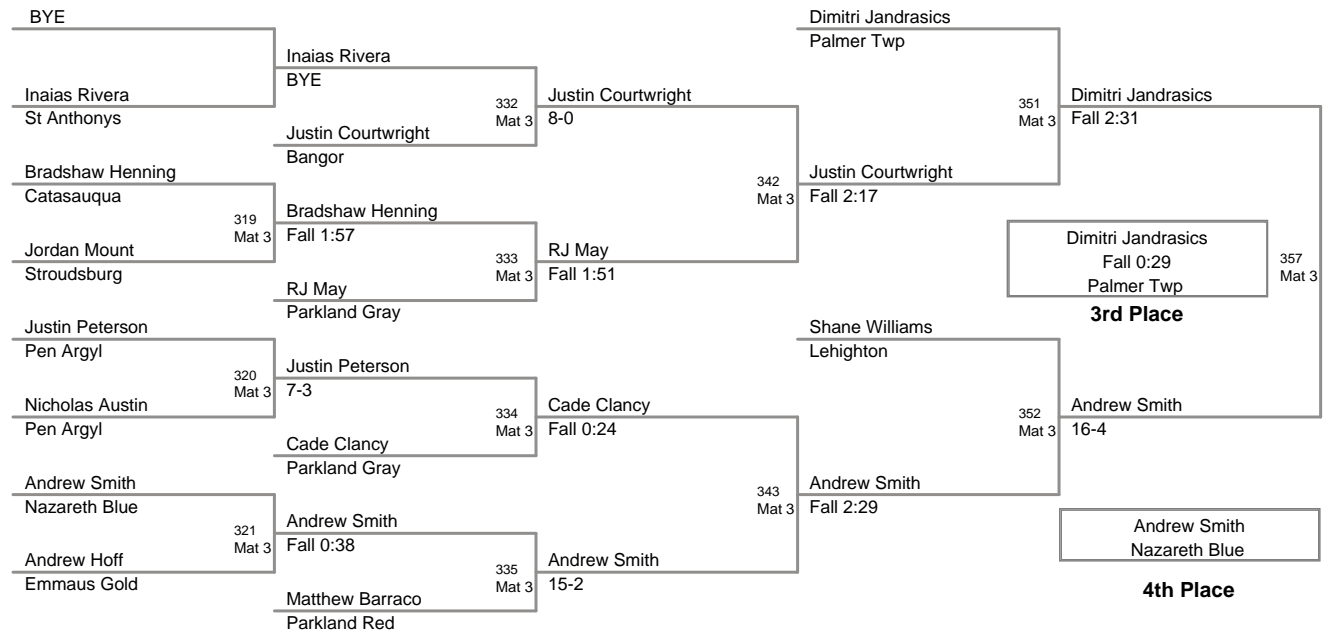

2012 VEWL JV
West (on Mat 5)

54 Lbs

58 Lbs

61 Lbs

64 Lbs

67 Lbs

70 Lbs

2012 VEWL JV
West (on Mat 1)