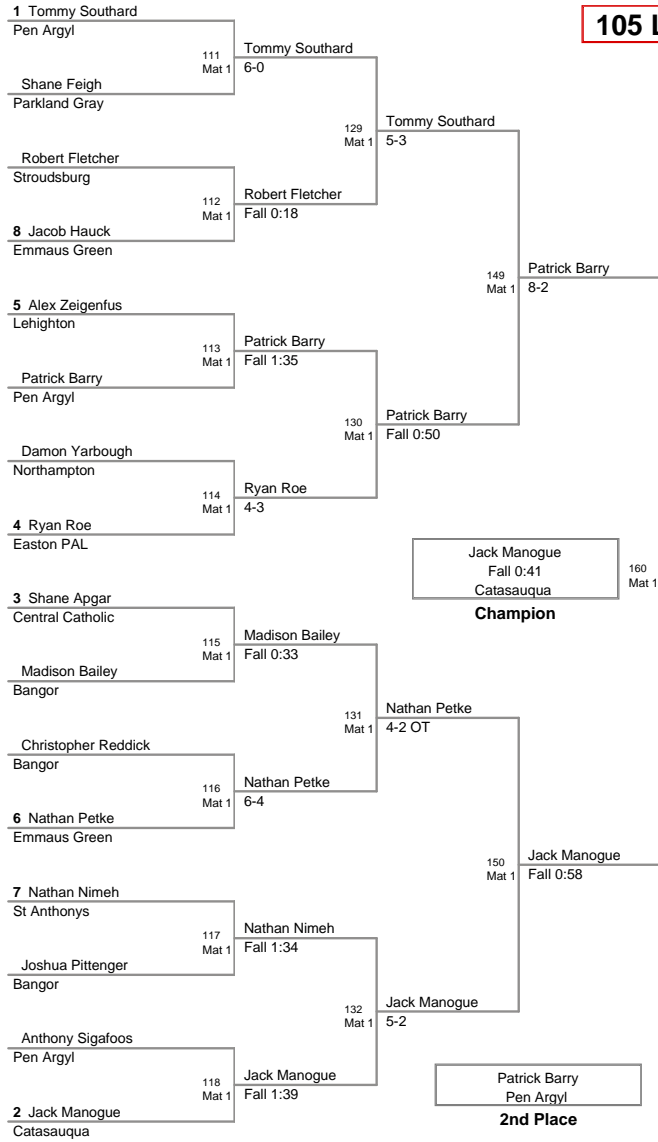

2012 VEWL JV
West (on Mat 1)

105 Lbs