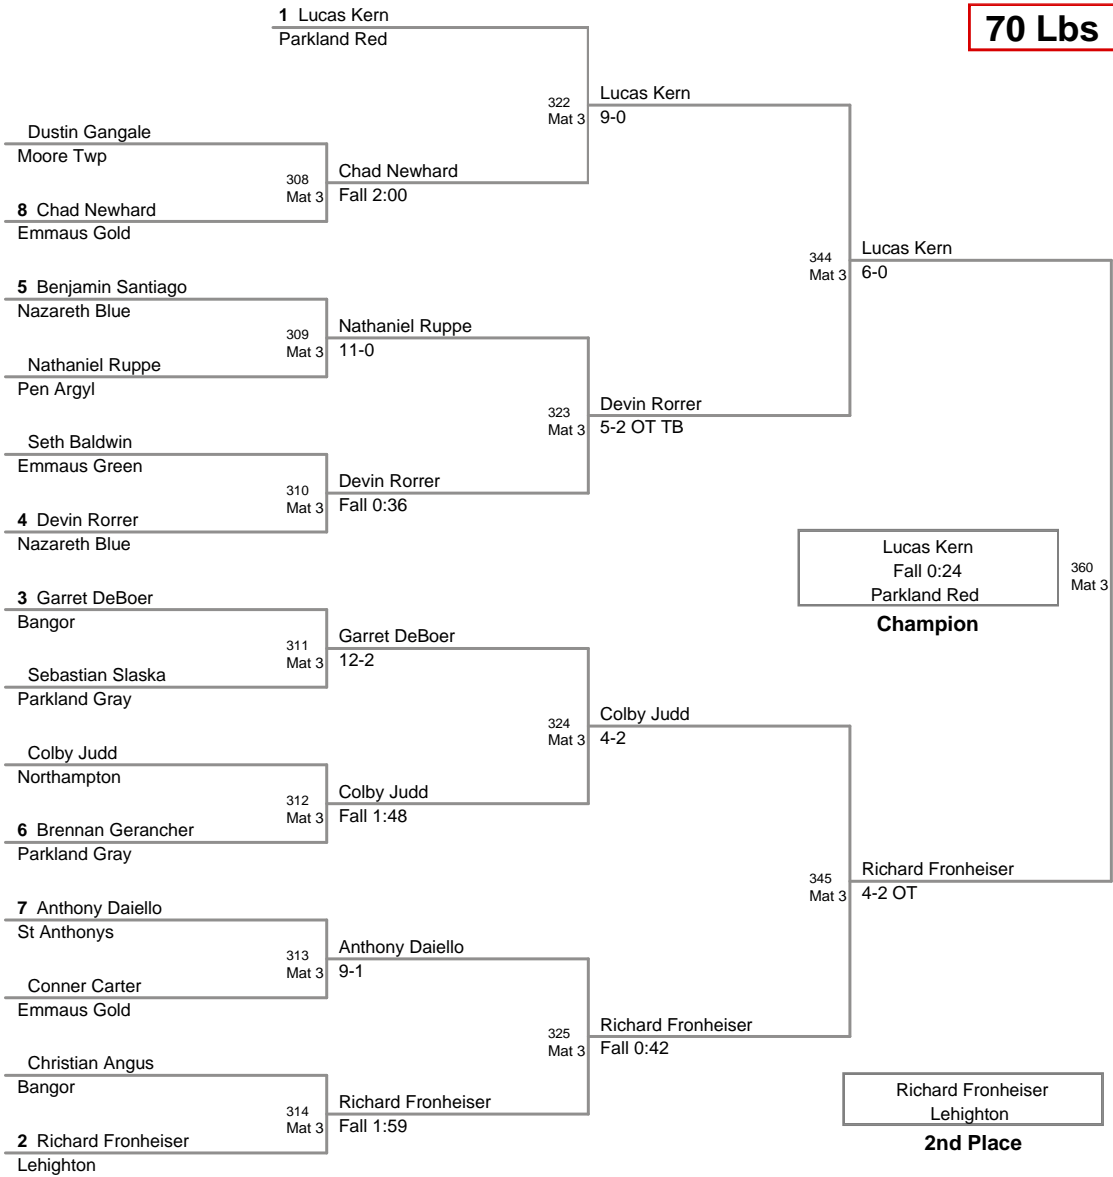

2012 VEWL JV
West (on Mat 5)

54 Lbs

58 Lbs

61 Lbs

64 Lbs

67 Lbs

70 Lbs

2012 VEWL JV
West (on Mat 1)