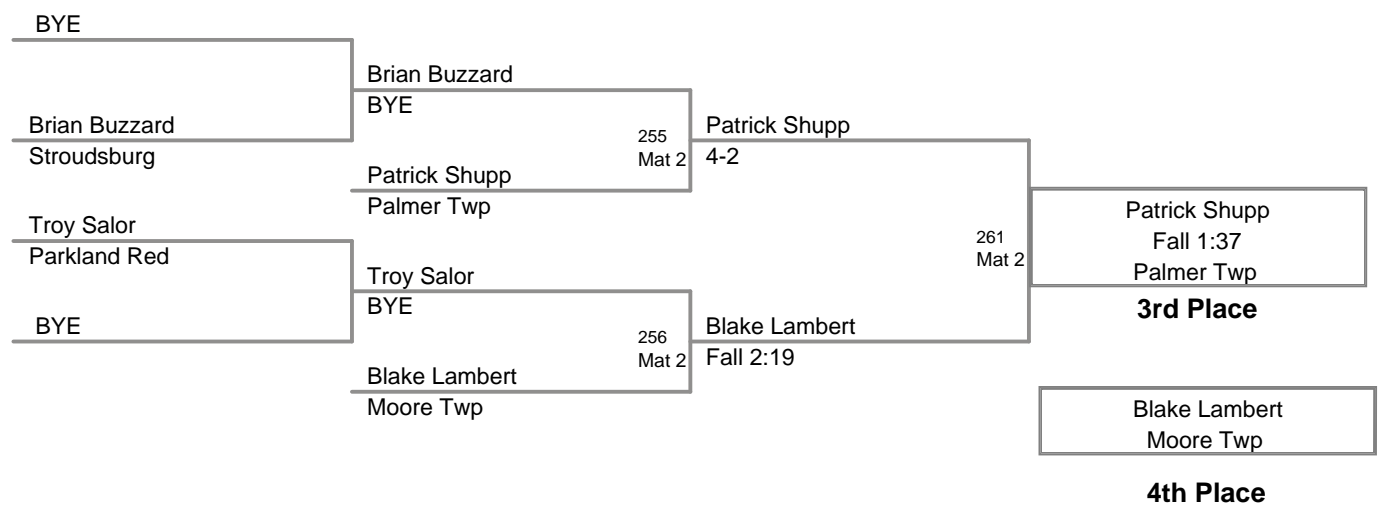

2012 VEWL JV
West (on Mat 2)

120 Lbs