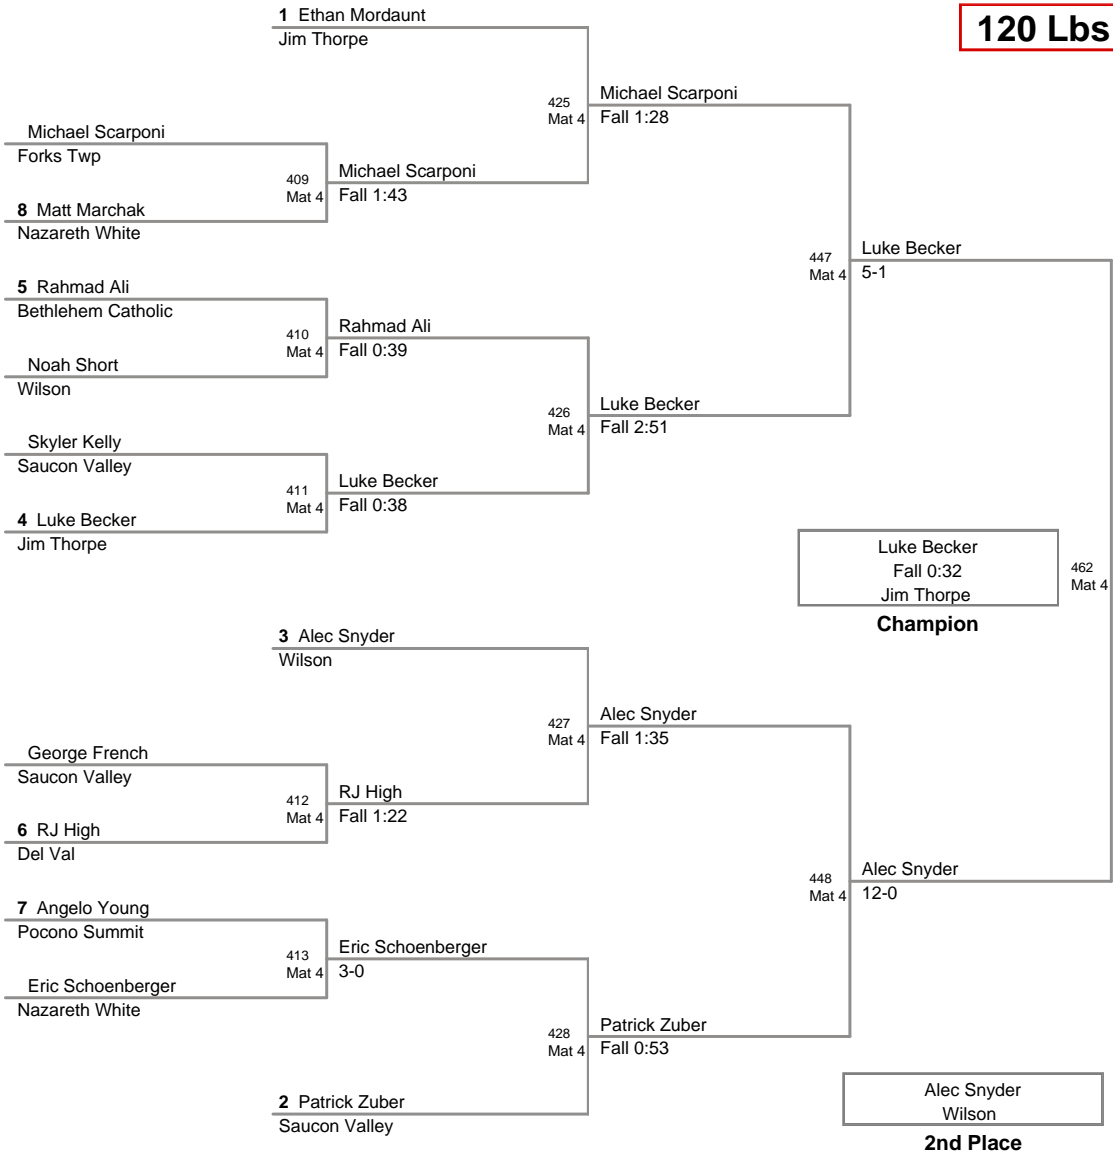

85 Lbs

90 Lbs

**2012 VEWL JV
East (on Mat 3)**

95 Lbs

105 Lbs

120 Lbs

2012 VEWL JV
East (on Mat 2)

160 Lbs