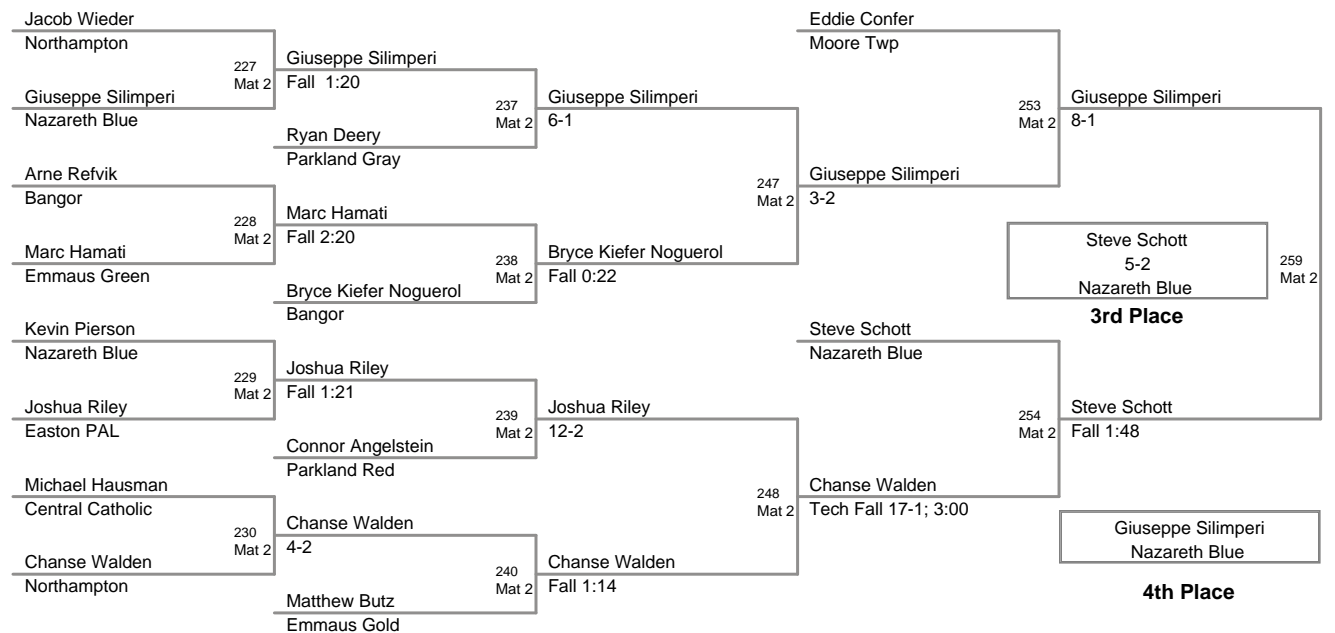

73 Lbs

76 Lbs

80 Lbs

2012 VEWL JV
West

85 Lbs

90 Lbs

95 Lbs

2012 VEWL JV
West (on Mat 1)