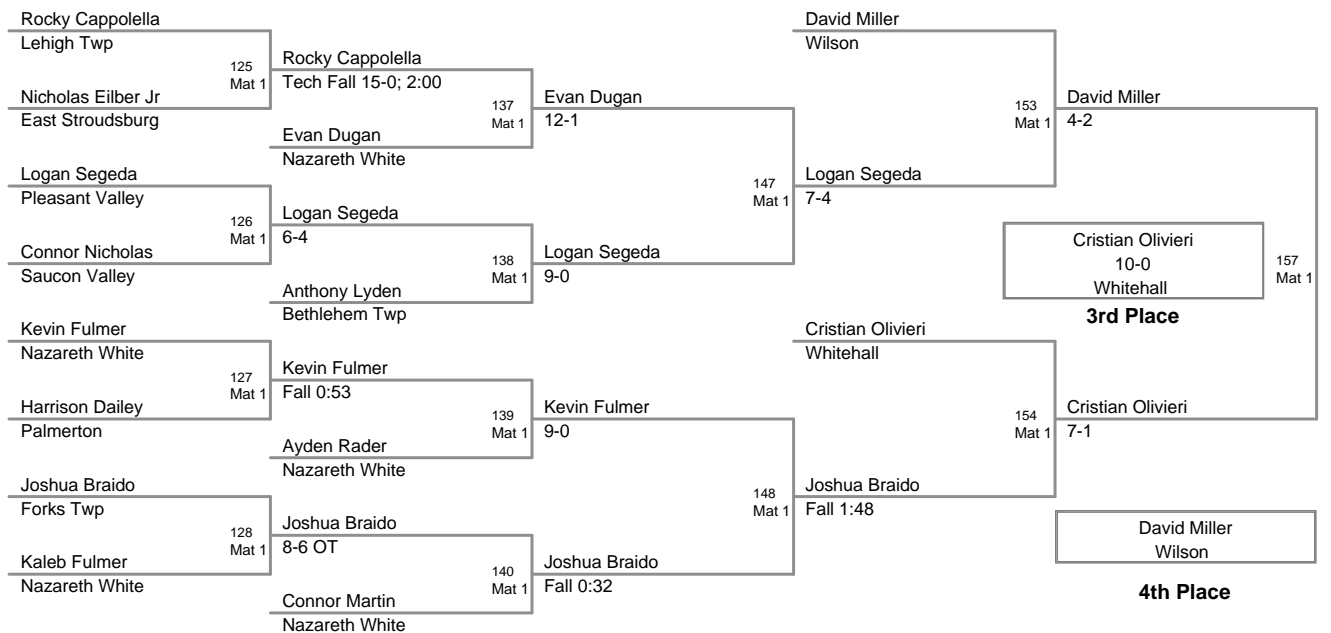

46 Lbs

50 Lbs

2012 VEWL JV
East (on Mat 1)

54 Lbs

58 Lbs

2012 VEWL JV
East (on Mat 6)

61 Lbs

64 Lbs