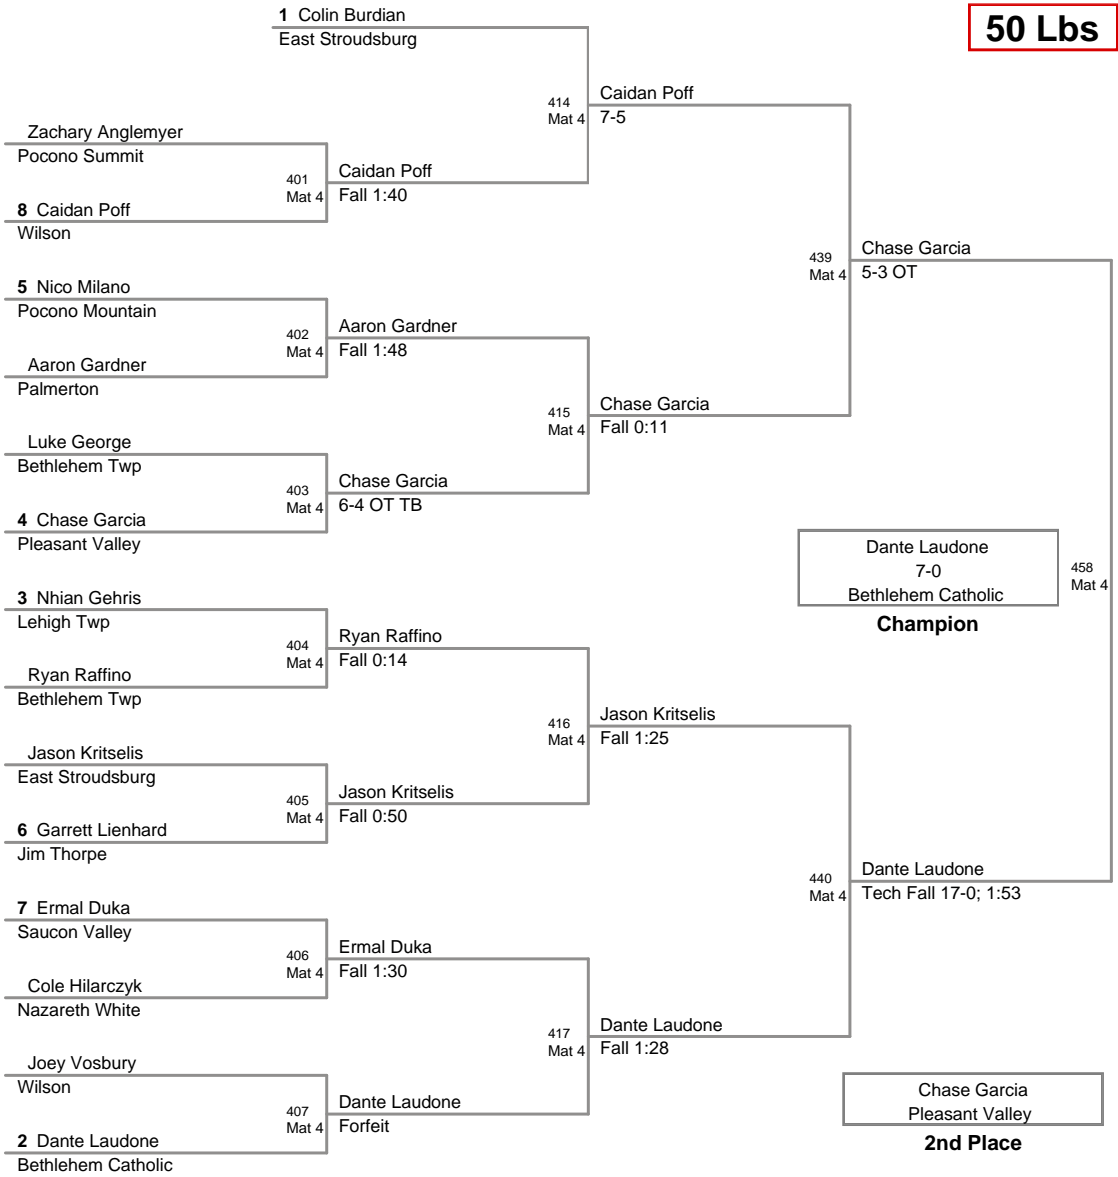

46 Lbs

50 Lbs

2012 VEWL JV
East (on Mat 1)

54 Lbs

58 Lbs

2012 VEWL JV
East (on Mat 6)

61 Lbs

64 Lbs