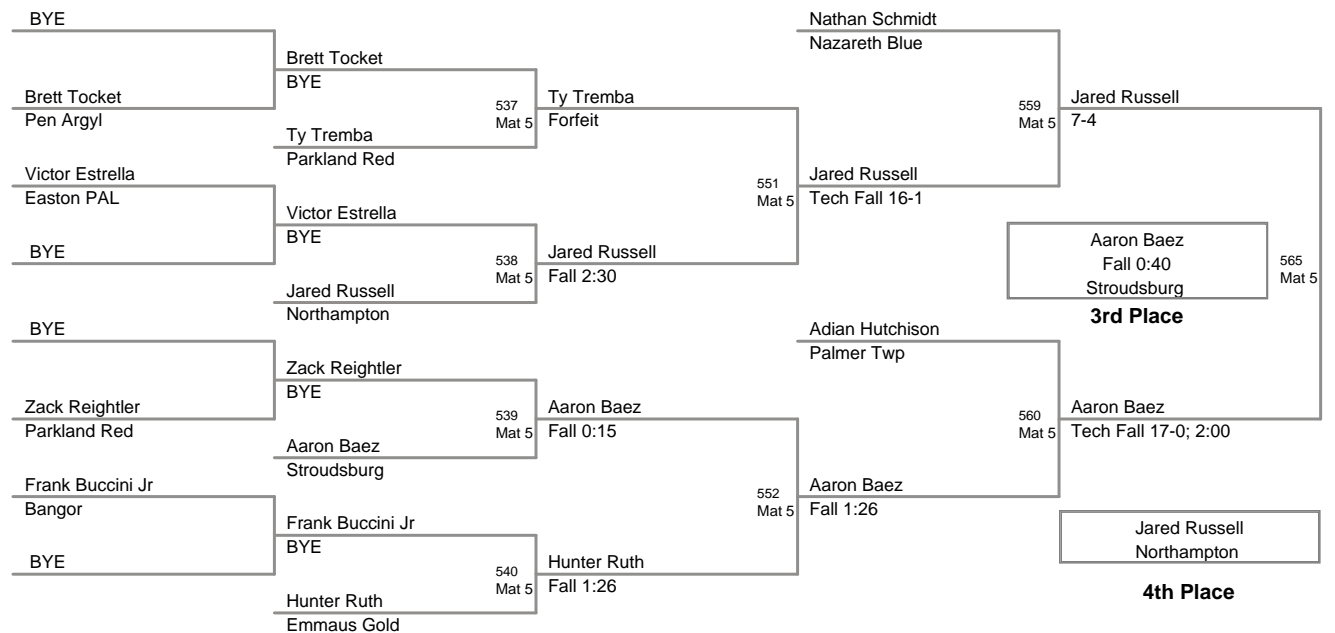

2012 VEWL JV
West (on Mat 5)

54 Lbs

58 Lbs

61 Lbs

64 Lbs

67 Lbs

70 Lbs

2012 VEWL JV
West (on Mat 1)