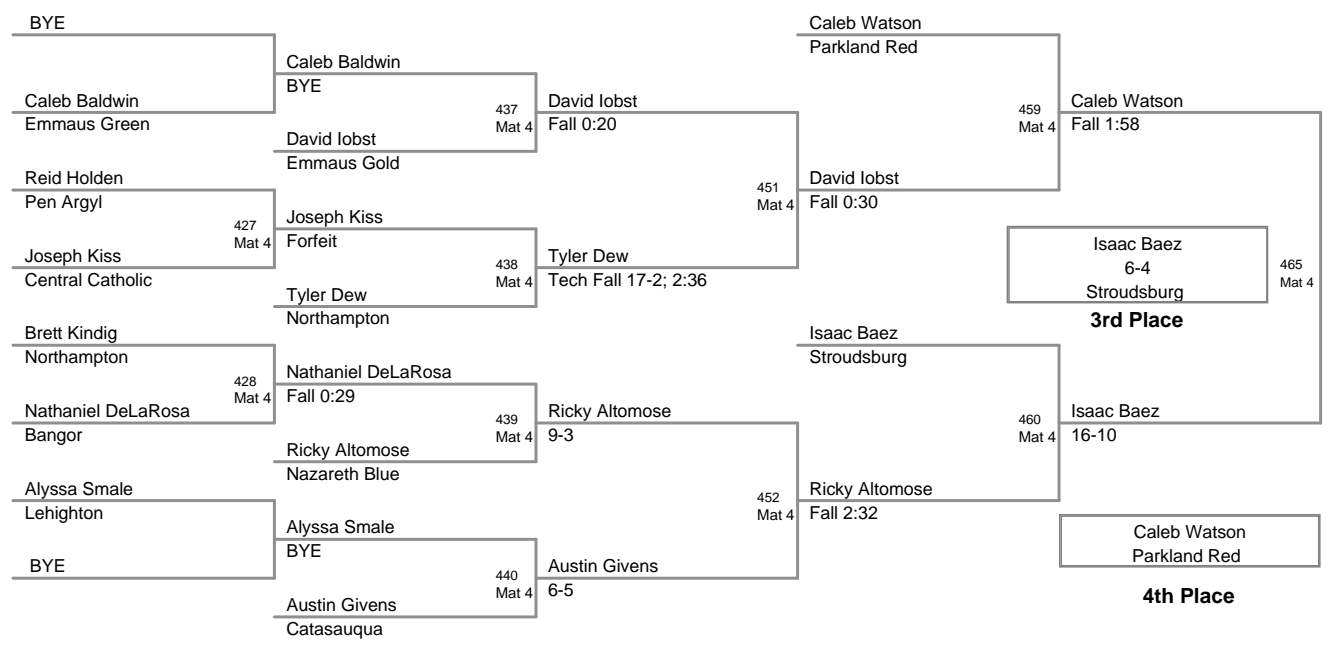

2012 VEWL JV
West (on Mat 5)

54 Lbs

58 Lbs

61 Lbs

64 Lbs

67 Lbs

70 Lbs

2012 VEWL JV
West (on Mat 1)

73 Lbs

76 Lbs

80 Lbs

2012 VEWL JV
West

85 Lbs

90 Lbs

95 Lbs

2012 VEWL JV
West (on Mat 1)