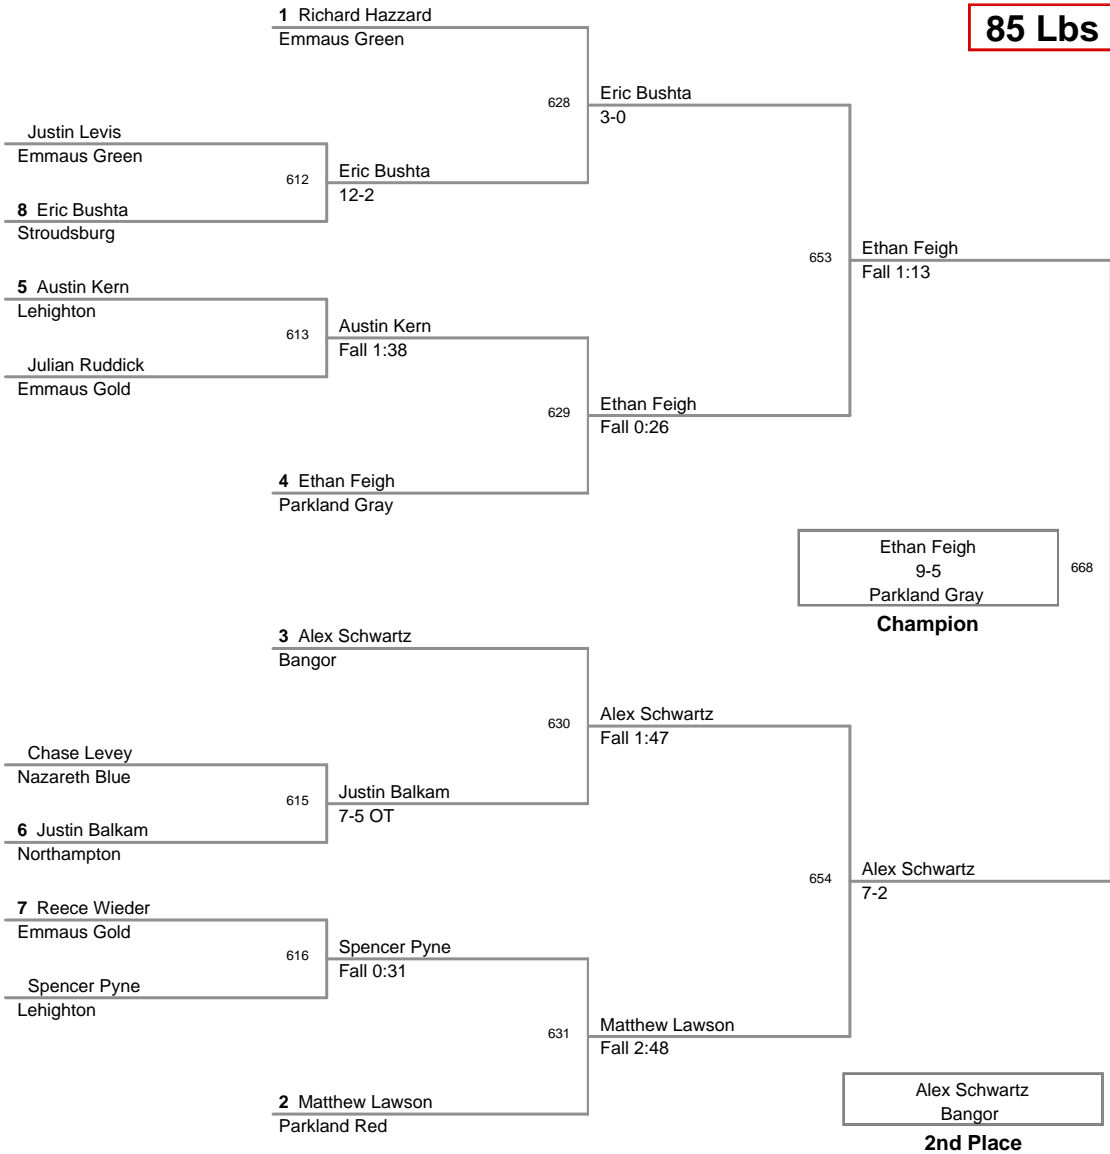

73 Lbs

76 Lbs

80 Lbs

2012 VEWL JV
West

85 Lbs

90 Lbs

95 Lbs

2012 VEWL JV
West (on Mat 1)