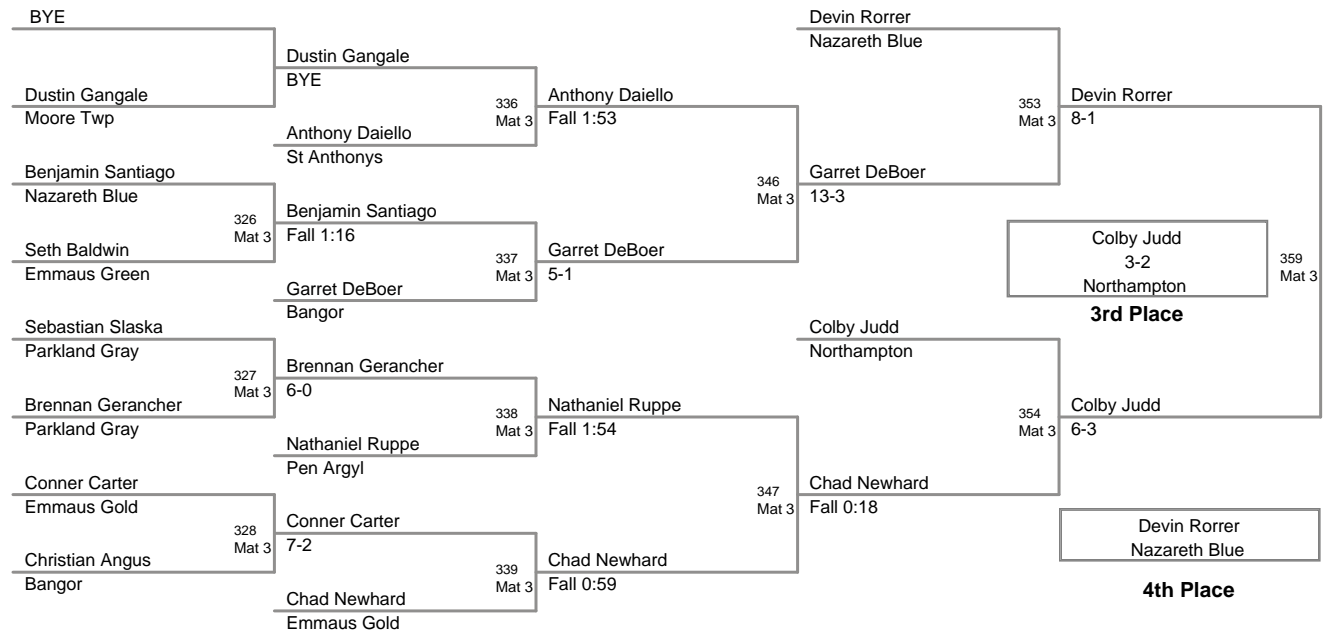

2012 VEWL JV
West (on Mat 5)

54 Lbs

58 Lbs

61 Lbs

64 Lbs

67 Lbs

70 Lbs

2012 VEWL JV
West (on Mat 1)

73 Lbs

76 Lbs

80 Lbs

2012 VEWL JV
West

85 Lbs

90 Lbs

95 Lbs

2012 VEWL JV
West (on Mat 1)