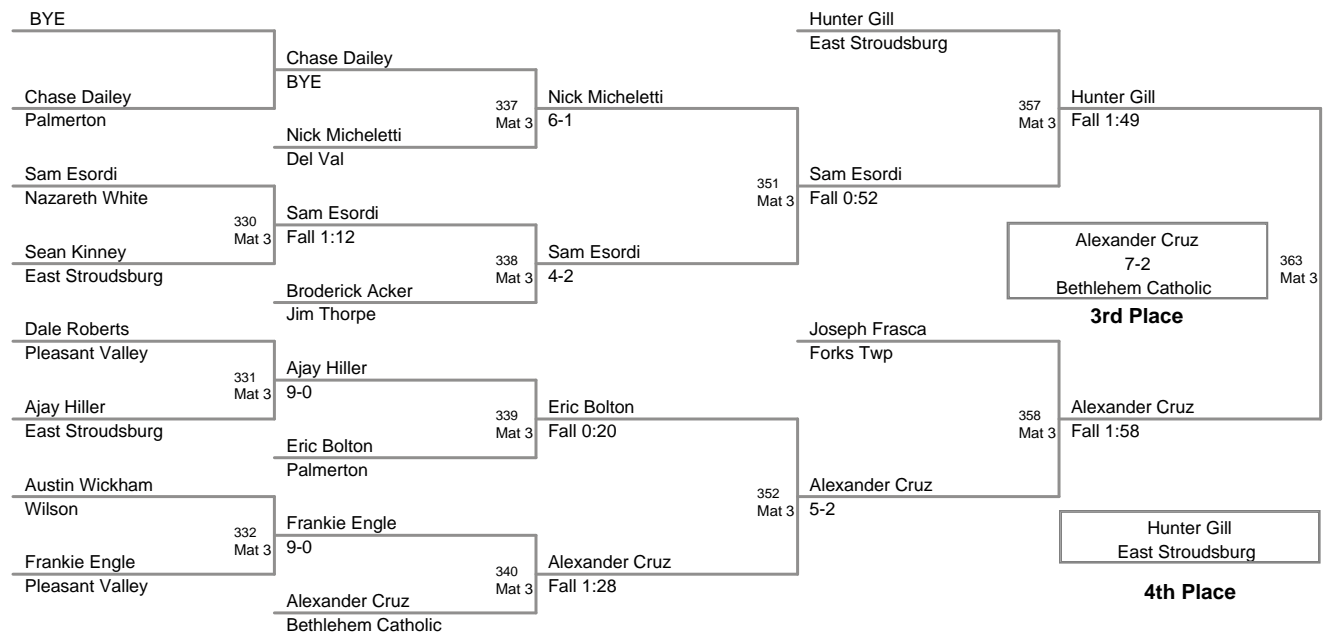

85 Lbs

90 Lbs

**2012 VEWL JV
East (on Mat 3)**

95 Lbs

105 Lbs

120 Lbs

2012 VEWL JV
East (on Mat 2)

160 Lbs

1 Alex Morris Saucon Valley	216 Mat 2	Cole Schreck
3 Cole Schreck Saucon Valley		5-3

2 Michael Stepp Whitehall	232 Mat 2	Michael Stepp
1 Alex Morris Saucon Valley		Fall 0:30

3 Cole Schreck Saucon Valley	249 Mat 2	Michael Stepp
2 Michael Stepp Whitehall		Default