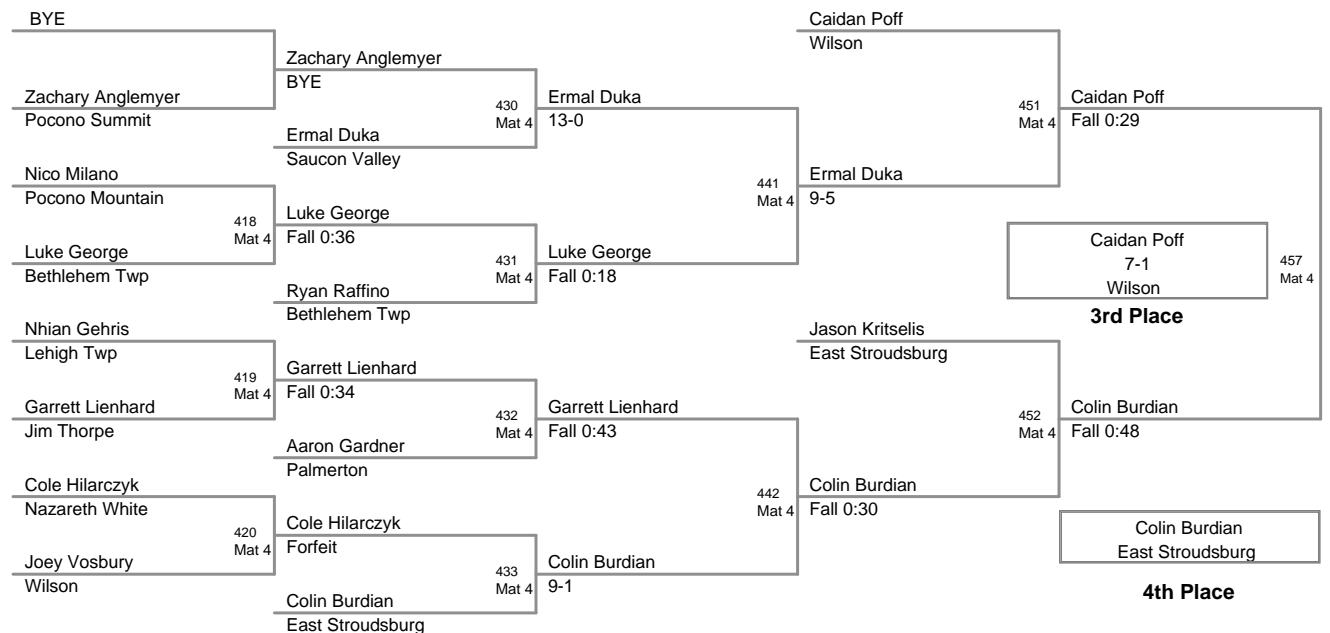

46 Lbs

50 Lbs

2012 VEWL JV
East (on Mat 1)

54 Lbs

58 Lbs

2012 VEWL JV
East (on Mat 6)

61 Lbs

64 Lbs