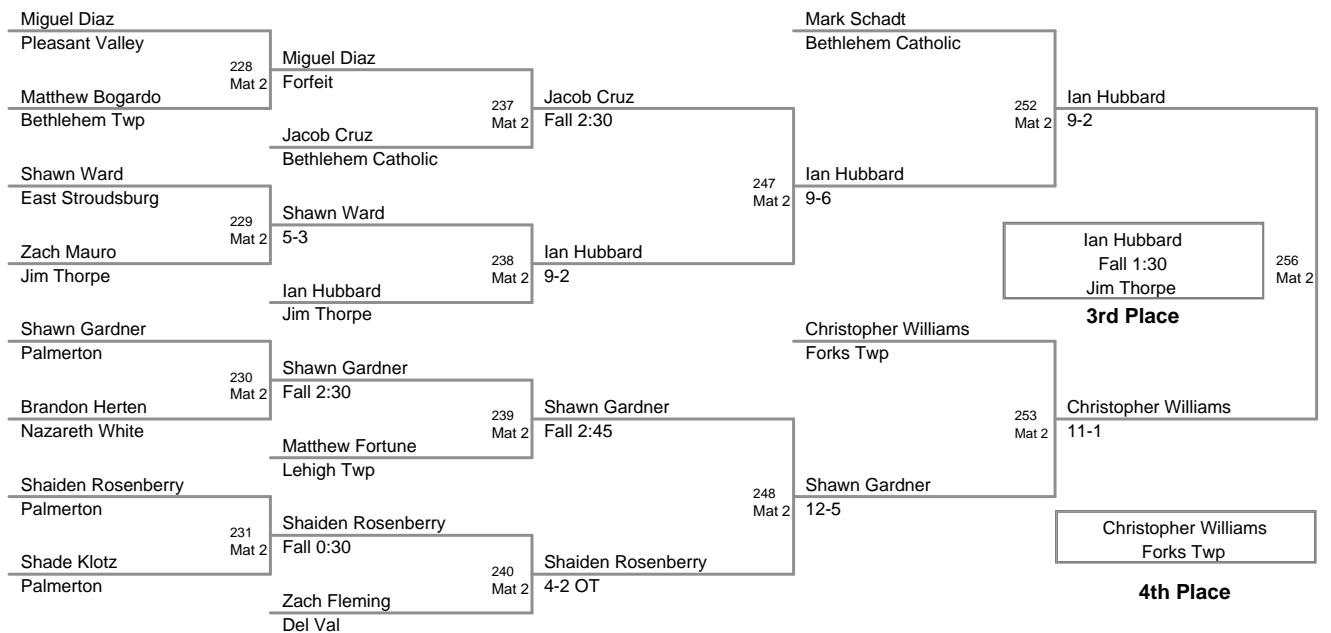

67 Lbs

70 Lbs

2012 VEWL JV
East (on Mat 6)

73 Lbs

76 Lbs

2012 VEWL JV
East (on Mat 2)

80 Lbs

2012 VEWL JV
East (on Mat 1)