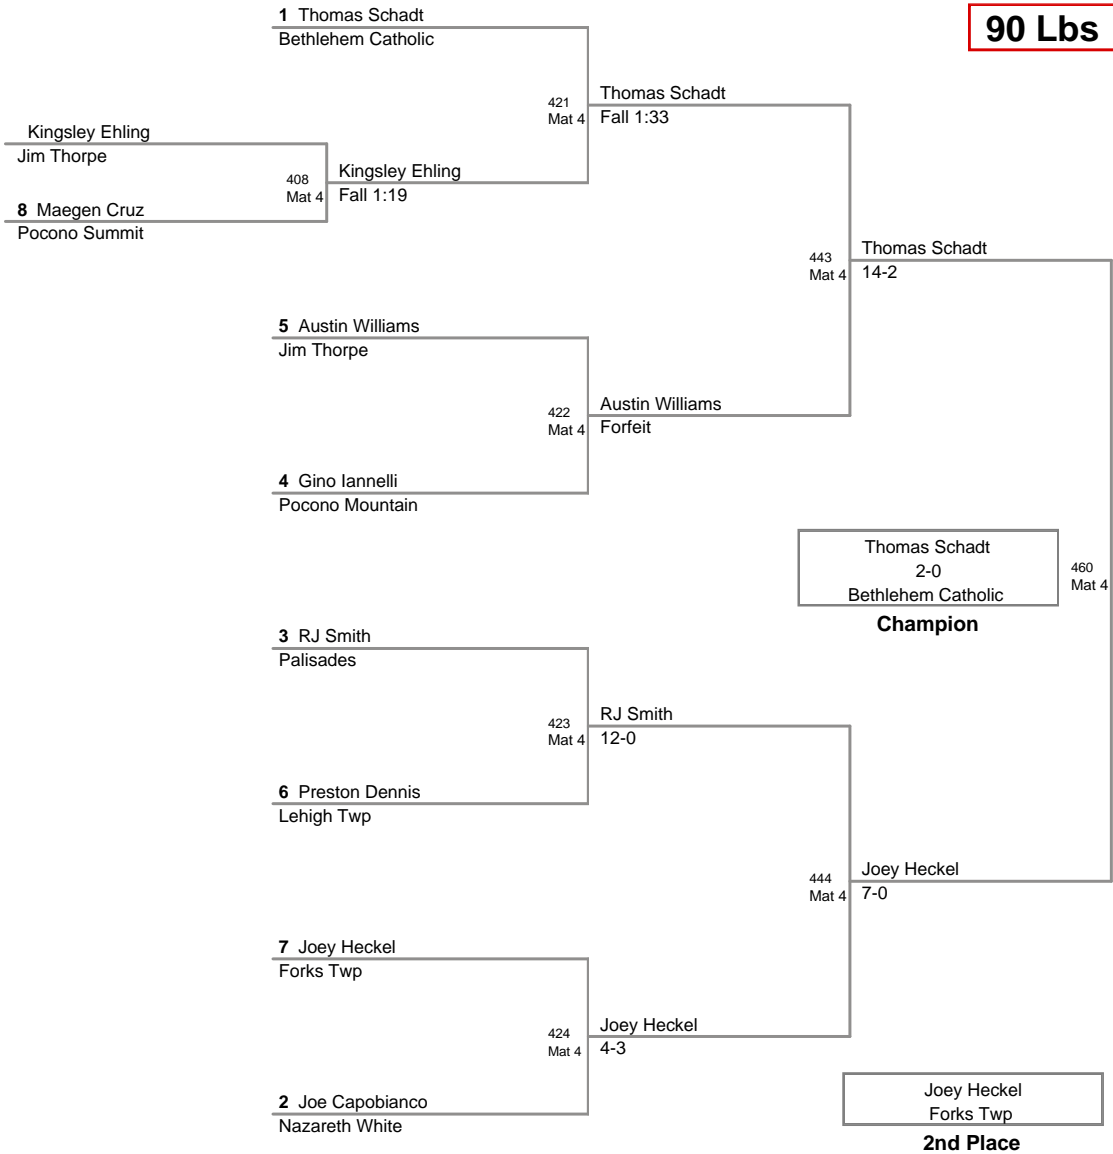

67 Lbs

70 Lbs

2012 VEWL JV
East (on Mat 6)

73 Lbs

76 Lbs

2012 VEWL JV
East (on Mat 2)

80 Lbs

2012 VEWL JV
East (on Mat 1)

85 Lbs

90 Lbs

**2012 VEWL JV
East (on Mat 3)**

95 Lbs

105 Lbs

120 Lbs

2012 VEWL JV
East (on Mat 2)

160 Lbs

Michael Stepp
Whitehall

Champion

Cole Schreck
Saucon Valley

2nd Place

Alex Morris
Saucon Valley

3rd Place