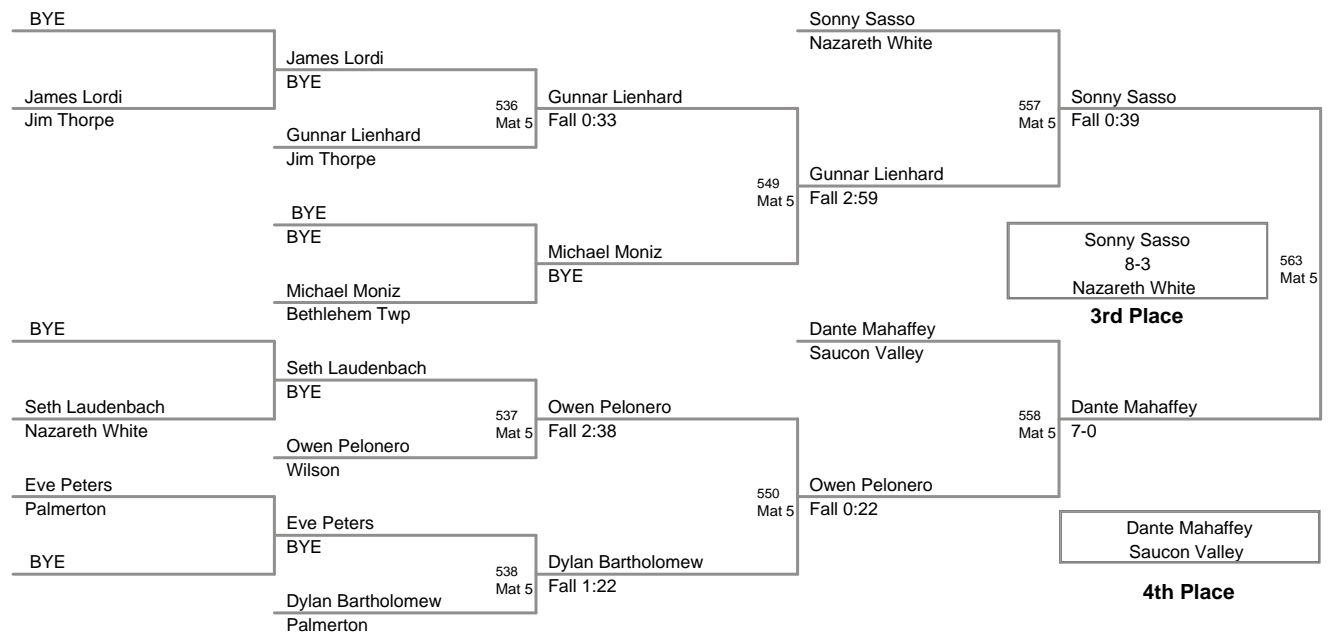

46 Lbs

50 Lbs

2012 VEWL JV
East (on Mat 1)

54 Lbs

58 Lbs

2012 VEWL JV
East (on Mat 6)

61 Lbs

64 Lbs

67 Lbs

70 Lbs

2012 VEWL JV
East (on Mat 6)

73 Lbs

76 Lbs

2012 VEWL JV
East (on Mat 2)

80 Lbs

2012 VEWL JV
East (on Mat 1)