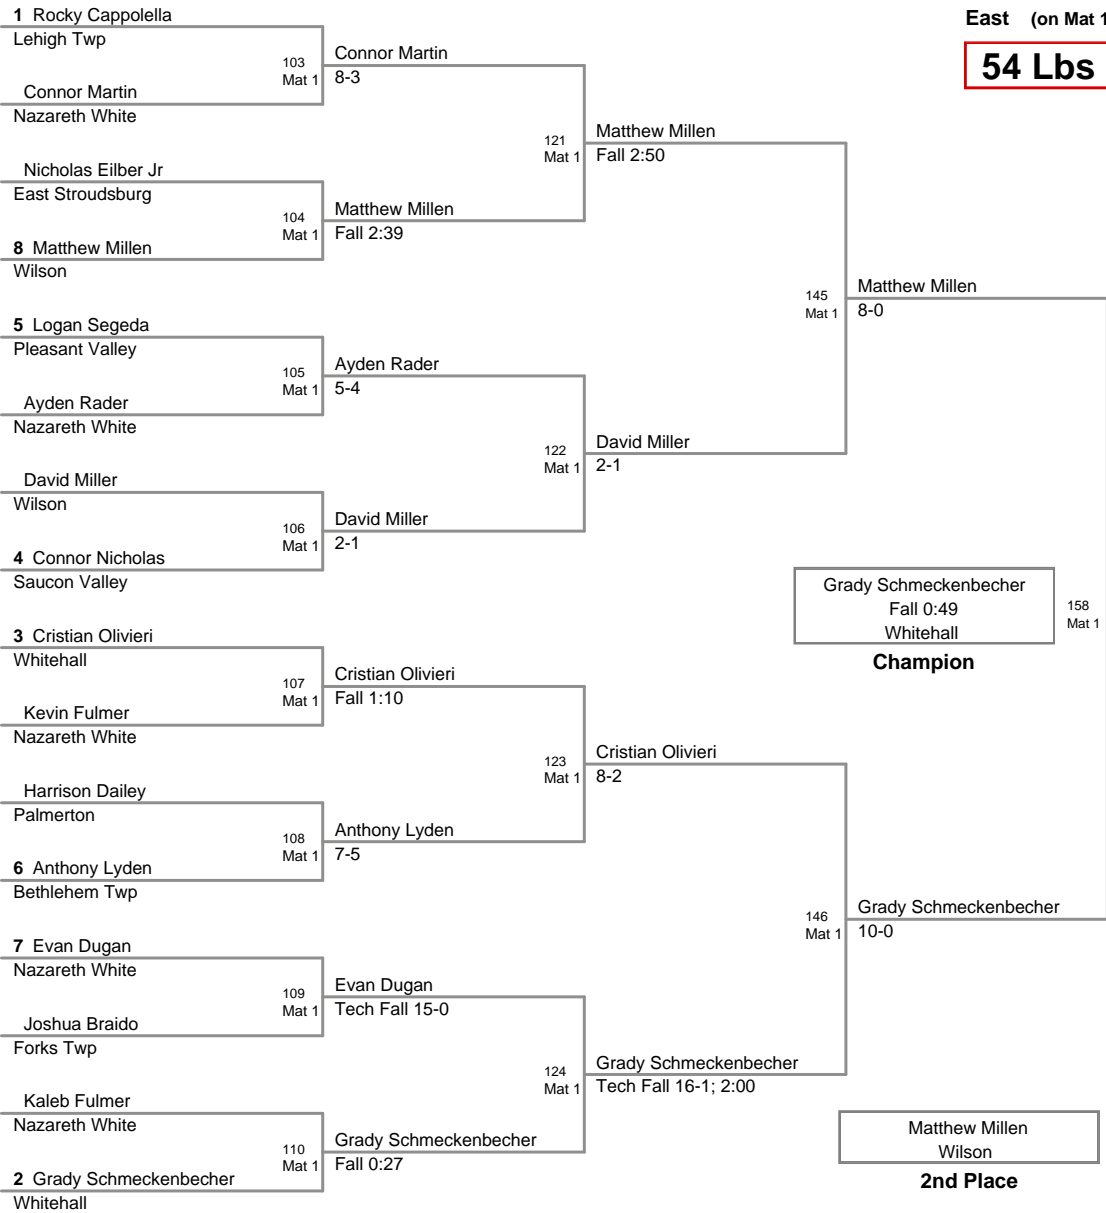

46 Lbs

50 Lbs

2012 VEWL JV
East (on Mat 1)

54 Lbs

58 Lbs

2012 VEWL JV
East (on Mat 6)

61 Lbs

64 Lbs

67 Lbs

70 Lbs

2012 VEWL JV
East (on Mat 6)

73 Lbs

76 Lbs

2012 VEWL JV
East (on Mat 2)

80 Lbs

2012 VEWL JV
East (on Mat 1)

85 Lbs

90 Lbs

**2012 VEWL JV
East (on Mat 3)**

95 Lbs

105 Lbs

120 Lbs

2012 VEWL JV
East (on Mat 2)

160 Lbs