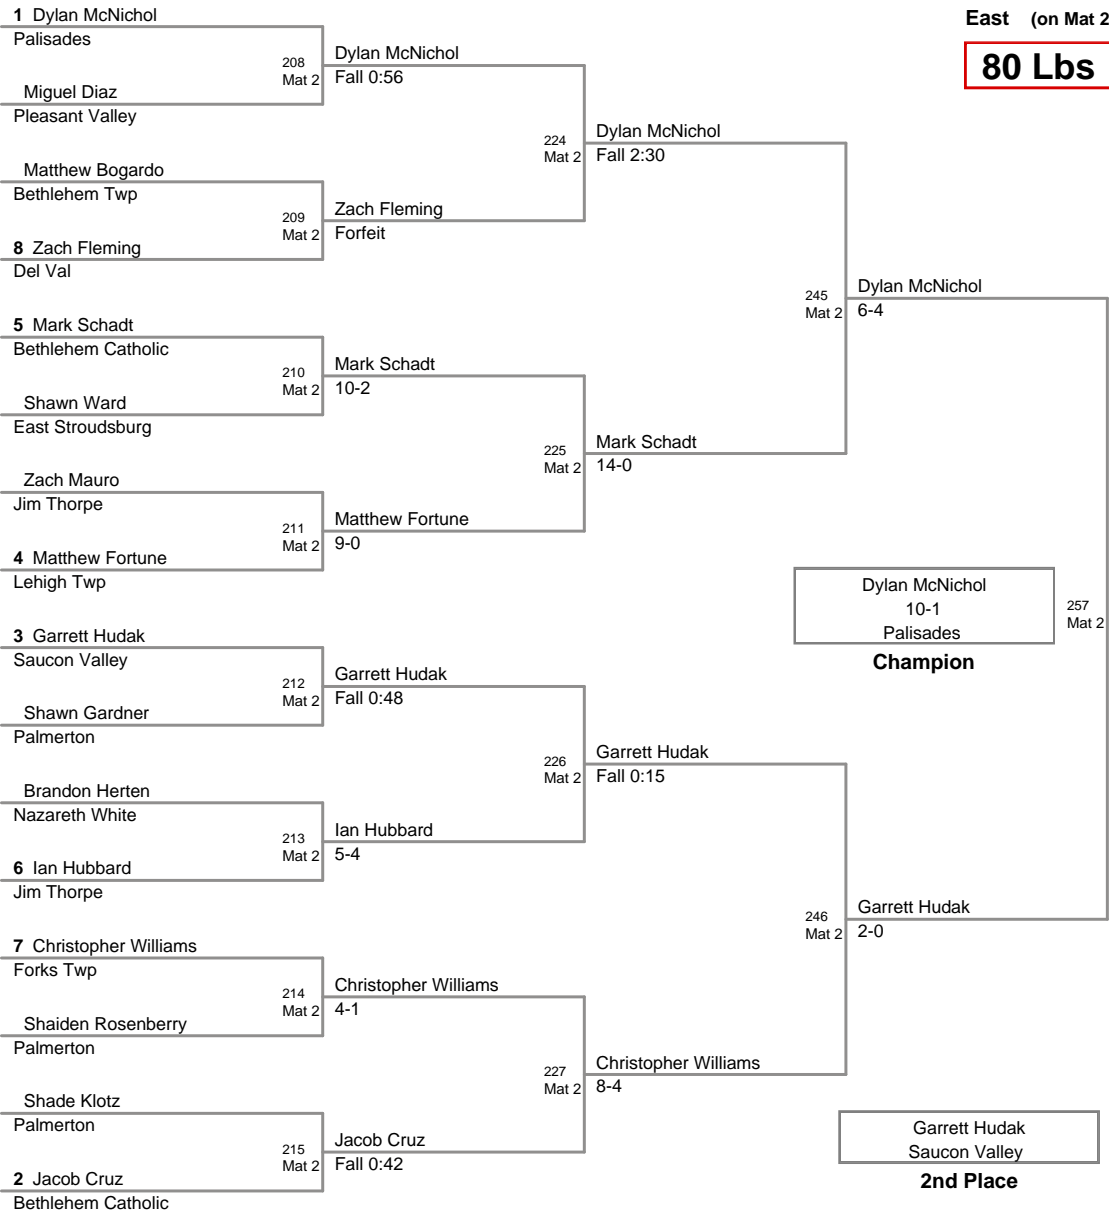

46 Lbs

50 Lbs

2012 VEWL JV
East (on Mat 1)

54 Lbs

58 Lbs

2012 VEWL JV
East (on Mat 6)

61 Lbs

64 Lbs

67 Lbs

70 Lbs

2012 VEWL JV
East (on Mat 6)

73 Lbs

76 Lbs

2012 VEWL JV
East (on Mat 2)

80 Lbs

2012 VEWL JV
East (on Mat 1)

85 Lbs

90 Lbs

**2012 VEWL JV
East (on Mat 3)**

95 Lbs

105 Lbs

120 Lbs

2012 VEWL JV
East (on Mat 2)

160 Lbs