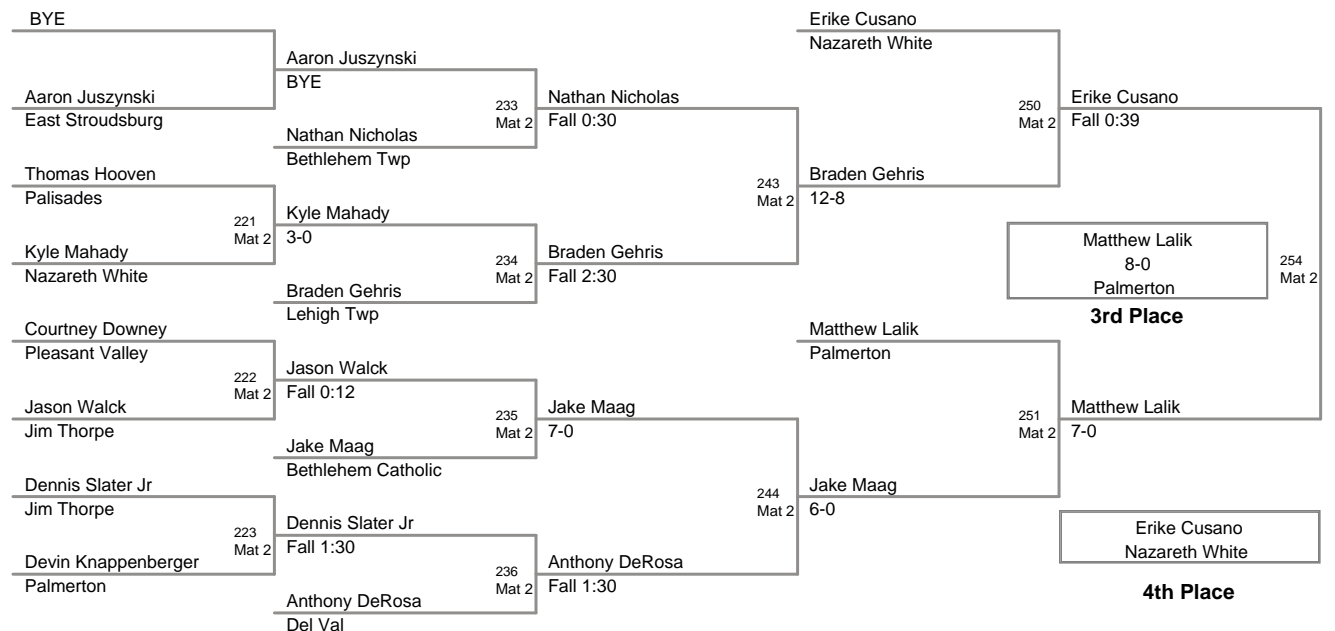

46 Lbs

50 Lbs

2012 VEWL JV
East (on Mat 1)

54 Lbs

58 Lbs

2012 VEWL JV
East (on Mat 6)

61 Lbs

64 Lbs

67 Lbs

70 Lbs

2012 VEWL JV
East (on Mat 6)

73 Lbs

76 Lbs

2012 VEWL JV
East (on Mat 2)

80 Lbs

2012 VEWL JV
East (on Mat 1)