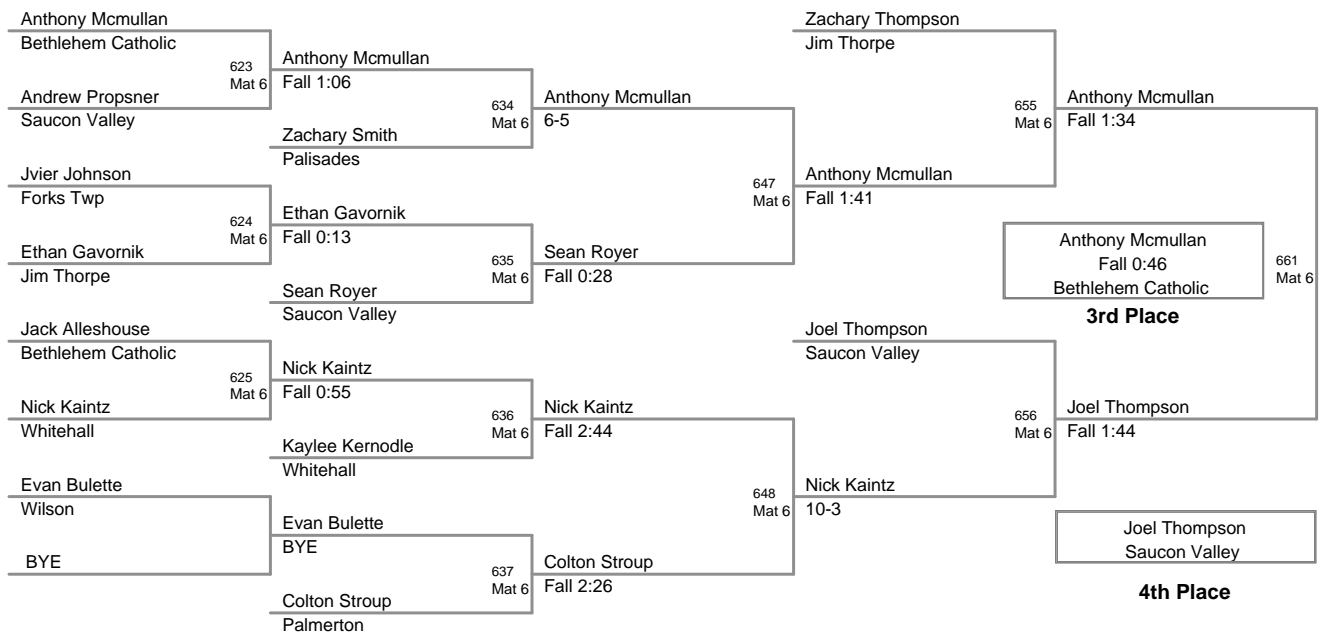

46 Lbs

50 Lbs

2012 VEWL JV
East (on Mat 1)

54 Lbs

58 Lbs

2012 VEWL JV
East (on Mat 6)

61 Lbs

64 Lbs

67 Lbs

70 Lbs

2012 VEWL JV
East (on Mat 6)

73 Lbs

76 Lbs

2012 VEWL JV
East (on Mat 2)

80 Lbs

2012 VEWL JV
East (on Mat 1)

85 Lbs

90 Lbs

**2012 VEWL JV
East (on Mat 3)**

95 Lbs

105 Lbs

120 Lbs

2012 VEWL JV
East (on Mat 2)

160 Lbs