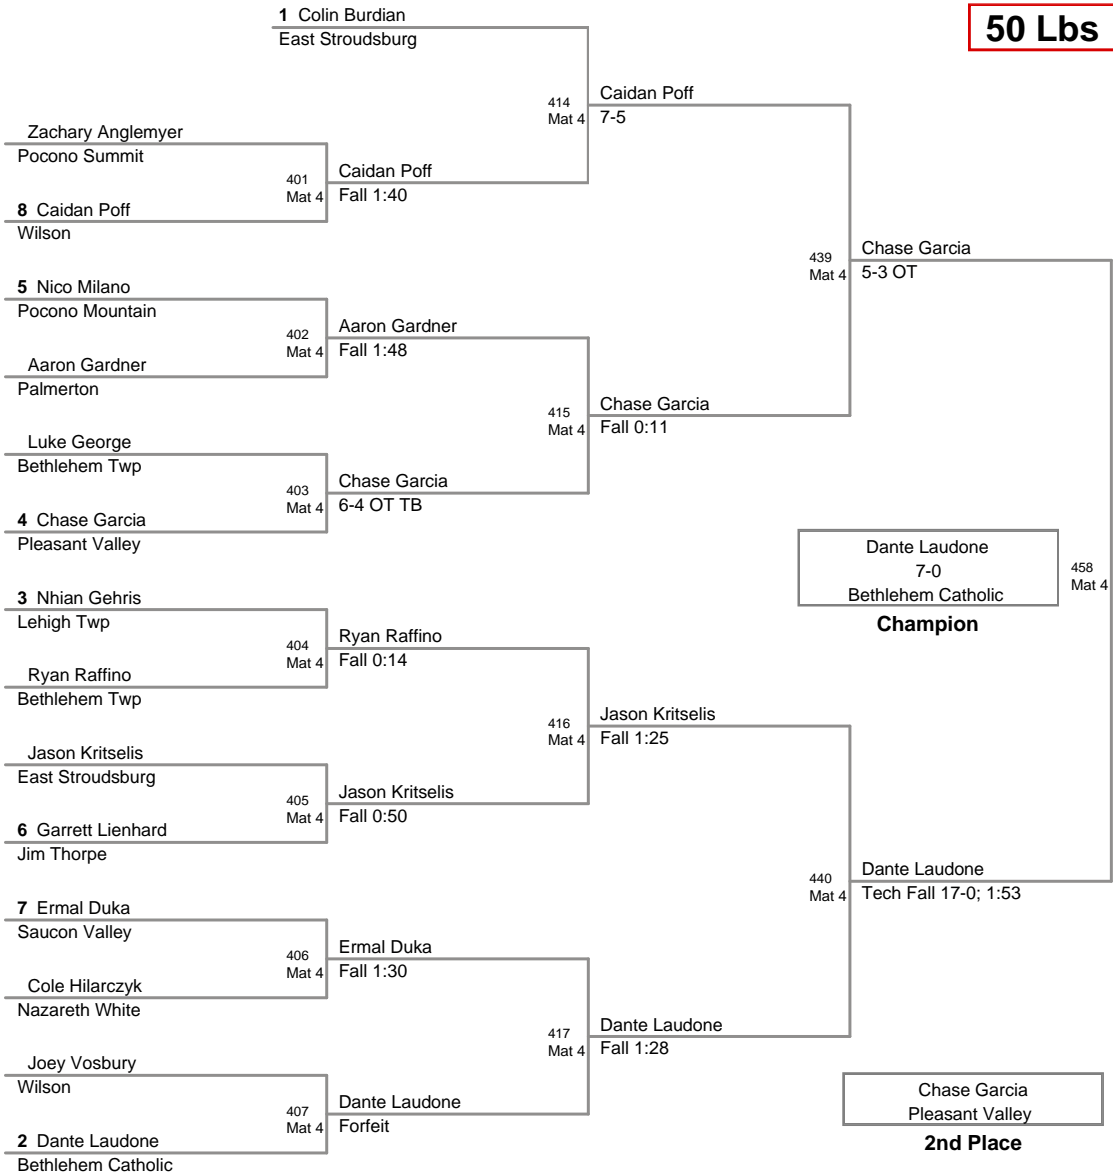

46 Lbs

50 Lbs

2012 VEWL JV
East (on Mat 1)

54 Lbs

58 Lbs

2012 VEWL JV
East (on Mat 6)

61 Lbs

64 Lbs

67 Lbs

70 Lbs

2012 VEWL JV
East (on Mat 6)

73 Lbs

76 Lbs

2012 VEWL JV
East (on Mat 2)

80 Lbs

2012 VEWL JV
East (on Mat 1)

Michael Stepp
Whitehall

Champion

Cole Schreck
Saucon Valley

2nd Place

Alex Morris
Saucon Valley

3rd Place