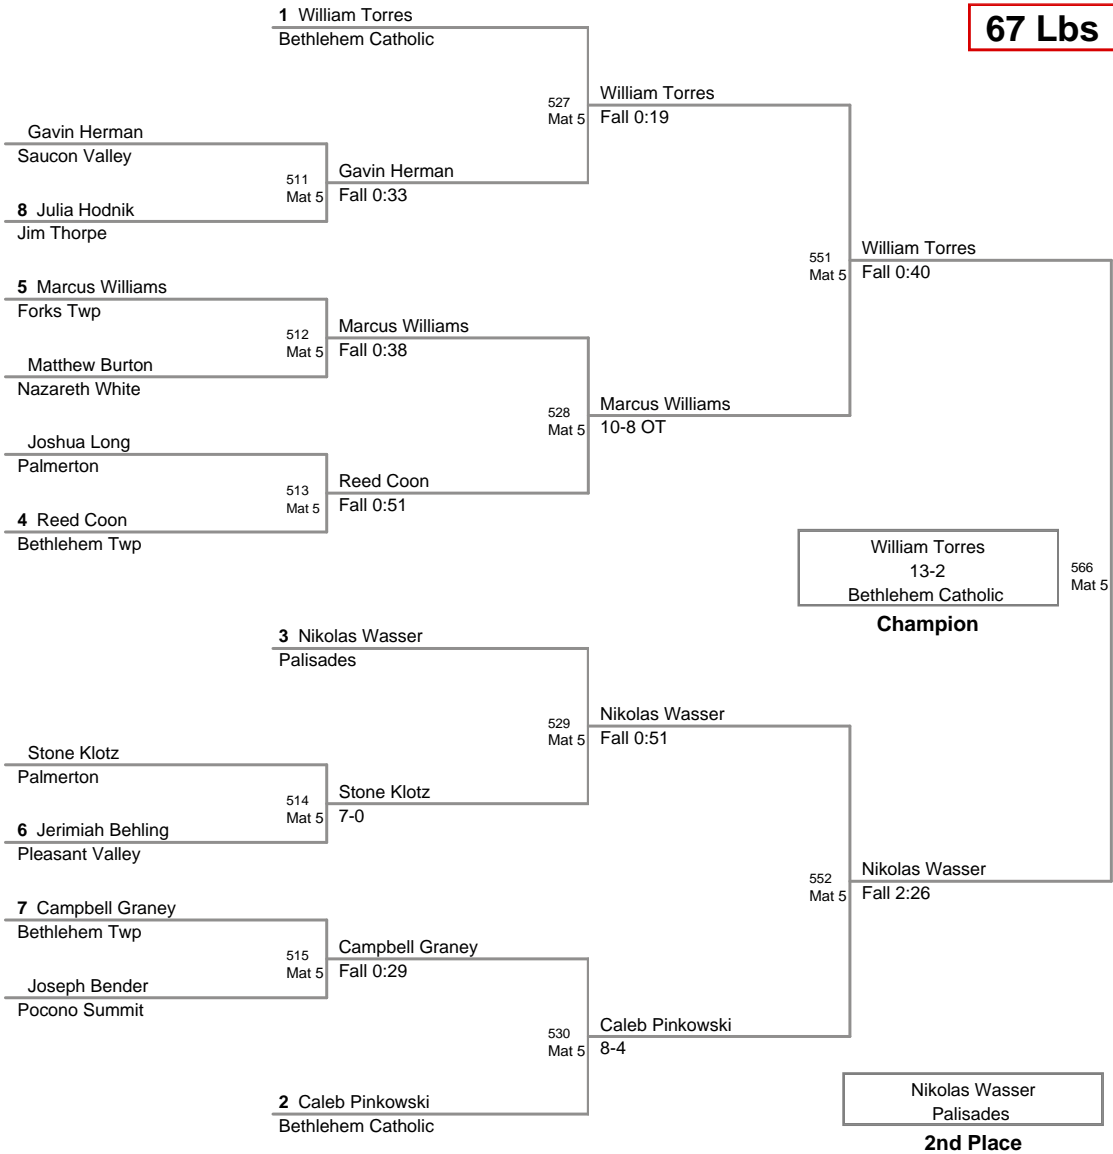

46 Lbs

50 Lbs

2012 VEWL JV
East (on Mat 1)

54 Lbs

58 Lbs

2012 VEWL JV
East (on Mat 6)

61 Lbs

64 Lbs

67 Lbs

70 Lbs

2012 VEWL JV
East (on Mat 6)

73 Lbs

76 Lbs

2012 VEWL JV
East (on Mat 2)

80 Lbs

2012 VEWL JV
East (on Mat 1)

Michael Stepp
Whitehall

Champion

Cole Schreck
Saucon Valley

2nd Place

Alex Morris
Saucon Valley

3rd Place