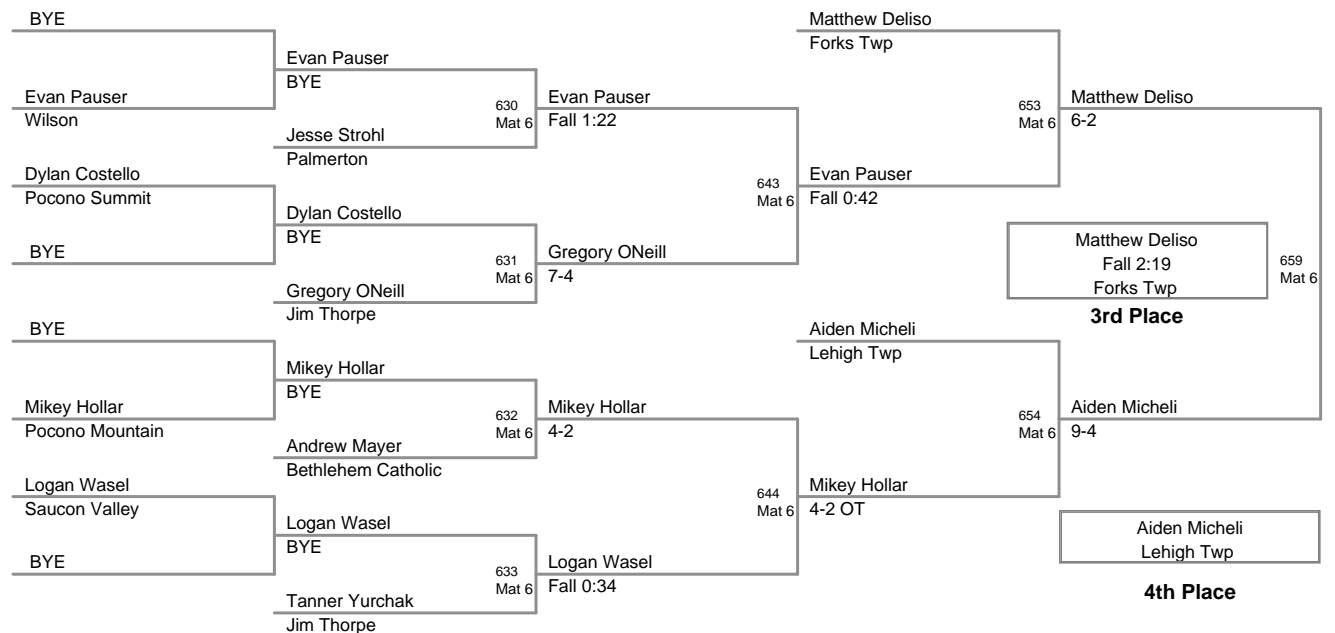

46 Lbs

50 Lbs

2012 VEWL JV
East (on Mat 1)

54 Lbs

58 Lbs

2012 VEWL JV
East (on Mat 6)

61 Lbs

64 Lbs

67 Lbs

70 Lbs

2012 VEWL JV
East (on Mat 6)

73 Lbs

76 Lbs

2012 VEWL JV
East (on Mat 2)

80 Lbs

2012 VEWL JV
East (on Mat 1)