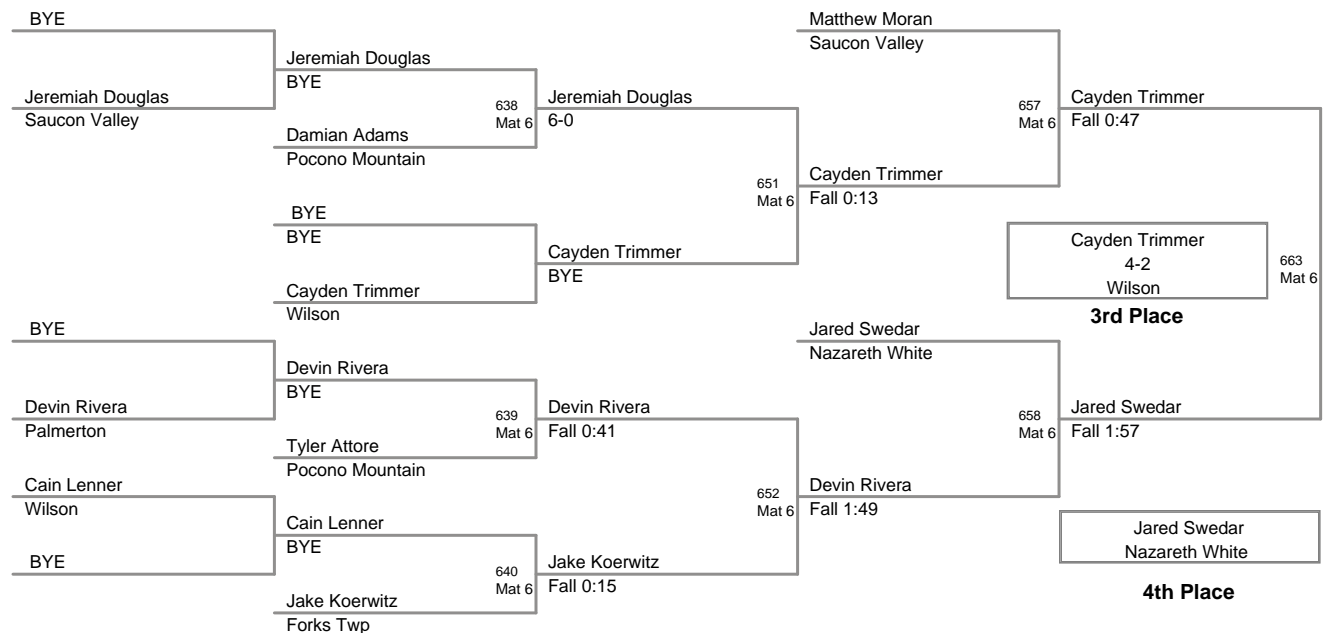

67 Lbs

70 Lbs

2012 VEWL JV
East (on Mat 6)

73 Lbs

76 Lbs

2012 VEWL JV
East (on Mat 2)

80 Lbs

2012 VEWL JV
East (on Mat 1)

85 Lbs

90 Lbs

**2012 VEWL JV
East (on Mat 3)**

95 Lbs

105 Lbs

120 Lbs

2012 VEWL JV
East (on Mat 2)

160 Lbs