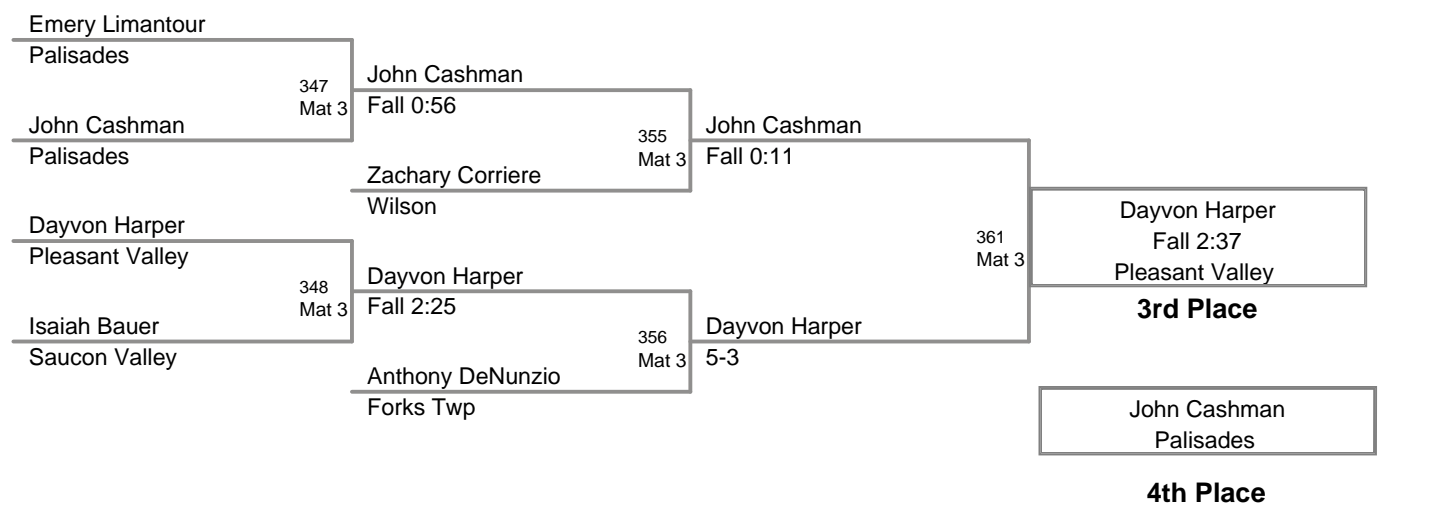

85 Lbs

90 Lbs

**2012 VEWL JV
East (on Mat 3)**

95 Lbs

105 Lbs

120 Lbs

2012 VEWL JV
East (on Mat 2)

160 Lbs

1 Alex Morris Saucon Valley	216 Mat 2	Cole Schreck
3 Cole Schreck Saucon Valley		5-3

2 Michael Stepp Whitehall	232 Mat 2	Michael Stepp
1 Alex Morris Saucon Valley		Fall 0:30

3 Cole Schreck Saucon Valley	249 Mat 2	Michael Stepp
2 Michael Stepp Whitehall		Default