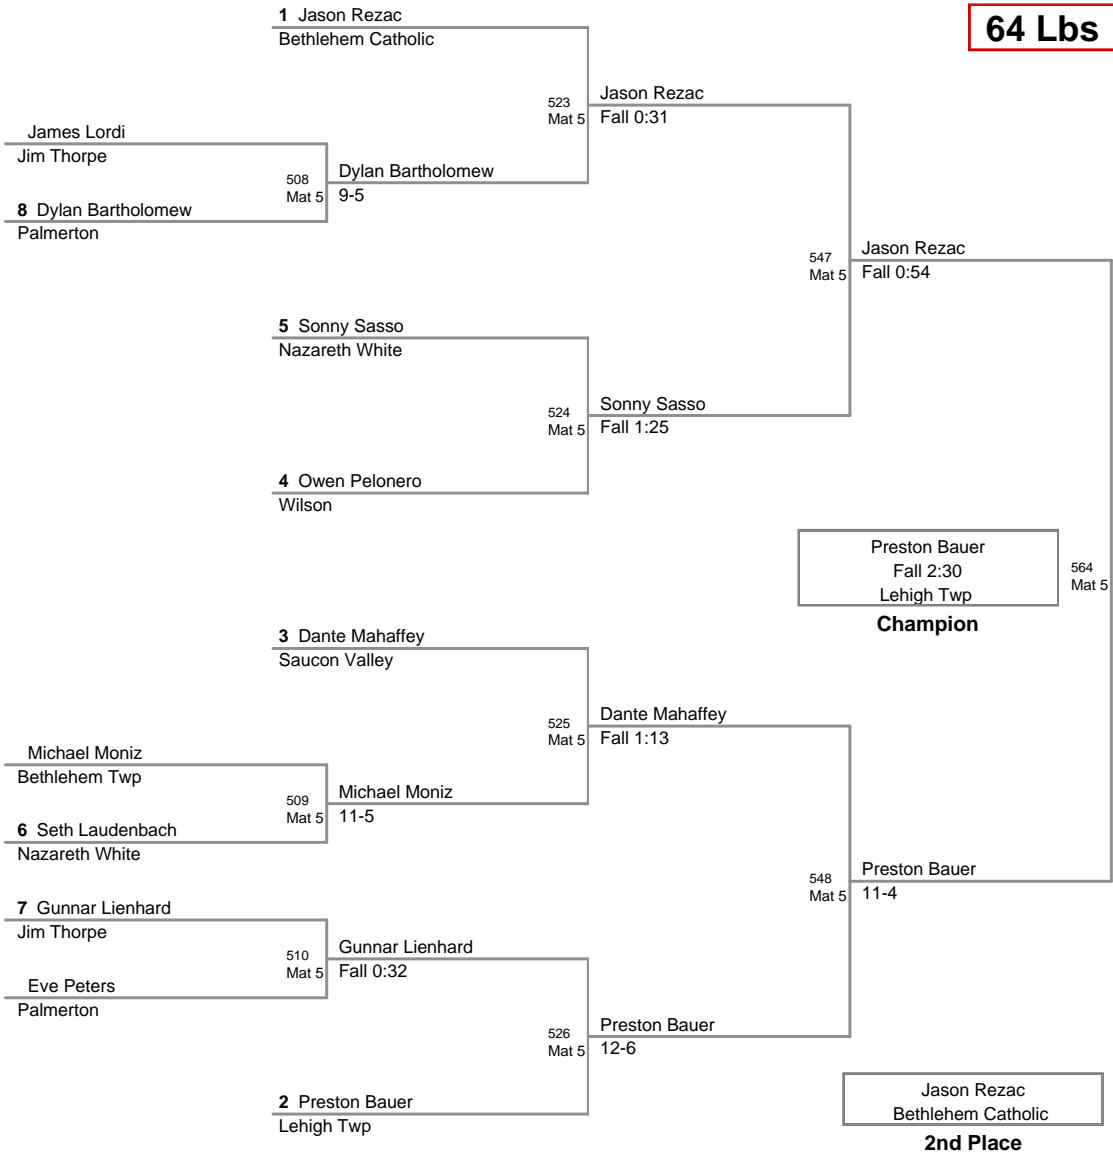

46 Lbs

50 Lbs

2012 VEWL JV
East (on Mat 1)

54 Lbs

58 Lbs

2012 VEWL JV
East (on Mat 6)

61 Lbs

64 Lbs

67 Lbs

70 Lbs

2012 VEWL JV
East (on Mat 6)

73 Lbs

76 Lbs

2012 VEWL JV
East (on Mat 2)

80 Lbs

2012 VEWL JV
East (on Mat 1)

85 Lbs

90 Lbs

**2012 VEWL JV
East (on Mat 3)**

95 Lbs

105 Lbs

120 Lbs

2012 VEWL JV
East (on Mat 2)

160 Lbs

Michael Stepp
Whitehall

Champion

Cole Schreck
Saucon Valley

2nd Place

Alex Morris
Saucon Valley

3rd Place