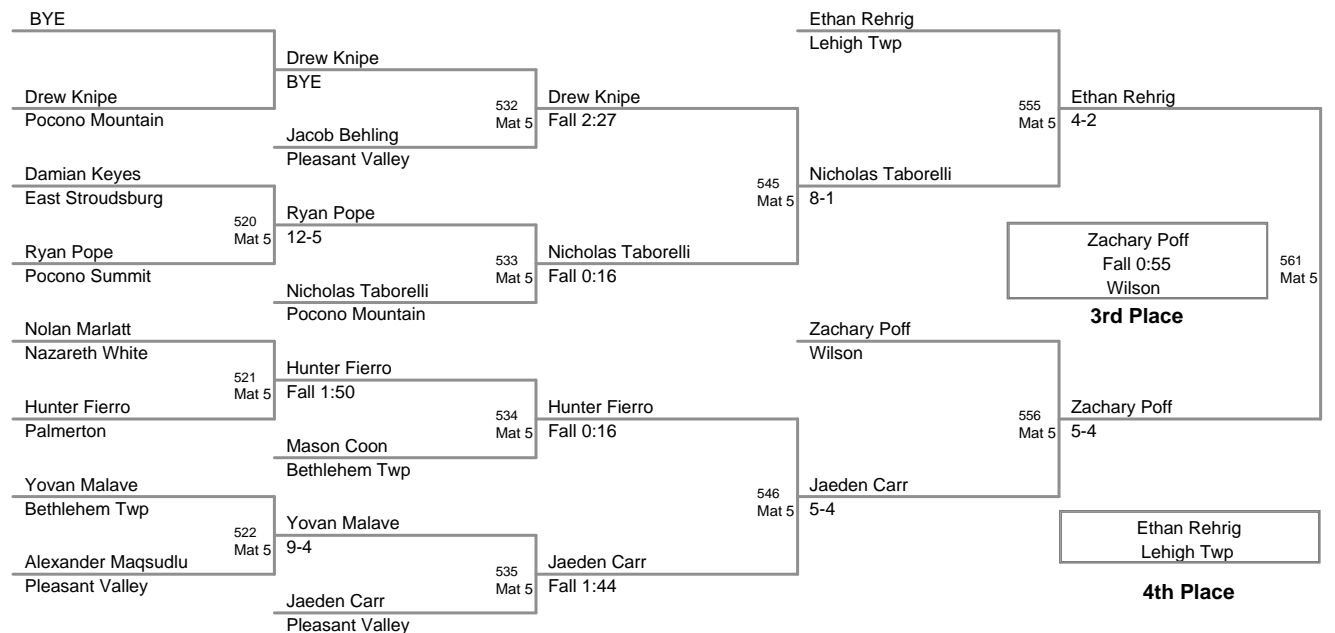

46 Lbs

50 Lbs

2012 VEWL JV
East (on Mat 1)

54 Lbs

58 Lbs

2012 VEWL JV
East (on Mat 6)

61 Lbs

64 Lbs

67 Lbs

70 Lbs

2012 VEWL JV
East (on Mat 6)

73 Lbs

76 Lbs

2012 VEWL JV
East (on Mat 2)

80 Lbs

2012 VEWL JV
East (on Mat 1)