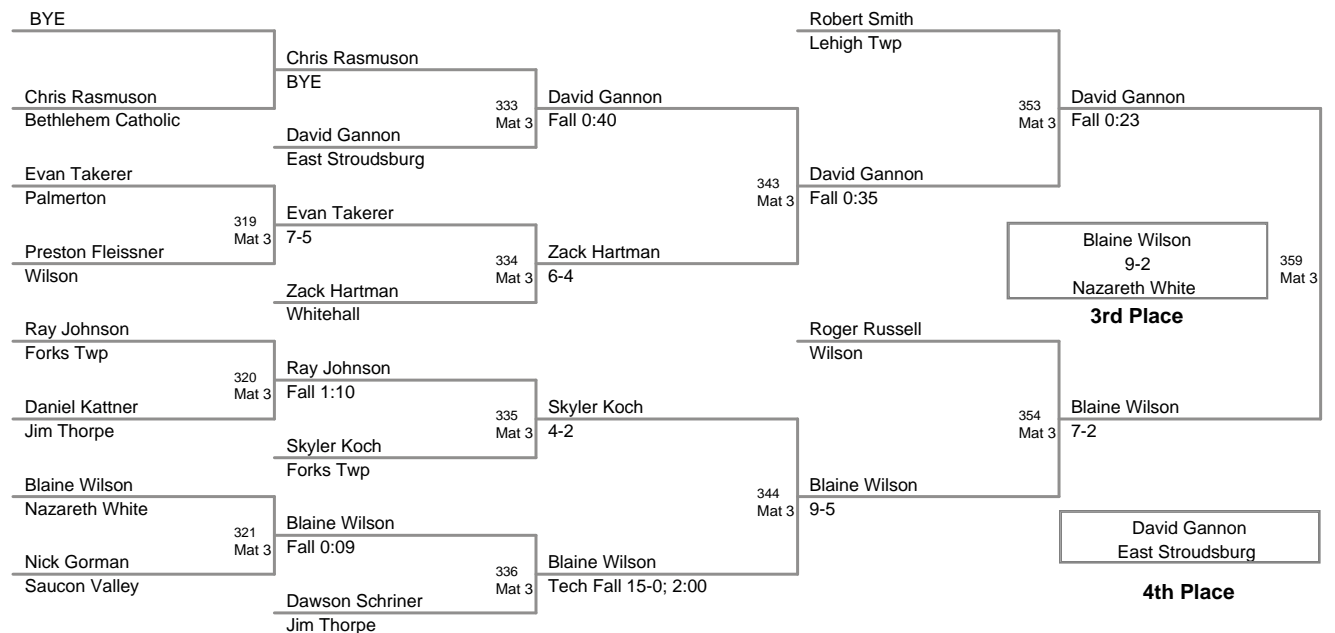

67 Lbs

70 Lbs

2012 VEWL JV
East (on Mat 6)

73 Lbs

76 Lbs

2012 VEWL JV
East (on Mat 2)

80 Lbs

2012 VEWL JV
East (on Mat 1)