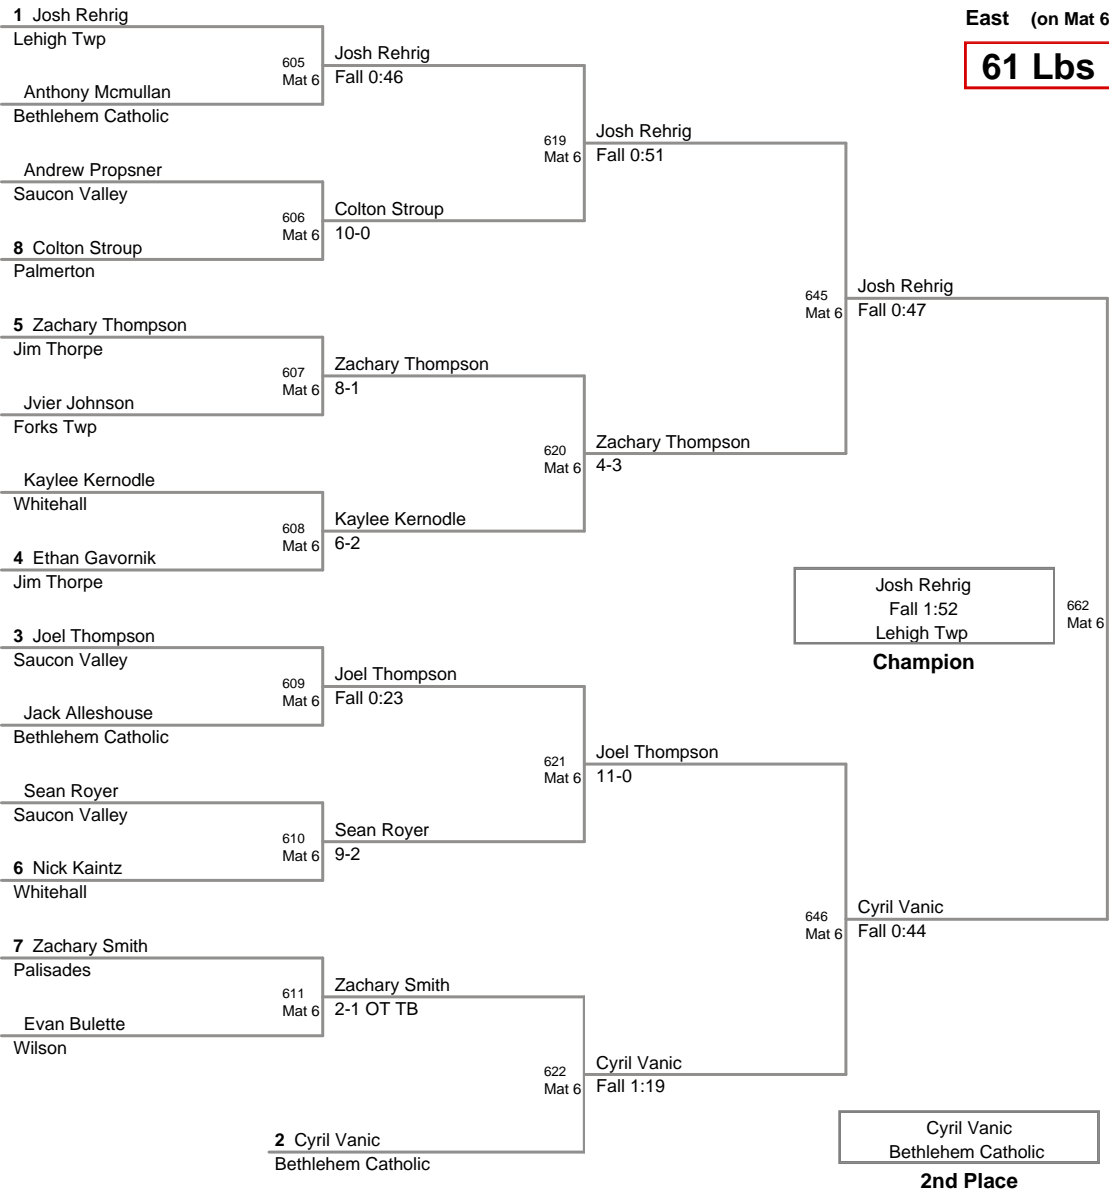

46 Lbs

50 Lbs

2012 VEWL JV
East (on Mat 1)

54 Lbs

58 Lbs

2012 VEWL JV
East (on Mat 6)

61 Lbs

64 Lbs

67 Lbs

70 Lbs

2012 VEWL JV
East (on Mat 6)

73 Lbs

76 Lbs

2012 VEWL JV
East (on Mat 2)

80 Lbs

2012 VEWL JV
East (on Mat 1)

85 Lbs

90 Lbs

**2012 VEWL JV
East (on Mat 3)**

95 Lbs

105 Lbs

120 Lbs

2012 VEWL JV
East (on Mat 2)

160 Lbs

Michael Stepp
Whitehall

Champion

Cole Schreck
Saucon Valley

2nd Place

Alex Morris
Saucon Valley

3rd Place