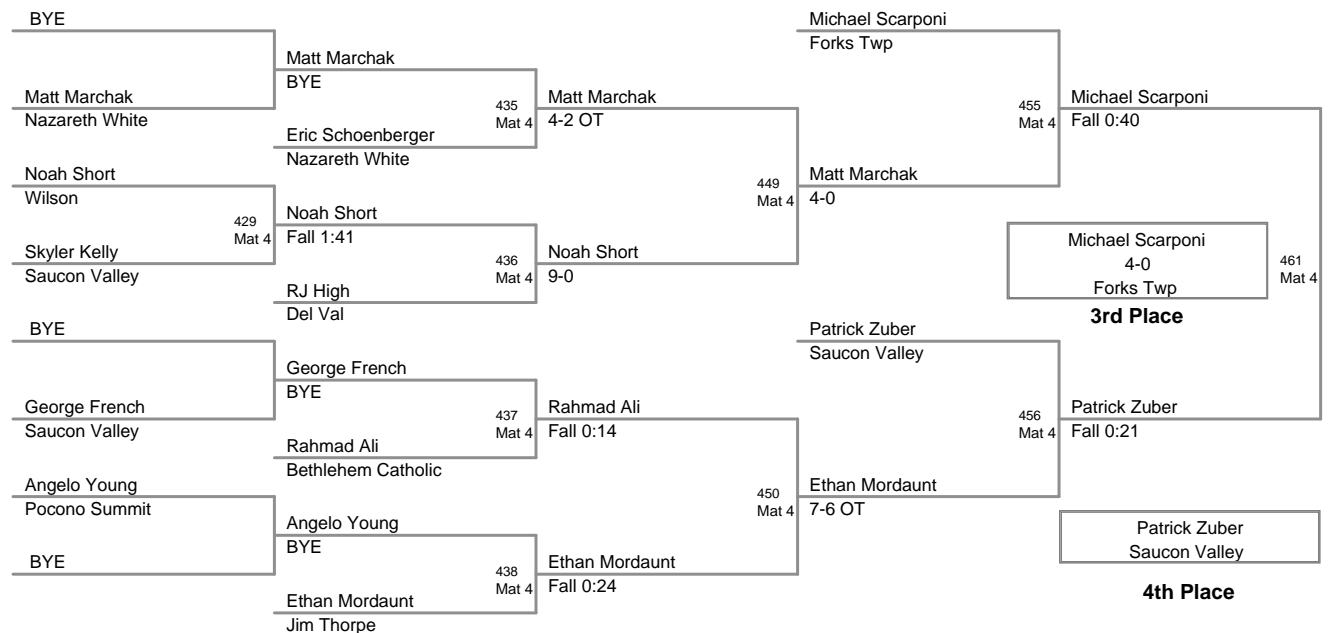

85 Lbs

90 Lbs

**2012 VEWL JV
East (on Mat 3)**

95 Lbs

105 Lbs

120 Lbs

2012 VEWL JV
East (on Mat 2)

160 Lbs

1 Alex Morris Saucon Valley	216 Mat 2	Cole Schreck
3 Cole Schreck Saucon Valley		5-3

2 Michael Stepp Whitehall	232 Mat 2	Michael Stepp
1 Alex Morris Saucon Valley		Fall 0:30

3 Cole Schreck Saucon Valley	249 Mat 2	Michael Stepp
2 Michael Stepp Whitehall		Default

Michael Stepp
Whitehall

Champion

Cole Schreck
Saucon Valley

2nd Place

Alex Morris
Saucon Valley

3rd Place