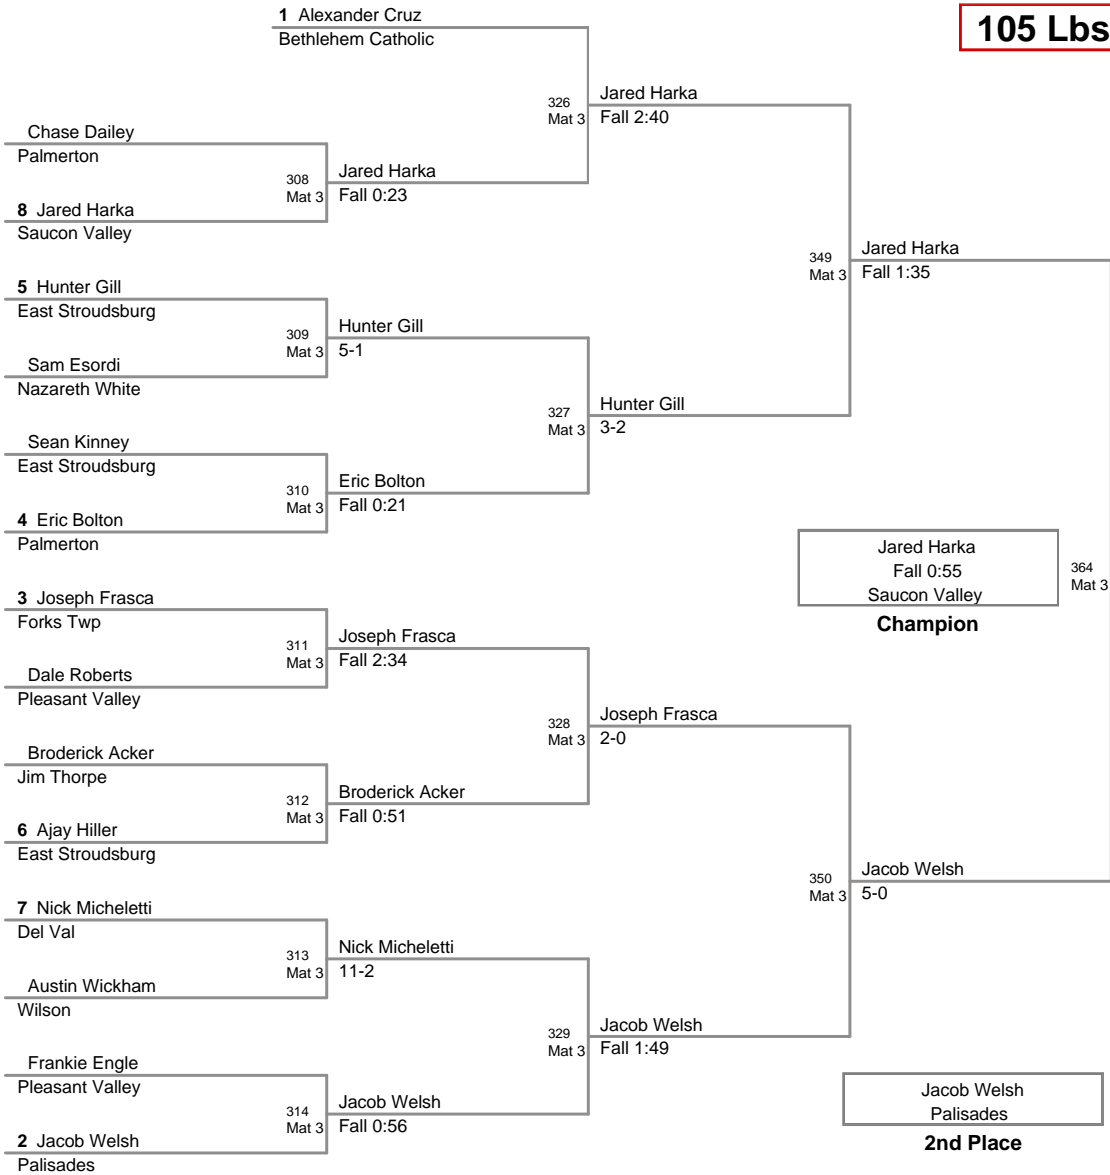

85 Lbs

90 Lbs

**2012 VEWL JV
East (on Mat 3)**

95 Lbs

105 Lbs

120 Lbs

2012 VEWL JV
East (on Mat 2)

160 Lbs

1 Alex Morris Saucon Valley	216 Mat 2	Cole Schreck
3 Cole Schreck Saucon Valley		5-3

2 Michael Stepp Whitehall	232 Mat 2	Michael Stepp
1 Alex Morris Saucon Valley		Fall 0:30

3 Cole Schreck Saucon Valley	249 Mat 2	Michael Stepp
2 Michael Stepp Whitehall		Default