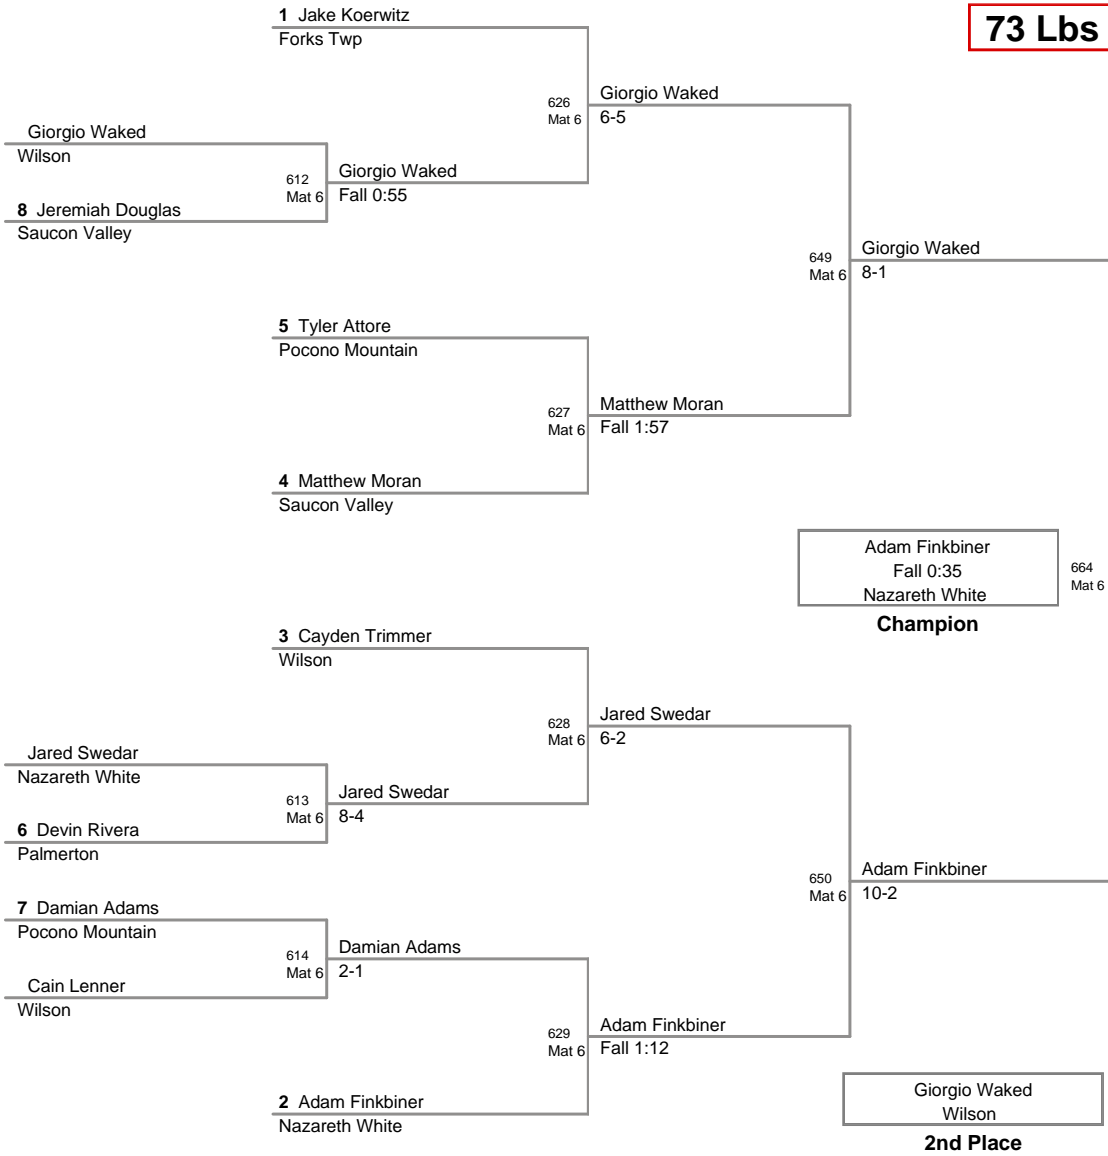

46 Lbs

50 Lbs

2012 VEWL JV
East (on Mat 1)

54 Lbs

58 Lbs

2012 VEWL JV
East (on Mat 6)

61 Lbs

64 Lbs

67 Lbs

70 Lbs

2012 VEWL JV
East (on Mat 6)

73 Lbs

76 Lbs

2012 VEWL JV
East (on Mat 2)

80 Lbs

2012 VEWL JV
East (on Mat 1)

85 Lbs

90 Lbs

**2012 VEWL JV
East (on Mat 3)**

95 Lbs

105 Lbs

120 Lbs

2012 VEWL JV
East (on Mat 2)

160 Lbs