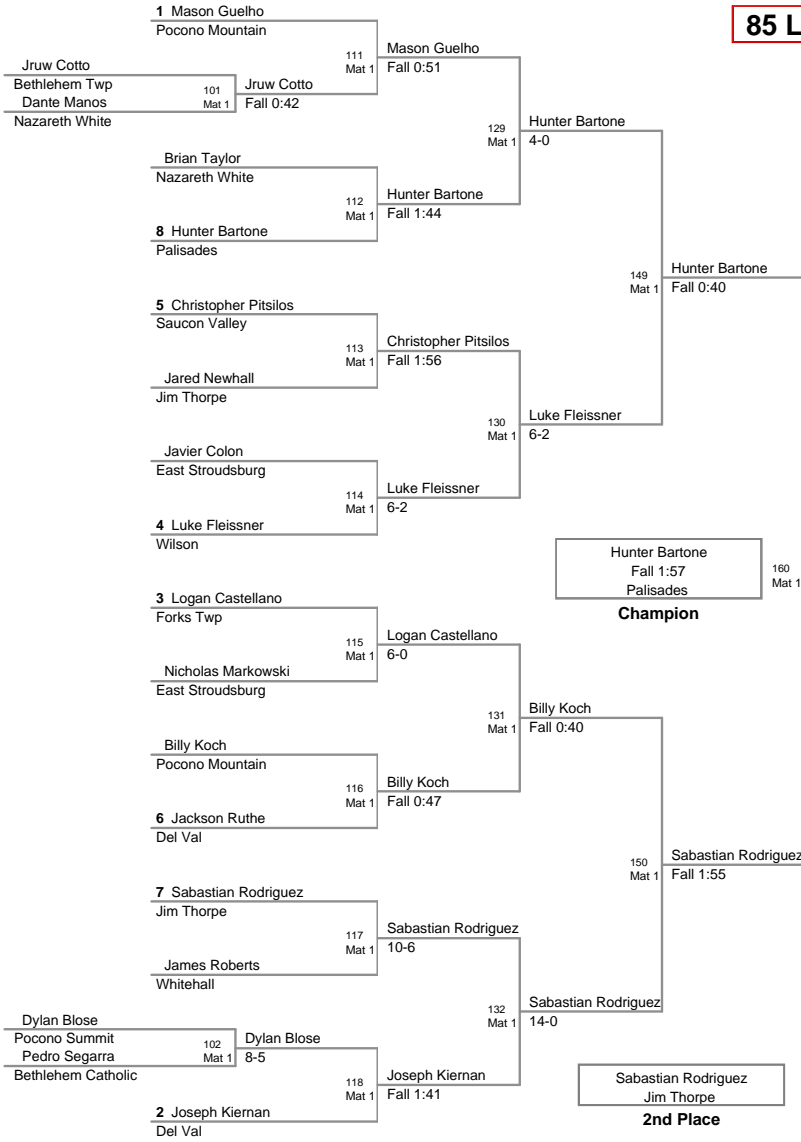

46 Lbs

50 Lbs

2012 VEWL JV
East (on Mat 1)

54 Lbs

58 Lbs

2012 VEWL JV
East (on Mat 6)

61 Lbs

64 Lbs

67 Lbs

70 Lbs

2012 VEWL JV
East (on Mat 6)

73 Lbs

76 Lbs

2012 VEWL JV
East (on Mat 2)

80 Lbs

2012 VEWL JV
East (on Mat 1)

85 Lbs

90 Lbs

**2012 VEWL JV
East (on Mat 3)**

95 Lbs

105 Lbs

120 Lbs

2012 VEWL JV
East (on Mat 2)

160 Lbs