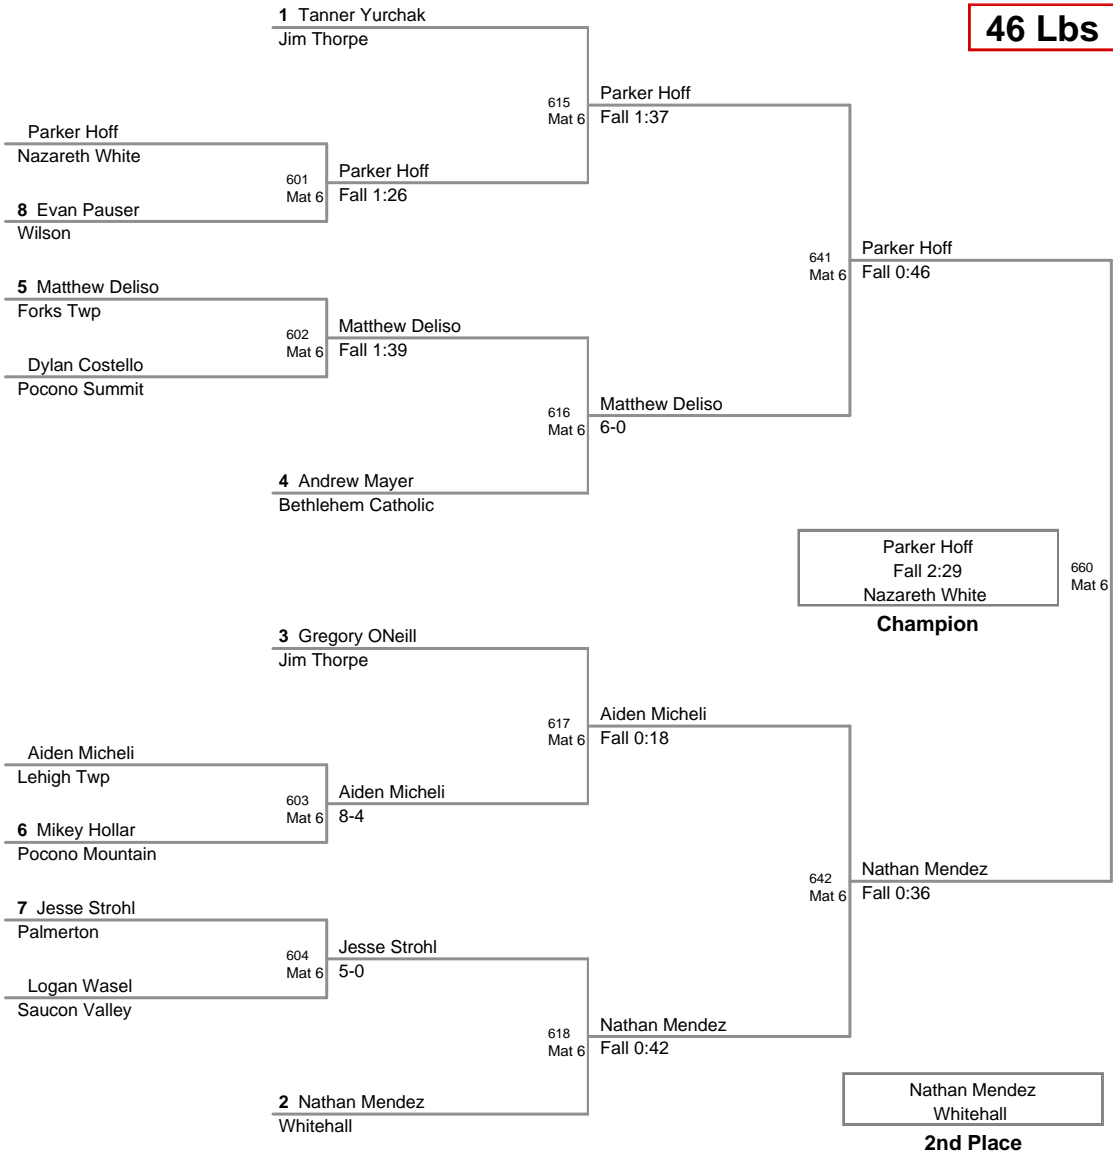

46 Lbs

50 Lbs

2012 VEWL JV
East (on Mat 1)

54 Lbs

58 Lbs

2012 VEWL JV
East (on Mat 6)

61 Lbs

64 Lbs

67 Lbs

70 Lbs

2012 VEWL JV
East (on Mat 6)

73 Lbs

76 Lbs

2012 VEWL JV
East (on Mat 2)

80 Lbs

2012 VEWL JV
East (on Mat 1)

85 Lbs

90 Lbs

**2012 VEWL JV
East (on Mat 3)**

95 Lbs

105 Lbs

120 Lbs

2012 VEWL JV
East (on Mat 2)

160 Lbs

Michael Stepp
Whitehall

Champion

Cole Schreck
Saucon Valley

2nd Place

Alex Morris
Saucon Valley

3rd Place