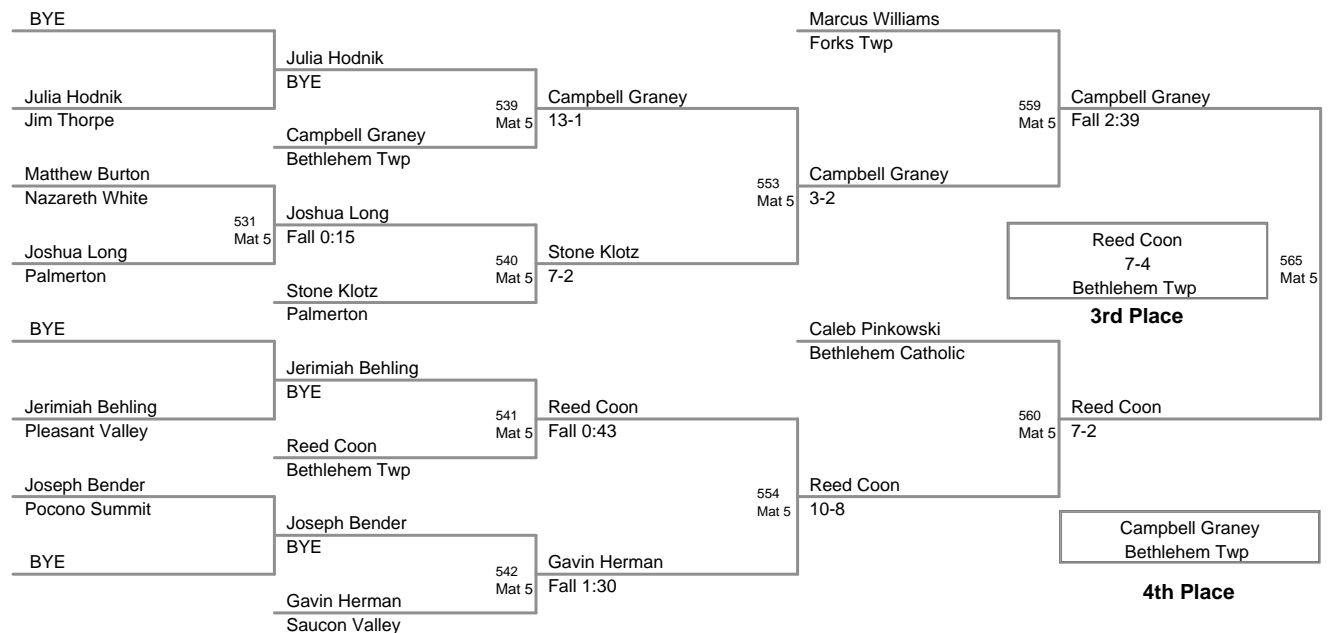

46 Lbs

50 Lbs

2012 VEWL JV
East (on Mat 1)

54 Lbs

58 Lbs

2012 VEWL JV
East (on Mat 6)

61 Lbs

64 Lbs

67 Lbs

70 Lbs

2012 VEWL JV
East (on Mat 6)

73 Lbs

76 Lbs

2012 VEWL JV
East (on Mat 2)

80 Lbs

2012 VEWL JV
East (on Mat 1)