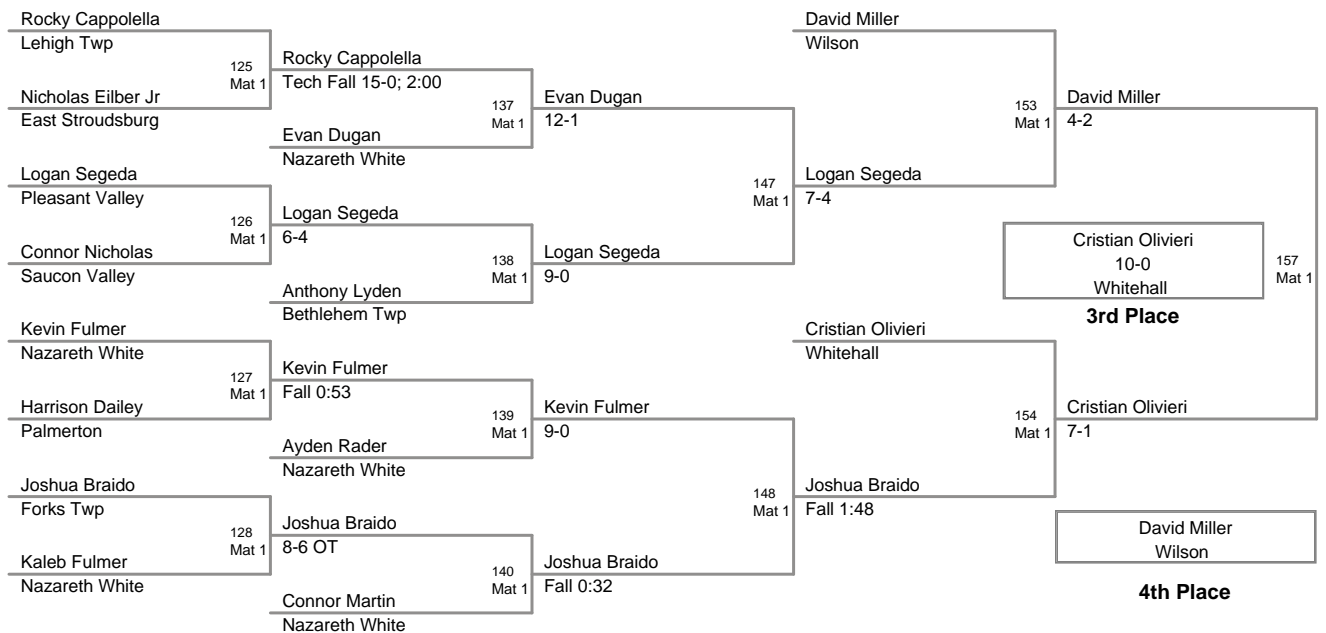

46 Lbs

50 Lbs

2012 VEWL JV
East (on Mat 1)

54 Lbs

58 Lbs

2012 VEWL JV
East (on Mat 6)

61 Lbs

64 Lbs

67 Lbs

70 Lbs

2012 VEWL JV
East (on Mat 6)

73 Lbs

76 Lbs

2012 VEWL JV
East (on Mat 2)

80 Lbs

2012 VEWL JV
East (on Mat 1)