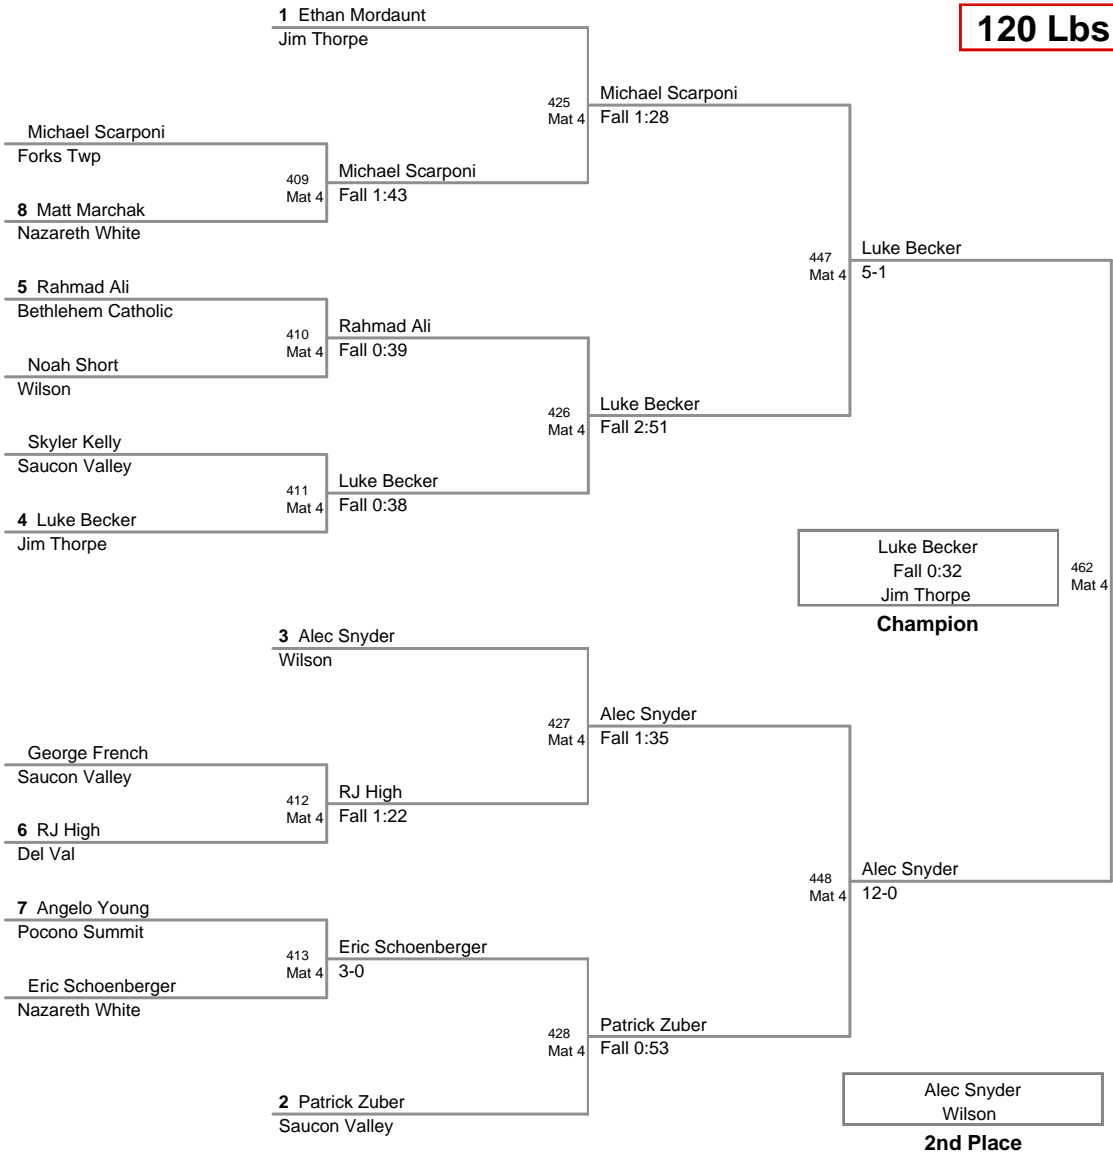

85 Lbs

90 Lbs

**2012 VEWL JV
East (on Mat 3)**

95 Lbs

105 Lbs

120 Lbs

2012 VEWL JV
East (on Mat 2)

160 Lbs

1 Alex Morris Saucon Valley	216 Mat 2	Cole Schreck
3 Cole Schreck Saucon Valley		5-3

2 Michael Stepp Whitehall	232 Mat 2	Michael Stepp
1 Alex Morris Saucon Valley		Fall 0:30

3 Cole Schreck Saucon Valley	249 Mat 2	Michael Stepp
2 Michael Stepp Whitehall		Default