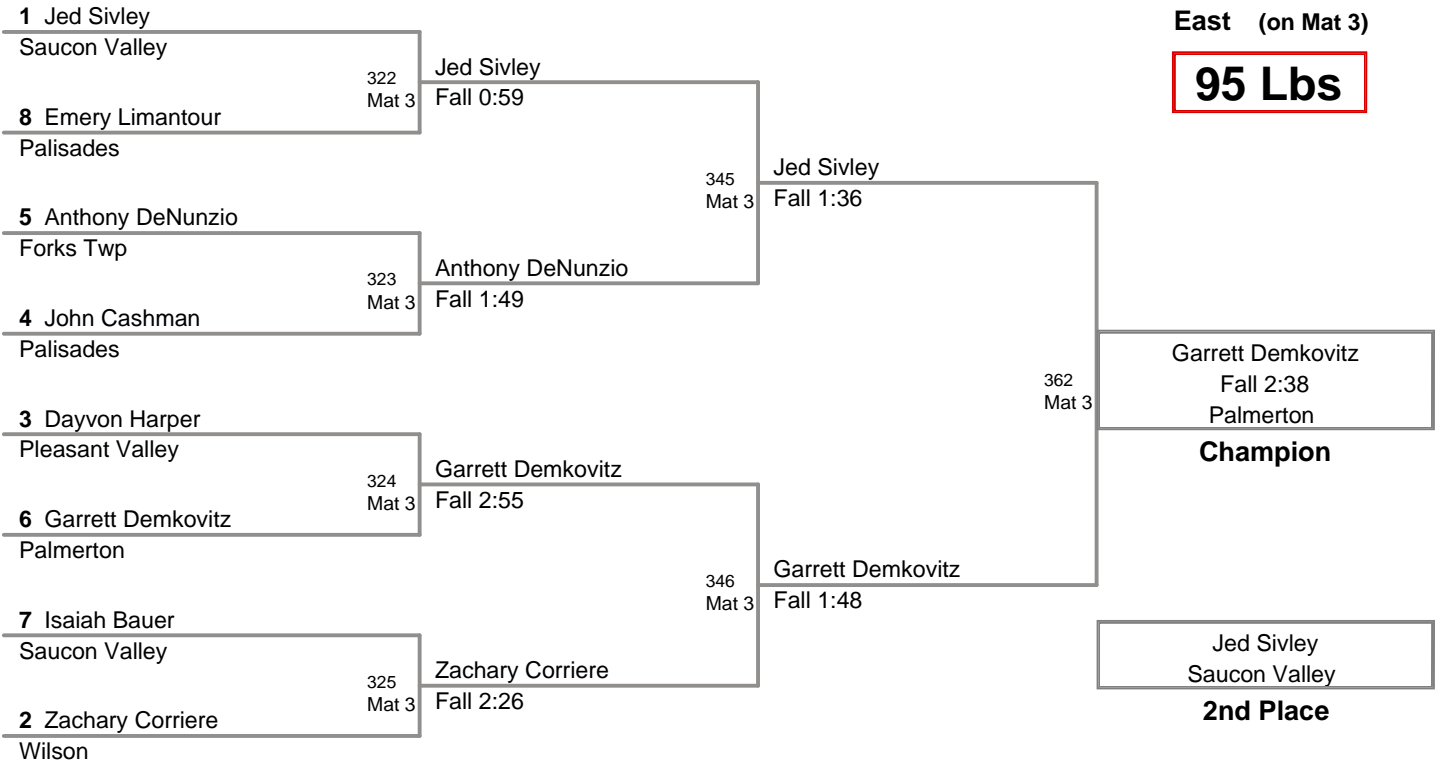

85 Lbs

90 Lbs

**2012 VEWL JV
East (on Mat 3)**

95 Lbs

105 Lbs

120 Lbs

2012 VEWL JV
East (on Mat 2)

160 Lbs

1 Alex Morris Saucon Valley	216 Mat 2	Cole Schreck
3 Cole Schreck Saucon Valley		5-3

2 Michael Stepp Whitehall	232 Mat 2	Michael Stepp
1 Alex Morris Saucon Valley		Fall 0:30

3 Cole Schreck Saucon Valley	249 Mat 2	Michael Stepp
2 Michael Stepp Whitehall		Default