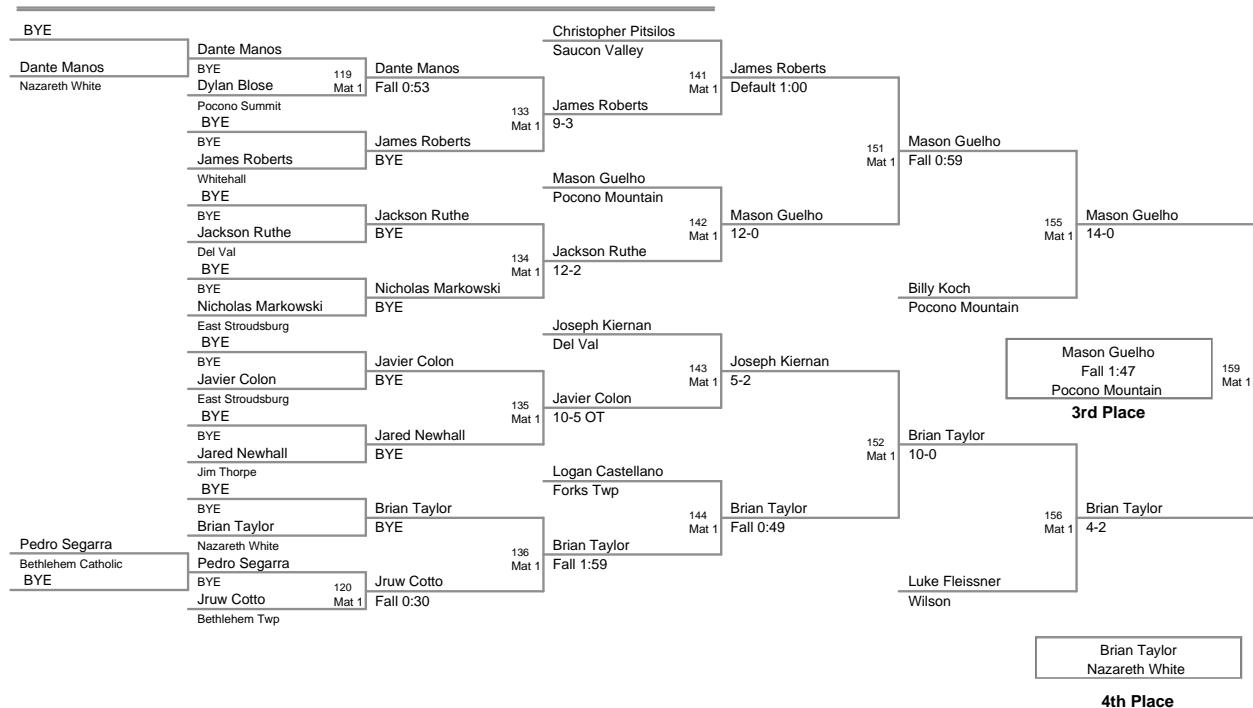

67 Lbs

70 Lbs

2012 VEWL JV
East (on Mat 6)

73 Lbs

76 Lbs

2012 VEWL JV
East (on Mat 2)

80 Lbs

2012 VEWL JV
East (on Mat 1)

85 Lbs

90 Lbs

**2012 VEWL JV
East (on Mat 3)**

95 Lbs

105 Lbs

120 Lbs

2012 VEWL JV
East (on Mat 2)

160 Lbs

Michael Stepp
Whitehall

Champion

Cole Schreck
Saucon Valley

2nd Place

Alex Morris
Saucon Valley

3rd Place