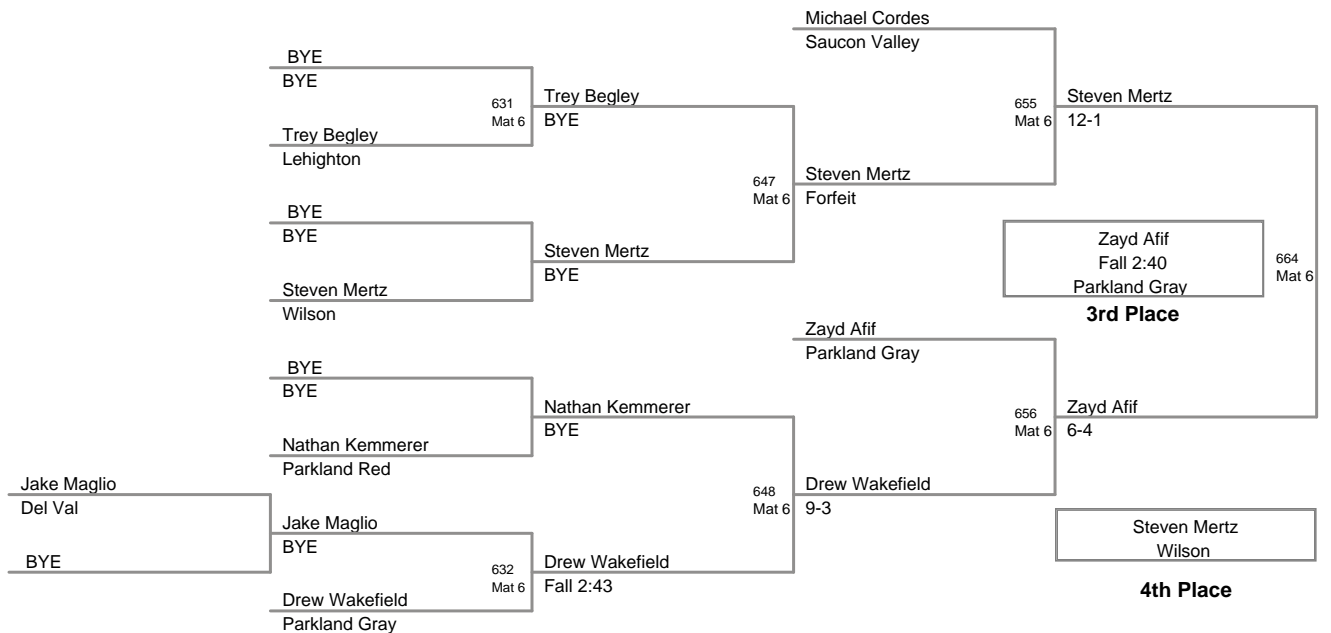

2012 VEWL PM
Exhibition (on Mat 6)

53P Lbs