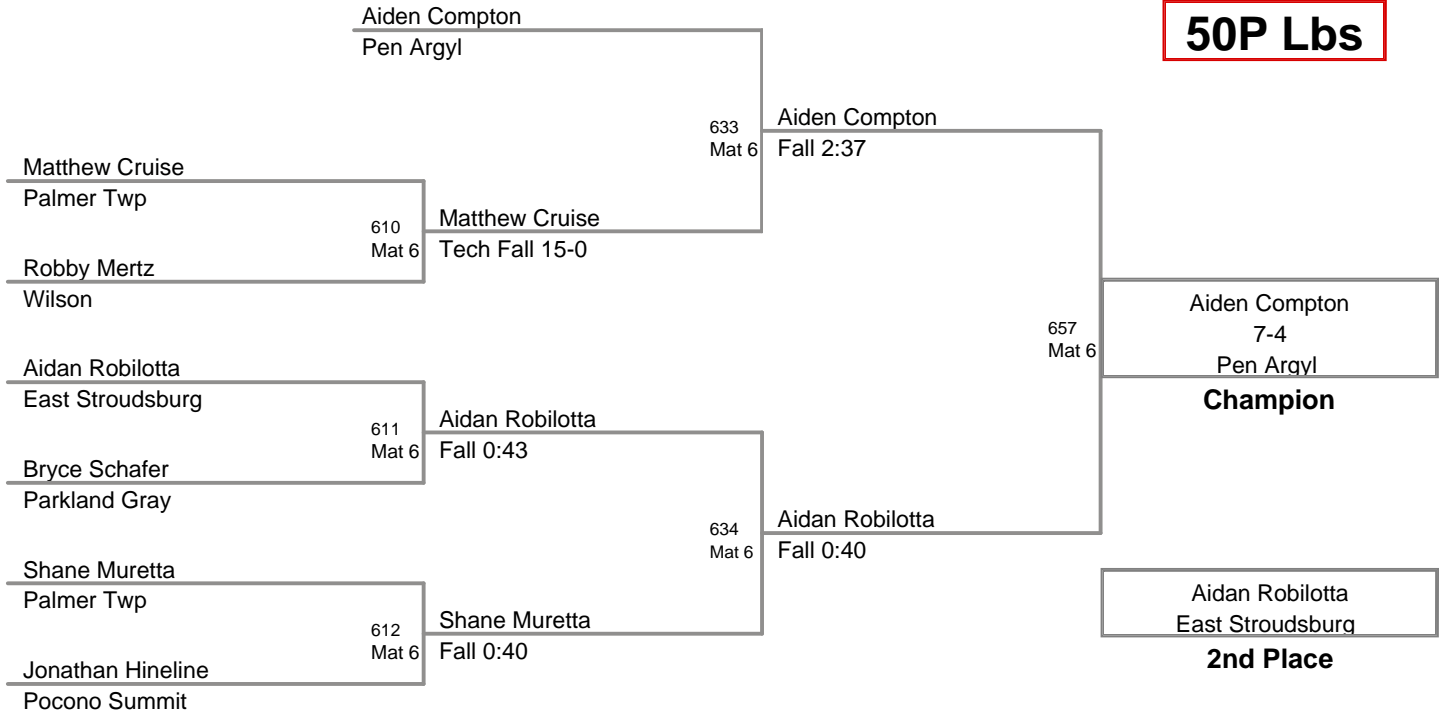

48P Lbs

2012 VEWL PM
Exhibition (on Mat 5)

49P Lbs

2012 VEWL PM
Exhibition (on Mat 6)

50P Lbs

2012 VEWL PM
Exhibition (on Mat 6)

52P Lbs

2012 VEWL PM
Exhibition (on Mat 6)