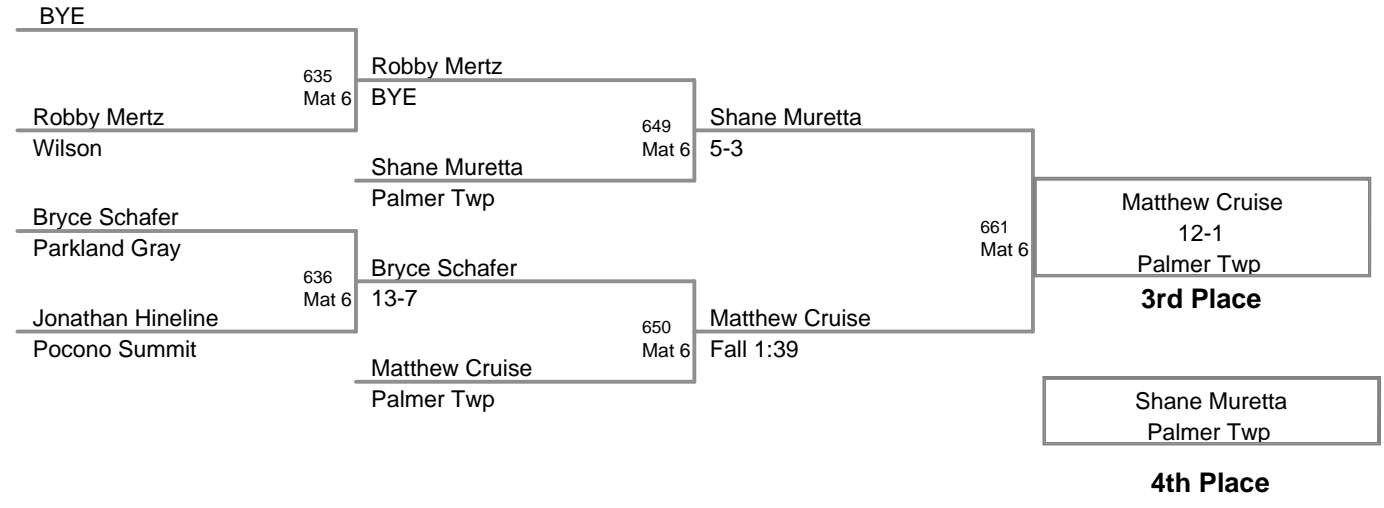

48P Lbs

2012 VEWL PM
Exhibition (on Mat 5)

49P Lbs

2012 VEWL PM
Exhibition (on Mat 6)

50P Lbs

2012 VEWL PM
Exhibition (on Mat 6)

52P Lbs

2012 VEWL PM
Exhibition (on Mat 6)