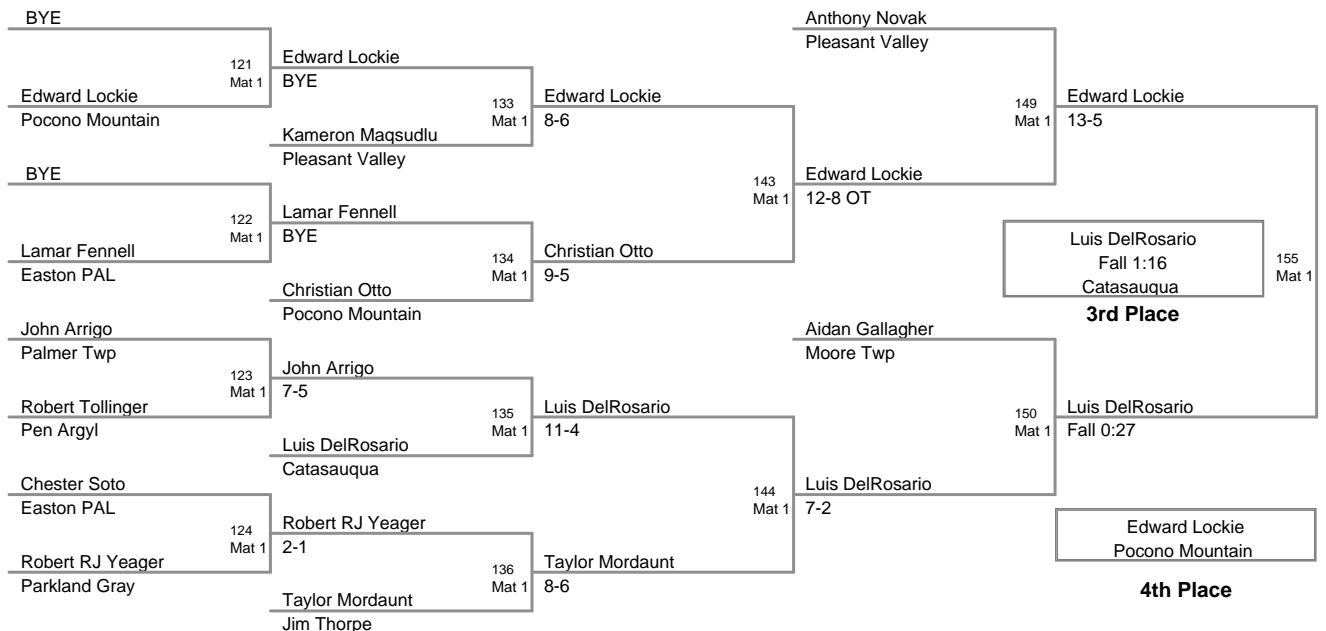

40P Lbs

2012 VEWL PM
Exhibition (on Mat 1)

41P Lbs

2012 VEWL PM
Exhibition (on Mat 2)

42P Lbs

2012 VEWL PM
Exhibition (on Mat 2)

43P Lbs

2012 VEWL PM
Exhibition (on Mat 3)