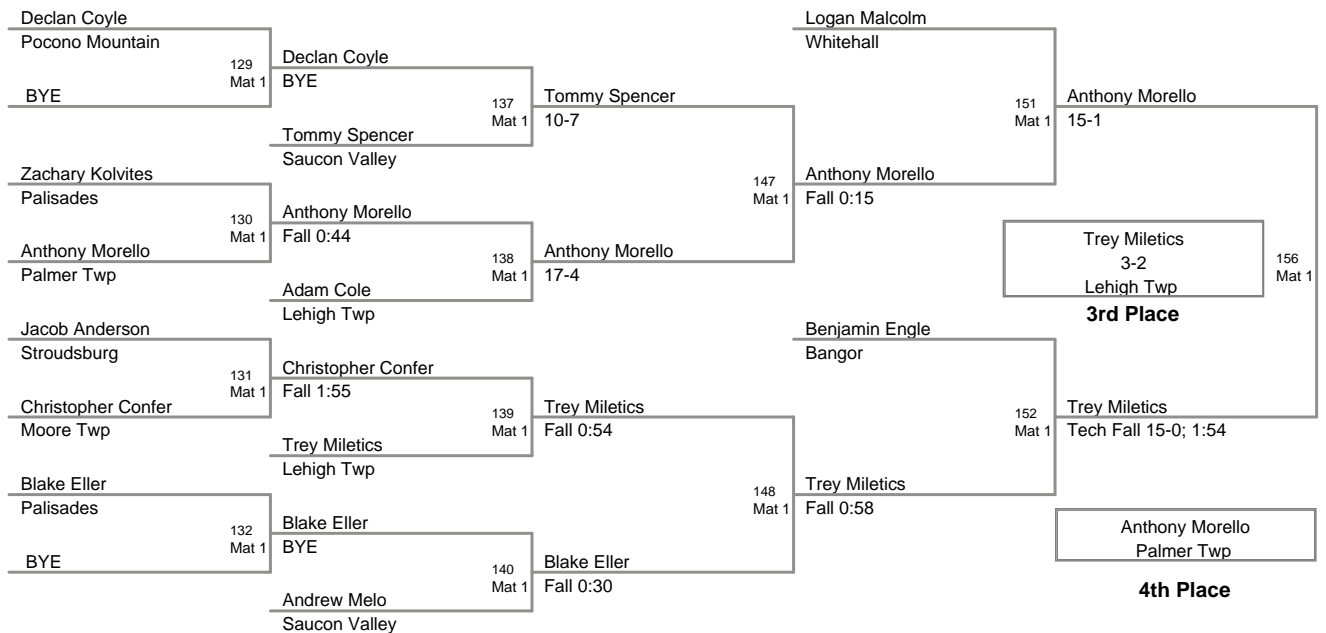

40P Lbs

2012 VEWL PM
Exhibition (on Mat 1)

41P Lbs

2012 VEWL PM
Exhibition (on Mat 2)

42P Lbs

2012 VEWL PM
Exhibition (on Mat 2)

43P Lbs

2012 VEWL PM
Exhibition (on Mat 3)

44P Lbs

2012 VEWL PM
Exhibition (on Mat 3)

45P Lbs

2012 VEWL PM
Exhibition (on Mat 4)

46P Lbs

2012 VEWL PM
Exhibition (on Mat 4)

47P Lbs

2012 VEWL PM
Exhibition (on Mat 5)