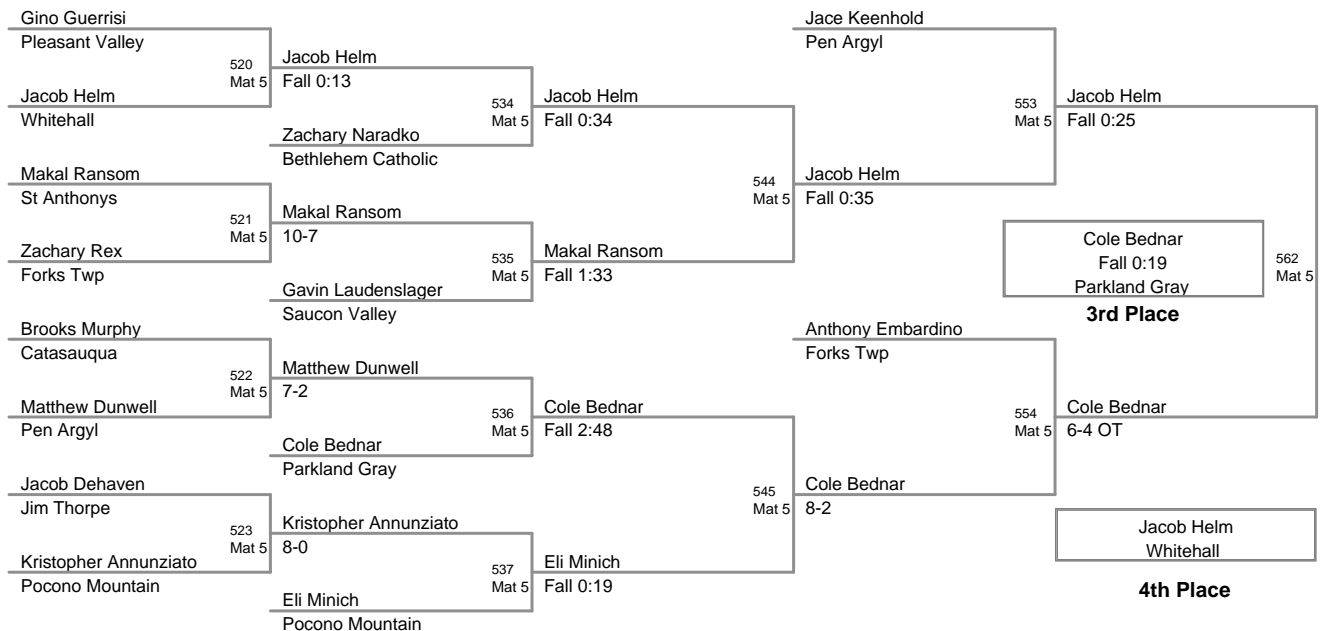

2012 VEWL PM
Exhibition (on Mat 5)

48P Lbs