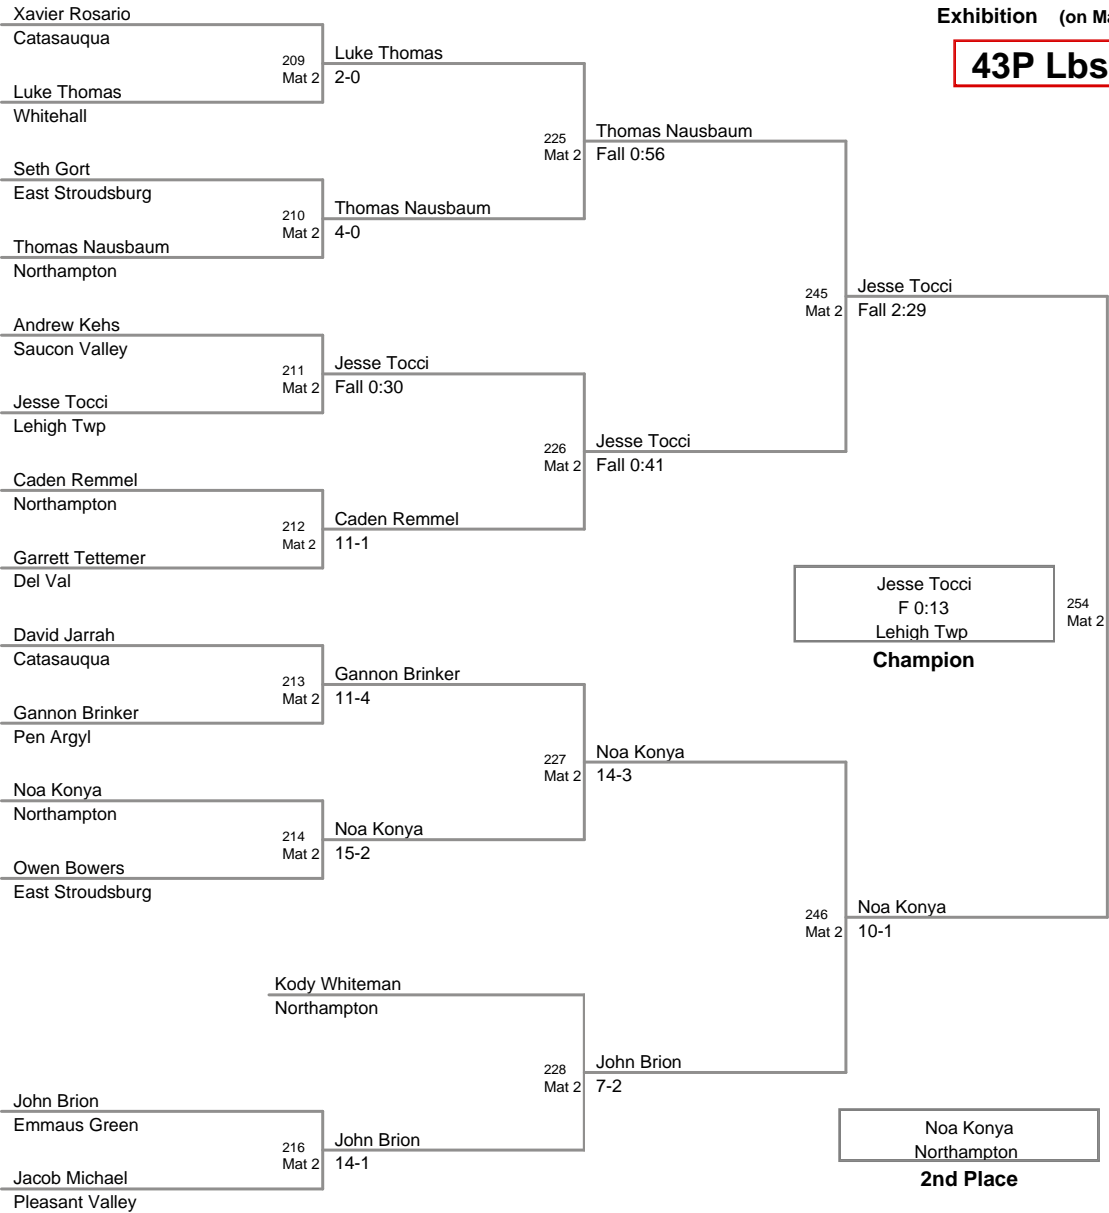

40P Lbs

2012 VEWL PM
Exhibition (on Mat 1)

41P Lbs

2012 VEWL PM
Exhibition (on Mat 2)

42P Lbs

2012 VEWL PM
Exhibition (on Mat 2)

43P Lbs

2012 VEWL PM
Exhibition (on Mat 3)

44P Lbs

2012 VEWL PM
Exhibition (on Mat 3)

45P Lbs

2012 VEWL PM
Exhibition (on Mat 4)

46P Lbs

2012 VEWL PM
Exhibition (on Mat 4)

47P Lbs

2012 VEWL PM
Exhibition (on Mat 5)

53P Lbs

2012 VEWL PM
Exhibition (on Mat 5)

54P Lbs