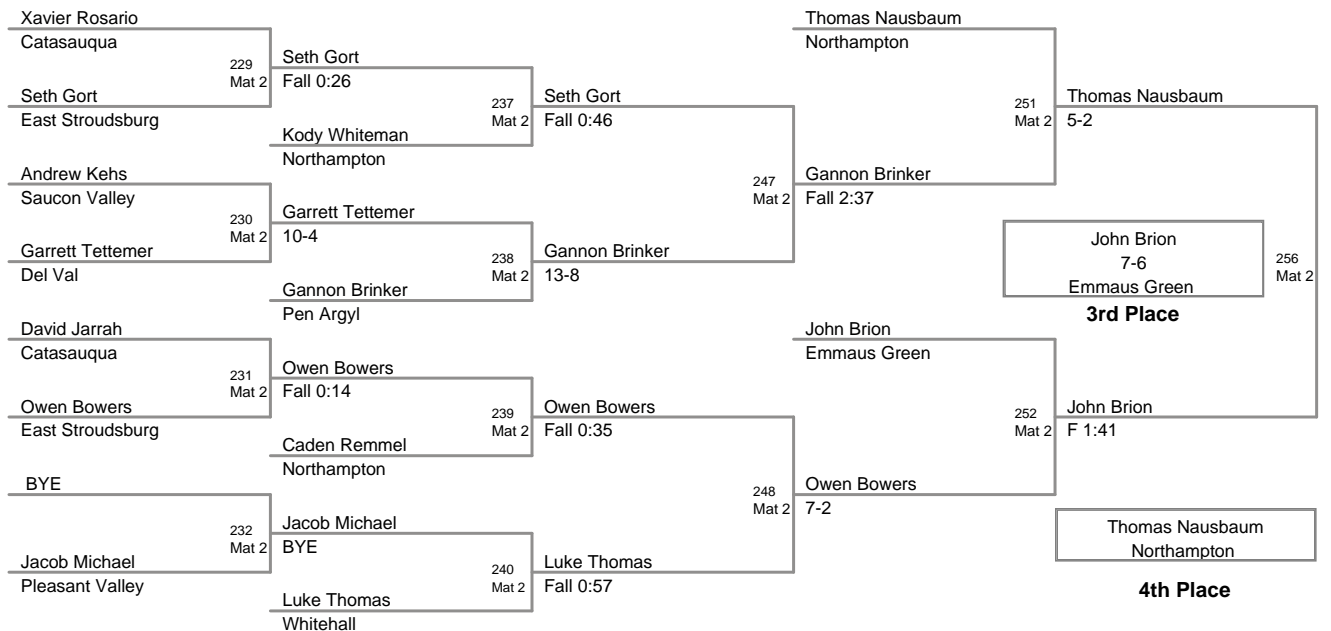

40P Lbs

2012 VEWL PM
Exhibition (on Mat 1)

41P Lbs

2012 VEWL PM
Exhibition (on Mat 2)

42P Lbs

2012 VEWL PM
Exhibition (on Mat 2)

43P Lbs

2012 VEWL PM
Exhibition (on Mat 3)