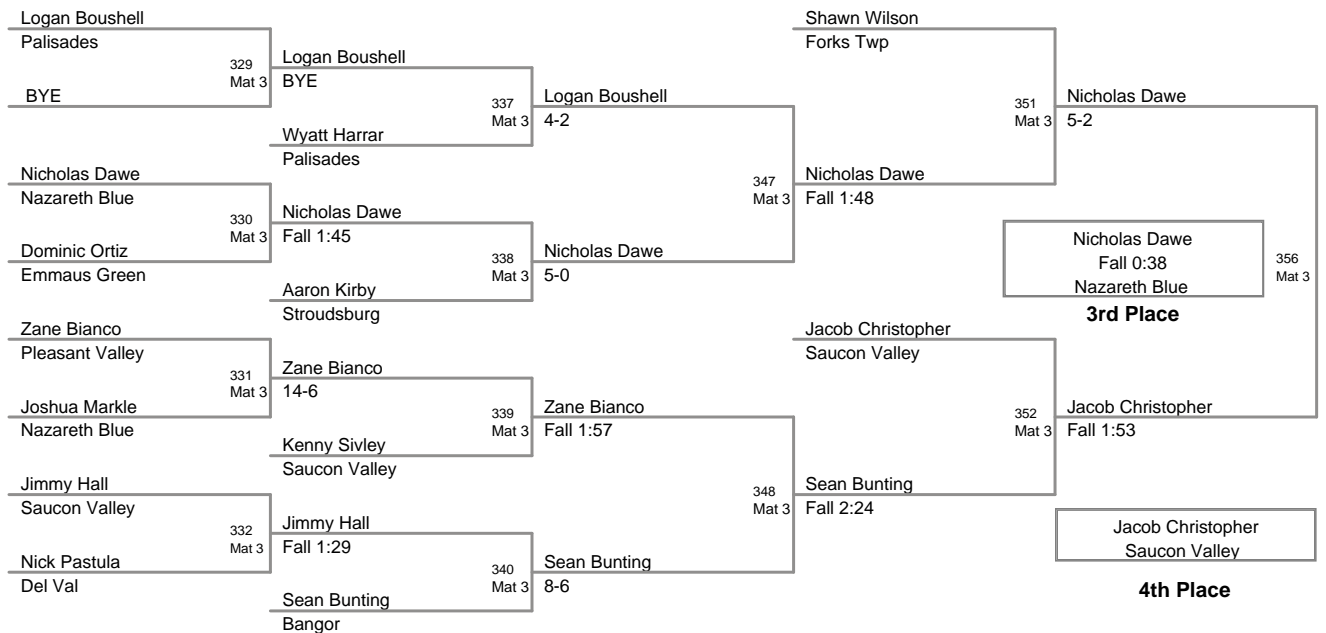

40P Lbs

2012 VEWL PM
Exhibition (on Mat 1)

41P Lbs

2012 VEWL PM
Exhibition (on Mat 2)

42P Lbs

2012 VEWL PM
Exhibition (on Mat 2)

43P Lbs

2012 VEWL PM
Exhibition (on Mat 3)

44P Lbs

2012 VEWL PM
Exhibition (on Mat 3)

45P Lbs

2012 VEWL PM
Exhibition (on Mat 4)

46P Lbs

2012 VEWL PM
Exhibition (on Mat 4)

47P Lbs

2012 VEWL PM
Exhibition (on Mat 5)

53P Lbs

2012 VEWL PM
Exhibition (on Mat 5)

54P Lbs