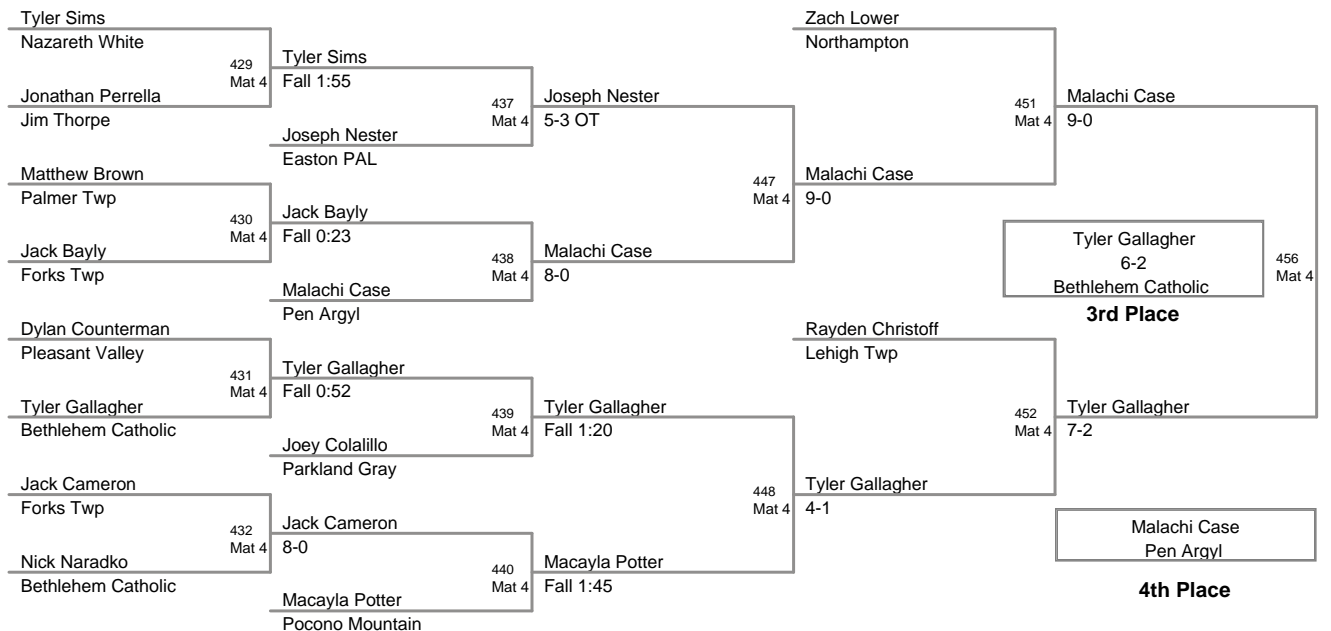

44P Lbs

2012 VEWL PM
Exhibition (on Mat 3)

45P Lbs

2012 VEWL PM
Exhibition (on Mat 4)

46P Lbs

2012 VEWL PM
Exhibition (on Mat 4)

47P Lbs

2012 VEWL PM
Exhibition (on Mat 5)