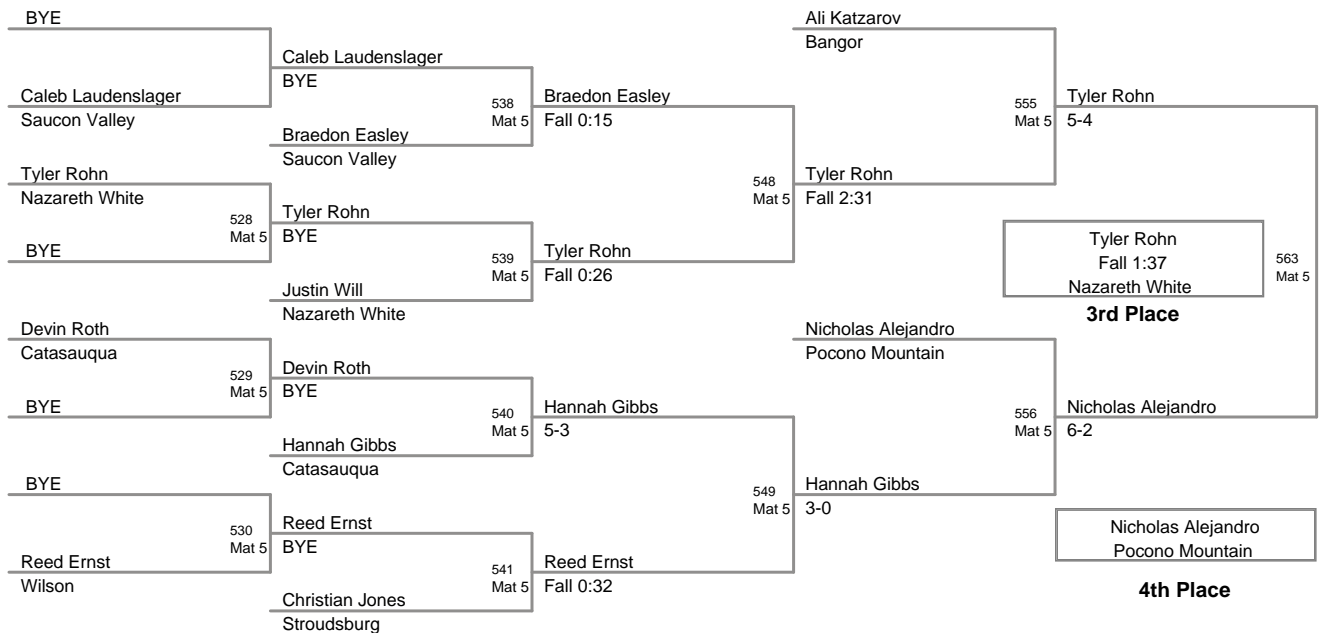

2012 VEWL PM
Exhibition (on Mat 5)

49P Lbs