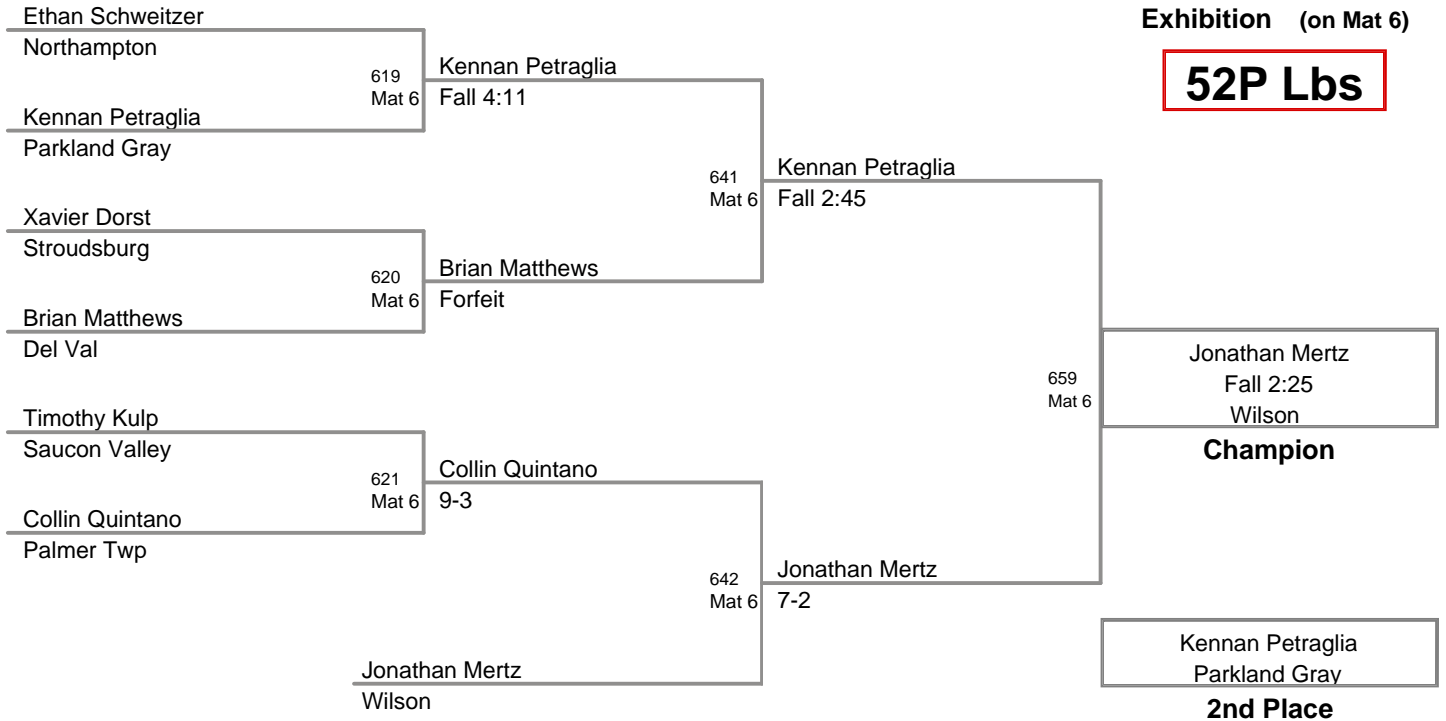

48P Lbs

2012 VEWL PM
Exhibition (on Mat 5)

49P Lbs

2012 VEWL PM
Exhibition (on Mat 6)

50P Lbs

2012 VEWL PM
Exhibition (on Mat 6)

52P Lbs

2012 VEWL PM
Exhibition (on Mat 6)

53P Lbs

2012 VEWL PM
Exhibition (on Mat 5)

54P Lbs