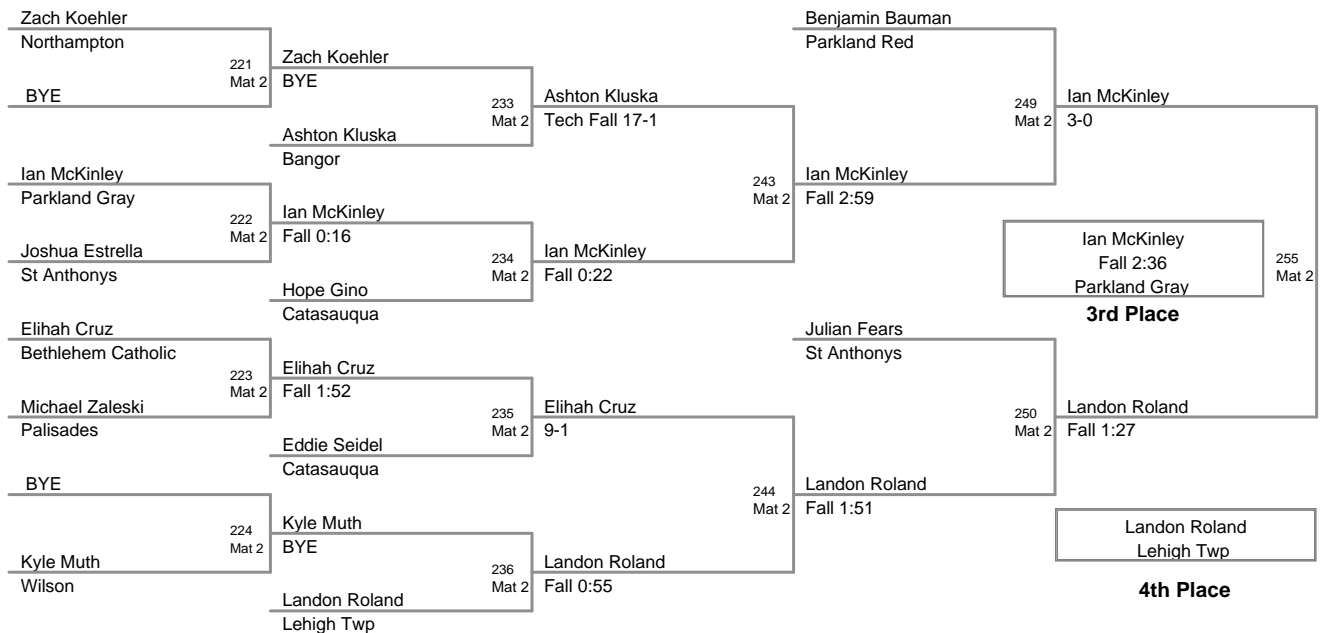

40P Lbs

2012 VEWL PM
Exhibition (on Mat 1)

41P Lbs

2012 VEWL PM
Exhibition (on Mat 2)

42P Lbs

2012 VEWL PM
Exhibition (on Mat 2)

43P Lbs

2012 VEWL PM
Exhibition (on Mat 3)