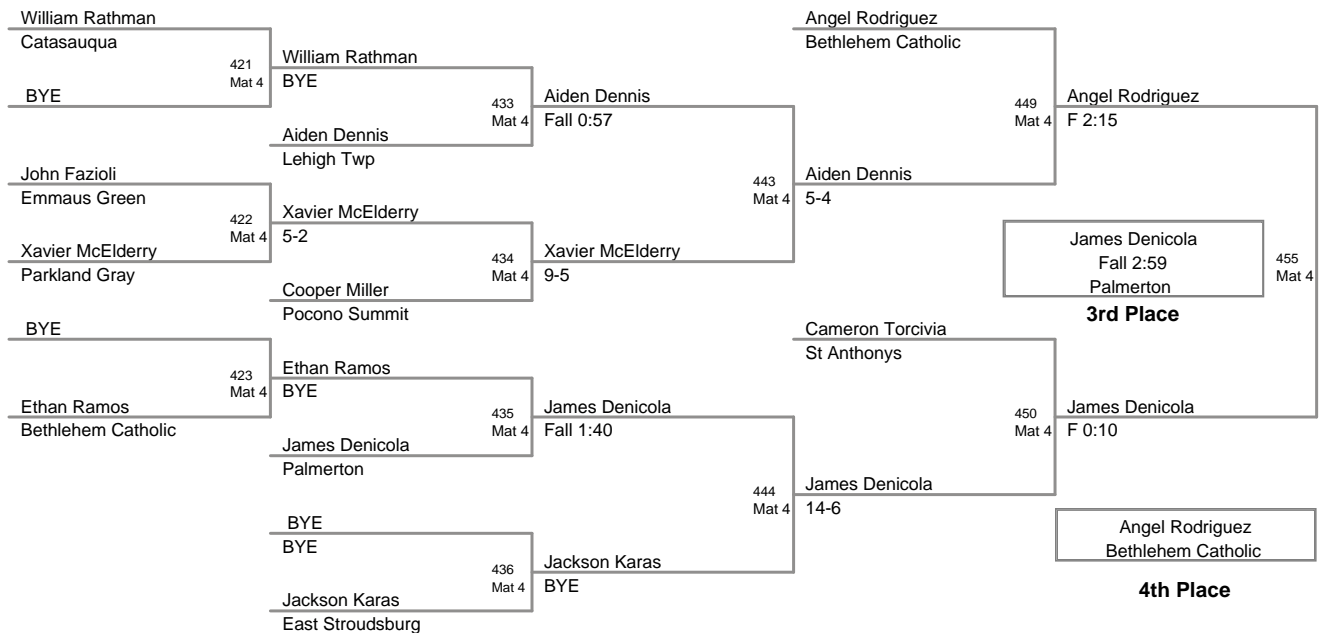

44P Lbs

2012 VEWL PM
Exhibition (on Mat 3)

45P Lbs

2012 VEWL PM
Exhibition (on Mat 4)

46P Lbs

2012 VEWL PM
Exhibition (on Mat 4)

47P Lbs

2012 VEWL PM
Exhibition (on Mat 5)