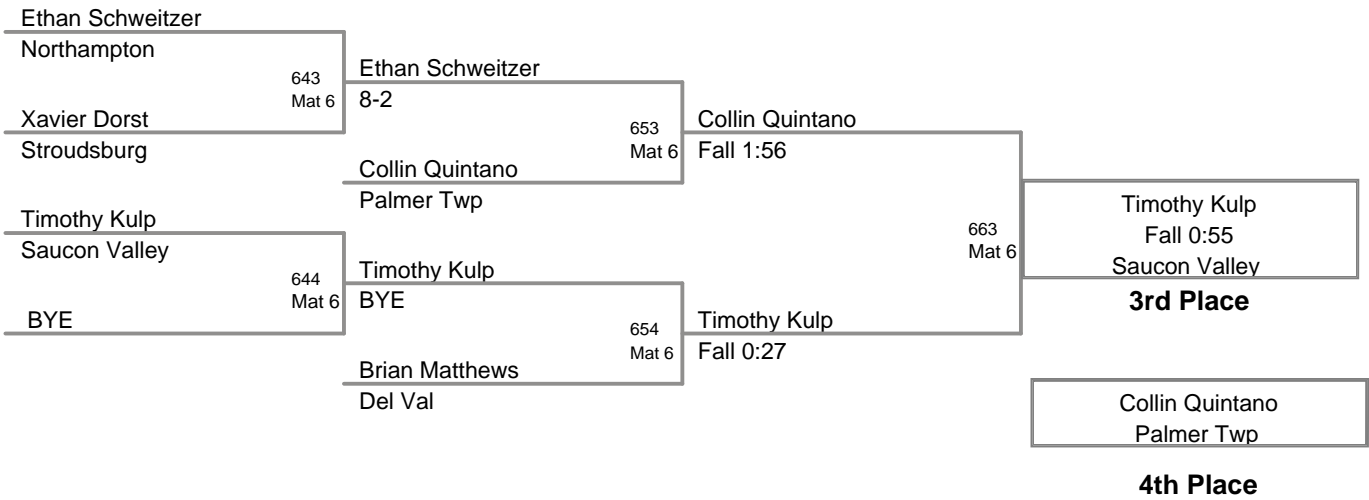

48P Lbs

2012 VEWL PM
Exhibition (on Mat 5)

49P Lbs

2012 VEWL PM
Exhibition (on Mat 6)

50P Lbs

2012 VEWL PM
Exhibition (on Mat 6)

52P Lbs

2012 VEWL PM
Exhibition (on Mat 6)