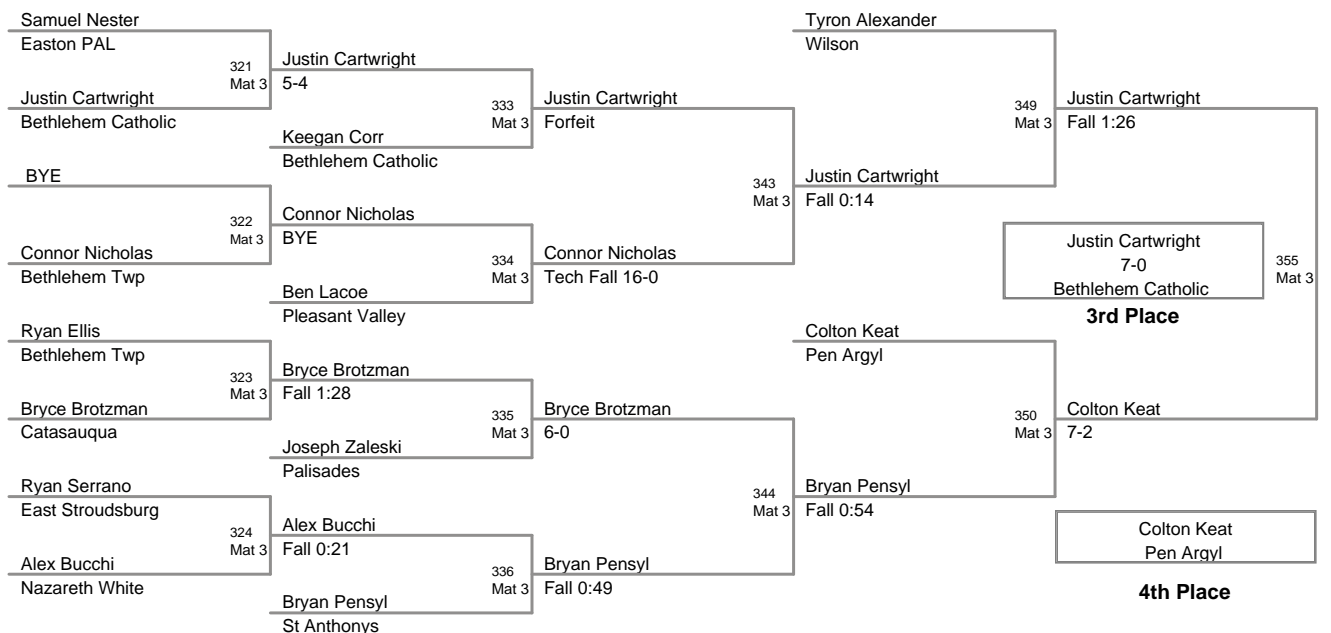

2012 VEWL PM
Exhibition (on Mat 3)

44P Lbs