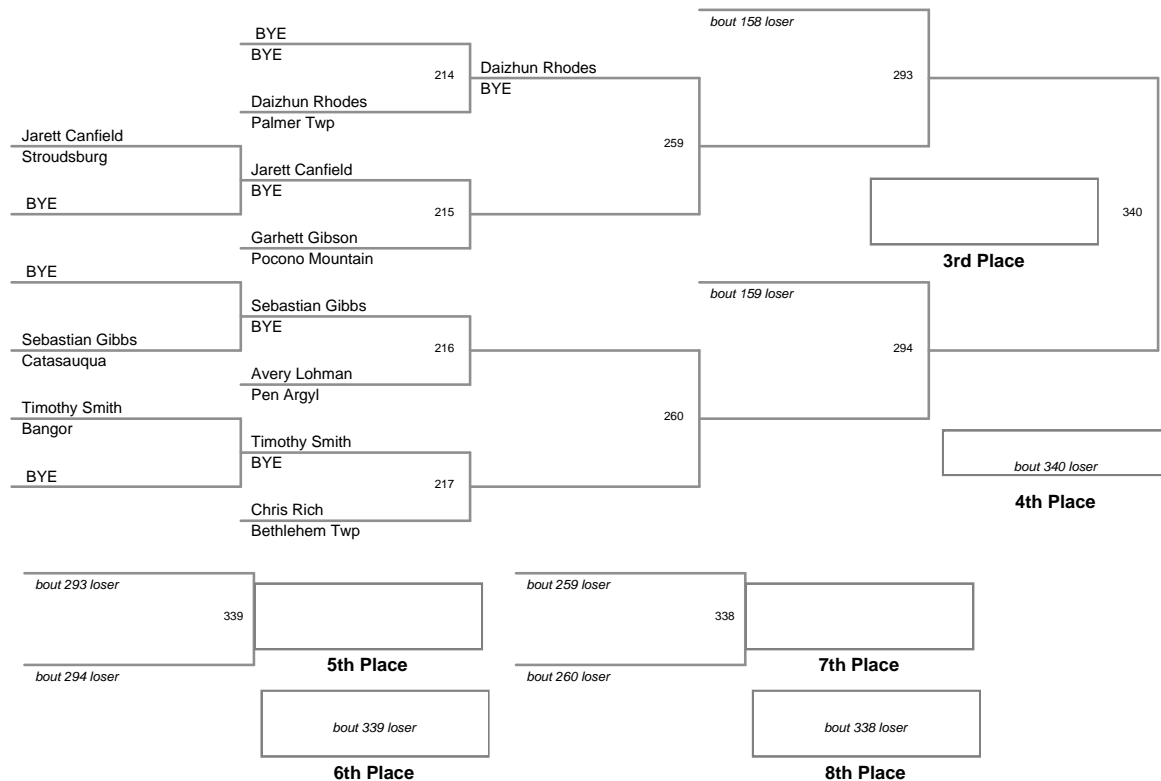

2012 VEWL VARSITY
Championships

85 Lbs