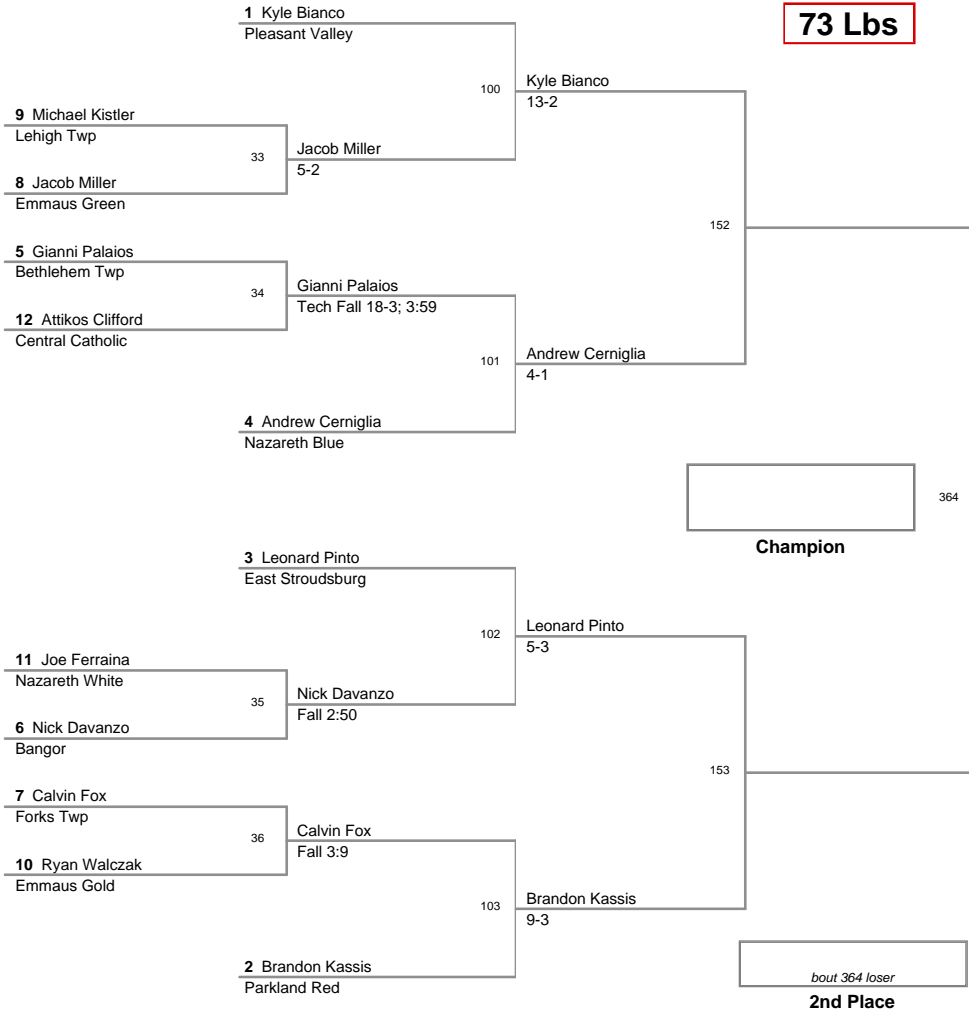

64 Lbs

2012 VEWL VARSITY
Championships

67 Lbs

2012 VEWL VARSITY
Championships

70 Lbs

2012 VEWL VARSITY
Championships

73 Lbs

2012 VEWL VARSITY
Championships