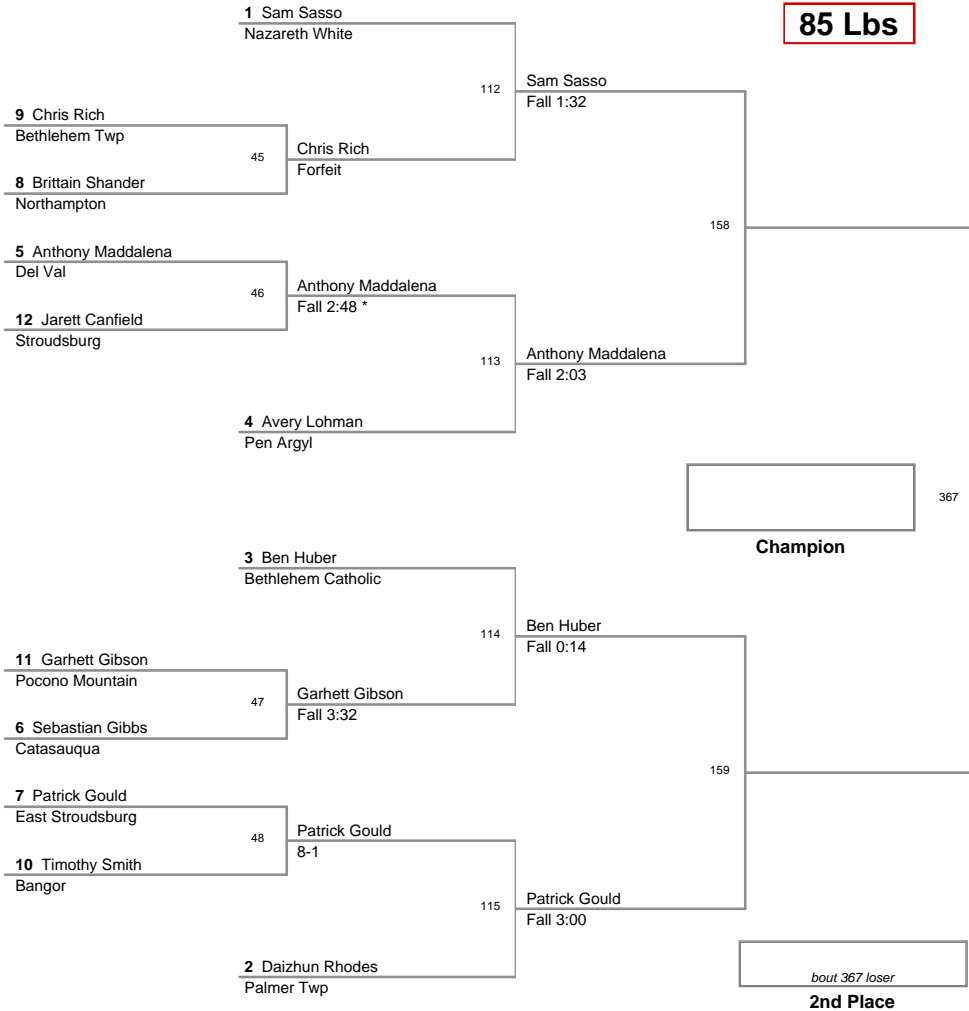

2012 VEWL VARSITY
Championships

85 Lbs