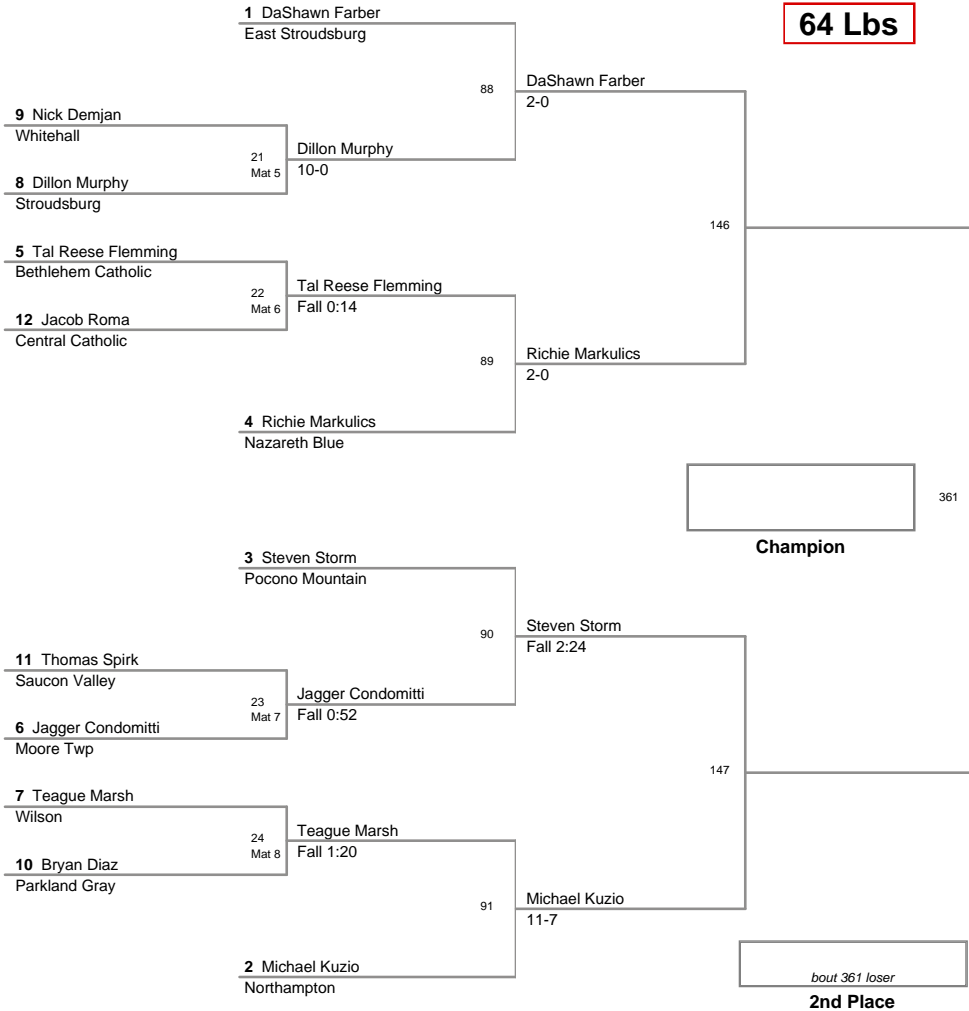

2012 VEWL VARSITY
Championships

64 Lbs