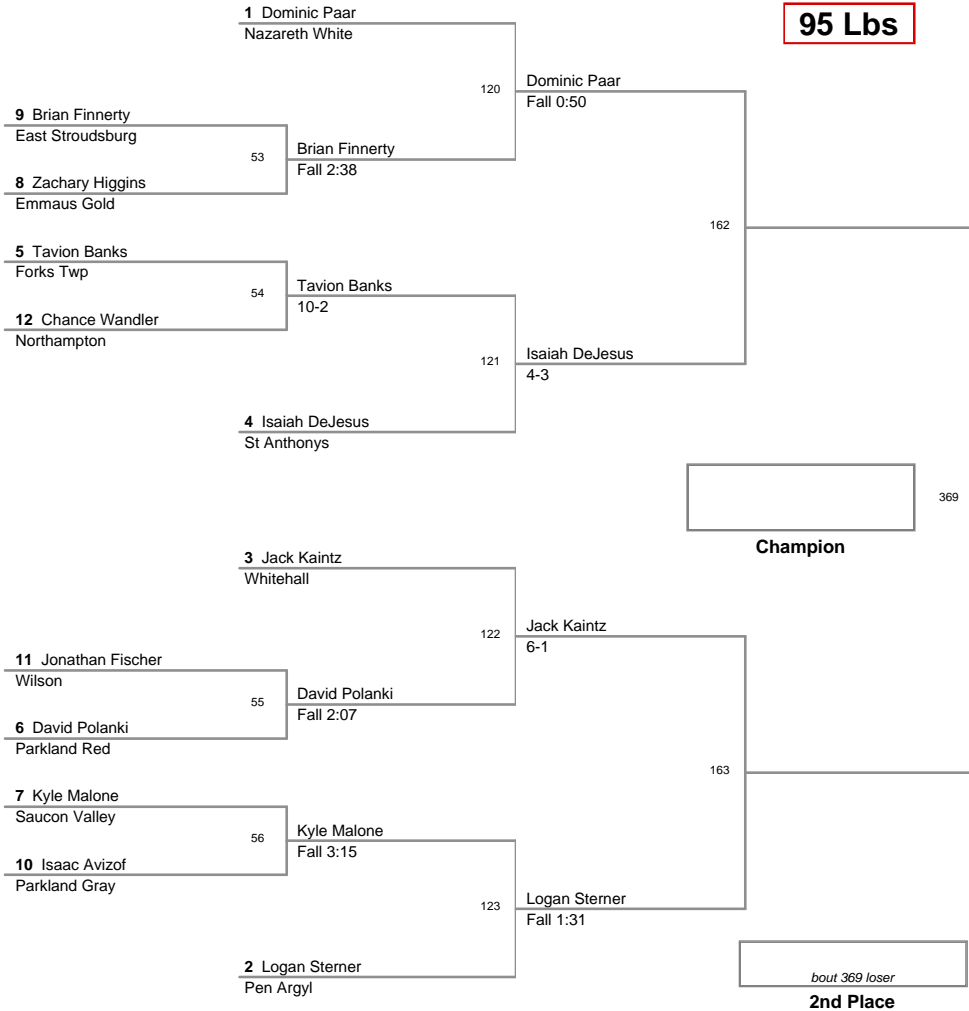

76 Lbs

2012 VEWL VARSITY
Championships

85 Lbs

2012 VEWL VARSITY
Championships

90 Lbs

2012 VEWL VARSITY
Championships

95 Lbs

2012 VEWL VARSITY
Championships