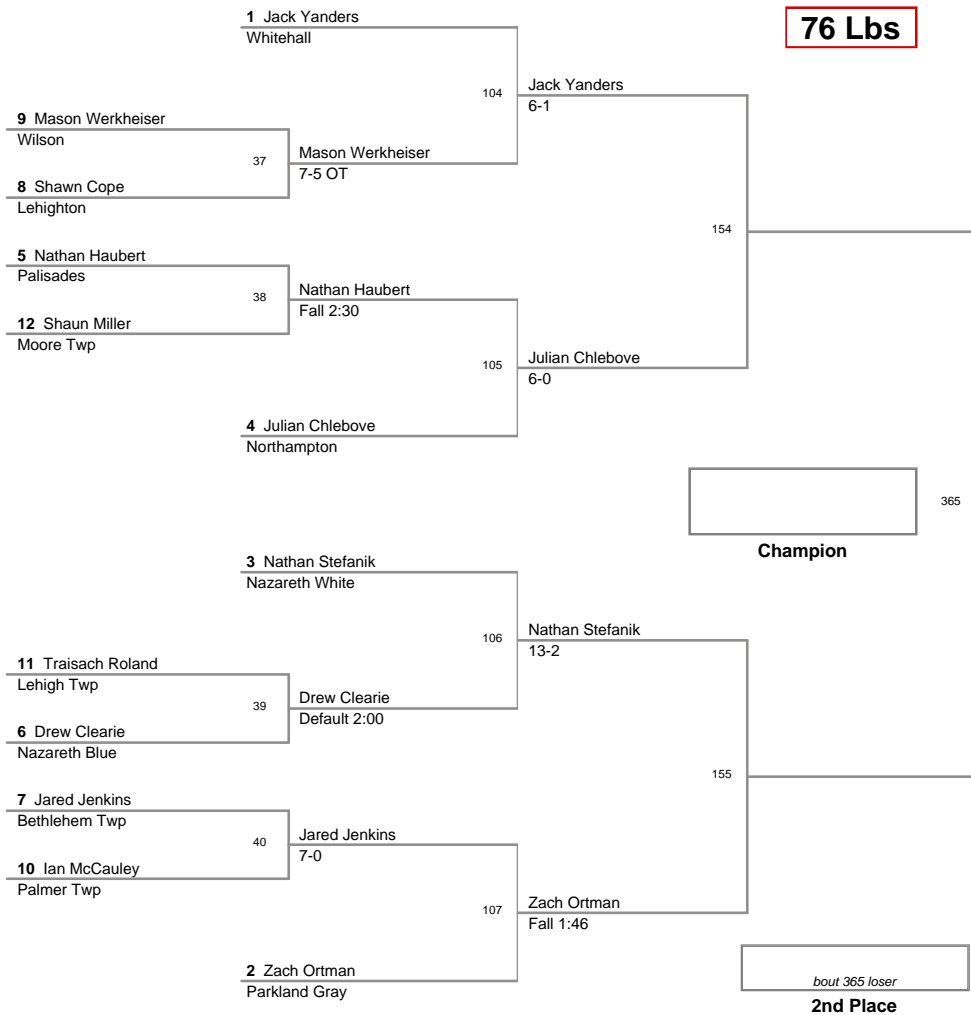

2012 VEWL VARSITY
Championships

76 Lbs