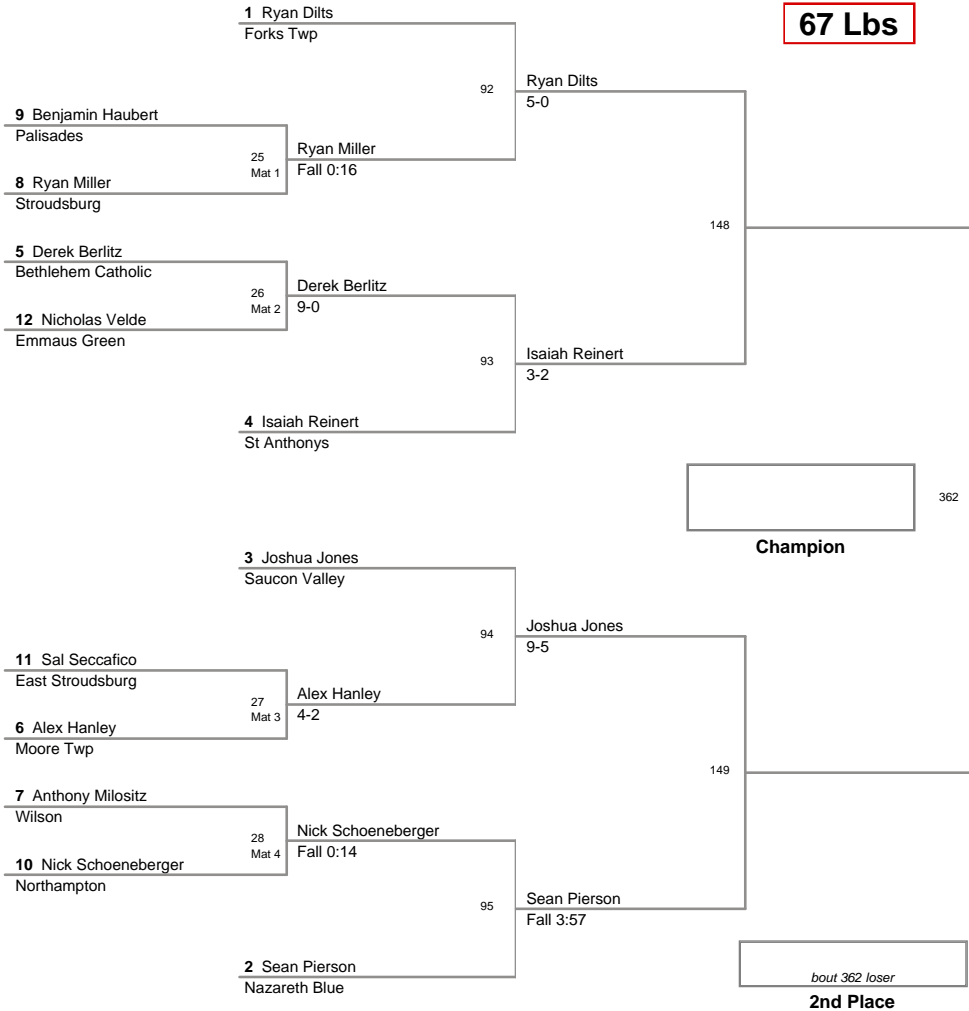

2012 VEWL VARSITY
Championships

67 Lbs