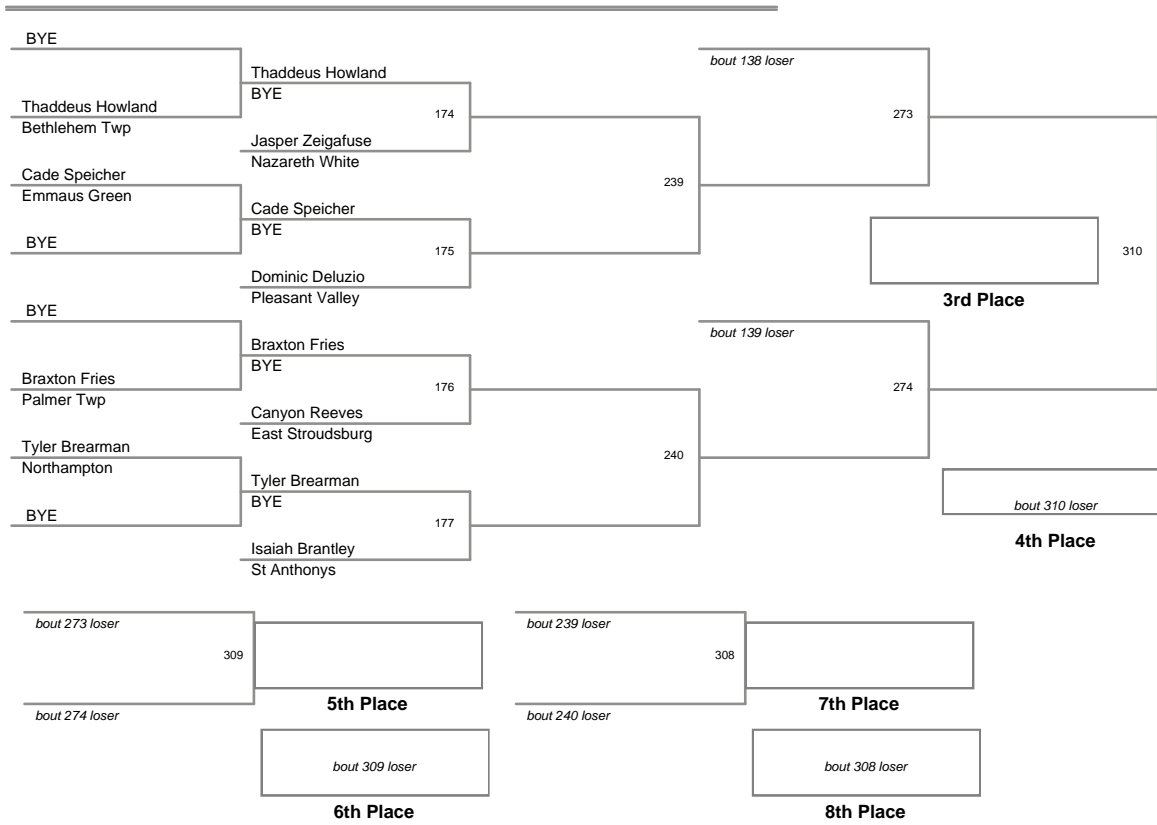

Team Scores *Championships @ Sat, 11 Feb 2012 16:55:50*

2012 VEWL VARSITY
Championships

46 Lbs

2012 VEWL VARSITY
Championships

50 Lbs

2012 VEWL VARSITY
Championships

58 Lbs

2012 VEWL VARSITY
Championships