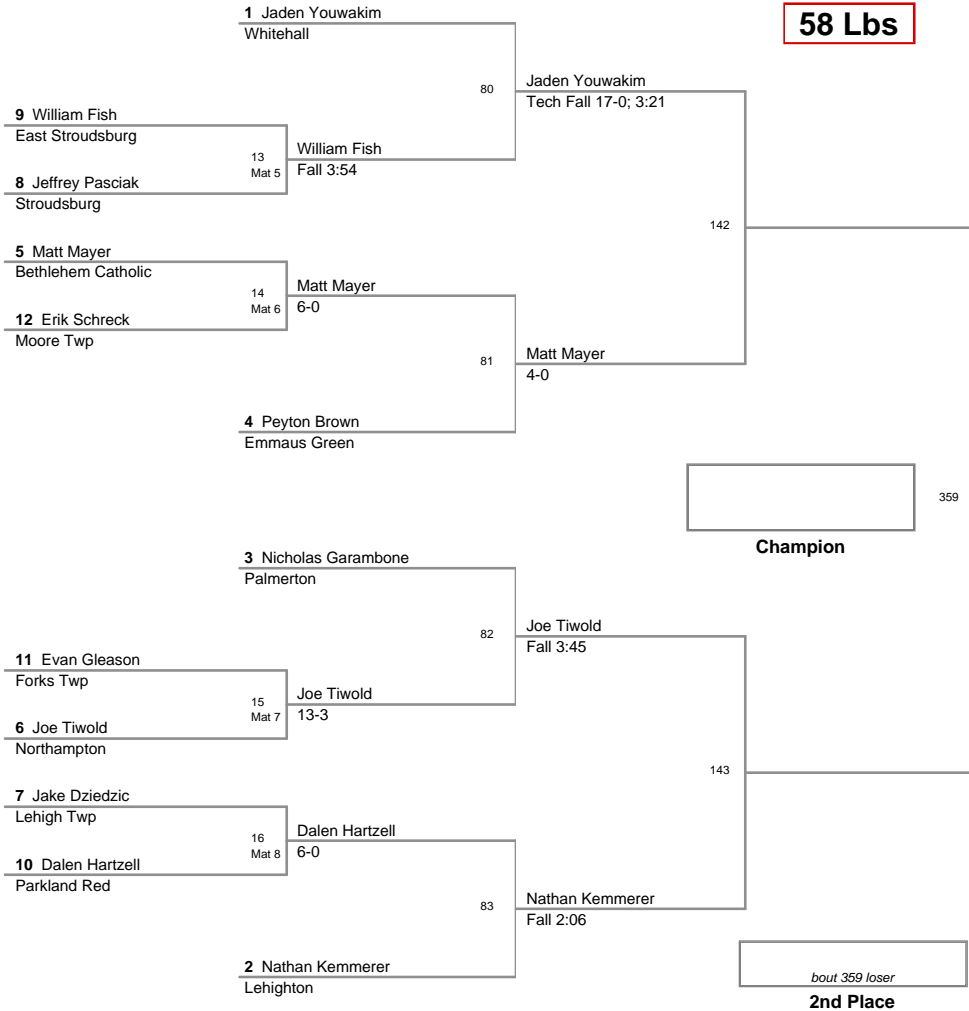

Team Scores *Championships @ Sat, 11 Feb 2012 16:55:50*

2012 VEWL VARSITY
Championships

46 Lbs

2012 VEWL VARSITY
Championships

50 Lbs

2012 VEWL VARSITY
Championships

58 Lbs

2012 VEWL VARSITY
Championships