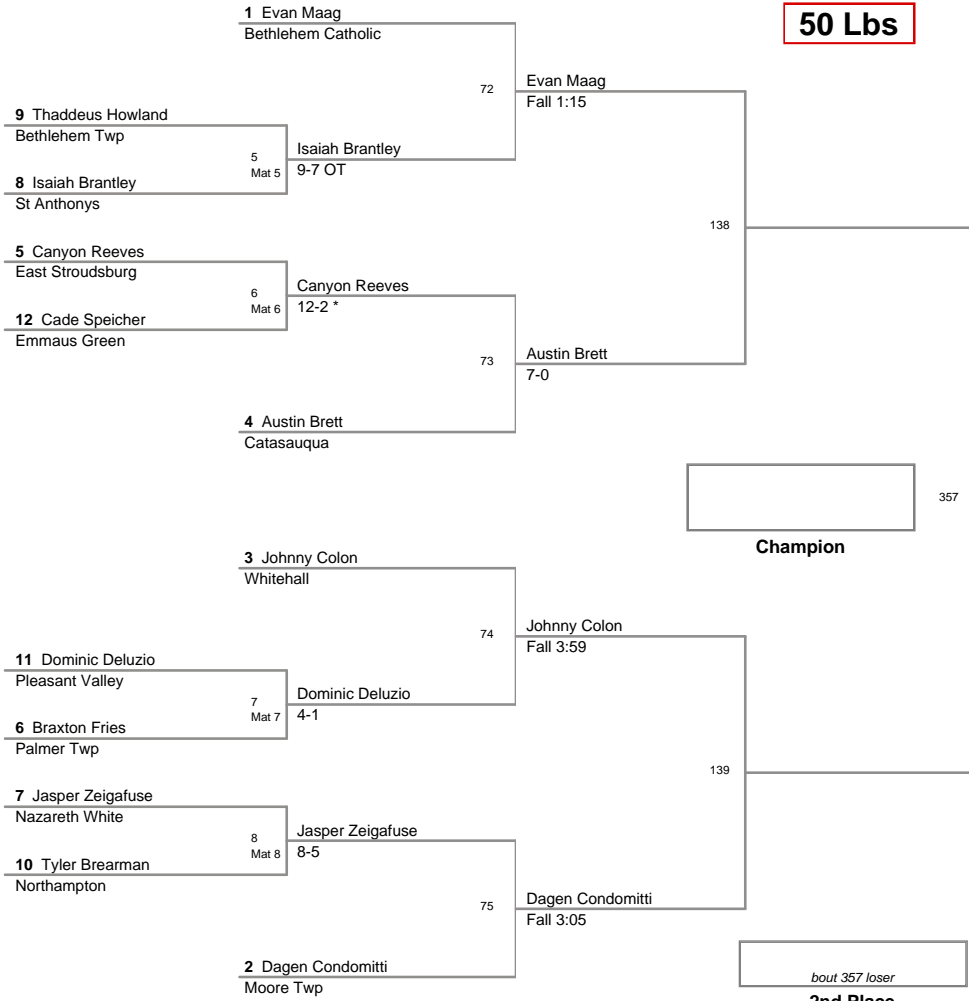

Team Scores *Championships @ Sat, 11 Feb 2012 16:55:50*

2012 VEWL VARSITY
Championships

46 Lbs

2012 VEWL VARSITY
Championships

50 Lbs

2012 VEWL VARSITY
Championships

58 Lbs

2012 VEWL VARSITY
Championships