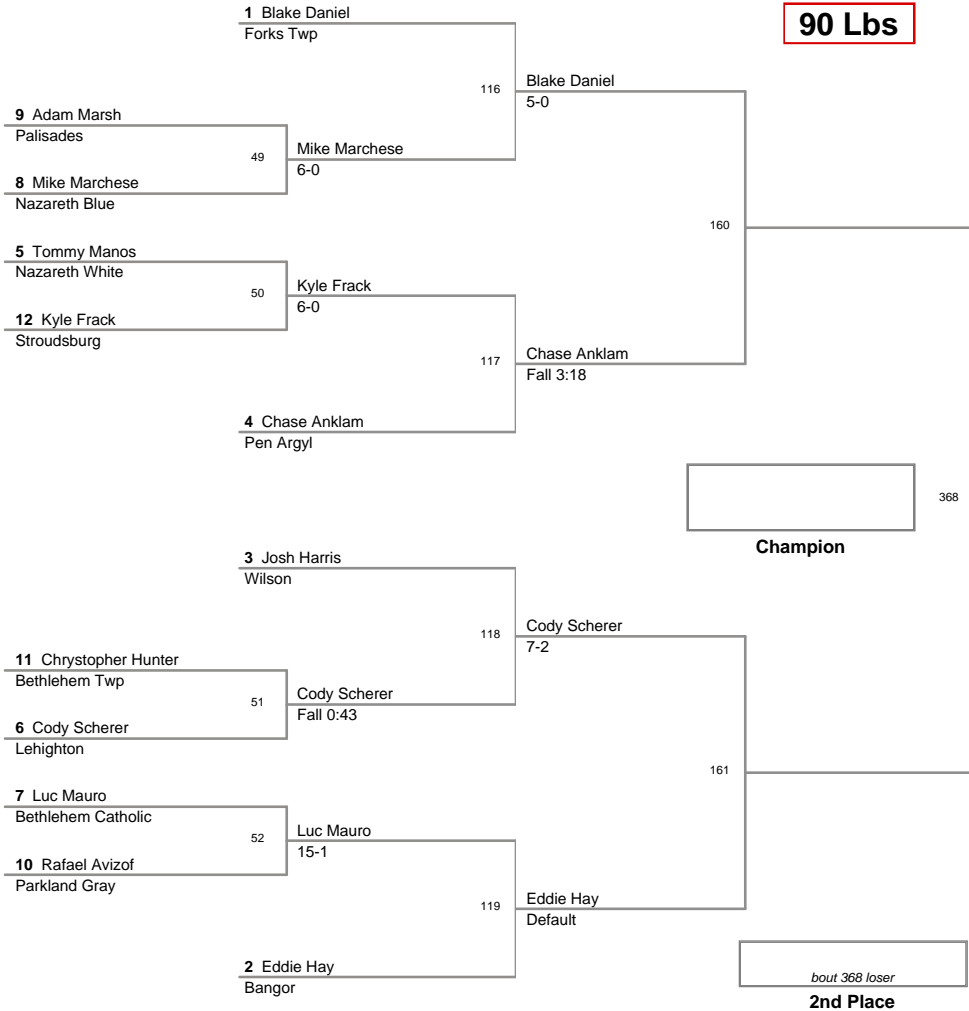

76 Lbs

2012 VEWL VARSITY
Championships

85 Lbs

2012 VEWL VARSITY
Championships

90 Lbs

2012 VEWL VARSITY
Championships

95 Lbs

2012 VEWL VARSITY
Championships