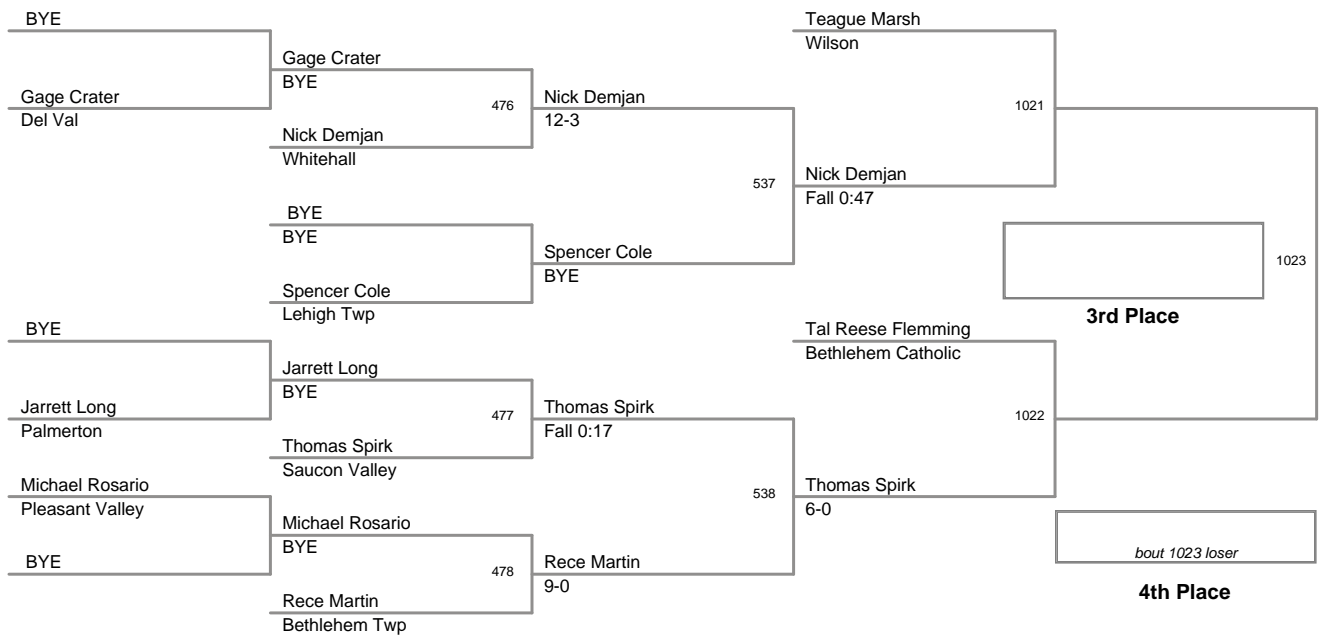

2012 VEWL Varsity  
East

**46 Lbs**

2012 VEWL Varsity  
East

**50 Lbs**

2012 VEWL Varsity  
East

**54 Lbs**

2012 VEWL Varsity  
East

**58 Lbs**

2012 VEWL Varsity  
East

**61 Lbs**

2012 VEWL Varsity  
East

**64 Lbs**

2012 VEWL Varsity  
East

**67 Lbs**

2012 VEWL Varsity  
East

**70 Lbs**