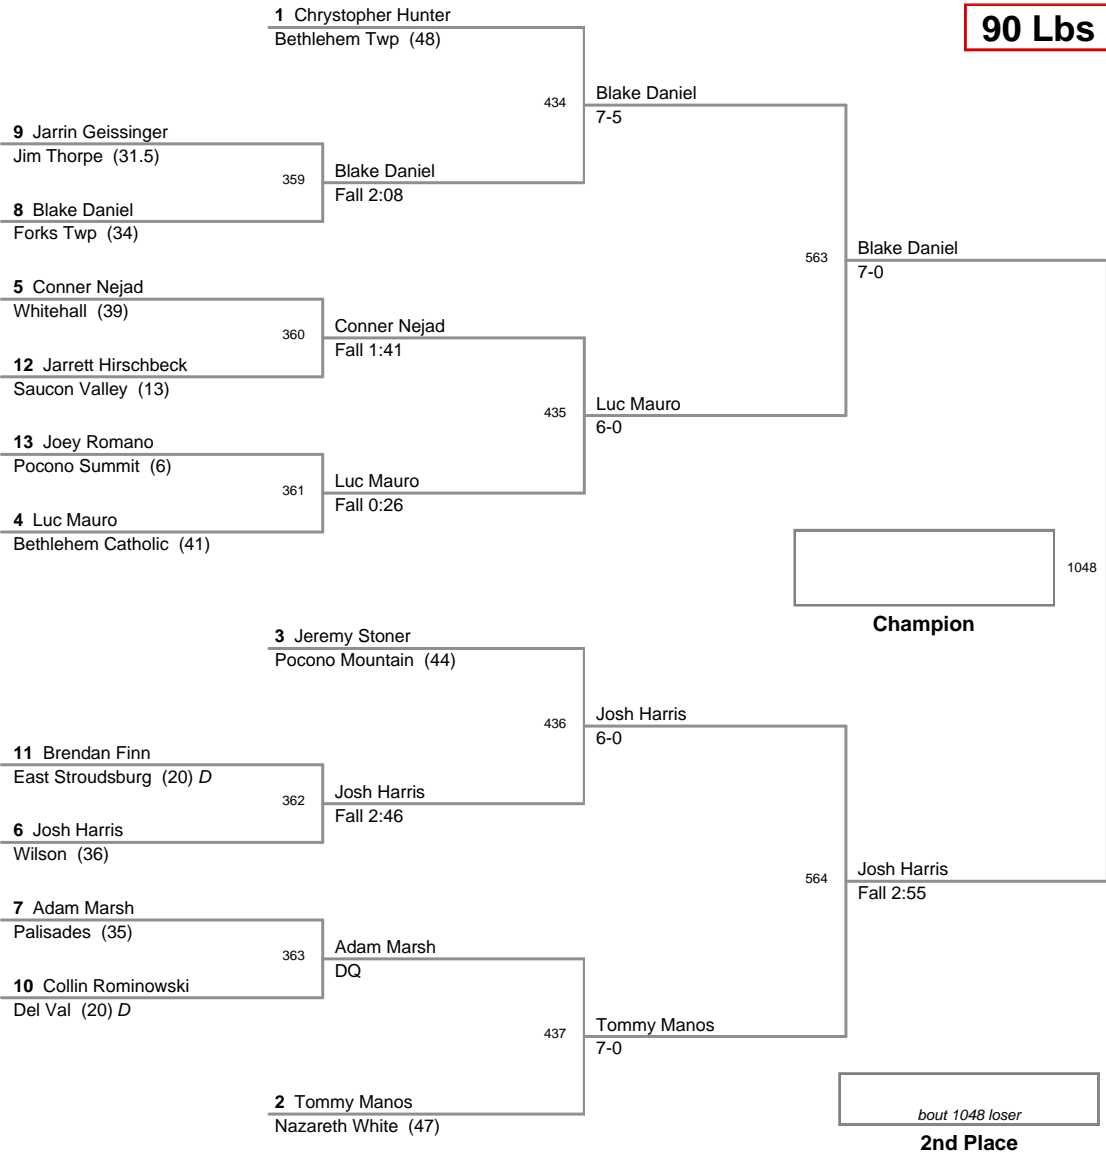

2012 VEWL Varsity  
East

**73 Lbs**

2012 VEWL Varsity  
East

**76 Lbs**

2012 VEWL Varsity  
East

**80 Lbs**

2012 VEWL Varsity  
East

**85 Lbs**

2012 VEWL Varsity  
East

**90 Lbs**

2012 VEWL Varsity  
East

**95 Lbs**

2012 VEWL Varsity  
East

**105 Lbs**

2012 VEWL Varsity  
East

**120 Lbs**