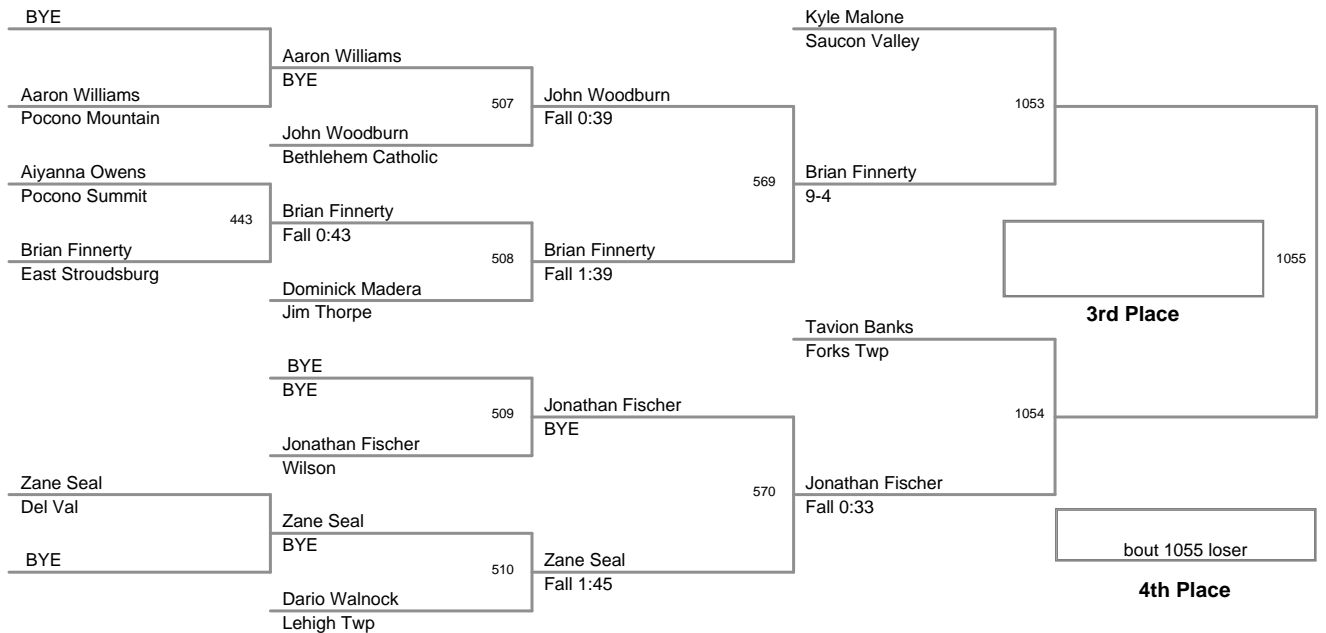

2012 VEWL Varsity  
East

**73 Lbs**

2012 VEWL Varsity  
East

**76 Lbs**

2012 VEWL Varsity  
East

**80 Lbs**

2012 VEWL Varsity  
East

**85 Lbs**

2012 VEWL Varsity  
East

**90 Lbs**

2012 VEWL Varsity  
East

**95 Lbs**

2012 VEWL Varsity  
East

**105 Lbs**

2012 VEWL Varsity  
East

**120 Lbs**