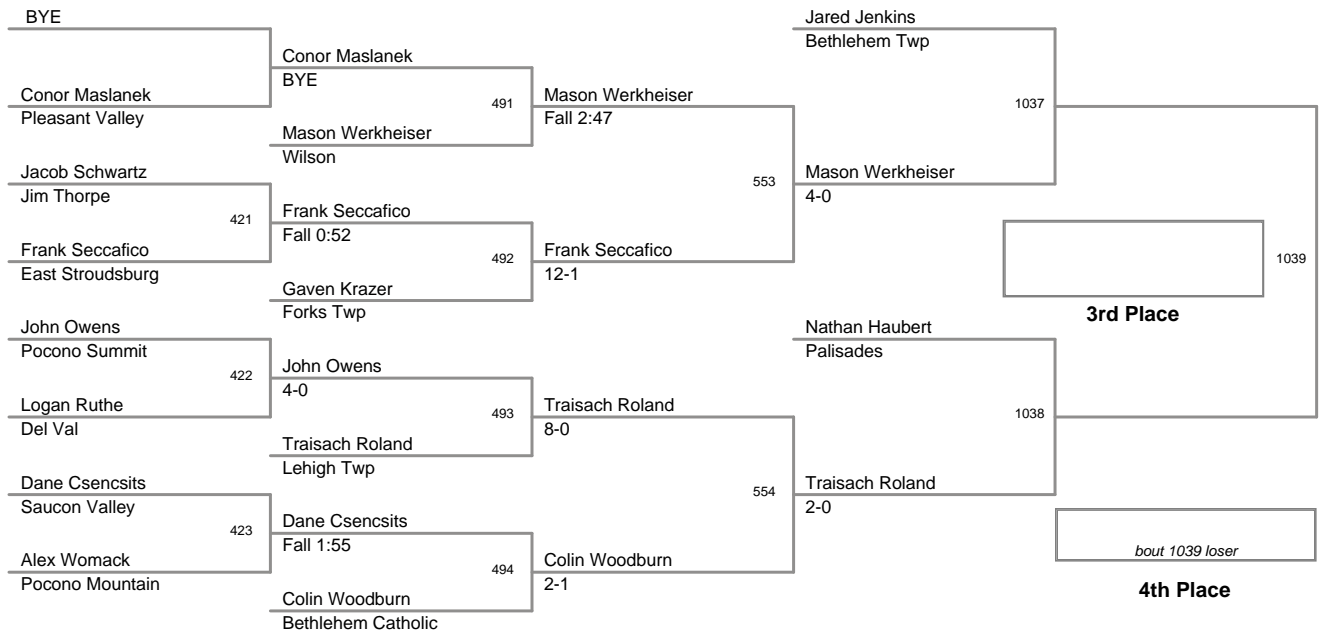

2012 VEWL Varsity  
East

**46 Lbs**

2012 VEWL Varsity  
East

**50 Lbs**

2012 VEWL Varsity  
East

**54 Lbs**

2012 VEWL Varsity  
East

**58 Lbs**

2012 VEWL Varsity  
East

**61 Lbs**

2012 VEWL Varsity  
East

**64 Lbs**

2012 VEWL Varsity  
East

**67 Lbs**

2012 VEWL Varsity  
East

**70 Lbs**

2012 VEWL Varsity  
East

**73 Lbs**

2012 VEWL Varsity  
East

**76 Lbs**

2012 VEWL Varsity  
East

**80 Lbs**

2012 VEWL Varsity  
East

**85 Lbs**