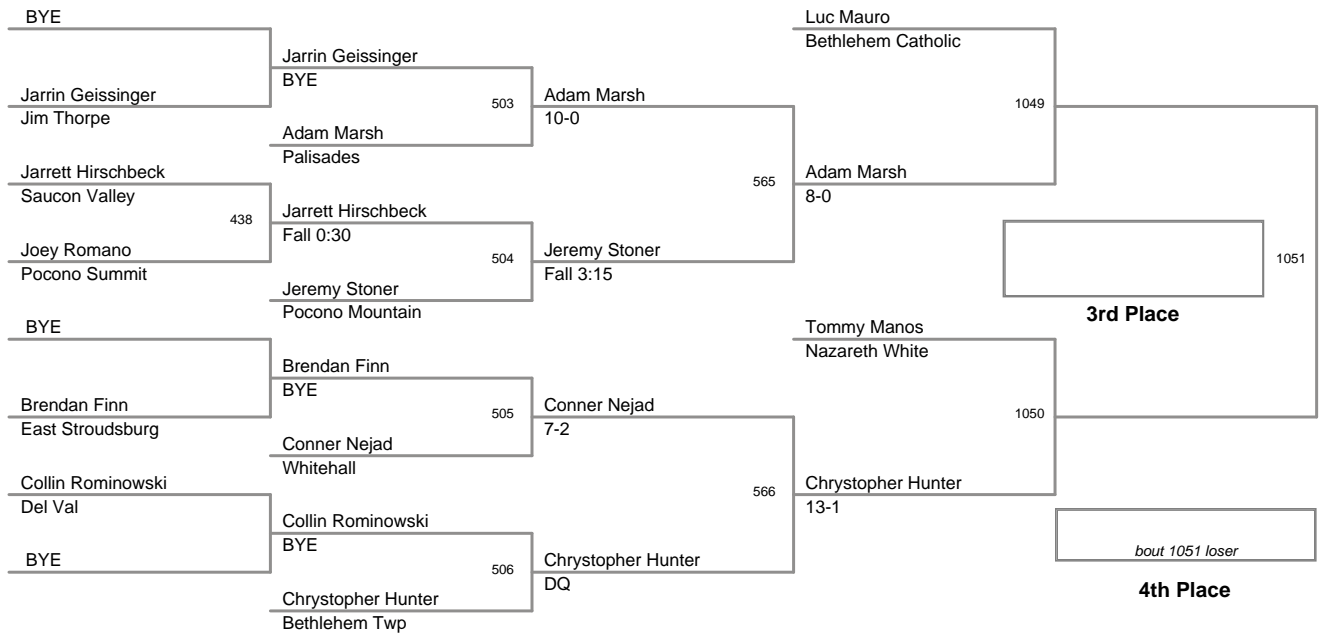

2012 VEWL Varsity  
East

**73 Lbs**

2012 VEWL Varsity  
East

**76 Lbs**

2012 VEWL Varsity  
East

**80 Lbs**

2012 VEWL Varsity  
East

**85 Lbs**

2012 VEWL Varsity  
East

**90 Lbs**

2012 VEWL Varsity  
East

**95 Lbs**

2012 VEWL Varsity  
East

**105 Lbs**

2012 VEWL Varsity  
East

**120 Lbs**