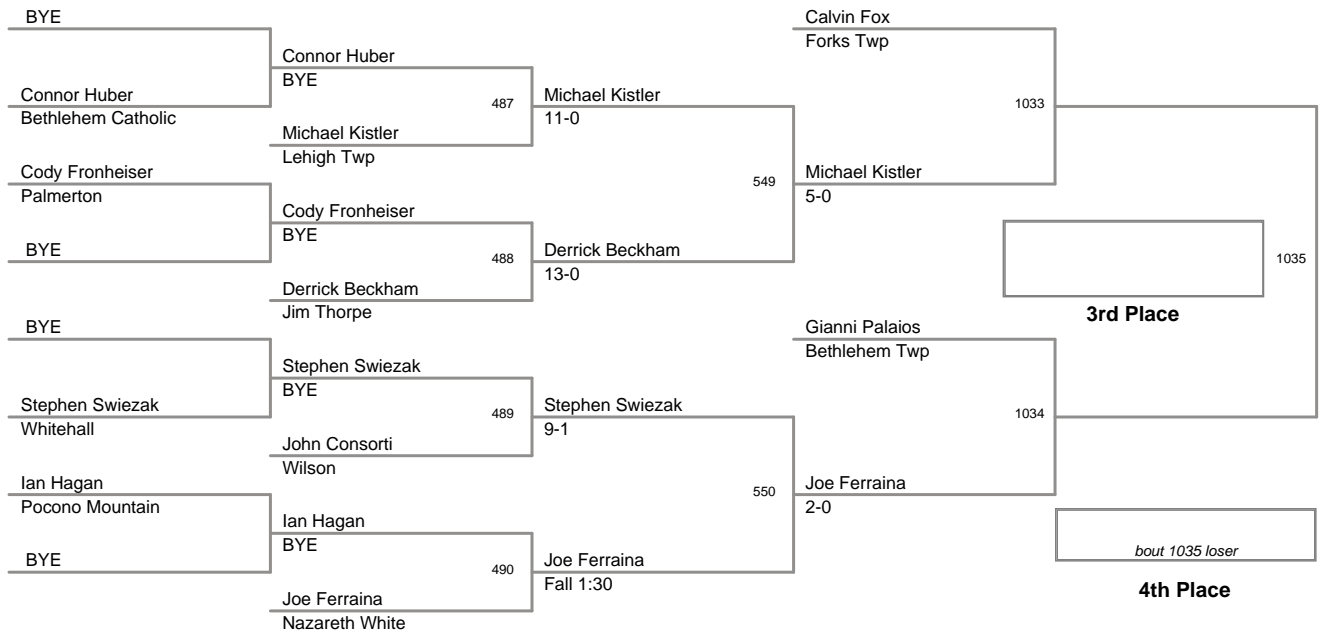

2012 VEWL Varsity  
East

**61 Lbs**

2012 VEWL Varsity  
East

**64 Lbs**

2012 VEWL Varsity  
East

**67 Lbs**

2012 VEWL Varsity  
East

**70 Lbs**

2012 VEWL Varsity  
East

**73 Lbs**

2012 VEWL Varsity  
East

**76 Lbs**

2012 VEWL Varsity  
East

**80 Lbs**

2012 VEWL Varsity  
East

**85 Lbs**