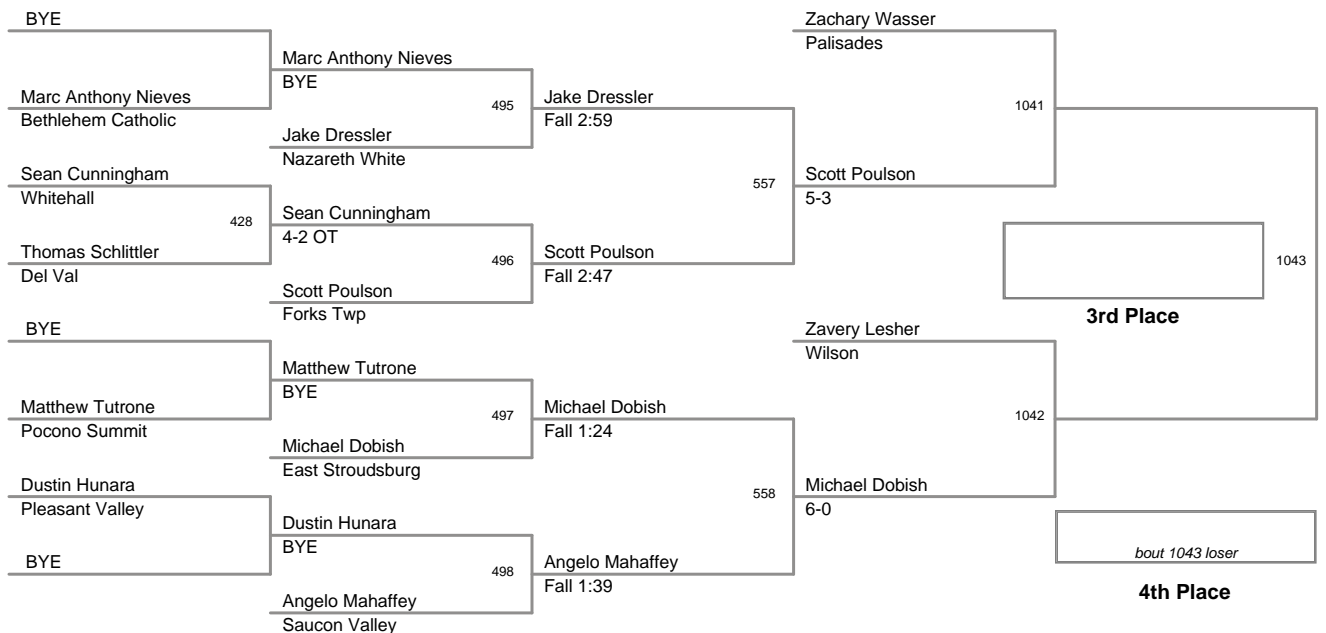

2012 VEWL Varsity  
East

**73 Lbs**

2012 VEWL Varsity  
East

**76 Lbs**

2012 VEWL Varsity  
East

**80 Lbs**

2012 VEWL Varsity  
East

**85 Lbs**

2012 VEWL Varsity  
East

**90 Lbs**

2012 VEWL Varsity  
East

**95 Lbs**

2012 VEWL Varsity  
East

**105 Lbs**

2012 VEWL Varsity  
East

**120 Lbs**