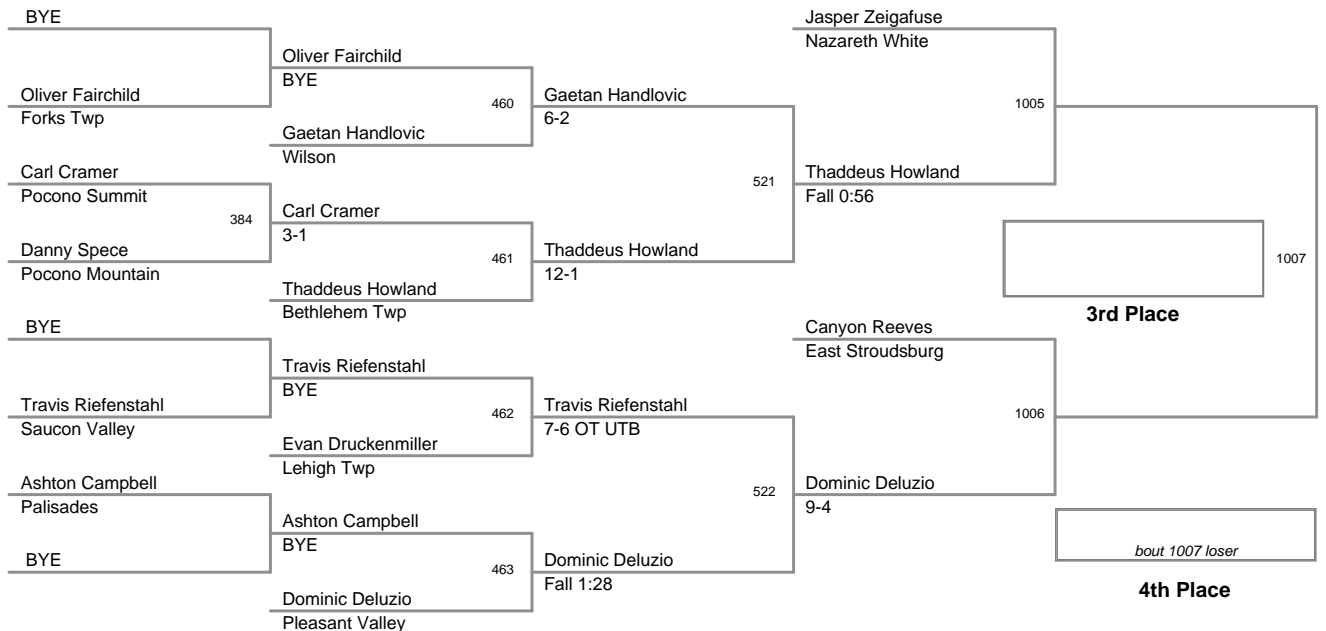

2012 VEWL Varsity  
East

**46 Lbs**

2012 VEWL Varsity  
East

**50 Lbs**

2012 VEWL Varsity  
East

**54 Lbs**

2012 VEWL Varsity  
East

**58 Lbs**

2012 VEWL Varsity  
East

**61 Lbs**

2012 VEWL Varsity  
East

**64 Lbs**

2012 VEWL Varsity  
East

**67 Lbs**

2012 VEWL Varsity  
East

**70 Lbs**