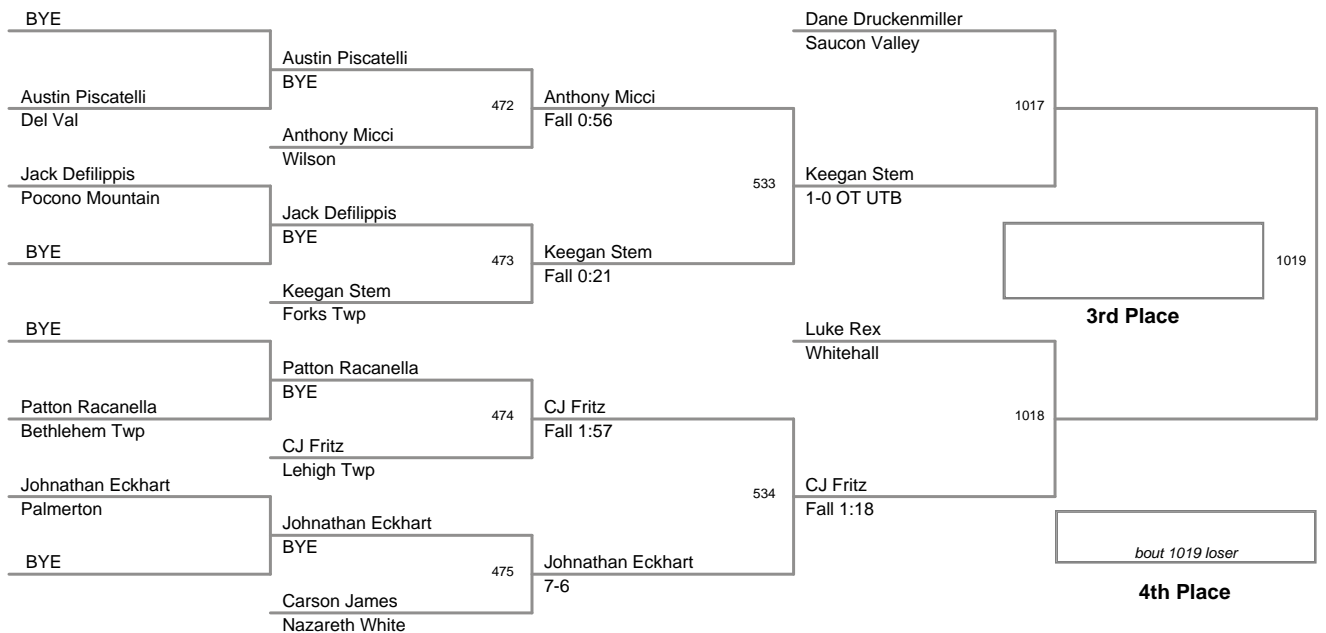

2012 VEWL Varsity  
East

**46 Lbs**

2012 VEWL Varsity  
East

**50 Lbs**

2012 VEWL Varsity  
East

**54 Lbs**

2012 VEWL Varsity  
East

**58 Lbs**

2012 VEWL Varsity  
East

**61 Lbs**

2012 VEWL Varsity  
East

**64 Lbs**

2012 VEWL Varsity  
East

**67 Lbs**

2012 VEWL Varsity  
East

**70 Lbs**

2012 VEWL Varsity  
East

**160 Lbs**