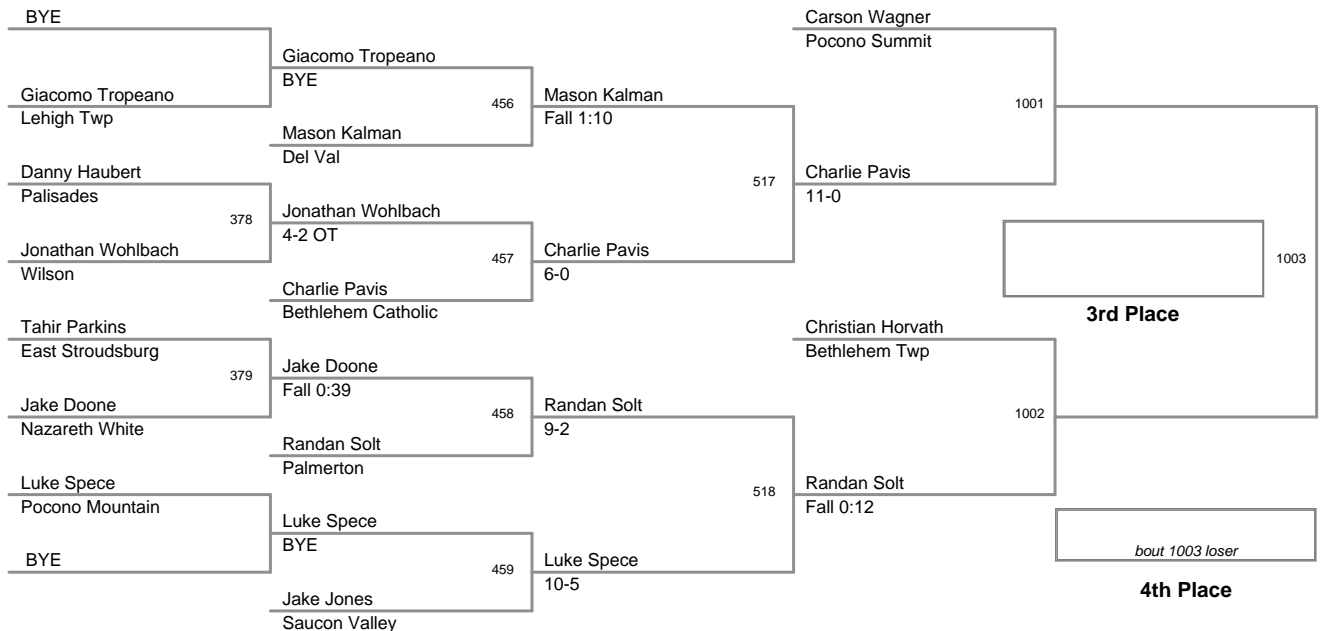

2012 VEWL Varsity  
East

**46 Lbs**

2012 VEWL Varsity  
East

**50 Lbs**

2012 VEWL Varsity  
East

**54 Lbs**

2012 VEWL Varsity  
East

**58 Lbs**

2012 VEWL Varsity  
East

**61 Lbs**

2012 VEWL Varsity  
East

**64 Lbs**

2012 VEWL Varsity  
East

**67 Lbs**

2012 VEWL Varsity  
East

**70 Lbs**