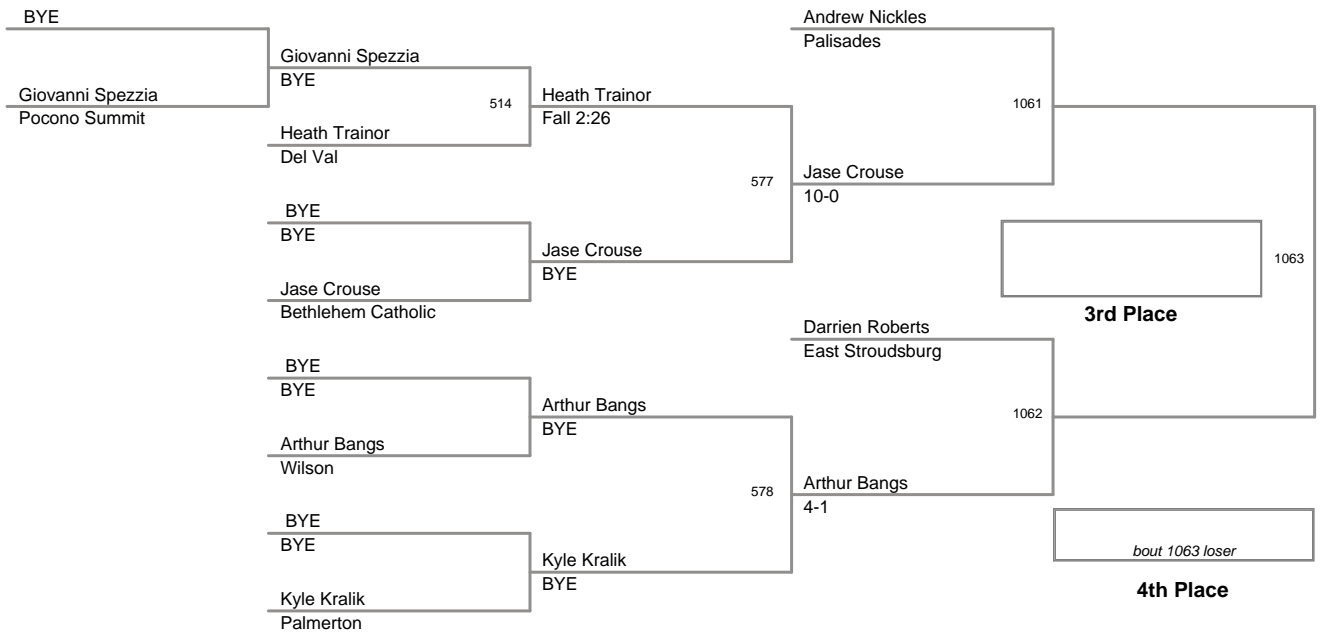

2012 VEWL Varsity  
East

**90 Lbs**

2012 VEWL Varsity  
East

**95 Lbs**

2012 VEWL Varsity  
East

**105 Lbs**

2012 VEWL Varsity  
East

**120 Lbs**