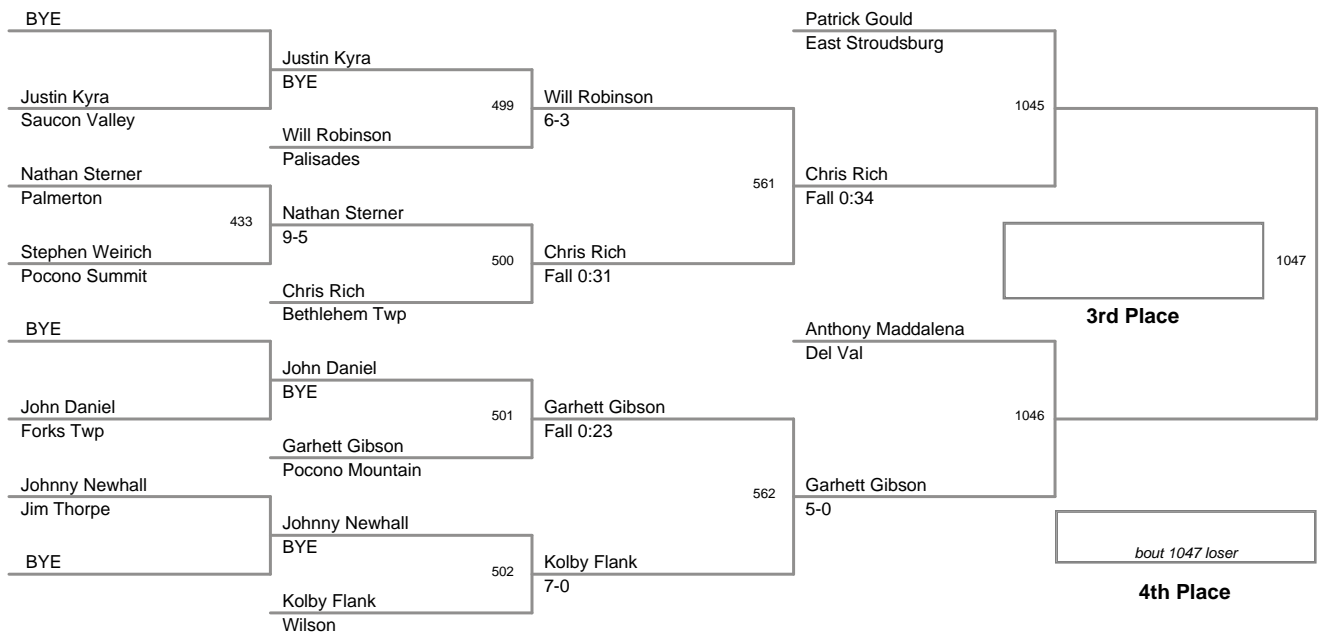

2012 VEWL Varsity  
East

**73 Lbs**

2012 VEWL Varsity  
East

**76 Lbs**

2012 VEWL Varsity  
East

**80 Lbs**

2012 VEWL Varsity  
East

**85 Lbs**