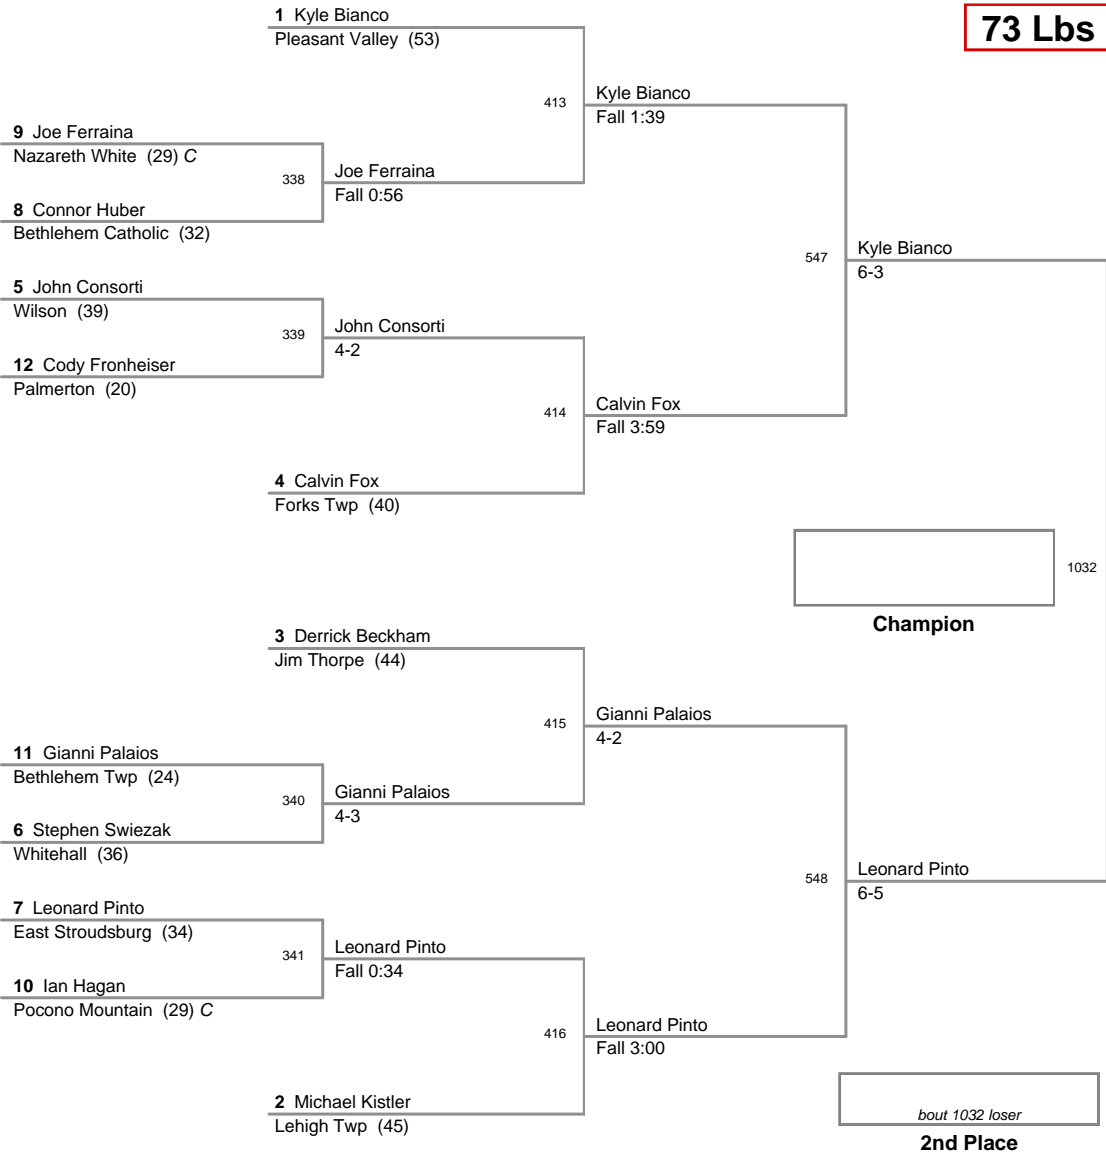

2012 VEWL Varsity  
East

**46 Lbs**

2012 VEWL Varsity  
East

**50 Lbs**

2012 VEWL Varsity  
East

**54 Lbs**

2012 VEWL Varsity  
East

**58 Lbs**

2012 VEWL Varsity  
East

**61 Lbs**

2012 VEWL Varsity  
East

**64 Lbs**

2012 VEWL Varsity  
East

**67 Lbs**

2012 VEWL Varsity  
East

**70 Lbs**

2012 VEWL Varsity  
East

**73 Lbs**

2012 VEWL Varsity  
East

**76 Lbs**

2012 VEWL Varsity  
East

**80 Lbs**

2012 VEWL Varsity  
East

**85 Lbs**

2012 VEWL Varsity  
East

**90 Lbs**

2012 VEWL Varsity  
East

**95 Lbs**

2012 VEWL Varsity  
East

**105 Lbs**

2012 VEWL Varsity  
East

**120 Lbs**