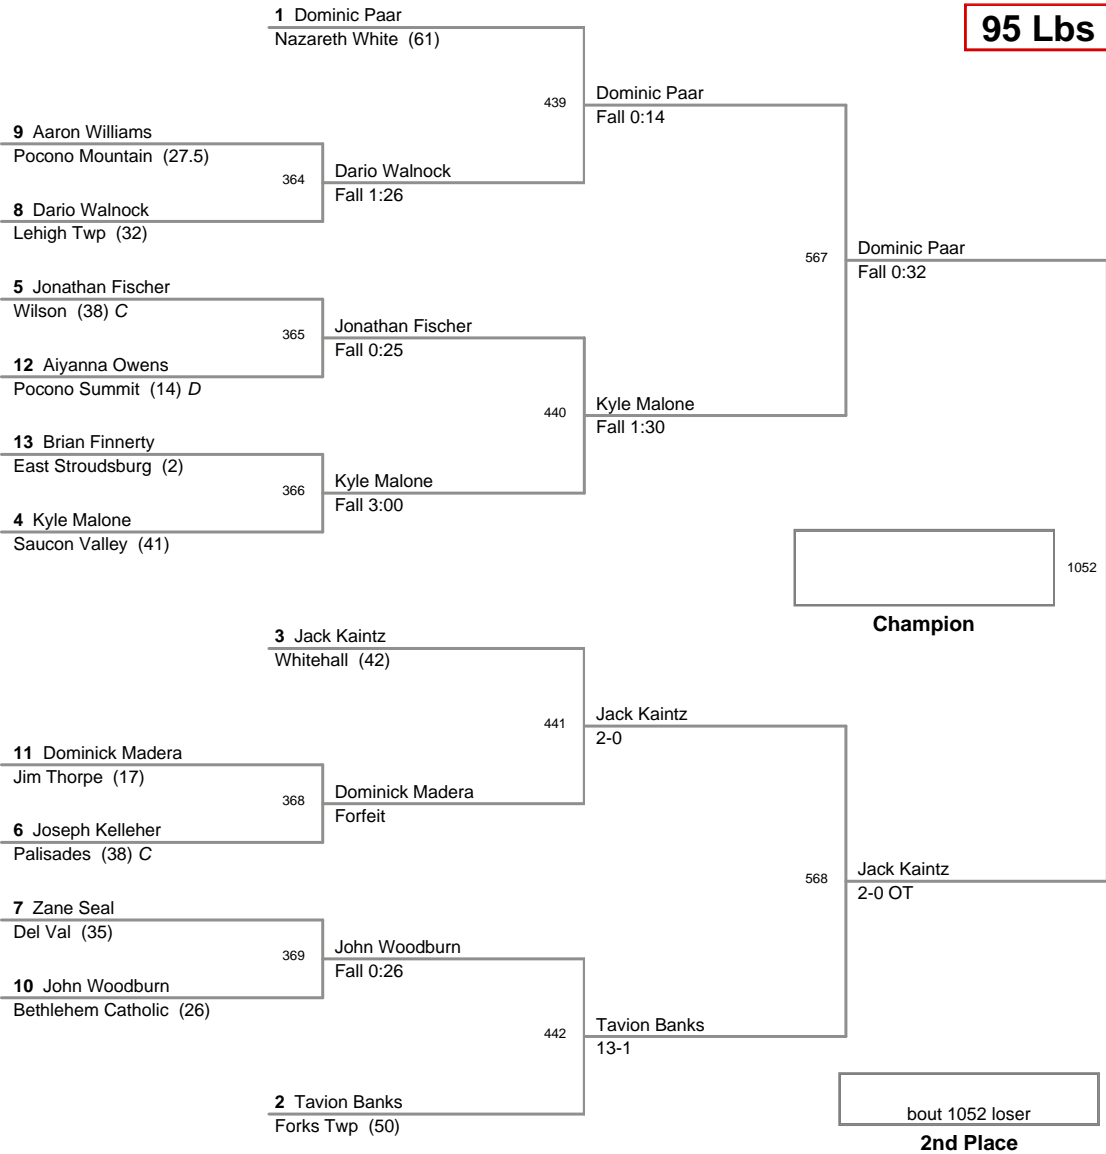

2012 VEWL Varsity  
East

**73 Lbs**

2012 VEWL Varsity  
East

**76 Lbs**

2012 VEWL Varsity  
East

**80 Lbs**

2012 VEWL Varsity  
East

**85 Lbs**

2012 VEWL Varsity  
East

**90 Lbs**

2012 VEWL Varsity  
East

**95 Lbs**

2012 VEWL Varsity  
East

**105 Lbs**

2012 VEWL Varsity  
East

**120 Lbs**