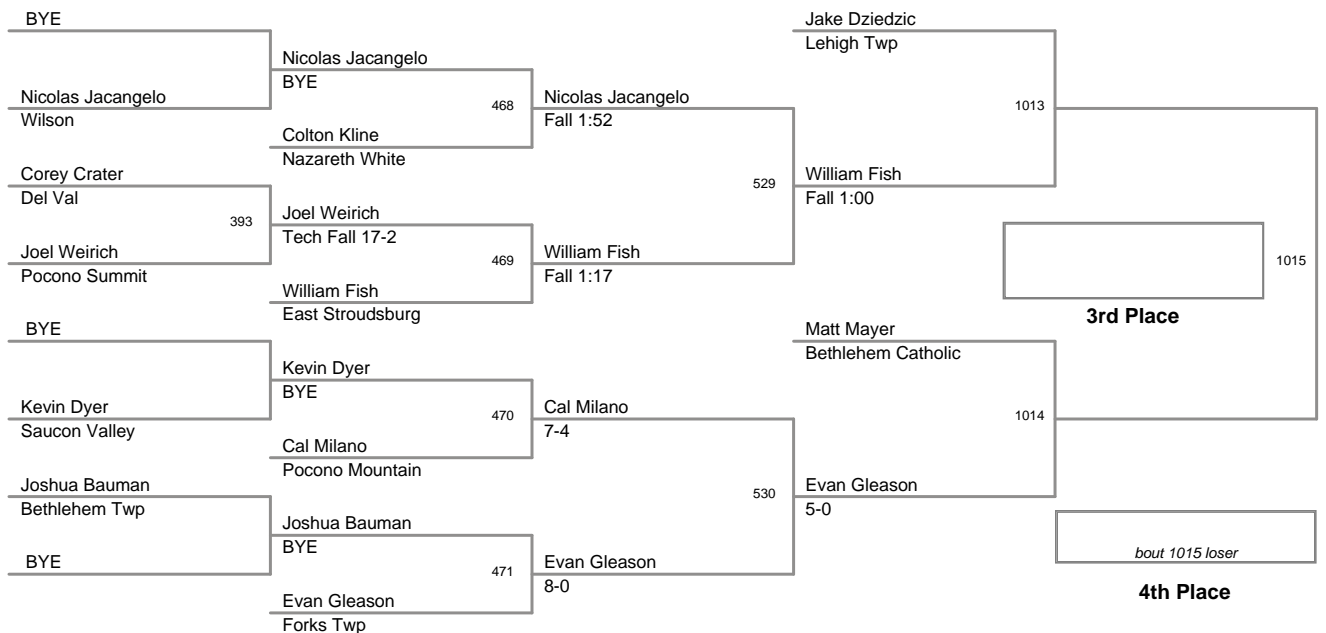

2012 VEWL Varsity  
East

**46 Lbs**

2012 VEWL Varsity  
East

**50 Lbs**

2012 VEWL Varsity  
East

**54 Lbs**

2012 VEWL Varsity  
East

**58 Lbs**

2012 VEWL Varsity  
East

**61 Lbs**

2012 VEWL Varsity  
East

**64 Lbs**

2012 VEWL Varsity  
East

**67 Lbs**

2012 VEWL Varsity  
East

**70 Lbs**