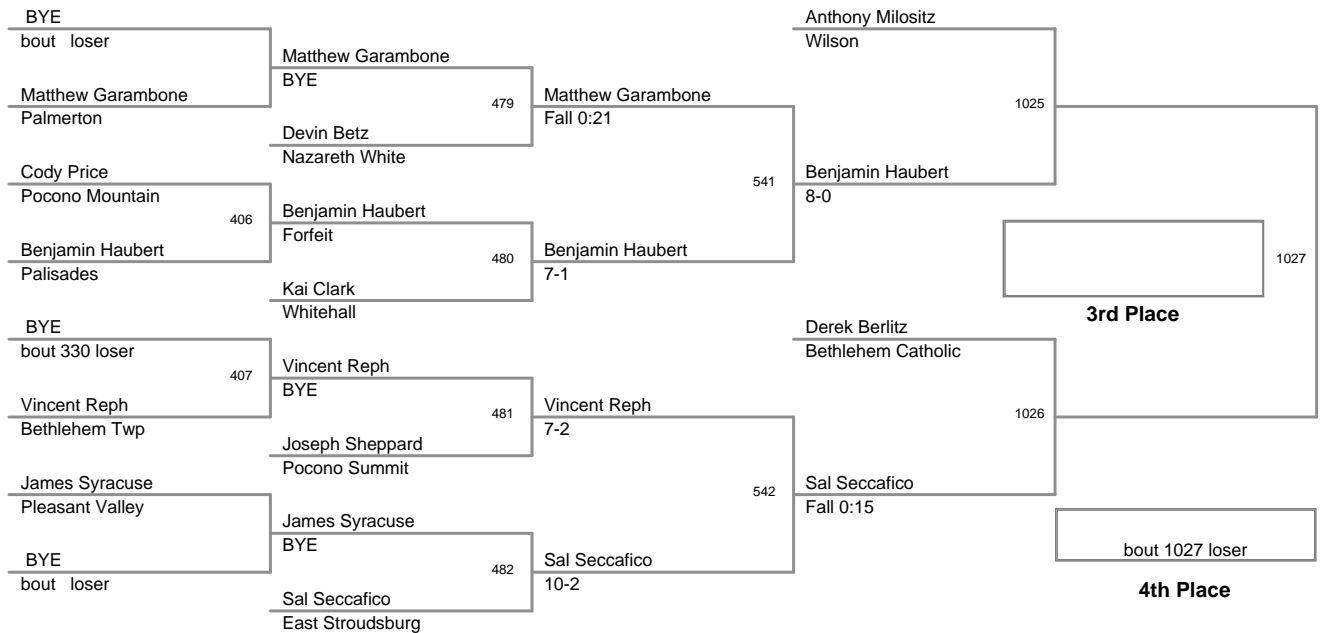

2012 VEWL Varsity  
East

**61 Lbs**

2012 VEWL Varsity  
East

**64 Lbs**

2012 VEWL Varsity  
East

**67 Lbs**

2012 VEWL Varsity  
East

**70 Lbs**

2012 VEWL Varsity  
East

**73 Lbs**

2012 VEWL Varsity  
East

**76 Lbs**

2012 VEWL Varsity  
East

**80 Lbs**

2012 VEWL Varsity  
East

**85 Lbs**