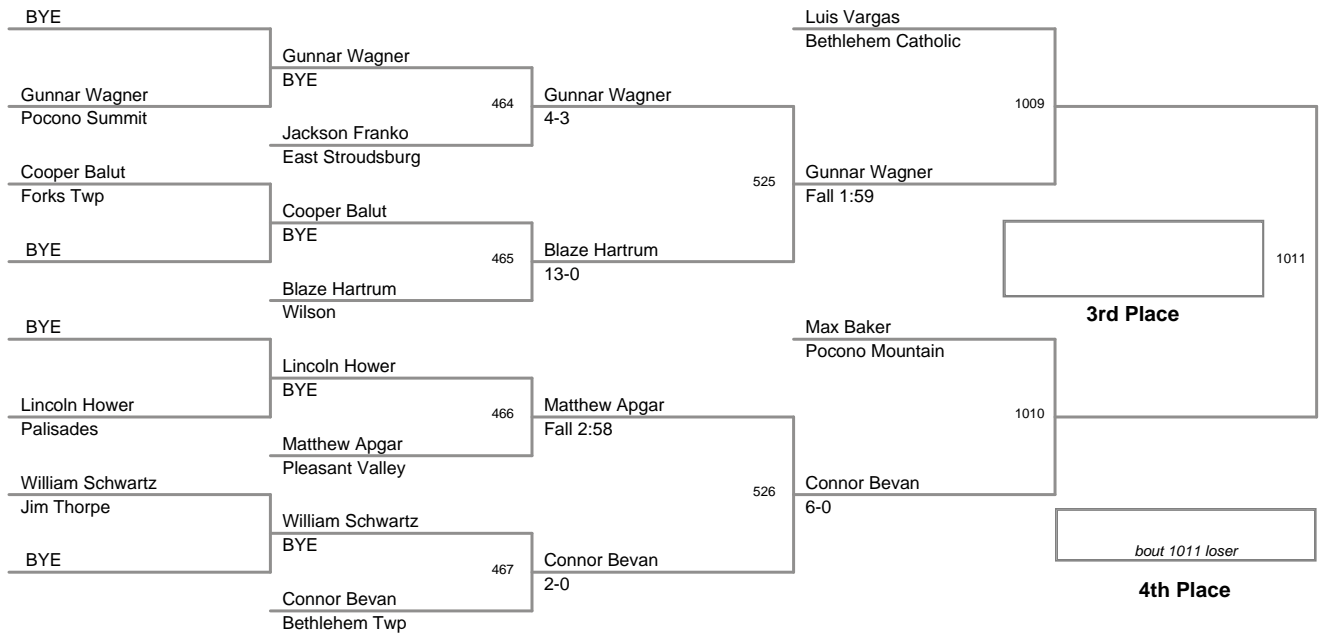

2012 VEWL Varsity  
East

**46 Lbs**

2012 VEWL Varsity  
East

**50 Lbs**

2012 VEWL Varsity  
East

**54 Lbs**

2012 VEWL Varsity  
East

**58 Lbs**

2012 VEWL Varsity  
East

**61 Lbs**

2012 VEWL Varsity  
East

**64 Lbs**

2012 VEWL Varsity  
East

**67 Lbs**

2012 VEWL Varsity  
East

**70 Lbs**