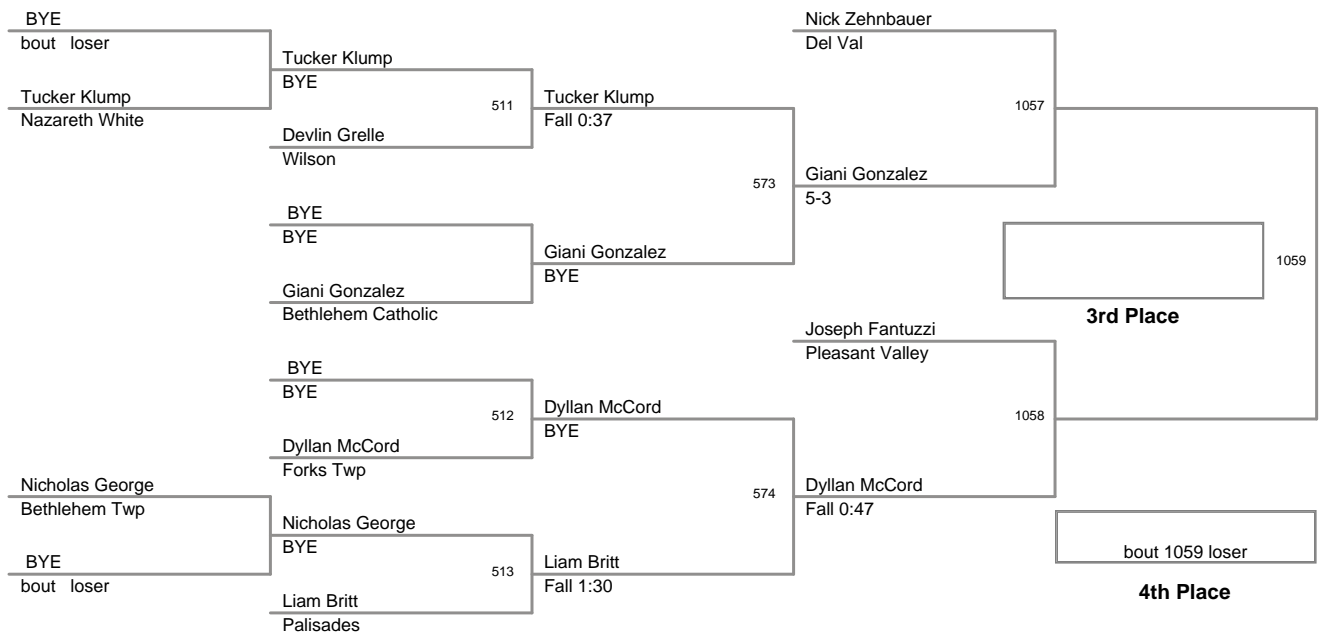

2012 VEWL Varsity  
East

**90 Lbs**

2012 VEWL Varsity  
East

**95 Lbs**

2012 VEWL Varsity  
East

**105 Lbs**

2012 VEWL Varsity  
East

**120 Lbs**

2012 VEWL Varsity  
East

**160 Lbs**