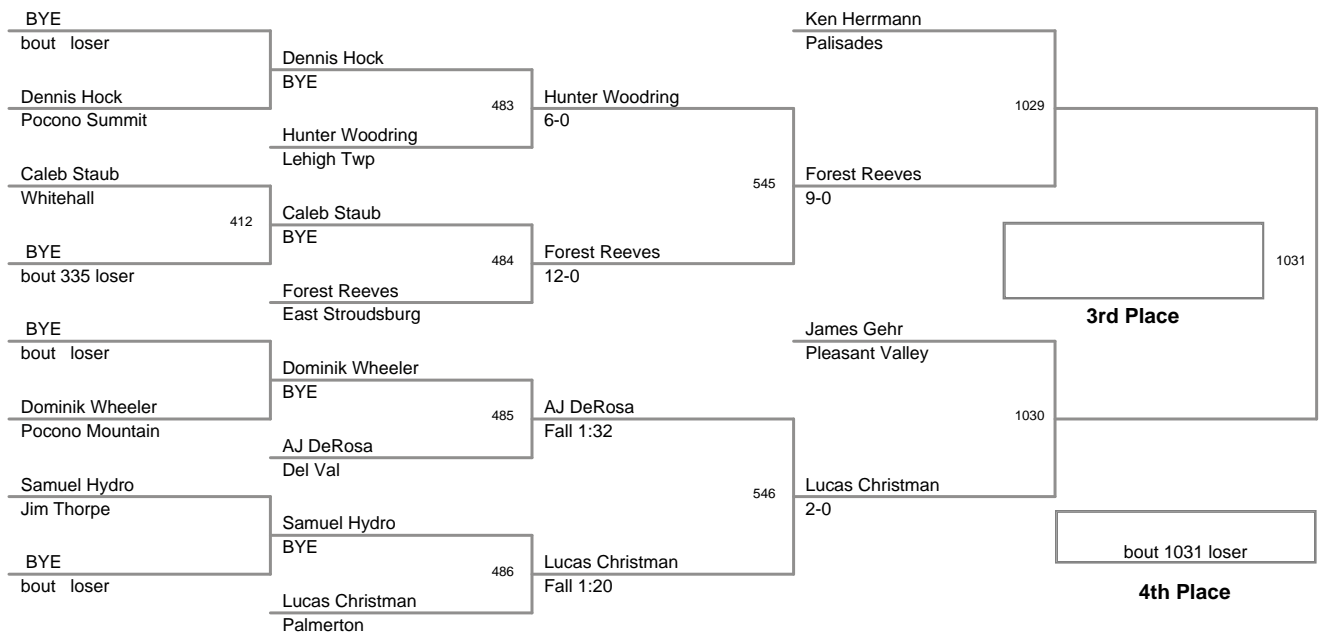

2012 VEWL Varsity  
East

**61 Lbs**

2012 VEWL Varsity  
East

**64 Lbs**

2012 VEWL Varsity  
East

**67 Lbs**

2012 VEWL Varsity  
East

**70 Lbs**

2012 VEWL Varsity  
East

**73 Lbs**

2012 VEWL Varsity  
East

**76 Lbs**

2012 VEWL Varsity  
East

**80 Lbs**

2012 VEWL Varsity  
East

**85 Lbs**