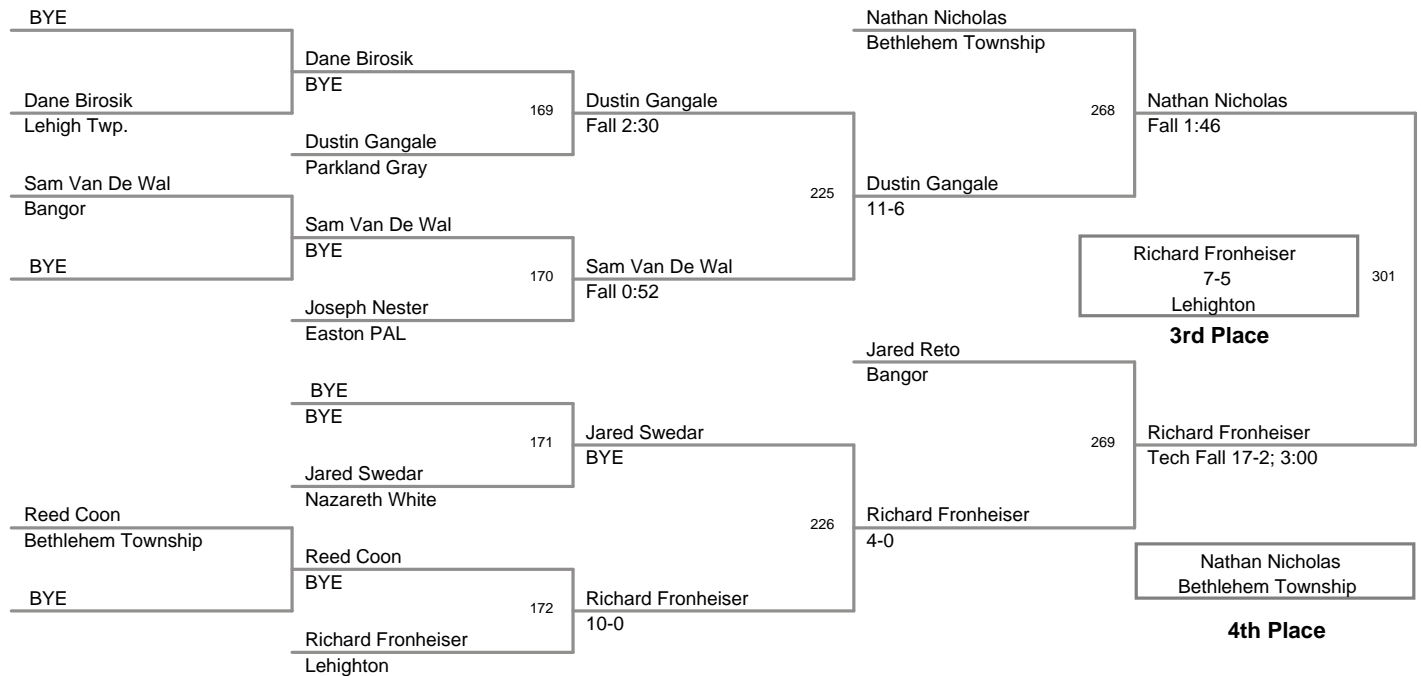

50 Lbs

2013 VEWL JV
West

58 Lbs

4th Place

64 Lbs

67 Lbs

70 Lbs

73 Lbs

**2013 VEWL JV
West**

76 Lb

2013 VEWL JV
West

80 Lbs

2013 VEWL JV
West

85 Lbs

90 Lbs

2013 VEWL JV
West