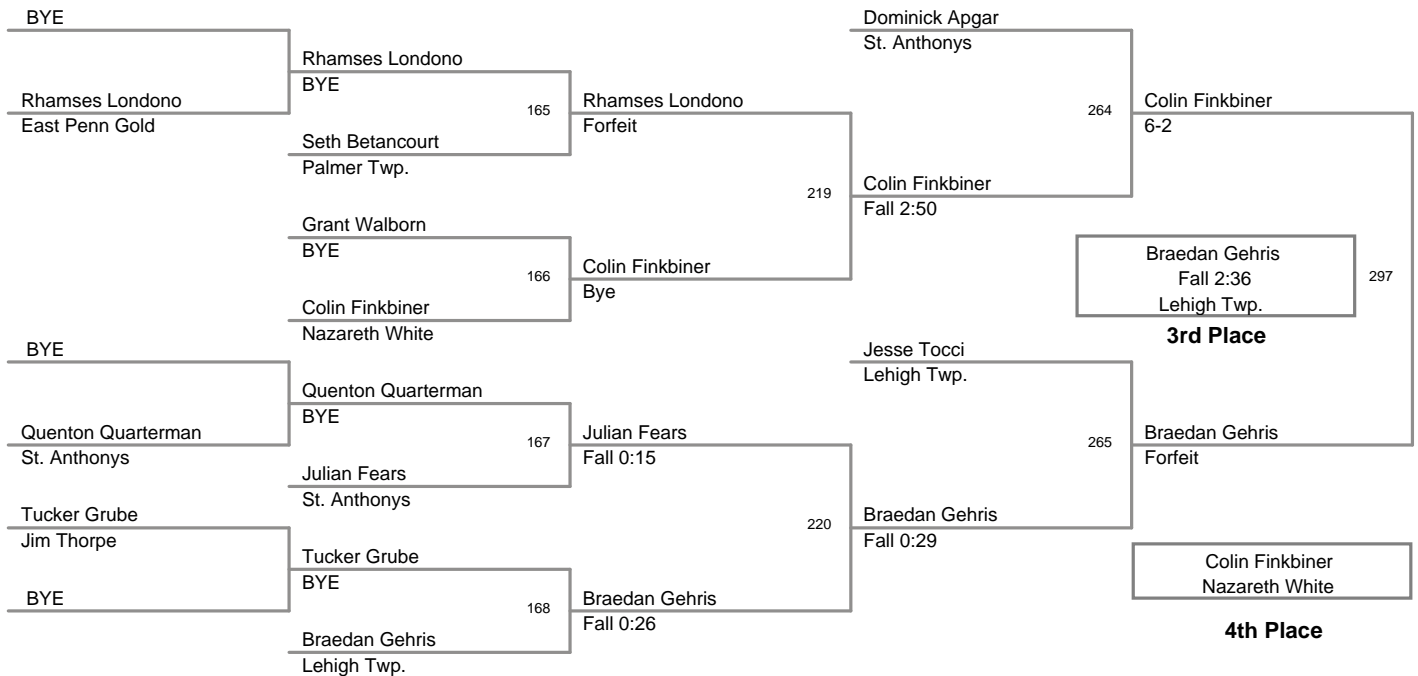

50 Lbs

2013 VEWL JV
West

58 Lbs

4th Place

64 Lbs

67 Lbs

70 Lbs

73 Lbs

**2013 VEWL JV
West**

76 Lb

2013 VEWL JV
West

80 Lbs

2013 VEWL JV
West

85 Lbs

90 Lbs

2013 VEWL JV
West