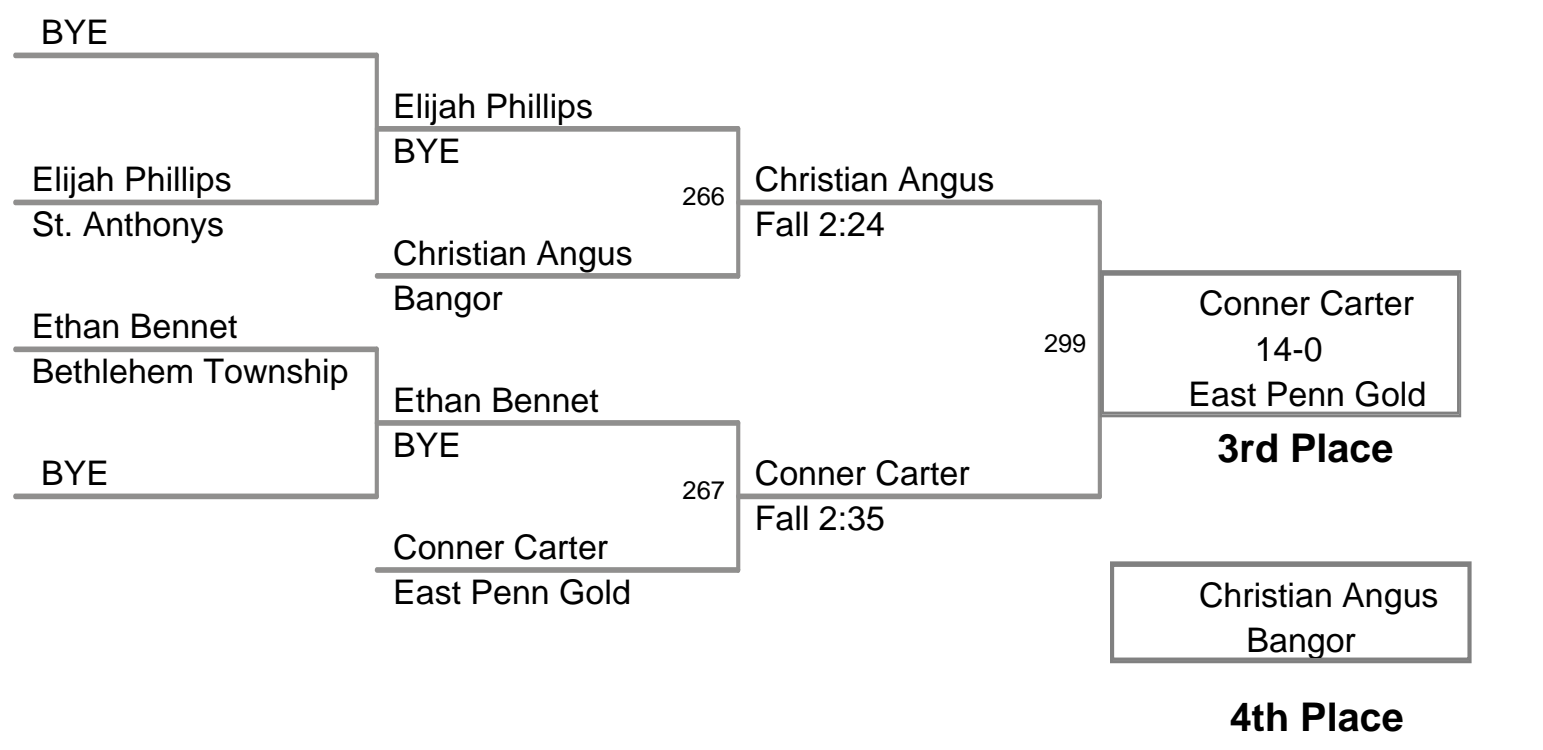

50 Lbs

2013 VEWL JV
West

58 Lbs

4th Place

64 Lbs

67 Lbs

70 Lbs

73 Lbs

**2013 VEWL JV
West**

76 Lb

2013 VEWL JV
West

80 Lbs

2013 VEWL JV
West

85 Lbs

90 Lbs

2013 VEWL JV
West