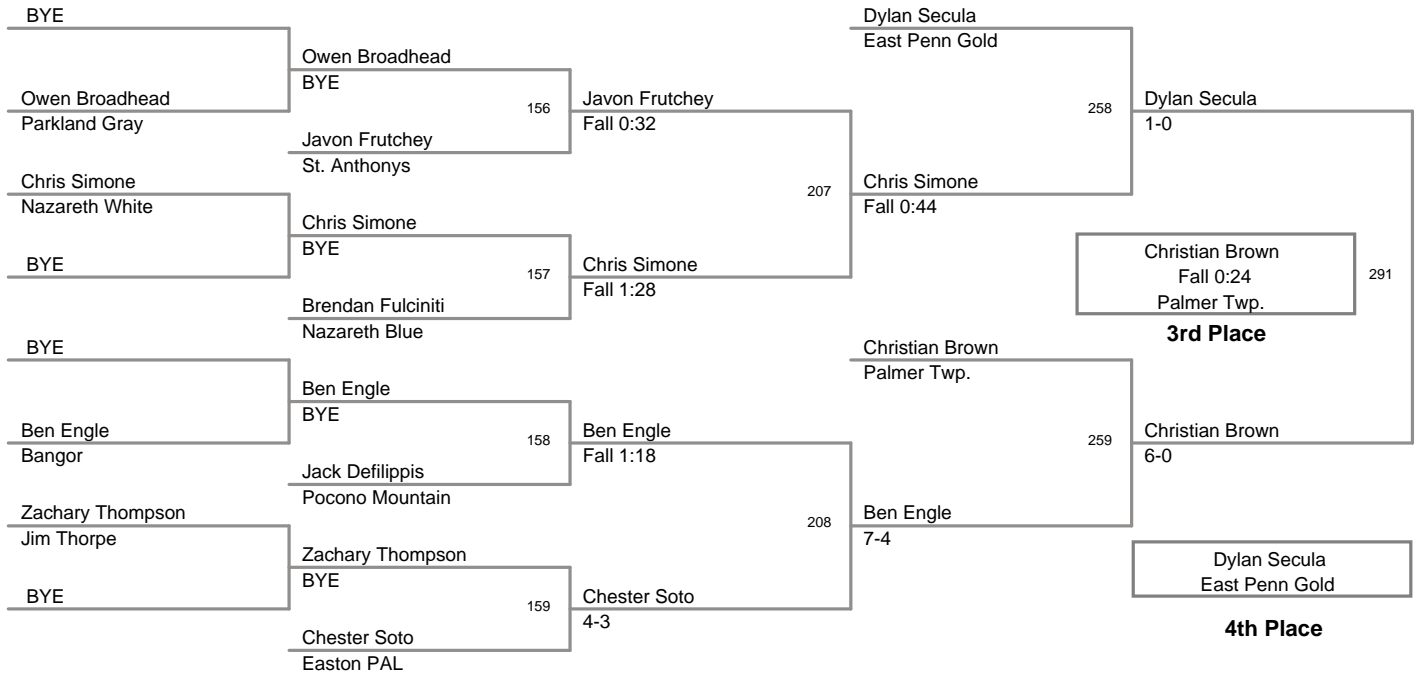

50 Lbs

2013 VEWL JV
West

58 Lbs

4th Place

64 Lbs

67 Lbs

70 Lbs

73 Lbs

**2013 VEWL JV
West**

76 Lb

2013 VEWL JV
West

80 Lbs

2013 VEWL JV
West

85 Lbs

90 Lbs

2013 VEWL JV
West