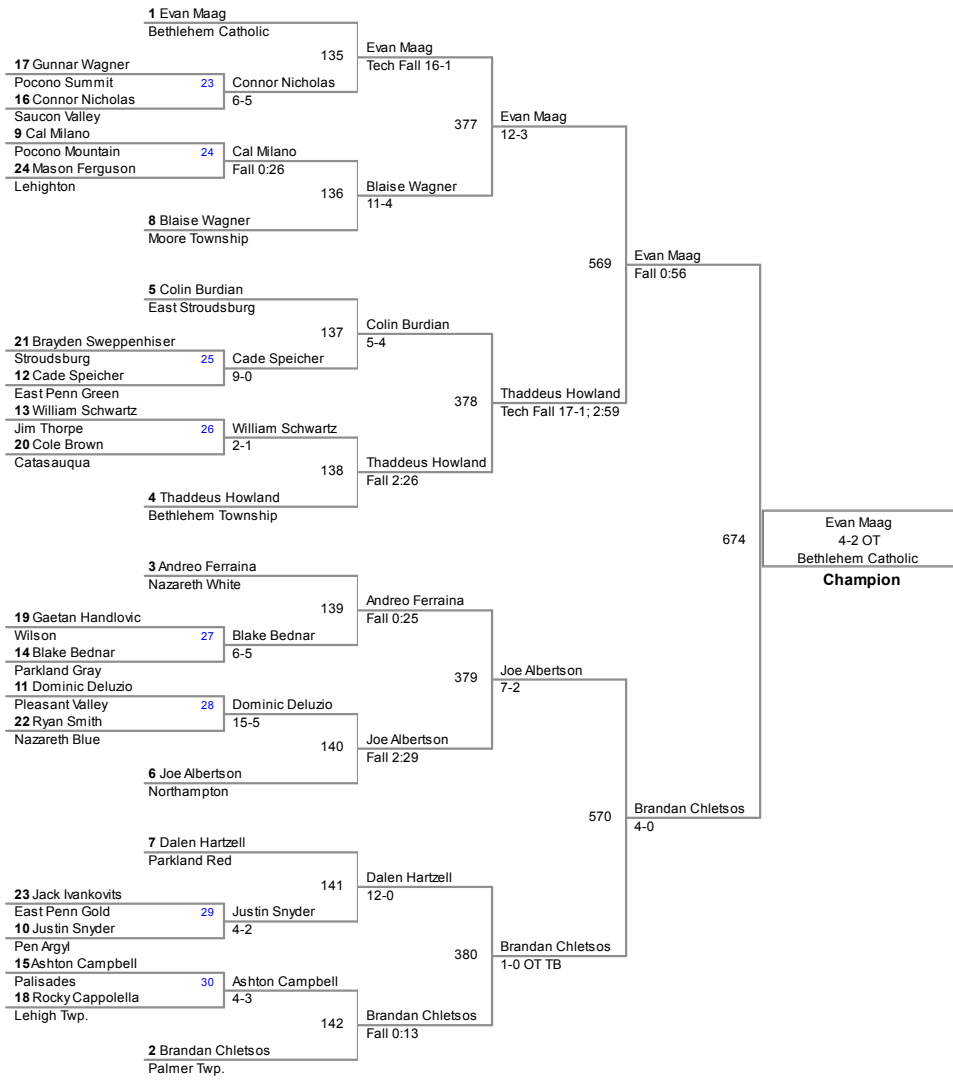

Plc	Points	Team	CH	CONS
1	222.5	Northampton	-	-
2	219.5	Bethlehem Catholic	-	-
3	190	East Stroudsburg	-	-
4	180.5	Forks Twp.	-	-
5	173	Nazareth Blue	-	-
6	152	Stroudsburg	-	-
7	147	Palisades	-	-
8	145.5	Whitehall	-	-
9	133.5	Palmer Twp.	-	-
10	129.5	St. Anthonys	-	-
11	121.5	Saucon Valley	-	-
12	115	East Penn Green	-	-
13	110.5	Wilson	-	-
14	108	Moore Township	-	-
15	99	Nazareth White	-	-
16	94	Parkland Red	-	-
17	72	Parkland Gray	-	-
18	70	Pocono Mountain	-	-
19	62	Lehigh Twp.	-	-
20	56	Catasauqua	-	-
21	54.5	Bethlehem Township	-	-
22	49.5	Lehighon	-	-
23	49	Jim Thorpe	-	-
24	36	Palmerton	-	-
25	35.5	Pleasant Valley	-	-
26	30.5	Pocono Summit	-	-
27	23.5	Pen Argyl	-	-
28	13	Bangor	-	-
28	13	Easton PAL	-	-
30	10	Central Catholic	-	-
31	9.5	East Penn Gold	-	-

MOW - Sean Pierson, Nazareth Blue - 73 lb. Champion  
Coach of the Year - Jim Derr, Northampton

**46 Lbs**

**50 Lbs**

**54 Lbs**

**58 Lbs**

**61 Lbs**

**64 Lbs**

**67 Lbs**

**70 Lbs**

**73 Lbs**

**76 Lbs**

**80 Lbs**

**85 Lbs**

**90 Lbs**

**95 Lbs**

120 Lbs

**160 Lbs**