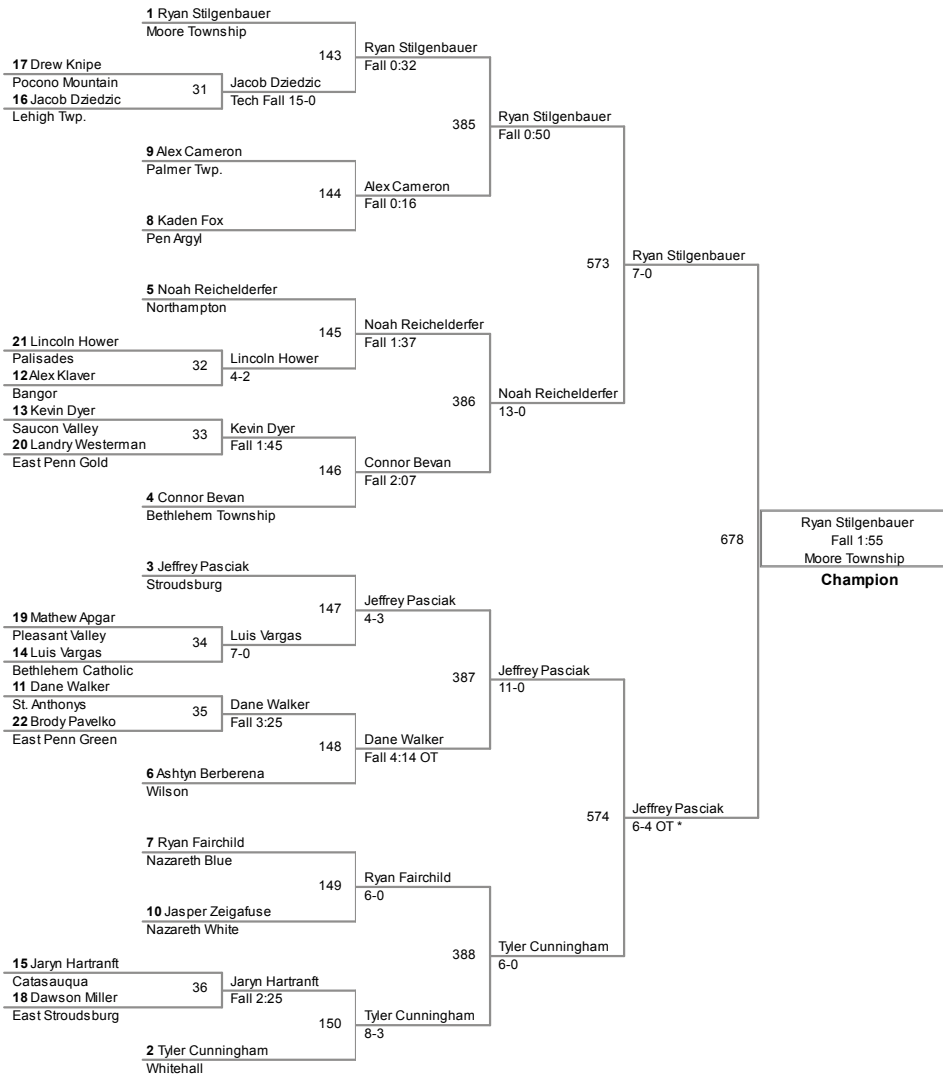

Plc	Points	Team	CH	CONS
1	222.5	Northampton	-	-
2	219.5	Bethlehem Catholic	-	-
3	190	East Stroudsburg	-	-
4	180.5	Forks Twp.	-	-
5	173	Nazareth Blue	-	-
6	152	Stroudsburg	-	-
7	147	Palisades	-	-
8	145.5	Whitehall	-	-
9	133.5	Palmer Twp.	-	-
10	129.5	St. Anthonys	-	-
11	121.5	Saucon Valley	-	-
12	115	East Penn Green	-	-
13	110.5	Wilson	-	-
14	108	Moore Township	-	-
15	99	Nazareth White	-	-
16	94	Parkland Red	-	-
17	72	Parkland Gray	-	-
18	70	Pocono Mountain	-	-
19	62	Lehigh Twp.	-	-
20	56	Catasauqua	-	-
21	54.5	Bethlehem Township	-	-
22	49.5	Lehighon	-	-
23	49	Jim Thorpe	-	-
24	36	Palmerton	-	-
25	35.5	Pleasant Valley	-	-
26	30.5	Pocono Summit	-	-
27	23.5	Pen Argyl	-	-
28	13	Bangor	-	-
28	13	Easton PAL	-	-
30	10	Central Catholic	-	-
31	9.5	East Penn Gold	-	-

MOW - Sean Pierson, Nazareth Blue - 73 lb. Champion  
Coach of the Year - Jim Derr, Northampton

**46 Lbs**

**50 Lbs**

**54 Lbs**

**58 Lbs**

**61 Lbs**

**64 Lbs**

**67 Lbs**

**70 Lbs**

**73 Lbs**

**76 Lbs**

**80 Lbs**

**85 Lbs**

**90 Lbs**

**95 Lbs**

120 Lbs

**160 Lbs**