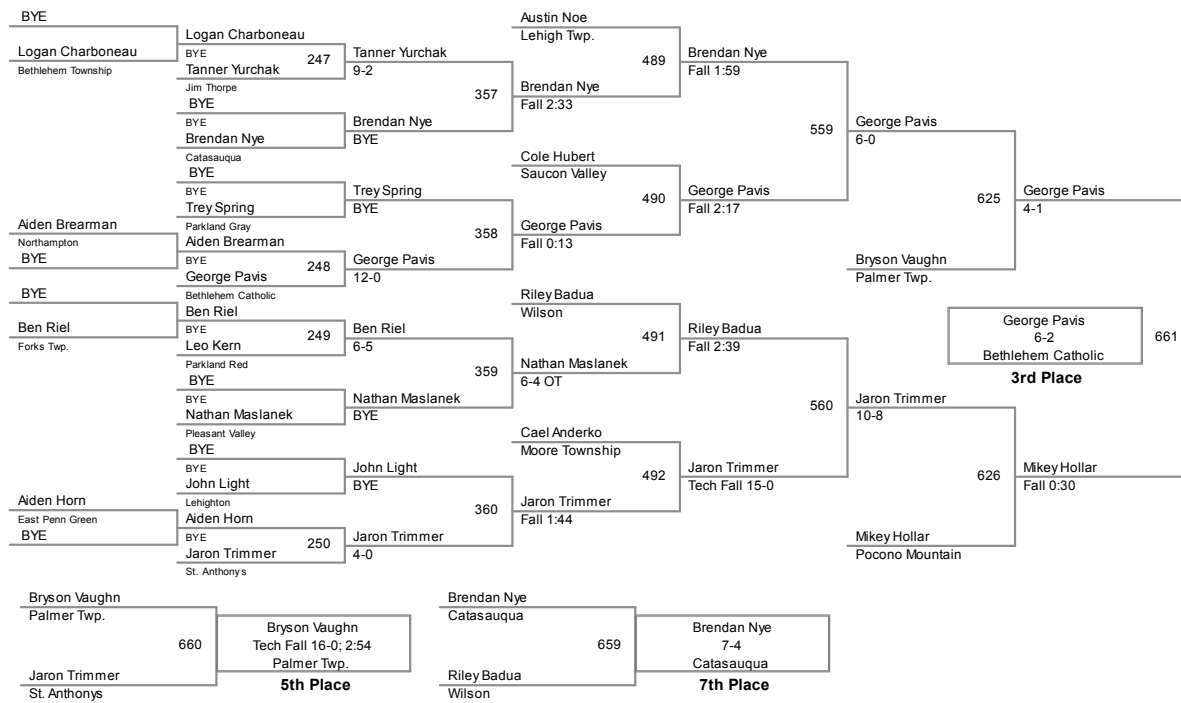

Plc	Points	Team	CH	CONS
1	222.5	Northampton	-	-
2	219.5	Bethlehem Catholic	-	-
3	190	East Stroudsburg	-	-
4	180.5	Forks Twp.	-	-
5	173	Nazareth Blue	-	-
6	152	Stroudsburg	-	-
7	147	Palisades	-	-
8	145.5	Whitehall	-	-
9	133.5	Palmer Twp.	-	-
10	129.5	St. Anthonys	-	-
11	121.5	Saucon Valley	-	-
12	115	East Penn Green	-	-
13	110.5	Wilson	-	-
14	108	Moore Township	-	-
15	99	Nazareth White	-	-
16	94	Parkland Red	-	-
17	72	Parkland Gray	-	-
18	70	Pocono Mountain	-	-
19	62	Lehigh Twp.	-	-
20	56	Catasauqua	-	-
21	54.5	Bethlehem Township	-	-
22	49.5	Lehighon	-	-
23	49	Jim Thorpe	-	-
24	36	Palmerton	-	-
25	35.5	Pleasant Valley	-	-
26	30.5	Pocono Summit	-	-
27	23.5	Pen Argyl	-	-
28	13	Bangor	-	-
28	13	Easton PAL	-	-
30	10	Central Catholic	-	-
31	9.5	East Penn Gold	-	-

MOW - Sean Pierson, Nazareth Blue - 73 lb. Champion  
Coach of the Year - Jim Derr, Northampton

**46 Lbs**

**50 Lbs**

**54 Lbs**

**58 Lbs**

**61 Lbs**

**64 Lbs**

**67 Lbs**

**70 Lbs**

**73 Lbs**

**76 Lbs**

**80 Lbs**

**85 Lbs**

**90 Lbs**

**95 Lbs**

120 Lbs

**160 Lbs**