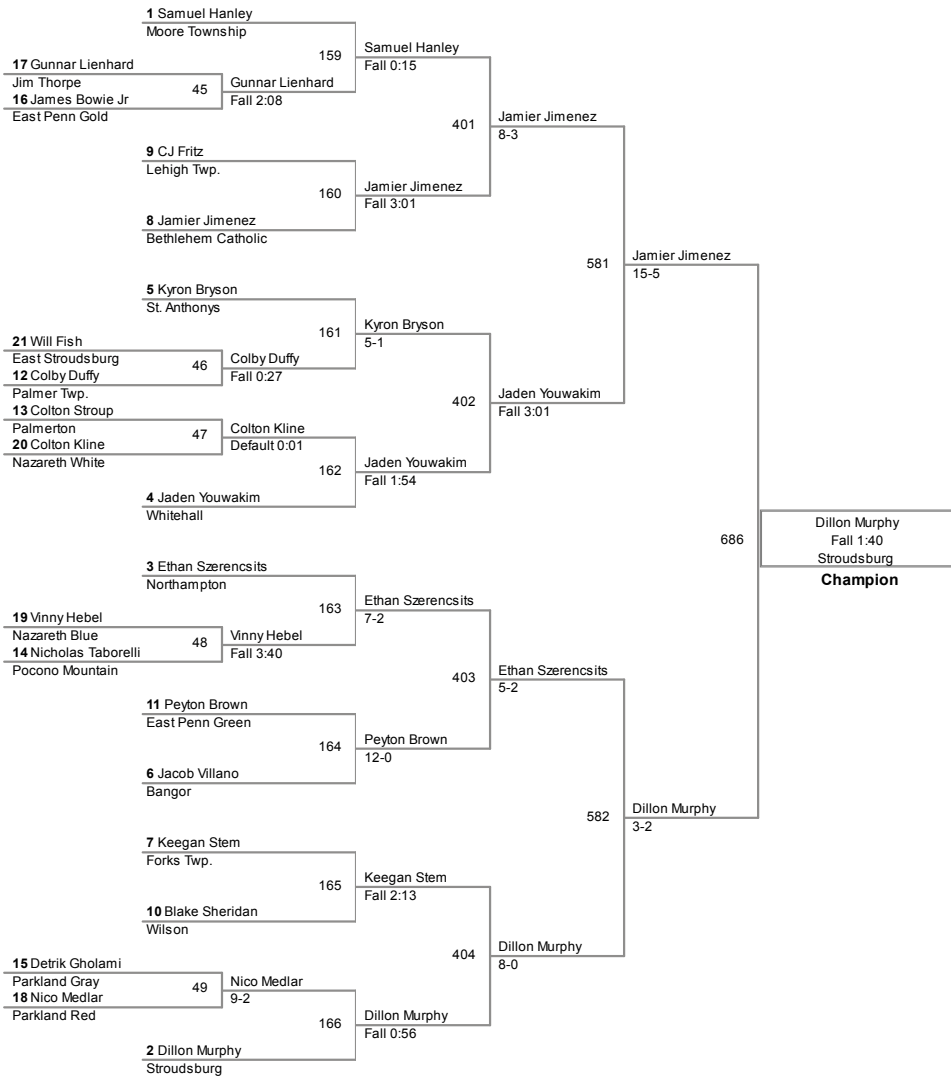

Plc	Points	Team	CH	CONS
1	222.5	Northampton	-	-
2	219.5	Bethlehem Catholic	-	-
3	190	East Stroudsburg	-	-
4	180.5	Forks Twp.	-	-
5	173	Nazareth Blue	-	-
6	152	Stroudsburg	-	-
7	147	Palisades	-	-
8	145.5	Whitehall	-	-
9	133.5	Palmer Twp.	-	-
10	129.5	St. Anthonys	-	-
11	121.5	Saucon Valley	-	-
12	115	East Penn Green	-	-
13	110.5	Wilson	-	-
14	108	Moore Township	-	-
15	99	Nazareth White	-	-
16	94	Parkland Red	-	-
17	72	Parkland Gray	-	-
18	70	Pocono Mountain	-	-
19	62	Lehigh Twp.	-	-
20	56	Catasauqua	-	-
21	54.5	Bethlehem Township	-	-
22	49.5	Lehighon	-	-
23	49	Jim Thorpe	-	-
24	36	Palmerton	-	-
25	35.5	Pleasant Valley	-	-
26	30.5	Pocono Summit	-	-
27	23.5	Pen Argyl	-	-
28	13	Bangor	-	-
28	13	Easton PAL	-	-
30	10	Central Catholic	-	-
31	9.5	East Penn Gold	-	-

MOW - Sean Pierson, Nazareth Blue - 73 lb. Champion  
Coach of the Year - Jim Derr, Northampton

**46 Lbs**

**50 Lbs**

**54 Lbs**

**58 Lbs**

**61 Lbs**

**64 Lbs**

**67 Lbs**

**70 Lbs**

**73 Lbs**

**76 Lbs**

**80 Lbs**

**85 Lbs**

**90 Lbs**

**95 Lbs**

120 Lbs

**160 Lbs**