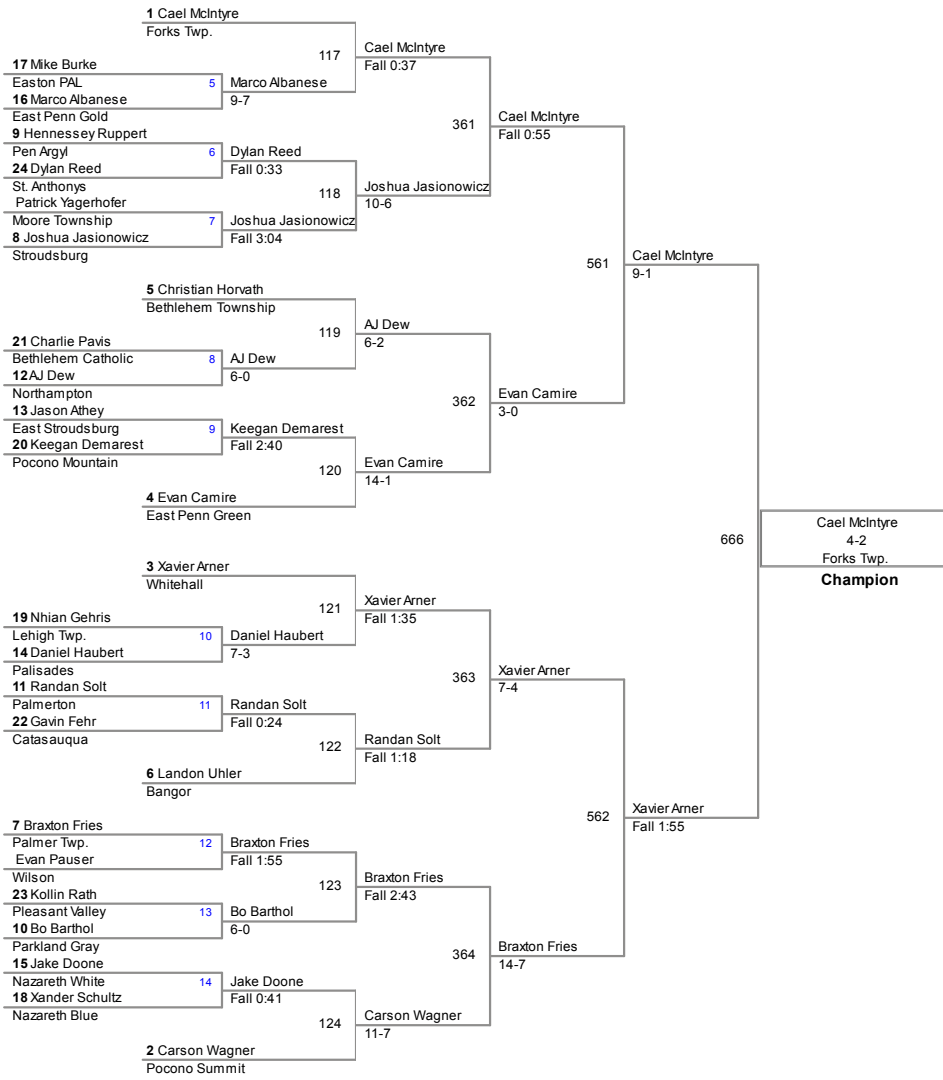

Plc	Points	Team	CH	CONS
1	222.5	Northampton	-	-
2	219.5	Bethlehem Catholic	-	-
3	190	East Stroudsburg	-	-
4	180.5	Forks Twp.	-	-
5	173	Nazareth Blue	-	-
6	152	Stroudsburg	-	-
7	147	Palisades	-	-
8	145.5	Whitehall	-	-
9	133.5	Palmer Twp.	-	-
10	129.5	St. Anthonys	-	-
11	121.5	Saucon Valley	-	-
12	115	East Penn Green	-	-
13	110.5	Wilson	-	-
14	108	Moore Township	-	-
15	99	Nazareth White	-	-
16	94	Parkland Red	-	-
17	72	Parkland Gray	-	-
18	70	Pocono Mountain	-	-
19	62	Lehigh Twp.	-	-
20	56	Catasauqua	-	-
21	54.5	Bethlehem Township	-	-
22	49.5	Lehighon	-	-
23	49	Jim Thorpe	-	-
24	36	Palmerton	-	-
25	35.5	Pleasant Valley	-	-
26	30.5	Pocono Summit	-	-
27	23.5	Pen Argyl	-	-
28	13	Bangor	-	-
28	13	Easton PAL	-	-
30	10	Central Catholic	-	-
31	9.5	East Penn Gold	-	-

MOW - Sean Pierson, Nazareth Blue - 73 lb. Champion  
Coach of the Year - Jim Derr, Northampton

**46 Lbs**

**50 Lbs**

**54 Lbs**

**58 Lbs**

**61 Lbs**

**64 Lbs**

**67 Lbs**

**160 Lbs**