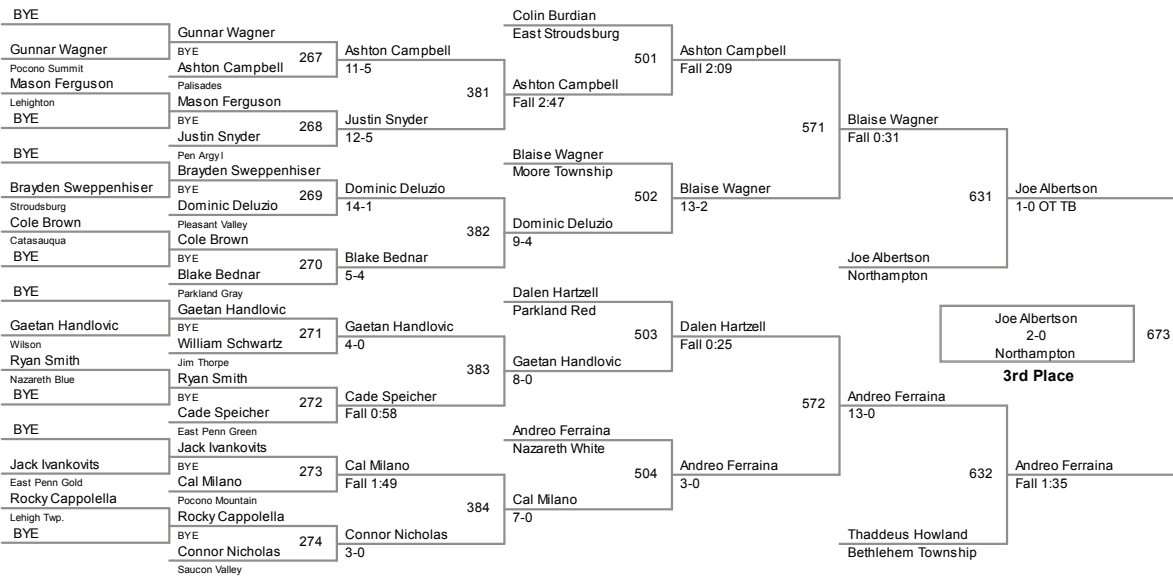

Plc	Points	Team	CH	CONS
1	222.5	Northampton	-	-
2	219.5	Bethlehem Catholic	-	-
3	190	East Stroudsburg	-	-
4	180.5	Forks Twp.	-	-
5	173	Nazareth Blue	-	-
6	152	Stroudsburg	-	-
7	147	Palisades	-	-
8	145.5	Whitehall	-	-
9	133.5	Palmer Twp.	-	-
10	129.5	St. Anthonys	-	-
11	121.5	Saucon Valley	-	-
12	115	East Penn Green	-	-
13	110.5	Wilson	-	-
14	108	Moore Township	-	-
15	99	Nazareth White	-	-
16	94	Parkland Red	-	-
17	72	Parkland Gray	-	-
18	70	Pocono Mountain	-	-
19	62	Lehigh Twp.	-	-
20	56	Catasauqua	-	-
21	54.5	Bethlehem Township	-	-
22	49.5	Lehighon	-	-
23	49	Jim Thorpe	-	-
24	36	Palmerton	-	-
25	35.5	Pleasant Valley	-	-
26	30.5	Pocono Summit	-	-
27	23.5	Pen Argyl	-	-
28	13	Bangor	-	-
28	13	Easton PAL	-	-
30	10	Central Catholic	-	-
31	9.5	East Penn Gold	-	-

MOW - Sean Pierson, Nazareth Blue - 73 lb. Champion  
Coach of the Year - Jim Derr, Northampton

**46 Lbs**

**50 Lbs**

**54 Lbs**

**58 Lbs**

**61 Lbs**

**64 Lbs**

**67 Lbs**

**70 Lbs**

**73 Lbs**

**76 Lbs**

**80 Lbs**

**85 Lbs**

**90 Lbs**

**95 Lbs**

120 Lbs

**160 Lbs**