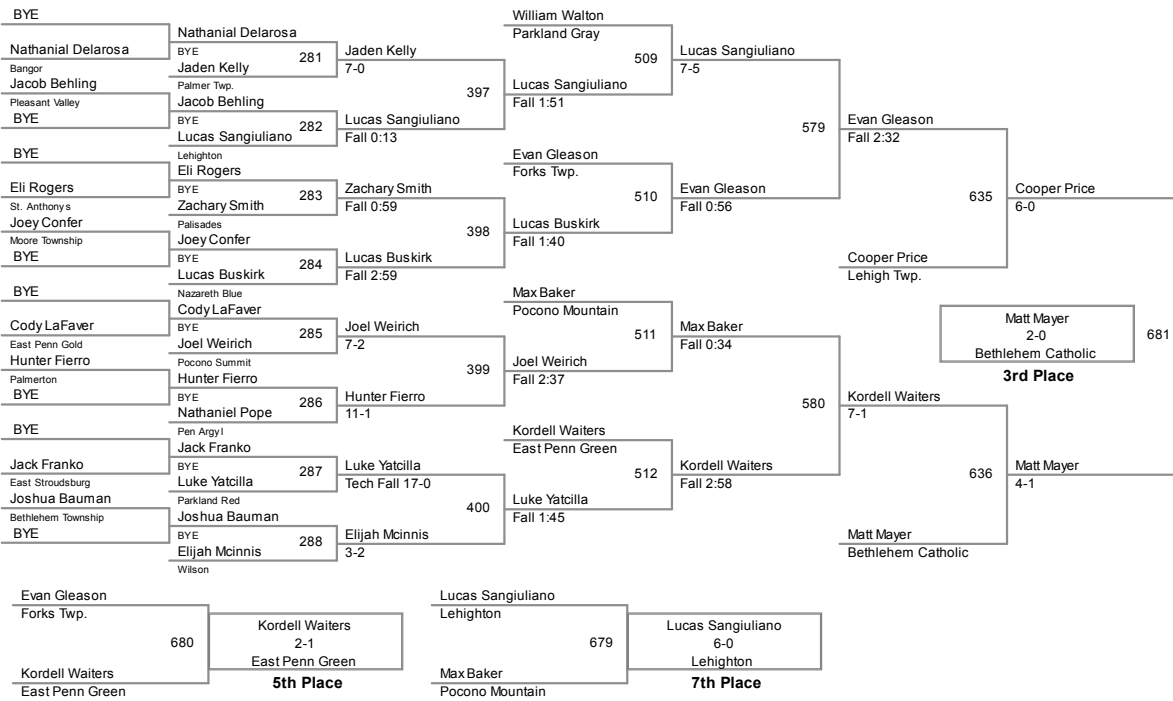

Plc	Points	Team	CH	CONS
1	222.5	Northampton	-	-
2	219.5	Bethlehem Catholic	-	-
3	190	East Stroudsburg	-	-
4	180.5	Forks Twp.	-	-
5	173	Nazareth Blue	-	-
6	152	Stroudsburg	-	-
7	147	Palisades	-	-
8	145.5	Whitehall	-	-
9	133.5	Palmer Twp.	-	-
10	129.5	St. Anthonys	-	-
11	121.5	Saucon Valley	-	-
12	115	East Penn Green	-	-
13	110.5	Wilson	-	-
14	108	Moore Township	-	-
15	99	Nazareth White	-	-
16	94	Parkland Red	-	-
17	72	Parkland Gray	-	-
18	70	Pocono Mountain	-	-
19	62	Lehigh Twp.	-	-
20	56	Catasauqua	-	-
21	54.5	Bethlehem Township	-	-
22	49.5	Lehighon	-	-
23	49	Jim Thorpe	-	-
24	36	Palmerton	-	-
25	35.5	Pleasant Valley	-	-
26	30.5	Pocono Summit	-	-
27	23.5	Pen Argyl	-	-
28	13	Bangor	-	-
28	13	Easton PAL	-	-
30	10	Central Catholic	-	-
31	9.5	East Penn Gold	-	-

MOW - Sean Pierson, Nazareth Blue - 73 lb. Champion  
Coach of the Year - Jim Derr, Northampton

**46 Lbs**

**50 Lbs**

**54 Lbs**

**58 Lbs**

**61 Lbs**

**64 Lbs**

**67 Lbs**

**70 Lbs**

**73 Lbs**

**76 Lbs**

**80 Lbs**

**85 Lbs**

**90 Lbs**

**95 Lbs**

120 Lbs