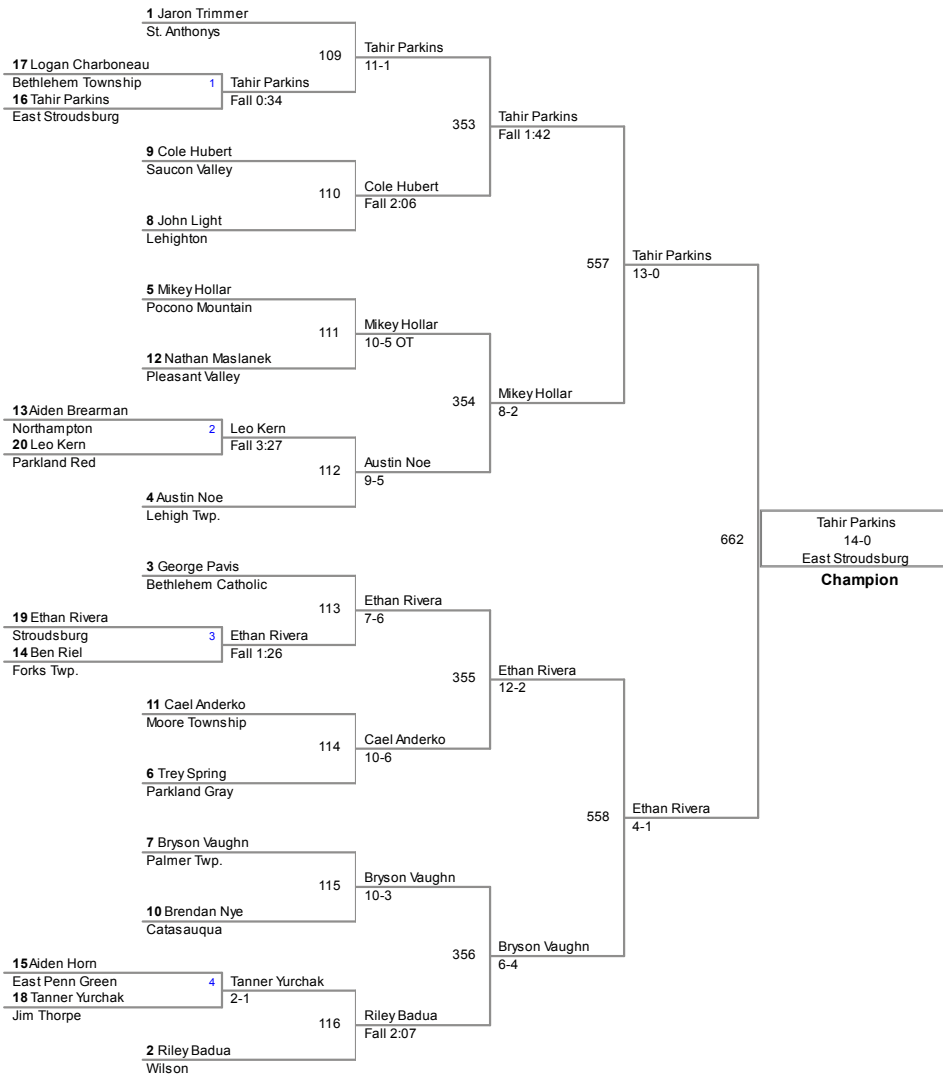

Plc	Points	Team	CH	CONS
1	222.5	Northampton	-	-
2	219.5	Bethlehem Catholic	-	-
3	190	East Stroudsburg	-	-
4	180.5	Forks Twp.	-	-
5	173	Nazareth Blue	-	-
6	152	Stroudsburg	-	-
7	147	Palisades	-	-
8	145.5	Whitehall	-	-
9	133.5	Palmer Twp.	-	-
10	129.5	St. Anthonys	-	-
11	121.5	Saucon Valley	-	-
12	115	East Penn Green	-	-
13	110.5	Wilson	-	-
14	108	Moore Township	-	-
15	99	Nazareth White	-	-
16	94	Parkland Red	-	-
17	72	Parkland Gray	-	-
18	70	Pocono Mountain	-	-
19	62	Lehigh Twp.	-	-
20	56	Catasauqua	-	-
21	54.5	Bethlehem Township	-	-
22	49.5	Lehighon	-	-
23	49	Jim Thorpe	-	-
24	36	Palmerton	-	-
25	35.5	Pleasant Valley	-	-
26	30.5	Pocono Summit	-	-
27	23.5	Pen Argyl	-	-
28	13	Bangor	-	-
28	13	Easton PAL	-	-
30	10	Central Catholic	-	-
31	9.5	East Penn Gold	-	-

MOW - Sean Pierson, Nazareth Blue - 73 lb. Champion  
Coach of the Year - Jim Derr, Northampton

**46 Lbs**

**50 Lbs**

**54 Lbs**

**58 Lbs**

**61 Lbs**

**64 Lbs**

**67 Lbs**

**160 Lbs**