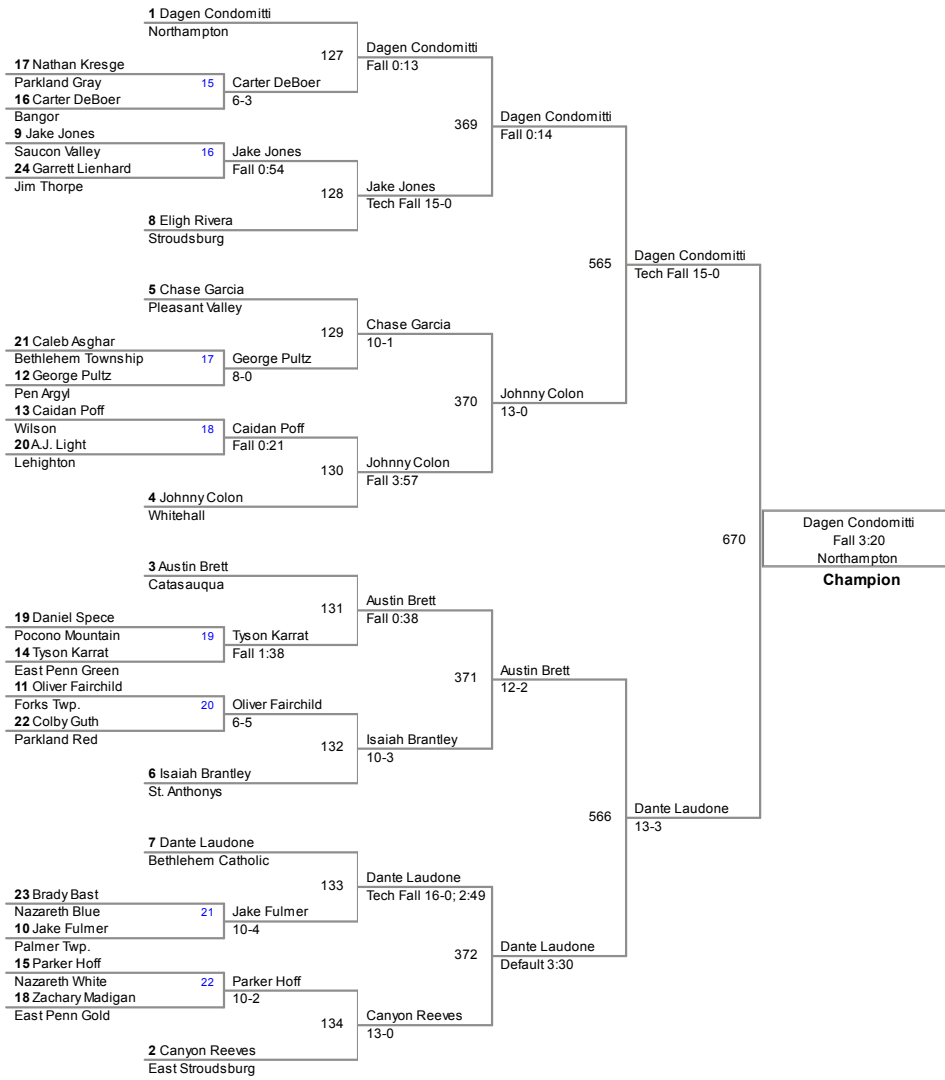

Plc	Points	Team	CH	CONS
1	222.5	Northampton	-	-
2	219.5	Bethlehem Catholic	-	-
3	190	East Stroudsburg	-	-
4	180.5	Forks Twp.	-	-
5	173	Nazareth Blue	-	-
6	152	Stroudsburg	-	-
7	147	Palisades	-	-
8	145.5	Whitehall	-	-
9	133.5	Palmer Twp.	-	-
10	129.5	St. Anthonys	-	-
11	121.5	Saucon Valley	-	-
12	115	East Penn Green	-	-
13	110.5	Wilson	-	-
14	108	Moore Township	-	-
15	99	Nazareth White	-	-
16	94	Parkland Red	-	-
17	72	Parkland Gray	-	-
18	70	Pocono Mountain	-	-
19	62	Lehigh Twp.	-	-
20	56	Catasauqua	-	-
21	54.5	Bethlehem Township	-	-
22	49.5	Lehighon	-	-
23	49	Jim Thorpe	-	-
24	36	Palmerton	-	-
25	35.5	Pleasant Valley	-	-
26	30.5	Pocono Summit	-	-
27	23.5	Pen Argyl	-	-
28	13	Bangor	-	-
28	13	Easton PAL	-	-
30	10	Central Catholic	-	-
31	9.5	East Penn Gold	-	-

MOW - Sean Pierson, Nazareth Blue - 73 lb. Champion  
Coach of the Year - Jim Derr, Northampton

**46 Lbs**

**50 Lbs**

**54 Lbs**

**58 Lbs**

**61 Lbs**

**64 Lbs**

**67 Lbs**

**70 Lbs**

**73 Lbs**

**76 Lbs**

**80 Lbs**

**85 Lbs**

**90 Lbs**

**95 Lbs**

120 Lbs

**160 Lbs**