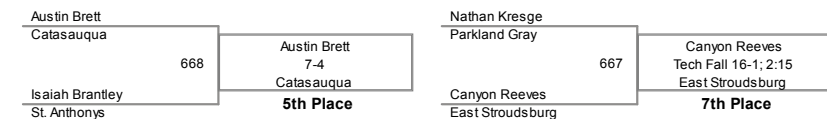

Plc	Points	Team	CH	CONS
1	222.5	Northampton	-	-
2	219.5	Bethlehem Catholic	-	-
3	190	East Stroudsburg	-	-
4	180.5	Forks Twp.	-	-
5	173	Nazareth Blue	-	-
6	152	Stroudsburg	-	-
7	147	Palisades	-	-
8	145.5	Whitehall	-	-
9	133.5	Palmer Twp.	-	-
10	129.5	St. Anthonys	-	-
11	121.5	Saucon Valley	-	-
12	115	East Penn Green	-	-
13	110.5	Wilson	-	-
14	108	Moore Township	-	-
15	99	Nazareth White	-	-
16	94	Parkland Red	-	-
17	72	Parkland Gray	-	-
18	70	Pocono Mountain	-	-
19	62	Lehigh Twp.	-	-
20	56	Catasauqua	-	-
21	54.5	Bethlehem Township	-	-
22	49.5	Lehighon	-	-
23	49	Jim Thorpe	-	-
24	36	Palmerton	-	-
25	35.5	Pleasant Valley	-	-
26	30.5	Pocono Summit	-	-
27	23.5	Pen Argyl	-	-
28	13	Bangor	-	-
28	13	Easton PAL	-	-
30	10	Central Catholic	-	-
31	9.5	East Penn Gold	-	-

MOW - Sean Pierson, Nazareth Blue - 73 lb. Champion  
Coach of the Year - Jim Derr, Northampton

**46 Lbs**

**50 Lbs**

**54 Lbs**

**58 Lbs**

**61 Lbs**

**64 Lbs**

**67 Lbs**