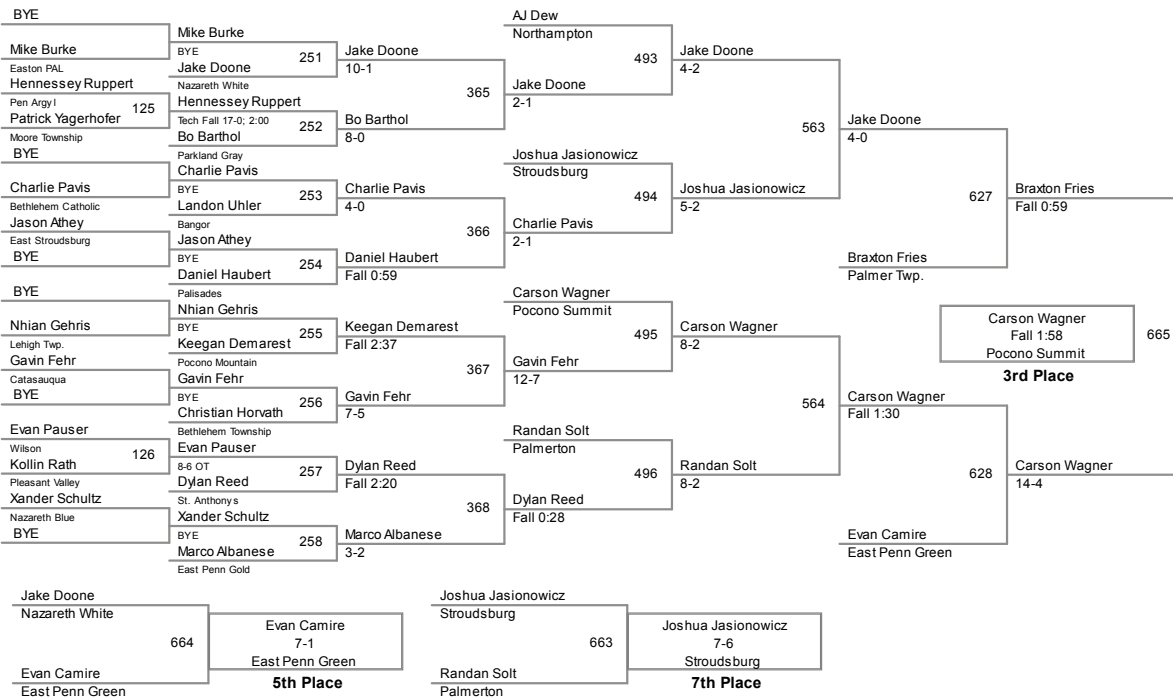

Plc	Points	Team	CH	CONS
1	222.5	Northampton	-	-
2	219.5	Bethlehem Catholic	-	-
3	190	East Stroudsburg	-	-
4	180.5	Forks Twp.	-	-
5	173	Nazareth Blue	-	-
6	152	Stroudsburg	-	-
7	147	Palisades	-	-
8	145.5	Whitehall	-	-
9	133.5	Palmer Twp.	-	-
10	129.5	St. Anthonys	-	-
11	121.5	Saucon Valley	-	-
12	115	East Penn Green	-	-
13	110.5	Wilson	-	-
14	108	Moore Township	-	-
15	99	Nazareth White	-	-
16	94	Parkland Red	-	-
17	72	Parkland Gray	-	-
18	70	Pocono Mountain	-	-
19	62	Lehigh Twp.	-	-
20	56	Catasauqua	-	-
21	54.5	Bethlehem Township	-	-
22	49.5	Lehighon	-	-
23	49	Jim Thorpe	-	-
24	36	Palmerton	-	-
25	35.5	Pleasant Valley	-	-
26	30.5	Pocono Summit	-	-
27	23.5	Pen Argyl	-	-
28	13	Bangor	-	-
28	13	Easton PAL	-	-
30	10	Central Catholic	-	-
31	9.5	East Penn Gold	-	-

MOW - Sean Pierson, Nazareth Blue - 73 lb. Champion  
Coach of the Year - Jim Derr, Northampton

**46 Lbs**

**50 Lbs**

**54 Lbs**

**58 Lbs**

**61 Lbs**

**64 Lbs**

**67 Lbs**

**70 Lbs**

**73 Lbs**

**76 Lbs**

**80 Lbs**

**85 Lbs**

**90 Lbs**

**95 Lbs**

120 Lbs

**160 Lbs**