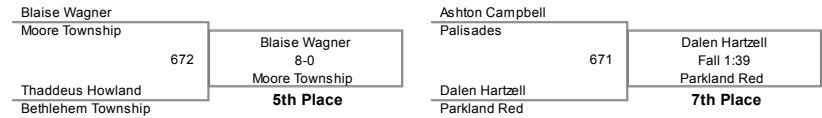

MOW - Sean Pierson, Nazareth Blue - 73 lb. Champion  
Coach of the Year - Jim Derr, Northampton

**46 Lbs**

**50 Lbs**

**54 Lbs**

**58 Lbs**

**61 Lbs**

**64 Lbs**

**67 Lbs**