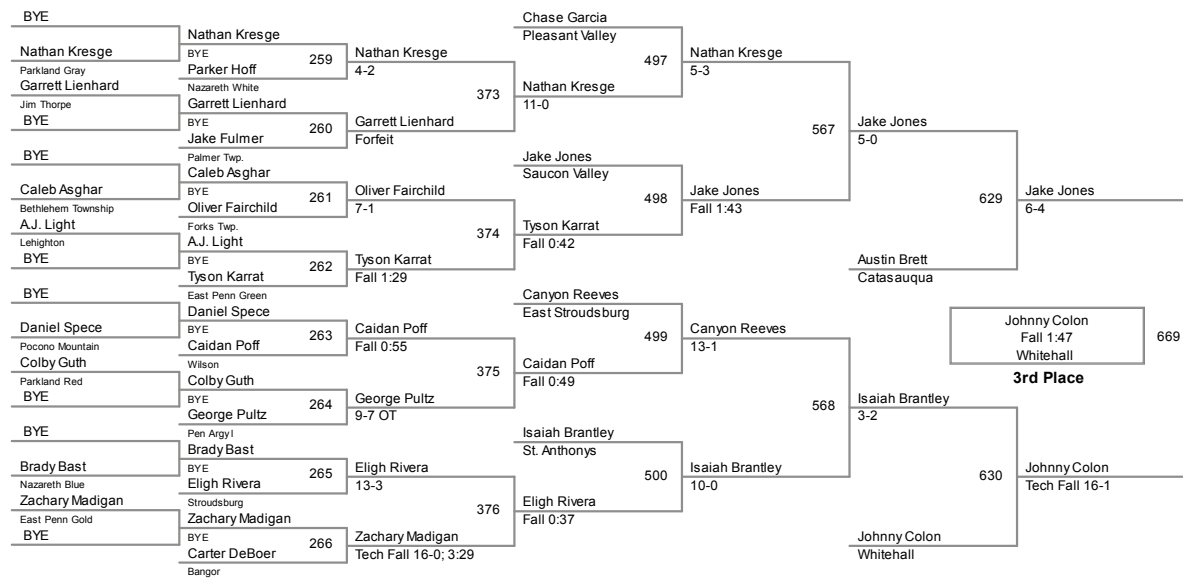

Plc	Points	Team	CH	CONS
1	222.5	Northampton	-	-
2	219.5	Bethlehem Catholic	-	-
3	190	East Stroudsburg	-	-
4	180.5	Forks Twp.	-	-
5	173	Nazareth Blue	-	-
6	152	Stroudsburg	-	-
7	147	Palisades	-	-
8	145.5	Whitehall	-	-
9	133.5	Palmer Twp.	-	-
10	129.5	St. Anthonys	-	-
11	121.5	Saucon Valley	-	-
12	115	East Penn Green	-	-
13	110.5	Wilson	-	-
14	108	Moore Township	-	-
15	99	Nazareth White	-	-
16	94	Parkland Red	-	-
17	72	Parkland Gray	-	-
18	70	Pocono Mountain	-	-
19	62	Lehigh Twp.	-	-
20	56	Catasauqua	-	-
21	54.5	Bethlehem Township	-	-
22	49.5	Lehighon	-	-
23	49	Jim Thorpe	-	-
24	36	Palmerton	-	-
25	35.5	Pleasant Valley	-	-
26	30.5	Pocono Summit	-	-
27	23.5	Pen Argyl	-	-
28	13	Bangor	-	-
28	13	Easton PAL	-	-
30	10	Central Catholic	-	-
31	9.5	East Penn Gold	-	-

MOW - Sean Pierson, Nazareth Blue - 73 lb. Champion  
Coach of the Year - Jim Derr, Northampton

**46 Lbs**

**50 Lbs**

**54 Lbs**

**58 Lbs**

**61 Lbs**

**64 Lbs**

**67 Lbs**

**70 Lbs**

**73 Lbs**

**76 Lbs**

**80 Lbs**

**85 Lbs**

**90 Lbs**

**95 Lbs**

120 Lbs

**160 Lbs**