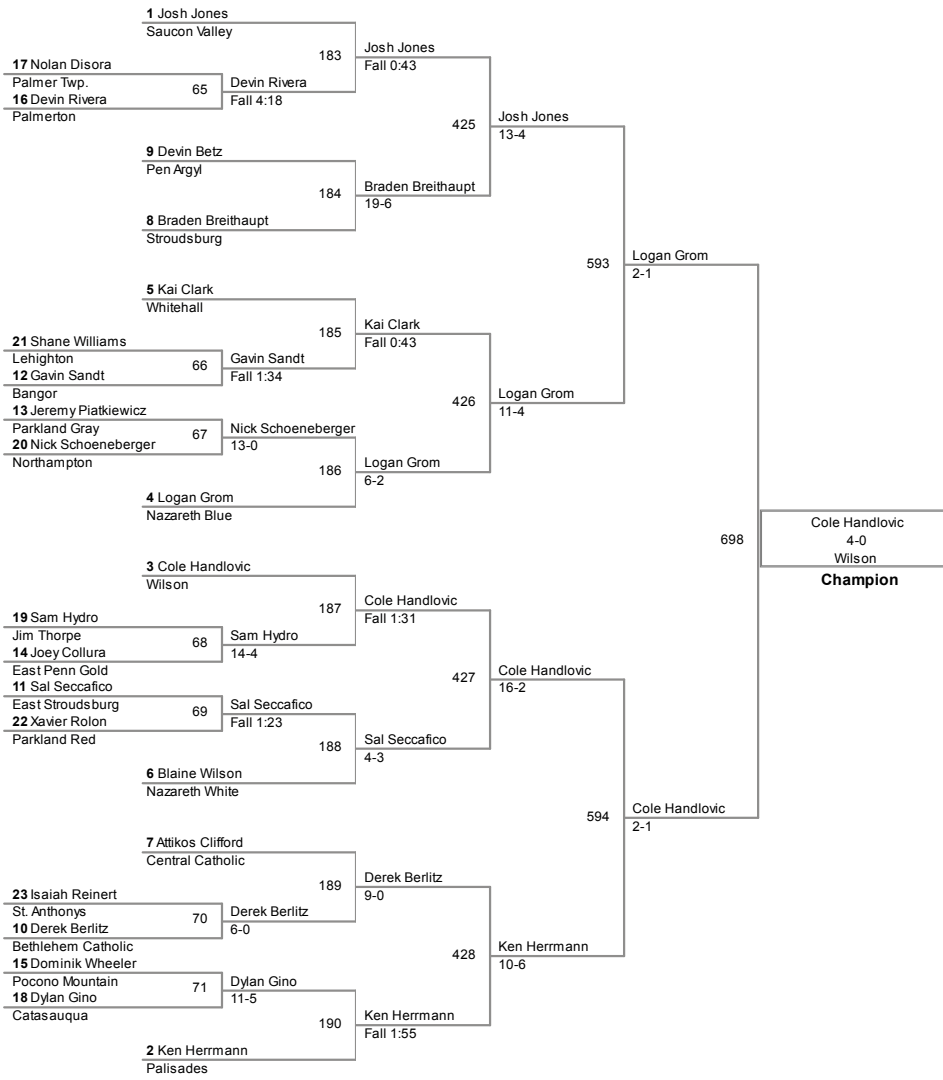

Plc	Points	Team	CH	CONS
1	222.5	Northampton	-	-
2	219.5	Bethlehem Catholic	-	-
3	190	East Stroudsburg	-	-
4	180.5	Forks Twp.	-	-
5	173	Nazareth Blue	-	-
6	152	Stroudsburg	-	-
7	147	Palisades	-	-
8	145.5	Whitehall	-	-
9	133.5	Palmer Twp.	-	-
10	129.5	St. Anthonys	-	-
11	121.5	Saucon Valley	-	-
12	115	East Penn Green	-	-
13	110.5	Wilson	-	-
14	108	Moore Township	-	-
15	99	Nazareth White	-	-
16	94	Parkland Red	-	-
17	72	Parkland Gray	-	-
18	70	Pocono Mountain	-	-
19	62	Lehigh Twp.	-	-
20	56	Catasauqua	-	-
21	54.5	Bethlehem Township	-	-
22	49.5	Lehighon	-	-
23	49	Jim Thorpe	-	-
24	36	Palmerton	-	-
25	35.5	Pleasant Valley	-	-
26	30.5	Pocono Summit	-	-
27	23.5	Pen Argyl	-	-
28	13	Bangor	-	-
28	13	Easton PAL	-	-
30	10	Central Catholic	-	-
31	9.5	East Penn Gold	-	-

MOW - Sean Pierson, Nazareth Blue - 73 lb. Champion  
Coach of the Year - Jim Derr, Northampton

**46 Lbs**

**50 Lbs**

**54 Lbs**

**58 Lbs**

**61 Lbs**

**64 Lbs**

**67 Lbs**

**70 Lbs**

**73 Lbs**

**76 Lbs**

**80 Lbs**

**85 Lbs**

**90 Lbs**

**95 Lbs**

120 Lbs