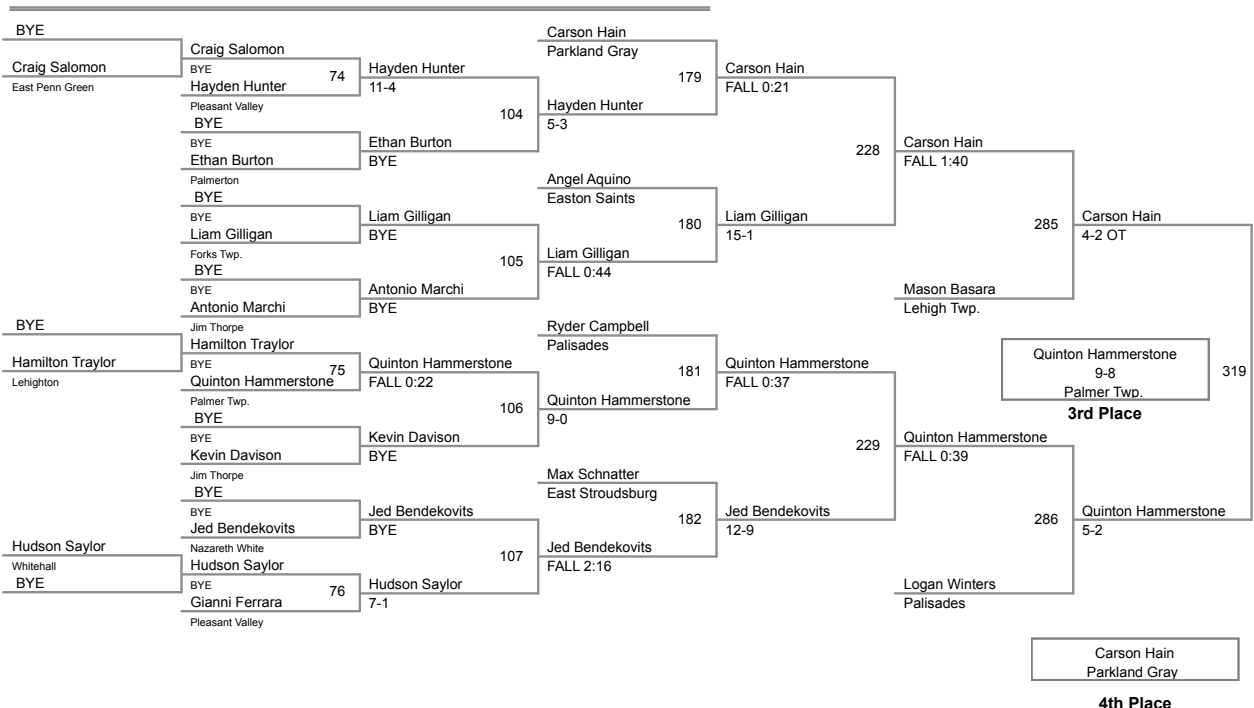

2015 VEWL JV
East

95 Lbs

2015 VEWL JV
East

105 Lbs

160 Lbs

46 Lbs

2015 VEWL JV
West

50 Lbs

54 Lbs

58 Lbs

61 Lbs

64 Lbs

67 Lbs

70 Lbs

**2015 VEWL JV
West**

73 Lbs