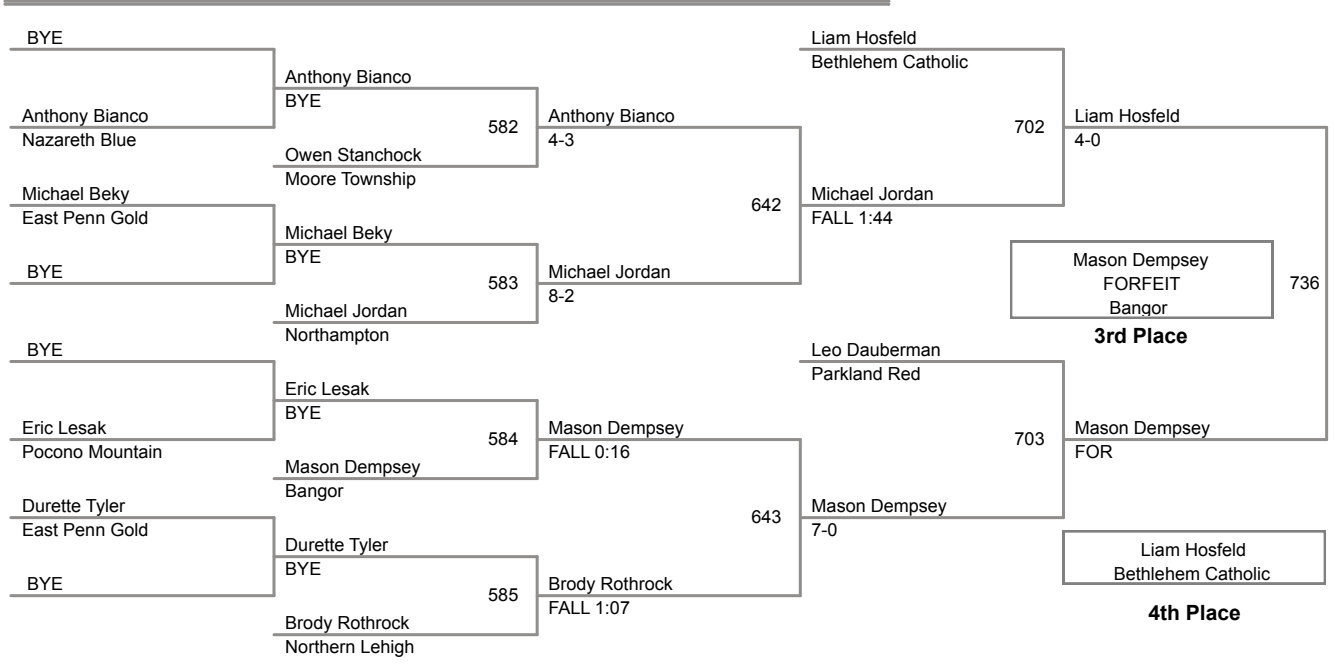

46 Lbs

50 Lbs

54 Lbs

58 Lbs

61 Lbs

2015 VEWL JV
East

64 Lbs

67 Lbs

70 Lbs

2015 VEWL JV
East

73 Lbs

76 Lbs

80 Lbs

85 Lbs

2015 VEWL JV
East

90 Lbs

2015 VEWL JV
East

95 Lbs

2015 VEWL JV
East

105 Lbs

160 Lbs

46 Lbs

2015 VEWL JV
West

50 Lbs

54 Lbs

58 Lbs

61 Lbs

64 Lbs

67 Lbs

70 Lbs

**2015 VEWL JV
West**

73 Lbs