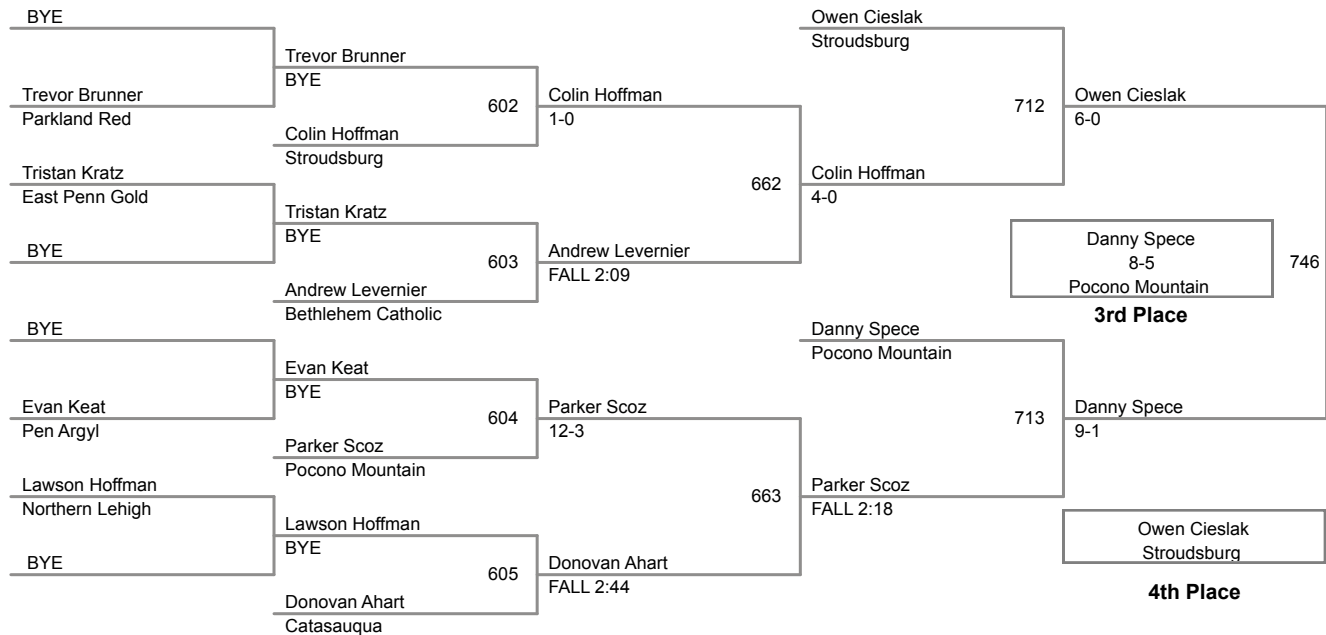

46 Lbs

50 Lbs

54 Lbs

58 Lbs

61 Lbs

2015 VEWL JV
East

64 Lbs

67 Lbs

70 Lbs

2015 VEWL JV
East

73 Lbs

76 Lbs

80 Lbs

85 Lbs

2015 VEWL JV
East

90 Lbs

2015 VEWL JV
East

95 Lbs

2015 VEWL JV
East

105 Lbs

160 Lbs

46 Lbs

2015 VEWL JV
West

50 Lbs

54 Lbs

58 Lbs

61 Lbs

64 Lbs

67 Lbs

70 Lbs

**2015 VEWL JV
West**

73 Lbs