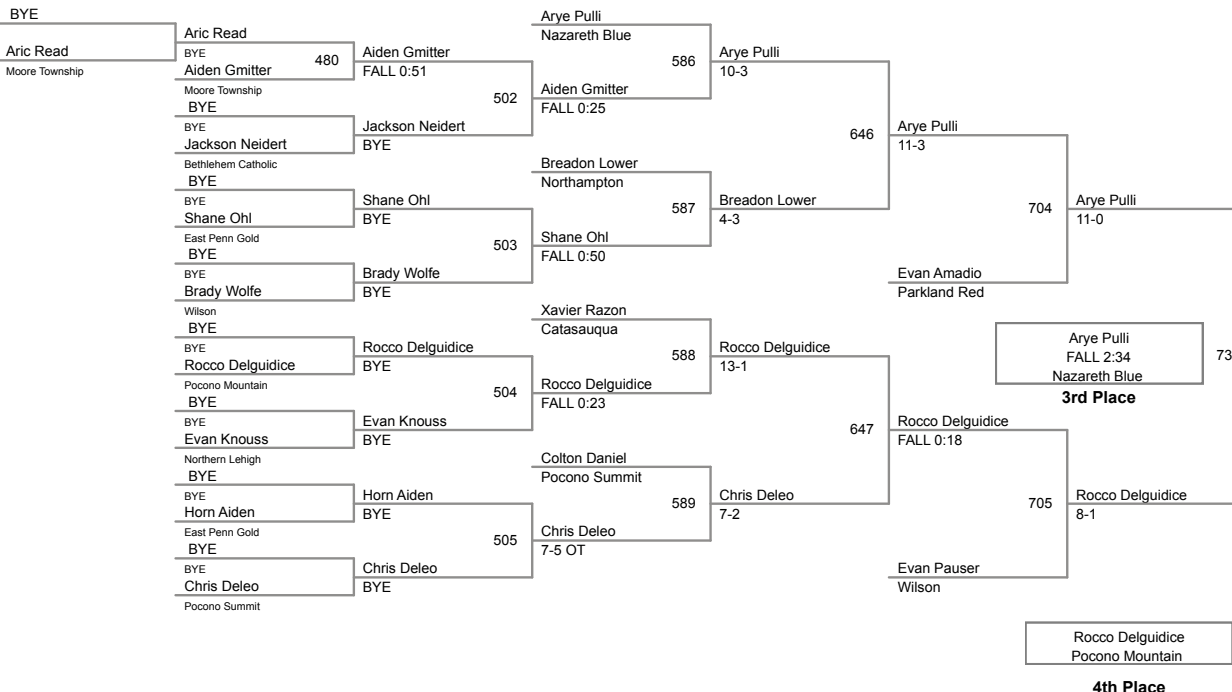

46 Lbs

50 Lbs

54 Lbs

58 Lbs

61 Lbs

2015 VEWL JV
East

64 Lbs

67 Lbs

70 Lbs

2015 VEWL JV
East

73 Lbs

76 Lbs

80 Lbs

85 Lbs

2015 VEWL JV
East

90 Lbs

2015 VEWL JV
East

95 Lbs

2015 VEWL JV
East

105 Lbs

160 Lbs

46 Lbs

2015 VEWL JV
West

50 Lbs

54 Lbs

58 Lbs

61 Lbs

64 Lbs

67 Lbs

70 Lbs

**2015 VEWL JV
West**

73 Lbs