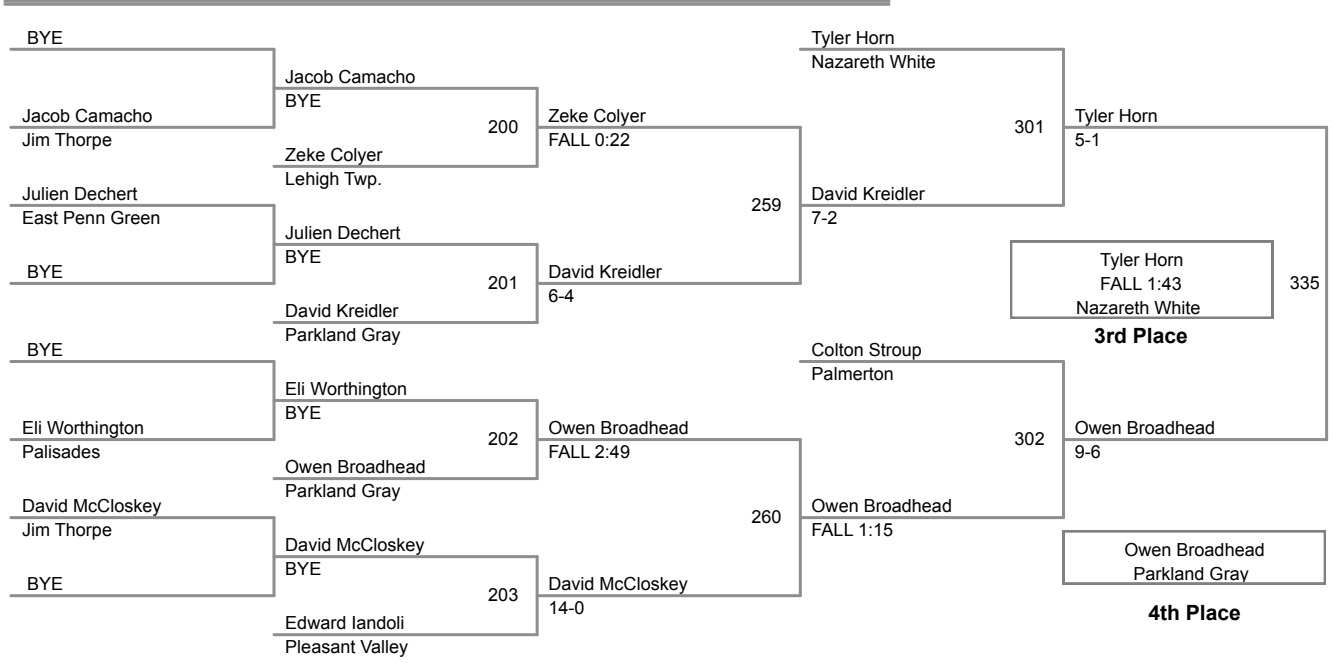

2015 VEWL JV
West

76 Lbs

80 Lbs

2015 VEWL JV
West

85 Lbs

2015 VEWL JV
West

90 Lbs

2015 VEWL JV
West