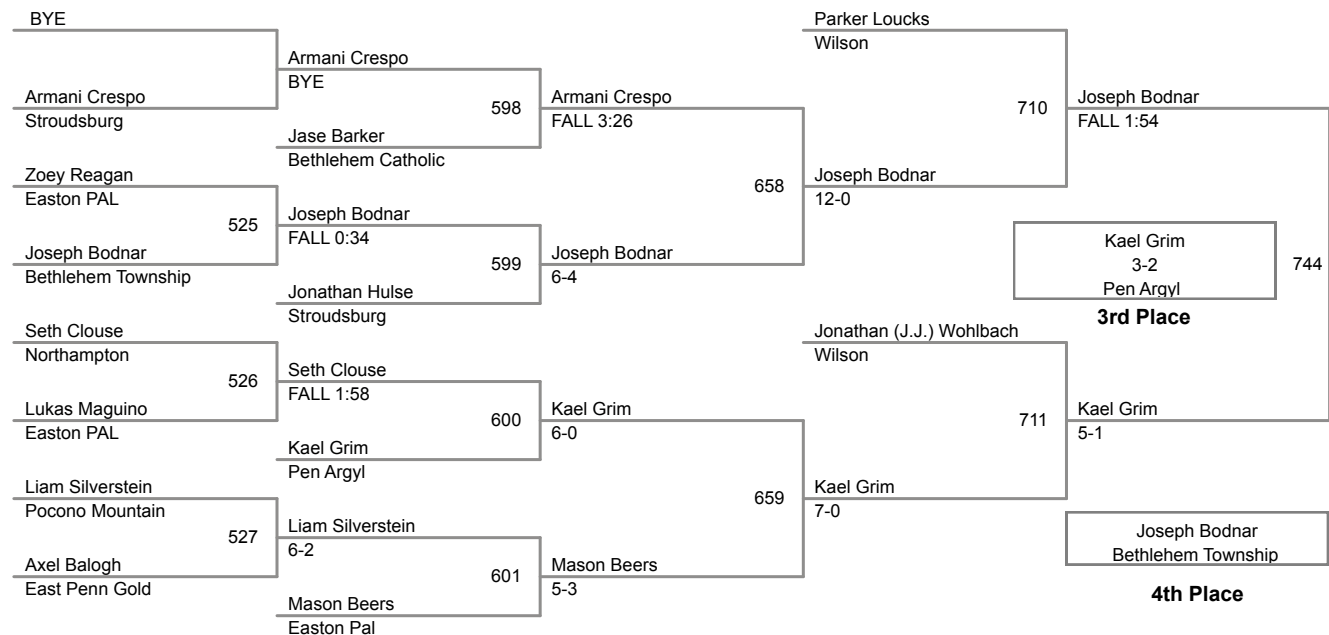

46 Lbs

50 Lbs

54 Lbs

58 Lbs

61 Lbs

2015 VEWL JV
East

64 Lbs

67 Lbs

70 Lbs

2015 VEWL JV
East

73 Lbs

76 Lbs

80 Lbs

85 Lbs

2015 VEWL JV
East

90 Lbs

2015 VEWL JV
East

95 Lbs

2015 VEWL JV
East

105 Lbs

160 Lbs

46 Lbs

2015 VEWL JV
West

50 Lbs