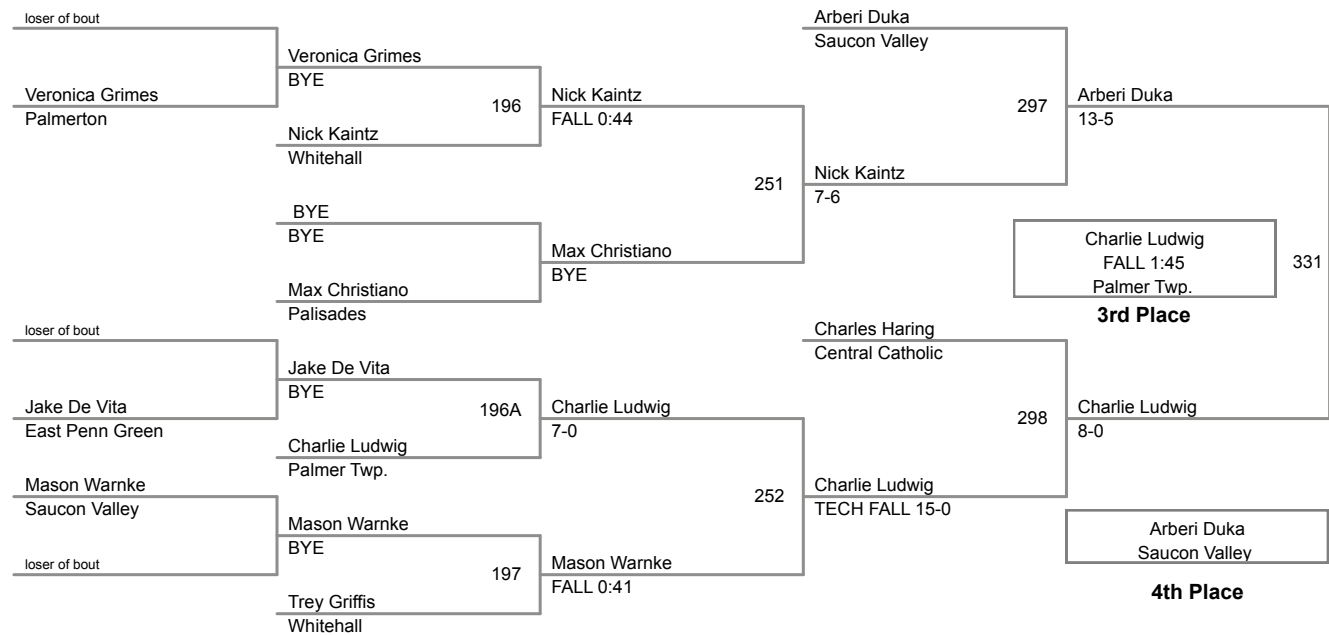

2015 VEWL JV
East

95 Lbs

2015 VEWL JV
East

105 Lbs

160 Lbs

46 Lbs

2015 VEWL JV
West

50 Lbs

54 Lbs

58 Lbs

61 Lbs

64 Lbs

67 Lbs

70 Lbs

**2015 VEWL JV
West**

73 Lbs

2015 VEWL JV
West

76 Lbs

80 Lbs

2015 VEWL JV
West

85 Lbs

2015 VEWL JV
West

90 Lbs

2015 VEWL JV
West