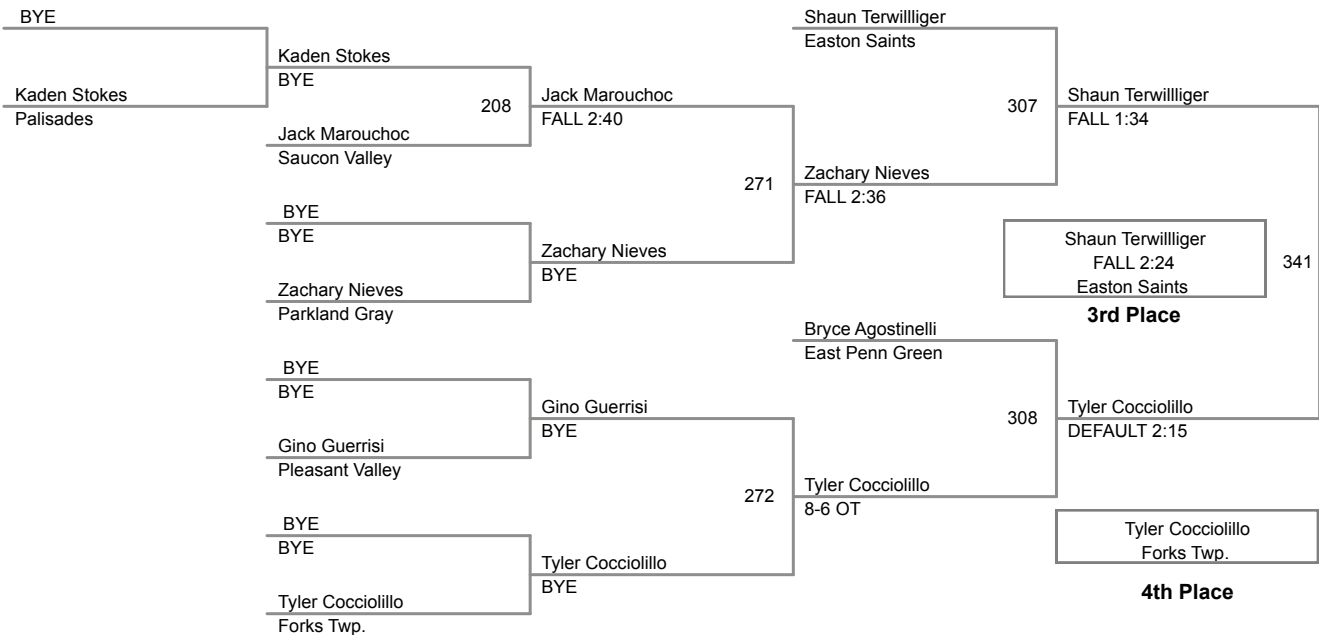

2015 VEWL JV
West

76 Lbs

80 Lbs

2015 VEWL JV
West

85 Lbs

2015 VEWL JV
West

90 Lbs

2015 VEWL JV
West

95 Lbs

2015 VEWL JV
West

105 Lbs

120 Lbs

160 Lbs