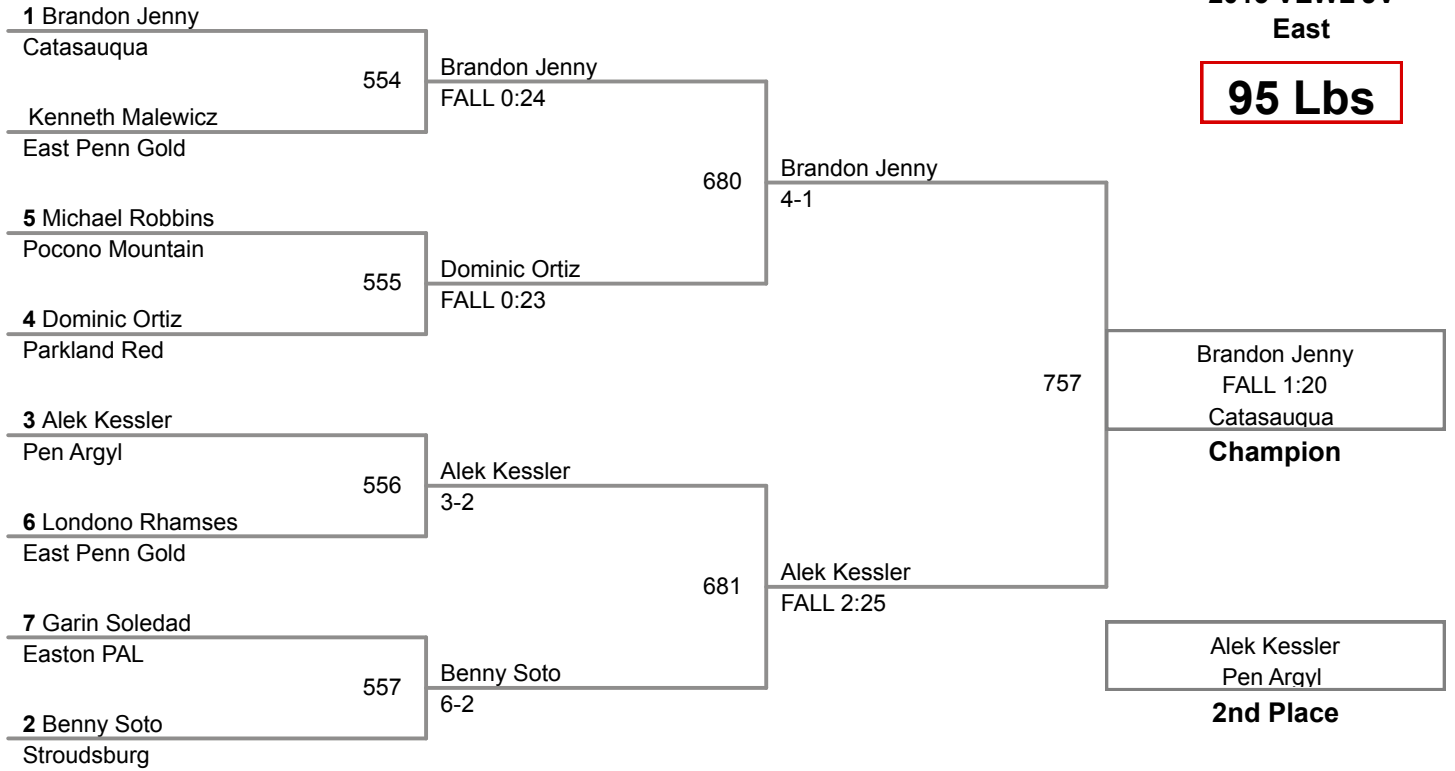

46 Lbs

50 Lbs

54 Lbs

58 Lbs

61 Lbs

2015 VEWL JV
East

64 Lbs

67 Lbs

70 Lbs

2015 VEWL JV
East

73 Lbs

76 Lbs

80 Lbs

85 Lbs

2015 VEWL JV
East

90 Lbs

2015 VEWL JV
East

95 Lbs

2015 VEWL JV
East

105 Lbs

160 Lbs

46 Lbs

2015 VEWL JV
West

50 Lbs

54 Lbs

58 Lbs

61 Lbs

64 Lbs

67 Lbs

70 Lbs

**2015 VEWL JV
West**

73 Lbs