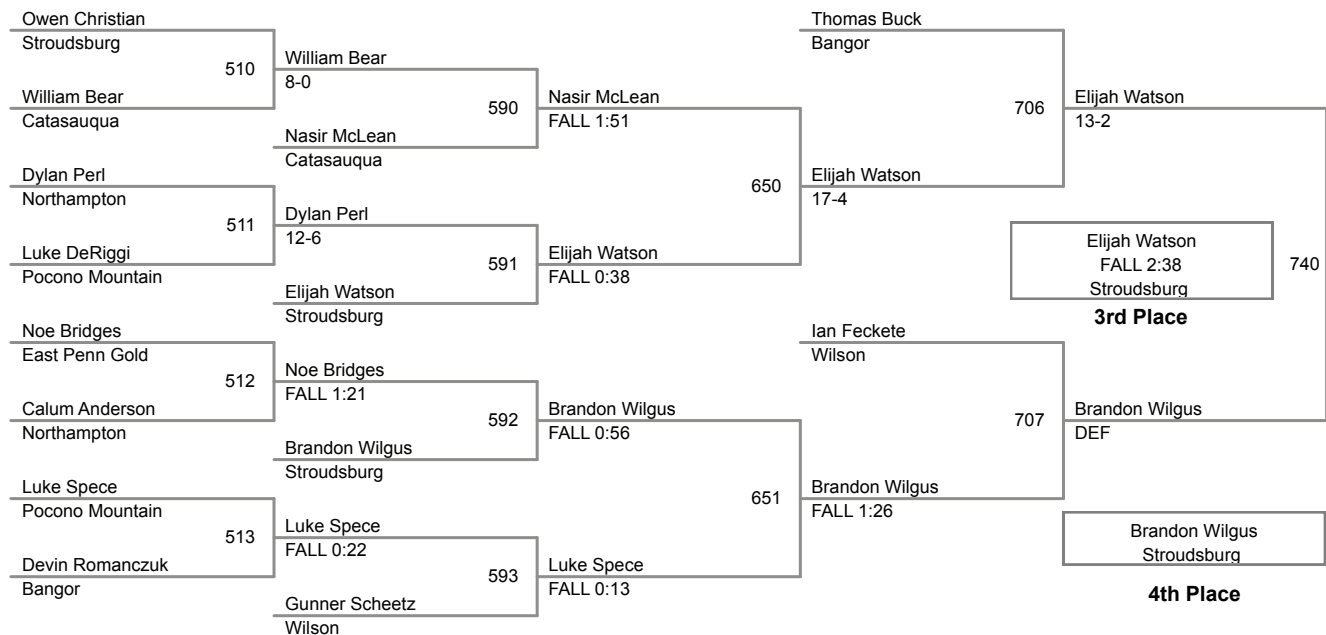

46 Lbs

50 Lbs

54 Lbs

58 Lbs

61 Lbs

2015 VEWL JV
East

64 Lbs

67 Lbs

70 Lbs

2015 VEWL JV
East

73 Lbs

76 Lbs

80 Lbs

85 Lbs

2015 VEWL JV
East

90 Lbs

2015 VEWL JV
East

95 Lbs

2015 VEWL JV
East

105 Lbs

160 Lbs

46 Lbs

2015 VEWL JV
West

50 Lbs

54 Lbs

58 Lbs

61 Lbs

64 Lbs

67 Lbs

70 Lbs

**2015 VEWL JV
West**

73 Lbs