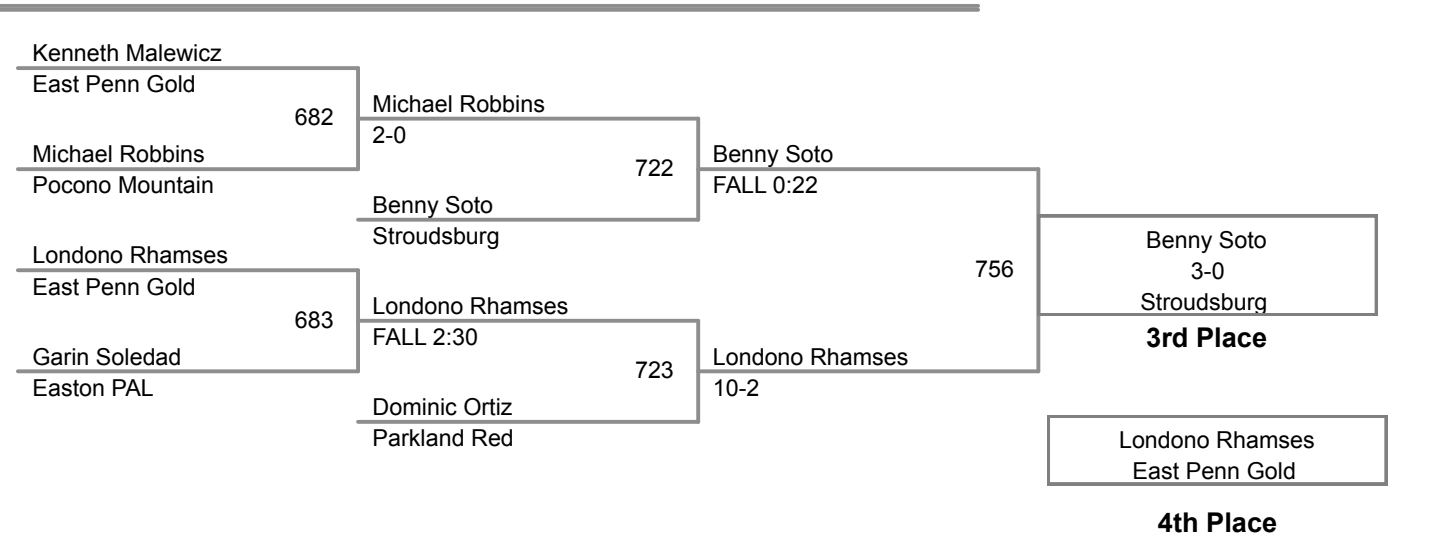

70 Lbs

2015 VEWL JV
East

73 Lbs

76 Lbs

80 Lbs

85 Lbs

2015 VEWL JV
East

90 Lbs

2015 VEWL JV
East

95 Lbs

2015 VEWL JV
East

105 Lbs

160 Lbs

46 Lbs

2015 VEWL JV
West

50 Lbs