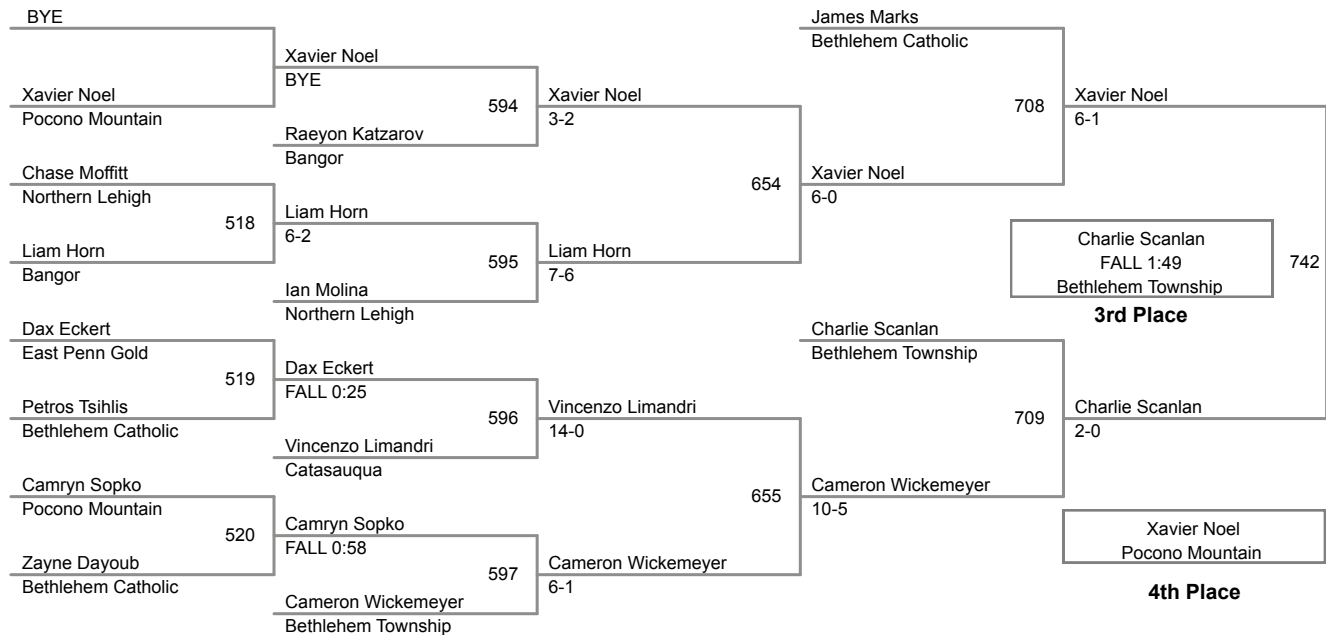

46 Lbs

50 Lbs

54 Lbs

58 Lbs

61 Lbs

2015 VEWL JV
East

64 Lbs

67 Lbs

70 Lbs

2015 VEWL JV
East

73 Lbs

76 Lbs

80 Lbs

85 Lbs

2015 VEWL JV
East

90 Lbs

2015 VEWL JV
East

95 Lbs

2015 VEWL JV
East

105 Lbs

160 Lbs

46 Lbs

2015 VEWL JV
West

50 Lbs

54 Lbs

58 Lbs

61 Lbs

64 Lbs

67 Lbs

70 Lbs

**2015 VEWL JV
West**

73 Lbs