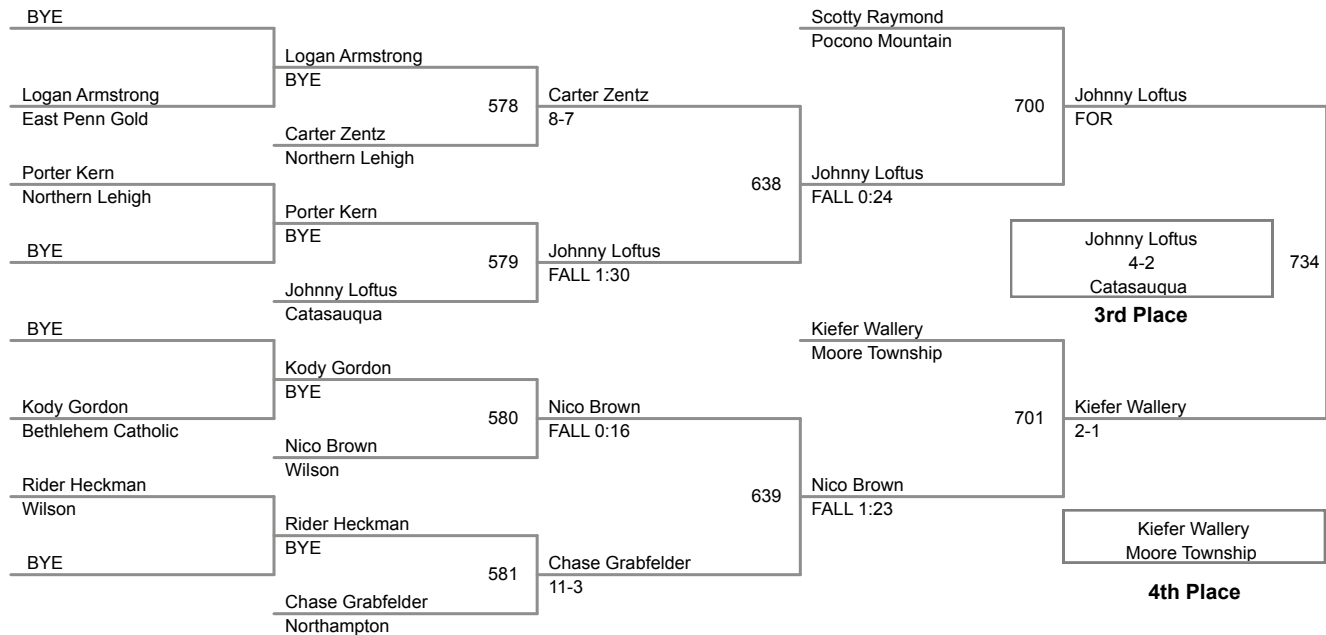

46 Lbs

50 Lbs

54 Lbs

58 Lbs

61 Lbs

2015 VEWL JV
East

64 Lbs

67 Lbs

70 Lbs

2015 VEWL JV
East

73 Lbs

76 Lbs

80 Lbs

85 Lbs

2015 VEWL JV
East

90 Lbs

2015 VEWL JV
East

95 Lbs

2015 VEWL JV
East

105 Lbs

160 Lbs

46 Lbs

2015 VEWL JV
West

50 Lbs