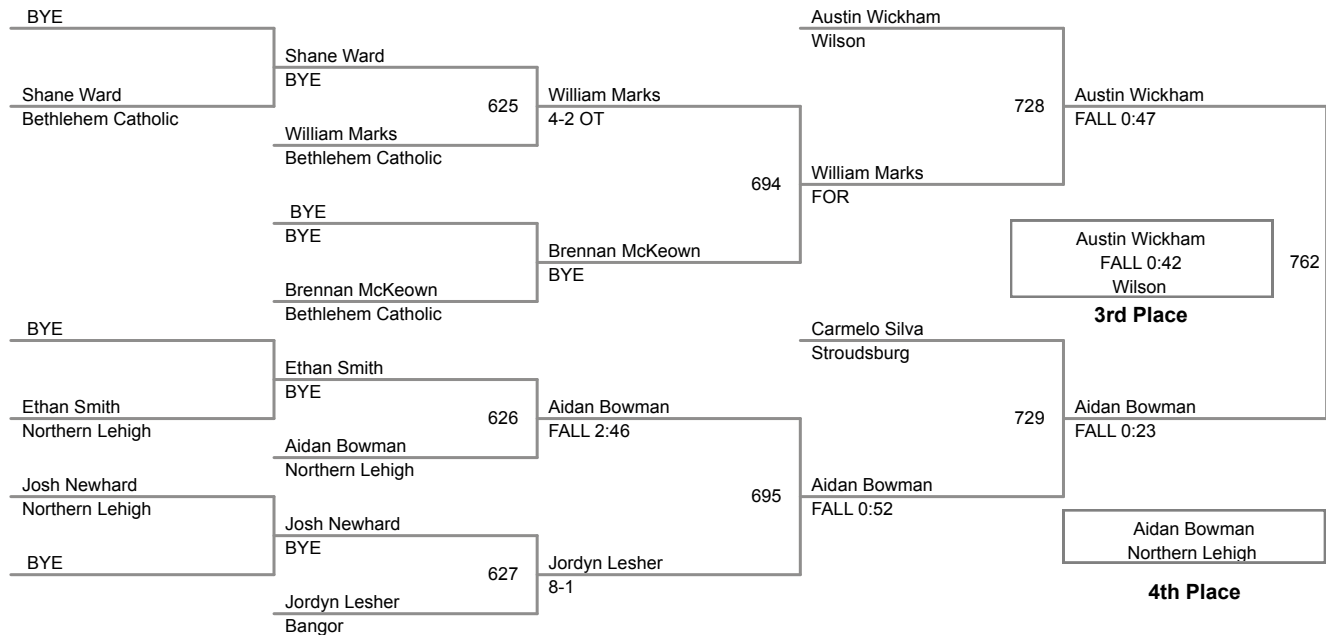

2015 VEWL JV
East

95 Lbs

2015 VEWL JV
East

105 Lbs

160 Lbs

46 Lbs

2015 VEWL JV
West

50 Lbs

54 Lbs

58 Lbs

61 Lbs

64 Lbs

67 Lbs

70 Lbs

**2015 VEWL JV
West**

73 Lbs