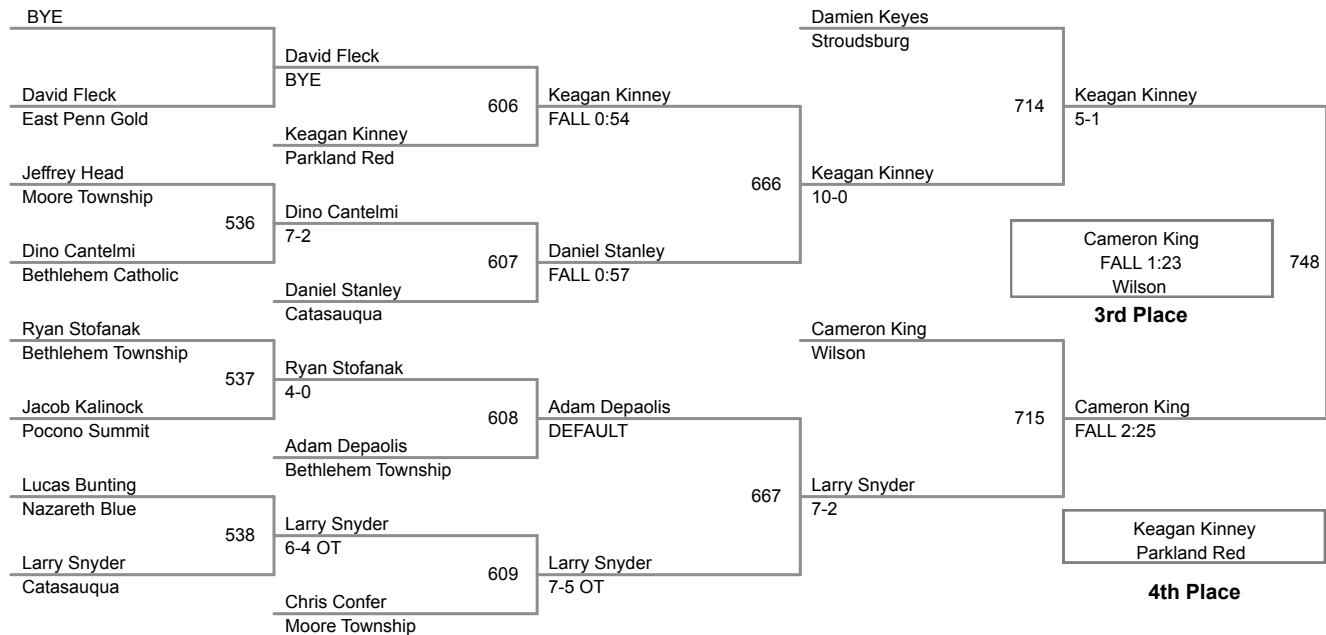

46 Lbs

50 Lbs

54 Lbs

58 Lbs

61 Lbs

2015 VEWL JV
East

64 Lbs

67 Lbs

70 Lbs

2015 VEWL JV
East

73 Lbs

76 Lbs

80 Lbs

85 Lbs

2015 VEWL JV
East

90 Lbs

2015 VEWL JV
East

95 Lbs

2015 VEWL JV
East

105 Lbs

160 Lbs

46 Lbs

2015 VEWL JV
West

50 Lbs

54 Lbs

58 Lbs

61 Lbs

64 Lbs

67 Lbs

70 Lbs

**2015 VEWL JV
West**

73 Lbs