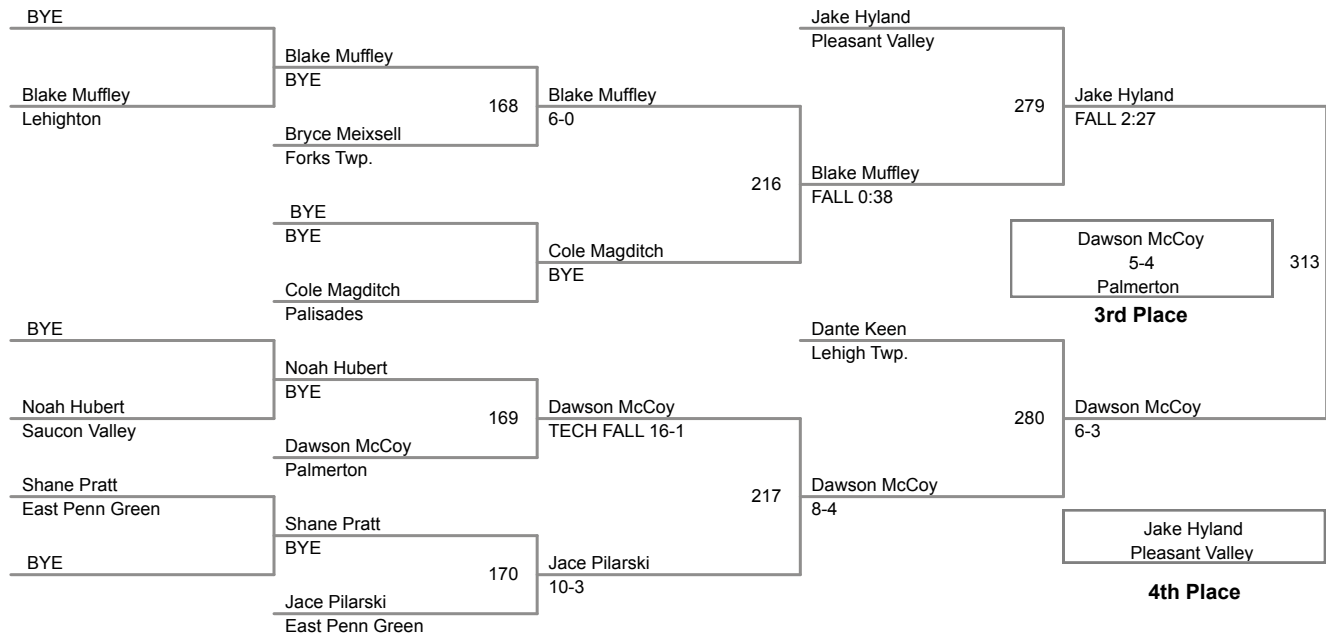

2015 VEWL JV
East

95 Lbs

2015 VEWL JV
East

105 Lbs

160 Lbs

46 Lbs

2015 VEWL JV
West

50 Lbs

54 Lbs

58 Lbs

61 Lbs

64 Lbs

67 Lbs

70 Lbs

**2015 VEWL JV
West**

73 Lbs