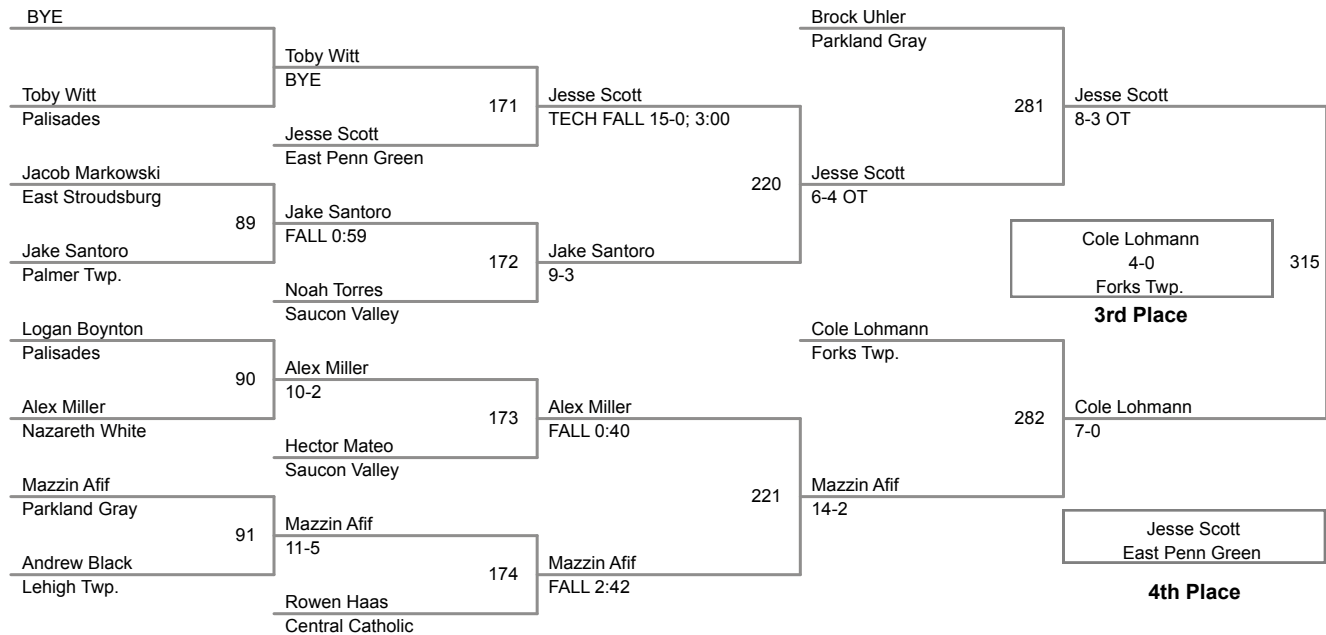

2015 VEWL JV
East

95 Lbs

2015 VEWL JV
East

105 Lbs

160 Lbs

46 Lbs

2015 VEWL JV
West

50 Lbs

54 Lbs

58 Lbs

61 Lbs

64 Lbs

67 Lbs

70 Lbs

**2015 VEWL JV
West**

73 Lbs