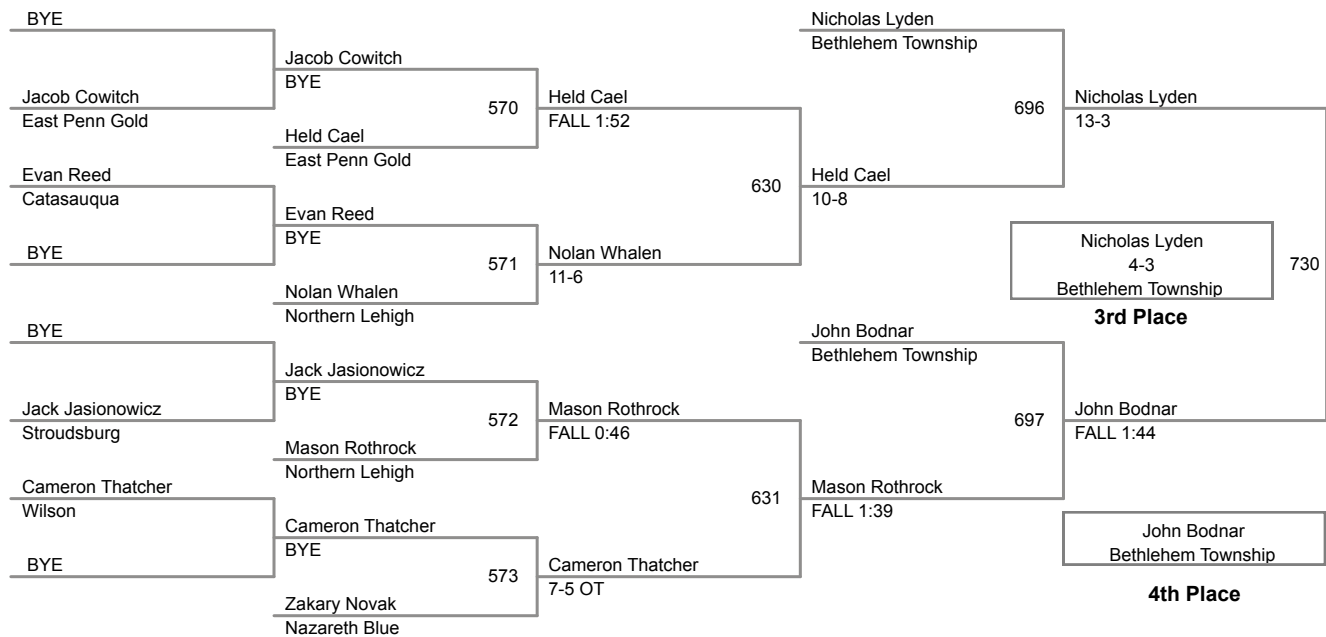

46 Lbs

50 Lbs

54 Lbs

58 Lbs

61 Lbs

2015 VEWL JV
East

64 Lbs

67 Lbs

70 Lbs

2015 VEWL JV
East

73 Lbs

76 Lbs

80 Lbs

85 Lbs

2015 VEWL JV
East

90 Lbs

2015 VEWL JV
East

95 Lbs

2015 VEWL JV
East

105 Lbs

160 Lbs

46 Lbs

2015 VEWL JV
West

50 Lbs

54 Lbs

58 Lbs

61 Lbs

64 Lbs

67 Lbs

70 Lbs

**2015 VEWL JV
West**

73 Lbs