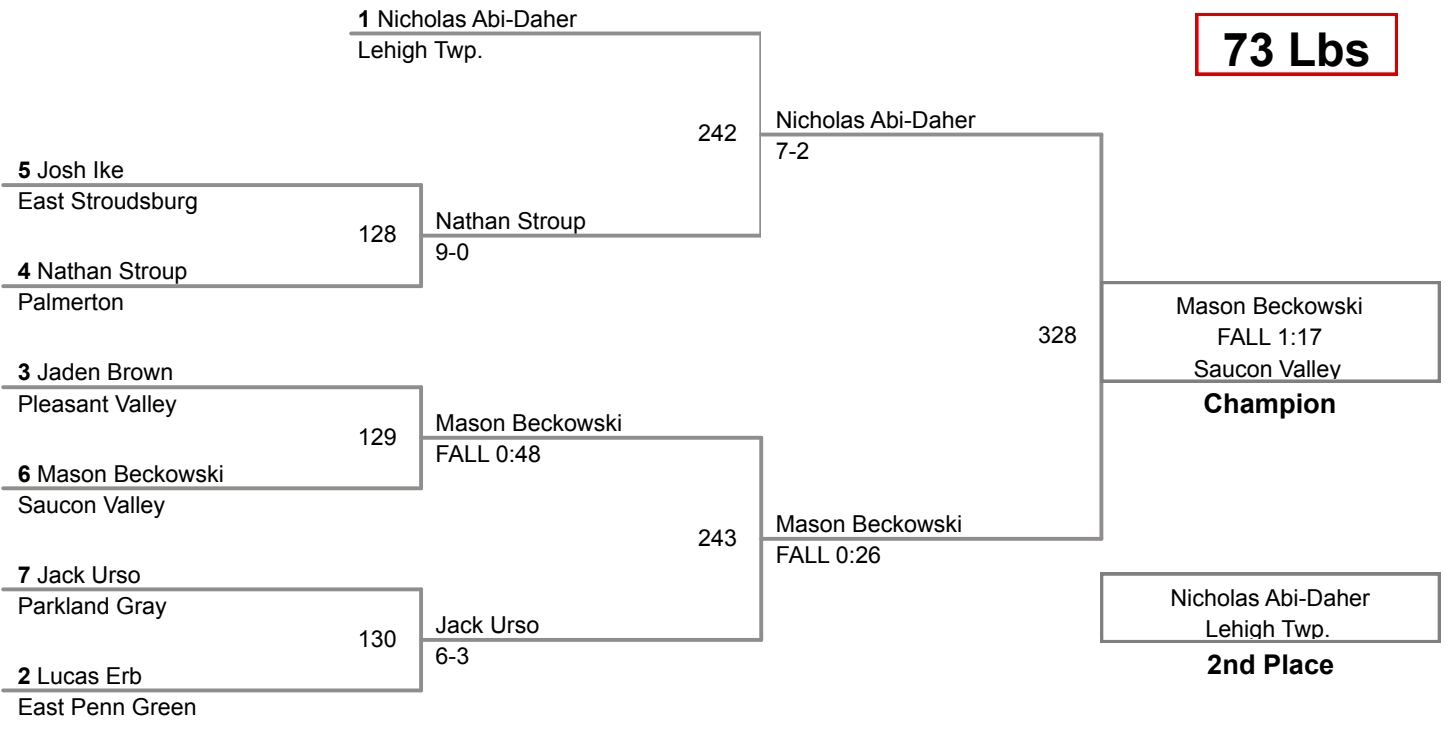

2015 VEWL JV
East

95 Lbs

2015 VEWL JV
East

105 Lbs

160 Lbs

46 Lbs

2015 VEWL JV
West

50 Lbs

54 Lbs

58 Lbs

61 Lbs

64 Lbs

67 Lbs

70 Lbs

**2015 VEWL JV
West**

73 Lbs

2015 VEWL JV
West

76 Lbs

80 Lbs

2015 VEWL JV
West

85 Lbs

2015 VEWL JV
West

90 Lbs

2015 VEWL JV
West