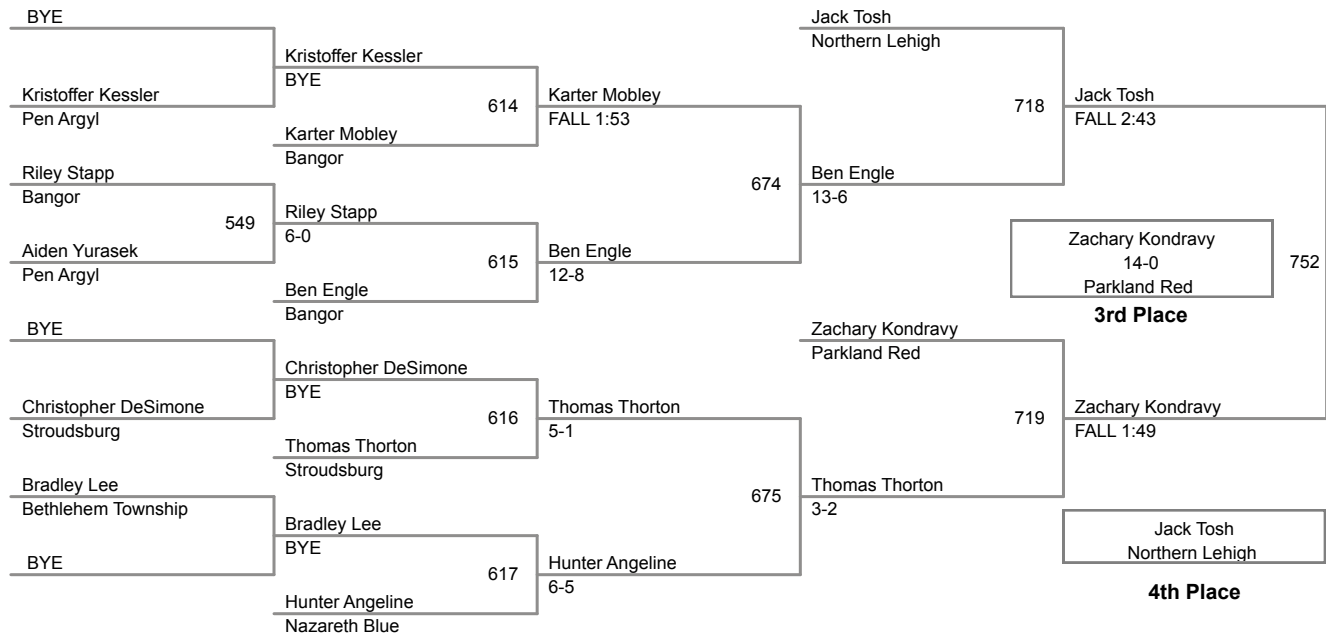

70 Lbs

2015 VEWL JV
East

73 Lbs

76 Lbs

80 Lbs

85 Lbs

2015 VEWL JV
East

90 Lbs

2015 VEWL JV
East

95 Lbs

2015 VEWL JV
East

105 Lbs

160 Lbs

46 Lbs

2015 VEWL JV
West

50 Lbs