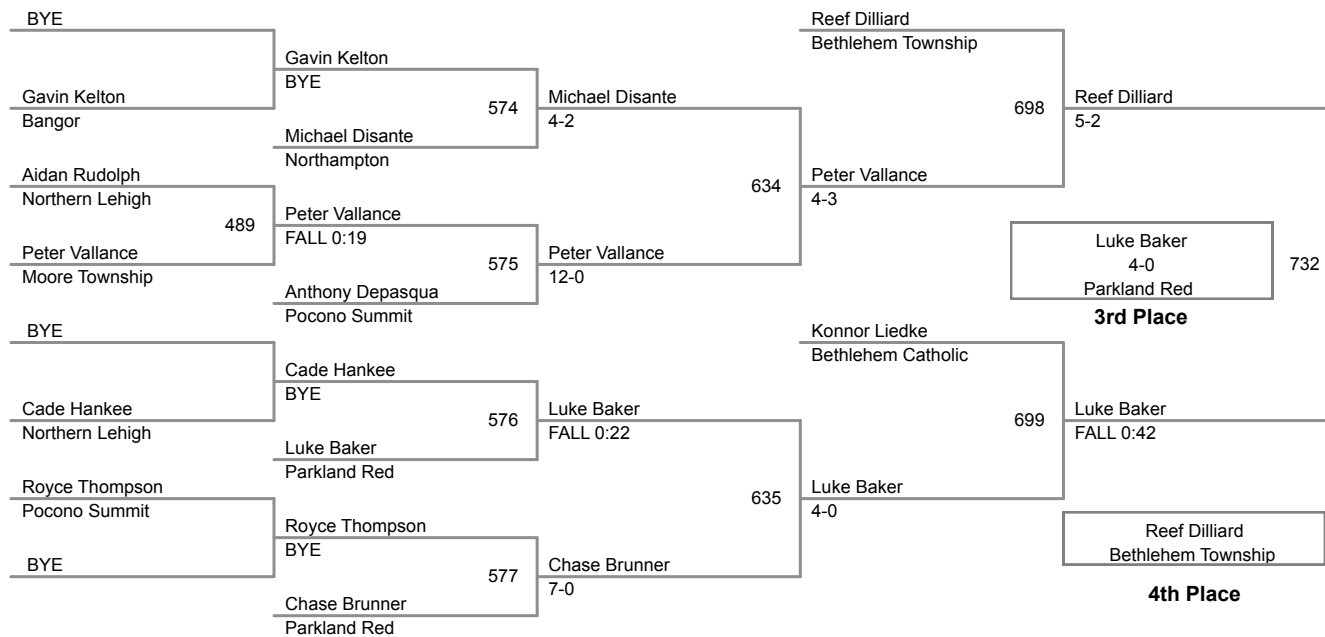

46 Lbs

50 Lbs

54 Lbs

58 Lbs

61 Lbs

2015 VEWL JV
East

64 Lbs

67 Lbs

70 Lbs

2015 VEWL JV
East

73 Lbs

76 Lbs

80 Lbs

85 Lbs

2015 VEWL JV
East

90 Lbs

2015 VEWL JV
East

95 Lbs

2015 VEWL JV
East

105 Lbs

160 Lbs

46 Lbs

2015 VEWL JV
West

50 Lbs

54 Lbs

58 Lbs

61 Lbs

64 Lbs

67 Lbs

70 Lbs

**2015 VEWL JV
West**

73 Lbs