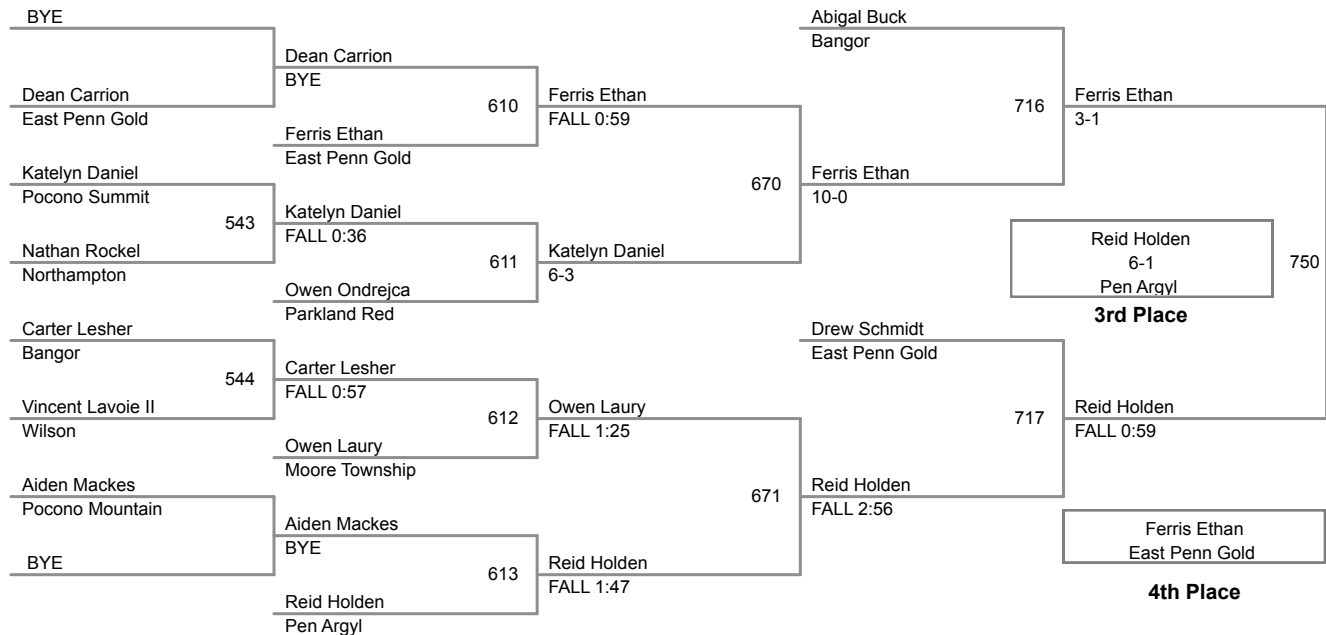

70 Lbs

2015 VEWL JV
East

73 Lbs

76 Lbs

80 Lbs

85 Lbs

2015 VEWL JV
East

90 Lbs

2015 VEWL JV
East

95 Lbs

2015 VEWL JV
East

105 Lbs

160 Lbs

46 Lbs

2015 VEWL JV
West

50 Lbs