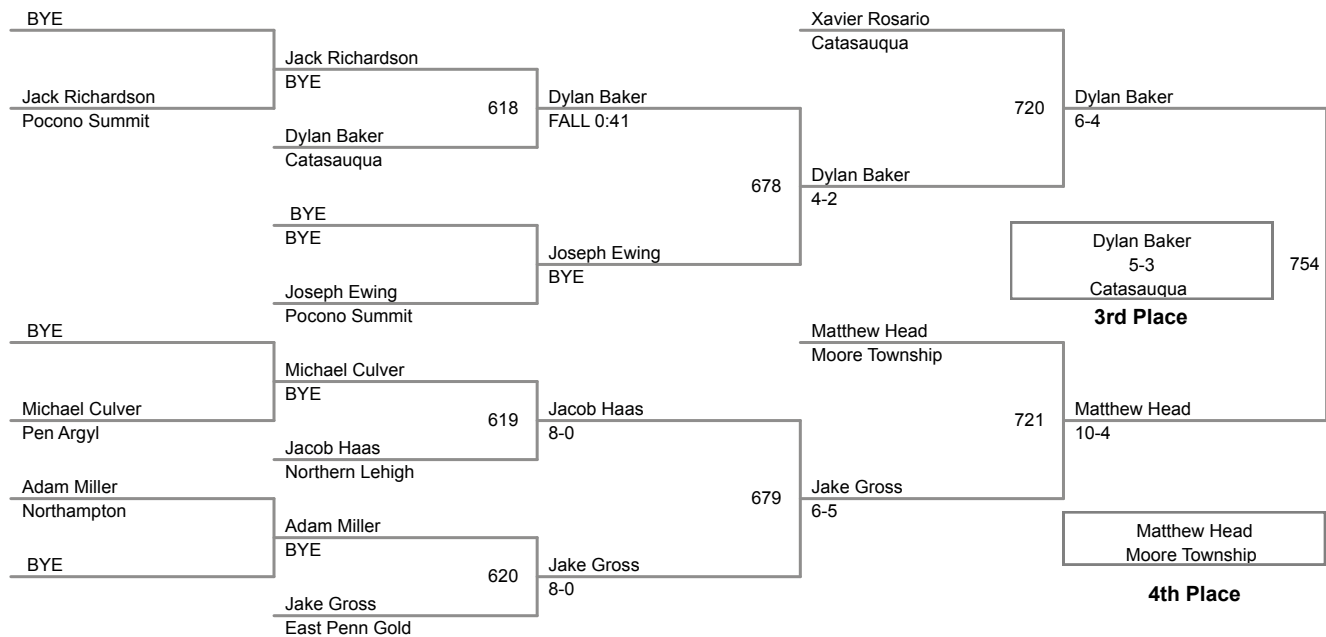

46 Lbs

50 Lbs

54 Lbs

58 Lbs

61 Lbs

2015 VEWL JV
East

64 Lbs

67 Lbs

70 Lbs

2015 VEWL JV
East

73 Lbs

76 Lbs

80 Lbs

85 Lbs

2015 VEWL JV
East

90 Lbs

2015 VEWL JV
East

95 Lbs

2015 VEWL JV
East

105 Lbs

160 Lbs

46 Lbs

2015 VEWL JV
West

50 Lbs

54 Lbs

58 Lbs

61 Lbs

64 Lbs

67 Lbs

70 Lbs

**2015 VEWL JV
West**

73 Lbs