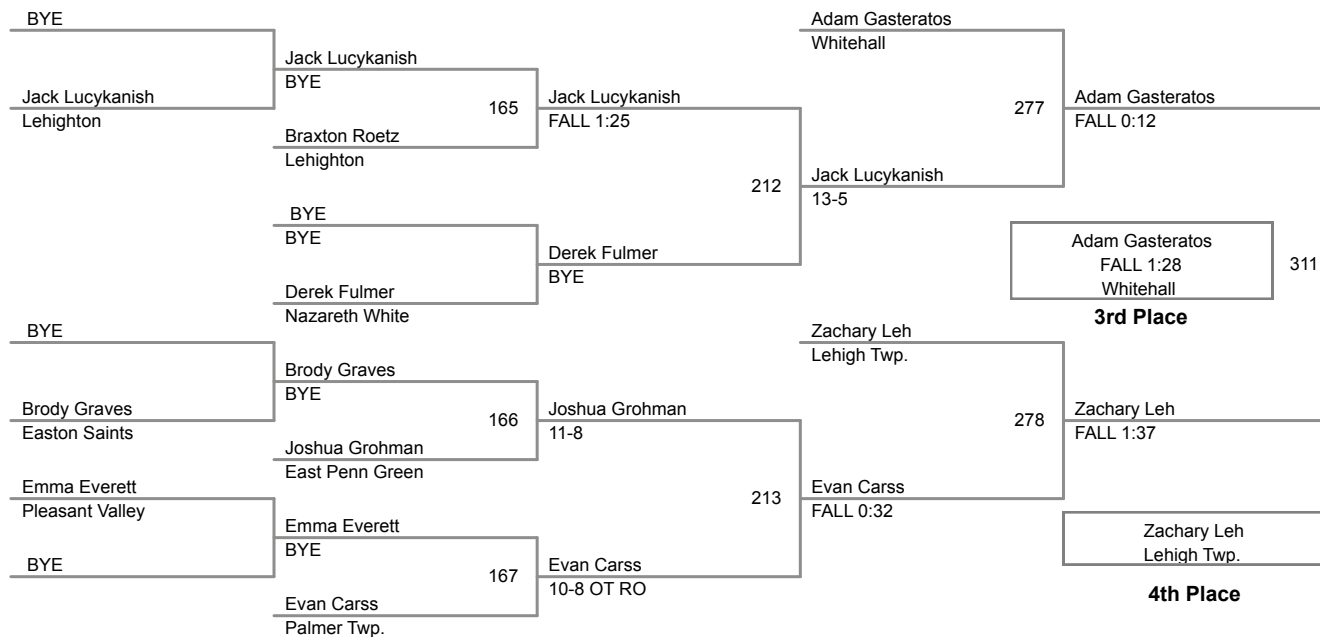

2015 VEWL JV
East

95 Lbs

2015 VEWL JV
East

105 Lbs

160 Lbs

46 Lbs

2015 VEWL JV
West

50 Lbs

54 Lbs

58 Lbs

61 Lbs

64 Lbs

67 Lbs

70 Lbs

**2015 VEWL JV
West**

73 Lbs