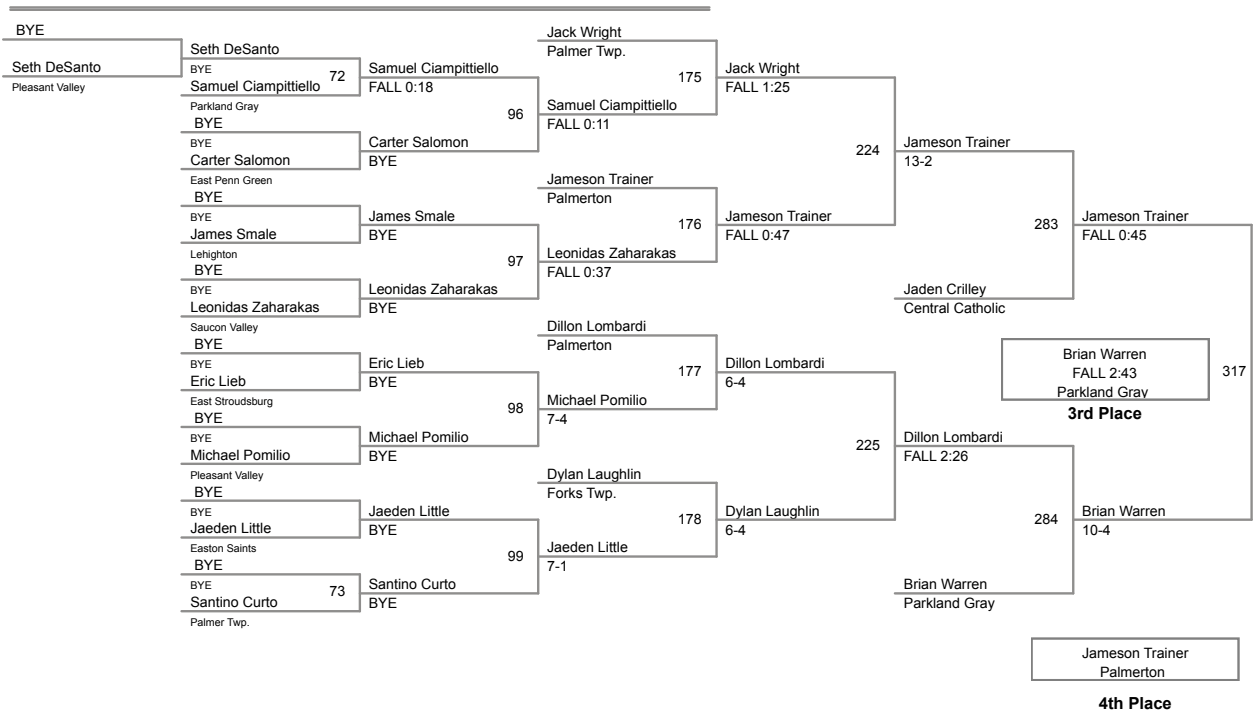

2015 VEWL JV
East

95 Lbs

2015 VEWL JV
East

105 Lbs

160 Lbs

46 Lbs

2015 VEWL JV
West

50 Lbs

54 Lbs

58 Lbs

61 Lbs

64 Lbs

67 Lbs

70 Lbs

**2015 VEWL JV
West**

73 Lbs