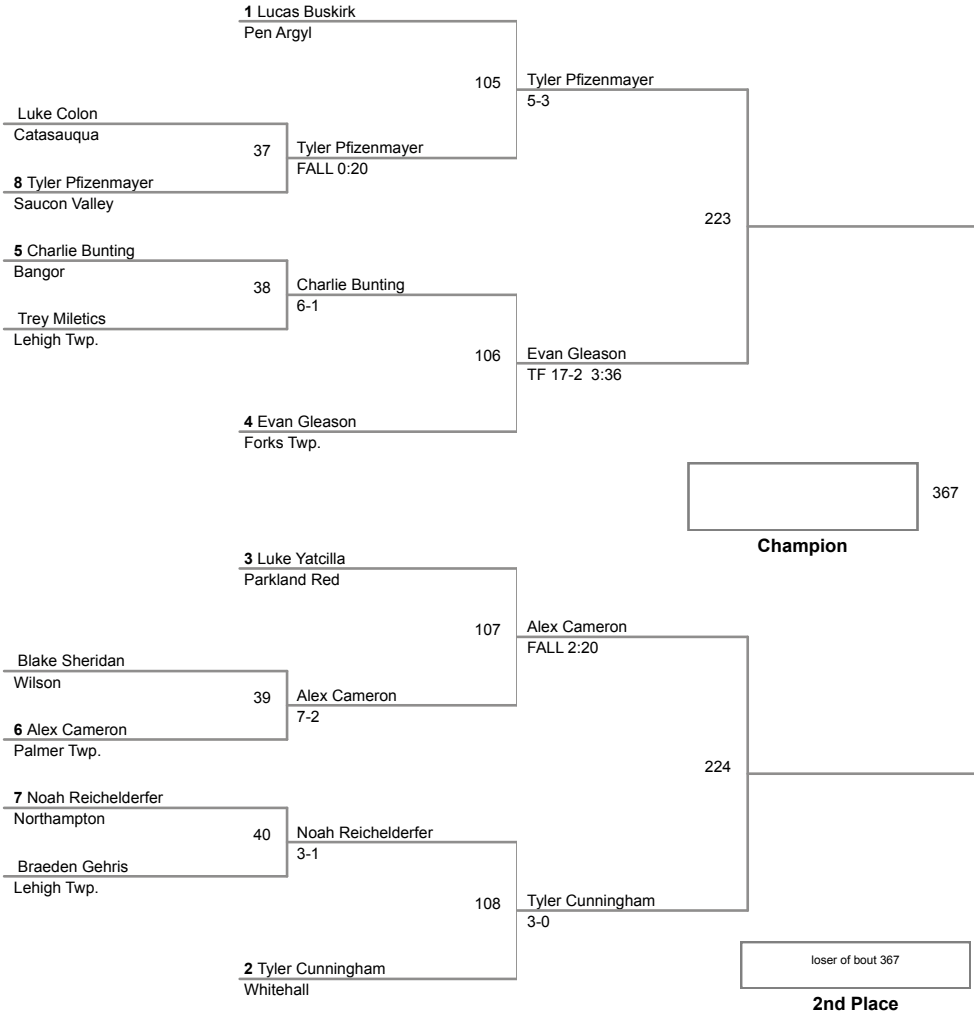

2015 VEWL Varsity
Championships

76 Lbs