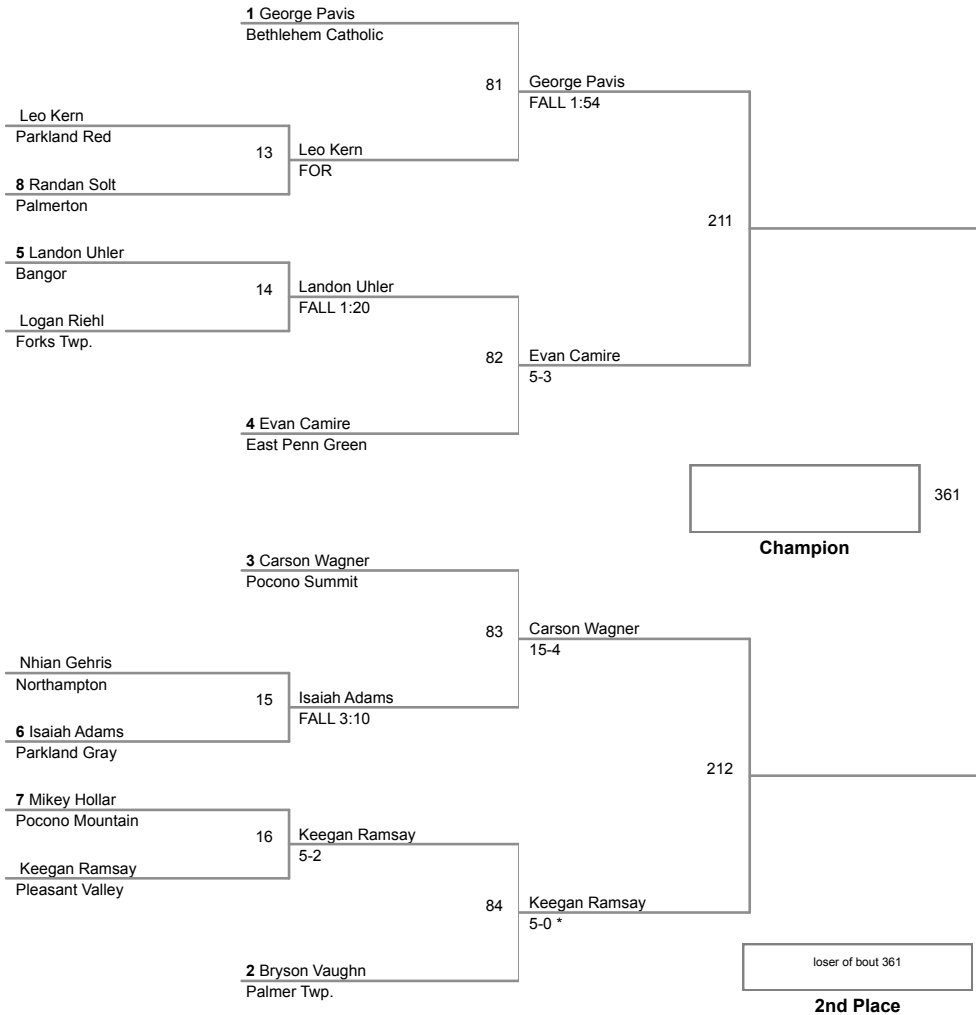

2015 VEWL Varsity
Championships

58 Lbs