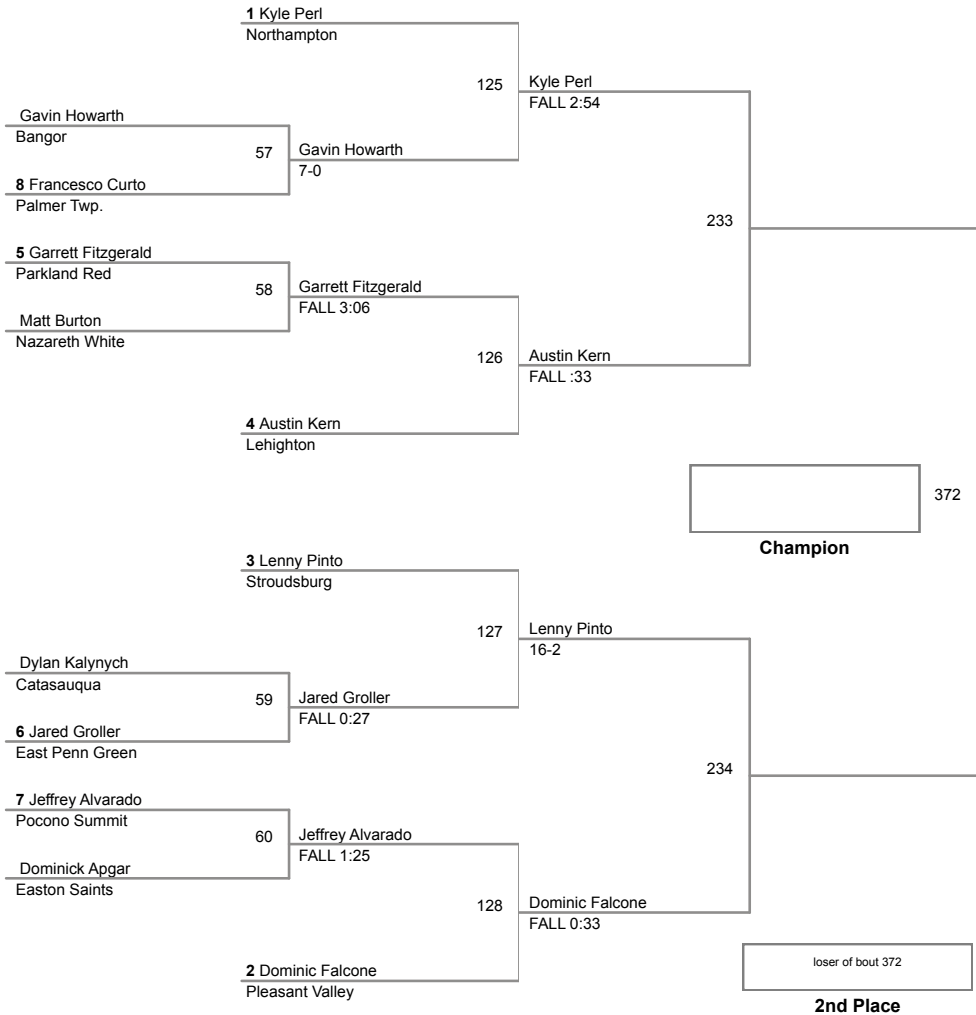

2015 VEWL Varsity
Championships

105 Lbs