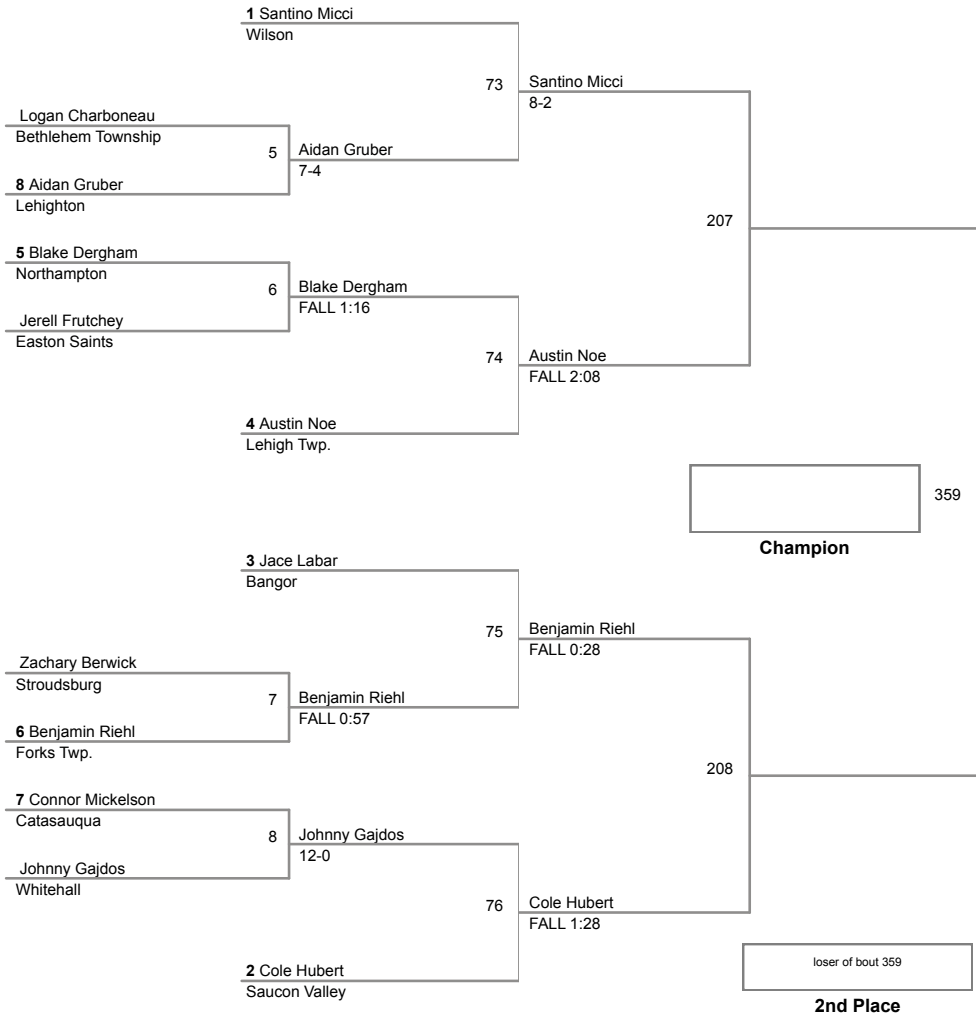

**Team Scores** Championships @ Sat, 7 Feb 2015 14:47:32

2015 VEWL Varsity  
Championships

**46 Lbs**

2015 VEWL Varsity  
Championships

**50 Lbs**

2015 VEWL Varsity  
Championships

**54 Lbs**

2015 VEWL Varsity  
Championships