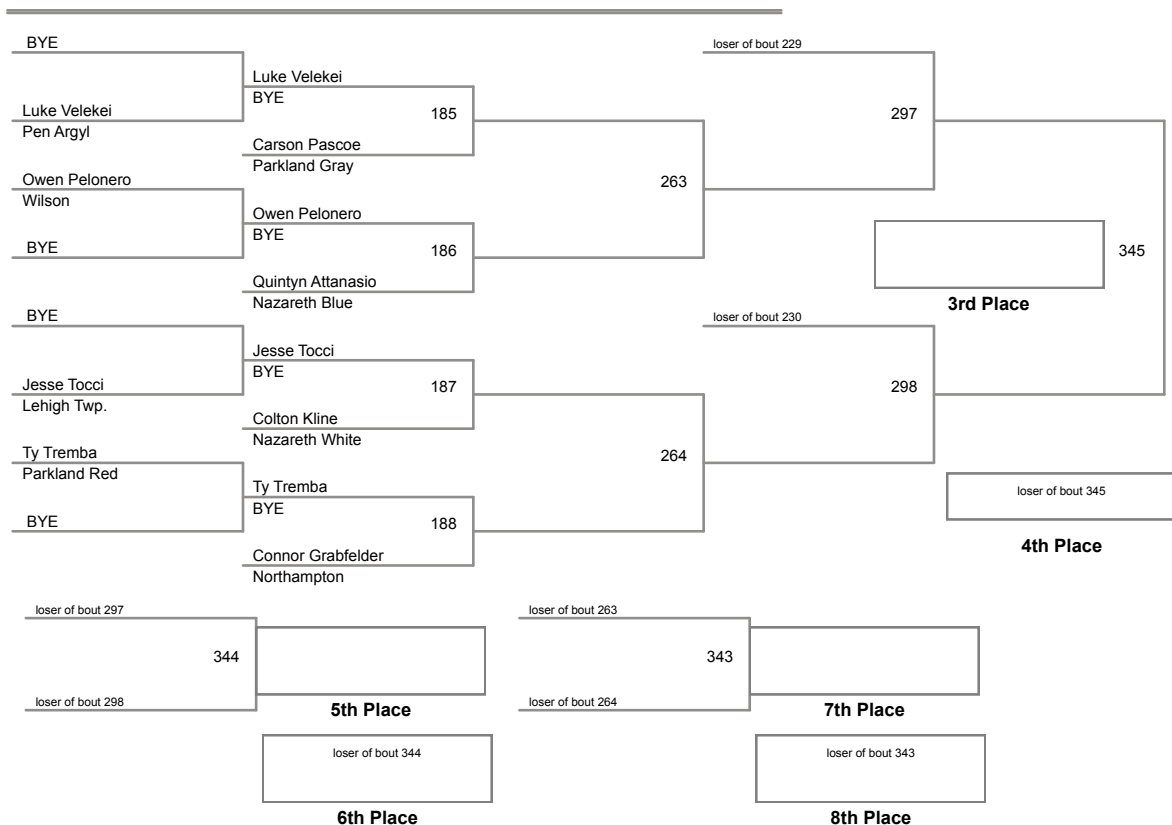

**70 Lbs**

2015 VEWL Varsity  
Championships

**76 Lbs**

2015 VEWL Varsity  
Championships

**80 Lbs**

**85 Lbs**

2015 VEWL Varsity  
Championships

**90 Lbs**