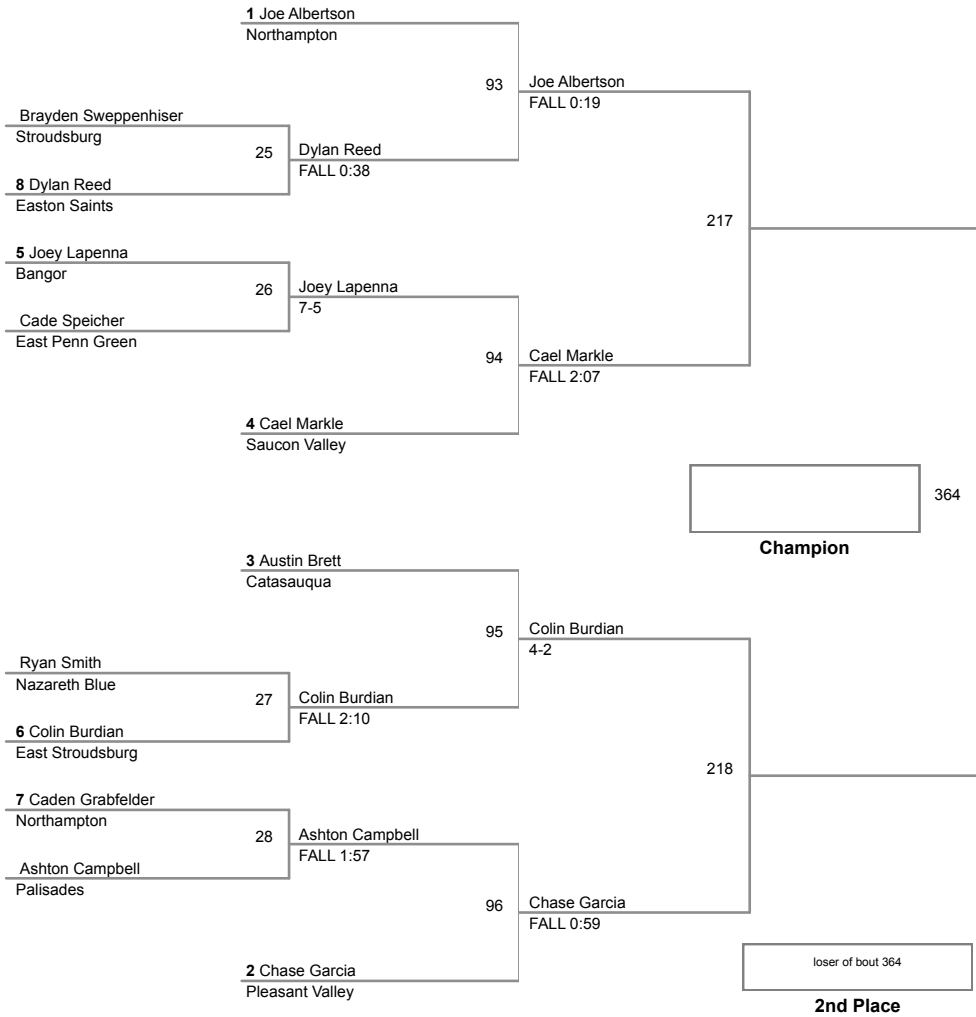

**58 Lbs**

2015 VEWL Varsity  
Championships

**61 Lbs**

2015 VEWL Varsity  
Championships

**64 Lbs**

2015 VEWL Varsity  
Championships

**67 Lbs**

2015 VEWL Varsity  
Championships