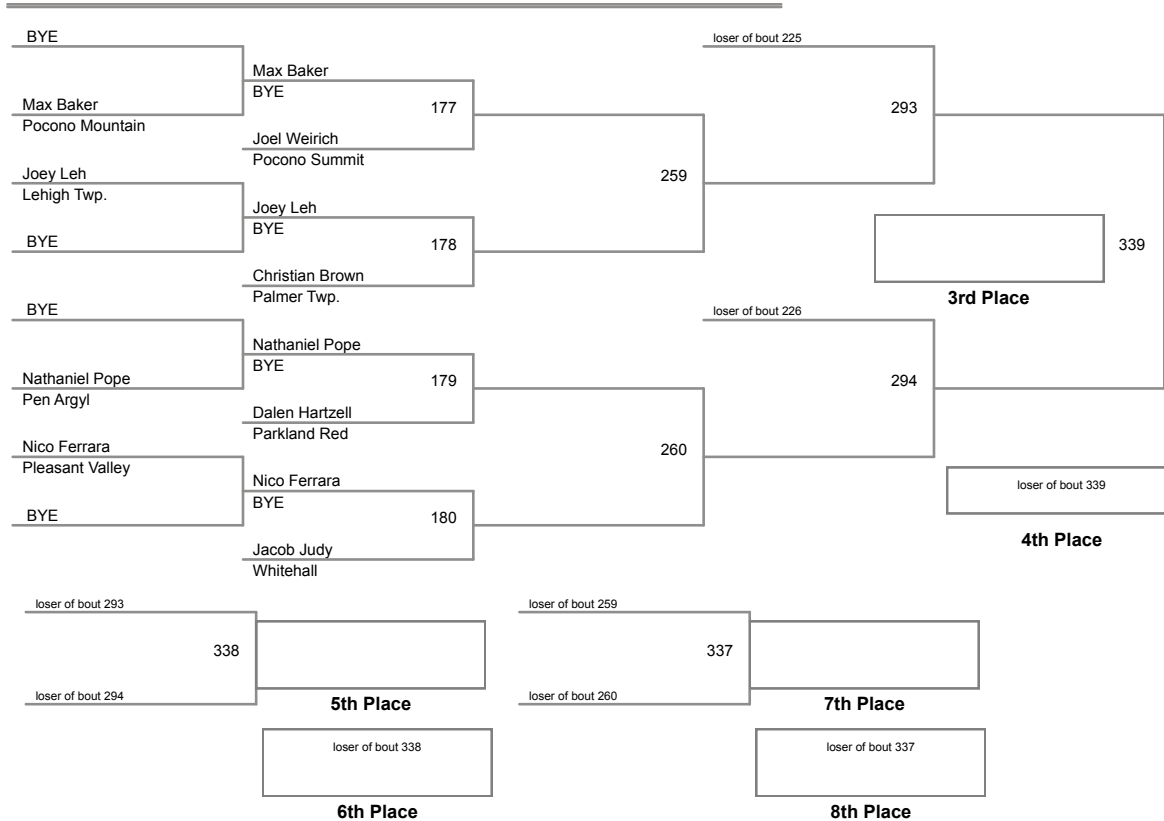

**70 Lbs**

2015 VEWL Varsity  
Championships

**76 Lbs**

2015 VEWL Varsity  
Championships

**80 Lbs**

**85 Lbs**

2015 VEWL Varsity  
Championships

**90 Lbs**