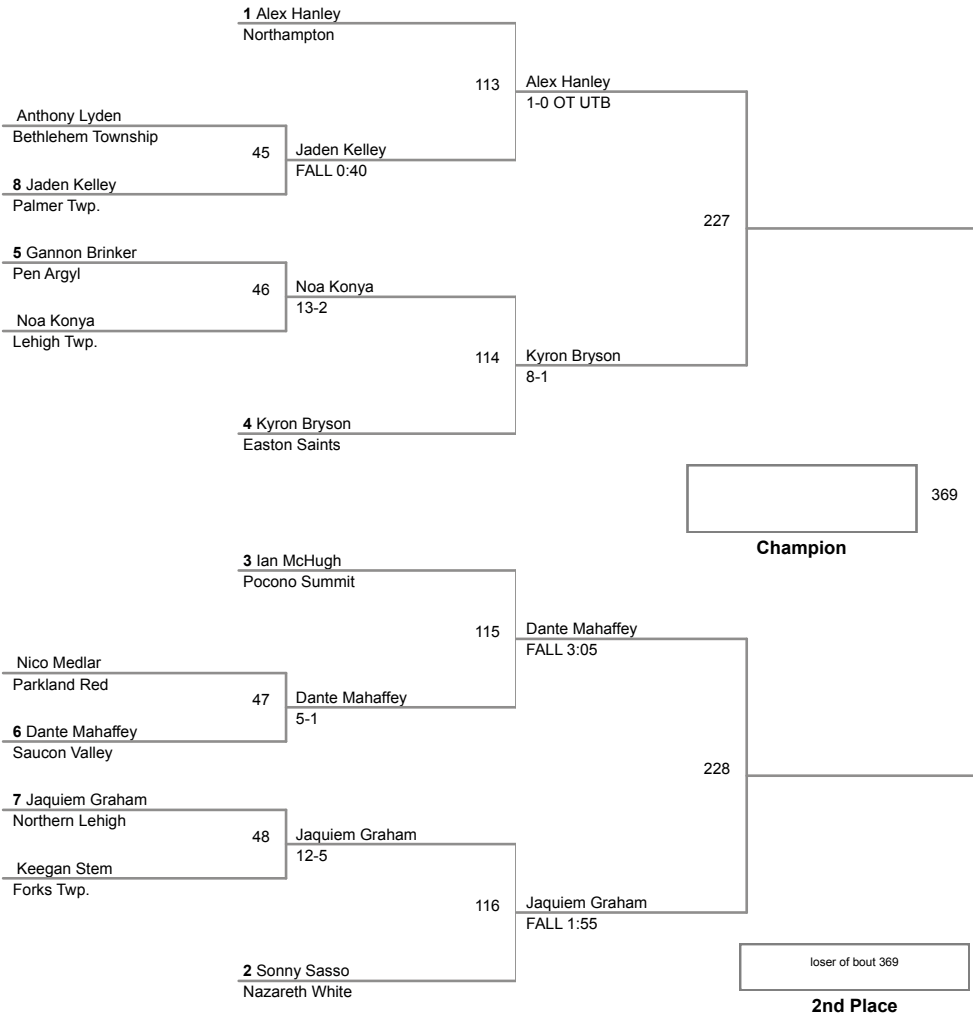

**70 Lbs**

2015 VEWL Varsity  
Championships

**76 Lbs**

2015 VEWL Varsity  
Championships

**80 Lbs**

**85 Lbs**

2015 VEWL Varsity  
Championships

**90 Lbs**