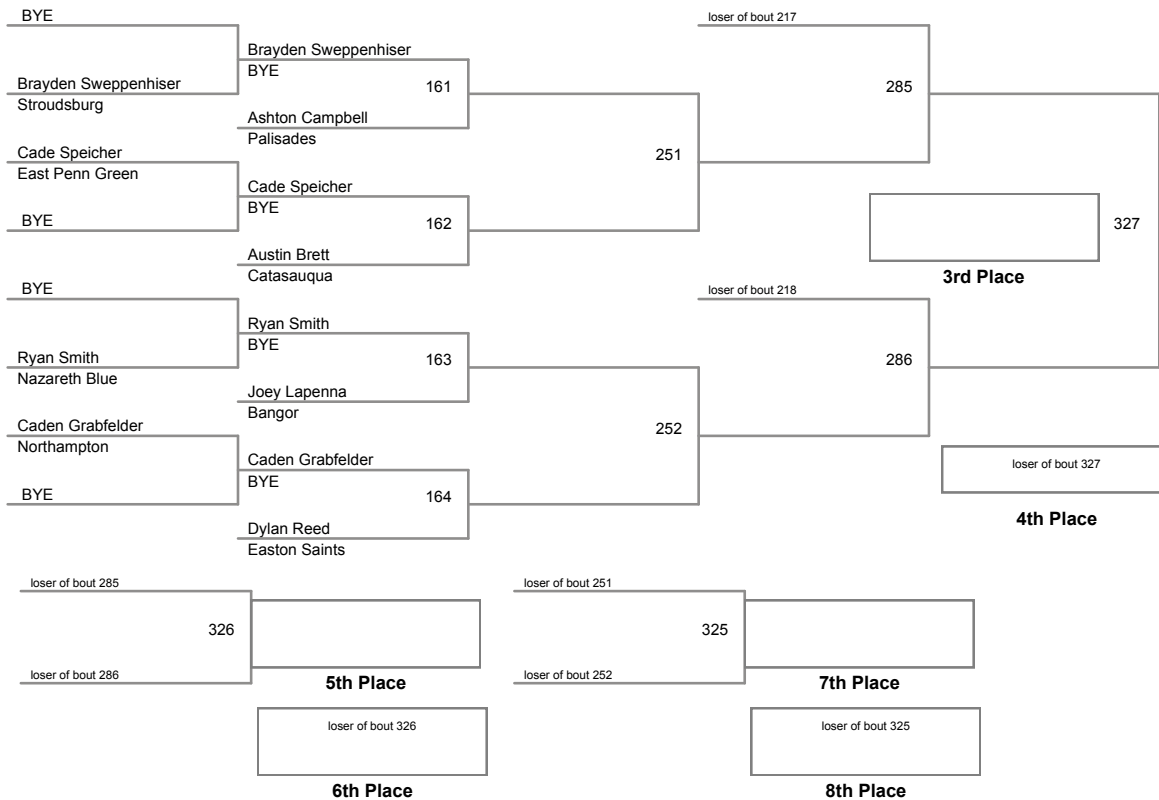

**58 Lbs**

2015 VEWL Varsity  
Championships

**61 Lbs**

2015 VEWL Varsity  
Championships

**64 Lbs**

2015 VEWL Varsity  
Championships

**67 Lbs**

2015 VEWL Varsity  
Championships

**70 Lbs**

2015 VEWL Varsity  
Championships

**76 Lbs**

2015 VEWL Varsity  
Championships

**80 Lbs**

**85 Lbs**

2015 VEWL Varsity  
Championships

**90 Lbs**