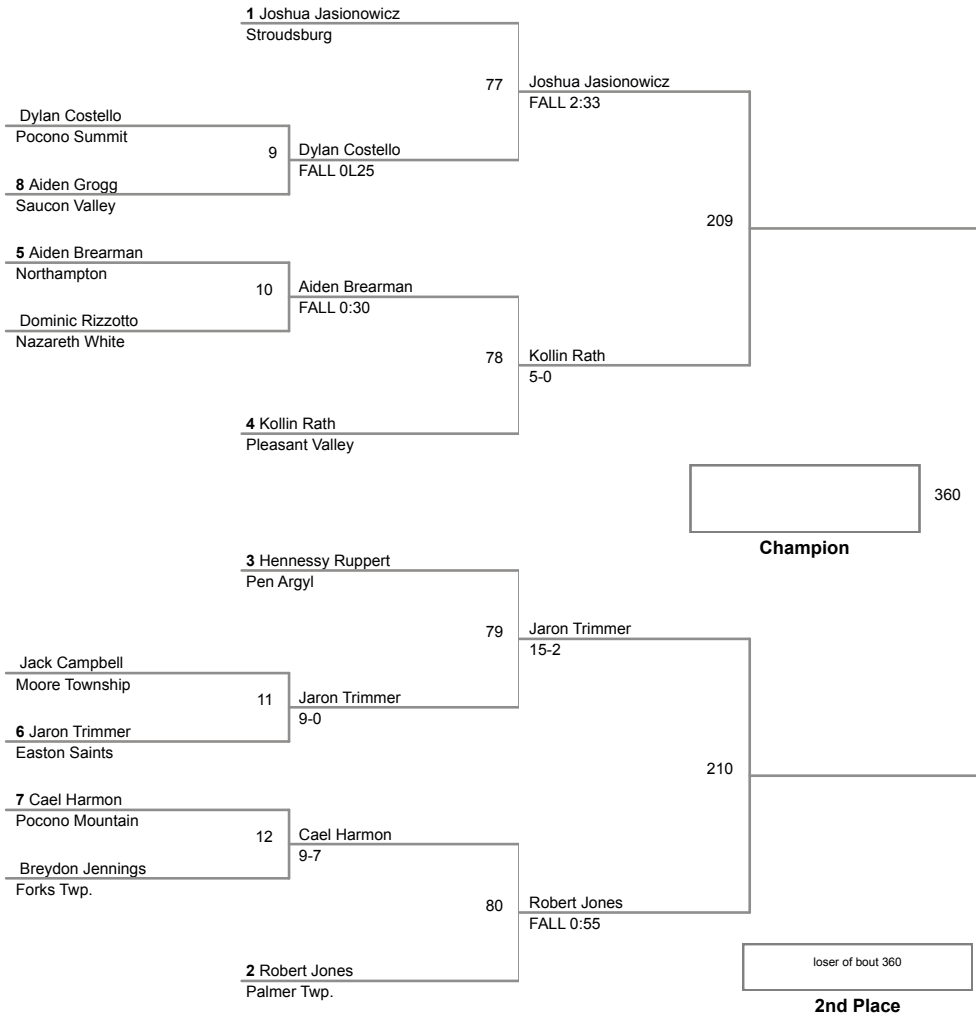

**Team Scores** Championships @ Sat, 7 Feb 2015 14:47:32

2015 VEWL Varsity  
Championships

**46 Lbs**

2015 VEWL Varsity  
Championships

**50 Lbs**

2015 VEWL Varsity  
Championships

**54 Lbs**

2015 VEWL Varsity  
Championships