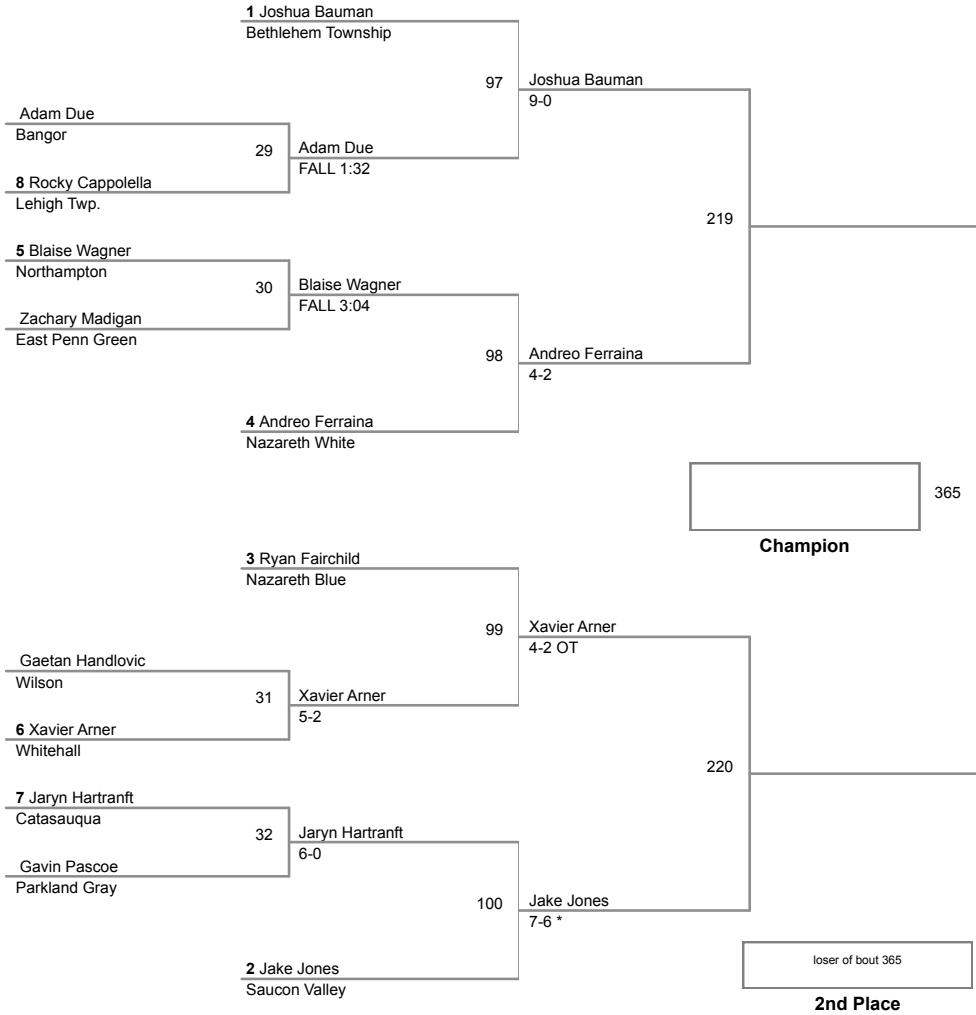

2015 VEWL Varsity
Championships

70 Lbs