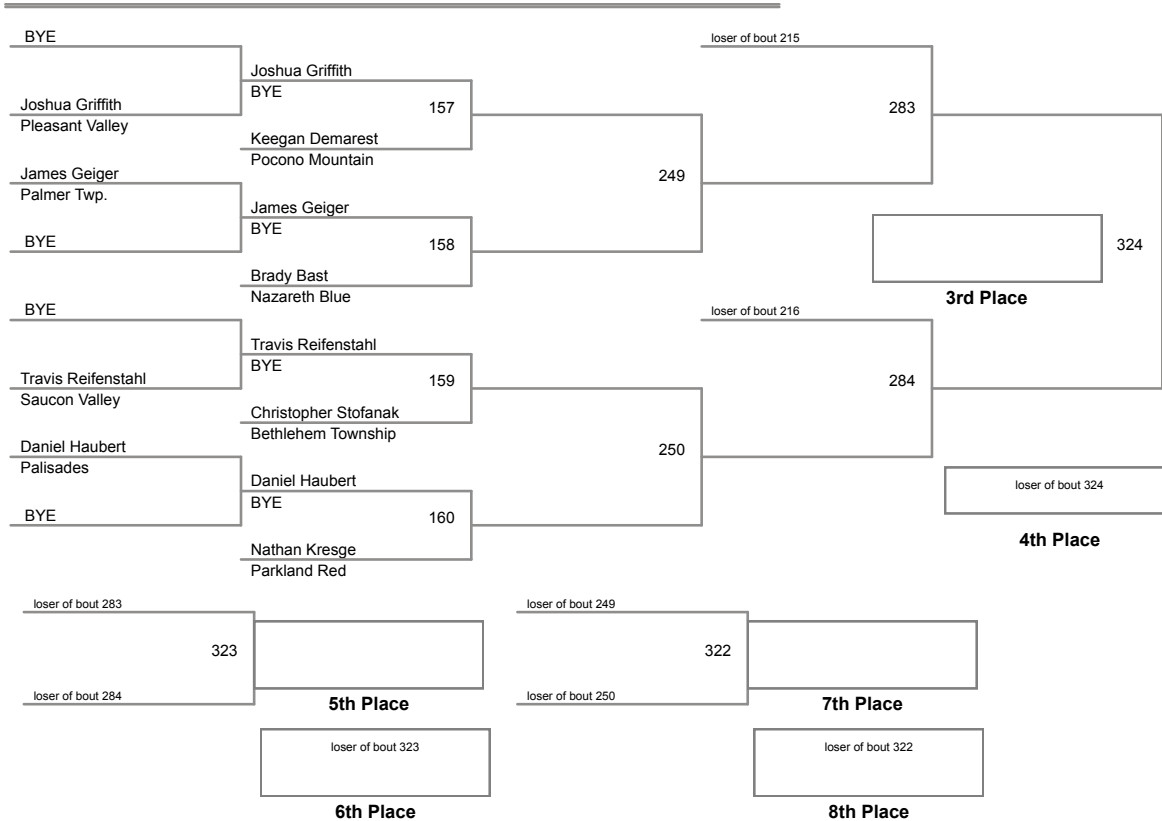

**58 Lbs**

2015 VEWL Varsity  
Championships

**61 Lbs**

2015 VEWL Varsity  
Championships

**64 Lbs**

2015 VEWL Varsity  
Championships

**67 Lbs**

2015 VEWL Varsity  
Championships