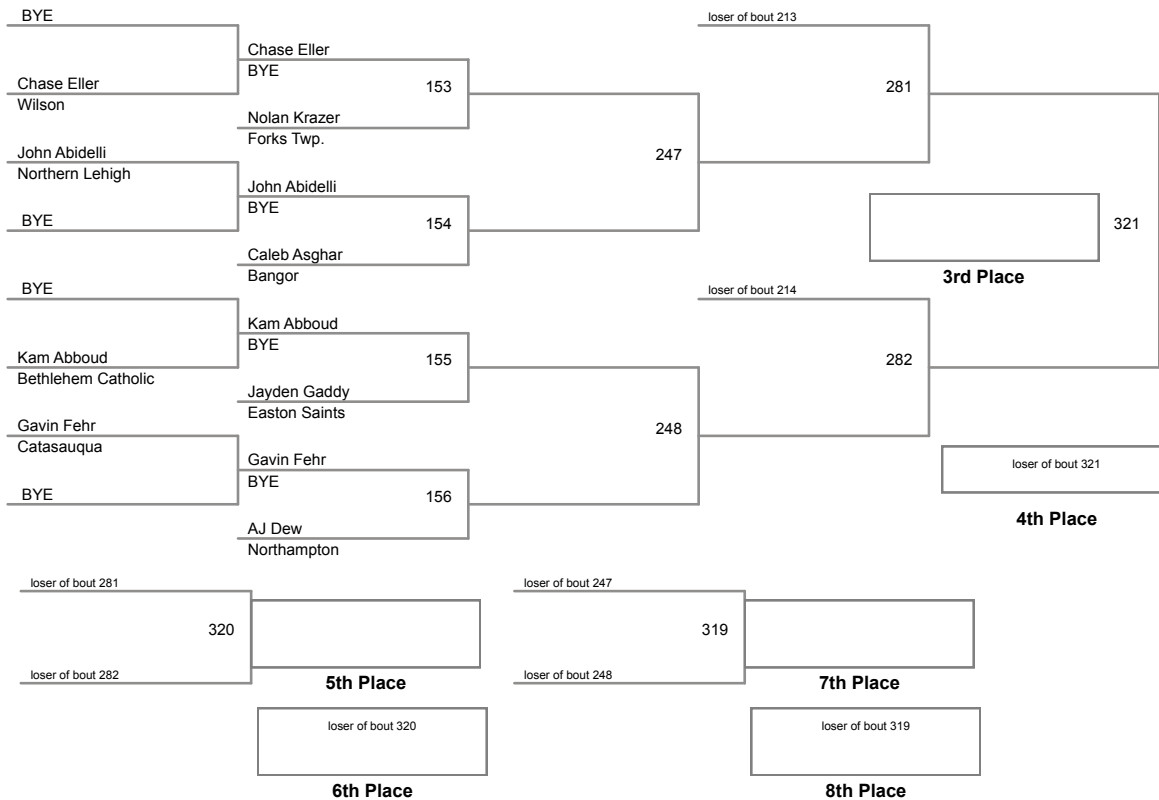

2015 VEWL Varsity
Championships

61 Lbs