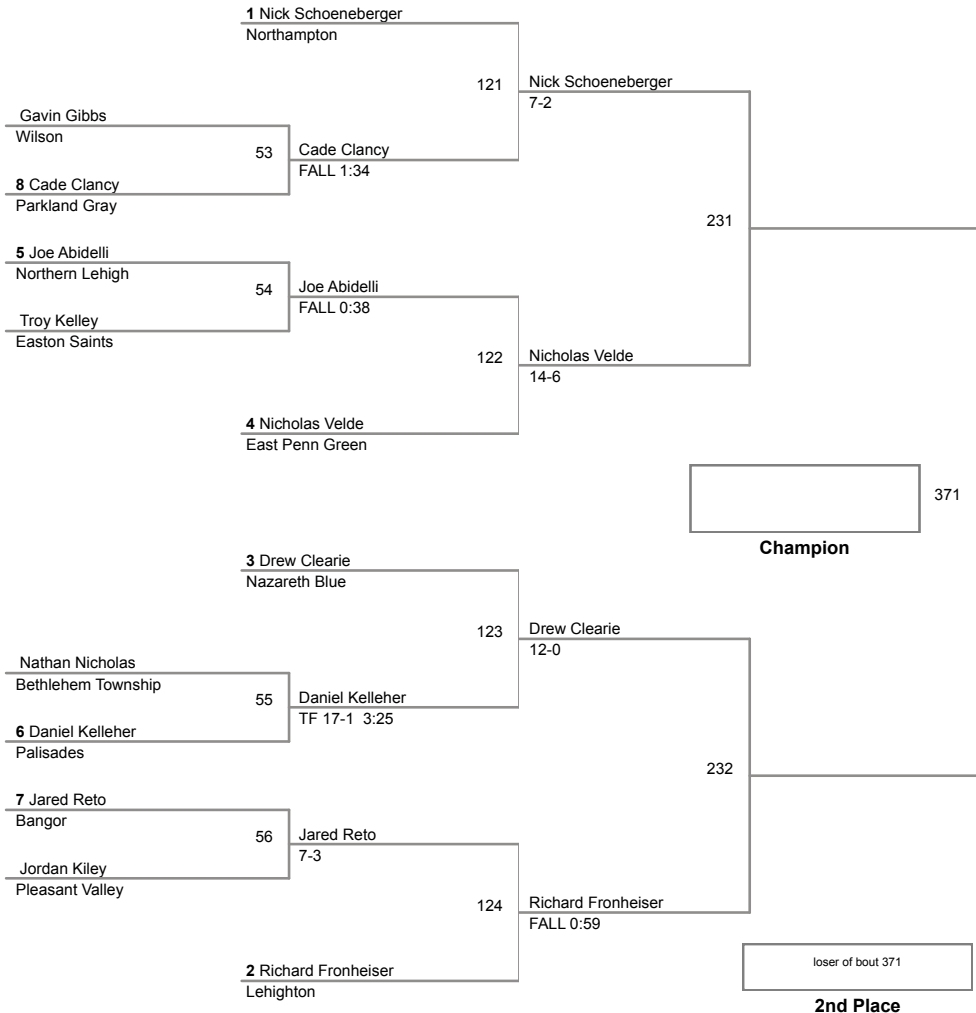

2015 VEWL Varsity
Championships

95 Lbs