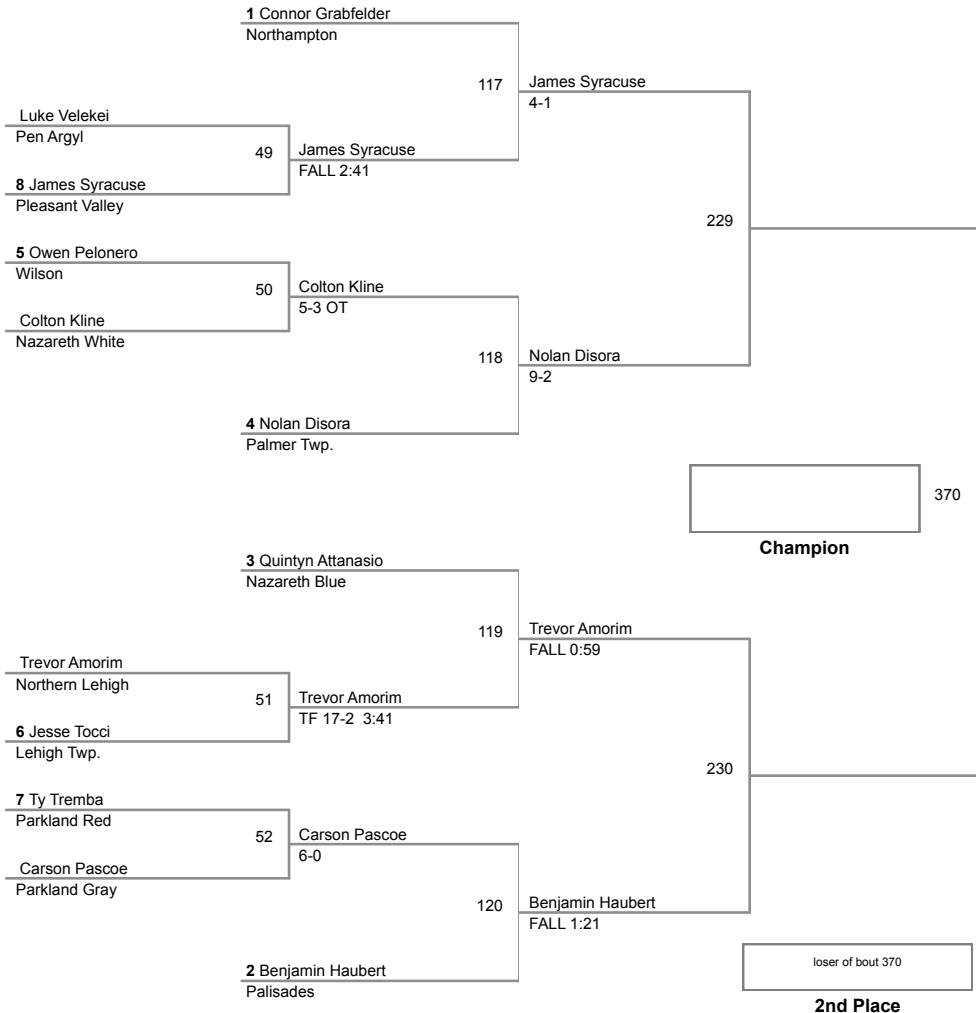

**70 Lbs**

2015 VEWL Varsity  
Championships

**76 Lbs**

2015 VEWL Varsity  
Championships

**80 Lbs**

**85 Lbs**

2015 VEWL Varsity  
Championships

**90 Lbs**