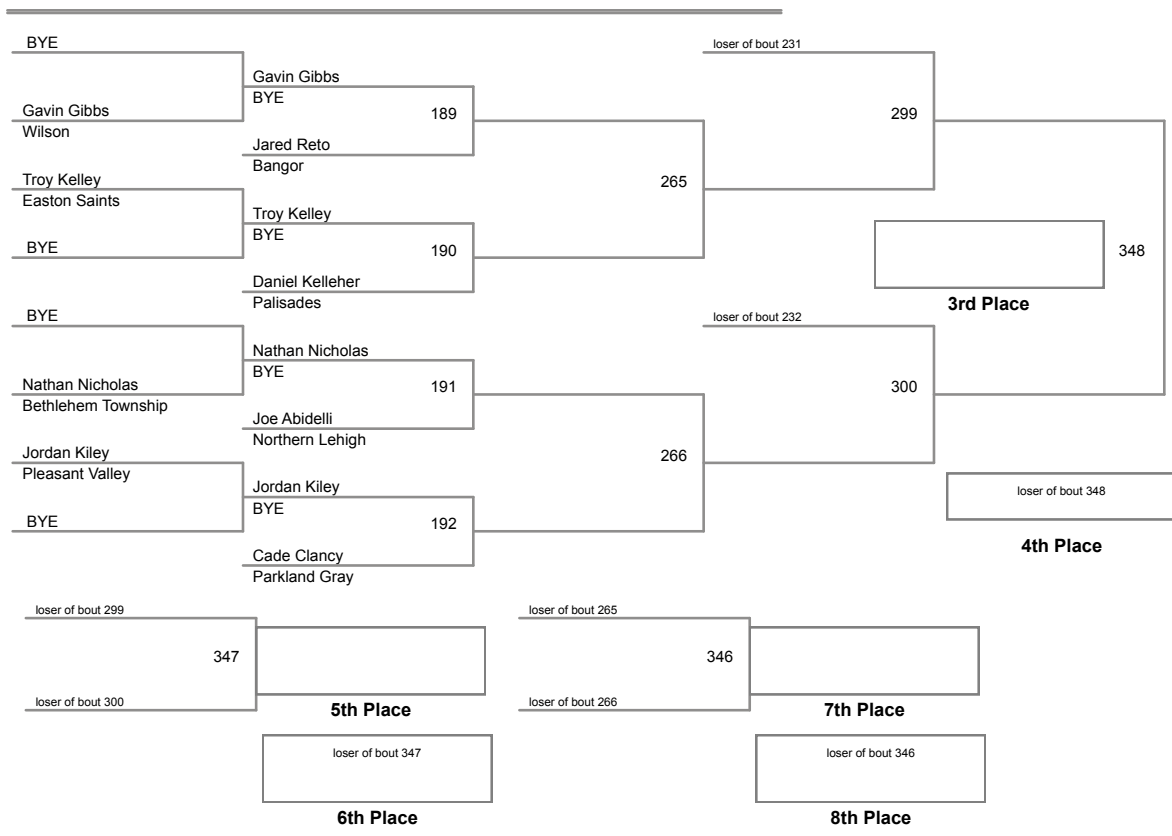

2015 VEWL Varsity
Championships

95 Lbs