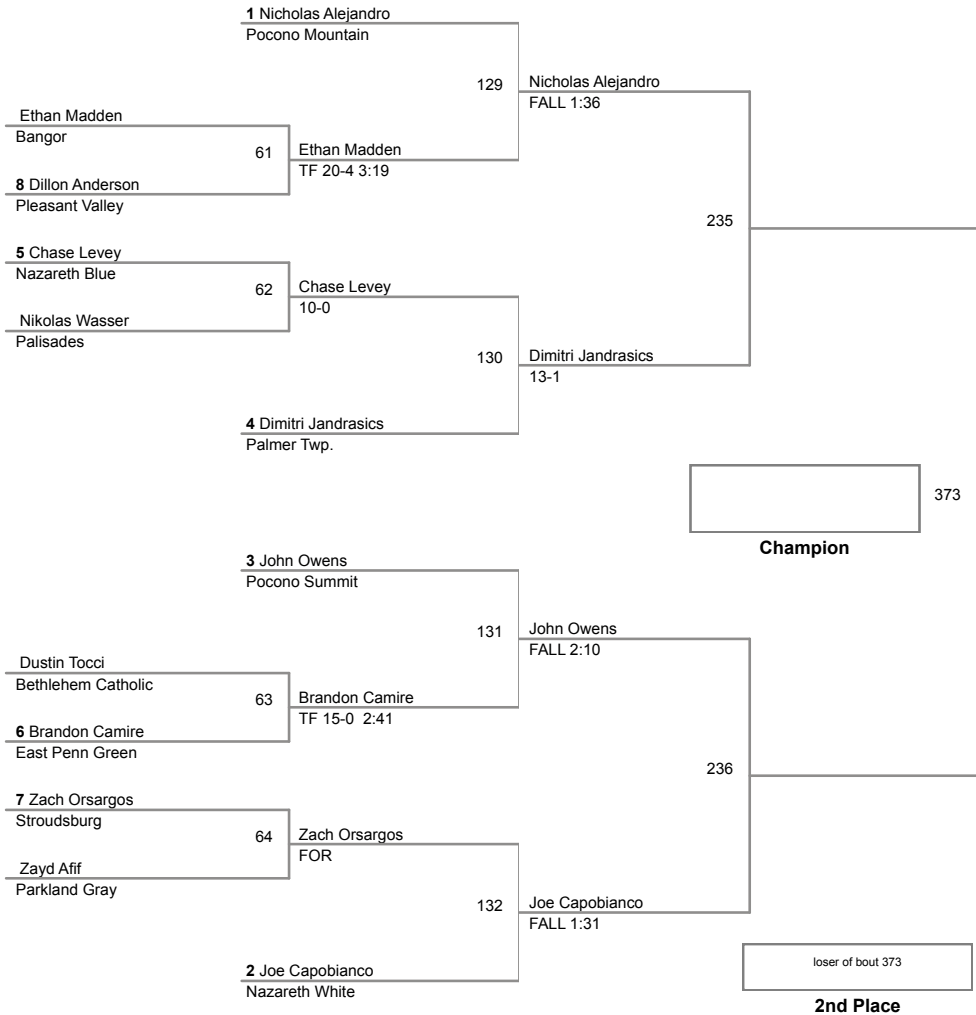

2015 VEWL Varsity  
Championships

**95 Lbs**

2015 VEWL Varsity  
Championships

**105 Lbs**

**120 Lbs**

2015 VEWL Varsity  
Championships

**160 Lbs**