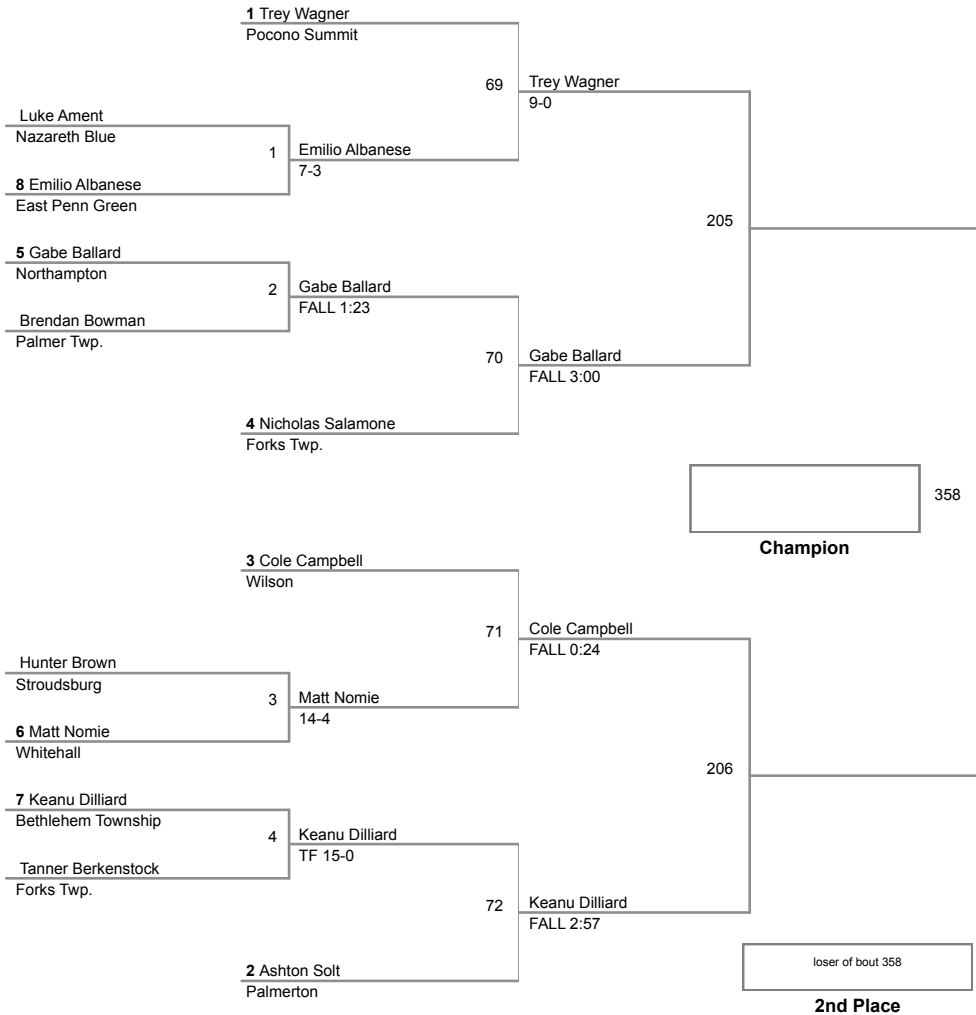

Plc	Points	Team	CH	CO
1	80	Northampton	8	8
2	48.5	East Penn Green	5	6
3	48	Palmer Twp.	5	6
4	47	Saucon Valley	5	4
5	45	Pleasant Valley	5	5
6	43	Nazareth White	5	4
7	37	Pocono Summit	3	4
8	34.5	Forks Twp.	4	7
9	33	Whitehall	3	4
10	32.5	Northern Lehigh	3	2
11	32	Wilson	4	5
12	25	Lehigh Twp.	2	7
13	24	Easton Saints	2	5
13	24	Nazareth Blue	2	8
15	22.5	Bethlehem Township	2	5
16	21	Stroudsburg	2	4
17	20	Lehighton	2	1
18	19.5	Bangor	-	11
19	19	Parkland Gray	1	5
20	17	Pocono Mountain	1	6
21	16.5	Palisades	1	4
22	13	Bethlehem Catholic	2	2
22	13	Parkland Red	-	7
24	9	East Stroudsburg	1	1
25	1	Catasauqua	-	6
26	0	Easton PAL	-	1
26	0	Moore Township	-	1
26	0	Palmerton	-	2
26	0	Pen Argyl	-	5

Team Scores Championships @ Sat, 7 Feb 2015 14:47:32

2015 VEWL Varsity
Championships

46 Lbs