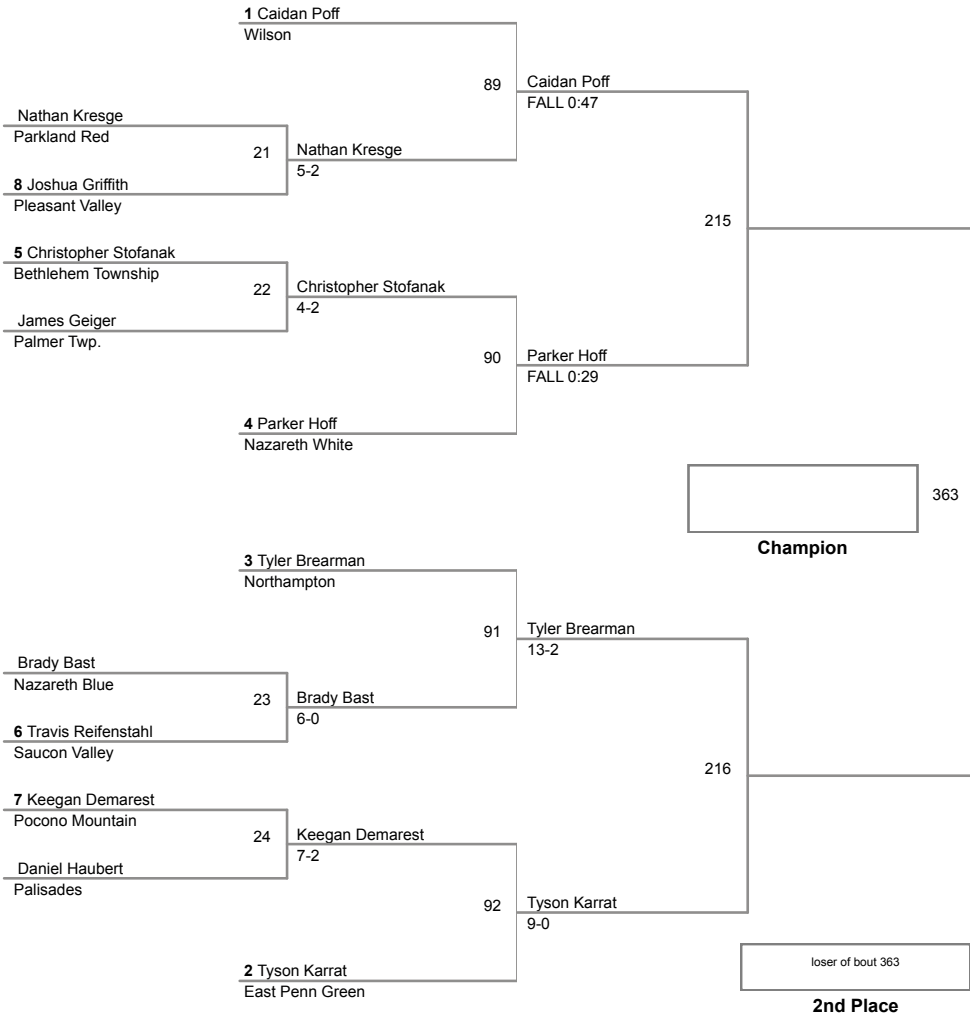

**58 Lbs**

2015 VEWL Varsity  
Championships

**61 Lbs**

2015 VEWL Varsity  
Championships

**64 Lbs**

2015 VEWL Varsity  
Championships

**67 Lbs**

2015 VEWL Varsity  
Championships