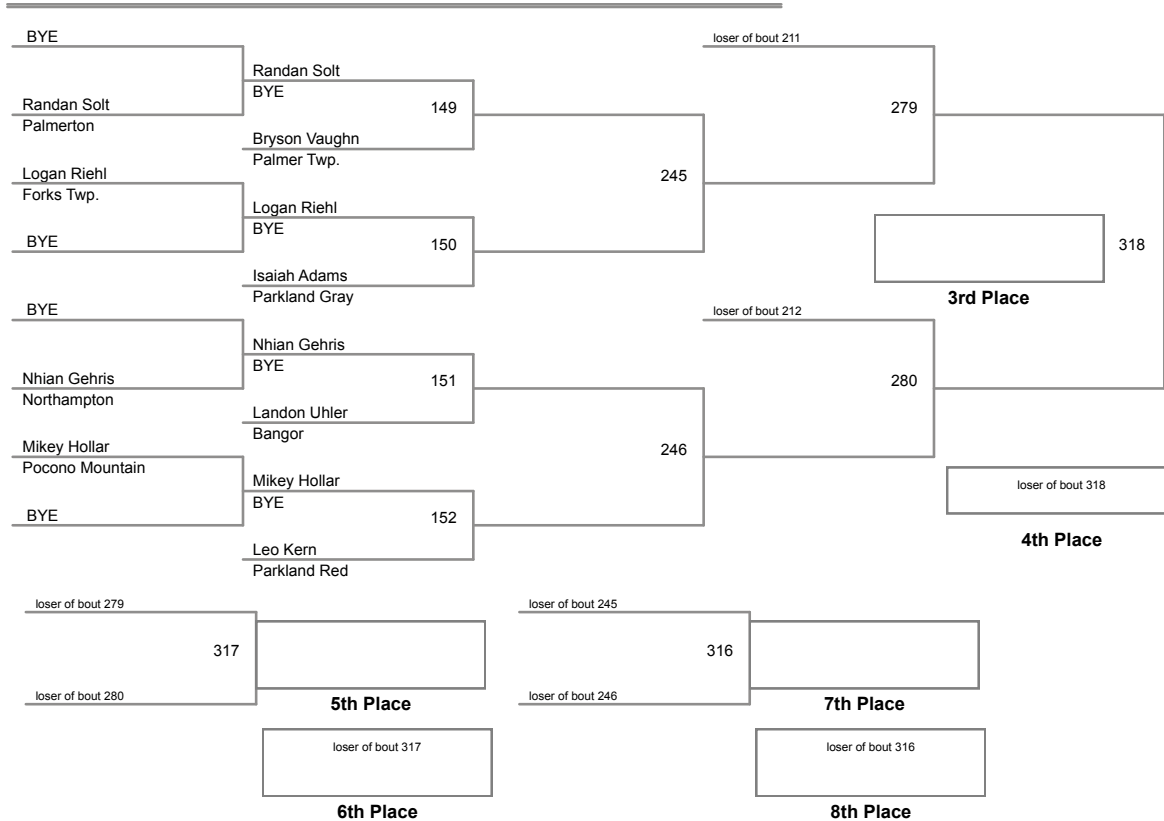

2015 VEWL Varsity
Championships

58 Lbs