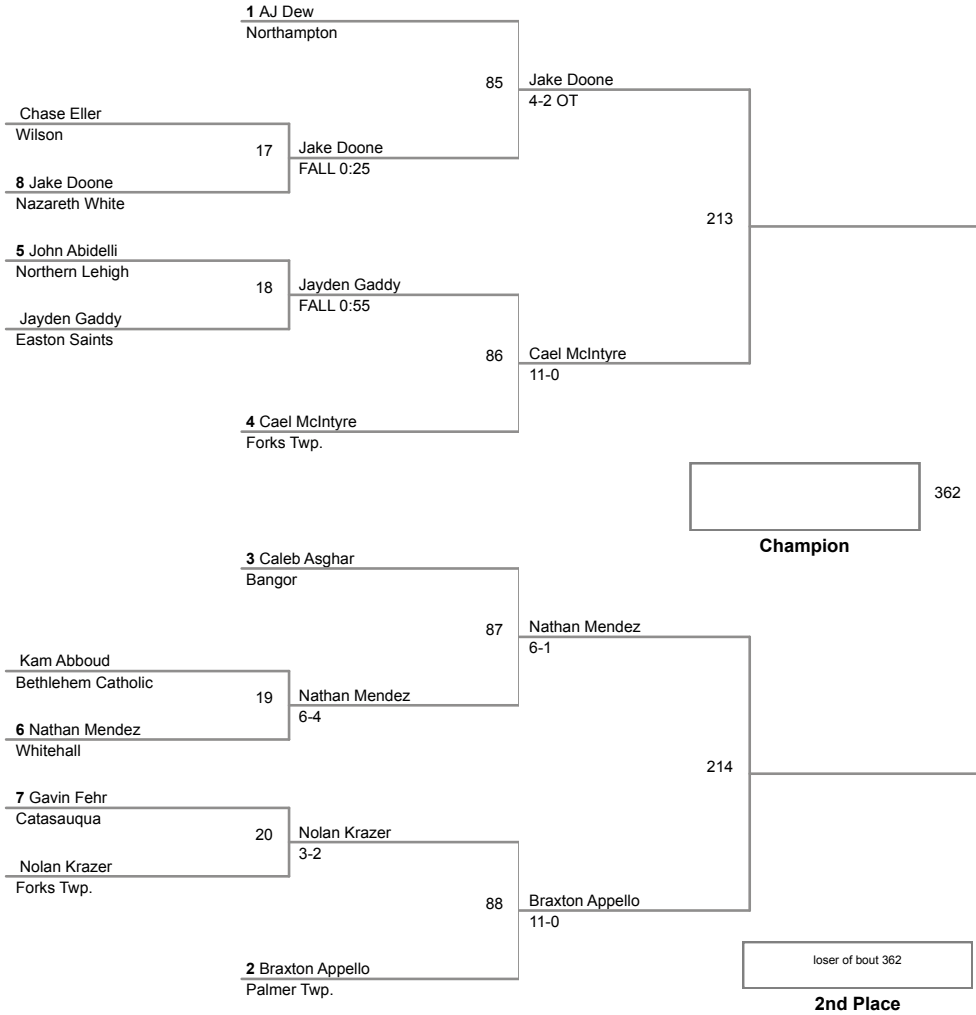

2015 VEWL Varsity
Championships

61 Lbs