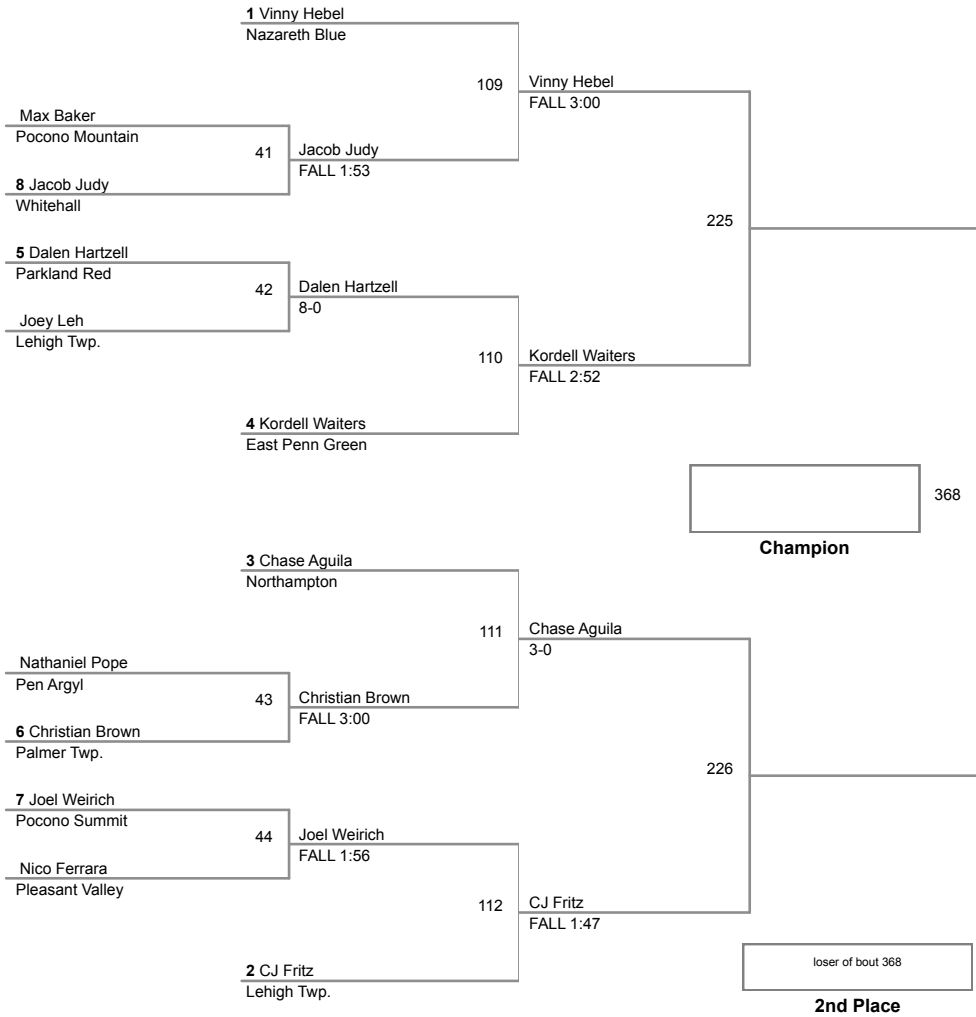

**70 Lbs**

2015 VEWL Varsity  
Championships

**76 Lbs**

2015 VEWL Varsity  
Championships

**80 Lbs**

**85 Lbs**

2015 VEWL Varsity  
Championships

**90 Lbs**