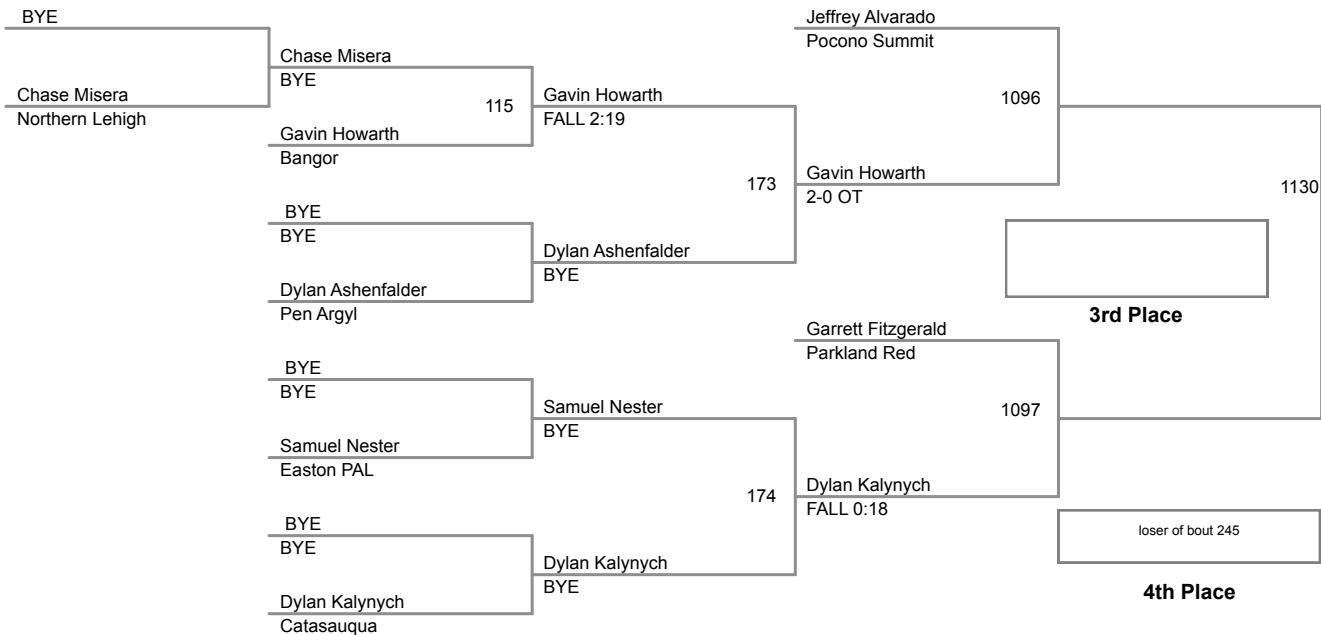

85 Lbs

2015 VEWL Varsity
East

90 Lbs

2015 VEVL Varsity
East

95 Lbs

2015 VEWL Varsity
East

105 Lbs

2015 VEWL Varsity
East

120 Lbs

**2015 VEWL Varsity
East**

160 Lbs

2015 VEWL Varsity
West

46 Lbs

2015 VEWL Varsity
West

50 Lbs

2015 VEWL Varsity
West