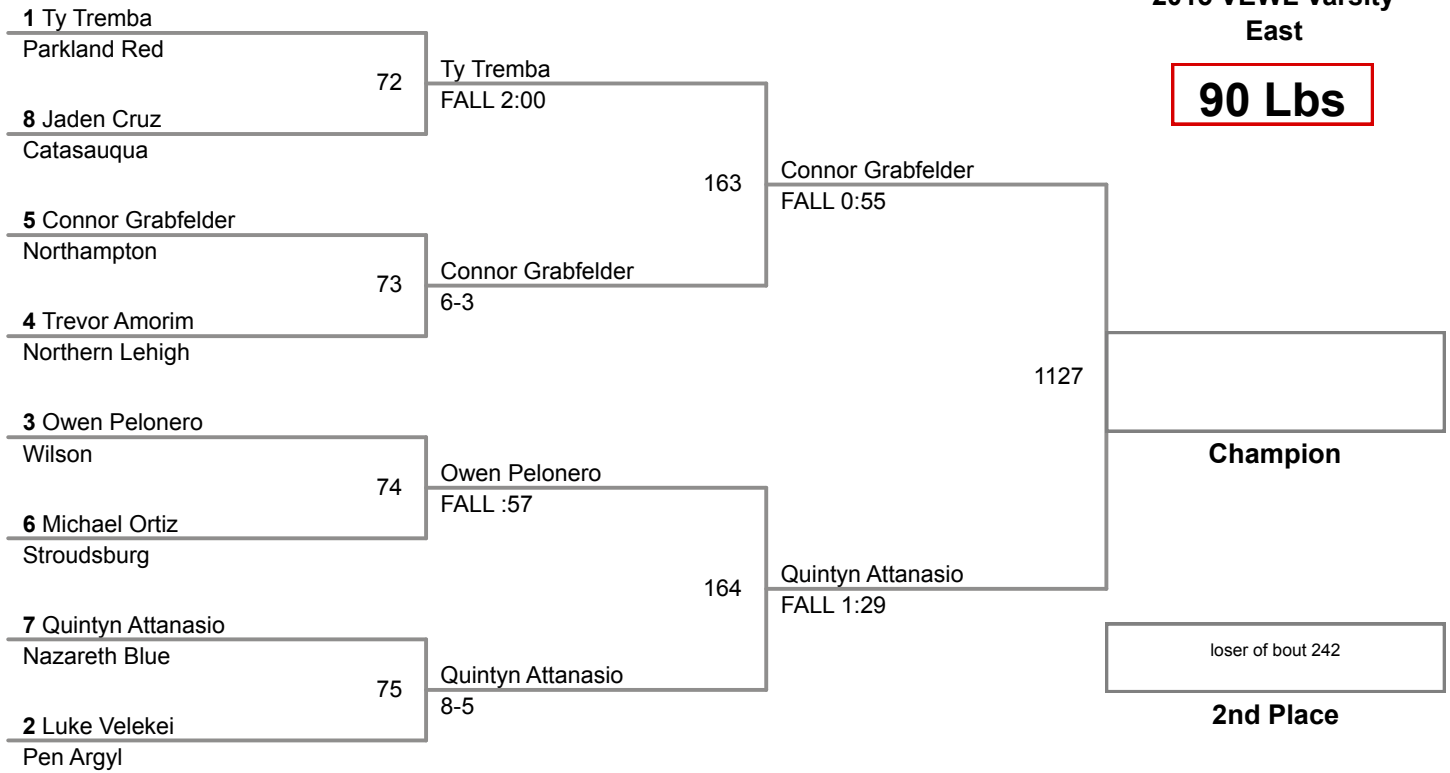

2015 VEWL Varsity
East

90 Lbs