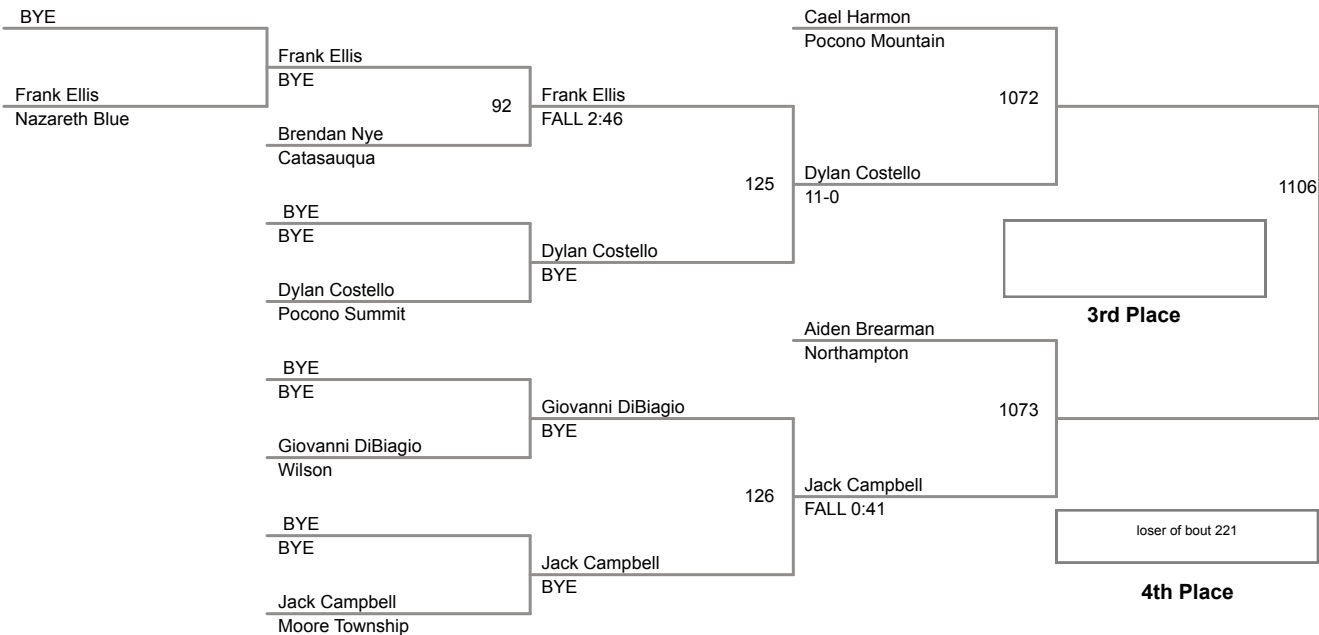

2015 VEWL Varsity
East

46 Lbs

2015 VEWL Varsity
East

50 Lbs

2015 VEWL Varsity
East

54 Lbs

2015 VEVL Varsity
East

58 Lbs

2015 VEWL Varsity
East

61 Lbs

64 Lbs

67 Lbs

Champion

2015 VEVL Varsity
East

70 Lbs

2015 VEWL Varsity
East

73 Lbs

2015 VEVL Varsity
East

76 Lbs

2015 VEVL Varsity
East

80 Lbs

Champion

2nd Place

2015 VEWL Varsity
East

120 Lbs

**2015 VEWL Varsity
East**

160 Lbs

2015 VEWL Varsity
West

46 Lbs

2015 VEWL Varsity
West

50 Lbs

2015 VEWL Varsity
West