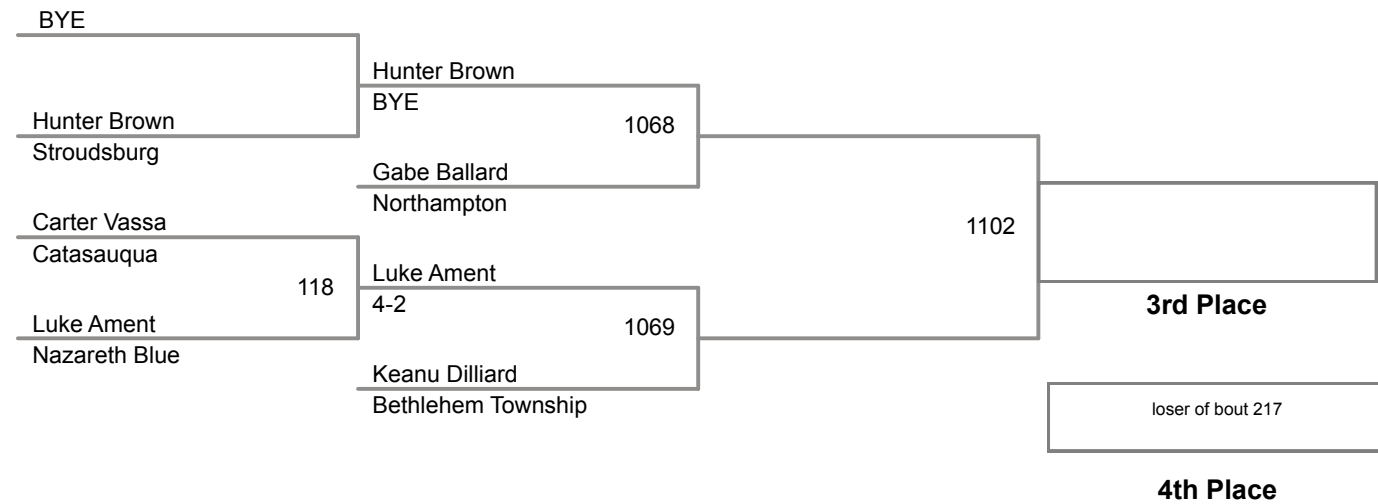

2015 VEWL Varsity
East

46 Lbs

2015 VEWL Varsity
East

50 Lbs

2015 VEWL Varsity
East

54 Lbs

2015 VEVL Varsity
East

58 Lbs

2015 VEWL Varsity
East

61 Lbs

64 Lbs

67 Lbs

Champion

2015 VEVL Varsity
East

70 Lbs

2015 VEWL Varsity
East

73 Lbs

2015 VEVL Varsity
East

76 Lbs

2015 VEVL Varsity
East

80 Lbs

Champion

2nd Place

2015 VEWL Varsity
East