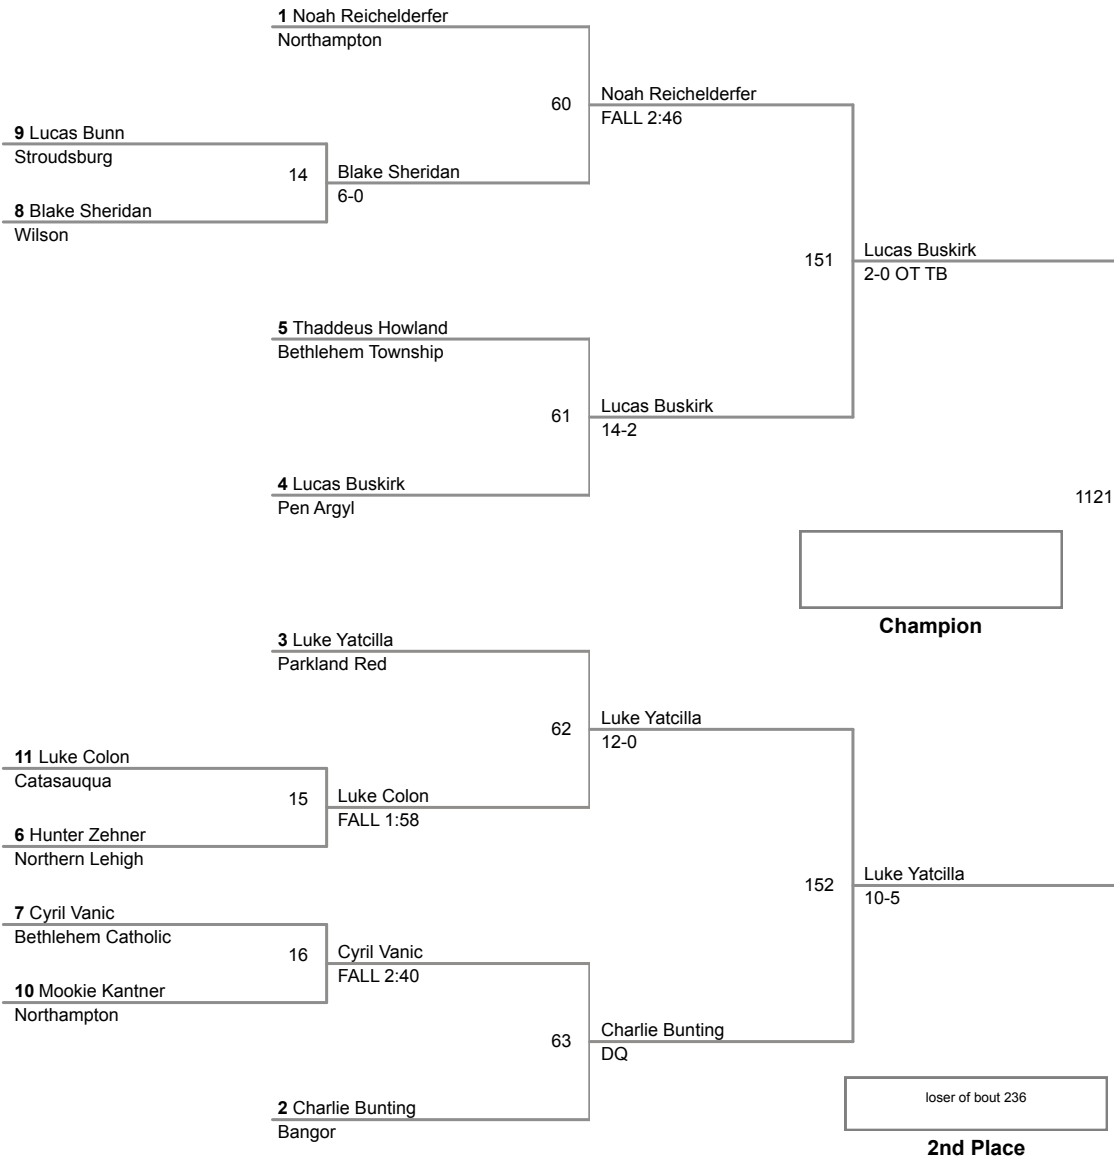

2015 VEVL Varsity
East

76 Lbs