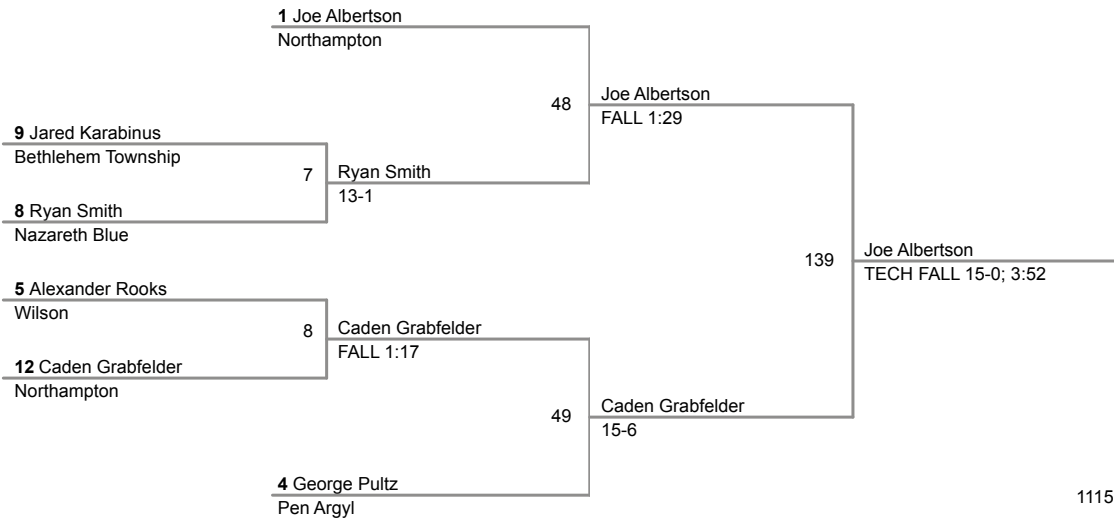

2015 VEWL Varsity
East

61 Lbs

64 Lbs

67 Lbs

Champion

2015 VEVL Varsity
East

70 Lbs

2015 VEWL Varsity
East

73 Lbs

2015 VEVL Varsity
East

76 Lbs

2015 VEVL Varsity
East

80 Lbs

Champion

2nd Place

2015 VEWL Varsity
East