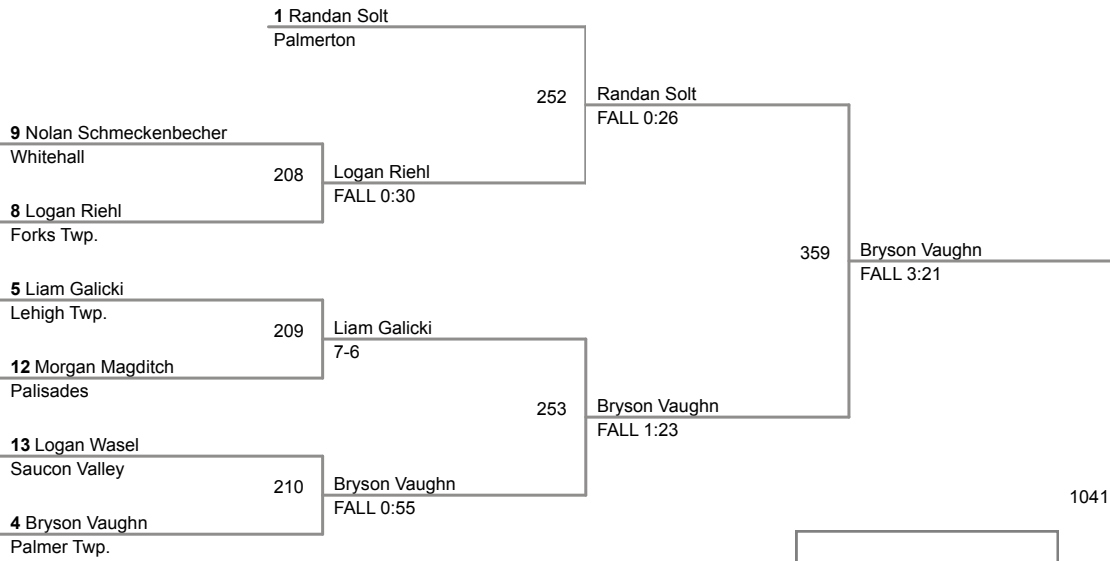

120 Lbs

**2015 VEWL Varsity
East**

160 Lbs

2015 VEWL Varsity
West

46 Lbs

2015 VEWL Varsity
West

50 Lbs

2015 VEWL Varsity
West

54 Lbs

2015 VEWL Varsity
West

58 Lbs

61 Lbs

2015 VEWL Varsity
West

64 Lbs

2015 VEWL Varsity
West

67 Lbs