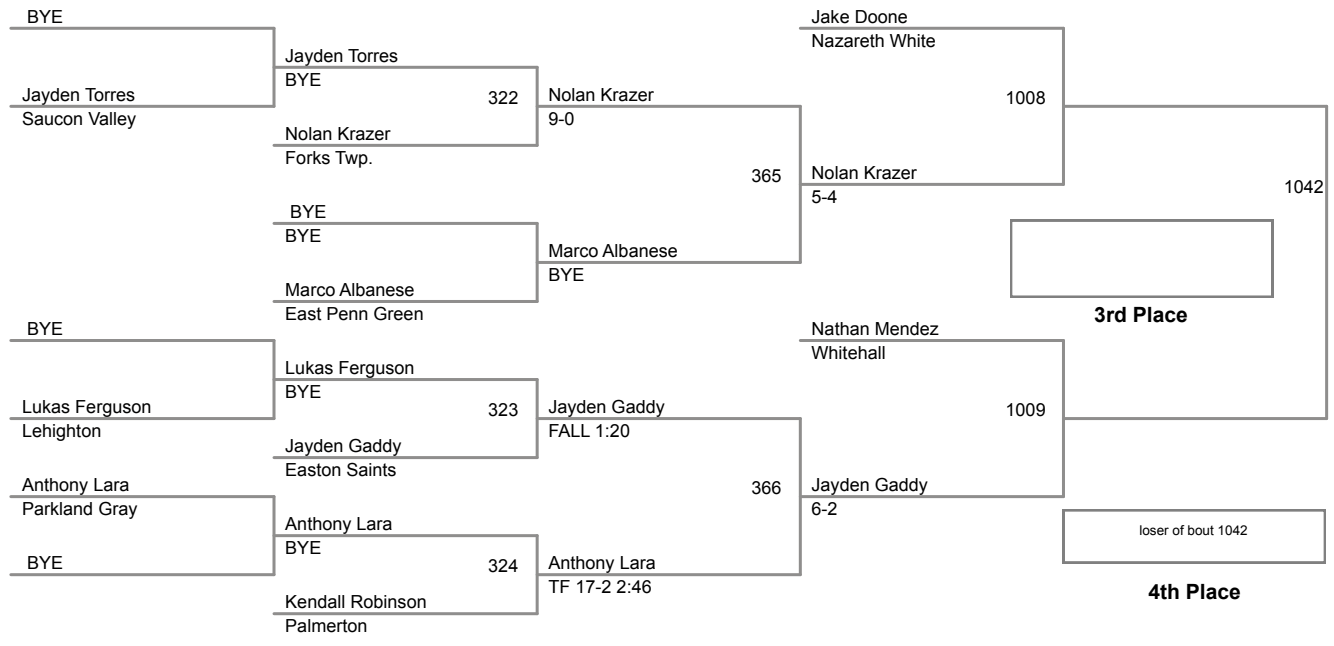

120 Lbs

**2015 VEWL Varsity
East**

160 Lbs

2015 VEWL Varsity
West

46 Lbs

2015 VEWL Varsity
West

50 Lbs

2015 VEWL Varsity
West

54 Lbs

2015 VEWL Varsity
West

58 Lbs

61 Lbs

2015 VEWL Varsity
West

64 Lbs

2015 VEWL Varsity
West

67 Lbs

2015 VEVL Varsity
West

70 Lbs

2015 VEWL Varsity
West

73 Lbs

76 Lbs

2015 VEVL Varsity
West

80 Lbs

Champion