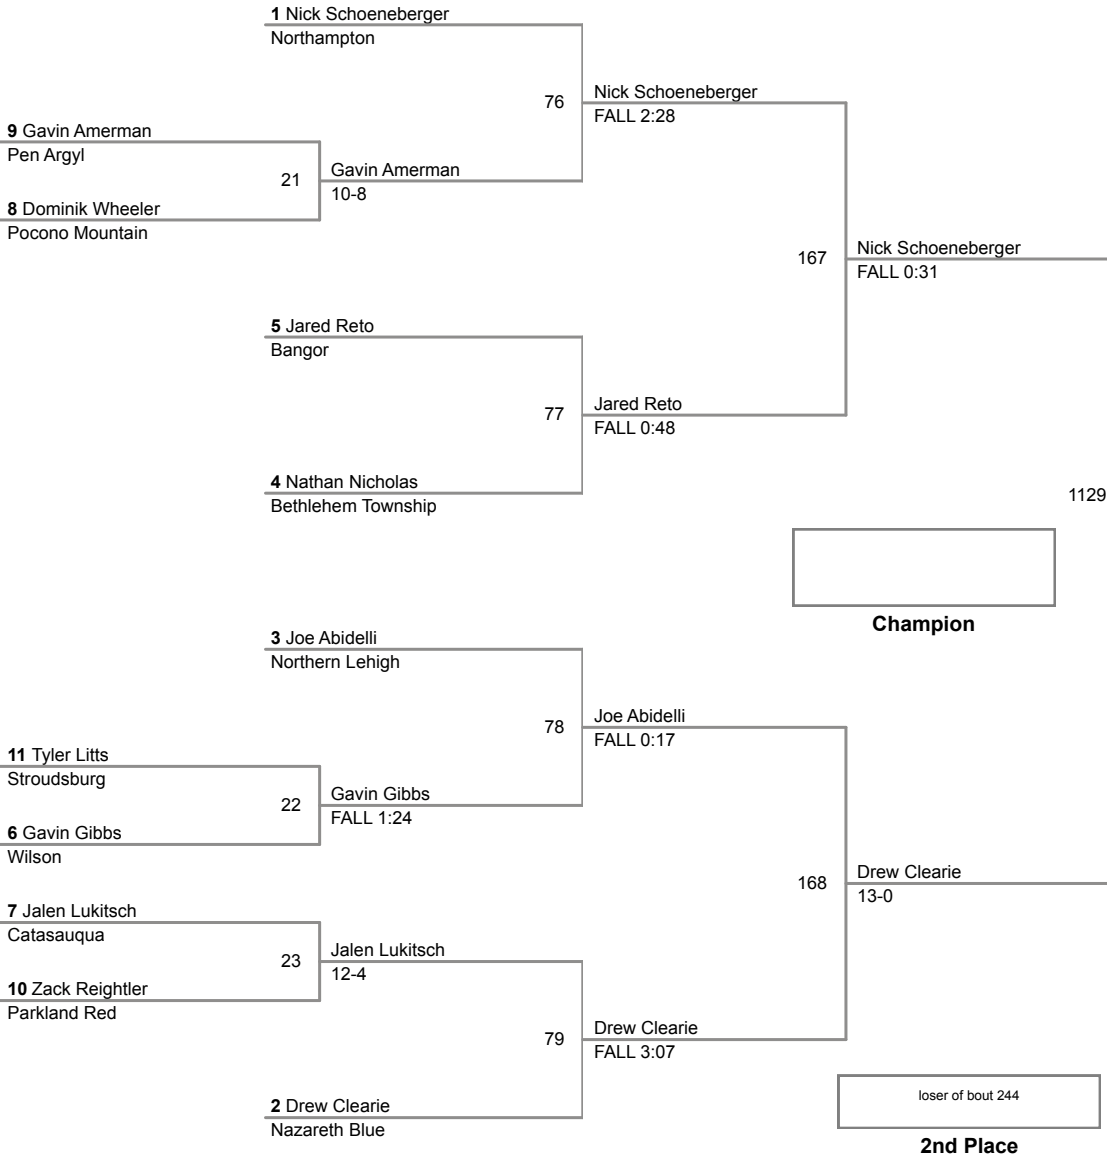

85 Lbs

2015 VEWL Varsity
East

90 Lbs

2015 VEVL Varsity
East

95 Lbs

2015 VEWL Varsity
East

105 Lbs

2015 VEWL Varsity
East

120 Lbs

**2015 VEWL Varsity
East**

160 Lbs

2015 VEWL Varsity
West

46 Lbs

2015 VEWL Varsity
West

50 Lbs

2015 VEWL Varsity
West