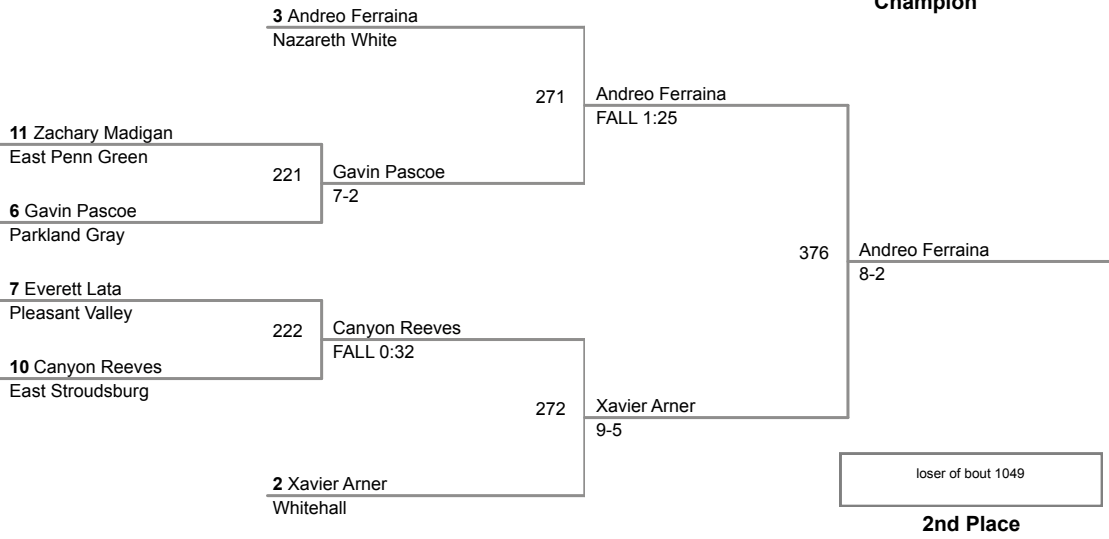

120 Lbs

**2015 VEWL Varsity
East**

160 Lbs

2015 VEWL Varsity
West

46 Lbs

2015 VEWL Varsity
West

50 Lbs

2015 VEWL Varsity
West

54 Lbs

2015 VEWL Varsity
West

58 Lbs

61 Lbs

2015 VEWL Varsity
West

64 Lbs

2015 VEWL Varsity
West

67 Lbs

2015 VEVL Varsity
West

70 Lbs

2015 VEWL Varsity
West

73 Lbs

76 Lbs

2015 VEVL Varsity
West

80 Lbs

Champion