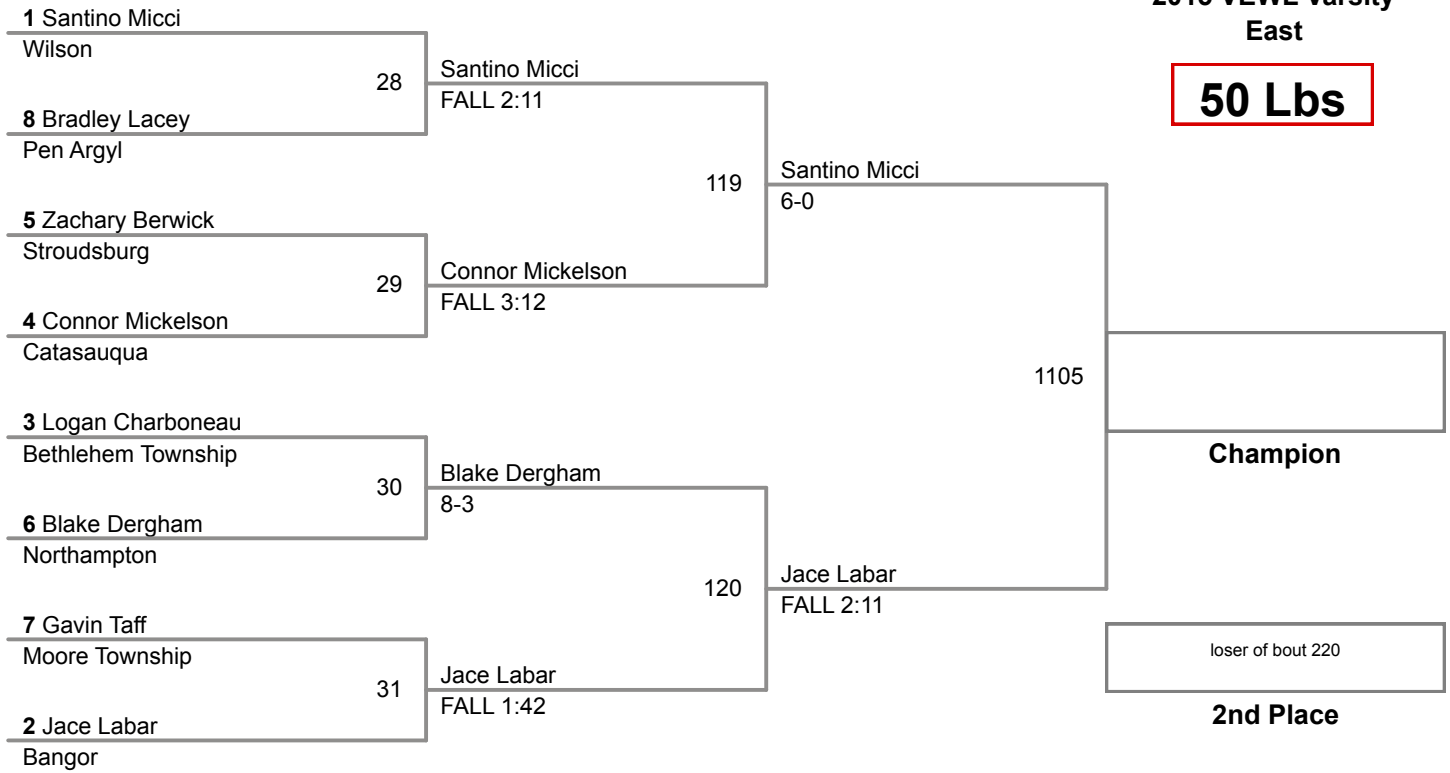

2015 VEWL Varsity
East

46 Lbs

2015 VEWL Varsity
East

50 Lbs

2015 VEWL Varsity
East

54 Lbs

2015 VEVL Varsity
East

58 Lbs

2015 VEWL Varsity
East

61 Lbs

64 Lbs

67 Lbs

Champion

2015 VEVL Varsity
East

70 Lbs

2015 VEWL Varsity
East

73 Lbs

2015 VEVL Varsity
East

76 Lbs

2015 VEVL Varsity
East

80 Lbs

Champion

2nd Place

2015 VEWL Varsity
East

120 Lbs

**2015 VEWL Varsity
East**

160 Lbs

2015 VEWL Varsity
West

46 Lbs

2015 VEWL Varsity
West

50 Lbs

2015 VEWL Varsity
West