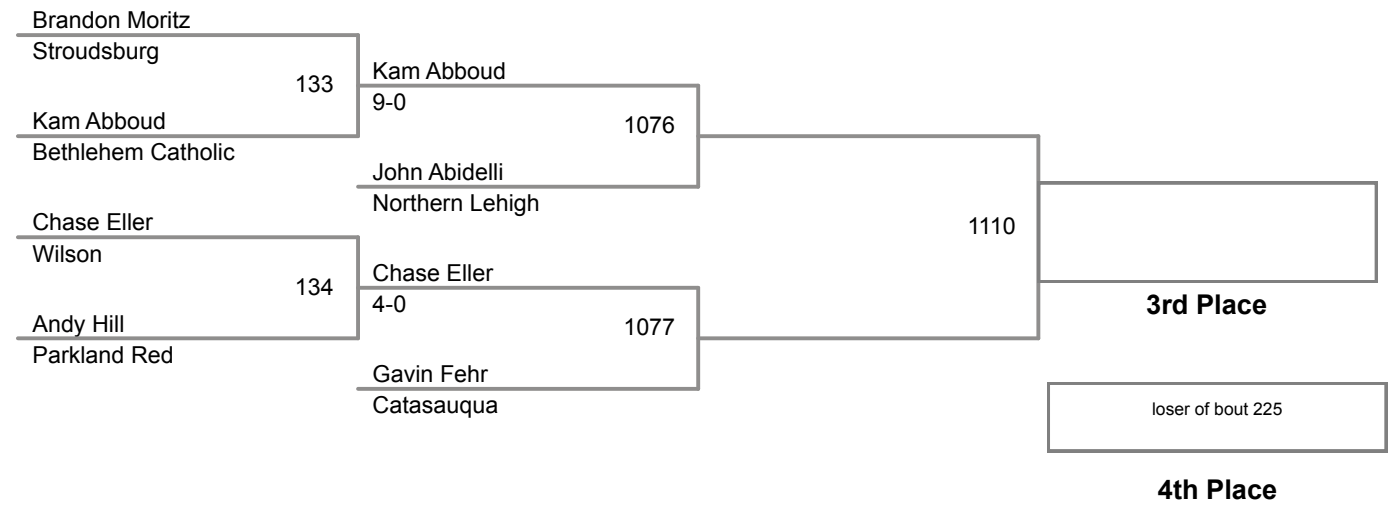

2015 VEWL Varsity
East

46 Lbs

2015 VEWL Varsity
East

50 Lbs

2015 VEWL Varsity
East

54 Lbs

2015 VEVL Varsity
East

58 Lbs

2015 VEWL Varsity
East

61 Lbs

64 Lbs

67 Lbs

Champion

2015 VEVL Varsity
East

70 Lbs

2015 VEWL Varsity
East

73 Lbs

2015 VEVL Varsity
East

76 Lbs

2015 VEVL Varsity
East

80 Lbs

Champion

2nd Place

2015 VEWL Varsity
East