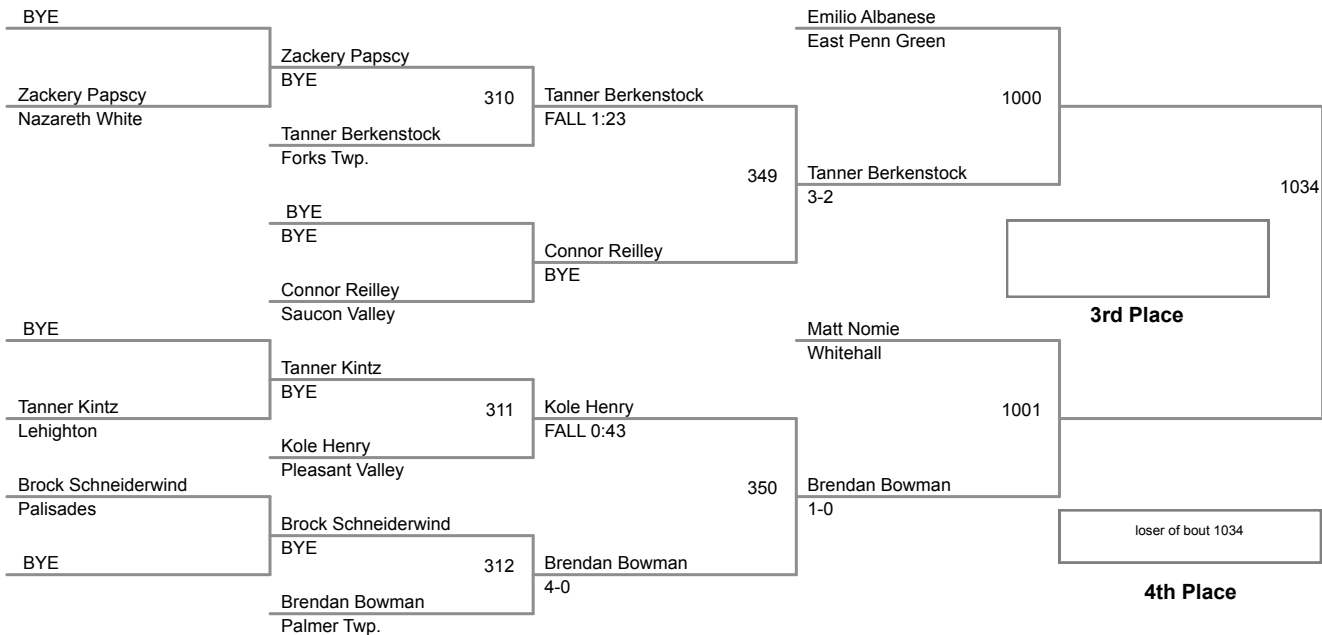

120 Lbs

**2015 VEWL Varsity
East**

160 Lbs

2015 VEWL Varsity
West

46 Lbs

2015 VEWL Varsity
West

50 Lbs

2015 VEWL Varsity
West