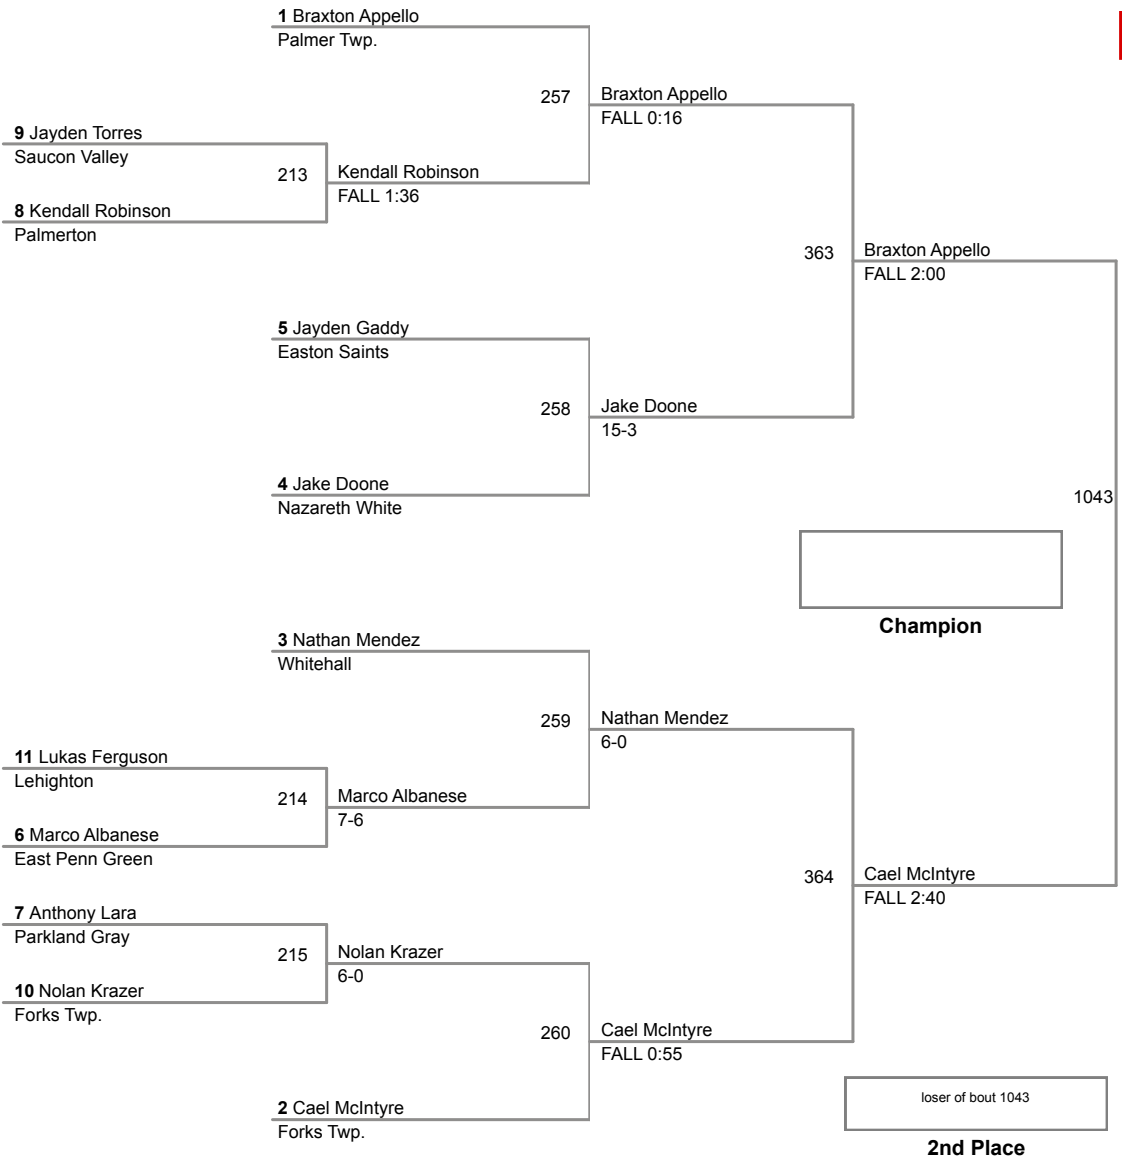

120 Lbs

**2015 VEWL Varsity
East**

160 Lbs

2015 VEWL Varsity
West

46 Lbs

2015 VEWL Varsity
West

50 Lbs

2015 VEWL Varsity
West

54 Lbs

2015 VEWL Varsity
West

58 Lbs

61 Lbs

2015 VEWL Varsity
West

64 Lbs

2015 VEWL Varsity
West

67 Lbs