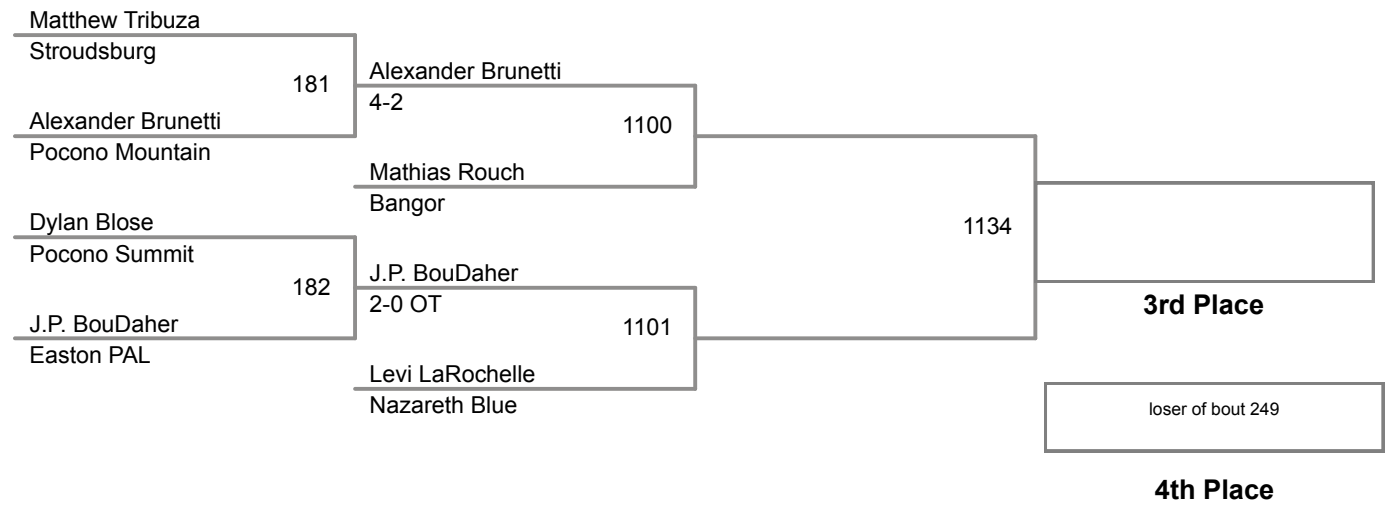

85 Lbs

2015 VEWL Varsity
East

90 Lbs

2015 VEVL Varsity
East

95 Lbs

2015 VEWL Varsity
East

105 Lbs

2015 VEWL Varsity
East

120 Lbs

**2015 VEWL Varsity
East**

160 Lbs

2015 VEWL Varsity
West

46 Lbs

2015 VEWL Varsity
West

50 Lbs

2015 VEWL Varsity
West