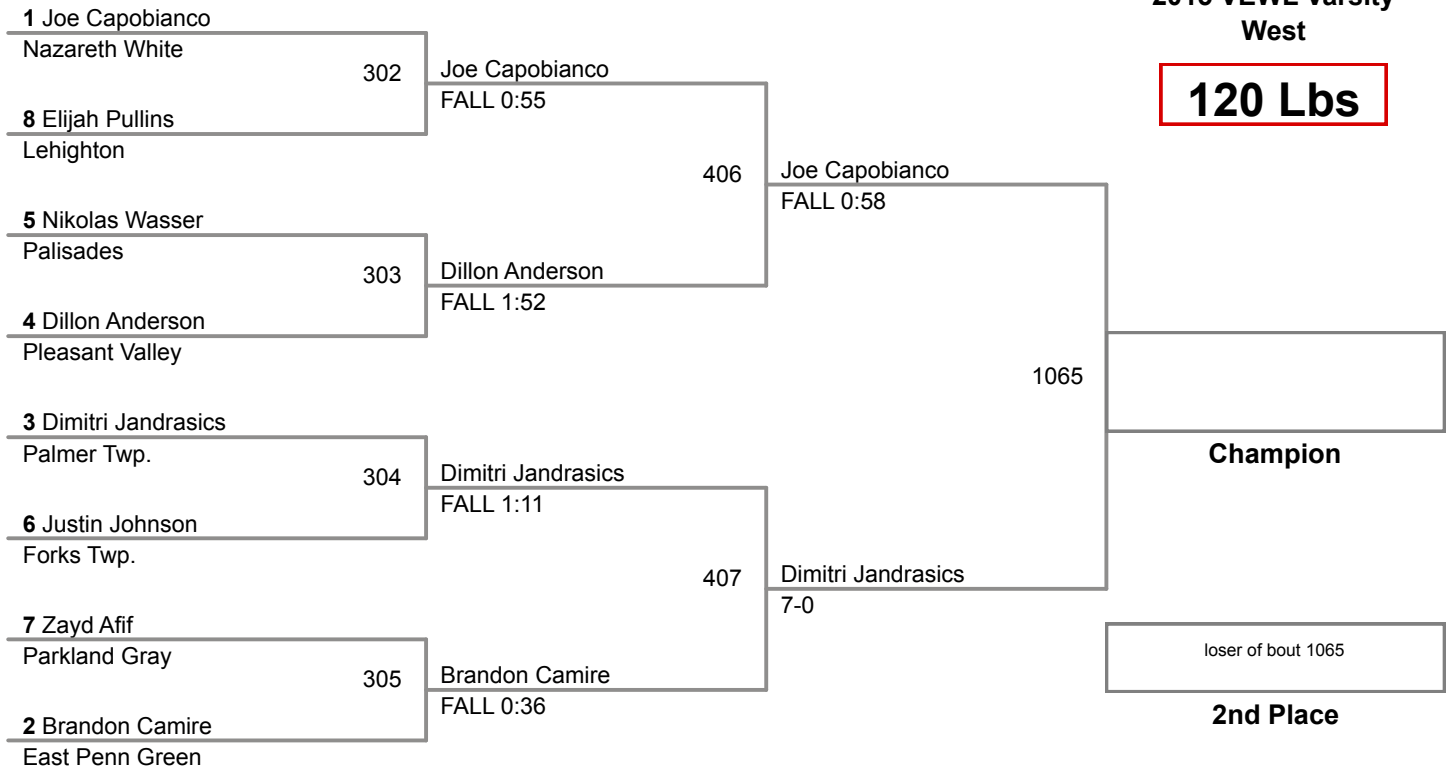

**2015 VEWL Varsity
West**

120 Lbs