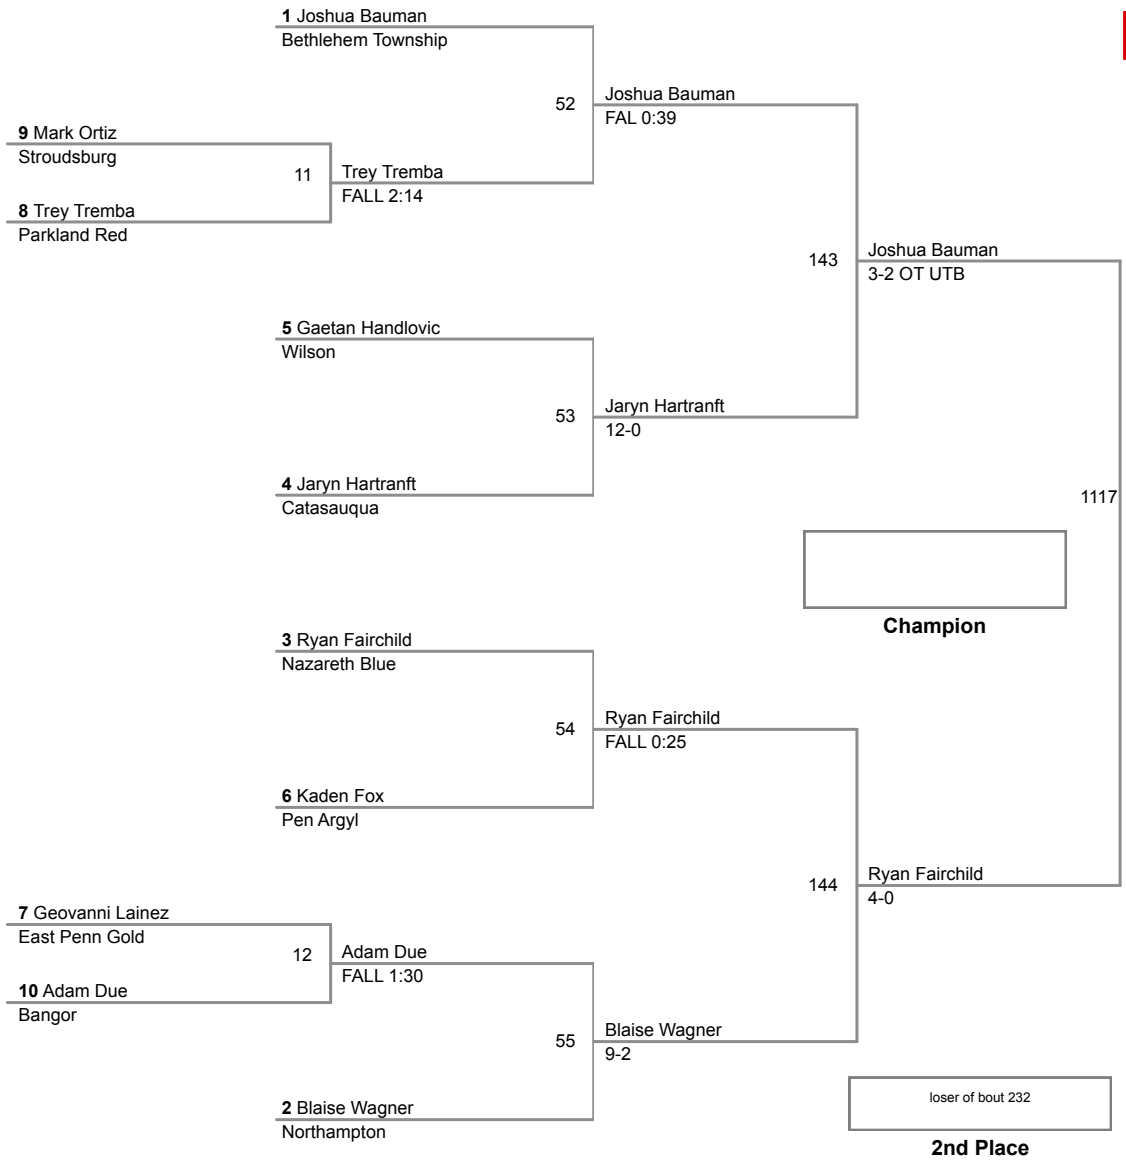

2015 VEWL Varsity
East

61 Lbs

64 Lbs

67 Lbs

Champion

2015 VEVL Varsity
East

70 Lbs

2015 VEWL Varsity
East