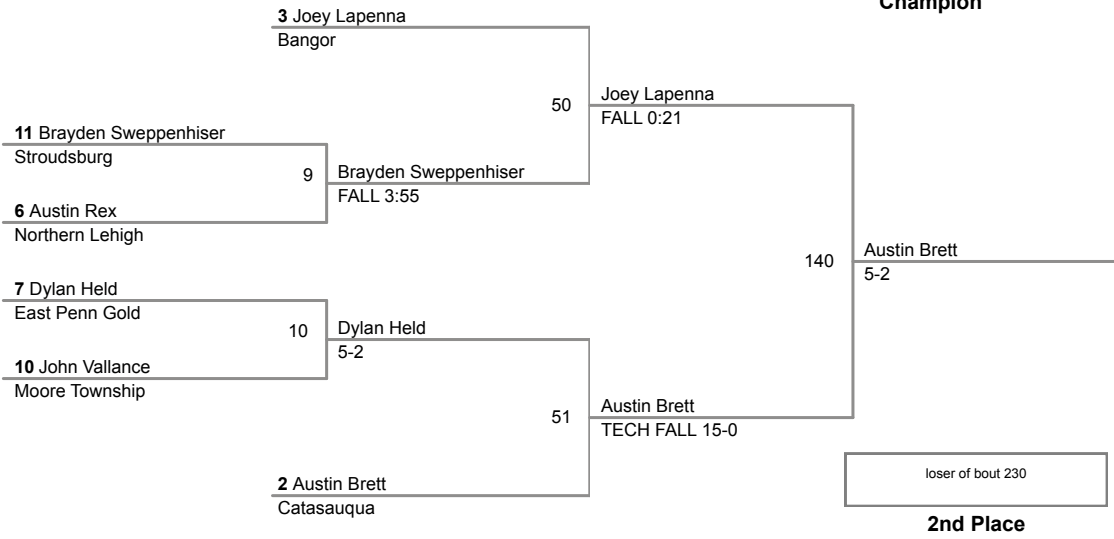

2015 VEWL Varsity
East

61 Lbs

64 Lbs

67 Lbs

Champion

2015 VEVL Varsity
East

70 Lbs

2015 VEWL Varsity
East

73 Lbs

2015 VEVL Varsity
East

76 Lbs

2015 VEVL Varsity
East

80 Lbs

Champion

2nd Place

2015 VEWL Varsity
East