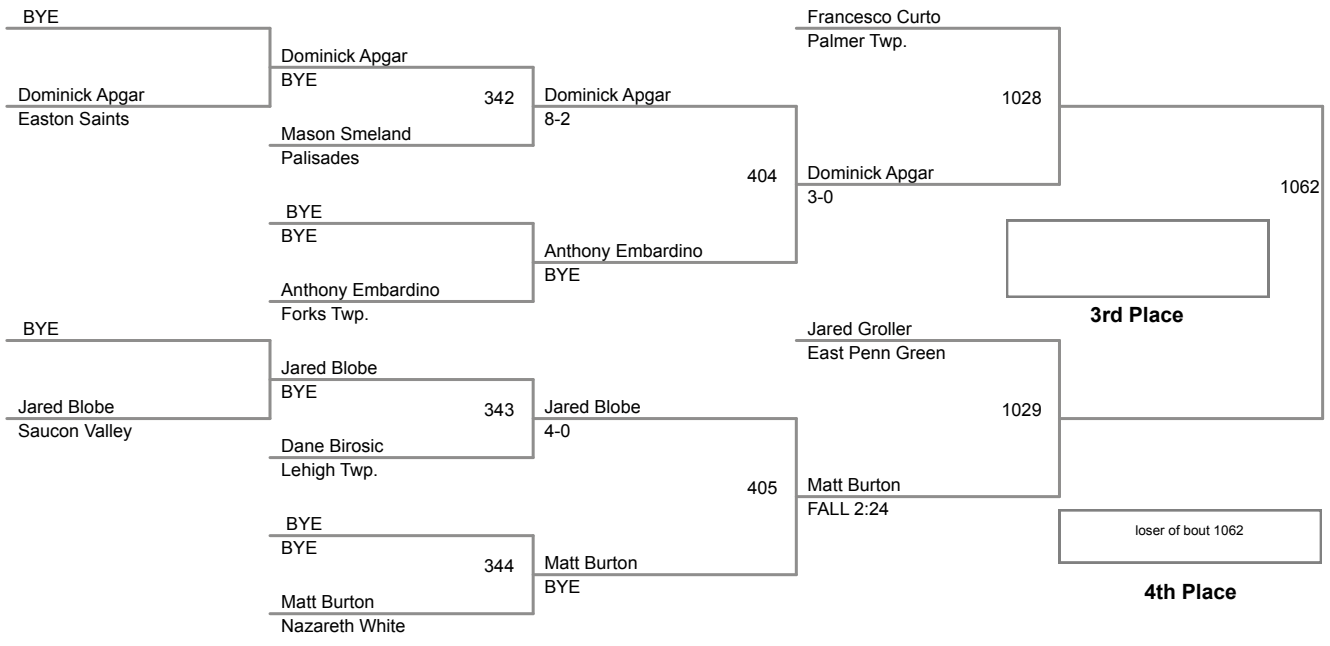

2015 VEVL Varsity
West

70 Lbs

2015 VEWL Varsity
West

73 Lbs

76 Lbs

2015 VEVL Varsity
West

80 Lbs

Champion

2015 VEWL Varsity
West

85 Lbs

2015 VEWL Varsity
West

90 Lbs

2015 VEWL Varsity
West

95 Lbs

105 Lbs

**2015 VEWL Varsity
West**