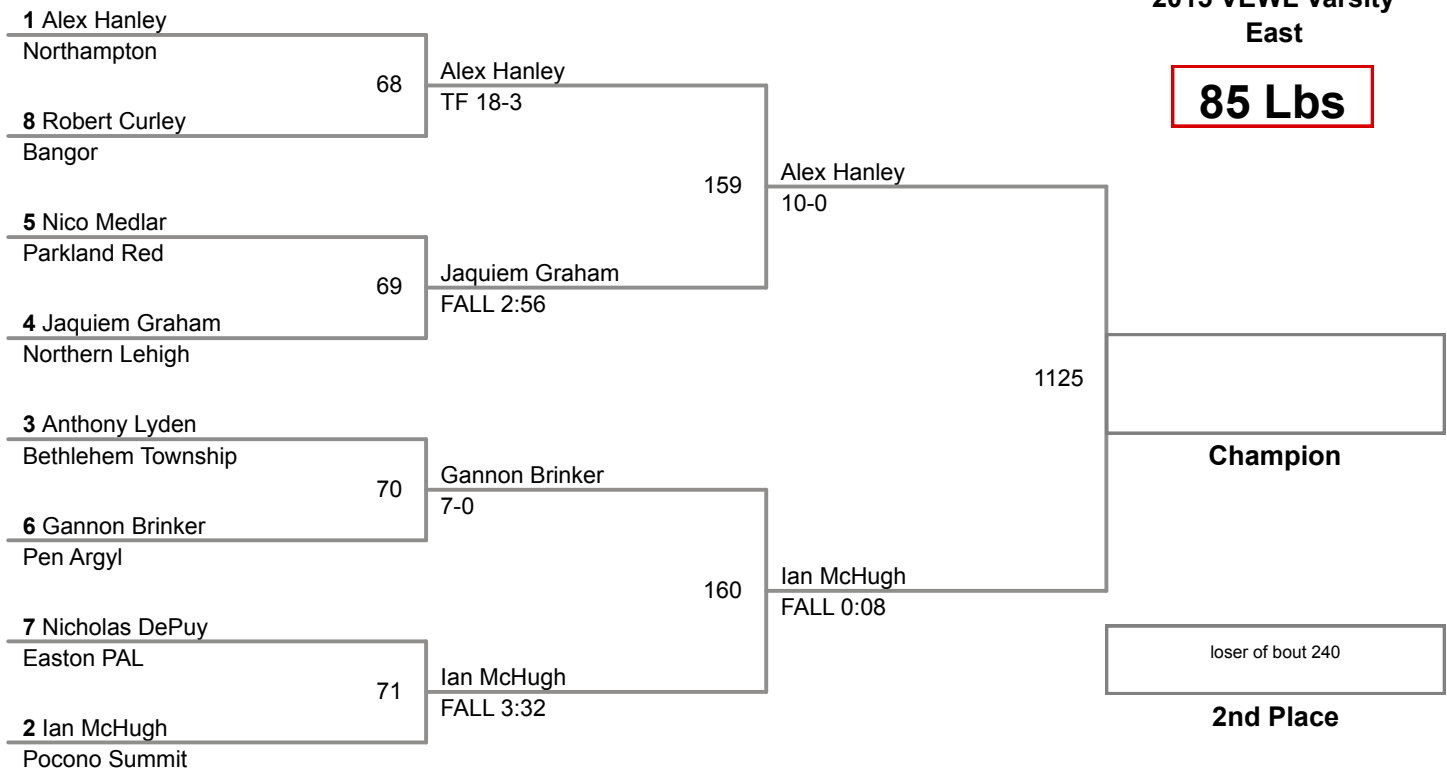

2015 VEWL Varsity
East

85 Lbs