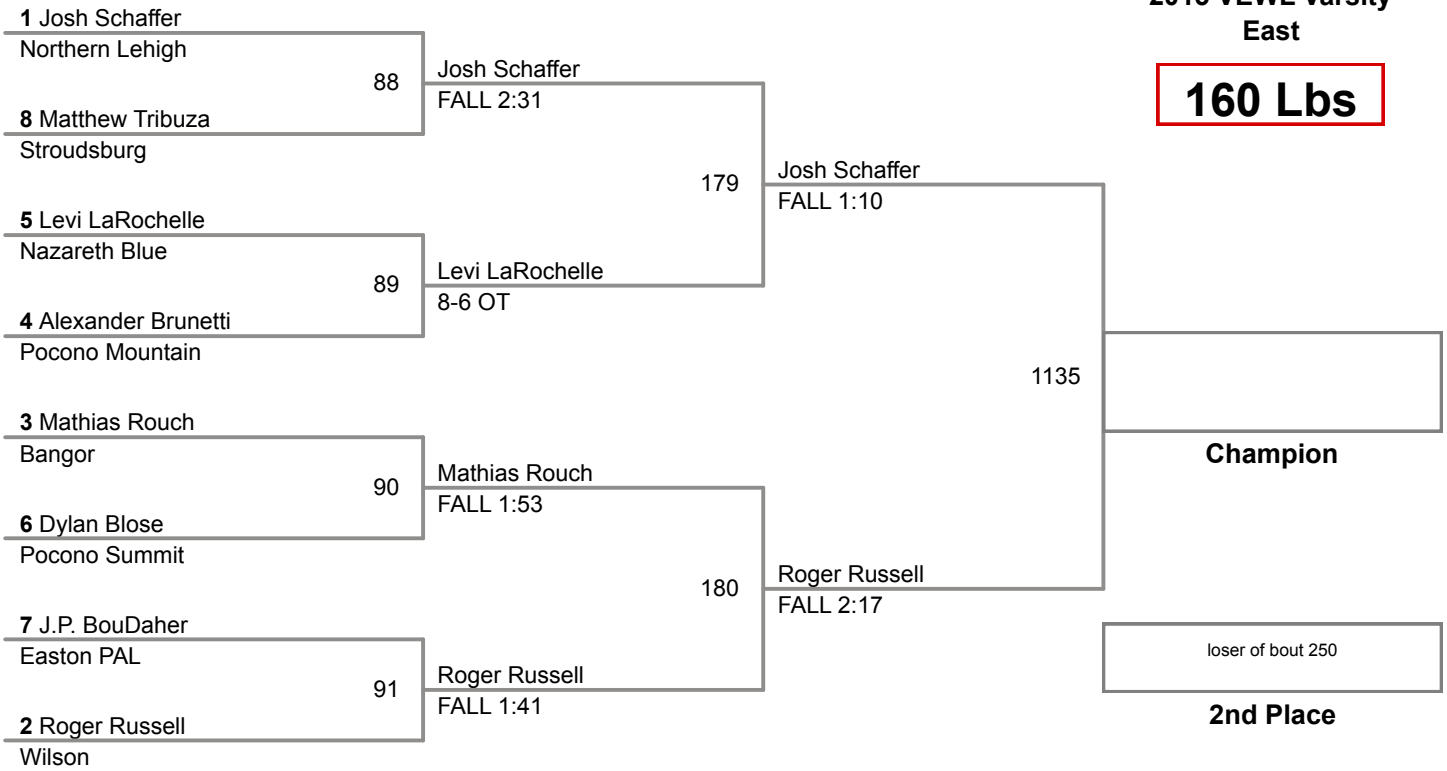

**2015 VEWL Varsity
East**

160 Lbs