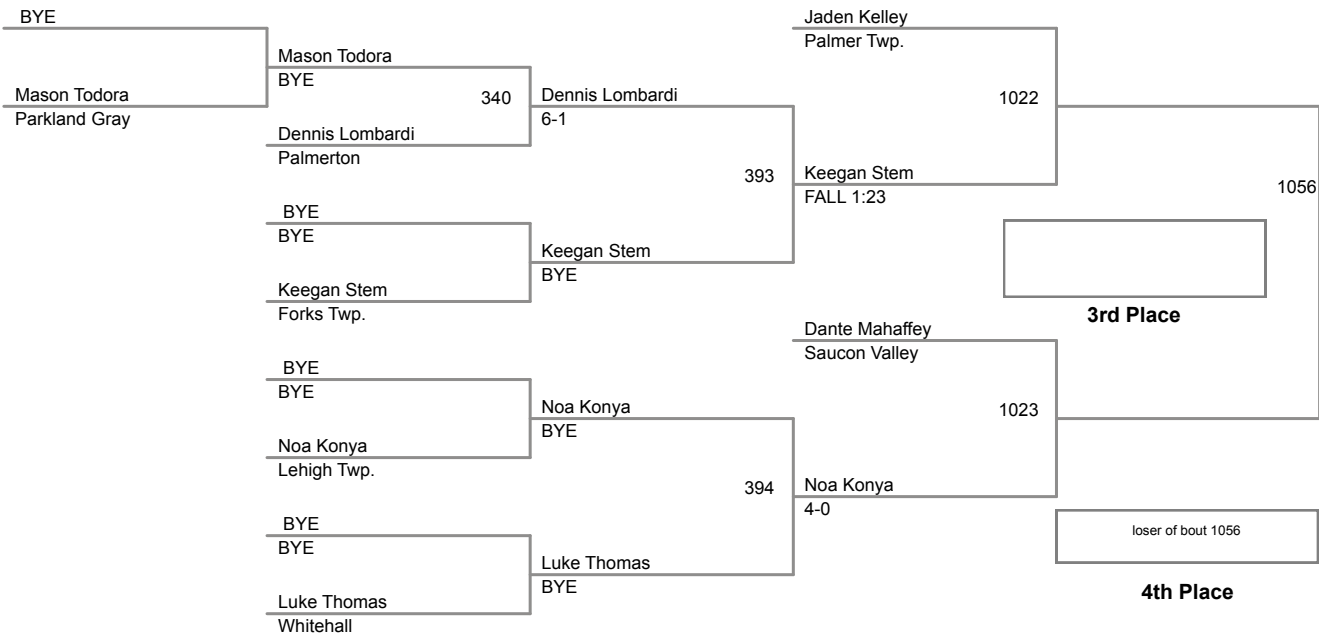

2015 VEVL Varsity
West

70 Lbs

2015 VEWL Varsity
West

73 Lbs

76 Lbs

2015 VEVL Varsity
West

80 Lbs

Champion

2015 VEWL Varsity
West

85 Lbs

2015 VEWL Varsity
West

90 Lbs

2015 VEWL Varsity
West

95 Lbs

105 Lbs

**2015 VEWL Varsity
West**