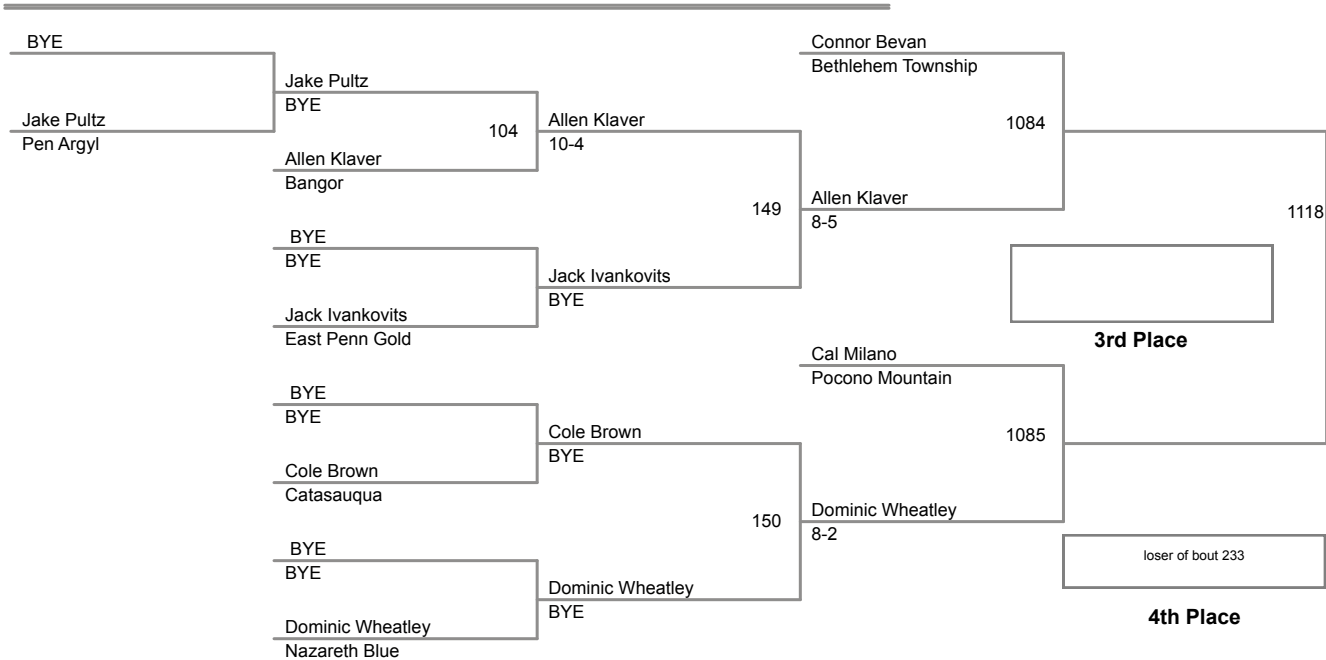

2015 VEWL Varsity
East

61 Lbs

64 Lbs

67 Lbs

Champion

2015 VEVL Varsity
East

70 Lbs

2015 VEWL Varsity
East

73 Lbs

2015 VEVL Varsity
East

76 Lbs

2015 VEVL Varsity
East

80 Lbs

Champion

2nd Place

2015 VEWL Varsity
East