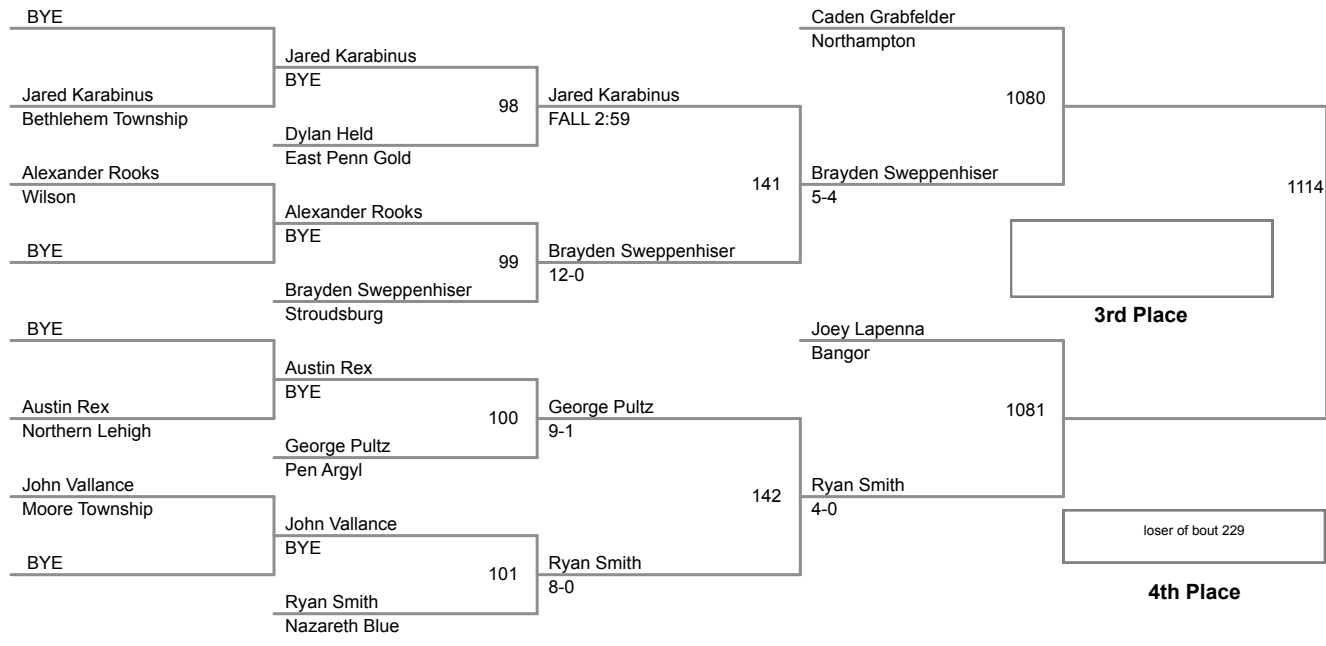

2015 VEWL Varsity
East

61 Lbs

64 Lbs

67 Lbs

Champion

2015 VEVL Varsity
East

70 Lbs

2015 VEWL Varsity
East

73 Lbs

2015 VEVL Varsity
East

76 Lbs

2015 VEVL Varsity
East

80 Lbs

Champion

2nd Place

2015 VEWL Varsity
East