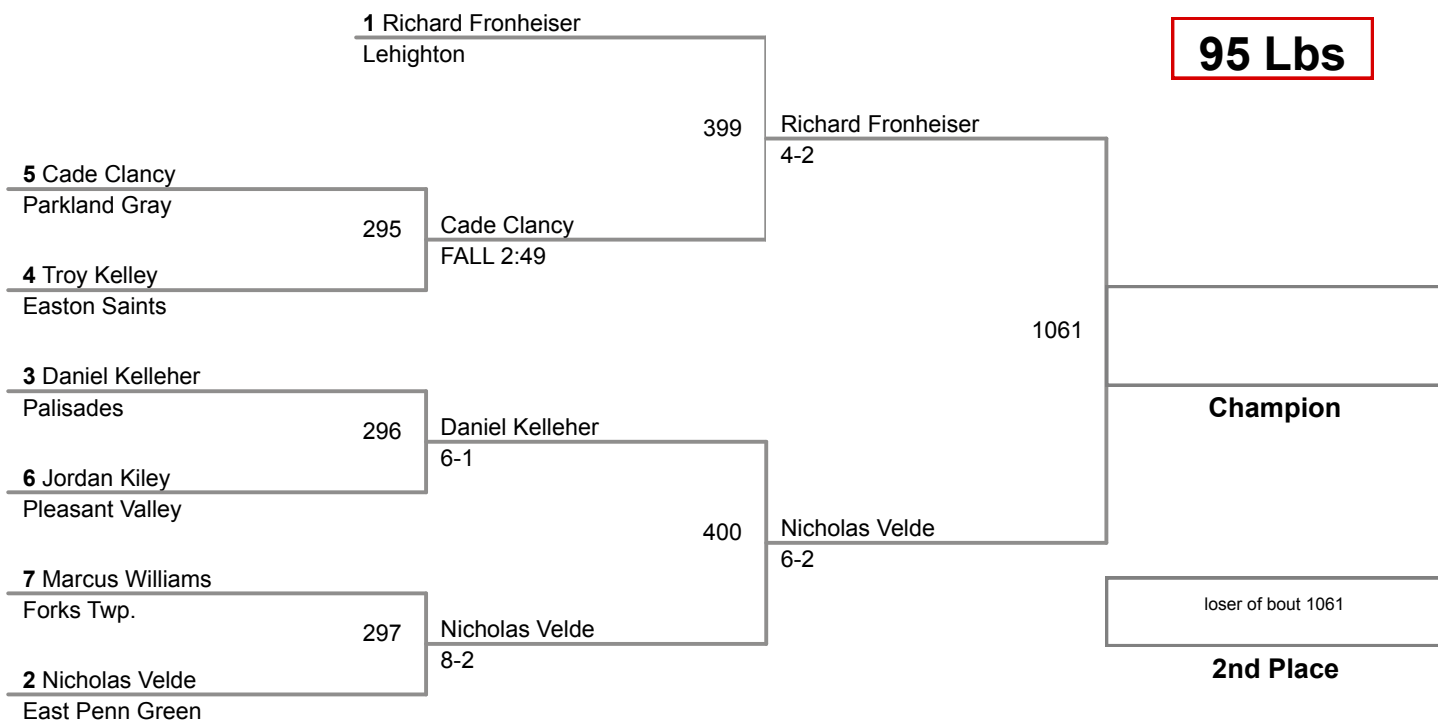

2015 VEVL Varsity
West

70 Lbs

2015 VEWL Varsity
West

73 Lbs

76 Lbs

2015 VEVL Varsity
West

80 Lbs

Champion

2015 VEWL Varsity
West

85 Lbs

2015 VEWL Varsity
West

90 Lbs

2015 VEWL Varsity
West

95 Lbs

105 Lbs

**2015 VEWL Varsity
West**