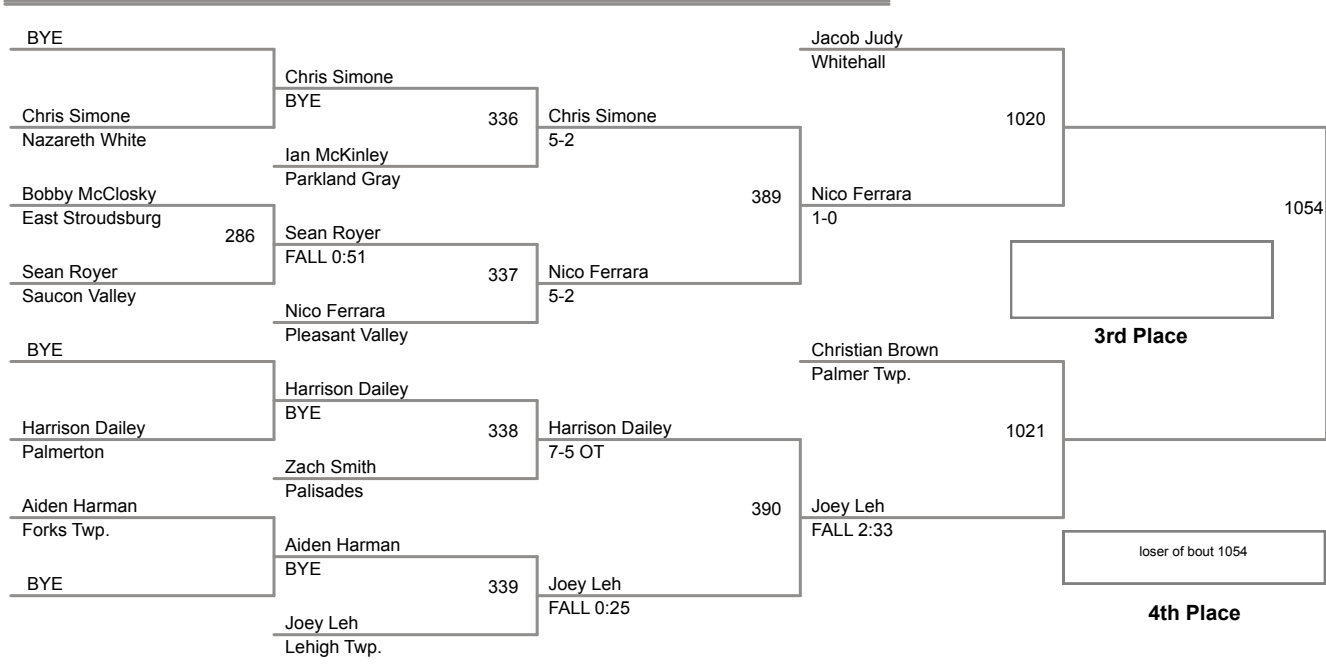

54 Lbs

2015 VEWL Varsity
West

58 Lbs

61 Lbs

2015 VEWL Varsity
West

64 Lbs

2015 VEWL Varsity
West

67 Lbs

2015 VEVL Varsity
West

70 Lbs

2015 VEWL Varsity
West

73 Lbs

76 Lbs

2015 VEVL Varsity
West

80 Lbs

Champion

2015 VEWL Varsity
West

85 Lbs

2015 VEWL Varsity
West

90 Lbs

2015 VEWL Varsity
West

95 Lbs

105 Lbs

**2015 VEWL Varsity
West**