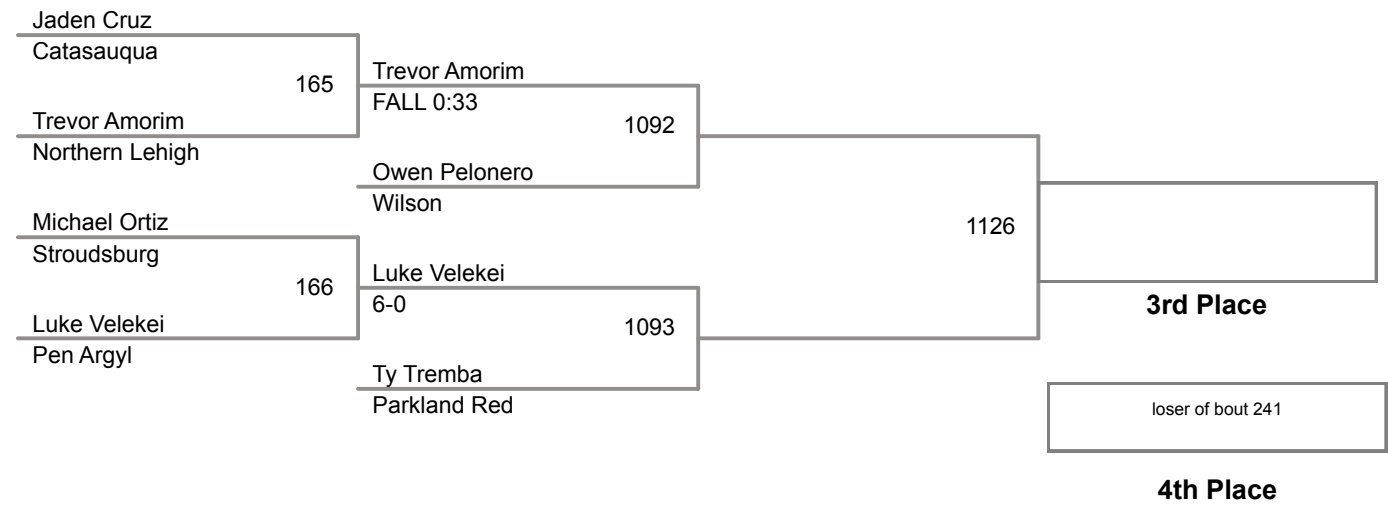

73 Lbs

2015 VEVL Varsity
East

76 Lbs

2015 VEVL Varsity
East

80 Lbs

Champion

2nd Place

2015 VEWL Varsity
East

85 Lbs

2015 VEWL Varsity
East

90 Lbs

2015 VEVL Varsity
East

95 Lbs

2015 VEWL Varsity
East

105 Lbs

2015 VEWL Varsity
East