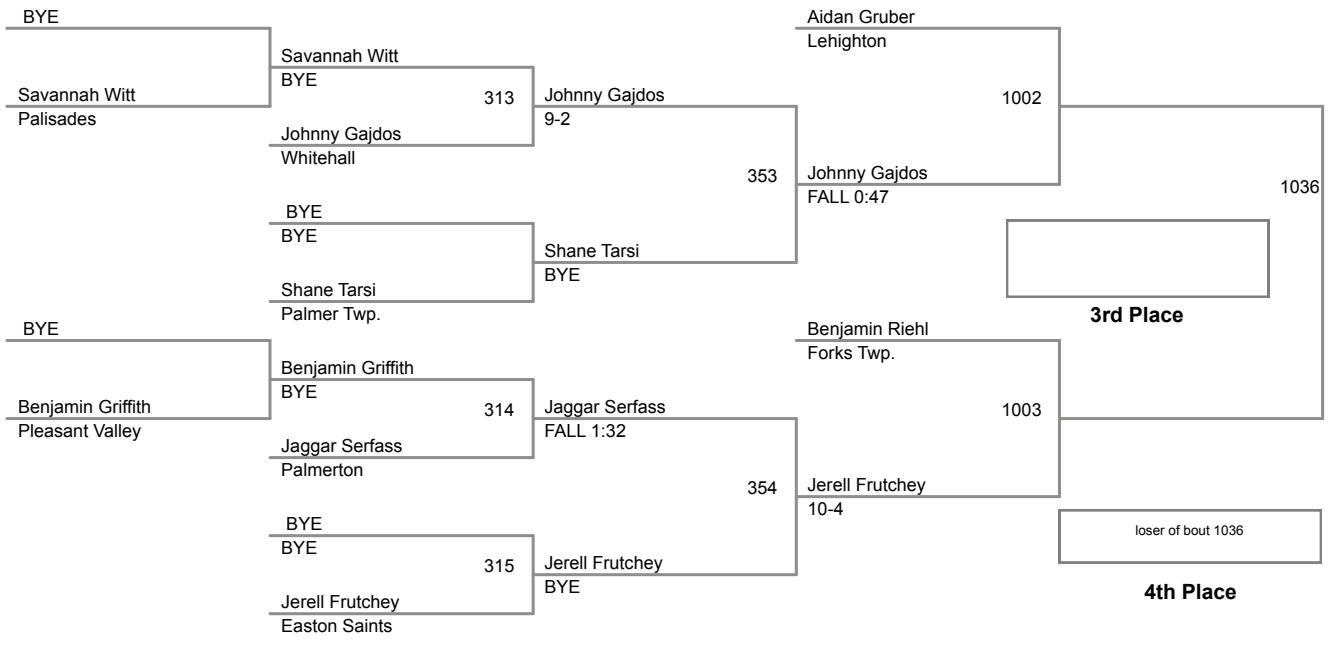

85 Lbs

2015 VEWL Varsity
East

90 Lbs

2015 VEVL Varsity
East

95 Lbs

2015 VEWL Varsity
East

105 Lbs

2015 VEWL Varsity
East

120 Lbs

**2015 VEWL Varsity
East**

160 Lbs

2015 VEWL Varsity
West

46 Lbs

2015 VEWL Varsity
West

50 Lbs

2015 VEWL Varsity
West

54 Lbs

2015 VEWL Varsity
West

58 Lbs

61 Lbs

2015 VEWL Varsity
West

64 Lbs

2015 VEWL Varsity
West

67 Lbs