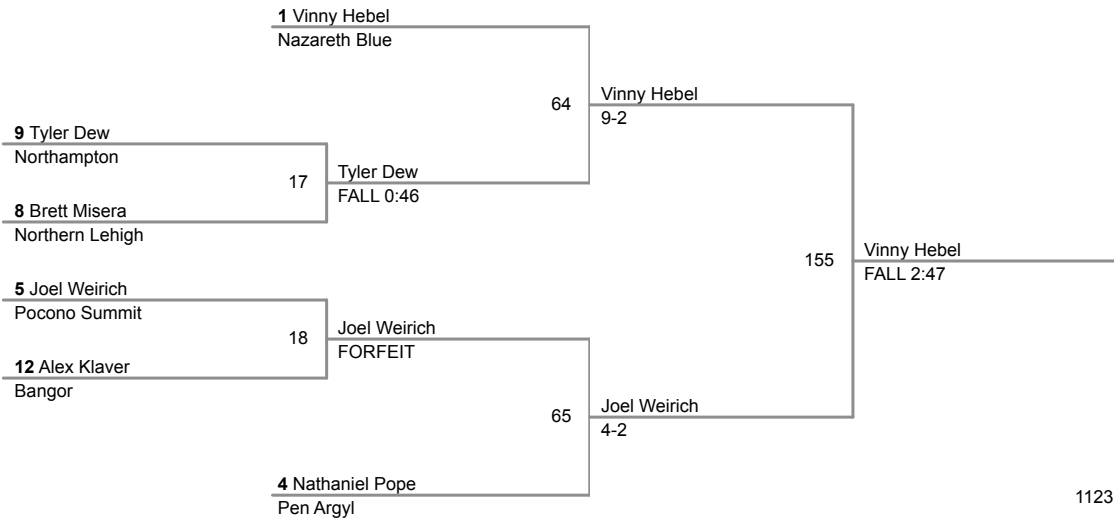

73 Lbs

2015 VEVL Varsity
East

76 Lbs

2015 VEVL Varsity
East

80 Lbs

Champion

2nd Place

2015 VEWL Varsity
East

85 Lbs

2015 VEWL Varsity
East

90 Lbs

2015 VEVL Varsity
East

95 Lbs

2015 VEWL Varsity
East

105 Lbs

2015 VEWL Varsity
East