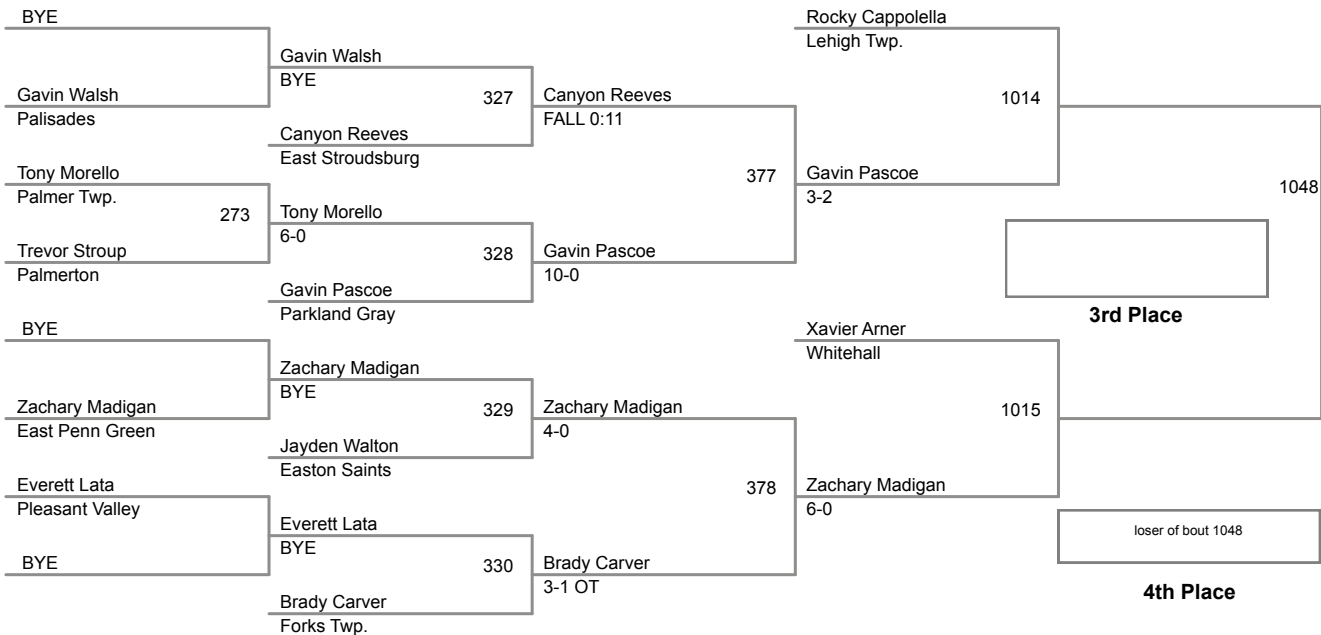

2015 VEVL Varsity
West

70 Lbs