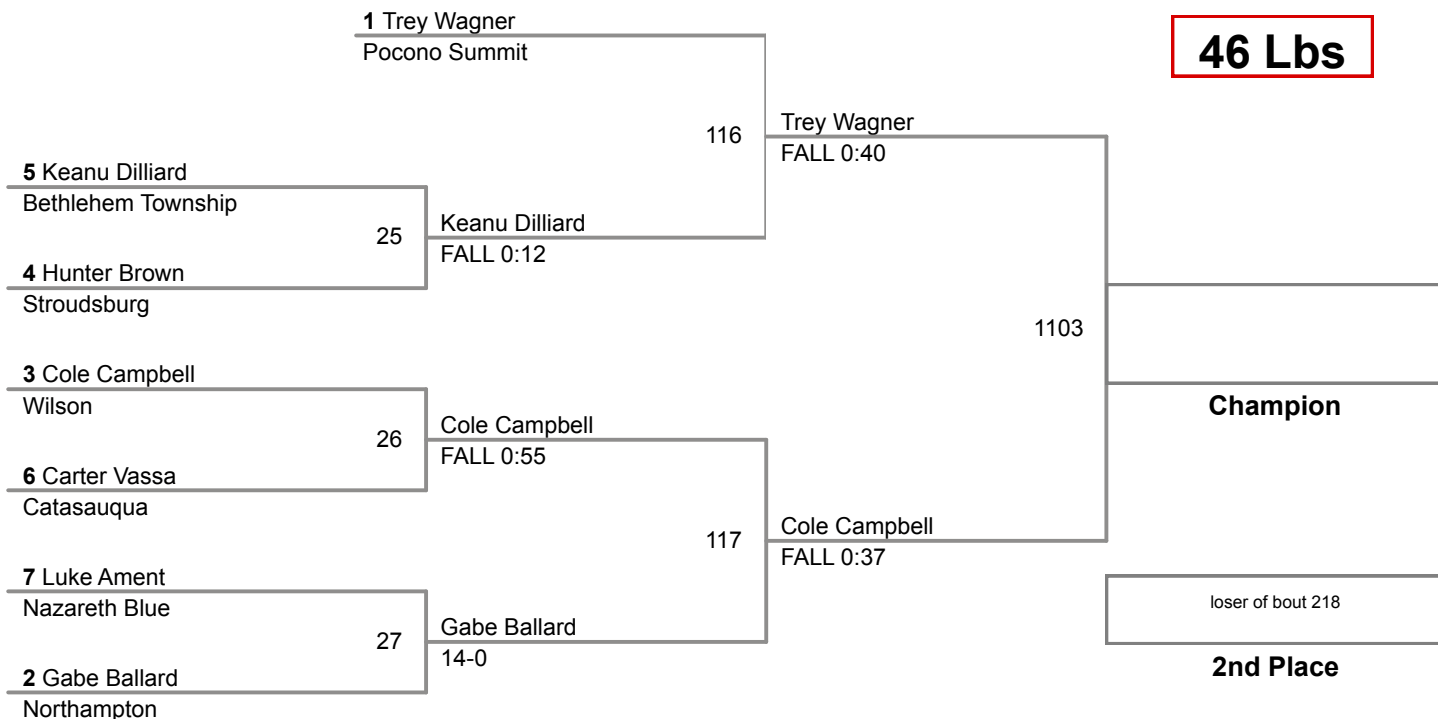

2015 VEWL Varsity
East

46 Lbs

2015 VEWL Varsity
East

50 Lbs

2015 VEWL Varsity
East

54 Lbs

2015 VEVL Varsity
East

58 Lbs

2015 VEWL Varsity
East

61 Lbs

64 Lbs

67 Lbs

Champion

2015 VEVL Varsity
East

70 Lbs

2015 VEWL Varsity
East

73 Lbs

2015 VEVL Varsity
East

76 Lbs

2015 VEVL Varsity
East

80 Lbs

Champion

2nd Place

2015 VEWL Varsity
East

120 Lbs

**2015 VEWL Varsity
East**

160 Lbs

2015 VEWL Varsity
West

46 Lbs

2015 VEWL Varsity
West

50 Lbs

2015 VEWL Varsity
West