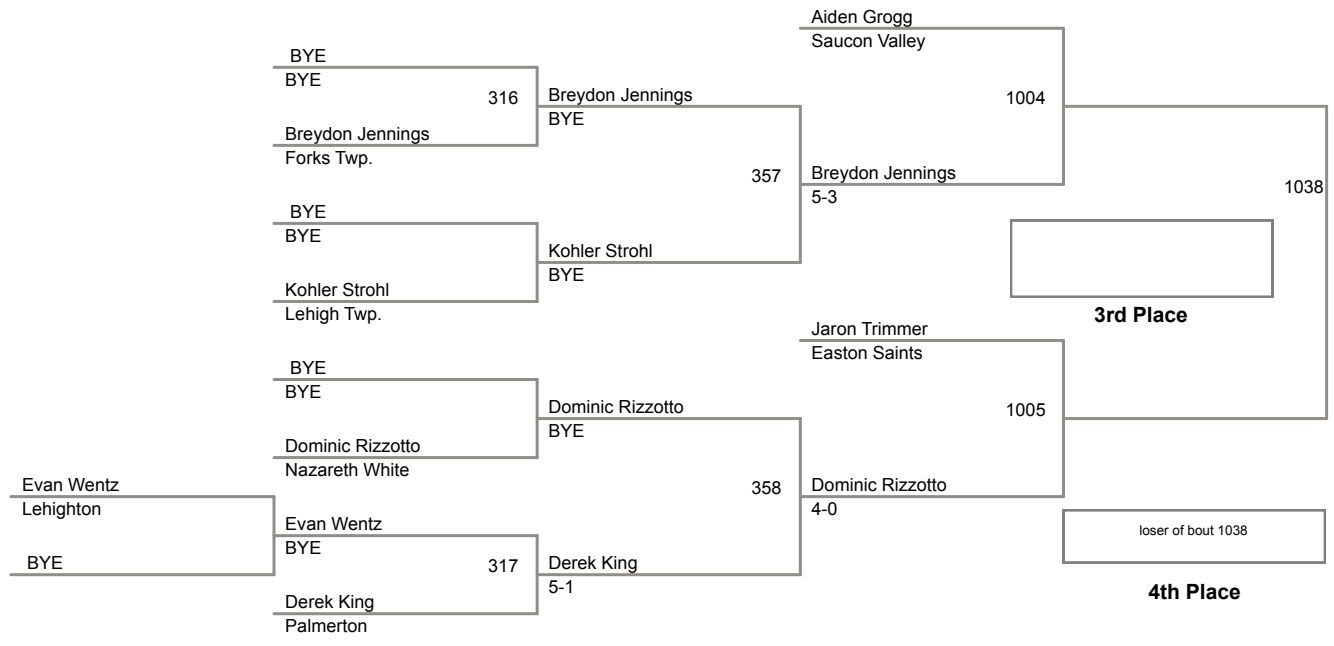

120 Lbs

**2015 VEWL Varsity
East**

160 Lbs

2015 VEWL Varsity
West

46 Lbs

2015 VEWL Varsity
West

50 Lbs

2015 VEWL Varsity
West

54 Lbs

2015 VEWL Varsity
West

58 Lbs

61 Lbs

2015 VEWL Varsity
West

64 Lbs

2015 VEWL Varsity
West

67 Lbs