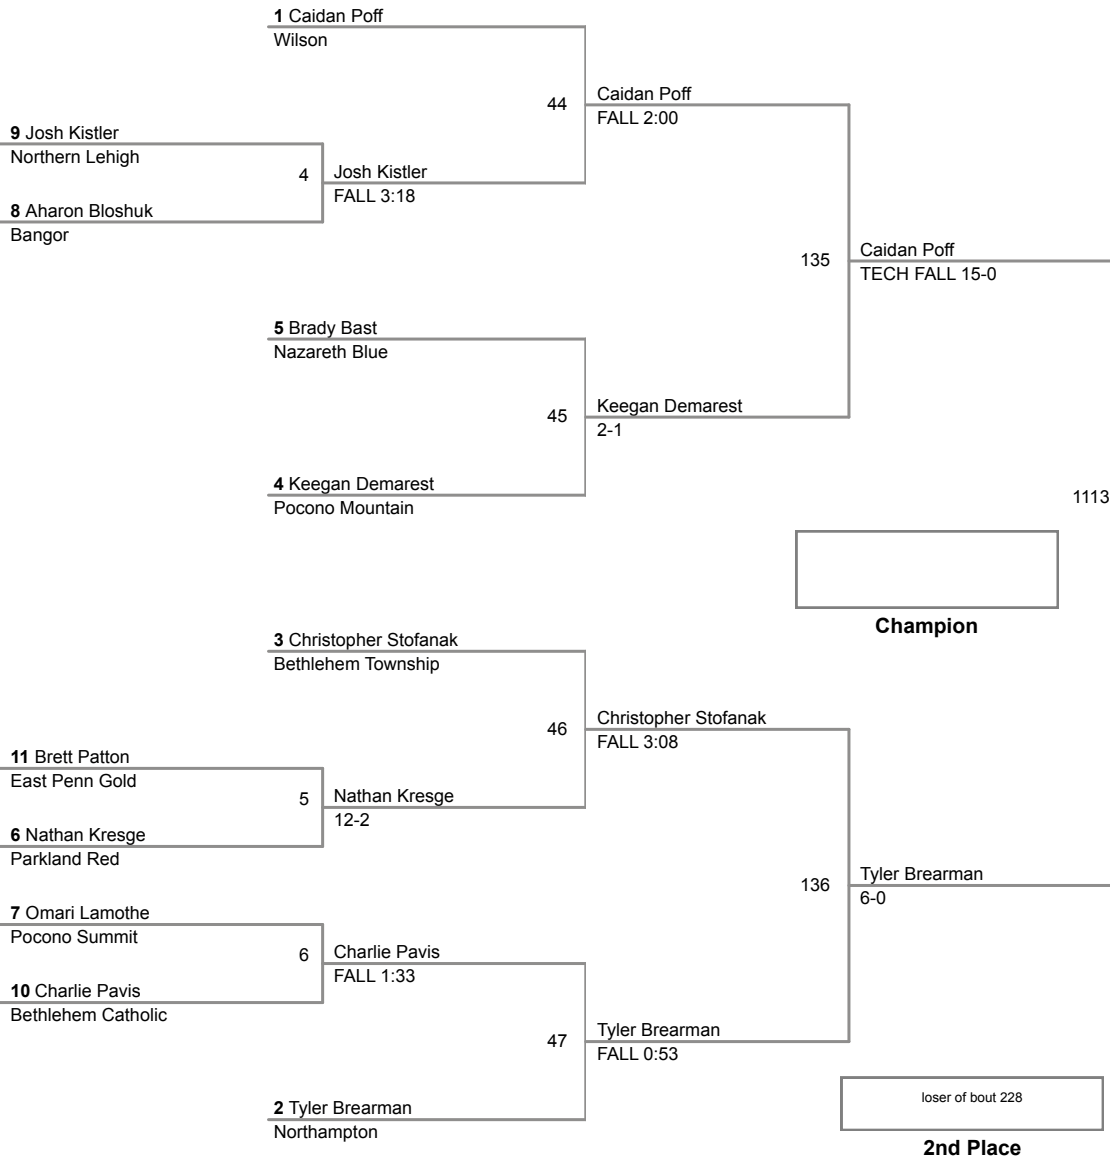

2015 VEWL Varsity
East

46 Lbs

2015 VEWL Varsity
East

50 Lbs

2015 VEWL Varsity
East

54 Lbs

2015 VEVL Varsity
East

58 Lbs

2015 VEWL Varsity
East

61 Lbs

64 Lbs

67 Lbs

Champion

2015 VEVL Varsity
East

70 Lbs

2015 VEWL Varsity
East