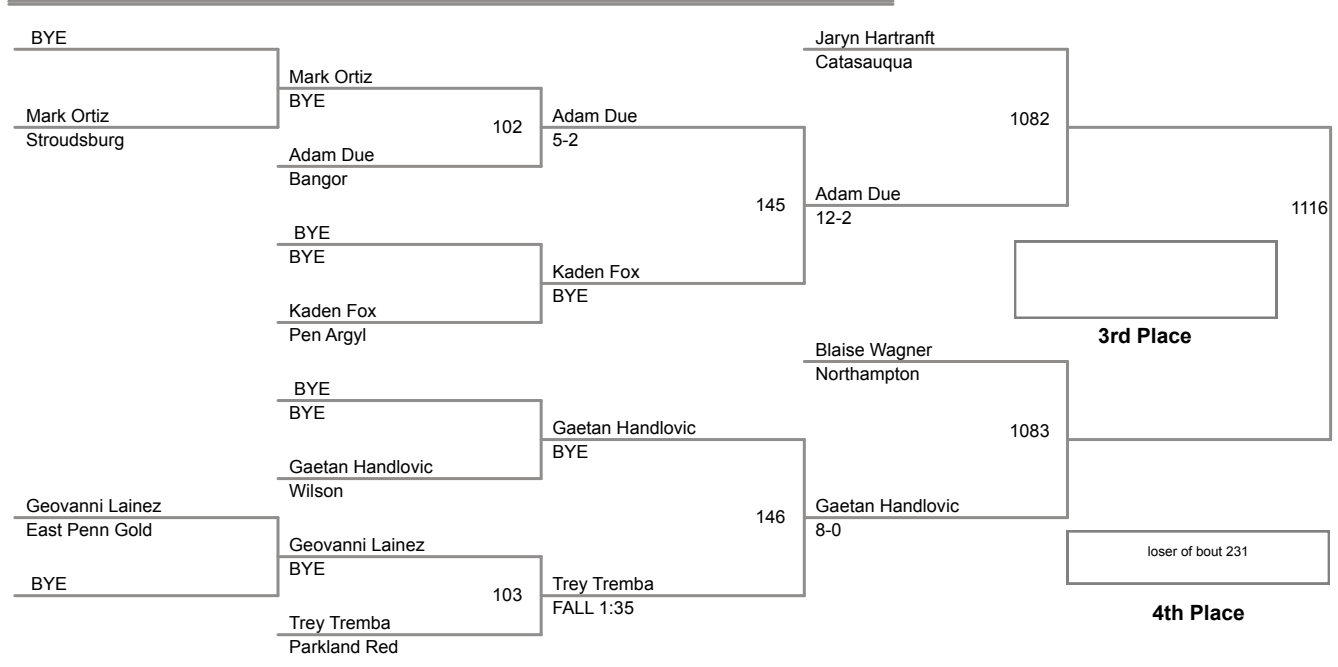

2015 VEWL Varsity
East

61 Lbs

64 Lbs

67 Lbs

Champion

2015 VEVL Varsity
East

70 Lbs

2015 VEWL Varsity
East

73 Lbs

2015 VEVL Varsity
East

76 Lbs

2015 VEVL Varsity
East

80 Lbs

Champion

2nd Place

2015 VEWL Varsity
East