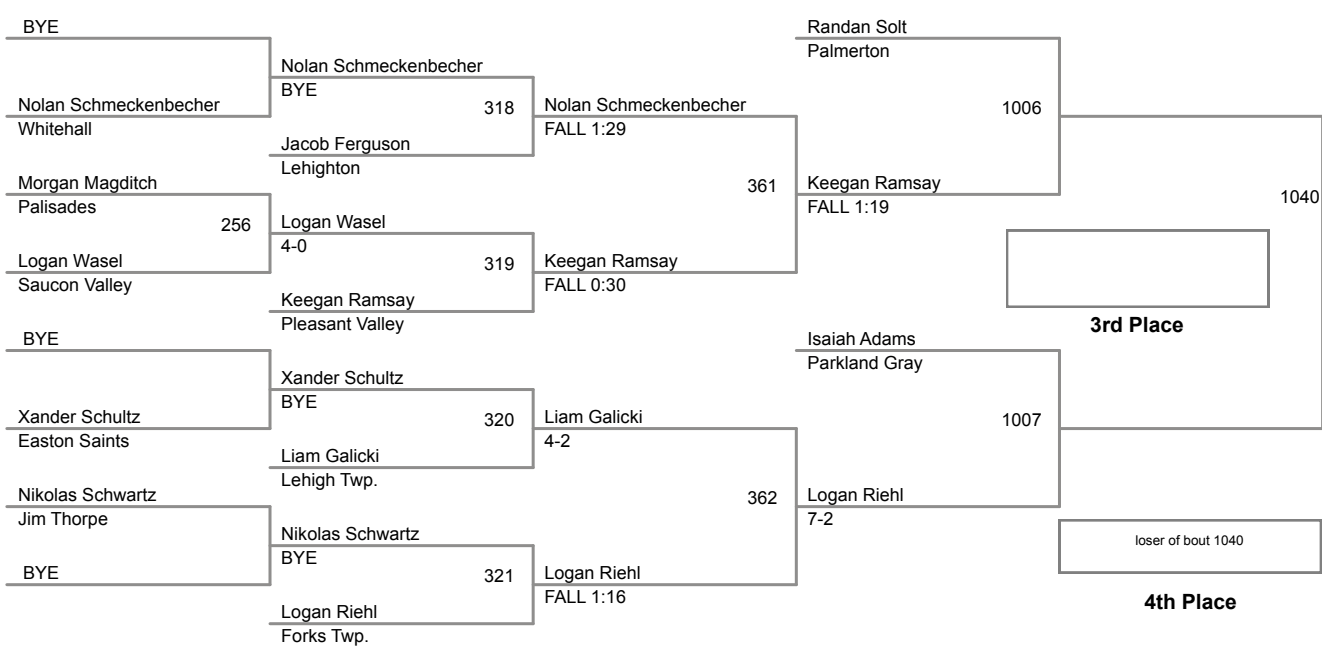

2015 VEWL Varsity
West

58 Lbs