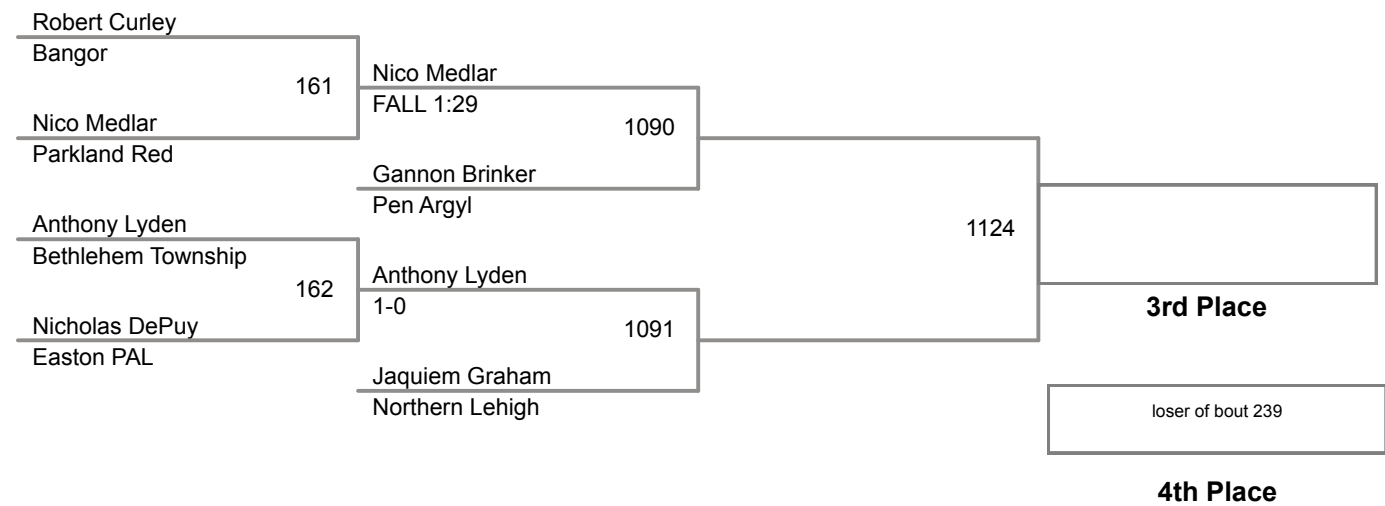

73 Lbs

2015 VEVL Varsity
East

76 Lbs

2015 VEVL Varsity
East

80 Lbs

Champion

2nd Place

2015 VEWL Varsity
East

85 Lbs

2015 VEWL Varsity
East

90 Lbs

2015 VEVL Varsity
East

95 Lbs

2015 VEWL Varsity
East

105 Lbs

2015 VEWL Varsity
East