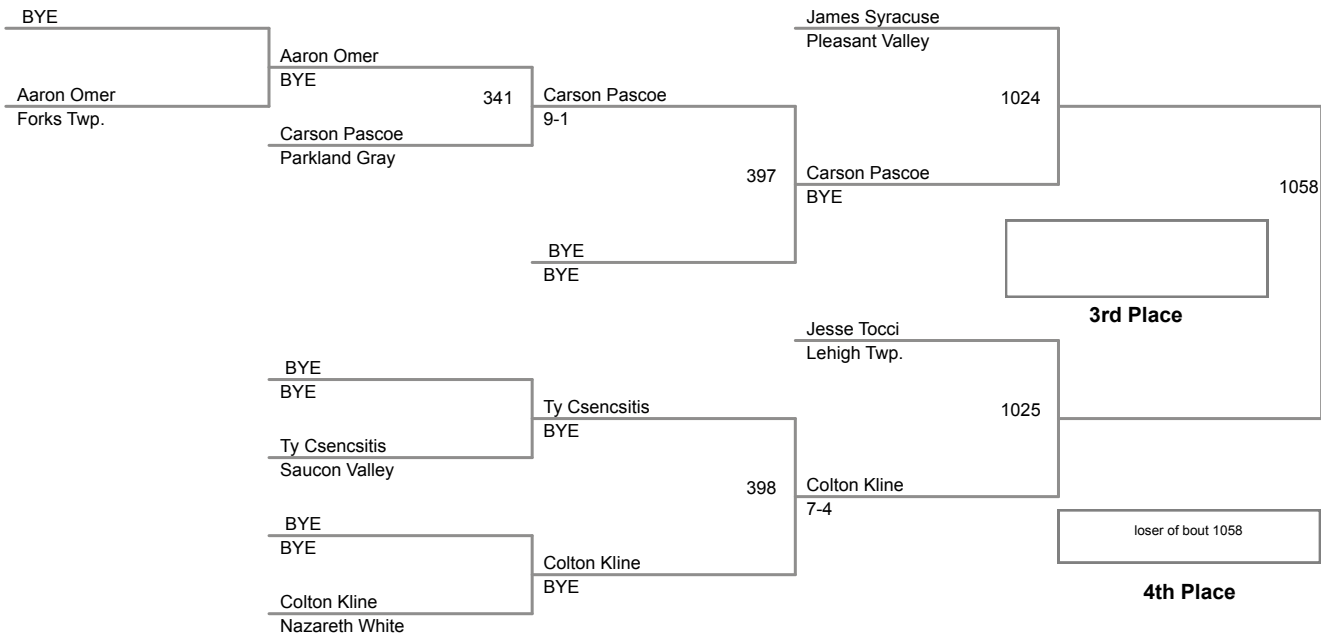

54 Lbs

2015 VEWL Varsity
West

58 Lbs

61 Lbs

2015 VEWL Varsity
West

64 Lbs

2015 VEWL Varsity
West

67 Lbs

2015 VEVL Varsity
West

70 Lbs

2015 VEWL Varsity
West

73 Lbs

76 Lbs

2015 VEVL Varsity
West

80 Lbs

Champion

2015 VEWL Varsity
West

85 Lbs

2015 VEWL Varsity
West

90 Lbs

2015 VEWL Varsity
West

95 Lbs

105 Lbs

**2015 VEWL Varsity
West**