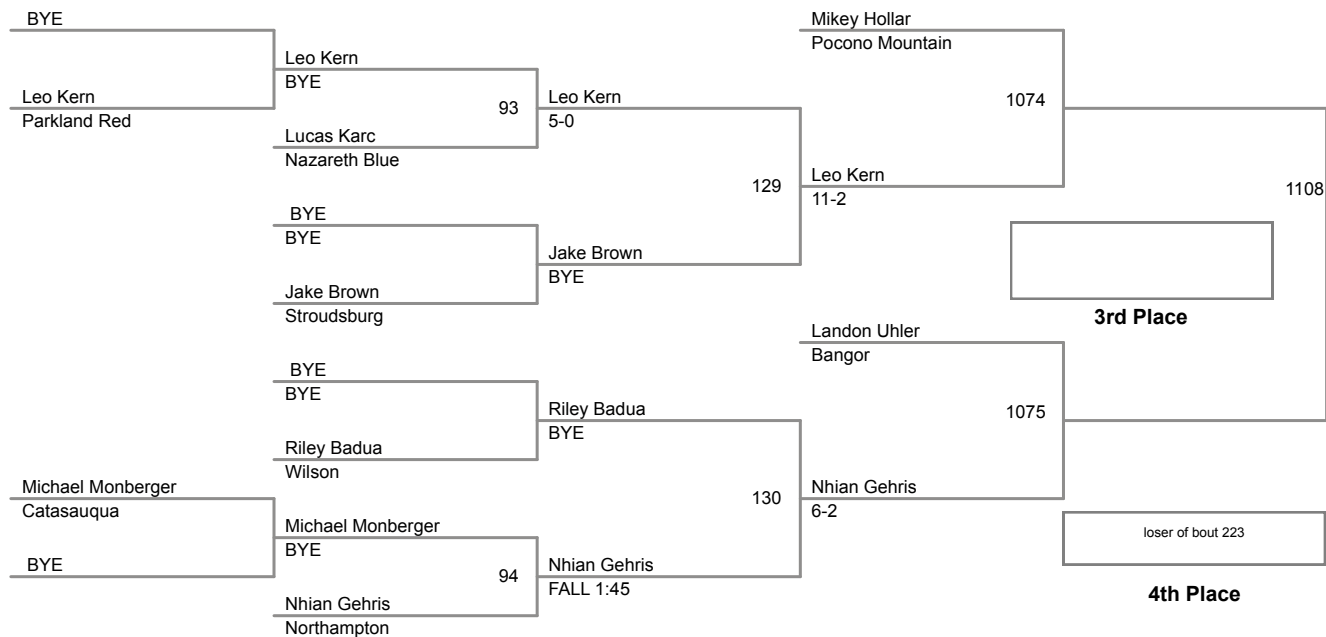

2015 VEWL Varsity
East

46 Lbs

2015 VEWL Varsity
East

50 Lbs

2015 VEWL Varsity
East

54 Lbs

2015 VEVL Varsity
East

58 Lbs

2015 VEWL Varsity
East

61 Lbs

64 Lbs

67 Lbs

Champion

2015 VEVL Varsity
East

70 Lbs

2015 VEWL Varsity
East

73 Lbs

2015 VEVL Varsity
East

76 Lbs

2015 VEVL Varsity
East

80 Lbs

Champion

2nd Place

2015 VEWL Varsity
East

120 Lbs

**2015 VEWL Varsity
East**

160 Lbs

2015 VEWL Varsity
West

46 Lbs

2015 VEWL Varsity
West

50 Lbs

2015 VEWL Varsity
West