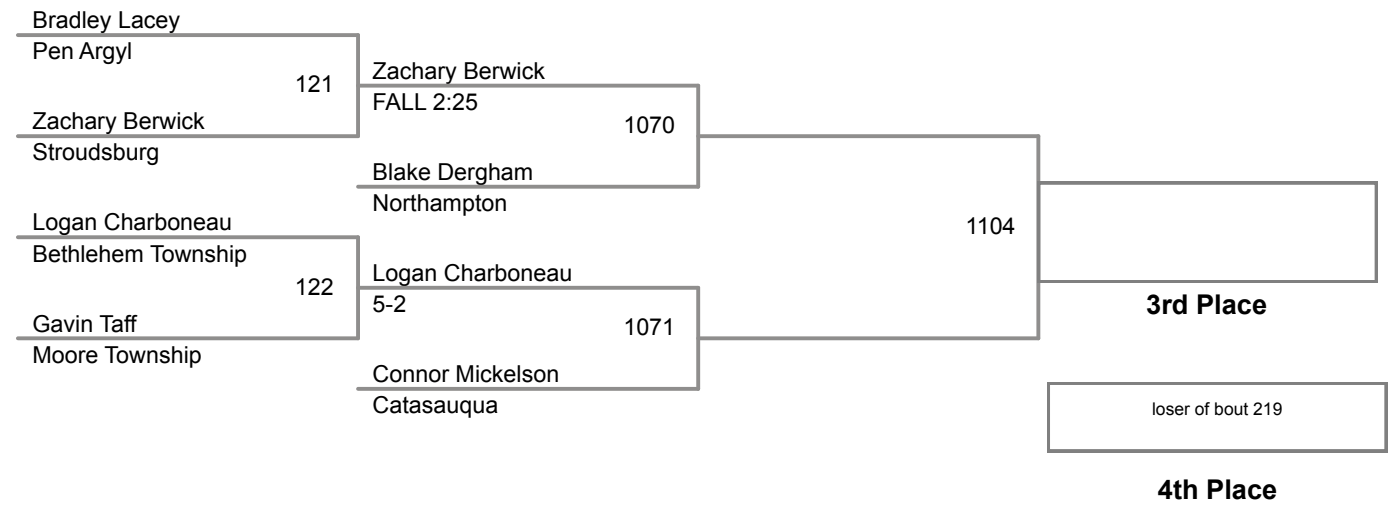

2015 VEWL Varsity
East

46 Lbs

2015 VEWL Varsity
East

50 Lbs

2015 VEWL Varsity
East

54 Lbs

2015 VEVL Varsity
East

58 Lbs

2015 VEWL Varsity
East

61 Lbs

64 Lbs

67 Lbs

Champion

2015 VEVL Varsity
East

70 Lbs

2015 VEWL Varsity
East

73 Lbs

2015 VEVL Varsity
East

76 Lbs

2015 VEVL Varsity
East

80 Lbs

Champion

2nd Place

2015 VEWL Varsity
East