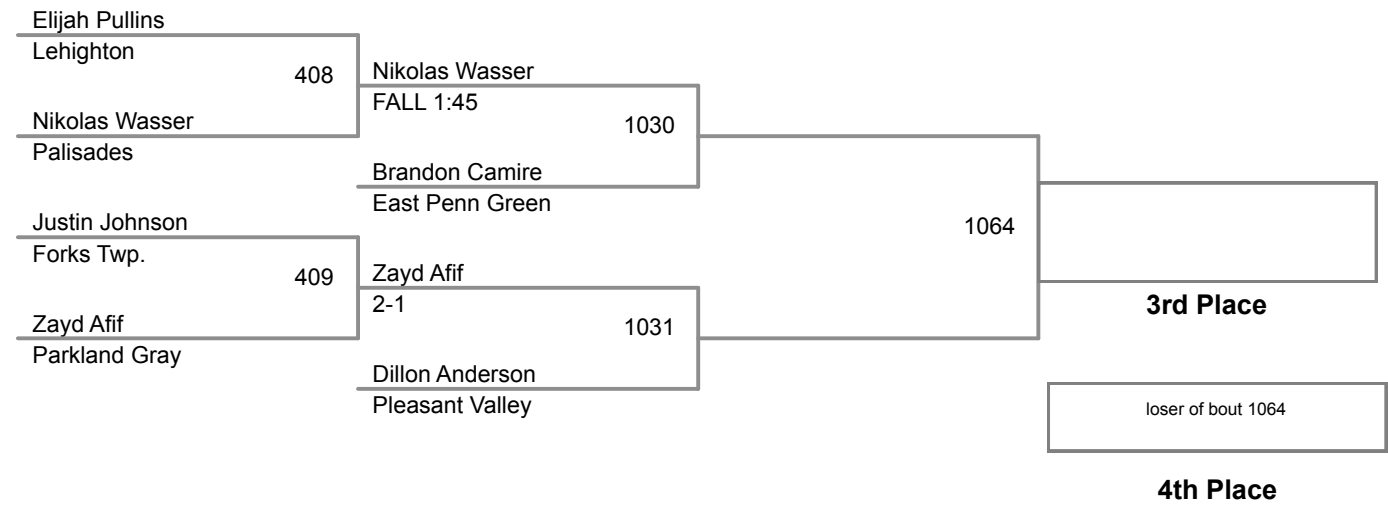

**2015 VEWL Varsity
West**

120 Lbs