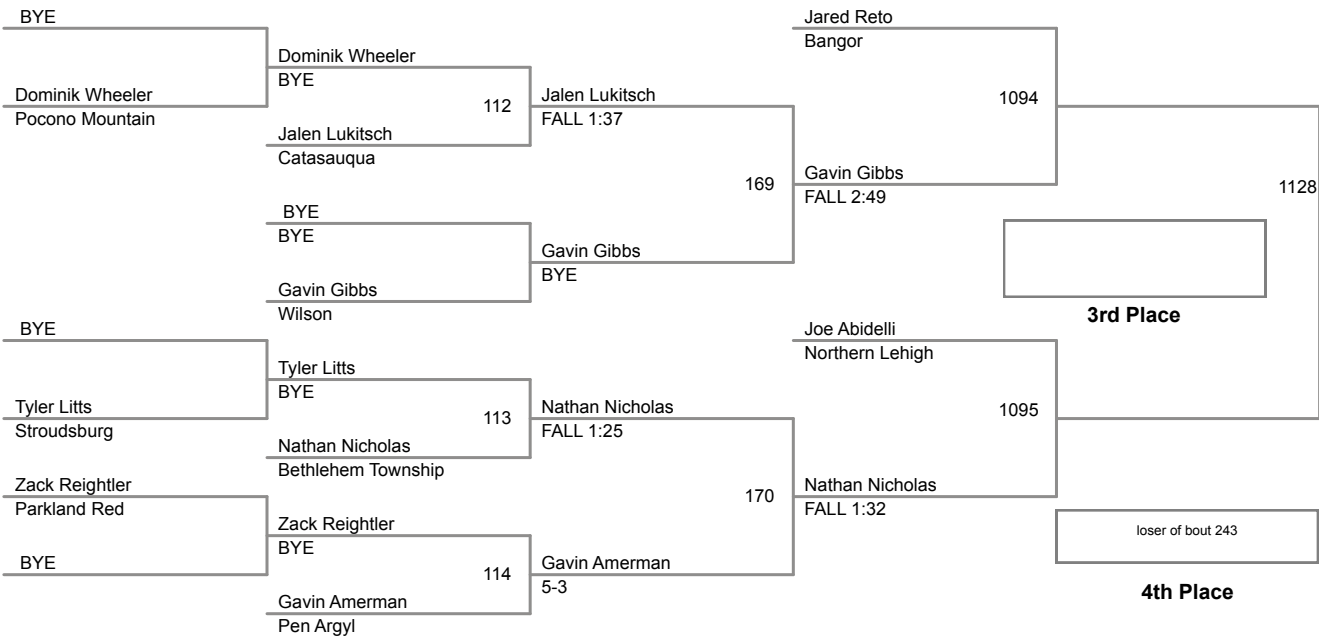

85 Lbs

2015 VEWL Varsity
East

90 Lbs

2015 VEVL Varsity
East

95 Lbs

2015 VEWL Varsity
East

105 Lbs

2015 VEWL Varsity
East

120 Lbs

**2015 VEWL Varsity
East**

160 Lbs

2015 VEWL Varsity
West

46 Lbs

2015 VEWL Varsity
West

50 Lbs

2015 VEWL Varsity
West