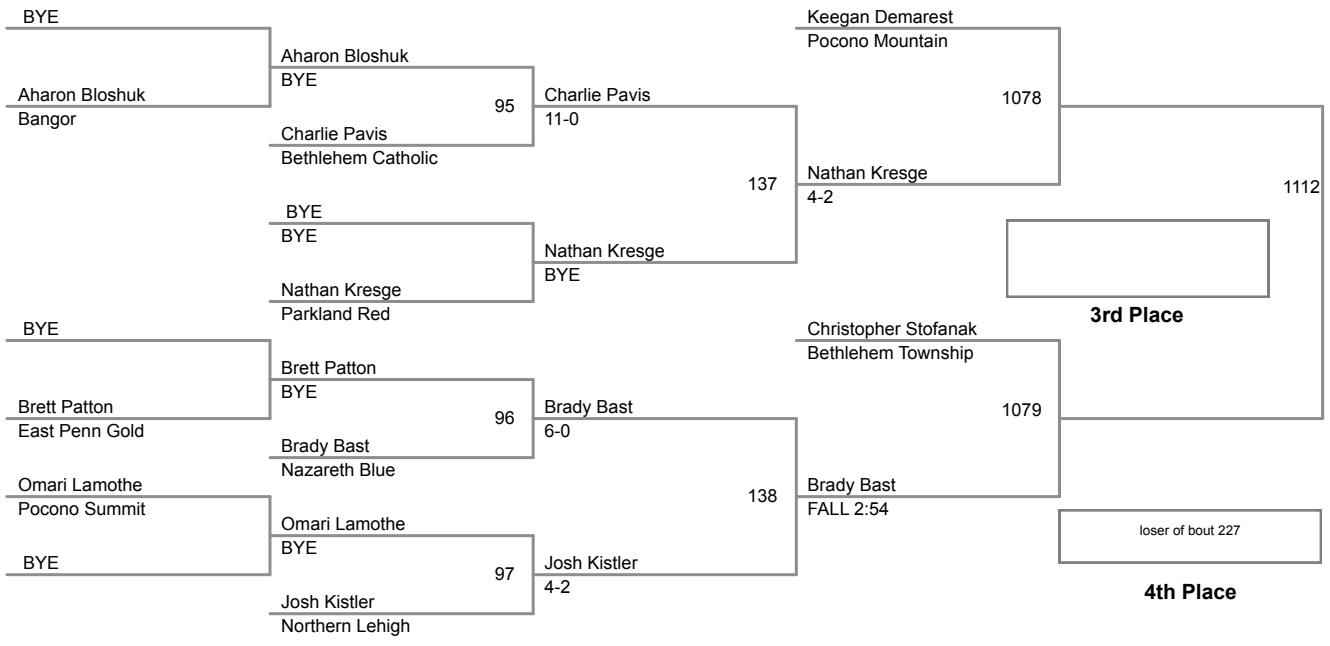

2015 VEWL Varsity
East

46 Lbs

2015 VEWL Varsity
East

50 Lbs

2015 VEWL Varsity
East

54 Lbs

2015 VEVL Varsity
East

58 Lbs

2015 VEWL Varsity
East

61 Lbs

64 Lbs

67 Lbs

Champion

2015 VEVL Varsity
East

70 Lbs

2015 VEWL Varsity
East

73 Lbs

2015 VEVL Varsity
East

76 Lbs

2015 VEVL Varsity
East

80 Lbs

Champion

2nd Place

2015 VEWL Varsity
East