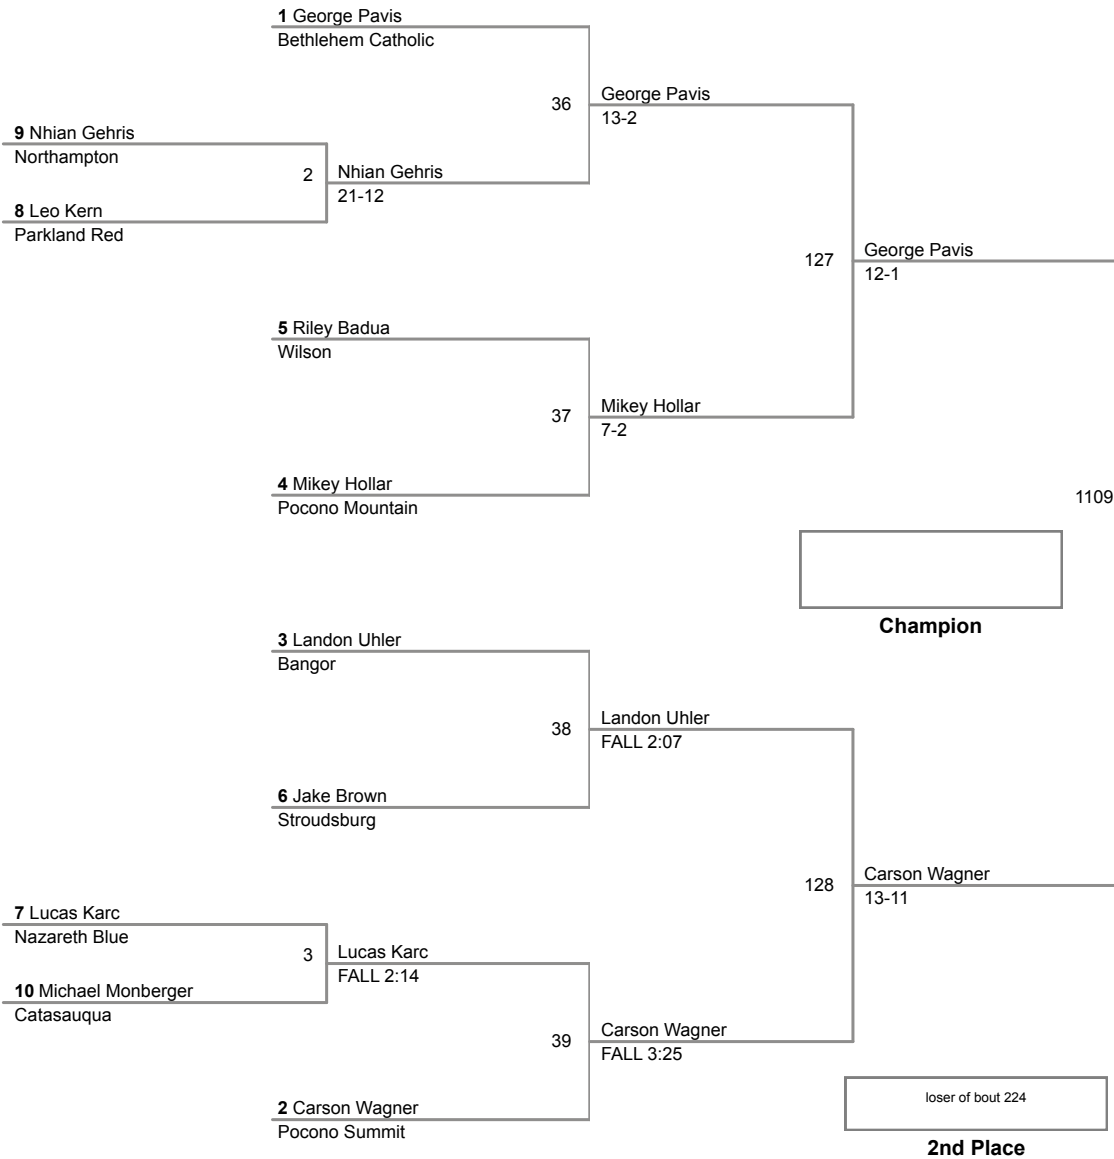

2015 VEWL Varsity
East

46 Lbs

2015 VEWL Varsity
East

50 Lbs

2015 VEWL Varsity
East

54 Lbs

2015 VEVL Varsity
East

58 Lbs

2015 VEWL Varsity
East

61 Lbs

64 Lbs

67 Lbs

Champion

2015 VEVL Varsity
East

70 Lbs

2015 VEWL Varsity
East