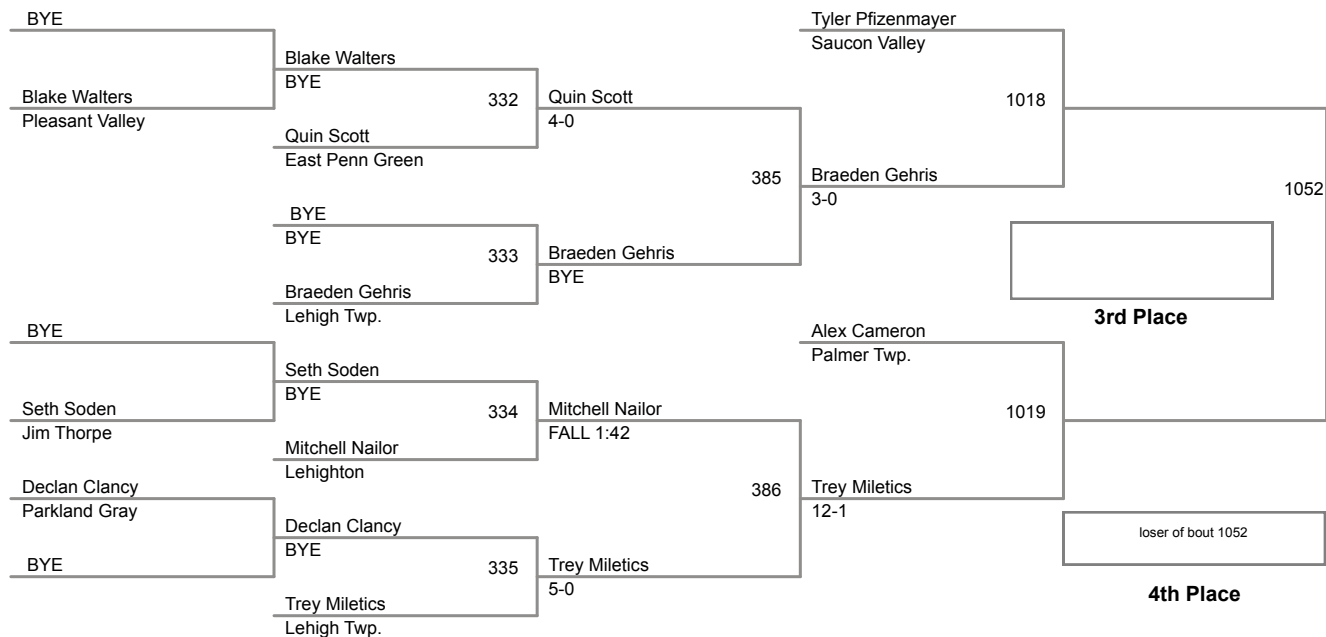

54 Lbs

2015 VEWL Varsity
West

58 Lbs

61 Lbs

2015 VEWL Varsity
West

64 Lbs

2015 VEWL Varsity
West

67 Lbs

2015 VEVL Varsity
West

70 Lbs

2015 VEWL Varsity
West

73 Lbs

76 Lbs

2015 VEVL Varsity
West

80 Lbs

Champion

2015 VEWL Varsity
West

85 Lbs

2015 VEWL Varsity
West

90 Lbs

2015 VEWL Varsity
West

95 Lbs

105 Lbs

**2015 VEWL Varsity
West**