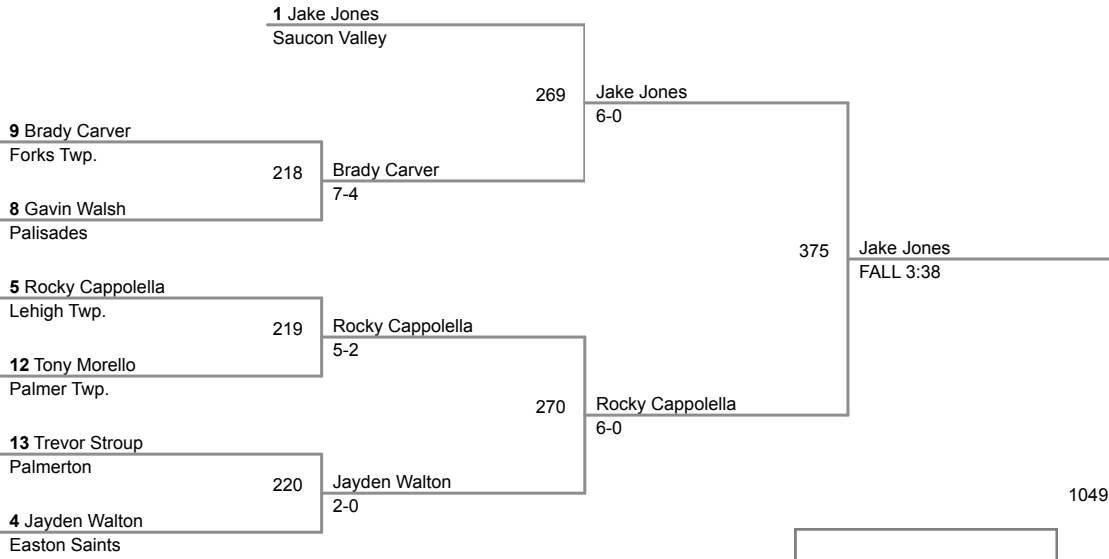

120 Lbs

**2015 VEWL Varsity
East**

160 Lbs

2015 VEWL Varsity
West

46 Lbs

2015 VEWL Varsity
West

50 Lbs

2015 VEWL Varsity
West

54 Lbs

2015 VEWL Varsity
West

58 Lbs

61 Lbs

2015 VEWL Varsity
West

64 Lbs

2015 VEWL Varsity
West

67 Lbs

2015 VEVL Varsity
West

70 Lbs

2015 VEWL Varsity
West

73 Lbs

76 Lbs

2015 VEVL Varsity
West

80 Lbs

Champion