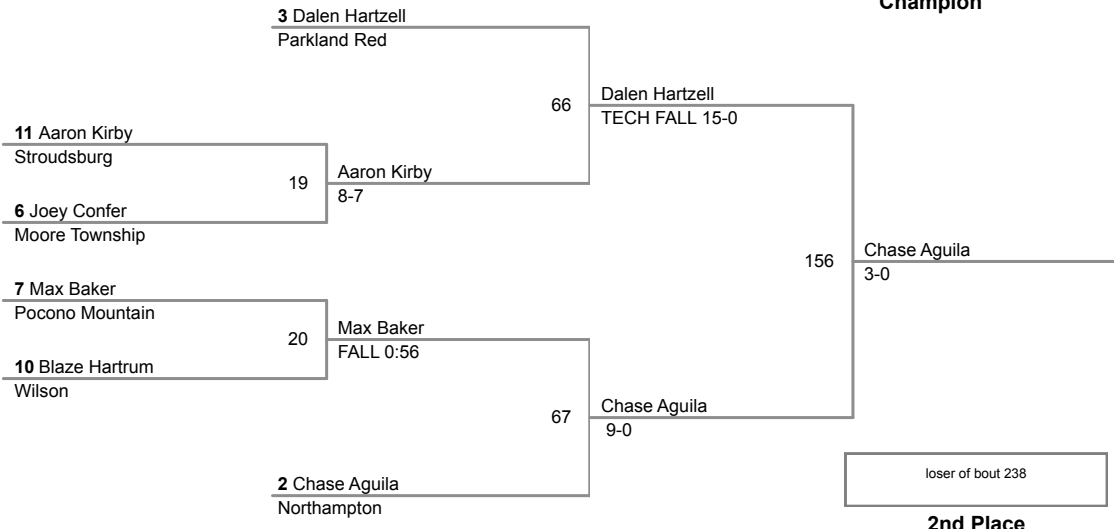

73 Lbs

2015 VEVL Varsity
East

76 Lbs

2015 VEVL Varsity
East

80 Lbs

Champion

2nd Place

2015 VEWL Varsity
East

85 Lbs

2015 VEWL Varsity
East

90 Lbs

2015 VEVL Varsity
East

95 Lbs

2015 VEWL Varsity
East

105 Lbs

2015 VEWL Varsity
East