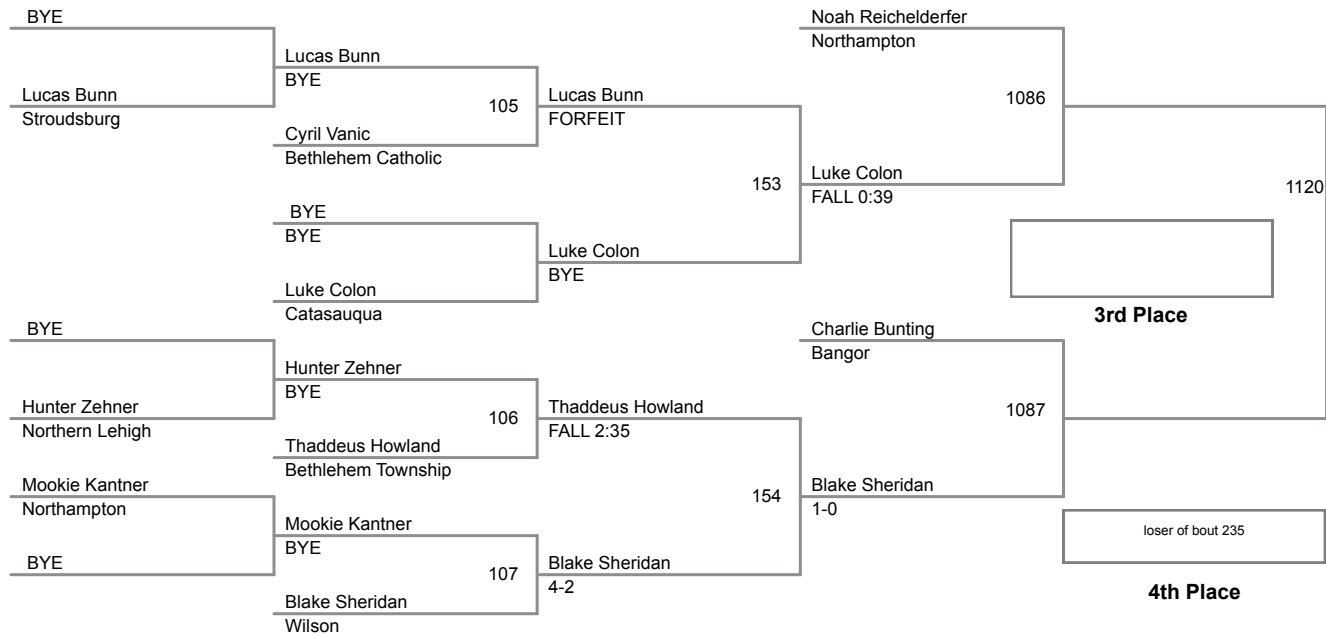

2015 VEWL Varsity
East

61 Lbs

64 Lbs

67 Lbs

Champion

2015 VEVL Varsity
East

70 Lbs

2015 VEWL Varsity
East

73 Lbs

2015 VEVL Varsity
East

76 Lbs

2015 VEVL Varsity
East

80 Lbs

Champion

2nd Place

2015 VEWL Varsity
East