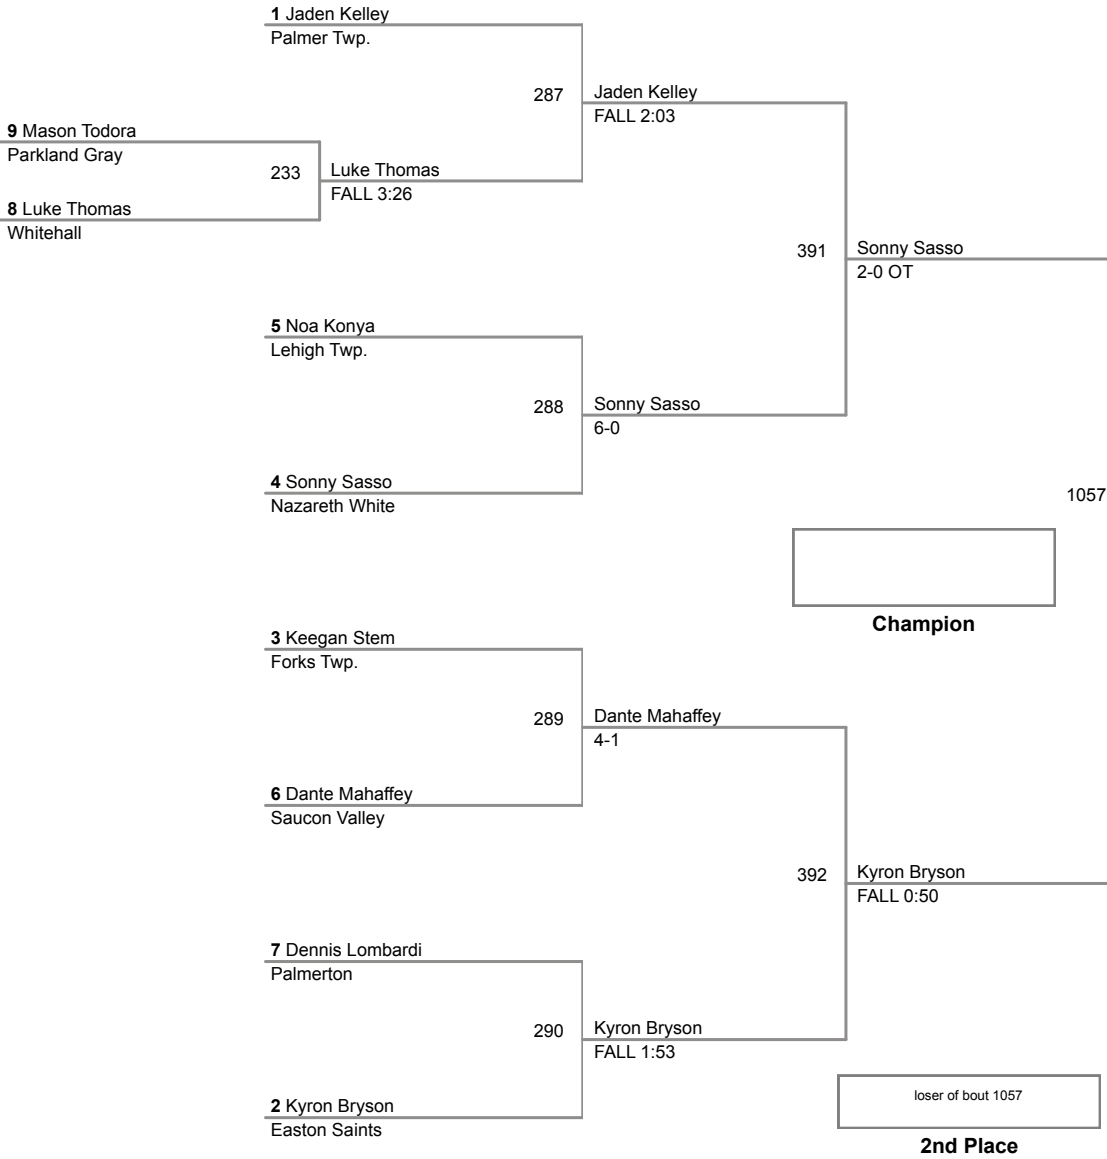

2015 VEVL Varsity
West

70 Lbs

2015 VEWL Varsity
West

73 Lbs

76 Lbs

2015 VEVL Varsity
West

80 Lbs

Champion

2015 VEWL Varsity
West

85 Lbs

2015 VEWL Varsity
West

90 Lbs

2015 VEWL Varsity
West

95 Lbs

105 Lbs

**2015 VEWL Varsity
West**