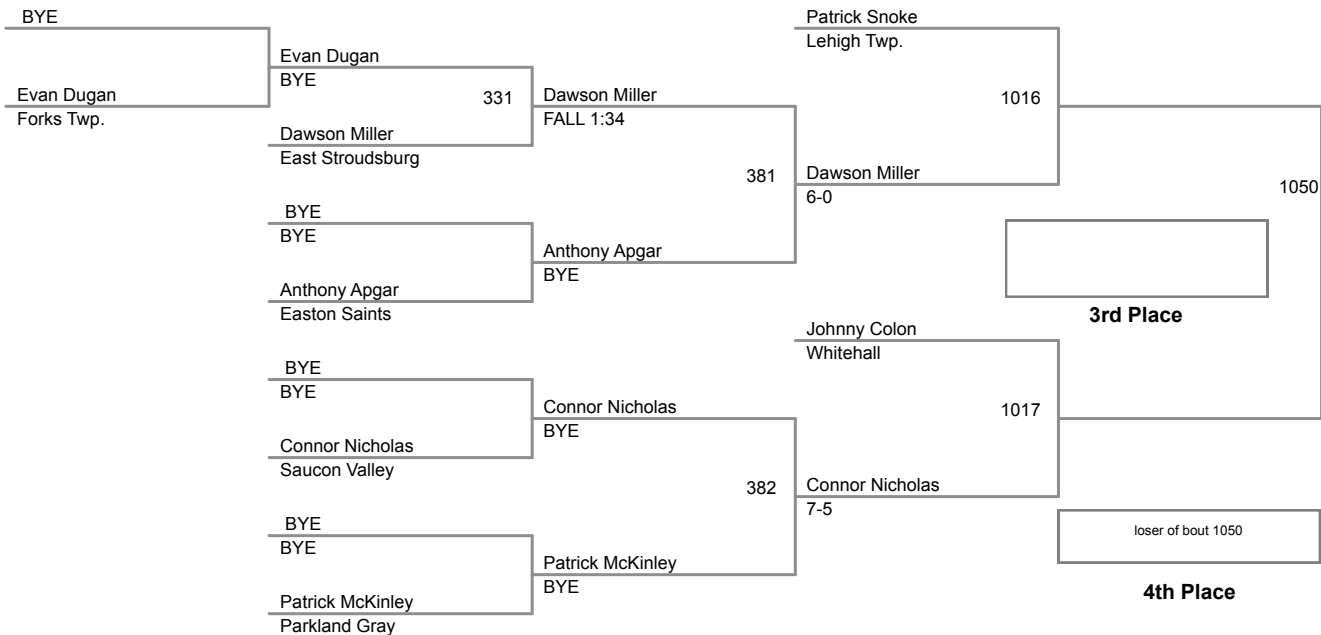

120 Lbs

**2015 VEWL Varsity
East**

160 Lbs

2015 VEWL Varsity
West

46 Lbs

2015 VEWL Varsity
West

50 Lbs

2015 VEWL Varsity
West

54 Lbs

2015 VEWL Varsity
West

58 Lbs

61 Lbs

2015 VEWL Varsity
West

64 Lbs

2015 VEWL Varsity
West

67 Lbs

2015 VEVL Varsity
West

70 Lbs

2015 VEWL Varsity
West

73 Lbs

76 Lbs

2015 VEVL Varsity
West

80 Lbs

Champion