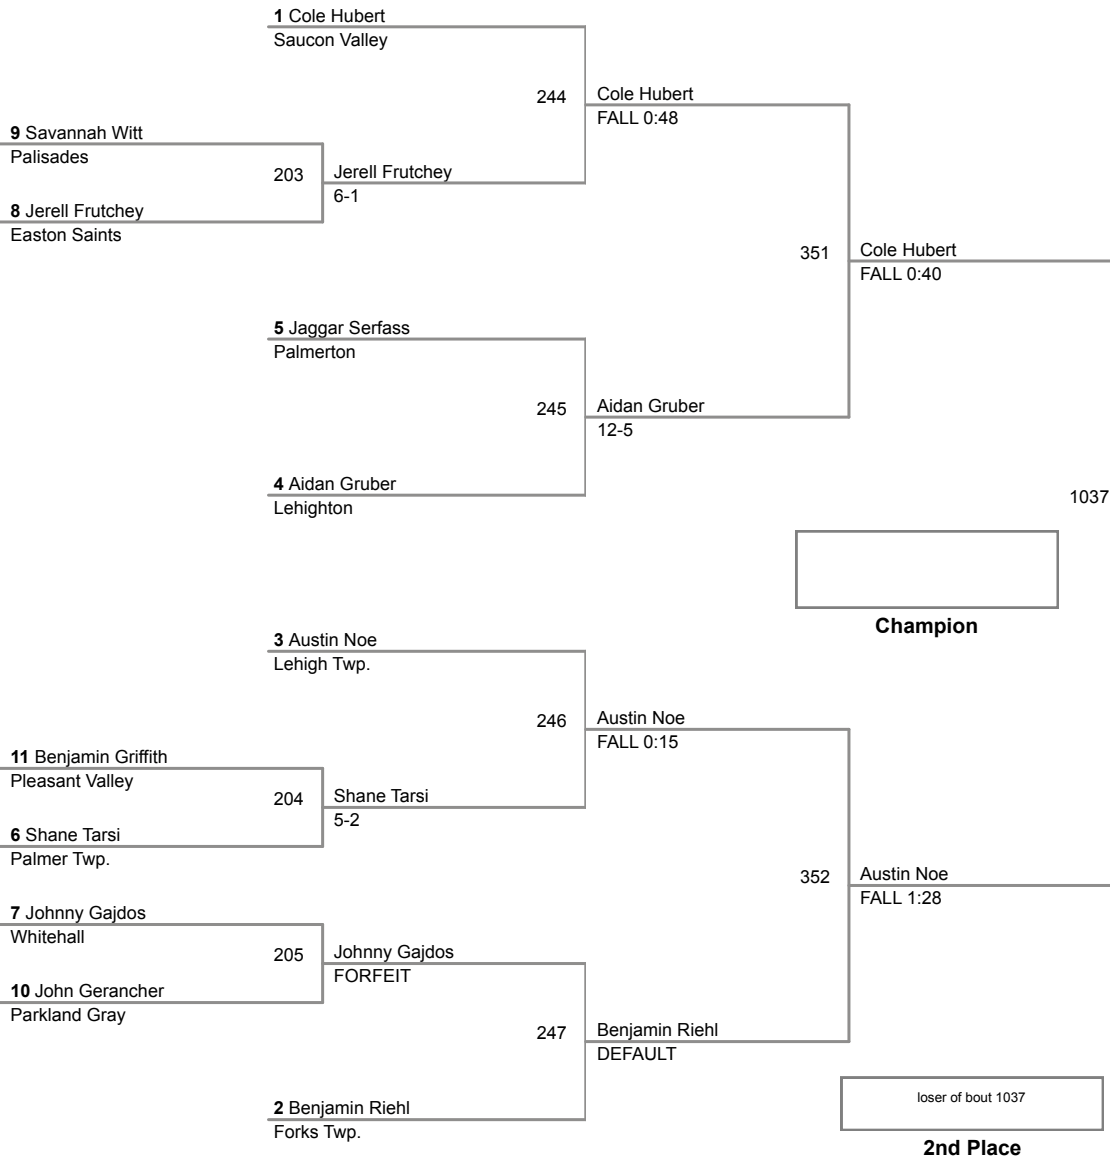

120 Lbs

**2015 VEWL Varsity
East**

160 Lbs

2015 VEWL Varsity
West

46 Lbs

2015 VEWL Varsity
West

50 Lbs

2015 VEWL Varsity
West

54 Lbs

2015 VEWL Varsity
West

58 Lbs

61 Lbs

2015 VEWL Varsity
West

64 Lbs

2015 VEWL Varsity
West

67 Lbs