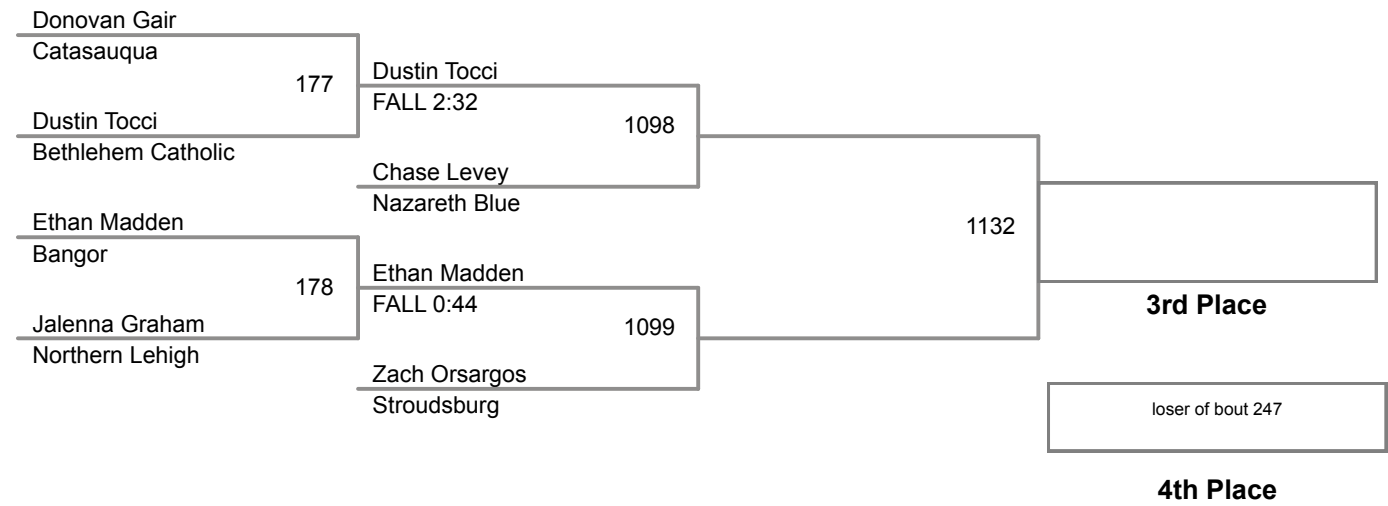

85 Lbs

2015 VEWL Varsity
East

90 Lbs

2015 VEVL Varsity
East

95 Lbs

2015 VEWL Varsity
East

105 Lbs

2015 VEWL Varsity
East

120 Lbs

**2015 VEWL Varsity
East**

160 Lbs

2015 VEWL Varsity
West

46 Lbs

2015 VEWL Varsity
West

50 Lbs

2015 VEWL Varsity
West