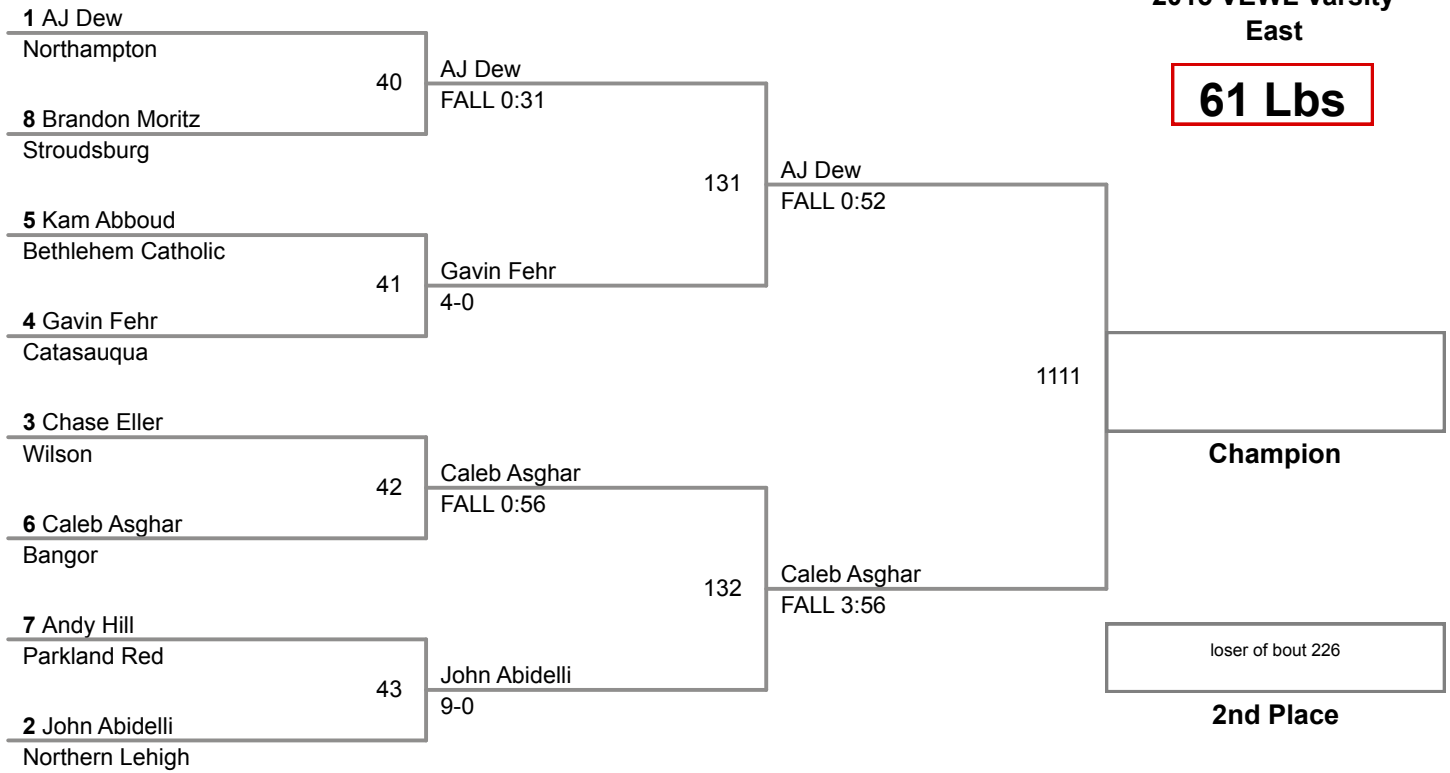

2015 VEWL Varsity
East

46 Lbs

2015 VEWL Varsity
East

50 Lbs

2015 VEWL Varsity
East

54 Lbs

2015 VEVL Varsity
East

58 Lbs

2015 VEWL Varsity
East

61 Lbs

64 Lbs

67 Lbs

Champion

2015 VEVL Varsity
East

70 Lbs

2015 VEWL Varsity
East

73 Lbs

2015 VEVL Varsity
East

76 Lbs

2015 VEVL Varsity
East

80 Lbs

Champion

2nd Place

2015 VEWL Varsity
East