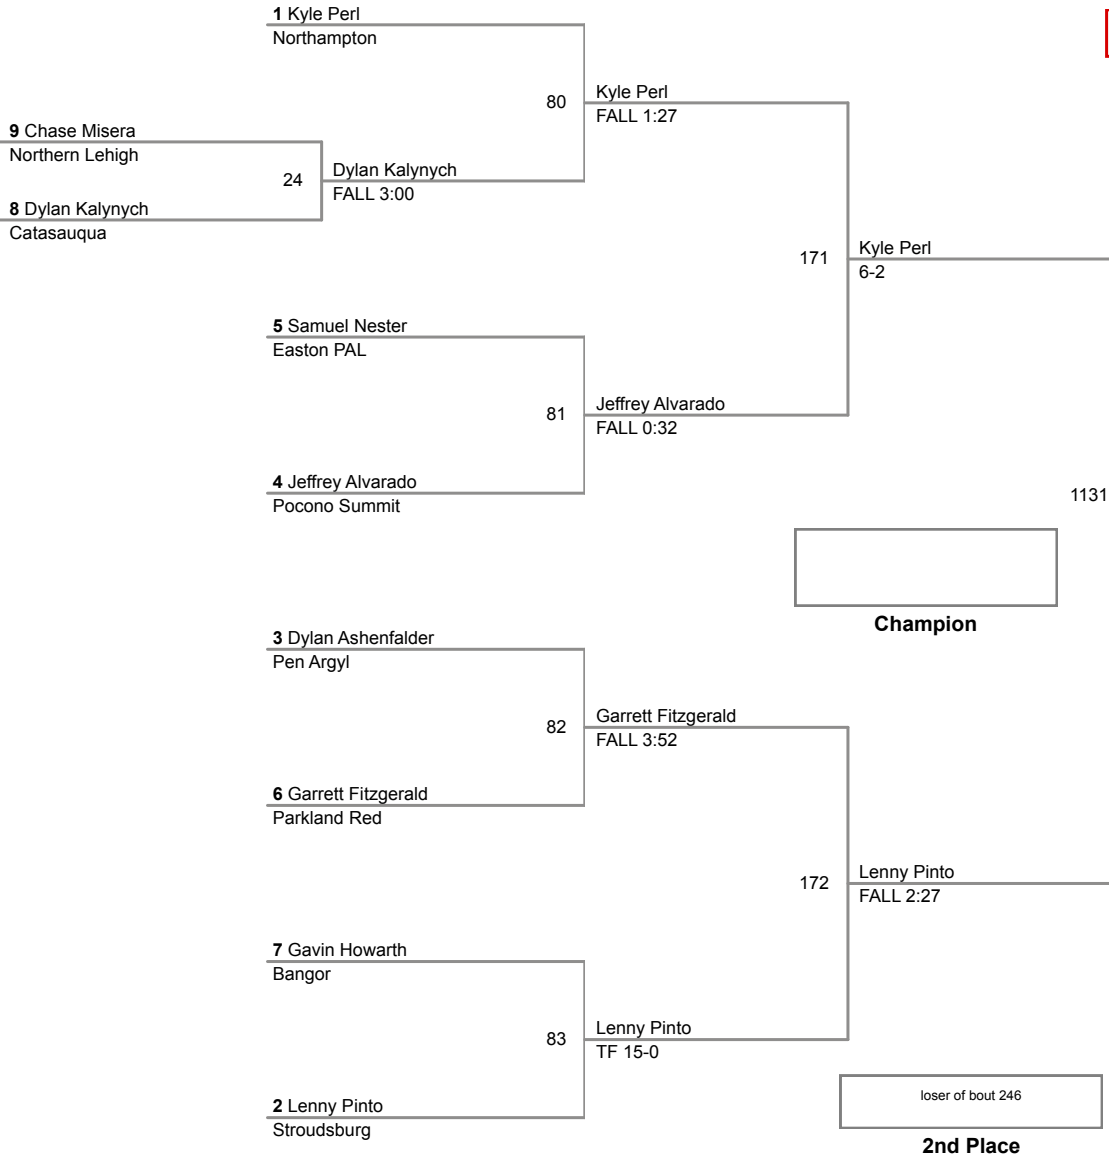

85 Lbs

2015 VEWL Varsity
East

90 Lbs

2015 VEVL Varsity
East

95 Lbs

2015 VEWL Varsity
East

105 Lbs

2015 VEWL Varsity
East

120 Lbs

**2015 VEWL Varsity
East**

160 Lbs

2015 VEWL Varsity
West

46 Lbs

2015 VEWL Varsity
West

50 Lbs

2015 VEWL Varsity
West