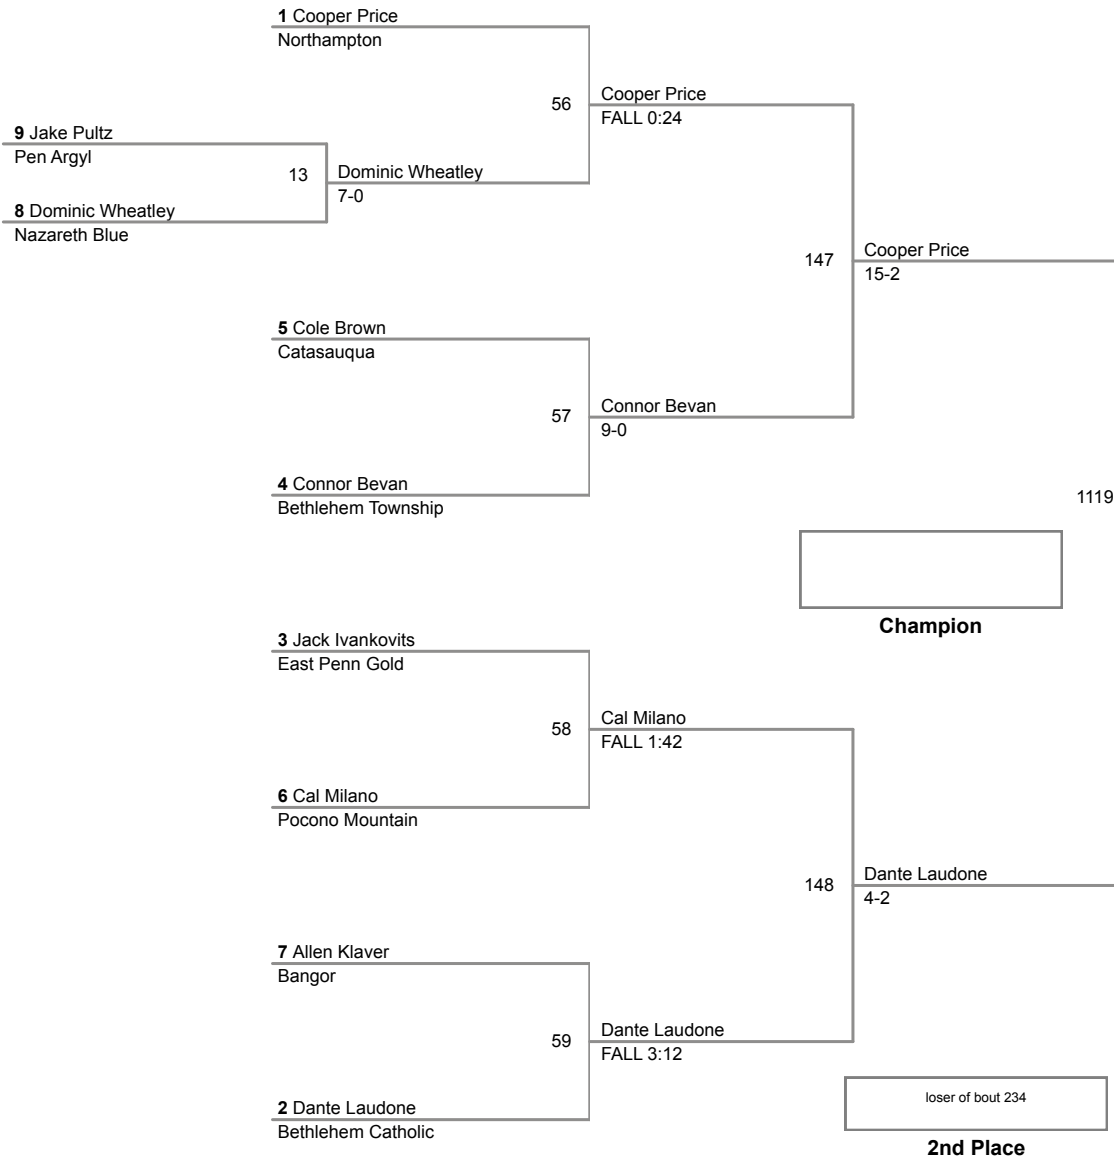

2015 VEWL Varsity
East

73 Lbs