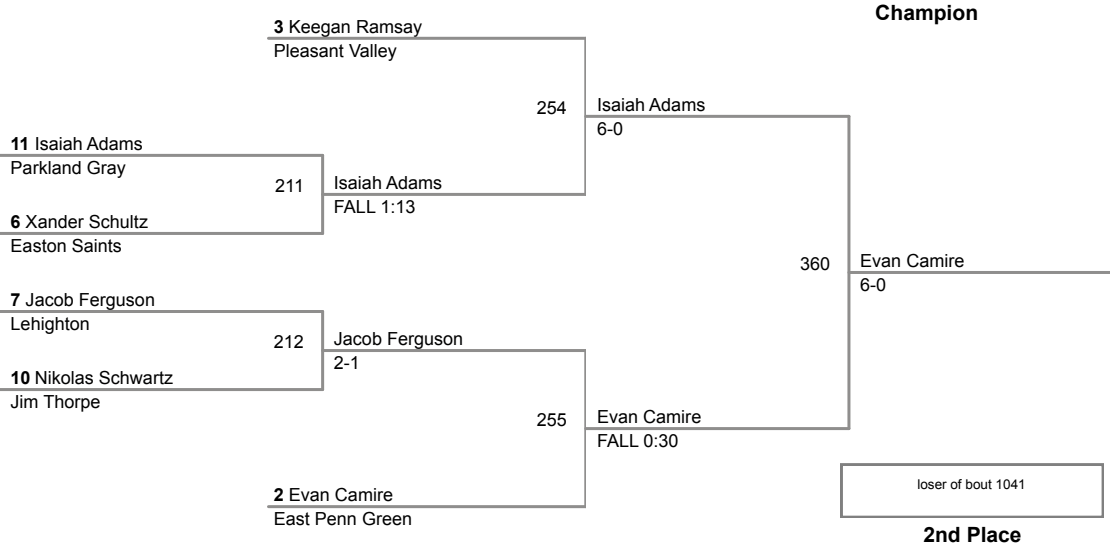

85 Lbs

2015 VEWL Varsity
East

90 Lbs

2015 VEVL Varsity
East

95 Lbs

2015 VEWL Varsity
East

105 Lbs

2015 VEWL Varsity
East

120 Lbs

**2015 VEWL Varsity
East**

160 Lbs

2015 VEWL Varsity
West

46 Lbs

2015 VEWL Varsity
West

50 Lbs

2015 VEWL Varsity
West

54 Lbs

2015 VEWL Varsity
West

58 Lbs

61 Lbs

2015 VEWL Varsity
West

64 Lbs

2015 VEWL Varsity
West

67 Lbs