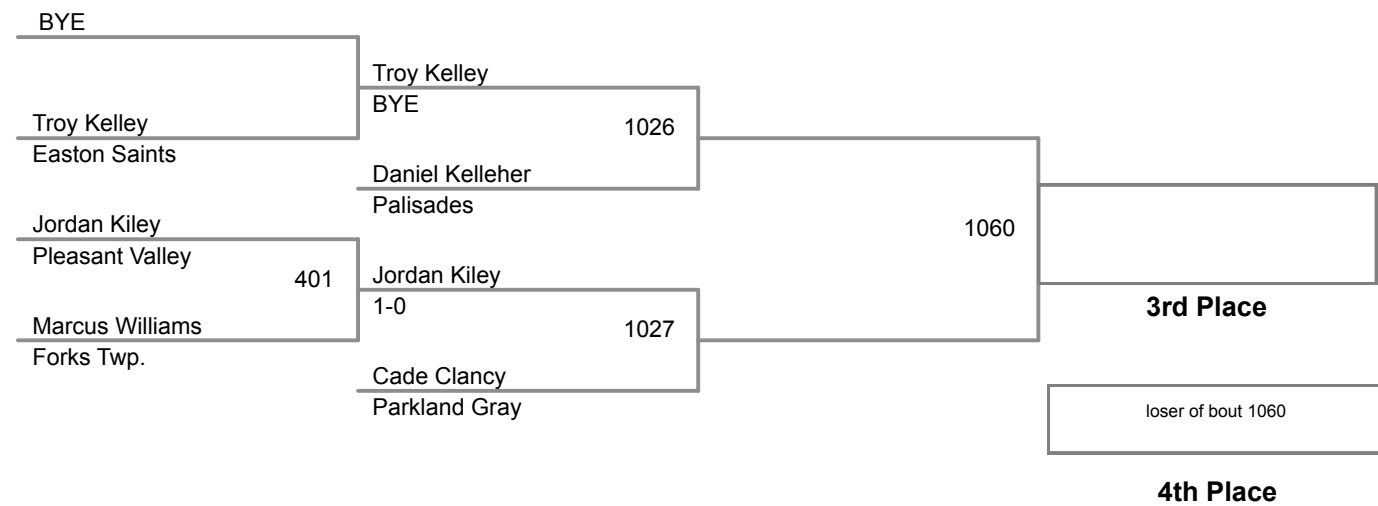

2015 VEVL Varsity
West

70 Lbs

2015 VEWL Varsity
West

73 Lbs

76 Lbs

2015 VEVL Varsity
West

80 Lbs

Champion

2015 VEWL Varsity
West

85 Lbs

2015 VEWL Varsity
West

90 Lbs

2015 VEWL Varsity
West

95 Lbs

105 Lbs

**2015 VEWL Varsity
West**