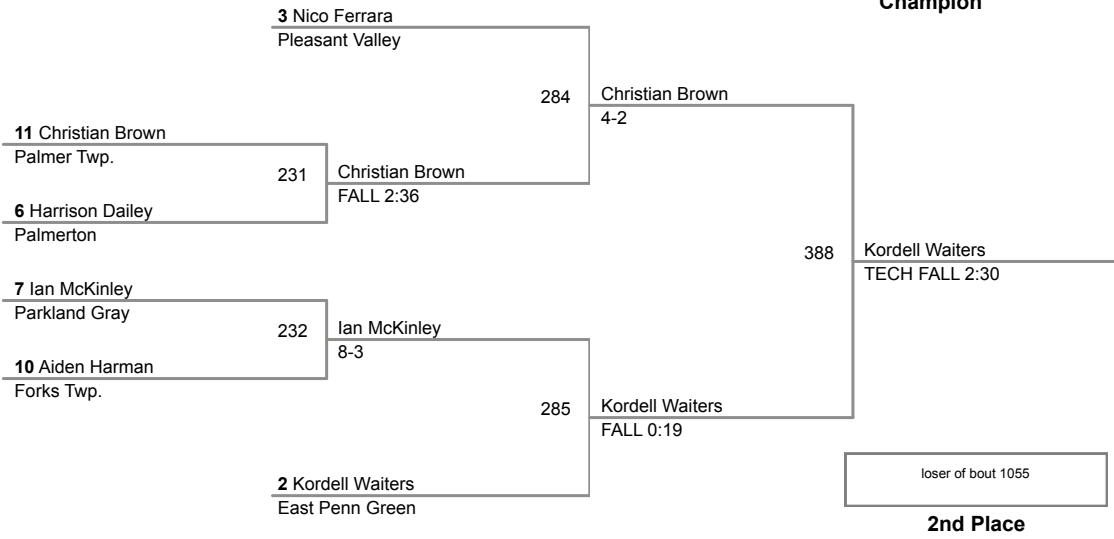

54 Lbs

2015 VEWL Varsity
West

58 Lbs

61 Lbs

2015 VEWL Varsity
West

64 Lbs

2015 VEWL Varsity
West

67 Lbs

2015 VEVL Varsity
West

70 Lbs

2015 VEWL Varsity
West

73 Lbs

76 Lbs

2015 VEVL Varsity
West

80 Lbs

Champion

2015 VEWL Varsity
West

85 Lbs

2015 VEWL Varsity
West

90 Lbs

2015 VEWL Varsity
West

95 Lbs

105 Lbs

**2015 VEWL Varsity
West**