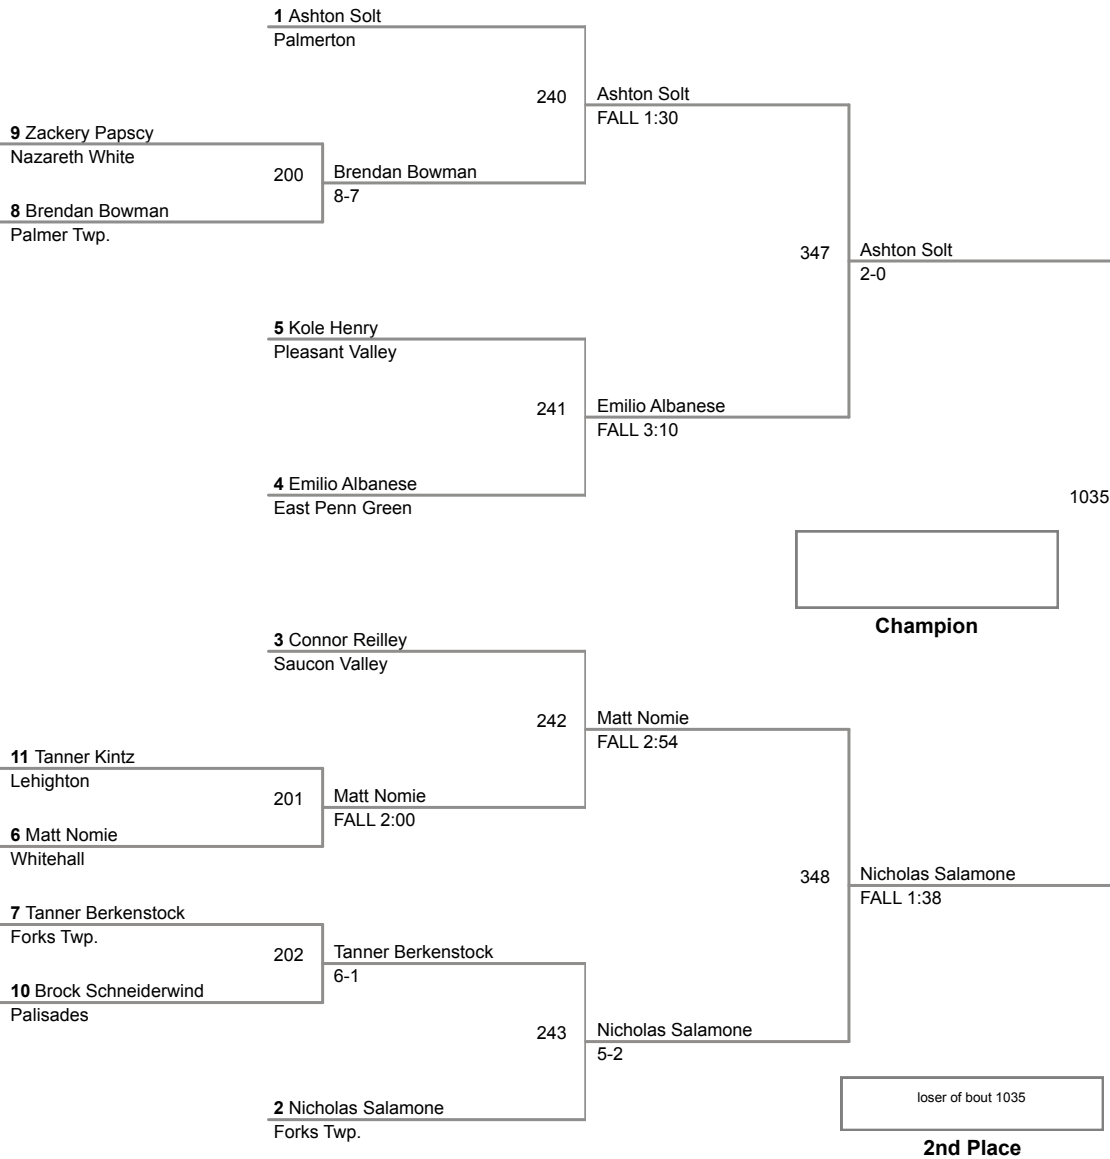

120 Lbs

**2015 VEWL Varsity
East**

160 Lbs

2015 VEWL Varsity
West

46 Lbs

2015 VEWL Varsity
West

50 Lbs

2015 VEWL Varsity
West