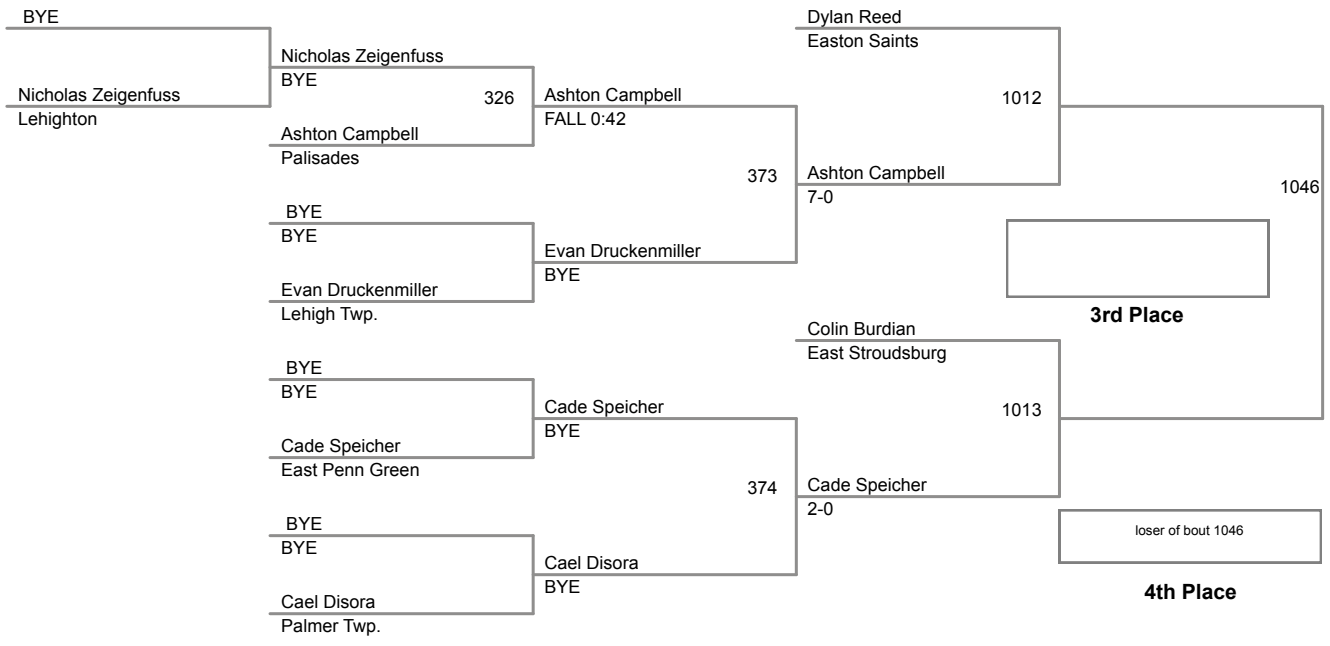

54 Lbs

2015 VEWL Varsity
West

58 Lbs

61 Lbs

2015 VEWL Varsity
West

64 Lbs

2015 VEWL Varsity
West

67 Lbs