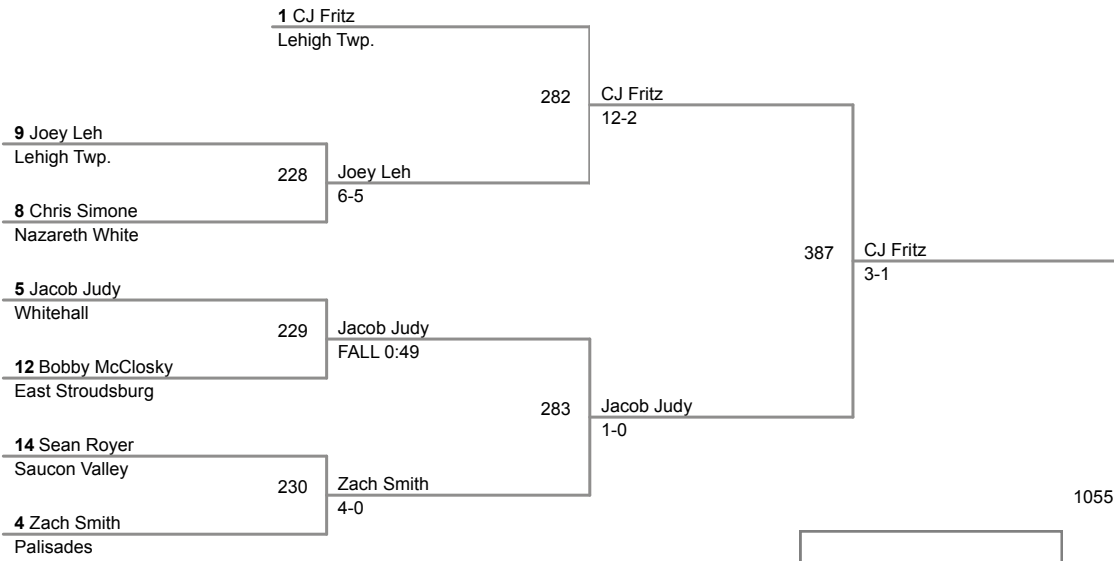

54 Lbs

2015 VEWL Varsity
West

58 Lbs

61 Lbs

2015 VEWL Varsity
West

64 Lbs

2015 VEWL Varsity
West

67 Lbs

2015 VEVL Varsity
West

70 Lbs

2015 VEWL Varsity
West

73 Lbs

76 Lbs

2015 VEVL Varsity
West

80 Lbs

Champion

2015 VEWL Varsity
West

85 Lbs

2015 VEWL Varsity
West

90 Lbs

2015 VEWL Varsity
West

95 Lbs

105 Lbs

**2015 VEWL Varsity
West**