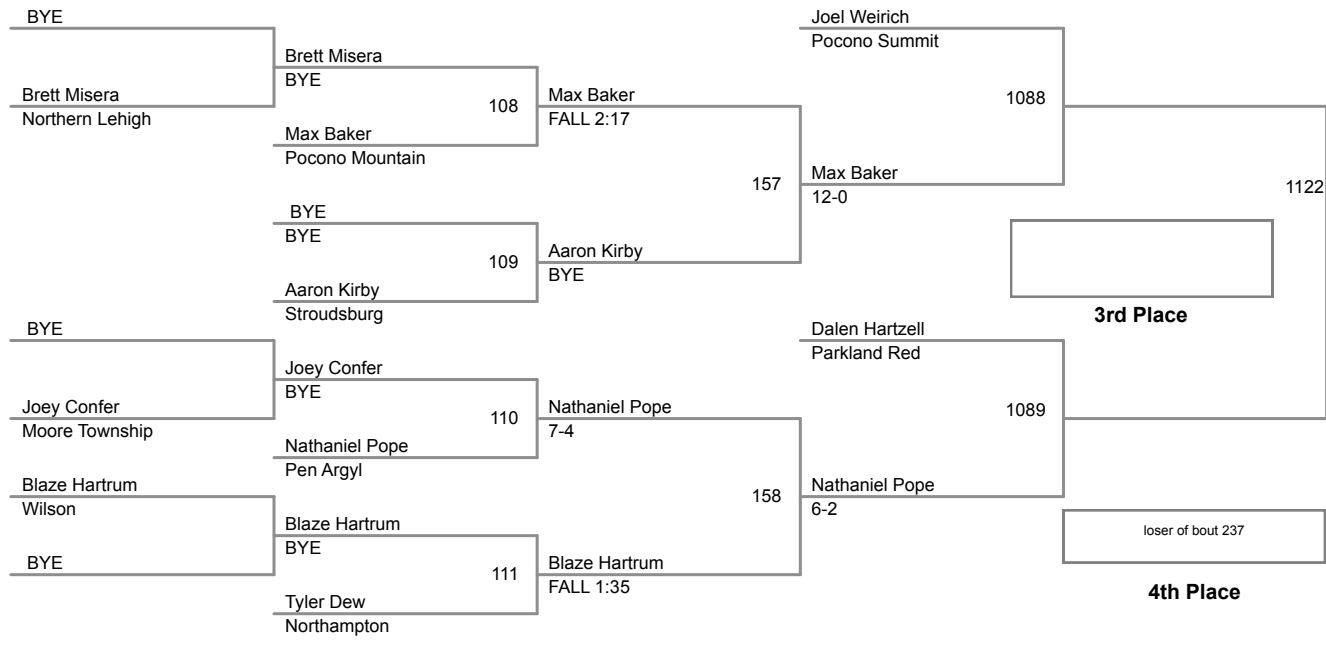

73 Lbs

2015 VEVL Varsity
East

76 Lbs

2015 VEVL Varsity
East

80 Lbs

Champion

2nd Place

2015 VEWL Varsity
East

85 Lbs

2015 VEWL Varsity
East

90 Lbs

2015 VEVL Varsity
East

95 Lbs

2015 VEWL Varsity
East

105 Lbs

2015 VEWL Varsity
East